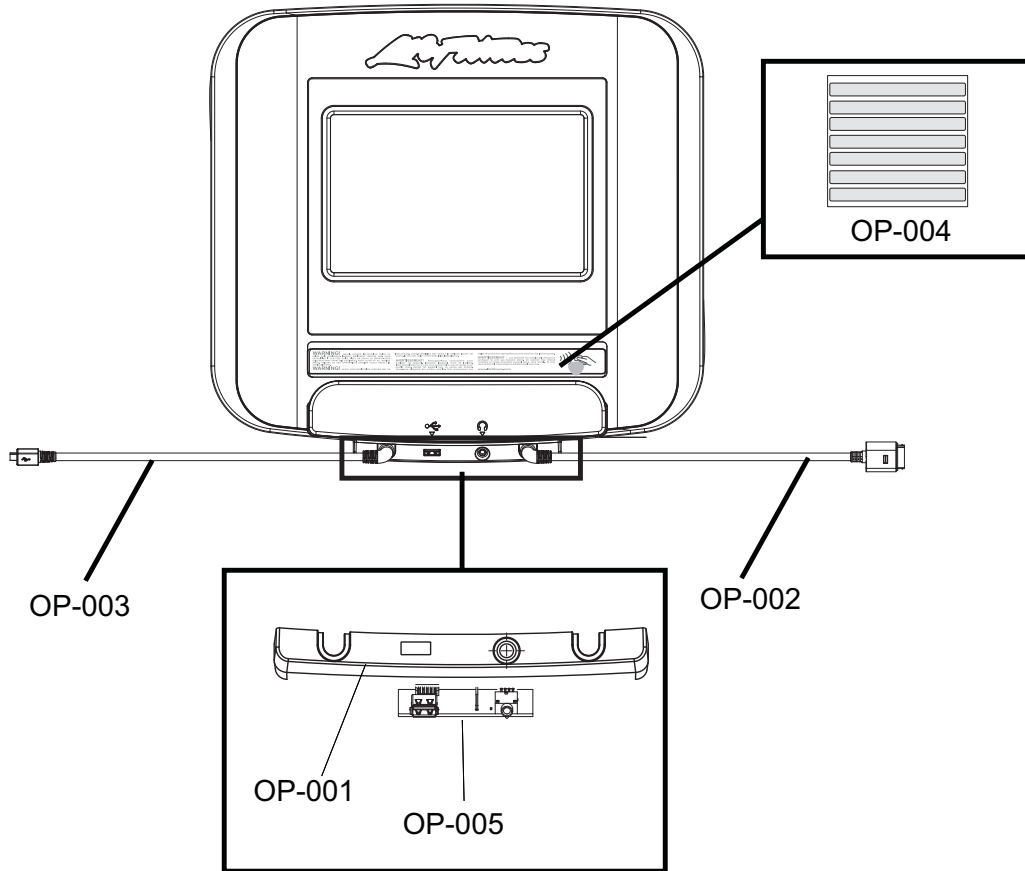

Option Panel & Cable Assemblies

Parts List

Item	Part Number	Item Description
OP-001	0K92-01001-0200	PANEL, OPTION SHDW -02XX
OP-002	AK92-00001-0200	CABLE ASSY; APPLE, SHDW -02XX
OP-003	AK92-00002-0200	CABLE ASSY; ANDROID, SHDW -02XX
OP-004	AK92-00044-0000	WARNING LABEL, NON TREAD; ALL LANGUAGES BUNDLED
OP-005	B084-92391-0000	PCB-ASSY: USB / HEADPHONE ASSY