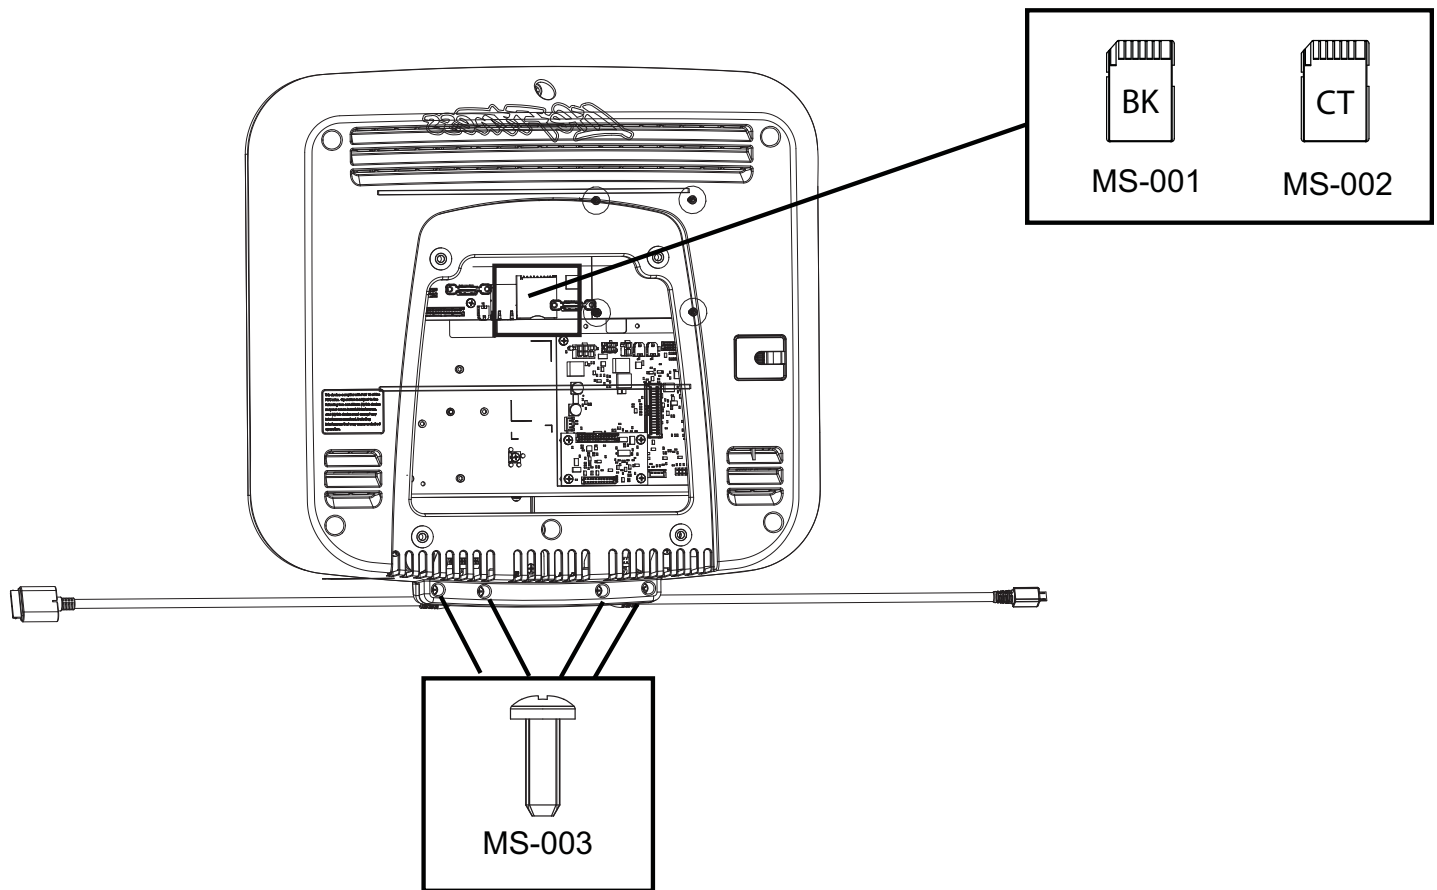

Miscellaneous

Parts List

Item	Part Number	Item Description
MS-001	AK94-00010-0000	COURSES SD CARD: BIKE
MS-002	AK94-00011-0000	COURSES SD CARD: CT
MS-003	0017-00101-1650	VMI 6-19 X 6 PHL PAN PLT ST BZ B
MS-004	0017-00101-2108	M5 X 14MM PHL PHMS (not shown) (Console Mounting Screw - comes in the base hardware kit)