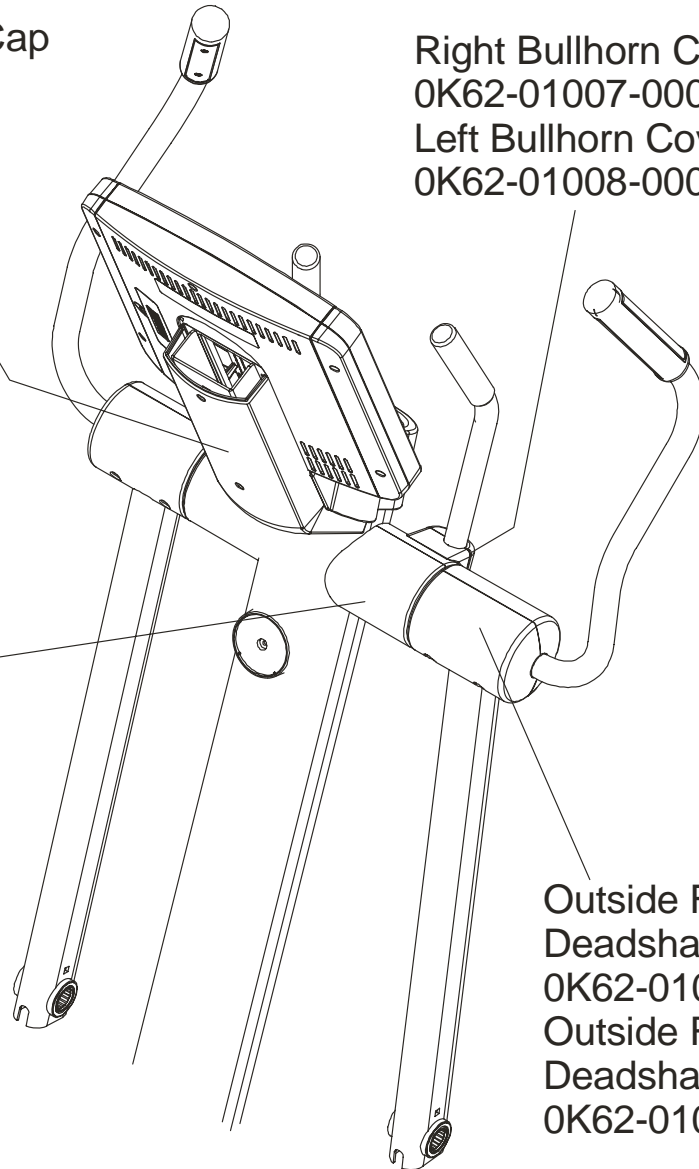

ARCTIC SILVER 90X

90X-0XXX-02

Console Support & Deadshaft Covers

S/N AWD100000 and UP

Console Support
AK62-00123-0000
Console Support Cap
0K62-01030-0000
Console Support
Shroud
0K62-01023-0000

Right Bullhorn Cover
0K62-01007-0001
Left Bullhorn Cover
0K62-01008-0001

Right Inside
Deadshaft Cover
0K62-01010-0000
Left Inside
Deadshaft Cover
0K62-01011-0000
2-Front Inside
Deadshaft Cover
0K62-01009-0000

Outside Front
Deadshaft Cover (2)
0K62-01013-0000
Outside Rear
Deadshaft Cover (2)
0K62-01012-0000