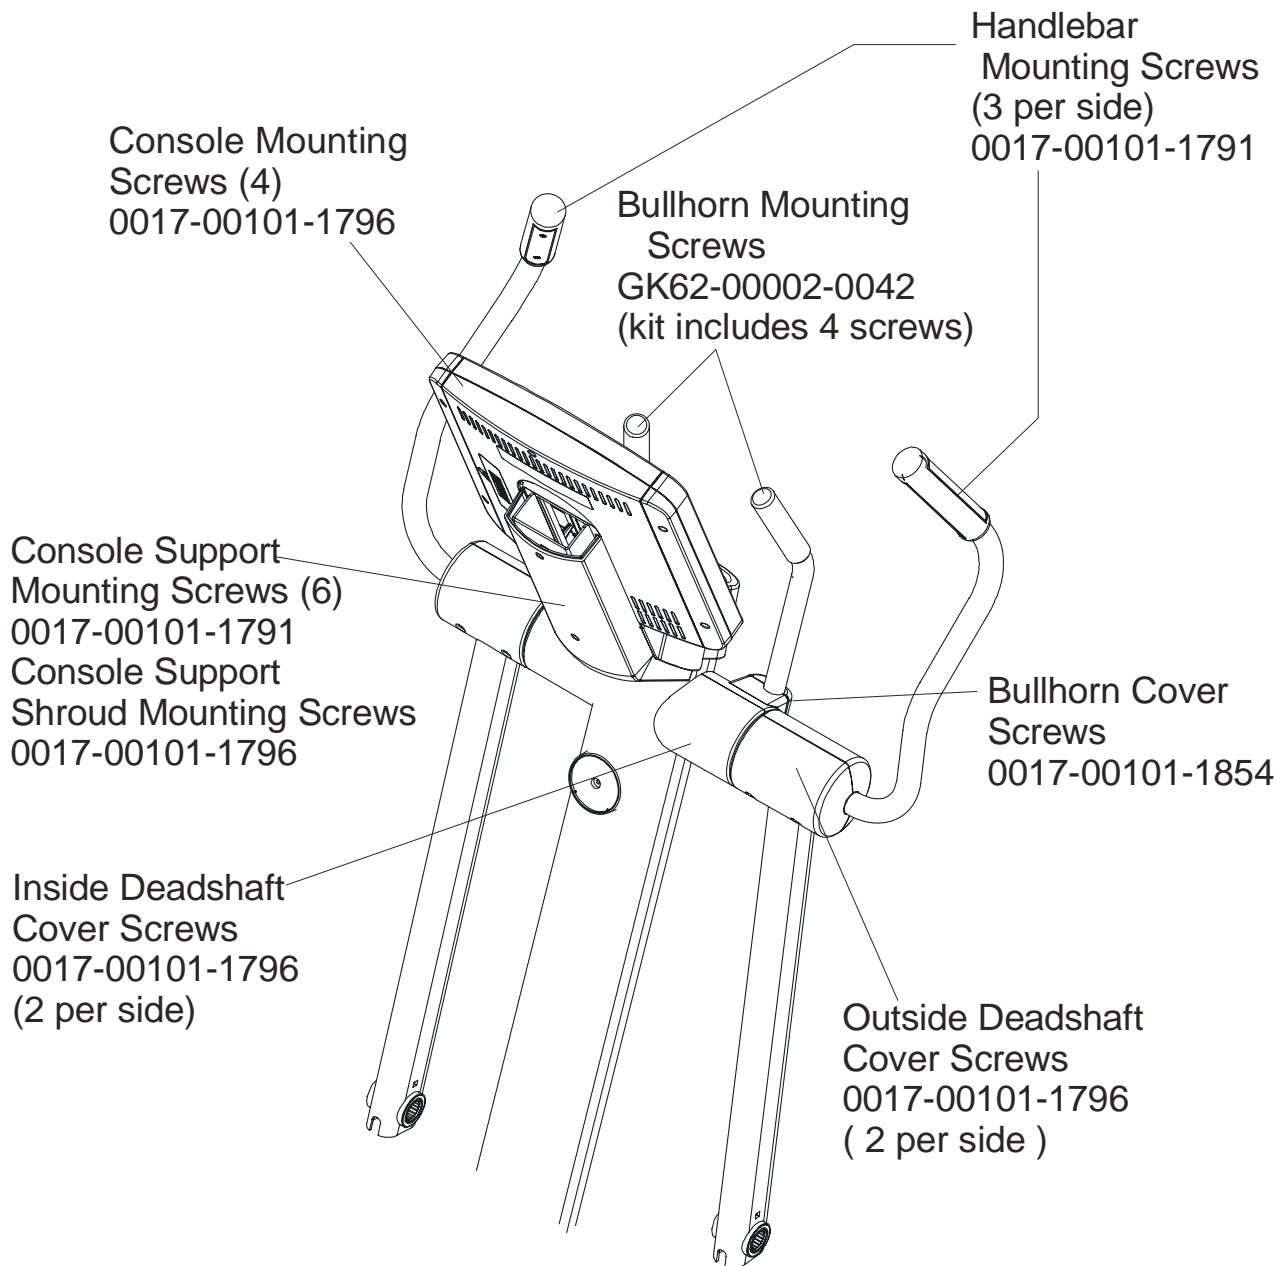

ARCTIC SILVER 90X
Upper Frame Hardware

90X-0XXX-02
S/N AWD100000 and UP

Items Not Shown	
Accessory Tray	0K62-01022-0000
Accessory Tray Mounting Screws (2)	0017-00101-1846