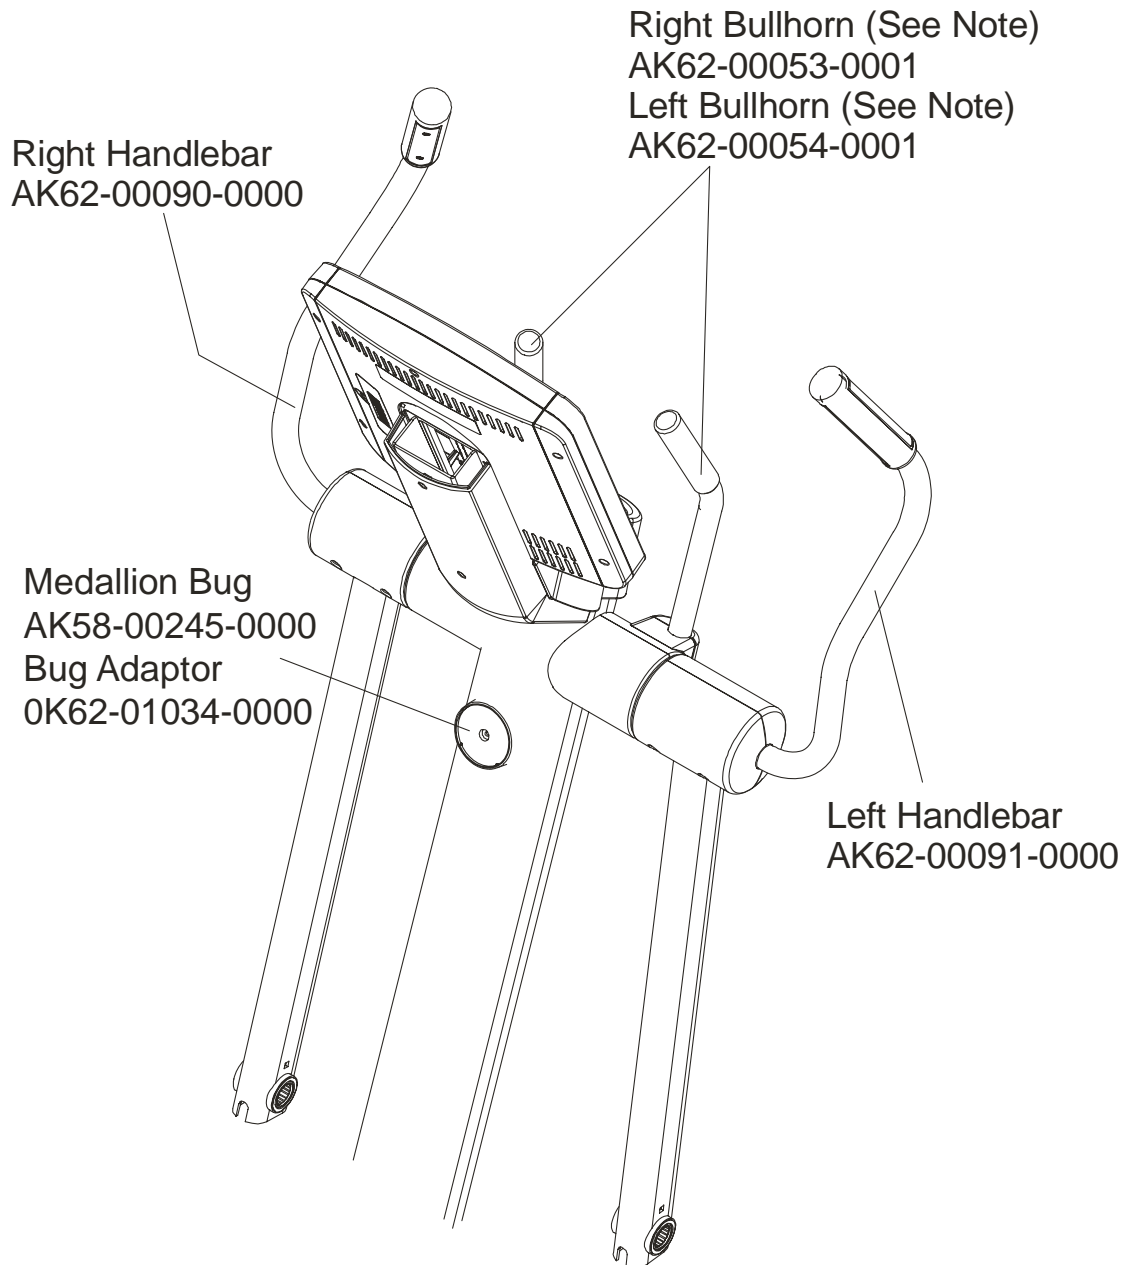

**Note: Telemetry is an option on the 90X.**

**ARCTIC SILVER 90X**

**90X-0XXX-02**

**Console Support & Deadshaft Covers**

**S/N AWD100000 and UP**

Console Support  
AK62-00123-0000  
Console Support Cap  
0K62-01030-0000  
Console Support  
Shroud  
0K62-01023-0000

Right Bullhorn Cover  
0K62-01007-0001  
Left Bullhorn Cover  
0K62-01008-0001

Right Inside  
Deadshaft Cover  
0K62-01010-0000  
Left Inside  
Deadshaft Cover  
0K62-01011-0000  
2-Front Inside  
Deadshaft Cover  
0K62-01009-0000

Outside Front  
Deadshaft Cover (2)  
0K62-01013-0000  
Outside Rear  
Deadshaft Cover (2)  
0K62-01012-0000

**ARCTIC SILVER 90X**  
**Handlebars and Bullhorns**

**90X-0XXX-02**  
**S/N AWD100000 and UP**

NOTE: The Right Bullhorn Assembly consists of: AK62-00057-0001 Bullhorn, 0K62-01136-0000 Grip, and 0K62-01199-0000 Gasket.

NOTE: The Left Bullhorn Assembly consists of: AK62-00058-0001 Bullhorn, 0K62-01136-0000 Grip and 0K62-01199-0000 Gasket