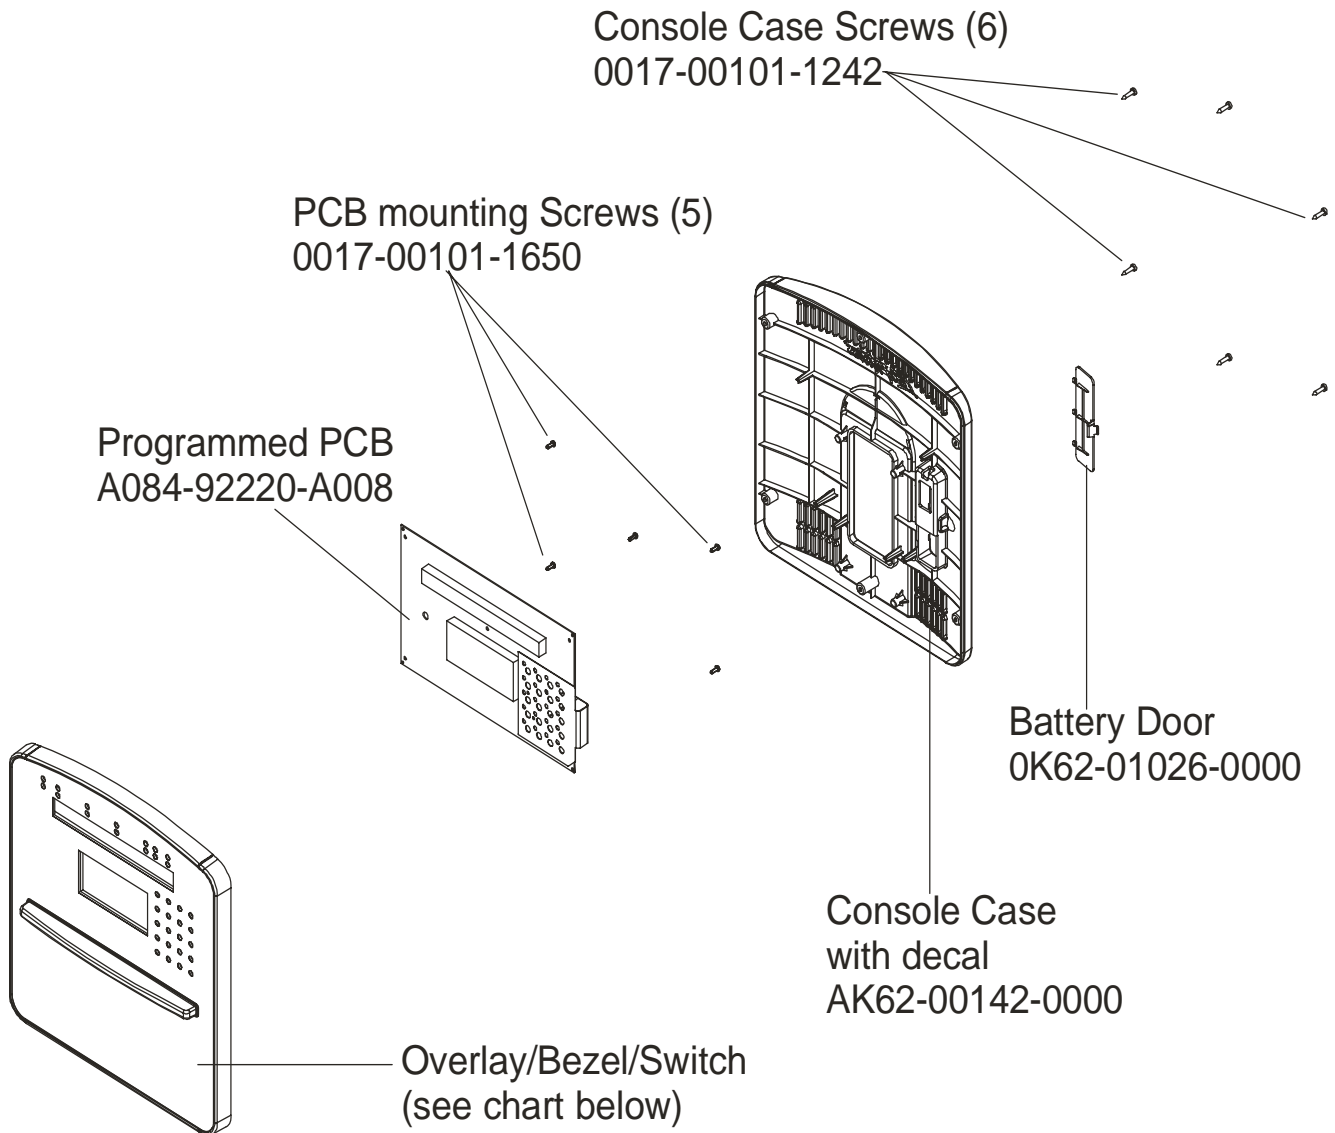

NOTE: The Right Bullhorn Assembly consists of: AK62-00057-0001 Bullhorn, 0K62-01136-0000 Grip, and 0K62-01199-0000 Gasket.

NOTE: The Left Bullhorn Assembly consists of: AK62-00058-0001 Bullhorn, 0K62-01136-0000 Grip and 0K62-01199-0000 Gasket