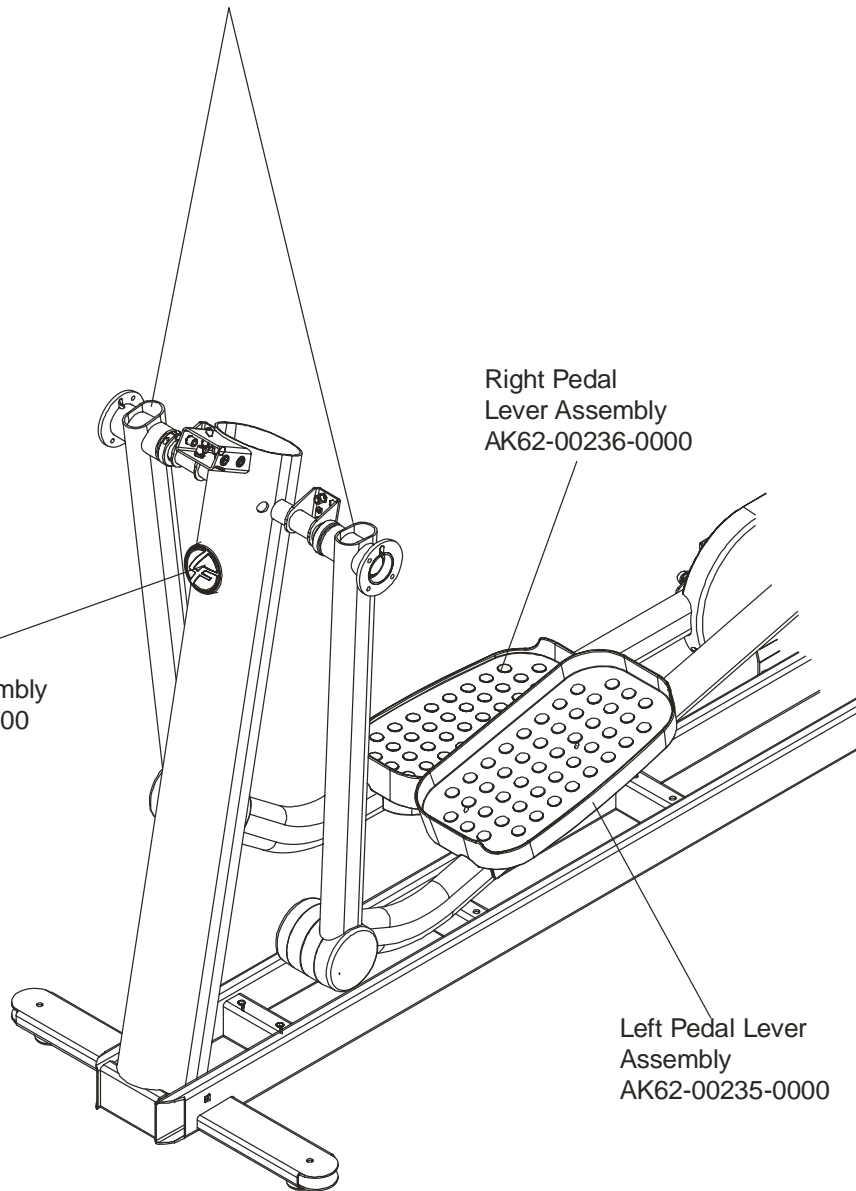

ARCTIC SILVER 90X

90X-0XXX-02

Rocker Arms & Pedal Levers

S/N AWD100000 and UP

Rocker Arms Kit
GK62-00002-0070
contents:

- Rocker Arms (2)
- Hardened Spacers (2)
- Oilite Washers (2)
- Retaining Rings (2)
- Loctite 620
- Alcohol pad

Rocker Arms
AK62-00062-0001
Shaft Collar w/Screws
0K61-01259-0000

LF Bug
Medallion Assembly
AK58-00245-0000

Right Pedal
Lever Assembly
AK62-00236-0000

Left Pedal Lever
Assembly
AK62-00235-0000