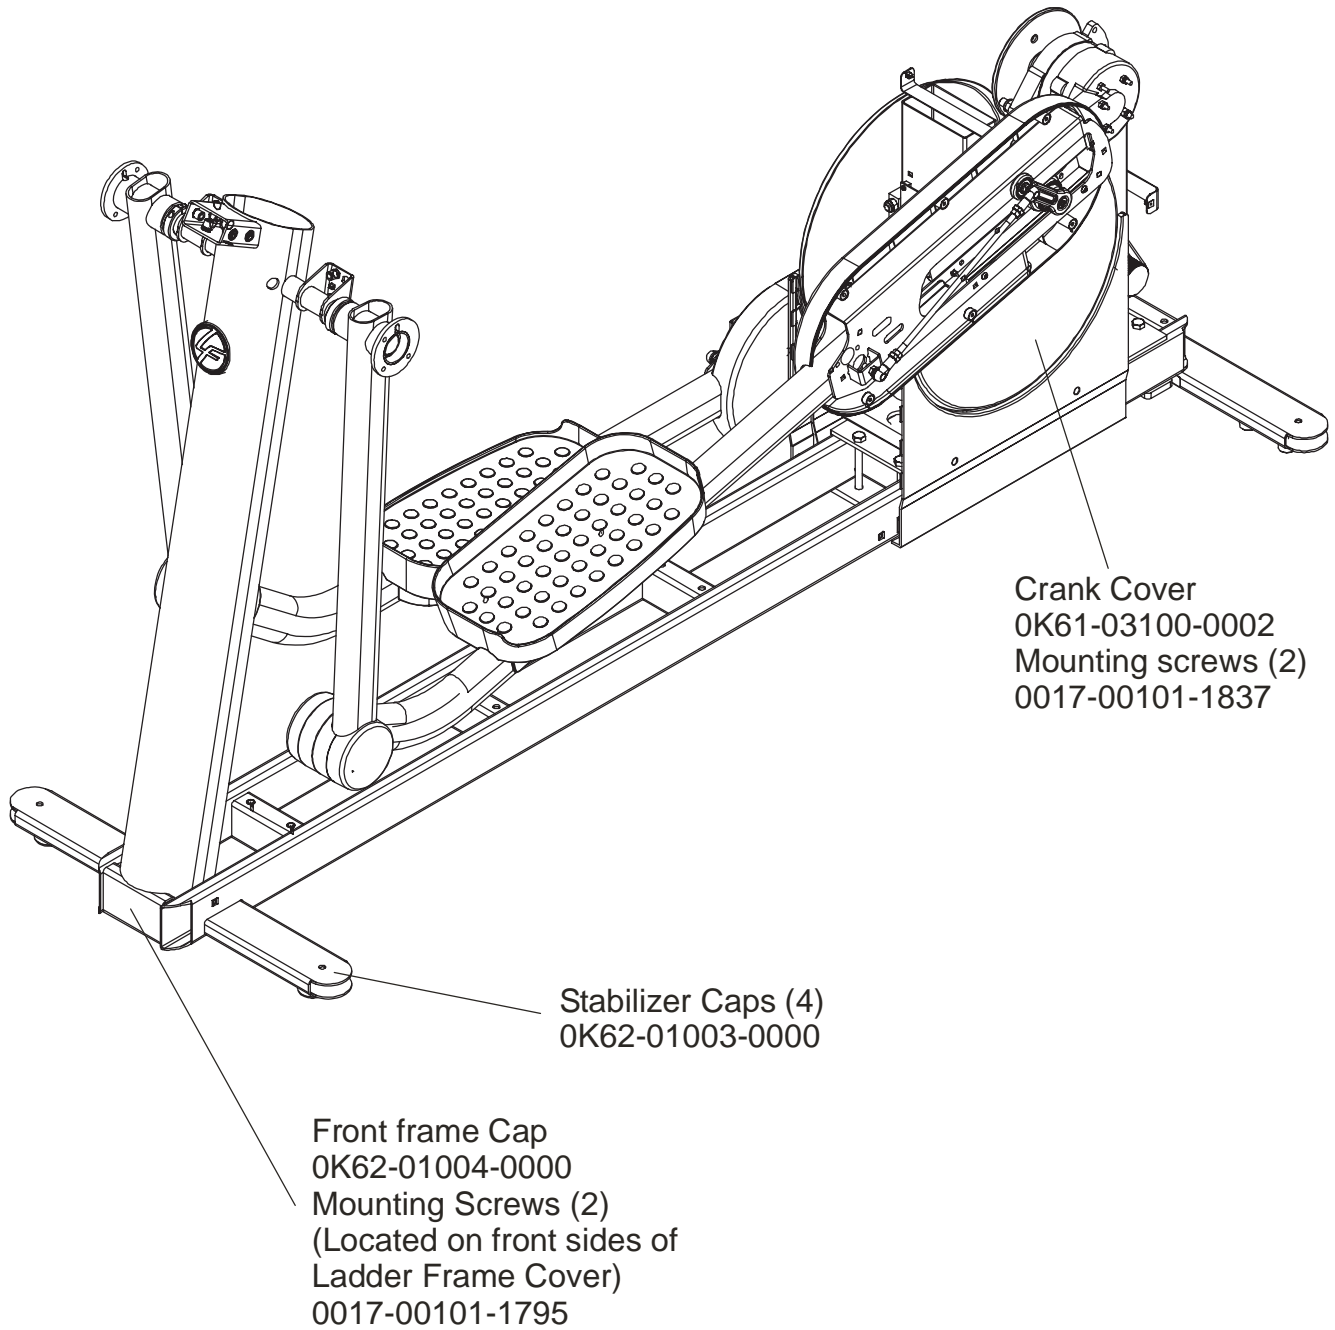

ARCTIC SILVER 90X
Crank Cover and Lower Caps

90X-0XXX-02
S/N AWD100000 and UP