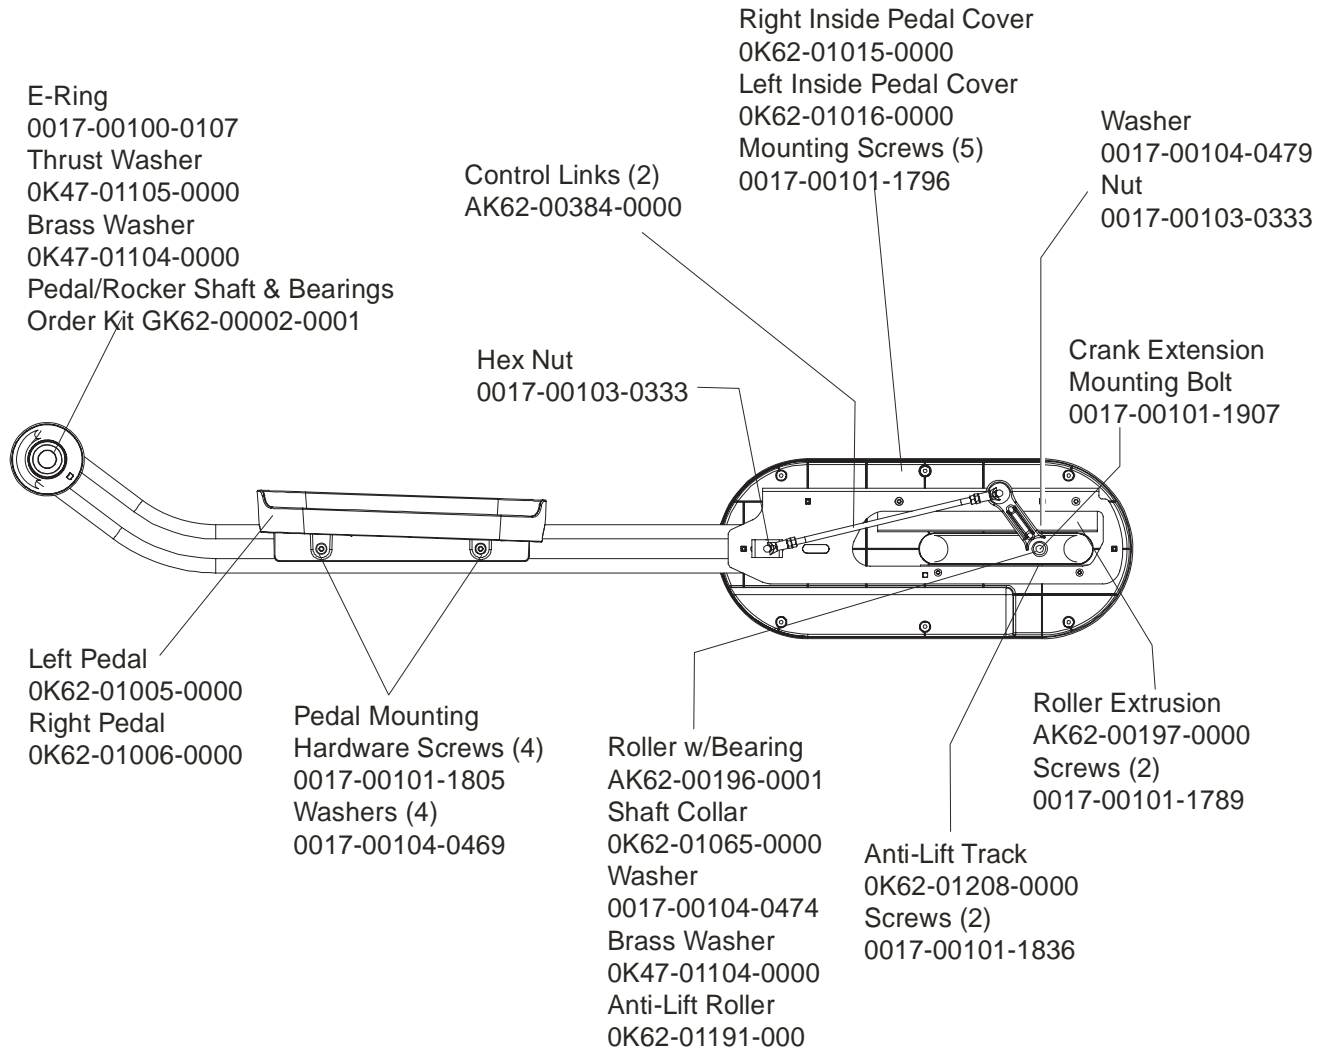

## Lower Frame Shrouds & Hardware

S/N AWD100000 and UP

**ARCTIC SILVER 90X**  
**Pedal Lever Assembly Components**

**90X-0XXX-02**  
**S/N AWD100000 and UP**

Control Link Kit  
 GK62-00002-0071  
 (contains 2 control links,  
 part nos. AK62-00384-0000)

Note: If replacing the Tie Rod Assembly or Crank Extension for the first time, order kit GK62-00002-0015. Both sides must be replaced simultaneously in this situation.

**ARCTIC SILVER 90X**  
**Drive Module Components**