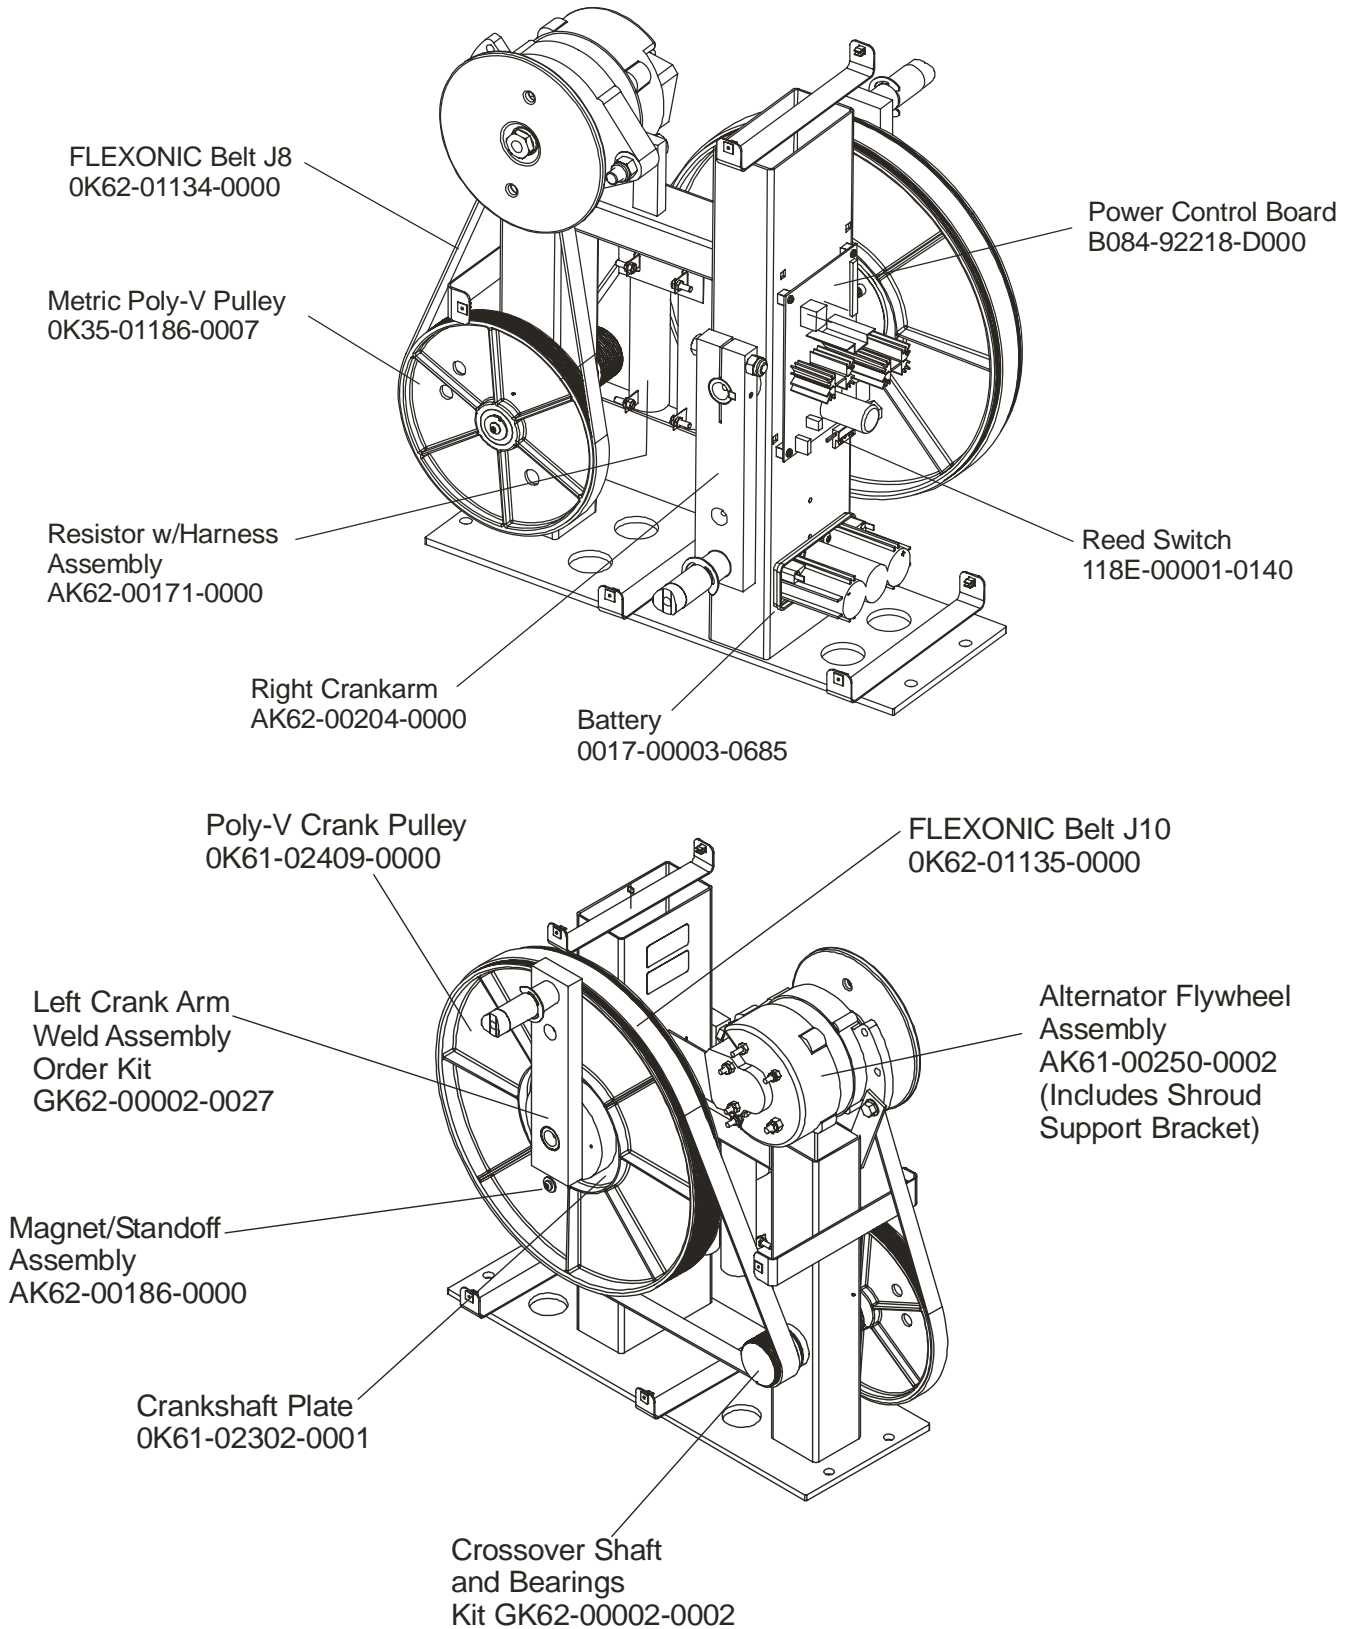

ARCTIC SILVER 90X
Drive Module Components

90X-0XXX-02
S/N AWD100000 and UP