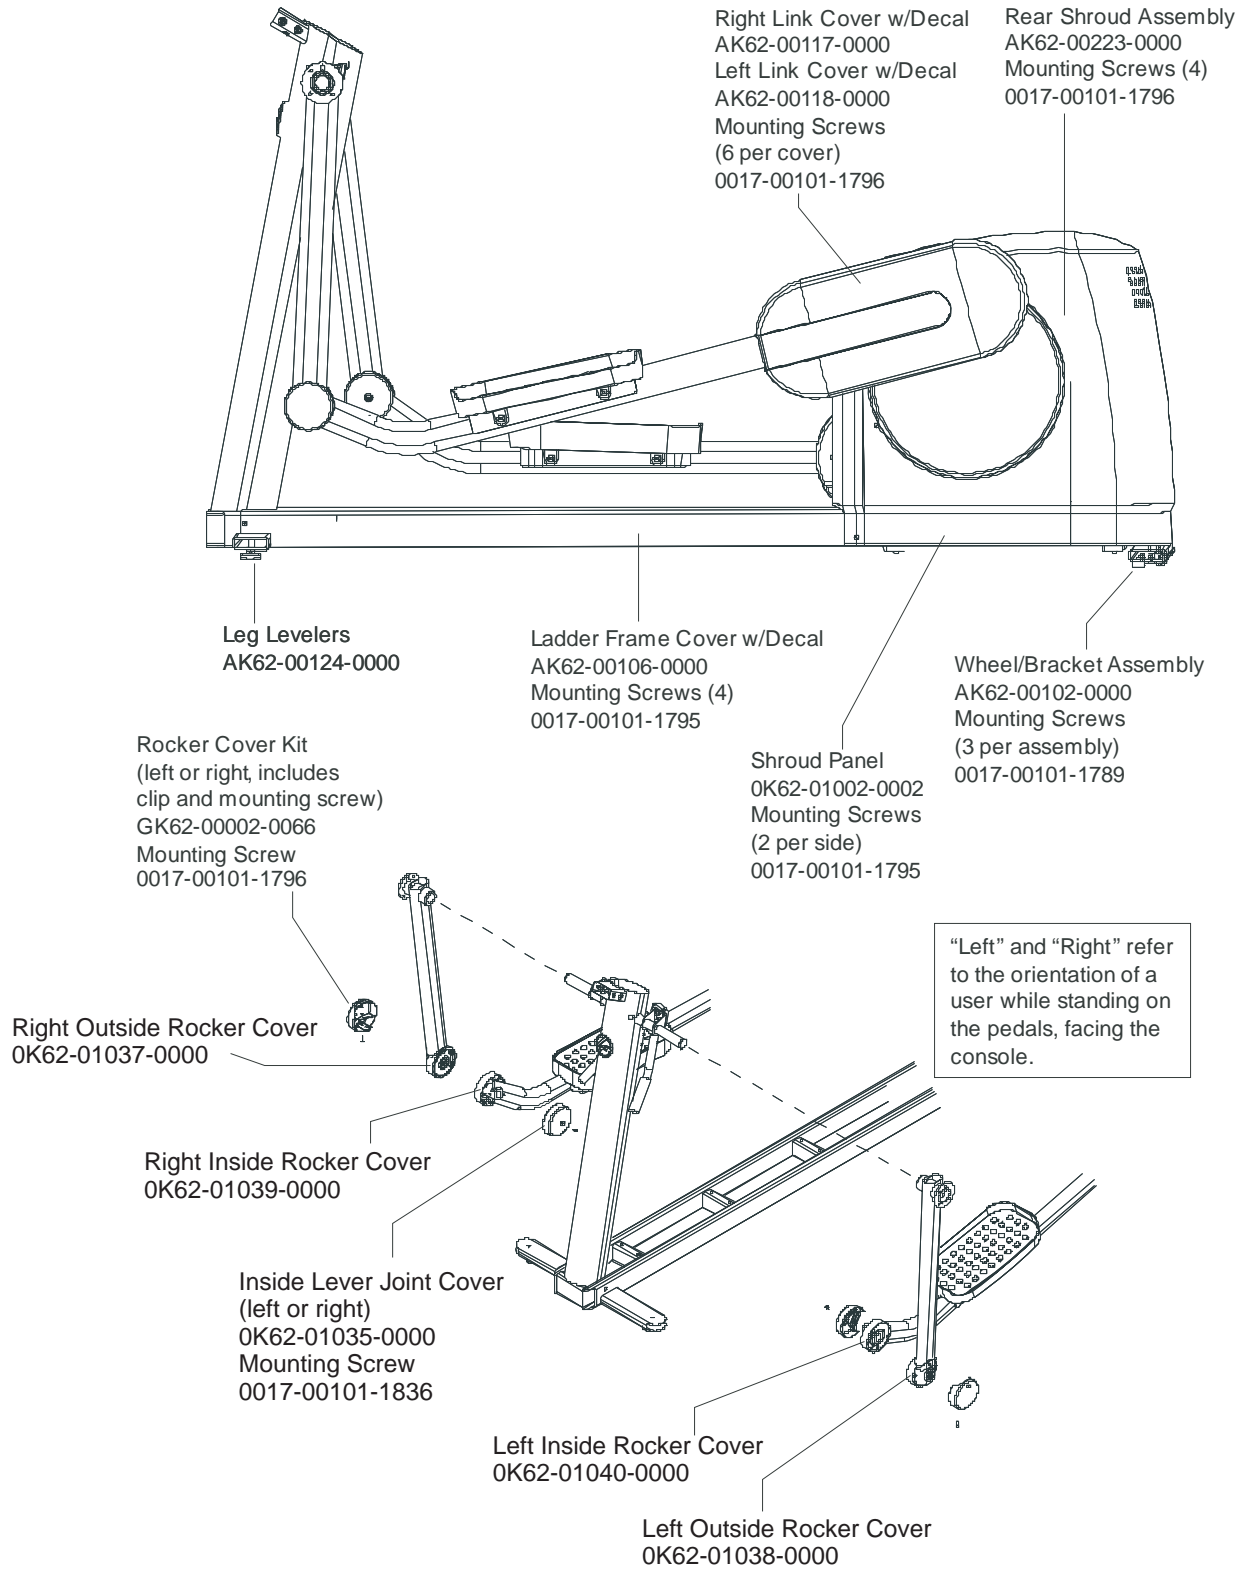

ARCTIC SILVER 90X

90X-0XXX-02

Lower Frame Shrouds & Hardware

S/N AWD100000 and UP