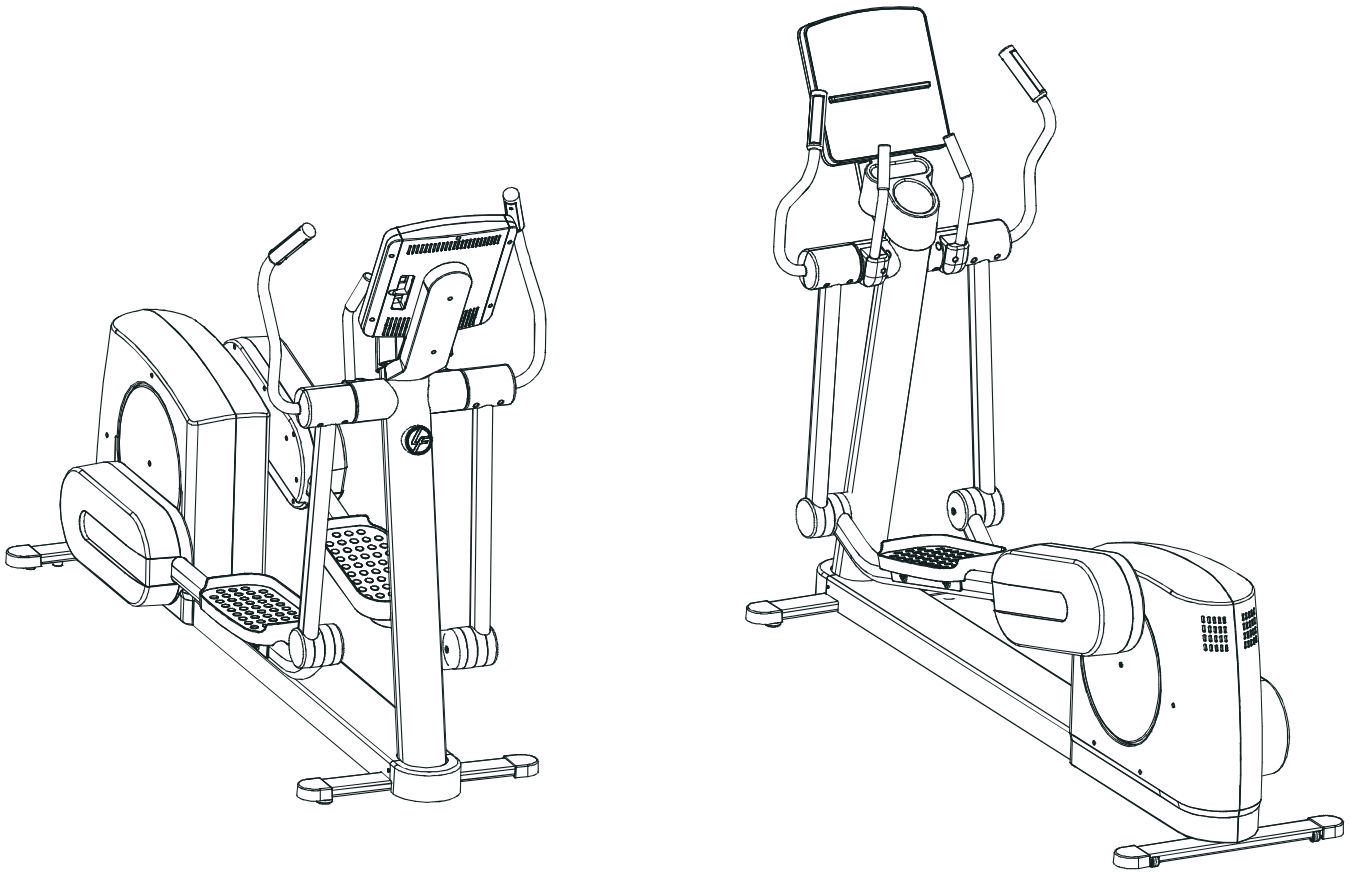

# LifeFitness

ARCTIC SILVER CROSS-TRAINER 90X-0XXX-02

**Customer Support Services**  
**PARTS MANUAL** rev 21 Apr 2010

**ARCTIC SILVER 90X**  
**REFERENCES**

**90X-0XXX-02**  
**S/N AWD100000 and UP**

OPERATION MANUAL	M051-00K62-A026
SERVICE MANUAL	M051-00K62-A060
TOUCH UP PAINT: SPRAY CAN .5 OZ BOTTLE W/APPLICATOR .33 OZ PEN	0017-00008-0204 0017-00008-0205 0017-00008-0206
OPTIONAL TELEMETRY KIT	GK47-00002-0003
CRANKSHAFT W/BEARINGS KIT	GK62-00002-0028
HARDWARE BAG	AK62-00152-0001
PLUG IN OPTION KIT – 120/60	GK62-00002-0018
PLUG IN OPTION KIT – 240/50 UK	GK62-00002-0019
PLUG IN OPTION KIT – 240v AUS	GK62-00002-0020
PLUG IN OPTION KIT – 230/50 CONT	GK62-00002-0021

	Page
CONSOLE SUPPORT & DEADSHAFT COVERS .....	4
HANDLEBARS AND BULLHORNS .....	5
CONSOLE AND RELATED COMPONENTS.....	6
UPPER FRAME HARDWARE .....	7
ROCKER ARMS AND PEDAL LEVERS .....	8
CRANK COVER AND LOWER CAPS .....	9
LOWER FRAME SHROUDS AND HARDWARE .....	10
PEDAL LEVER COMPONENTS .....	11
DRIVE MODULE COMPONENTS .....	12
DRIVE MODULE HARDWARE .....	13
CABLES .....	14

**Note: Telemetry is an option on the 90X.**

**ARCTIC SILVER 90X**

**90X-0XXX-02**

**Console Support & Deadshaft Covers**

**S/N AWD100000 and UP**

Console Support  
AK62-00123-0000  
Console Support Cap  
0K62-01030-0000  
Console Support  
Shroud  
0K62-01023-0000