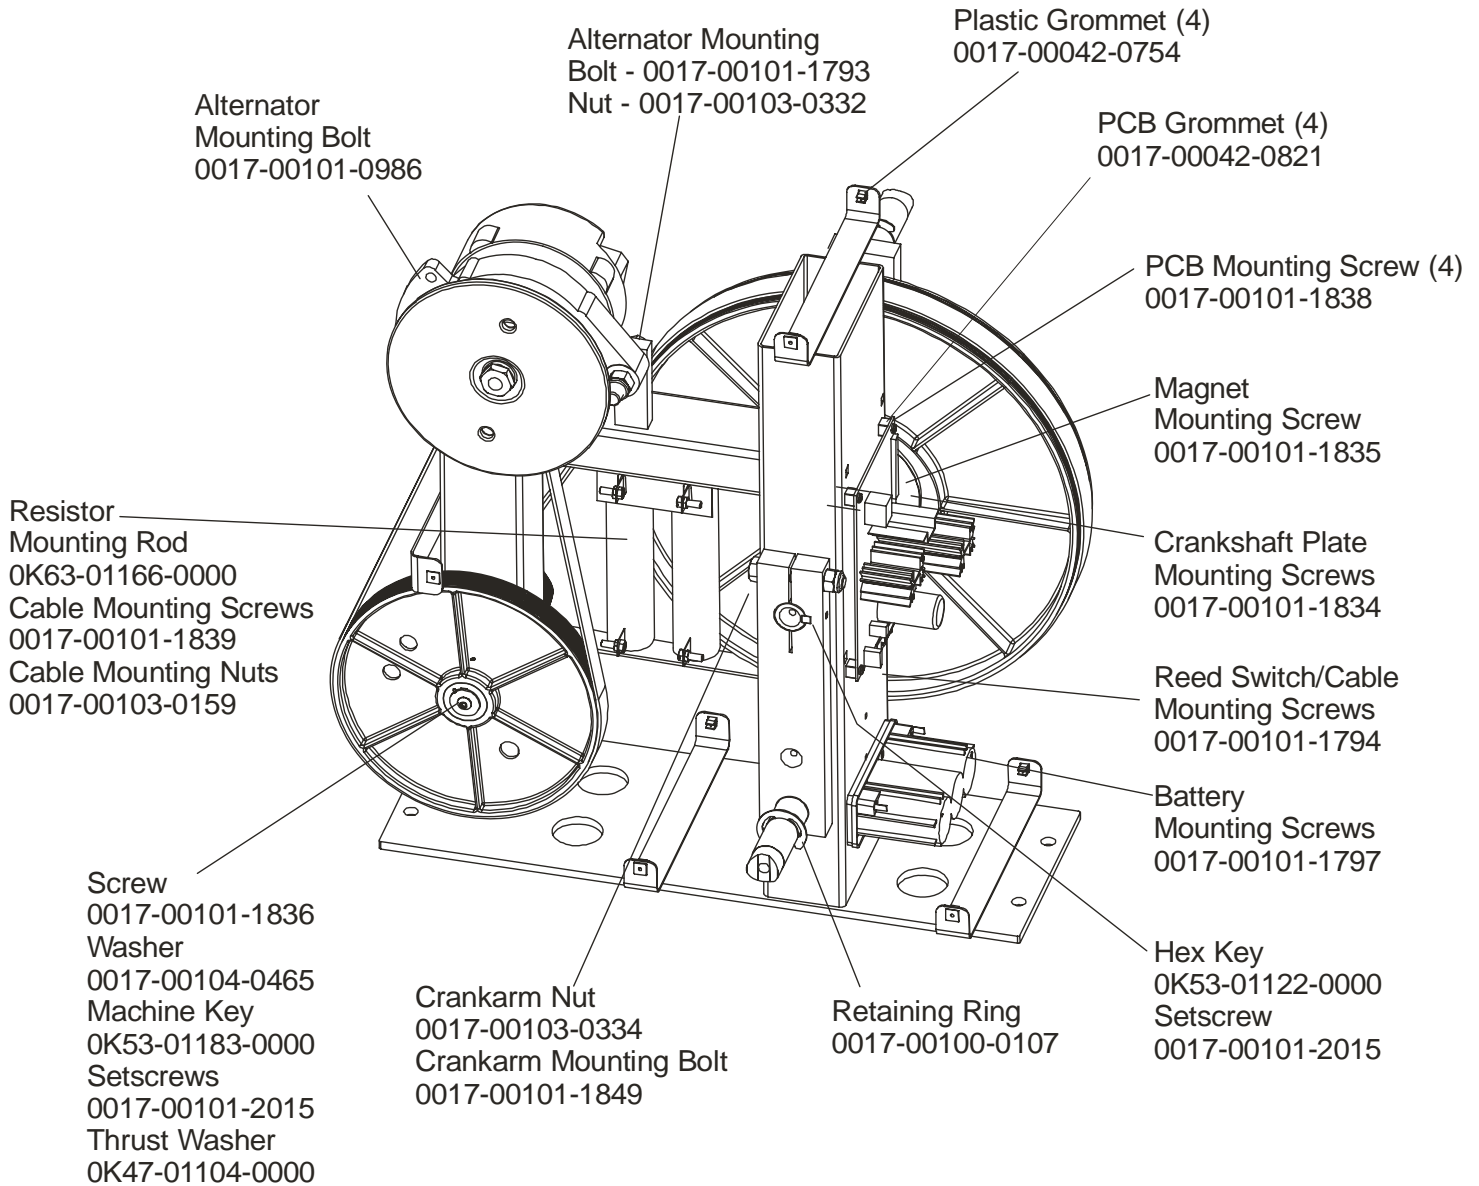

ARCTIC SILVER 90X
Drive Module Hardware

90X-0XXX-02
S/N AWD100000 and UP