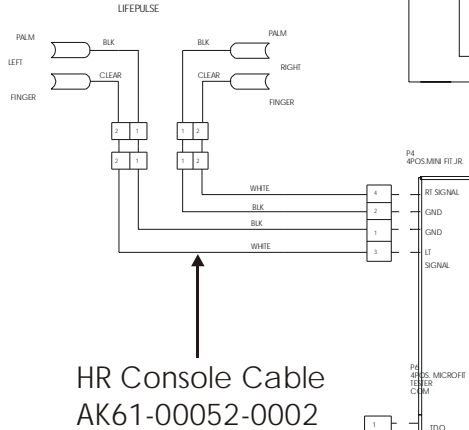

Left Rear Cover w/Decal  
AK61-00176-0002  
White Left Rear Cover  
(used on 91X-0006-01 only)  
AK61-00060-0007

UPPER ARM/HEART RATE ASSEMBLY

S/N XTF100000 and UP

CABLES

S/N XTF10000 and UP

Power Control Board Cable  
AK61-00135-0000

Reed Switch  
Assembly  
118E-00001-0140

Main Cable  
AK61-00136-0000

HR Console Cable  
AK61-00052-0002

UPPER CONSOLE  
B084-92219-0005

Polar Cable  
AK36-00021-0003