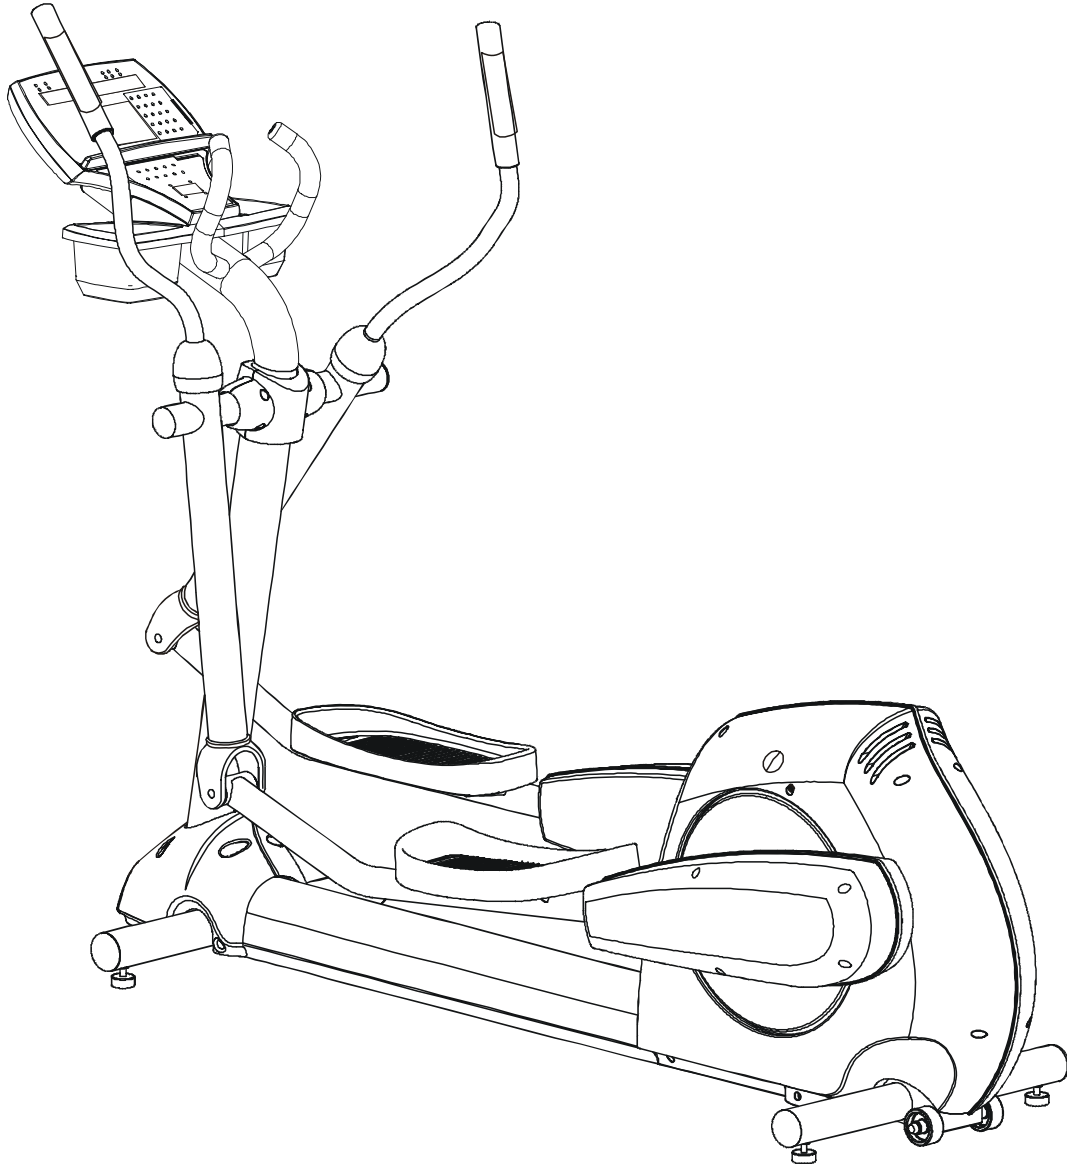

# LifeFitness

CROSS-TRAINER 91X-0XXX-01

## Customer Support Services ***PARTS MANUAL*** revised 4 March 2010

**91X CROSS-TRAINER  
REFERENCES**

**91X-0XXX-01  
S/N XTF100000 and UP**

MANUAL: OPER; 91X; ENG X	M051-00K61-A093
MANUAL: SERVICE; 91X	M051-00K61-A097
ARCTIC SILVER TOUCH UP PAINT: SPRAY CAN .5 OZ BOTTLE W/APPLICATOR .33 OZ PEN	0017-00008-0204 0017-00008-0205 0017-00008-0206
STEALTH GRAY TOUCH UP PAINT ( FOR ROCKER ARMS): SPRAY CAN .5 OZ BOTTLE W/APPLICATOR	0017-00008-0199 0017-00008-0198
HARDWARE BAG	AK61-00181-0000

<b>UNLABELED PARTS</b>	
<b>DESCRIPTION</b>	<b>PART NO.</b>
BATTERY: 6V; 2.5AH C	0017-00003-0685
1/4 -20X 5 HXL NO L CUP ST BO B	0017-00101-0333
SHAFT: PEDAL-LEVER; CLEVIS B	OK61-01076-0000
KIT: SERV; POLAR-RCVR; TESTED BM	SK40-00045-0001

**The 91X-0XXX-01 has both Telemetry and LifePulse sensors for Heart Rate.**

	Page
DRIVE BELTS AND ALTERNATOR.....	4
CONSOLE SUPPORT ASSEMBLY.....	5
CONSOLE ASSEMBLY .....	6
ROLLER ASSEMBLY .....	7
CRANKSHAFT ASSEMBLY .....	8
DRIVE LINKAGE ASSEMBLY .....	9
ANTI-LIFT BRACKET AND OUTER PEDAL COVERS.....	10
FRAME ASSEMBLY .....	11
CLEVIS AND FRONT FRAME COVERS .....	12
PEDAL LEVER ASSEMBLY.....	13
ROCKER ARM COVERS .....	14
ROCKER ARM ASSEMBLY .....	15
REAR DRIVE SHROUDS W/DECALS.....	16
UPPER ARM / HEART RATE ASSEMBLY .....	17
CABLES.....	18