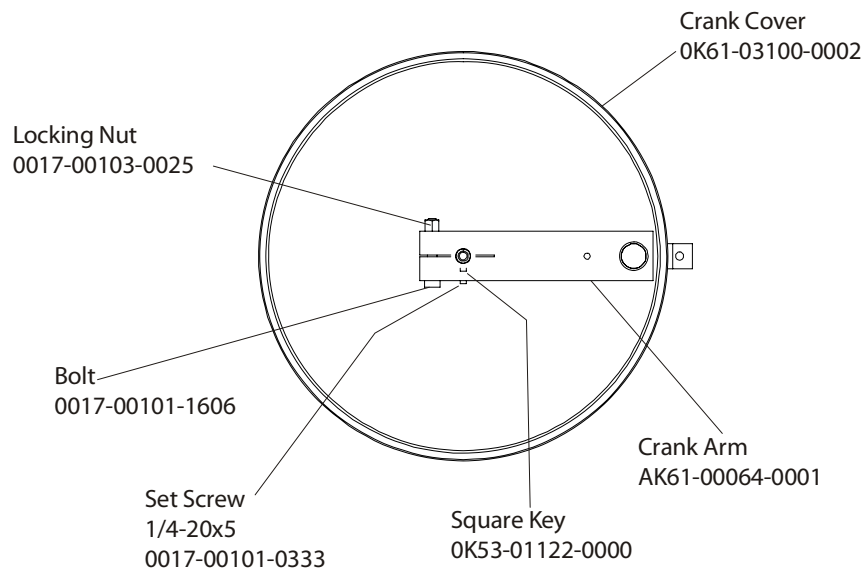

**91X CROSS-TRAINER
ROLLER ASSEMBLY**

**91X-0XXX-01
S/N XTF100000 and UP**