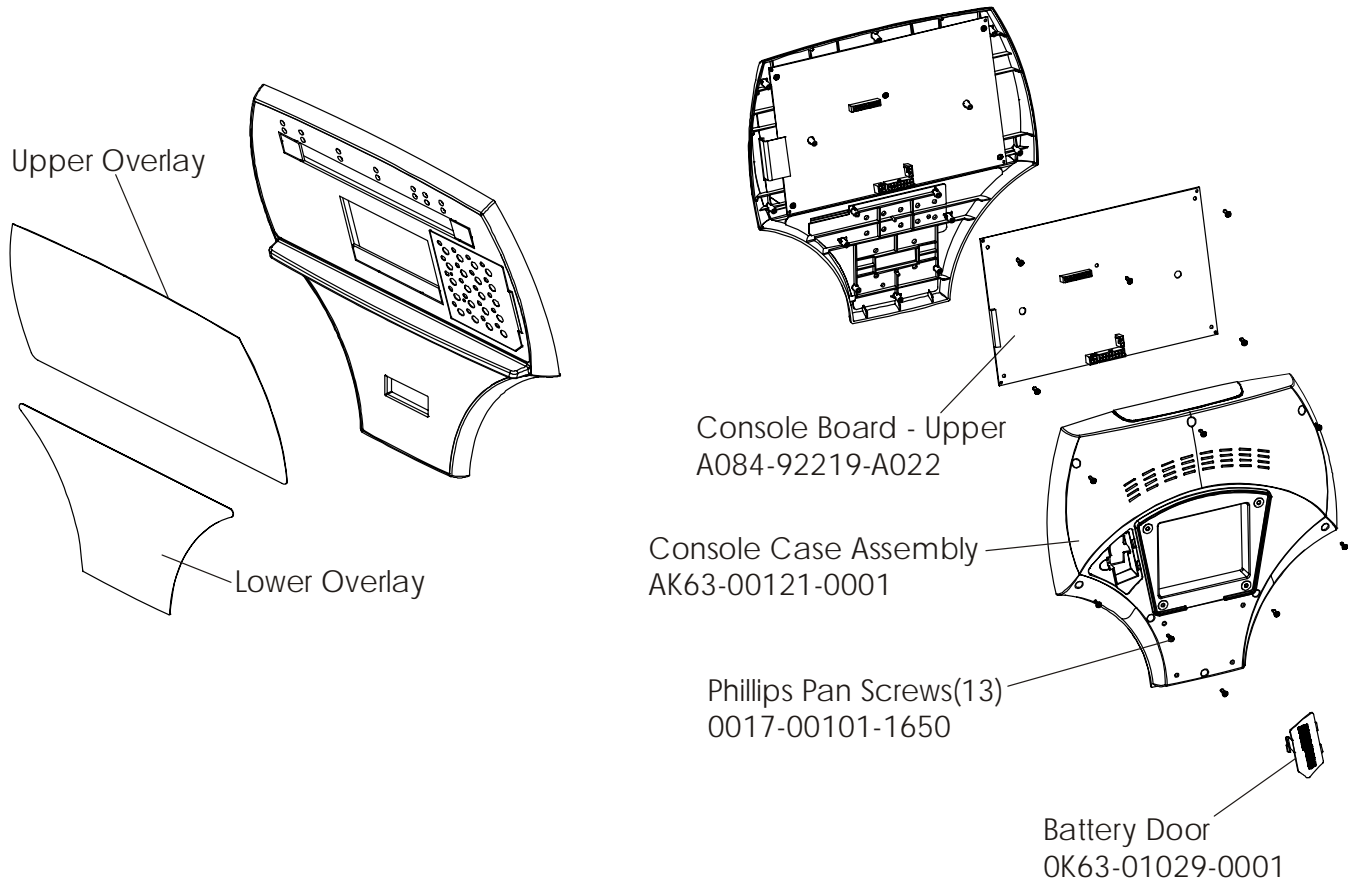

**91X CROSS-TRAINER
CONSOLE ASSEMBLY**

**91X-0XXX-01
S/N XTF100000 and UP**

Console Assembly	Overlay/Bezel/ Switch Assembly
AK61-00203-0001 Eng/Eng	AK61-00183-0001
AK61-00203-0002 Eng/Met	AK61-00183-0001
AK61-00203-0004 Spn/Met	AK61-00183-0004
AK61-00203-0007 Frn/Met	AK61-00183-0007
AK61-00203-0010 Por/Met	AK61-00183-0010