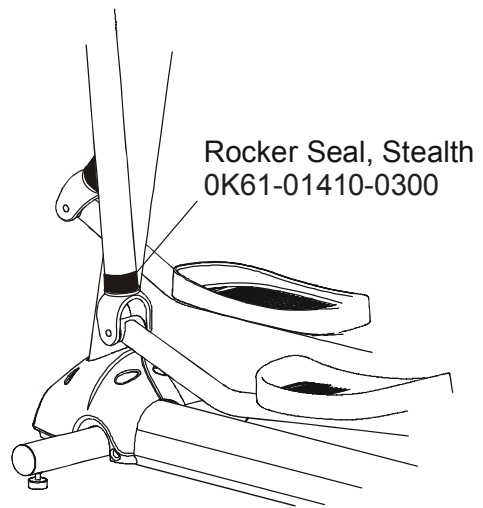

**91X CROSS-TRAINER  
ROLLER ASSEMBLY**

**91X-0XXX-01  
S/N XTF100000 and UP**

CLEVIS & FRONT FRAME COVERS

S/N XTF10000 and UP

PEDAL LEVER ASSEMBLY

S/N XTF10000 and UP

ROCKER ARM COVERS

S/N XTF100000 and UP

ROCKER ARM ASSEMBLY

S/N XTF100000 and UP

REAR DRIVE SHROUDS W/DECALS

S/N XTF100000 and UP

Right Rear Cover w/Decal  
AK61-00176-0001  
White Right Rear Cover  
(used on 91X-0006-01 only)  
AK61-00060-0008