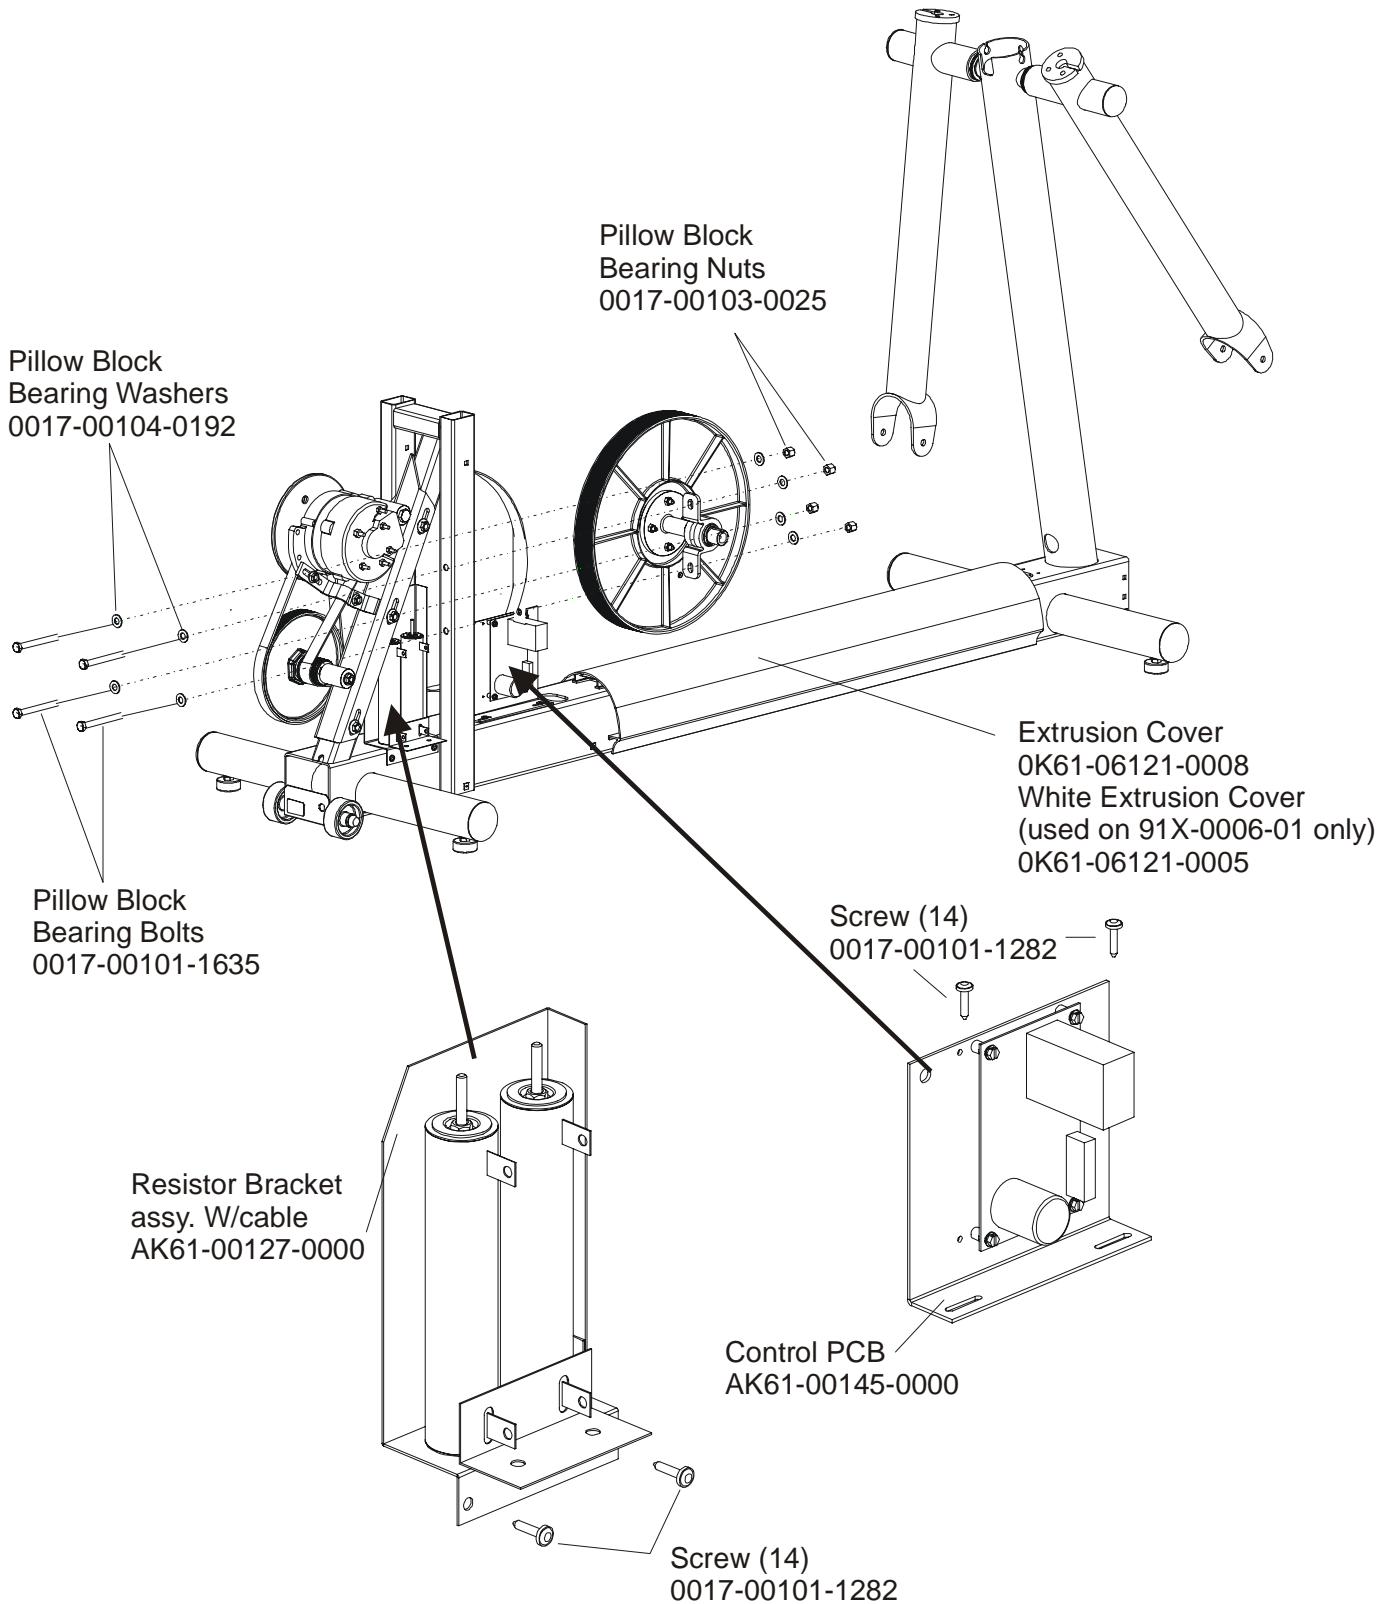

**91X CROSS-TRAINER  
ROLLER ASSEMBLY**

**91X-0XXX-01  
S/N XTF100000 and UP**

CLEVIS & FRONT FRAME COVERS

S/N XTF10000 and UP

PEDAL LEVER ASSEMBLY

S/N XTF10000 and UP

ROCKER ARM COVERS

S/N XTF100000 and UP