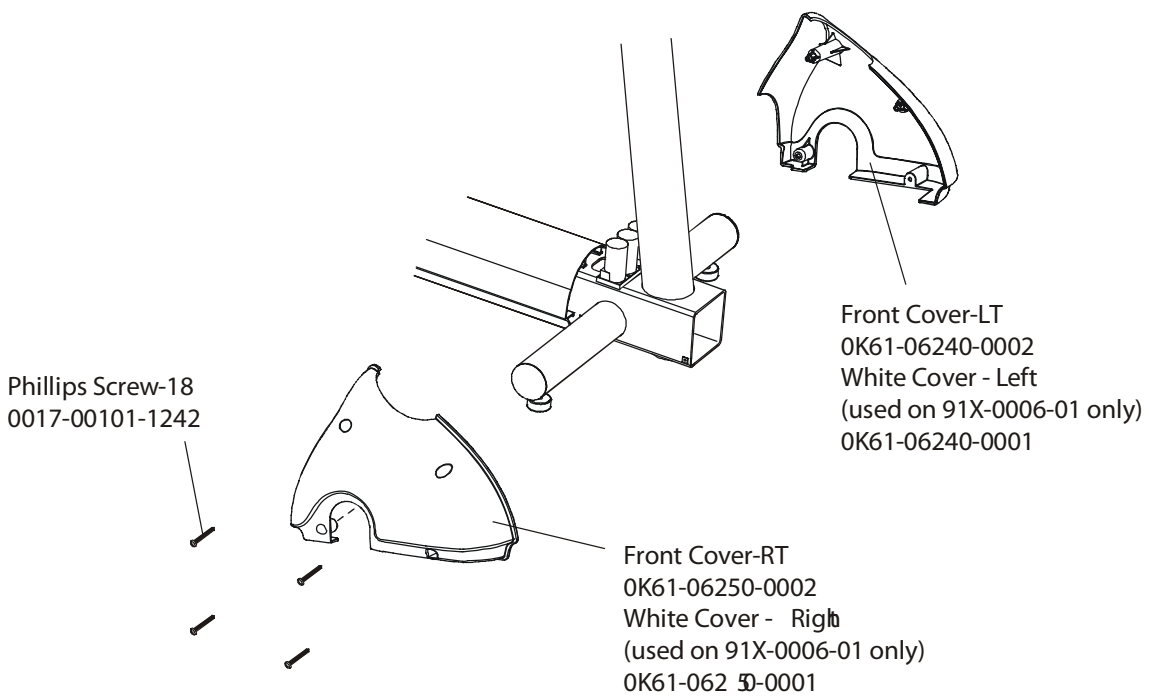

**91X CROSS-TRAINER  
ROLLER ASSEMBLY**

**91X-0XXX-01  
S/N XTF100000 and UP**

CLEVIS & FRONT FRAME COVERS

S/N XTF10000 and UP

PEDAL LEVER ASSEMBLY

S/N XTF10000 and UP

ROCKER ARM COVERS

S/N XTF100000 and UP