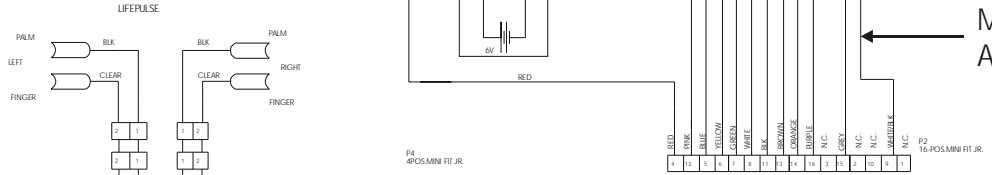

Main Cable
AK61-00136-0000