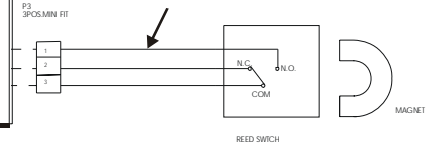

Reed Switch
Assembly
118E-00001-0140