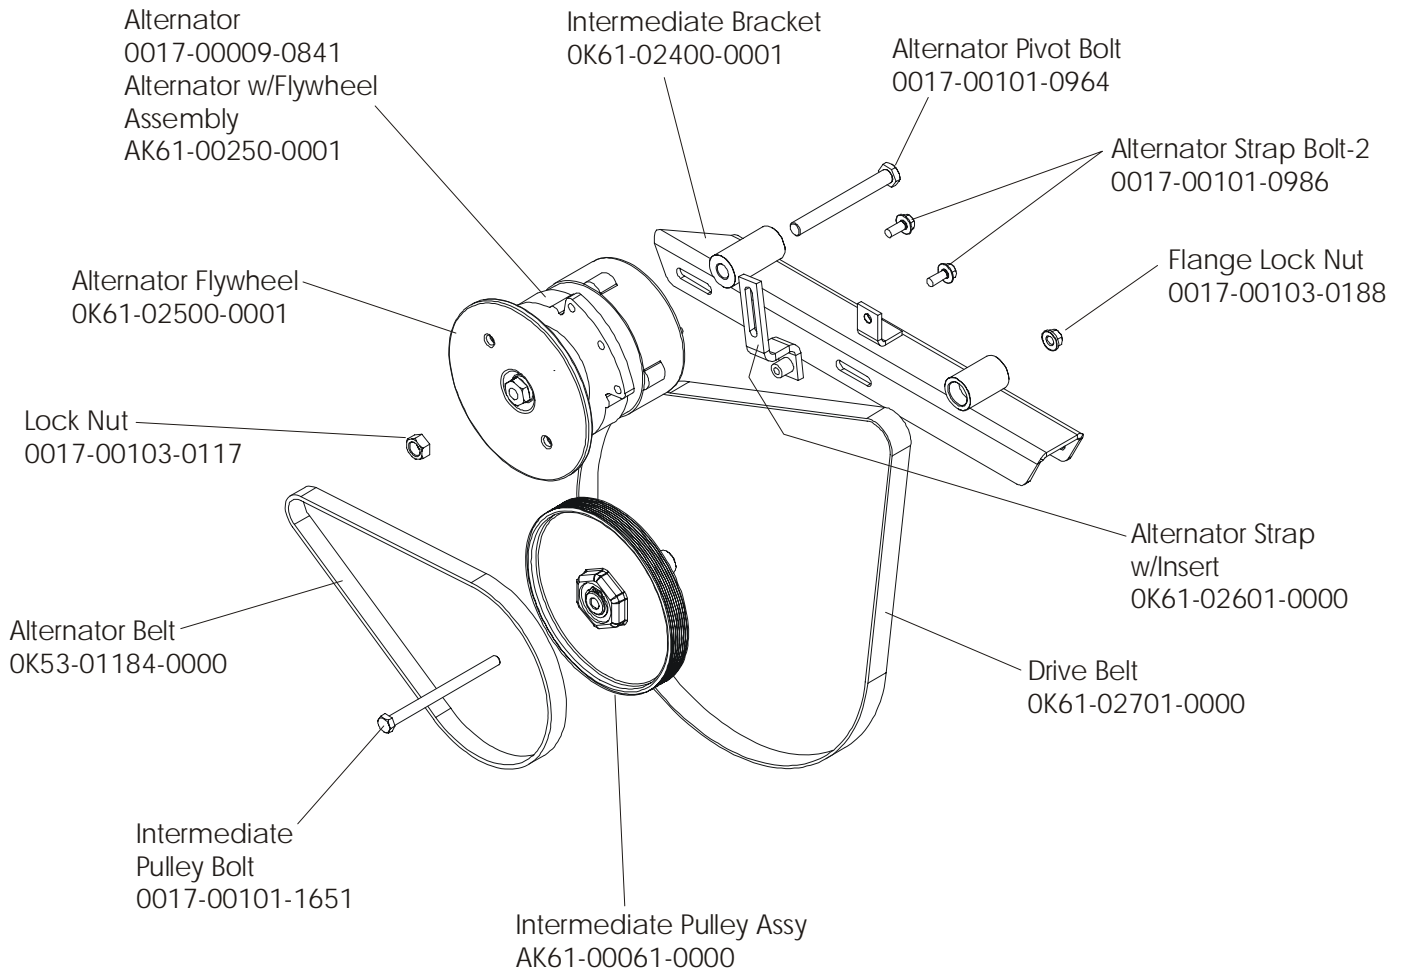

Page
DRIVE BELTS AND ALTERNATOR.....	4
CONSOLE SUPPORT ASSEMBLY.....	5
CONSOLE ASSEMBLY	6
ROLLER ASSEMBLY	7
CRANKSHAFT ASSEMBLY	8
DRIVE LINKAGE ASSEMBLY	9
ANTI-LIFT BRACKET AND OUTER PEDAL COVERS.....	10
FRAME ASSEMBLY	11
CLEVIS AND FRONT FRAME COVERS	12
PEDAL LEVER ASSEMBLY.....	13
ROCKER ARM COVERS	14
ROCKER ARM ASSEMBLY	15
REAR DRIVE SHROUDS W/DECALS.....	16
UPPER ARM / HEART RATE ASSEMBLY	17
CABLES.....	18

91X CROSS-TRAINER
DRIVE BELTS AND ALTERNATOR

91X-0XXX-01
S/N XTF100000 and UP