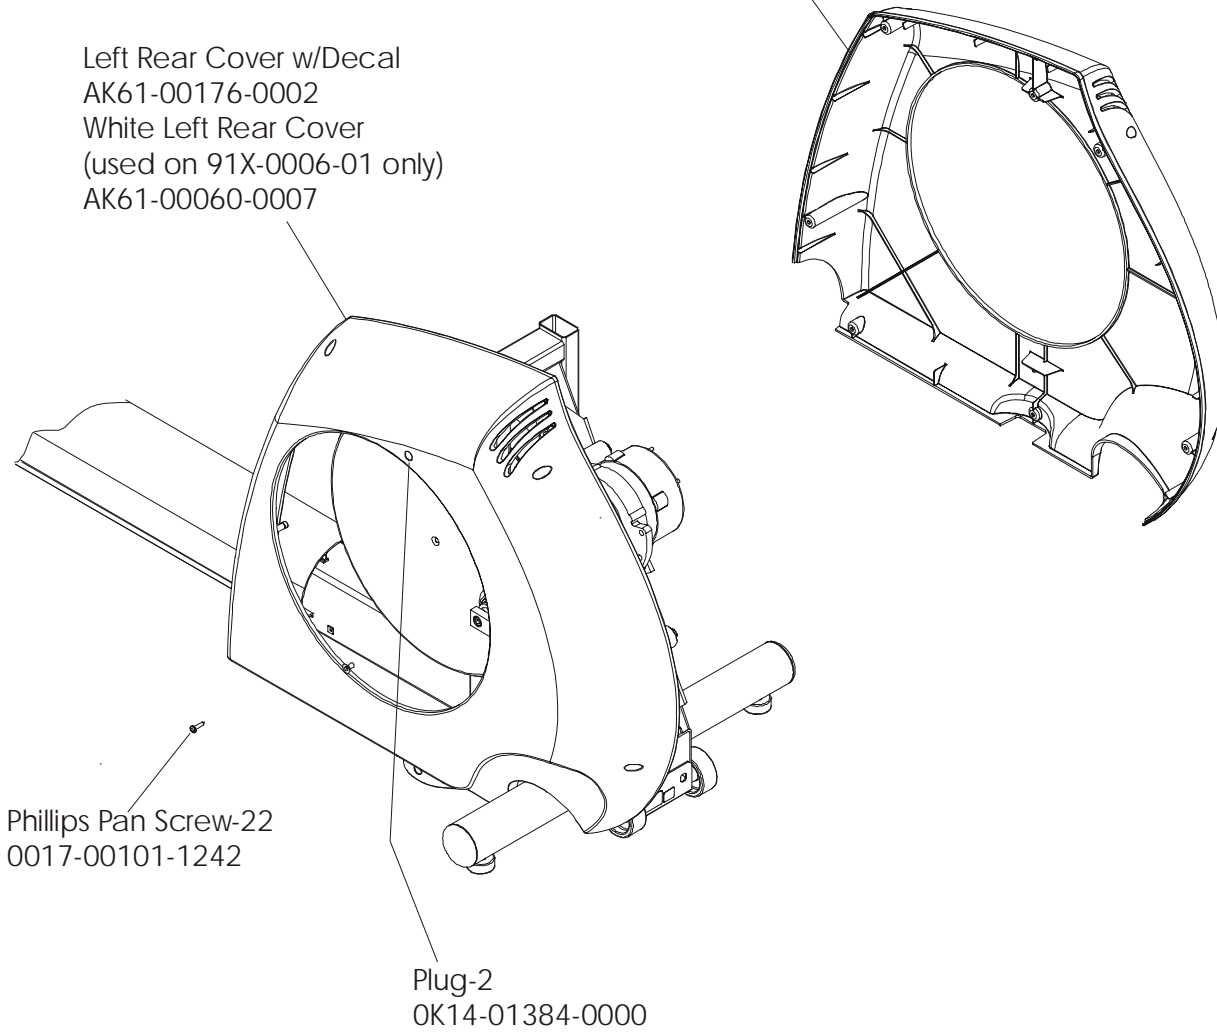

REAR DRIVE SHROUDS W/DECALS

S/N XTF100000 and UP

Right Rear Cover w/Decal
AK61-00176-0001
White Right Rear Cover
(used on 91X-0006-01 only)
AK61-00060-0008

Left Rear Cover w/Decal
AK61-00176-0002
White Left Rear Cover
(used on 91X-0006-01 only)
AK61-00060-0007