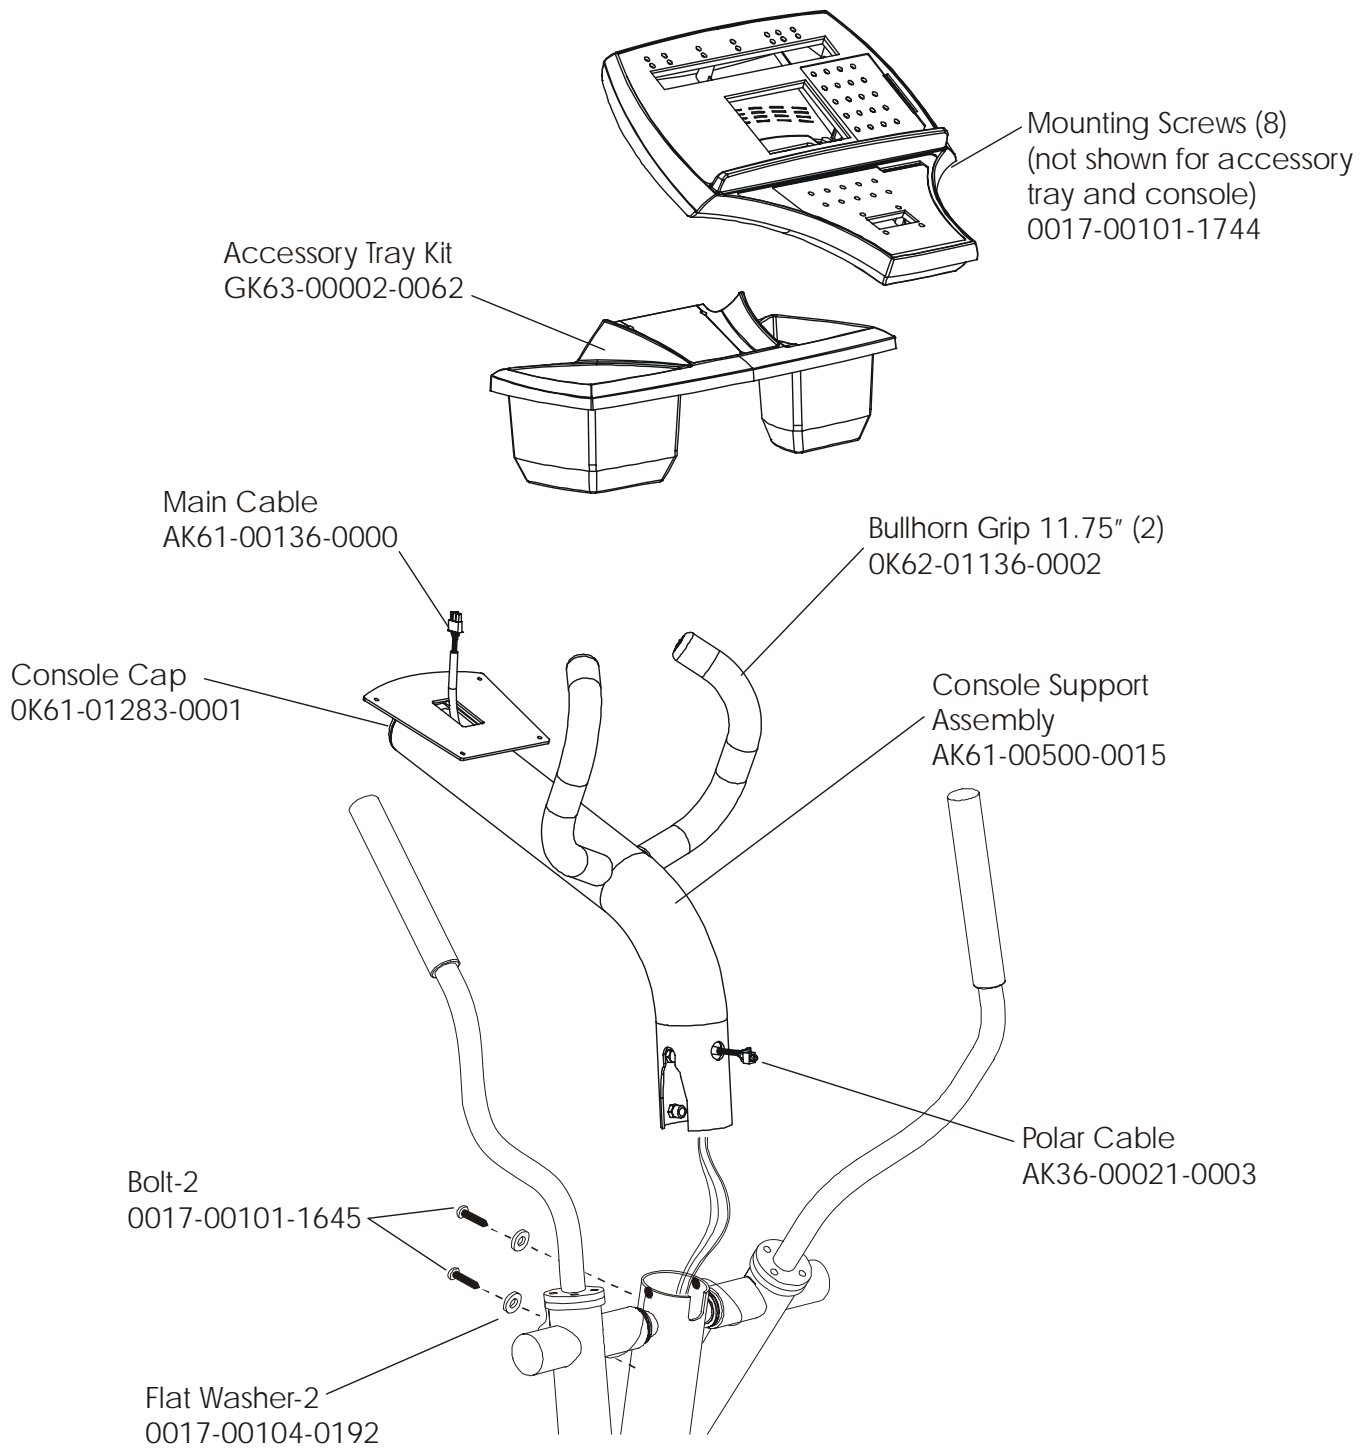

<b>UNLABELED PARTS</b>	
<b>DESCRIPTION</b>	<b>PART NO.</b>
BATTERY: 6V; 2.5AH C	0017-00003-0685
1/4 -20X 5 HXL NO L CUP ST BO B	0017-00101-0333
SHAFT: PEDAL-LEVER; CLEVIS B	OK61-01076-0000
KIT: SERV; POLAR-RCVR; TESTED BM	SK40-00045-0001

**The 91X-0XXX-01 has both Telemetry and LifePulse sensors for Heart Rate.**

	Page
DRIVE BELTS AND ALTERNATOR.....	4
CONSOLE SUPPORT ASSEMBLY.....	5
CONSOLE ASSEMBLY .....	6
ROLLER ASSEMBLY .....	7
CRANKSHAFT ASSEMBLY .....	8
DRIVE LINKAGE ASSEMBLY .....	9
ANTI-LIFT BRACKET AND OUTER PEDAL COVERS.....	10
FRAME ASSEMBLY .....	11
CLEVIS AND FRONT FRAME COVERS .....	12
PEDAL LEVER ASSEMBLY.....	13
ROCKER ARM COVERS .....	14
ROCKER ARM ASSEMBLY .....	15
REAR DRIVE SHROUDS W/DECALS.....	16
UPPER ARM / HEART RATE ASSEMBLY .....	17
CABLES.....	18

**91X CROSS-TRAINER**  
**DRIVE BELTS AND ALTERNATOR**

**91X-0XXX-01**  
**S/N XTF100000 and UP**

**91X CROSS-TRAINER  
CONSOLE SUPPORT ASSEMBLY**

**91X-0XXX-01  
S/N XTF10000 and UP**

**91X CROSS-TRAINER  
CONSOLE ASSEMBLY**