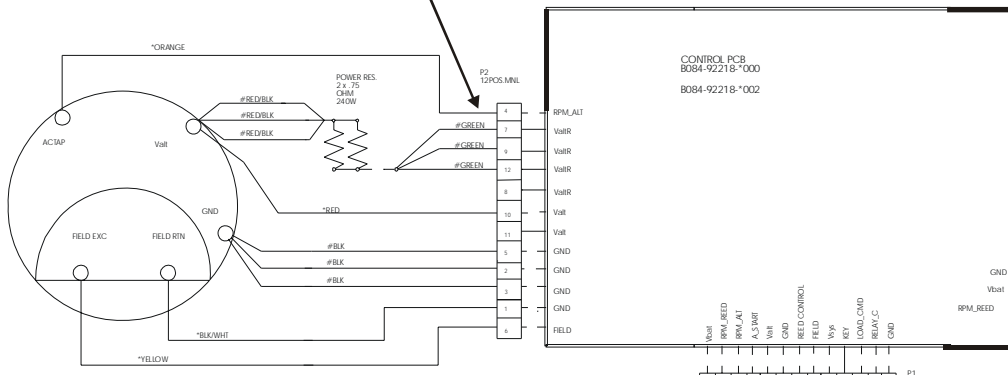

Left Rear Cover w/Decal  
AK61-00176-0002  
White Left Rear Cover  
(used on 91X-0006-01 only)  
AK61-00060-0007

UPPER ARM/HEART RATE ASSEMBLY

S/N XTF100000 and UP

CABLES

S/N XTF10000 and UP

Power Control Board Cable  
AK61-00135-0000