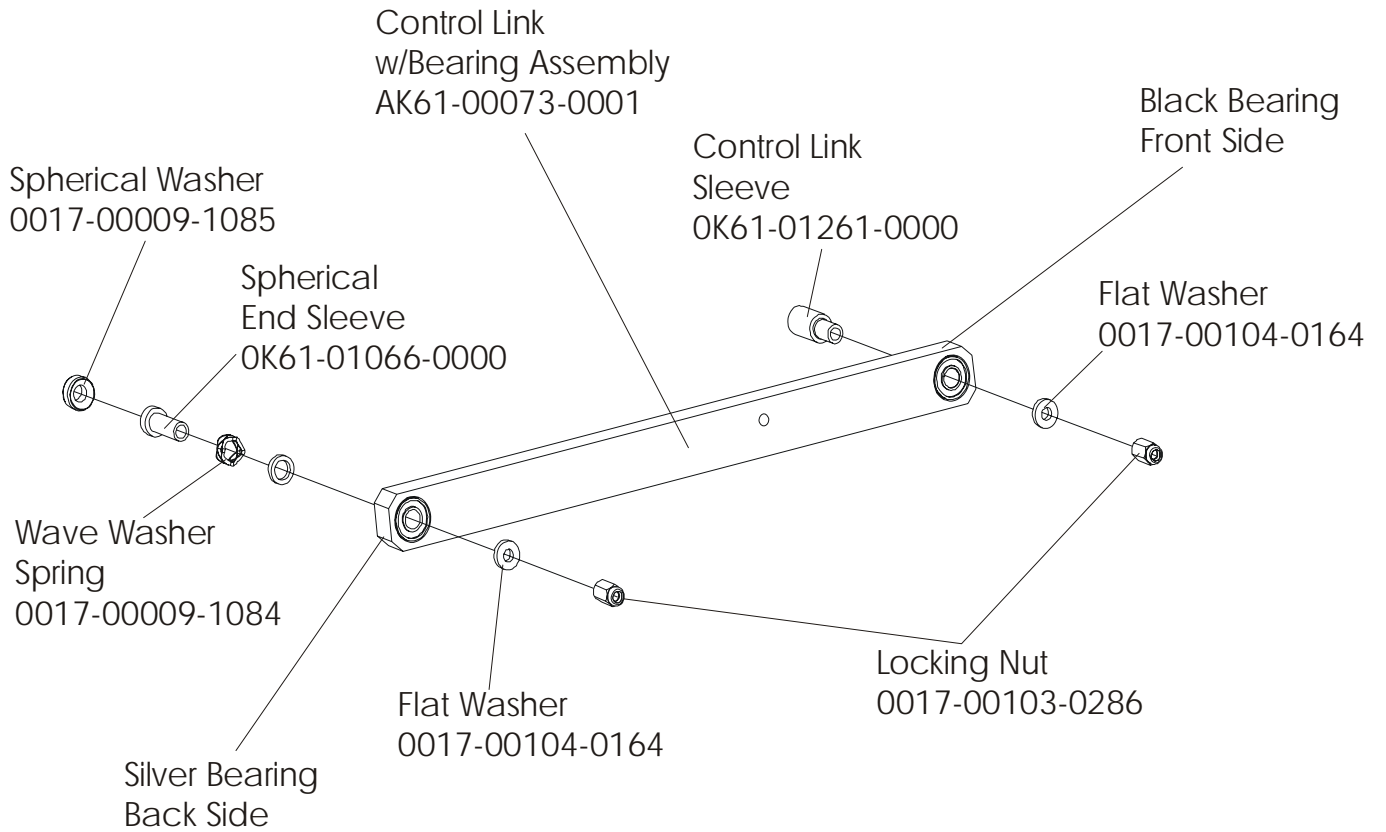

**The 91X-0XXX-01 has both Telemetry and LifePulse sensors for Heart Rate.**

	Page
DRIVE BELTS AND ALTERNATOR.....	4
CONSOLE SUPPORT ASSEMBLY.....	5
CONSOLE ASSEMBLY .....	6
ROLLER ASSEMBLY .....	7
CRANKSHAFT ASSEMBLY .....	8
DRIVE LINKAGE ASSEMBLY .....	9
ANTI-LIFT BRACKET AND OUTER PEDAL COVERS.....	10
FRAME ASSEMBLY .....	11
CLEVIS AND FRONT FRAME COVERS .....	12
PEDAL LEVER ASSEMBLY.....	13
ROCKER ARM COVERS .....	14
ROCKER ARM ASSEMBLY .....	15
REAR DRIVE SHROUDS W/DECALS.....	16
UPPER ARM / HEART RATE ASSEMBLY .....	17
CABLES.....	18

**91X CROSS-TRAINER**  
**DRIVE BELTS AND ALTERNATOR**

**91X-0XXX-01**  
**S/N XTF100000 and UP**

**91X CROSS-TRAINER  
CONSOLE SUPPORT ASSEMBLY**

**91X-0XXX-01  
S/N XTF10000 and UP**

**91X CROSS-TRAINER  
CONSOLE ASSEMBLY**

**91X-0XXX-01  
S/N XTF100000 and UP**

<b>Console Assembly</b>	<b>Overlay/Bezel/ Switch Assembly</b>
AK61-00203-0001 Eng/Eng	AK61-00183-0001
AK61-00203-0002 Eng/Met	AK61-00183-0001
AK61-00203-0004 Spn/Met	AK61-00183-0004
AK61-00203-0007 Frn/Met	AK61-00183-0007
AK61-00203-0010 Por/Met	AK61-00183-0010

**91X CROSS-TRAINER  
ROLLER ASSEMBLY**

**91X-0XXX-01  
S/N XTF100000 and UP**

CLEVIS & FRONT FRAME COVERS

S/N XTF10000 and UP

PEDAL LEVER ASSEMBLY

S/N XTF10000 and UP

ROCKER ARM COVERS

S/N XTF100000 and UP