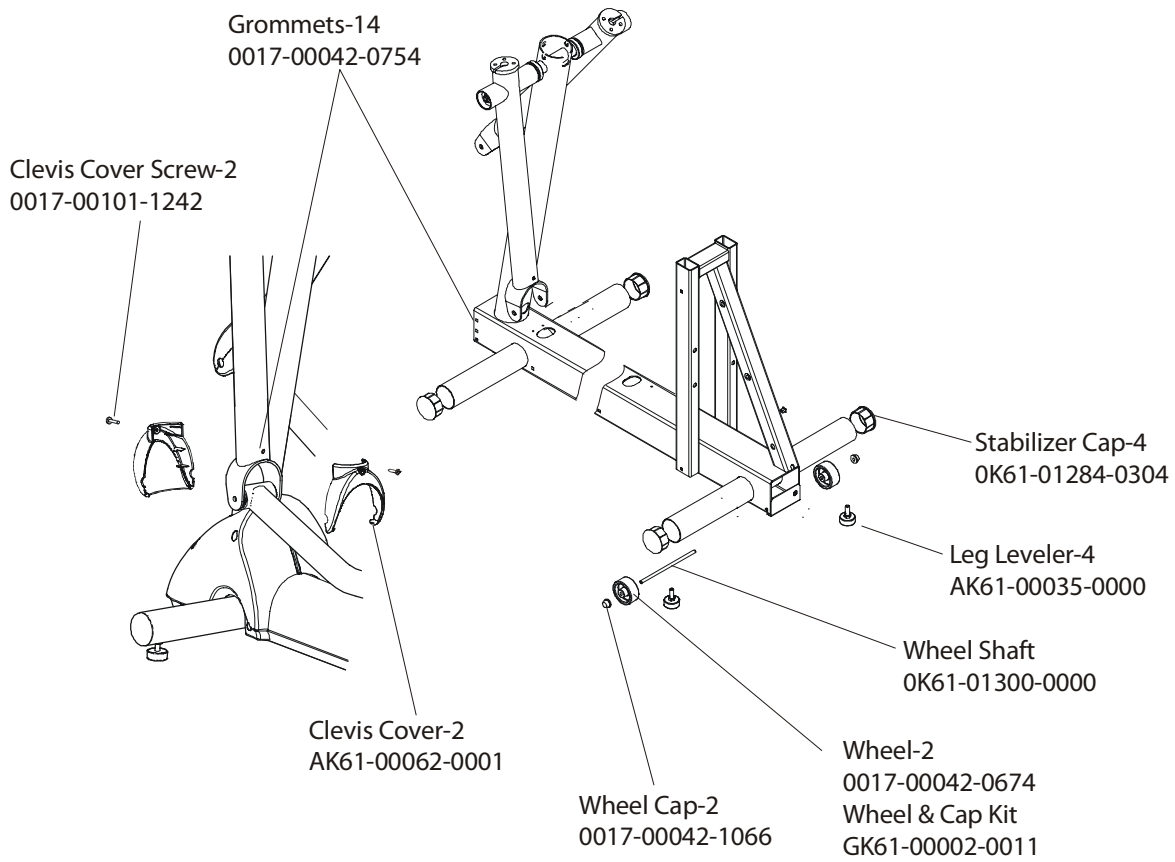

**91X CROSS-TRAINER  
ROLLER ASSEMBLY**

**91X-0XXX-01  
S/N XTF100000 and UP**

CLEVIS & FRONT FRAME COVERS

S/N XTF10000 and UP

PEDAL LEVER ASSEMBLY

S/N XTF10000 and UP

ROCKER ARM COVERS

S/N XTF100000 and UP