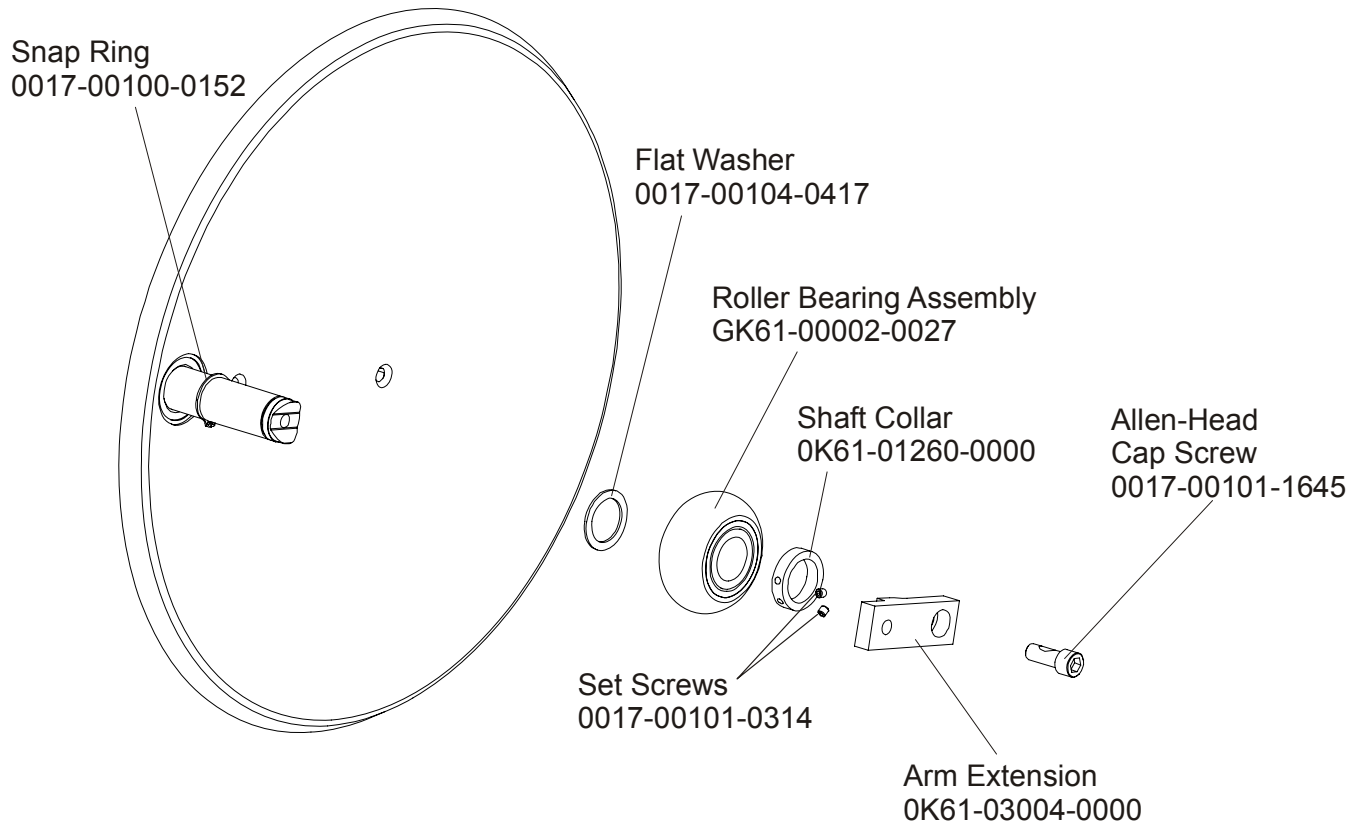

**91X CROSS-TRAINER
ROLLER ASSEMBLY**

**91X-0XXX-01
S/N XTF100000 and UP**