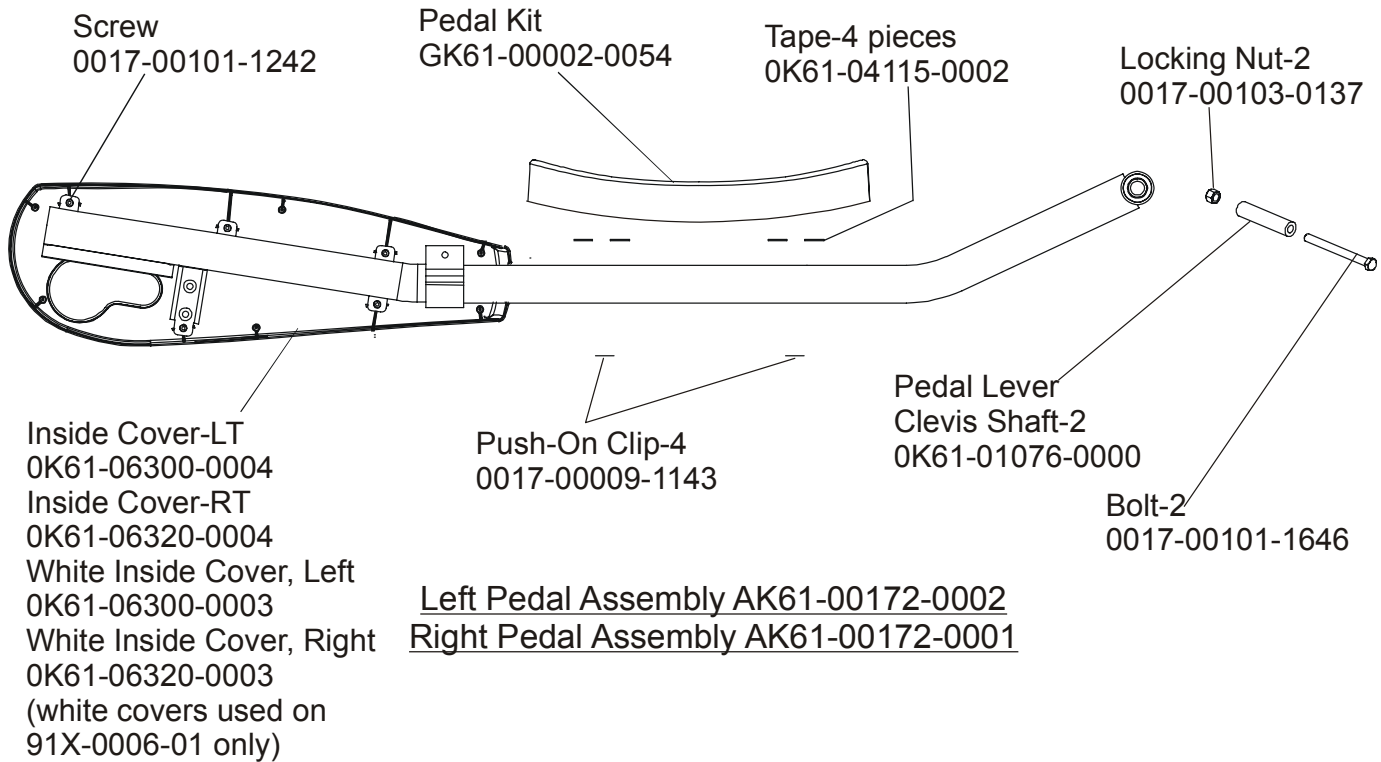

**91X CROSS-TRAINER  
ROLLER ASSEMBLY**

**91X-0XXX-01  
S/N XTF100000 and UP**

CLEVIS & FRONT FRAME COVERS

S/N XTF10000 and UP

PEDAL LEVER ASSEMBLY

S/N XTF10000 and UP

ROCKER ARM COVERS

S/N XTF100000 and UP