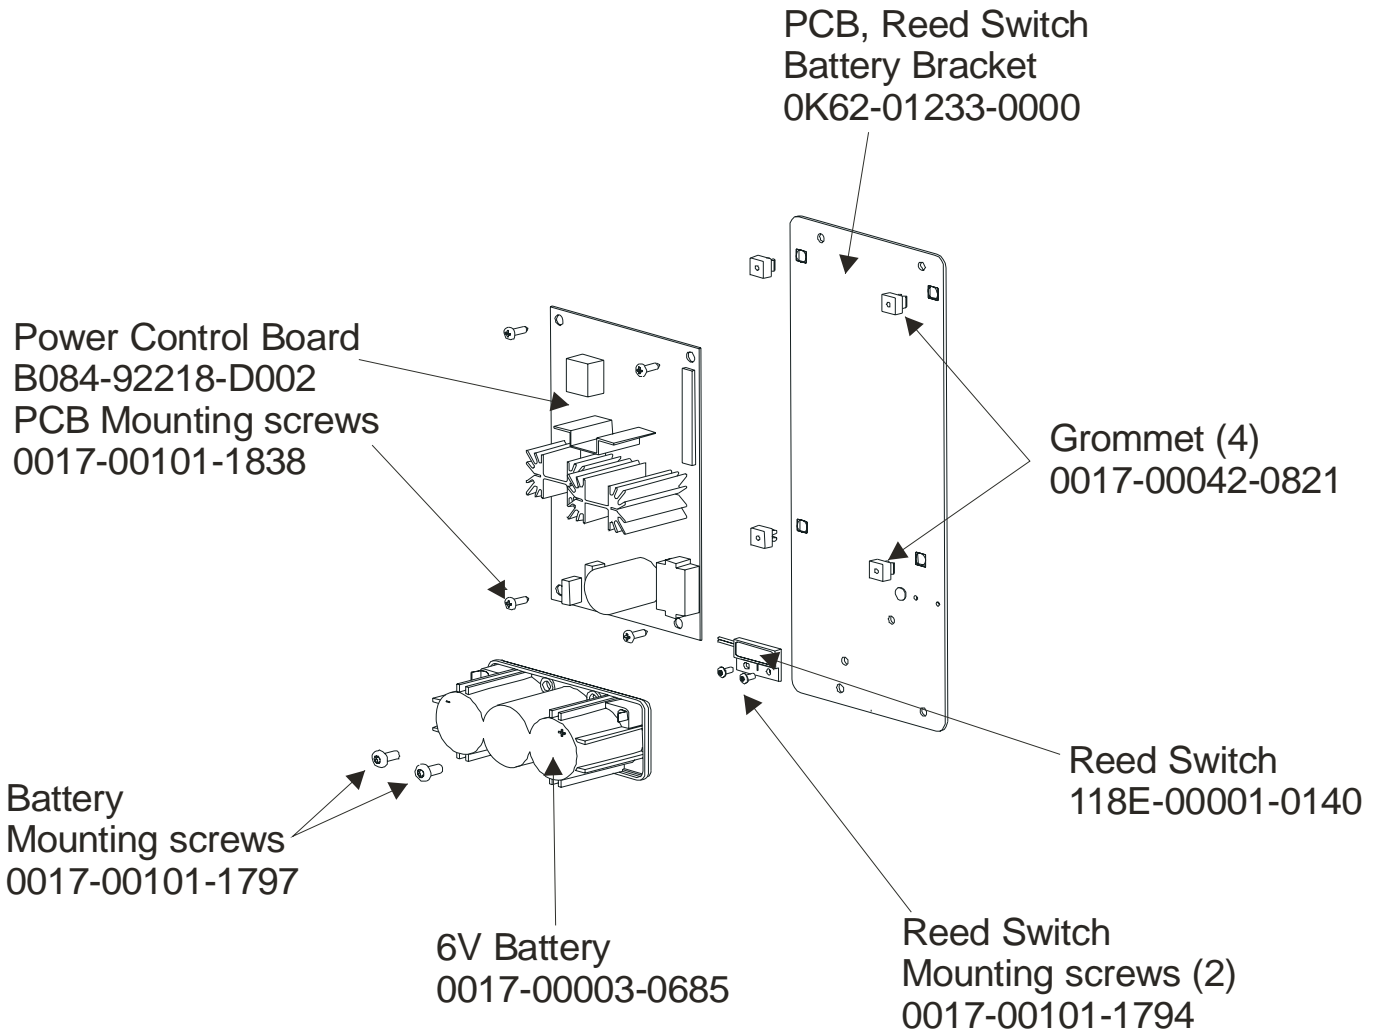

ARCTIC SILVER QUIET DRIVE 95Xi
PCB, Battery, Reed Switch & Bracket

95X-0XXX-03
S/N AXB100000 and up