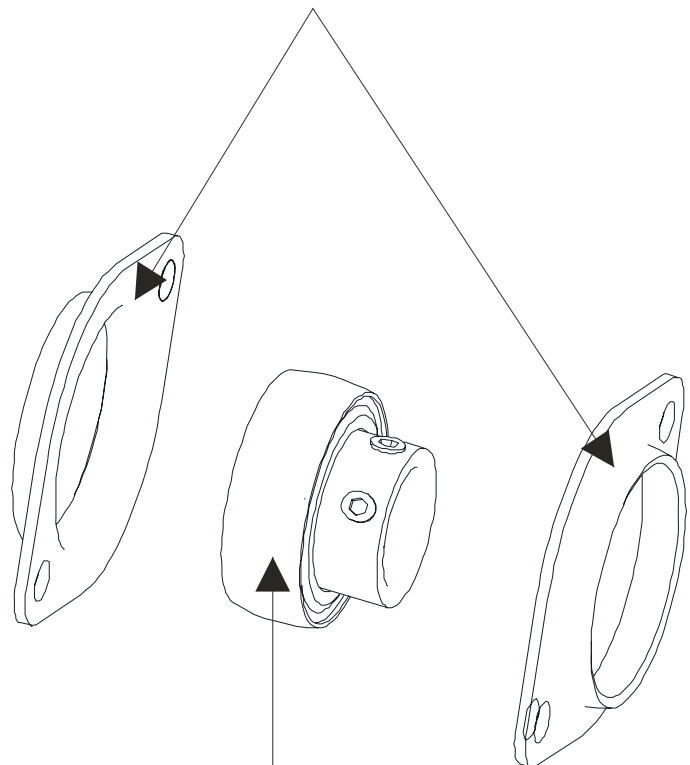

Service Kit- GK62-00002-0044

Includes:

- 1 - crankshaft
- 2 - bearings
- 2 - sets of bearing flanges
- 4 - weldnuts and flat washers
- 4 - bolts

Service Kit- GK62-00002-0045

Includes:

- 1 - intermediate shaft
- 2 - bearings
- 2 - sets of bearing flanges
- 4 - weldnuts and flat washers
- 4 - bolts

Bearing Flanges (2)
0K62-01220-0000

1" Bearing
0K62-01221-0000