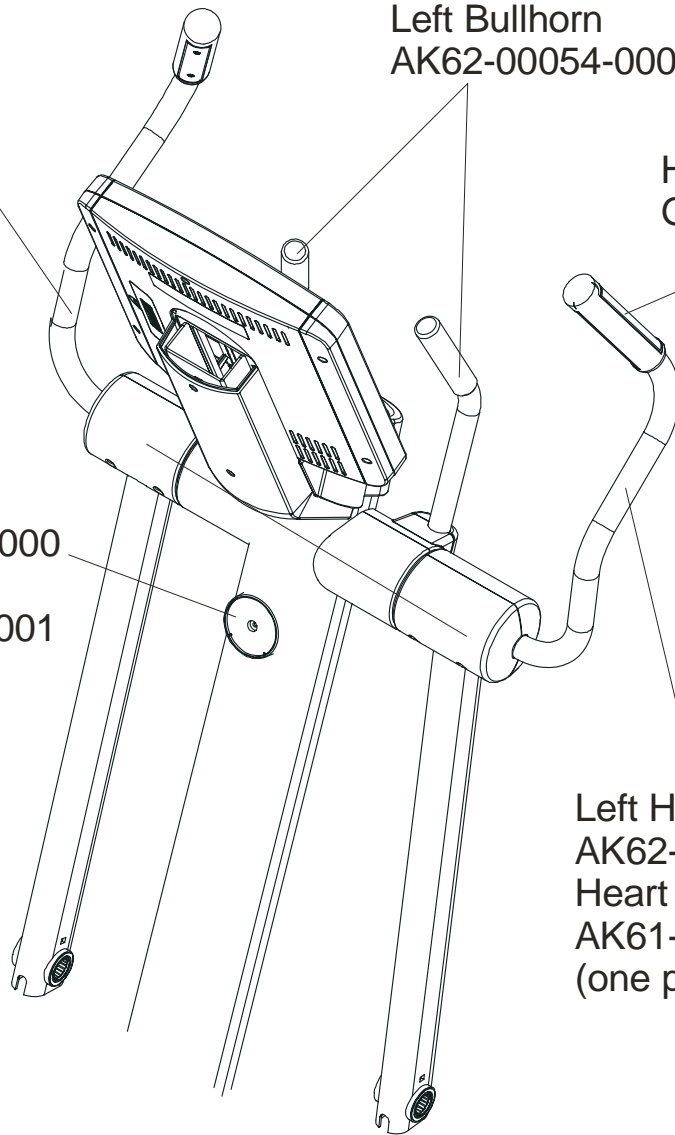

UNLABELED PARTS	
DESCRIPTION	PART NO.
PLATE: DRIVEFRAME; CLAMP B	0K62-01104-0000
KIT: SERV; PLUG-IN; 230/50 CON BM	GK62-00002-0021
CARD: WARRANTY COMMERCIAL +	M051-00K20-C408

	Page
CONSOLE SUPPORT & DEADSHAFT COVERS	4
HANDLEBARS AND BULLHORNS	5
CONSOLE AND RELATED COMPONENTS	6
UPPER FRAME HARDWARE	8
ROCKER ARMS AND PEDAL LEVERS	8
CRANK COVER AND LOWER CAPS	10
LOWER FRAME SHROUDS AND HARDWARE	11
PEDAL LEVER COMPONENTS	12
PCB, BATTERY, REED SWITCH & BRACKET	13
BEARING-INSERT ASSEMBLY	14
CRANK ARM PULLEY ASSEMBLY	15
DRIVE MODULE	16
DRIVE MODULE HARDWARE	17
CABLES	18

Right
Bullhorn Cover
0K62-01007-0001
Left
Bullhorn Cover
0K62-01008-0001

Right Inside
Deadshaft Cover
0K62-01010-0000
Left Inside
Deadshaft Cover
0K62-01011-0000
Front Inside
Deadshaft Covers (2)
0K62-01009-0000

*Right Bullhorn
AK62-00053-0001
Left Bullhorn
AK62-00054-0001

HR Sensor Kit
GK20-00002-0005

Medallion Bug
AK58-00245-0000
Bug Adaptor
0K62-01034-0001

Left Handlebar
AK62-00087-0000
Heart Rate Cable
AK61-00051-0001
(one per handlebar)

*Right Bullhorn Assembly consists of: AK62-00057-0001 Bullhorn,
0K62-01136-0000 Grip and 0K62-01199-0000 Gasket
Left Bullhorn Assembly consists of: AK62-00058-0001 Bullhorn,
0K62-01136-0000 Grip and 0K62-01199-0000 Gasket