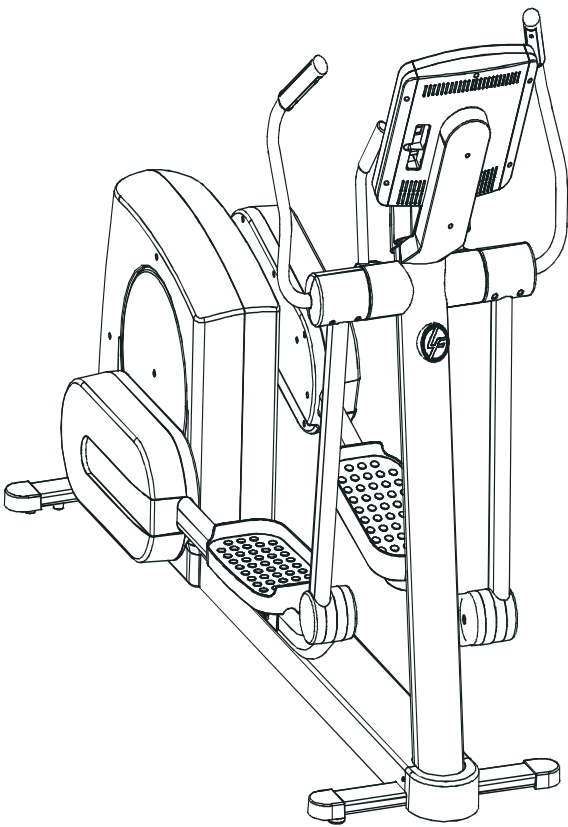

LifeFitness

ARCTIC SILVER QUIET DRIVE CROSS TRAINER 95X-0XXX-03

Customer Support Services
PARTS MANUAL rev 14 Jun 2010

ARCTIC SILVER QUIET DRIVE 95Xi
REFERENCES

95X-0XXX-03
S/N AXB100000 and up

OPERATION MANUAL	M051-00K62-A107
SERVICE MANUAL	M051-00K62-A149
TOUCH UP PAINT: SPRAY CAN .5 OZ BOTTLE W/APPLICATOR .33 OZ PEN	0017-00008-0204 0017-00008-0205 0017-00008-0206
HARDWARE BAG	AK62-00152-0001
PLUG IN OPTION 120/60	GK62-00002-0018
PLUG IN OPTION 240/50 UK	GK62-00002-0019
PLUG IN OPTION 240v AUS	GK62-00002-0020
PLUG IN OPTION 230/50 CONT	GK62-00002-0021

UNLABELED PARTS	
DESCRIPTION	PART NO.
PLATE: DRIVEFRAME; CLAMP B	0K62-01104-0000
KIT: SERV; PLUG-IN; 230/50 CON BM	GK62-00002-0021
CARD: WARRANTY COMMERCIAL +	M051-00K20-C408

	Page
CONSOLE SUPPORT & DEADSHAFT COVERS	4
HANDLEBARS AND BULLHORNS	5
CONSOLE AND RELATED COMPONENTS	6
UPPER FRAME HARDWARE	8
ROCKER ARMS AND PEDAL LEVERS	8
CRANK COVER AND LOWER CAPS	10
LOWER FRAME SHROUDS AND HARDWARE	11
PEDAL LEVER COMPONENTS	12
PCB, BATTERY, REED SWITCH & BRACKET	13
BEARING-INSERT ASSEMBLY	14
CRANK ARM PULLEY ASSEMBLY	15
DRIVE MODULE	16
DRIVE MODULE HARDWARE	17
CABLES	18

Note: The 95Xi comes with both Telemetry and LifePulse sensors.

ARCTIC SILVER QUIET DRIVE 95Xi

Console Support & Deadshaft Covers

95X-0XXX-03

S/N AXB100000 and up

Console Support
AK62-00123-0000
Console Support Cap
0K62-01030-0001
(Stealth Gray)
Console Support Shroud
0K62-01023-0001
(Stealth Gray)
0K62-01031-0001
(Stealth Gray)
Console Support Grommets
0017-00042-0754