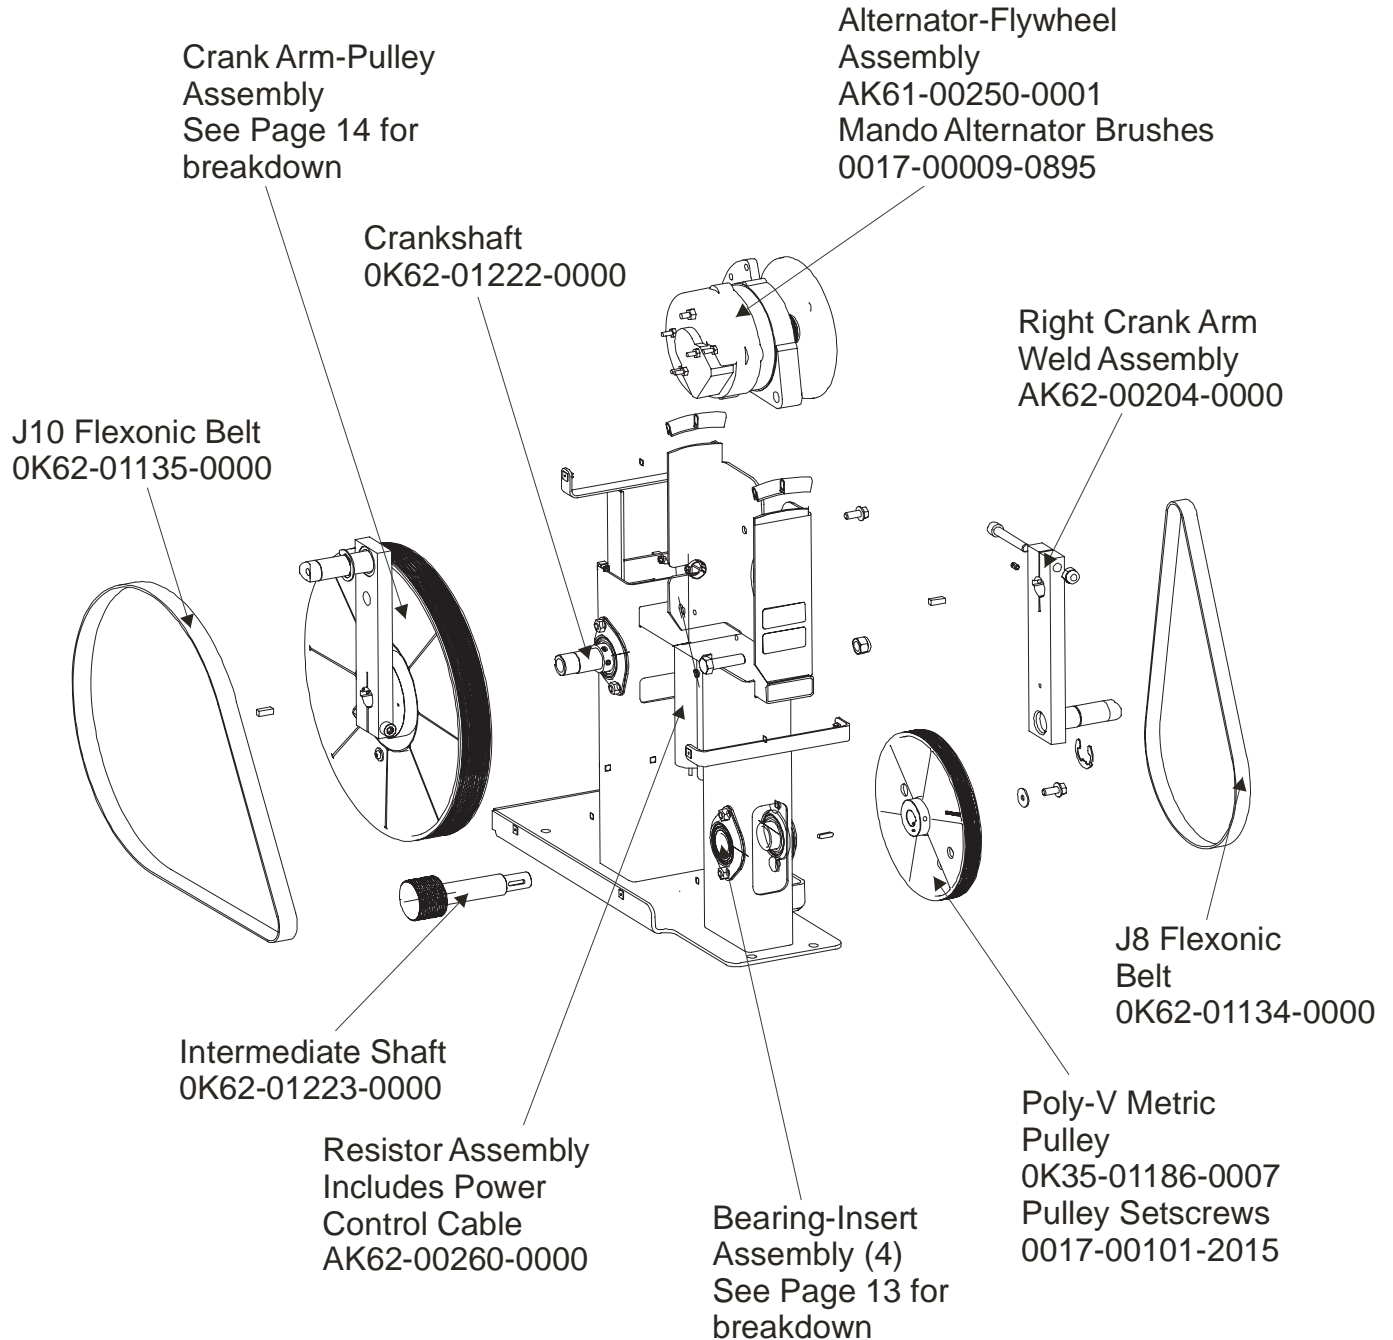

Service Kit- GK62-00002-0045

Includes:

- 1 - intermediate shaft
- 2 - bearings
- 2 - sets of bearing flanges
- 4 - weldnuts and flat washers
- 4 - bolts

Bearing Flanges (2)
0K62-01220-0000

1" Bearing
0K62-01221-0000

ARCTIC SILVER QUIET DRIVE 95Xi
Crank Arm Pulley Assembly

95X-0XXX-03
S/N AXB100000 and up

ARCTIC SILVER QUIET DRIVE 95Xi
Drive Module

95X-0XXX-03
S/N AXB100000 and up

ARCTIC SILVER QUIET DRIVE 95Xi

95X-0XXX-03