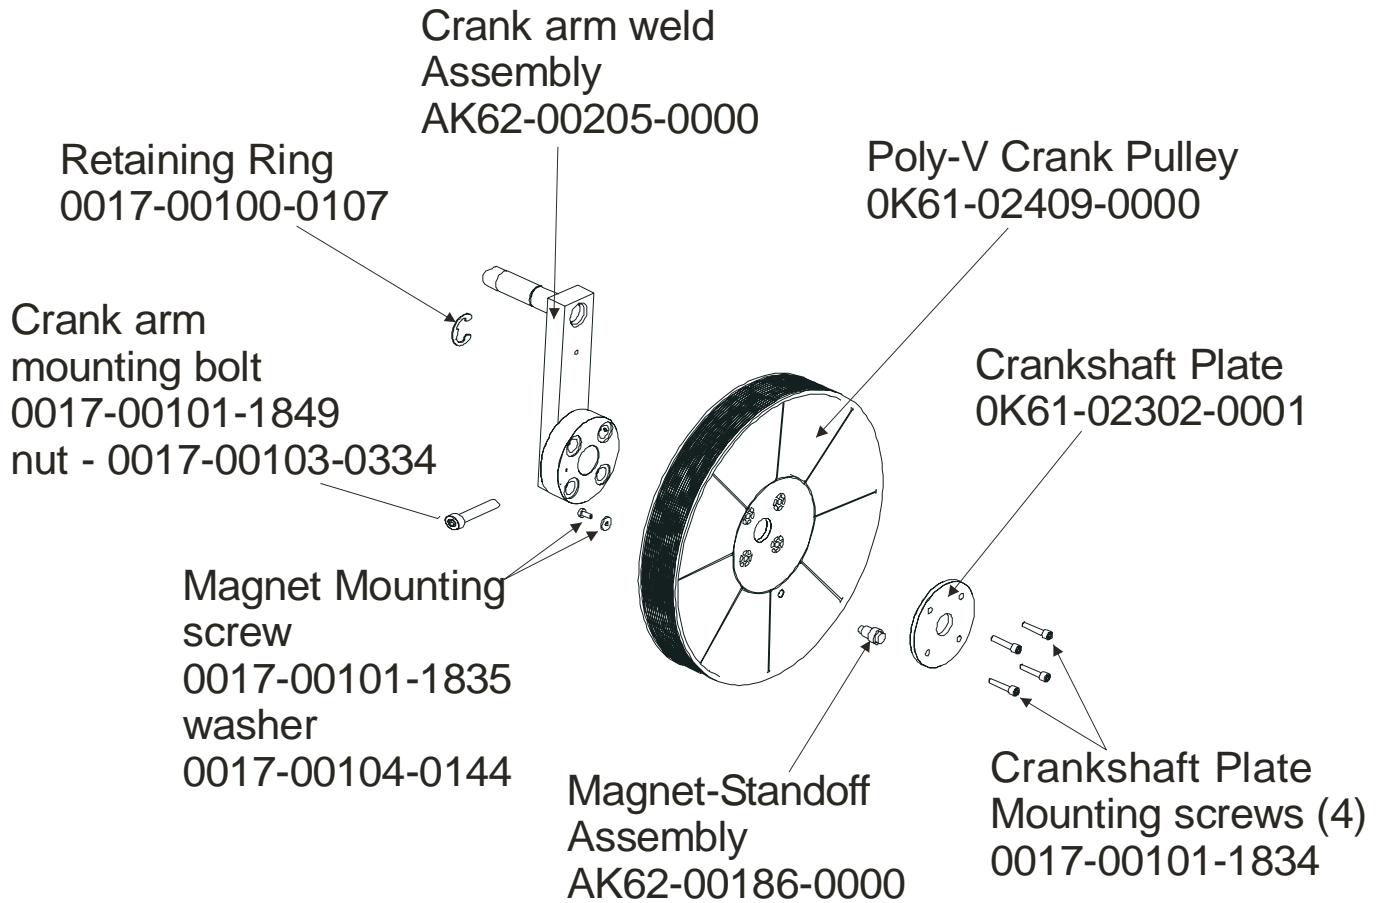

ARCTIC SILVER QUIET DRIVE 95Xi
Crank Arm Pulley Assembly

95X-0XXX-03
S/N AXB100000 and up