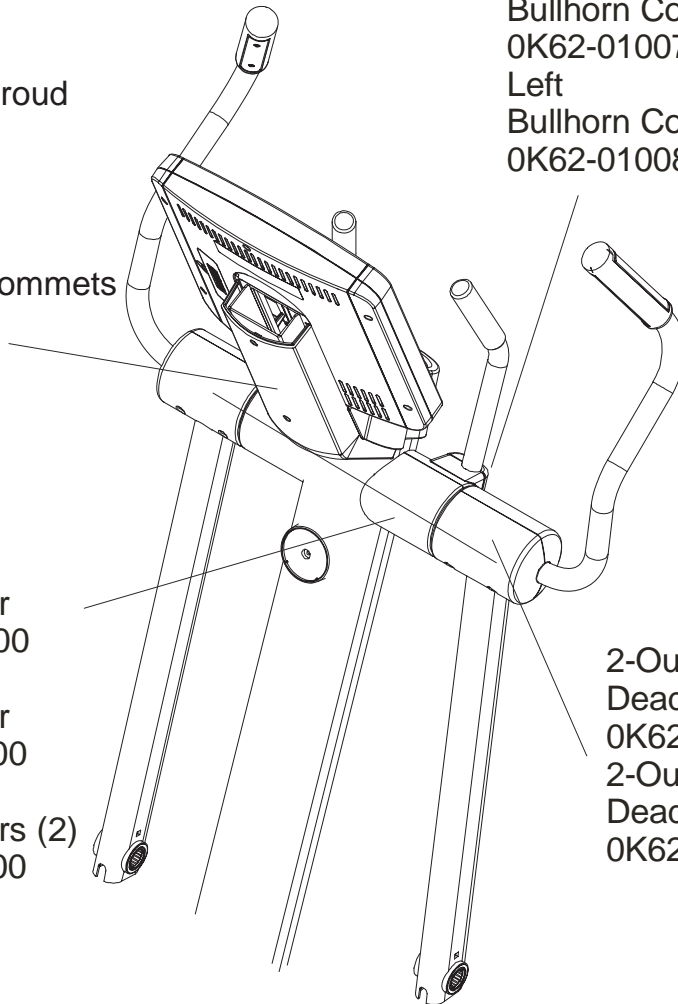

ARCTIC SILVER QUIET DRIVE 95Xi

Console Support & Deadshaft Covers

95X-0XXX-03

S/N AXB100000 and up

Console Support
AK62-00123-0000
Console Support Cap
0K62-01030-0001
(Stealth Gray)
Console Support Shroud
0K62-01023-0001
(Stealth Gray)
0K62-01031-0001
(Stealth Gray)
Console Support Grommets
0017-00042-0754

Right
Bullhorn Cover
0K62-01007-0001
Left
Bullhorn Cover
0K62-01008-0001

Right Inside
Deadshaft Cover
0K62-01010-0000
Left Inside
Deadshaft Cover
0K62-01011-0000
Front Inside
Deadshaft Covers (2)
0K62-01009-0000

2-Outside Front
Deadshaft Cover
0K62-01013-0000
2-Outside Rear
Deadshaft Cover
0K62-01012-0000