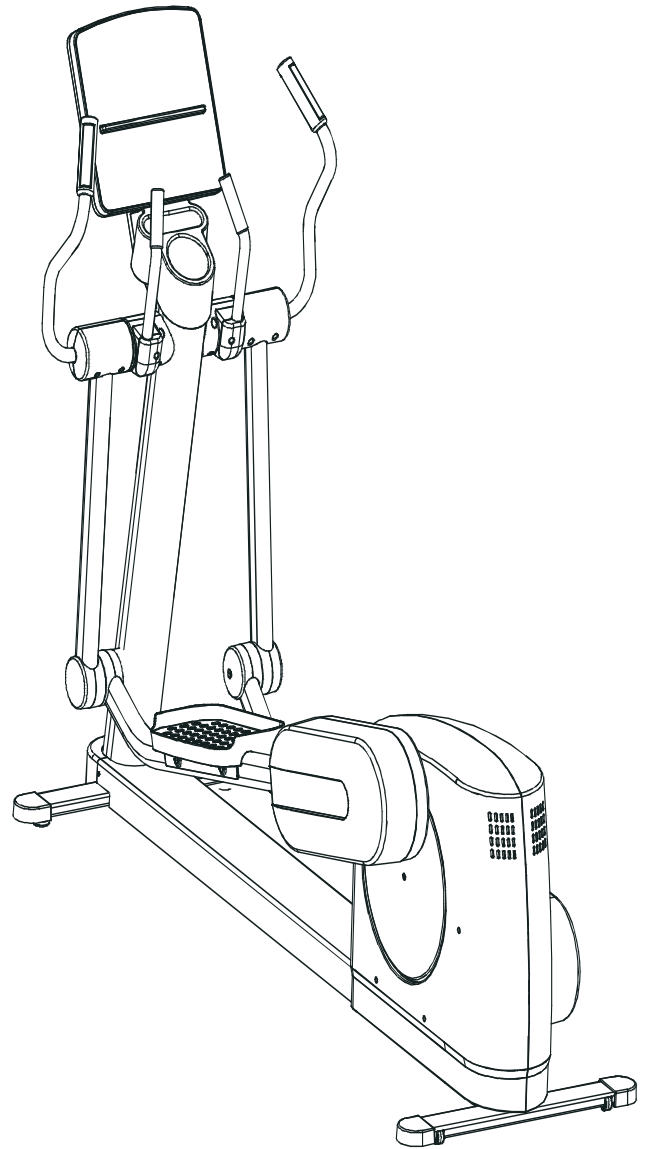

LifeFitness

ARCTIC SILVER QUIET DRIVE CROSS TRAINER 95X-0XXX-03

Customer Support Services
PARTS MANUAL rev 14 Jun 2010

ARCTIC SILVER QUIET DRIVE 95Xi
REFERENCES

95X-0XXX-03
S/N AXB100000 and up

OPERATION MANUAL	M051-00K62-A107
SERVICE MANUAL	M051-00K62-A149
TOUCH UP PAINT: SPRAY CAN .5 OZ BOTTLE W/APPLICATOR .33 OZ PEN	0017-00008-0204 0017-00008-0205 0017-00008-0206
HARDWARE BAG	AK62-00152-0001
PLUG IN OPTION 120/60	GK62-00002-0018
PLUG IN OPTION 240/50 UK	GK62-00002-0019
PLUG IN OPTION 240v AUS	GK62-00002-0020
PLUG IN OPTION 230/50 CONT	GK62-00002-0021

UNLABELED PARTS	
DESCRIPTION	PART NO.
PLATE: DRIVEFRAME; CLAMP B	0K62-01104-0000
KIT: SERV; PLUG-IN; 230/50 CON BM	GK62-00002-0021
CARD: WARRANTY COMMERCIAL +	M051-00K20-C408

	Page
CONSOLE SUPPORT & DEADSHAFT COVERS	4
HANDLEBARS AND BULLHORNS	5
CONSOLE AND RELATED COMPONENTS	6
UPPER FRAME HARDWARE	8
ROCKER ARMS AND PEDAL LEVERS	8
CRANK COVER AND LOWER CAPS	10
LOWER FRAME SHROUDS AND HARDWARE	11
PEDAL LEVER COMPONENTS	12
PCB, BATTERY, REED SWITCH & BRACKET	13
BEARING-INSERT ASSEMBLY	14
CRANK ARM PULLEY ASSEMBLY	15
DRIVE MODULE	16
DRIVE MODULE HARDWARE	17
CABLES	18

Note: The 95Xi comes with both Telemetry and LifePulse sensors.

ARCTIC SILVER QUIET DRIVE 95Xi

Console Support & Deadshaft Covers

95X-0XXX-03

S/N AXB100000 and up

Console Support
AK62-00123-0000
Console Support Cap
0K62-01030-0001
(Stealth Gray)
Console Support Shroud
0K62-01023-0001
(Stealth Gray)
0K62-01031-0001
(Stealth Gray)
Console Support Grommets
0017-00042-0754