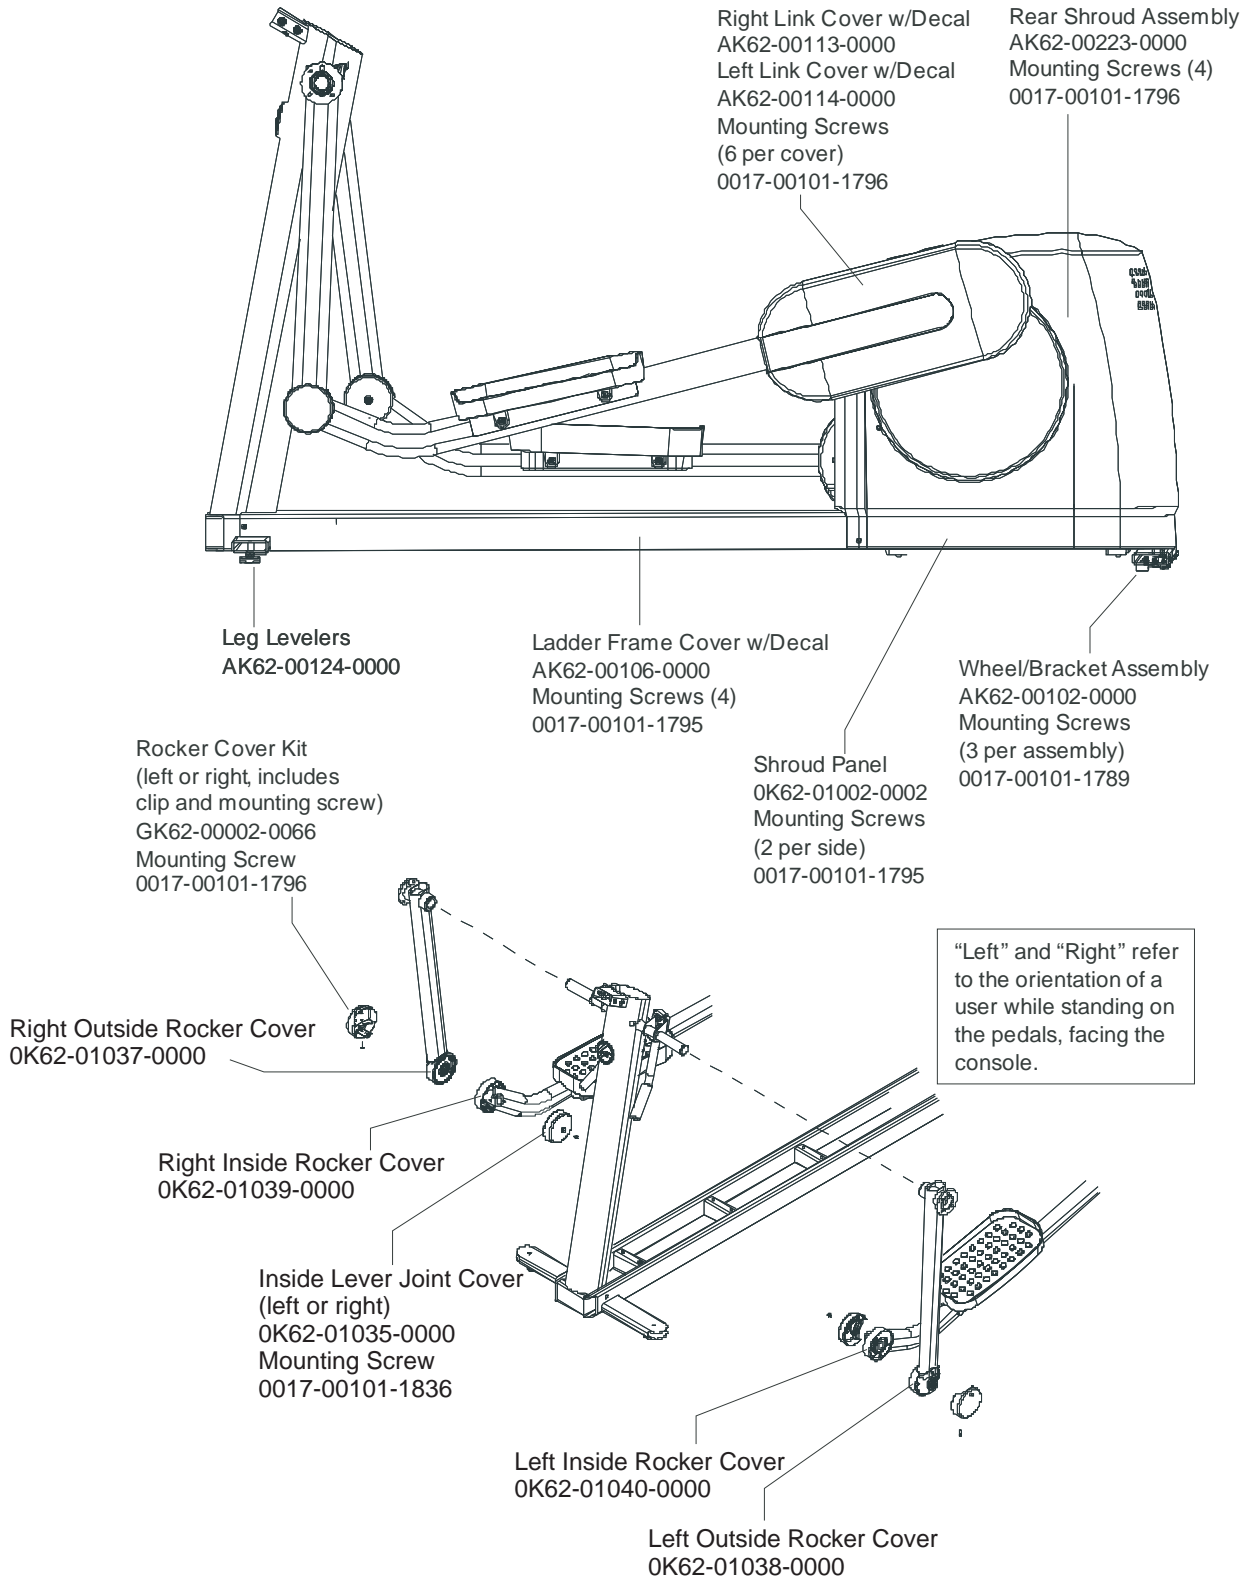

Crank Cover and Lower Caps

95X-0XXX-03

S/N AXB10000 and up

Crank Cover
OK61-03100-0002
2 - Mounting screws
0017-00101-1837

Stabilizer Caps
4 - OK62-01003-0000

Front Frame Cap
OK62-01004-0002
(Stealth Gray)
Mounting Screws
(Located on front sides of Ladder Frame Cover)
2- 0017-00101-1795

ARCTIC SILVER QUIET DRIVE 95Xi

95X-0XXX-03

Lower Frame Shrouds & Hardware

S/N AXB100000 and up

ARCTIC SILVER QUIET DRIVE 95Xi
Pedal Lever Assembly Components

95X-0XXX-03
S/N AXB100000 and up

Note: Units with serial number AXB103351 or lower will require kit GK62-00002-0015 when replacing either the tie rod assembly or the crank extension for the first time.