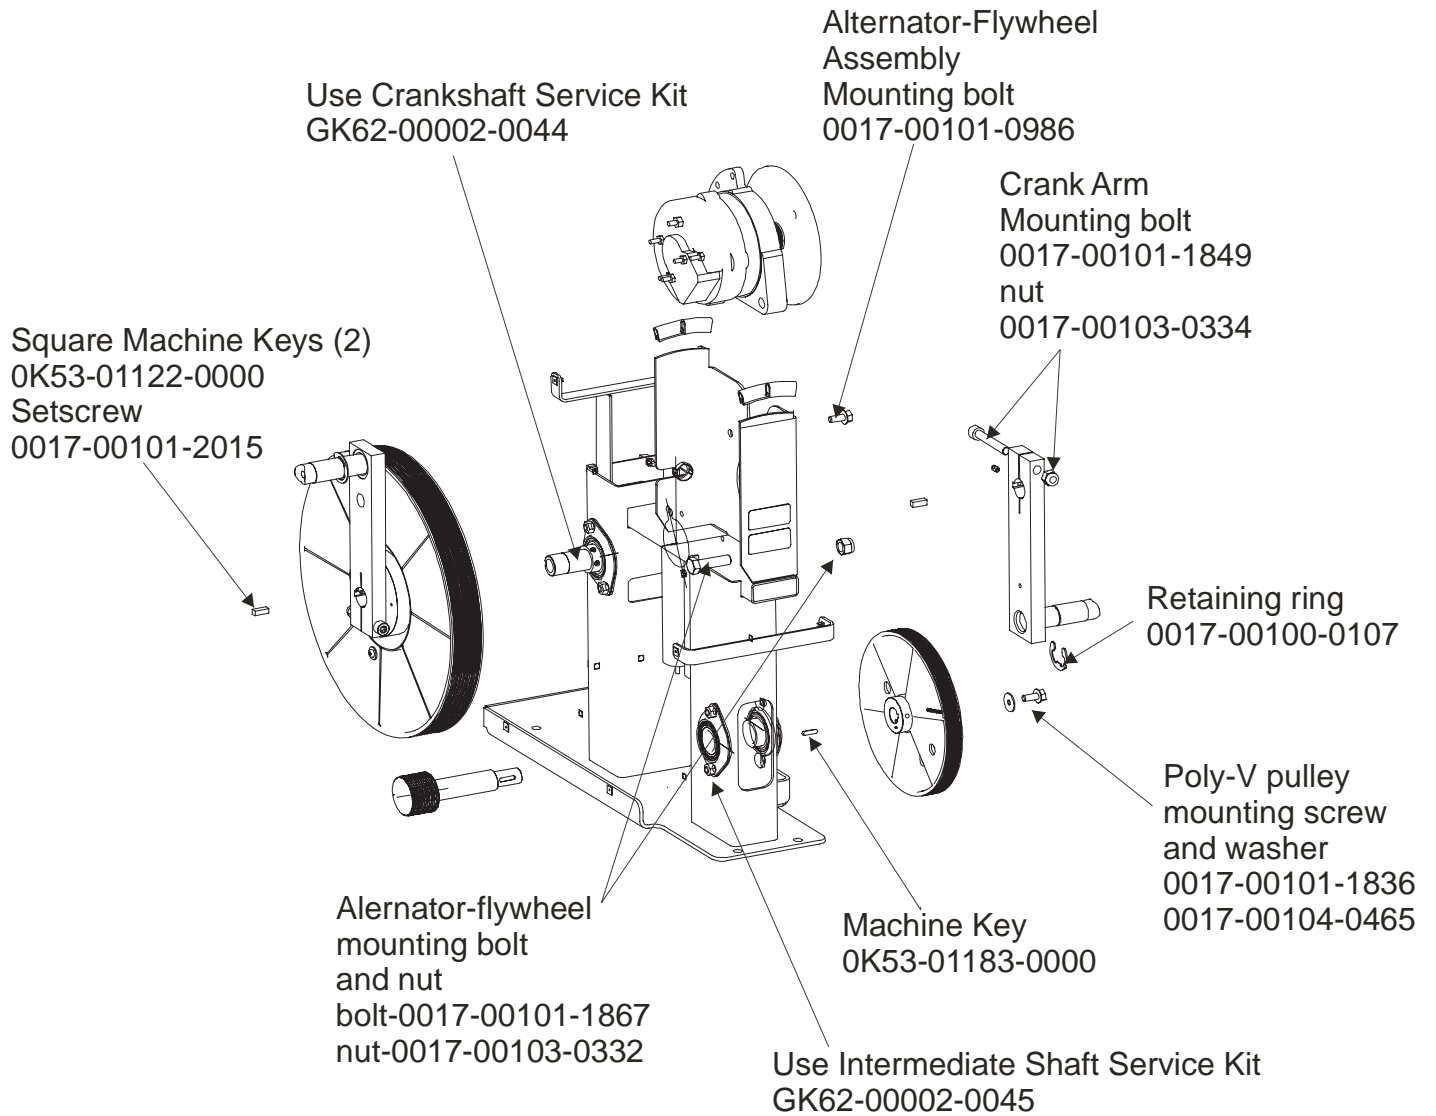

ARCTIC SILVER QUIET DRIVE 95Xi
Crank Arm Pulley Assembly

95X-0XXX-03
S/N AXB100000 and up

ARCTIC SILVER QUIET DRIVE 95Xi
Drive Module

95X-0XXX-03
S/N AXB100000 and up

ARCTIC SILVER QUIET DRIVE 95Xi

95X-0XXX-03

Cables

S/N AXB10000 and up