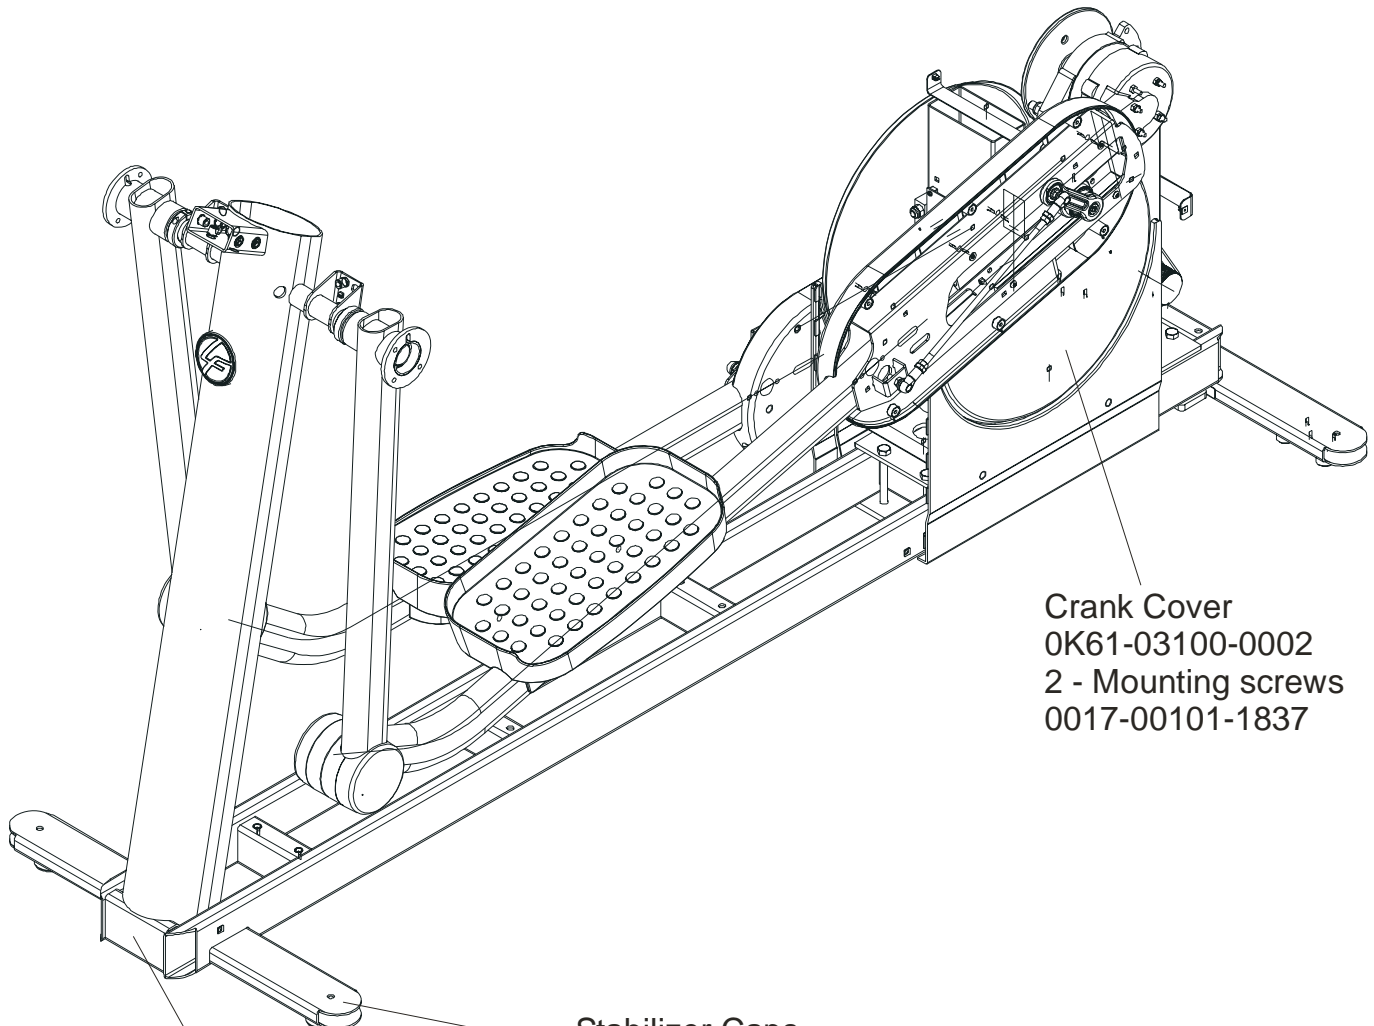

Crank Cover and Lower Caps

95X-0XXX-03

S/N AXB10000 and up

Crank Cover
OK61-03100-0002
2 - Mounting screws
0017-00101-1837

Stabilizer Caps
4 - OK62-01003-0000

Front Frame Cap
OK62-01004-0002
(Stealth Gray)
Mounting Screws
(Located on front sides of Ladder Frame Cover)
2- 0017-00101-1795