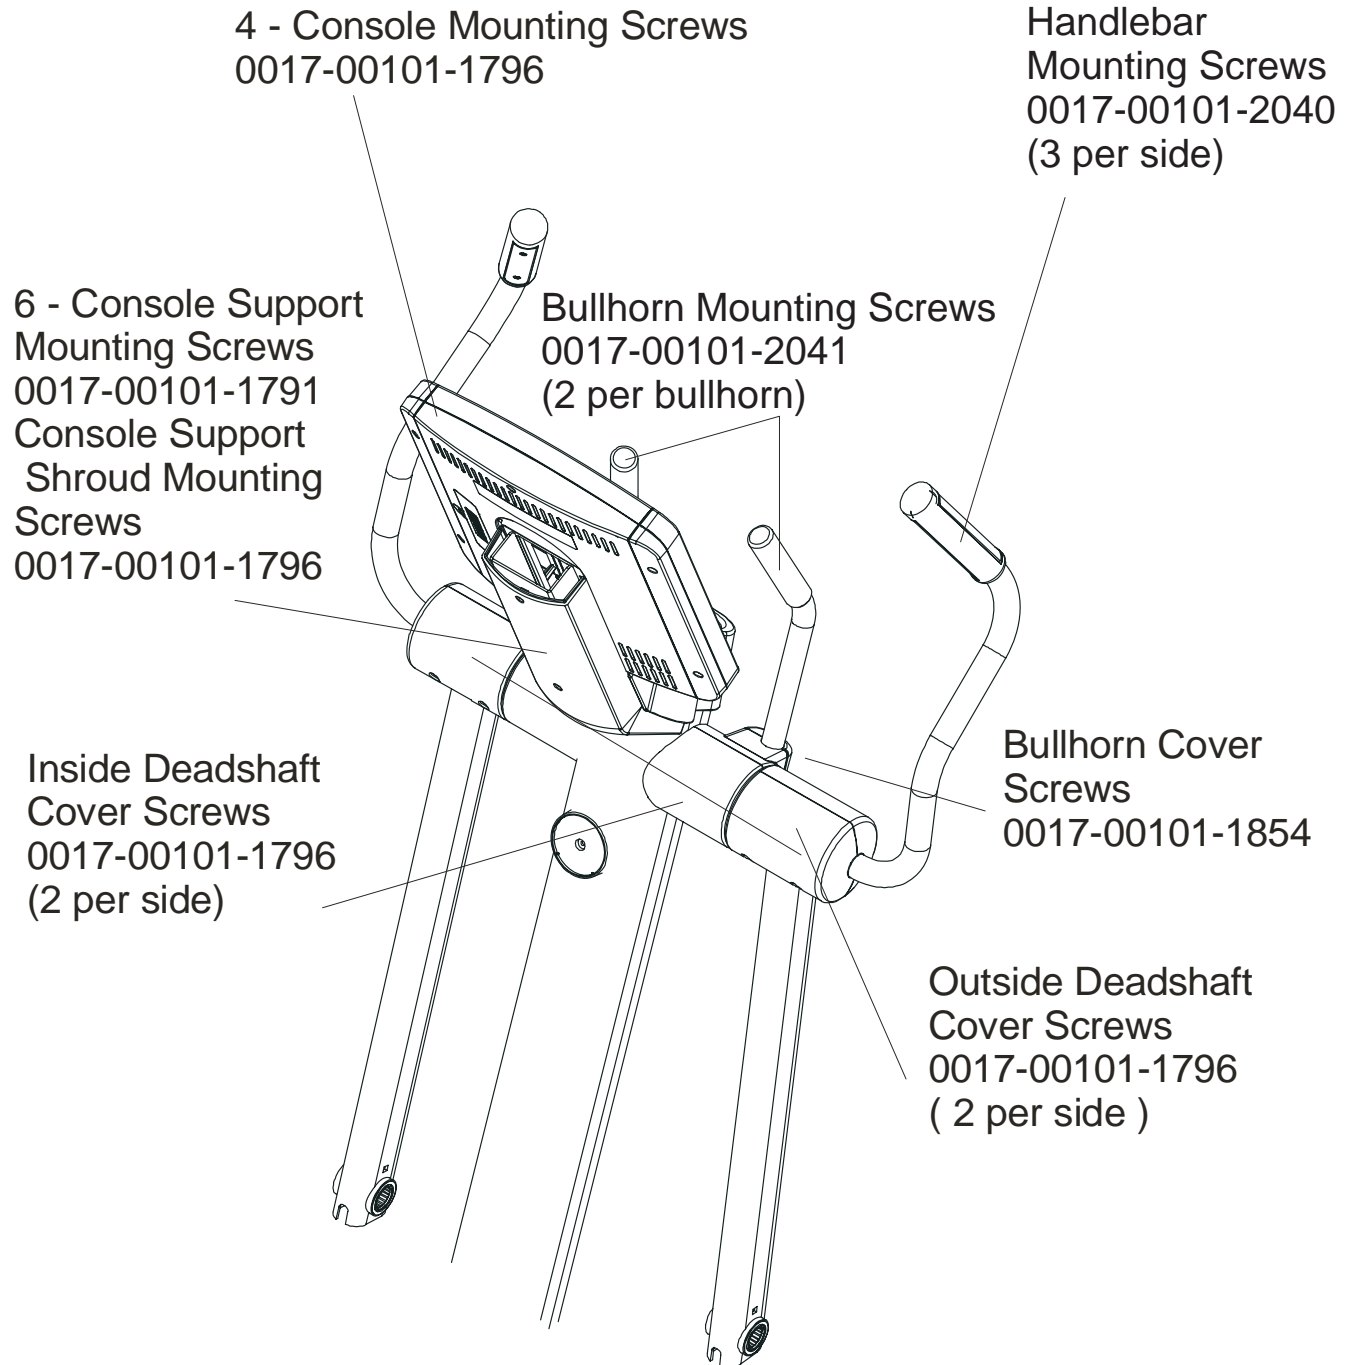

ARCTIC SILVER QUIET DRIVE 95Xi

Upper Frame Hardware

95X-0XXX-03

S/N AXB100000 and up

Items Not Shown:

Accessory Tray	0K62-01022-0001 (Stealth Gray)

Mounting Screws (2)	0017-00101-1846