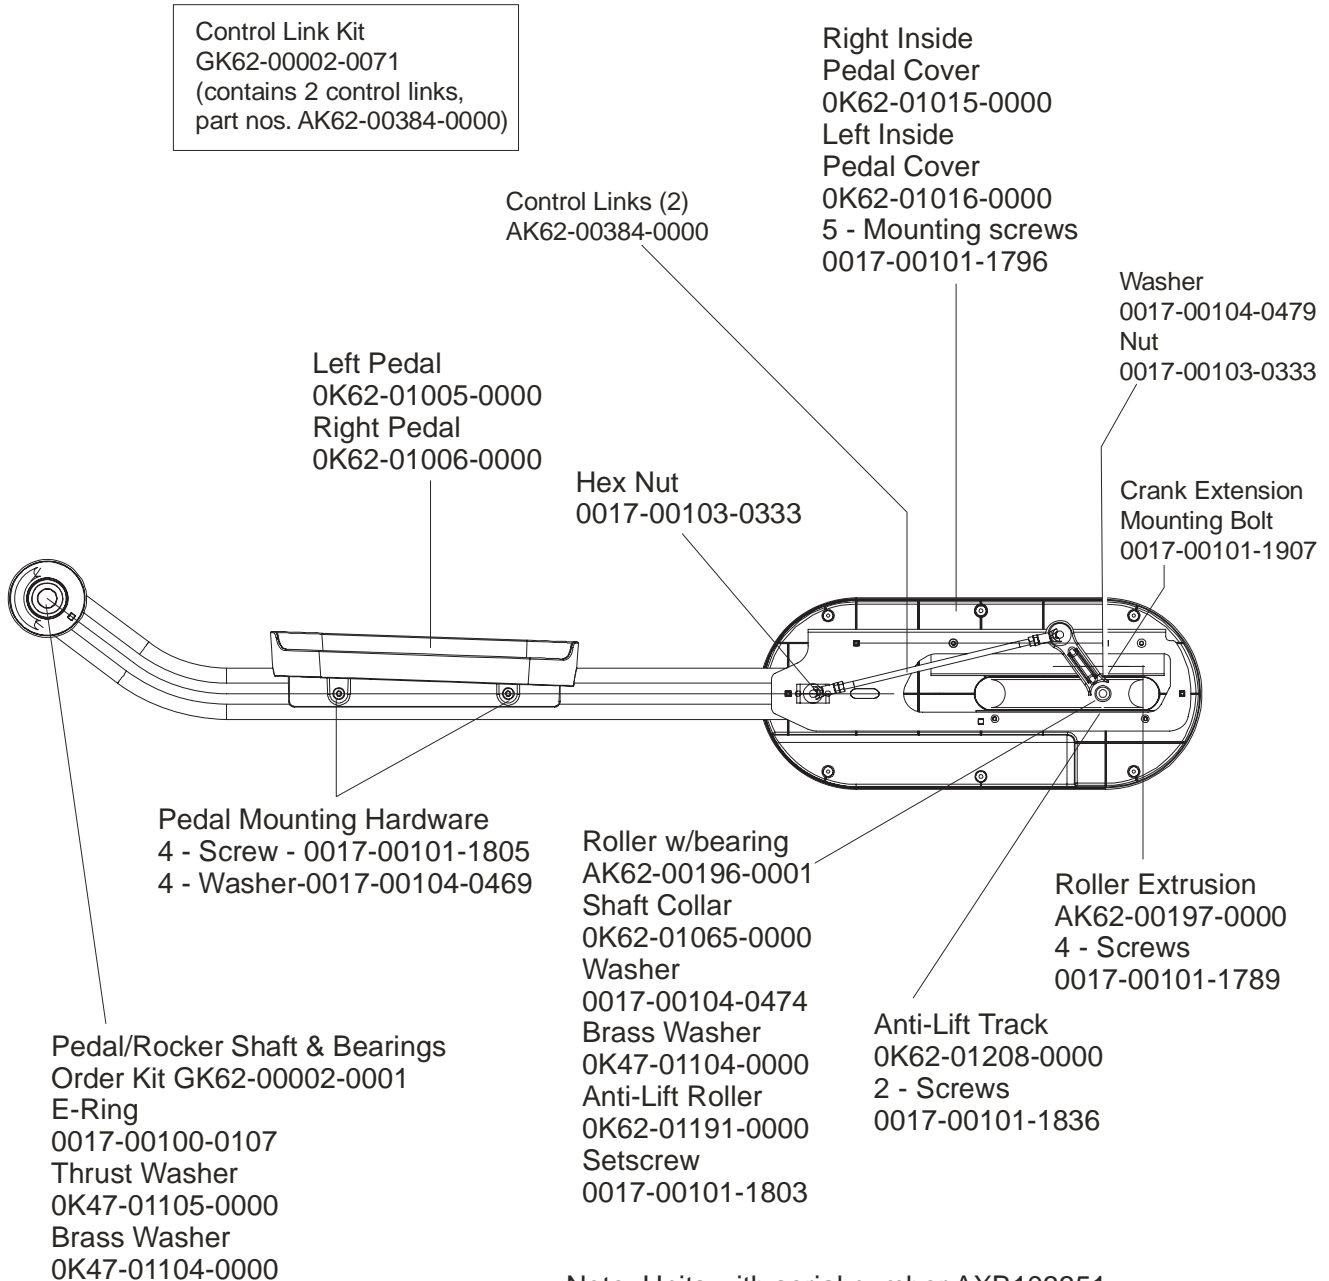

ARCTIC SILVER QUIET DRIVE 95Xi

95X-0XXX-03

Lower Frame Shrouds & Hardware

S/N AXB100000 and up

ARCTIC SILVER QUIET DRIVE 95Xi
Pedal Lever Assembly Components

95X-0XXX-03
S/N AXB100000 and up

Note: Units with serial number AXB103351 or lower will require kit GK62-00002-0015 when replacing either the tie rod assembly or the crank extension for the first time.