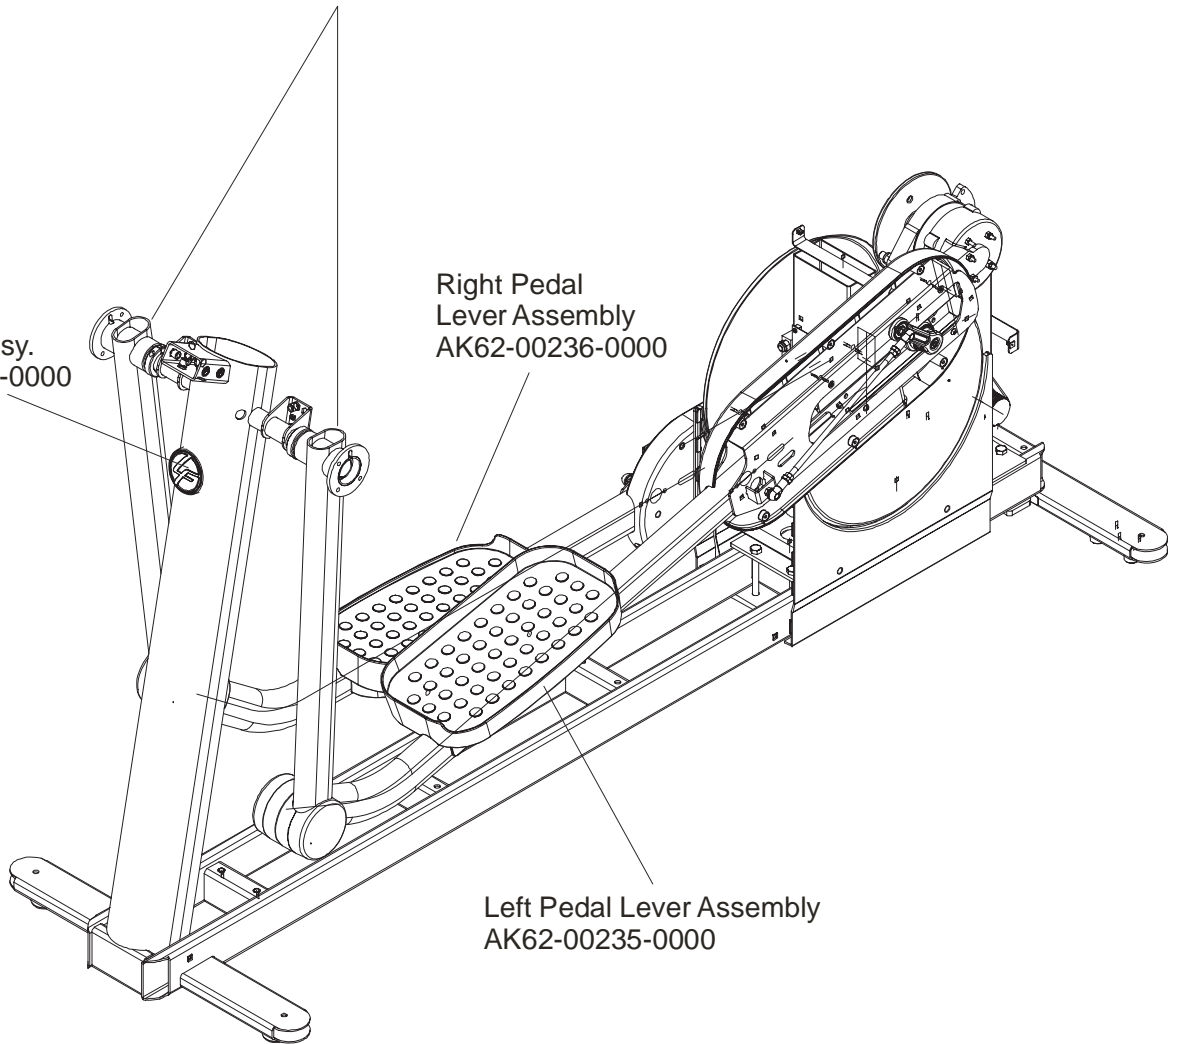

ARCTIC SILVER QUIET DRIVE 95Xi

95X-0XXX-03

Rocker Arms & Pedal Levers

S/N AXB100000 and up

Rocker Arms Kit
GK62-00002-0070
contents:

- Rocker Arms (2)
- Hardened Spacers (2)
- Oilite Washers (2)
- Retaining Rings (2)
- Loctite 620
- Alcohol pad

Rocker Arms
AK62-00062-0001
Shaft Collar w/Screws
0K61-01259-0000

LF Bug
Medallion Assy.
AK58-00245-0000

Right Pedal
Lever Assembly
AK62-00236-0000

Left Pedal Lever Assembly
AK62-00235-0000