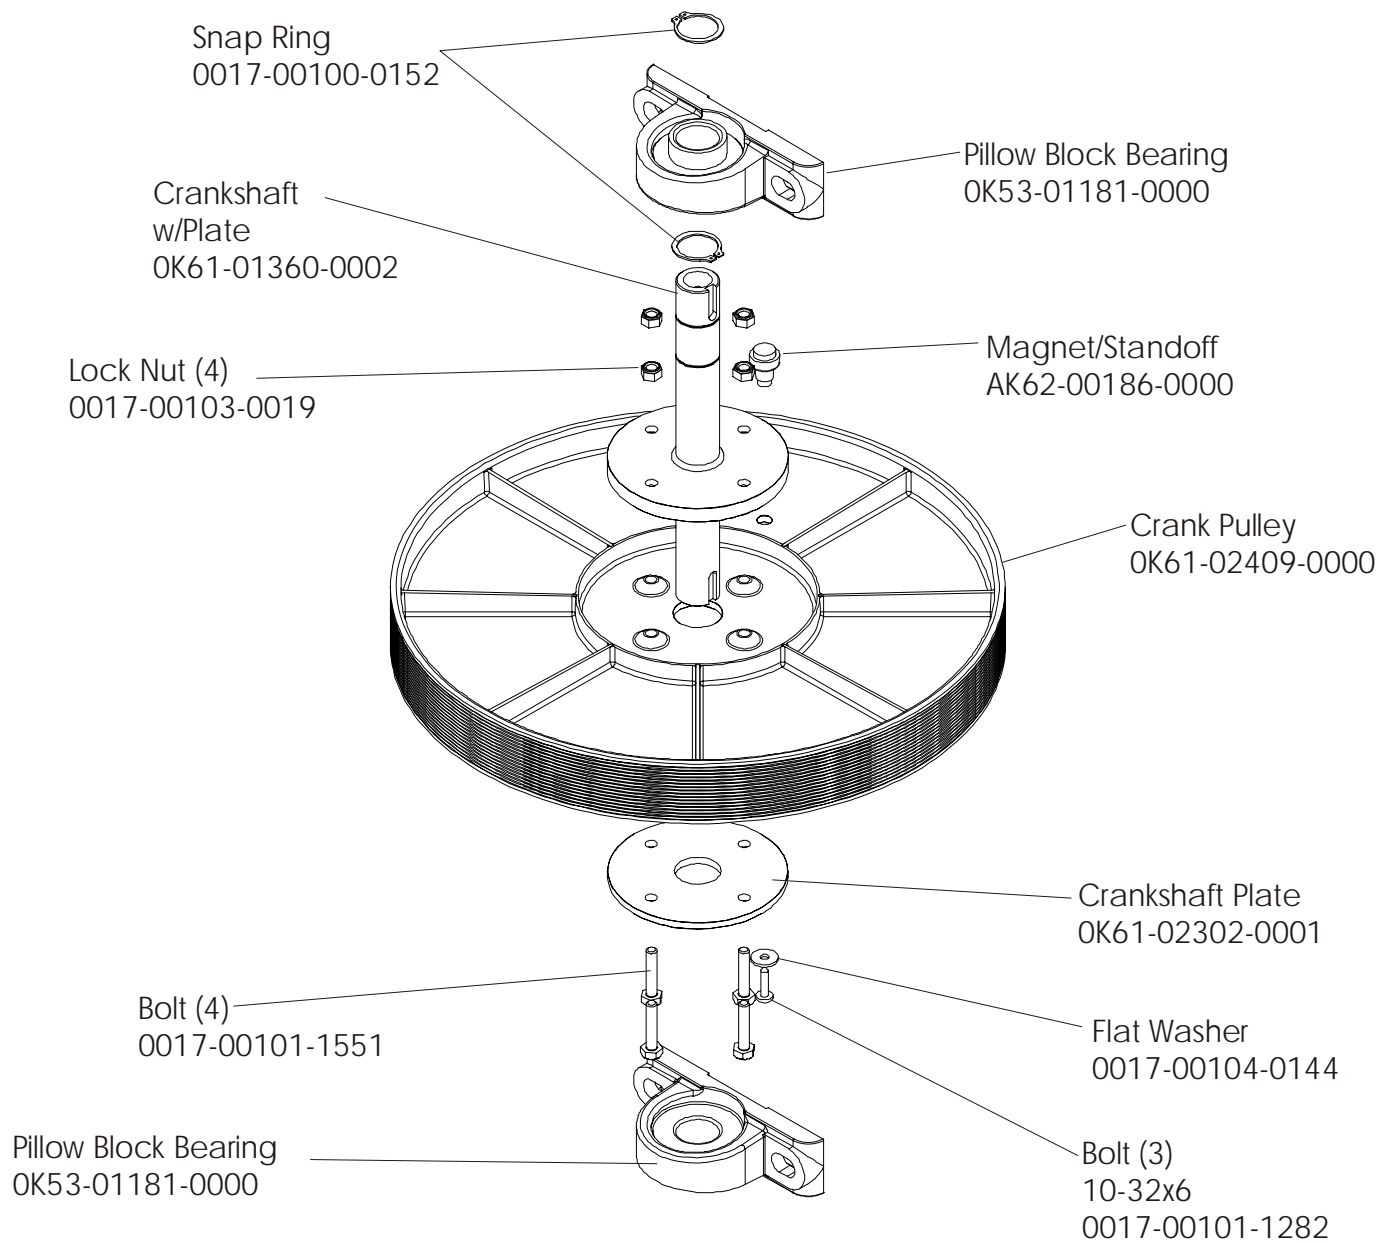

## Crank Arm w/Roller Assembly

---

**CT9500 Cross-Trainer CT95-0000-21**  
**Crankshaft Assembly AK61-00157-0002**

---