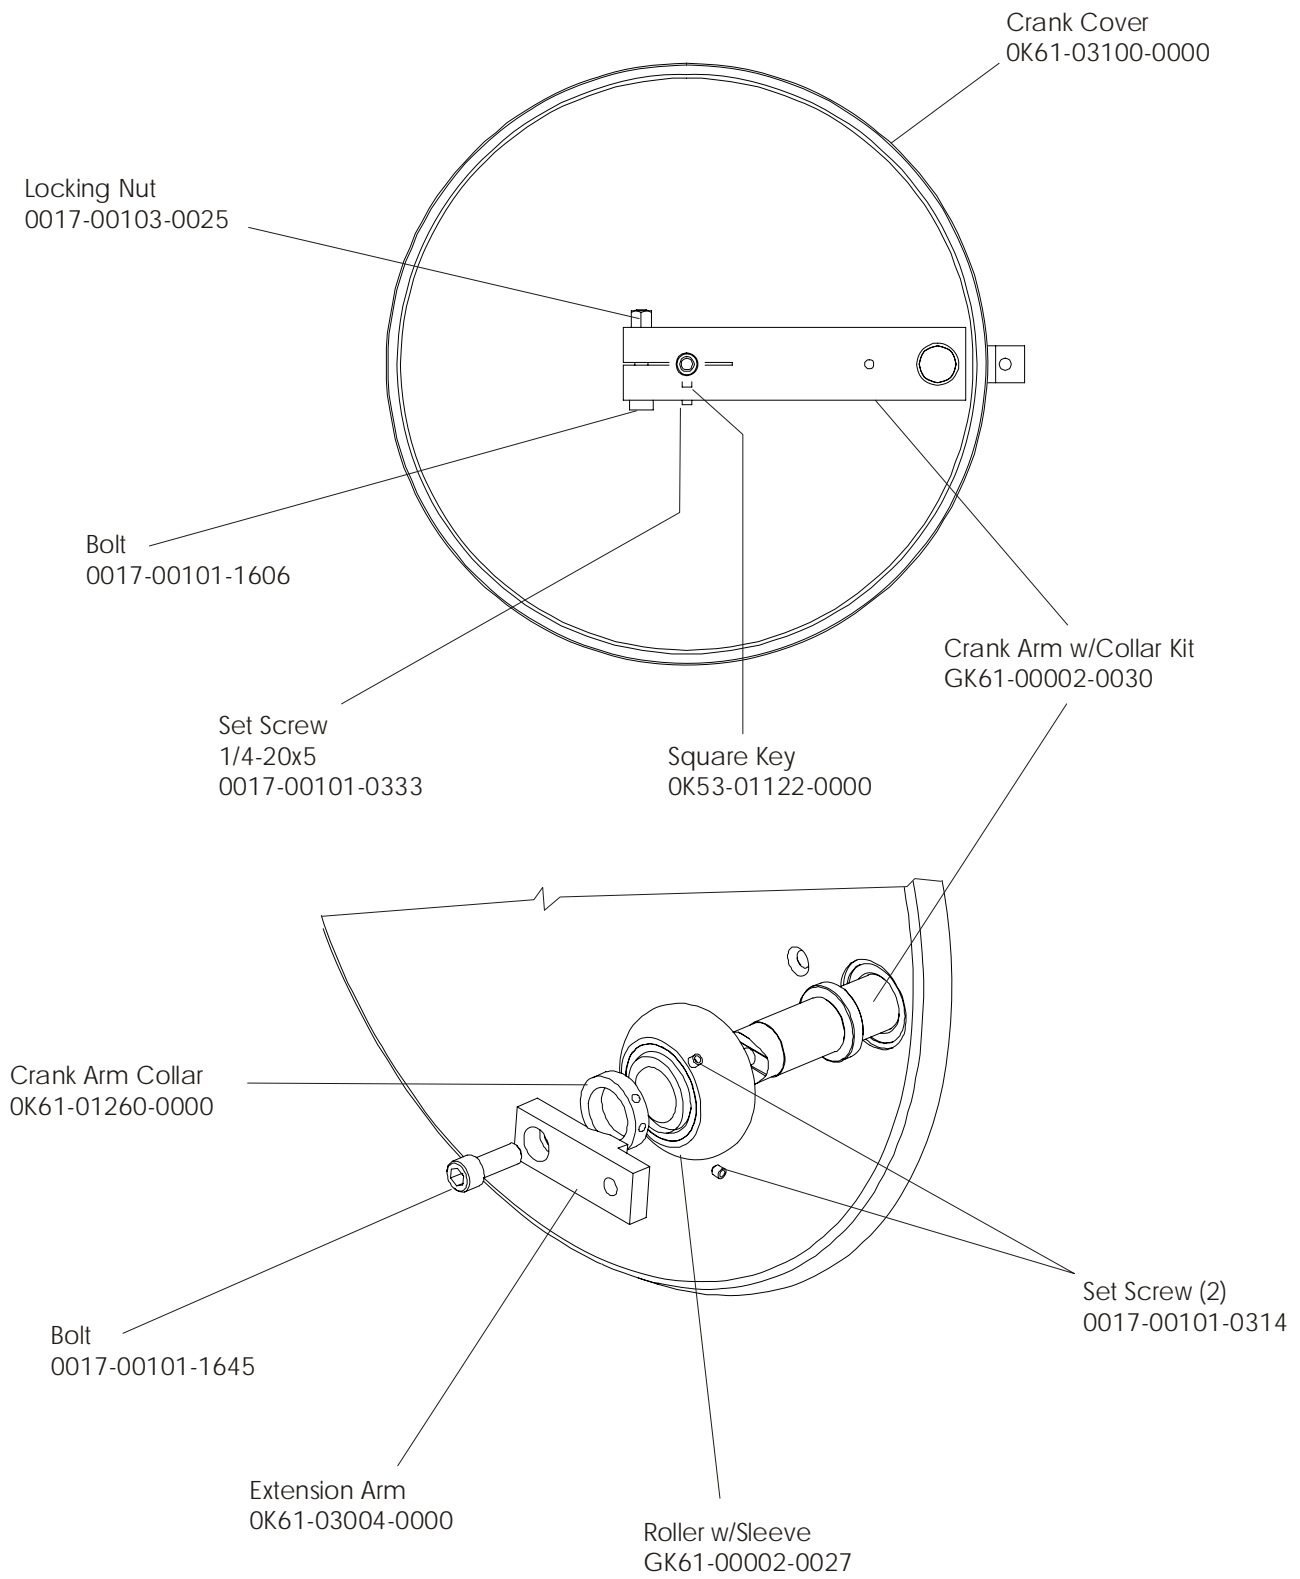

CT9500 Cross-Trainer CT95-0000-21

Crank Arm w/Roller Assembly