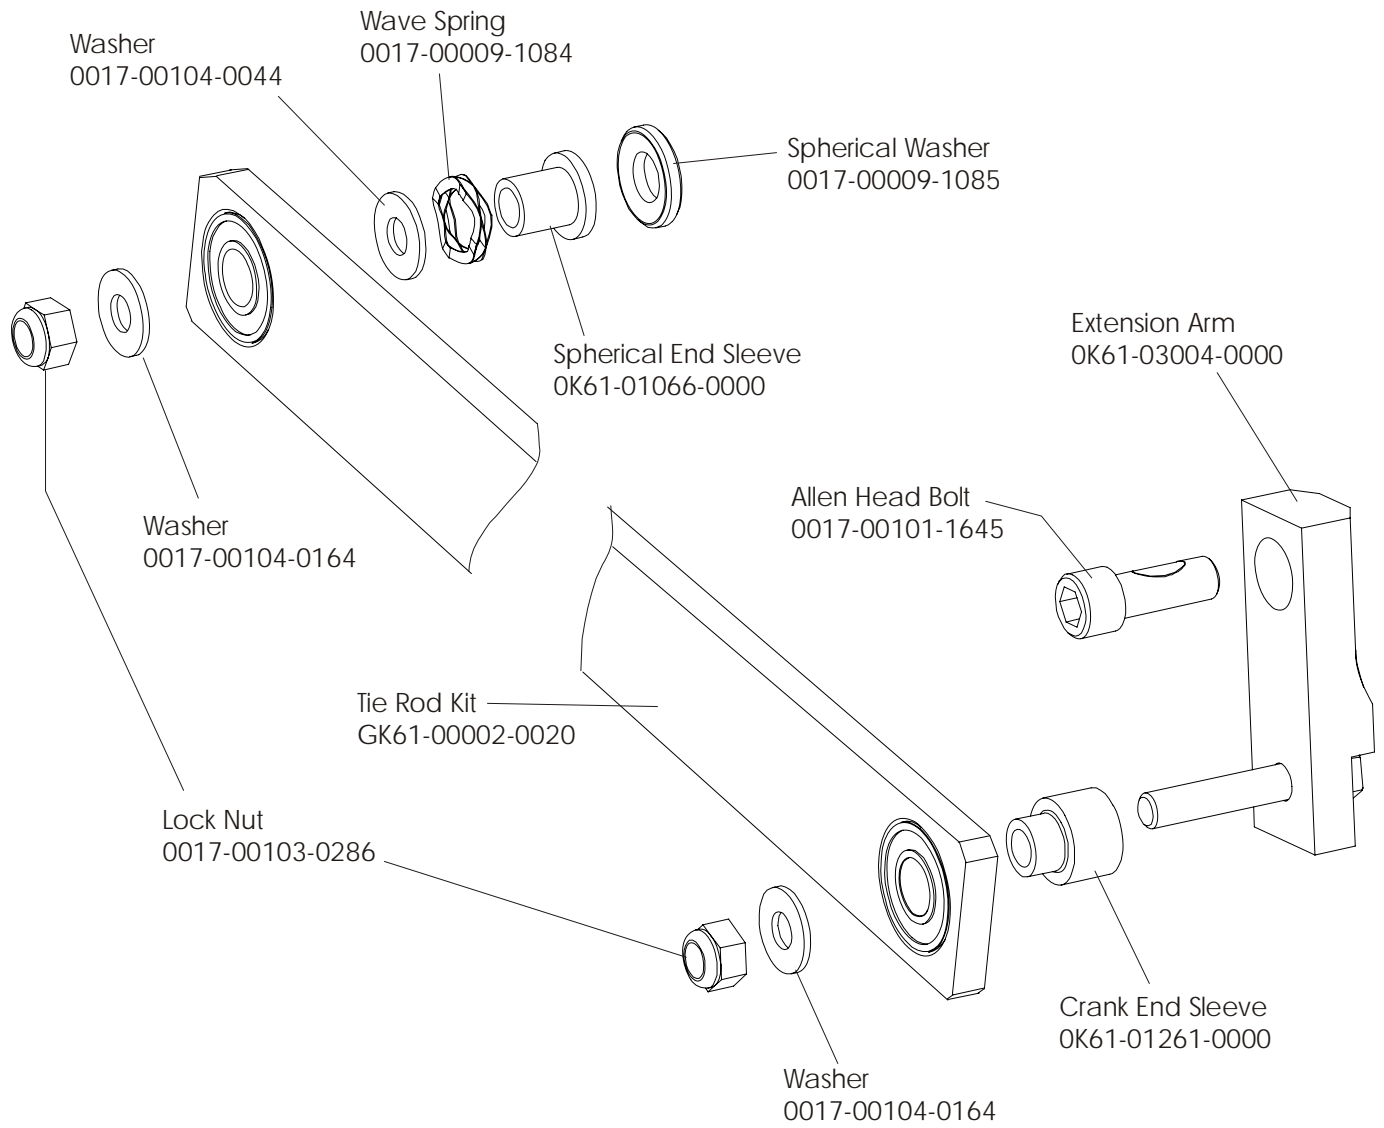

CT9500 Cross-Trainer CT95-0000-21

Final Frame Drive Linkage Assembly