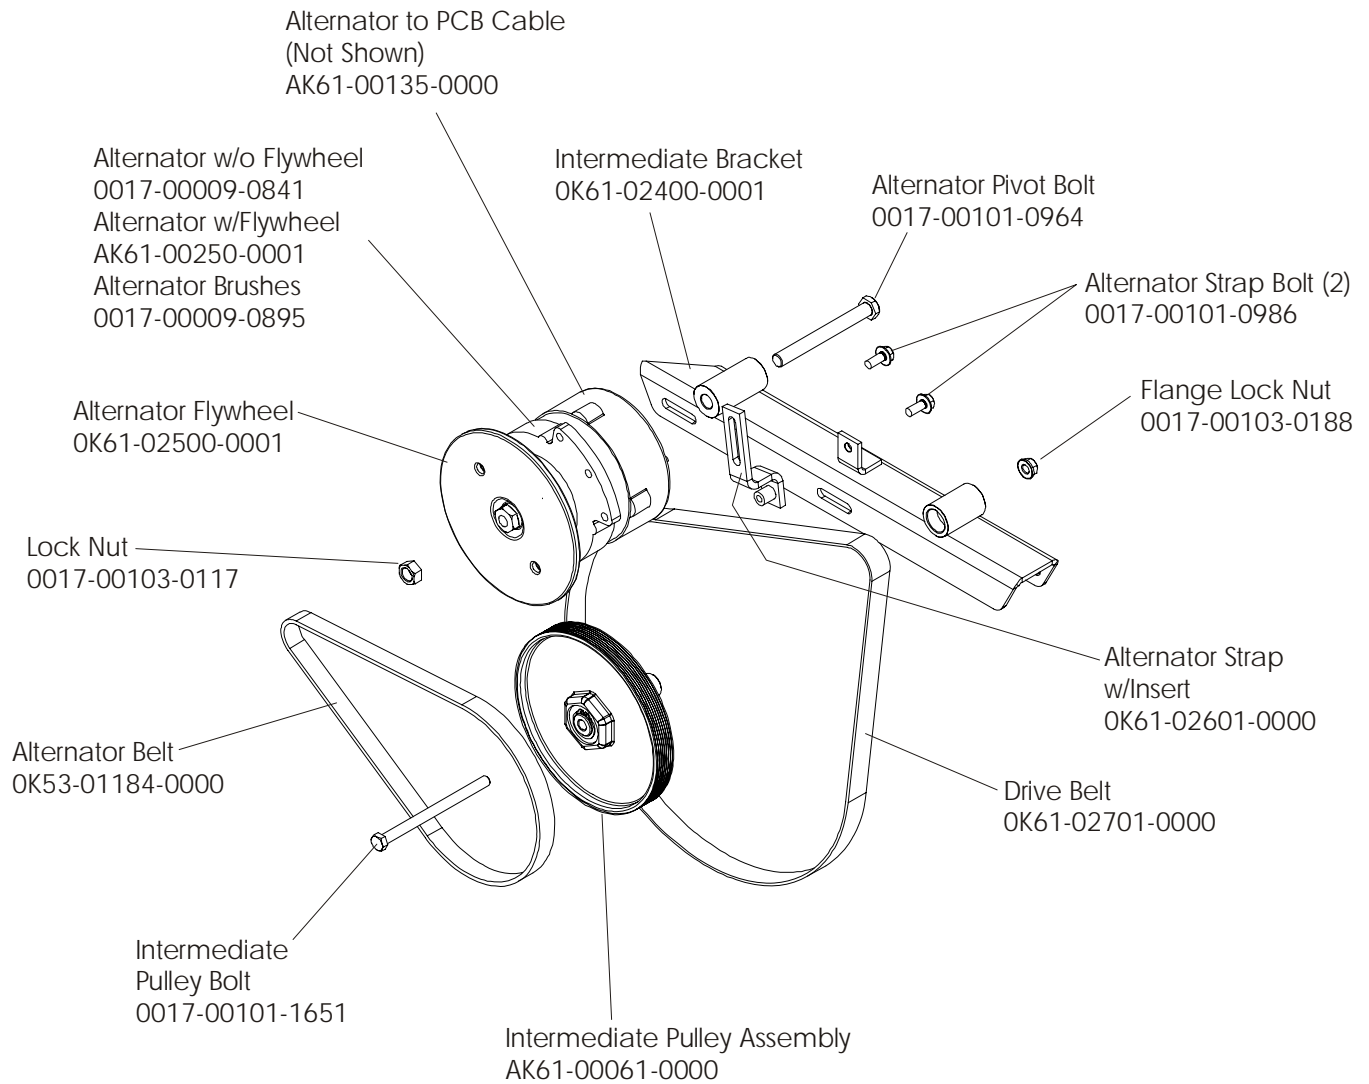

CT9500 Cross-Trainer CT95-0000-21

Drive Belts and Alternator