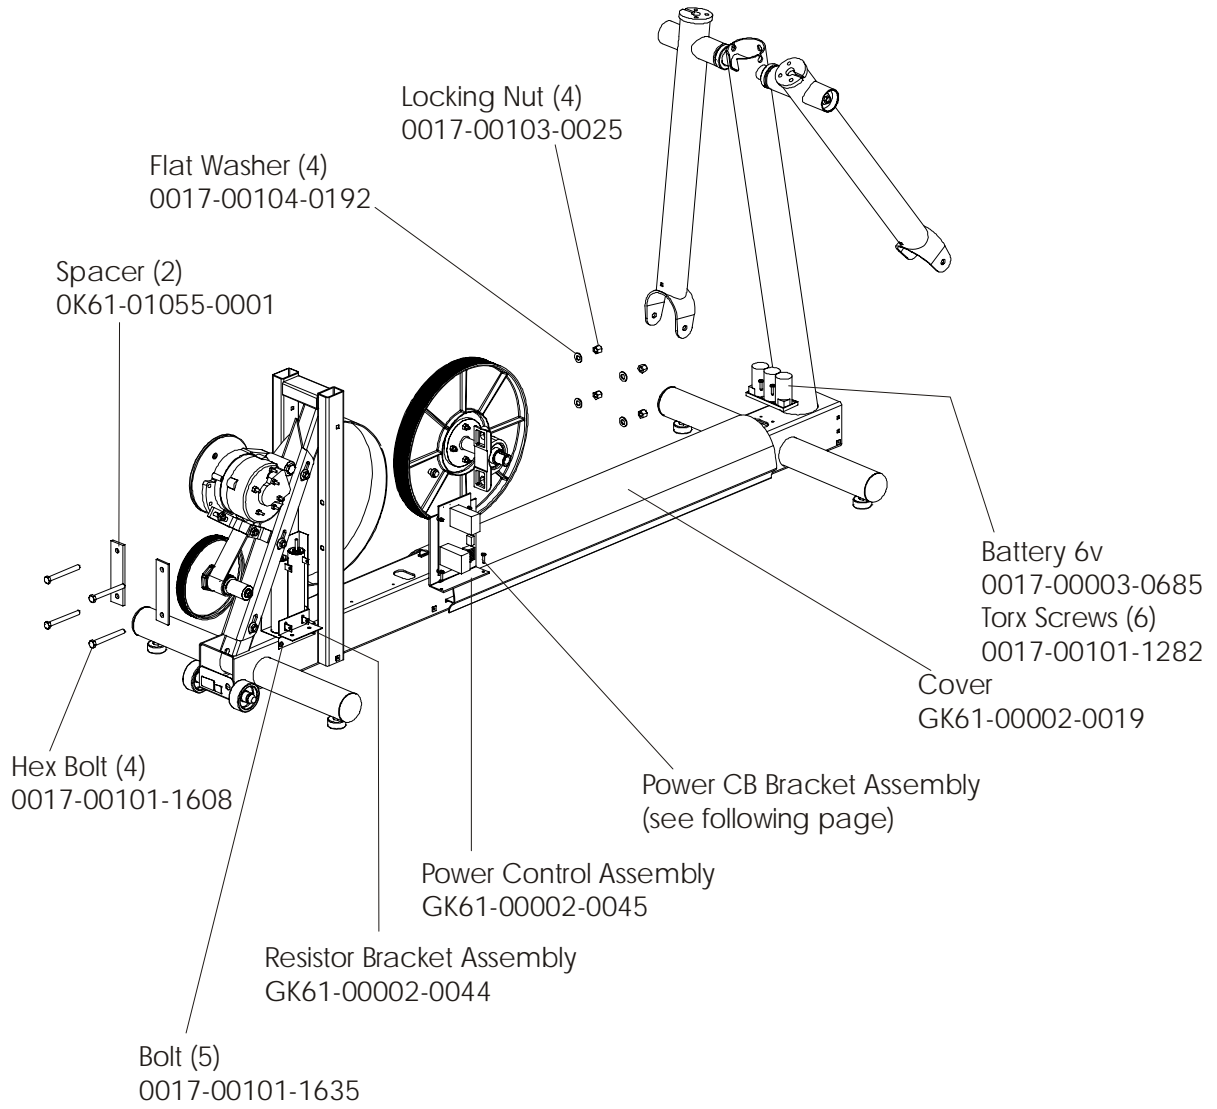

CT9500 Cross-Trainer CT95-0000-21

Battery, Brackets, and Frame Cover