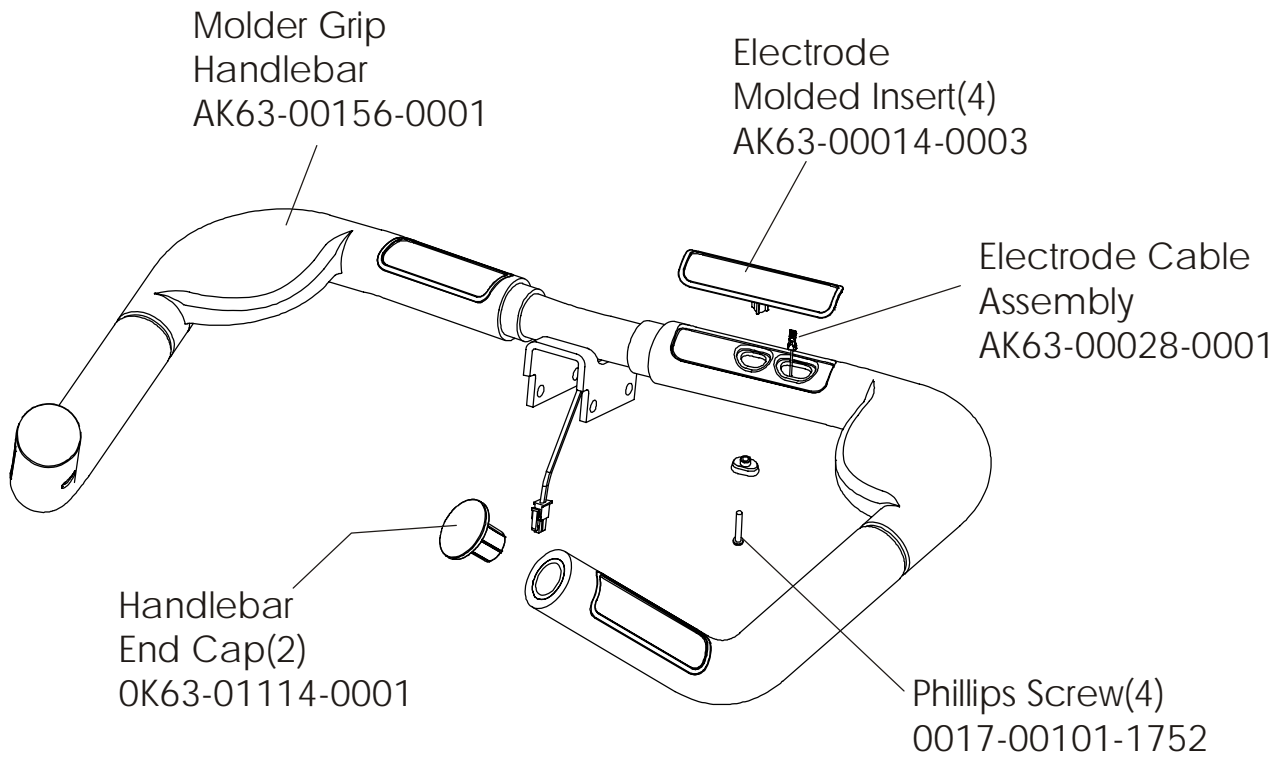

LifeFitness

Arctic Silver 90C Upright Bike

Customer Support Services
PARTS MANUAL revised 16 Jan 2012

MISCELLANEOUS	3
CONSOLE COMPONENTS	4
CONSOLE MOUNTING SCREWS AND POLAR COVERS	5
ALTERNATOR W/PULLEY	6
CRANKSHAFT AND BEARING ASSEMBLY	7
INTERMEDIATE SHAFT AND BEARING ASSEMBLY.....	8
SEAT LATCH ASSEMBLY	9
SEAT POST ASSEMBLY	10
SEAT POST SHROUDS.....	11
IDLER BRACKET ASSEMBLY	12
CONSOLE SUPPORT ASSEMBLY	13
LEFT SIDE SHROUD AND CRANKARM	14
RIGHT SIDE SHROUD AND CRANKARM.....	15
PCB MOUNTING BRACKET ASSEMBLY	16
FRONT WHEELS	17
RESISTOR ASSEMBLY.....	18
HANDLEBAR ASSEMBLY	19
BELTS.....	20
CABLES	21

Note: When this model is ordered with an attachable LCD TV it becomes a 90CER-XXXX-04. See the Entertainment parts list marked LCD-0XXX-02 for the part numbers and descriptions for the LCD TV, remote and hardware for this product.

Note: The version -04 90C has Life Pulse sensors for reading Heart Rate and is pre-wired for attachable LCD TV's.

Console Assembly	Bezel/SW/W/Overlay Assy.
AK63-00290-0001 Eng	AK63-00167-0001 Eng
AK63-00290-0002 Eng Met	AK63-00167-0001 Eng Met
AK63-00290-0003 Ger Met	AK63-00167-0003 Ger Met
AK63-00290-0004 Spn Met	AK63-00167-0004 Spn Met
AK63-00290-0008 ItI Met	AK63-00167-0008 ItI Met
AK63-00290-0009 Dut Met	AK63-00167-0009 Dut Met
AK63-00290-0010 Por Met	AK63-00167-0010 Por Met

Left Seat Post Shroud
OK63-01092-0010

Screw
0017-00101-1741

Right Seat Post Shroud
OK63-01092-0009

Assembly Number – AK63-00049-0000

Alternator Belt
OK63-01065-0000

Intermediate Belt
OK63-01066-0001