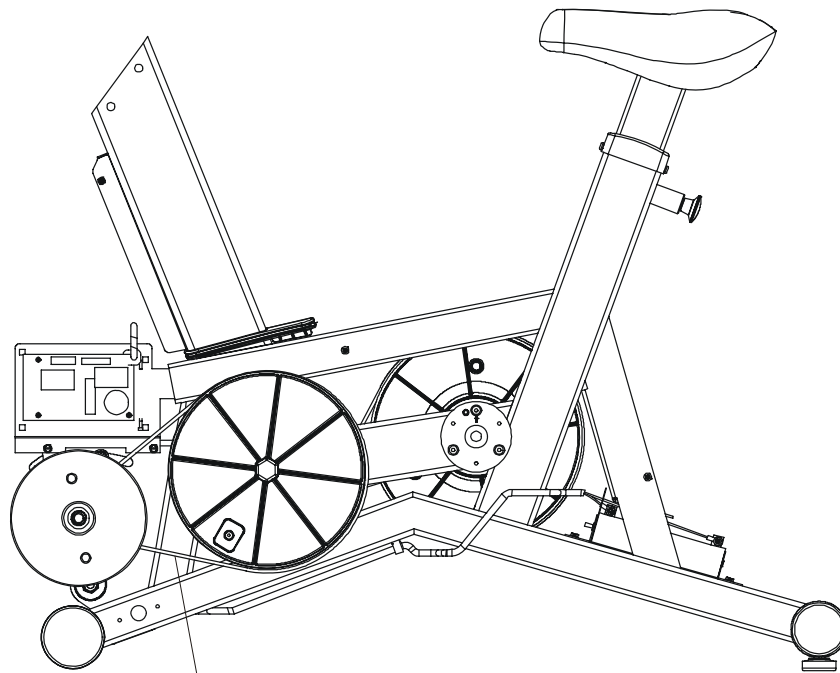

LifeFitness

Arctic Silver 90C Upright Bike

Customer Support Services
PARTS MANUAL revised 16 Jan 2012

MISCELLANEOUS	3
CONSOLE COMPONENTS	4
CONSOLE MOUNTING SCREWS AND POLAR COVERS	5
ALTERNATOR W/PULLEY	6
CRANKSHAFT AND BEARING ASSEMBLY	7
INTERMEDIATE SHAFT AND BEARING ASSEMBLY.....	8
SEAT LATCH ASSEMBLY	9
SEAT POST ASSEMBLY	10
SEAT POST SHROUDS.....	11
IDLER BRACKET ASSEMBLY	12
CONSOLE SUPPORT ASSEMBLY	13
LEFT SIDE SHROUD AND CRANKARM	14
RIGHT SIDE SHROUD AND CRANKARM.....	15
PCB MOUNTING BRACKET ASSEMBLY	16
FRONT WHEELS	17
RESISTOR ASSEMBLY.....	18
HANDLEBAR ASSEMBLY	19
BELTS.....	20
CABLES	21

Note: When this model is ordered with an attachable LCD TV it becomes a 90CER-XXXX-04. See the Entertainment parts list marked LCD-0XXX-02 for the part numbers and descriptions for the LCD TV, remote and hardware for this product.

Left Seat Post Shroud
OK63-01092-0010

Screw
0017-00101-1741

Right Seat Post Shroud
OK63-01092-0009

Assembly Number – AK63-00049-0000

Alternator Belt
OK63-01065-0000

Intermediate Belt
OK63-01066-0001