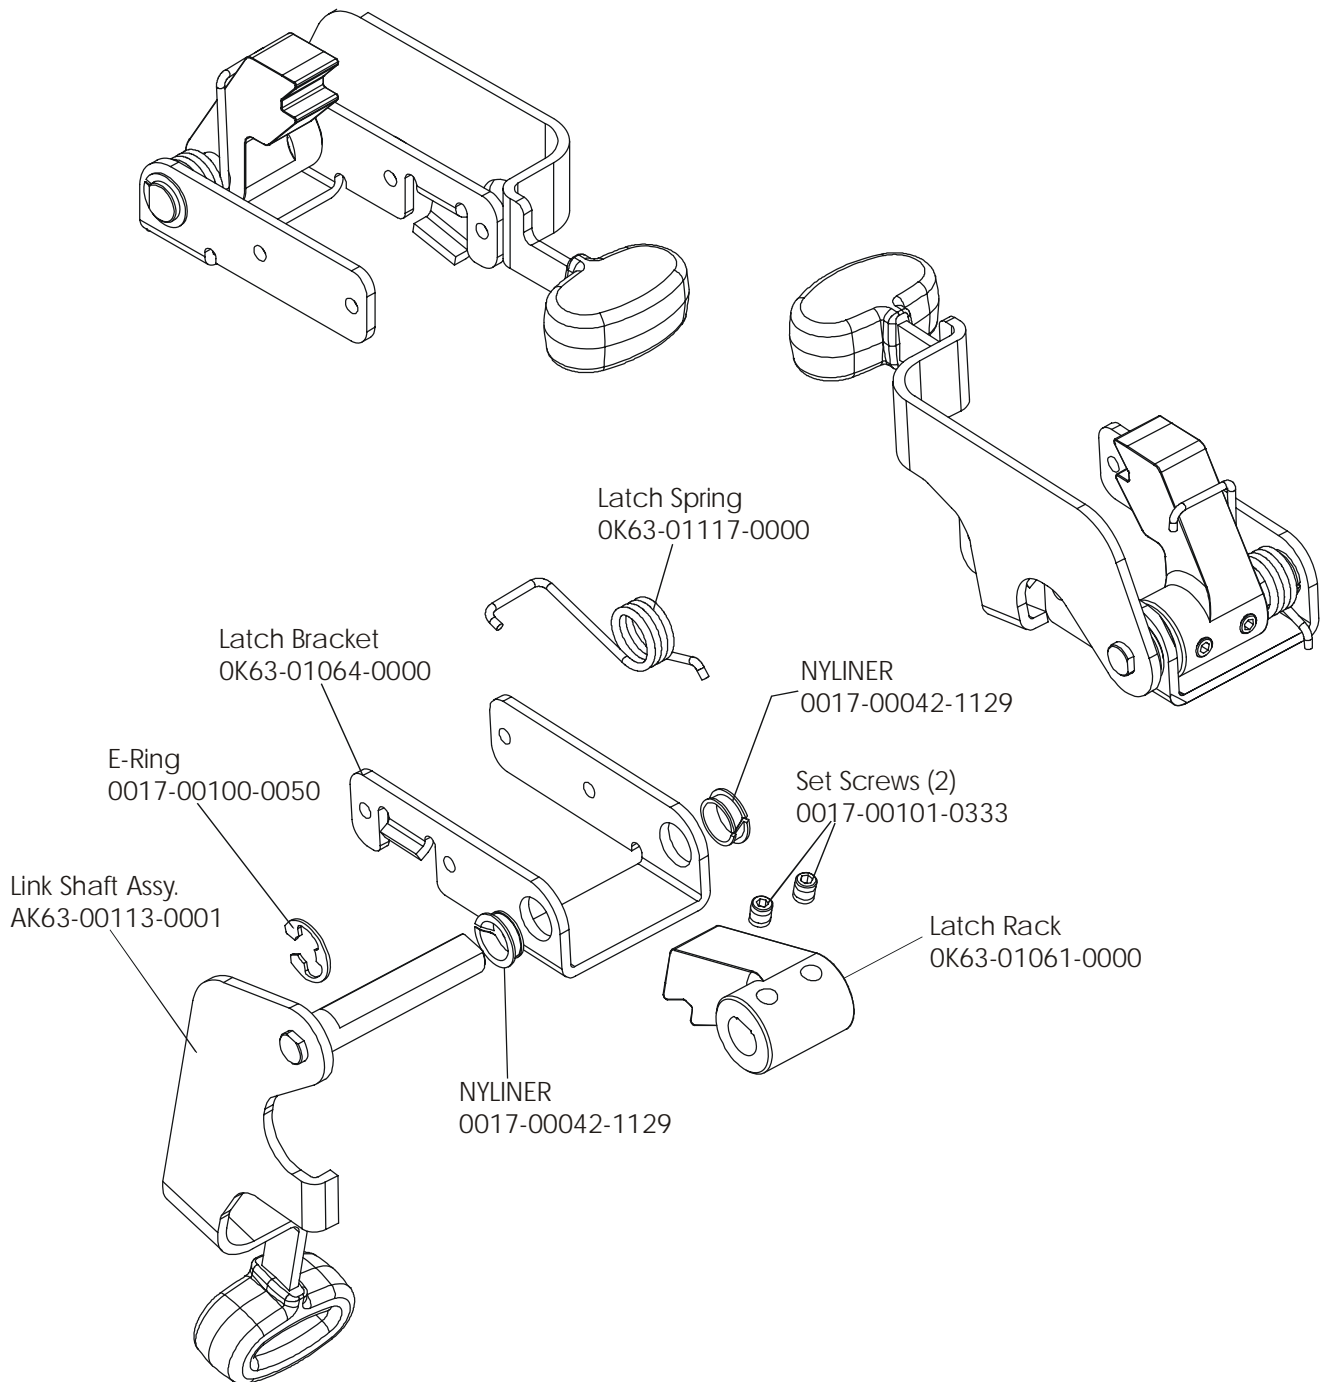

LifeFitness

Arctic Silver 90C Upright Bike

Customer Support Services
PARTS MANUAL revised 16 Jan 2012

MISCELLANEOUS	3
CONSOLE COMPONENTS	4
CONSOLE MOUNTING SCREWS AND POLAR COVERS	5
ALTERNATOR W/PULLEY	6
CRANKSHAFT AND BEARING ASSEMBLY	7
INTERMEDIATE SHAFT AND BEARING ASSEMBLY.....	8
SEAT LATCH ASSEMBLY	9
SEAT POST ASSEMBLY	10
SEAT POST SHROUDS.....	11
IDLER BRACKET ASSEMBLY	12
CONSOLE SUPPORT ASSEMBLY	13
LEFT SIDE SHROUD AND CRANKARM	14
RIGHT SIDE SHROUD AND CRANKARM.....	15
PCB MOUNTING BRACKET ASSEMBLY	16
FRONT WHEELS	17
RESISTOR ASSEMBLY.....	18
HANDLEBAR ASSEMBLY	19
BELTS.....	20
CABLES	21

Note: When this model is ordered with an attachable LCD TV it becomes a 90CER-XXXX-04. See the Entertainment parts list marked LCD-0XXX-02 for the part numbers and descriptions for the LCD TV, remote and hardware for this product.

Note: The version -04 90C has Life Pulse sensors for reading Heart Rate and is pre-wired for attachable LCD TV's.

Console Assembly	Bezel/SW/W/Overlay Assy.
AK63-00290-0001 Eng	AK63-00167-0001 Eng
AK63-00290-0002 Eng Met	AK63-00167-0001 Eng Met
AK63-00290-0003 Ger Met	AK63-00167-0003 Ger Met
AK63-00290-0004 Spn Met	AK63-00167-0004 Spn Met
AK63-00290-0008 ItI Met	AK63-00167-0008 ItI Met
AK63-00290-0009 Dut Met	AK63-00167-0009 Dut Met
AK63-00290-0010 Por Met	AK63-00167-0010 Por Met

Left Seat Post Shroud
OK63-01092-0010

Screw
0017-00101-1741

Right Seat Post Shroud
OK63-01092-0009

Assembly Number – AK63-00049-0000

Alternator Belt
OK63-01065-0000

Intermediate Belt
OK63-01066-0001