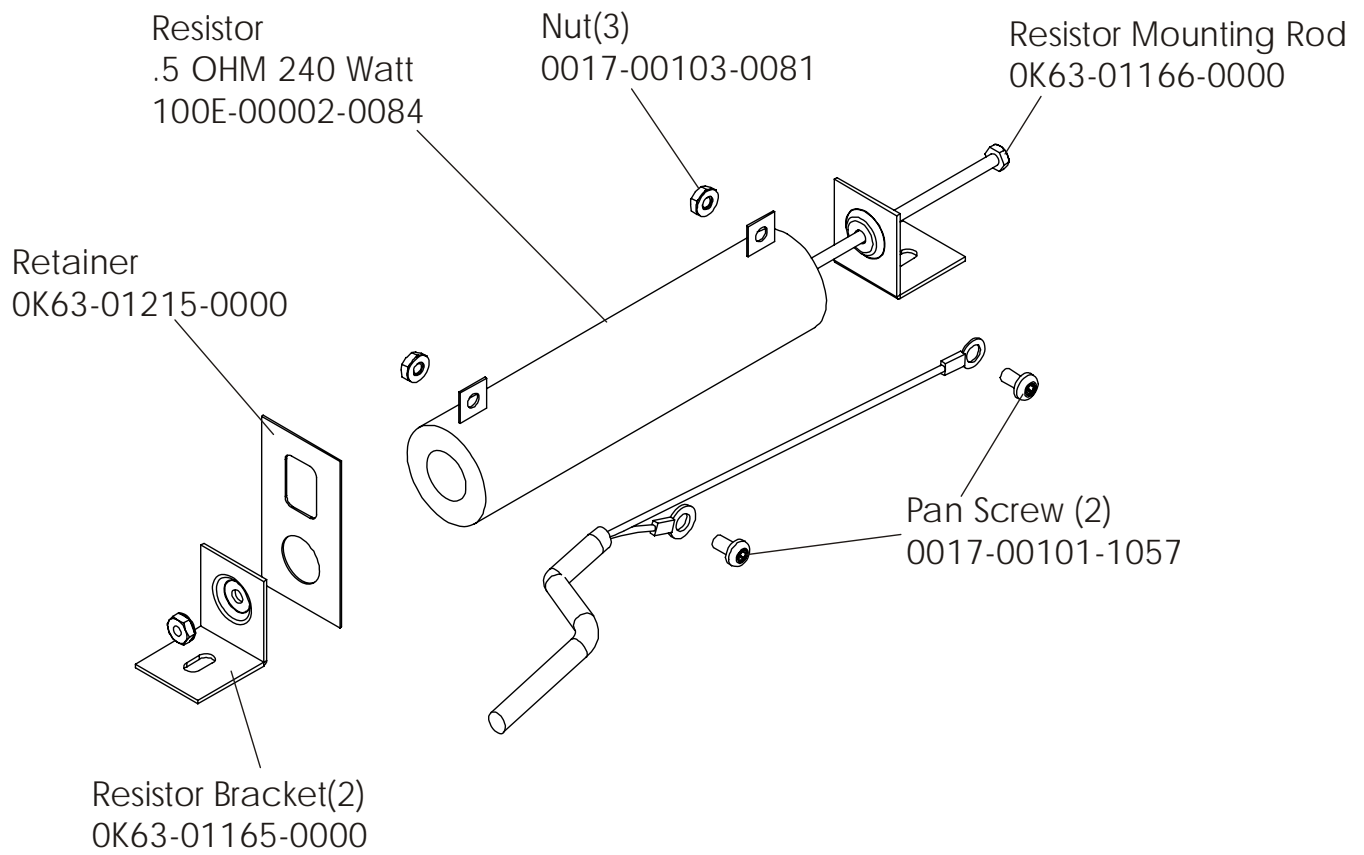

LifeFitness

Arctic Silver 90C Upright Bike

Customer Support Services
PARTS MANUAL revised 16 Jan 2012

MISCELLANEOUS	3
CONSOLE COMPONENTS	4
CONSOLE MOUNTING SCREWS AND POLAR COVERS	5
ALTERNATOR W/PULLEY	6
CRANKSHAFT AND BEARING ASSEMBLY	7
INTERMEDIATE SHAFT AND BEARING ASSEMBLY.....	8
SEAT LATCH ASSEMBLY	9
SEAT POST ASSEMBLY	10
SEAT POST SHROUDS.....	11
IDLER BRACKET ASSEMBLY	12
CONSOLE SUPPORT ASSEMBLY	13
LEFT SIDE SHROUD AND CRANKARM	14
RIGHT SIDE SHROUD AND CRANKARM.....	15
PCB MOUNTING BRACKET ASSEMBLY	16
FRONT WHEELS	17
RESISTOR ASSEMBLY.....	18
HANDLEBAR ASSEMBLY	19
BELTS.....	20
CABLES	21

Note: When this model is ordered with an attachable LCD TV it becomes a 90CER-XXXX-04. See the Entertainment parts list marked LCD-0XXX-02 for the part numbers and descriptions for the LCD TV, remote and hardware for this product.

Note: The version -04 90C has Life Pulse sensors for reading Heart Rate and is pre-wired for attachable LCD TV's.

Console Assembly	Bezel/SW/W/Overlay Assy.
AK63-00290-0001 Eng	AK63-00167-0001 Eng
AK63-00290-0002 Eng Met	AK63-00167-0001 Eng Met
AK63-00290-0003 Ger Met	AK63-00167-0003 Ger Met
AK63-00290-0004 Spn Met	AK63-00167-0004 Spn Met
AK63-00290-0008 ItI Met	AK63-00167-0008 ItI Met
AK63-00290-0009 Dut Met	AK63-00167-0009 Dut Met
AK63-00290-0010 Por Met	AK63-00167-0010 Por Met

Left Seat Post Shroud
OK63-01092-0010

Screw
0017-00101-1741

Right Seat Post Shroud
OK63-01092-0009

Assembly Number – AK63-00049-0000

Alternator Belt
OK63-01065-0000

Intermediate Belt
OK63-01066-0001