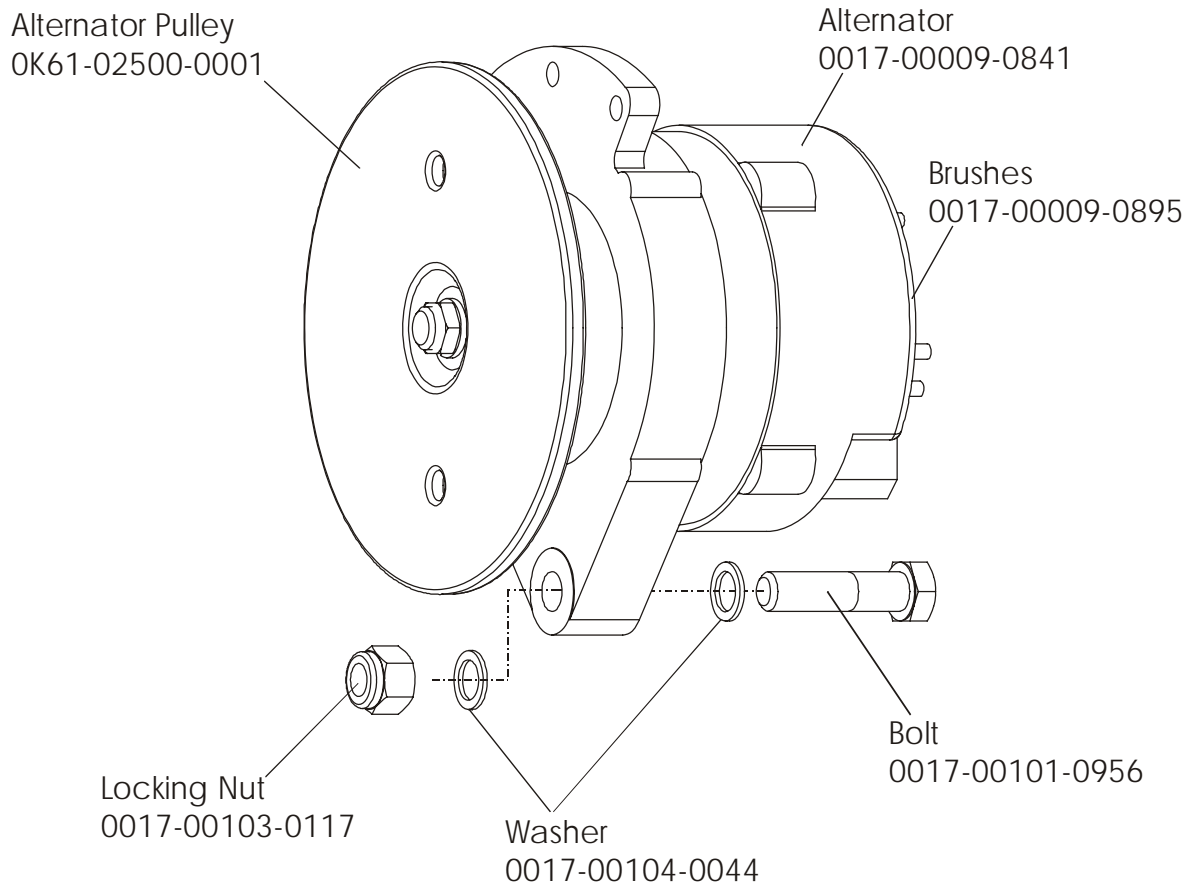

LifeFitness

Arctic Silver 90C Upright Bike

Customer Support Services
PARTS MANUAL revised 16 Jan 2012

MISCELLANEOUS	3
CONSOLE COMPONENTS	4
CONSOLE MOUNTING SCREWS AND POLAR COVERS	5
ALTERNATOR W/PULLEY	6
CRANKSHAFT AND BEARING ASSEMBLY	7
INTERMEDIATE SHAFT AND BEARING ASSEMBLY.....	8
SEAT LATCH ASSEMBLY	9
SEAT POST ASSEMBLY	10
SEAT POST SHROUDS.....	11
IDLER BRACKET ASSEMBLY	12
CONSOLE SUPPORT ASSEMBLY	13
LEFT SIDE SHROUD AND CRANKARM	14
RIGHT SIDE SHROUD AND CRANKARM.....	15
PCB MOUNTING BRACKET ASSEMBLY	16
FRONT WHEELS	17
RESISTOR ASSEMBLY.....	18
HANDLEBAR ASSEMBLY	19
BELTS.....	20
CABLES	21

OPERATION MANUAL - (ENG)	M051-00K63-A214
OPERATION MANUAL - (F/S/P)	M051-00K63-A215
OPERATION MANUAL - (G/D/I)	M051-00K63-A216
OPERATION MANUAL - (JAP)	M051-00K63-A217
ACCESSORY TRAY	GK63-00002-0004
HARDWARE BAG	GK63-00002-0044
POLAR UPGRADE KIT	GK63-00002-0002
TOUCH UP PAINT: SPRAY CAN .5 OZ BOTTLE .33 OZ PEN	0017-00008-0204 0017-00008-0205 0017-00008-0206
BRACKET ASSEMBLY CONSISTS OF: BRACKET F-TYPE PANEL CONNECTOR	AK63-00215-0000 0K63-01329-0000 0017-00021-2846
90" COAX CABLE (in console support)	AK32-00020-0001
120" POWER EXTENSION CABLE (in console support)	AK32-00078-0001
SERVICE MANUAL	M051-00K63-A009

Note: When this model is ordered with an attachable LCD TV it becomes a 90CER-XXXX-04. See the Entertainment parts list marked LCD-0XXX-02 for the part numbers and descriptions for the LCD TV, remote and hardware for this product.

Note: The version -04 90C has Life Pulse sensors for reading Heart Rate and is pre-wired for attachable LCD TV's.

Console Assembly	Bezel/SW/W/Overlay Assy.
AK63-00290-0001 Eng	AK63-00167-0001 Eng
AK63-00290-0002 Eng Met	AK63-00167-0001 Eng Met
AK63-00290-0003 Ger Met	AK63-00167-0003 Ger Met
AK63-00290-0004 Spn Met	AK63-00167-0004 Spn Met
AK63-00290-0008 ItI Met	AK63-00167-0008 ItI Met
AK63-00290-0009 Dut Met	AK63-00167-0009 Dut Met
AK63-00290-0010 Por Met	AK63-00167-0010 Por Met