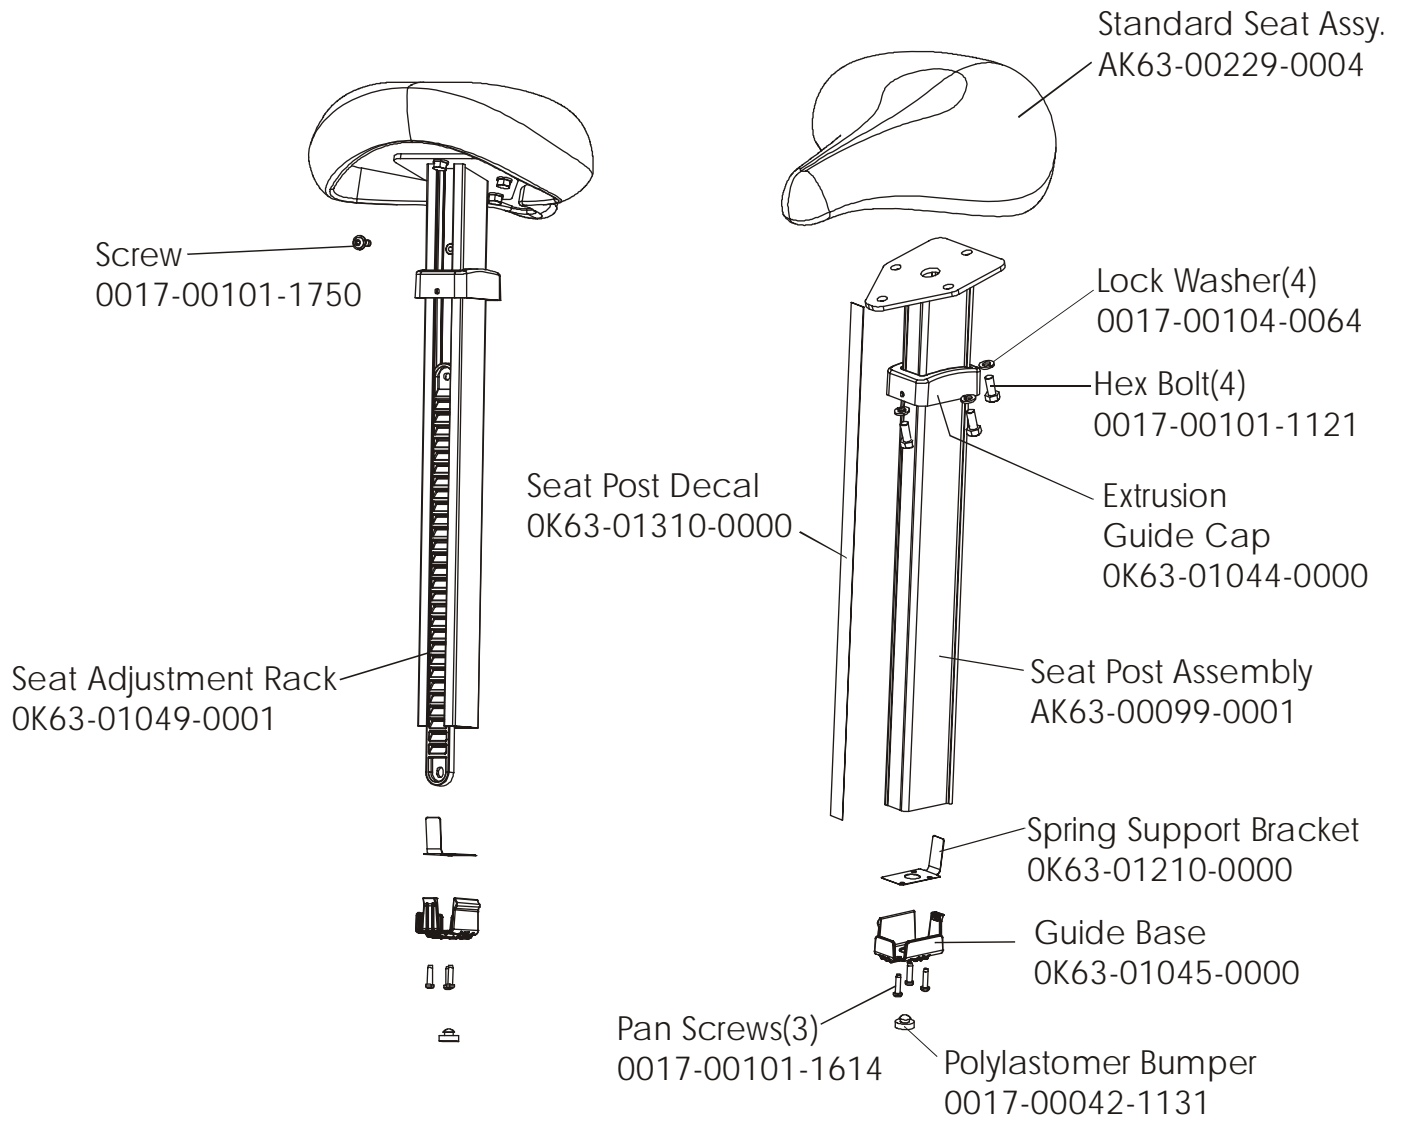

LifeFitness

Arctic Silver 90C Upright Bike

Customer Support Services
PARTS MANUAL revised 16 Jan 2012

MISCELLANEOUS	3
CONSOLE COMPONENTS	4
CONSOLE MOUNTING SCREWS AND POLAR COVERS	5
ALTERNATOR W/PULLEY	6
CRANKSHAFT AND BEARING ASSEMBLY	7
INTERMEDIATE SHAFT AND BEARING ASSEMBLY.....	8
SEAT LATCH ASSEMBLY	9
SEAT POST ASSEMBLY	10
SEAT POST SHROUDS.....	11
IDLER BRACKET ASSEMBLY	12
CONSOLE SUPPORT ASSEMBLY	13
LEFT SIDE SHROUD AND CRANKARM	14
RIGHT SIDE SHROUD AND CRANKARM.....	15
PCB MOUNTING BRACKET ASSEMBLY	16
FRONT WHEELS	17
RESISTOR ASSEMBLY.....	18
HANDLEBAR ASSEMBLY	19
BELTS.....	20
CABLES	21

Note: When this model is ordered with an attachable LCD TV it becomes a 90CER-XXXX-04. See the Entertainment parts list marked LCD-0XXX-02 for the part numbers and descriptions for the LCD TV, remote and hardware for this product.

Note: The version -04 90C has Life Pulse sensors for reading Heart Rate and is pre-wired for attachable LCD TV's.

Console Assembly	Bezel/SW/W/Overlay Assy.
AK63-00290-0001 Eng	AK63-00167-0001 Eng
AK63-00290-0002 Eng Met	AK63-00167-0001 Eng Met
AK63-00290-0003 Ger Met	AK63-00167-0003 Ger Met
AK63-00290-0004 Spn Met	AK63-00167-0004 Spn Met
AK63-00290-0008 ItI Met	AK63-00167-0008 ItI Met
AK63-00290-0009 Dut Met	AK63-00167-0009 Dut Met
AK63-00290-0010 Por Met	AK63-00167-0010 Por Met

Left Seat Post Shroud
OK63-01092-0010

Screw
0017-00101-1741

Right Seat Post Shroud
OK63-01092-0009

Assembly Number – AK63-00049-0000

Alternator Belt
OK63-01065-0000

Intermediate Belt
OK63-01066-0001