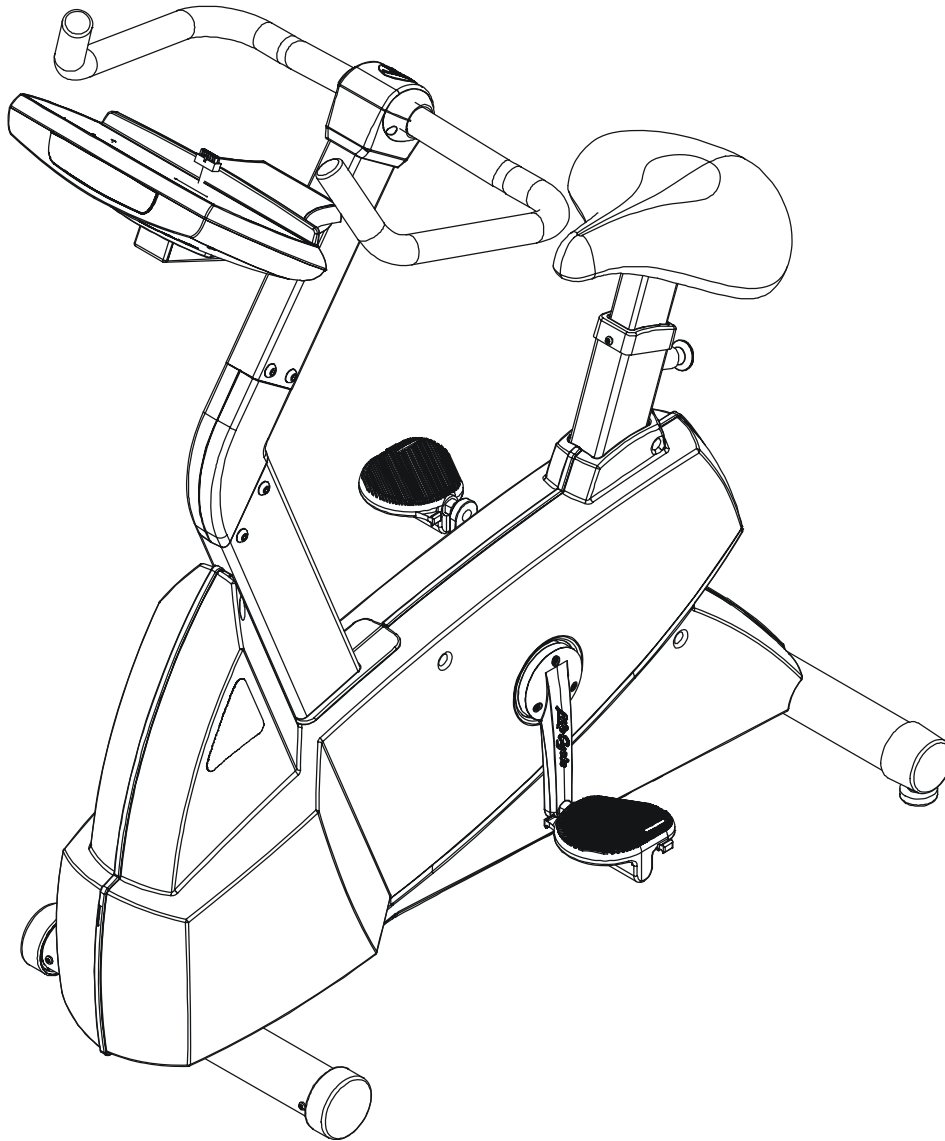

LifeFitness

Arctic Silver 90C Upright Bike

Customer Support Services
PARTS MANUAL revised 16 Jan 2012

MISCELLANEOUS	3
CONSOLE COMPONENTS	4
CONSOLE MOUNTING SCREWS AND POLAR COVERS	5
ALTERNATOR W/PULLEY	6
CRANKSHAFT AND BEARING ASSEMBLY	7
INTERMEDIATE SHAFT AND BEARING ASSEMBLY.....	8
SEAT LATCH ASSEMBLY	9
SEAT POST ASSEMBLY	10
SEAT POST SHROUDS.....	11
IDLER BRACKET ASSEMBLY	12
CONSOLE SUPPORT ASSEMBLY	13
LEFT SIDE SHROUD AND CRANKARM	14
RIGHT SIDE SHROUD AND CRANKARM.....	15
PCB MOUNTING BRACKET ASSEMBLY	16
FRONT WHEELS	17
RESISTOR ASSEMBLY.....	18
HANDLEBAR ASSEMBLY	19
BELTS.....	20
CABLES	21

OPERATION MANUAL - (ENG)	M051-00K63-A214
OPERATION MANUAL - (F/S/P)	M051-00K63-A215
OPERATION MANUAL - (G/D/I)	M051-00K63-A216
OPERATION MANUAL - (JAP)	M051-00K63-A217
ACCESSORY TRAY	GK63-00002-0004
HARDWARE BAG	GK63-00002-0044
POLAR UPGRADE KIT	GK63-00002-0002
TOUCH UP PAINT: SPRAY CAN .5 OZ BOTTLE .33 OZ PEN	0017-00008-0204 0017-00008-0205 0017-00008-0206
BRACKET ASSEMBLY CONSISTS OF: BRACKET F-TYPE PANEL CONNECTOR	AK63-00215-0000 0K63-01329-0000 0017-00021-2846
90" COAX CABLE (in console support)	AK32-00020-0001
120" POWER EXTENSION CABLE (in console support)	AK32-00078-0001
SERVICE MANUAL	M051-00K63-A009

Note: When this model is ordered with an attachable LCD TV it becomes a 90CER-XXXX-04. See the Entertainment parts list marked LCD-0XXX-02 for the part numbers and descriptions for the LCD TV, remote and hardware for this product.

Left Seat Post Shroud
OK63-01092-0010

Screw
0017-00101-1741

Right Seat Post Shroud
OK63-01092-0009

Assembly Number – AK63-00049-0000

Alternator Belt
OK63-01065-0000

Intermediate Belt
OK63-01066-0001