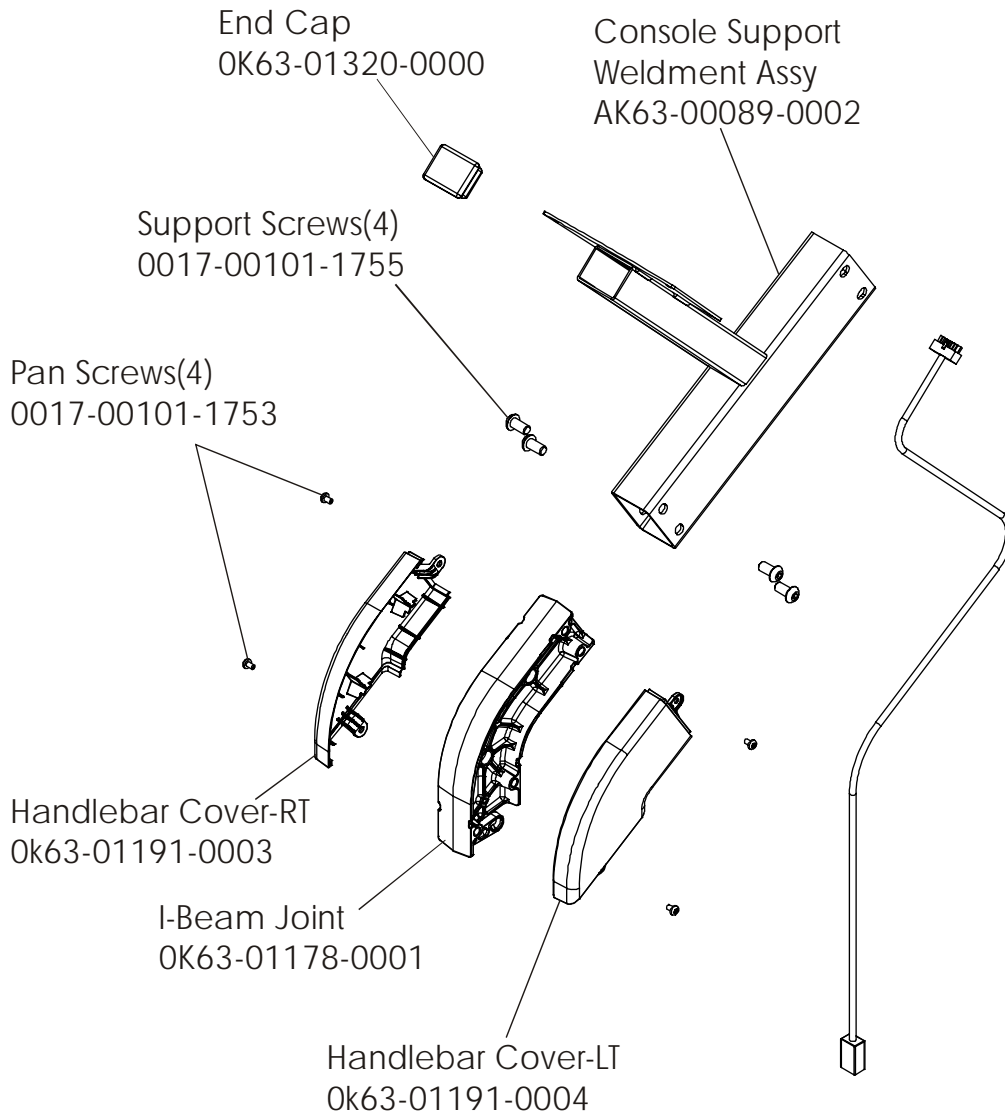

LifeFitness

Arctic Silver 90C Upright Bike

Customer Support Services
PARTS MANUAL revised 16 Jan 2012

MISCELLANEOUS	3
CONSOLE COMPONENTS	4
CONSOLE MOUNTING SCREWS AND POLAR COVERS	5
ALTERNATOR W/PULLEY	6
CRANKSHAFT AND BEARING ASSEMBLY	7
INTERMEDIATE SHAFT AND BEARING ASSEMBLY.....	8
SEAT LATCH ASSEMBLY	9
SEAT POST ASSEMBLY	10
SEAT POST SHROUDS.....	11
IDLER BRACKET ASSEMBLY	12
CONSOLE SUPPORT ASSEMBLY	13
LEFT SIDE SHROUD AND CRANKARM	14
RIGHT SIDE SHROUD AND CRANKARM.....	15
PCB MOUNTING BRACKET ASSEMBLY	16
FRONT WHEELS	17
RESISTOR ASSEMBLY.....	18
HANDLEBAR ASSEMBLY	19
BELTS.....	20
CABLES	21

Note: When this model is ordered with an attachable LCD TV it becomes a 90CER-XXXX-04. See the Entertainment parts list marked LCD-0XXX-02 for the part numbers and descriptions for the LCD TV, remote and hardware for this product.

Note: The version -04 90C has Life Pulse sensors for reading Heart Rate and is pre-wired for attachable LCD TV's.

Console Assembly	Bezel/SW/W/Overlay Assy.
AK63-00290-0001 Eng	AK63-00167-0001 Eng
AK63-00290-0002 Eng Met	AK63-00167-0001 Eng Met
AK63-00290-0003 Ger Met	AK63-00167-0003 Ger Met
AK63-00290-0004 Spn Met	AK63-00167-0004 Spn Met
AK63-00290-0008 ItI Met	AK63-00167-0008 ItI Met
AK63-00290-0009 Dut Met	AK63-00167-0009 Dut Met
AK63-00290-0010 Por Met	AK63-00167-0010 Por Met

Left Seat Post Shroud
OK63-01092-0010

Screw
0017-00101-1741

Right Seat Post Shroud
OK63-01092-0009

Assembly Number – AK63-00049-0000

Alternator Belt
OK63-01065-0000

Intermediate Belt
OK63-01066-0001