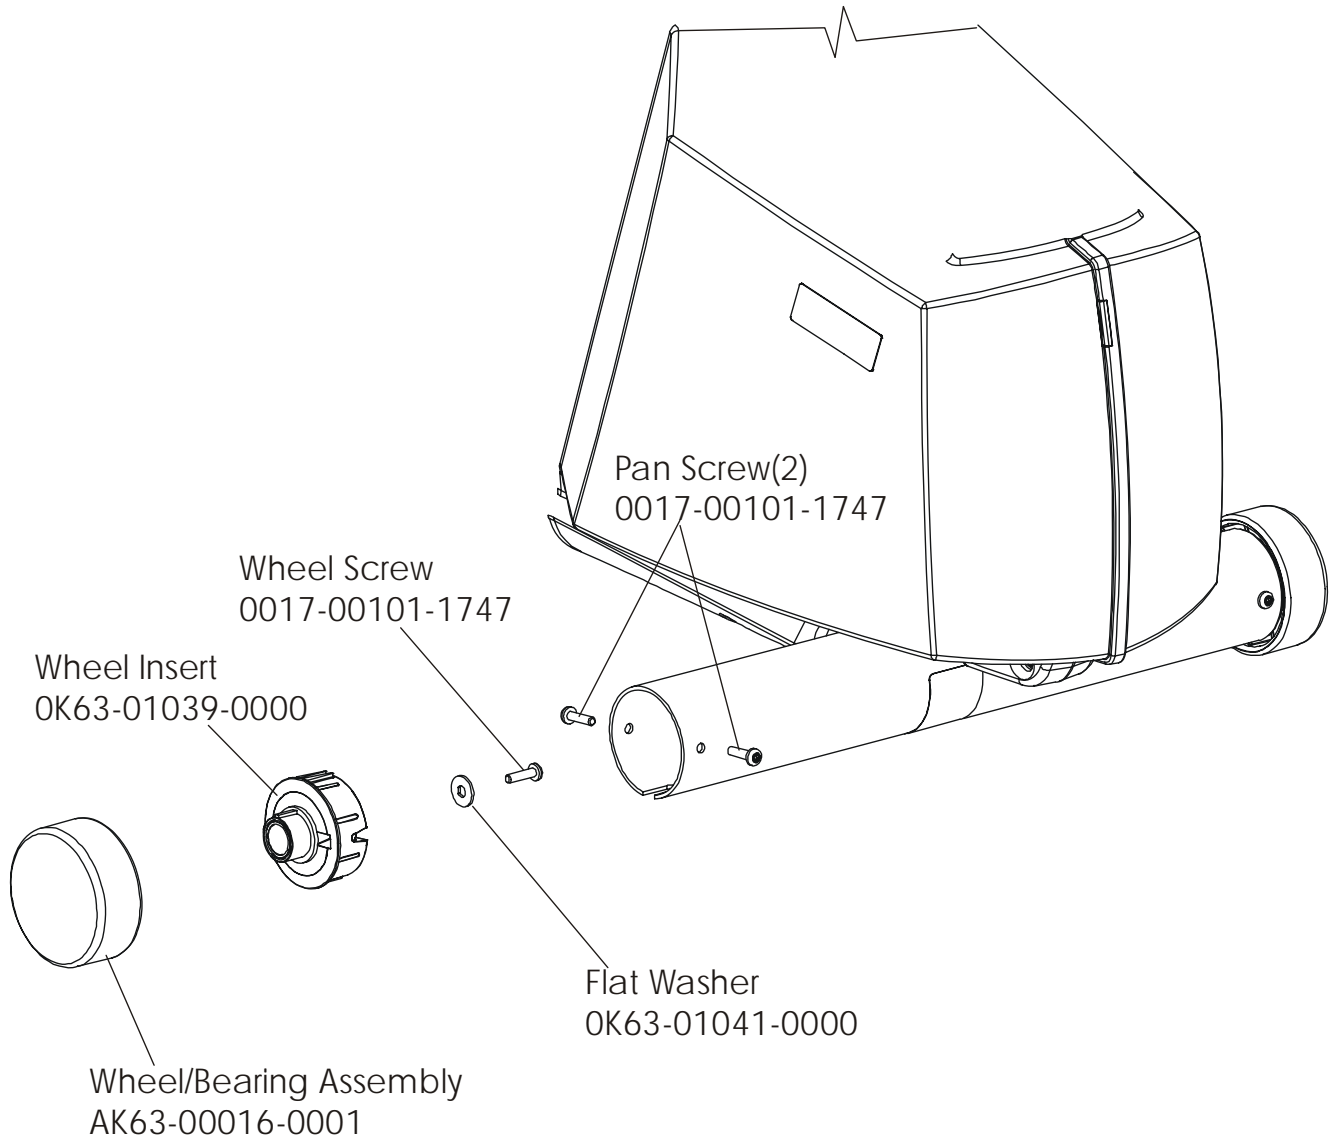

LifeFitness

Arctic Silver 90C Upright Bike

Customer Support Services
PARTS MANUAL revised 16 Jan 2012

MISCELLANEOUS	3
CONSOLE COMPONENTS	4
CONSOLE MOUNTING SCREWS AND POLAR COVERS	5
ALTERNATOR W/PULLEY	6
CRANKSHAFT AND BEARING ASSEMBLY	7
INTERMEDIATE SHAFT AND BEARING ASSEMBLY.....	8
SEAT LATCH ASSEMBLY	9
SEAT POST ASSEMBLY	10
SEAT POST SHROUDS.....	11
IDLER BRACKET ASSEMBLY	12
CONSOLE SUPPORT ASSEMBLY	13
LEFT SIDE SHROUD AND CRANKARM	14
RIGHT SIDE SHROUD AND CRANKARM.....	15
PCB MOUNTING BRACKET ASSEMBLY	16
FRONT WHEELS	17
RESISTOR ASSEMBLY.....	18
HANDLEBAR ASSEMBLY	19
BELTS.....	20
CABLES	21

Note: When this model is ordered with an attachable LCD TV it becomes a 90CER-XXXX-04. See the Entertainment parts list marked LCD-0XXX-02 for the part numbers and descriptions for the LCD TV, remote and hardware for this product.

Note: The version -04 90C has Life Pulse sensors for reading Heart Rate and is pre-wired for attachable LCD TV's.

Console Assembly	Bezel/SW/W/Overlay Assy.
AK63-00290-0001 Eng	AK63-00167-0001 Eng
AK63-00290-0002 Eng Met	AK63-00167-0001 Eng Met
AK63-00290-0003 Ger Met	AK63-00167-0003 Ger Met
AK63-00290-0004 Spn Met	AK63-00167-0004 Spn Met
AK63-00290-0008 ItI Met	AK63-00167-0008 ItI Met
AK63-00290-0009 Dut Met	AK63-00167-0009 Dut Met
AK63-00290-0010 Por Met	AK63-00167-0010 Por Met

Left Seat Post Shroud
OK63-01092-0010

Screw
0017-00101-1741

Right Seat Post Shroud
OK63-01092-0009

Assembly Number – AK63-00049-0000

Alternator Belt
OK63-01065-0000

Intermediate Belt
OK63-01066-0001