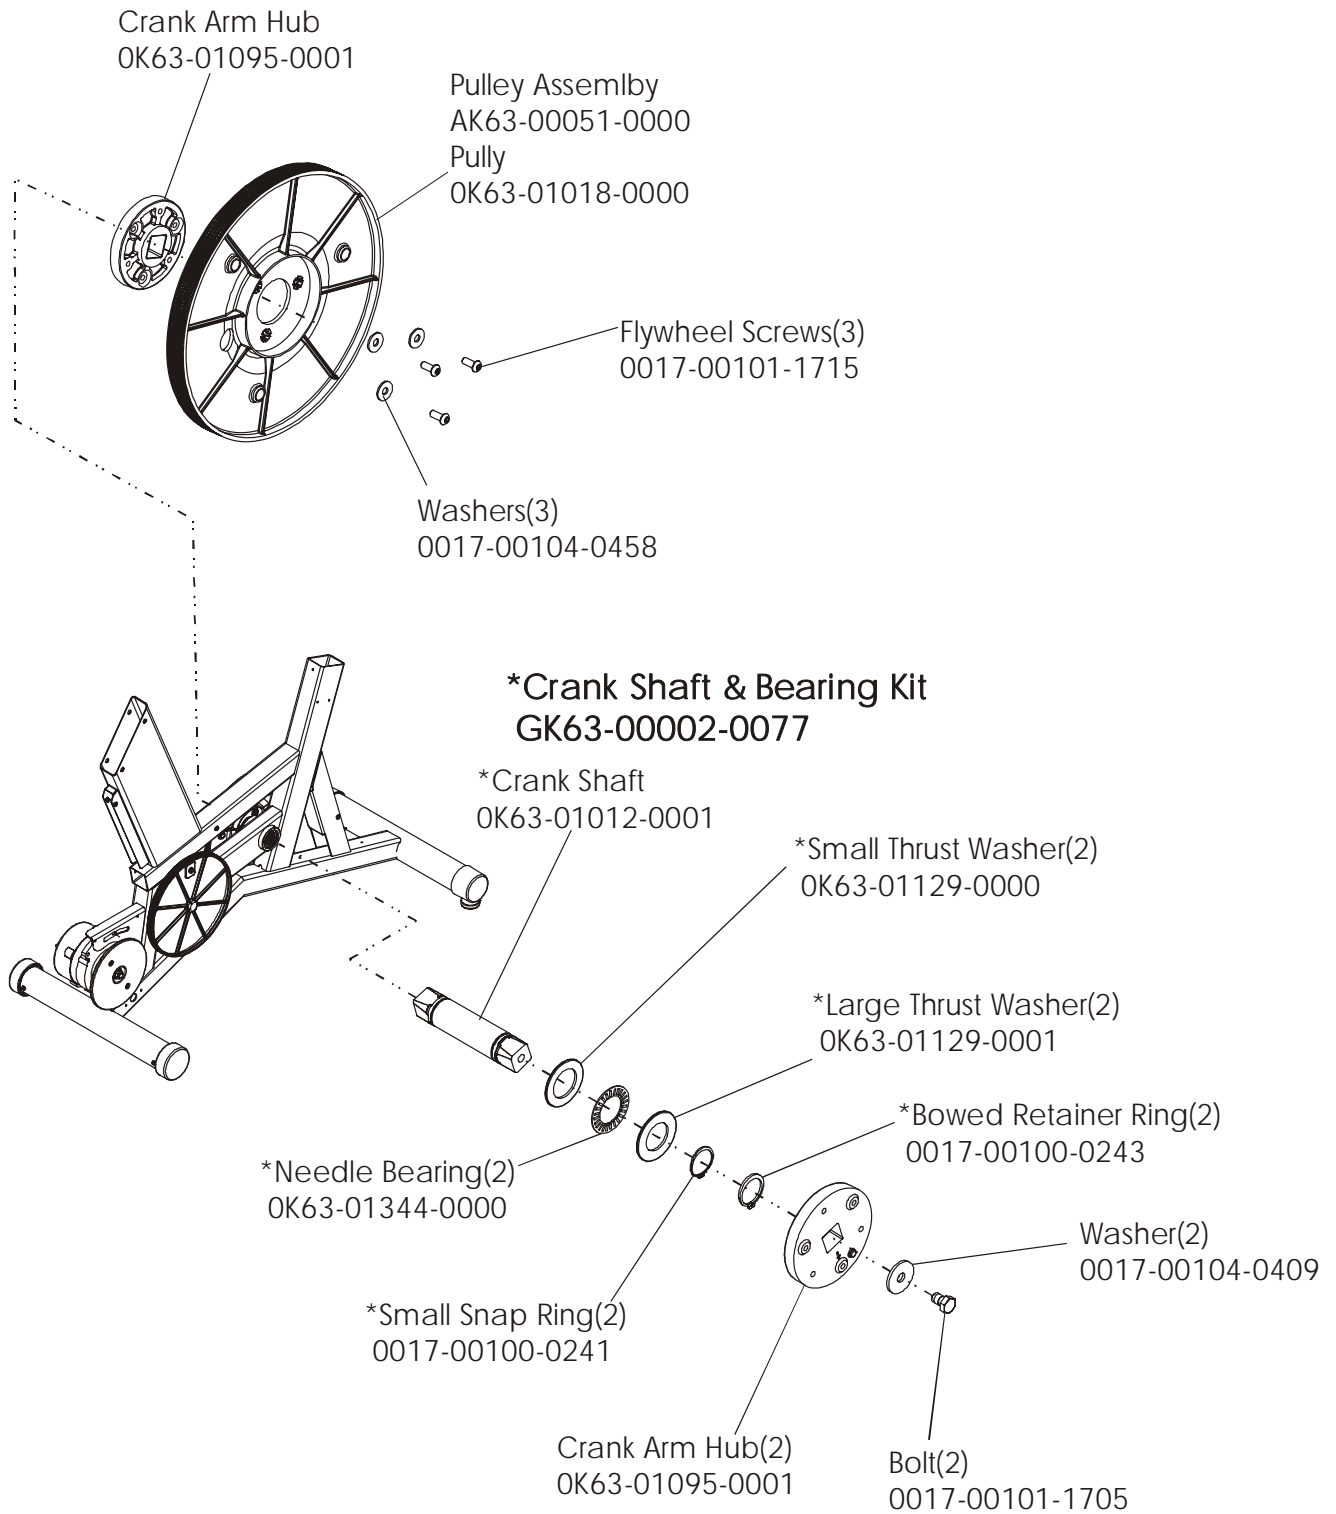

LifeFitness

Arctic Silver 90C Upright Bike

Customer Support Services
PARTS MANUAL revised 16 Jan 2012

MISCELLANEOUS	3
CONSOLE COMPONENTS	4
CONSOLE MOUNTING SCREWS AND POLAR COVERS	5
ALTERNATOR W/PULLEY	6
CRANKSHAFT AND BEARING ASSEMBLY	7
INTERMEDIATE SHAFT AND BEARING ASSEMBLY.....	8
SEAT LATCH ASSEMBLY	9
SEAT POST ASSEMBLY	10
SEAT POST SHROUDS.....	11
IDLER BRACKET ASSEMBLY	12
CONSOLE SUPPORT ASSEMBLY	13
LEFT SIDE SHROUD AND CRANKARM	14
RIGHT SIDE SHROUD AND CRANKARM.....	15
PCB MOUNTING BRACKET ASSEMBLY	16
FRONT WHEELS	17
RESISTOR ASSEMBLY.....	18
HANDLEBAR ASSEMBLY	19
BELTS.....	20
CABLES	21

Note: When this model is ordered with an attachable LCD TV it becomes a 90CER-XXXX-04. See the Entertainment parts list marked LCD-0XXX-02 for the part numbers and descriptions for the LCD TV, remote and hardware for this product.

Note: The version -04 90C has Life Pulse sensors for reading Heart Rate and is pre-wired for attachable LCD TV's.

Console Assembly	Bezel/SW/W/Overlay Assy.
AK63-00290-0001 Eng	AK63-00167-0001 Eng
AK63-00290-0002 Eng Met	AK63-00167-0001 Eng Met
AK63-00290-0003 Ger Met	AK63-00167-0003 Ger Met
AK63-00290-0004 Spn Met	AK63-00167-0004 Spn Met
AK63-00290-0008 ItI Met	AK63-00167-0008 ItI Met
AK63-00290-0009 Dut Met	AK63-00167-0009 Dut Met
AK63-00290-0010 Por Met	AK63-00167-0010 Por Met

Left Seat Post Shroud
OK63-01092-0010

Screw
0017-00101-1741

Right Seat Post Shroud
OK63-01092-0009

Assembly Number – AK63-00049-0000

Alternator Belt
OK63-01065-0000

Intermediate Belt
OK63-01066-0001