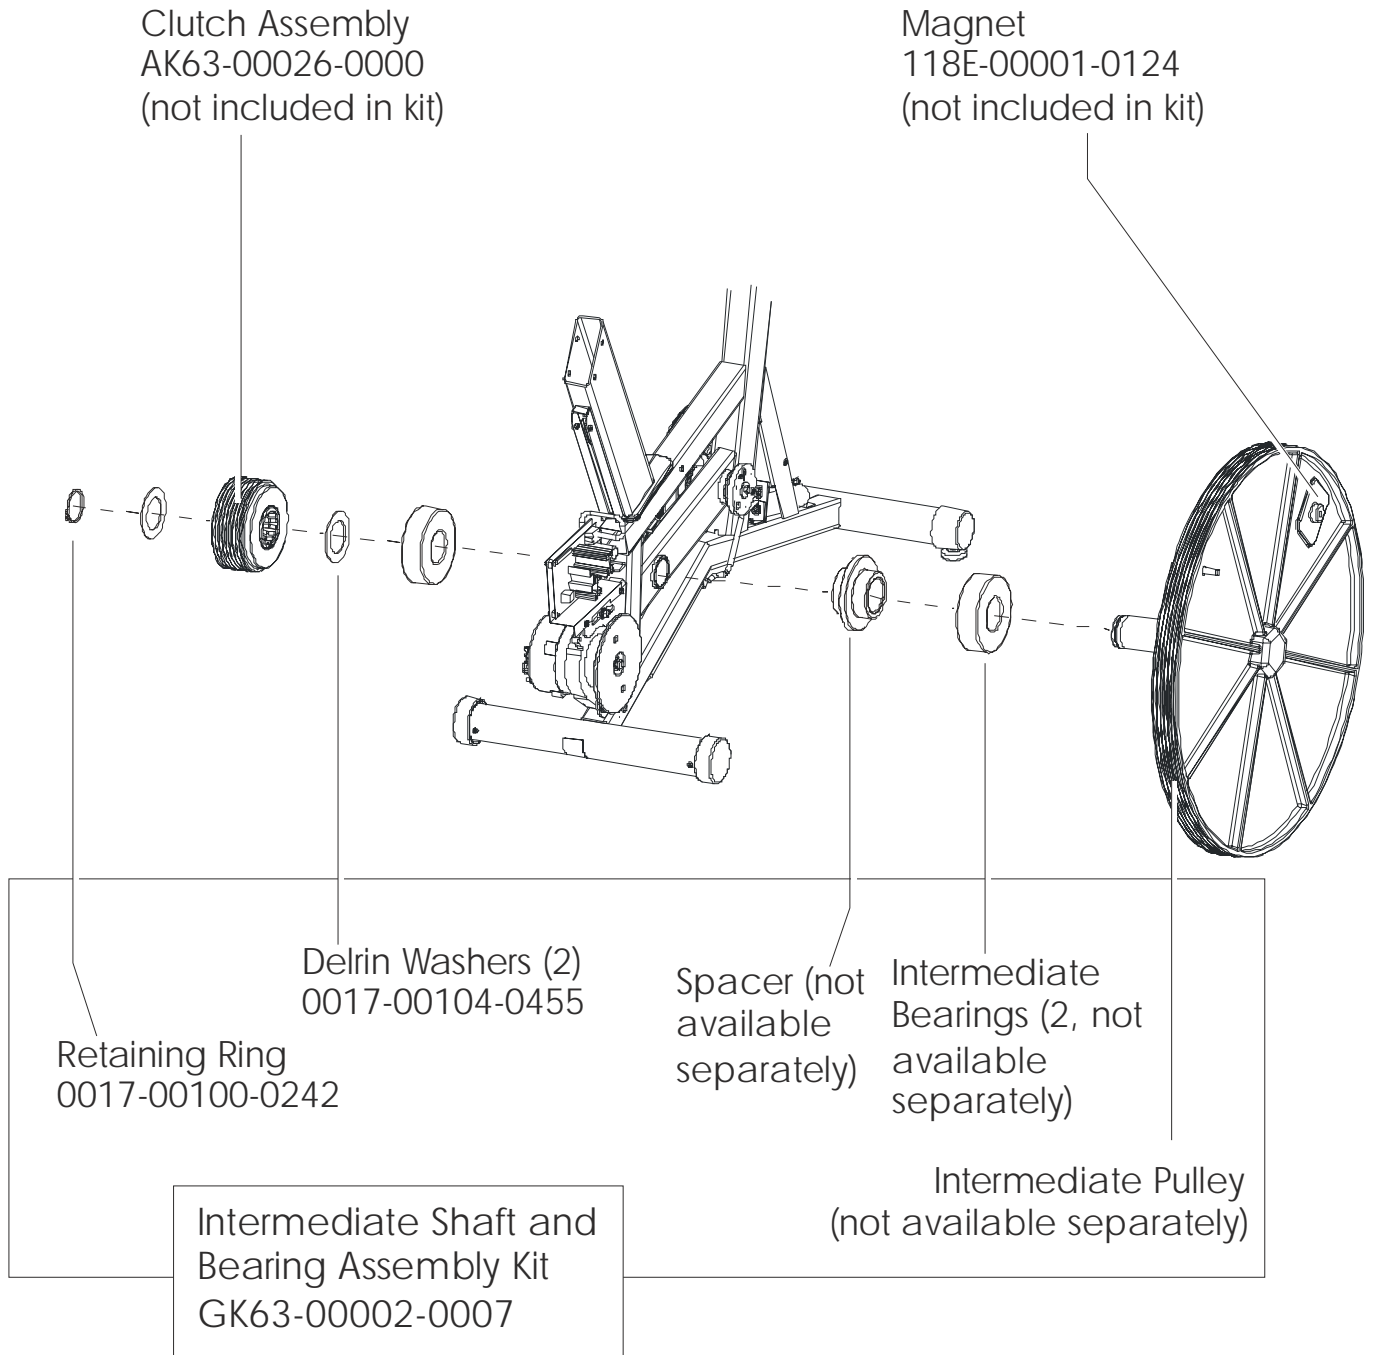

LifeFitness

Arctic Silver 90C Upright Bike

Customer Support Services
PARTS MANUAL revised 16 Jan 2012

MISCELLANEOUS	3
CONSOLE COMPONENTS	4
CONSOLE MOUNTING SCREWS AND POLAR COVERS	5
ALTERNATOR W/PULLEY	6
CRANKSHAFT AND BEARING ASSEMBLY	7
INTERMEDIATE SHAFT AND BEARING ASSEMBLY.....	8
SEAT LATCH ASSEMBLY	9
SEAT POST ASSEMBLY	10
SEAT POST SHROUDS.....	11
IDLER BRACKET ASSEMBLY	12
CONSOLE SUPPORT ASSEMBLY	13
LEFT SIDE SHROUD AND CRANKARM	14
RIGHT SIDE SHROUD AND CRANKARM.....	15
PCB MOUNTING BRACKET ASSEMBLY	16
FRONT WHEELS	17
RESISTOR ASSEMBLY.....	18
HANDLEBAR ASSEMBLY	19
BELTS.....	20
CABLES	21

Note: When this model is ordered with an attachable LCD TV it becomes a 90CER-XXXX-04. See the Entertainment parts list marked LCD-0XXX-02 for the part numbers and descriptions for the LCD TV, remote and hardware for this product.

Note: The version -04 90C has Life Pulse sensors for reading Heart Rate and is pre-wired for attachable LCD TV's.

Console Assembly	Bezel/SW/W/Overlay Assy.
AK63-00290-0001 Eng	AK63-00167-0001 Eng
AK63-00290-0002 Eng Met	AK63-00167-0001 Eng Met
AK63-00290-0003 Ger Met	AK63-00167-0003 Ger Met
AK63-00290-0004 Spn Met	AK63-00167-0004 Spn Met
AK63-00290-0008 ItI Met	AK63-00167-0008 ItI Met
AK63-00290-0009 Dut Met	AK63-00167-0009 Dut Met
AK63-00290-0010 Por Met	AK63-00167-0010 Por Met

Left Seat Post Shroud
OK63-01092-0010

Screw
0017-00101-1741

Right Seat Post Shroud
OK63-01092-0009

Assembly Number – AK63-00049-0000

Alternator Belt
OK63-01065-0000

Intermediate Belt
OK63-01066-0001