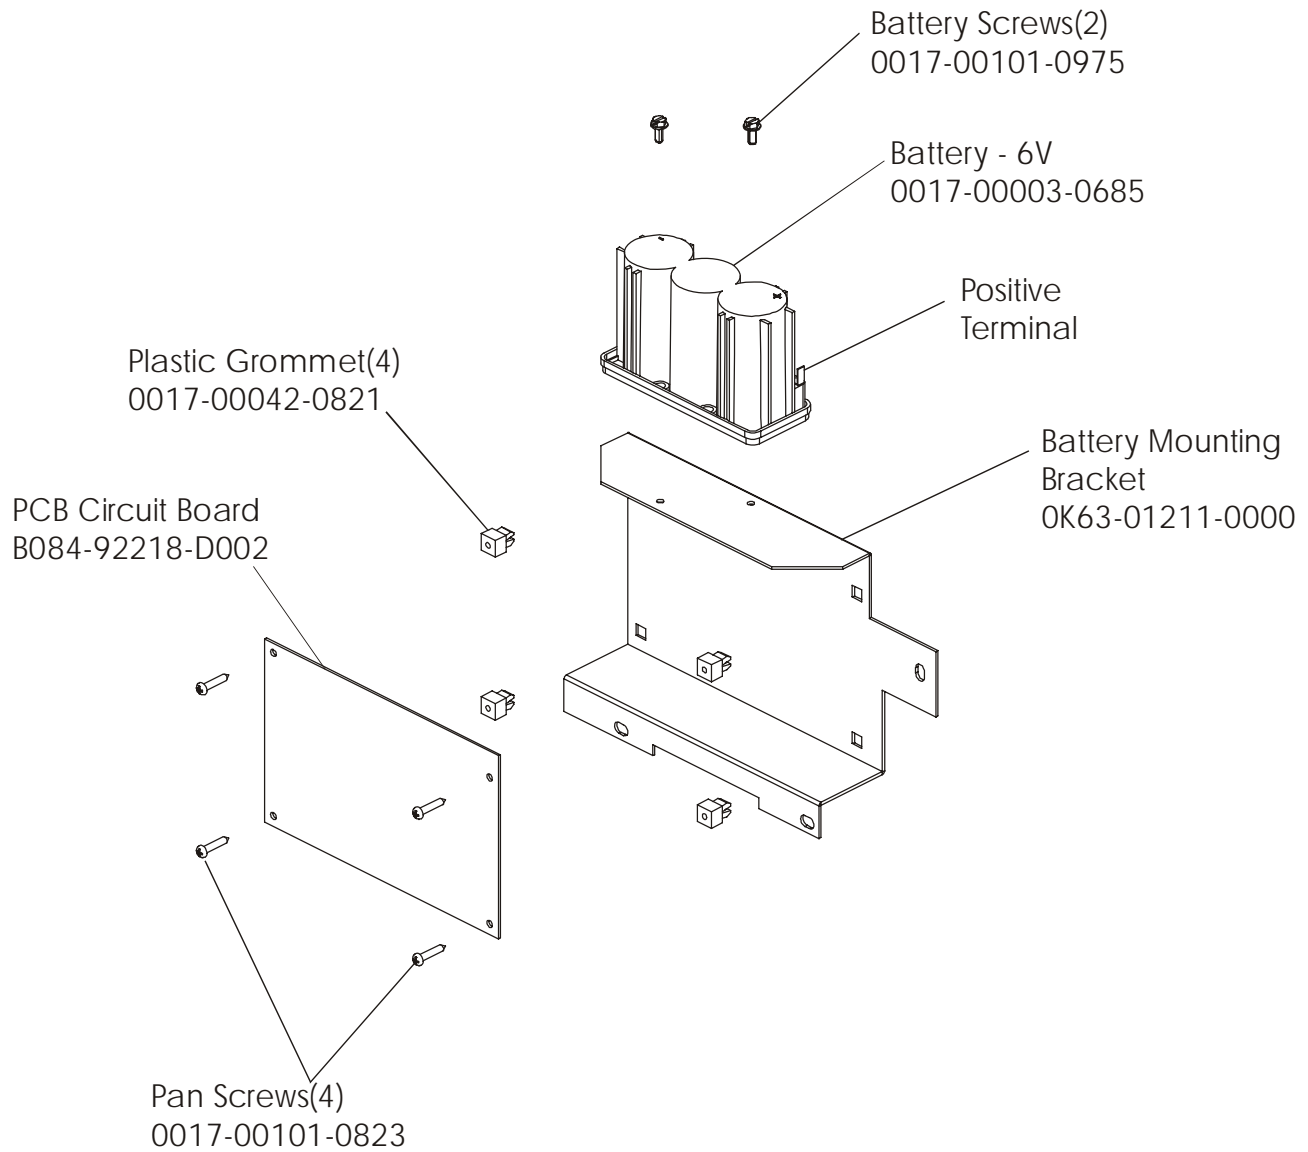

LifeFitness

Arctic Silver 90C Upright Bike

Customer Support Services
PARTS MANUAL revised 16 Jan 2012

MISCELLANEOUS	3
CONSOLE COMPONENTS	4
CONSOLE MOUNTING SCREWS AND POLAR COVERS	5
ALTERNATOR W/PULLEY	6
CRANKSHAFT AND BEARING ASSEMBLY	7
INTERMEDIATE SHAFT AND BEARING ASSEMBLY.....	8
SEAT LATCH ASSEMBLY	9
SEAT POST ASSEMBLY	10
SEAT POST SHROUDS.....	11
IDLER BRACKET ASSEMBLY	12
CONSOLE SUPPORT ASSEMBLY	13
LEFT SIDE SHROUD AND CRANKARM	14
RIGHT SIDE SHROUD AND CRANKARM.....	15
PCB MOUNTING BRACKET ASSEMBLY	16
FRONT WHEELS	17
RESISTOR ASSEMBLY.....	18
HANDLEBAR ASSEMBLY	19
BELTS.....	20
CABLES	21

Note: When this model is ordered with an attachable LCD TV it becomes a 90CER-XXXX-04. See the Entertainment parts list marked LCD-0XXX-02 for the part numbers and descriptions for the LCD TV, remote and hardware for this product.

Note: The version -04 90C has Life Pulse sensors for reading Heart Rate and is pre-wired for attachable LCD TV's.

Console Assembly	Bezel/SW/W/Overlay Assy.
AK63-00290-0001 Eng	AK63-00167-0001 Eng
AK63-00290-0002 Eng Met	AK63-00167-0001 Eng Met
AK63-00290-0003 Ger Met	AK63-00167-0003 Ger Met
AK63-00290-0004 Spn Met	AK63-00167-0004 Spn Met
AK63-00290-0008 ItI Met	AK63-00167-0008 ItI Met
AK63-00290-0009 Dut Met	AK63-00167-0009 Dut Met
AK63-00290-0010 Por Met	AK63-00167-0010 Por Met

Left Seat Post Shroud
OK63-01092-0010

Screw
0017-00101-1741

Right Seat Post Shroud
OK63-01092-0009

Assembly Number – AK63-00049-0000

Alternator Belt
OK63-01065-0000

Intermediate Belt
OK63-01066-0001