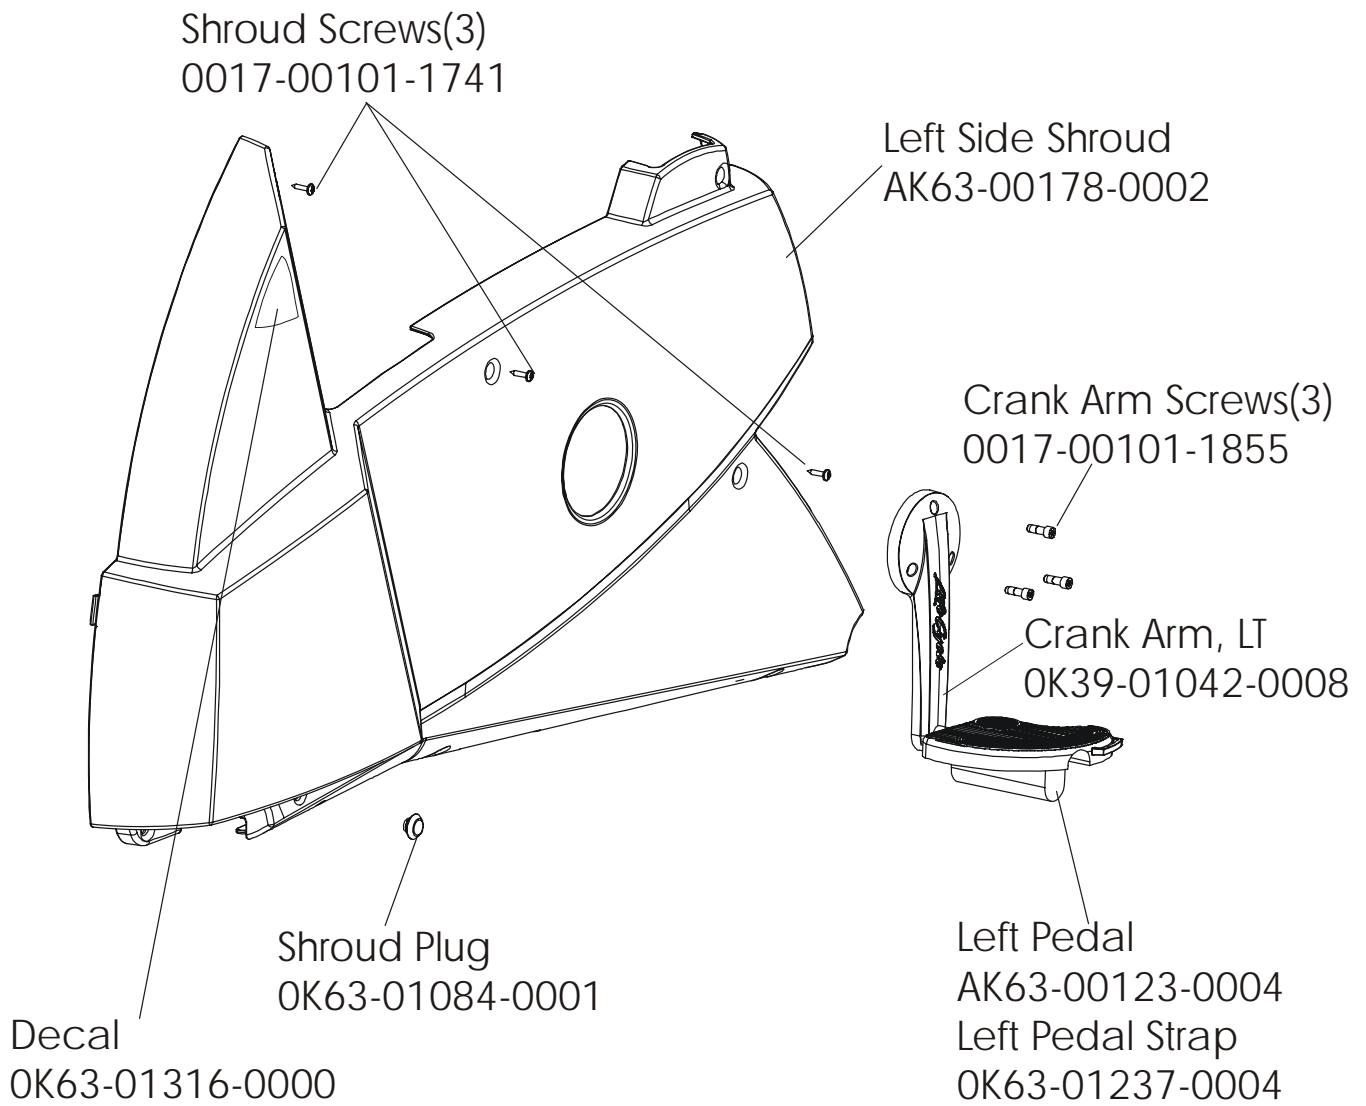

LifeFitness

Arctic Silver 90C Upright Bike

Customer Support Services
PARTS MANUAL revised 16 Jan 2012

MISCELLANEOUS	3
CONSOLE COMPONENTS	4
CONSOLE MOUNTING SCREWS AND POLAR COVERS	5
ALTERNATOR W/PULLEY	6
CRANKSHAFT AND BEARING ASSEMBLY	7
INTERMEDIATE SHAFT AND BEARING ASSEMBLY.....	8
SEAT LATCH ASSEMBLY	9
SEAT POST ASSEMBLY	10
SEAT POST SHROUDS.....	11
IDLER BRACKET ASSEMBLY	12
CONSOLE SUPPORT ASSEMBLY	13
LEFT SIDE SHROUD AND CRANKARM	14
RIGHT SIDE SHROUD AND CRANKARM.....	15
PCB MOUNTING BRACKET ASSEMBLY	16
FRONT WHEELS	17
RESISTOR ASSEMBLY.....	18
HANDLEBAR ASSEMBLY	19
BELTS.....	20
CABLES	21

Note: When this model is ordered with an attachable LCD TV it becomes a 90CER-XXXX-04. See the Entertainment parts list marked LCD-0XXX-02 for the part numbers and descriptions for the LCD TV, remote and hardware for this product.

Note: The version -04 90C has Life Pulse sensors for reading Heart Rate and is pre-wired for attachable LCD TV's.

Console Assembly	Bezel/SW/W/Overlay Assy.
AK63-00290-0001 Eng	AK63-00167-0001 Eng
AK63-00290-0002 Eng Met	AK63-00167-0001 Eng Met
AK63-00290-0003 Ger Met	AK63-00167-0003 Ger Met
AK63-00290-0004 Spn Met	AK63-00167-0004 Spn Met
AK63-00290-0008 ItI Met	AK63-00167-0008 ItI Met
AK63-00290-0009 Dut Met	AK63-00167-0009 Dut Met
AK63-00290-0010 Por Met	AK63-00167-0010 Por Met

Left Seat Post Shroud
OK63-01092-0010

Screw
0017-00101-1741

Right Seat Post Shroud
OK63-01092-0009

Assembly Number – AK63-00049-0000

Alternator Belt
OK63-01065-0000

Intermediate Belt
OK63-01066-0001