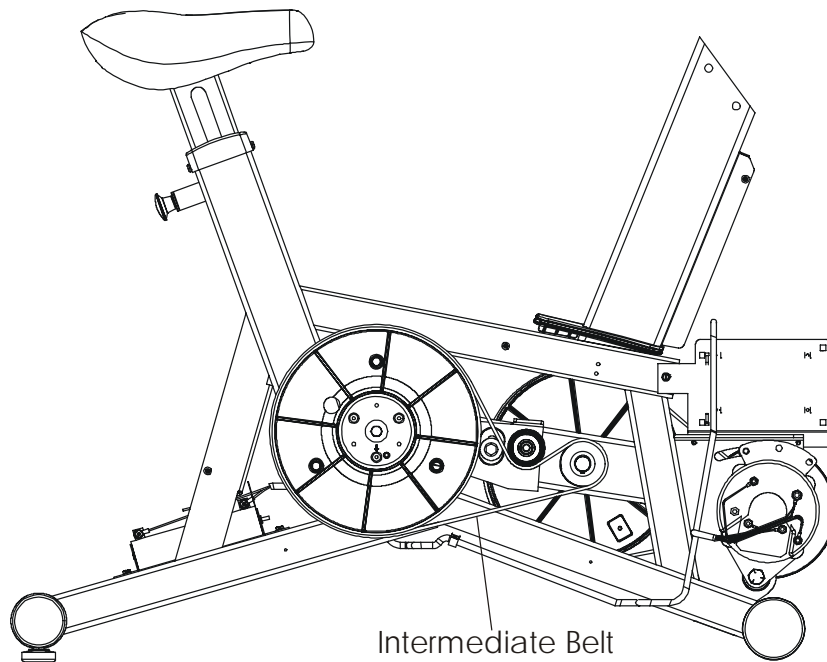

LifeFitness

Arctic Silver 90C Upright Bike

Customer Support Services
PARTS MANUAL revised 16 Jan 2012

MISCELLANEOUS	3
CONSOLE COMPONENTS	4
CONSOLE MOUNTING SCREWS AND POLAR COVERS	5
ALTERNATOR W/PULLEY	6
CRANKSHAFT AND BEARING ASSEMBLY	7
INTERMEDIATE SHAFT AND BEARING ASSEMBLY.....	8
SEAT LATCH ASSEMBLY	9
SEAT POST ASSEMBLY	10
SEAT POST SHROUDS.....	11
IDLER BRACKET ASSEMBLY	12
CONSOLE SUPPORT ASSEMBLY	13
LEFT SIDE SHROUD AND CRANKARM	14
RIGHT SIDE SHROUD AND CRANKARM.....	15
PCB MOUNTING BRACKET ASSEMBLY	16
FRONT WHEELS	17
RESISTOR ASSEMBLY.....	18
HANDLEBAR ASSEMBLY	19
BELTS.....	20
CABLES	21

Note: When this model is ordered with an attachable LCD TV it becomes a 90CER-XXXX-04. See the Entertainment parts list marked LCD-0XXX-02 for the part numbers and descriptions for the LCD TV, remote and hardware for this product.

Note: The version -04 90C has Life Pulse sensors for reading Heart Rate and is pre-wired for attachable LCD TV's.

Console Assembly	Bezel/SW/W/Overlay Assy.
AK63-00290-0001 Eng	AK63-00167-0001 Eng
AK63-00290-0002 Eng Met	AK63-00167-0001 Eng Met
AK63-00290-0003 Ger Met	AK63-00167-0003 Ger Met
AK63-00290-0004 Spn Met	AK63-00167-0004 Spn Met
AK63-00290-0008 ItI Met	AK63-00167-0008 ItI Met
AK63-00290-0009 Dut Met	AK63-00167-0009 Dut Met
AK63-00290-0010 Por Met	AK63-00167-0010 Por Met

Left Seat Post Shroud
OK63-01092-0010

Screw
0017-00101-1741

Right Seat Post Shroud
OK63-01092-0009

Assembly Number – AK63-00049-0000

Alternator Belt
OK63-01065-0000

Intermediate Belt
OK63-01066-0001