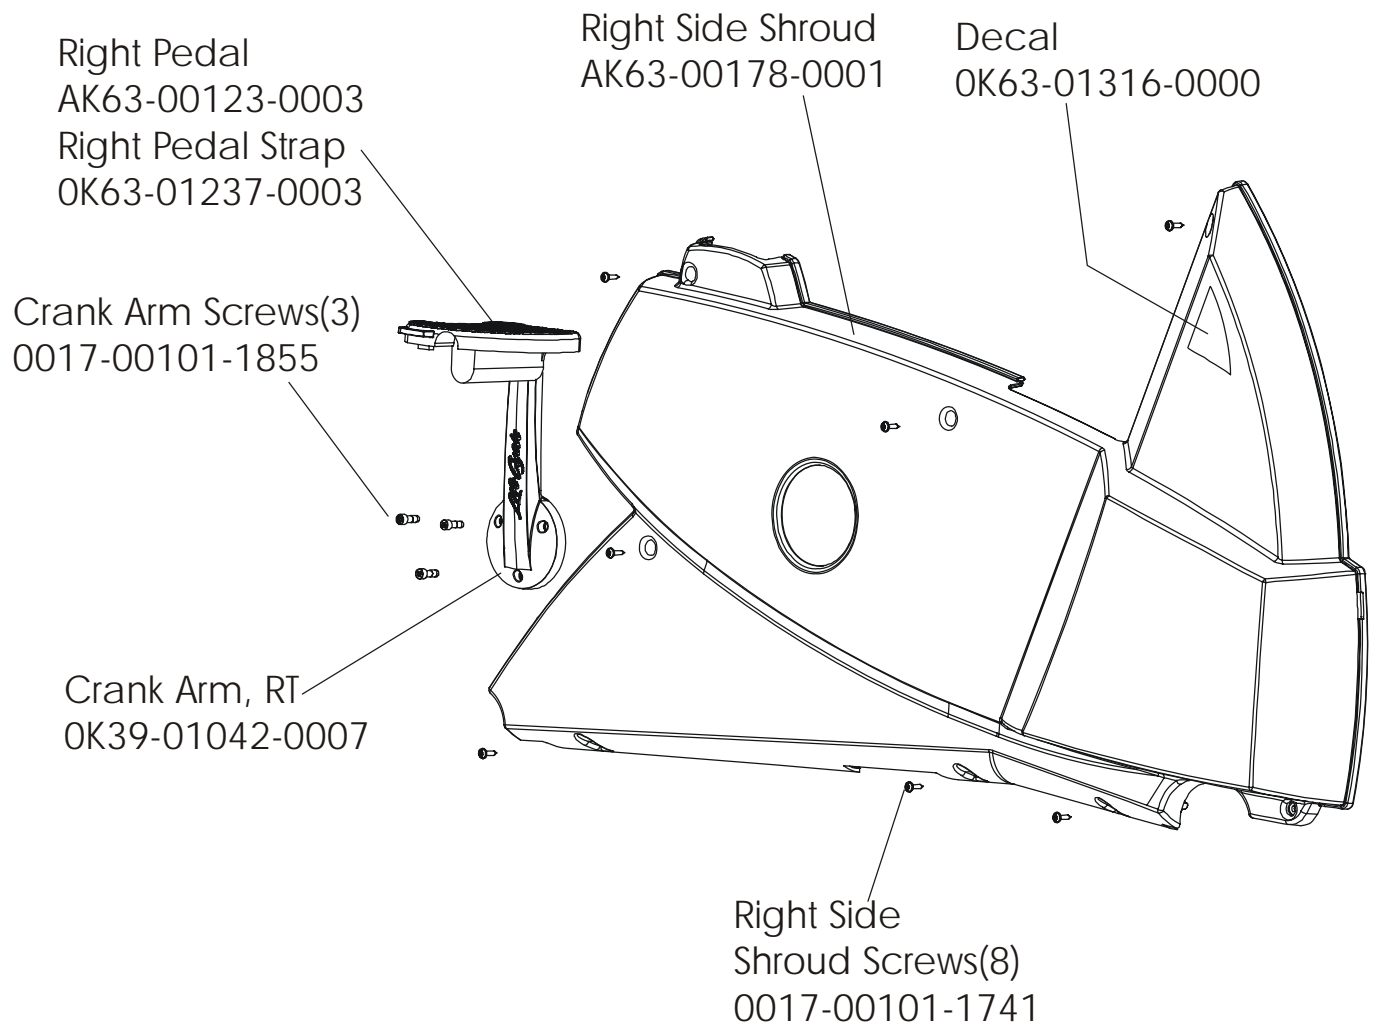

LifeFitness

Arctic Silver 90C Upright Bike

Customer Support Services
PARTS MANUAL revised 16 Jan 2012

MISCELLANEOUS	3
CONSOLE COMPONENTS	4
CONSOLE MOUNTING SCREWS AND POLAR COVERS	5
ALTERNATOR W/PULLEY	6
CRANKSHAFT AND BEARING ASSEMBLY	7
INTERMEDIATE SHAFT AND BEARING ASSEMBLY.....	8
SEAT LATCH ASSEMBLY	9
SEAT POST ASSEMBLY	10
SEAT POST SHROUDS.....	11
IDLER BRACKET ASSEMBLY	12
CONSOLE SUPPORT ASSEMBLY	13
LEFT SIDE SHROUD AND CRANKARM	14
RIGHT SIDE SHROUD AND CRANKARM.....	15
PCB MOUNTING BRACKET ASSEMBLY	16
FRONT WHEELS	17
RESISTOR ASSEMBLY.....	18
HANDLEBAR ASSEMBLY	19
BELTS.....	20
CABLES	21

Note: When this model is ordered with an attachable LCD TV it becomes a 90CER-XXXX-04. See the Entertainment parts list marked LCD-0XXX-02 for the part numbers and descriptions for the LCD TV, remote and hardware for this product.

Note: The version -04 90C has Life Pulse sensors for reading Heart Rate and is pre-wired for attachable LCD TV's.

Console Assembly	Bezel/SW/W/Overlay Assy.
AK63-00290-0001 Eng	AK63-00167-0001 Eng
AK63-00290-0002 Eng Met	AK63-00167-0001 Eng Met
AK63-00290-0003 Ger Met	AK63-00167-0003 Ger Met
AK63-00290-0004 Spn Met	AK63-00167-0004 Spn Met
AK63-00290-0008 ItI Met	AK63-00167-0008 ItI Met
AK63-00290-0009 Dut Met	AK63-00167-0009 Dut Met
AK63-00290-0010 Por Met	AK63-00167-0010 Por Met

Left Seat Post Shroud
OK63-01092-0010

Screw
0017-00101-1741

Right Seat Post Shroud
OK63-01092-0009

Assembly Number – AK63-00049-0000

Alternator Belt
OK63-01065-0000

Intermediate Belt
OK63-01066-0001