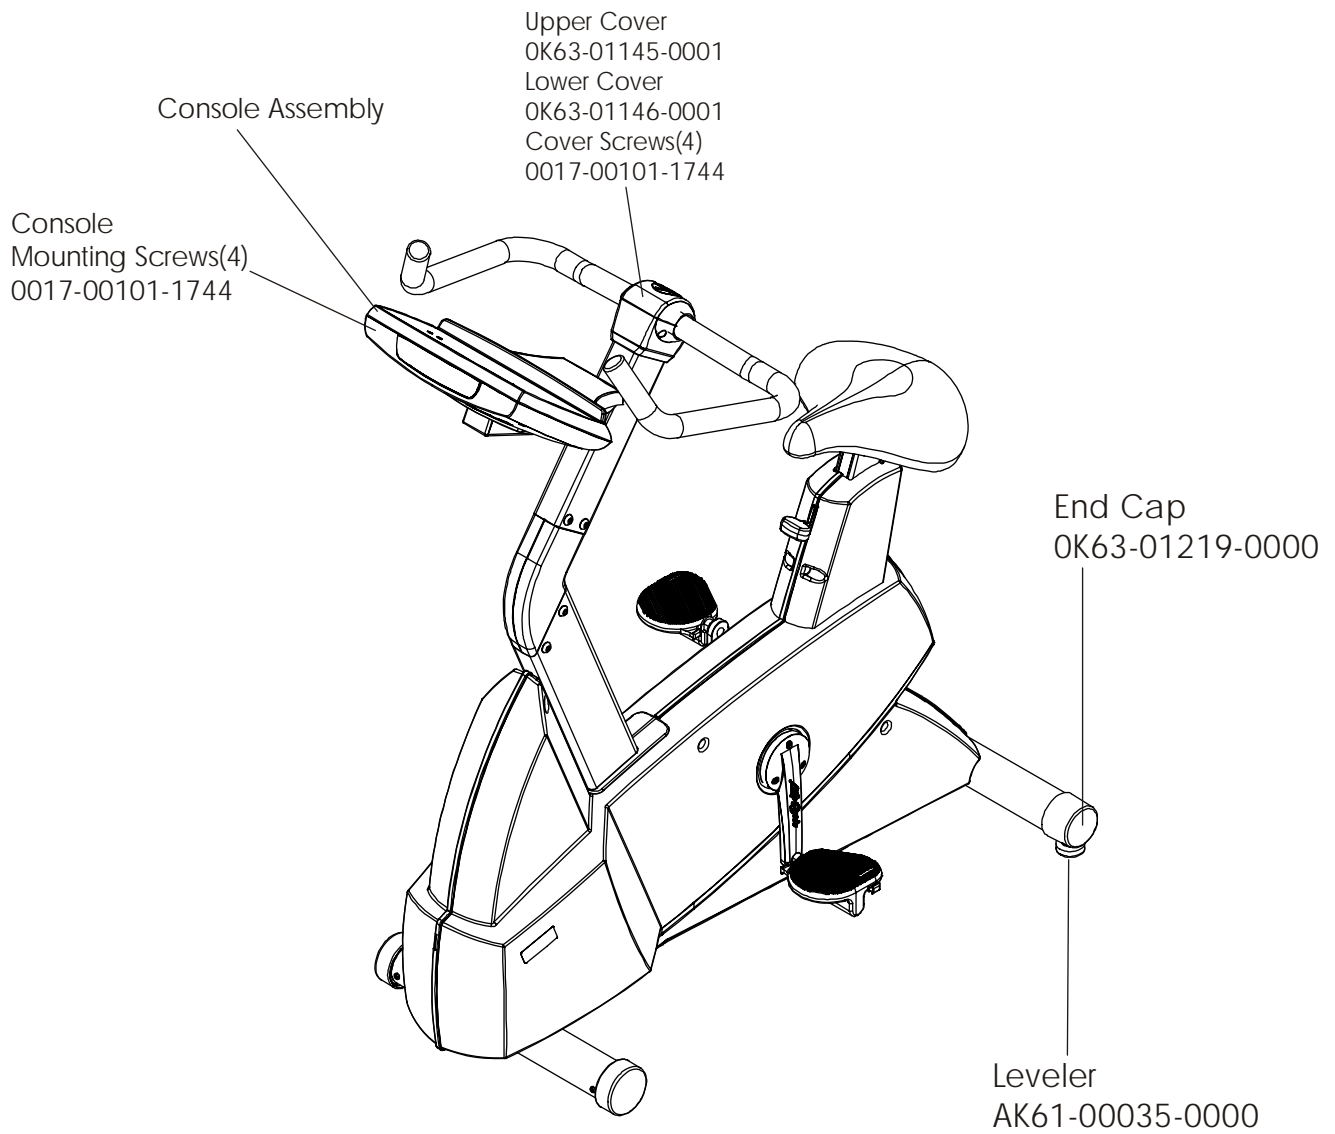

LifeFitness

Arctic Silver 90C Upright Bike

Customer Support Services
PARTS MANUAL revised 16 Jan 2012

MISCELLANEOUS	3
CONSOLE COMPONENTS	4
CONSOLE MOUNTING SCREWS AND POLAR COVERS	5
ALTERNATOR W/PULLEY	6
CRANKSHAFT AND BEARING ASSEMBLY	7
INTERMEDIATE SHAFT AND BEARING ASSEMBLY.....	8
SEAT LATCH ASSEMBLY	9
SEAT POST ASSEMBLY	10
SEAT POST SHROUDS.....	11
IDLER BRACKET ASSEMBLY	12
CONSOLE SUPPORT ASSEMBLY	13
LEFT SIDE SHROUD AND CRANKARM	14
RIGHT SIDE SHROUD AND CRANKARM.....	15
PCB MOUNTING BRACKET ASSEMBLY	16
FRONT WHEELS	17
RESISTOR ASSEMBLY.....	18
HANDLEBAR ASSEMBLY	19
BELTS.....	20
CABLES	21

OPERATION MANUAL - (ENG)	M051-00K63-A214
OPERATION MANUAL - (F/S/P)	M051-00K63-A215
OPERATION MANUAL - (G/D/I)	M051-00K63-A216
OPERATION MANUAL - (JAP)	M051-00K63-A217
ACCESSORY TRAY	GK63-00002-0004
HARDWARE BAG	GK63-00002-0044
POLAR UPGRADE KIT	GK63-00002-0002
TOUCH UP PAINT: SPRAY CAN .5 OZ BOTTLE .33 OZ PEN	0017-00008-0204 0017-00008-0205 0017-00008-0206
BRACKET ASSEMBLY CONSISTS OF: BRACKET F-TYPE PANEL CONNECTOR	AK63-00215-0000 0K63-01329-0000 0017-00021-2846
90" COAX CABLE (in console support)	AK32-00020-0001
120" POWER EXTENSION CABLE (in console support)	AK32-00078-0001
SERVICE MANUAL	M051-00K63-A009

Note: When this model is ordered with an attachable LCD TV it becomes a 90CER-XXXX-04. See the Entertainment parts list marked LCD-0XXX-02 for the part numbers and descriptions for the LCD TV, remote and hardware for this product.

Left Seat Post Shroud
OK63-01092-0010

Screw
0017-00101-1741

Right Seat Post Shroud
OK63-01092-0009

Assembly Number – AK63-00049-0000

Alternator Belt
OK63-01065-0000

Intermediate Belt
OK63-01066-0001