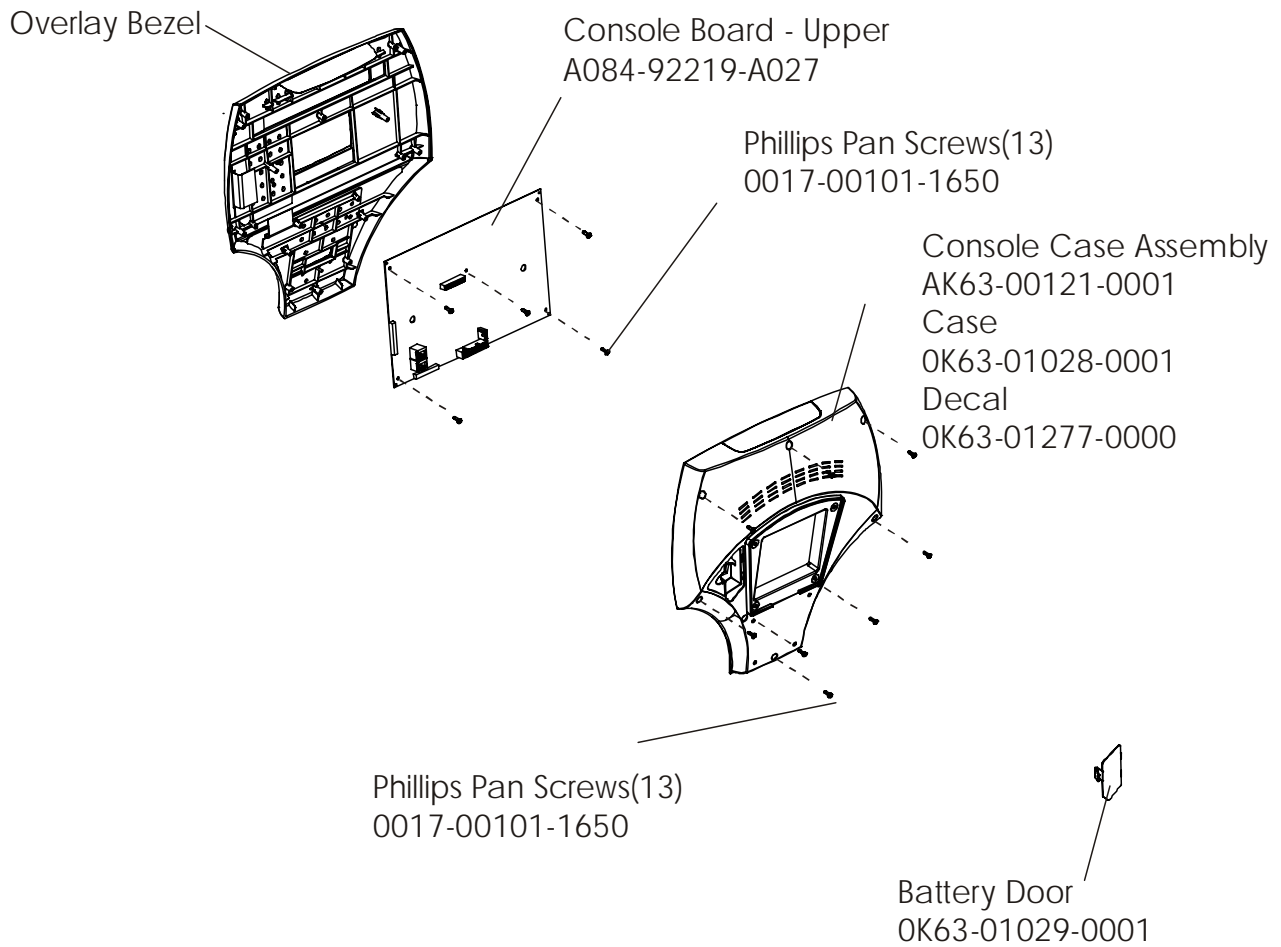

Console Assembly	Bezel/SW/W/Overlay Assy.
AK63-00290-0001 Eng	AK63-00167-0001 Eng
AK63-00290-0002 Eng Met	AK63-00167-0001 Eng Met
AK63-00290-0003 Ger Met	AK63-00167-0003 Ger Met
AK63-00290-0004 Spn Met	AK63-00167-0004 Spn Met
AK63-00290-0008 ItI Met	AK63-00167-0008 ItI Met
AK63-00290-0009 Dut Met	AK63-00167-0009 Dut Met
AK63-00290-0010 Por Met	AK63-00167-0010 Por Met