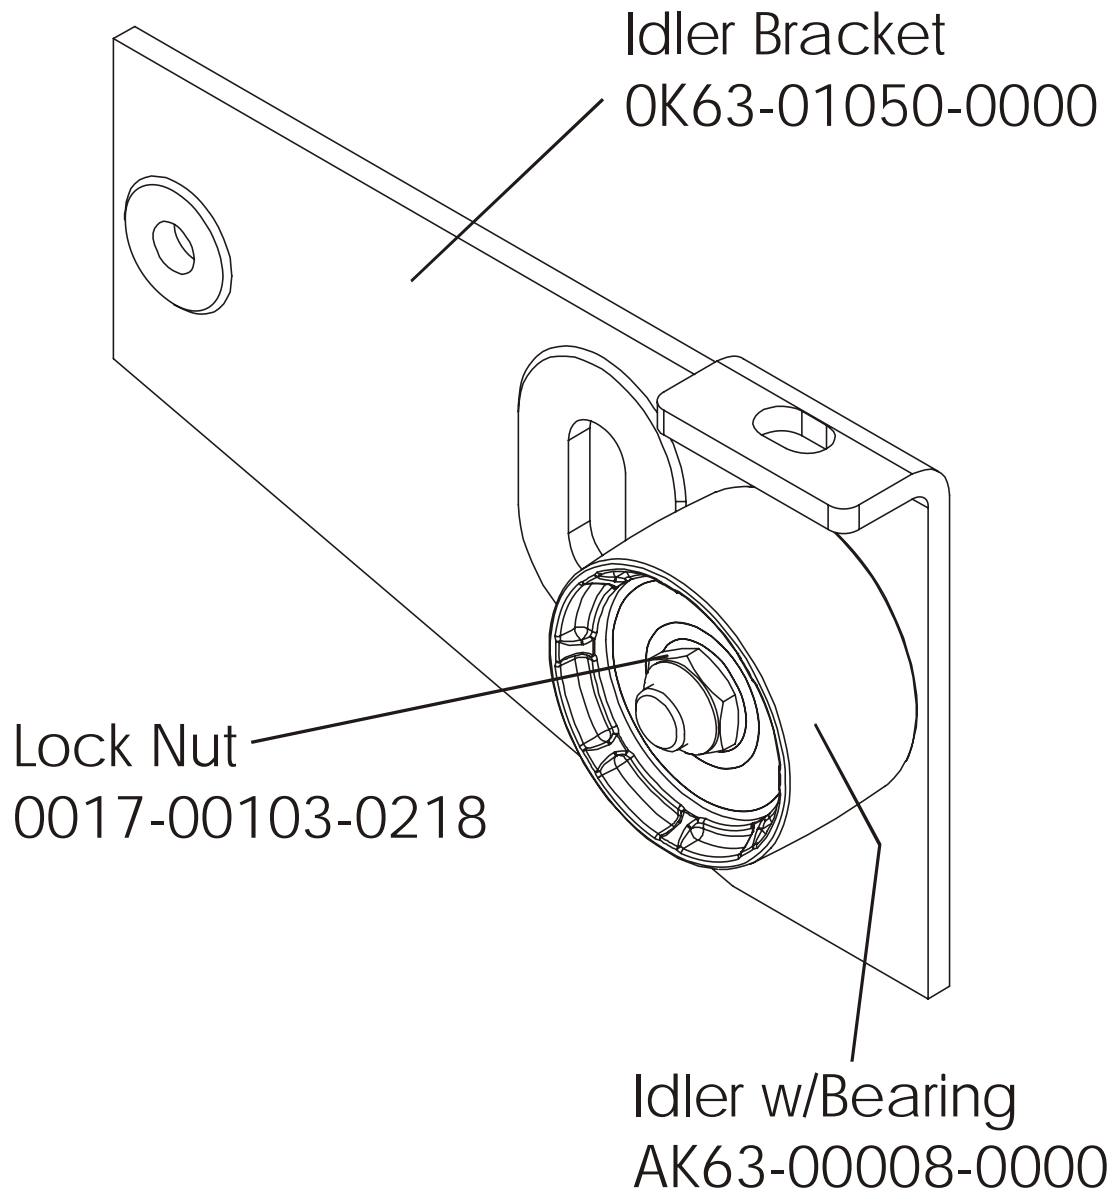

LifeFitness

Arctic Silver 90C Upright Bike

Customer Support Services
PARTS MANUAL revised 16 Jan 2012

MISCELLANEOUS	3
CONSOLE COMPONENTS	4
CONSOLE MOUNTING SCREWS AND POLAR COVERS	5
ALTERNATOR W/PULLEY	6
CRANKSHAFT AND BEARING ASSEMBLY	7
INTERMEDIATE SHAFT AND BEARING ASSEMBLY.....	8
SEAT LATCH ASSEMBLY	9
SEAT POST ASSEMBLY	10
SEAT POST SHROUDS.....	11
IDLER BRACKET ASSEMBLY	12
CONSOLE SUPPORT ASSEMBLY	13
LEFT SIDE SHROUD AND CRANKARM	14
RIGHT SIDE SHROUD AND CRANKARM.....	15
PCB MOUNTING BRACKET ASSEMBLY	16
FRONT WHEELS	17
RESISTOR ASSEMBLY.....	18
HANDLEBAR ASSEMBLY	19
BELTS.....	20
CABLES	21

Note: When this model is ordered with an attachable LCD TV it becomes a 90CER-XXXX-04. See the Entertainment parts list marked LCD-0XXX-02 for the part numbers and descriptions for the LCD TV, remote and hardware for this product.

Note: The version -04 90C has Life Pulse sensors for reading Heart Rate and is pre-wired for attachable LCD TV's.

Console Assembly	Bezel/SW/W/Overlay Assy.
AK63-00290-0001 Eng	AK63-00167-0001 Eng
AK63-00290-0002 Eng Met	AK63-00167-0001 Eng Met
AK63-00290-0003 Ger Met	AK63-00167-0003 Ger Met
AK63-00290-0004 Spn Met	AK63-00167-0004 Spn Met
AK63-00290-0008 ItI Met	AK63-00167-0008 ItI Met
AK63-00290-0009 Dut Met	AK63-00167-0009 Dut Met
AK63-00290-0010 Por Met	AK63-00167-0010 Por Met

Left Seat Post Shroud
OK63-01092-0010

Screw
0017-00101-1741

Right Seat Post Shroud
OK63-01092-0009

Assembly Number – AK63-00049-0000

Alternator Belt
OK63-01065-0000

Intermediate Belt
OK63-01066-0001