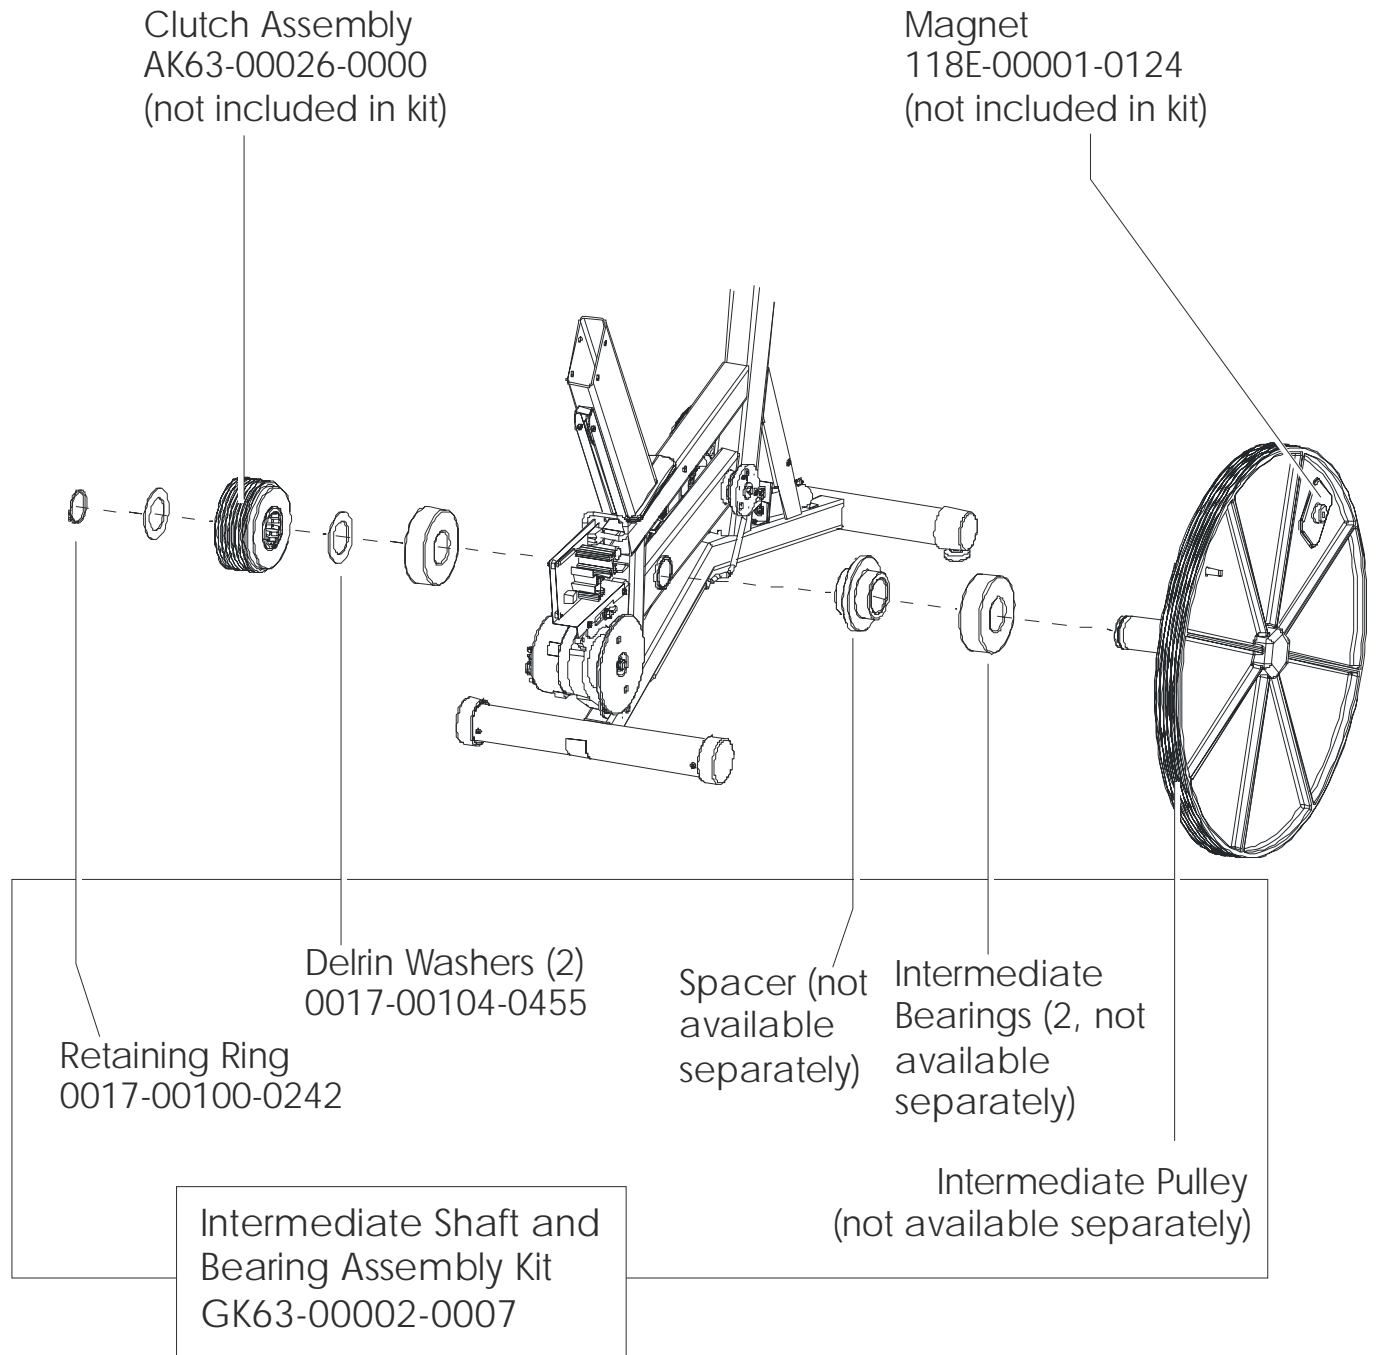

Life Cycle 93Ci
General Assembly

93C-0XXX-01
S/N LCB100001

Description	Part Number
Service Manual	M051-00K63-A069
Operators Manual	M051-00K63-A068
Network C-Safe Kit	GK63-00002-0003
Hardware Bag	GK63-00002-0044

Life Cycle 93Ci
Crankshaft and Bearing

93C-0XXX-01
S/N LCB100001

Life Cycle 93Ci
Console Support Assembly
AK63-00066-0001

93C-0XXX-01
S/N LCB100001

Life Cycle 93Ci
Right Side Shroud & Crankarm

93C-0XXX-01
S/N LCB100001

Life Cycle 93Ci
PCB Mounting Bracket

93C-0XXX-01
S/N LCB100001

UNLABELED PARTS

DESCRIPTION	PART NO.
NUT 10-24 HEX C ST ZN B	0017-00103-0177
WSH 281-.750-064 FL-D ST BZ B	0017-00104-0458
TRAY: ACCESSORY;STEALTH;S/C-E	OK63-01030-0001
COVER: POLAR; BTM; SILVER BULLET S/C-D	OK63-01146-0001
CBL-ASSY: JACK/HR S/C-C	AK36-00021-0003
CARD: WARRANTY; COMMERCIAL +	M051-00K20-C408
INSTR: UNPACKING +	M051-00K63-A080
INSTR: ASSY; ENG +	M051-00K63-A081
ALTERNATOR-PULLEY ASSY: MFG. B	+AK63-00093-0000
PCB/BATTEY BRKT ASSY: MFG. B	AK63-00049-0000