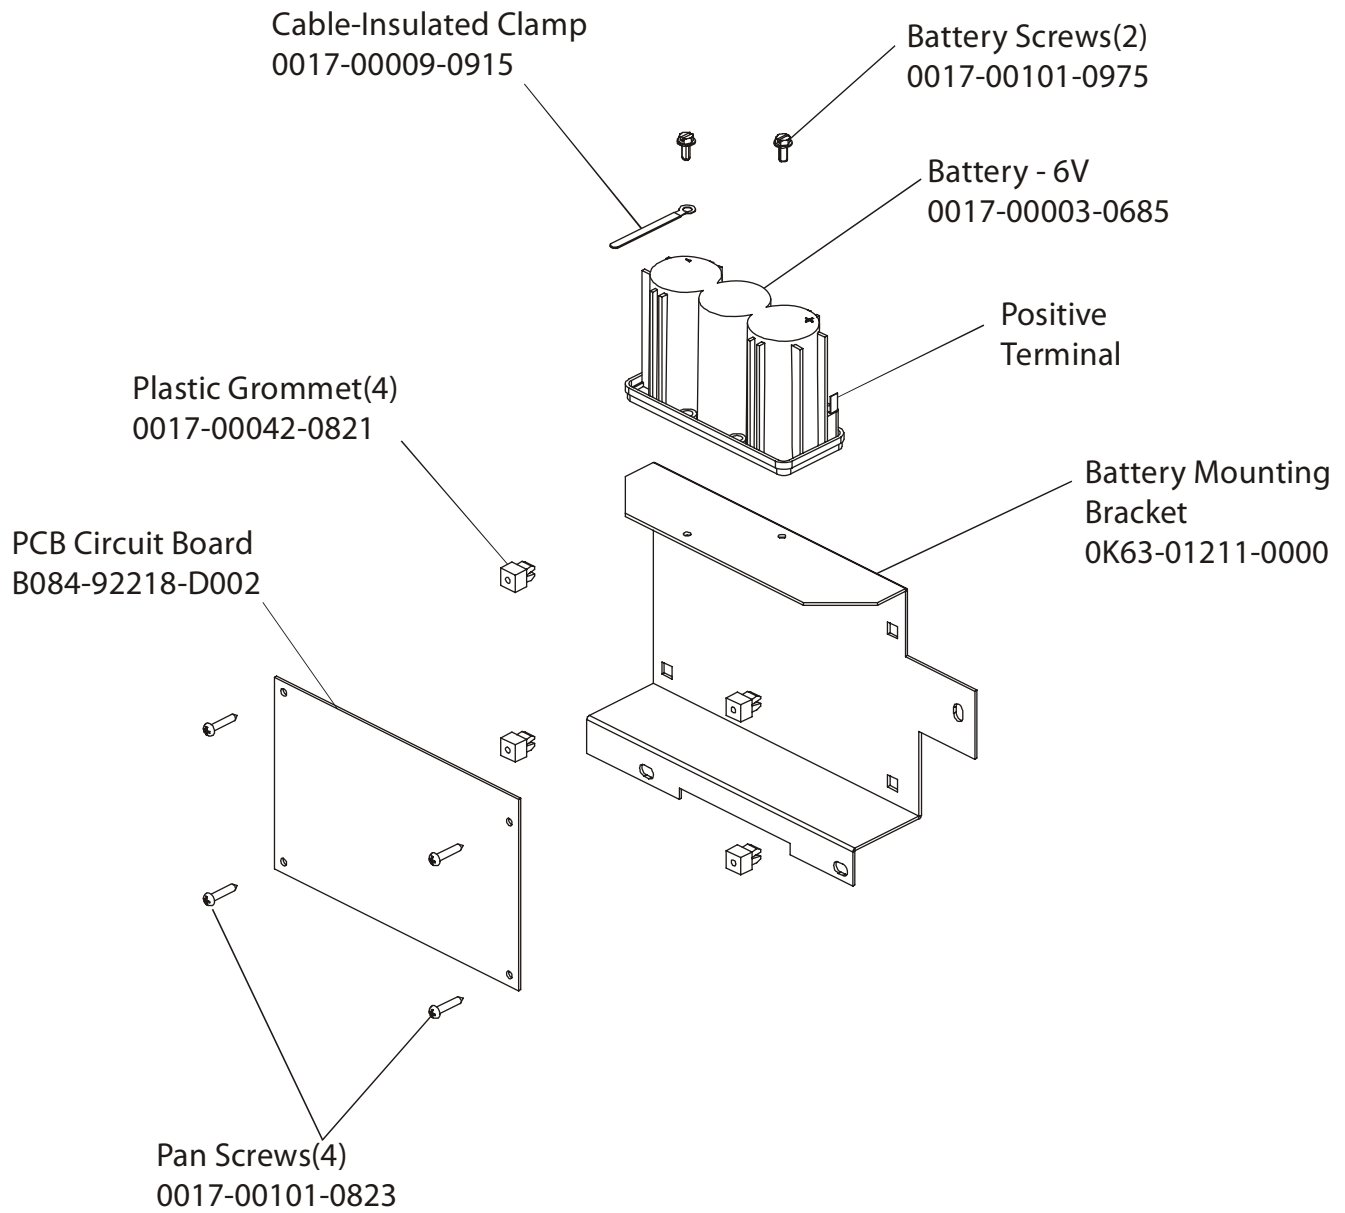

Life Cycle 93Ci
Crankshaft and Bearing

93C-0XXX-01
S/N LCB100001

Life Cycle 93Ci
Console Support Assembly
AK63-00066-0001

93C-0XXX-01
S/N LCB100001

Life Cycle 93Ci
Right Side Shroud & Crankarm

93C-0XXX-01
S/N LCB100001

Life Cycle 93Ci
PCB Mounting Bracket

93C-0XXX-01
S/N LCB100001

UNLABELED PARTS

DESCRIPTION	PART NO.
NUT 10-24 HEX C ST ZN B	0017-00103-0177
WSH 281-.750-064 FL-D ST BZ B	0017-00104-0458
TRAY: ACCESSORY;STEALTH;S/C-E	OK63-01030-0001
COVER: POLAR; BTM; SILVER BULLET S/C-D	OK63-01146-0001
CBL-ASSY: JACK/HR S/C-C	AK36-00021-0003
CARD: WARRANTY; COMMERCIAL +	M051-00K20-C408
INSTR: UNPACKING +	M051-00K63-A080
INSTR: ASSY; ENG +	M051-00K63-A081
ALTERNATOR-PULLEY ASSY: MFG. B	+AK63-00093-0000
PCB/BATTEY BRKT ASSY: MFG. B	AK63-00049-0000