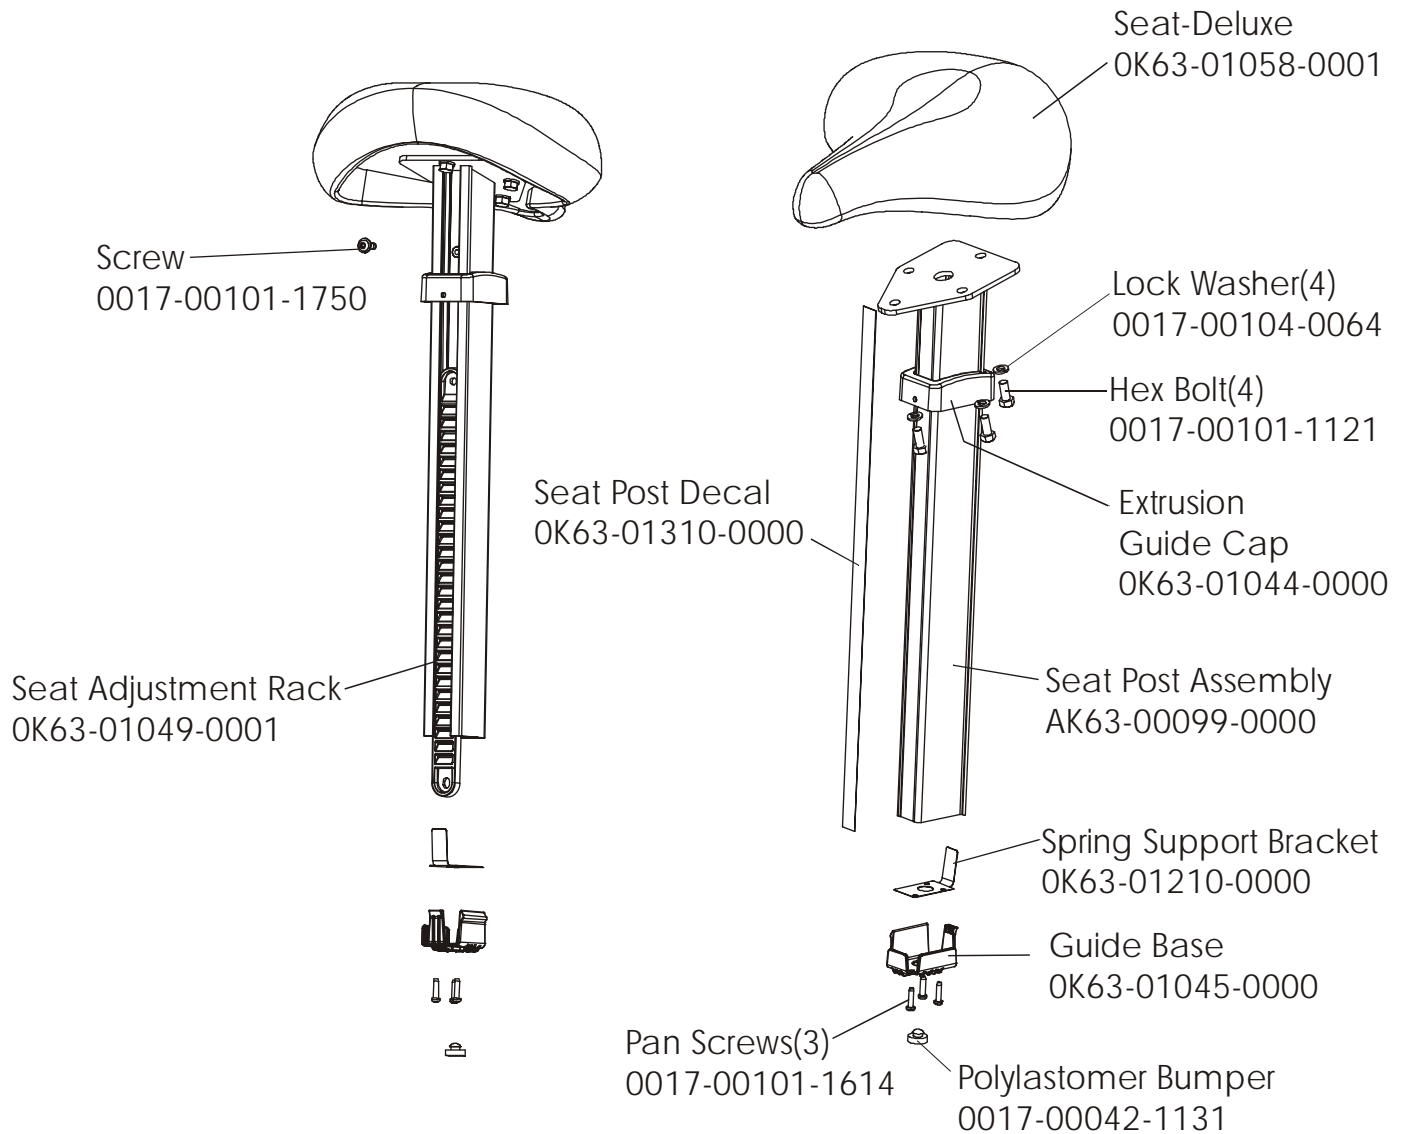

Life Cycle 93Ci
Crankshaft and Bearing

93C-0XXX-01
S/N LCB100001

Life Cycle 93Ci
Console Support Assembly
AK63-00066-0001

93C-0XXX-01
S/N LCB100001

Life Cycle 93Ci
Right Side Shroud & Crankarm

93C-0XXX-01
S/N LCB100001

Life Cycle 93Ci
PCB Mounting Bracket

93C-0XXX-01
S/N LCB100001

UNLABELED PARTS

DESCRIPTION	PART NO.
NUT 10-24 HEX C ST ZN B	0017-00103-0177
WSH 281-.750-064 FL-D ST BZ B	0017-00104-0458
TRAY: ACCESSORY;STEALTH;S/C-E	OK63-01030-0001
COVER: POLAR; BTM; SILVER BULLET S/C-D	OK63-01146-0001
CBL-ASSY: JACK/HR S/C-C	AK36-00021-0003
CARD: WARRANTY; COMMERCIAL +	M051-00K20-C408
INSTR: UNPACKING +	M051-00K63-A080
INSTR: ASSY; ENG +	M051-00K63-A081
ALTERNATOR-PULLEY ASSY: MFG. B	+AK63-00093-0000
PCB/BATTEY BRKT ASSY: MFG. B	AK63-00049-0000