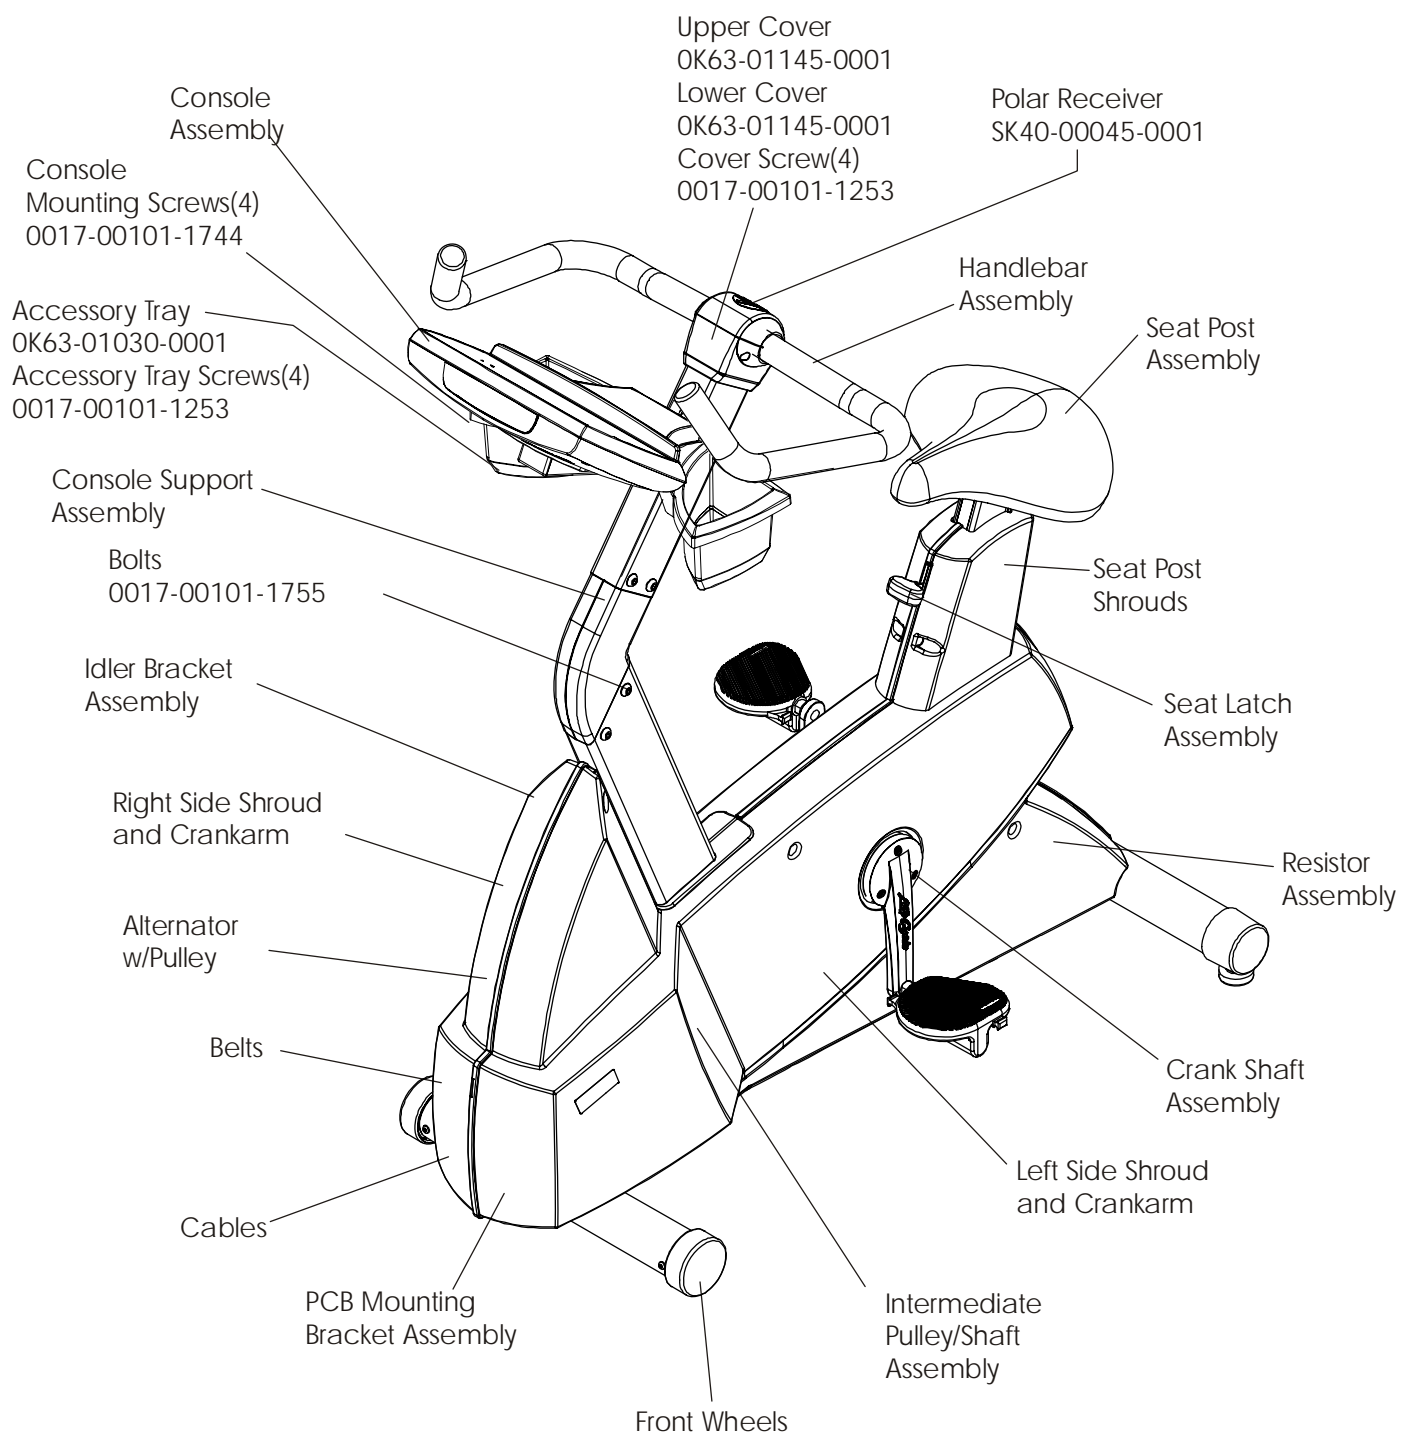

Life Cycle 93Ci
General Assembly

93C-0XXX-01
S/N LCB100001

Description	Part Number
Service Manual	M051-00K63-A069
Operators Manual	M051-00K63-A068
Network C-Safe Kit	GK63-00002-0003
Hardware Bag	GK63-00002-0044

Life Cycle 93Ci
Crankshaft and Bearing

93C-0XXX-01
S/N LCB100001

Life Cycle 93Ci
Console Support Assembly
AK63-00066-0001

93C-0XXX-01
S/N LCB100001

Life Cycle 93Ci
Right Side Shroud & Crankarm

93C-0XXX-01
S/N LCB100001