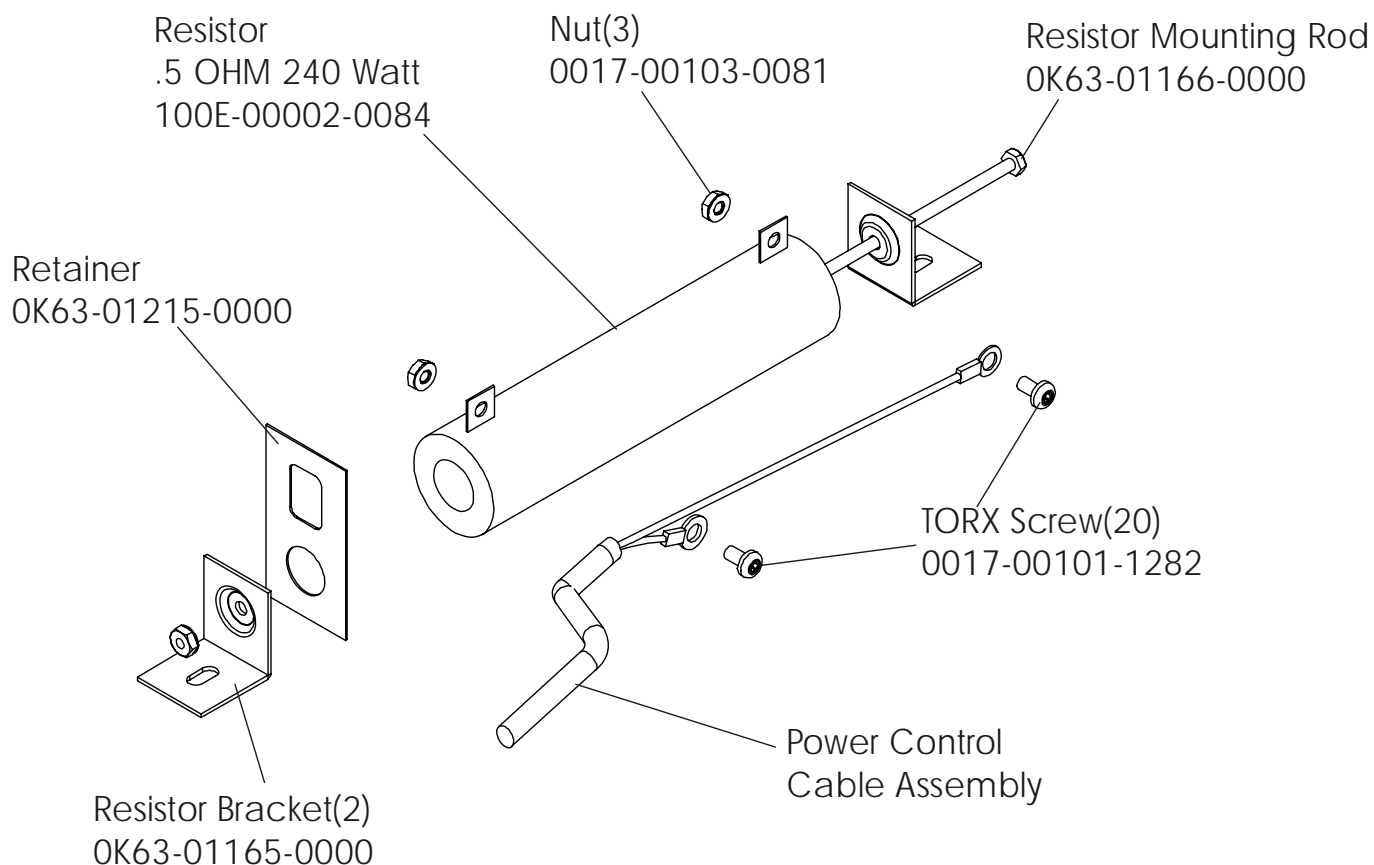

Life Cycle 93Ci
Crankshaft and Bearing

93C-0XXX-01
S/N LCB100001

Life Cycle 93Ci
Console Support Assembly
AK63-00066-0001

93C-0XXX-01
S/N LCB100001

Life Cycle 93Ci
Right Side Shroud & Crankarm

93C-0XXX-01
S/N LCB100001

Life Cycle 93Ci
PCB Mounting Bracket

93C-0XXX-01
S/N LCB100001

UNLABELED PARTS

DESCRIPTION	PART NO.
NUT 10-24 HEX C ST ZN B	0017-00103-0177
WSH 281-.750-064 FL-D ST BZ B	0017-00104-0458
TRAY: ACCESSORY;STEALTH;S/C-E	OK63-01030-0001
COVER: POLAR; BTM; SILVER BULLET S/C-D	OK63-01146-0001
CBL-ASSY: JACK/HR S/C-C	AK36-00021-0003
CARD: WARRANTY; COMMERCIAL +	M051-00K20-C408
INSTR: UNPACKING +	M051-00K63-A080
INSTR: ASSY; ENG +	M051-00K63-A081
ALTERNATOR-PULLEY ASSY: MFG. B	+AK63-00093-0000
PCB/BATTEY BRKT ASSY: MFG. B	AK63-00049-0000