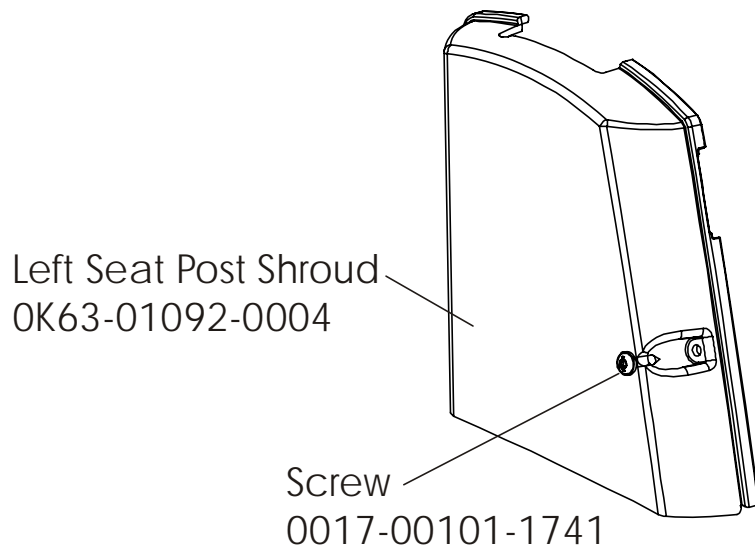

Life Cycle 93Ci
Crankshaft and Bearing

93C-0XXX-01
S/N LCB100001

Life Cycle 93Ci
Console Support Assembly
AK63-00066-0001

93C-0XXX-01
S/N LCB100001

Life Cycle 93Ci
Right Side Shroud & Crankarm

93C-0XXX-01
S/N LCB100001