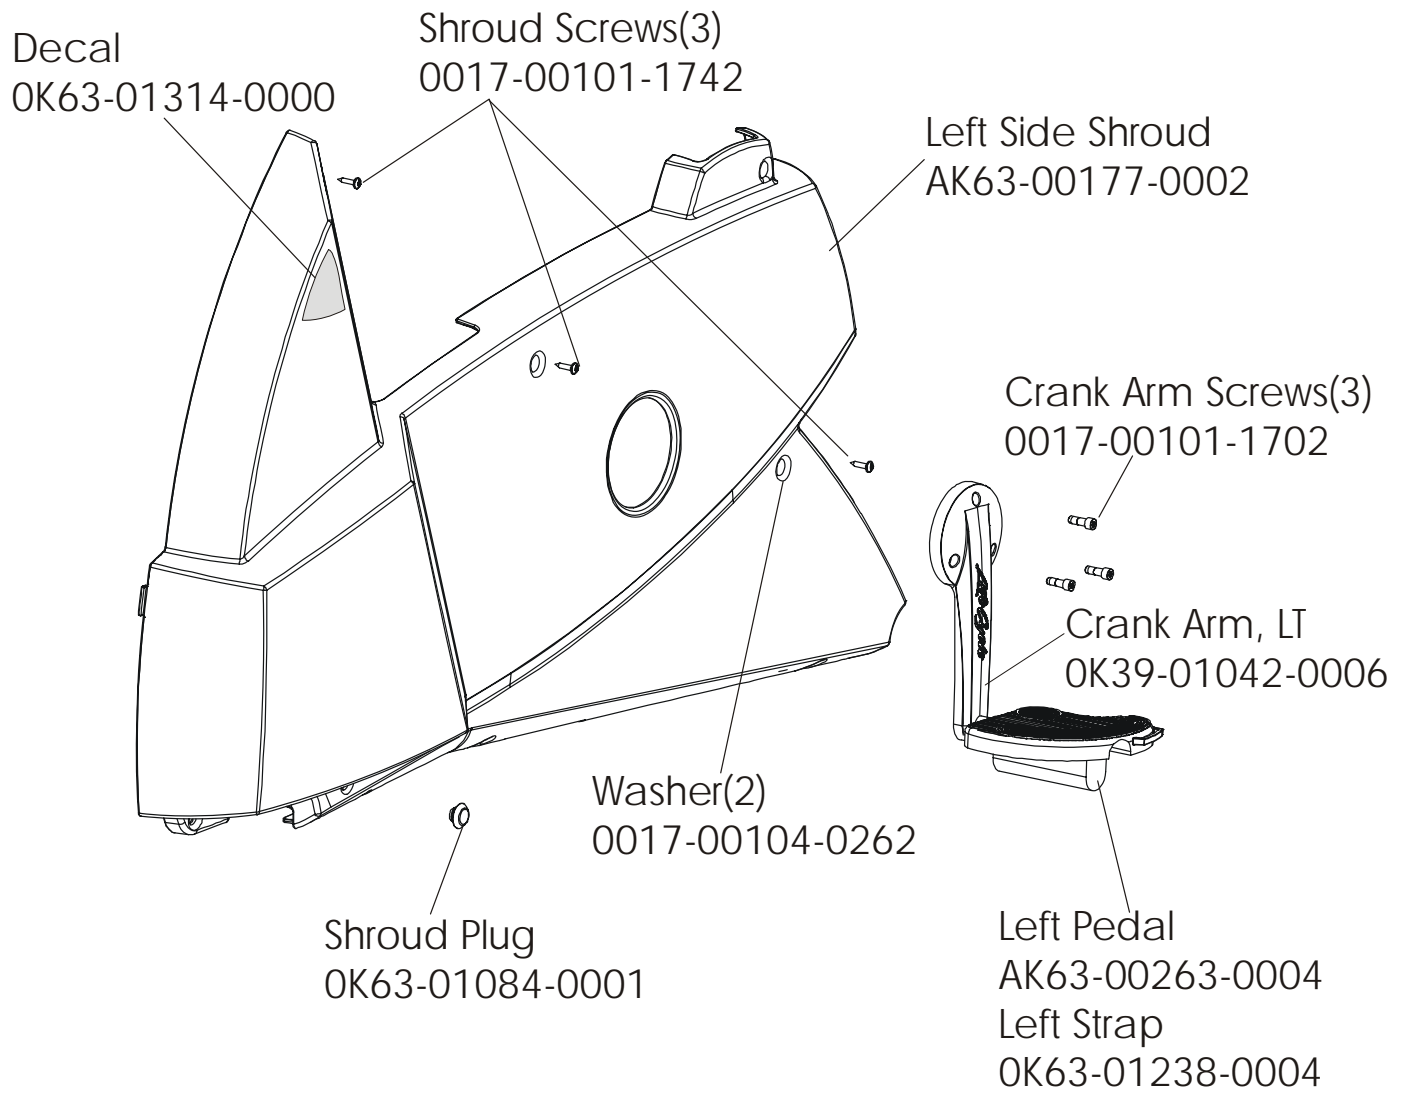

Life Cycle 93Ci
Crankshaft and Bearing

93C-0XXX-01
S/N LCB100001

Life Cycle 93Ci
Console Support Assembly
AK63-00066-0001

93C-0XXX-01
S/N LCB100001

Life Cycle 93Ci
Right Side Shroud & Crankarm

93C-0XXX-01
S/N LCB100001

Life Cycle 93Ci
PCB Mounting Bracket

93C-0XXX-01
S/N LCB100001

UNLABELED PARTS

DESCRIPTION	PART NO.
NUT 10-24 HEX C ST ZN B	0017-00103-0177
WSH 281-.750-064 FL-D ST BZ B	0017-00104-0458
TRAY: ACCESSORY;STEALTH;S/C-E	OK63-01030-0001
COVER: POLAR; BTM; SILVER BULLET S/C-D	OK63-01146-0001
CBL-ASSY: JACK/HR S/C-C	AK36-00021-0003
CARD: WARRANTY; COMMERCIAL +	M051-00K20-C408
INSTR: UNPACKING +	M051-00K63-A080
INSTR: ASSY; ENG +	M051-00K63-A081
ALTERNATOR-PULLEY ASSY: MFG. B	+AK63-00093-0000
PCB/BATTEY BRKT ASSY: MFG. B	AK63-00049-0000