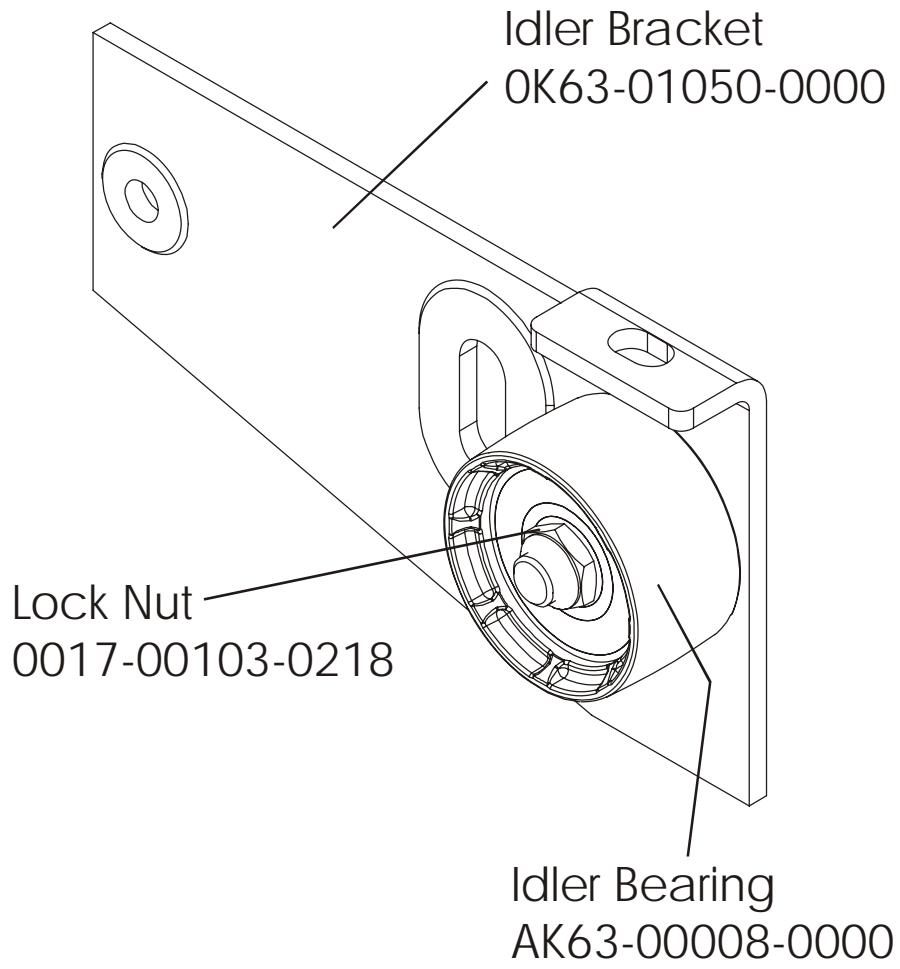

Life Cycle 93Ci
Crankshaft and Bearing

93C-0XXX-01
S/N LCB100001

Life Cycle 93Ci
Console Support Assembly
AK63-00066-0001

93C-0XXX-01
S/N LCB100001

Life Cycle 93Ci
Right Side Shroud & Crankarm

93C-0XXX-01
S/N LCB100001

Life Cycle 93Ci
PCB Mounting Bracket

93C-0XXX-01
S/N LCB100001

UNLABELED PARTS

DESCRIPTION	PART NO.
NUT 10-24 HEX C ST ZN B	0017-00103-0177
WSH 281-.750-064 FL-D ST BZ B	0017-00104-0458
TRAY: ACCESSORY;STEALTH;S/C-E	OK63-01030-0001
COVER: POLAR; BTM; SILVER BULLET S/C-D	OK63-01146-0001
CBL-ASSY: JACK/HR S/C-C	AK36-00021-0003
CARD: WARRANTY; COMMERCIAL +	M051-00K20-C408
INSTR: UNPACKING +	M051-00K63-A080
INSTR: ASSY; ENG +	M051-00K63-A081
ALTERNATOR-PULLEY ASSY: MFG. B	+AK63-00093-0000
PCB/BATTEY BRKT ASSY: MFG. B	AK63-00049-0000