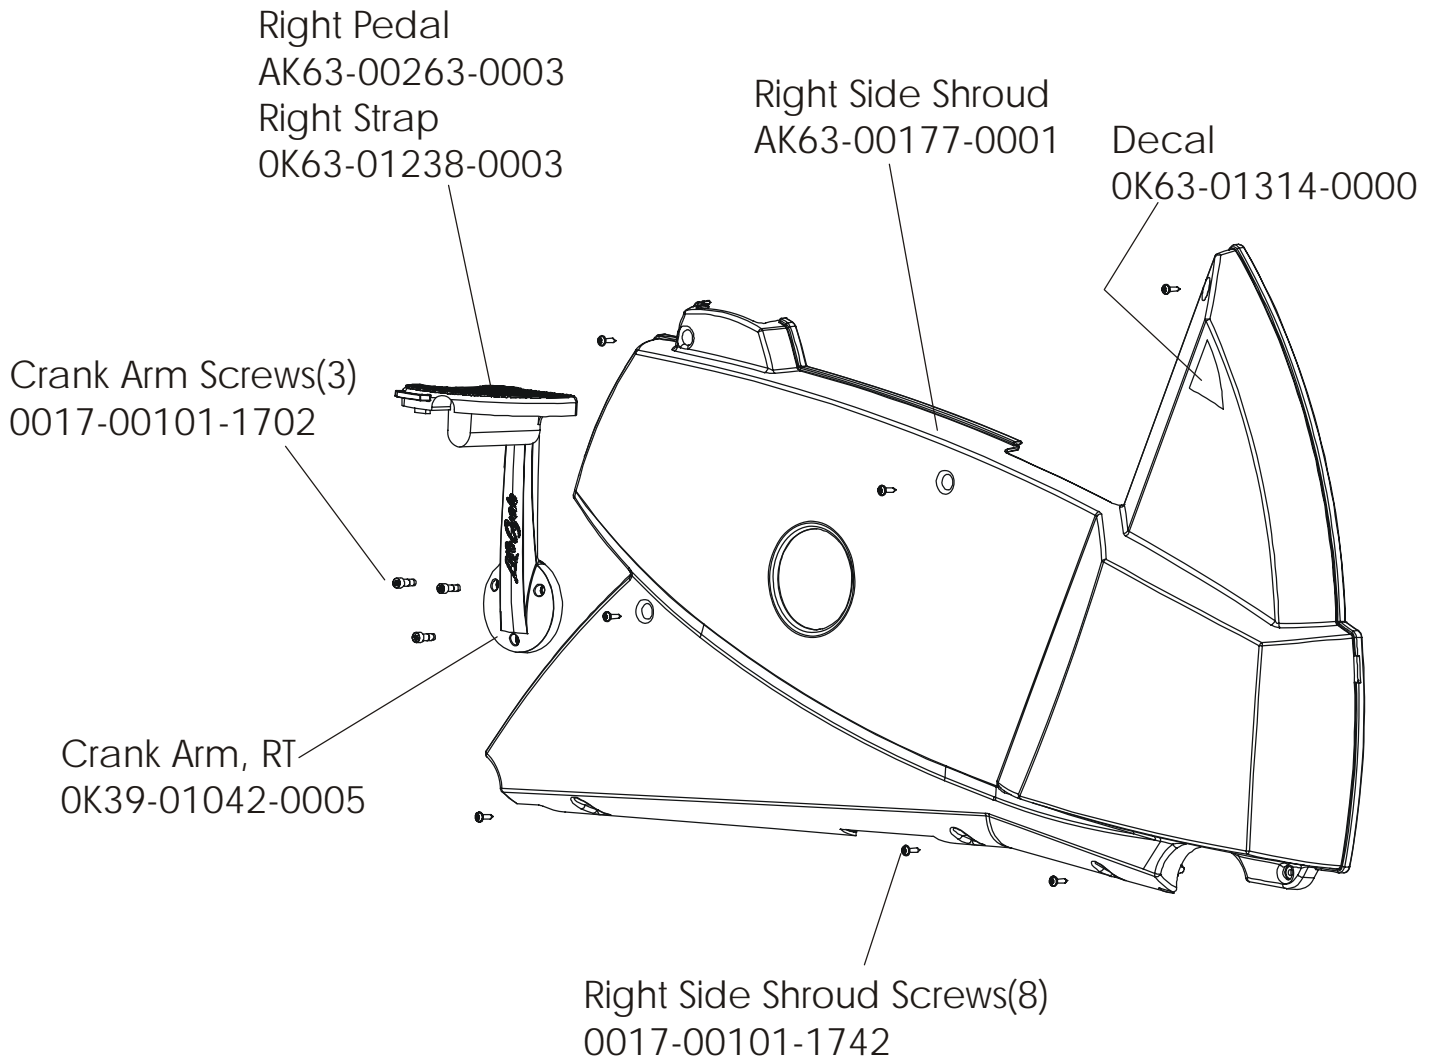

Life Cycle 93Ci
Crankshaft and Bearing

93C-0XXX-01
S/N LCB100001

Life Cycle 93Ci
Console Support Assembly
AK63-00066-0001

93C-0XXX-01
S/N LCB100001

Life Cycle 93Ci
Right Side Shroud & Crankarm

93C-0XXX-01
S/N LCB100001

Life Cycle 93Ci
PCB Mounting Bracket

93C-0XXX-01
S/N LCB100001

UNLABELED PARTS

DESCRIPTION	PART NO.
NUT 10-24 HEX C ST ZN B	0017-00103-0177
WSH 281-.750-064 FL-D ST BZ B	0017-00104-0458
TRAY: ACCESSORY;STEALTH;S/C-E	OK63-01030-0001
COVER: POLAR; BTM; SILVER BULLET S/C-D	OK63-01146-0001
CBL-ASSY: JACK/HR S/C-C	AK36-00021-0003
CARD: WARRANTY; COMMERCIAL +	M051-00K20-C408
INSTR: UNPACKING +	M051-00K63-A080
INSTR: ASSY; ENG +	M051-00K63-A081
ALTERNATOR-PULLEY ASSY: MFG. B	+AK63-00093-0000
PCB/BATTEY BRKT ASSY: MFG. B	AK63-00049-0000