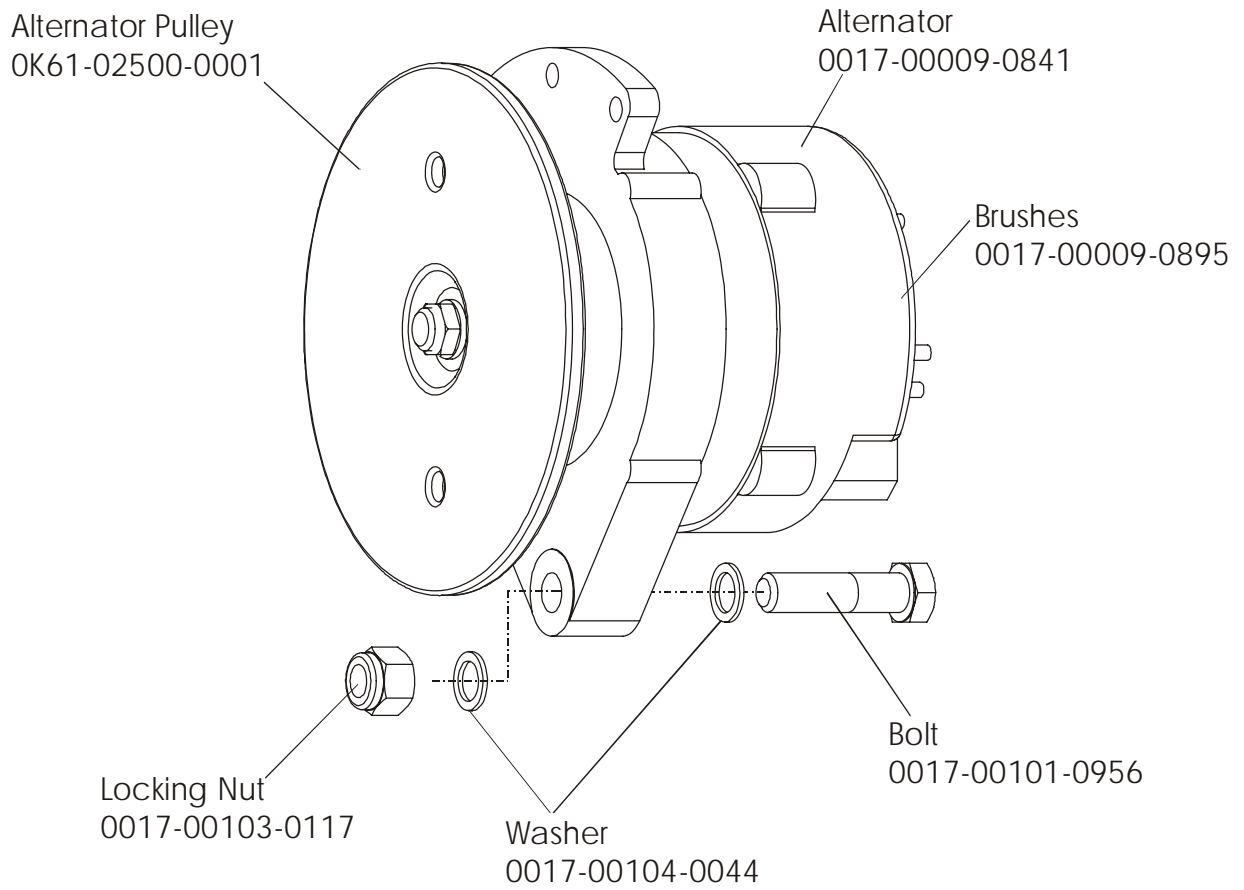

Life Cycle 93Ci
General Assembly

93C-0XXX-01
S/N LCB100001

Description	Part Number
Service Manual	M051-00K63-A069
Operators Manual	M051-00K63-A068
Network C-Safe Kit	GK63-00002-0003
Hardware Bag	GK63-00002-0044

Life Cycle 93Ci
Crankshaft and Bearing

93C-0XXX-01
S/N LCB100001

Life Cycle 93Ci
Console Support Assembly
AK63-00066-0001

93C-0XXX-01
S/N LCB100001

Life Cycle 93Ci
Right Side Shroud & Crankarm

93C-0XXX-01
S/N LCB100001