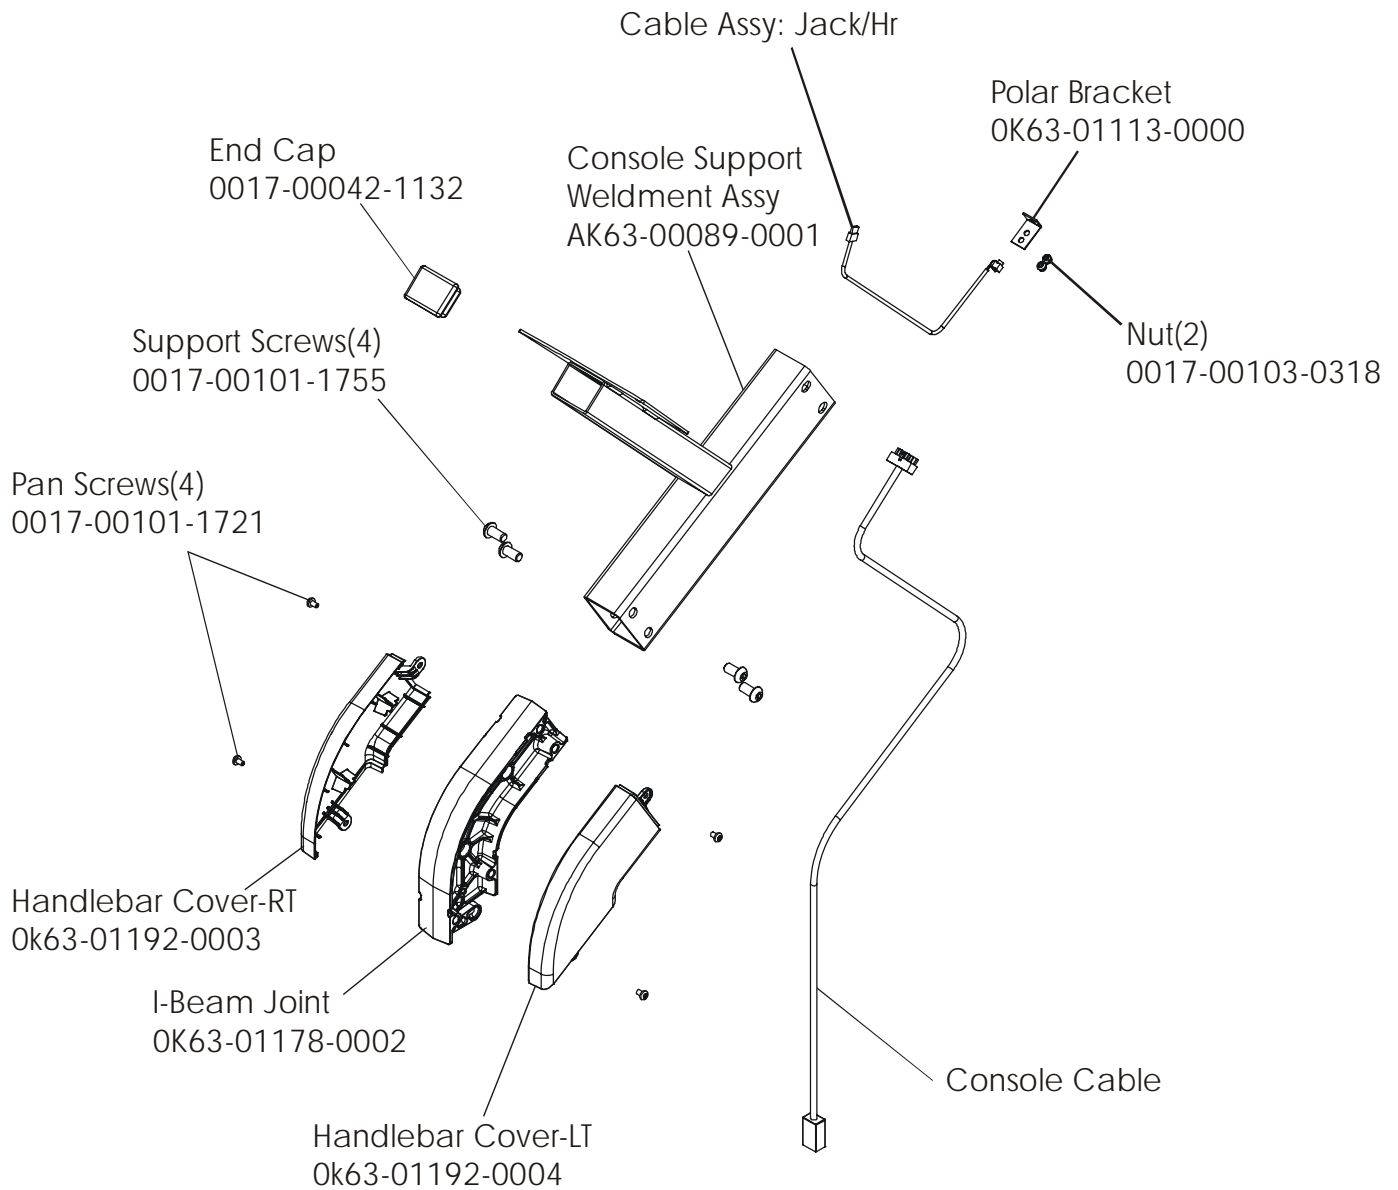

Life Cycle 93Ci
General Assembly

93C-0XXX-01
S/N LCB100001

Description	Part Number
Service Manual	M051-00K63-A069
Operators Manual	M051-00K63-A068
Network C-Safe Kit	GK63-00002-0003
Hardware Bag	GK63-00002-0044

Life Cycle 93Ci
Crankshaft and Bearing

93C-0XXX-01
S/N LCB100001

Life Cycle 93Ci
Console Support Assembly
AK63-00066-0001

93C-0XXX-01
S/N LCB100001

Life Cycle 93Ci
Right Side Shroud & Crankarm

93C-0XXX-01
S/N LCB100001

Life Cycle 93Ci
PCB Mounting Bracket

93C-0XXX-01
S/N LCB100001

UNLABELED PARTS

DESCRIPTION	PART NO.
NUT 10-24 HEX C ST ZN B	0017-00103-0177
WSH 281-.750-064 FL-D ST BZ B	0017-00104-0458
TRAY: ACCESSORY;STEALTH;S/C-E	OK63-01030-0001
COVER: POLAR; BTM; SILVER BULLET S/C-D	OK63-01146-0001
CBL-ASSY: JACK/HR S/C-C	AK36-00021-0003
CARD: WARRANTY; COMMERCIAL +	M051-00K20-C408
INSTR: UNPACKING +	M051-00K63-A080
INSTR: ASSY; ENG +	M051-00K63-A081
ALTERNATOR-PULLEY ASSY: MFG. B	+AK63-00093-0000
PCB/BATTEY BRKT ASSY: MFG. B	AK63-00049-0000