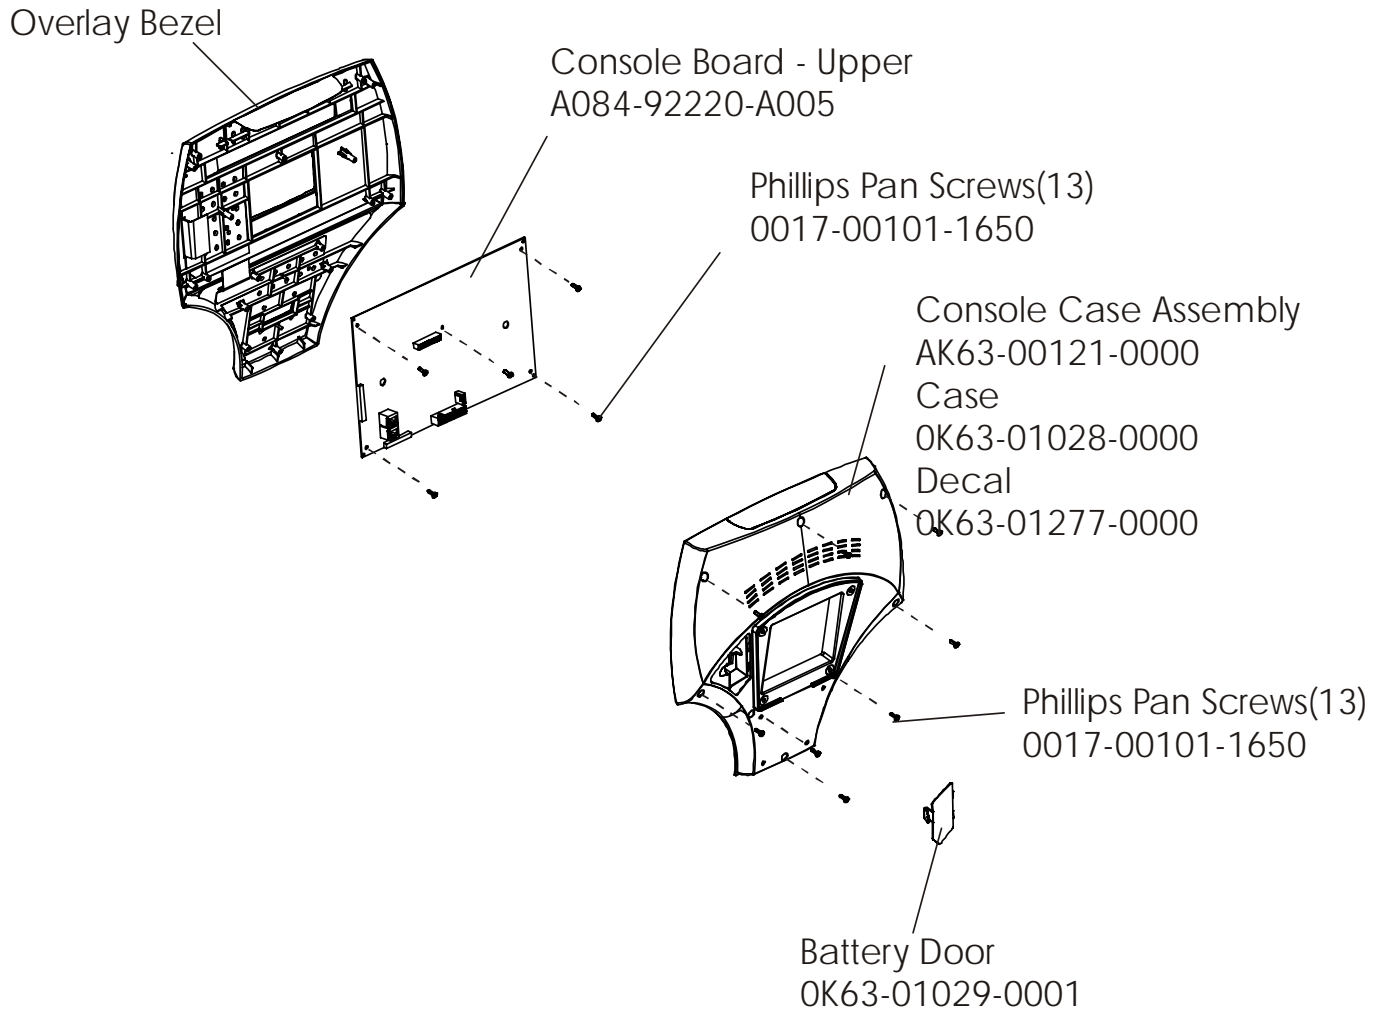

Life Cycle 93Ci
General Assembly

93C-0XXX-01
S/N LCB100001

Description	Part Number
Service Manual	M051-00K63-A069
Operators Manual	M051-00K63-A068
Network C-Safe Kit	GK63-00002-0003
Hardware Bag	GK63-00002-0044

Life Cycle 93Ci
Crankshaft and Bearing

93C-0XXX-01
S/N LCB100001

Life Cycle 93Ci
Console Support Assembly
AK63-00066-0001

93C-0XXX-01
S/N LCB100001

Life Cycle 93Ci
Right Side Shroud & Crankarm

93C-0XXX-01
S/N LCB100001