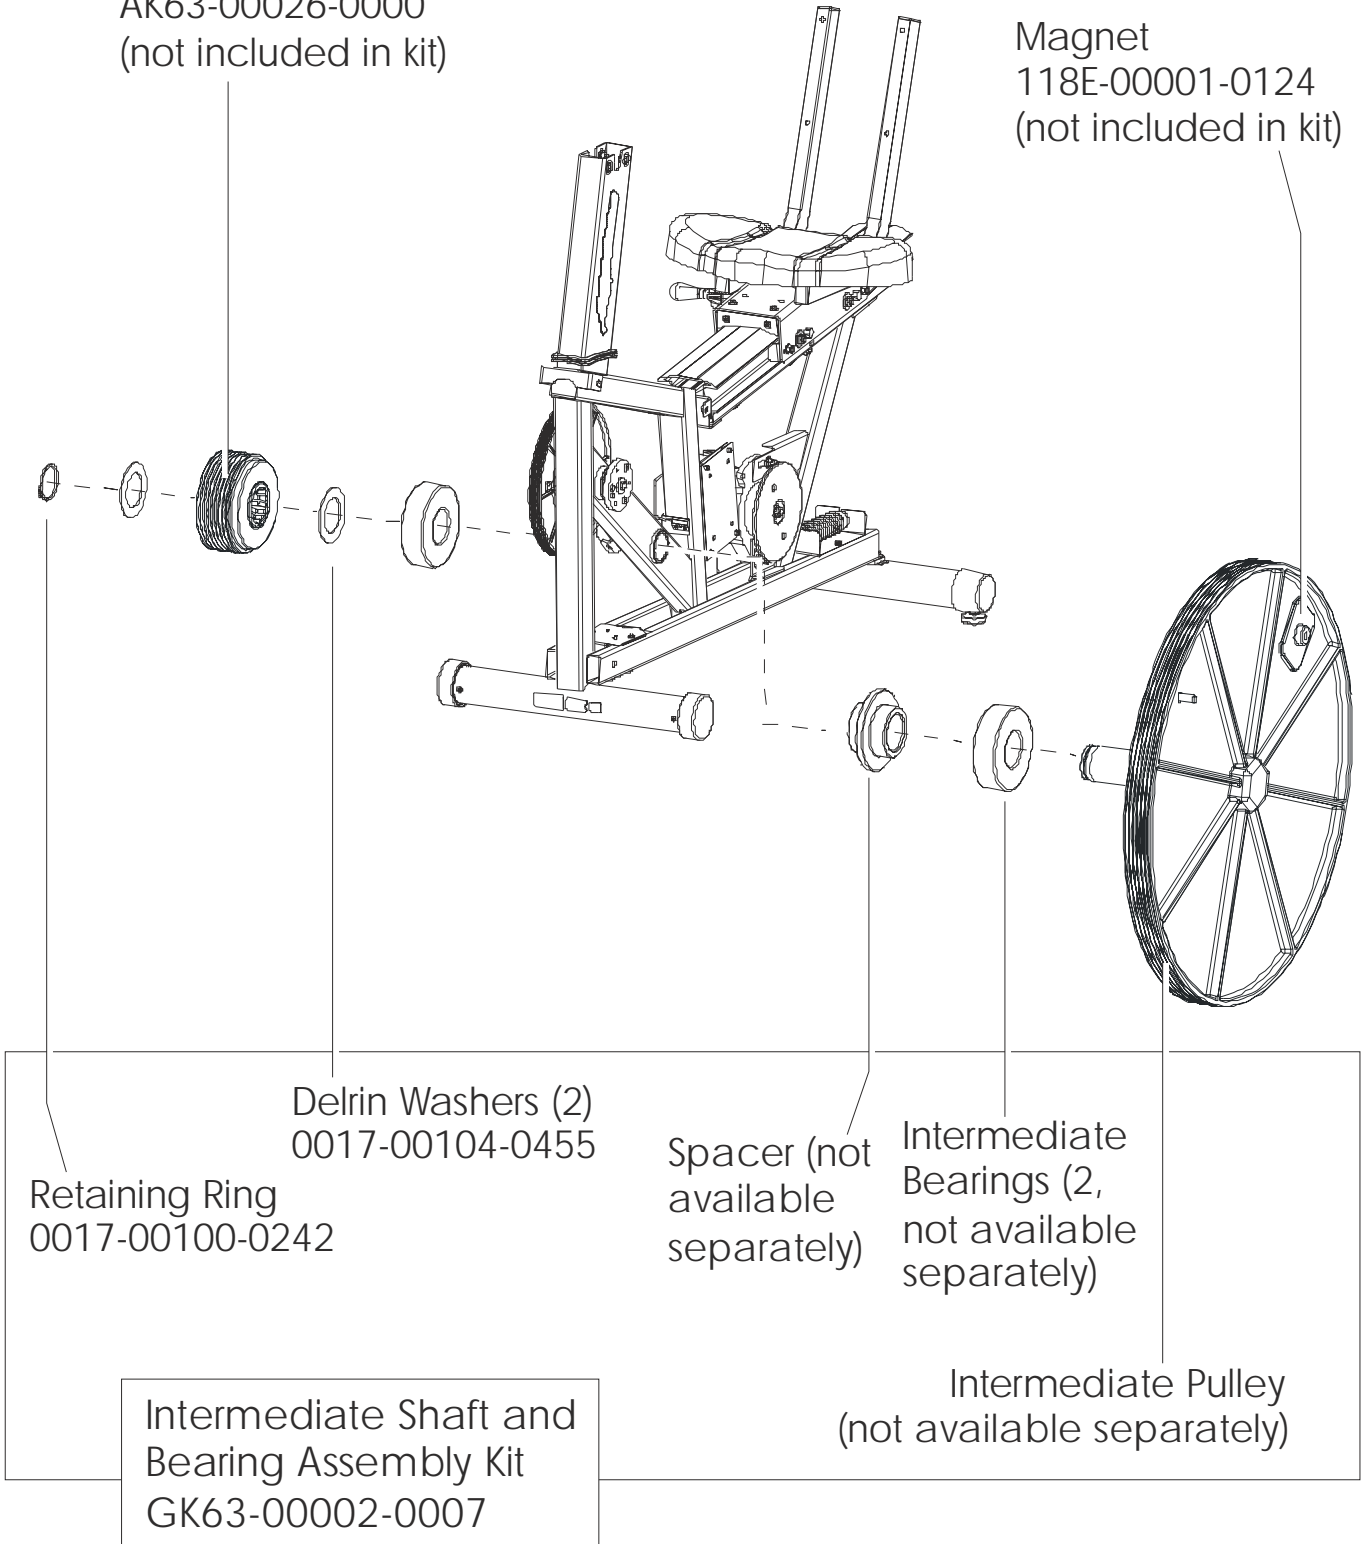

**NOTE: ADDING THE BOLT ON LCD SCREEN TO THE
93CW-0XXX-02 MAKES THE UNIT A 93CER-0XXX-02.**

	Page
CONSOLE AND RELATED COMPONENTS.....	4
CONSOLE MOUNTING SCREWS AND POLAR COVERS.....	5
ALTERNATOR W/PULLEY	6
CRANKSHAFT AND BEARING ASSEMBLY.....	7
INTERMEDIATE SHAFT AND BEARING ASSEMBLY.....	8
SEAT LATCH ASSEMBLY.....	9
SEAT POST ASSEMBLY	10
SEAT POST SHROUDS.....	11
IDLER BRACKET ASSEMBLY.....	12
CONSOLE SUPPORT ASSEMBLY.....	13
LEFT SIDE SHROUD AND CRANKARM.....	14
RIGHT SIDE SHROUD AND CRANKARM.....	15
PCB MOUNTING BRACKET ASSEMBLY.....	16
FRONT WHEELS.....	17
RESISTOR ASSEMBLY.....	18
HANDLEBAR ASSEMBLY.....	19
BELTS.....	20
CABLES.....	21

93CW-0XXX-02
S/N CCM100000 and up

ARCTIC SILVER 93CW

Intermediate Shaft and Bearing Assembly

93CW-0XXX-02

S/N CCM100000 and up

Clutch Assembly
AK63-00026-0000
(not included in kit)

Magnet
118E-00001-0124
(not included in kit)