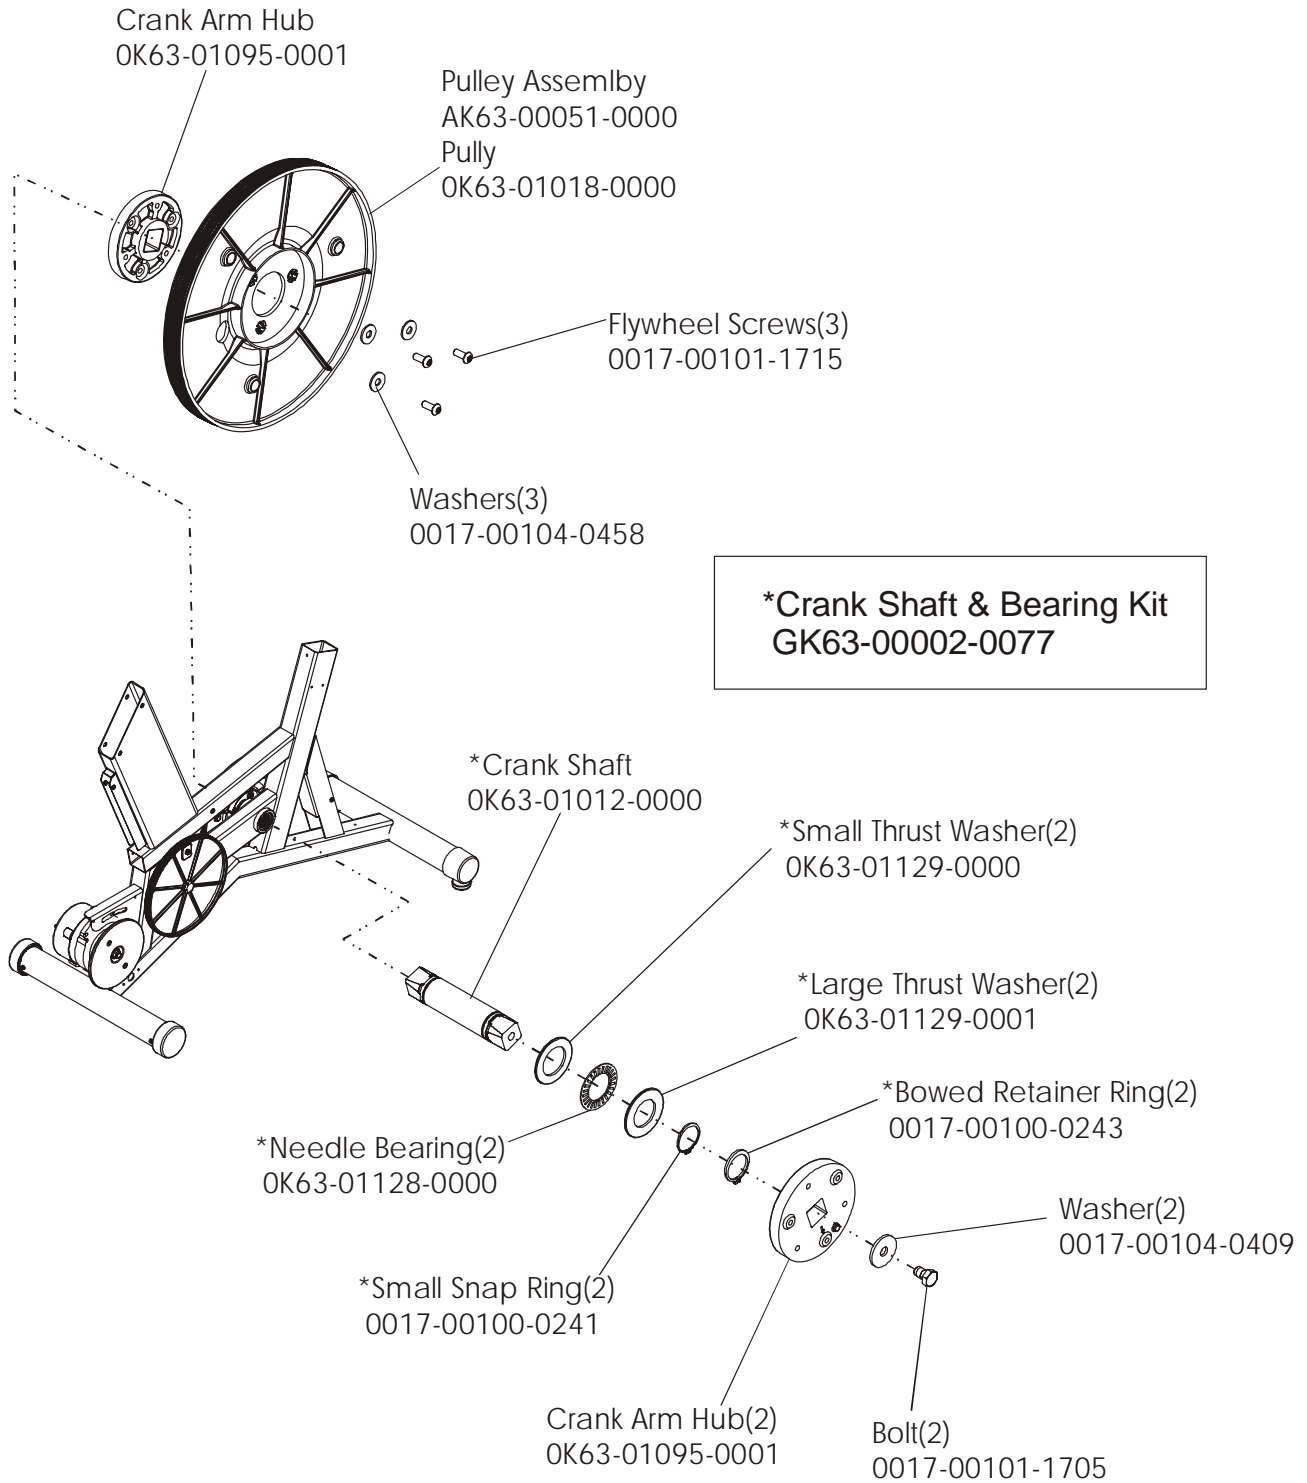

**NOTE: ADDING THE BOLT ON LCD SCREEN TO THE
93CW-0XXX-02 MAKES THE UNIT A 93CER-0XXX-02.**

	Page
CONSOLE AND RELATED COMPONENTS.....	4
CONSOLE MOUNTING SCREWS AND POLAR COVERS.....	5
ALTERNATOR W/PULLEY	6
CRANKSHAFT AND BEARING ASSEMBLY.....	7
INTERMEDIATE SHAFT AND BEARING ASSEMBLY.....	8
SEAT LATCH ASSEMBLY.....	9
SEAT POST ASSEMBLY	10
SEAT POST SHROUDS.....	11
IDLER BRACKET ASSEMBLY.....	12
CONSOLE SUPPORT ASSEMBLY.....	13
LEFT SIDE SHROUD AND CRANKARM.....	14
RIGHT SIDE SHROUD AND CRANKARM.....	15
PCB MOUNTING BRACKET ASSEMBLY.....	16
FRONT WHEELS.....	17
RESISTOR ASSEMBLY.....	18
HANDLEBAR ASSEMBLY.....	19
BELTS.....	20
CABLES.....	21

ARCTIC SILVER 93CW
Console Mtg. Screws & Polar Covers

93CW-0XXX-02
S/N CCM100000 and up

ARCTIC SILVER 93CW
Alternator w/Pulley-AK63-00093-0000

93CW-0XXX-02
S/N CCM100000 and up

ARCTIC SILVER 93CW
Crankshaft and Bearing Assembly

93CW-0XXX-02
S/N CCM100000 and up

ARCTIC SILVER 93CW

Intermediate Shaft and Bearing Assembly

93CW-0XXX-02

S/N CCM100000 and up

Clutch Assembly
AK63-00026-0000
(not included in kit)

Magnet
118E-00001-0124
(not included in kit)