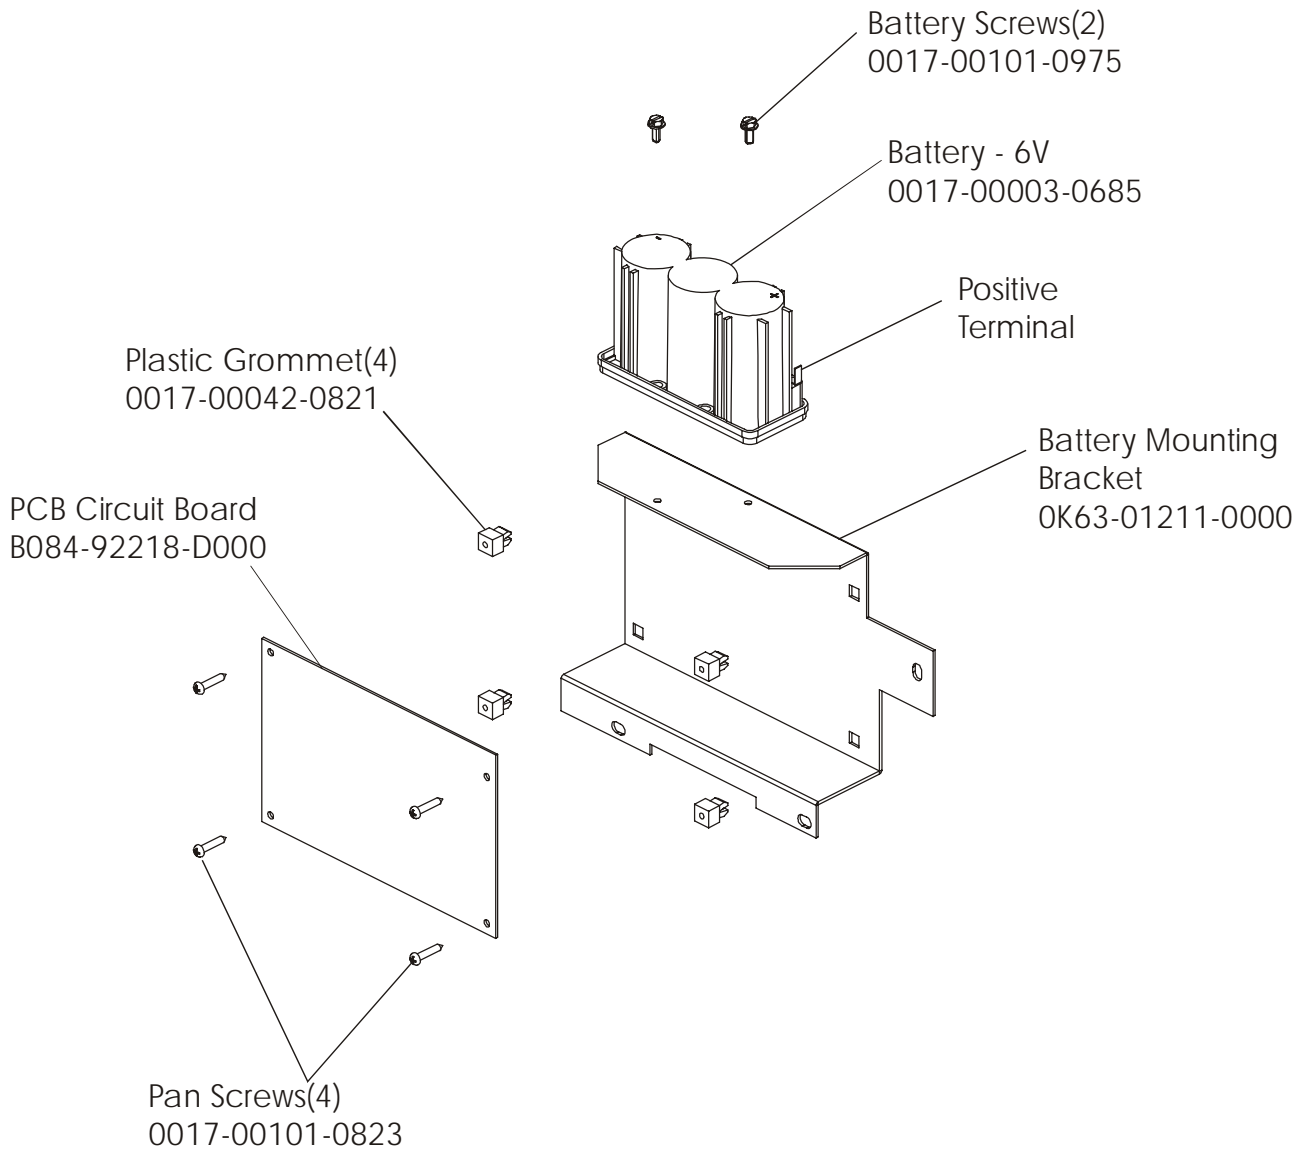

93CW-0XXX-02
S/N CCM100000 and up

ARCTIC SILVER 93CW
Right Side Shroud and Crankarm

93CW-0XXX-02
S/N CCM100000 and up

ARCTIC SILVER 93CW
PCB Mounting Bracket Assembly

93CW-0XXX-02
S/N CCM100000 and up

Assembly Number – AK63-00049-0000