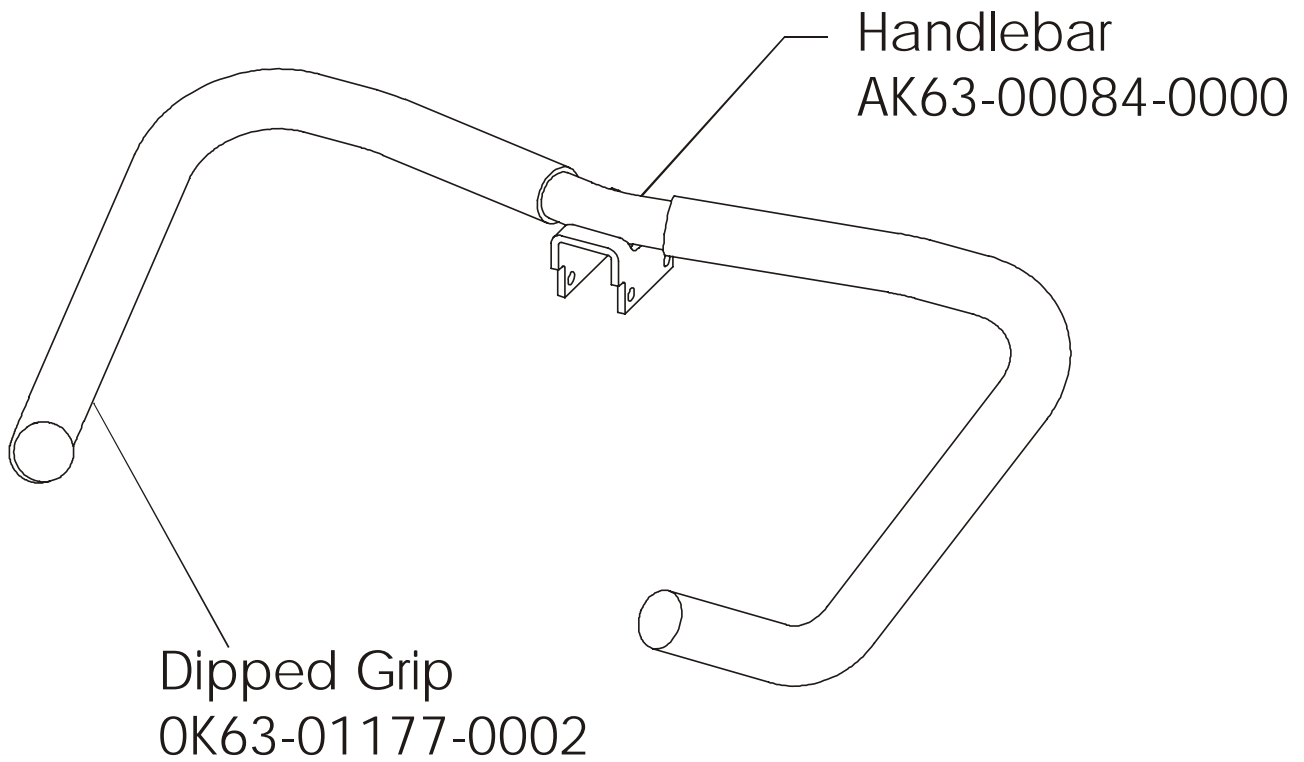

ARCTIC SILVER 93CW
Handlebar Assy. - AK63-00101-0001

93CW-0XXX-02
S/N CCM100000 and up