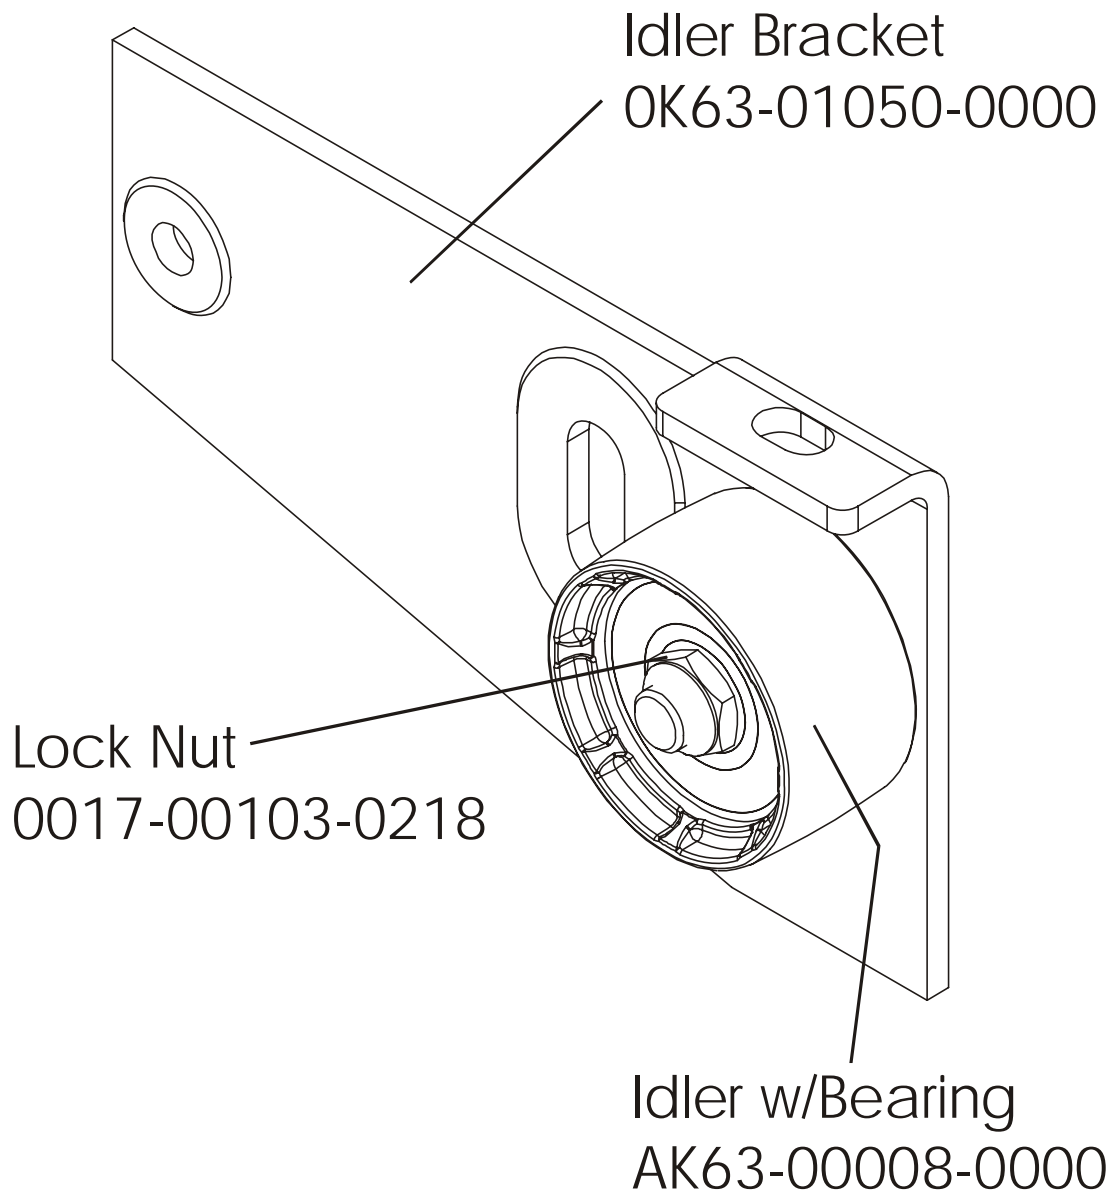

93CW-0XXX-02
S/N CCM100000 and up

ARCTIC SILVER 93CW

Idler Bracket Assy.-AK63-00021-0000

93CW-0XXX-02

S/N CCM100000 and up

ARCTIC SILVER 93CW
Console Support Assembly

93CW-0XXX-02
S/N CCM100000 and up

ARCTIC SILVER 93CW
Left Side Shroud and Crankarm