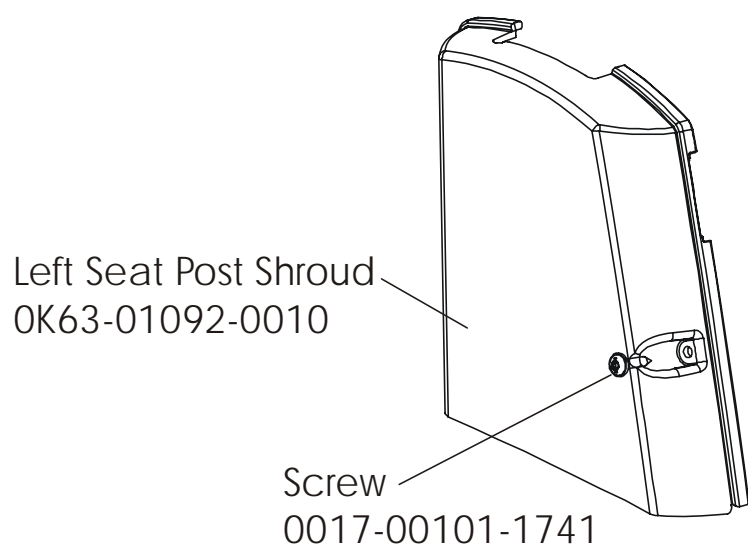

ARCTIC SILVER 93CW
Seat Post Shrouds

93CW-0XXX-02
S/N CCM100000 and up