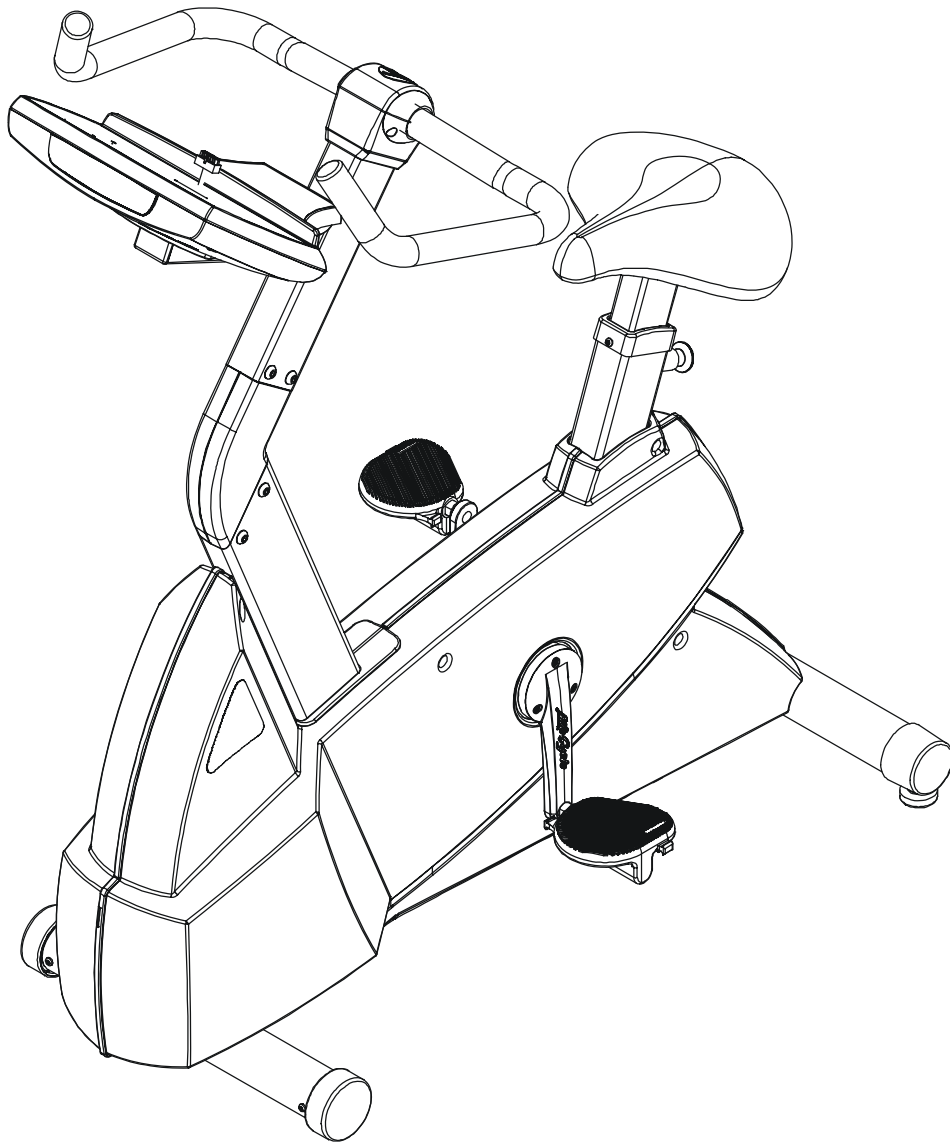

LifeFitness

ARCTIC SILVER 93CW Upright Bike

Customer Support Services
PARTS MANUAL

rev 29 Apr 2008

ARCTIC SILVER 93CW
REFERENCES

93CW-0XXX-02
S/N CCM100000 and up

OPERATION MANUAL	M051-00K63-A068
HARDWARE BAG	GK63-00002-0044
NETWORK C-SAFE KIT	GK63-00002-0003
TOUCH UP PAINT: SPRAY CAN .5 OZ BOTTLE W/APPLICATOR .33 OZ PEN	0017-00008-0204 0017-00008-0205 0017-00008-0206
COAX CABLE	AK32-00020-0002
ER READY BRACKET ASSEMBLY ASSEMBLY CONSISTS OF: 1) POWER CABLE 2) ER READY BRACKET 3) F TYPE CONNECTOR	AK63-00215-0000 AK32-00078-0001 0K63-0329-0000 0017-00021-2846
SERVICE MANUAL	M051-00K63-A009

**NOTE: ADDING THE BOLT ON LCD SCREEN TO THE
93CW-0XXX-02 MAKES THE UNIT A 93CER-0XXX-02.**

	Page
CONSOLE AND RELATED COMPONENTS.....	4
CONSOLE MOUNTING SCREWS AND POLAR COVERS.....	5
ALTERNATOR W/PULLEY	6
CRANKSHAFT AND BEARING ASSEMBLY.....	7
INTERMEDIATE SHAFT AND BEARING ASSEMBLY.....	8
SEAT LATCH ASSEMBLY.....	9
SEAT POST ASSEMBLY	10
SEAT POST SHROUDS.....	11
IDLER BRACKET ASSEMBLY.....	12
CONSOLE SUPPORT ASSEMBLY.....	13
LEFT SIDE SHROUD AND CRANKARM.....	14
RIGHT SIDE SHROUD AND CRANKARM.....	15
PCB MOUNTING BRACKET ASSEMBLY.....	16
FRONT WHEELS.....	17
RESISTOR ASSEMBLY.....	18
HANDLEBAR ASSEMBLY.....	19
BELTS.....	20
CABLES.....	21