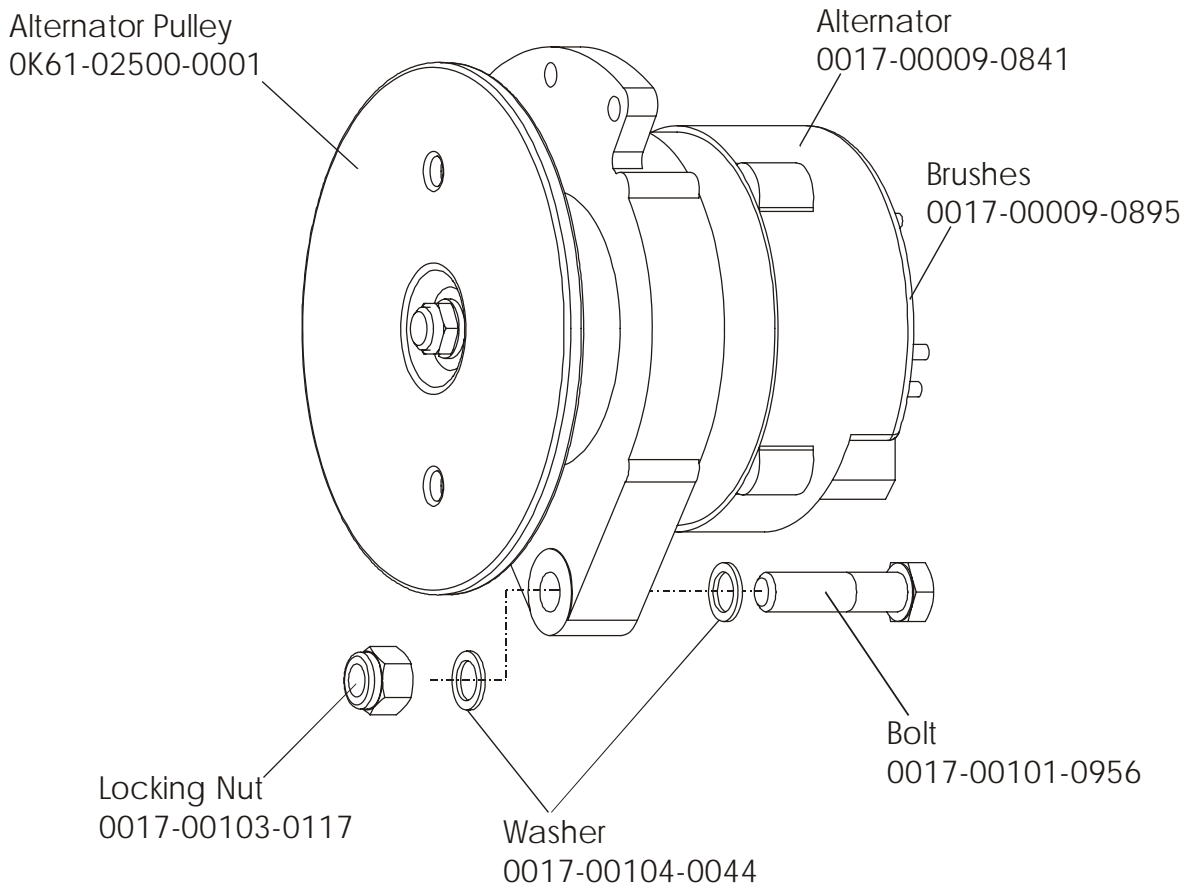

ARCTIC SILVER 93CW
Alternator w/Pulley-AK63-00093-0000

93CW-0XXX-02
S/N CCM100000 and up