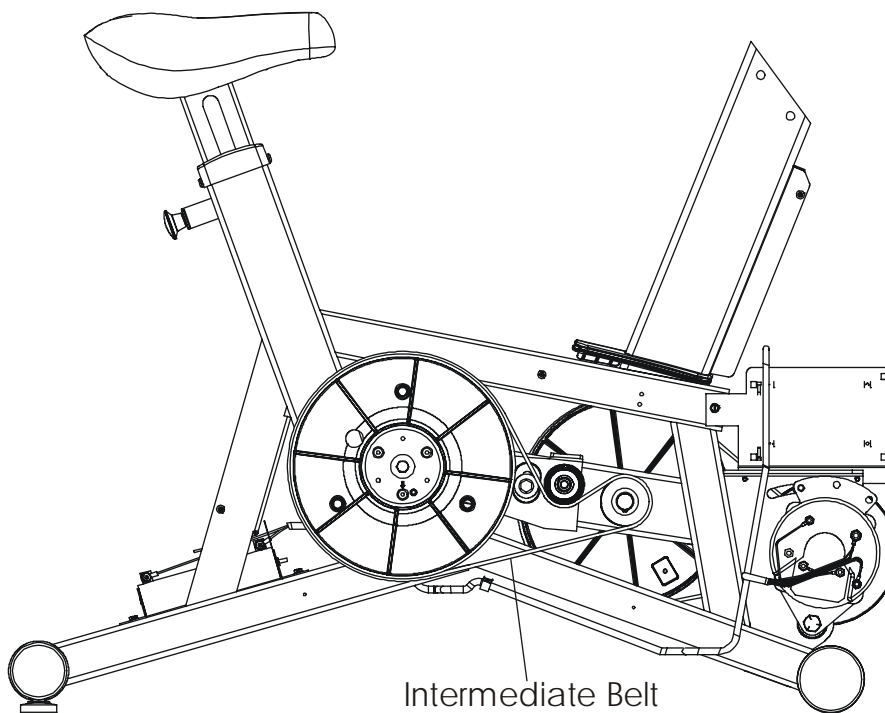

93CW-0XXX-02
S/N CCM100000 and up

ARCTIC SILVER 93CW

Belts

93CW-0XXX-02

S/N CCM100000 and up

Alternator Belt
OK63-01065-0000

Intermediate Belt
OK63-01066-0001

ARCTIC SILVER 93CW