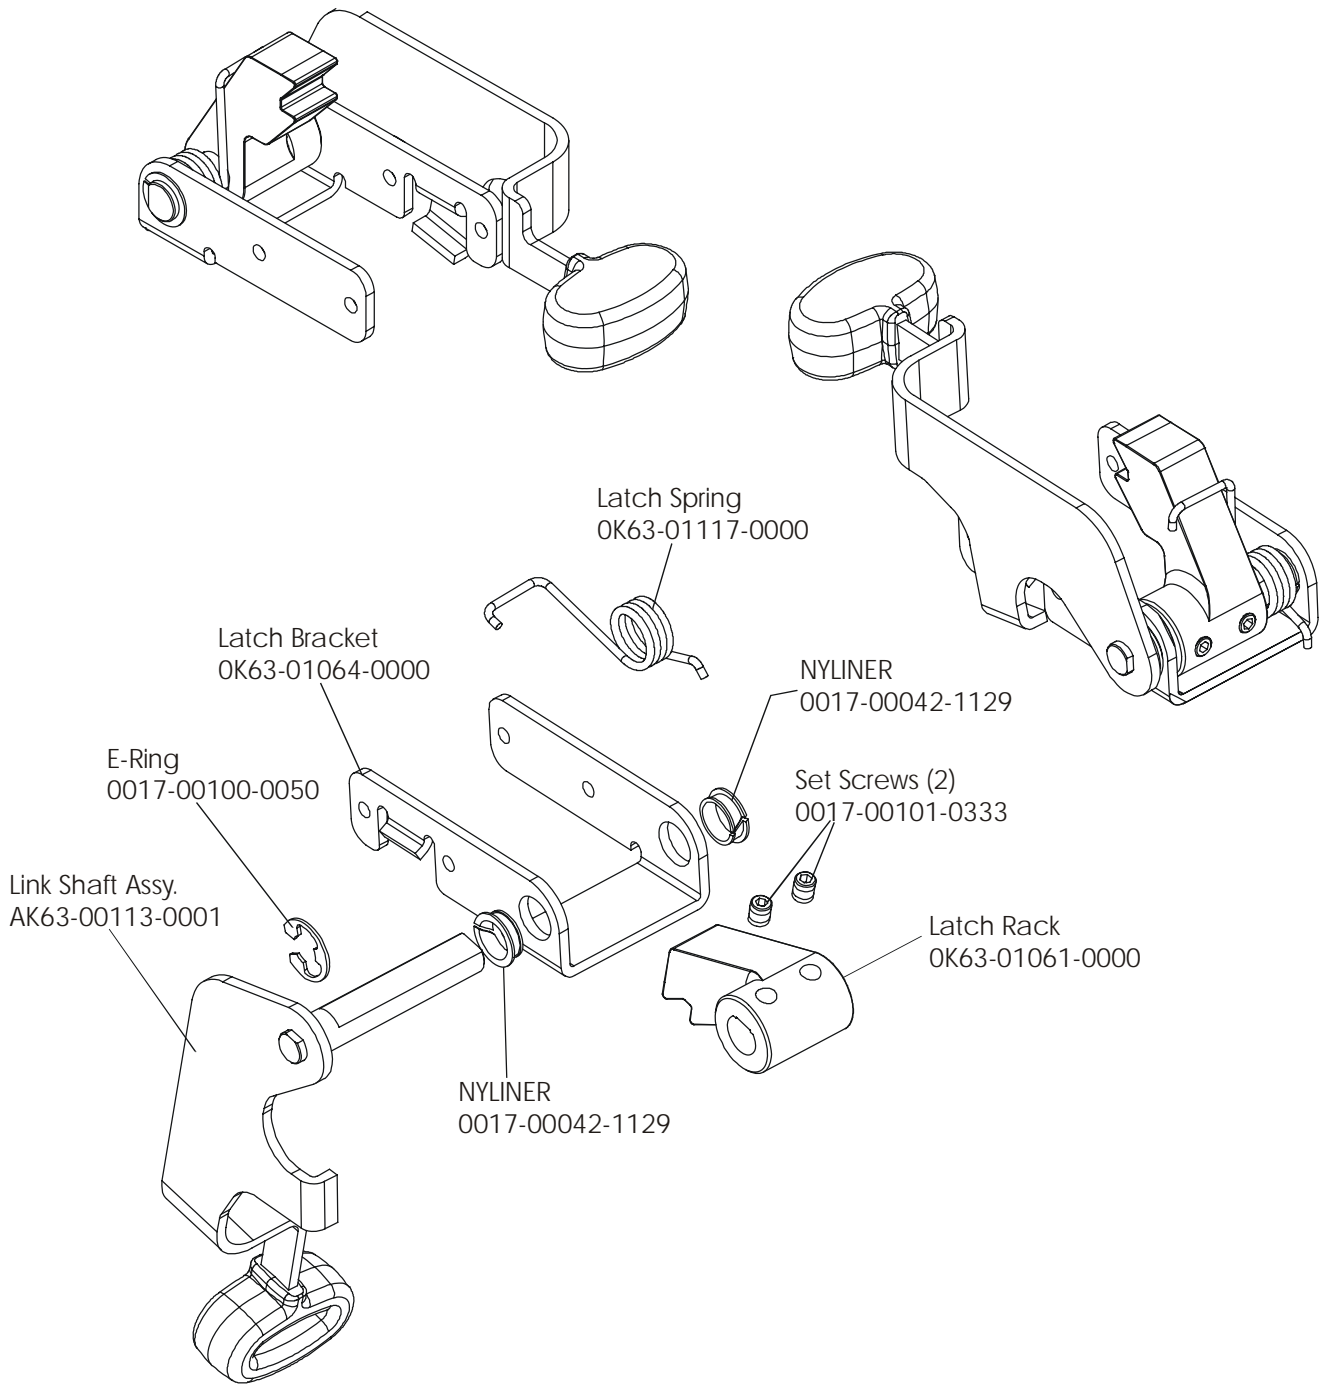

ARCTIC SILVER 93CW
Seat Latch Assy. -AK63-00043-0001

93CW-0XXX-02
S/N CCM100000 and up