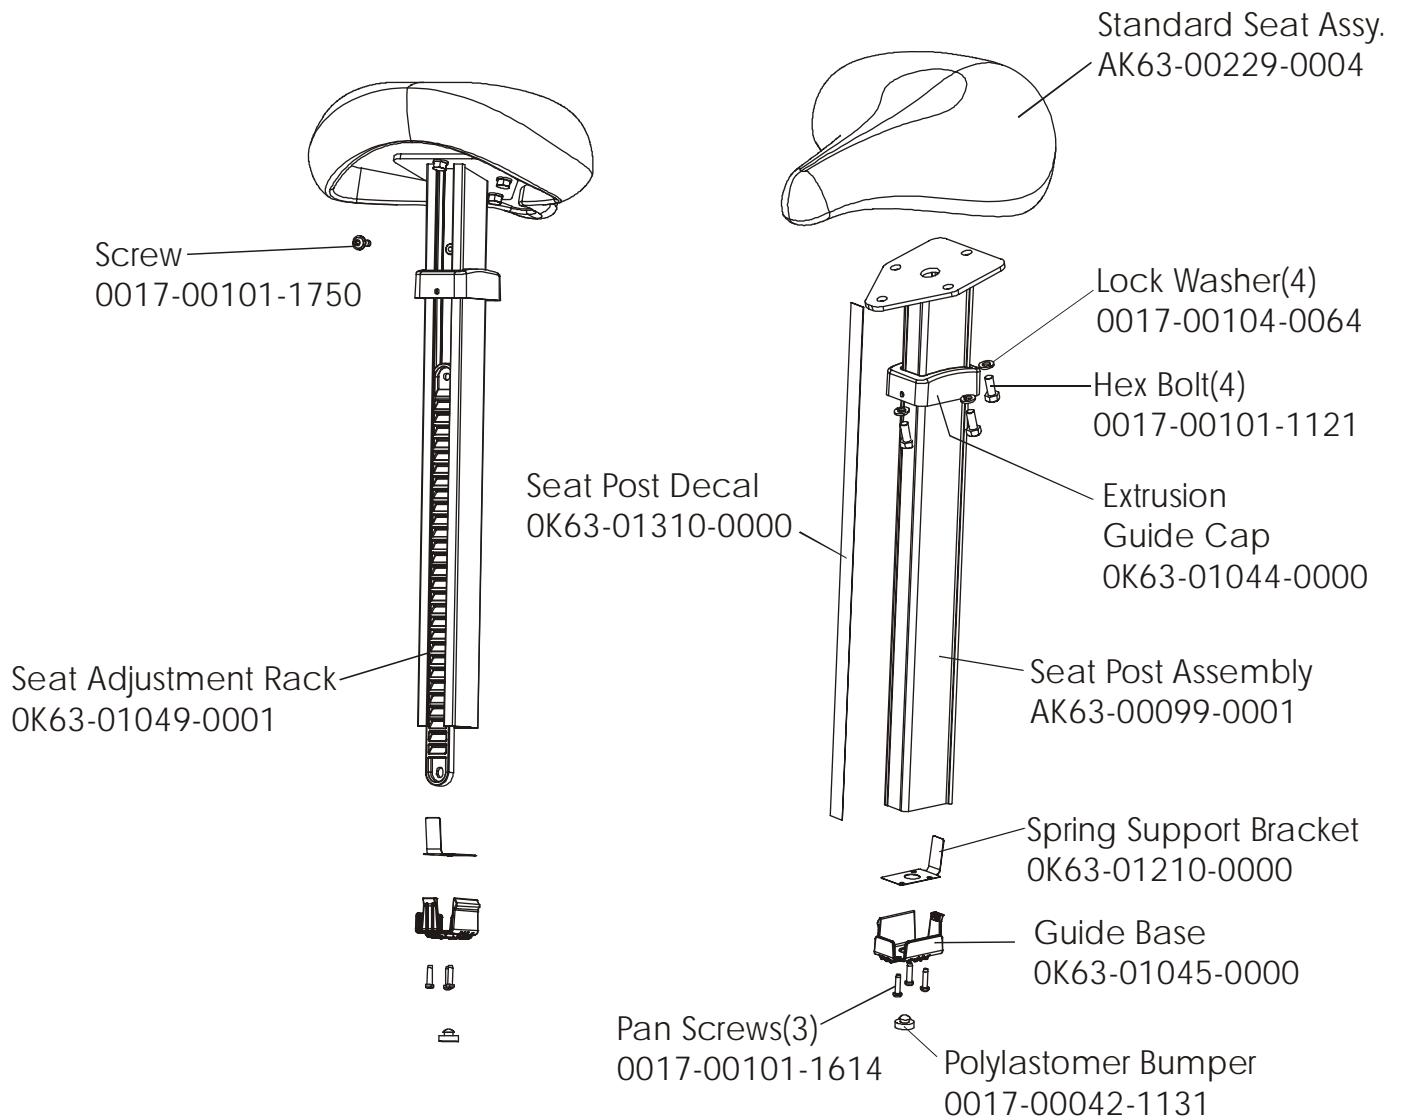

ARCTIC SILVER 93CW
Seat Post Assy. – AK63-00232-0003

93CW-0XXX-02
S/N CCM100000 and up