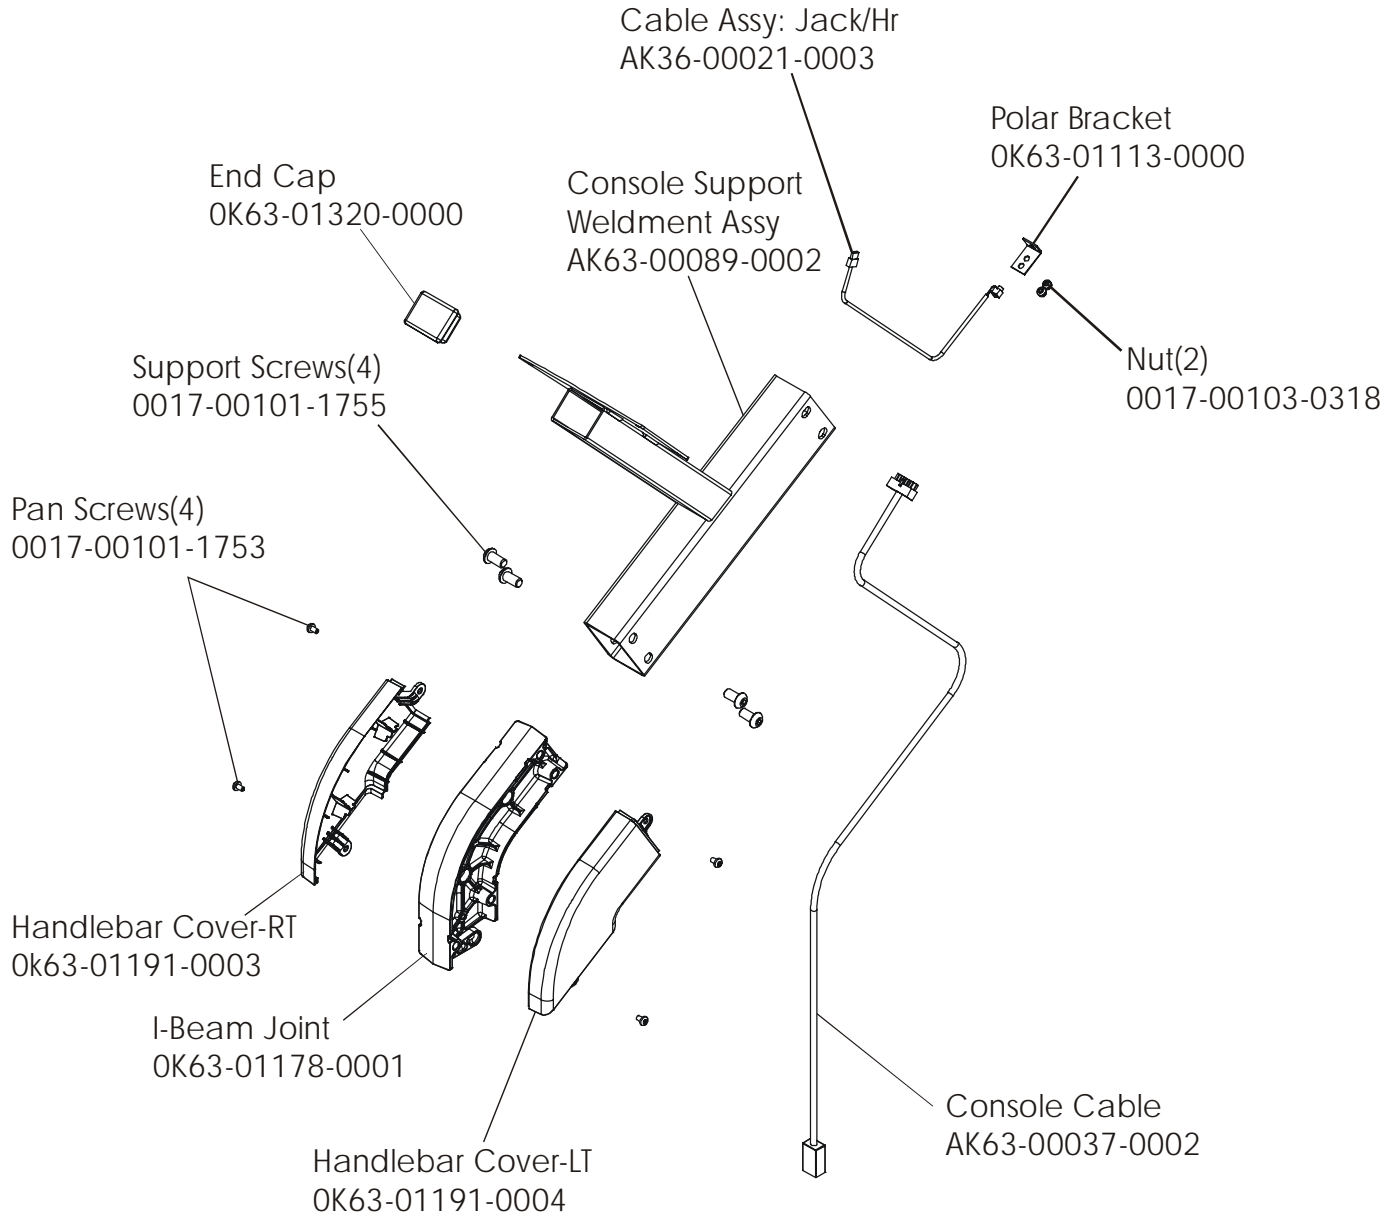

ARCTIC SILVER 93CW
Console Support Assembly

93CW-0XXX-02
S/N CCM100000 and up