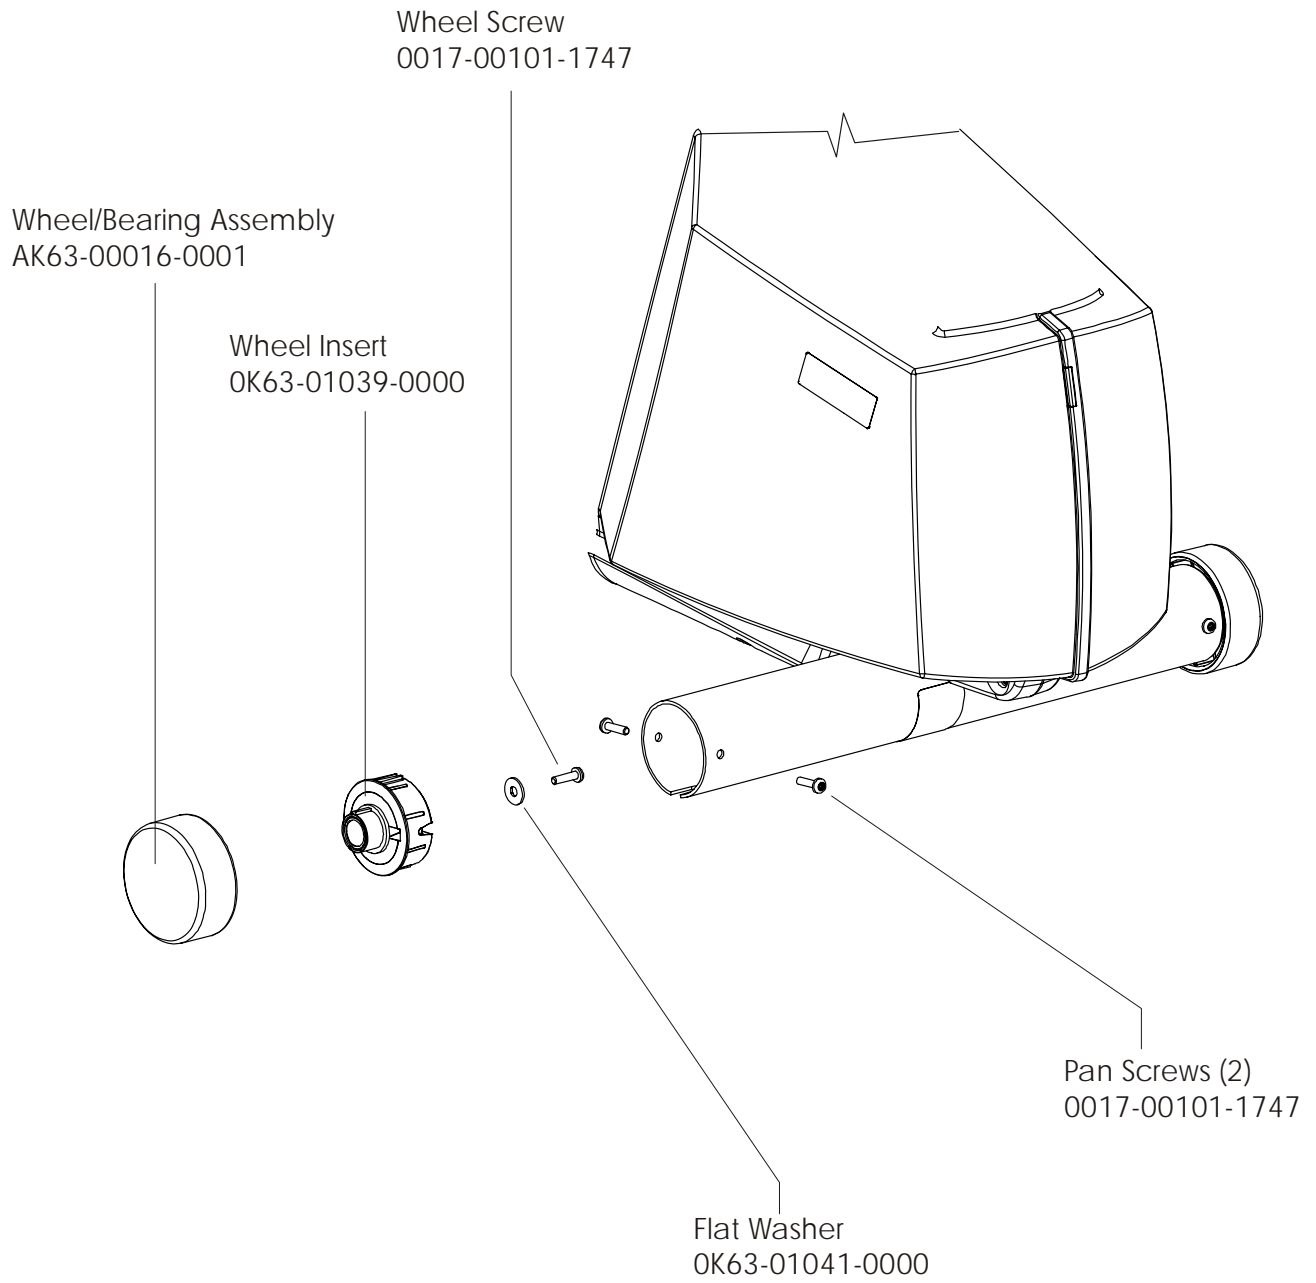

# LifeFitness

ARCTIC SILVER 95Ci Upright Bike

Customer Support Services  
**PARTS MANUAL** rev 08 May 2008

Miscellaneous .....	3
Console Components.....	4
Console Mounting Screws and Polar Covers .....	5
Alternator w/Pulley .....	6
Crankshaft and Bearing Assembly .....	7
Intermediate Shaft and Bearing Assembly .....	8
Seat Latch Assembly .....	9
Seat Post Assembly.....	10
Seat Post Shrouds .....	11
Idler Bracket Assembly .....	12
Console Support Assembly .....	13
Left Side Shroud and Crank Arm .....	14
Right Side Shroud and Crank Arm.....	15
PCB Mounting Bracket Assembly .....	16
Front Wheels .....	17
Resistor Assembly .....	18
Handlebar Assembly .....	19
Belts .....	20
Cables .....	21

Description	Part No.
OPERATION MANUAL	M051-00K63-A186
HARDWARE BAG	GK63-00002-0044
NETWORK C-SAFE KIT	GK63-00002-0003
POWER OPTION KIT - 120V	GK63-00002-0005
POWER OPTION KIT - 220/50 UK	GK63-00002-0039
POWER OPTION KIT - 240V+ AUS	GK63-00002-0040
POWER OPTION KIT - 220/50	GK63-00002-0041
TOUCH UP PAINT: SPRAY CAN .5 OZ BOTTLE W/APPLICATOR .33 OZ PEN	0017-00008-0204 0017-00008-0205 0017-00008-0206
SERVICE MANUAL	M051-00K63-A009

Alternator w/Pulley  
Ak63-00093-0000

Left Seat Post Shroud  
OK63-01092-0010

Screw  
0017-00101-1741

Right Seat Post Shroud  
OK63-01092-0009

PCB Mounting Bracket Assembly  
AK63-00049-0000

Front Wheels  
AK63-00017-0001