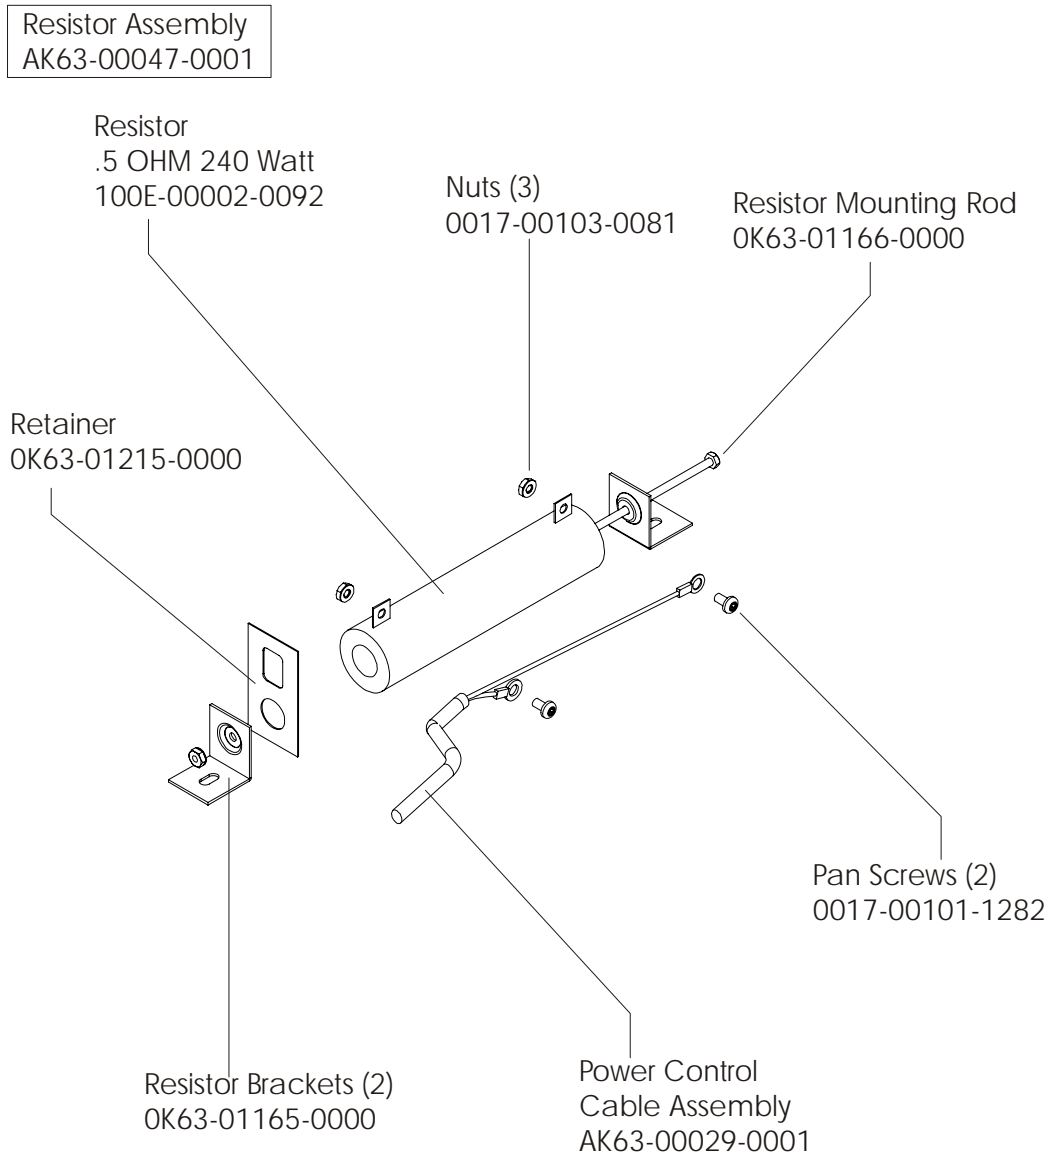

Description	Part No.
OPERATION MANUAL	M051-00K63-A186
HARDWARE BAG	GK63-00002-0044
NETWORK C-SAFE KIT	GK63-00002-0003
POWER OPTION KIT - 120V	GK63-00002-0005
POWER OPTION KIT - 220/50 UK	GK63-00002-0039
POWER OPTION KIT - 240V+ AUS	GK63-00002-0040
POWER OPTION KIT - 220/50	GK63-00002-0041
TOUCH UP PAINT: SPRAY CAN .5 OZ BOTTLE W/APPLICATOR .33 OZ PEN	0017-00008-0204 0017-00008-0205 0017-00008-0206
SERVICE MANUAL	M051-00K63-A009

Alternator w/Pulley  
Ak63-00093-0000

Left Seat Post Shroud  
OK63-01092-0010

Screw  
0017-00101-1741

Right Seat Post Shroud  
OK63-01092-0009

PCB Mounting Bracket Assembly  
AK63-00049-0000

Front Wheels  
AK63-00017-0001

Alternator Belt  
OK63-01065-0000

Intermediate Belt  
OK63-01066-0001

**CABLE ASSEMBLY  
POWER CONTROL TO ALTERNATOR  
AK63-00029-0001**

**CABLE ASSEMBLY  
AK63-00028-0001**

**LIFE PULSE EXTENSION  
AK63-00069-0000**

P9

UPPER CONSOLE

**CONSOLE TO ACB CABLE  
AK63-00037-0002**

**LOWER CONSOLE  
CABLE  
AK63-00038-0000**

LOWER CONSOLE

**POLAR CABLE  
AK63-00021-0003  
POLAR CABLE W/BACKET  
AK63-00120-0000**