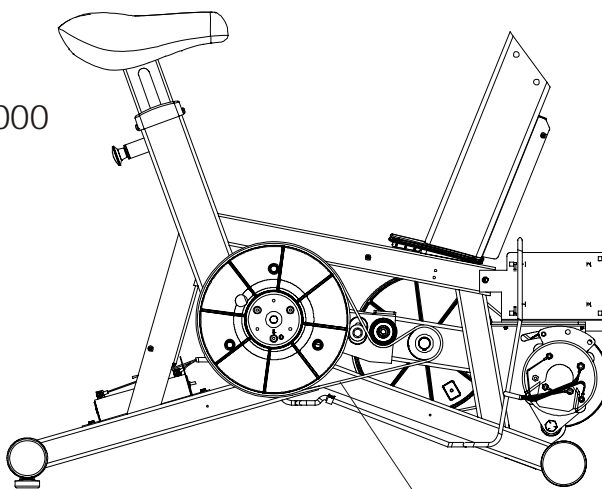

Alternator Belt
OK63-01065-0000

Intermediate Belt
OK63-01066-0001