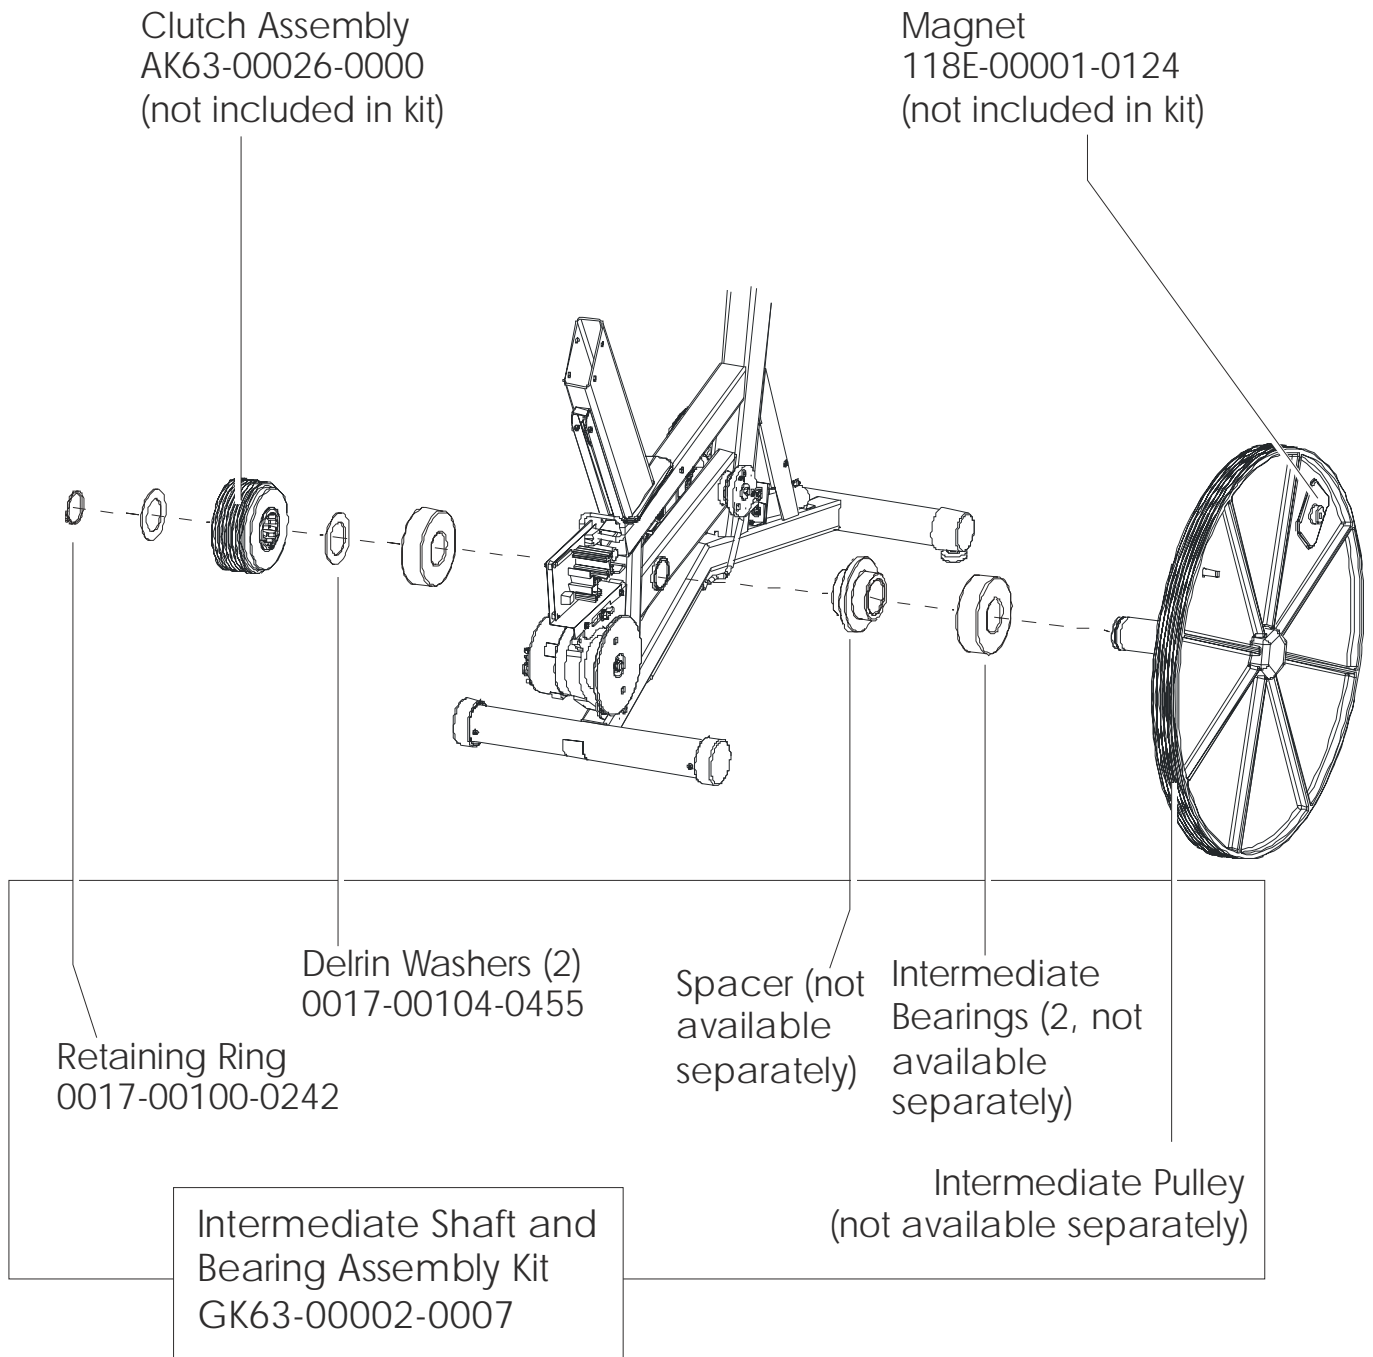

# LifeFitness

ARCTIC SILVER 95Ci Upright Bike

Customer Support Services  
**PARTS MANUAL** rev 08 May 2008

Miscellaneous .....	3
Console Components.....	4
Console Mounting Screws and Polar Covers .....	5
Alternator w/Pulley .....	6
Crankshaft and Bearing Assembly .....	7
Intermediate Shaft and Bearing Assembly .....	8
Seat Latch Assembly .....	9
Seat Post Assembly.....	10
Seat Post Shrouds .....	11
Idler Bracket Assembly .....	12
Console Support Assembly .....	13
Left Side Shroud and Crank Arm .....	14
Right Side Shroud and Crank Arm.....	15
PCB Mounting Bracket Assembly .....	16
Front Wheels .....	17
Resistor Assembly .....	18
Handlebar Assembly .....	19
Belts .....	20
Cables .....	21

Description	Part No.
OPERATION MANUAL	M051-00K63-A186
HARDWARE BAG	GK63-00002-0044
NETWORK C-SAFE KIT	GK63-00002-0003
POWER OPTION KIT - 120V	GK63-00002-0005
POWER OPTION KIT - 220/50 UK	GK63-00002-0039
POWER OPTION KIT - 240V+ AUS	GK63-00002-0040
POWER OPTION KIT - 220/50	GK63-00002-0041
TOUCH UP PAINT: SPRAY CAN .5 OZ BOTTLE W/APPLICATOR .33 OZ PEN	0017-00008-0204 0017-00008-0205 0017-00008-0206
SERVICE MANUAL	M051-00K63-A009

Alternator w/Pulley  
Ak63-00093-0000

Left Seat Post Shroud  
OK63-01092-0010

Screw  
0017-00101-1741

Right Seat Post Shroud  
OK63-01092-0009

PCB Mounting Bracket Assembly  
AK63-00049-0000

Front Wheels  
AK63-00017-0001