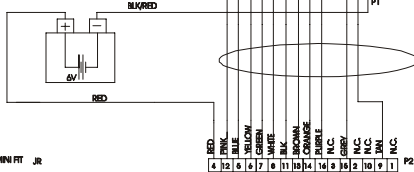

**CONSOLE TO ACB CABLE
AK63-00037-0002**