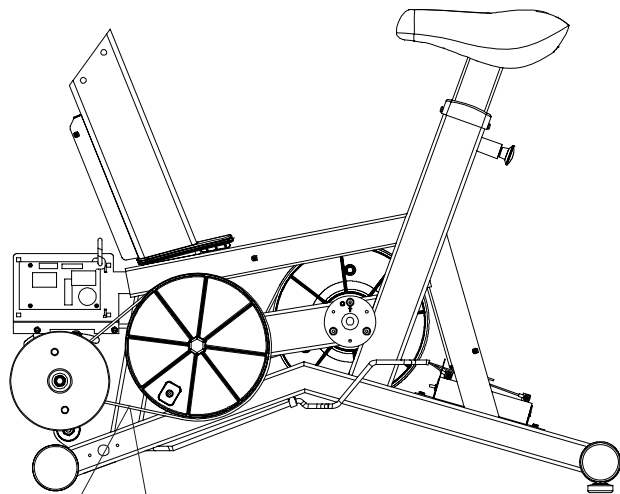

Alternator w/Pulley  
Ak63-00093-0000

Left Seat Post Shroud  
OK63-01092-0010

Screw  
0017-00101-1741

Right Seat Post Shroud  
OK63-01092-0009

PCB Mounting Bracket Assembly  
AK63-00049-0000

Front Wheels  
AK63-00017-0001