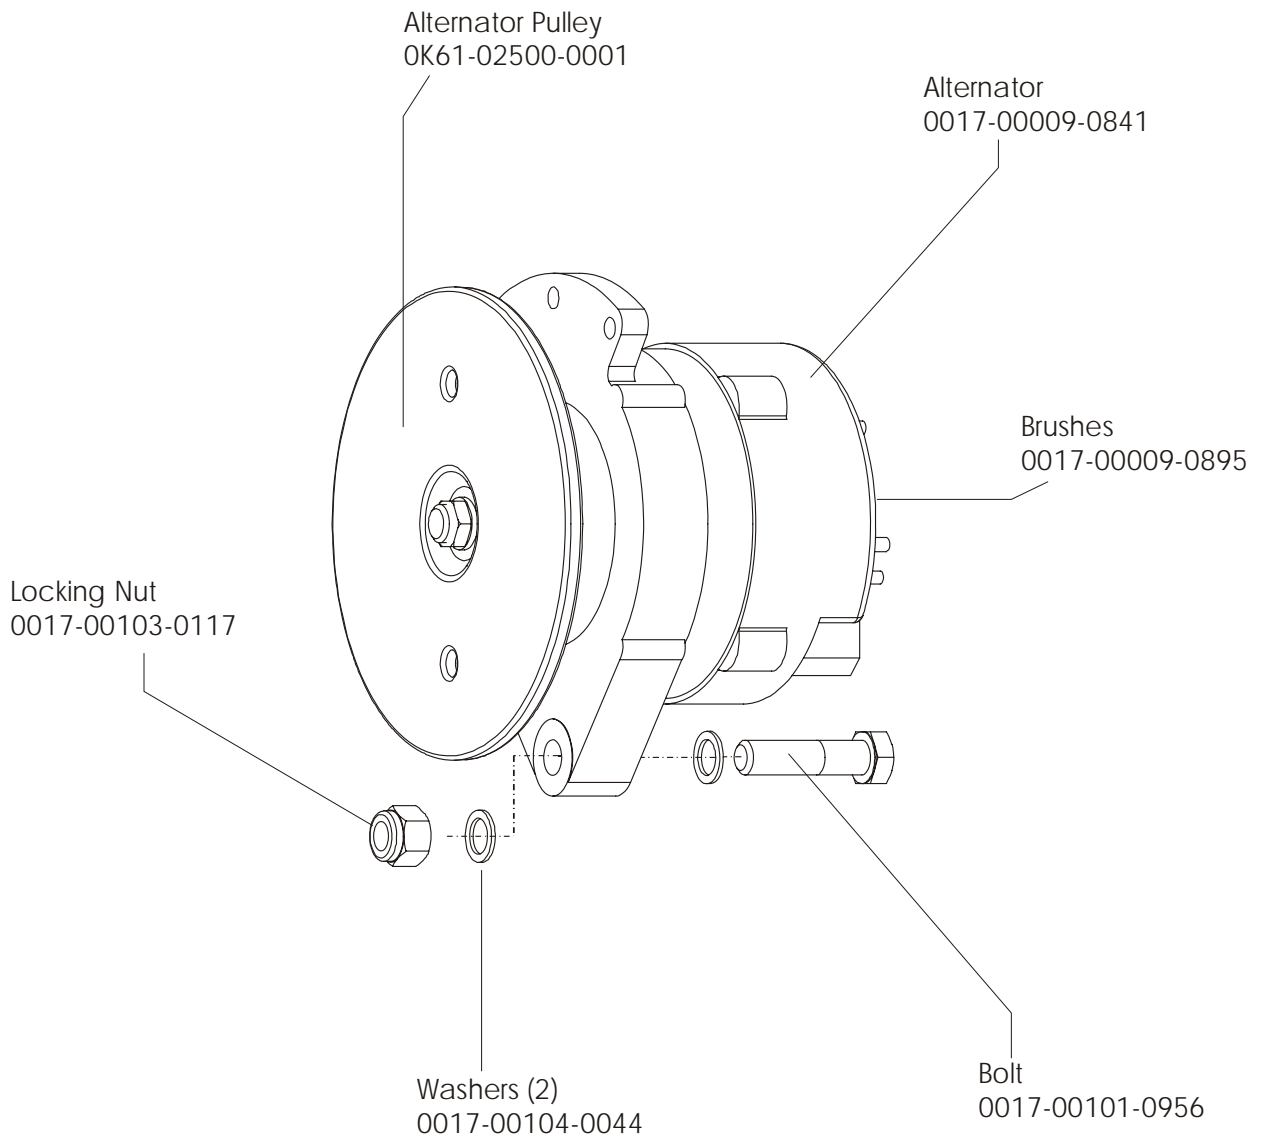

# LifeFitness

ARCTIC SILVER 95Ci Upright Bike

Customer Support Services  
**PARTS MANUAL** rev 08 May 2008

Miscellaneous .....	3
Console Components.....	4
Console Mounting Screws and Polar Covers .....	5
Alternator w/Pulley .....	6
Crankshaft and Bearing Assembly .....	7
Intermediate Shaft and Bearing Assembly .....	8
Seat Latch Assembly .....	9
Seat Post Assembly.....	10
Seat Post Shrouds .....	11
Idler Bracket Assembly .....	12
Console Support Assembly .....	13
Left Side Shroud and Crank Arm .....	14
Right Side Shroud and Crank Arm.....	15
PCB Mounting Bracket Assembly .....	16
Front Wheels .....	17
Resistor Assembly .....	18
Handlebar Assembly .....	19
Belts .....	20
Cables .....	21

Description	Part No.
OPERATION MANUAL	M051-00K63-A186
HARDWARE BAG	GK63-00002-0044
NETWORK C-SAFE KIT	GK63-00002-0003
POWER OPTION KIT - 120V	GK63-00002-0005
POWER OPTION KIT - 220/50 UK	GK63-00002-0039
POWER OPTION KIT - 240V+ AUS	GK63-00002-0040
POWER OPTION KIT - 220/50	GK63-00002-0041
TOUCH UP PAINT: SPRAY CAN .5 OZ BOTTLE W/APPLICATOR .33 OZ PEN	0017-00008-0204 0017-00008-0205 0017-00008-0206
SERVICE MANUAL	M051-00K63-A009

Alternator w/Pulley  
Ak63-00093-0000

Left Seat Post Shroud  
OK63-01092-0010

Screw  
0017-00101-1741

Right Seat Post Shroud  
OK63-01092-0009

PCB Mounting Bracket Assembly  
AK63-00049-0000

Front Wheels  
AK63-00017-0001