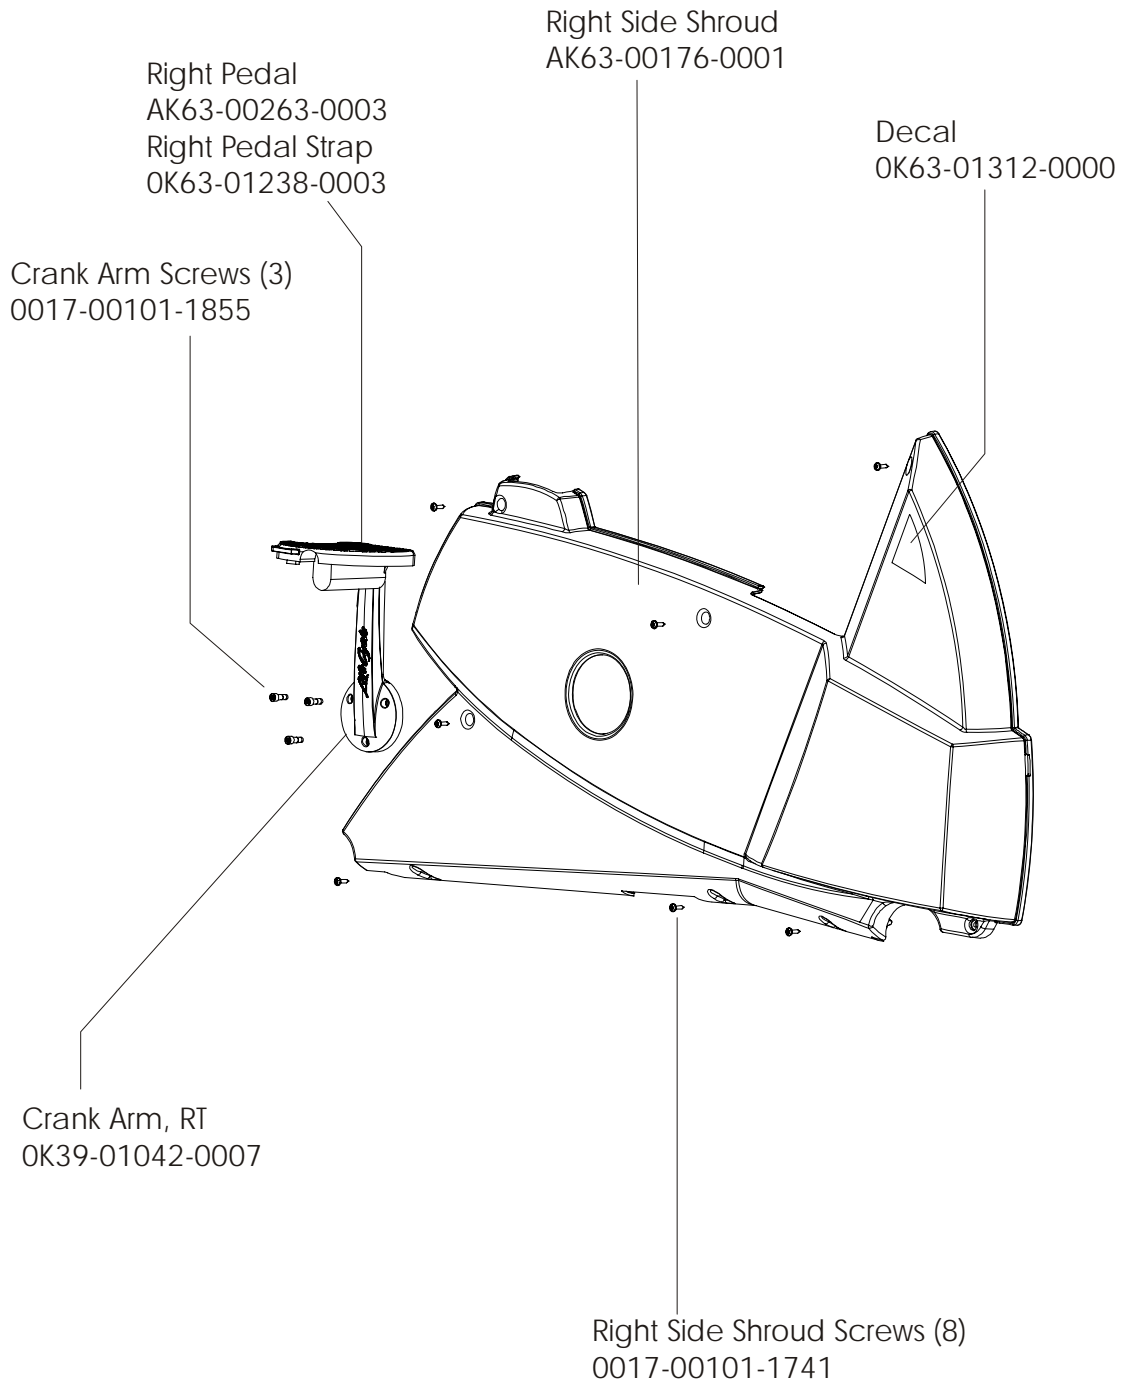

# LifeFitness

ARCTIC SILVER 95Ci Upright Bike

Customer Support Services  
**PARTS MANUAL** rev 08 May 2008

Miscellaneous .....	3
Console Components.....	4
Console Mounting Screws and Polar Covers .....	5
Alternator w/Pulley .....	6
Crankshaft and Bearing Assembly .....	7
Intermediate Shaft and Bearing Assembly .....	8
Seat Latch Assembly .....	9
Seat Post Assembly.....	10
Seat Post Shrouds .....	11
Idler Bracket Assembly .....	12
Console Support Assembly .....	13
Left Side Shroud and Crank Arm .....	14
Right Side Shroud and Crank Arm.....	15
PCB Mounting Bracket Assembly .....	16
Front Wheels .....	17
Resistor Assembly .....	18
Handlebar Assembly .....	19
Belts .....	20
Cables .....	21

Description	Part No.
OPERATION MANUAL	M051-00K63-A186
HARDWARE BAG	GK63-00002-0044
NETWORK C-SAFE KIT	GK63-00002-0003
POWER OPTION KIT - 120V	GK63-00002-0005
POWER OPTION KIT - 220/50 UK	GK63-00002-0039
POWER OPTION KIT - 240V+ AUS	GK63-00002-0040
POWER OPTION KIT - 220/50	GK63-00002-0041
TOUCH UP PAINT: SPRAY CAN .5 OZ BOTTLE W/APPLICATOR .33 OZ PEN	0017-00008-0204 0017-00008-0205 0017-00008-0206
SERVICE MANUAL	M051-00K63-A009

Alternator w/Pulley  
Ak63-00093-0000

Left Seat Post Shroud  
OK63-01092-0010

Screw  
0017-00101-1741

Right Seat Post Shroud  
OK63-01092-0009

PCB Mounting Bracket Assembly  
AK63-00049-0000

Front Wheels  
AK63-00017-0001