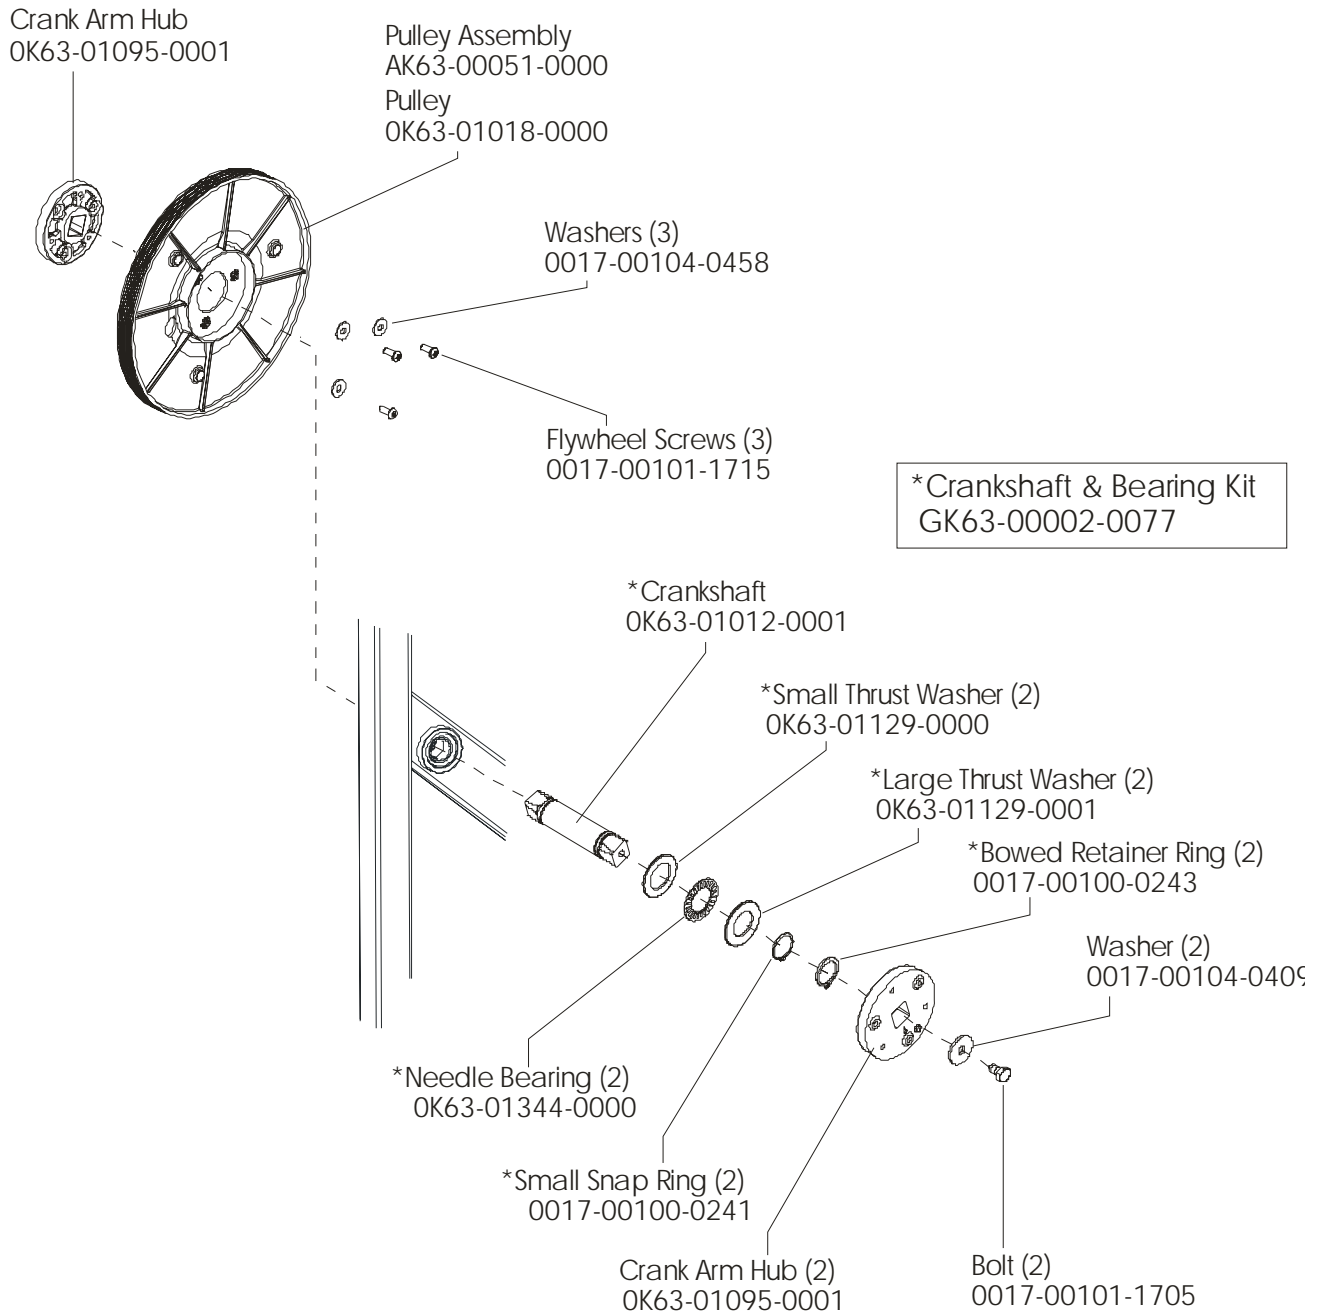

# LifeFitness

ARCTIC SILVER 95Ci Upright Bike

Customer Support Services  
**PARTS MANUAL** rev 08 May 2008

Miscellaneous .....	3
Console Components.....	4
Console Mounting Screws and Polar Covers .....	5
Alternator w/Pulley .....	6
Crankshaft and Bearing Assembly .....	7
Intermediate Shaft and Bearing Assembly .....	8
Seat Latch Assembly .....	9
Seat Post Assembly.....	10
Seat Post Shrouds .....	11
Idler Bracket Assembly .....	12
Console Support Assembly .....	13
Left Side Shroud and Crank Arm .....	14
Right Side Shroud and Crank Arm.....	15
PCB Mounting Bracket Assembly .....	16
Front Wheels .....	17
Resistor Assembly .....	18
Handlebar Assembly .....	19
Belts .....	20
Cables .....	21

Description	Part No.
OPERATION MANUAL	M051-00K63-A186
HARDWARE BAG	GK63-00002-0044
NETWORK C-SAFE KIT	GK63-00002-0003
POWER OPTION KIT - 120V	GK63-00002-0005
POWER OPTION KIT - 220/50 UK	GK63-00002-0039
POWER OPTION KIT - 240V+ AUS	GK63-00002-0040
POWER OPTION KIT - 220/50	GK63-00002-0041
TOUCH UP PAINT: SPRAY CAN .5 OZ BOTTLE W/APPLICATOR .33 OZ PEN	0017-00008-0204 0017-00008-0205 0017-00008-0206
SERVICE MANUAL	M051-00K63-A009

Language	Console Assembly	Bezel/Switch w/Overlay Assembly
Eng	AK63-00291-0001	AK63-00165-0001
Eng Met	AK63-00291-0002	AK63-00165-0001
Ger Met	AK63-00291-0003	AK63-00165-0003
Spn Met	AK63-00291-0004	AK63-00165-0004
Jap Met	AK63-00291-0006	AK63-00165-0006
Frn Met	AK63-00291-0007	AK63-00165-0007
Itl Met	AK63-00291-0008	AK63-00165-0008
Dut Met	AK63-00291-0009	AK63-00165-0009
Por Met	AK63-00291-0010	AK63-00165-0010
Tur Met	AK63-00291-0014	AK63-00165-0014

Alternator w/Pulley  
Ak63-00093-0000

Left Seat Post Shroud  
OK63-01092-0010

Screw  
0017-00101-1741

Right Seat Post Shroud  
OK63-01092-0009

PCB Mounting Bracket Assembly  
AK63-00049-0000

Front Wheels  
AK63-00017-0001