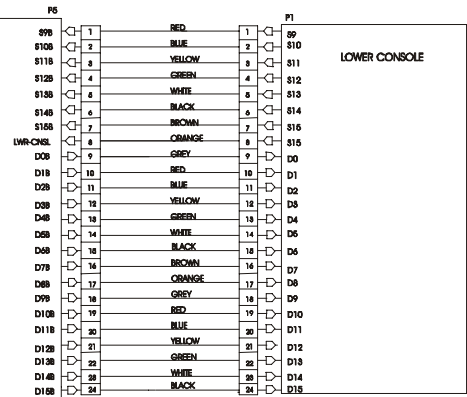

P9

UPPER CONSOLE

**CONSOLE TO ACB CABLE  
AK63-00037-0002**

**LOWER CONSOLE  
CABLE  
AK63-00038-0000**

LOWER CONSOLE

**POLAR CABLE  
AK63-00021-0003  
POLAR CABLE W/BACKET  
AK63-00120-0000**