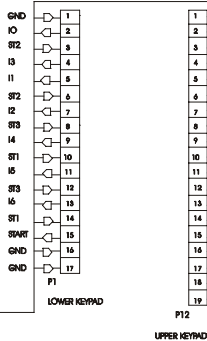

Alternator Belt  
OK63-01065-0000

Intermediate Belt  
OK63-01066-0001

**CABLE ASSEMBLY  
POWER CONTROL TO ALTERNATOR  
AK63-00029-0001**

**CABLE ASSEMBLY  
AK63-00028-0001**

**LIFE PULSE EXTENSION  
AK63-00069-0000**

P9

UPPER CONSOLE

**CONSOLE TO ACB CABLE  
AK63-00037-0002**

**LOWER CONSOLE  
CABLE  
AK63-00038-0000**

LOWER CONSOLE

**POLAR CABLE  
AK63-00021-0003  
POLAR CABLE W/BACKET  
AK63-00120-0000**