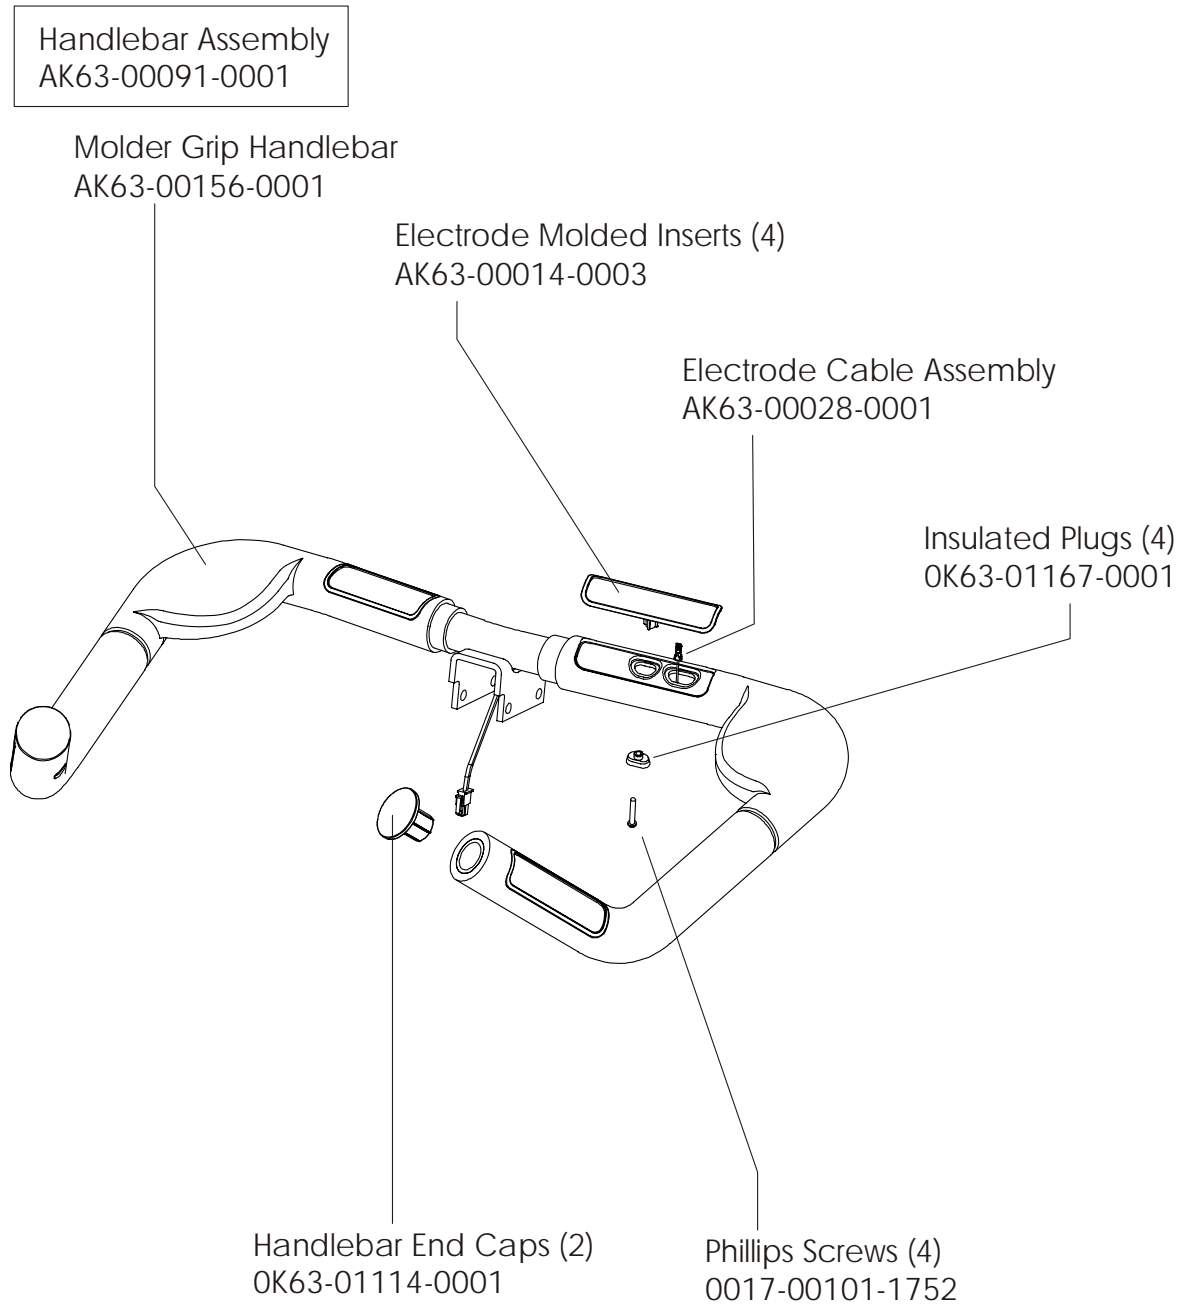

Alternator Belt  
OK63-01065-0000

Intermediate Belt  
OK63-01066-0001

**CABLE ASSEMBLY  
POWER CONTROL TO ALTERNATOR  
AK63-00029-0001**

**CABLE ASSEMBLY  
AK63-00028-0001**

**LIFE PULSE EXTENSION  
AK63-00069-0000**