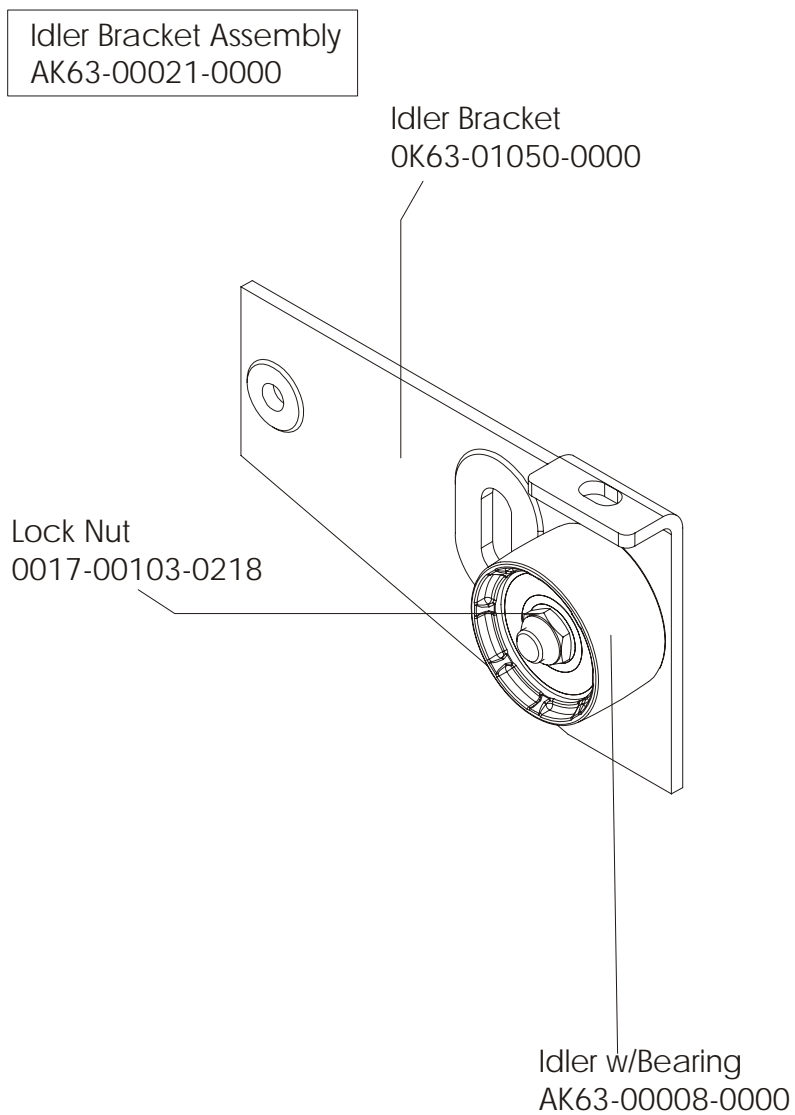

Description	Part No.
OPERATION MANUAL	M051-00K63-A186
HARDWARE BAG	GK63-00002-0044
NETWORK C-SAFE KIT	GK63-00002-0003
POWER OPTION KIT - 120V	GK63-00002-0005
POWER OPTION KIT - 220/50 UK	GK63-00002-0039
POWER OPTION KIT - 240V+ AUS	GK63-00002-0040
POWER OPTION KIT - 220/50	GK63-00002-0041
TOUCH UP PAINT: SPRAY CAN .5 OZ BOTTLE W/APPLICATOR .33 OZ PEN	0017-00008-0204 0017-00008-0205 0017-00008-0206
SERVICE MANUAL	M051-00K63-A009

Alternator w/Pulley  
Ak63-00093-0000

Left Seat Post Shroud  
OK63-01092-0010

Screw  
0017-00101-1741

Right Seat Post Shroud  
OK63-01092-0009

PCB Mounting Bracket Assembly  
AK63-00049-0000

Front Wheels  
AK63-00017-0001

Alternator Belt  
OK63-01065-0000

Intermediate Belt  
OK63-01066-0001

**CABLE ASSEMBLY  
POWER CONTROL TO ALTERNATOR  
AK63-00029-0001**

**CABLE ASSEMBLY  
AK63-00028-0001**

**LIFE PULSE EXTENSION  
AK63-00069-0000**