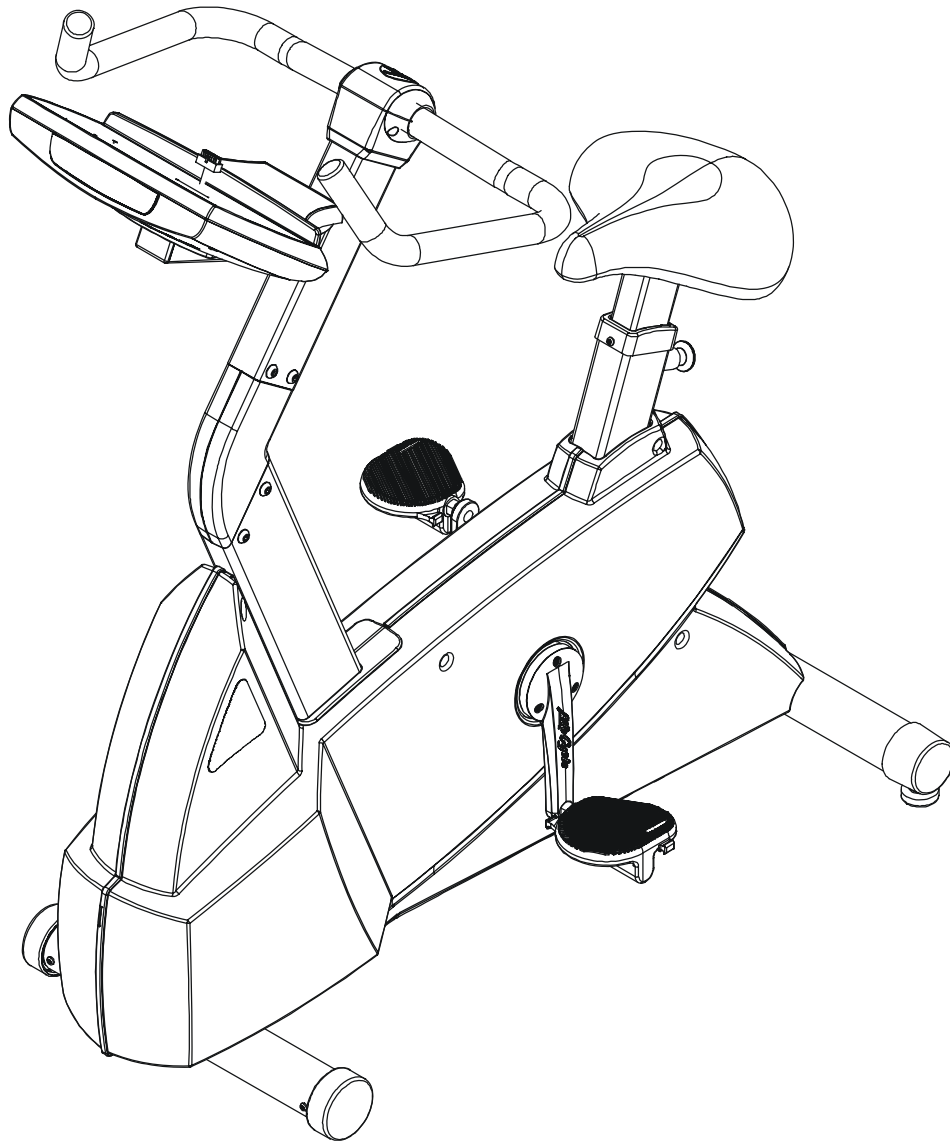

# LifeFitness

ARCTIC SILVER 95Ci Upright Bike

Customer Support Services  
**PARTS MANUAL** rev 08 May 2008

Miscellaneous .....	3
Console Components.....	4
Console Mounting Screws and Polar Covers .....	5
Alternator w/Pulley .....	6
Crankshaft and Bearing Assembly .....	7
Intermediate Shaft and Bearing Assembly .....	8
Seat Latch Assembly .....	9
Seat Post Assembly.....	10
Seat Post Shrouds .....	11
Idler Bracket Assembly .....	12
Console Support Assembly .....	13
Left Side Shroud and Crank Arm .....	14
Right Side Shroud and Crank Arm.....	15
PCB Mounting Bracket Assembly .....	16
Front Wheels .....	17
Resistor Assembly .....	18
Handlebar Assembly .....	19
Belts .....	20
Cables .....	21

Description	Part No.
OPERATION MANUAL	M051-00K63-A186
HARDWARE BAG	GK63-00002-0044
NETWORK C-SAFE KIT	GK63-00002-0003
POWER OPTION KIT - 120V	GK63-00002-0005
POWER OPTION KIT - 220/50 UK	GK63-00002-0039
POWER OPTION KIT - 240V+ AUS	GK63-00002-0040
POWER OPTION KIT - 220/50	GK63-00002-0041
TOUCH UP PAINT: SPRAY CAN .5 OZ BOTTLE W/APPLICATOR .33 OZ PEN	0017-00008-0204 0017-00008-0205 0017-00008-0206
SERVICE MANUAL	M051-00K63-A009

Alternator w/Pulley  
Ak63-00093-0000

Left Seat Post Shroud  
OK63-01092-0010

Screw  
0017-00101-1741

Right Seat Post Shroud  
OK63-01092-0009

PCB Mounting Bracket Assembly  
AK63-00049-0000

Front Wheels  
AK63-00017-0001