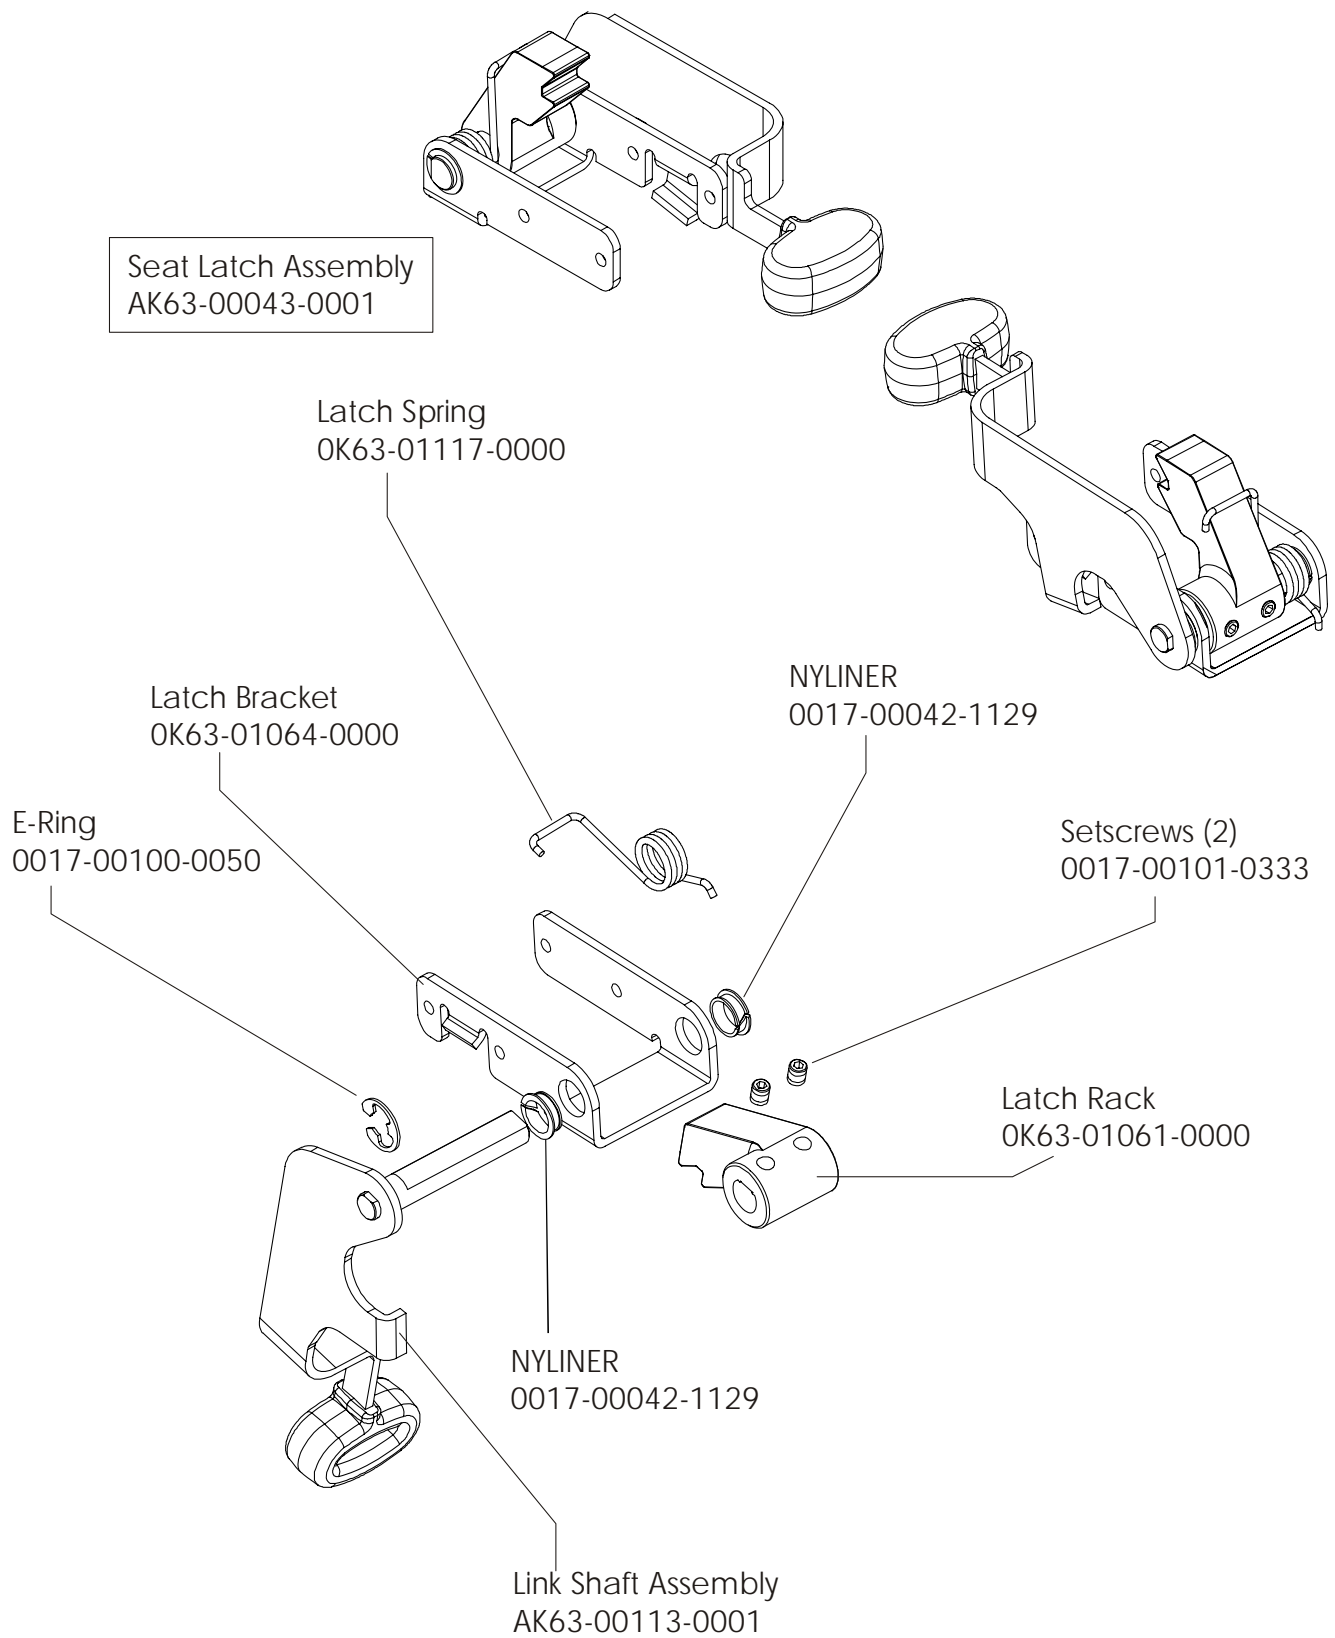

# LifeFitness

ARCTIC SILVER 95Ci Upright Bike

Customer Support Services  
**PARTS MANUAL** rev 08 May 2008

Miscellaneous .....	3
Console Components.....	4
Console Mounting Screws and Polar Covers .....	5
Alternator w/Pulley .....	6
Crankshaft and Bearing Assembly .....	7
Intermediate Shaft and Bearing Assembly .....	8
Seat Latch Assembly .....	9
Seat Post Assembly.....	10
Seat Post Shrouds .....	11
Idler Bracket Assembly .....	12
Console Support Assembly .....	13
Left Side Shroud and Crank Arm .....	14
Right Side Shroud and Crank Arm.....	15
PCB Mounting Bracket Assembly .....	16
Front Wheels .....	17
Resistor Assembly .....	18
Handlebar Assembly .....	19
Belts .....	20
Cables .....	21

Description	Part No.
OPERATION MANUAL	M051-00K63-A186
HARDWARE BAG	GK63-00002-0044
NETWORK C-SAFE KIT	GK63-00002-0003
POWER OPTION KIT - 120V	GK63-00002-0005
POWER OPTION KIT - 220/50 UK	GK63-00002-0039
POWER OPTION KIT - 240V+ AUS	GK63-00002-0040
POWER OPTION KIT - 220/50	GK63-00002-0041
TOUCH UP PAINT: SPRAY CAN .5 OZ BOTTLE W/APPLICATOR .33 OZ PEN	0017-00008-0204 0017-00008-0205 0017-00008-0206
SERVICE MANUAL	M051-00K63-A009

Language	Console Assembly	Bezel/Switch w/Overlay Assembly
Eng	AK63-00291-0001	AK63-00165-0001
Eng Met	AK63-00291-0002	AK63-00165-0001
Ger Met	AK63-00291-0003	AK63-00165-0003
Spn Met	AK63-00291-0004	AK63-00165-0004
Jap Met	AK63-00291-0006	AK63-00165-0006
Frn Met	AK63-00291-0007	AK63-00165-0007
Itl Met	AK63-00291-0008	AK63-00165-0008
Dut Met	AK63-00291-0009	AK63-00165-0009
Por Met	AK63-00291-0010	AK63-00165-0010
Tur Met	AK63-00291-0014	AK63-00165-0014

Alternator w/Pulley  
Ak63-00093-0000

Left Seat Post Shroud  
OK63-01092-0010

Screw  
0017-00101-1741

Right Seat Post Shroud  
OK63-01092-0009

PCB Mounting Bracket Assembly  
AK63-00049-0000

Front Wheels  
AK63-00017-0001