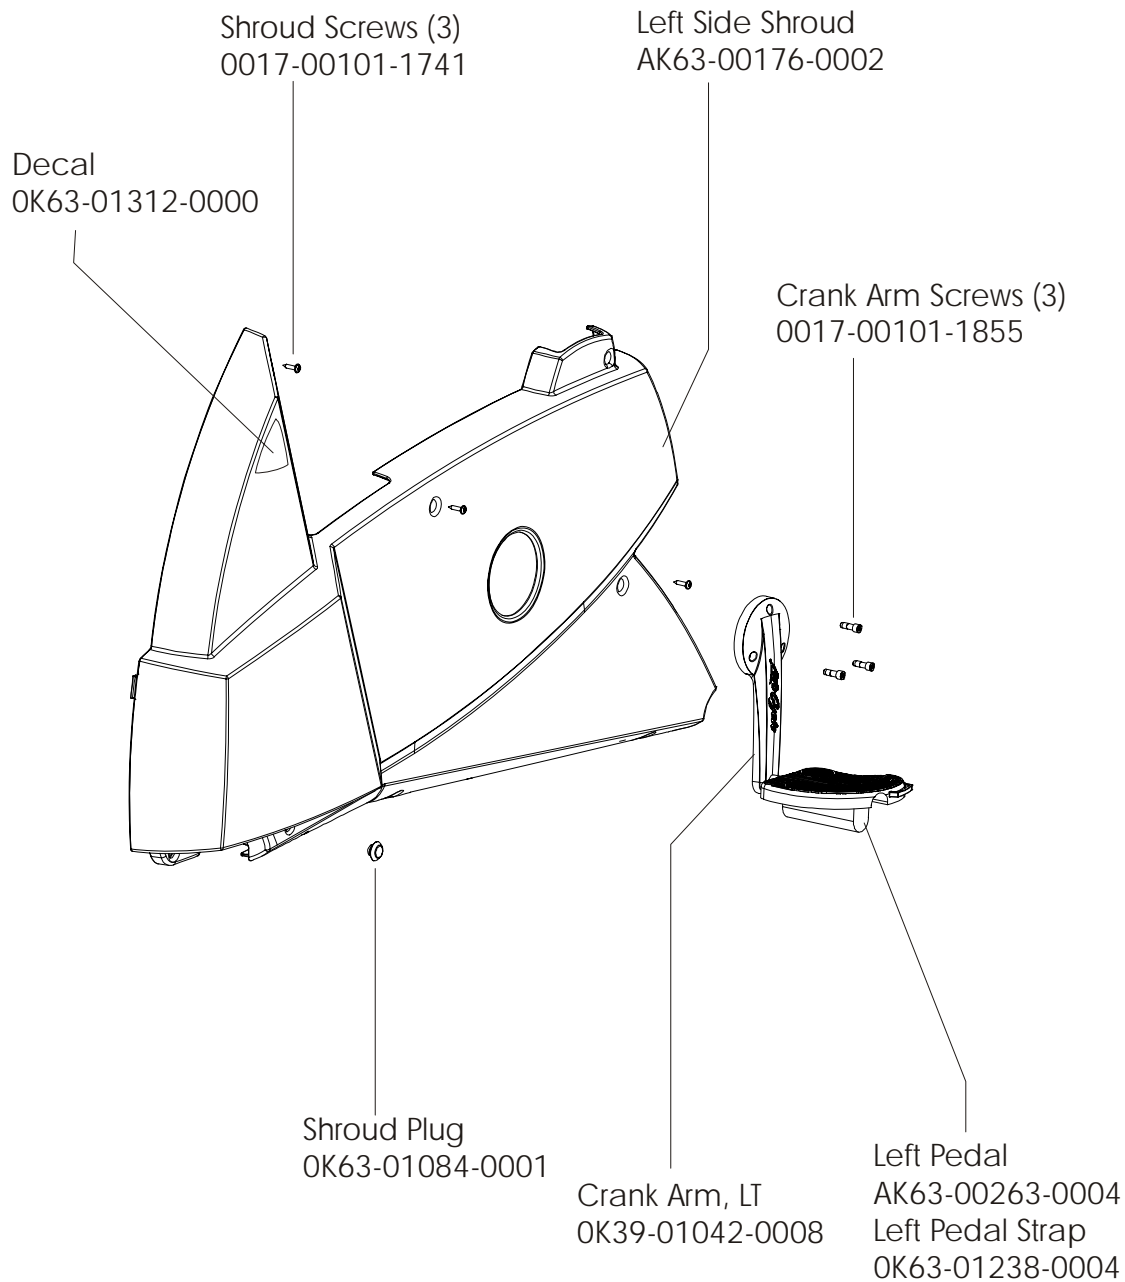

# LifeFitness

ARCTIC SILVER 95Ci Upright Bike

Customer Support Services  
**PARTS MANUAL** rev 08 May 2008

Miscellaneous .....	3
Console Components.....	4
Console Mounting Screws and Polar Covers .....	5
Alternator w/Pulley .....	6
Crankshaft and Bearing Assembly .....	7
Intermediate Shaft and Bearing Assembly .....	8
Seat Latch Assembly .....	9
Seat Post Assembly.....	10
Seat Post Shrouds .....	11
Idler Bracket Assembly .....	12
Console Support Assembly .....	13
Left Side Shroud and Crank Arm .....	14
Right Side Shroud and Crank Arm.....	15
PCB Mounting Bracket Assembly .....	16
Front Wheels .....	17
Resistor Assembly .....	18
Handlebar Assembly .....	19
Belts .....	20
Cables .....	21

Description	Part No.
OPERATION MANUAL	M051-00K63-A186
HARDWARE BAG	GK63-00002-0044
NETWORK C-SAFE KIT	GK63-00002-0003
POWER OPTION KIT - 120V	GK63-00002-0005
POWER OPTION KIT - 220/50 UK	GK63-00002-0039
POWER OPTION KIT - 240V+ AUS	GK63-00002-0040
POWER OPTION KIT - 220/50	GK63-00002-0041
TOUCH UP PAINT: SPRAY CAN .5 OZ BOTTLE W/APPLICATOR .33 OZ PEN	0017-00008-0204 0017-00008-0205 0017-00008-0206
SERVICE MANUAL	M051-00K63-A009

Alternator w/Pulley  
Ak63-00093-0000

Left Seat Post Shroud  
OK63-01092-0010

Screw  
0017-00101-1741

Right Seat Post Shroud  
OK63-01092-0009

PCB Mounting Bracket Assembly  
AK63-00049-0000

Front Wheels  
AK63-00017-0001