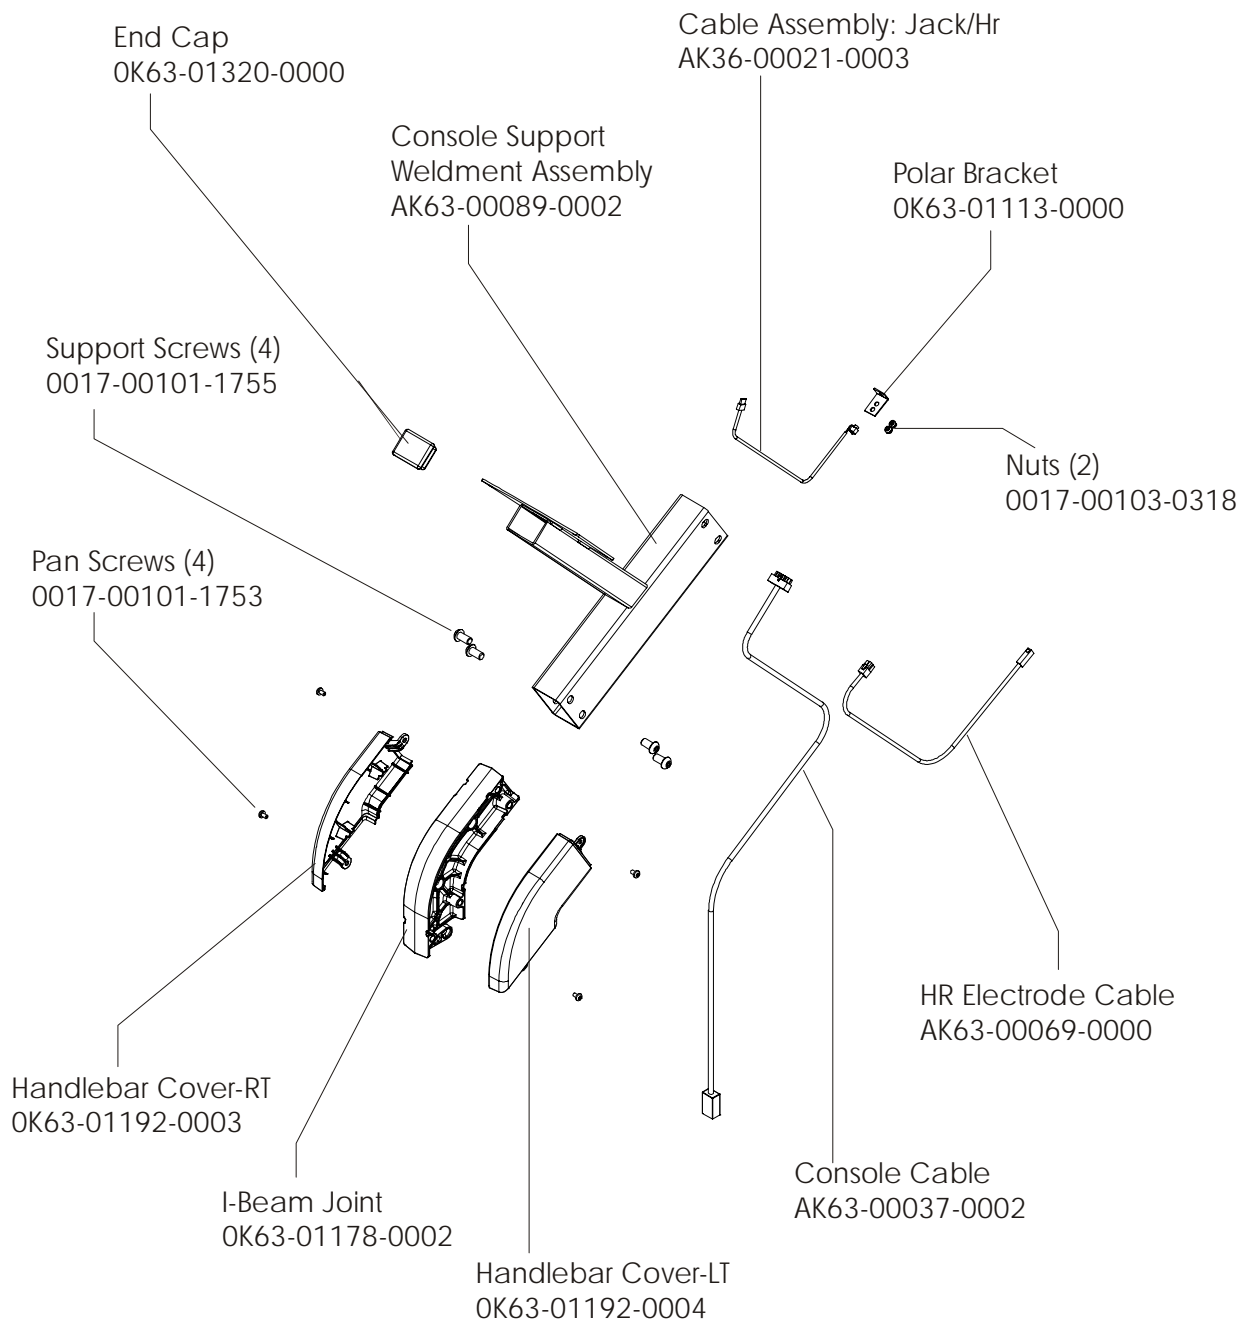

Description	Part No.
OPERATION MANUAL	M051-00K63-A186
HARDWARE BAG	GK63-00002-0044
NETWORK C-SAFE KIT	GK63-00002-0003
POWER OPTION KIT - 120V	GK63-00002-0005
POWER OPTION KIT - 220/50 UK	GK63-00002-0039
POWER OPTION KIT - 240V+ AUS	GK63-00002-0040
POWER OPTION KIT - 220/50	GK63-00002-0041
TOUCH UP PAINT: SPRAY CAN .5 OZ BOTTLE W/APPLICATOR .33 OZ PEN	0017-00008-0204 0017-00008-0205 0017-00008-0206
SERVICE MANUAL	M051-00K63-A009

Alternator w/Pulley  
Ak63-00093-0000

Left Seat Post Shroud  
OK63-01092-0010

Screw  
0017-00101-1741

Right Seat Post Shroud  
OK63-01092-0009

PCB Mounting Bracket Assembly  
AK63-00049-0000

Front Wheels  
AK63-00017-0001

Alternator Belt  
OK63-01065-0000

Intermediate Belt  
OK63-01066-0001

**CABLE ASSEMBLY  
POWER CONTROL TO ALTERNATOR  
AK63-00029-0001**

**CABLE ASSEMBLY  
AK63-00028-0001**

**LIFE PULSE EXTENSION  
AK63-00069-0000**