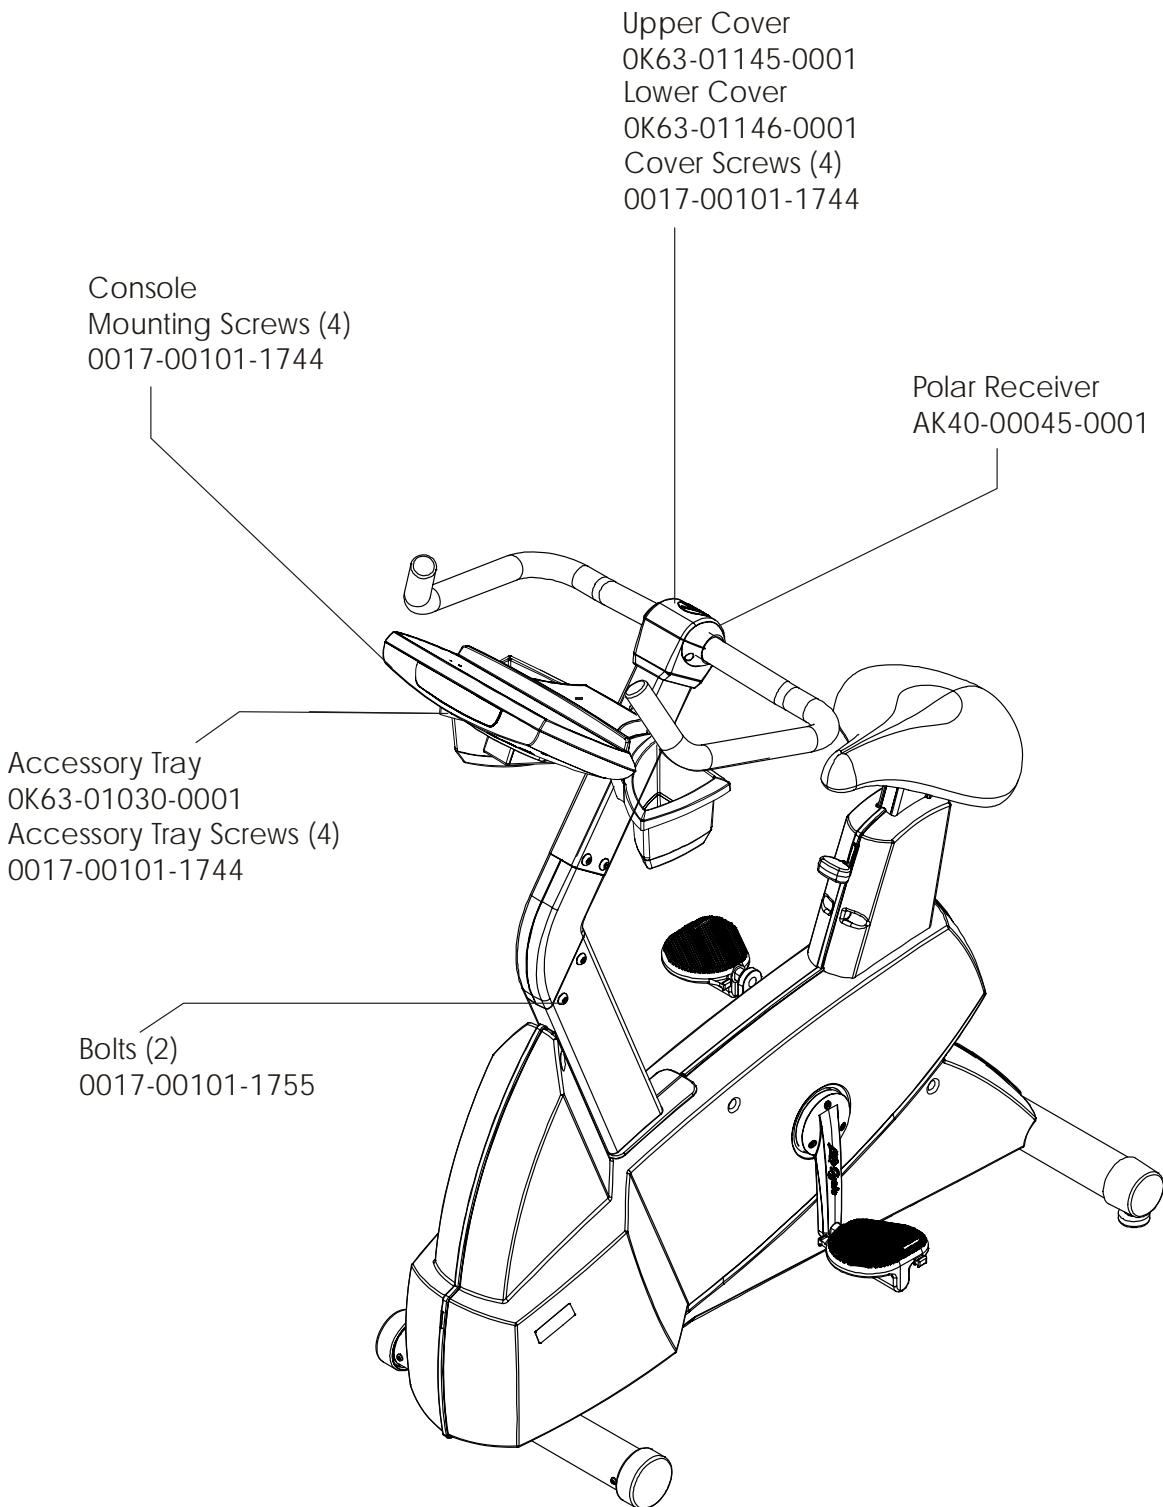

# LifeFitness

ARCTIC SILVER 95Ci Upright Bike

Customer Support Services  
**PARTS MANUAL** rev 08 May 2008

Miscellaneous .....	3
Console Components.....	4
Console Mounting Screws and Polar Covers .....	5
Alternator w/Pulley .....	6
Crankshaft and Bearing Assembly .....	7
Intermediate Shaft and Bearing Assembly .....	8
Seat Latch Assembly .....	9
Seat Post Assembly.....	10
Seat Post Shrouds .....	11
Idler Bracket Assembly .....	12
Console Support Assembly .....	13
Left Side Shroud and Crank Arm .....	14
Right Side Shroud and Crank Arm.....	15
PCB Mounting Bracket Assembly .....	16
Front Wheels .....	17
Resistor Assembly .....	18
Handlebar Assembly .....	19
Belts .....	20
Cables .....	21

Description	Part No.
OPERATION MANUAL	M051-00K63-A186
HARDWARE BAG	GK63-00002-0044
NETWORK C-SAFE KIT	GK63-00002-0003
POWER OPTION KIT - 120V	GK63-00002-0005
POWER OPTION KIT - 220/50 UK	GK63-00002-0039
POWER OPTION KIT - 240V+ AUS	GK63-00002-0040
POWER OPTION KIT - 220/50	GK63-00002-0041
TOUCH UP PAINT: SPRAY CAN .5 OZ BOTTLE W/APPLICATOR .33 OZ PEN	0017-00008-0204 0017-00008-0205 0017-00008-0206
SERVICE MANUAL	M051-00K63-A009

Alternator w/Pulley  
Ak63-00093-0000

Left Seat Post Shroud  
OK63-01092-0010

Screw  
0017-00101-1741

Right Seat Post Shroud  
OK63-01092-0009

PCB Mounting Bracket Assembly  
AK63-00049-0000

Front Wheels  
AK63-00017-0001