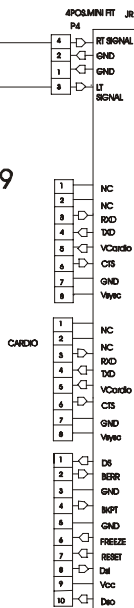

# LifeFitness

ARCTIC SILVER 95Ci Upright Bike

Customer Support Services  
**PARTS MANUAL** rev 08 May 2008

Miscellaneous .....	3
Console Components.....	4
Console Mounting Screws and Polar Covers .....	5
Alternator w/Pulley .....	6
Crankshaft and Bearing Assembly .....	7
Intermediate Shaft and Bearing Assembly .....	8
Seat Latch Assembly .....	9
Seat Post Assembly.....	10
Seat Post Shrouds .....	11
Idler Bracket Assembly .....	12
Console Support Assembly .....	13
Left Side Shroud and Crank Arm .....	14
Right Side Shroud and Crank Arm.....	15
PCB Mounting Bracket Assembly .....	16
Front Wheels .....	17
Resistor Assembly .....	18
Handlebar Assembly .....	19
Belts .....	20
Cables .....	21

Alternator w/Pulley  
Ak63-00093-0000

Left Seat Post Shroud  
OK63-01092-0010

Screw  
0017-00101-1741

Right Seat Post Shroud  
OK63-01092-0009

PCB Mounting Bracket Assembly  
AK63-00049-0000

Front Wheels  
AK63-00017-0001

Alternator Belt  
OK63-01065-0000

Intermediate Belt  
OK63-01066-0001

**CABLE ASSEMBLY  
POWER CONTROL TO ALTERNATOR  
AK63-00029-0001**

**CABLE ASSEMBLY  
AK63-00028-0001**

**LIFE PULSE EXTENSION  
AK63-00069-0000**

P9

UPPER CONSOLE

**CONSOLE TO ACB CABLE  
AK63-00037-0002**

**LOWER CONSOLE  
CABLE  
AK63-00038-0000**

LOWER CONSOLE

**POLAR CABLE  
AK63-00021-0003  
POLAR CABLE W/BACKET  
AK63-00120-0000**