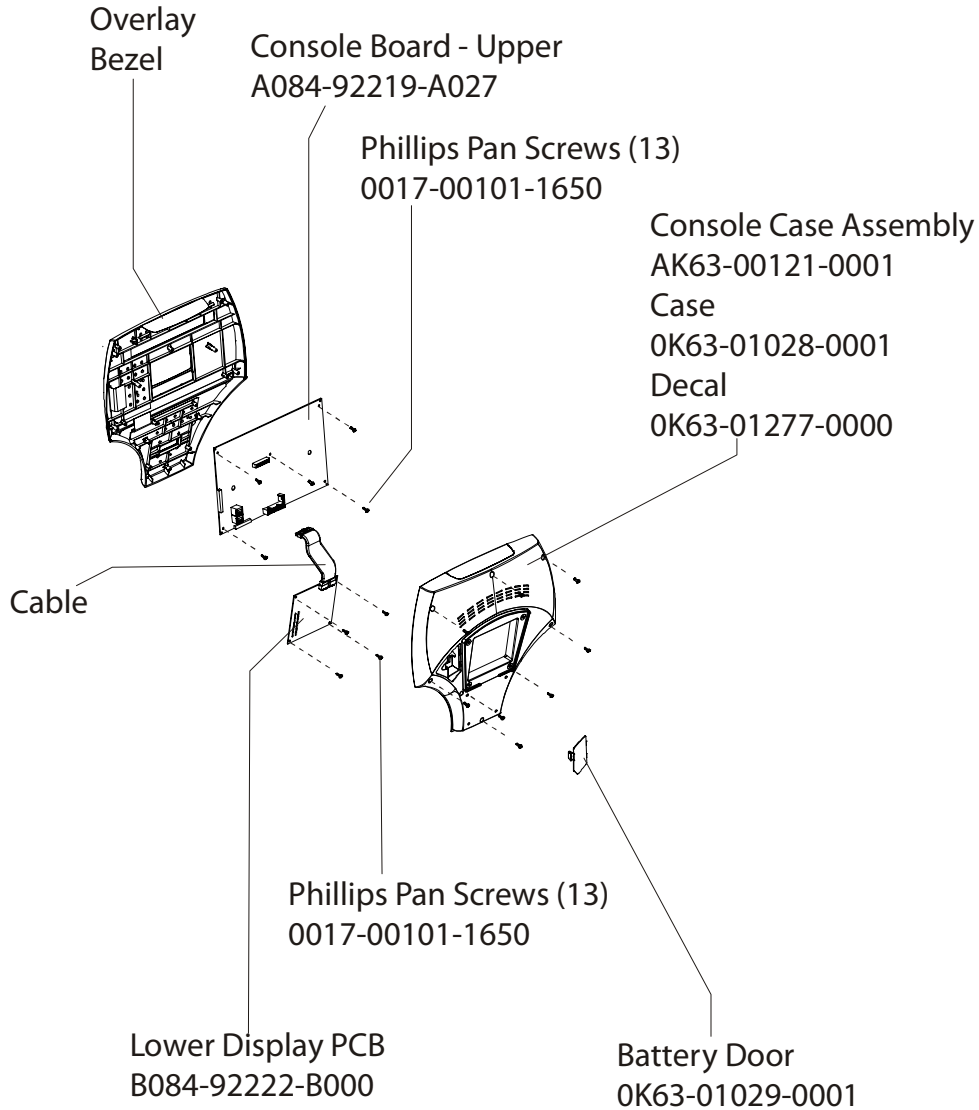

# LifeFitness

ARCTIC SILVER 95Ci Upright Bike

Customer Support Services  
**PARTS MANUAL** rev 08 May 2008

Miscellaneous .....	3
Console Components.....	4
Console Mounting Screws and Polar Covers .....	5
Alternator w/Pulley .....	6
Crankshaft and Bearing Assembly .....	7
Intermediate Shaft and Bearing Assembly .....	8
Seat Latch Assembly .....	9
Seat Post Assembly.....	10
Seat Post Shrouds .....	11
Idler Bracket Assembly .....	12
Console Support Assembly .....	13
Left Side Shroud and Crank Arm .....	14
Right Side Shroud and Crank Arm.....	15
PCB Mounting Bracket Assembly .....	16
Front Wheels .....	17
Resistor Assembly .....	18
Handlebar Assembly .....	19
Belts .....	20
Cables .....	21

Description	Part No.
OPERATION MANUAL	M051-00K63-A186
HARDWARE BAG	GK63-00002-0044
NETWORK C-SAFE KIT	GK63-00002-0003
POWER OPTION KIT - 120V	GK63-00002-0005
POWER OPTION KIT - 220/50 UK	GK63-00002-0039
POWER OPTION KIT - 240V+ AUS	GK63-00002-0040
POWER OPTION KIT - 220/50	GK63-00002-0041
TOUCH UP PAINT: SPRAY CAN .5 OZ BOTTLE W/APPLICATOR .33 OZ PEN	0017-00008-0204 0017-00008-0205 0017-00008-0206
SERVICE MANUAL	M051-00K63-A009

Alternator w/Pulley  
Ak63-00093-0000

Left Seat Post Shroud  
OK63-01092-0010

Screw  
0017-00101-1741

Right Seat Post Shroud  
OK63-01092-0009

PCB Mounting Bracket Assembly  
AK63-00049-0000

Front Wheels  
AK63-00017-0001

Alternator Belt  
OK63-01065-0000

Intermediate Belt  
OK63-01066-0001

**CABLE ASSEMBLY  
POWER CONTROL TO ALTERNATOR  
AK63-00029-0001**

**CABLE ASSEMBLY  
AK63-00028-0001**

**LIFE PULSE EXTENSION  
AK63-00069-0000**