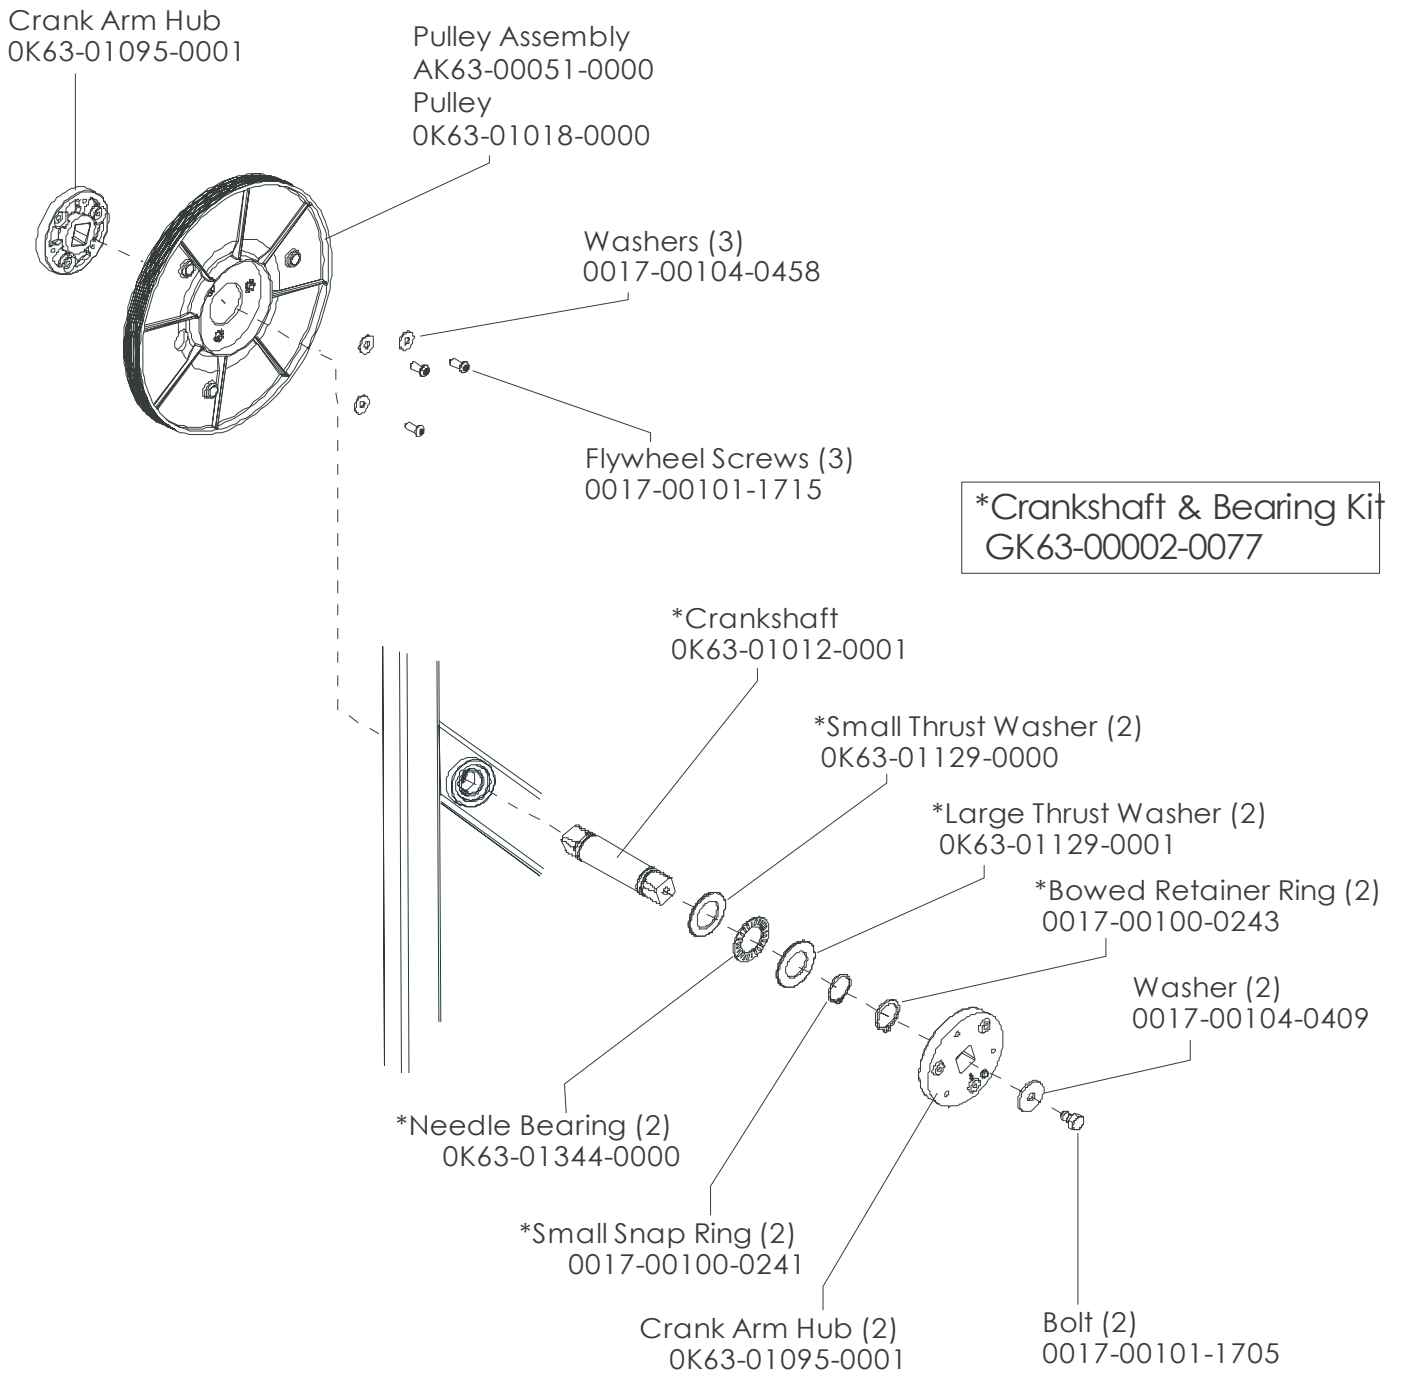

Description	Part No.
OPERATION MANUAL	M051-00K63-A263
HARDWARE BAG	GK63-00002-0044
NETWORK C-SAFE KIT	GK63-00002-0003
POWER OPTION KIT - 120V	GK63-00002-0005
POWER OPTION KIT - 220/50 UK	GK63-00002-0039
POWER OPTION KIT - 240V+ AUS	GK63-00002-0040
POWER OPTION KIT - 220/50	GK63-00002-0041
TOUCH UP PAINT: SPRAY CAN .5 OZ BOTTLE W/APPLICATOR .33 OZ PEN	0017-00008-0204 0017-00008-0205 0017-00008-0206
SERVICE MANUAL	M051-00K63-A009

Language	Console Assembly	Bezel/S witch w/Overlay Assembly
Eng	AK63-00291-0001	AK63-00165-0001
Eng Met	AK63-00291-0002	AK63-00165-0001
Ger Met	AK63-00291-0003	AK63-00165-0003
Spn Met	AK63-00291-0004	AK63-00165-0004
Jap Met	AK63-00291-0006	AK63-00165-0006
Frn Met	AK63-00291-0007	AK63-00165-0007
Itl Met	AK63-00291-0008	AK63-00165-0008
Dut Met	AK63-00291-0009	AK63-00165-0009

Alternator w/Pulley
Ak63-00093-0000

CLASSIC UPRIGHT BIKE
Crankshaft and Bearing Assembly

CLSC-XXXX-01
S/N CLU100001 - CLU108126

Intermediate Shaft and
Bearing Assembly Kit
GK63-00002-0007

Left Seat Post Shroud
0K63-01092-0010