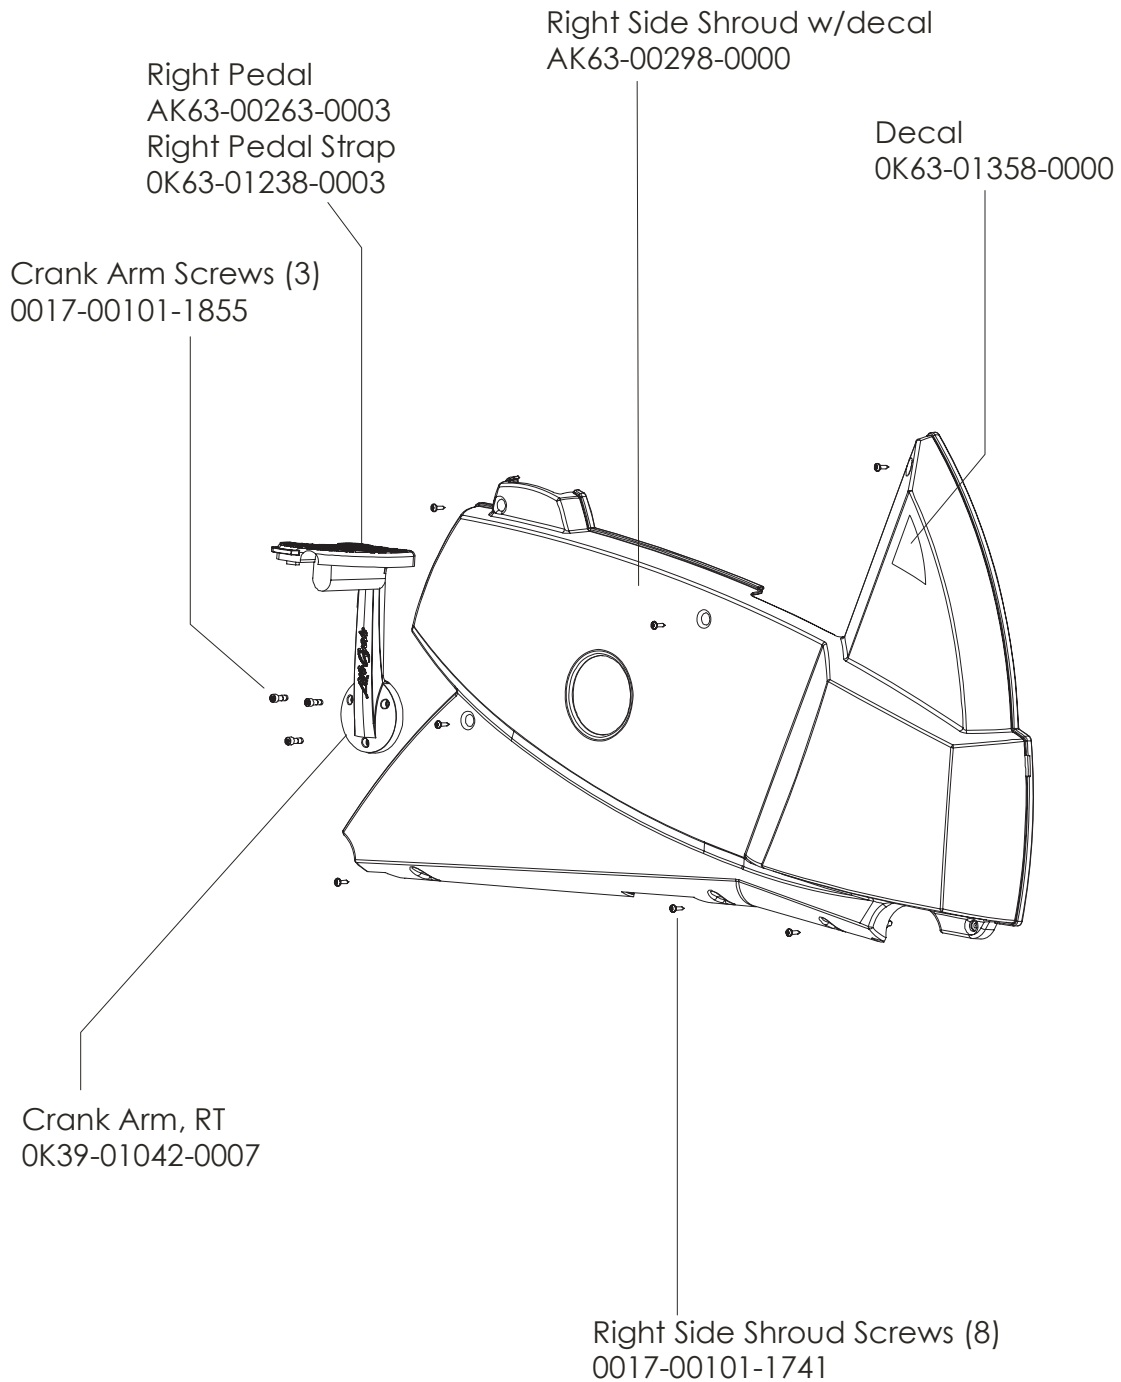

Description	Part No.
OPERATION MANUAL	M051-00K63-A263
HARDWARE BAG	GK63-00002-0044
NETWORK C-SAFE KIT	GK63-00002-0003
POWER OPTION KIT - 120V	GK63-00002-0005
POWER OPTION KIT - 220/50 UK	GK63-00002-0039
POWER OPTION KIT - 240V+ AUS	GK63-00002-0040
POWER OPTION KIT - 220/50	GK63-00002-0041
TOUCH UP PAINT: SPRAY CAN .5 OZ BOTTLE W/APPLICATOR .33 OZ PEN	0017-00008-0204 0017-00008-0205 0017-00008-0206
SERVICE MANUAL	M051-00K63-A009

Alternator w/Pulley
Ak63-00093-0000

CLASSIC UPRIGHT BIKE
Crankshaft and Bearing Assembly

CLSC-XXXX-01
S/N CLU100001 - CLU108126

Intermediate Shaft and
Bearing Assembly Kit
GK63-00002-0007

Left Seat Post Shroud
0K63-01092-0010

Screw
0017-00101-1741

Right Seat Post Shroud
0K63-01092-0009

PCB Mounting Bracket Assembly
AK63-00049-0000

Front Wheels
AK63-00017-0001

Resistor Assembly
AK63-00047-0001