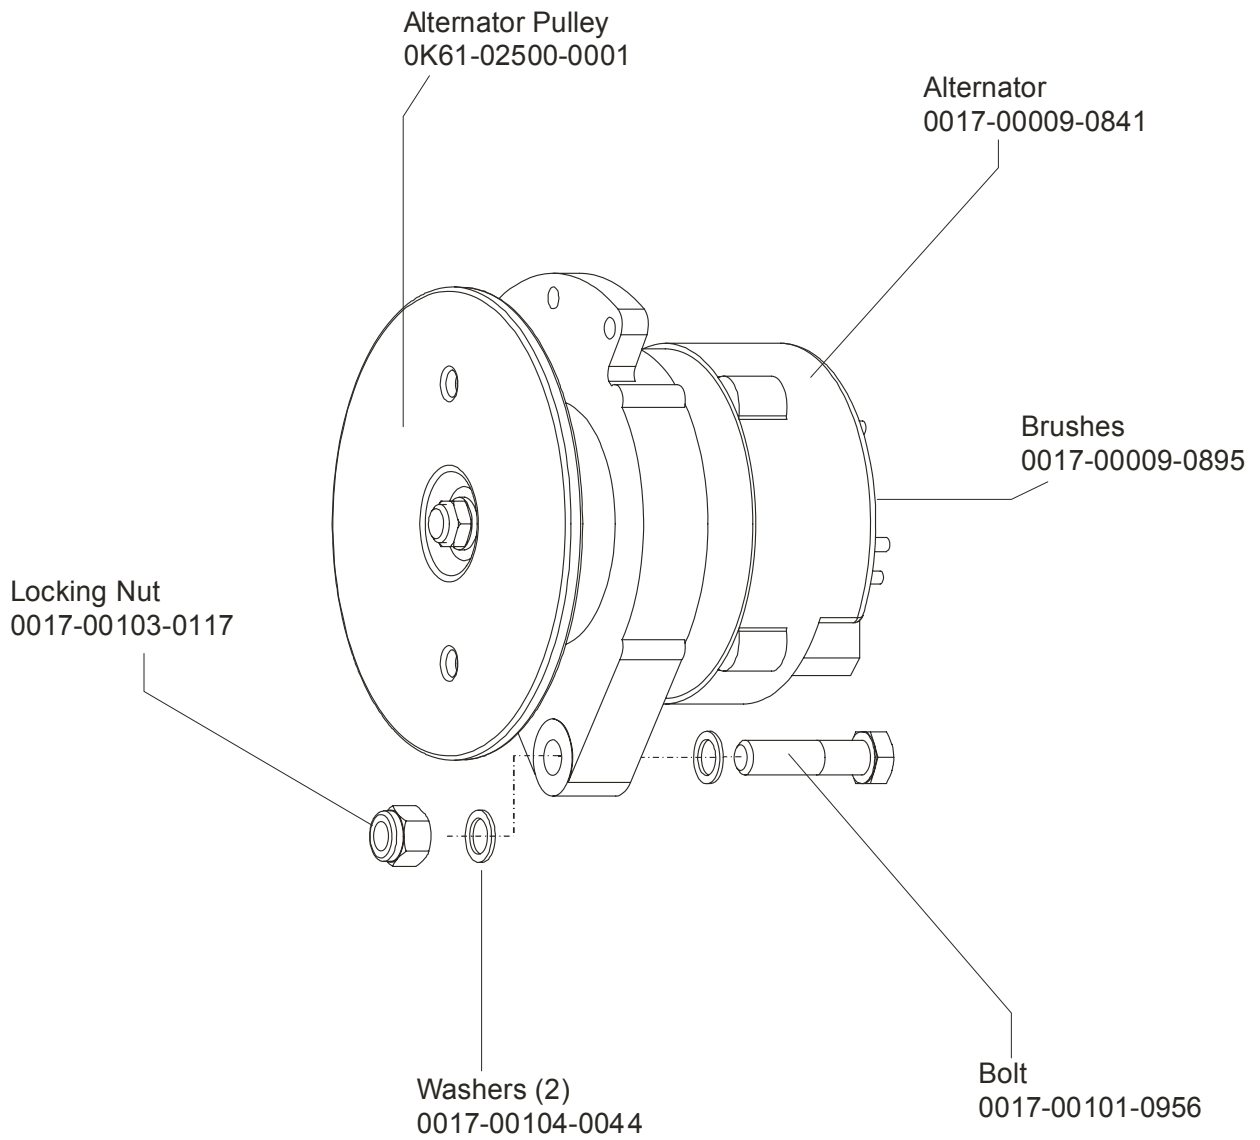

LifeFitness

Classic Upright Bike CLSC-XXXX-01

Customer Support Services
PARTS MANUAL rev 15 May 2012

Miscellaneous	3
Console Components.....	4
Console Mounting Screws and Polar Covers	5
Alternator w/Pulley.....	6
Crankshaft and Bearing Assembly	7
Intermediate Shaft and Bearing Assembly	8
Seat Latch Assembly	9
Seat Post Assembly.....	10
Seat Post Shrouds	11
Idler Bracket Assembly	12
Console Support Assembly	13
Left Side Shroud and Crank Arm	14
Right Side Shroud and Crank Arm.....	15
PCB Mounting Bracket Assembly	16
Front Wheels	17
Resistor Assembly	18
Handlebar Assembly	19
Belts	20
Cables.....	21

Description	Part No.
OPERATION MANUAL	M051-00K63-A263
HARDWARE BAG	GK63-00002-0044
NETWORK C-SAFE KIT	GK63-00002-0003
POWER OPTION KIT - 120V	GK63-00002-0005
POWER OPTION KIT - 220/50 UK	GK63-00002-0039
POWER OPTION KIT - 240V+ AUS	GK63-00002-0040
POWER OPTION KIT - 220/50	GK63-00002-0041
TOUCH UP PAINT: SPRAY CAN .5 OZ BOTTLE W/APPLICATOR .33 OZ PEN	0017-00008-0204 0017-00008-0205 0017-00008-0206
SERVICE MANUAL	M051-00K63-A009

Alternator w/Pulley
Ak63-00093-0000

CLASSIC UPRIGHT BIKE
Crankshaft and Bearing Assembly

CLSC-XXXX-01
S/N CLU100001 - CLU108126

Intermediate Shaft and
Bearing Assembly Kit
GK63-00002-0007

Left Seat Post Shroud
0K63-01092-0010