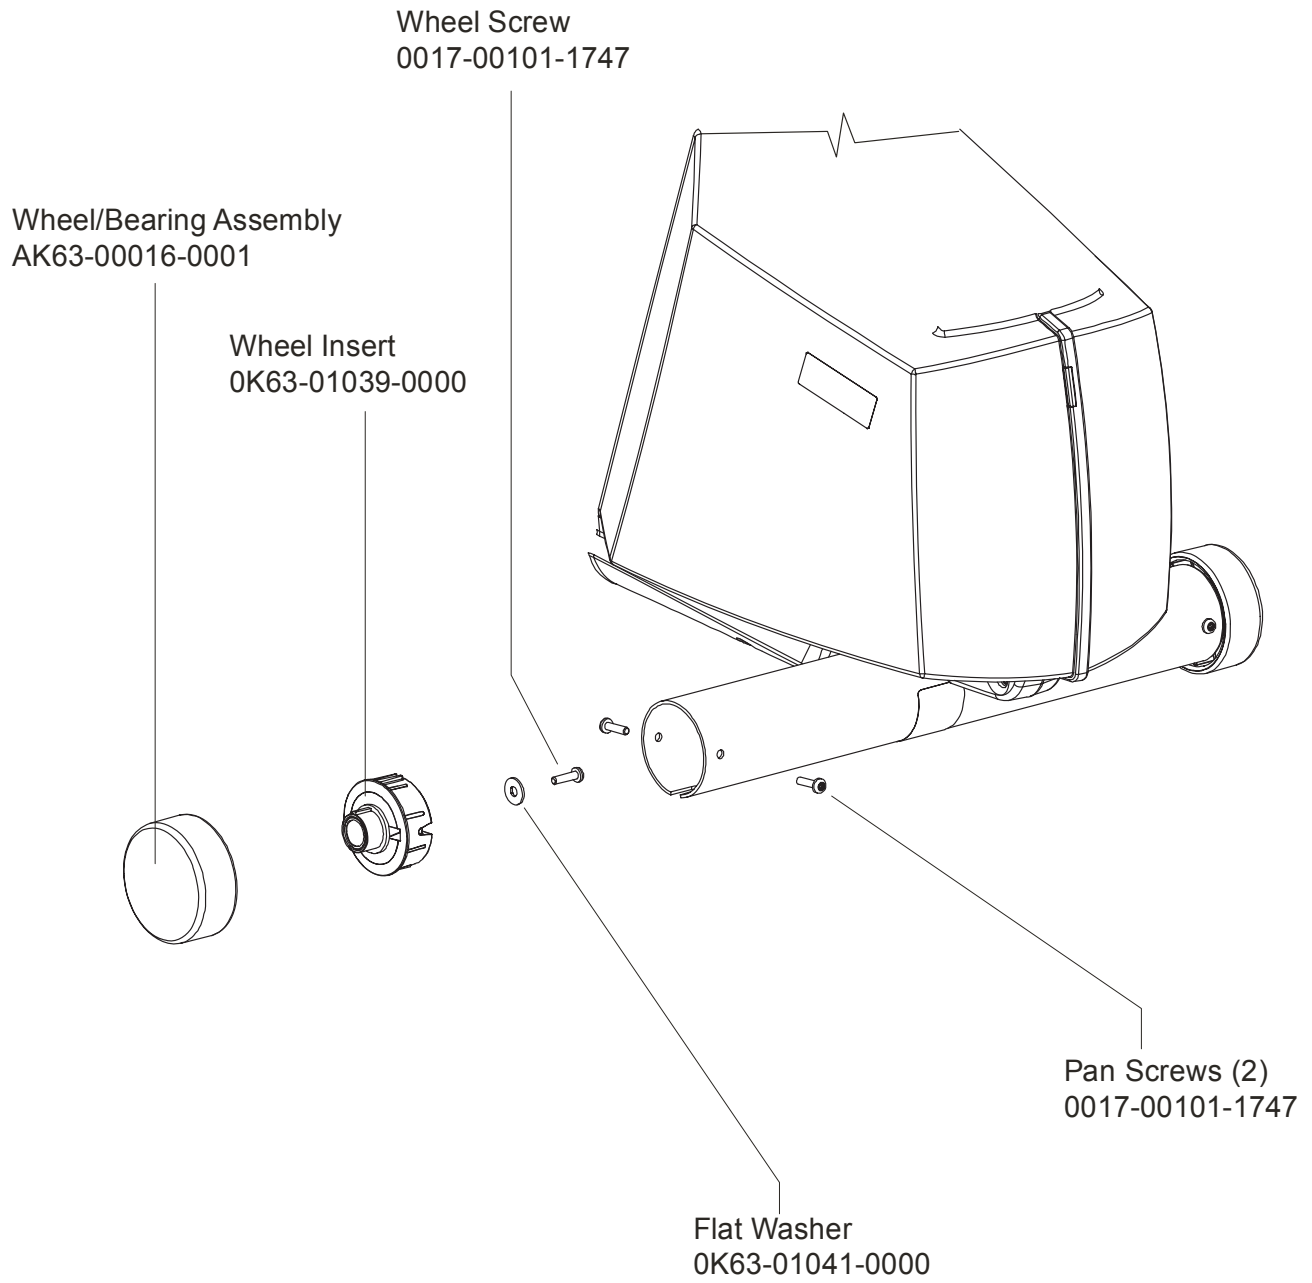

Front Wheels
AK63-00017-0001