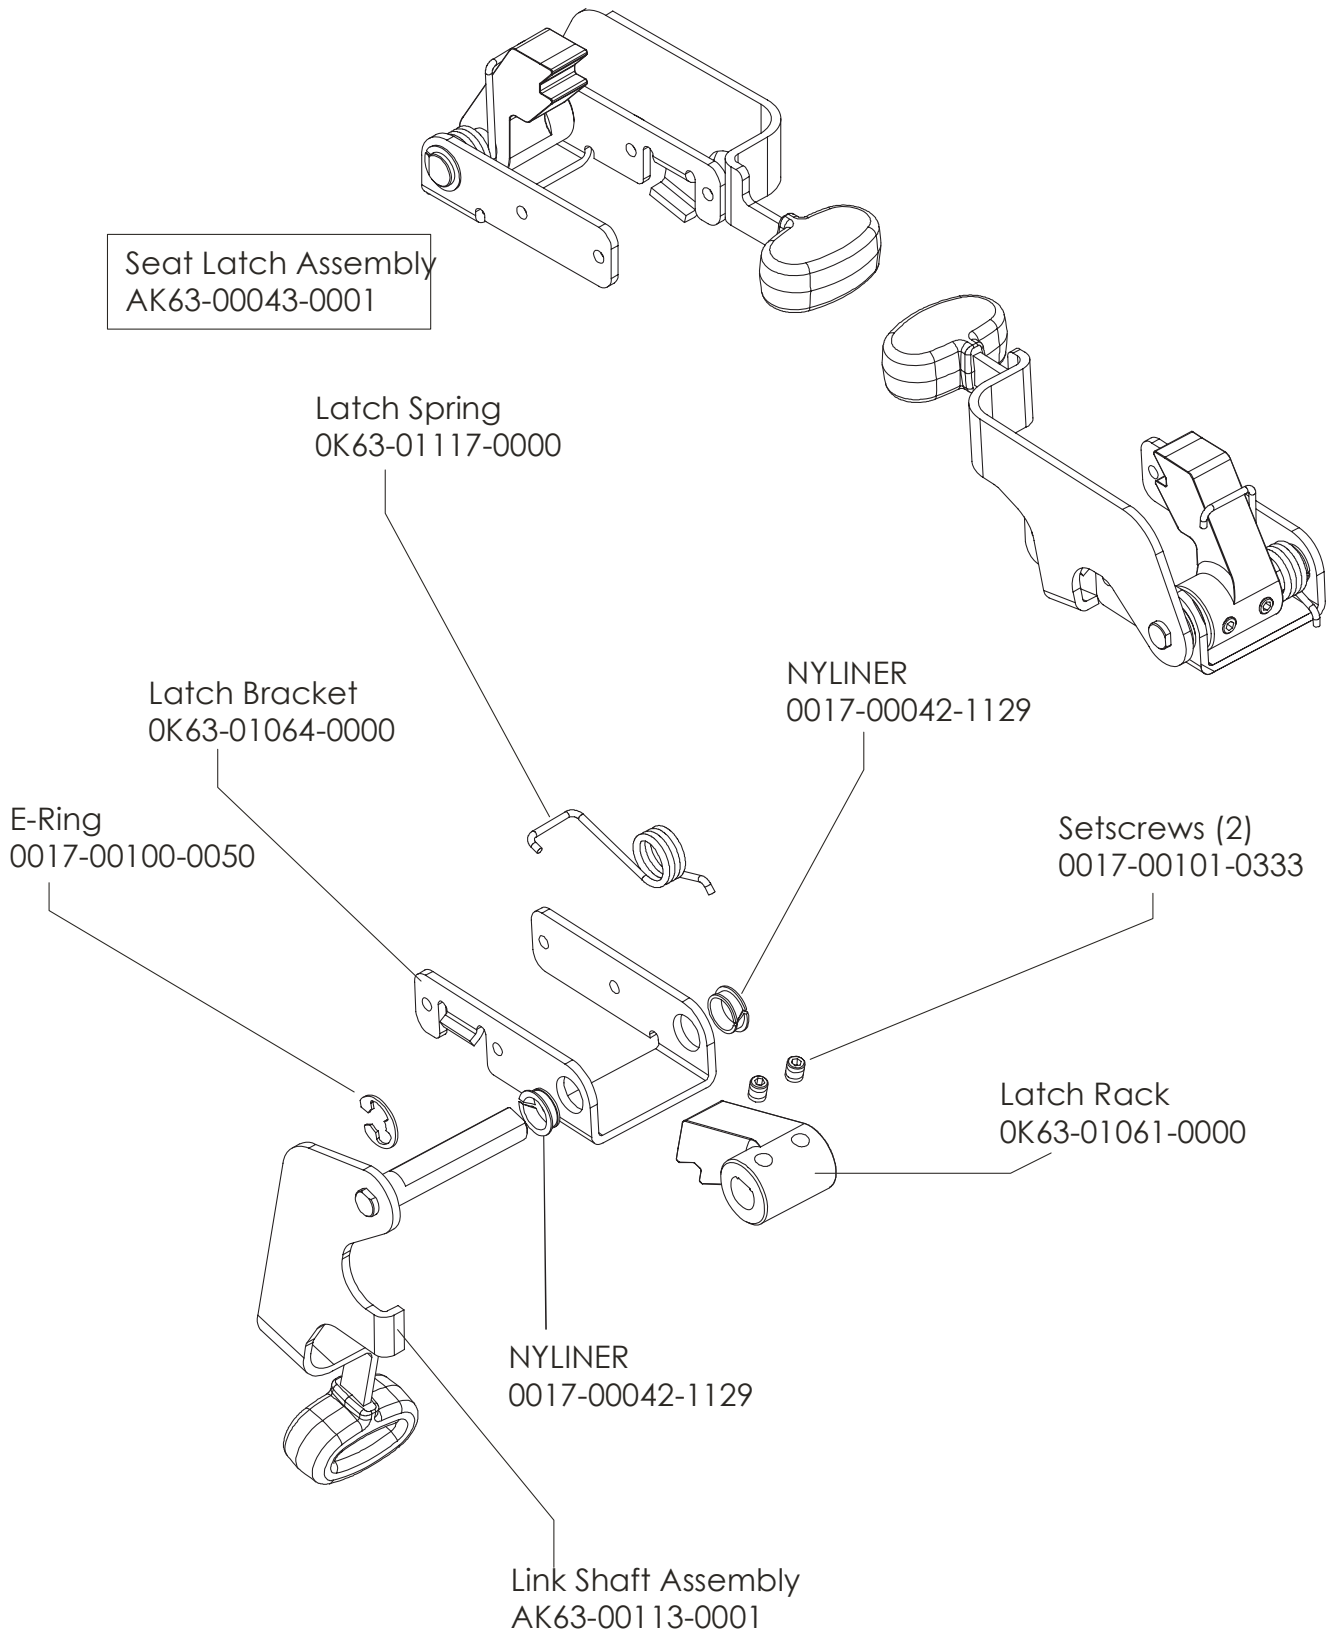

Description	Part No.
OPERATION MANUAL	M051-00K63-A263
HARDWARE BAG	GK63-00002-0044
NETWORK C-SAFE KIT	GK63-00002-0003
POWER OPTION KIT - 120V	GK63-00002-0005
POWER OPTION KIT - 220/50 UK	GK63-00002-0039
POWER OPTION KIT - 240V+ AUS	GK63-00002-0040
POWER OPTION KIT - 220/50	GK63-00002-0041
TOUCH UP PAINT: SPRAY CAN .5 OZ BOTTLE W/APPLICATOR .33 OZ PEN	0017-00008-0204 0017-00008-0205 0017-00008-0206
SERVICE MANUAL	M051-00K63-A009

Alternator w/Pulley
Ak63-00093-0000

CLASSIC UPRIGHT BIKE
Crankshaft and Bearing Assembly

CLSC-XXXX-01
S/N CLU100001 - CLU108126

Intermediate Shaft and
Bearing Assembly Kit
GK63-00002-0007

Left Seat Post Shroud
0K63-01092-0010

Screw
0017-00101-1741

Right Seat Post Shroud
0K63-01092-0009

PCB Mounting Bracket Assembly
AK63-00049-0000

Front Wheels
AK63-00017-0001

Resistor Assembly
AK63-00047-0001