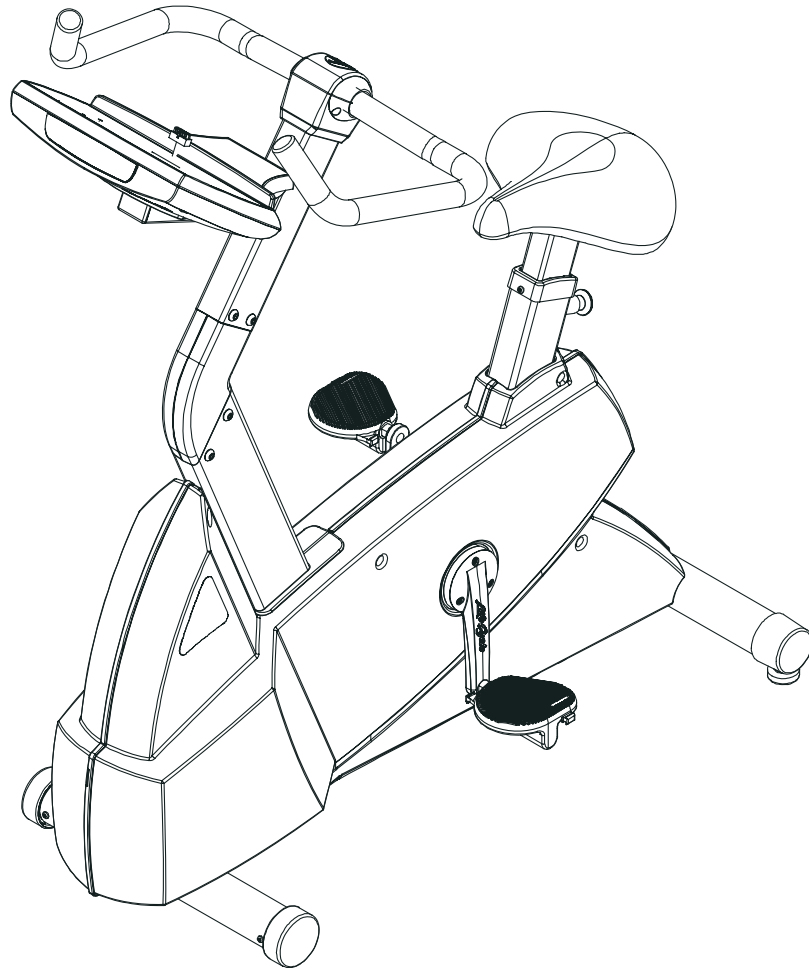

LifeFitness

Classic Upright Bike CLSC-XXXX-01

Customer Support Services
PARTS MANUAL rev 15 May 2012

Miscellaneous	3
Console Components.....	4
Console Mounting Screws and Polar Covers	5
Alternator w/Pulley.....	6
Crankshaft and Bearing Assembly	7
Intermediate Shaft and Bearing Assembly	8
Seat Latch Assembly	9
Seat Post Assembly.....	10
Seat Post Shrouds	11
Idler Bracket Assembly	12
Console Support Assembly	13
Left Side Shroud and Crank Arm	14
Right Side Shroud and Crank Arm.....	15
PCB Mounting Bracket Assembly	16
Front Wheels	17
Resistor Assembly	18
Handlebar Assembly	19
Belts	20
Cables.....	21

Description	Part No.
OPERATION MANUAL	M051-00K63-A263
HARDWARE BAG	GK63-00002-0044
NETWORK C-SAFE KIT	GK63-00002-0003
POWER OPTION KIT - 120V	GK63-00002-0005
POWER OPTION KIT - 220/50 UK	GK63-00002-0039
POWER OPTION KIT - 240V+ AUS	GK63-00002-0040
POWER OPTION KIT - 220/50	GK63-00002-0041
TOUCH UP PAINT: SPRAY CAN .5 OZ BOTTLE W/APPLICATOR .33 OZ PEN	0017-00008-0204 0017-00008-0205 0017-00008-0206
SERVICE MANUAL	M051-00K63-A009

Alternator w/Pulley
Ak63-00093-0000

CLASSIC UPRIGHT BIKE
Crankshaft and Bearing Assembly

CLSC-XXXX-01
S/N CLU100001 - CLU108126

Intermediate Shaft and
Bearing Assembly Kit
GK63-00002-0007

Left Seat Post Shroud
0K63-01092-0010