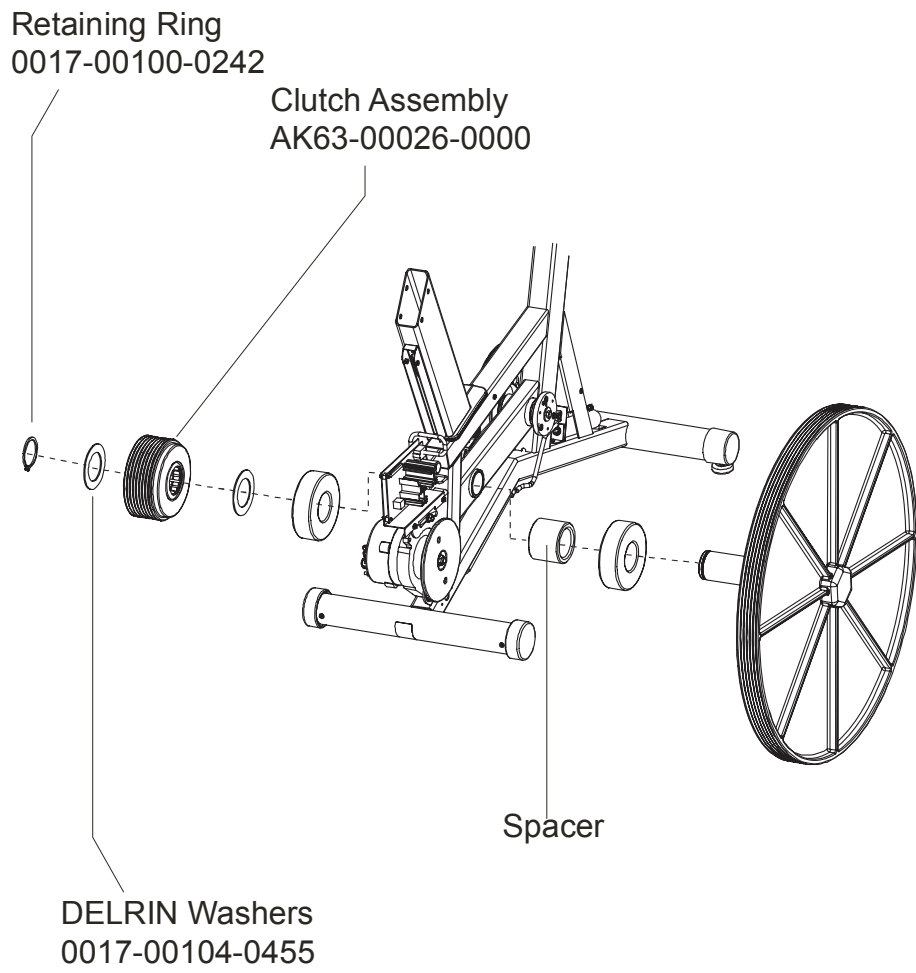

Alternator w/Pulley
Ak63-00093-0000

CLASSIC UPRIGHT BIKE
Crankshaft and Bearing Assembly

CLSC-XXXX-01
S/N CLU100001 - CLU108126

Intermediate Shaft and
Bearing Assembly Kit
GK63-00002-0007

Left Seat Post Shroud
0K63-01092-0010