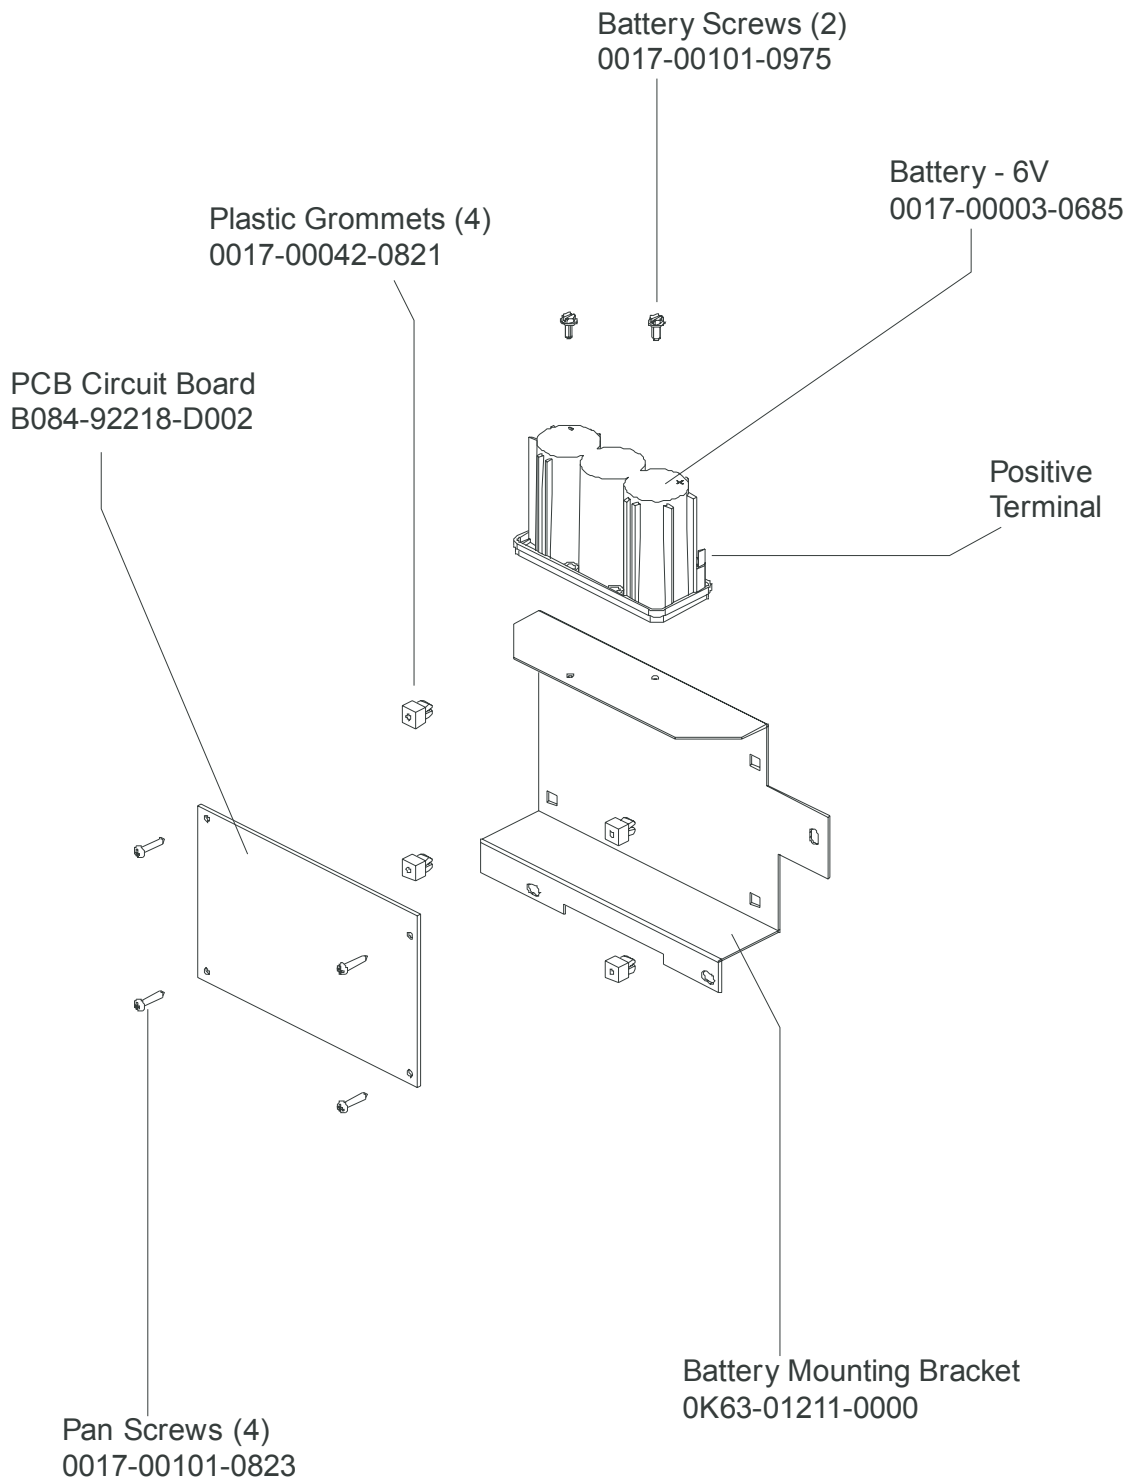

Description	Part No.
OPERATION MANUAL	M051-00K63-A263
HARDWARE BAG	GK63-00002-0044
NETWORK C-SAFE KIT	GK63-00002-0003
POWER OPTION KIT - 120V	GK63-00002-0005
POWER OPTION KIT - 220/50 UK	GK63-00002-0039
POWER OPTION KIT - 240V+ AUS	GK63-00002-0040
POWER OPTION KIT - 220/50	GK63-00002-0041
TOUCH UP PAINT: SPRAY CAN .5 OZ BOTTLE W/APPLICATOR .33 OZ PEN	0017-00008-0204 0017-00008-0205 0017-00008-0206
SERVICE MANUAL	M051-00K63-A009

Screw
0017-00101-1741

Right Seat Post Shroud
0K63-01092-0009

PCB Mounting Bracket Assembly
AK63-00049-0000

Front Wheels
AK63-00017-0001

Resistor Assembly
AK63-00047-0001