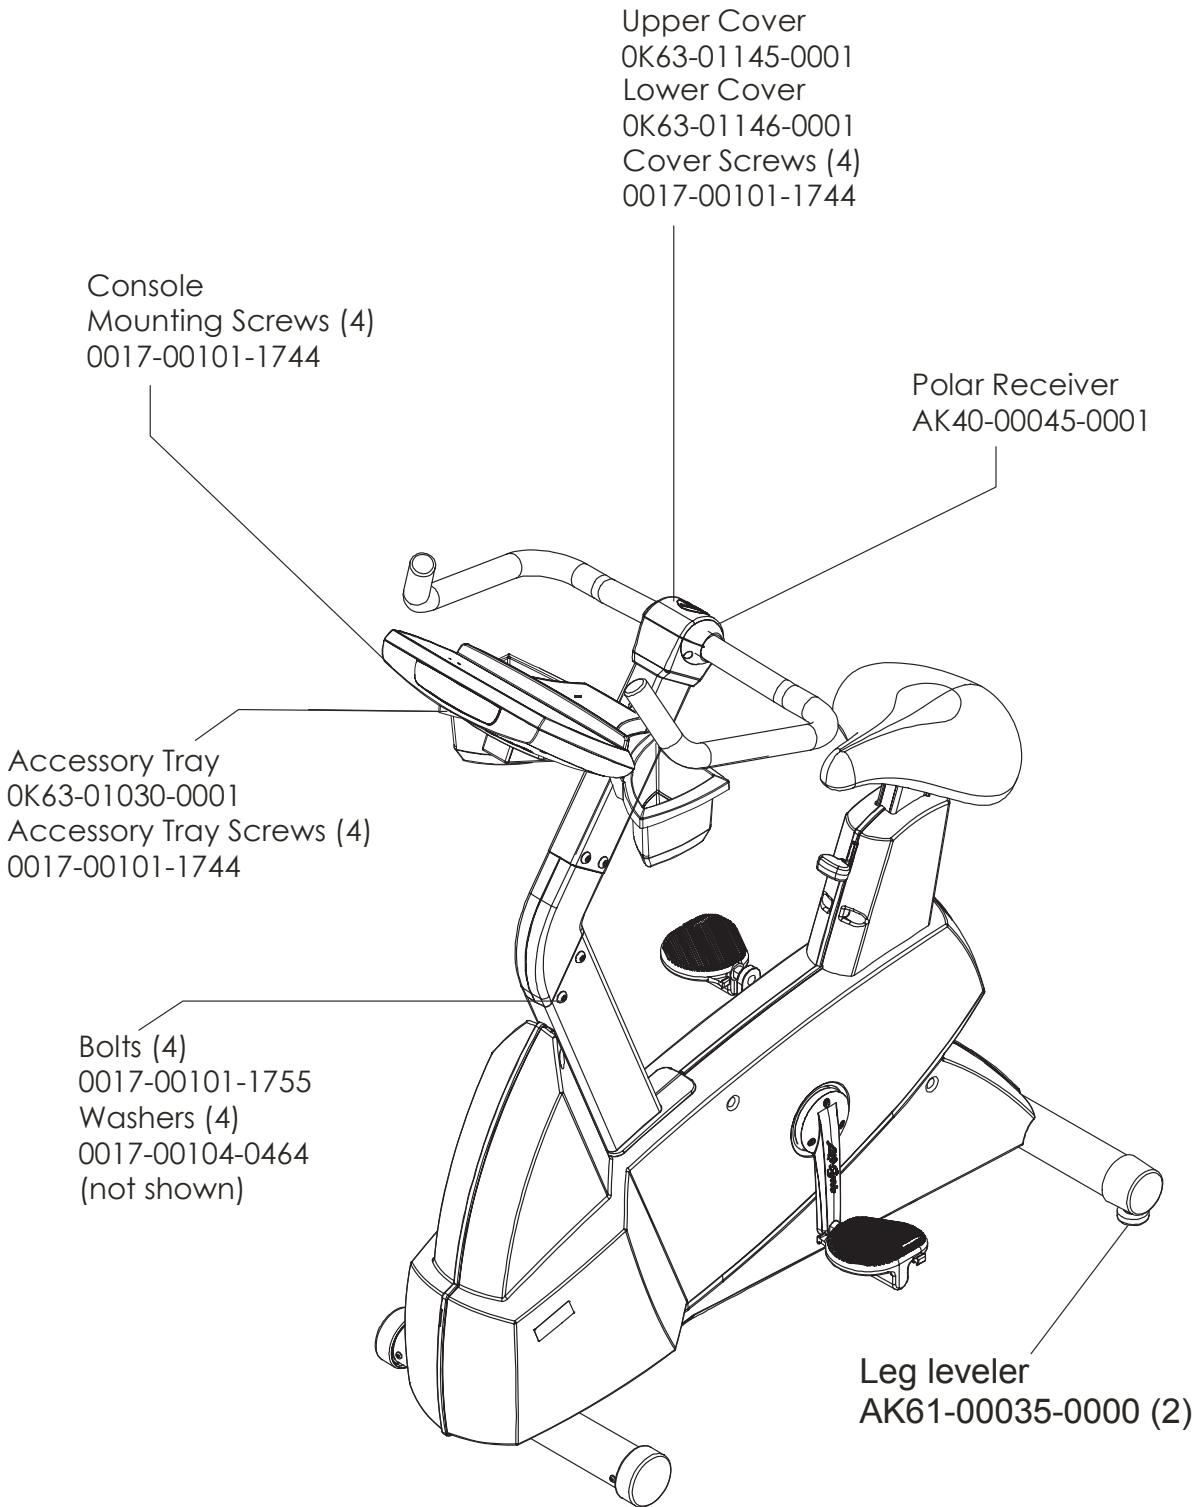

LifeFitness

Classic Upright Bike CLSC-XXXX-01

Customer Support Services
PARTS MANUAL rev 15 May 2012

Miscellaneous	3
Console Components.....	4
Console Mounting Screws and Polar Covers	5
Alternator w/Pulley.....	6
Crankshaft and Bearing Assembly	7
Intermediate Shaft and Bearing Assembly	8
Seat Latch Assembly	9
Seat Post Assembly.....	10
Seat Post Shrouds	11
Idler Bracket Assembly	12
Console Support Assembly	13
Left Side Shroud and Crank Arm	14
Right Side Shroud and Crank Arm.....	15
PCB Mounting Bracket Assembly	16
Front Wheels	17
Resistor Assembly	18
Handlebar Assembly	19
Belts	20
Cables.....	21

Description	Part No.
OPERATION MANUAL	M051-00K63-A263
HARDWARE BAG	GK63-00002-0044
NETWORK C-SAFE KIT	GK63-00002-0003
POWER OPTION KIT - 120V	GK63-00002-0005
POWER OPTION KIT - 220/50 UK	GK63-00002-0039
POWER OPTION KIT - 240V+ AUS	GK63-00002-0040
POWER OPTION KIT - 220/50	GK63-00002-0041
TOUCH UP PAINT: SPRAY CAN .5 OZ BOTTLE W/APPLICATOR .33 OZ PEN	0017-00008-0204 0017-00008-0205 0017-00008-0206
SERVICE MANUAL	M051-00K63-A009

Alternator w/Pulley
Ak63-00093-0000

CLASSIC UPRIGHT BIKE
Crankshaft and Bearing Assembly

CLSC-XXXX-01
S/N CLU100001 - CLU108126

Intermediate Shaft and
Bearing Assembly Kit
GK63-00002-0007

Left Seat Post Shroud
0K63-01092-0010