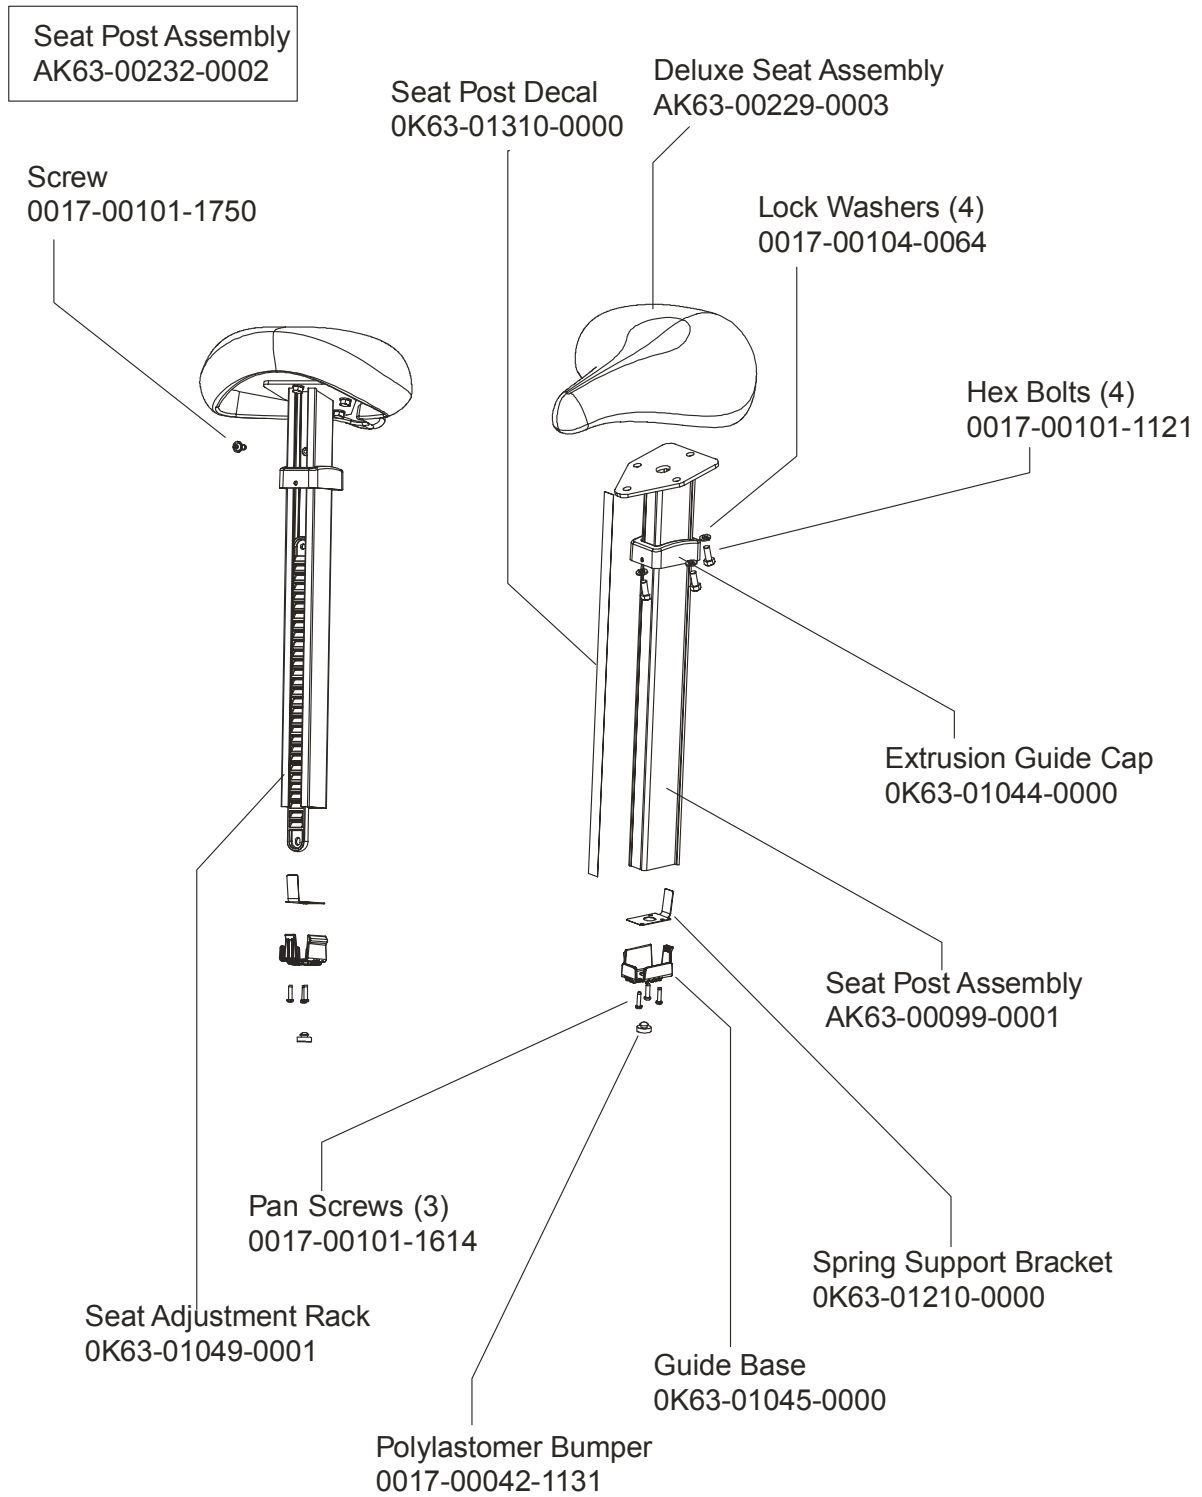

Description	Part No.
OPERATION MANUAL	M051-00K63-A263
HARDWARE BAG	GK63-00002-0044
NETWORK C-SAFE KIT	GK63-00002-0003
POWER OPTION KIT - 120V	GK63-00002-0005
POWER OPTION KIT - 220/50 UK	GK63-00002-0039
POWER OPTION KIT - 240V+ AUS	GK63-00002-0040
POWER OPTION KIT - 220/50	GK63-00002-0041
TOUCH UP PAINT: SPRAY CAN .5 OZ BOTTLE W/APPLICATOR .33 OZ PEN	0017-00008-0204 0017-00008-0205 0017-00008-0206
SERVICE MANUAL	M051-00K63-A009

Alternator w/Pulley
Ak63-00093-0000

CLASSIC UPRIGHT BIKE
Crankshaft and Bearing Assembly

CLSC-XXXX-01
S/N CLU100001 - CLU108126

Intermediate Shaft and
Bearing Assembly Kit
GK63-00002-0007

Left Seat Post Shroud
0K63-01092-0010

Screw
0017-00101-1741

Right Seat Post Shroud
0K63-01092-0009

PCB Mounting Bracket Assembly
AK63-00049-0000

Front Wheels
AK63-00017-0001

Resistor Assembly
AK63-00047-0001