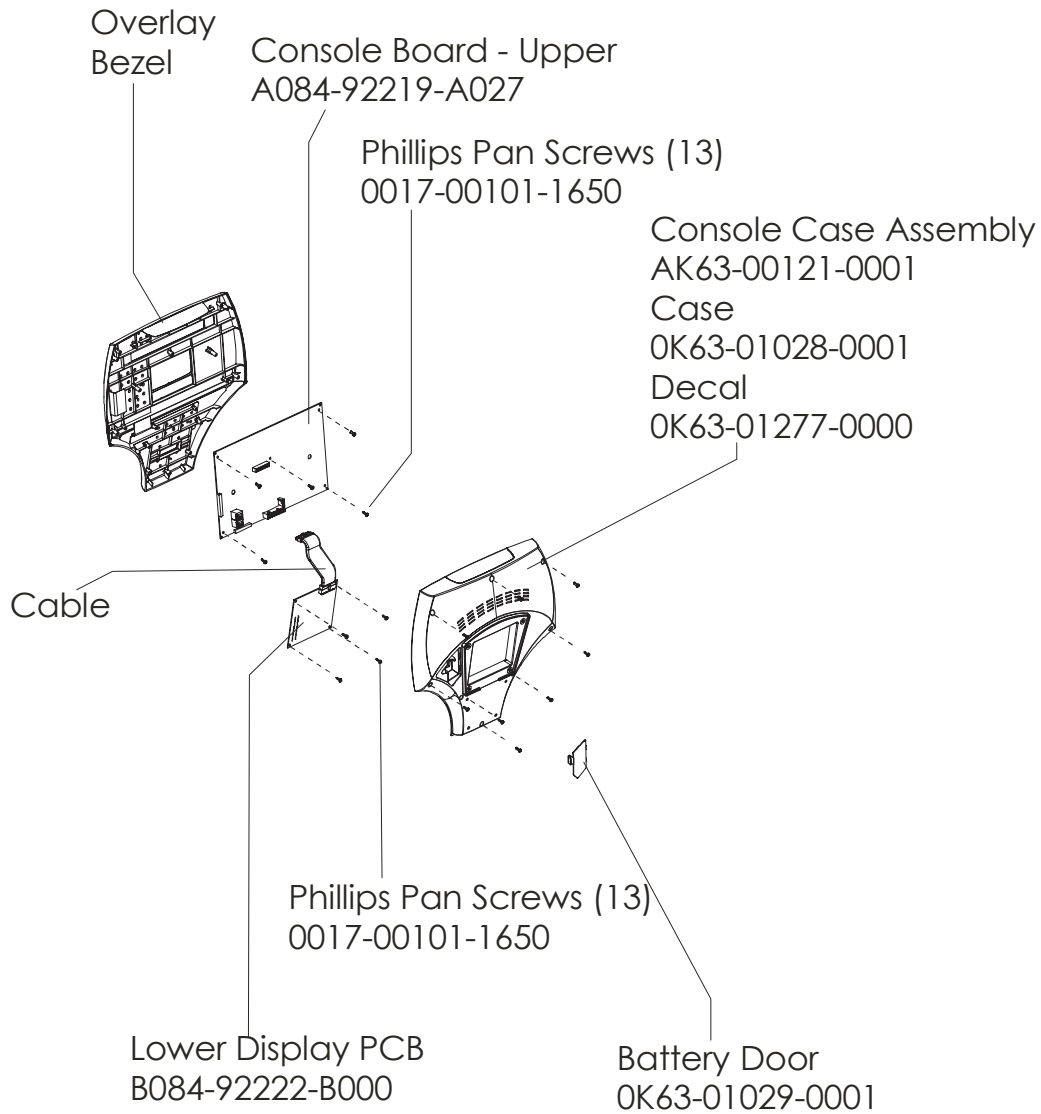

LifeFitness

Classic Upright Bike CLSC-XXXX-01

Customer Support Services
PARTS MANUAL rev 15 May 2012

Miscellaneous	3
Console Components.....	4
Console Mounting Screws and Polar Covers	5
Alternator w/Pulley.....	6
Crankshaft and Bearing Assembly	7
Intermediate Shaft and Bearing Assembly	8
Seat Latch Assembly	9
Seat Post Assembly.....	10
Seat Post Shrouds	11
Idler Bracket Assembly	12
Console Support Assembly	13
Left Side Shroud and Crank Arm	14
Right Side Shroud and Crank Arm.....	15
PCB Mounting Bracket Assembly	16
Front Wheels	17
Resistor Assembly	18
Handlebar Assembly	19
Belts	20
Cables.....	21

Description	Part No.
OPERATION MANUAL	M051-00K63-A263
HARDWARE BAG	GK63-00002-0044
NETWORK C-SAFE KIT	GK63-00002-0003
POWER OPTION KIT - 120V	GK63-00002-0005
POWER OPTION KIT - 220/50 UK	GK63-00002-0039
POWER OPTION KIT - 240V+ AUS	GK63-00002-0040
POWER OPTION KIT - 220/50	GK63-00002-0041
TOUCH UP PAINT: SPRAY CAN .5 OZ BOTTLE W/APPLICATOR .33 OZ PEN	0017-00008-0204 0017-00008-0205 0017-00008-0206
SERVICE MANUAL	M051-00K63-A009

Alternator w/Pulley
Ak63-00093-0000

CLASSIC UPRIGHT BIKE
Crankshaft and Bearing Assembly

CLSC-XXXX-01
S/N CLU100001 - CLU108126

Intermediate Shaft and
Bearing Assembly Kit
GK63-00002-0007

Left Seat Post Shroud
0K63-01092-0010

Screw
0017-00101-1741

Right Seat Post Shroud
0K63-01092-0009

PCB Mounting Bracket Assembly
AK63-00049-0000

Front Wheels
AK63-00017-0001

Resistor Assembly
AK63-00047-0001