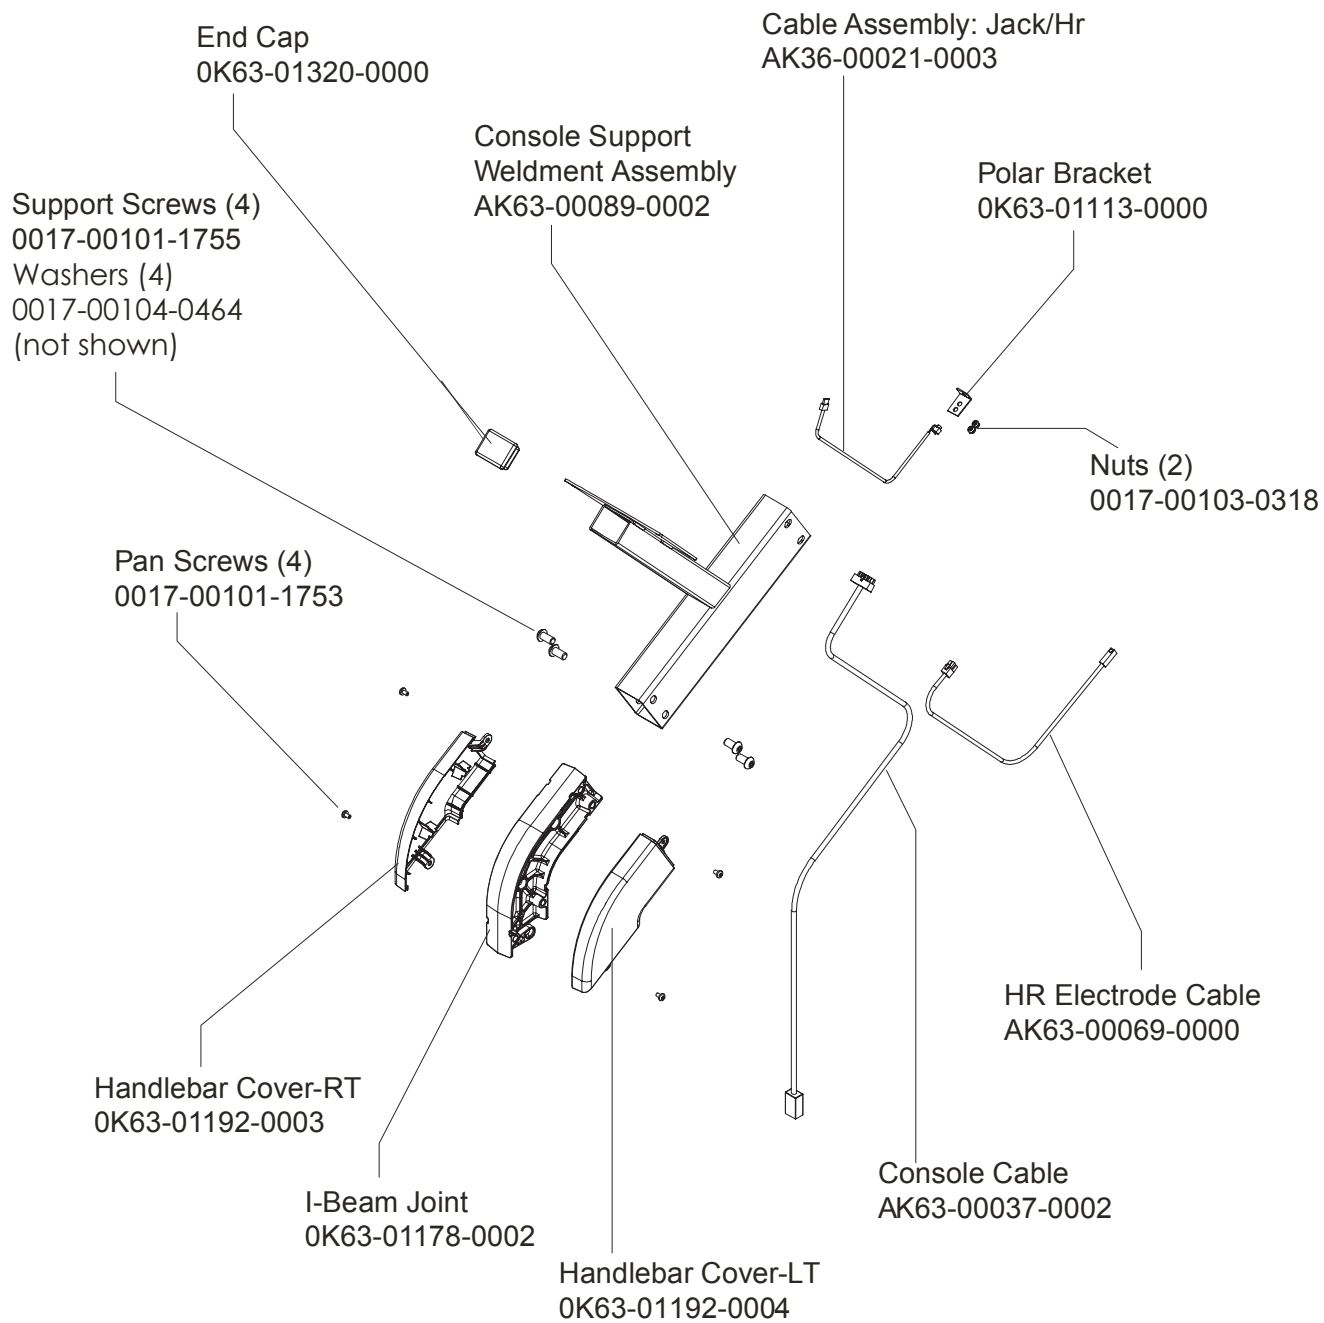

Description	Part No.
OPERATION MANUAL	M051-00K63-A263
HARDWARE BAG	GK63-00002-0044
NETWORK C-SAFE KIT	GK63-00002-0003
POWER OPTION KIT - 120V	GK63-00002-0005
POWER OPTION KIT - 220/50 UK	GK63-00002-0039
POWER OPTION KIT - 240V+ AUS	GK63-00002-0040
POWER OPTION KIT - 220/50	GK63-00002-0041
TOUCH UP PAINT: SPRAY CAN .5 OZ BOTTLE W/APPLICATOR .33 OZ PEN	0017-00008-0204 0017-00008-0205 0017-00008-0206
SERVICE MANUAL	M051-00K63-A009

Alternator w/Pulley
Ak63-00093-0000

CLASSIC UPRIGHT BIKE
Crankshaft and Bearing Assembly

CLSC-ALLXX-02
S/N CLU108037 - CLU116848

Intermediate Shaft and
Bearing Assembly Kit
GK63-00002-0007

Retaining Ring
0017-00100-0242

Clutch Assembly
AK63-00026-0000

DELRIN Washers
0017-00104-0455

Spacer

Left Seat Post Shroud
0K63-01092-0010

Screw
0017-00101-1741

Right Seat Post Shroud
0K63-01092-0009

PCB Mounting Bracket Assembly
AK63-00049-0000

Front Wheels
AK63-00017-0001

Resistor Assembly
AK63-00047-0001

Alternator Belt
0K63-01065-0000

Intermediate Belt
0K63-01066-0001