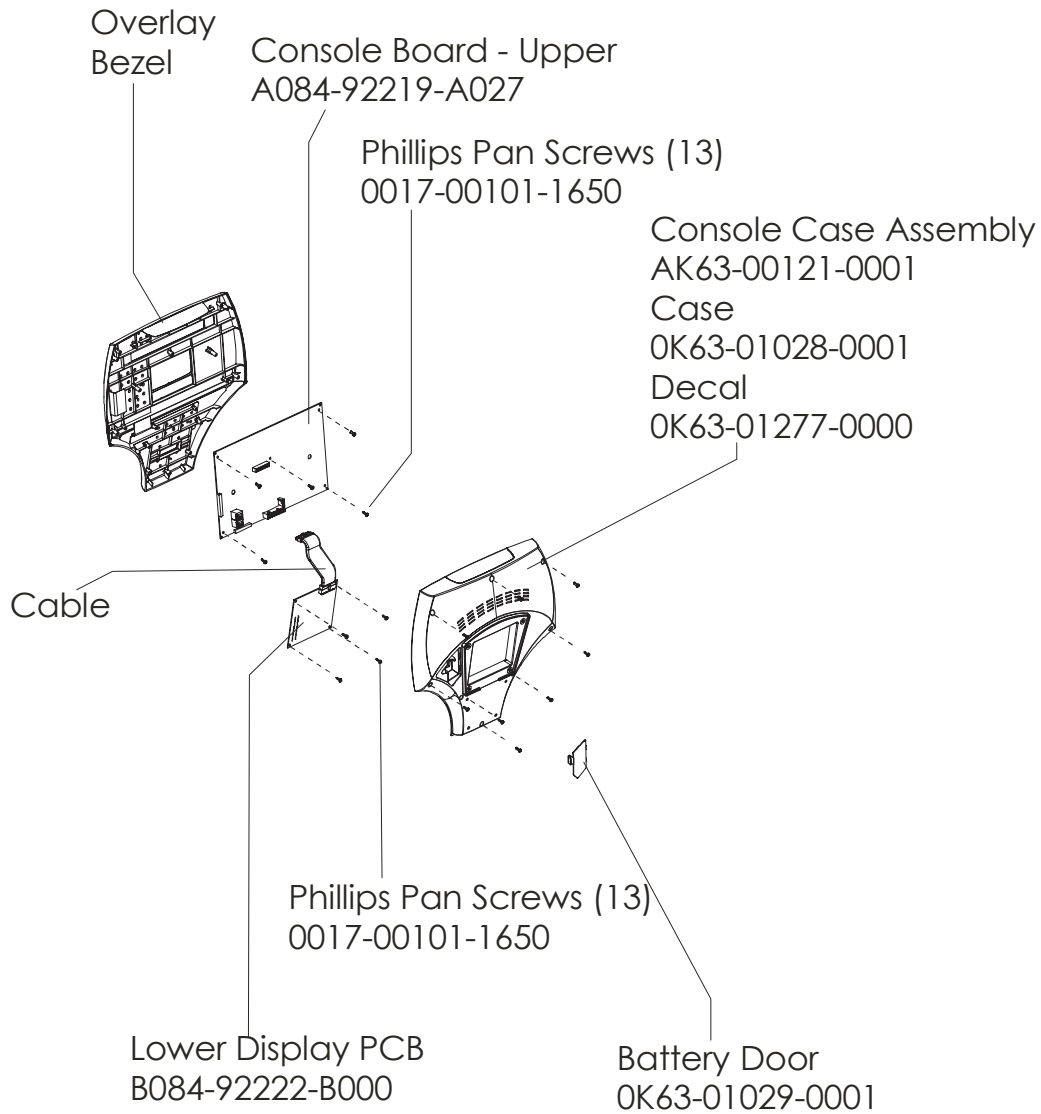

LifeFitness

Classic Upright Bike CLSC-ALLXX-02

Customer Support Services
PARTS MANUAL rev 15 May 2012

Miscellaneous 3
Console Components..... 4
Console Mounting Screws and Polar Covers 5
Alternator w/Pulley 6
Crankshaft and Bearing Assembly 7
Intermediate Shaft and Bearing Assembly 8
Seat Latch Assembly 9
Seat Post Assembly..... 10
Seat Post Shrouds 11
Idler Bracket Assembly 12
Console Support Assembly 13
Left Side Shroud and Crank Arm 14
Right Side Shroud and Crank Arm..... 15
PCB Mounting Bracket Assembly 16
Front Wheels 17
Resistor Assembly 18
Handlebar Assembly 19
Belts 20
Cables 21

Description	Part No.
OPERATION MANUAL	M051-00K63-A263
HARDWARE BAG	GK63-00002-0044
NETWORK C-SAFE KIT	GK63-00002-0003
POWER OPTION KIT - 120V	GK63-00002-0005
POWER OPTION KIT - 220/50 UK	GK63-00002-0039
POWER OPTION KIT - 240V+ AUS	GK63-00002-0040
POWER OPTION KIT - 220/50	GK63-00002-0041
TOUCH UP PAINT: SPRAY CAN .5 OZ BOTTLE W/APPLICATOR .33 OZ PEN	0017-00008-0204 0017-00008-0205 0017-00008-0206
SERVICE MANUAL	M051-00K63-A009

Alternator w/Pulley
Ak63-00093-0000

CLASSIC UPRIGHT BIKE
Crankshaft and Bearing Assembly

CLSC-ALLXX-02
S/N CLU108037 - CLU116848

Intermediate Shaft and
Bearing Assembly Kit
GK63-00002-0007

Retaining Ring
0017-00100-0242

Clutch Assembly
AK63-00026-0000

DELRIN Washers
0017-00104-0455

Spacer

Left Seat Post Shroud
0K63-01092-0010

Screw
0017-00101-1741

Right Seat Post Shroud
0K63-01092-0009

PCB Mounting Bracket Assembly
AK63-00049-0000