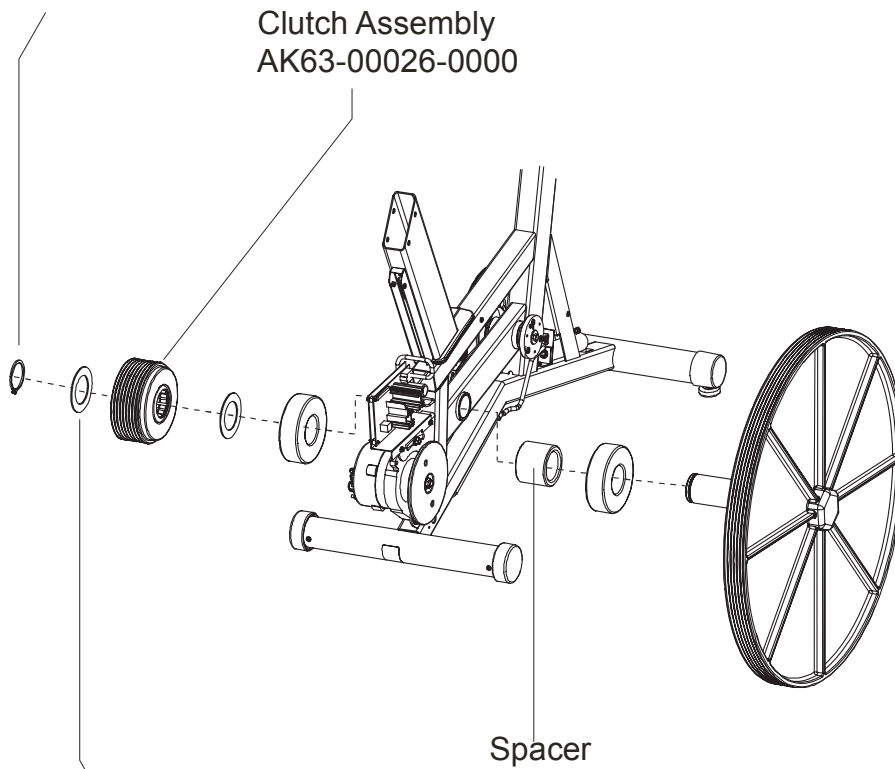

Intermediate Shaft and
Bearing Assembly Kit
GK63-00002-0007

Retaining Ring
0017-00100-0242

Clutch Assembly
AK63-00026-0000

DELRIN Washers
0017-00104-0455

Spacer