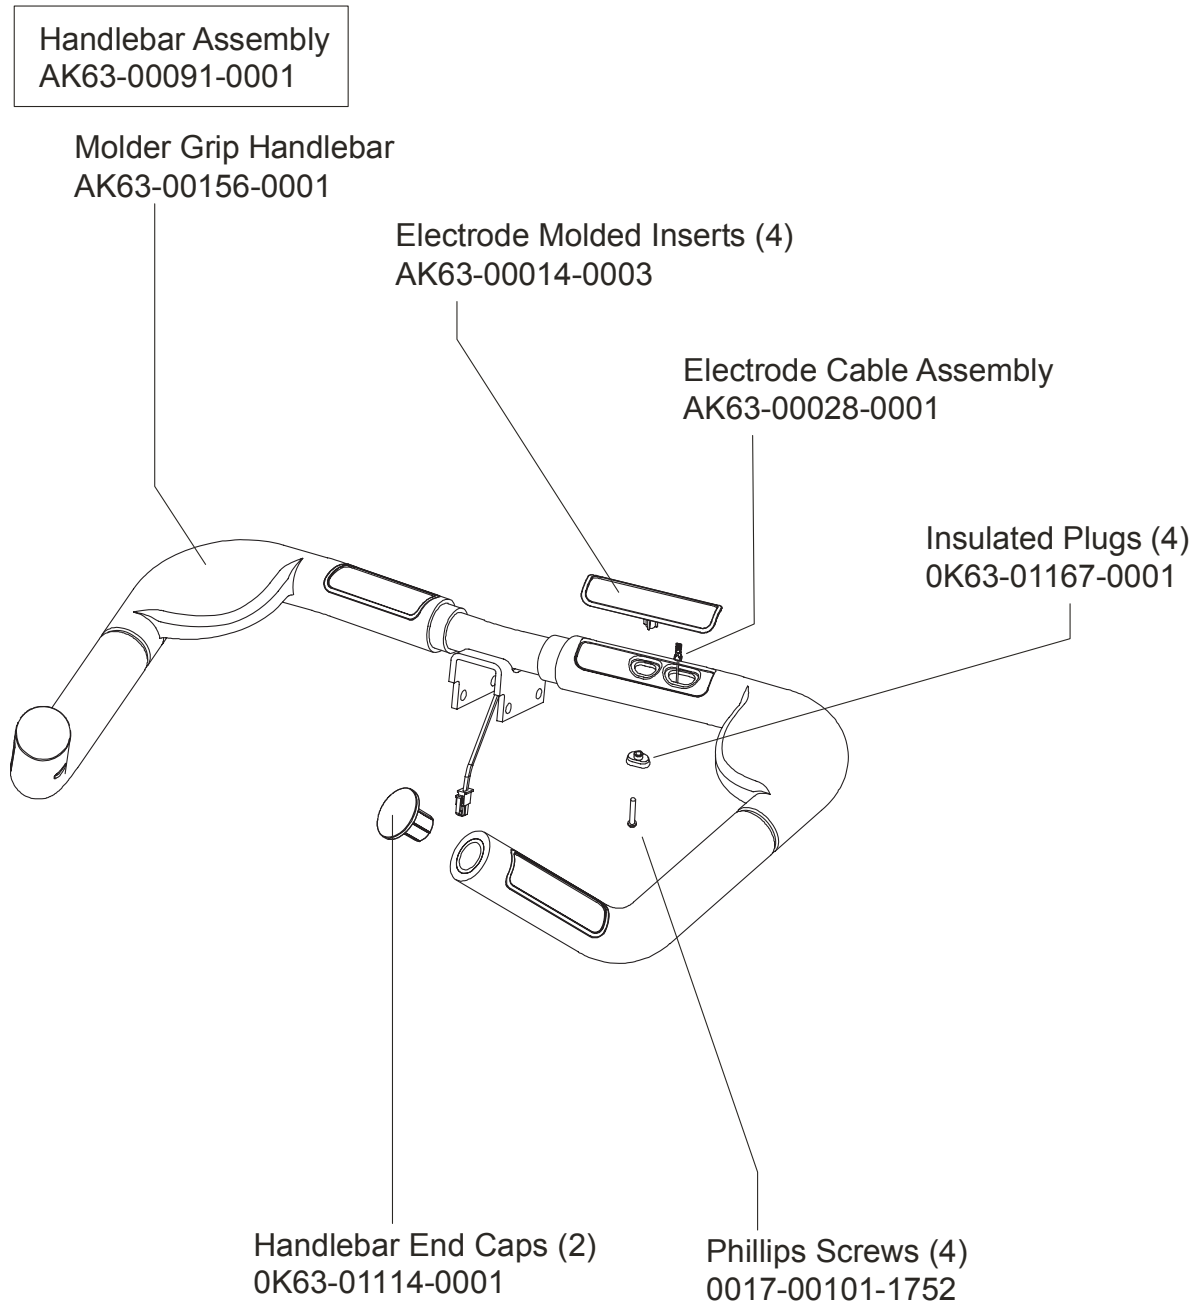

Alternator w/Pulley
Ak63-00093-0000

CLASSIC UPRIGHT BIKE
Crankshaft and Bearing Assembly

CLSC-ALLXX-02
S/N CLU108037 - CLU116848

Intermediate Shaft and
Bearing Assembly Kit
GK63-00002-0007

Retaining Ring
0017-00100-0242

Clutch Assembly
AK63-00026-0000

DELRIN Washers
0017-00104-0455

Spacer

Left Seat Post Shroud
0K63-01092-0010

Screw
0017-00101-1741

Right Seat Post Shroud
0K63-01092-0009

PCB Mounting Bracket Assembly
AK63-00049-0000

Front Wheels
AK63-00017-0001

Resistor Assembly
AK63-00047-0001

Alternator Belt
0K63-01065-0000

Intermediate Belt
0K63-01066-0001