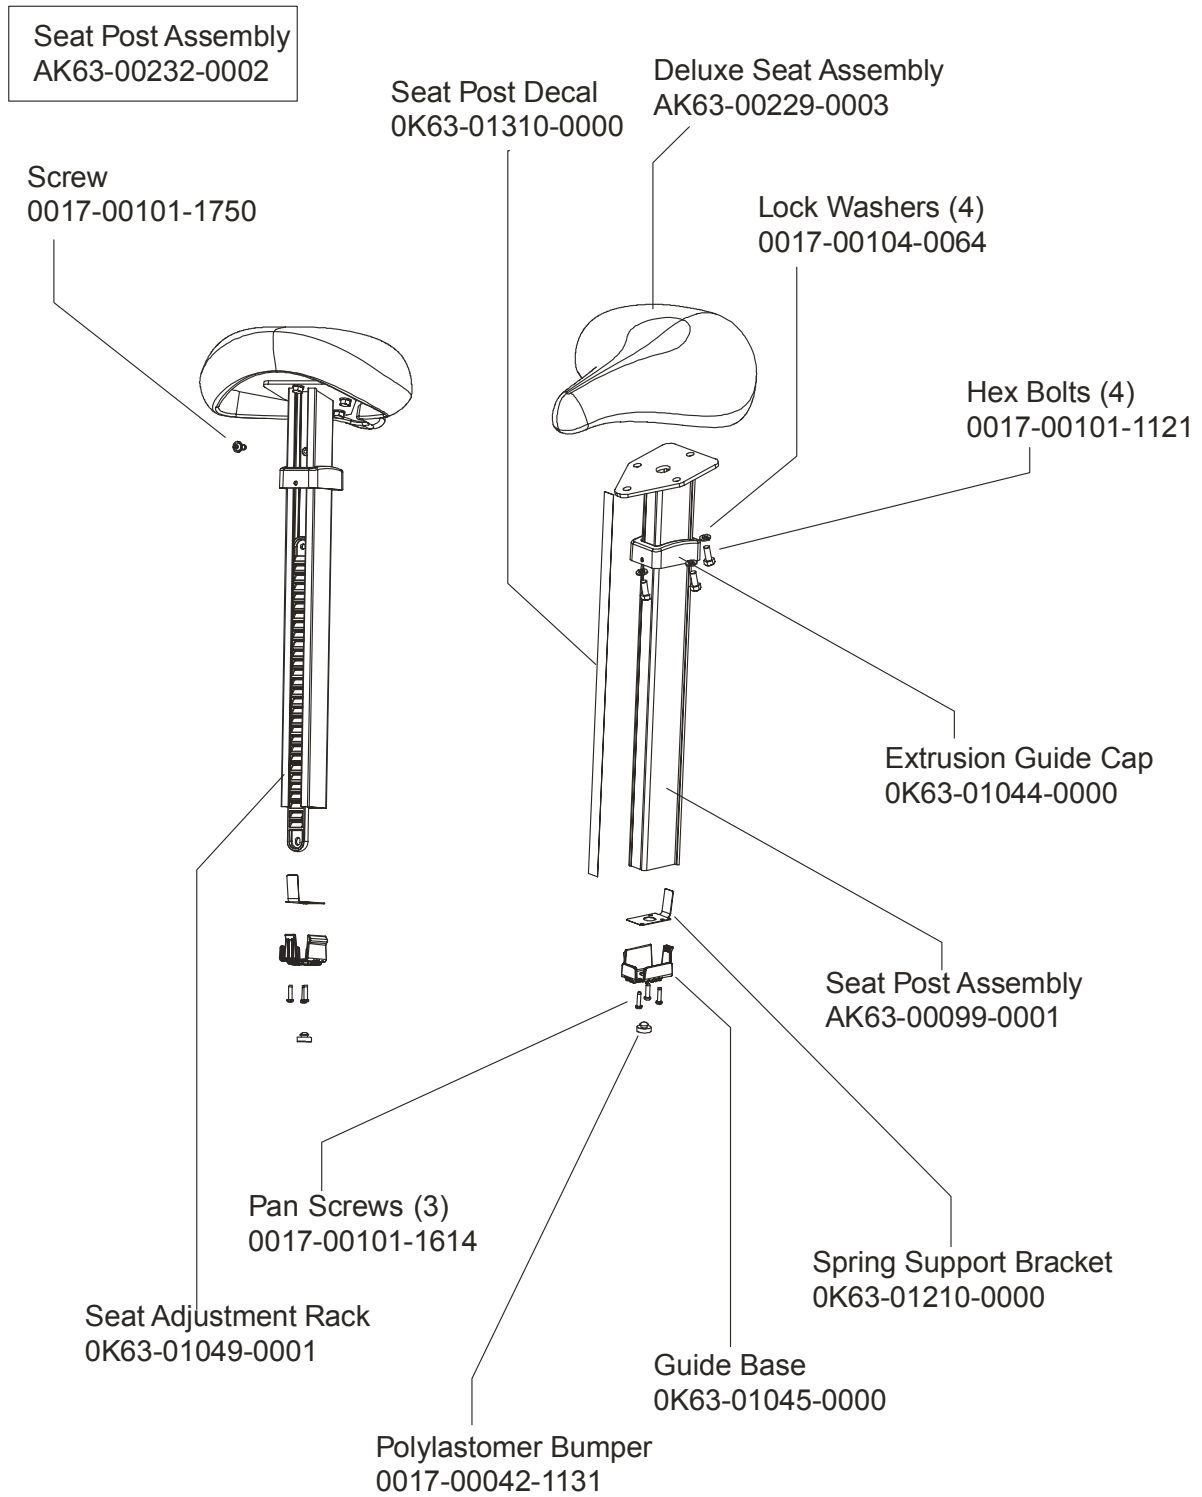

Description	Part No.
OPERATION MANUAL	M051-00K63-A263
HARDWARE BAG	GK63-00002-0044
NETWORK C-SAFE KIT	GK63-00002-0003
POWER OPTION KIT - 120V	GK63-00002-0005
POWER OPTION KIT - 220/50 UK	GK63-00002-0039
POWER OPTION KIT - 240V+ AUS	GK63-00002-0040
POWER OPTION KIT - 220/50	GK63-00002-0041
TOUCH UP PAINT: SPRAY CAN .5 OZ BOTTLE W/APPLICATOR .33 OZ PEN	0017-00008-0204 0017-00008-0205 0017-00008-0206
SERVICE MANUAL	M051-00K63-A009

Alternator w/Pulley
Ak63-00093-0000

CLASSIC UPRIGHT BIKE
Crankshaft and Bearing Assembly

CLSC-ALLXX-02
S/N CLU108037 - CLU116848

Intermediate Shaft and
Bearing Assembly Kit
GK63-00002-0007

Retaining Ring
0017-00100-0242

Clutch Assembly
AK63-00026-0000

DELRIN Washers
0017-00104-0455

Spacer

Left Seat Post Shroud
0K63-01092-0010

Screw
0017-00101-1741

Right Seat Post Shroud
0K63-01092-0009

PCB Mounting Bracket Assembly
AK63-00049-0000