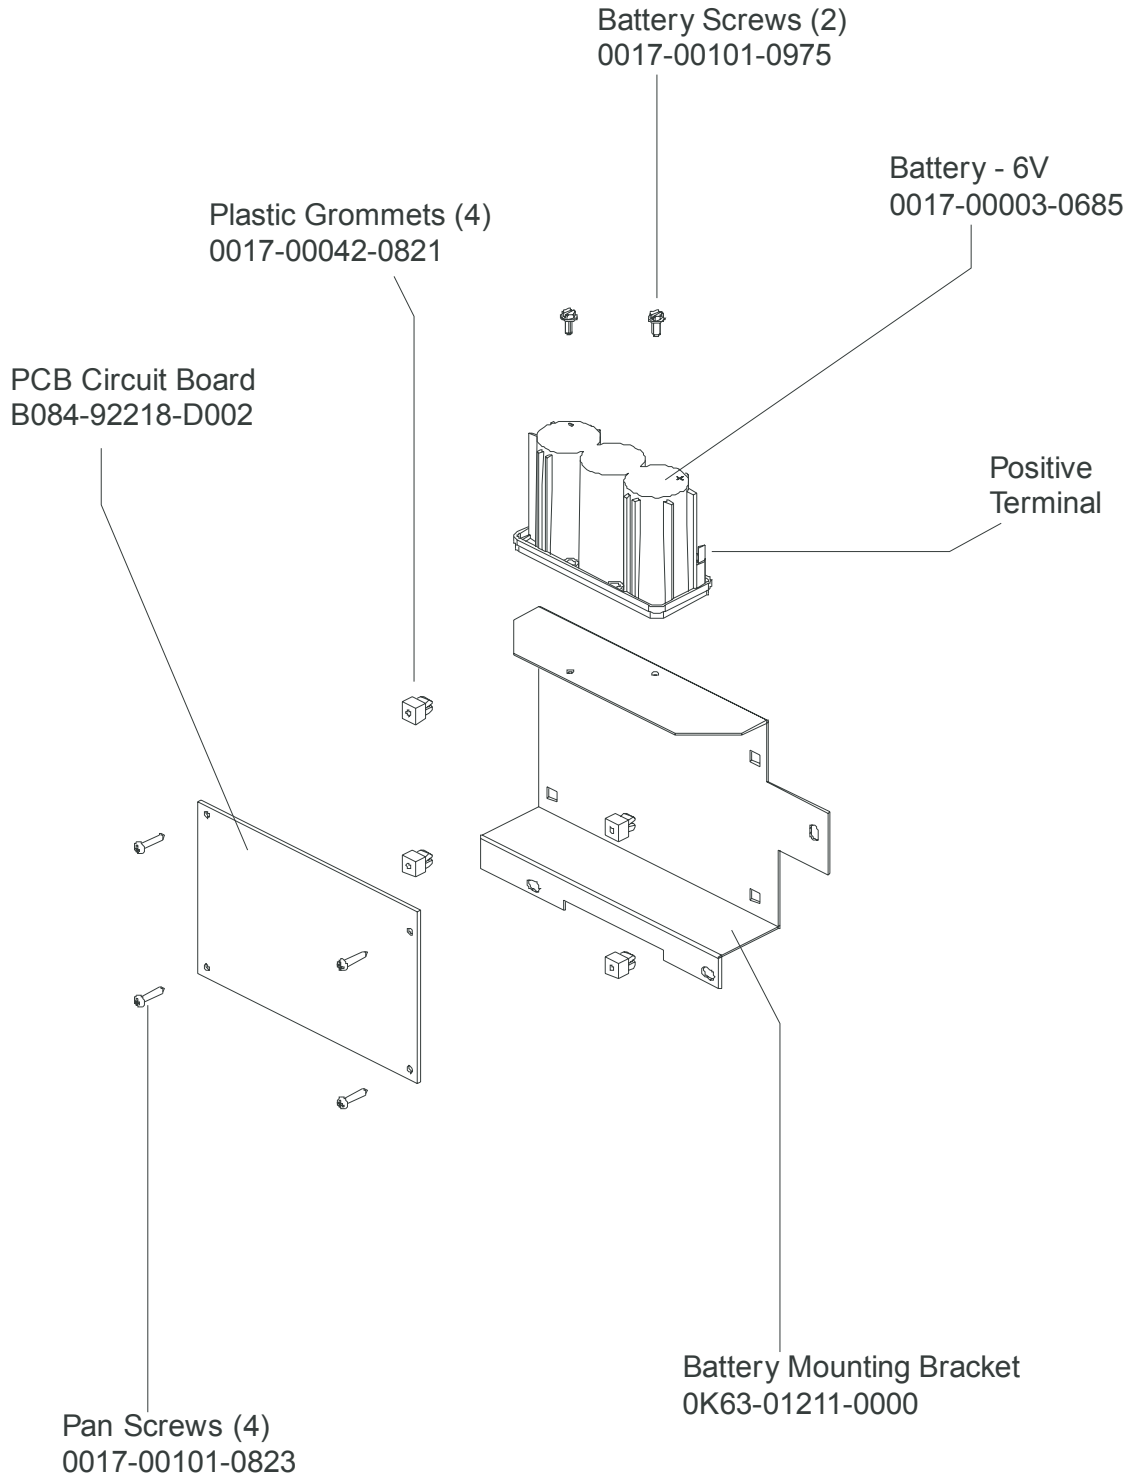

Clutch Assembly
AK63-00026-0000

DELRIN Washers
0017-00104-0455

Spacer

Left Seat Post Shroud
0K63-01092-0010

Screw
0017-00101-1741

Right Seat Post Shroud
0K63-01092-0009

PCB Mounting Bracket Assembly
AK63-00049-0000