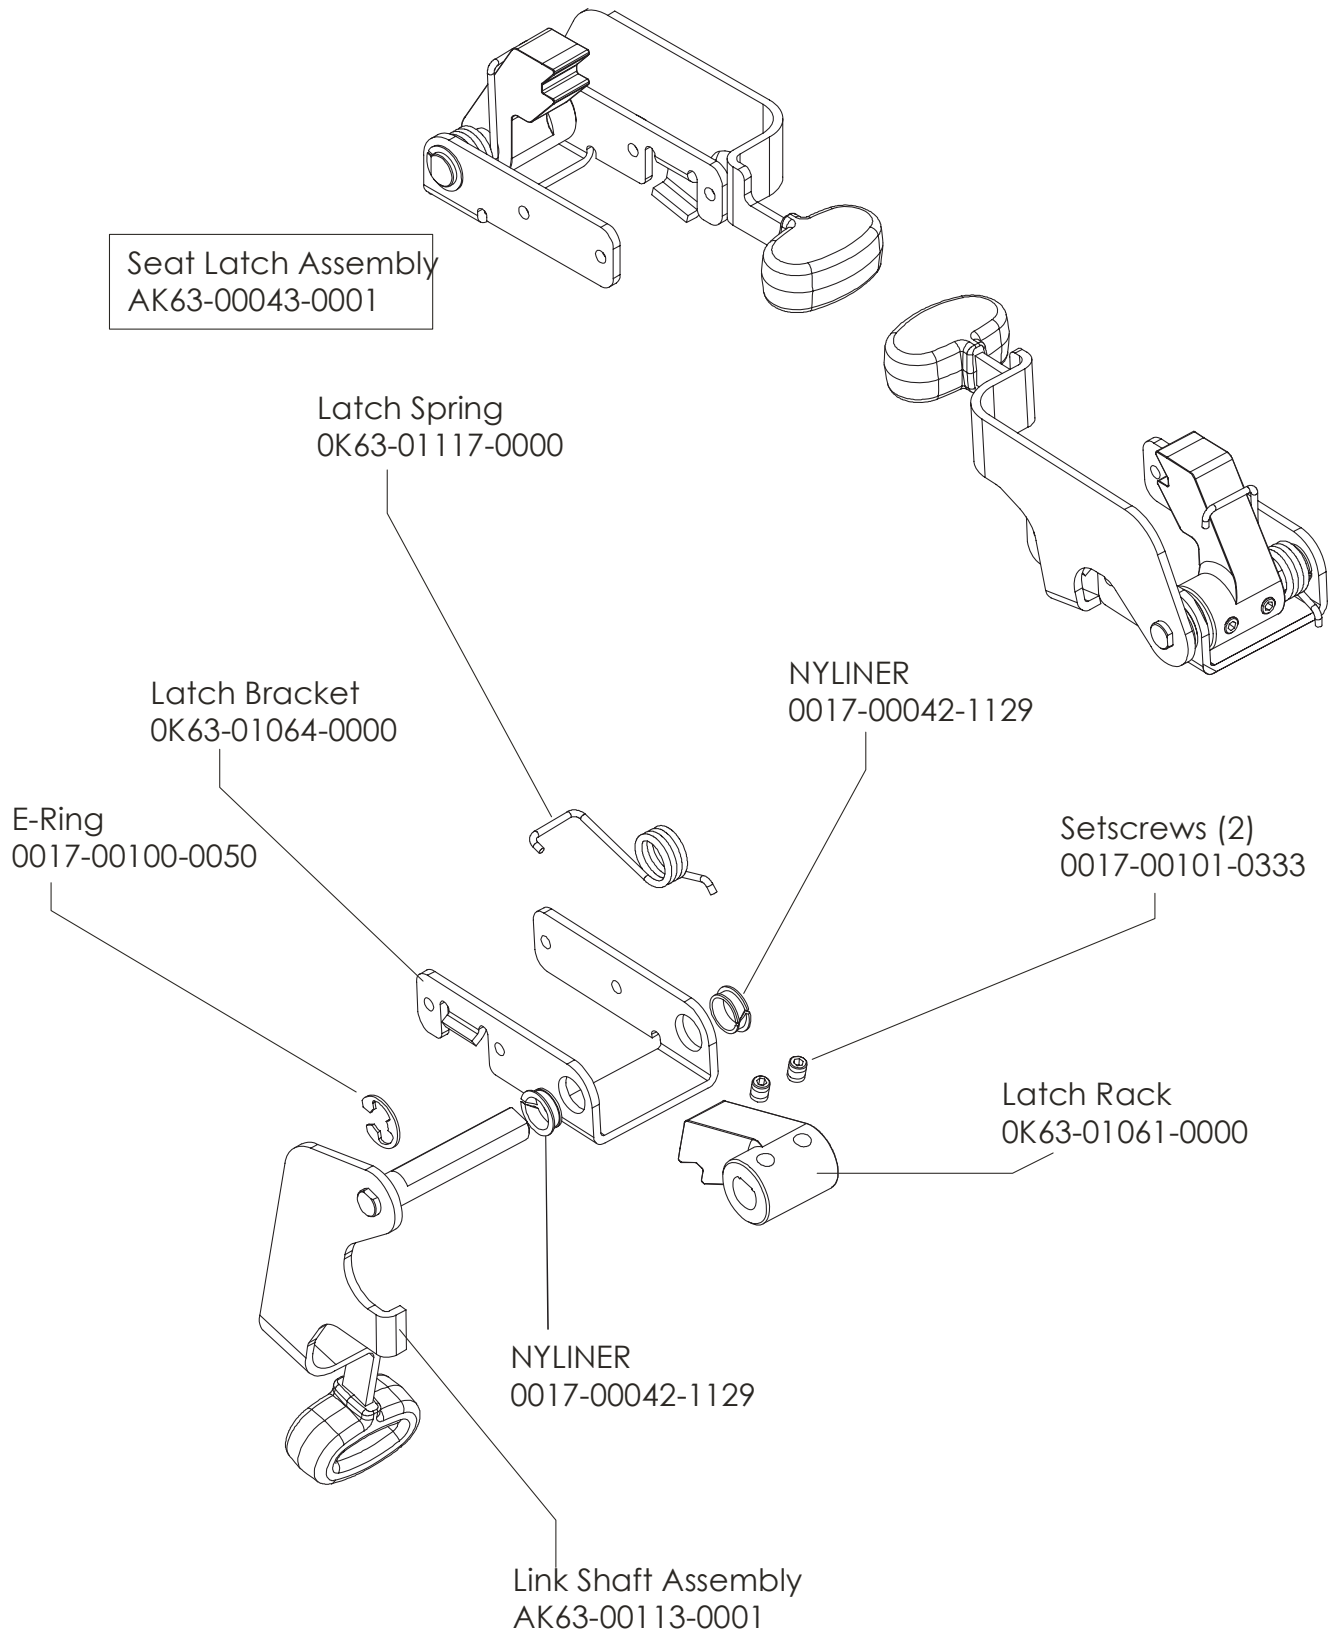

Description	Part No.
OPERATION MANUAL	M051-00K63-A263
HARDWARE BAG	GK63-00002-0044
NETWORK C-SAFE KIT	GK63-00002-0003
POWER OPTION KIT - 120V	GK63-00002-0005
POWER OPTION KIT - 220/50 UK	GK63-00002-0039
POWER OPTION KIT - 240V+ AUS	GK63-00002-0040
POWER OPTION KIT - 220/50	GK63-00002-0041
TOUCH UP PAINT: SPRAY CAN .5 OZ BOTTLE W/APPLICATOR .33 OZ PEN	0017-00008-0204 0017-00008-0205 0017-00008-0206
SERVICE MANUAL	M051-00K63-A009

Alternator w/Pulley
Ak63-00093-0000

CLASSIC UPRIGHT BIKE
Crankshaft and Bearing Assembly

CLSC-ALLXX-02
S/N CLU108037 - CLU116848

Intermediate Shaft and
Bearing Assembly Kit
GK63-00002-0007

Retaining Ring
0017-00100-0242

Clutch Assembly
AK63-00026-0000

DELRIN Washers
0017-00104-0455

Spacer

Left Seat Post Shroud
0K63-01092-0010

Screw
0017-00101-1741

Right Seat Post Shroud
0K63-01092-0009

PCB Mounting Bracket Assembly
AK63-00049-0000