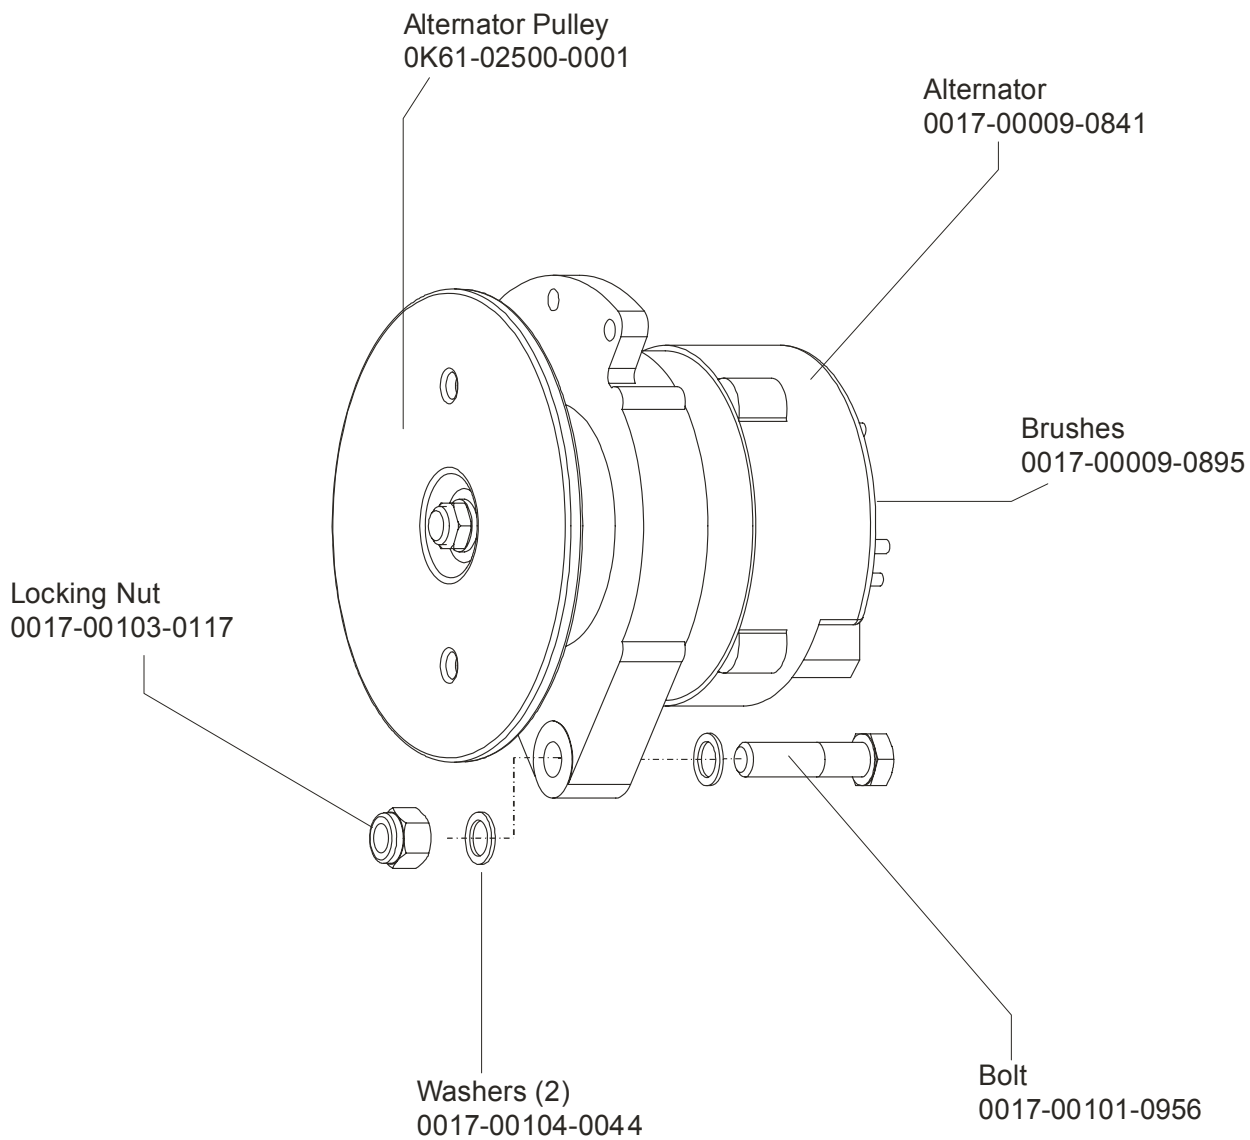

LifeFitness

Classic Upright Bike CLSC-ALLXX-02

Customer Support Services
PARTS MANUAL rev 15 May 2012

Miscellaneous 3
Console Components..... 4
Console Mounting Screws and Polar Covers 5
Alternator w/Pulley 6
Crankshaft and Bearing Assembly 7
Intermediate Shaft and Bearing Assembly 8
Seat Latch Assembly 9
Seat Post Assembly..... 10
Seat Post Shrouds 11
Idler Bracket Assembly 12
Console Support Assembly 13
Left Side Shroud and Crank Arm 14
Right Side Shroud and Crank Arm..... 15
PCB Mounting Bracket Assembly 16
Front Wheels 17
Resistor Assembly 18
Handlebar Assembly 19
Belts 20
Cables 21

Description	Part No.
OPERATION MANUAL	M051-00K63-A263
HARDWARE BAG	GK63-00002-0044
NETWORK C-SAFE KIT	GK63-00002-0003
POWER OPTION KIT - 120V	GK63-00002-0005
POWER OPTION KIT - 220/50 UK	GK63-00002-0039
POWER OPTION KIT - 240V+ AUS	GK63-00002-0040
POWER OPTION KIT - 220/50	GK63-00002-0041
TOUCH UP PAINT: SPRAY CAN .5 OZ BOTTLE W/APPLICATOR .33 OZ PEN	0017-00008-0204 0017-00008-0205 0017-00008-0206
SERVICE MANUAL	M051-00K63-A009

Alternator w/Pulley
Ak63-00093-0000

CLASSIC UPRIGHT BIKE
Crankshaft and Bearing Assembly

CLSC-ALLXX-02
S/N CLU108037 - CLU116848

Intermediate Shaft and
Bearing Assembly Kit
GK63-00002-0007

Retaining Ring
0017-00100-0242

Clutch Assembly
AK63-00026-0000

DELRIN Washers
0017-00104-0455

Spacer

Left Seat Post Shroud
0K63-01092-0010

Screw
0017-00101-1741

Right Seat Post Shroud
0K63-01092-0009

PCB Mounting Bracket Assembly
AK63-00049-0000