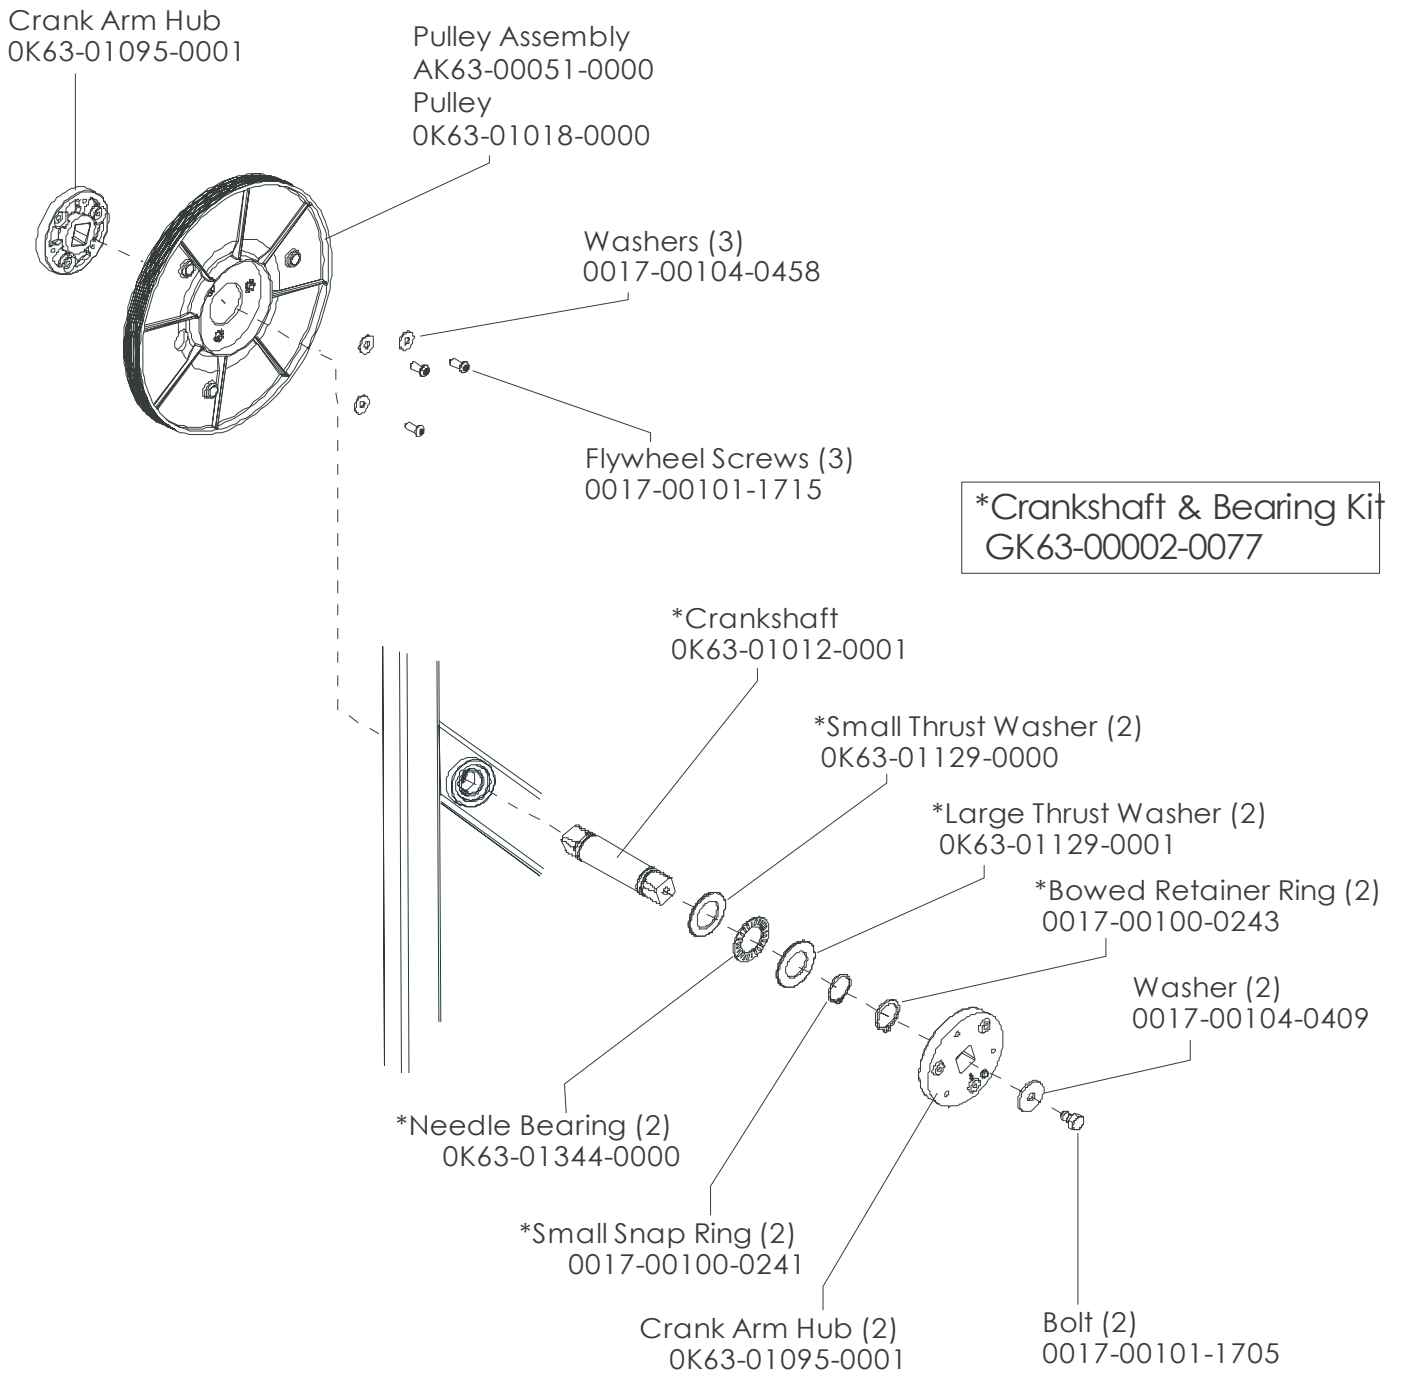

Description	Part No.
OPERATION MANUAL	M051-00K63-A263
HARDWARE BAG	GK63-00002-0044
NETWORK C-SAFE KIT	GK63-00002-0003
POWER OPTION KIT - 120V	GK63-00002-0005
POWER OPTION KIT - 220/50 UK	GK63-00002-0039
POWER OPTION KIT - 240V+ AUS	GK63-00002-0040
POWER OPTION KIT - 220/50	GK63-00002-0041
TOUCH UP PAINT: SPRAY CAN .5 OZ BOTTLE W/APPLICATOR .33 OZ PEN	0017-00008-0204 0017-00008-0205 0017-00008-0206
SERVICE MANUAL	M051-00K63-A009

Language	Console Assembly	Bezel/S witch w/Overlay Assembly
Eng	AK63-00291-0001	AK63-00165-0001
Eng Met	AK63-00291-0002	AK63-00165-0001
Ger Met	AK63-00291-0003	AK63-00165-0003
Spn Met	AK63-00291-0004	AK63-00165-0004
Jap Met	AK63-00291-0006	AK63-00165-0006
Frn Met	AK63-00291-0007	AK63-00165-0007
Itl Met	AK63-00291-0008	AK63-00165-0008
Dut Met	AK63-00291-0009	AK63-00165-0009

Alternator w/Pulley
Ak63-00093-0000

CLASSIC UPRIGHT BIKE
Crankshaft and Bearing Assembly

CLSC-ALLXX-02
S/N CLU108037 - CLU116848

Intermediate Shaft and
Bearing Assembly Kit
GK63-00002-0007

Retaining Ring
0017-00100-0242

Clutch Assembly
AK63-00026-0000

DELRIN Washers
0017-00104-0455

Spacer

Left Seat Post Shroud
0K63-01092-0010

Screw
0017-00101-1741

Right Seat Post Shroud
0K63-01092-0009

PCB Mounting Bracket Assembly
AK63-00049-0000