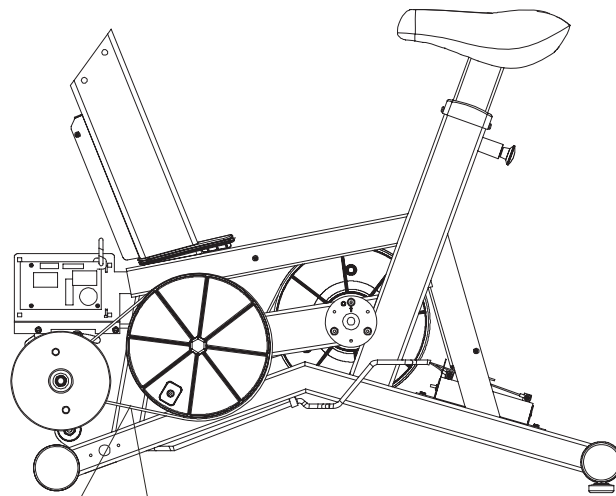

Intermediate Belt
0K63-01066-0001