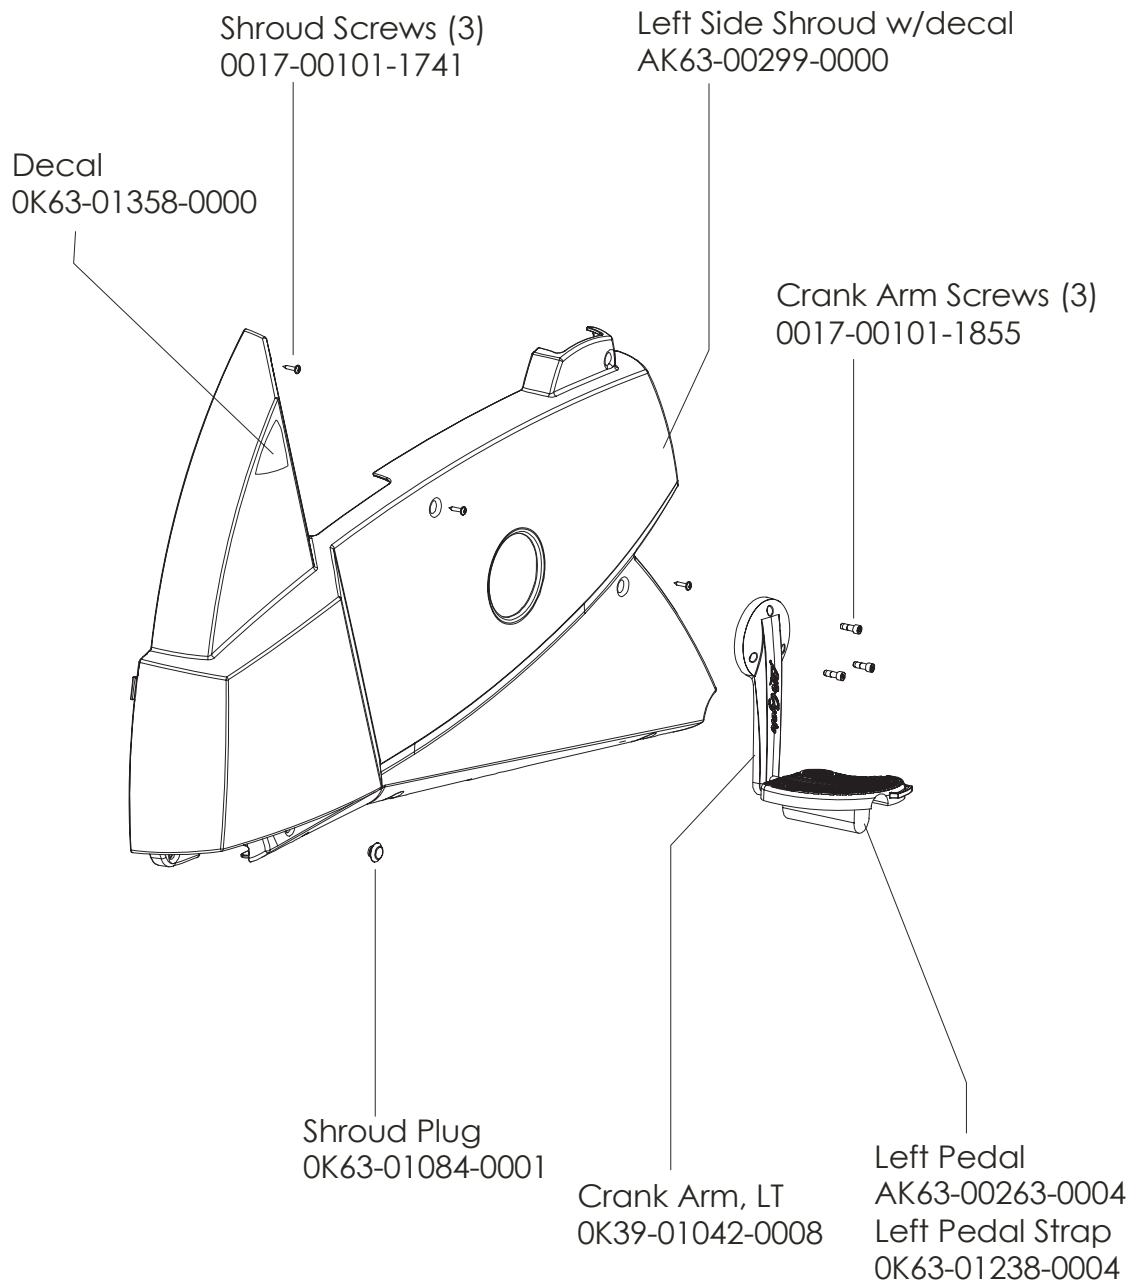

Description	Part No.
OPERATION MANUAL	M051-00K63-A263
HARDWARE BAG	GK63-00002-0044
NETWORK C-SAFE KIT	GK63-00002-0003
POWER OPTION KIT - 120V	GK63-00002-0005
POWER OPTION KIT - 220/50 UK	GK63-00002-0039
POWER OPTION KIT - 240V+ AUS	GK63-00002-0040
POWER OPTION KIT - 220/50	GK63-00002-0041
TOUCH UP PAINT: SPRAY CAN .5 OZ BOTTLE W/APPLICATOR .33 OZ PEN	0017-00008-0204 0017-00008-0205 0017-00008-0206
SERVICE MANUAL	M051-00K63-A009

Alternator w/Pulley
Ak63-00093-0000

CLASSIC UPRIGHT BIKE
Crankshaft and Bearing Assembly

CLSC-ALLXX-02
S/N CLU108037 - CLU116848

Intermediate Shaft and
Bearing Assembly Kit
GK63-00002-0007

Retaining Ring
0017-00100-0242

Clutch Assembly
AK63-00026-0000

DELRIN Washers
0017-00104-0455

Spacer

Left Seat Post Shroud
0K63-01092-0010

Screw
0017-00101-1741

Right Seat Post Shroud
0K63-01092-0009

PCB Mounting Bracket Assembly
AK63-00049-0000