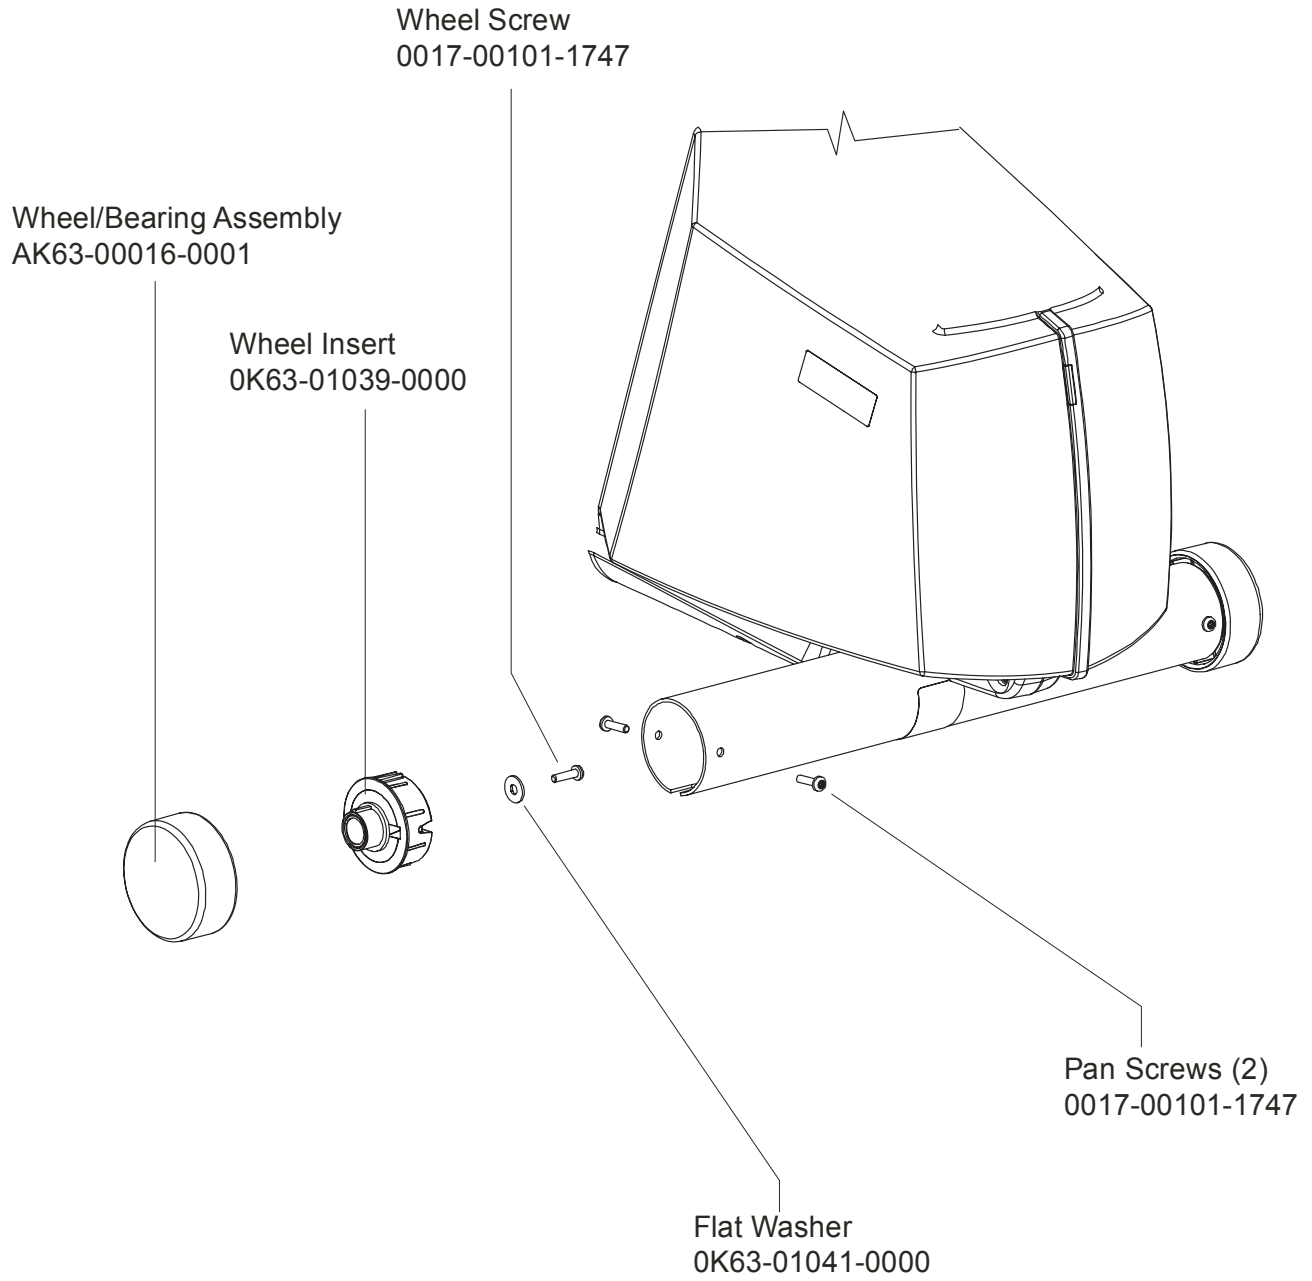

Front Wheels
AK63-00017-0001