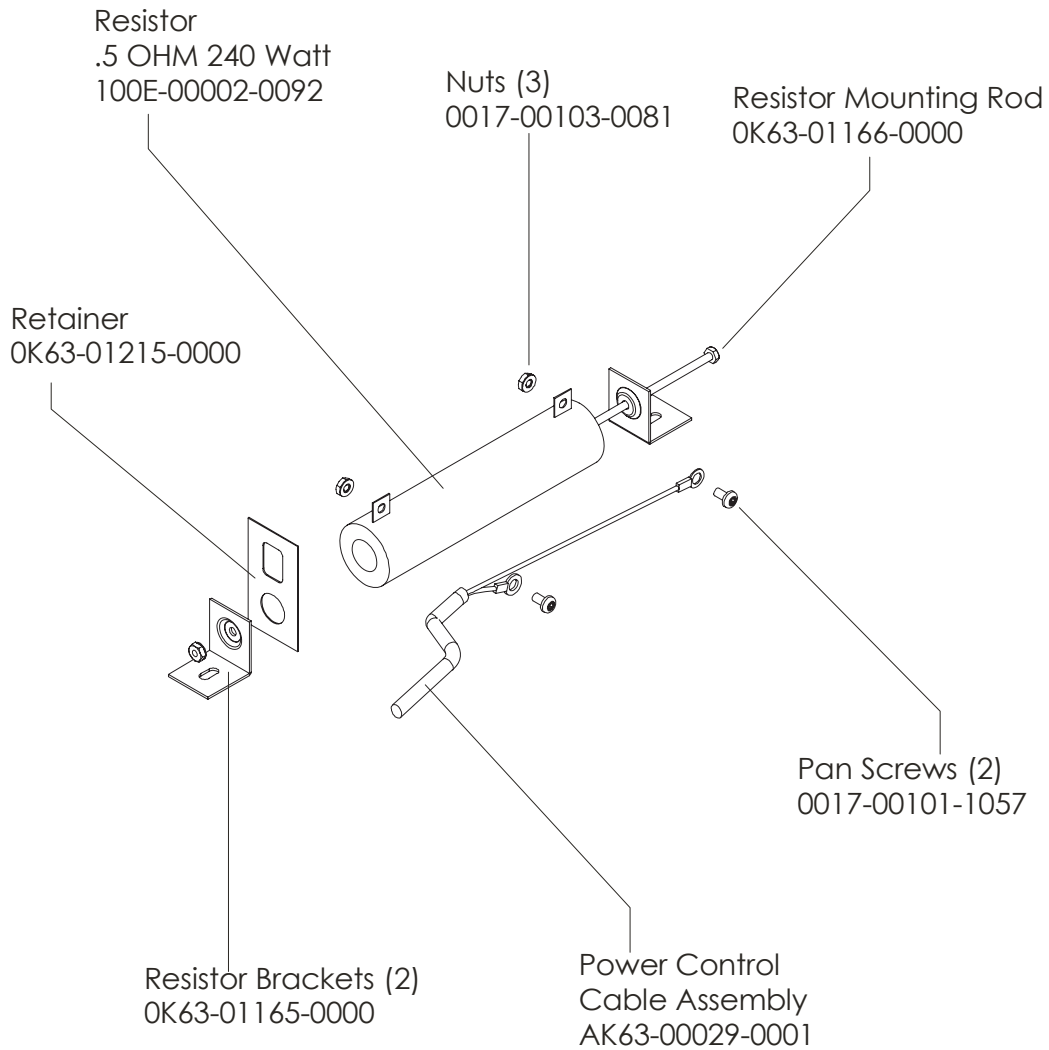

Description	Part No.
OPERATION MANUAL	M051-00K63-A263
HARDWARE BAG	GK63-00002-0044
NETWORK C-SAFE KIT	GK63-00002-0003
POWER OPTION KIT - 120V	GK63-00002-0005
POWER OPTION KIT - 220/50 UK	GK63-00002-0039
POWER OPTION KIT - 240V+ AUS	GK63-00002-0040
POWER OPTION KIT - 220/50	GK63-00002-0041
TOUCH UP PAINT: SPRAY CAN .5 OZ BOTTLE W/APPLICATOR .33 OZ PEN	0017-00008-0204 0017-00008-0205 0017-00008-0206
SERVICE MANUAL	M051-00K63-A009

Alternator w/Pulley
Ak63-00093-0000

CLASSIC UPRIGHT BIKE
Crankshaft and Bearing Assembly

CLSC-ALLXX-02
S/N CLU108037 - CLU116848

Intermediate Shaft and
Bearing Assembly Kit
GK63-00002-0007

Retaining Ring
0017-00100-0242

Clutch Assembly
AK63-00026-0000

DELRIN Washers
0017-00104-0455

Spacer

Left Seat Post Shroud
0K63-01092-0010

Screw
0017-00101-1741

Right Seat Post Shroud
0K63-01092-0009

PCB Mounting Bracket Assembly
AK63-00049-0000

Front Wheels
AK63-00017-0001

Resistor Assembly
AK63-00047-0001

Alternator Belt
0K63-01065-0000

Intermediate Belt
0K63-01066-0001