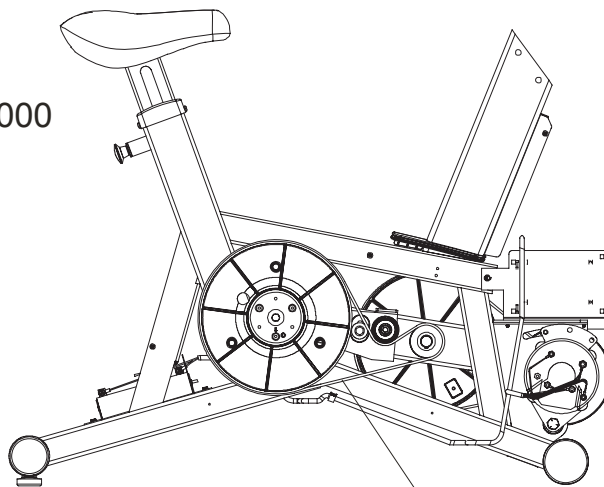

Alternator Belt
0K63-01065-0000

Intermediate Belt
0K63-01066-0001