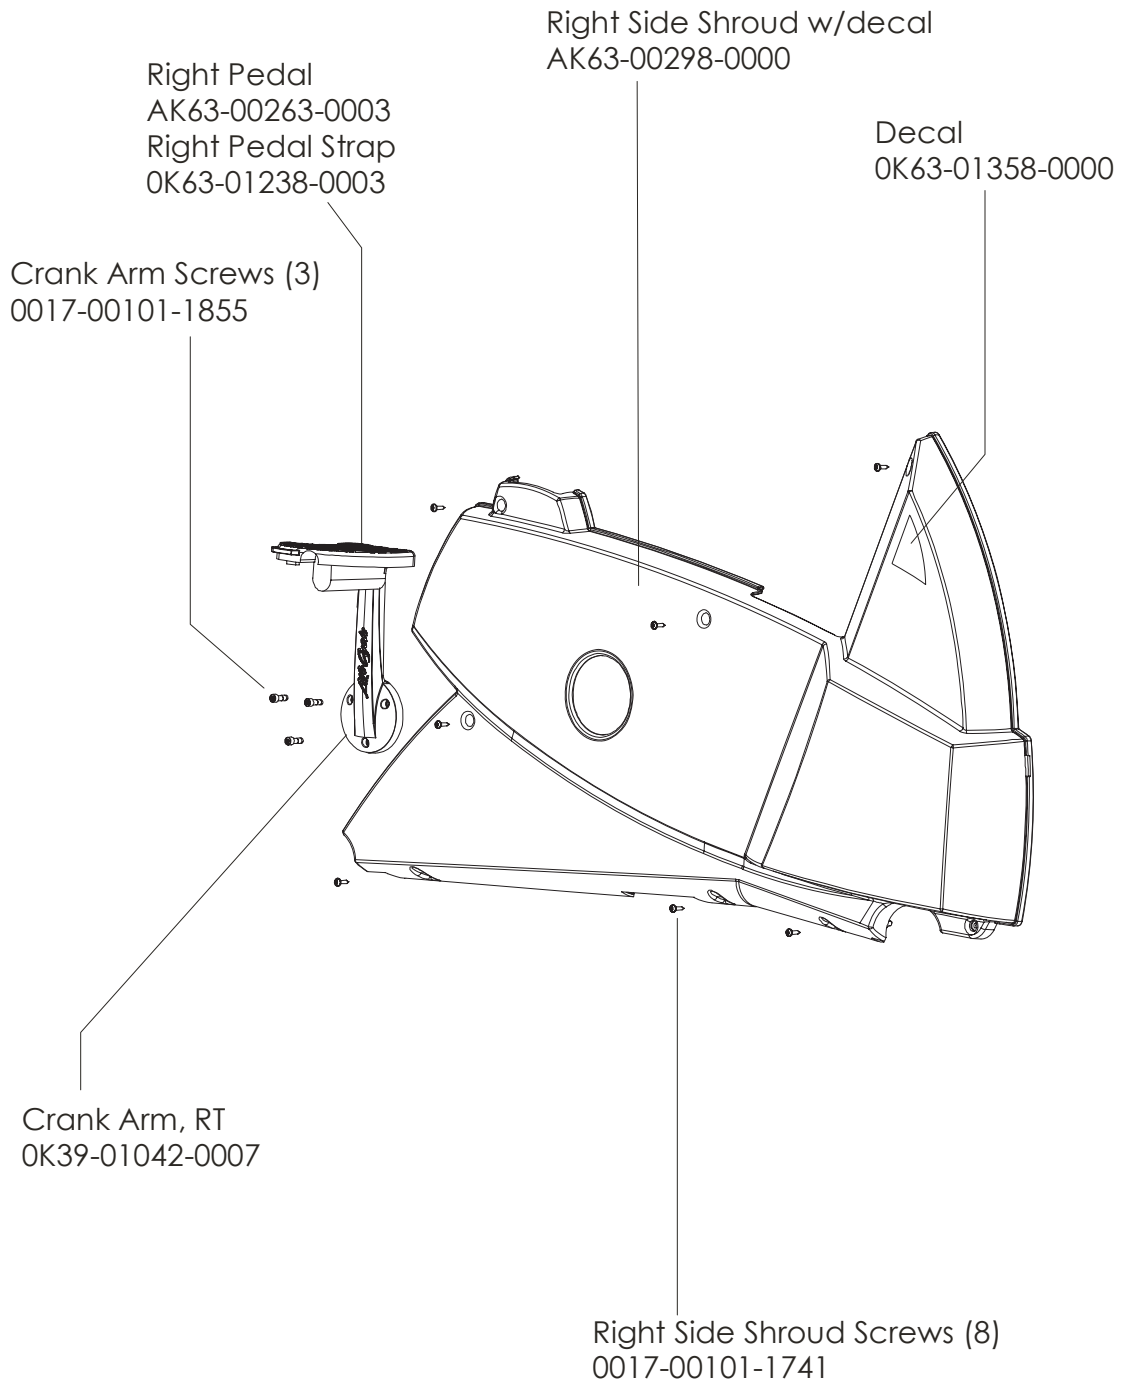

Description	Part No.
OPERATION MANUAL	M051-00K63-A263
HARDWARE BAG	GK63-00002-0044
NETWORK C-SAFE KIT	GK63-00002-0003
POWER OPTION KIT - 120V	GK63-00002-0005
POWER OPTION KIT - 220/50 UK	GK63-00002-0039
POWER OPTION KIT - 240V+ AUS	GK63-00002-0040
POWER OPTION KIT - 220/50	GK63-00002-0041
TOUCH UP PAINT: SPRAY CAN .5 OZ BOTTLE W/APPLICATOR .33 OZ PEN	0017-00008-0204 0017-00008-0205 0017-00008-0206
SERVICE MANUAL	M051-00K63-A009

Clutch Assembly
AK63-00026-0000

DELRIN Washers
0017-00104-0455

Spacer

Left Seat Post Shroud
0K63-01092-0010

Screw
0017-00101-1741

Right Seat Post Shroud
0K63-01092-0009

PCB Mounting Bracket Assembly
AK63-00049-0000