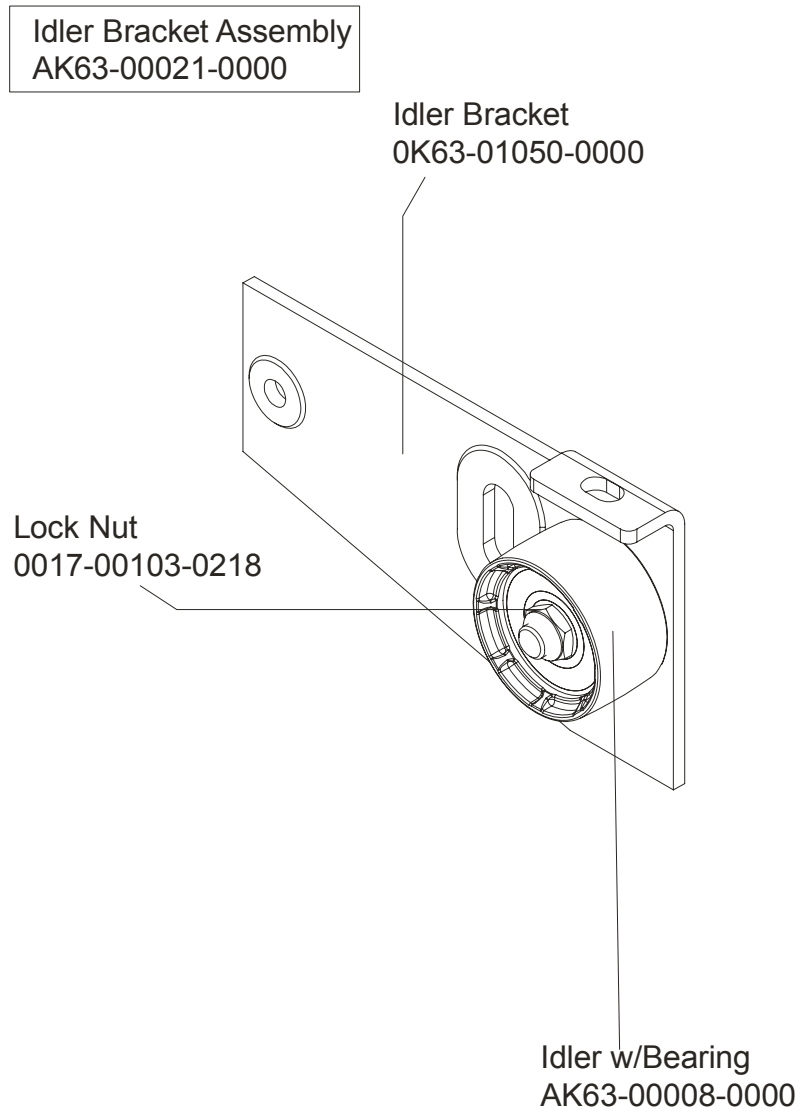

Description	Part No.
OPERATION MANUAL	M051-00K63-A263
HARDWARE BAG	GK63-00002-0044
NETWORK C-SAFE KIT	GK63-00002-0003
POWER OPTION KIT - 120V	GK63-00002-0005
POWER OPTION KIT - 220/50 UK	GK63-00002-0039
POWER OPTION KIT - 240V+ AUS	GK63-00002-0040
POWER OPTION KIT - 220/50	GK63-00002-0041
TOUCH UP PAINT: SPRAY CAN .5 OZ BOTTLE W/APPLICATOR .33 OZ PEN	0017-00008-0204 0017-00008-0205 0017-00008-0206
SERVICE MANUAL	M051-00K63-A009

Alternator w/Pulley
Ak63-00093-0000

CLASSIC UPRIGHT BIKE
Crankshaft and Bearing Assembly

CLSC-ALLXX-02
S/N CLU108037 - CLU116848

Intermediate Shaft and
Bearing Assembly Kit
GK63-00002-0007

Retaining Ring
0017-00100-0242

Clutch Assembly
AK63-00026-0000

DELRIN Washers
0017-00104-0455

Spacer

Left Seat Post Shroud
0K63-01092-0010

Screw
0017-00101-1741

Right Seat Post Shroud
0K63-01092-0009

PCB Mounting Bracket Assembly
AK63-00049-0000