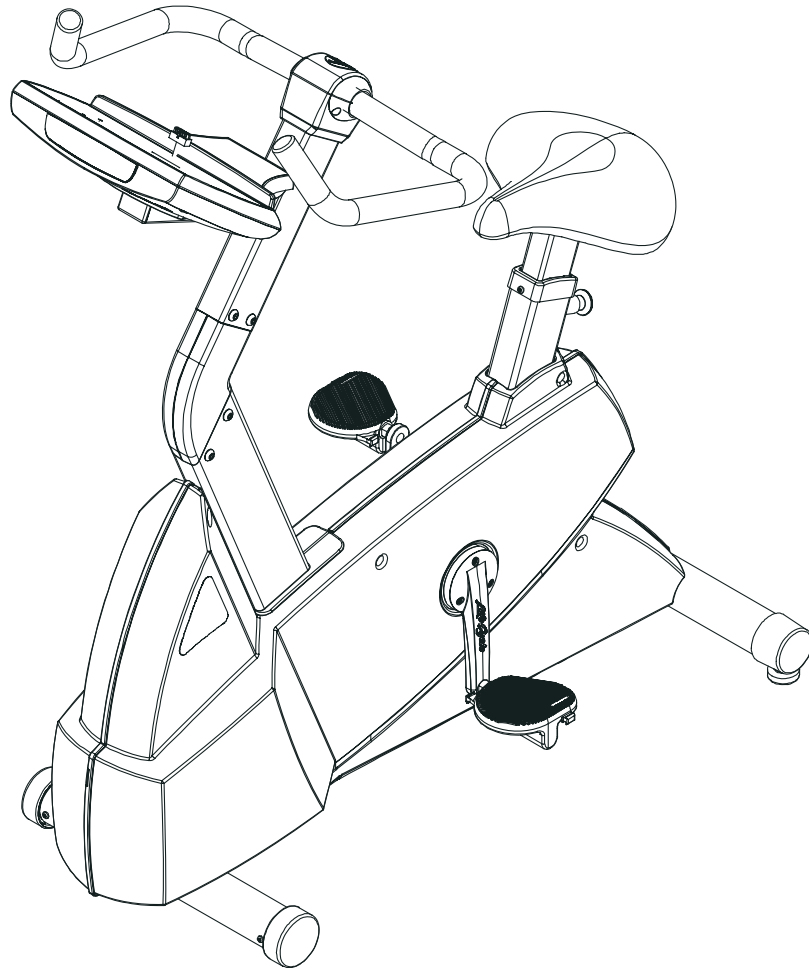

LifeFitness

Classic Upright Bike CLSC-ALLXX-02

Customer Support Services
PARTS MANUAL rev 15 May 2012

Miscellaneous 3
Console Components..... 4
Console Mounting Screws and Polar Covers 5
Alternator w/Pulley 6
Crankshaft and Bearing Assembly 7
Intermediate Shaft and Bearing Assembly 8
Seat Latch Assembly 9
Seat Post Assembly..... 10
Seat Post Shrouds 11
Idler Bracket Assembly 12
Console Support Assembly 13
Left Side Shroud and Crank Arm 14
Right Side Shroud and Crank Arm..... 15
PCB Mounting Bracket Assembly 16
Front Wheels 17
Resistor Assembly 18
Handlebar Assembly 19
Belts 20
Cables 21

Description	Part No.
OPERATION MANUAL	M051-00K63-A263
HARDWARE BAG	GK63-00002-0044
NETWORK C-SAFE KIT	GK63-00002-0003
POWER OPTION KIT - 120V	GK63-00002-0005
POWER OPTION KIT - 220/50 UK	GK63-00002-0039
POWER OPTION KIT - 240V+ AUS	GK63-00002-0040
POWER OPTION KIT - 220/50	GK63-00002-0041
TOUCH UP PAINT: SPRAY CAN .5 OZ BOTTLE W/APPLICATOR .33 OZ PEN	0017-00008-0204 0017-00008-0205 0017-00008-0206
SERVICE MANUAL	M051-00K63-A009