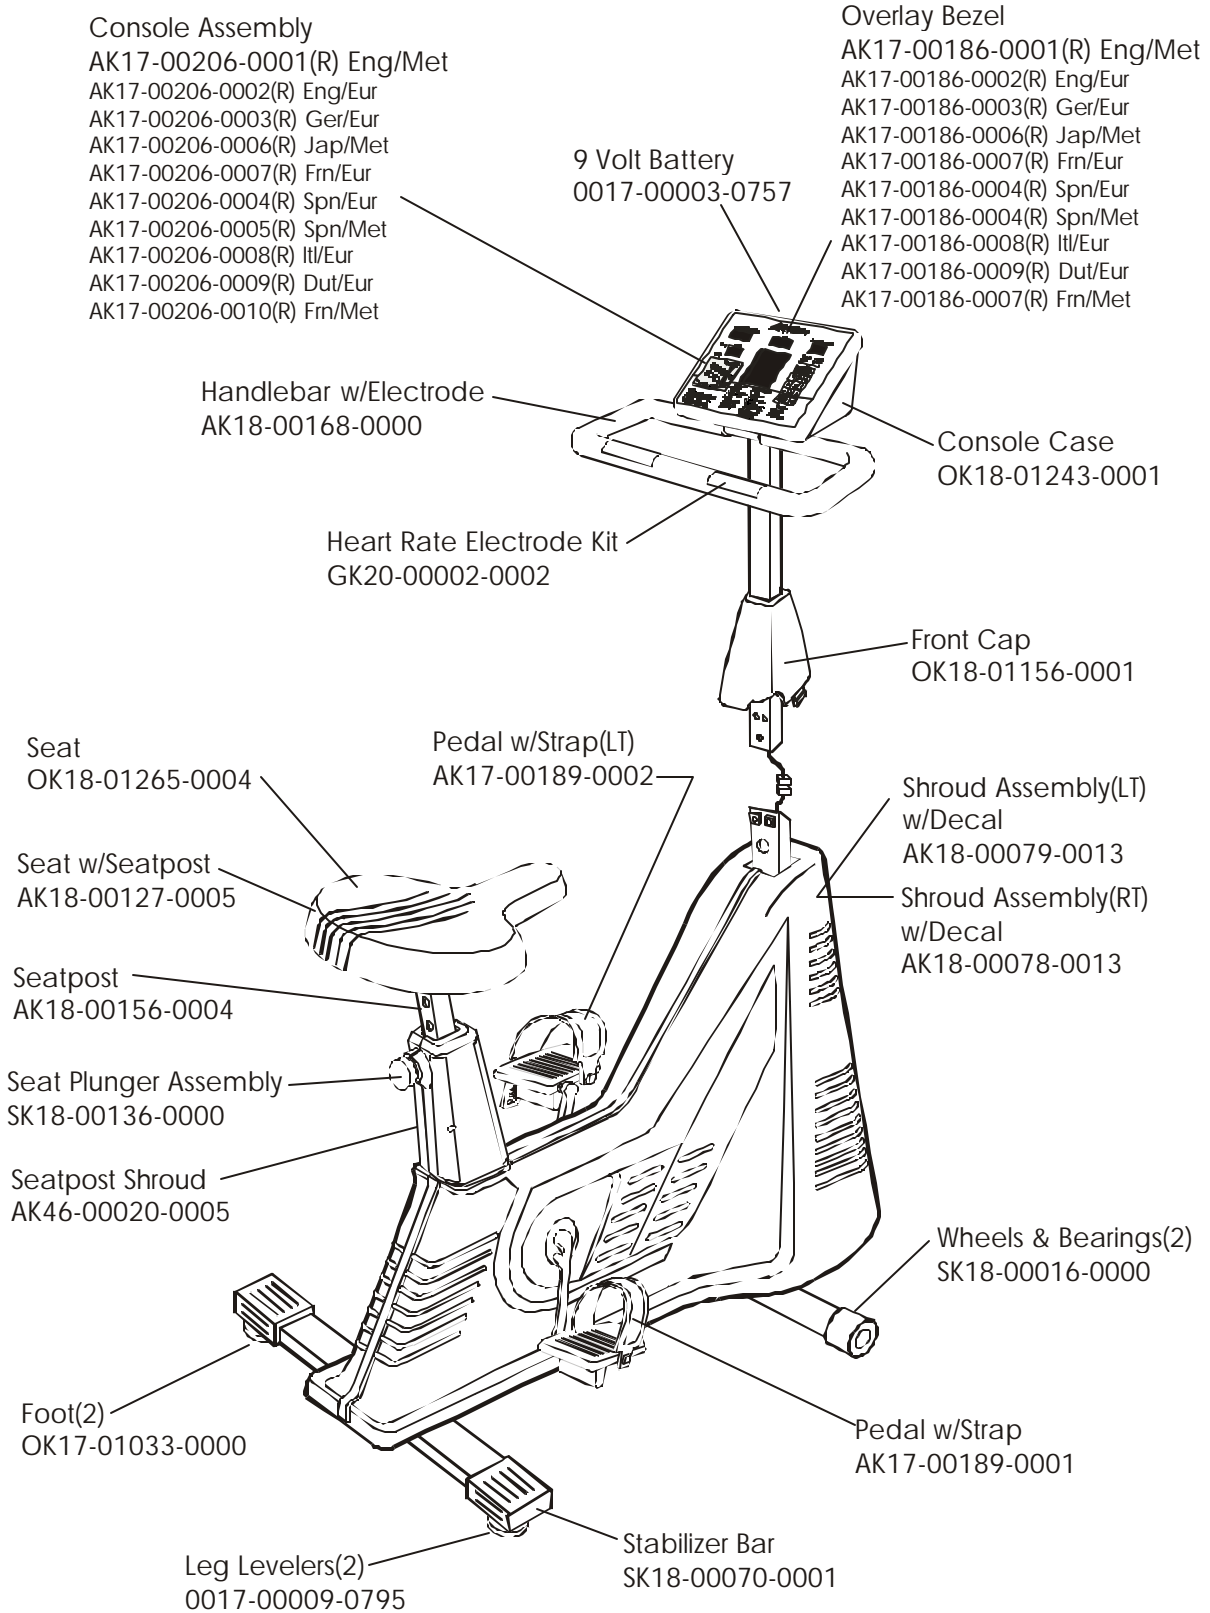

END OF LIFE

LC-8500HR

GE09-00025-XXXX

EXERCISE BIKE

**LC-8500HR
EXERCISE BIKE**

GE09-00025-XXXX