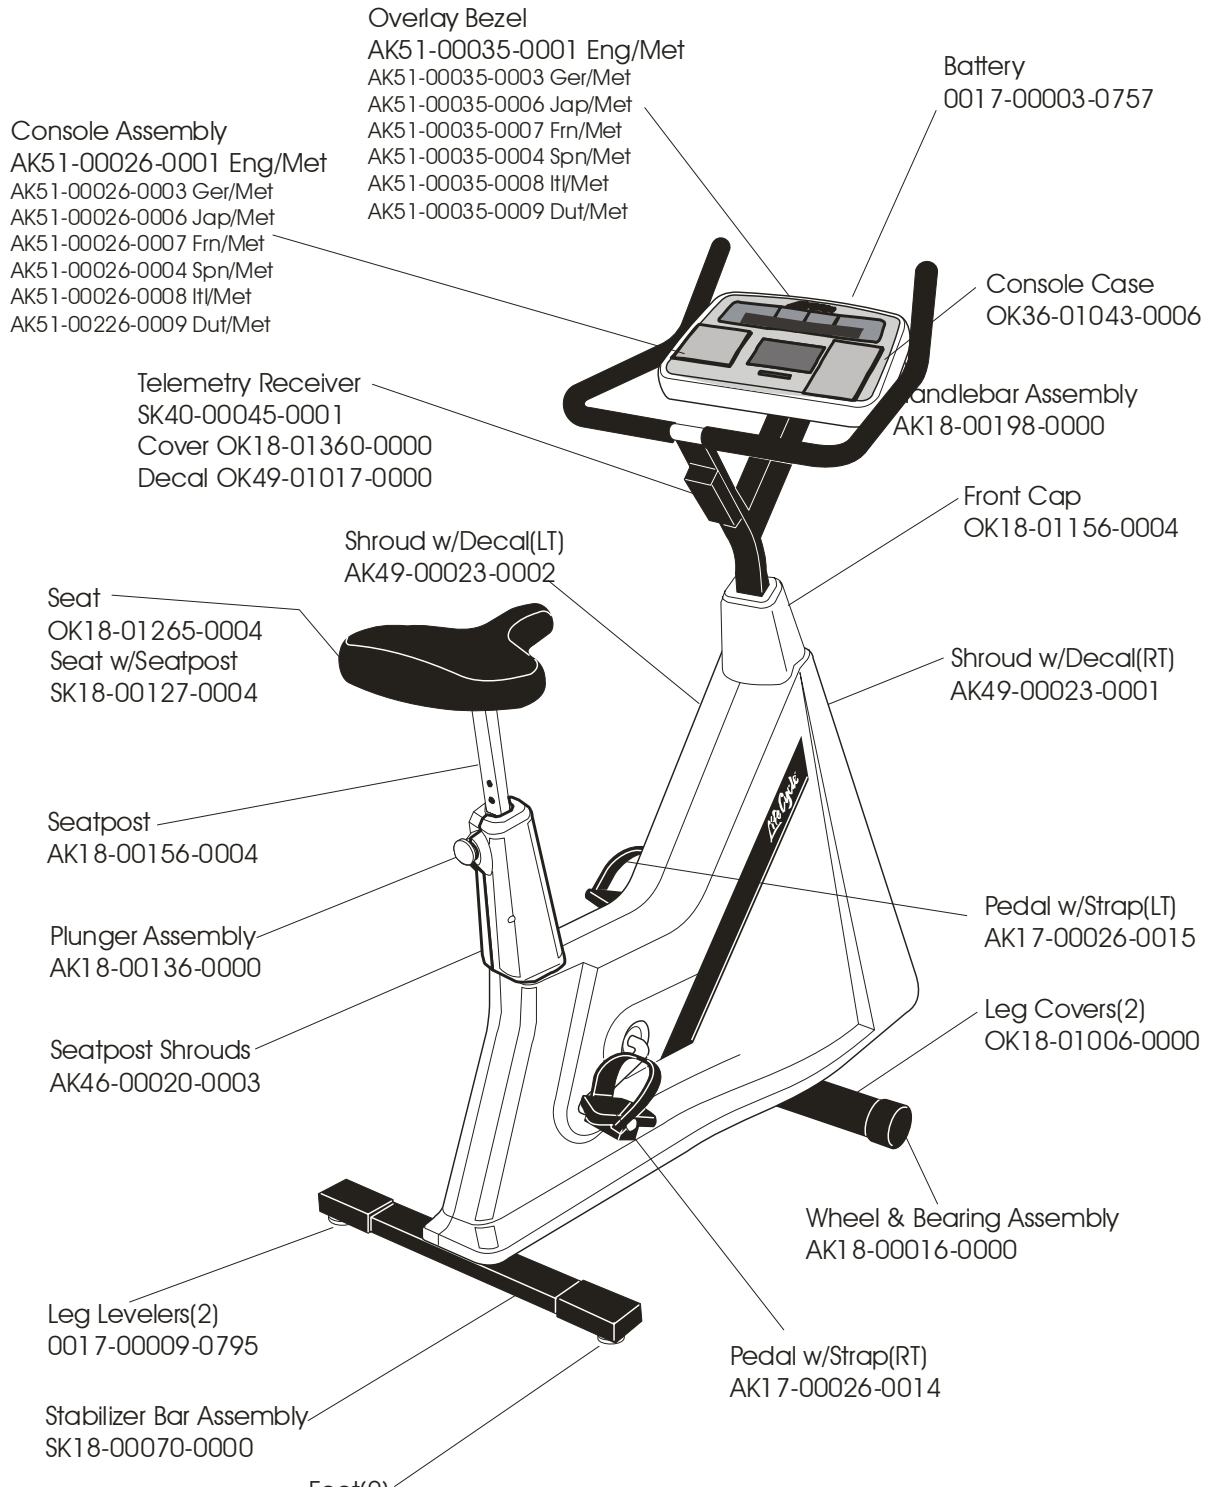

# LC-9100 (BELT) EXCERCISE

GK49-00007-0000

**END OF LIFE**

**LC-9100 (BELT)  
EXERCISE**

**GK49-00007-0000**