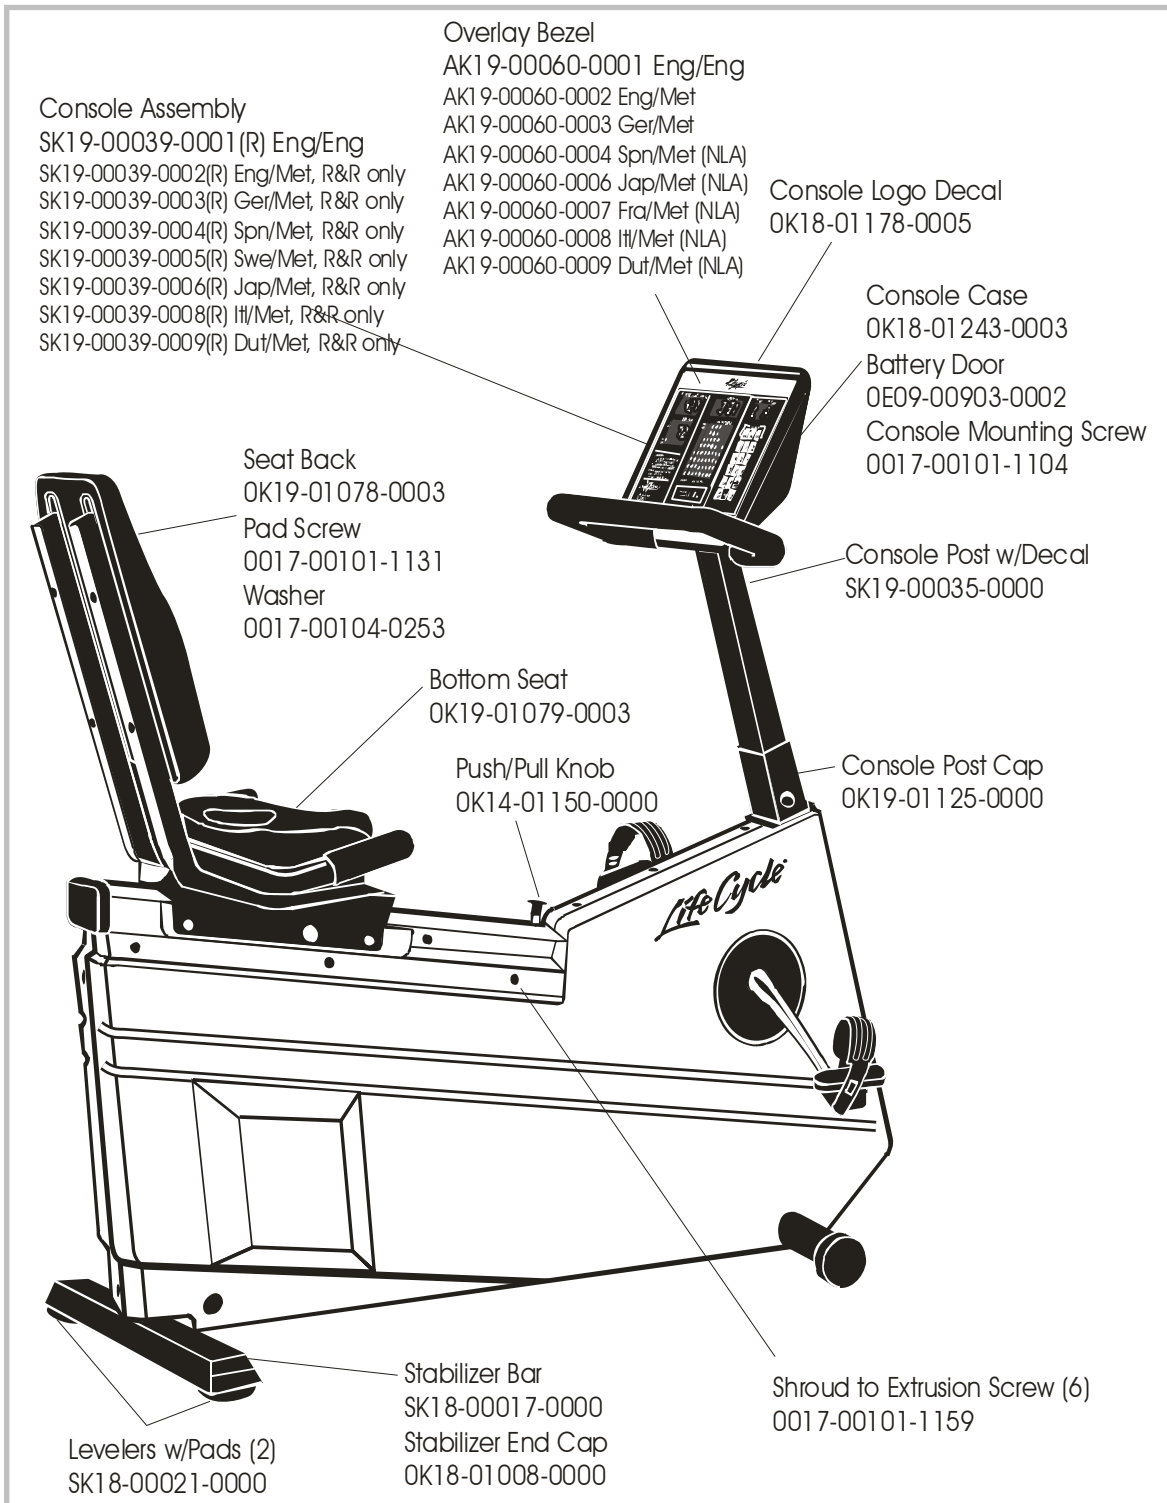

END OF LIFE

LC-9500R
Exercise Bike

GK19-00001-XXXX
SN: 101-141, 450000-465515

LC-9500R
Exercise Bike

GK19-00001-XXXX
SN: 101-141, 450000-465515

LC-9500R
Exercise Bike

GK19-00001-XXXX
SN: 101-141, 450000-465515