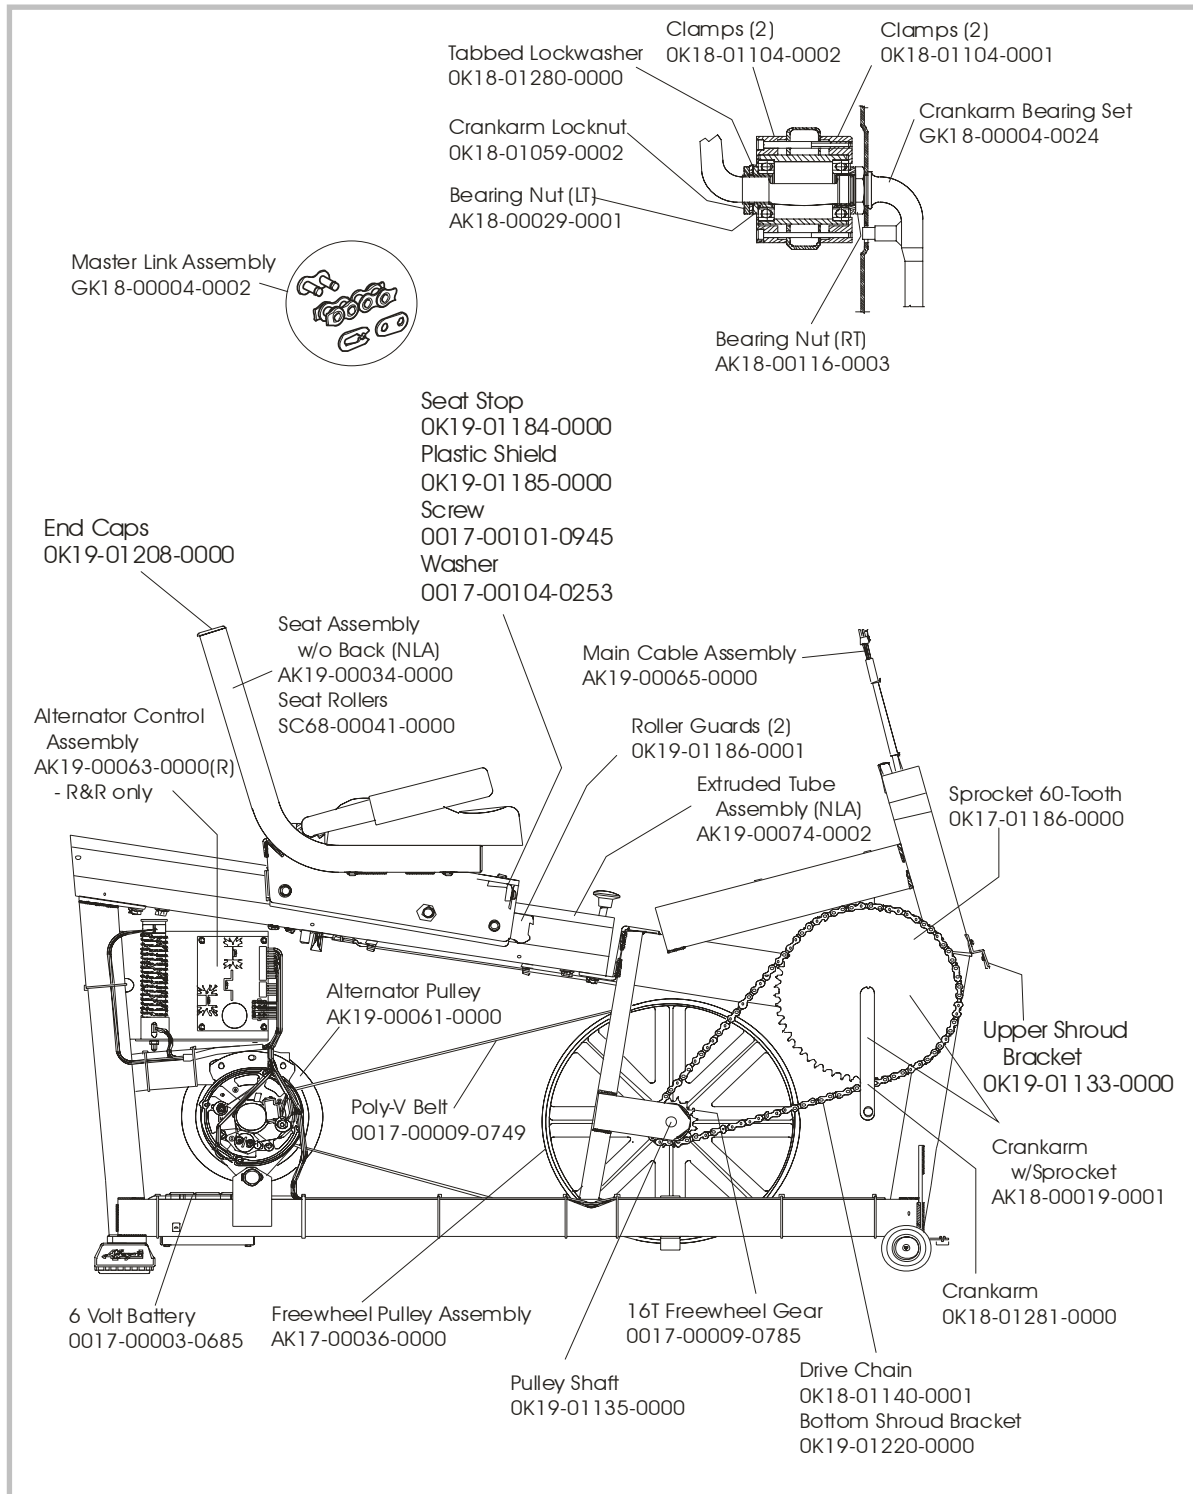

END OF LIFE

LC-9500R
Exercise Bike

GK19-00001-XXXX
SN: 101-141, 450000-465515

LC-9500R
Exercise Bike

GK19-00001-XXXX
SN: 101-141, 450000-465515

LC-9500R
Exercise Bike

GK19-00001-XXXX
SN: 101-141, 450000-465515