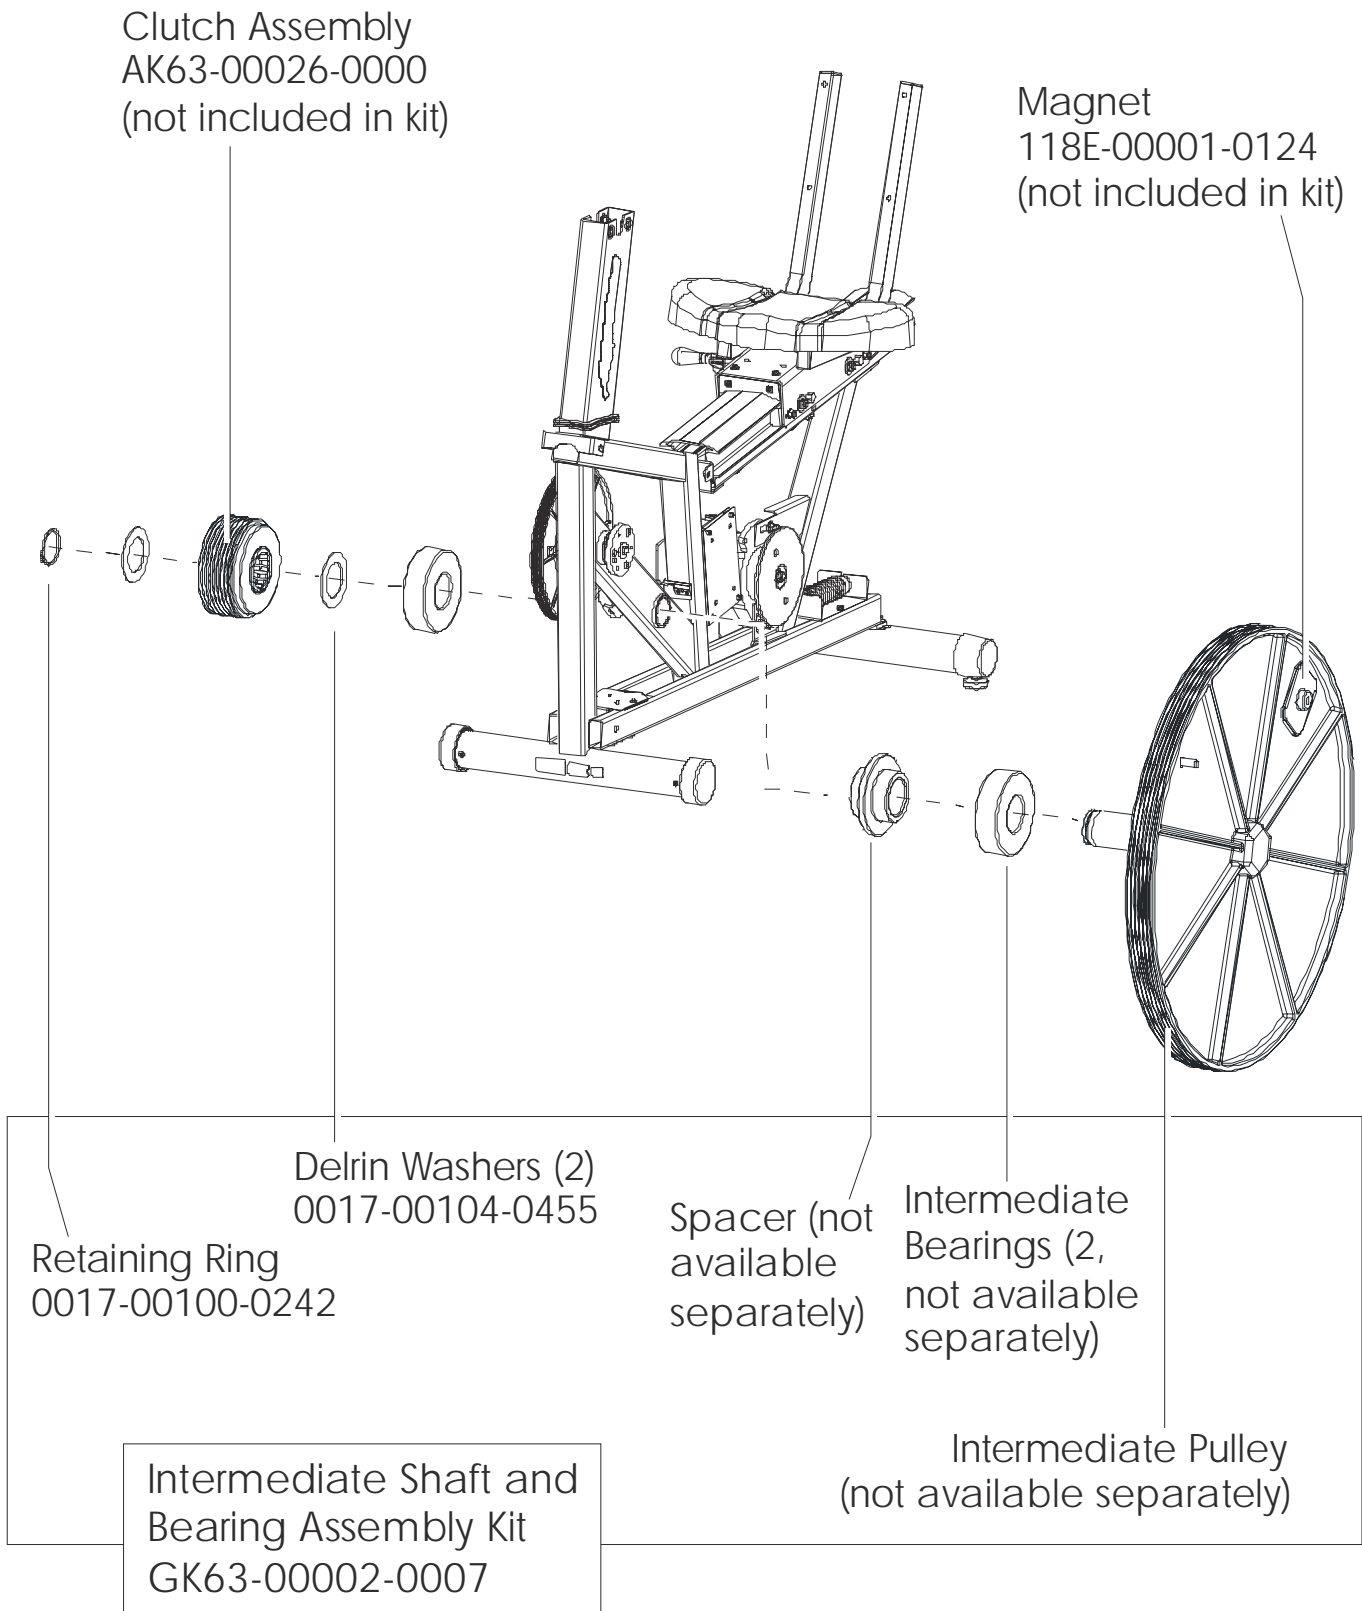

# LifeFitness

Arctic Silver 90R Recumbent Bike

Customer Support Services  
**PARTS MANUAL** revised 29 Apr 2008

Miscellaneous .....	2
Console Components.....	4
Console Support Assembly .....	5
Shrouds, End Cap, Crankarms, and Pedals .....	6
Resistor Bracket Assembly .....	7
Power Control Board.....	8
Alternator with Pulley .....	9
Crankshaft and Bearing Assembly .....	10
Intermediate Shaft and Bearing Assembly .....	11
Idler Bracket Assembly .....	12
Seat Assembly.....	13
Seat Bottom Assembly .....	14
Seat Frame Assembly .....	15
Seat Pads and Accessory Tray .....	16
Extrusion Assembly.....	17
Seat Locking Assembly .....	18
Wheel and Leveler .....	19
Cables .....	20

Model 90R-0XXX-04 has both Lifepulse sensors and Polar telemetry capability for reading Heart Rate and is pre-wired for attachable LCD TVs.

Description	Part No.
OPERATION MANUAL - (ENG)	M051-00K39-A112
OPERATION MANUAL - (F/S/P)	M051-00K39-A113
OPERATION MANUAL - (G/D/I)	M051-00K39-A114
ACCESSORY TRAY KIT	AK39-00052-0003
HARDWARE BAG	GK39-00002-0008
CONNECTION BRACKET ASSEMBLY consists of: 90" COAX CABLE 120" POWER EXT. CABLE F-TYPE PANEL CONNECTOR	AK39-00093-0000 AK32-00020-0001 AK32-00078-0001 0017-00021-2846
TOUCH UP PAINT: SPRAY CAN .5 OZ BOTTLE W/APPLICATOR .33 OZ PEN	0017-00008-0204 0017-00008-0205 0017-00008-0206
SERVICE MANUAL	M051-00K39-A012

When this model is ordered with an attachable LCD TV it becomes a 90RER-0XXX-04. See the LCD-0XXX-02 Entertainment parts list for the descriptions and part numbers for the attachable LCD TV, remote, and hardware for this product.

Assembly Number - AK39-00022-0001

Assembly Number – AK63-00093-0000

Alternator Pulley  
0K61-02500-0001

Alternator  
0017-00009-0841

ARCTIC SILVER 90R  
Crank Shaft and Bearing Assembly

90R-0XXX-04  
S/N CCA100000 and up