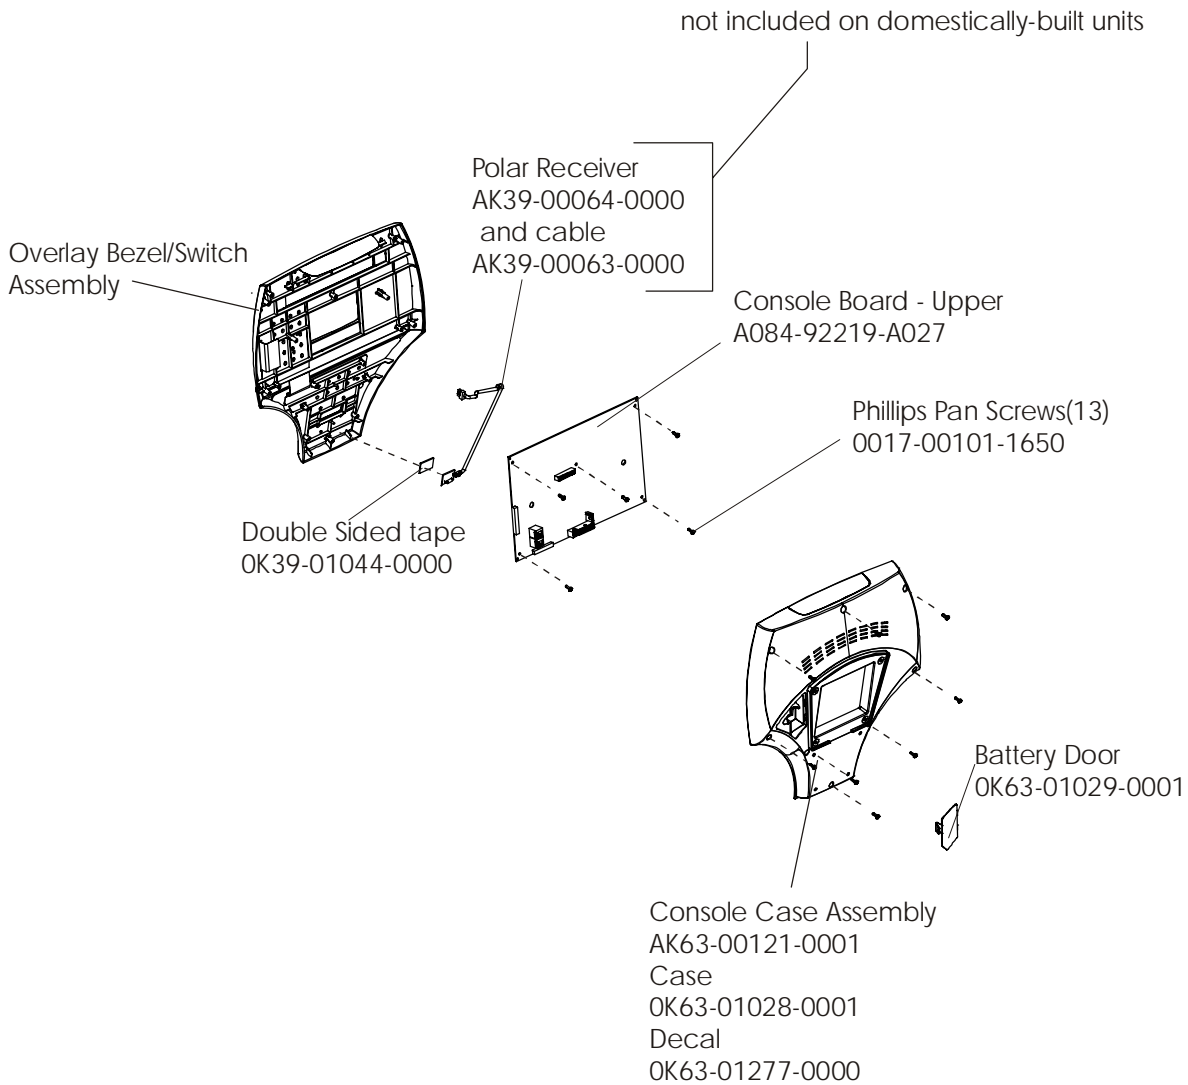

# LifeFitness

Arctic Silver 90R Recumbent Bike

Customer Support Services  
**PARTS MANUAL** revised 29 Apr 2008

Miscellaneous .....	2
Console Components.....	4
Console Support Assembly .....	5
Shrouds, End Cap, Crankarms, and Pedals .....	6
Resistor Bracket Assembly .....	7
Power Control Board.....	8
Alternator with Pulley .....	9
Crankshaft and Bearing Assembly .....	10
Intermediate Shaft and Bearing Assembly .....	11
Idler Bracket Assembly .....	12
Seat Assembly.....	13
Seat Bottom Assembly .....	14
Seat Frame Assembly .....	15
Seat Pads and Accessory Tray .....	16
Extrusion Assembly.....	17
Seat Locking Assembly .....	18
Wheel and Leveler .....	19
Cables .....	20

Model 90R-0XXX-04 has both Lifepulse sensors and Polar telemetry capability for reading Heart Rate and is pre-wired for attachable LCD TVs.

Description	Part No.
OPERATION MANUAL - (ENG)	M051-00K39-A112
OPERATION MANUAL - (F/S/P)	M051-00K39-A113
OPERATION MANUAL - (G/D/I)	M051-00K39-A114
ACCESSORY TRAY KIT	AK39-00052-0003
HARDWARE BAG	GK39-00002-0008
CONNECTION BRACKET ASSEMBLY consists of: 90" COAX CABLE 120" POWER EXT. CABLE F-TYPE PANEL CONNECTOR	AK39-00093-0000 AK32-00020-0001 AK32-00078-0001 0017-00021-2846
TOUCH UP PAINT: SPRAY CAN .5 OZ BOTTLE W/APPLICATOR .33 OZ PEN	0017-00008-0204 0017-00008-0205 0017-00008-0206
SERVICE MANUAL	M051-00K39-A012

When this model is ordered with an attachable LCD TV it becomes a 90RER-0XXX-04. See the LCD-0XXX-02 Entertainment parts list for the descriptions and part numbers for the attachable LCD TV, remote, and hardware for this product.

Assembly Number - AK39-00022-0001

Assembly Number – AK63-00093-0000

Alternator Pulley  
0K61-02500-0001

Alternator  
0017-00009-0841

ARCTIC SILVER 90R  
Crank Shaft and Bearing Assembly

90R-0XXX-04  
S/N CCA100000 and up