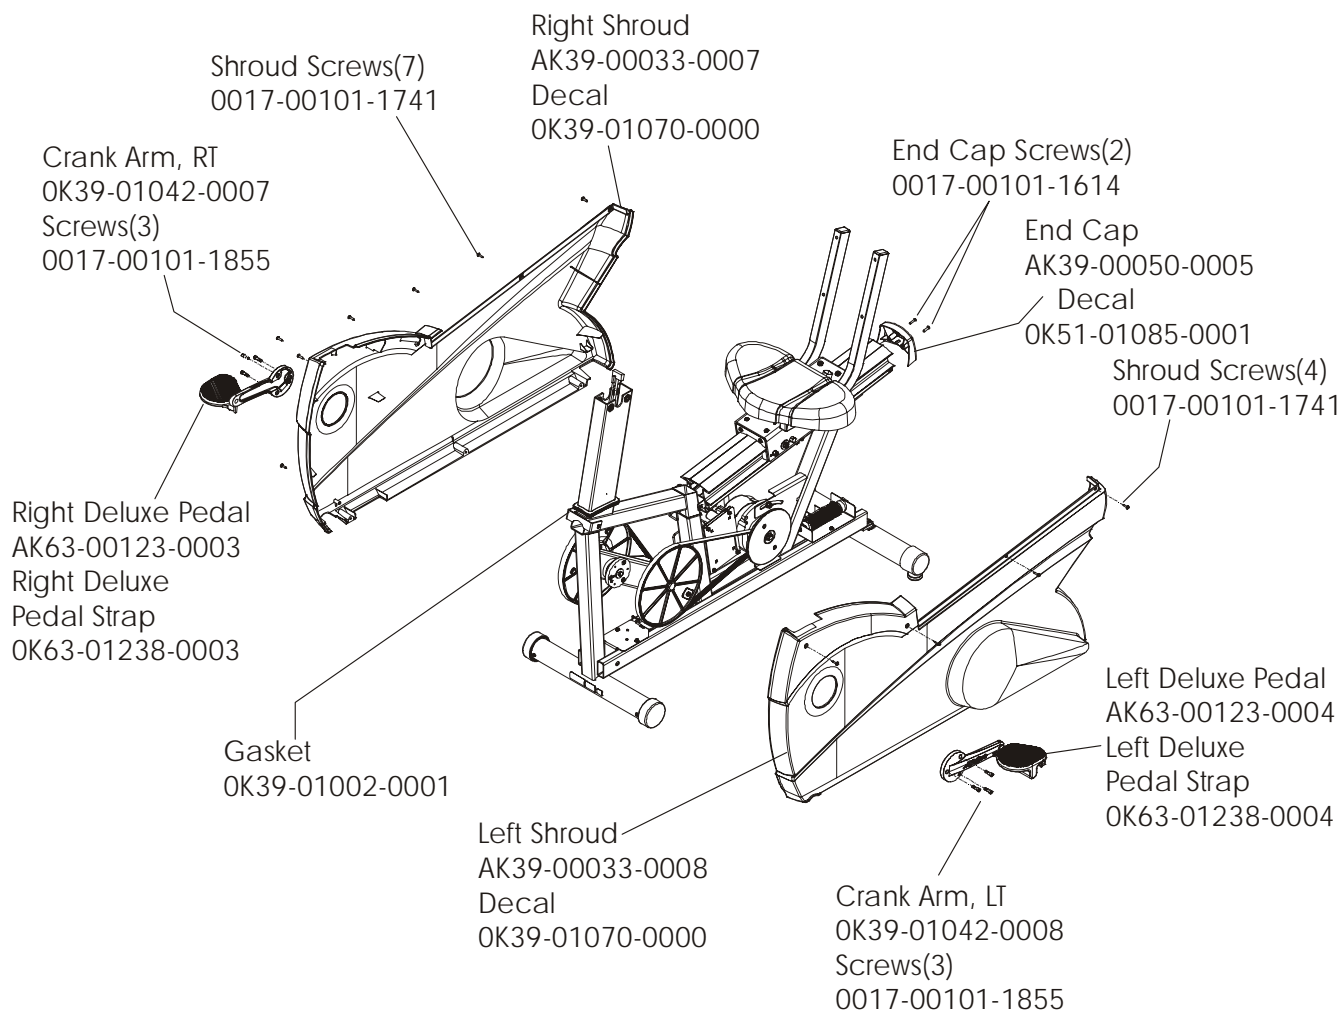

# LifeFitness

Arctic Silver 90R Recumbent Bike

Customer Support Services  
**PARTS MANUAL** revised 29 Apr 2008

Miscellaneous .....	2
Console Components.....	4
Console Support Assembly .....	5
Shrouds, End Cap, Crankarms, and Pedals .....	6
Resistor Bracket Assembly .....	7
Power Control Board.....	8
Alternator with Pulley .....	9
Crankshaft and Bearing Assembly .....	10
Intermediate Shaft and Bearing Assembly .....	11
Idler Bracket Assembly .....	12
Seat Assembly.....	13
Seat Bottom Assembly .....	14
Seat Frame Assembly .....	15
Seat Pads and Accessory Tray .....	16
Extrusion Assembly.....	17
Seat Locking Assembly .....	18
Wheel and Leveler .....	19
Cables .....	20

Model 90R-0XXX-04 has both Lifepulse sensors and Polar telemetry capability for reading Heart Rate and is pre-wired for attachable LCD TVs.

Description	Part No.
OPERATION MANUAL - (ENG)	M051-00K39-A112
OPERATION MANUAL - (F/S/P)	M051-00K39-A113
OPERATION MANUAL - (G/D/I)	M051-00K39-A114
ACCESSORY TRAY KIT	AK39-00052-0003
HARDWARE BAG	GK39-00002-0008
CONNECTION BRACKET ASSEMBLY consists of: 90" COAX CABLE 120" POWER EXT. CABLE F-TYPE PANEL CONNECTOR	AK39-00093-0000 AK32-00020-0001 AK32-00078-0001 0017-00021-2846
TOUCH UP PAINT: SPRAY CAN .5 OZ BOTTLE W/APPLICATOR .33 OZ PEN	0017-00008-0204 0017-00008-0205 0017-00008-0206
SERVICE MANUAL	M051-00K39-A012

When this model is ordered with an attachable LCD TV it becomes a 90RER-0XXX-04. See the LCD-0XXX-02 Entertainment parts list for the descriptions and part numbers for the attachable LCD TV, remote, and hardware for this product.

Assembly Number - AK39-00022-0001

Assembly Number – AK63-00093-0000

Alternator Pulley  
0K61-02500-0001

Alternator  
0017-00009-0841

ARCTIC SILVER 90R  
Crank Shaft and Bearing Assembly

90R-0XXX-04  
S/N CCA100000 and up