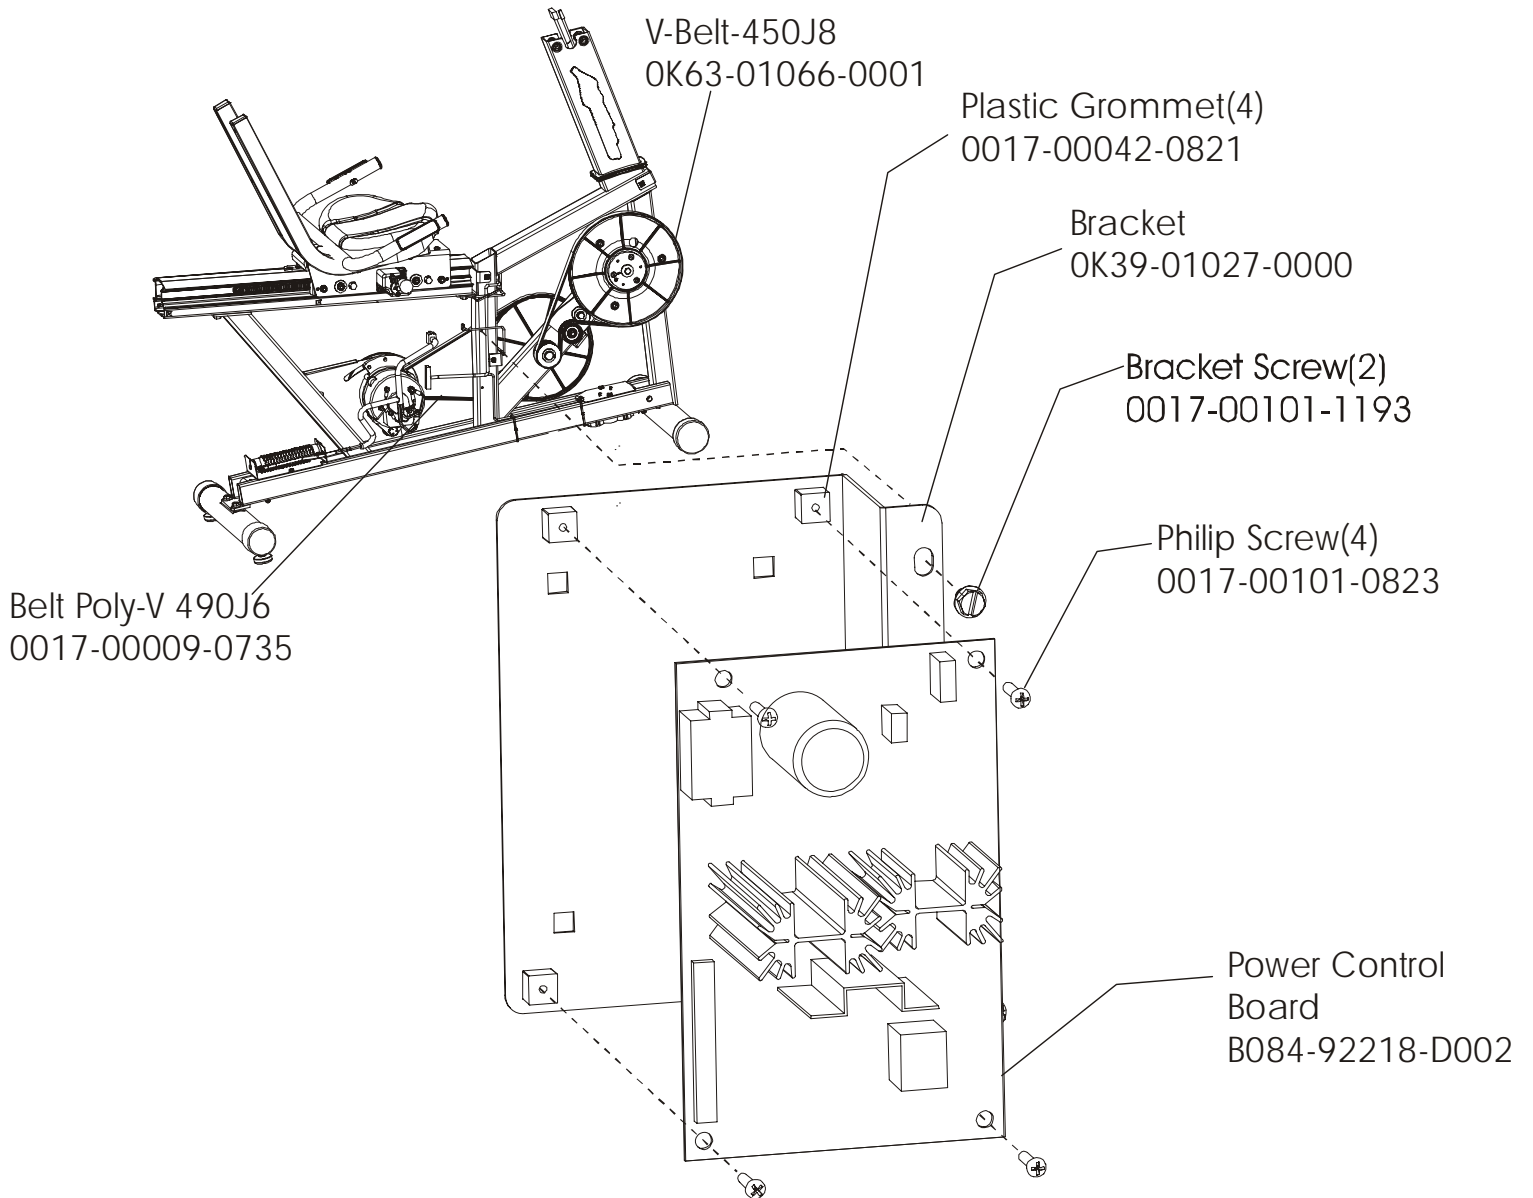

# LifeFitness

Arctic Silver 90R Recumbent Bike

Customer Support Services  
**PARTS MANUAL** revised 29 Apr 2008

Miscellaneous .....	2
Console Components.....	4
Console Support Assembly .....	5
Shrouds, End Cap, Crankarms, and Pedals .....	6
Resistor Bracket Assembly .....	7
Power Control Board.....	8
Alternator with Pulley .....	9
Crankshaft and Bearing Assembly .....	10
Intermediate Shaft and Bearing Assembly .....	11
Idler Bracket Assembly .....	12
Seat Assembly.....	13
Seat Bottom Assembly .....	14
Seat Frame Assembly .....	15
Seat Pads and Accessory Tray .....	16
Extrusion Assembly.....	17
Seat Locking Assembly .....	18
Wheel and Leveler .....	19
Cables .....	20

Model 90R-0XXX-04 has both Lifepulse sensors and Polar telemetry capability for reading Heart Rate and is pre-wired for attachable LCD TVs.

Description	Part No.
OPERATION MANUAL - (ENG)	M051-00K39-A112
OPERATION MANUAL - (F/S/P)	M051-00K39-A113
OPERATION MANUAL - (G/D/I)	M051-00K39-A114
ACCESSORY TRAY KIT	AK39-00052-0003
HARDWARE BAG	GK39-00002-0008
CONNECTION BRACKET ASSEMBLY consists of: 90" COAX CABLE 120" POWER EXT. CABLE F-TYPE PANEL CONNECTOR	AK39-00093-0000 AK32-00020-0001 AK32-00078-0001 0017-00021-2846
TOUCH UP PAINT: SPRAY CAN .5 OZ BOTTLE W/APPLICATOR .33 OZ PEN	0017-00008-0204 0017-00008-0205 0017-00008-0206
SERVICE MANUAL	M051-00K39-A012

When this model is ordered with an attachable LCD TV it becomes a 90RER-0XXX-04. See the LCD-0XXX-02 Entertainment parts list for the descriptions and part numbers for the attachable LCD TV, remote, and hardware for this product.

Assembly Number - AK39-00022-0001

Assembly Number – AK63-00093-0000

Alternator Pulley  
0K61-02500-0001

Alternator  
0017-00009-0841

ARCTIC SILVER 90R  
Crank Shaft and Bearing Assembly

90R-0XXX-04  
S/N CCA100000 and up