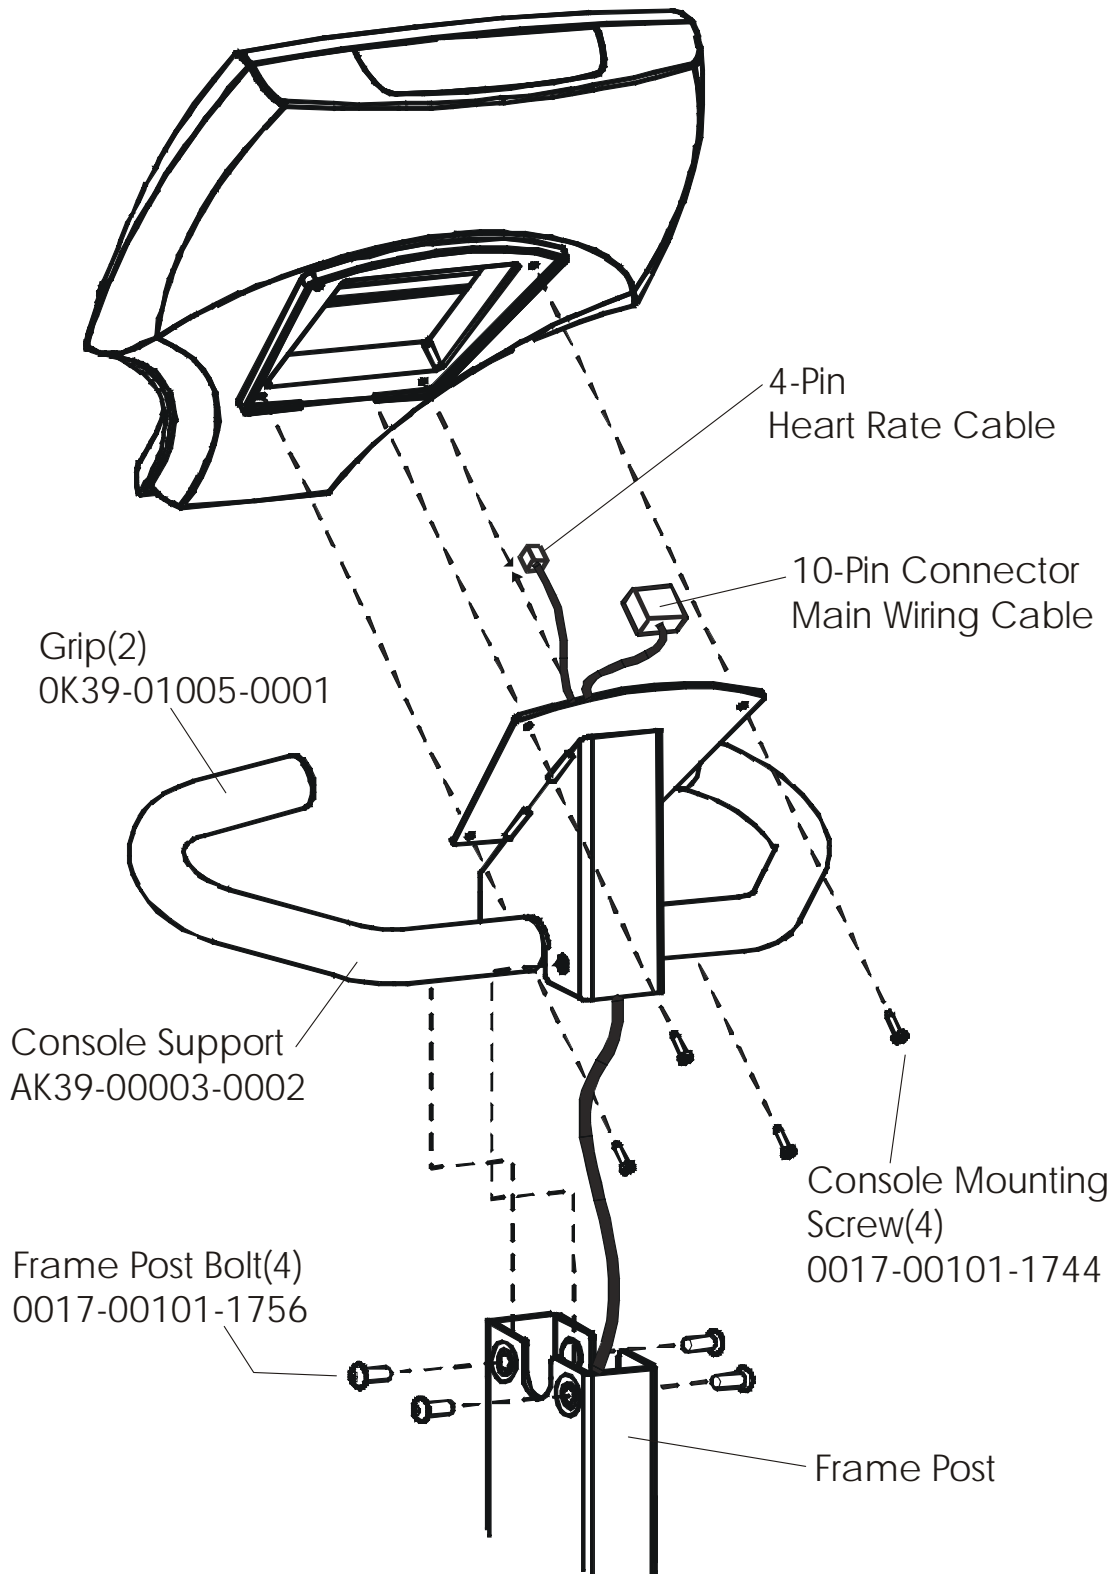

# LifeFitness

Arctic Silver 90R Recumbent Bike

Customer Support Services  
**PARTS MANUAL** revised 29 Apr 2008

Miscellaneous .....	2
Console Components.....	4
Console Support Assembly .....	5
Shrouds, End Cap, Crankarms, and Pedals .....	6
Resistor Bracket Assembly .....	7
Power Control Board.....	8
Alternator with Pulley .....	9
Crankshaft and Bearing Assembly .....	10
Intermediate Shaft and Bearing Assembly .....	11
Idler Bracket Assembly .....	12
Seat Assembly.....	13
Seat Bottom Assembly .....	14
Seat Frame Assembly .....	15
Seat Pads and Accessory Tray .....	16
Extrusion Assembly.....	17
Seat Locking Assembly .....	18
Wheel and Leveler .....	19
Cables .....	20

Model 90R-0XXX-04 has both Lifepulse sensors and Polar telemetry capability for reading Heart Rate and is pre-wired for attachable LCD TVs.

Description	Part No.
OPERATION MANUAL - (ENG)	M051-00K39-A112
OPERATION MANUAL - (F/S/P)	M051-00K39-A113
OPERATION MANUAL - (G/D/I)	M051-00K39-A114
ACCESSORY TRAY KIT	AK39-00052-0003
HARDWARE BAG	GK39-00002-0008
CONNECTION BRACKET ASSEMBLY consists of: 90" COAX CABLE 120" POWER EXT. CABLE F-TYPE PANEL CONNECTOR	AK39-00093-0000 AK32-00020-0001 AK32-00078-0001 0017-00021-2846
TOUCH UP PAINT: SPRAY CAN .5 OZ BOTTLE W/APPLICATOR .33 OZ PEN	0017-00008-0204 0017-00008-0205 0017-00008-0206
SERVICE MANUAL	M051-00K39-A012

When this model is ordered with an attachable LCD TV it becomes a 90RER-0XXX-04. See the LCD-0XXX-02 Entertainment parts list for the descriptions and part numbers for the attachable LCD TV, remote, and hardware for this product.

Assembly Number - AK39-00022-0001

Assembly Number – AK63-00093-0000

Alternator Pulley  
0K61-02500-0001

Alternator  
0017-00009-0841

ARCTIC SILVER 90R  
Crank Shaft and Bearing Assembly

90R-0XXX-04  
S/N CCA100000 and up