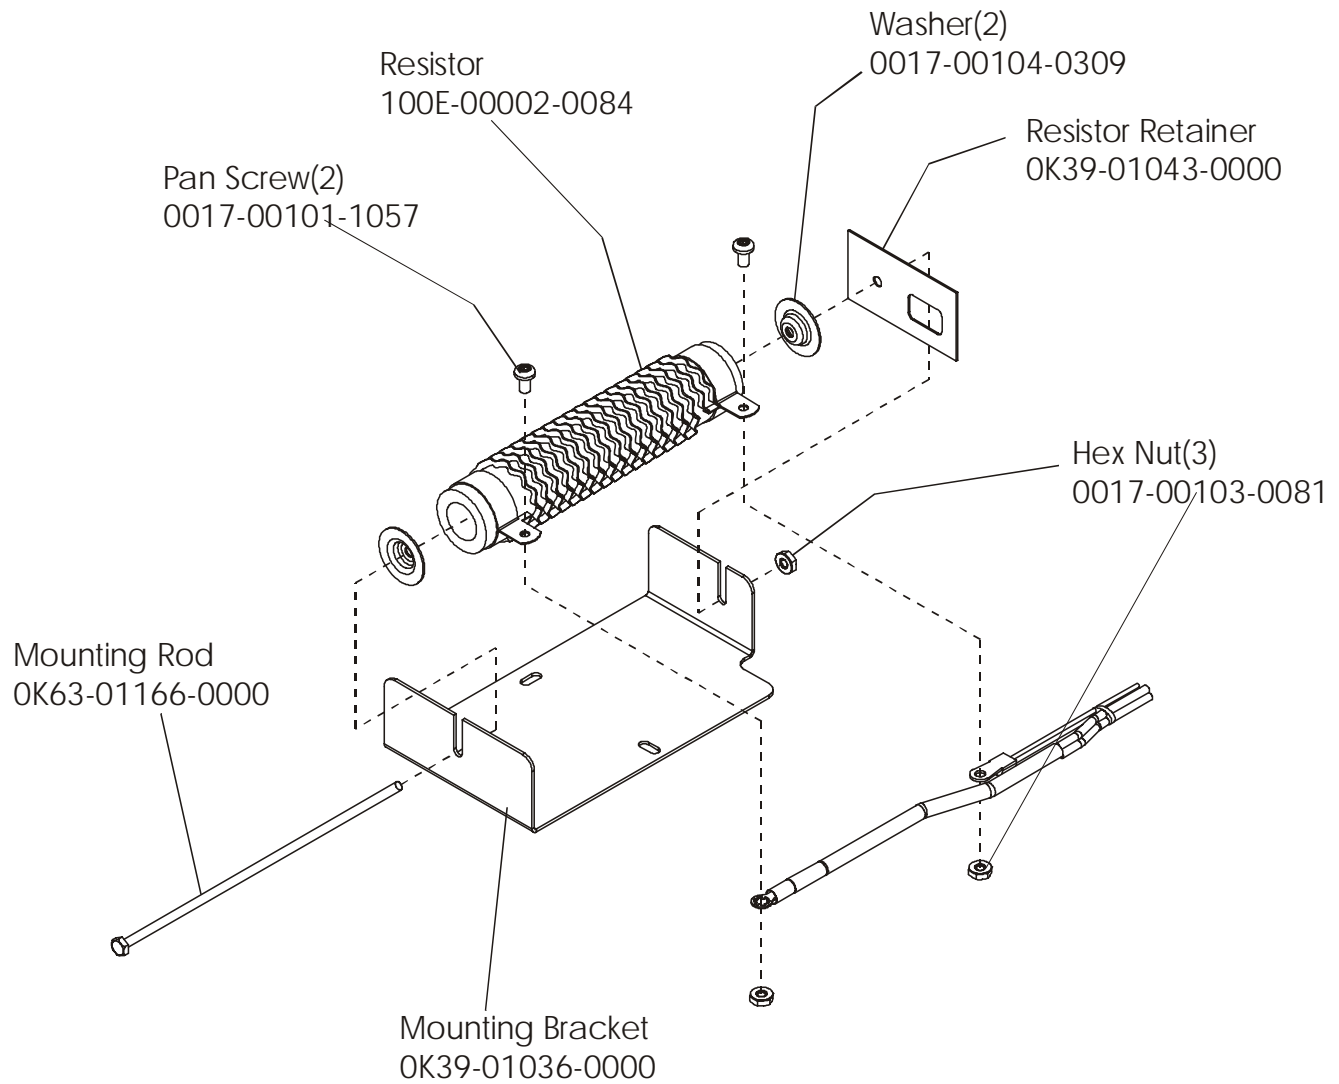

# LifeFitness

Arctic Silver 90R Recumbent Bike

Customer Support Services  
**PARTS MANUAL** revised 29 Apr 2008

Miscellaneous .....	2
Console Components.....	4
Console Support Assembly .....	5
Shrouds, End Cap, Crankarms, and Pedals .....	6
Resistor Bracket Assembly .....	7
Power Control Board.....	8
Alternator with Pulley .....	9
Crankshaft and Bearing Assembly .....	10
Intermediate Shaft and Bearing Assembly .....	11
Idler Bracket Assembly .....	12
Seat Assembly.....	13
Seat Bottom Assembly .....	14
Seat Frame Assembly .....	15
Seat Pads and Accessory Tray .....	16
Extrusion Assembly.....	17
Seat Locking Assembly .....	18
Wheel and Leveler .....	19
Cables .....	20

Model 90R-0XXX-04 has both Lifepulse sensors and Polar telemetry capability for reading Heart Rate and is pre-wired for attachable LCD TVs.

Description	Part No.
OPERATION MANUAL - (ENG)	M051-00K39-A112
OPERATION MANUAL - (F/S/P)	M051-00K39-A113
OPERATION MANUAL - (G/D/I)	M051-00K39-A114
ACCESSORY TRAY KIT	AK39-00052-0003
HARDWARE BAG	GK39-00002-0008
CONNECTION BRACKET ASSEMBLY consists of: 90" COAX CABLE 120" POWER EXT. CABLE F-TYPE PANEL CONNECTOR	AK39-00093-0000 AK32-00020-0001 AK32-00078-0001 0017-00021-2846
TOUCH UP PAINT: SPRAY CAN .5 OZ BOTTLE W/APPLICATOR .33 OZ PEN	0017-00008-0204 0017-00008-0205 0017-00008-0206
SERVICE MANUAL	M051-00K39-A012

When this model is ordered with an attachable LCD TV it becomes a 90RER-0XXX-04. See the LCD-0XXX-02 Entertainment parts list for the descriptions and part numbers for the attachable LCD TV, remote, and hardware for this product.

Assembly Number - AK39-00022-0001

Assembly Number – AK63-00093-0000

Alternator Pulley  
0K61-02500-0001

Alternator  
0017-00009-0841

ARCTIC SILVER 90R  
Crank Shaft and Bearing Assembly

90R-0XXX-04  
S/N CCA100000 and up