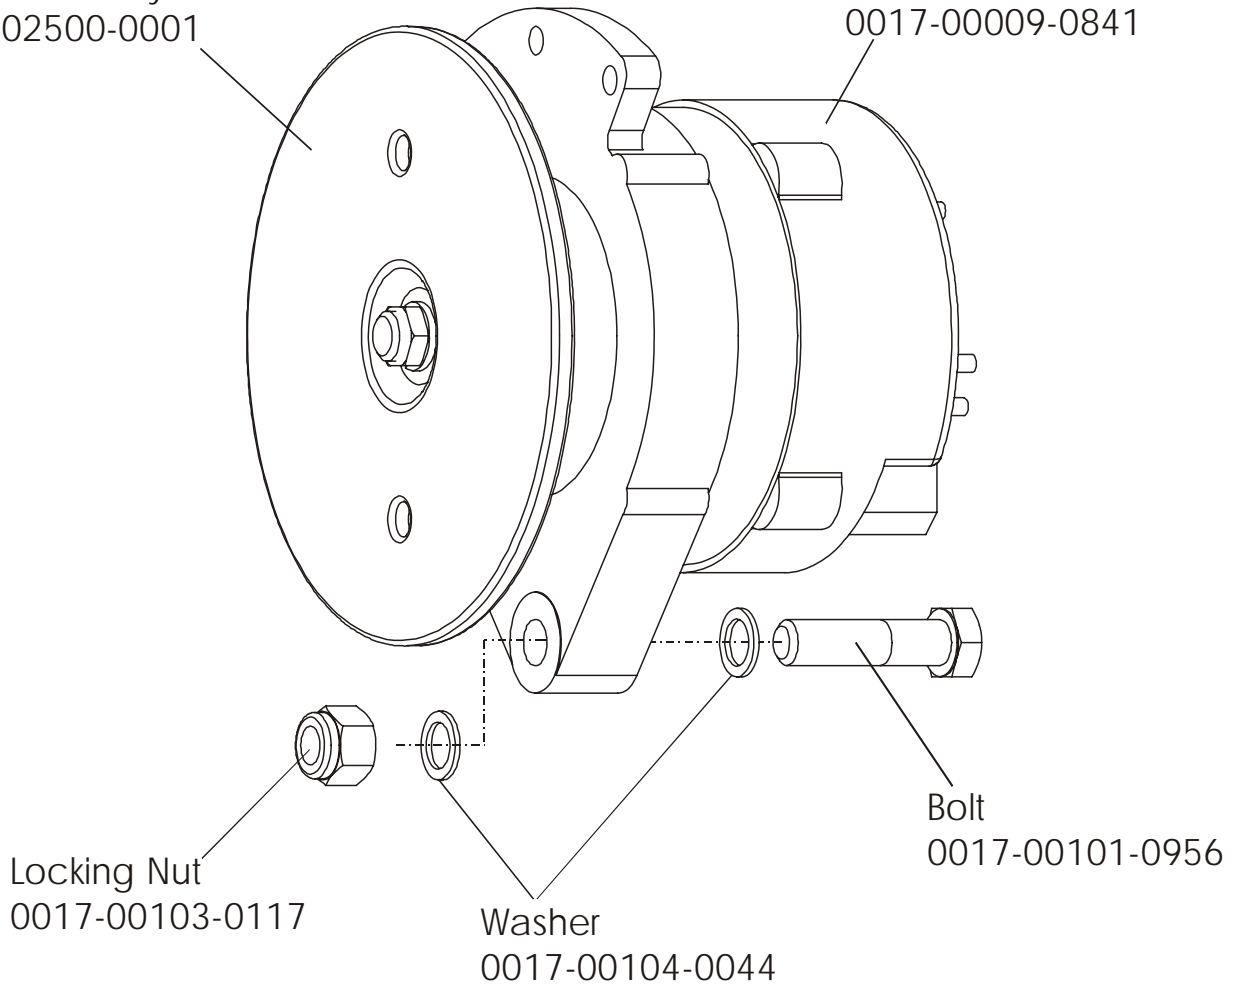

Model 90R-0XXX-04 has both Lifepulse sensors and Polar telemetry capability for reading Heart Rate and is pre-wired for attachable LCD TVs.

Description	Part No.
OPERATION MANUAL - (ENG)	M051-00K39-A112
OPERATION MANUAL - (F/S/P)	M051-00K39-A113
OPERATION MANUAL - (G/D/I)	M051-00K39-A114
ACCESSORY TRAY KIT	AK39-00052-0003
HARDWARE BAG	GK39-00002-0008
CONNECTION BRACKET ASSEMBLY consists of: 90" COAX CABLE 120" POWER EXT. CABLE F-TYPE PANEL CONNECTOR	AK39-00093-0000 AK32-00020-0001 AK32-00078-0001 0017-00021-2846
TOUCH UP PAINT: SPRAY CAN .5 OZ BOTTLE W/APPLICATOR .33 OZ PEN	0017-00008-0204 0017-00008-0205 0017-00008-0206
SERVICE MANUAL	M051-00K39-A012

When this model is ordered with an attachable LCD TV it becomes a 90RER-0XXX-04. See the LCD-0XXX-02 Entertainment parts list for the descriptions and part numbers for the attachable LCD TV, remote, and hardware for this product.

Assembly Number - AK39-00022-0001

Assembly Number – AK63-00093-0000

Alternator Pulley  
0K61-02500-0001

Alternator  
0017-00009-0841

ARCTIC SILVER 90R  
Crank Shaft and Bearing Assembly

90R-0XXX-04  
S/N CCA100000 and up