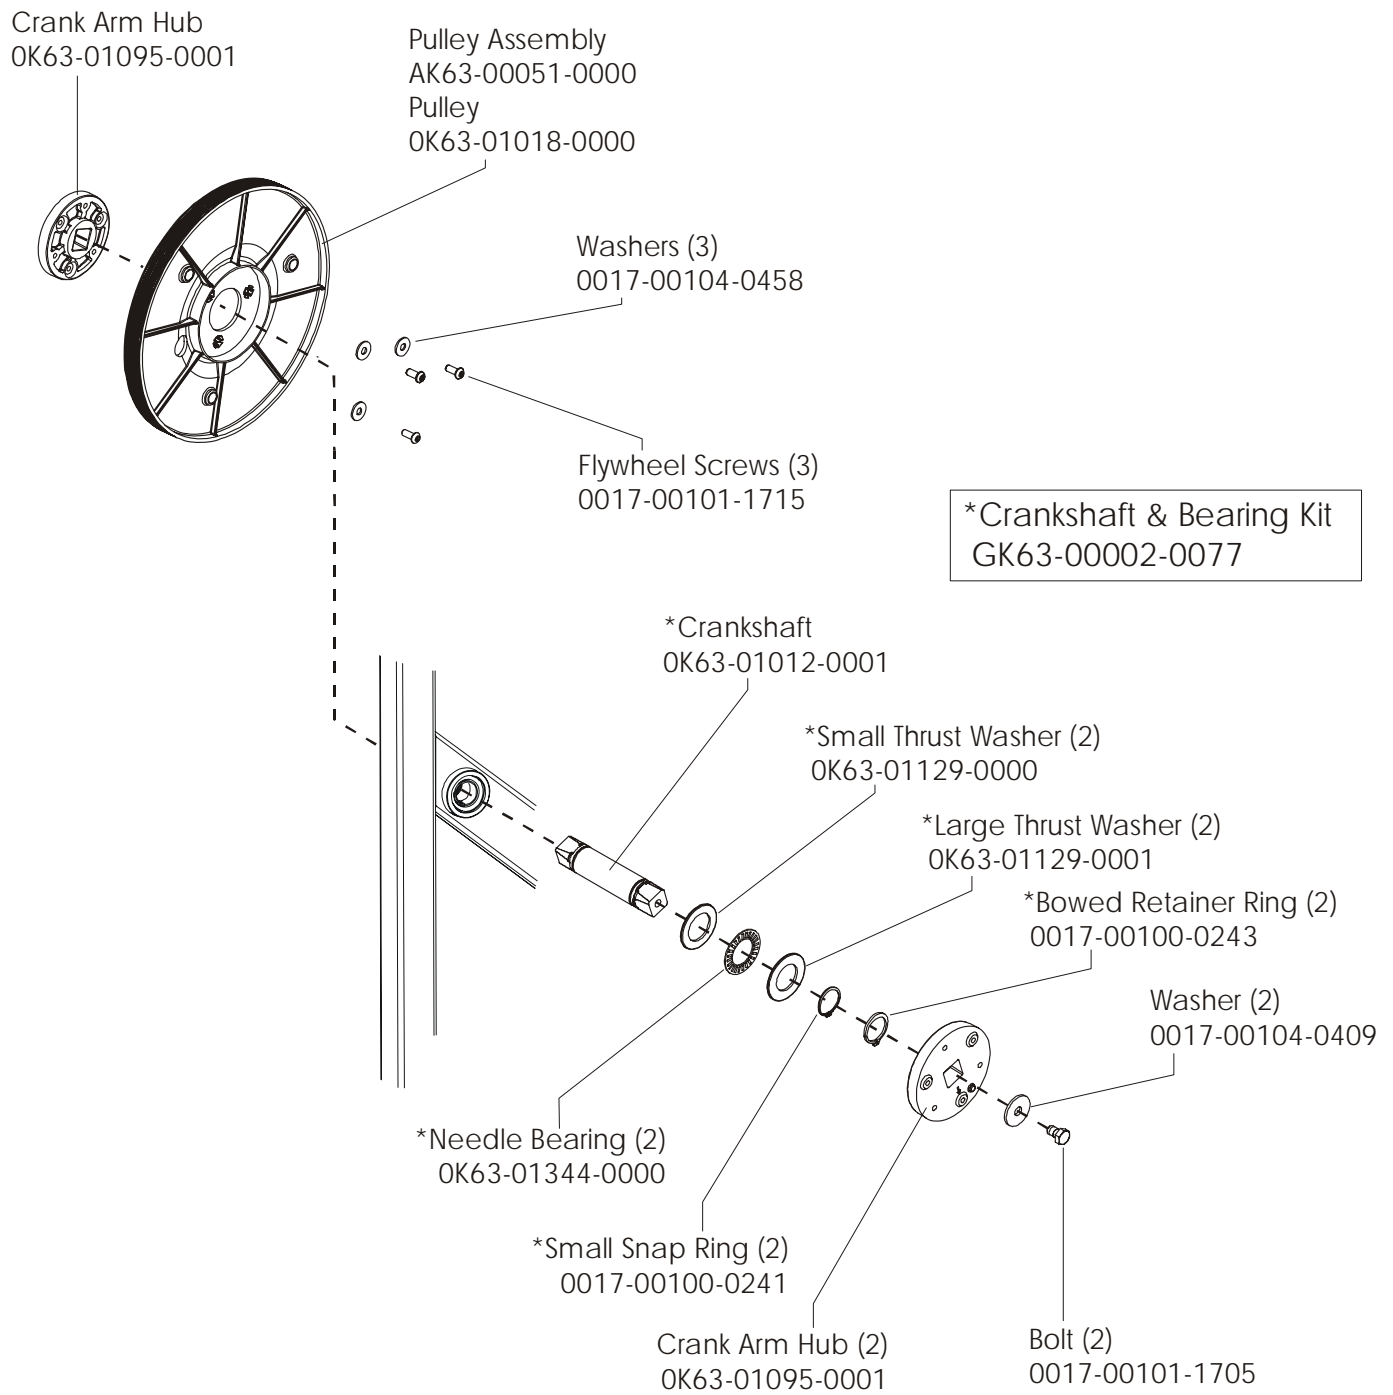

Model 90R-0XXX-04 has both Lifepulse sensors and Polar telemetry capability for reading Heart Rate and is pre-wired for attachable LCD TVs.

Description	Part No.
OPERATION MANUAL - (ENG)	M051-00K39-A112
OPERATION MANUAL - (F/S/P)	M051-00K39-A113
OPERATION MANUAL - (G/D/I)	M051-00K39-A114
ACCESSORY TRAY KIT	AK39-00052-0003
HARDWARE BAG	GK39-00002-0008
CONNECTION BRACKET ASSEMBLY consists of: 90" COAX CABLE 120" POWER EXT. CABLE F-TYPE PANEL CONNECTOR	AK39-00093-0000 AK32-00020-0001 AK32-00078-0001 0017-00021-2846
TOUCH UP PAINT: SPRAY CAN .5 OZ BOTTLE W/APPLICATOR .33 OZ PEN	0017-00008-0204 0017-00008-0205 0017-00008-0206
SERVICE MANUAL	M051-00K39-A012

When this model is ordered with an attachable LCD TV it becomes a 90RER-0XXX-04. See the LCD-0XXX-02 Entertainment parts list for the descriptions and part numbers for the attachable LCD TV, remote, and hardware for this product.

Assembly Number - AK39-00022-0001

Assembly Number – AK63-00093-0000

Alternator Pulley  
0K61-02500-0001

Alternator  
0017-00009-0841

ARCTIC SILVER 90R  
Crank Shaft and Bearing Assembly

90R-0XXX-04  
S/N CCA100000 and up

Idler Bracket Assembly – AK63-00021-0000