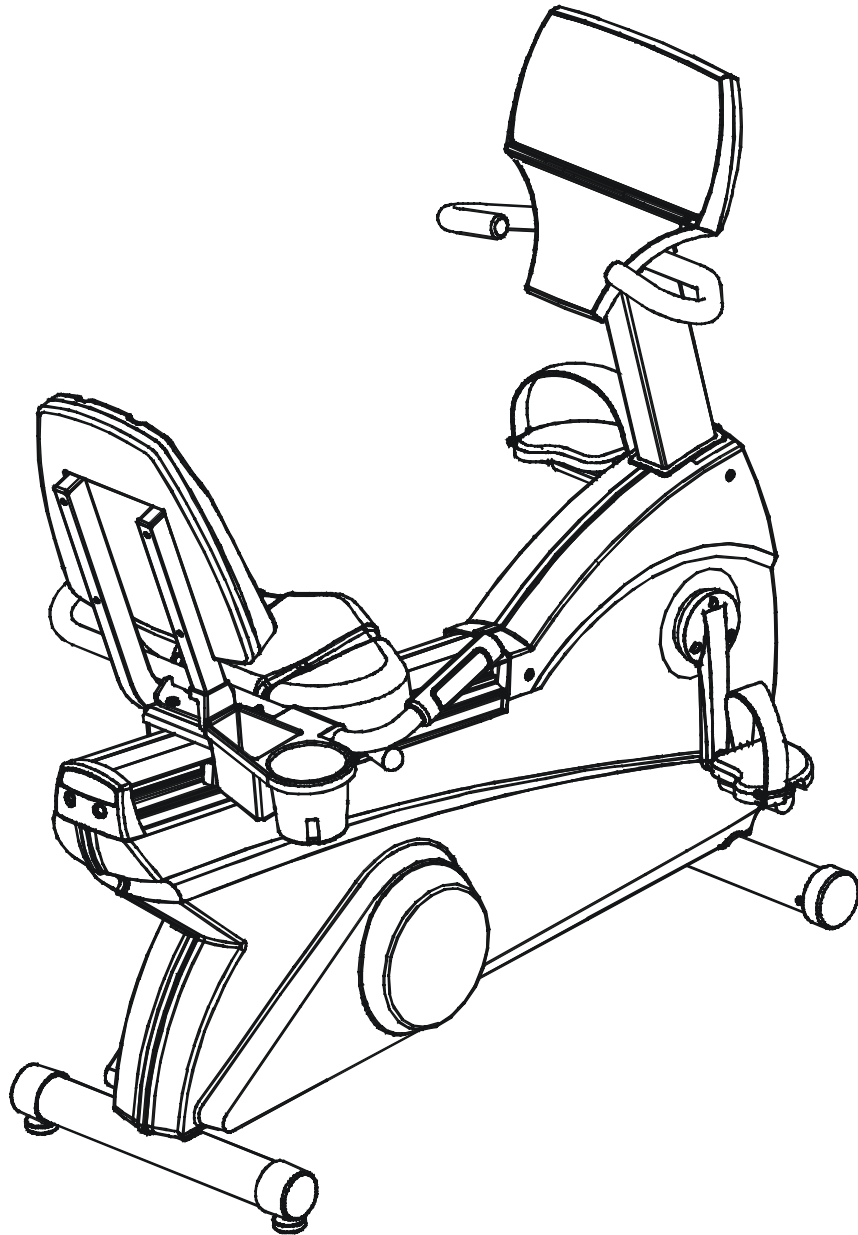

# LifeFitness

Arctic Silver 90R Recumbent Bike

Customer Support Services  
**PARTS MANUAL** revised 29 Apr 2008

Miscellaneous .....	2
Console Components.....	4
Console Support Assembly .....	5
Shrouds, End Cap, Crankarms, and Pedals .....	6
Resistor Bracket Assembly .....	7
Power Control Board.....	8
Alternator with Pulley .....	9
Crankshaft and Bearing Assembly .....	10
Intermediate Shaft and Bearing Assembly .....	11
Idler Bracket Assembly .....	12
Seat Assembly.....	13
Seat Bottom Assembly .....	14
Seat Frame Assembly .....	15
Seat Pads and Accessory Tray .....	16
Extrusion Assembly.....	17
Seat Locking Assembly .....	18
Wheel and Leveler .....	19
Cables .....	20

Model 90R-0XXX-04 has both Lifepulse sensors and Polar telemetry capability for reading Heart Rate and is pre-wired for attachable LCD TVs.

Description	Part No.
OPERATION MANUAL - (ENG)	M051-00K39-A112
OPERATION MANUAL - (F/S/P)	M051-00K39-A113
OPERATION MANUAL - (G/D/I)	M051-00K39-A114
ACCESSORY TRAY KIT	AK39-00052-0003
HARDWARE BAG	GK39-00002-0008
CONNECTION BRACKET ASSEMBLY consists of: 90" COAX CABLE 120" POWER EXT. CABLE F-TYPE PANEL CONNECTOR	AK39-00093-0000 AK32-00020-0001 AK32-00078-0001 0017-00021-2846
TOUCH UP PAINT: SPRAY CAN .5 OZ BOTTLE W/APPLICATOR .33 OZ PEN	0017-00008-0204 0017-00008-0205 0017-00008-0206
SERVICE MANUAL	M051-00K39-A012

When this model is ordered with an attachable LCD TV it becomes a 90RER-0XXX-04. See the LCD-0XXX-02 Entertainment parts list for the descriptions and part numbers for the attachable LCD TV, remote, and hardware for this product.

Assembly Number - AK39-00022-0001

Assembly Number – AK63-00093-0000

Alternator Pulley  
0K61-02500-0001

Alternator  
0017-00009-0841

ARCTIC SILVER 90R  
Crank Shaft and Bearing Assembly

90R-0XXX-04  
S/N CCA100000 and up