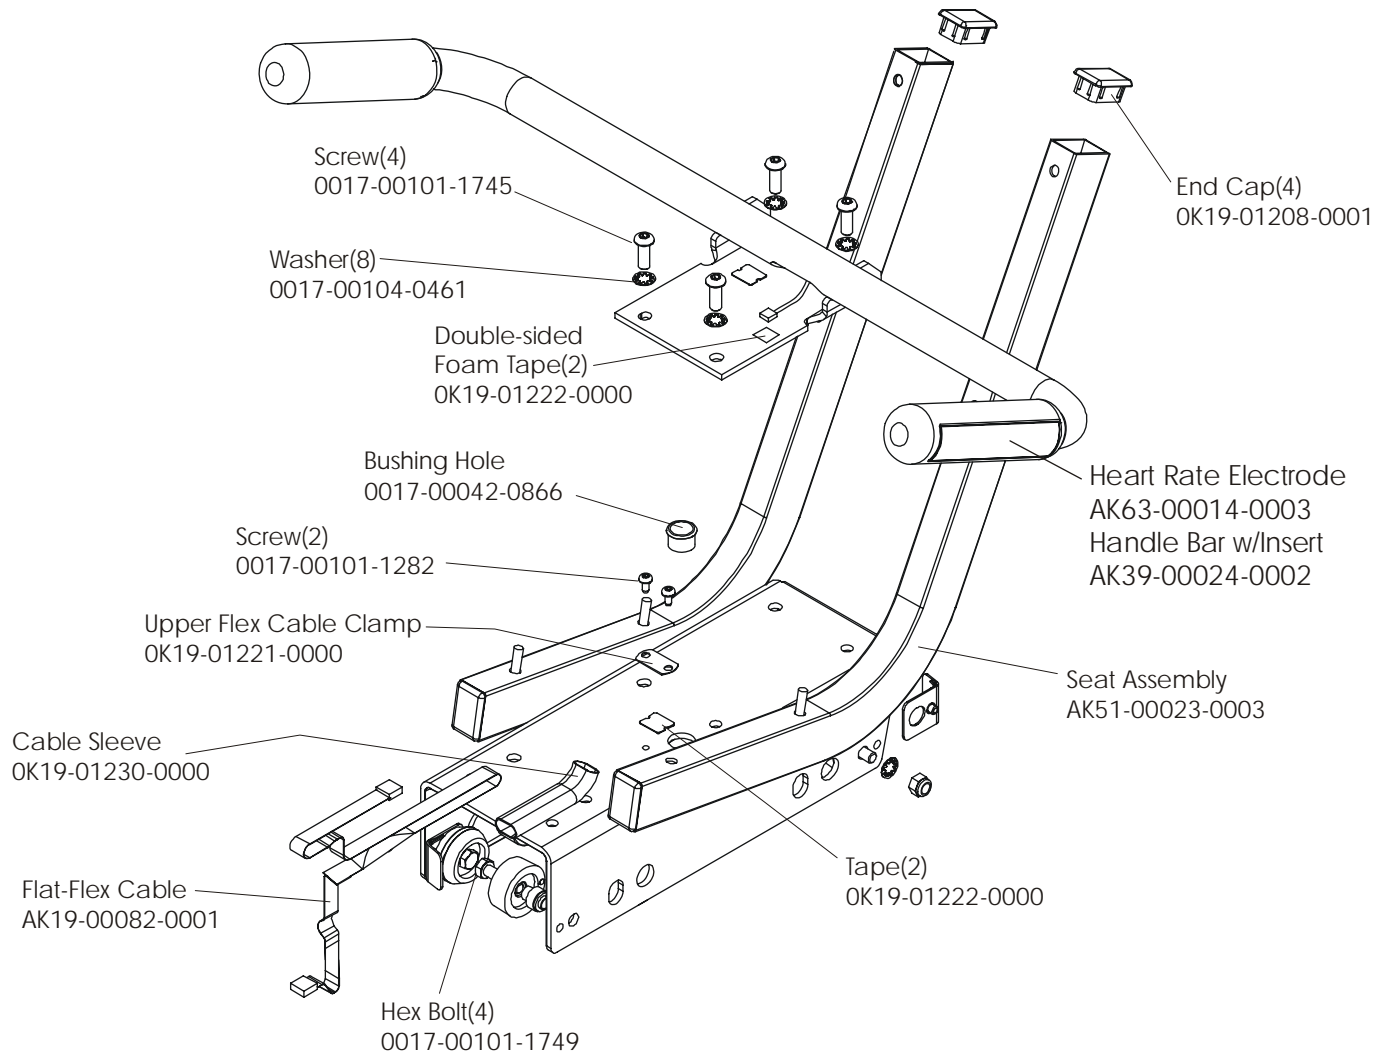

ARCTIC SILVER 93R
Intermediate Shaft and Bearing Assembly

93R-0XXX-04
S/N 10000 and UP

Clutch Assembly
GK63-00002-0079
(not included in kit)

Magnet
118E-00001-0124
(not included in kit)

Idler Bracket Assembly – AK63-00021-0000

ARCTIC SILVER 93R Seat Assembly

93R-0XXX-04
S/N 10000 and UP

ARCTIC SILVER 93R
Seat Assembly - Bottom

93R-0XXX-04
S/N 10000 and UP

ARCTIC SILVER 93R
Seat Frame Assembly

93R-0XXX-04
S/N 10000 and UP

ARCTIC SILVER 93R
Seat Pads and Accessory Tray