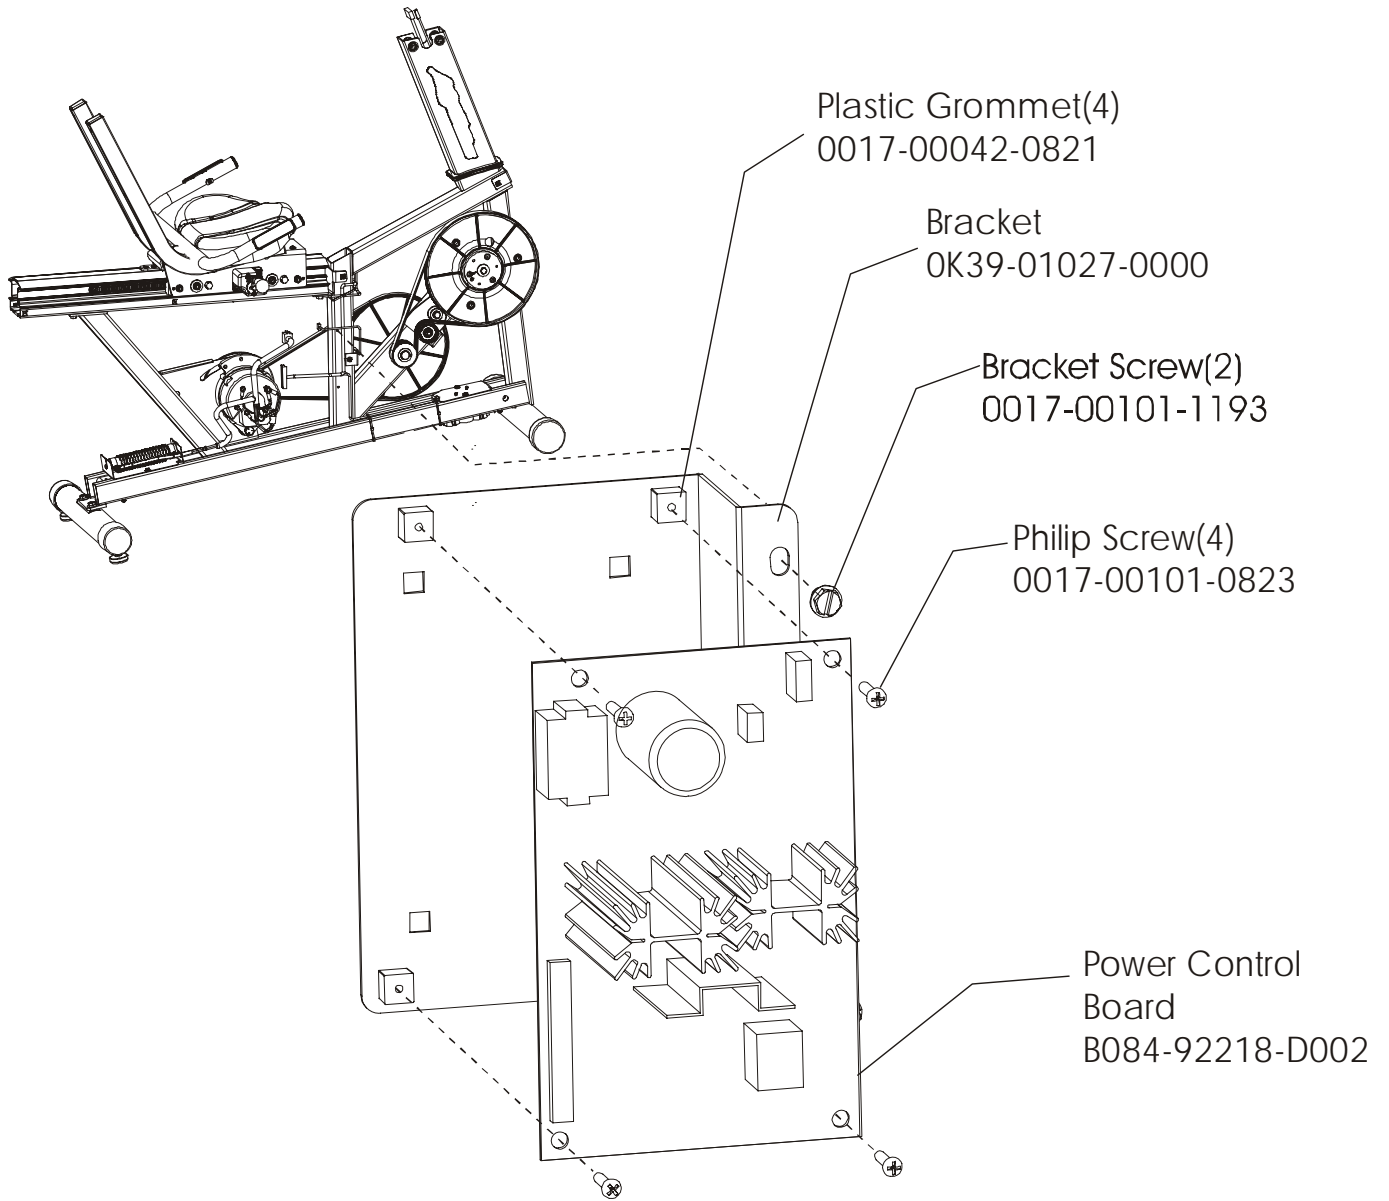

Assembly Number - AK39-00022-0001

ARCTIC SILVER 93R
Alternator w/Pulley Assembly

93R-0XXX-04
S/N 10000 and UP

Assembly Number – AK63-00093-0000

ARCTIC SILVER 93R

Crank Shaft and Bearing Assembly

93R-0XXX-04
S/N 10000 and UP