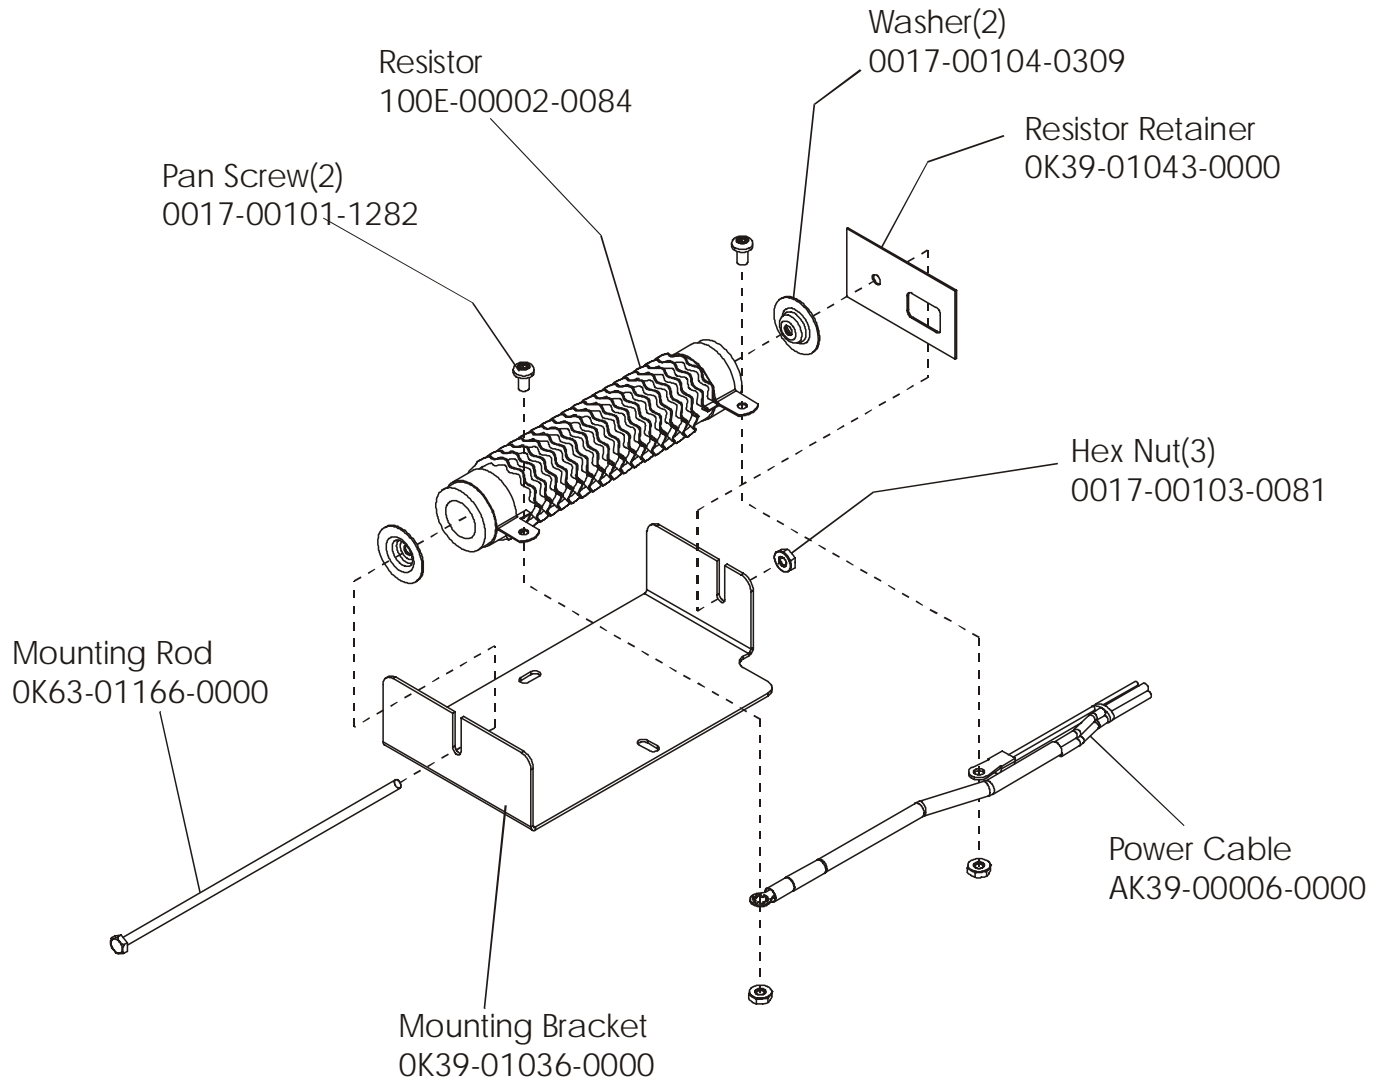

ARCTIC SILVER 93R
Shrouds, End Cap and Pedals

93R-0XXX-04
S/N 100000 and UP

ARCTIC SILVER 93R
Resistor Assembly – AK39-00020-0002

93R-0XXX-04
S/N 100000 and UP

ARCTIC SILVER 93R
Power Control Board

93R-0XXX-04
S/N 10000 and UP