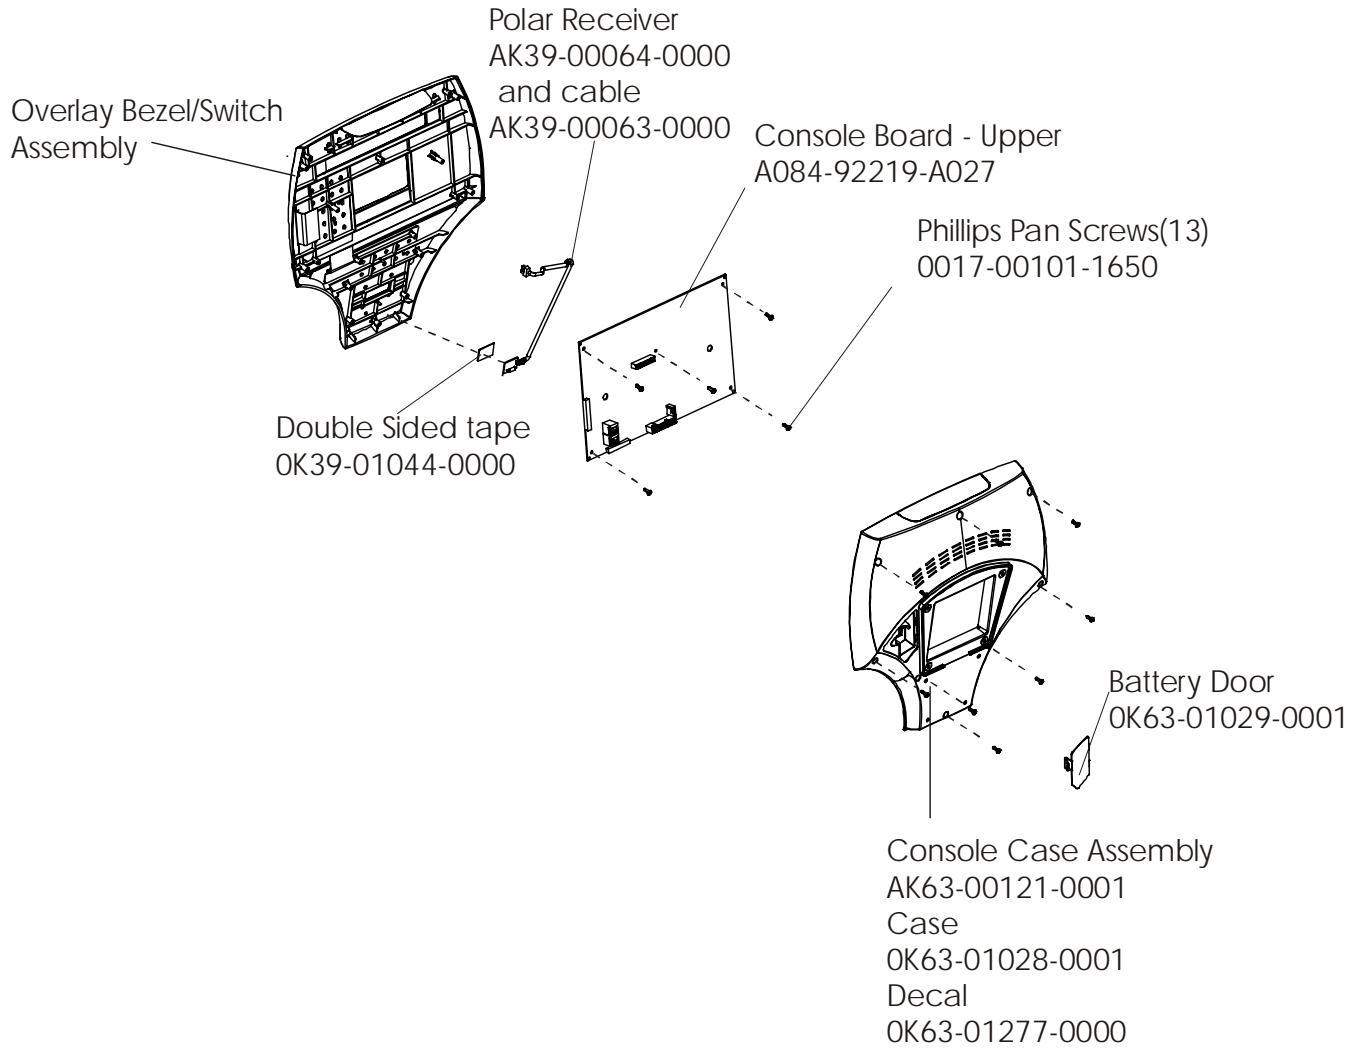

ARCTIC SILVER 93R
Console Components

93R-0XXX-04
S/N 100000 and UP

Console Assembly	Overlay/Bezel/Switch Assy.
AK39-00111-0001 Eng/LED	AK63-00166-0001 Eng Met
AK39-00111-0002 Eng/LED	AK63-00166-0001 Eng Met
AK39-00111-0003 Ger/LED	AK63-00166-0003 Ger Met
AK39-00111-0004 Spn/LED	AK63-00166-0004 Spn Met
AK39-00111-0005 Jap/LCD	AK63-00166-0005 Jap Met
AK39-00111-0006 Jap/LED	AK63-00166-0006 Jap Met
AK39-00111-0007 Frn/LED	AK63-00166-0007 Frn Met
AK39-00111-0008 Itl/LED	AK63-00166-0008 Itl Met
AK39-00111-0009 Dut/LED	AK63-00166-0009 Dut Met
AK39-00111-0010 Por/LED	AK63-00166-0010 Por Met
AK39-00111-0014 Tur/LED	AK63-00166-0001 Tur Met