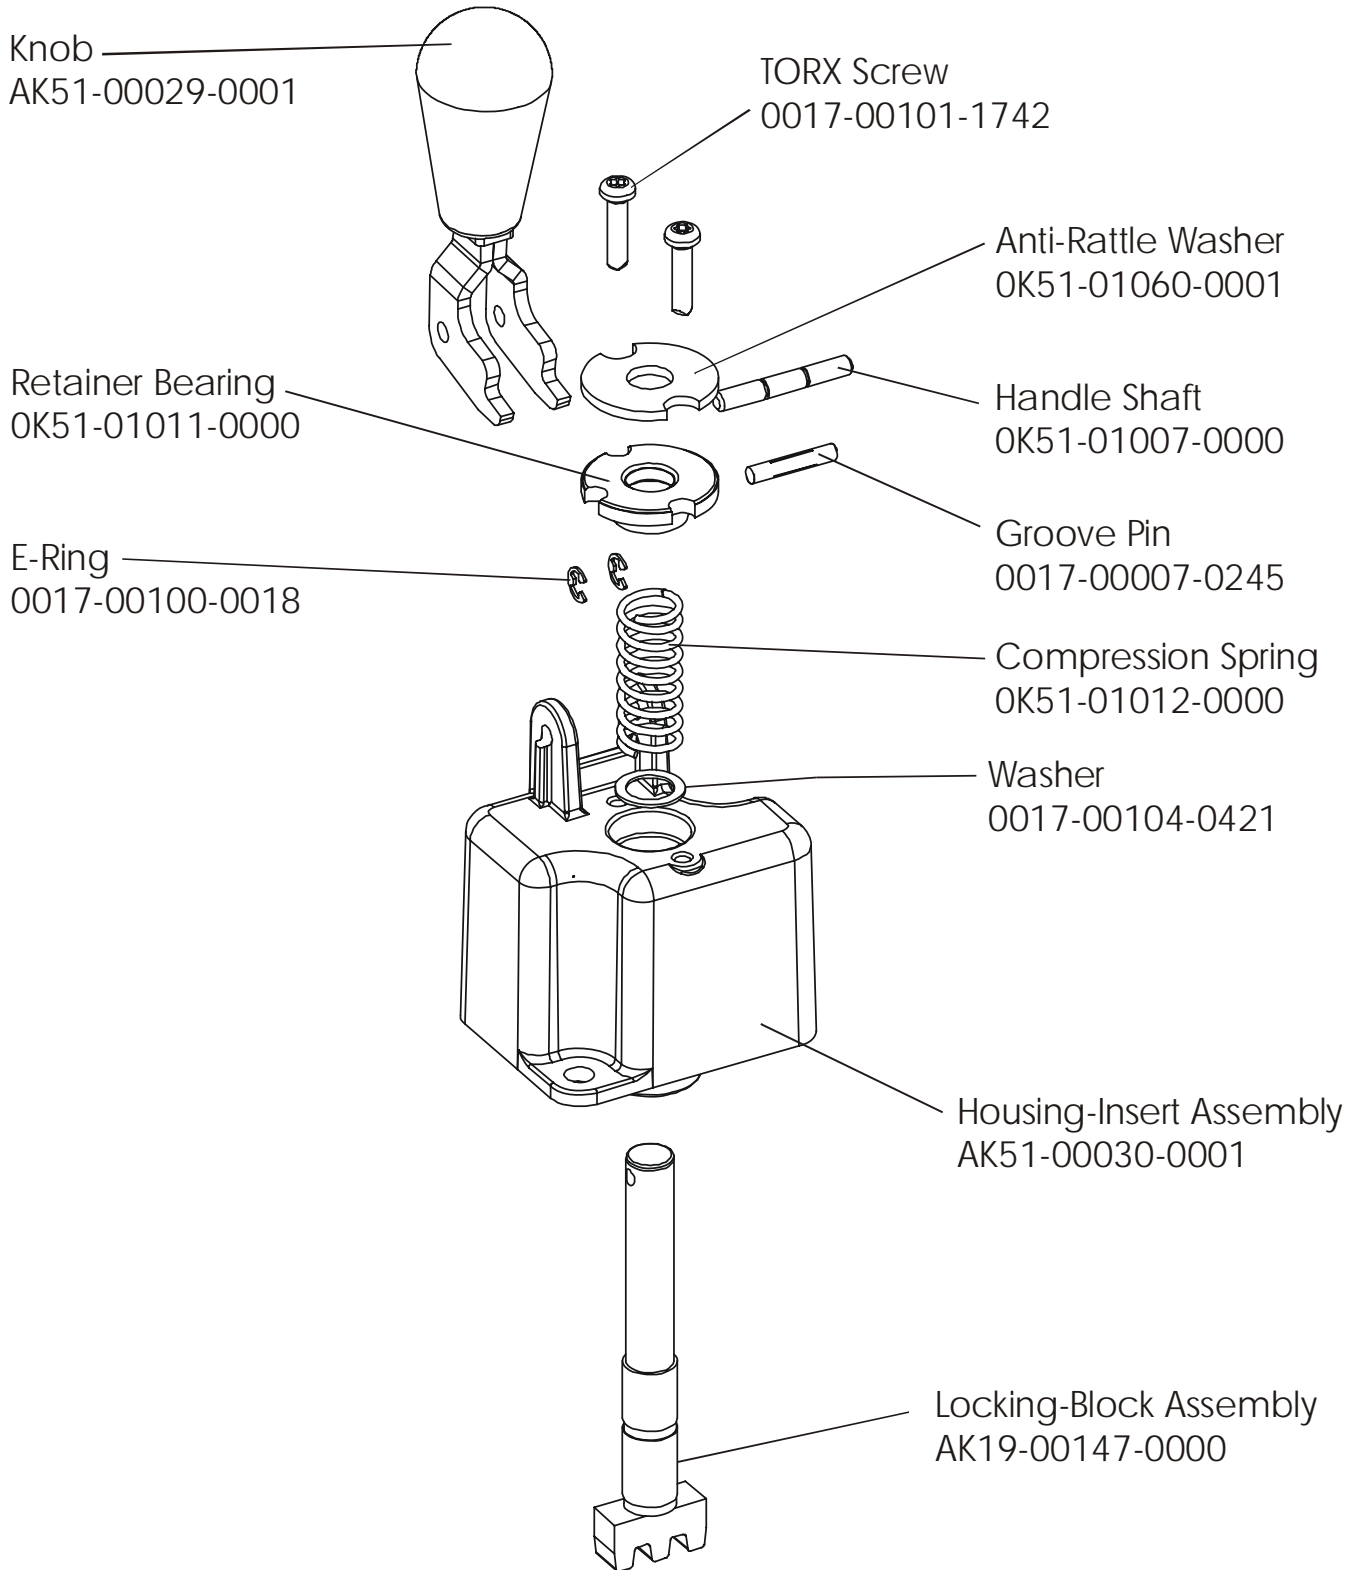

ARCTIC SILVER 93R

Locking Assembly – AK51-00053-0001

93R-0XXX-04

S/N 100000 and UP