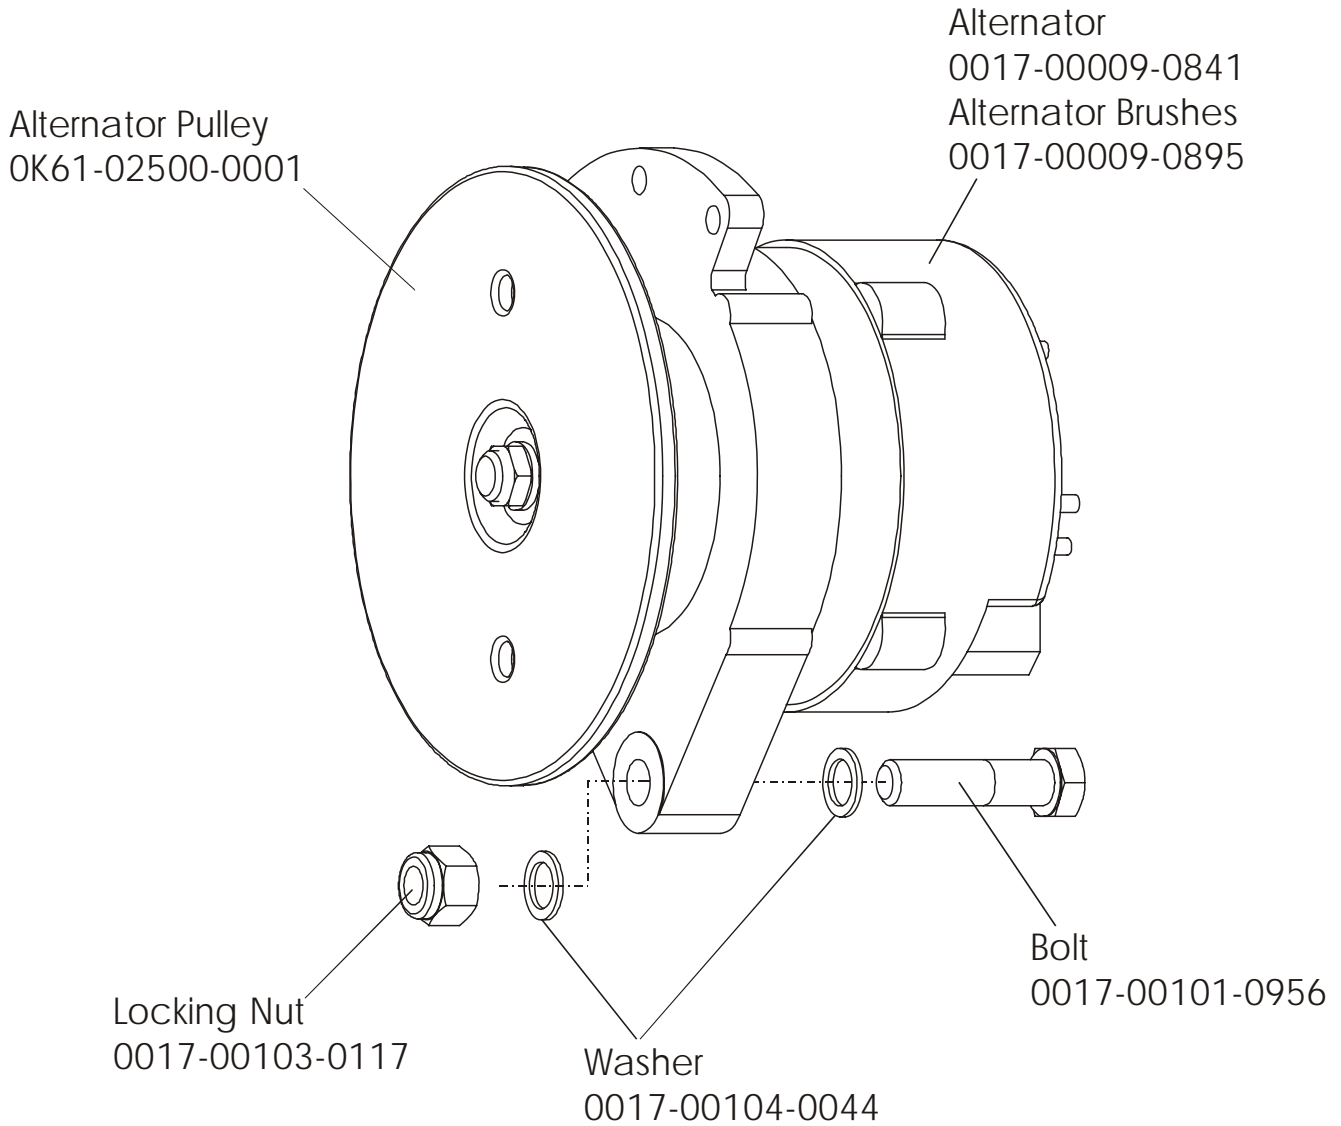

ARCTIC SILVER 93R
Shrouds, End Cap and Pedals

93R-0XXX-04
S/N 100000 and UP

ARCTIC SILVER 93R
Resistor Assembly – AK39-00020-0002

93R-0XXX-04
S/N 100000 and UP

ARCTIC SILVER 93R
Power Control Board

93R-0XXX-04
S/N 10000 and UP

Assembly Number - AK39-00022-0001

ARCTIC SILVER 93R
Alternator w/Pulley Assembly

93R-0XXX-04
S/N 10000 and UP

Assembly Number – AK63-00093-0000

ARCTIC SILVER 93R

Crank Shaft and Bearing Assembly

93R-0XXX-04
S/N 10000 and UP