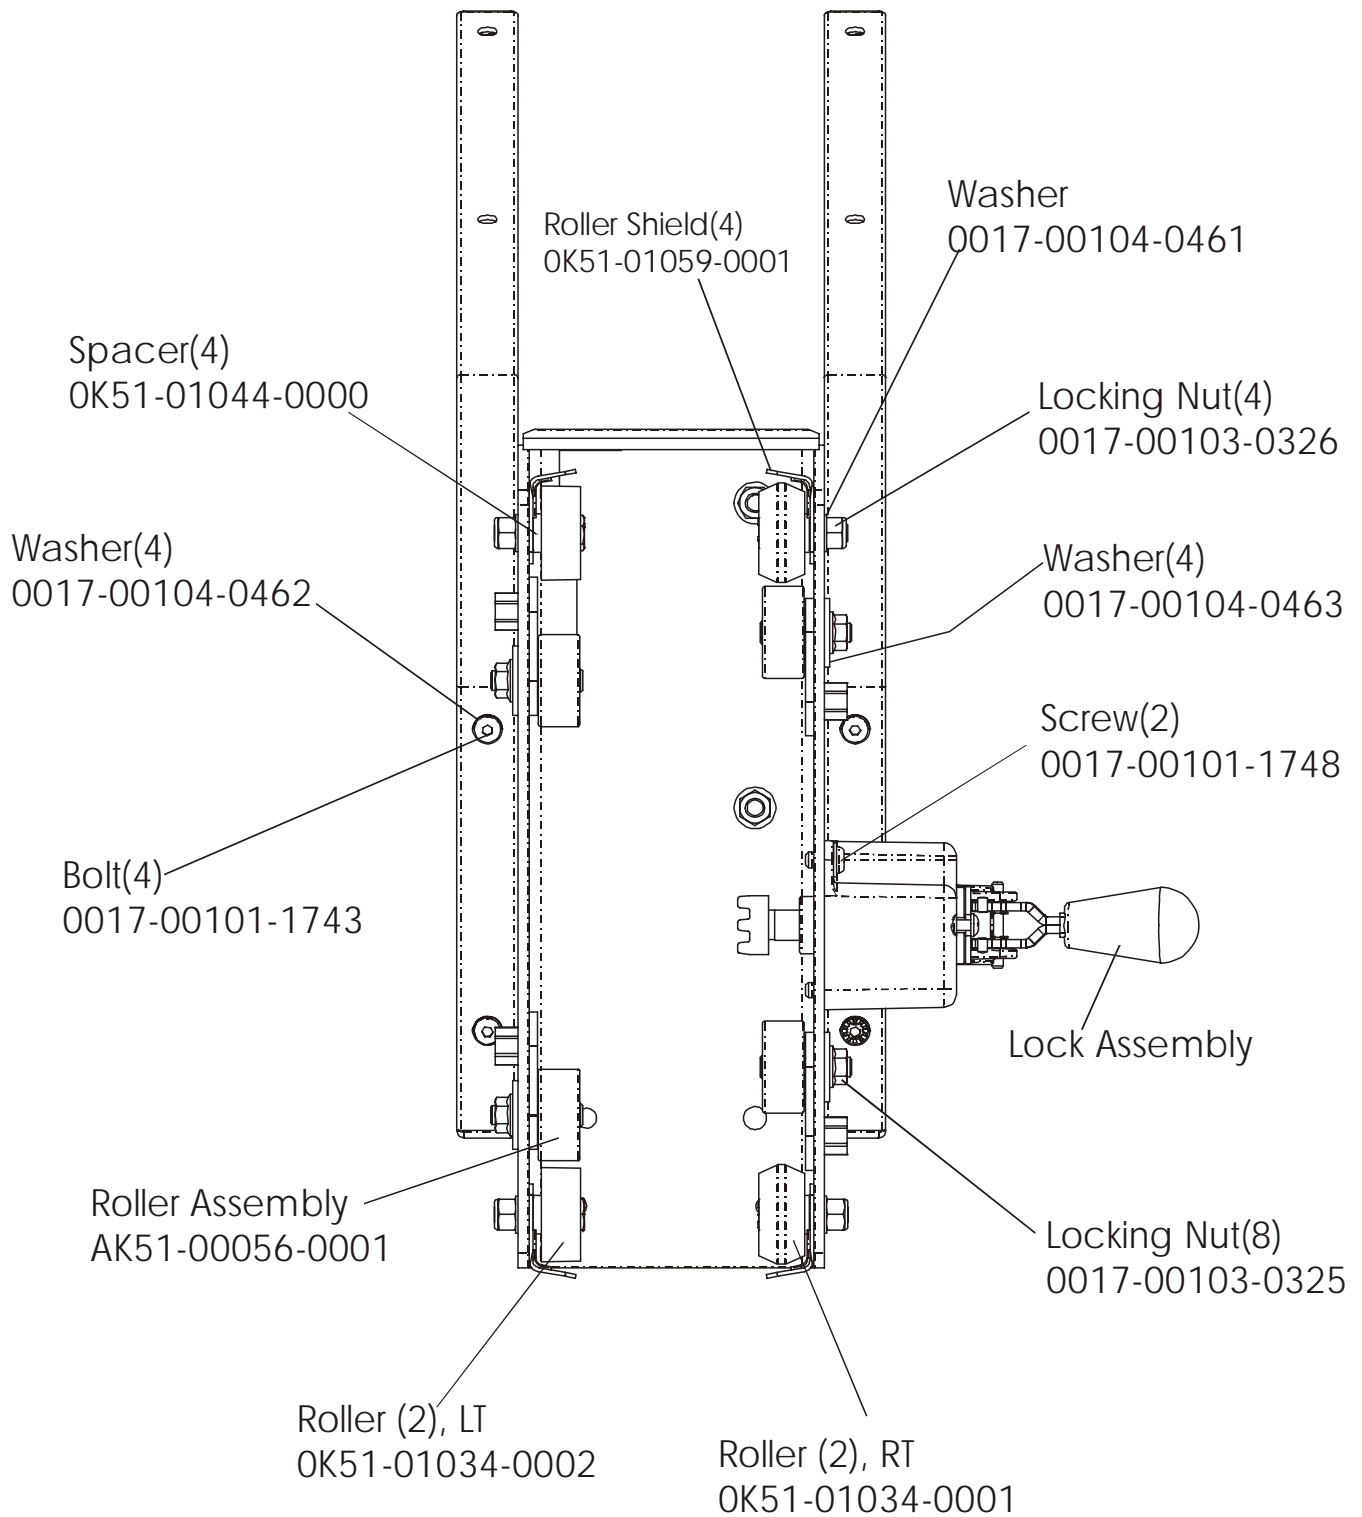

ARCTIC SILVER 93R
Intermediate Shaft and Bearing Assembly

93R-0XXX-04
S/N 10000 and UP

Clutch Assembly
GK63-00002-0079
(not included in kit)

Magnet
118E-00001-0124
(not included in kit)

Idler Bracket Assembly – AK63-00021-0000

ARCTIC SILVER 93R Seat Assembly

93R-0XXX-04
S/N 10000 and UP

ARCTIC SILVER 93R
Seat Assembly - Bottom

93R-0XXX-04
S/N 10000 and UP

ARCTIC SILVER 93R
Seat Frame Assembly

93R-0XXX-04
S/N 10000 and UP

ARCTIC SILVER 93R
Seat Pads and Accessory Tray