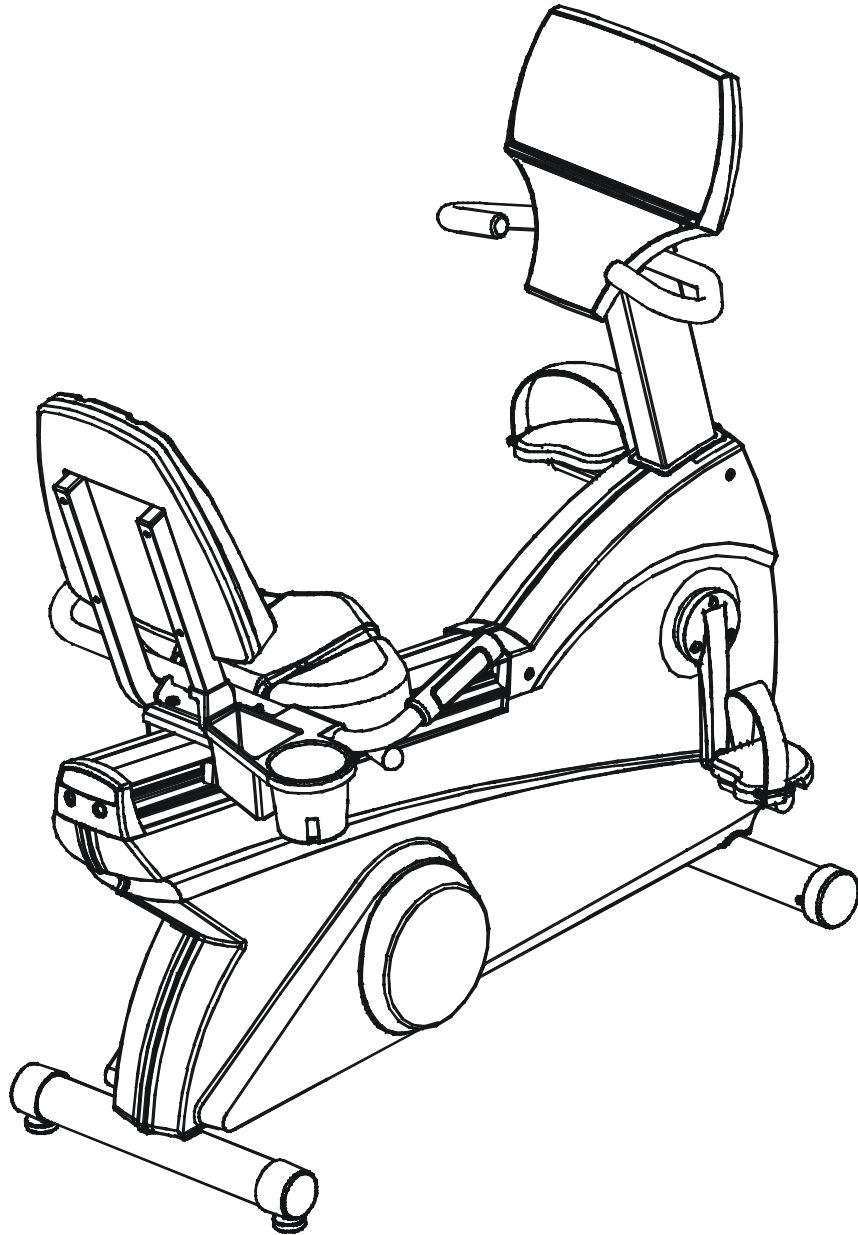

LifeFitness

Arctic Silver 93R Recumbent Bike

Customer Support Services
PARTS MANUAL revised Nov 2014

OPERATION MANUAL – (ENG)	M051-00K39-A112
OPERATION MANUAL – (F,S,P)	M051-00K39-A113
OPERATION MANUAL – (G,D,I)	M051-00K39-A114
OPERATION MANUAL – (JAP)	M051-00K39-A115
NETWORK C-SAFE KIT	GK63-00002-0003
HARDWARE BAG	GK39-00002-0008
TOUCH UP PAINT: SPRAY CAN	0017-00008-0204
.5 OZ BOTTLE W/APPLICATOR	0017-00008-0205
.33 OZ PEN	0017-00008-0206
ACCESS PANEL ASSEMBLY CONSISTS OF: 90" COAX CABLE	AK39-00093-0000
120" POWER EXT. CABLE ASSY.	AK32-00020-0001
POWER/COAX INPUT BRACKET	AK32-00078-0001
F-TYPE CONNECTOR	0K39-01087-0000
	0017-00021-2846
SERVICE MANUAL	M051-00K39-A012

NOTE: When this model is ordered with an attachable LCD TV it becomes a 93RER-0XXX-04. See the Entertainment parts list marked LCD-0XXX-02 for the part numbers and descriptions for the attachable LCD TV, remote and hardware for this product.

	Page
CONSOLE COMPONENTS	4
CONSOLE SUPPORT ASSEMBLY	5
SHROUDS, END CAP, CRANKARMS AND PEDALS	6
BELTS AND 6V BATTERY	7
RESISTOR ASSEMBLY	8
POWER CONTROL BOARD	9
ALTERNATOR W/PULLEY	10
CRANKSHAFT AND BEARING ASSEMBLY	11
INTERMEDIATE SHAFT AND BEARING ASSEMBLY	12
IDLER BRACKET ASSEMBLY	13
SEAT ASSEMBLY	14
SEAT BOTTOM ASSEMBLY	15
SEAT FRAME ASSEMBLY	16
SEAT PADS AND ACCESSORY TRAY	17
EXTRUSION ASSEMBLY	18
SEAT LOCKING ASSEMBLY	19
WHEEL AND LEVELER	20
CABLES	21