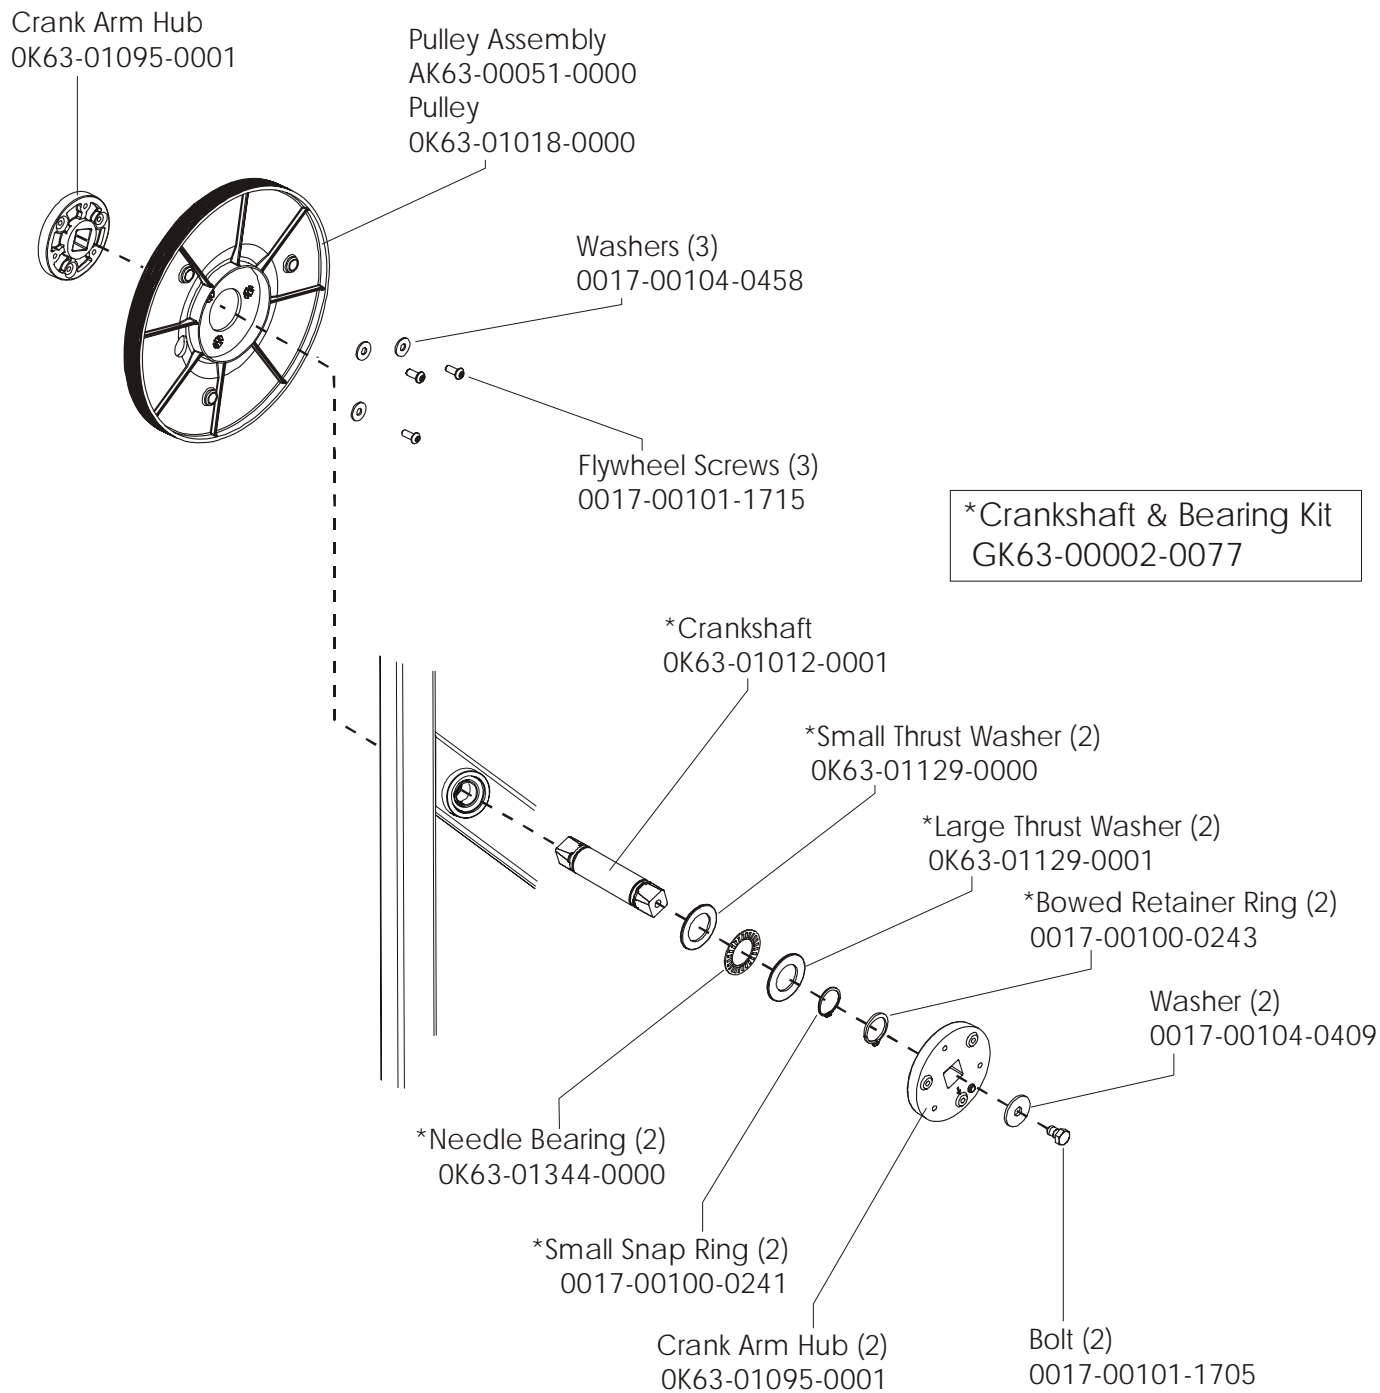

Assembly Number - AK39-00022-0001

ARCTIC SILVER 93R
Alternator w/Pulley Assembly

93R-0XXX-04
S/N 10000 and UP

Assembly Number – AK63-00093-0000

ARCTIC SILVER 93R

Crank Shaft and Bearing Assembly

93R-0XXX-04
S/N 10000 and UP

ARCTIC SILVER 93R
Intermediate Shaft and Bearing Assembly

93R-0XXX-04
S/N 10000 and UP

Clutch Assembly
GK63-00002-0079
(not included in kit)

Magnet
118E-00001-0124
(not included in kit)

Idler Bracket Assembly – AK63-00021-0000

ARCTIC SILVER 93R Seat Assembly

93R-0XXX-04
S/N 10000 and UP

ARCTIC SILVER 93R
Seat Assembly - Bottom

93R-0XXX-04
S/N 10000 and UP

ARCTIC SILVER 93R
Seat Frame Assembly

93R-0XXX-04
S/N 10000 and UP

ARCTIC SILVER 93R
Seat Pads and Accessory Tray