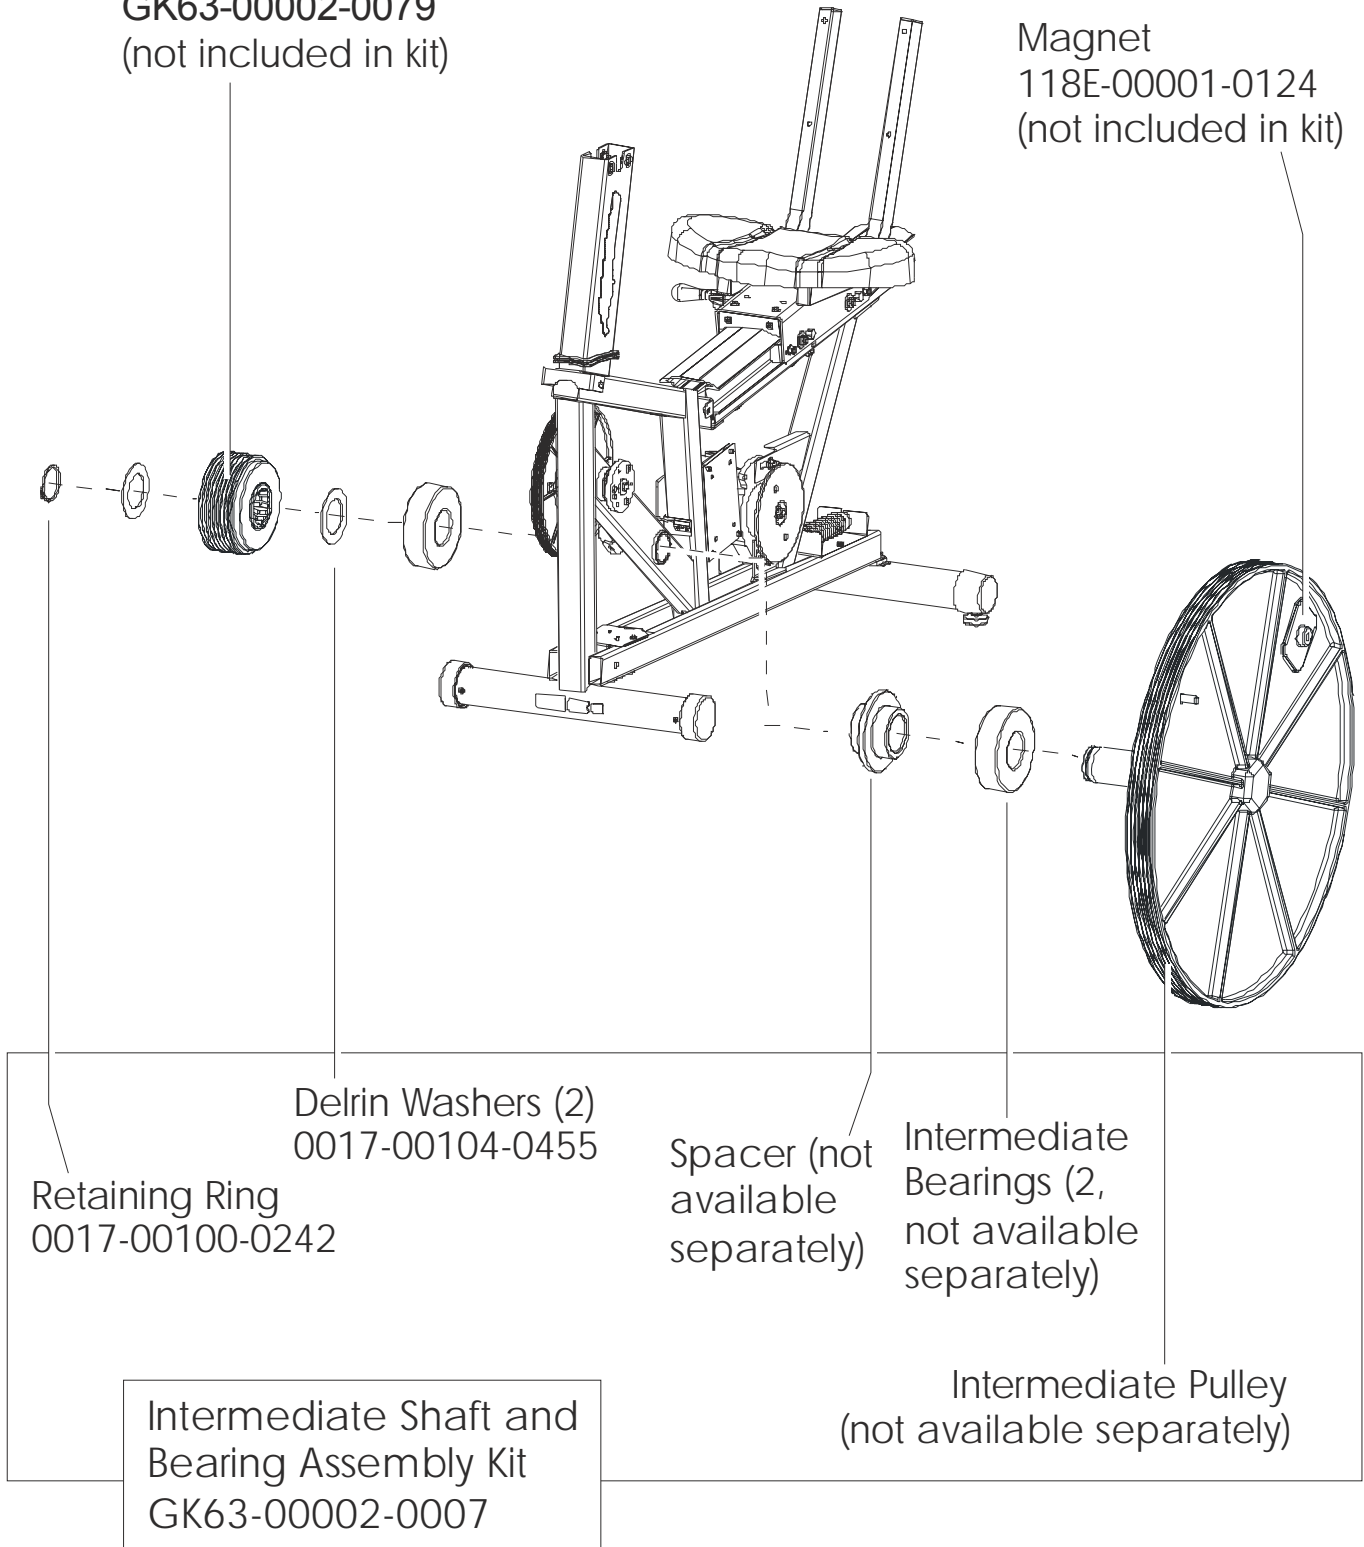

NOTE: When this model is ordered with an attachable LCD TV it becomes a 93RER-0XXX-04. See the Entertainment parts list marked LCD-0XXX-02 for the part numbers and descriptions for the attachable LCD TV, remote and hardware for this product.

Assembly Number - AK39-00022-0001

ARCTIC SILVER 93R
Alternator w/Pulley Assembly

93R-0XXX-04
S/N 10000 and UP

Assembly Number – AK63-00093-0000

ARCTIC SILVER 93R

Crank Shaft and Bearing Assembly

93R-0XXX-04
S/N 10000 and UP

ARCTIC SILVER 93R
Intermediate Shaft and Bearing Assembly

93R-0XXX-04
S/N 10000 and UP

Clutch Assembly
GK63-00002-0079
(not included in kit)

Magnet
118E-00001-0124
(not included in kit)

Idler Bracket Assembly – AK63-00021-0000

ARCTIC SILVER 93R Seat Assembly

93R-0XXX-04
S/N 10000 and UP

ARCTIC SILVER 93R
Seat Assembly - Bottom

93R-0XXX-04
S/N 10000 and UP

ARCTIC SILVER 93R
Seat Frame Assembly

93R-0XXX-04
S/N 10000 and UP

ARCTIC SILVER 93R
Seat Pads and Accessory Tray