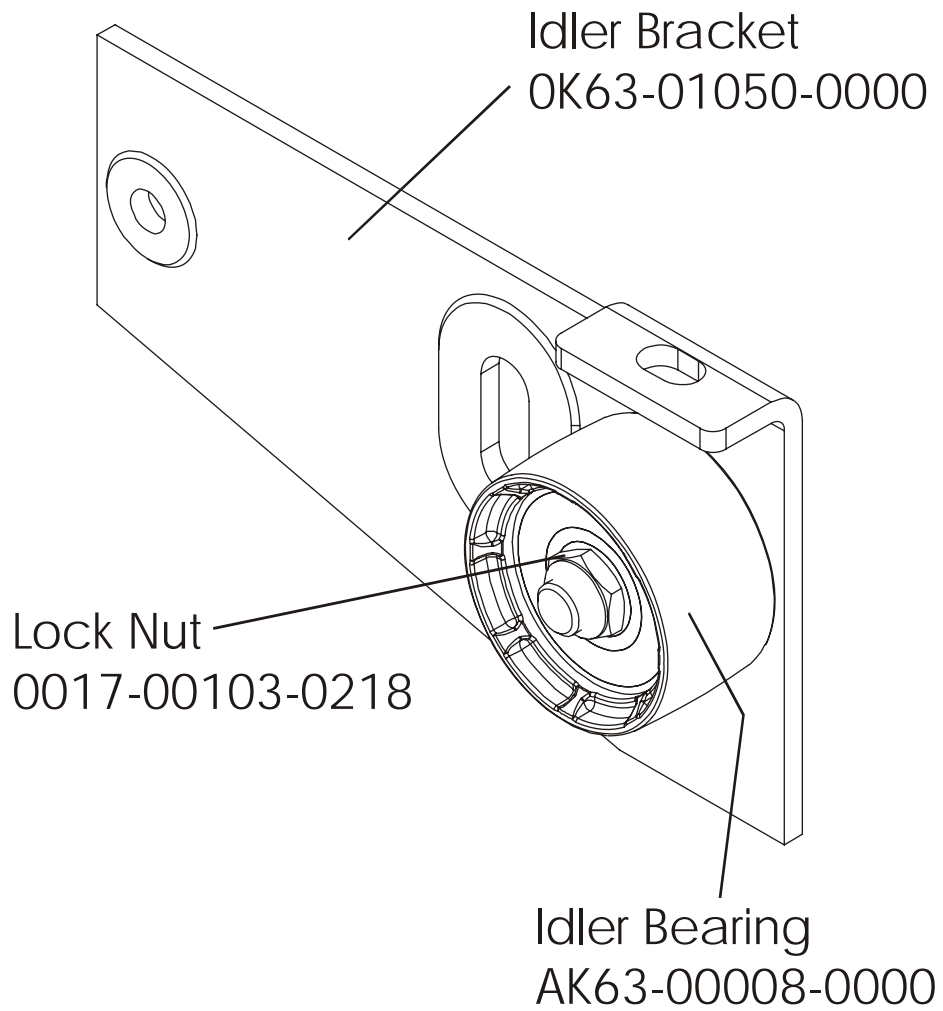

ARCTIC SILVER 93R
Intermediate Shaft and Bearing Assembly

93R-0XXX-04
S/N 10000 and UP

Clutch Assembly
GK63-00002-0079
(not included in kit)

Magnet
118E-00001-0124
(not included in kit)

Idler Bracket Assembly – AK63-00021-0000