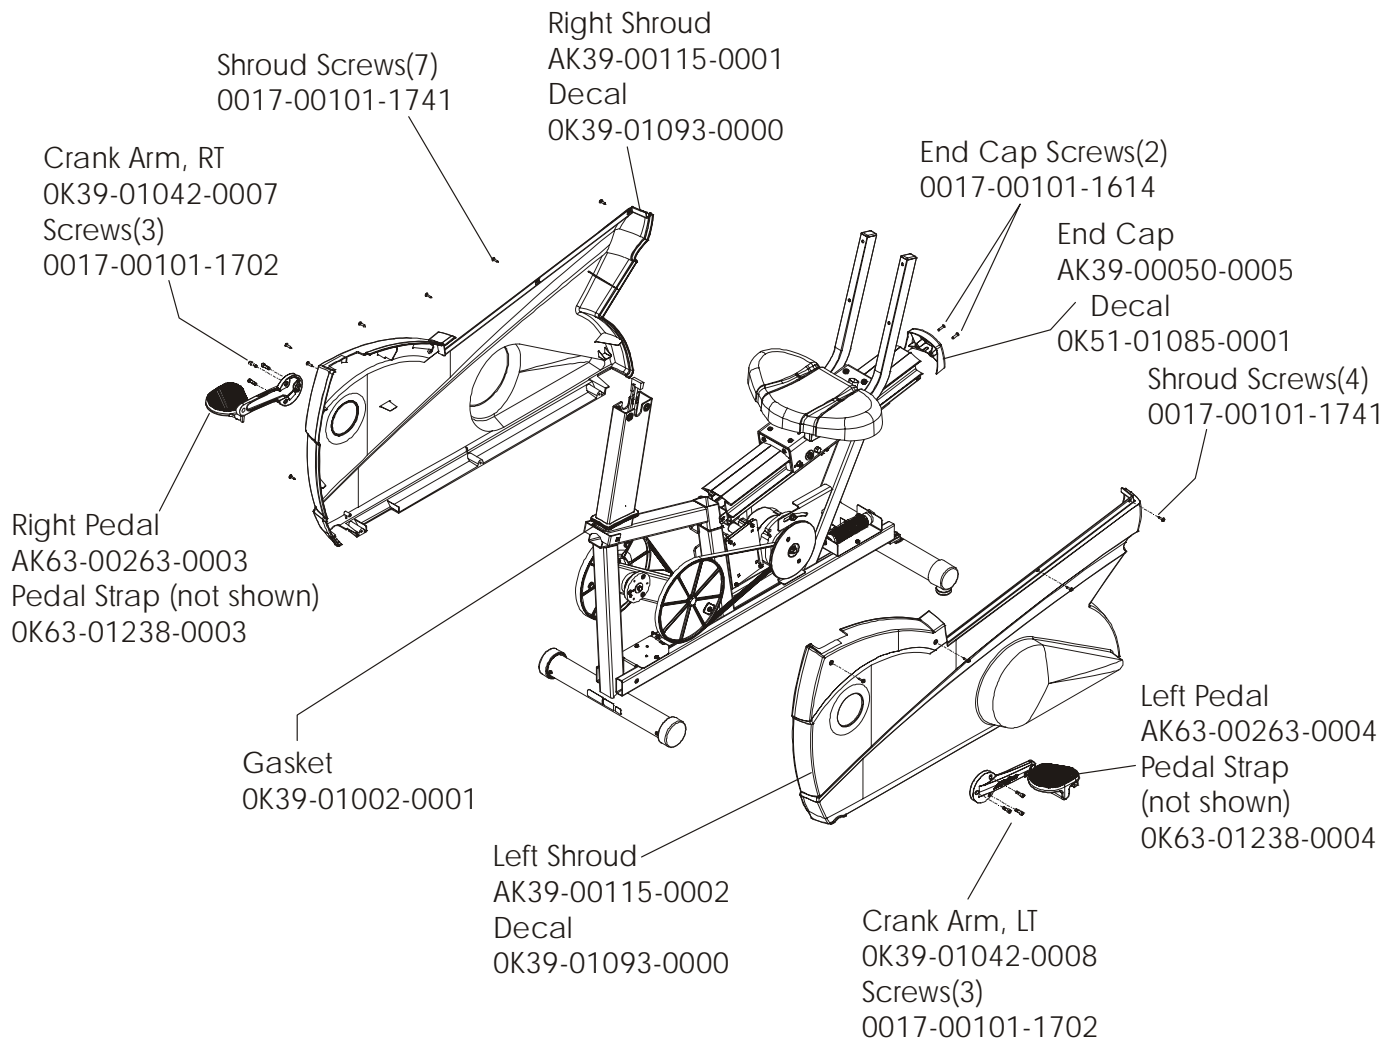

ARCTIC SILVER 93R
Shrouds, End Cap and Pedals

93R-0XXX-04
S/N 100000 and UP