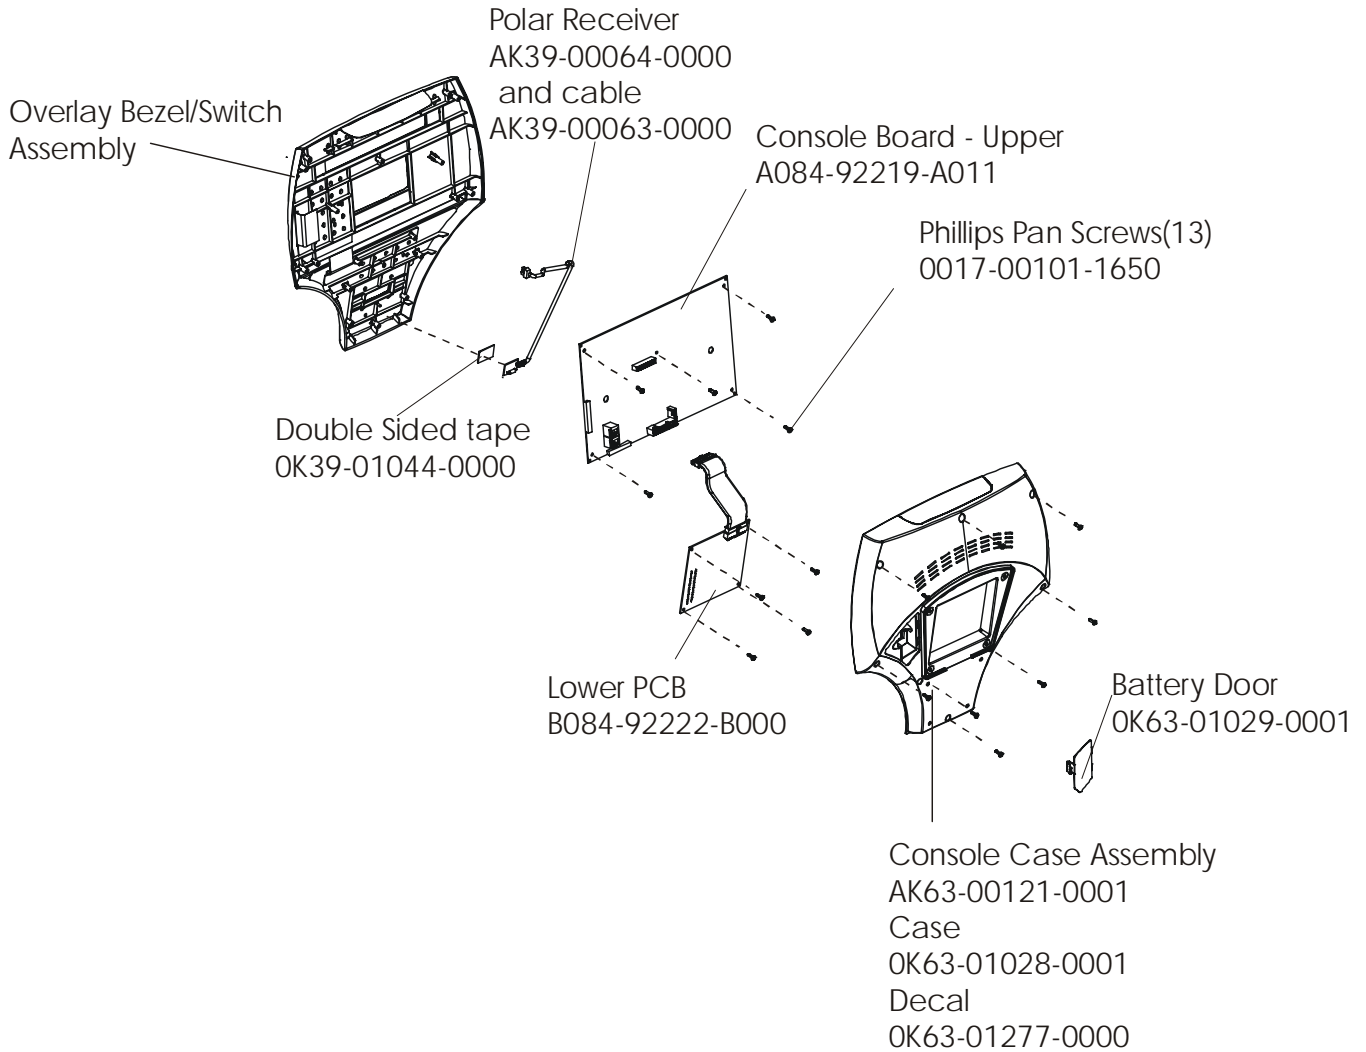

# LifeFitness

Arctic Silver 95Ri Recumbent Bike

Customer Support Services  
**PARTS MANUAL** rev Nov 2014

**ARCTIC SILVER 95Ri**  
**REFERENCES**

**95R-0XXX-02**  
**S/N CCS100000 and UP**

---

OPERATION MANUAL	M051-00K39-A016
POWER OPTION KIT 120V	GK39-00002-0002
POWER OPTION KIT 240/50V UK	GK39-00002-0004
POWER OPTION KIT 240V+AUS	GK39-00002-0005
POWER OPTION KIT 230/50V CON	GK39-00002-0006
HARDWARE BAG	GK39-00002-0008
TOUCH UP PAINT: SPRAY CAN .5 OZ BOTTLE W/APPLICATOR .33 OZ PEN	0017-00008-0204 0017-00008-0205 0017-00008-0206
SERVICE MANUAL	M051-00K39-A012

	Page
CONSOLE COMPONENTS .....	4
CONSOLE SUPPORT ASSEMBLY .....	6
SHROUDS, END CAP, CRANKARMS AND PEDALS .....	7
BELTS AND 6V BATTERY .....	8
RESISTOR ASSEMBLY .....	9
POWER CONTROL BOARD .....	10
ALTERNATOR W/PULLEY .....	11
CRANKSHAFT AND BEARING ASSEMBLY .....	12
INTERMEDIATE SHAFT AND BEARING ASSEMBLY .....	13
IDLER BRACKET ASSEMBLY.....	14
SEAT ASSEMBLY.....	15
SEAT BOTTOM ASSEMBLY.....	16
SEAT FRAME ASSEMBLY.....	17
SEAT PADS AND ACCESSORY TRAY.....	18
EXTRUSION ASSEMBLY.....	19
SEAT LOCKING ASSEMBLY.....	20
WHEEL AND LEVELER.....	21
CABLES.....	22

**ARCTIC SILVER 95Ri**  
**Console Components**

**95R-0XXX-02**  
**S/N CCS100000 and UP**

Console Assembly	Overlay/Bezel/Switch Assy.
AK39-00070-0001 Eng Met	AK63-00165-0001 Eng Met
AK39-00070-0003 Ger Met	AK63-00165-0003 Ger Met
AK39-00070-0004 Spn Met	AK63-00165-0004 Spn Met
AK39-00070-0006 Jap Met	AK63-00165-0006 Jap Met
AK39-00070-0007 Frn Met	AK63-00165-0007 Frn Met
AK39-00070-0008 Itl Met	AK63-00165-0008 Itl Met
AK39-00070-0009 Dut Met	AK63-00165-0009 Dut Met
AK39-00070-0010 Por Met	AK63-00165-0010 Por Met

**ARCTIC SILVER 95Ri**  
**Shrouds, End cap and Pedals**

**95R-0XXX-02**  
**S/N CCS100000 and UP**

**ARCTIC SILVER 95Ri**  
**Belts and 6V Battery**

**95R-0XXX-02**  
**S/N CCS100000 and UP**

**ARCTIC SILVER 95Ri**  
**Resistor Assembly – AK39-00020-0001**