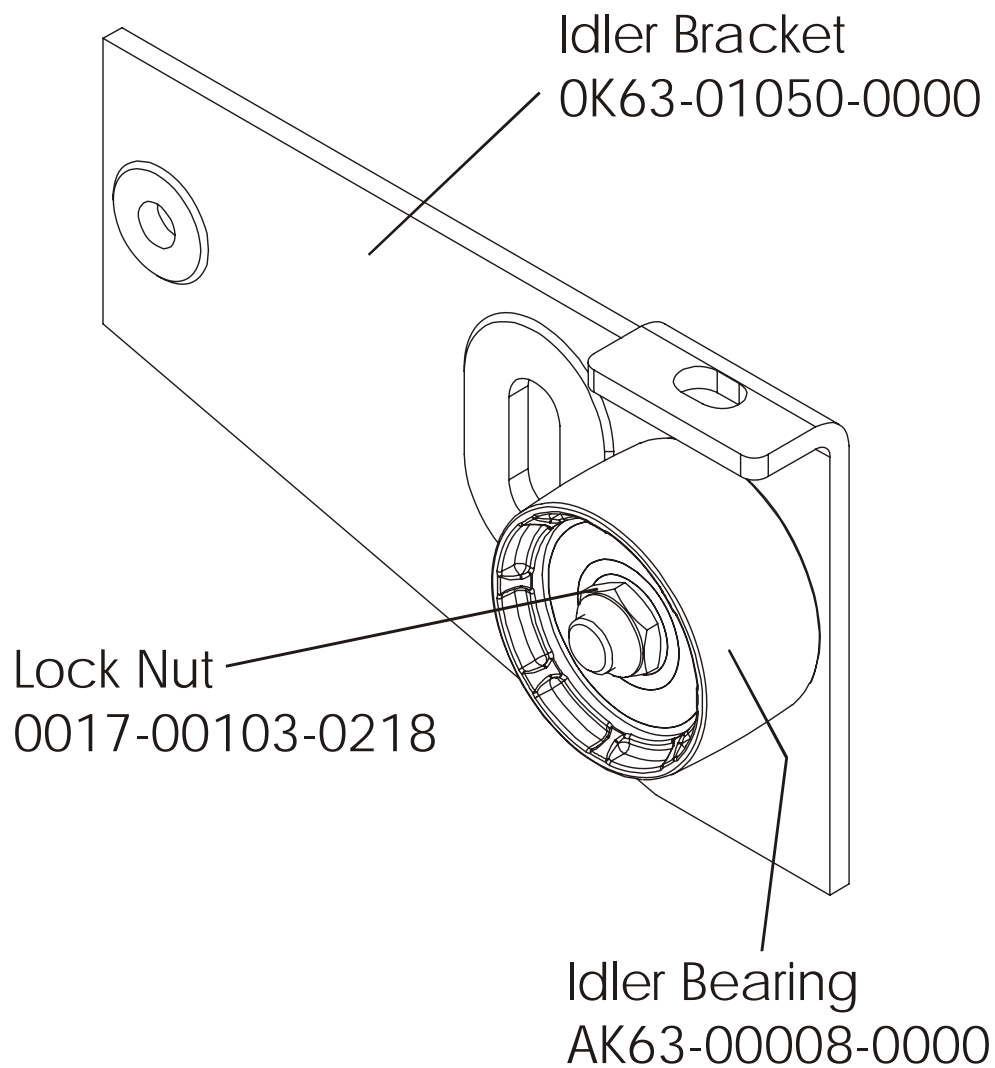

Idler Bracket Assembly – AK63-00021-0000