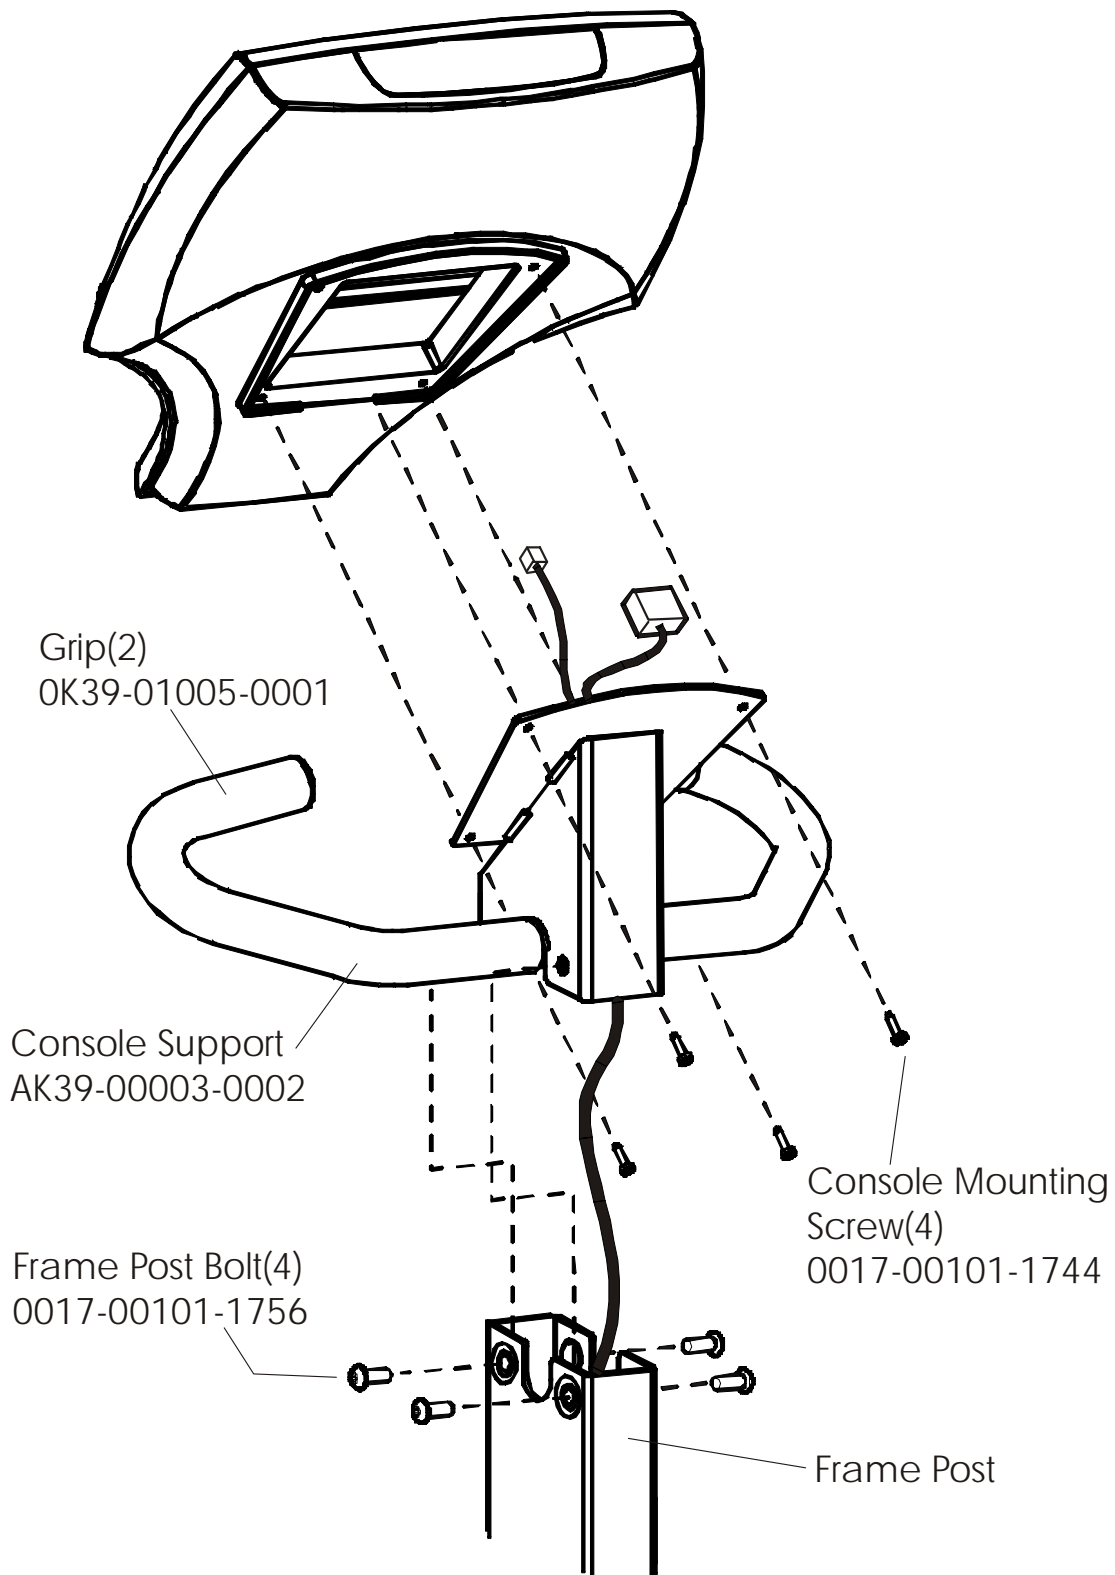

# LifeFitness

Arctic Silver 95Ri Recumbent Bike

Customer Support Services  
**PARTS MANUAL** rev Nov 2014

**ARCTIC SILVER 95Ri**  
**REFERENCES**

**95R-0XXX-02**  
**S/N CCS100000 and UP**

---

OPERATION MANUAL	M051-00K39-A016
POWER OPTION KIT 120V	GK39-00002-0002
POWER OPTION KIT 240/50V UK	GK39-00002-0004
POWER OPTION KIT 240V+AUS	GK39-00002-0005
POWER OPTION KIT 230/50V CON	GK39-00002-0006
HARDWARE BAG	GK39-00002-0008
TOUCH UP PAINT: SPRAY CAN .5 OZ BOTTLE W/APPLICATOR .33 OZ PEN	0017-00008-0204 0017-00008-0205 0017-00008-0206
SERVICE MANUAL	M051-00K39-A012

	Page
CONSOLE COMPONENTS .....	4
CONSOLE SUPPORT ASSEMBLY .....	6
SHROUDS, END CAP, CRANKARMS AND PEDALS .....	7
BELTS AND 6V BATTERY .....	8
RESISTOR ASSEMBLY .....	9
POWER CONTROL BOARD .....	10
ALTERNATOR W/PULLEY .....	11
CRANKSHAFT AND BEARING ASSEMBLY .....	12
INTERMEDIATE SHAFT AND BEARING ASSEMBLY .....	13
IDLER BRACKET ASSEMBLY.....	14
SEAT ASSEMBLY.....	15
SEAT BOTTOM ASSEMBLY.....	16
SEAT FRAME ASSEMBLY.....	17
SEAT PADS AND ACCESSORY TRAY.....	18
EXTRUSION ASSEMBLY.....	19
SEAT LOCKING ASSEMBLY.....	20
WHEEL AND LEVELER.....	21
CABLES.....	22

**ARCTIC SILVER 95Ri**  
**Shrouds, End cap and Pedals**

**95R-0XXX-02**  
**S/N CCS100000 and UP**

**ARCTIC SILVER 95Ri**  
**Belts and 6V Battery**

**95R-0XXX-02**  
**S/N CCS100000 and UP**

**ARCTIC SILVER 95Ri**  
**Resistor Assembly – AK39-00020-0001**