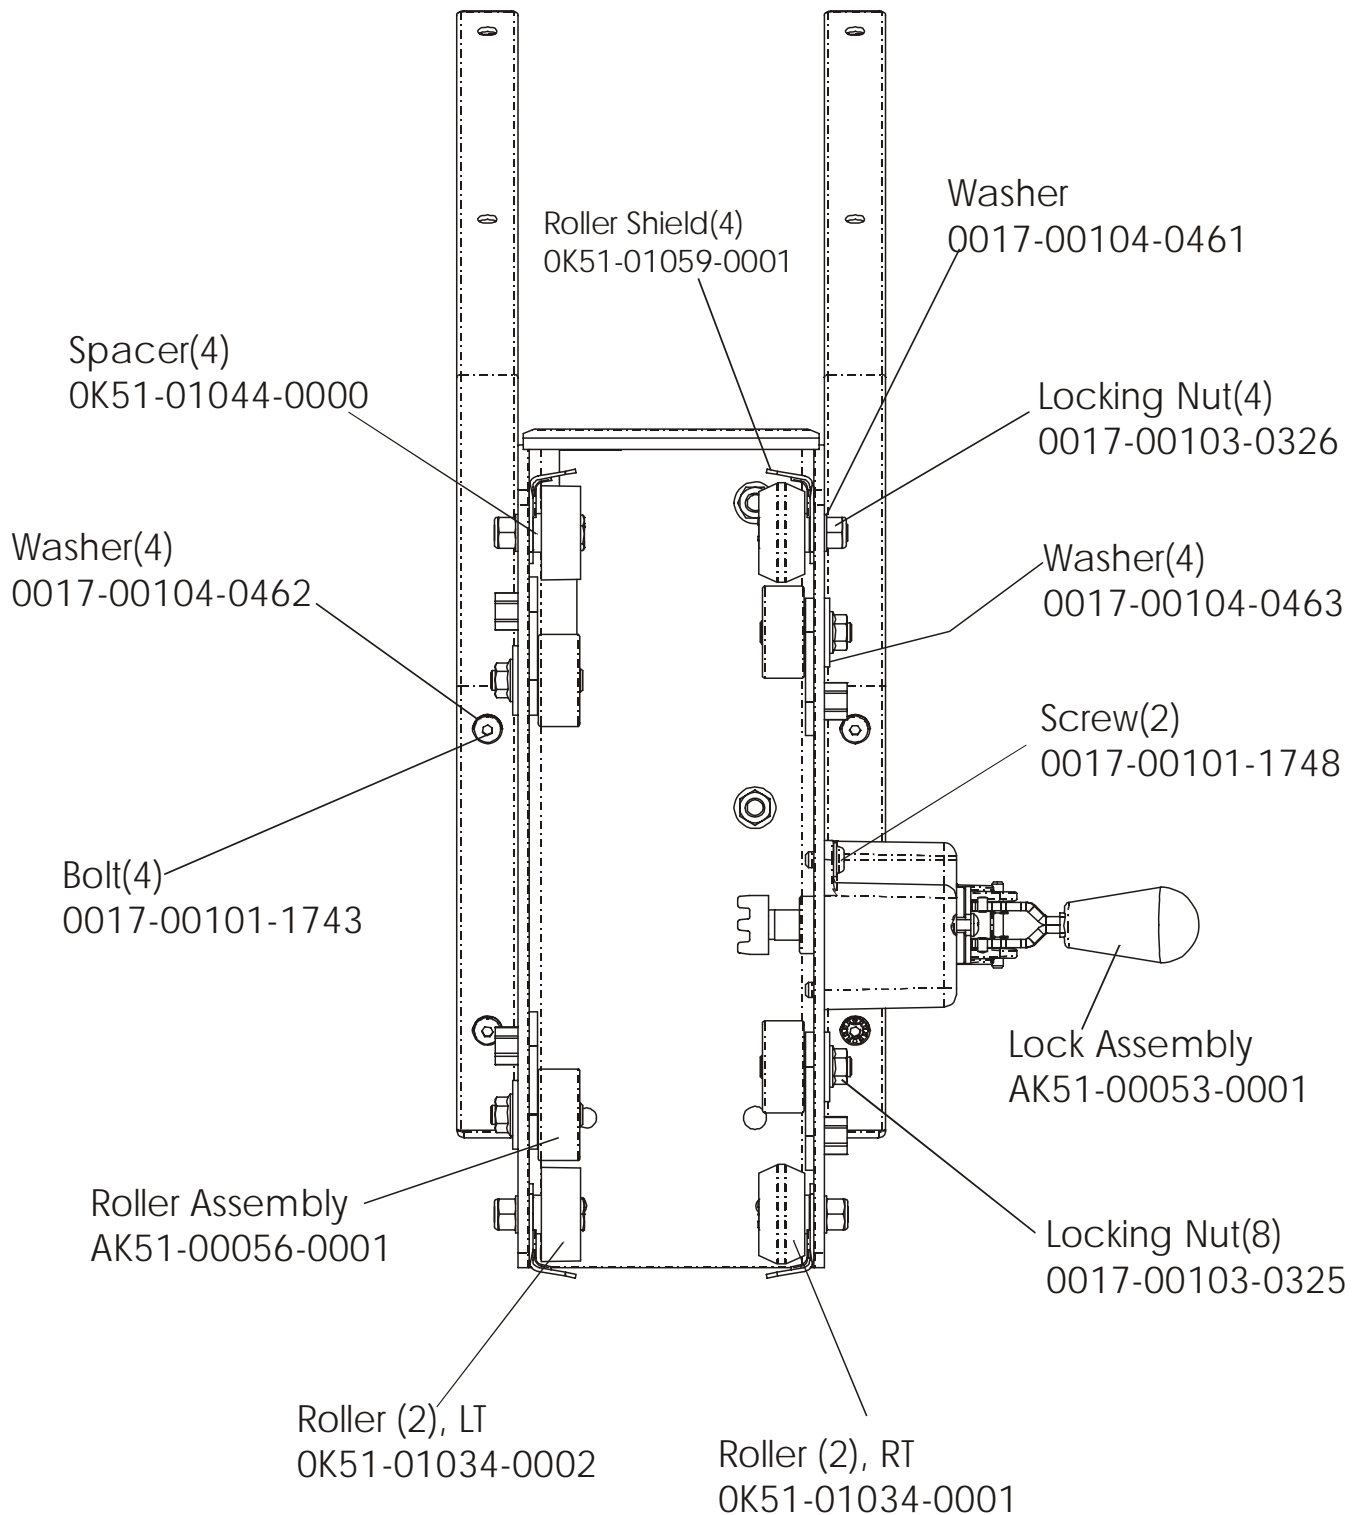

ARCTIC SILVER 95Ri
Seat Assembly - Bottom

95R-0XXX-02
S/N CCS10000 and UP