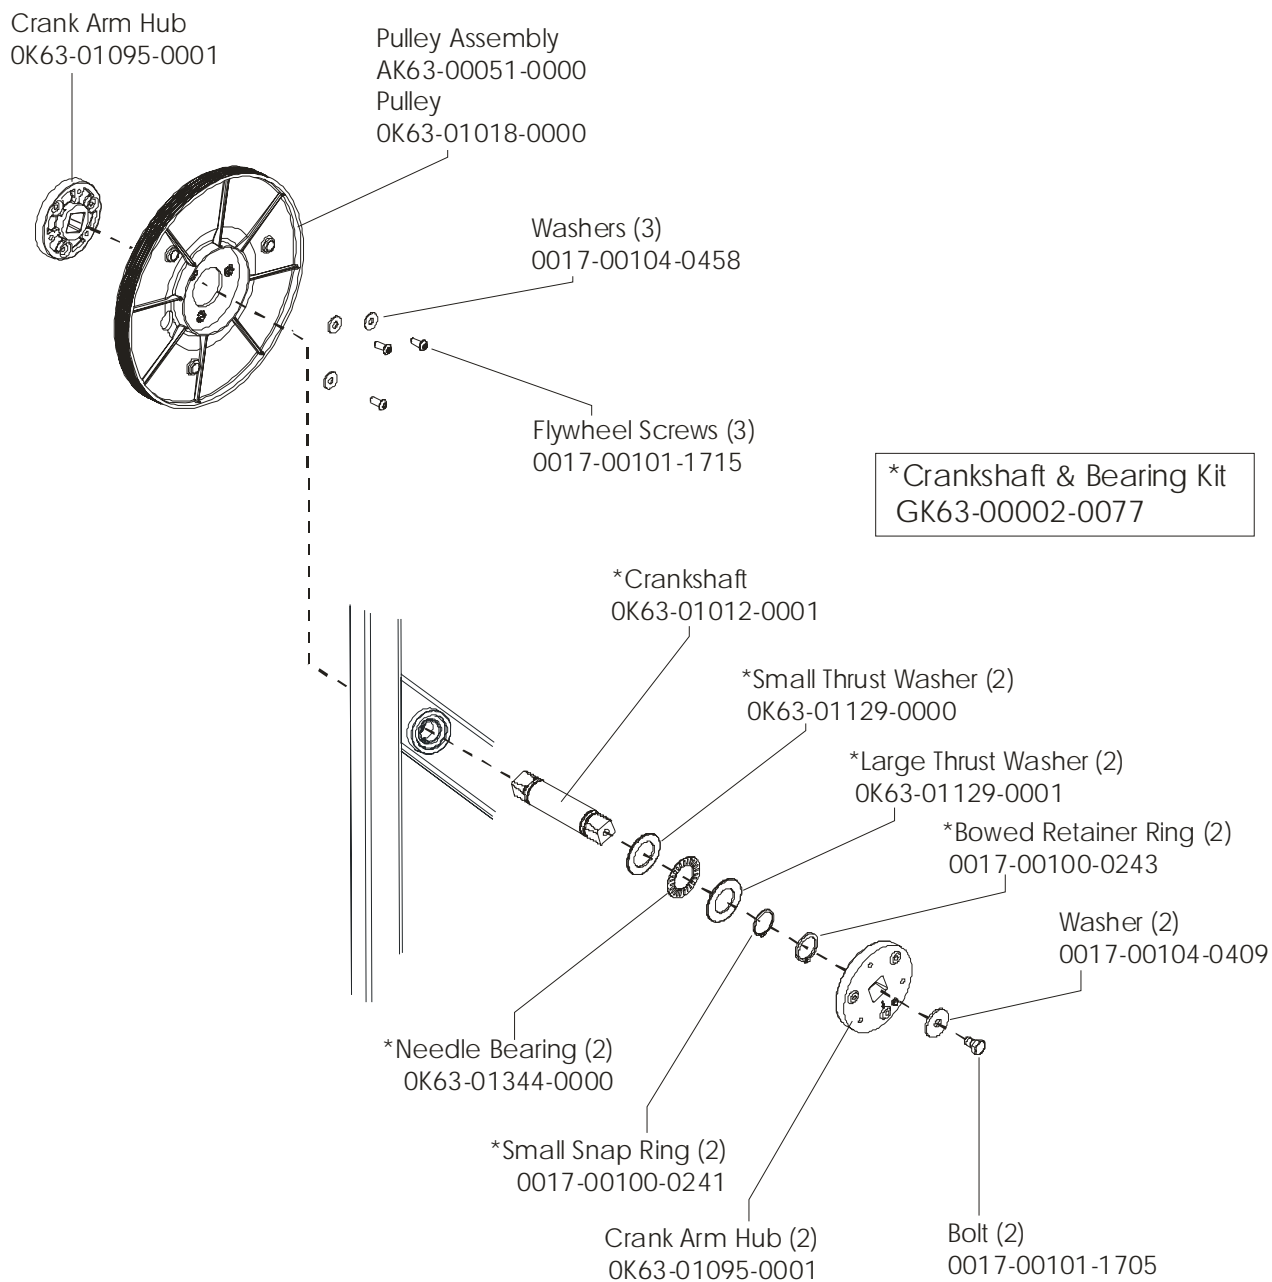

**95R-0XXX-02**  
**S/N CCS100000 and UP**

Assembly Number – AK63-00093-0000

## Crank Shaft and Bearing Assembly

95R-0XXX-02  
S/N CCS100000 and UP

**ARCTIC SILVER 95Ri**  
**Intermediate Shaft and Bearing Assembly**

**95R-0XXX-02**  
**S/N CCS10000 and UP**

Clutch Assembly  
GK63-00002-0079  
(not included in kit)