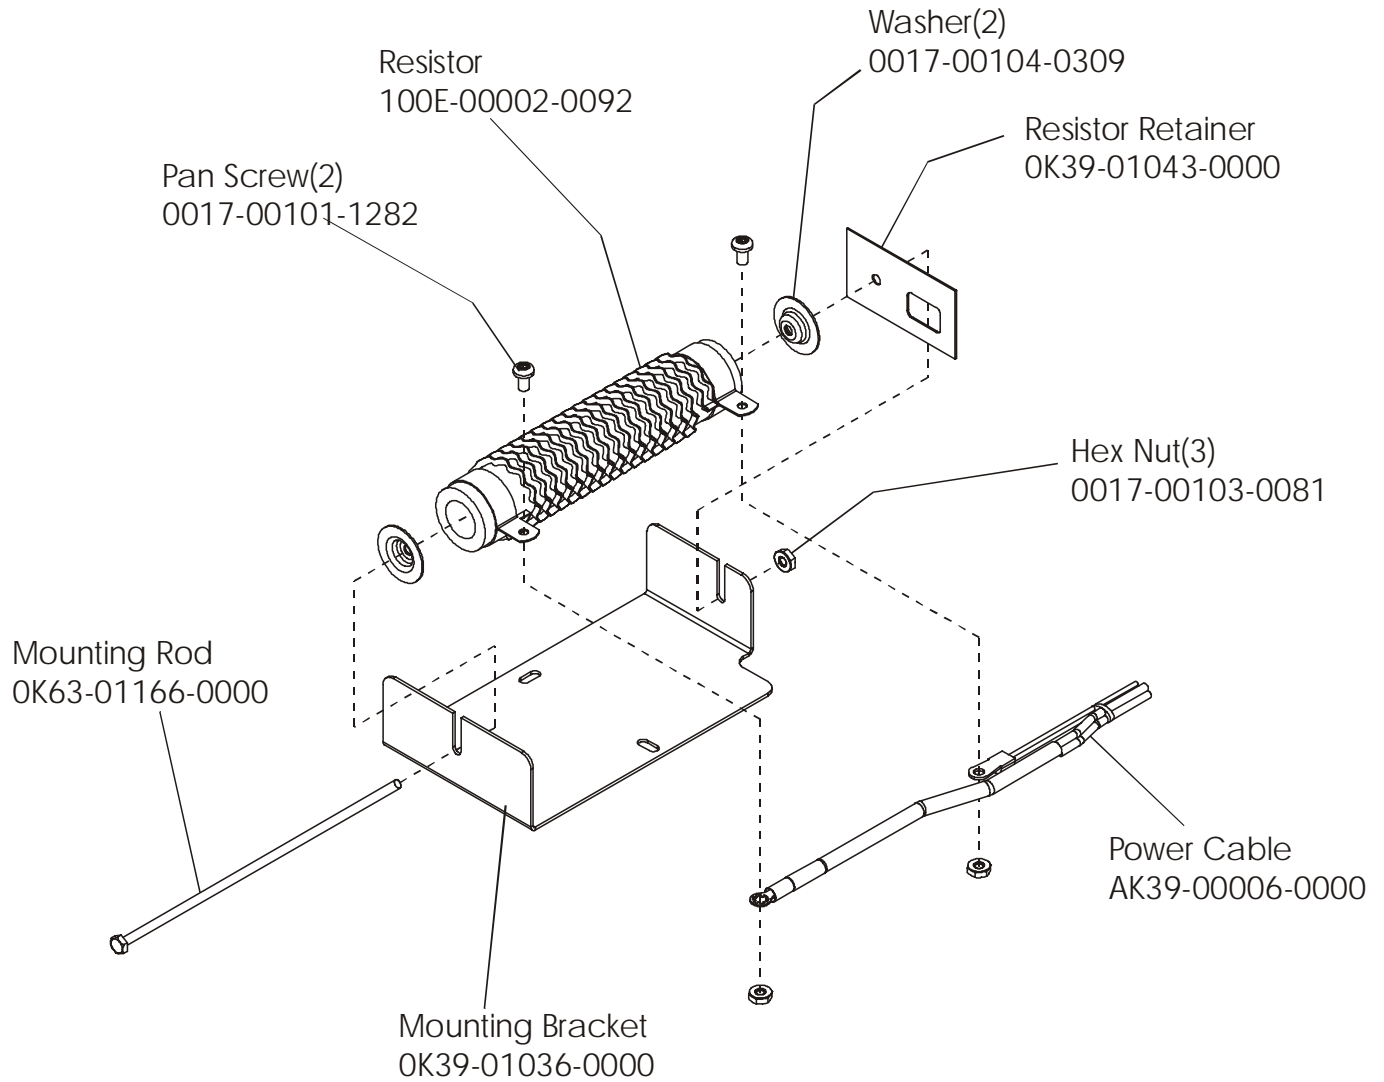

ARCTIC SILVER 95Ri
Resistor Assembly – AK39-00020-0001

95R-0XXX-02
S/N CCS100000 and UP