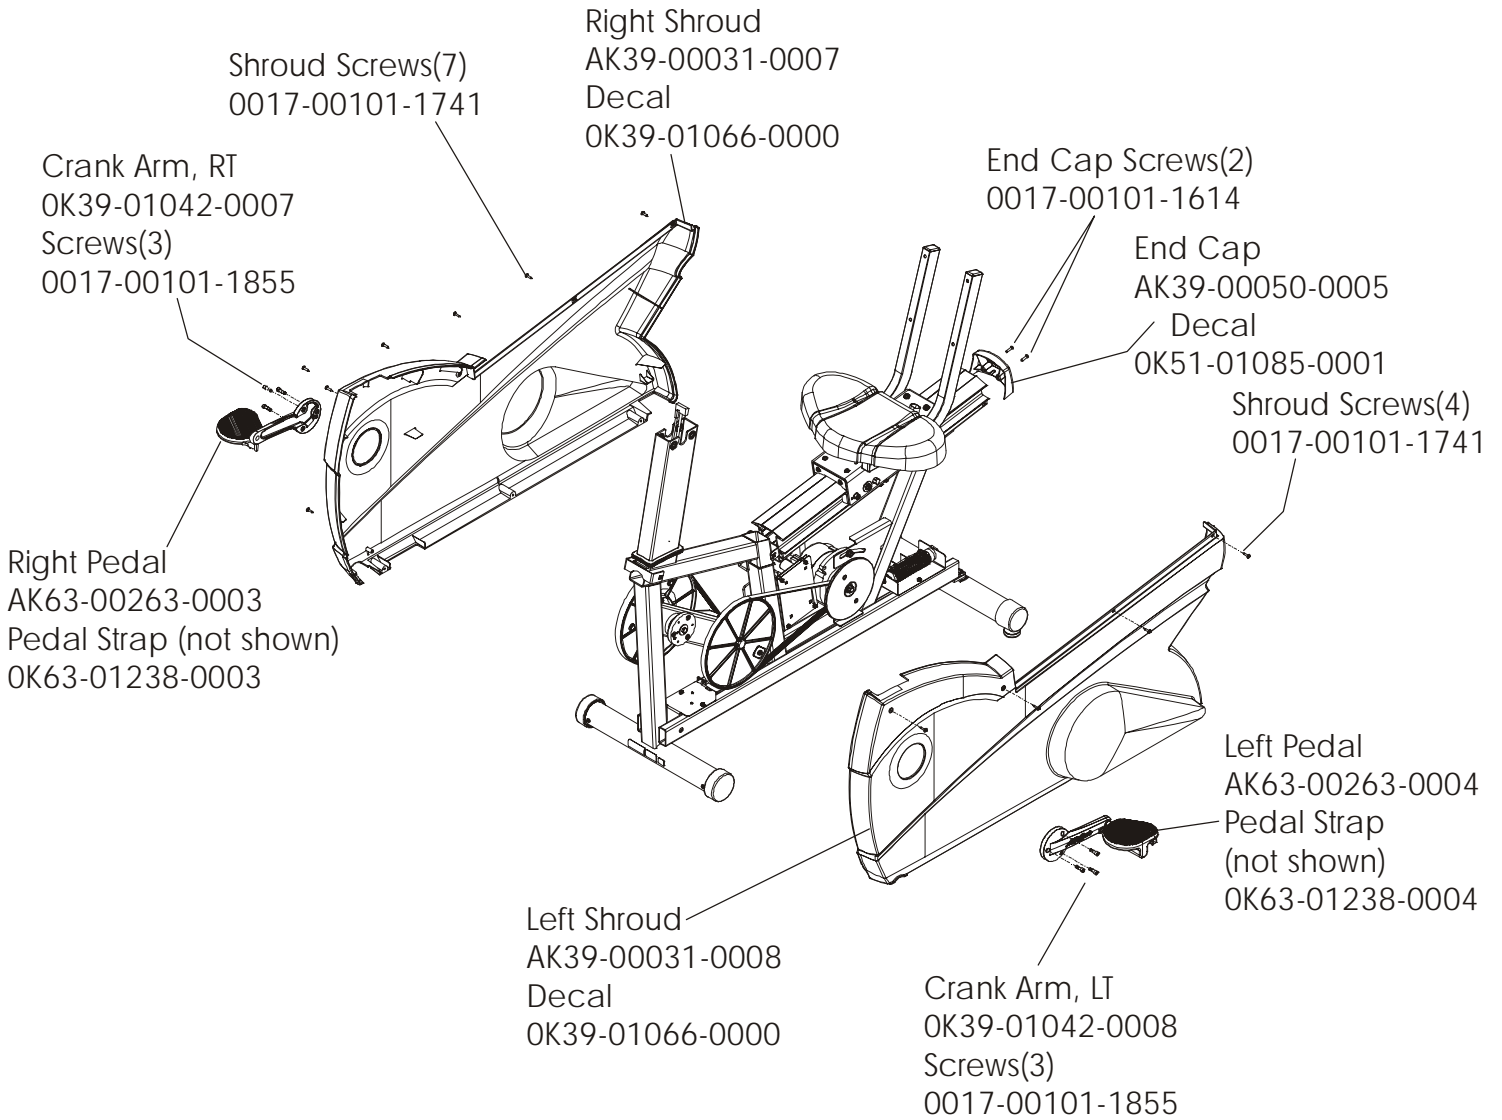

ARCTIC SILVER 95Ri
Shrouds, End cap and Pedals

95R-0XXX-02
S/N CCS100000 and UP