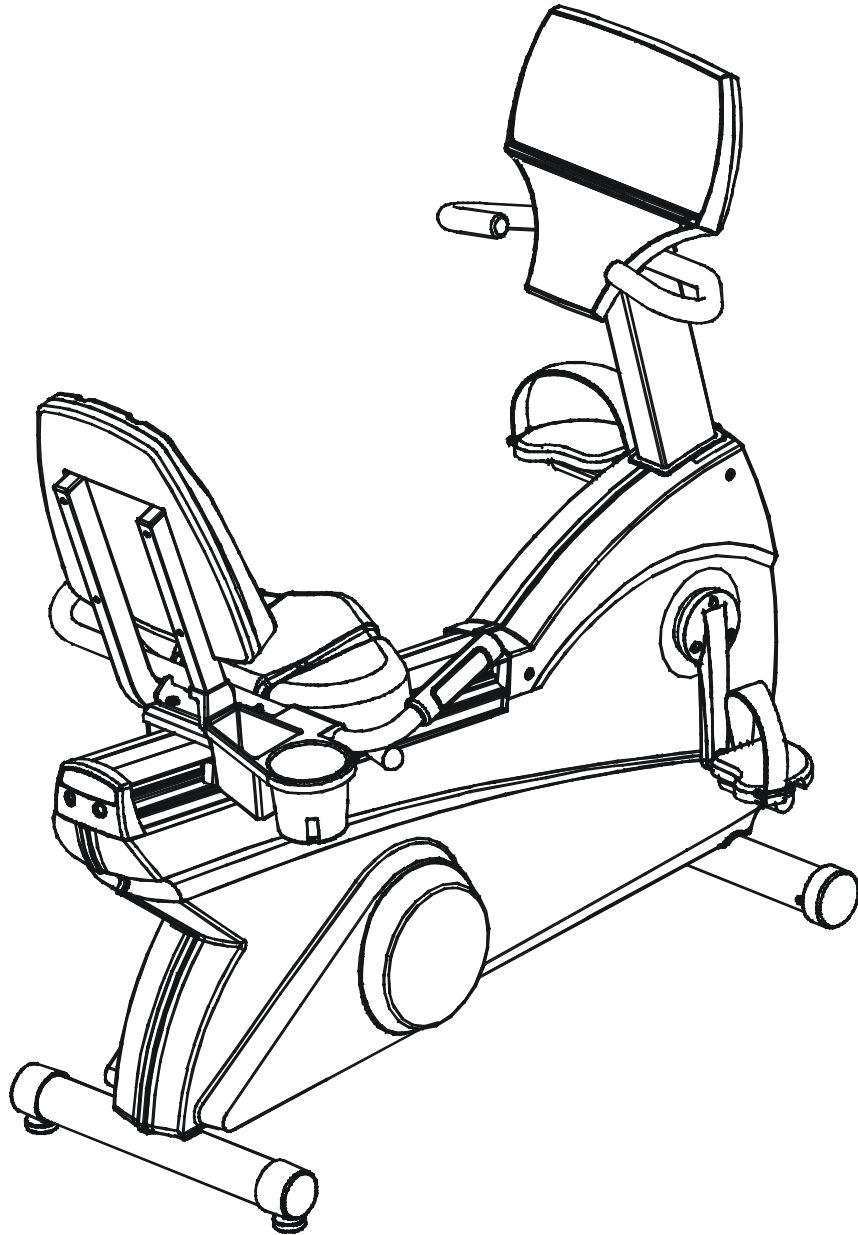

# LifeFitness

Arctic Silver 95Ri Recumbent Bike

Customer Support Services  
**PARTS MANUAL** rev Nov 2014

**ARCTIC SILVER 95Ri**  
**REFERENCES**

**95R-0XXX-02**  
**S/N CCS100000 and UP**

---

OPERATION MANUAL	M051-00K39-A016
POWER OPTION KIT 120V	GK39-00002-0002
POWER OPTION KIT 240/50V UK	GK39-00002-0004
POWER OPTION KIT 240V+AUS	GK39-00002-0005
POWER OPTION KIT 230/50V CON	GK39-00002-0006
HARDWARE BAG	GK39-00002-0008
TOUCH UP PAINT: SPRAY CAN .5 OZ BOTTLE W/APPLICATOR .33 OZ PEN	0017-00008-0204 0017-00008-0205 0017-00008-0206
SERVICE MANUAL	M051-00K39-A012

	Page
CONSOLE COMPONENTS .....	4
CONSOLE SUPPORT ASSEMBLY .....	6
SHROUDS, END CAP, CRANKARMS AND PEDALS .....	7
BELTS AND 6V BATTERY .....	8
RESISTOR ASSEMBLY .....	9
POWER CONTROL BOARD .....	10
ALTERNATOR W/PULLEY .....	11
CRANKSHAFT AND BEARING ASSEMBLY .....	12
INTERMEDIATE SHAFT AND BEARING ASSEMBLY .....	13
IDLER BRACKET ASSEMBLY.....	14
SEAT ASSEMBLY.....	15
SEAT BOTTOM ASSEMBLY.....	16
SEAT FRAME ASSEMBLY.....	17
SEAT PADS AND ACCESSORY TRAY.....	18
EXTRUSION ASSEMBLY.....	19
SEAT LOCKING ASSEMBLY.....	20
WHEEL AND LEVELER.....	21
CABLES.....	22