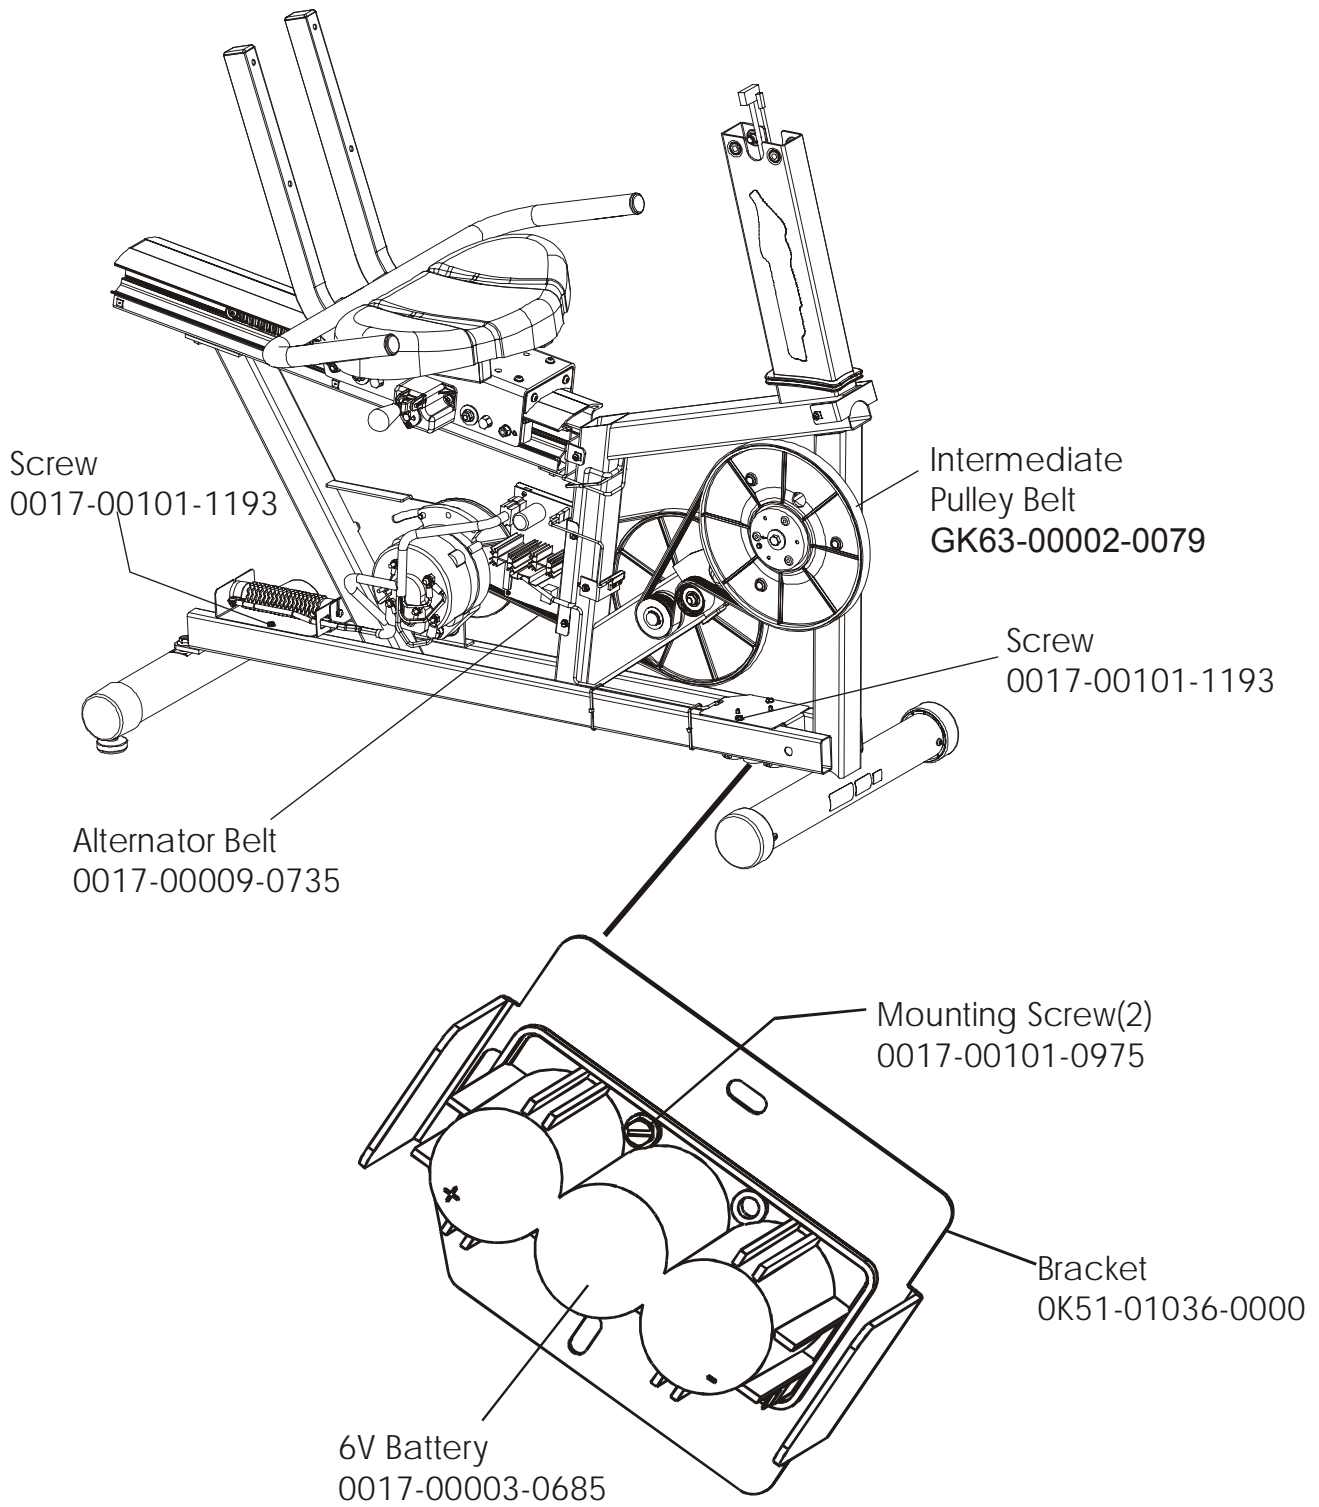

	Page
CONSOLE COMPONENTS .....	4
CONSOLE SUPPORT ASSEMBLY .....	6
SHROUDS, END CAP, CRANKARMS AND PEDALS .....	7
BELTS AND 6V BATTERY .....	8
RESISTOR ASSEMBLY .....	9
POWER CONTROL BOARD .....	10
ALTERNATOR W/PULLEY .....	11
CRANKSHAFT AND BEARING ASSEMBLY .....	12
INTERMEDIATE SHAFT AND BEARING ASSEMBLY .....	13
IDLER BRACKET ASSEMBLY.....	14
SEAT ASSEMBLY.....	15
SEAT BOTTOM ASSEMBLY.....	16
SEAT FRAME ASSEMBLY.....	17
SEAT PADS AND ACCESSORY TRAY.....	18
EXTRUSION ASSEMBLY.....	19
SEAT LOCKING ASSEMBLY.....	20
WHEEL AND LEVELER.....	21
CABLES.....	22

**ARCTIC SILVER 95Ri**  
**Console Components**

**95R-0XXX-02**  
**S/N CCS100000 and UP**

Console Assembly	Overlay/Bezel/Switch Assy.
AK39-00070-0001 Eng Met	AK63-00165-0001 Eng Met
AK39-00070-0003 Ger Met	AK63-00165-0003 Ger Met
AK39-00070-0004 Spn Met	AK63-00165-0004 Spn Met
AK39-00070-0006 Jap Met	AK63-00165-0006 Jap Met
AK39-00070-0007 Frn Met	AK63-00165-0007 Frn Met
AK39-00070-0008 Itl Met	AK63-00165-0008 Itl Met
AK39-00070-0009 Dut Met	AK63-00165-0009 Dut Met
AK39-00070-0010 Por Met	AK63-00165-0010 Por Met

**ARCTIC SILVER 95Ri**  
**Shrouds, End cap and Pedals**

**95R-0XXX-02**  
**S/N CCS100000 and UP**

**ARCTIC SILVER 95Ri**  
**Belts and 6V Battery**

**95R-0XXX-02**  
**S/N CCS100000 and UP**

**ARCTIC SILVER 95Ri**  
**Resistor Assembly – AK39-00020-0001**