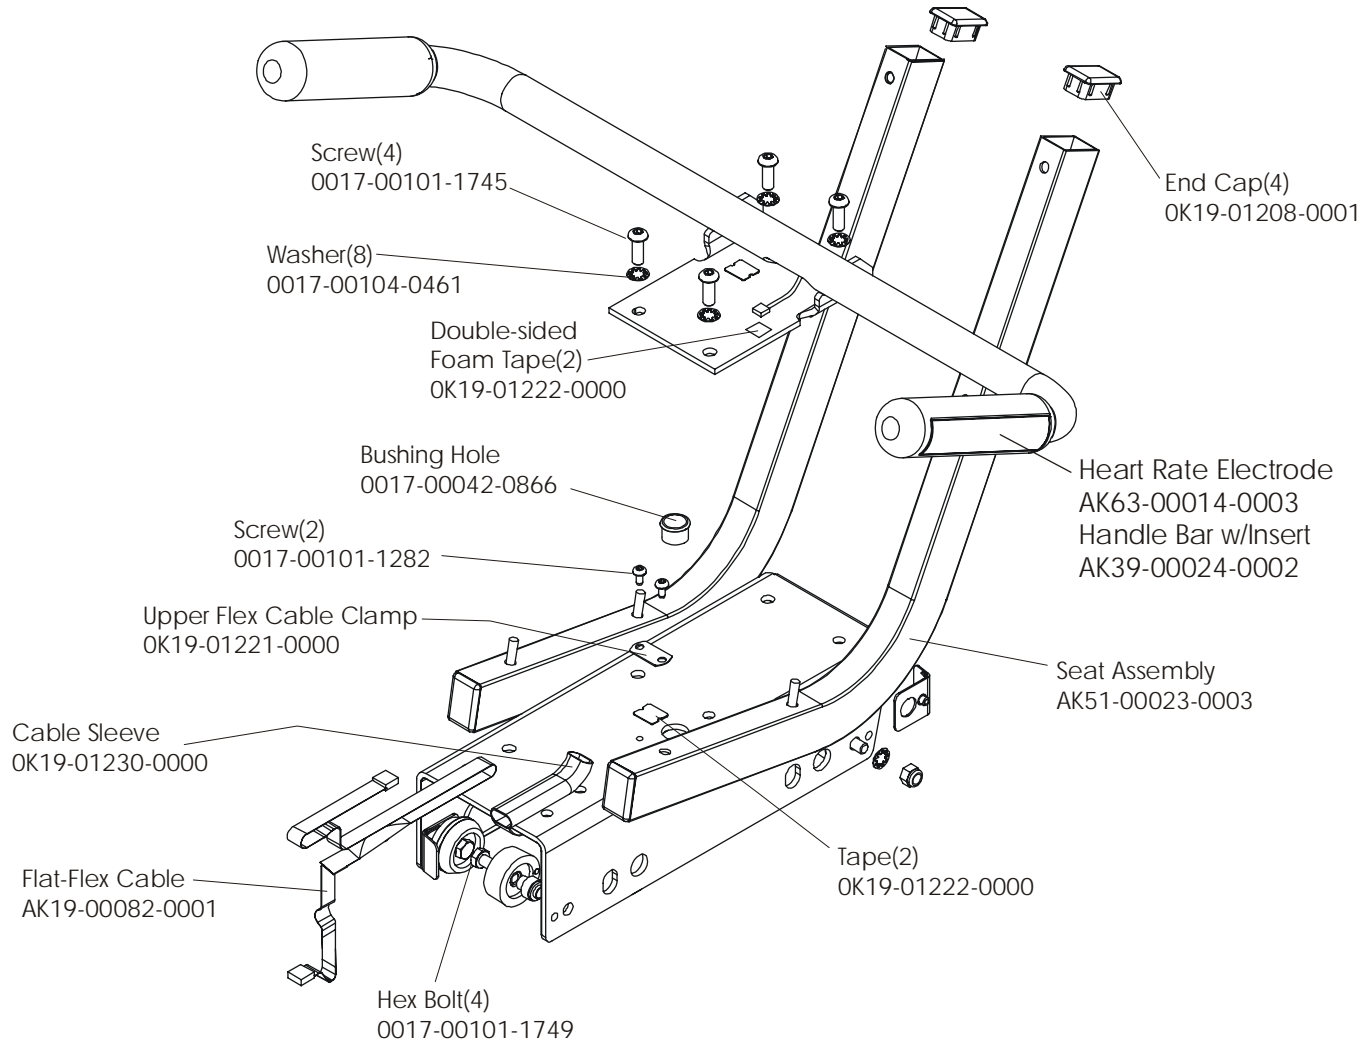

Magnet  
118E-00001-0124  
(not included in kit)

Retaining Ring  
0017-00100-0242

Delrin Washers (2)  
0017-00104-0455

Spacer (not  
available  
separately)

Intermediate  
Bearings (2,  
not available  
separately)

Intermediate Shaft and  
Bearing Assembly Kit  
GK63-00002-0007

Intermediate Pulley  
(not available separately)

Idler Bracket Assembly – AK63-00021-0000

**ARCTIC SILVER 95Ri**  
**Seat Assembly**

**95R-0XXX-02**  
**S/N CCS10000 and UP**

**ARCTIC SILVER 95Ri**  
**Seat Assembly - Bottom**

**95R-0XXX-02**  
**S/N CCS10000 and UP**

**ARCTIC SILVER 95Ri**  
**Seat Frame Assembly**

**95R-0XXX-02**  
**S/N CCS100000 and UP**

**ARCTIC SILVER 95Ri**  
**Seat Pads and Accessory Tray**