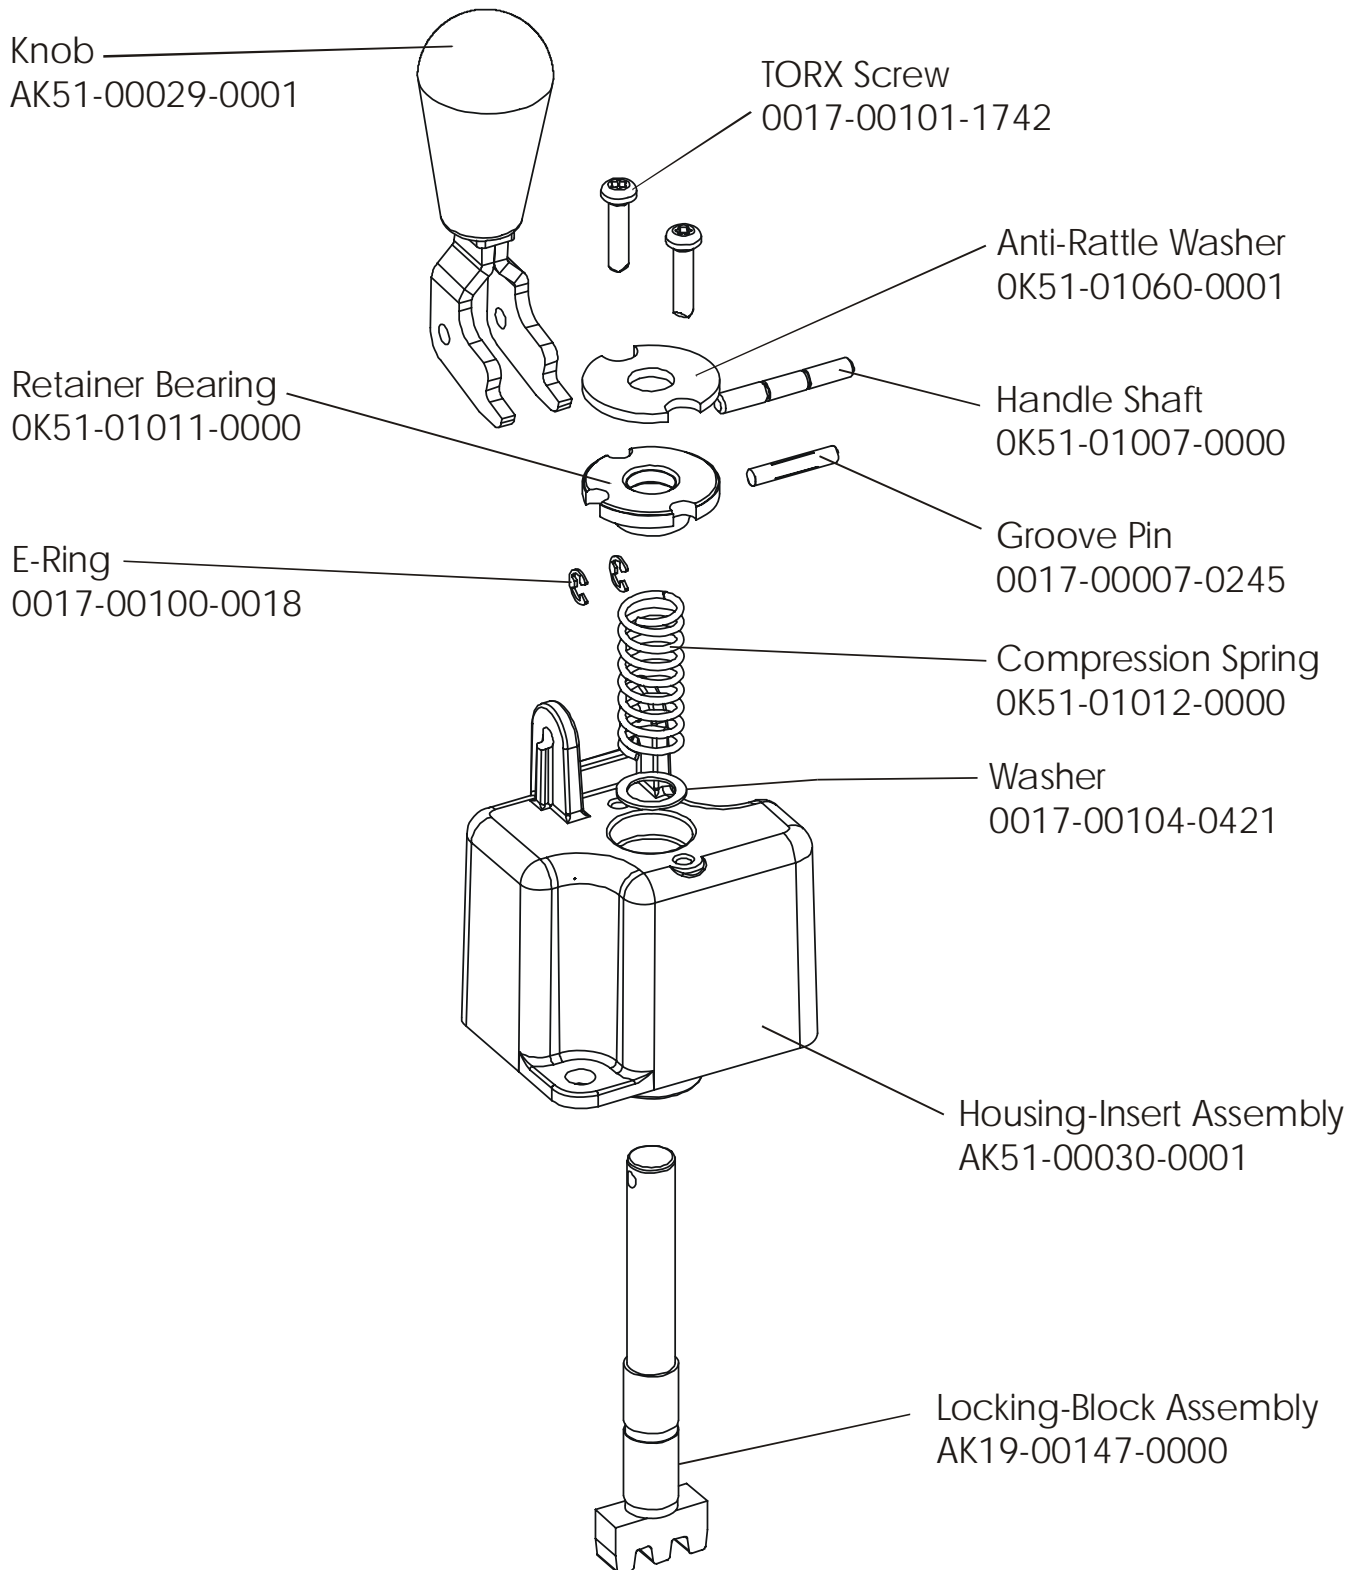

ARCTIC SILVER 95Ri
Locking Assy. – AK51-00053-0001

95R-0XXX-02
S/N CCS100000 and UP