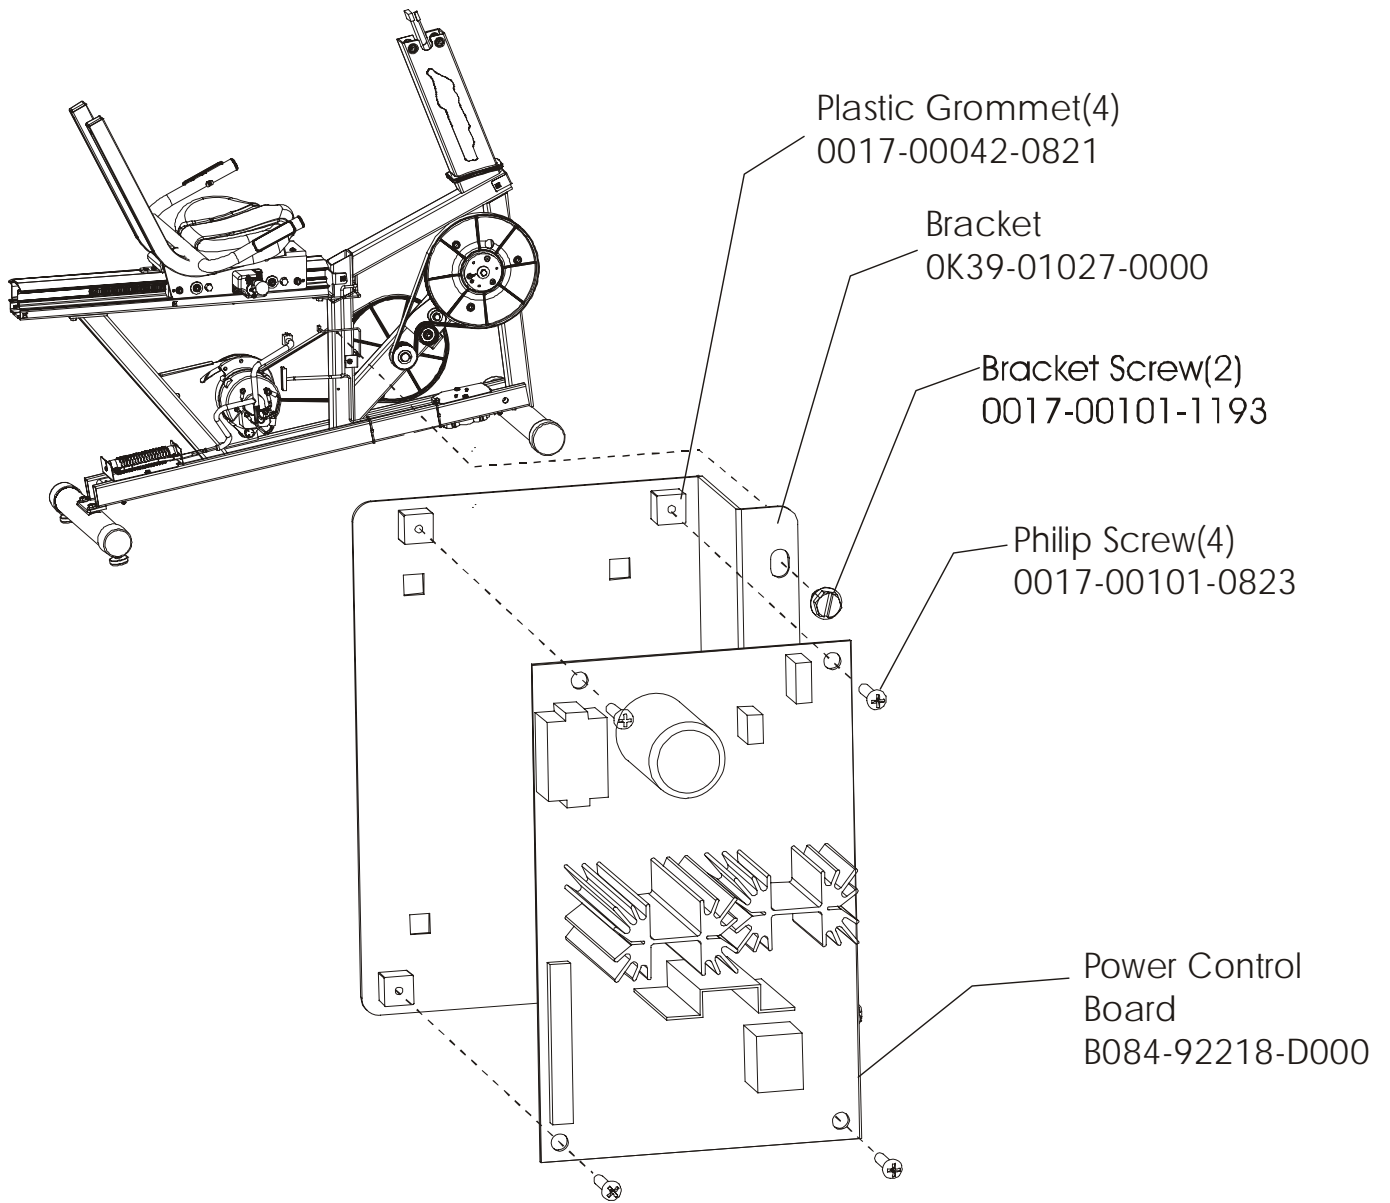

ARCTIC SILVER 95Ri
Power Control Board

95R-0XXX-02
S/N CCS100000 and UP

Assembly Number - AK39-00022-0001