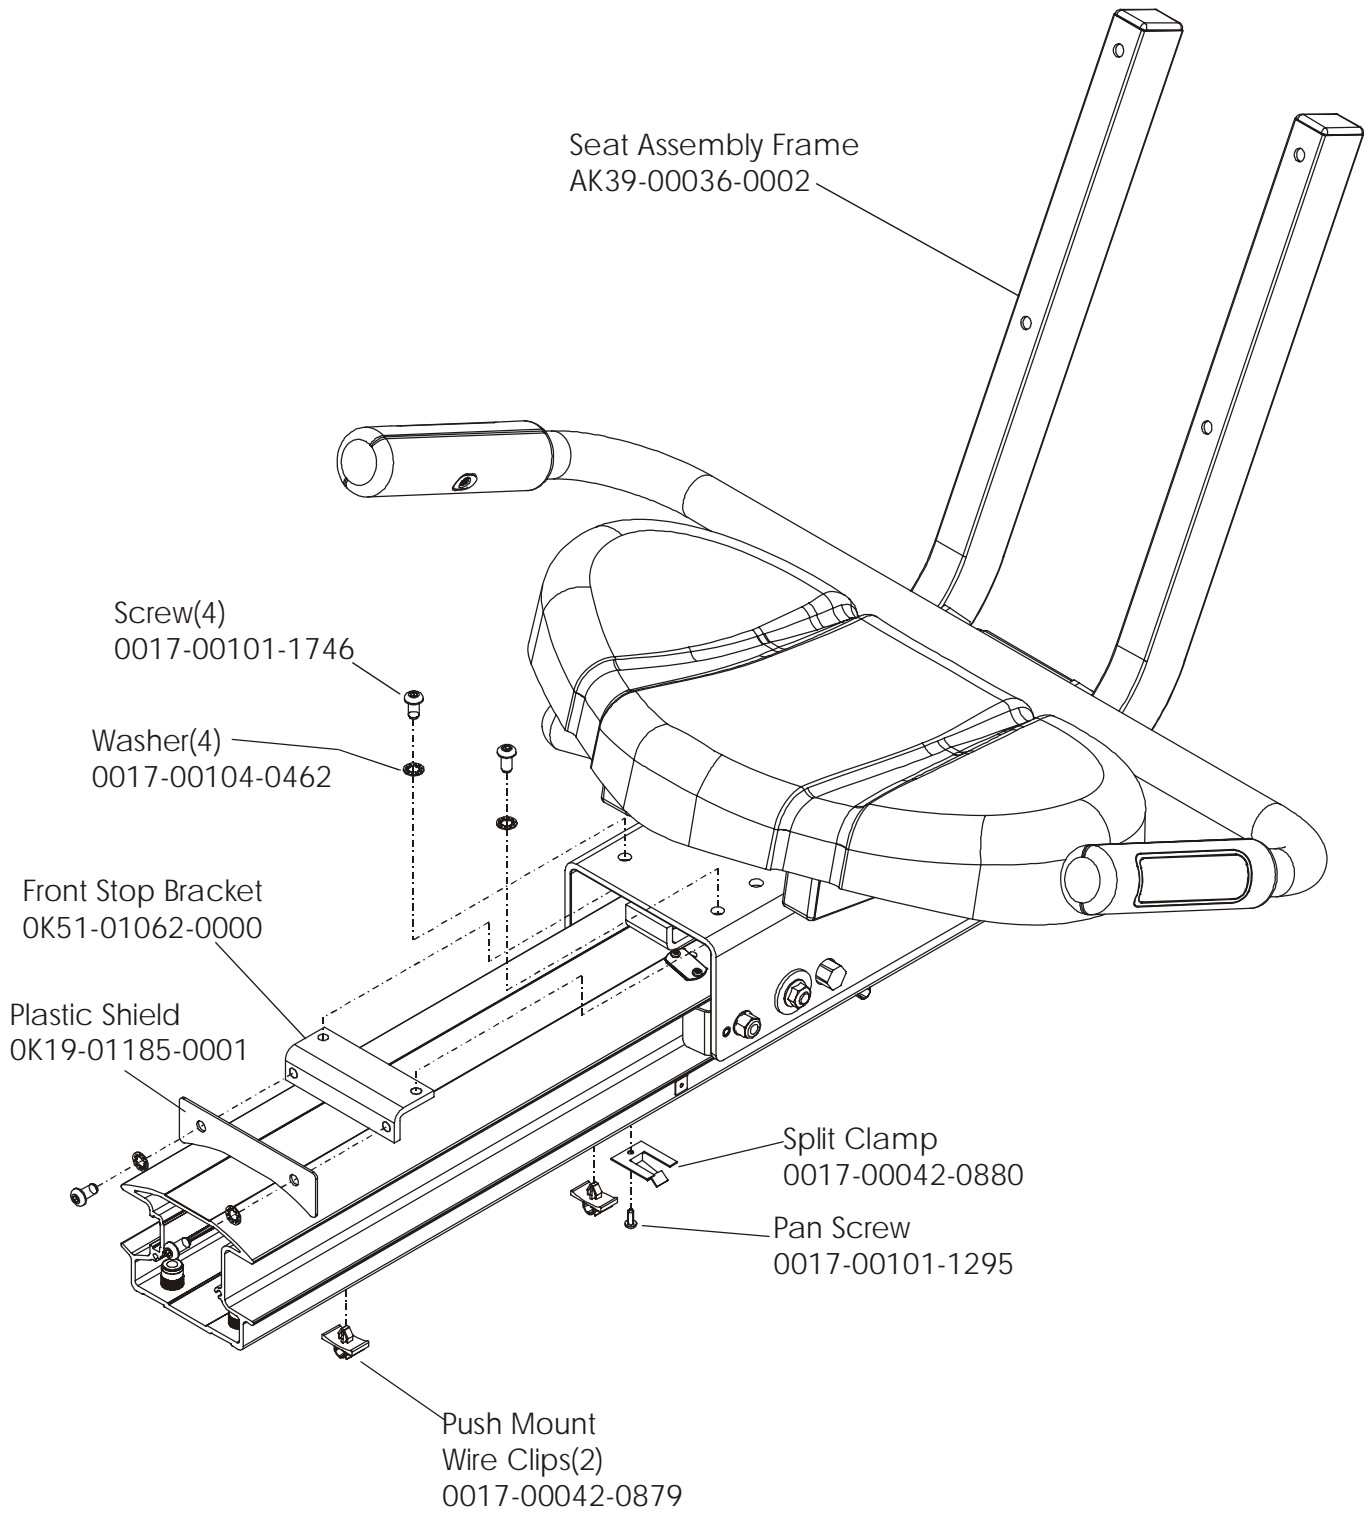

ARCTIC SILVER 95Ri
Seat Frame Assembly

95R-0XXX-02
S/N CCS100000 and UP