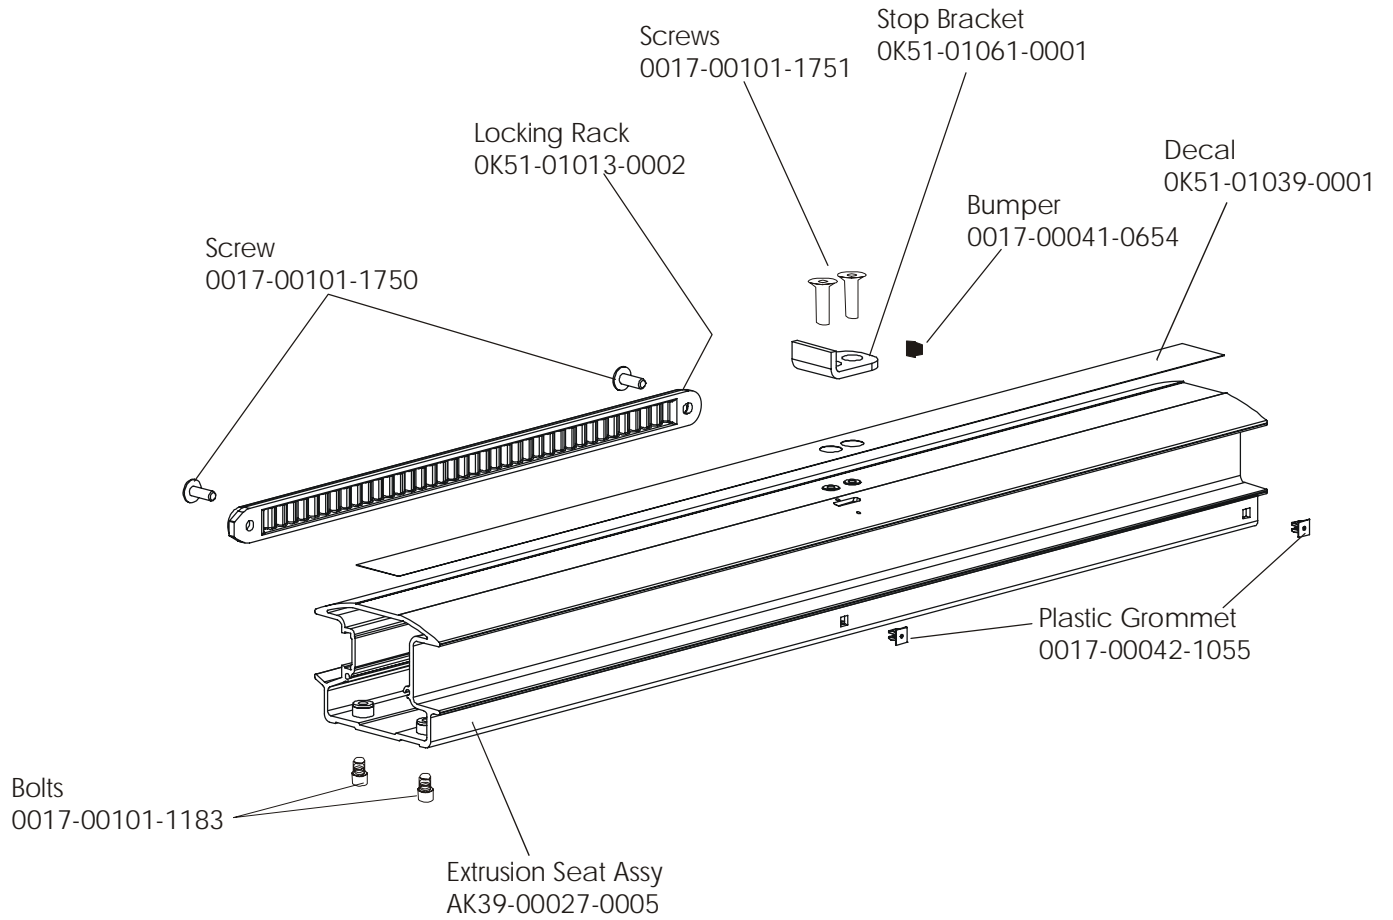

ARCTIC SILVER 95Ri
Extrusion Assy. – AK39-00027-0005

95R-0XXX-02
S/N CCS100000 and UP