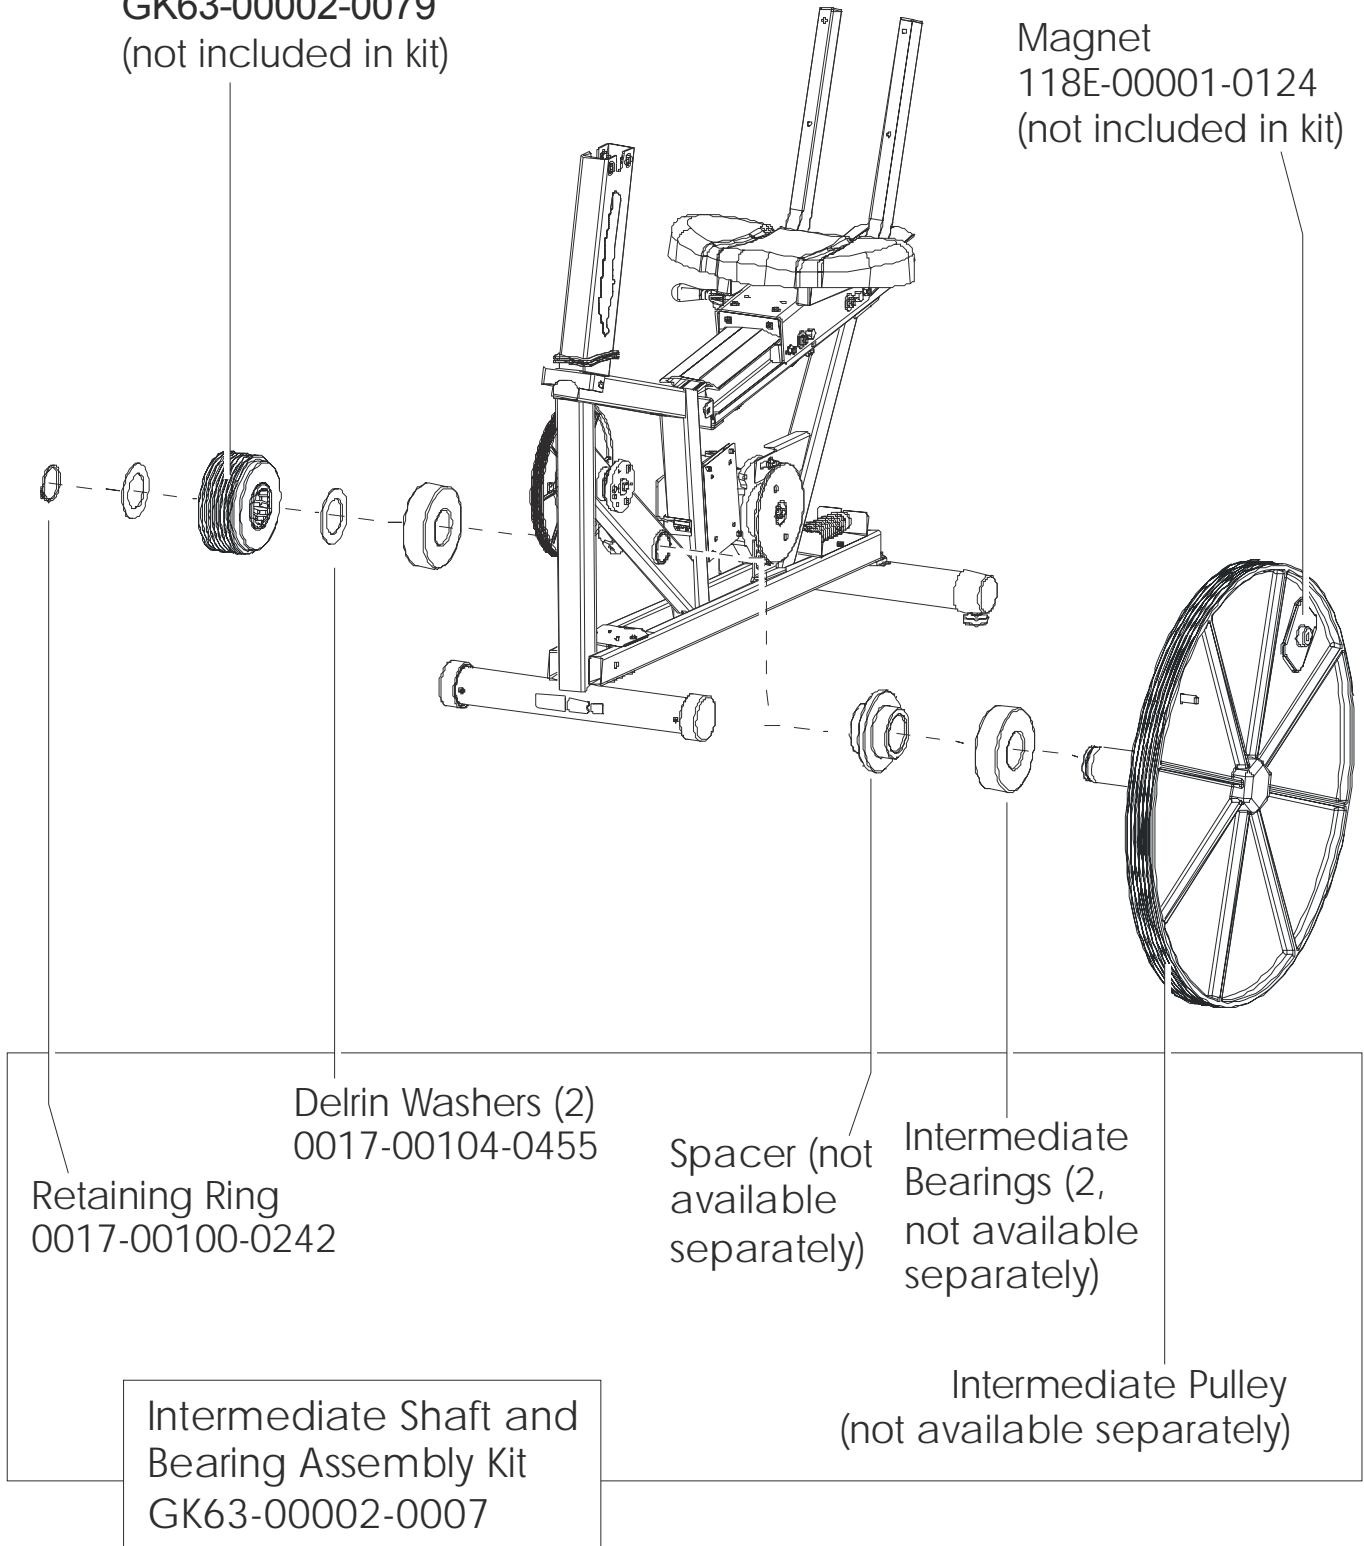

## Crank Shaft and Bearing Assembly

95R-0XXX-02  
S/N CCS100000 and UP

**ARCTIC SILVER 95Ri**  
**Intermediate Shaft and Bearing Assembly**

**95R-0XXX-02**  
**S/N CCS10000 and UP**

Clutch Assembly  
GK63-00002-0079  
(not included in kit)

Magnet  
118E-00001-0124  
(not included in kit)

Retaining Ring  
0017-00100-0242

Delrin Washers (2)  
0017-00104-0455

Spacer (not  
available  
separately)

Intermediate  
Bearings (2,  
not available  
separately)