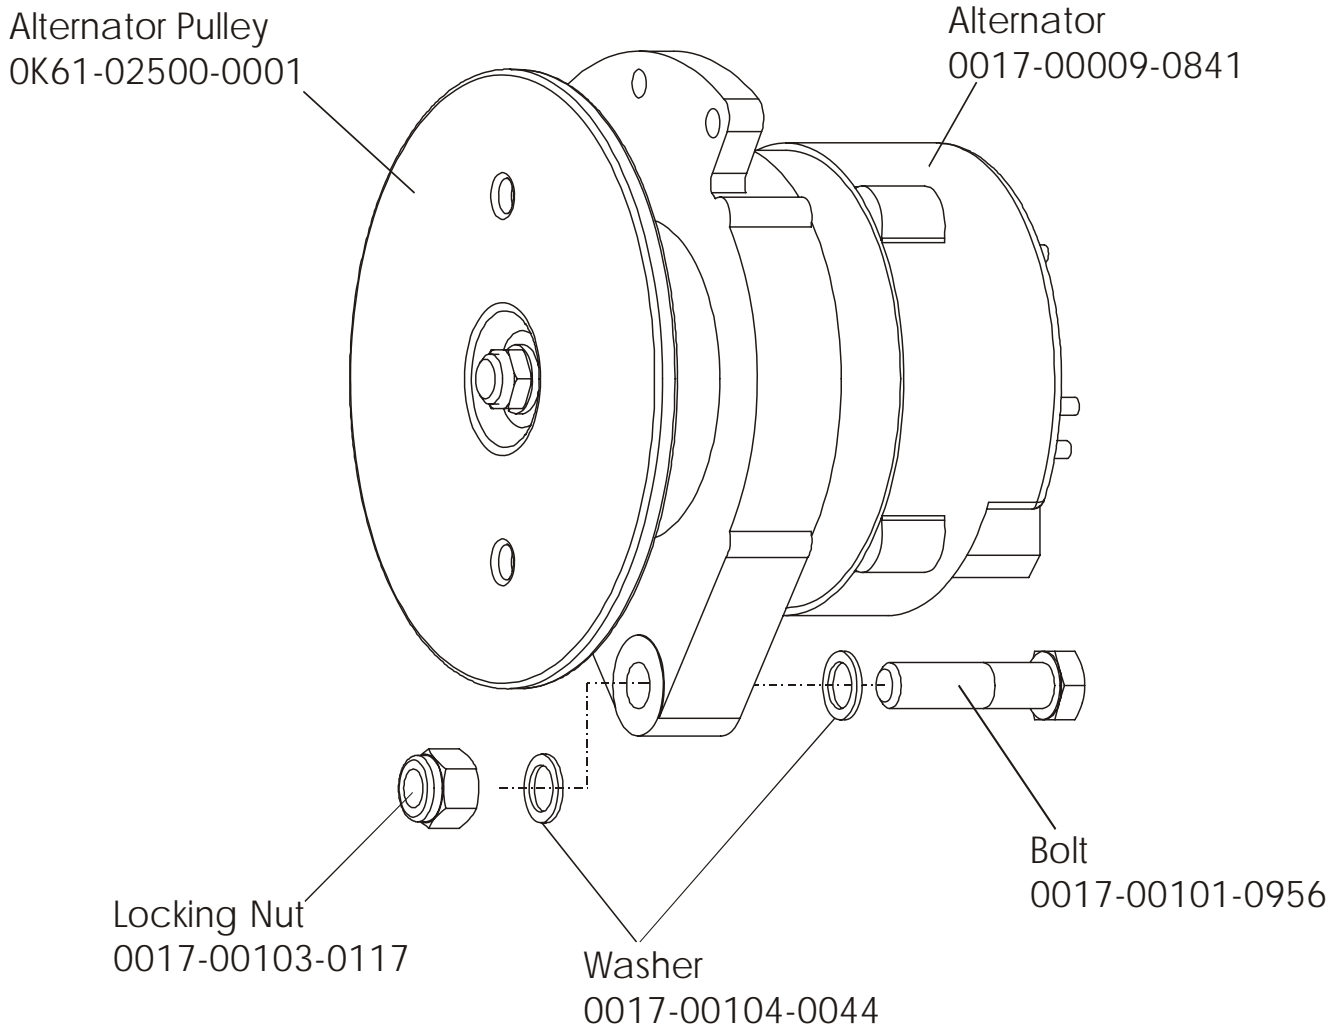

ARCTIC SILVER 95Ri
Alternator w/Pulley Assembly

95R-0XXX-02
S/N CCS100000 and UP

Assembly Number – AK63-00093-0000