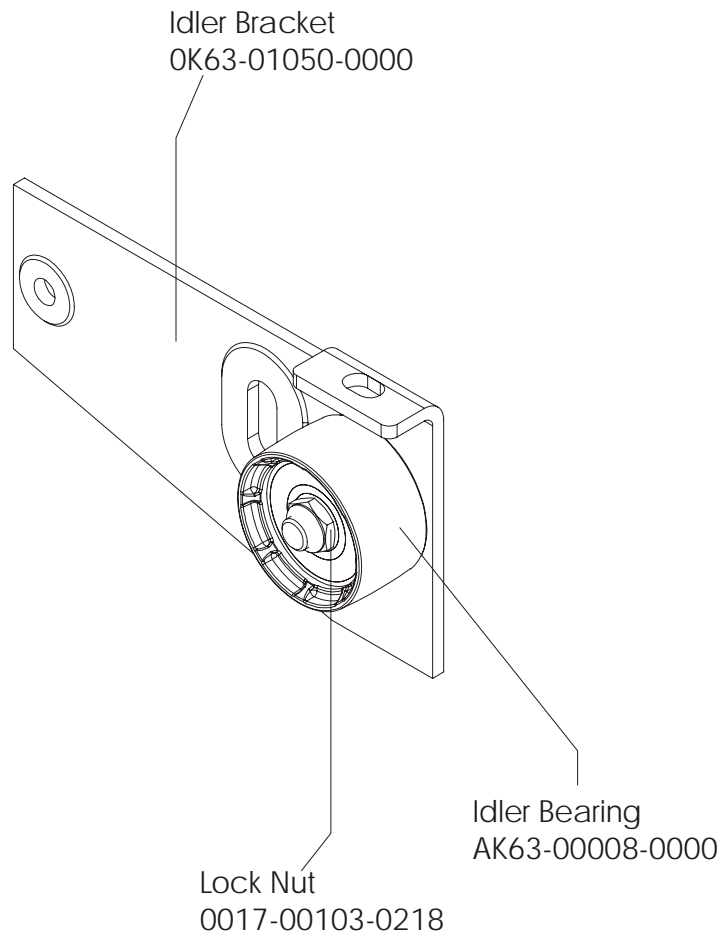

LifeFitness

Arctic Silver 95Ri Recumbent Bike

Customer Support Services
PARTS MANUAL rev Nov 2014

Miscellaneous	3
Console Components.....	4
Console Support Assembly	5
Shrouds, End Cap, Crank Arms, and Pedals	6
Belts and 6V Battery	7
Resistor Assembly	8
Power Control Board.....	9
Alternator w/Pulley	10
Crankshaft and Bearing Assembly	11
Intermediate Shaft and Bearing Assembly	12
Idler Bracket Assembly	13
Seat Assembly	14
Seat Bottom Assembly	15
Seat Frame Assembly	16
Seat Pads and Accessory Tray	17
Extrusion Assembly.....	18
Seat Locking Assembly	19
Wheel and Leveler	20
Cables	21

Description	Part No.
OPERATION MANUAL	M051-00K39-A119
POWER OPTION KIT 120V	GK39-00002-0002
POWER OPTION KIT 240/50V UK	GK39-00002-0004
POWER OPTION KIT 240V+AUS	GK39-00002-0005
POWER OPTION KIT 230/50V CON	GK39-00002-0006
HARDWARE BAG	GK39-00002-0008
TOUCH UP PAINT: SPRAY CAN .5 OZ BOTTLE W/APPLICATOR .33 OZ PEN	0017-00008-0204 0017-00008-0205 0017-00008-0206
SERVICE MANUAL	M051-00K39-A012

Washer
0017-00104-0044

Bolt
0017-00101-0956

Idler Bracket Assembly
AK63-00021-0000

Locking Assembly
AK51-00053-0001

Cable Coax - AK32-00020-0001
Cable Power Ext - AK32-00078-0001