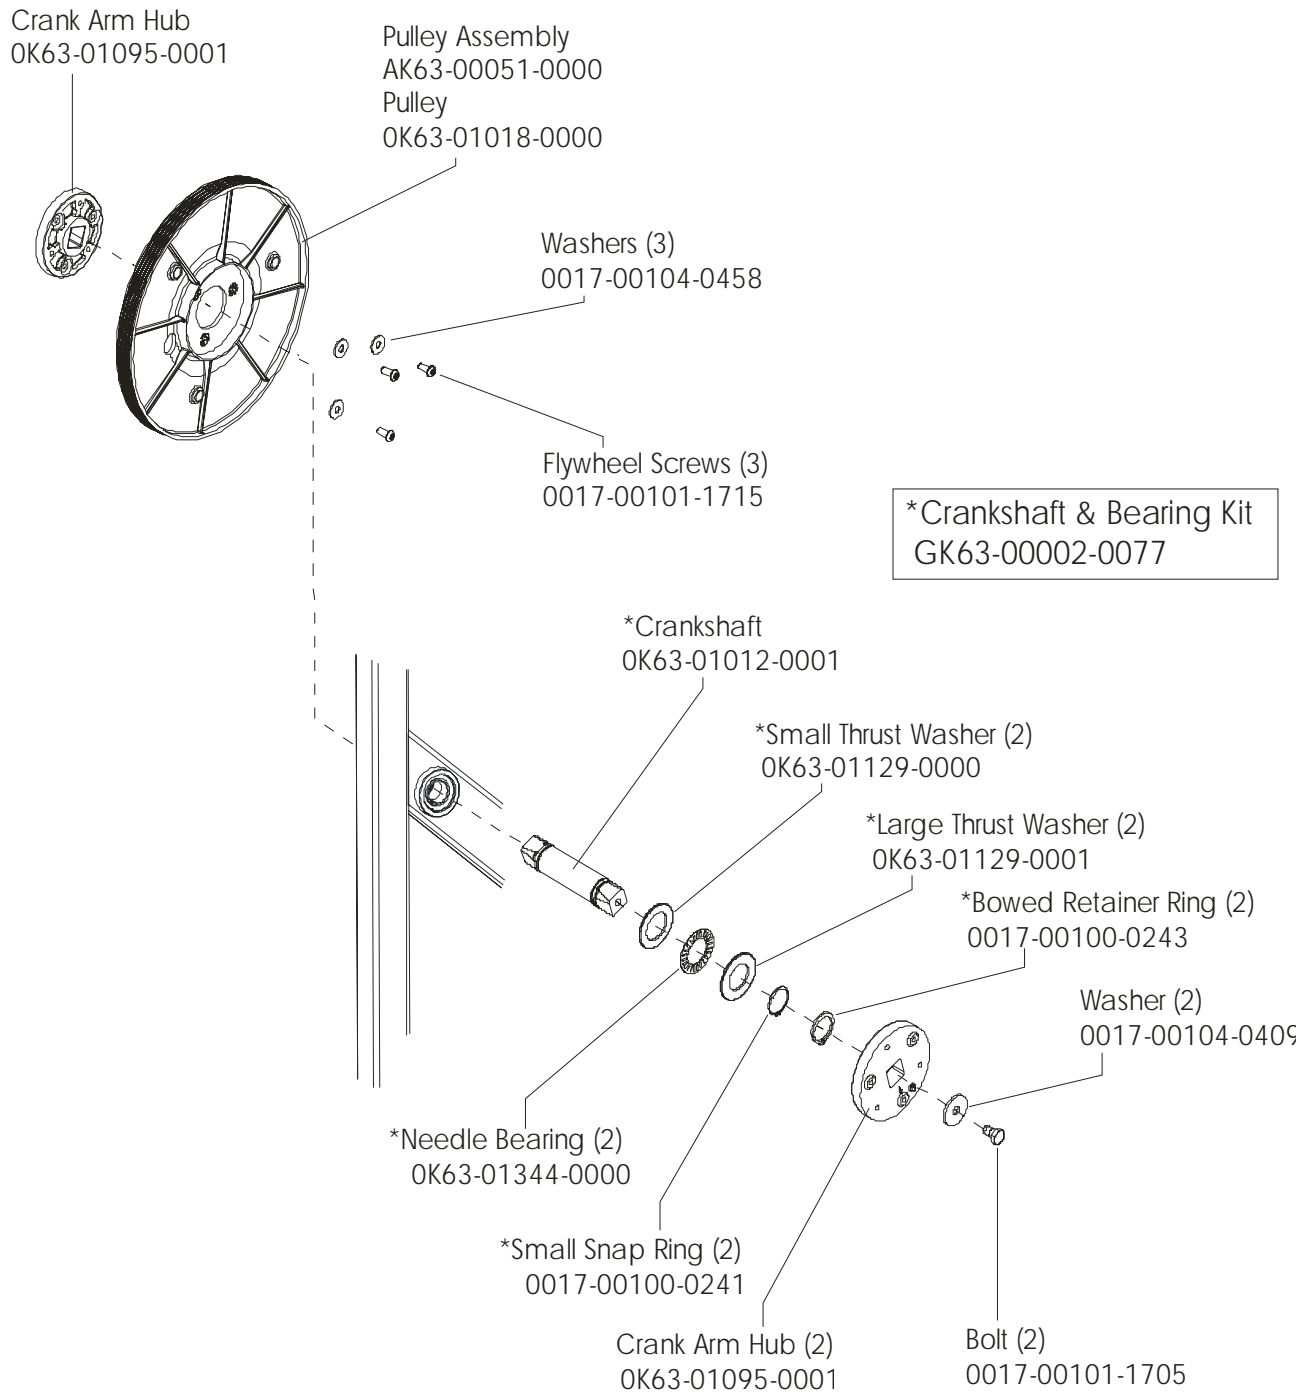

LifeFitness

Arctic Silver 95Ri Recumbent Bike

Customer Support Services
PARTS MANUAL rev Nov 2014

Miscellaneous	3
Console Components.....	4
Console Support Assembly	5
Shrouds, End Cap, Crank Arms, and Pedals	6
Belts and 6V Battery	7
Resistor Assembly	8
Power Control Board.....	9
Alternator w/Pulley	10
Crankshaft and Bearing Assembly	11
Intermediate Shaft and Bearing Assembly	12
Idler Bracket Assembly	13
Seat Assembly	14
Seat Bottom Assembly	15
Seat Frame Assembly	16
Seat Pads and Accessory Tray	17
Extrusion Assembly.....	18
Seat Locking Assembly	19
Wheel and Leveler	20
Cables	21

Description	Part No.
OPERATION MANUAL	M051-00K39-A119
POWER OPTION KIT 120V	GK39-00002-0002
POWER OPTION KIT 240/50V UK	GK39-00002-0004
POWER OPTION KIT 240V+AUS	GK39-00002-0005
POWER OPTION KIT 230/50V CON	GK39-00002-0006
HARDWARE BAG	GK39-00002-0008
TOUCH UP PAINT: SPRAY CAN .5 OZ BOTTLE W/APPLICATOR .33 OZ PEN	0017-00008-0204 0017-00008-0205 0017-00008-0206
SERVICE MANUAL	M051-00K39-A012

Resistor Assembly
AK39-00020-0001

Power Control Board Assembly
AK39-00022-0001

Alternator w/Pulley Assembly
AK63-00093-0000

Alternator Pulley
OK61-02500-0001

Alternator
0017-00009-0841

Locking Nut
0017-00103-0117

Washer
0017-00104-0044

Bolt
0017-00101-0956

Idler Bracket Assembly
AK63-00021-0000

Locking Assembly
AK51-00053-0001

Cable Coax - AK32-00020-0001
Cable Power Ext - AK32-00078-0001