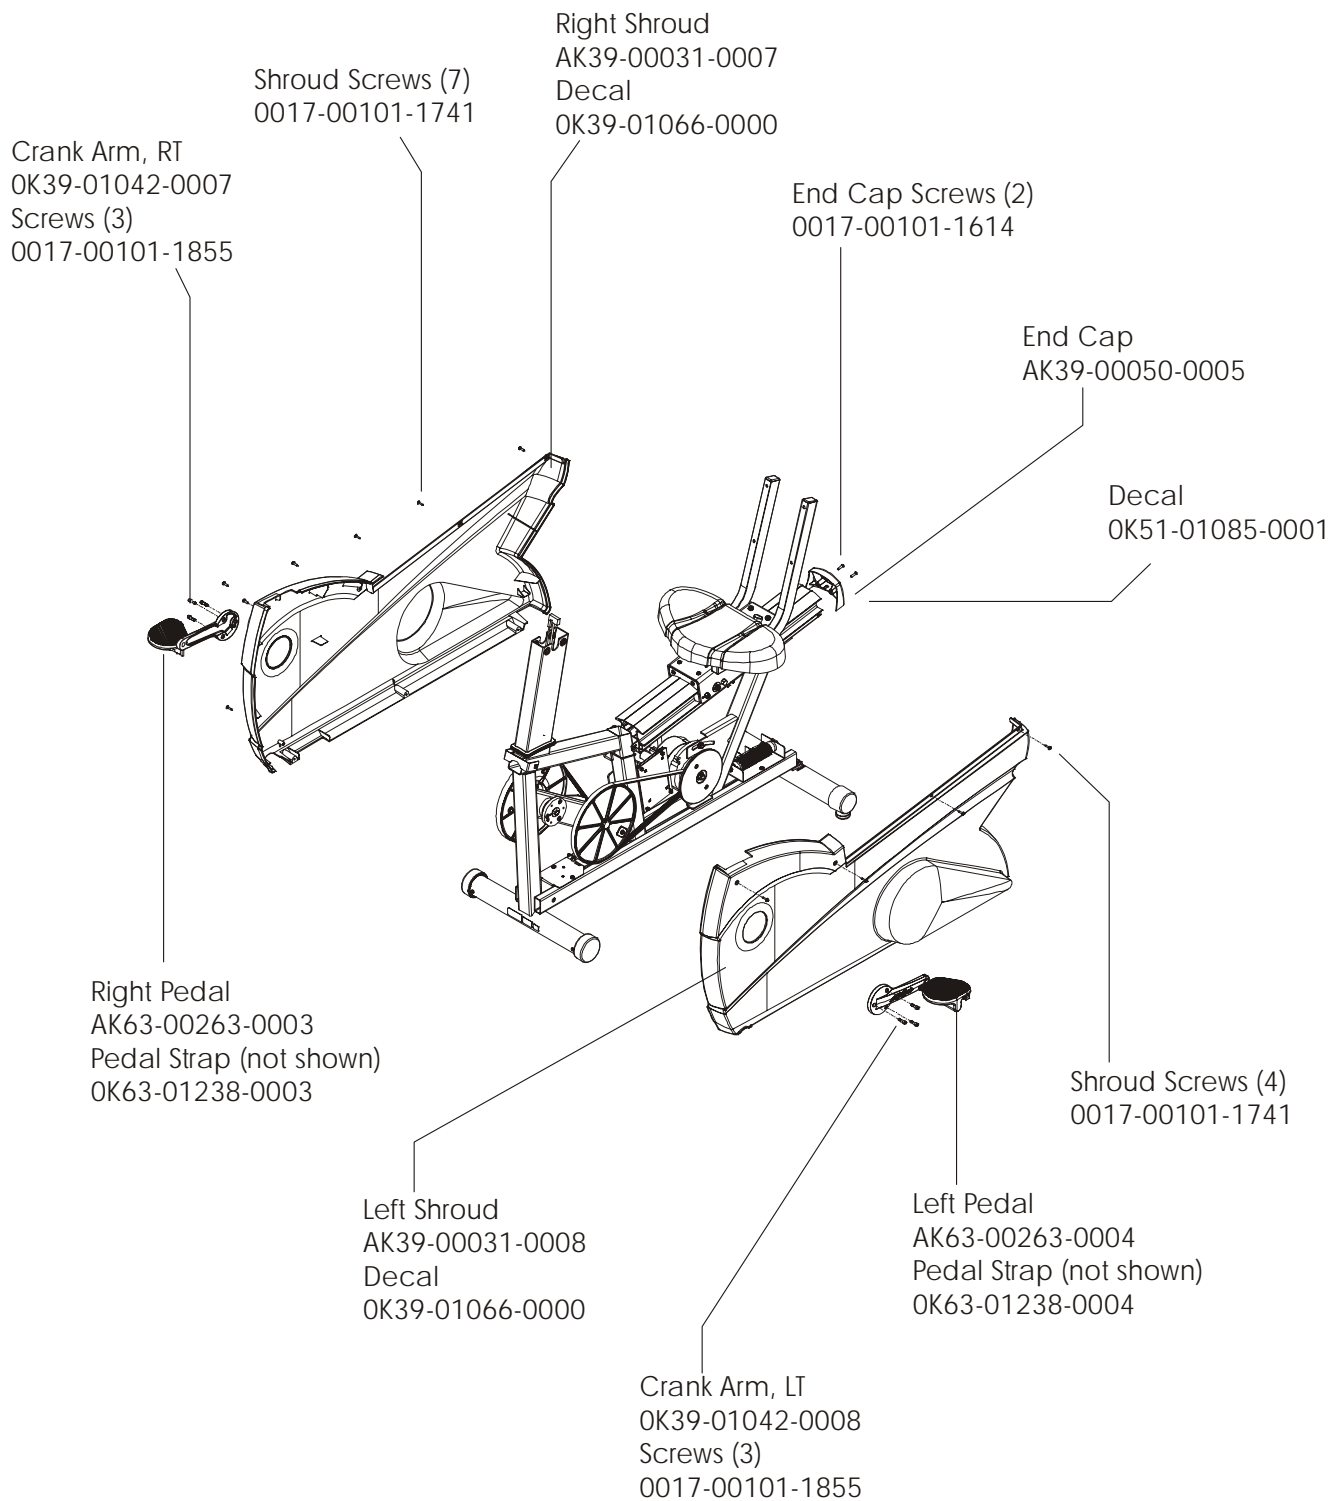

LifeFitness

Arctic Silver 95Ri Recumbent Bike

Customer Support Services
PARTS MANUAL rev Nov 2014

Miscellaneous	3
Console Components.....	4
Console Support Assembly	5
Shrouds, End Cap, Crank Arms, and Pedals	6
Belts and 6V Battery	7
Resistor Assembly	8
Power Control Board.....	9
Alternator w/Pulley	10
Crankshaft and Bearing Assembly	11
Intermediate Shaft and Bearing Assembly	12
Idler Bracket Assembly	13
Seat Assembly	14
Seat Bottom Assembly	15
Seat Frame Assembly	16
Seat Pads and Accessory Tray	17
Extrusion Assembly.....	18
Seat Locking Assembly	19
Wheel and Leveler	20
Cables	21

Description	Part No.
OPERATION MANUAL	M051-00K39-A119
POWER OPTION KIT 120V	GK39-00002-0002
POWER OPTION KIT 240/50V UK	GK39-00002-0004
POWER OPTION KIT 240V+AUS	GK39-00002-0005
POWER OPTION KIT 230/50V CON	GK39-00002-0006
HARDWARE BAG	GK39-00002-0008
TOUCH UP PAINT: SPRAY CAN .5 OZ BOTTLE W/APPLICATOR .33 OZ PEN	0017-00008-0204 0017-00008-0205 0017-00008-0206
SERVICE MANUAL	M051-00K39-A012

Language	Part No.	
	Console Assembly	Overlay/Bezel/Switch Assembly
Eng	AK39-00133-0001	AK63-00165-0001
Eng Met	AK39-00133-0002	AK63-00165-0001
Ger Met	AK39-00133-0003	AK63-00165-0003
Spn Met	AK39-00133-0004	AK63-00165-0004
Jap Met	AK39-00133-0006	AK63-00165-0006
Frn Met	AK39-00133-0007	AK63-00165-0007
Itl Met	AK39-00133-0008	AK63-00165-0008
Dut Met	AK39-00133-0009	AK63-00165-0009
Por Met	AK39-00133-0010	AK63-00165-0010
Tur Met	AK39-00070-0014	AK63-00165-0014

Washer
0017-00104-0044

Bolt
0017-00101-0956

Idler Bracket Assembly
AK63-00021-0000

Locking Assembly
AK51-00053-0001

Cable Coax - AK32-00020-0001
Cable Power Ext - AK32-00078-0001