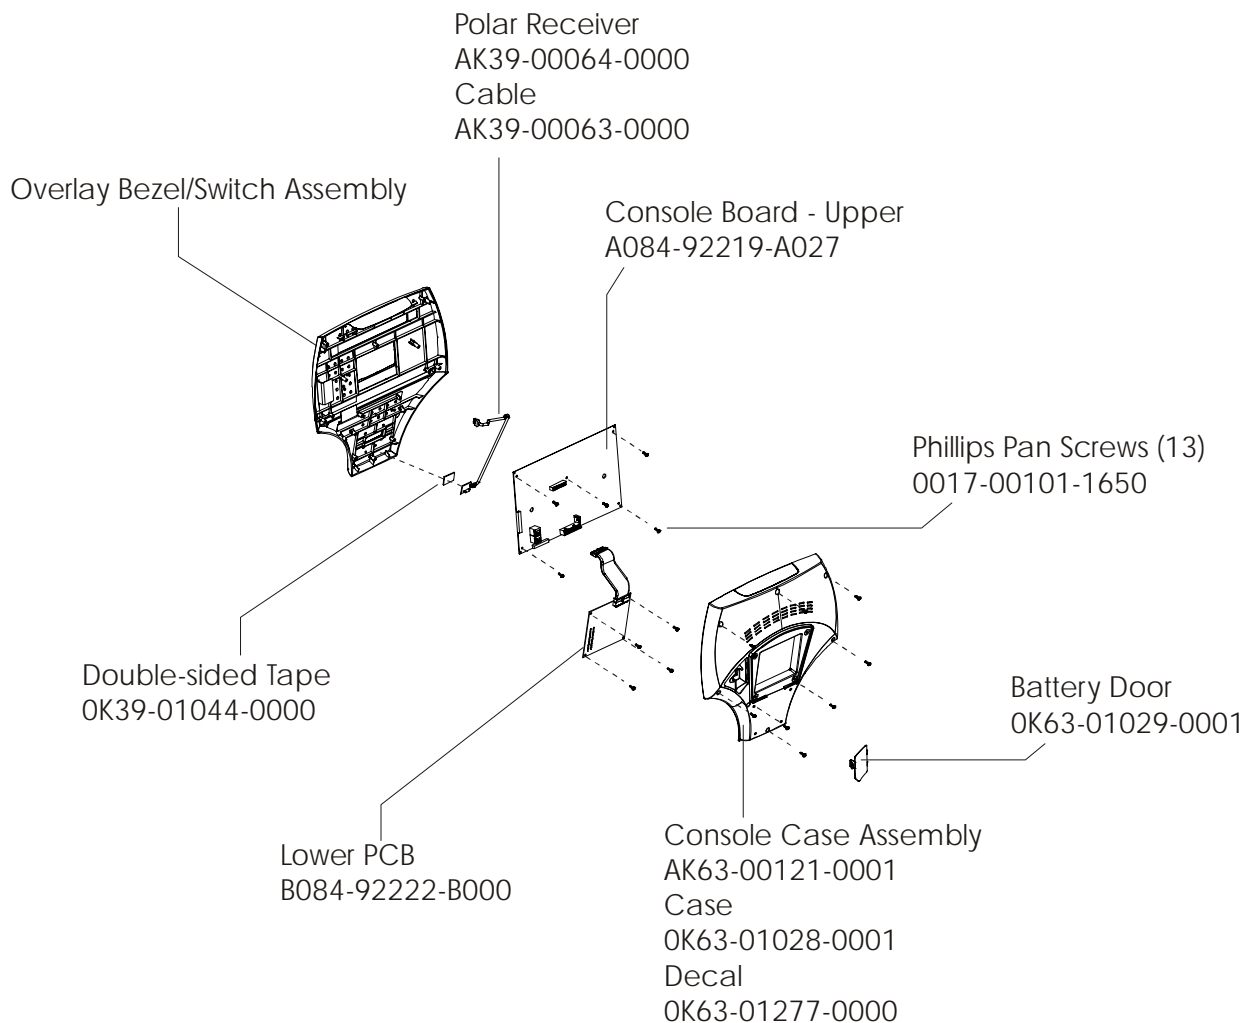

LifeFitness

Arctic Silver 95Ri Recumbent Bike

Customer Support Services
PARTS MANUAL rev Nov 2014

Miscellaneous	3
Console Components.....	4
Console Support Assembly	5
Shrouds, End Cap, Crank Arms, and Pedals	6
Belts and 6V Battery	7
Resistor Assembly	8
Power Control Board.....	9
Alternator w/Pulley	10
Crankshaft and Bearing Assembly	11
Intermediate Shaft and Bearing Assembly	12
Idler Bracket Assembly	13
Seat Assembly	14
Seat Bottom Assembly	15
Seat Frame Assembly	16
Seat Pads and Accessory Tray	17
Extrusion Assembly.....	18
Seat Locking Assembly	19
Wheel and Leveler	20
Cables	21

Description	Part No.
OPERATION MANUAL	M051-00K39-A119
POWER OPTION KIT 120V	GK39-00002-0002
POWER OPTION KIT 240/50V UK	GK39-00002-0004
POWER OPTION KIT 240V+AUS	GK39-00002-0005
POWER OPTION KIT 230/50V CON	GK39-00002-0006
HARDWARE BAG	GK39-00002-0008
TOUCH UP PAINT: SPRAY CAN .5 OZ BOTTLE W/APPLICATOR .33 OZ PEN	0017-00008-0204 0017-00008-0205 0017-00008-0206
SERVICE MANUAL	M051-00K39-A012

Language	Part No.	
	Console Assembly	Overlay/Bezel/Switch Assembly
Eng	AK39-00133-0001	AK63-00165-0001
Eng Met	AK39-00133-0002	AK63-00165-0001
Ger Met	AK39-00133-0003	AK63-00165-0003
Spn Met	AK39-00133-0004	AK63-00165-0004
Jap Met	AK39-00133-0006	AK63-00165-0006
Frn Met	AK39-00133-0007	AK63-00165-0007
Itl Met	AK39-00133-0008	AK63-00165-0008
Dut Met	AK39-00133-0009	AK63-00165-0009
Por Met	AK39-00133-0010	AK63-00165-0010
Tur Met	AK39-00070-0014	AK63-00165-0014

Washer
0017-00104-0044

Bolt
0017-00101-0956

Idler Bracket Assembly
AK63-00021-0000

Locking Assembly
AK51-00053-0001

Cable Coax - AK32-00020-0001
Cable Power Ext - AK32-00078-0001