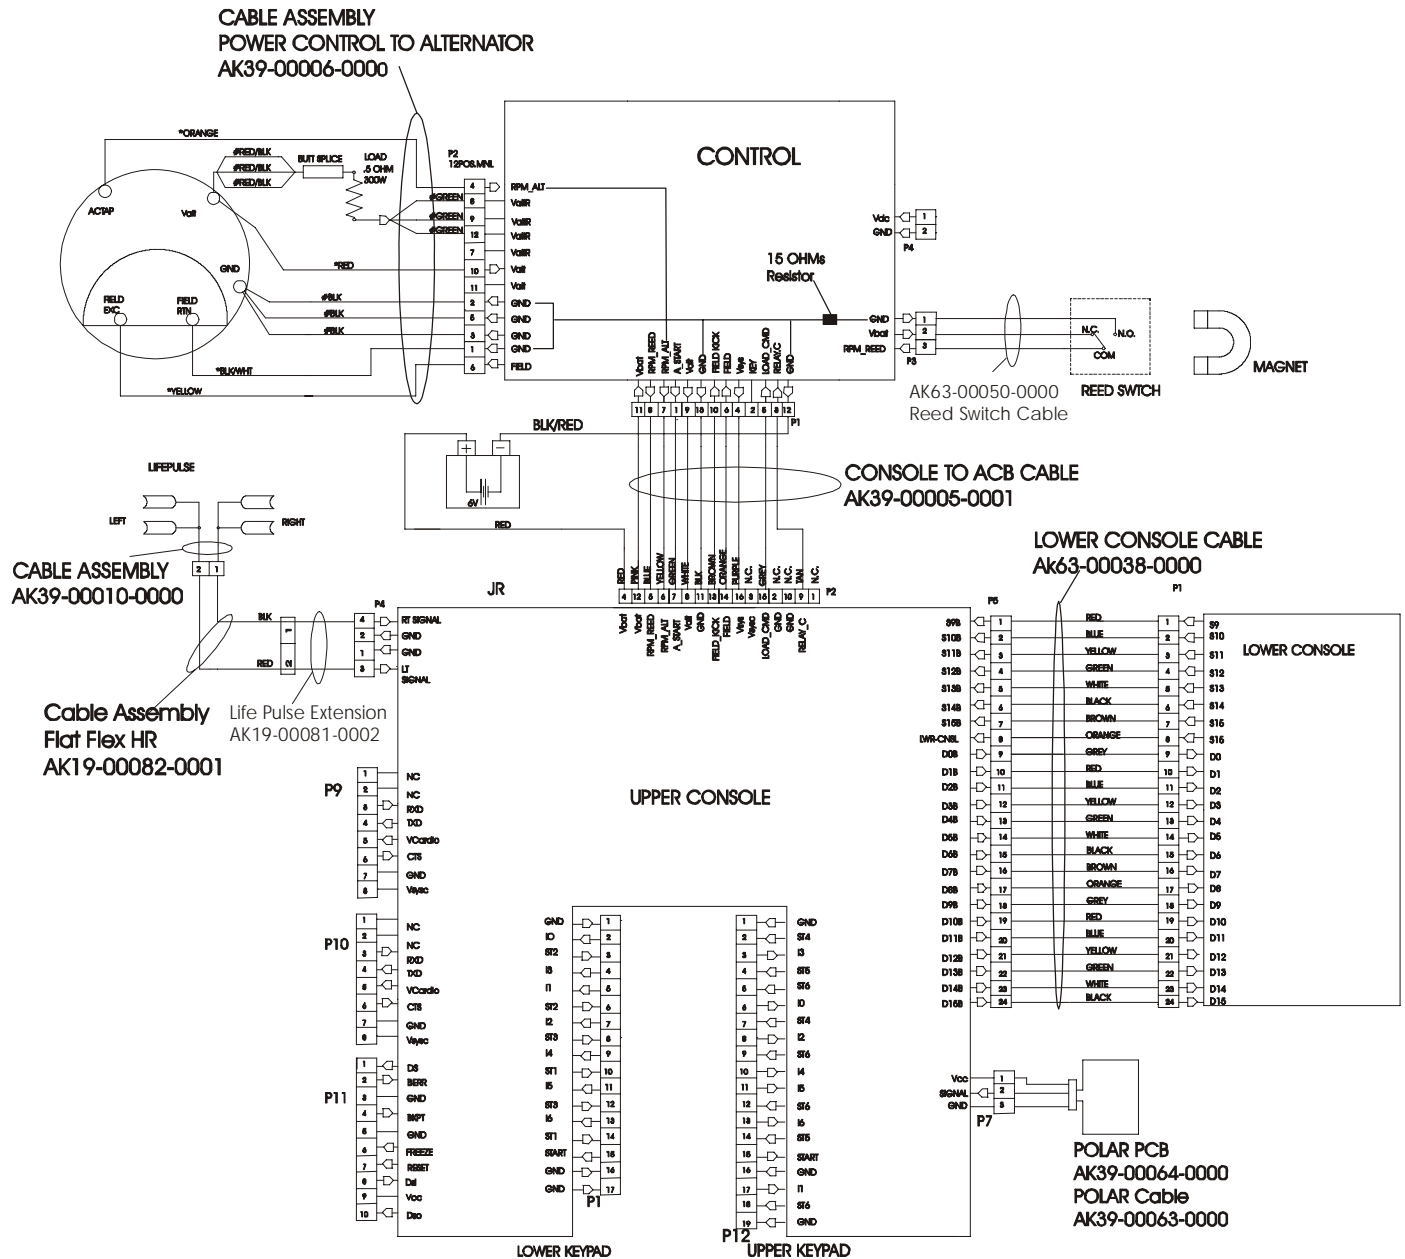

LifeFitness

Arctic Silver 95Ri Recumbent Bike

Customer Support Services
PARTS MANUAL rev Nov 2014

Miscellaneous	3
Console Components.....	4
Console Support Assembly	5
Shrouds, End Cap, Crank Arms, and Pedals	6
Belts and 6V Battery	7
Resistor Assembly	8
Power Control Board.....	9
Alternator w/Pulley	10
Crankshaft and Bearing Assembly	11
Intermediate Shaft and Bearing Assembly	12
Idler Bracket Assembly	13
Seat Assembly	14
Seat Bottom Assembly	15
Seat Frame Assembly	16
Seat Pads and Accessory Tray	17
Extrusion Assembly.....	18
Seat Locking Assembly	19
Wheel and Leveler	20
Cables	21

Description	Part No.
OPERATION MANUAL	M051-00K39-A119
POWER OPTION KIT 120V	GK39-00002-0002
POWER OPTION KIT 240/50V UK	GK39-00002-0004
POWER OPTION KIT 240V+AUS	GK39-00002-0005
POWER OPTION KIT 230/50V CON	GK39-00002-0006
HARDWARE BAG	GK39-00002-0008
TOUCH UP PAINT: SPRAY CAN .5 OZ BOTTLE W/APPLICATOR .33 OZ PEN	0017-00008-0204 0017-00008-0205 0017-00008-0206
SERVICE MANUAL	M051-00K39-A012

Resistor Assembly
AK39-00020-0001

Power Control Board Assembly
AK39-00022-0001

Alternator w/Pulley Assembly
AK63-00093-0000

Alternator Pulley
OK61-02500-0001

Alternator
0017-00009-0841

Locking Nut
0017-00103-0117

Washer
0017-00104-0044

Bolt
0017-00101-0956

Idler Bracket Assembly
AK63-00021-0000

Locking Assembly
AK51-00053-0001

Cable Coax - AK32-00020-0001
Cable Power Ext - AK32-00078-0001