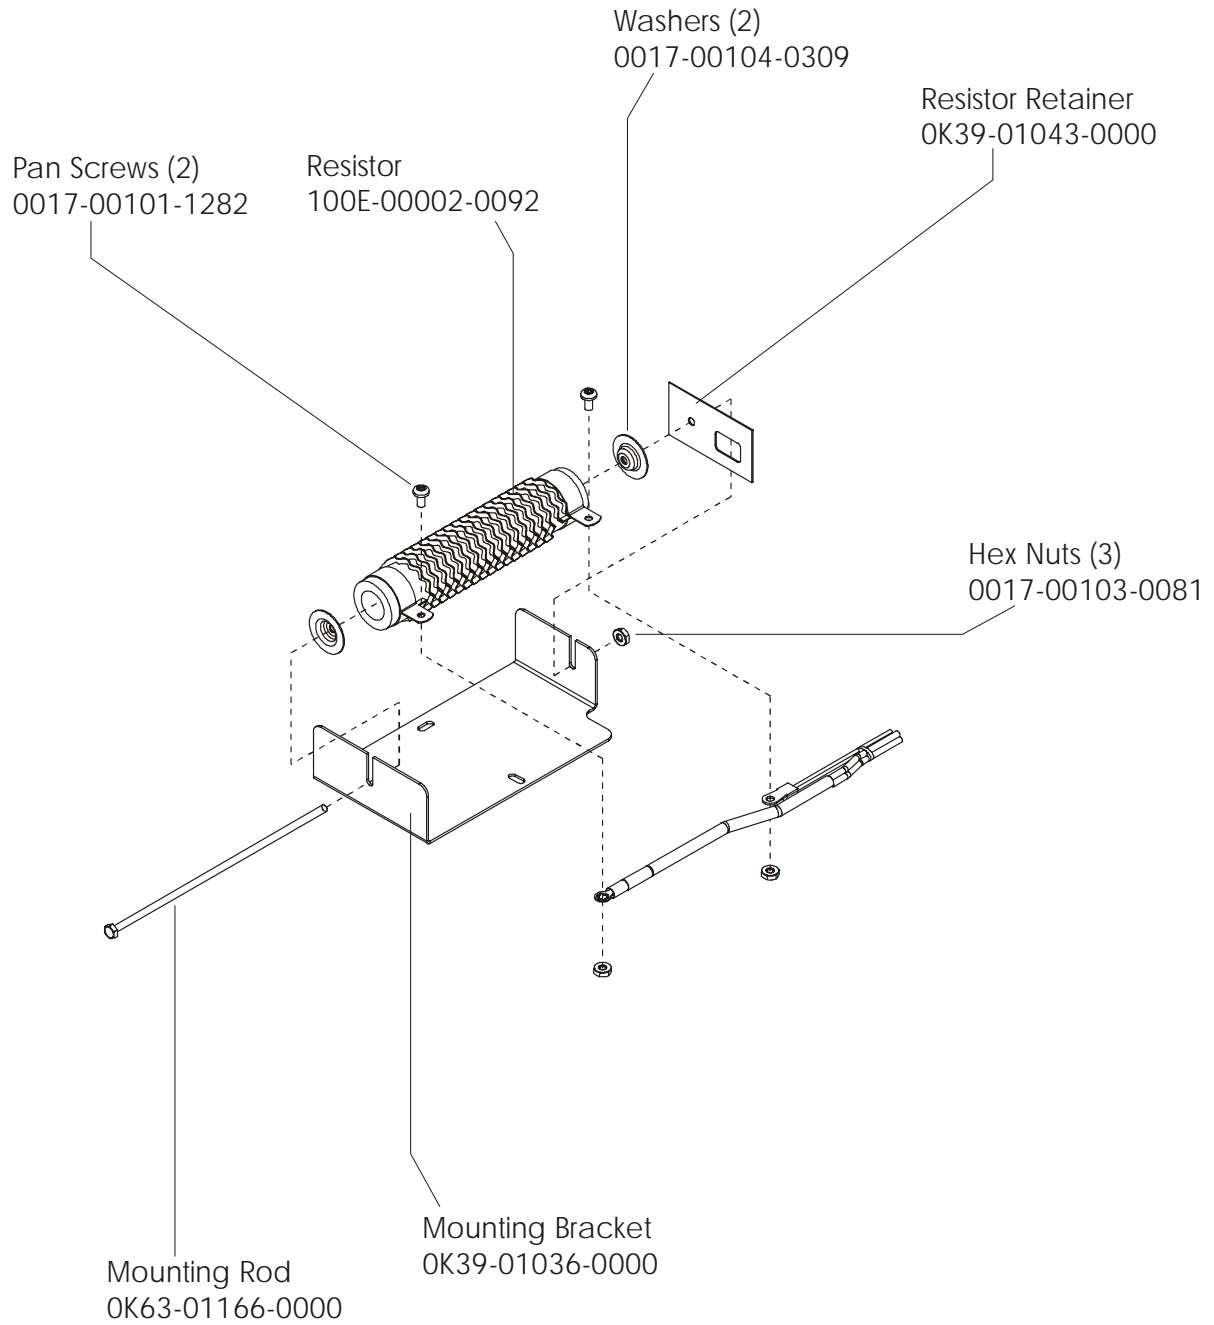

Resistor Assembly
AK39-00020-0001