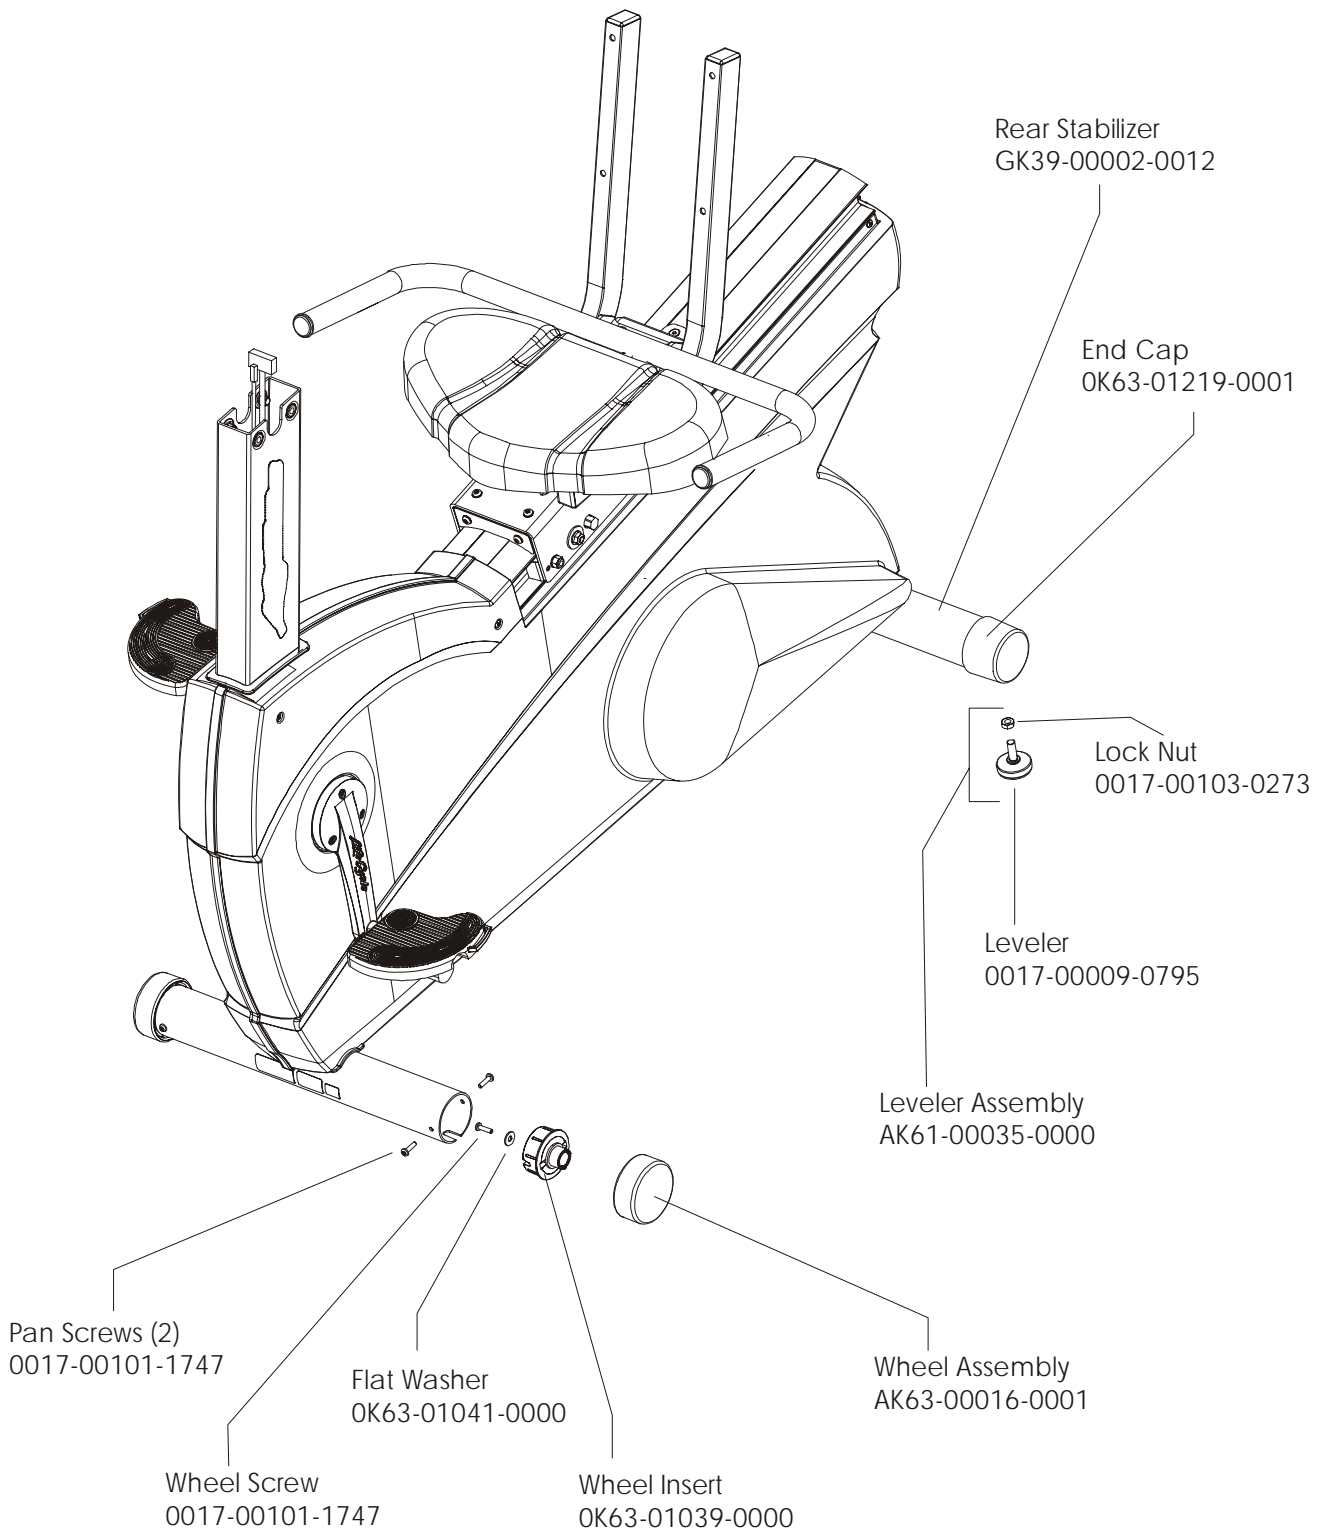

LifeFitness

Arctic Silver 95Ri Recumbent Bike

Customer Support Services
PARTS MANUAL rev Nov 2014

Miscellaneous	3
Console Components.....	4
Console Support Assembly	5
Shrouds, End Cap, Crank Arms, and Pedals	6
Belts and 6V Battery	7
Resistor Assembly	8
Power Control Board.....	9
Alternator w/Pulley	10
Crankshaft and Bearing Assembly	11
Intermediate Shaft and Bearing Assembly	12
Idler Bracket Assembly	13
Seat Assembly	14
Seat Bottom Assembly	15
Seat Frame Assembly	16
Seat Pads and Accessory Tray	17
Extrusion Assembly.....	18
Seat Locking Assembly	19
Wheel and Leveler	20
Cables	21

Description	Part No.
OPERATION MANUAL	M051-00K39-A119
POWER OPTION KIT 120V	GK39-00002-0002
POWER OPTION KIT 240/50V UK	GK39-00002-0004
POWER OPTION KIT 240V+AUS	GK39-00002-0005
POWER OPTION KIT 230/50V CON	GK39-00002-0006
HARDWARE BAG	GK39-00002-0008
TOUCH UP PAINT: SPRAY CAN .5 OZ BOTTLE W/APPLICATOR .33 OZ PEN	0017-00008-0204 0017-00008-0205 0017-00008-0206
SERVICE MANUAL	M051-00K39-A012

Washer
0017-00104-0044

Bolt
0017-00101-0956

Idler Bracket Assembly
AK63-00021-0000

Locking Assembly
AK51-00053-0001

Cable Coax - AK32-00020-0001
Cable Power Ext - AK32-00078-0001