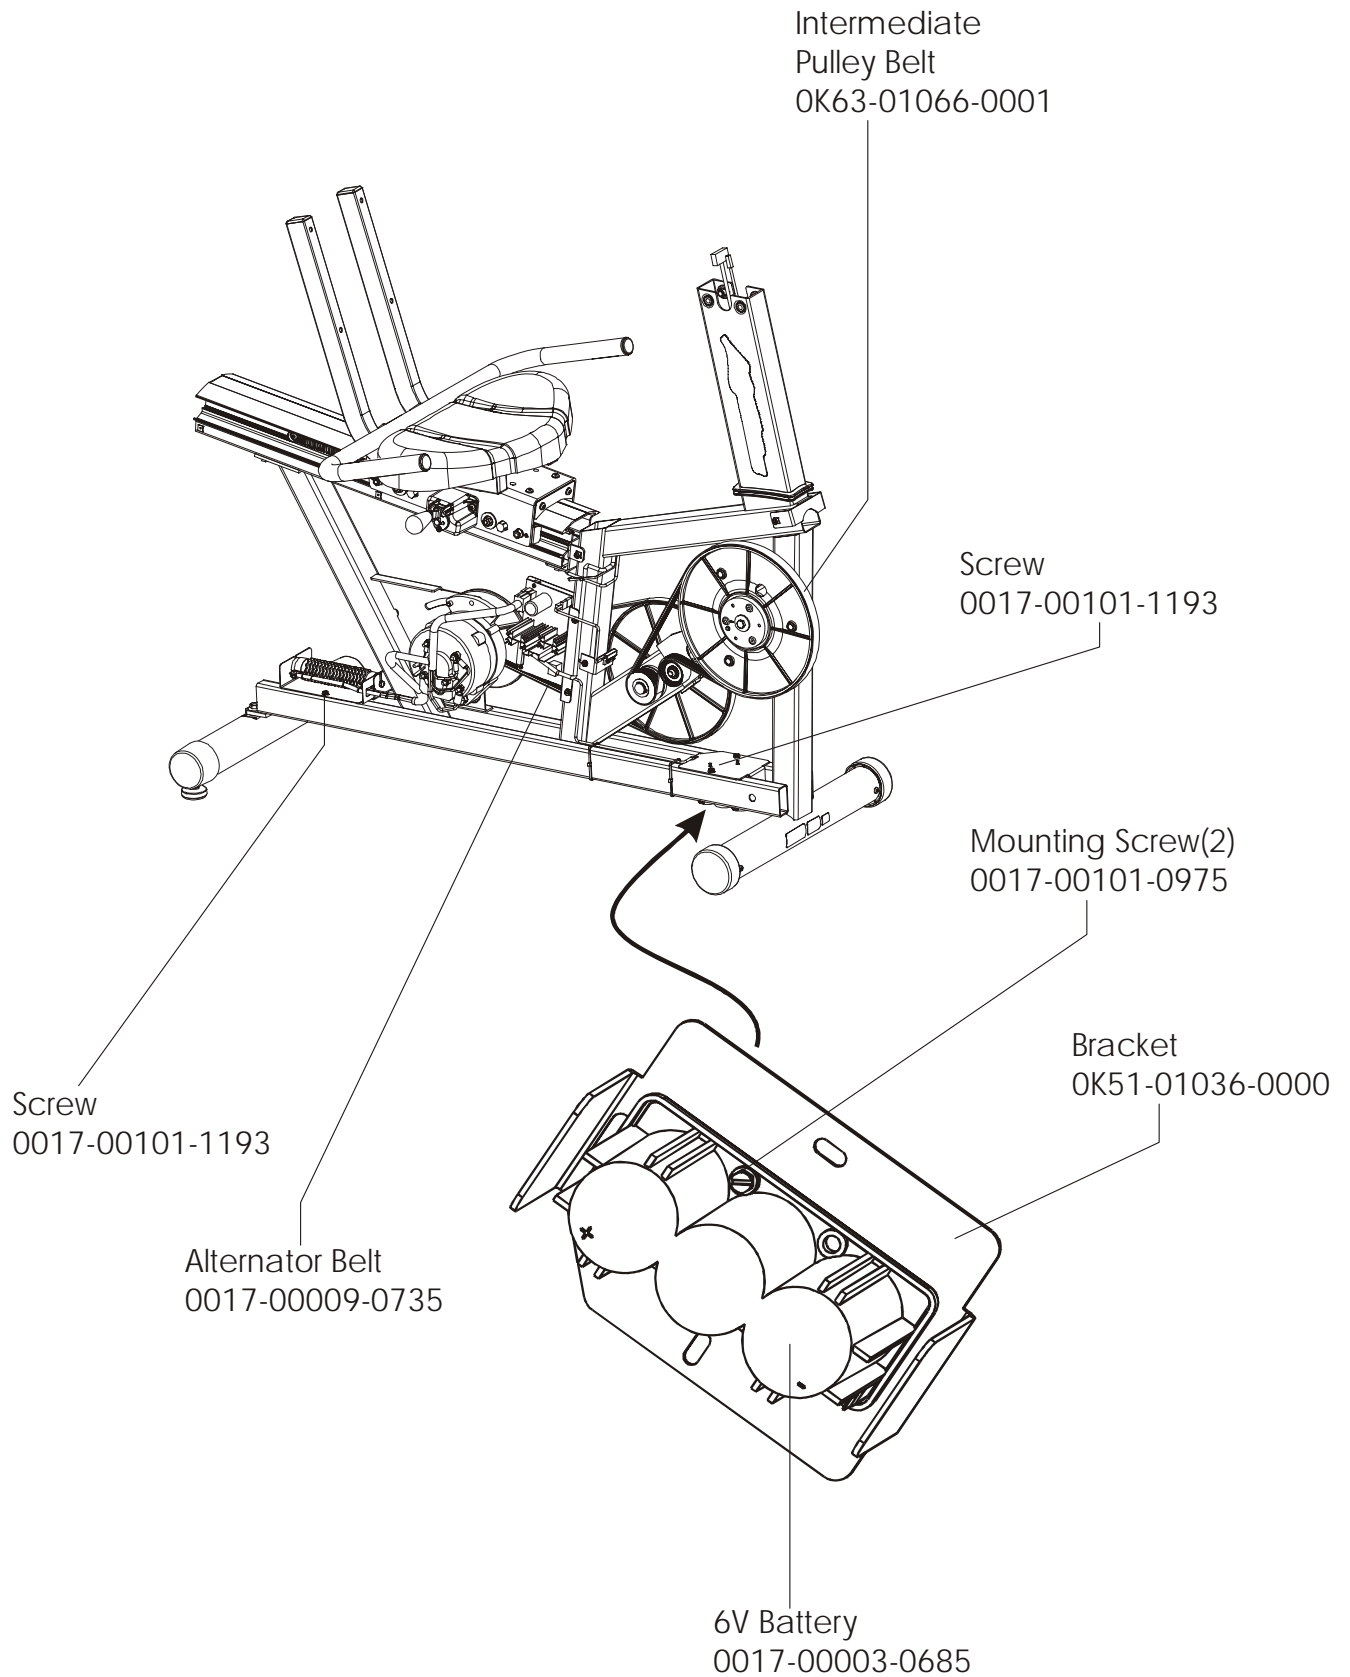

LifeFitness

Arctic Silver 95Ri Recumbent Bike

Customer Support Services
PARTS MANUAL rev Nov 2014

Miscellaneous	3
Console Components.....	4
Console Support Assembly	5
Shrouds, End Cap, Crank Arms, and Pedals	6
Belts and 6V Battery	7
Resistor Assembly	8
Power Control Board.....	9
Alternator w/Pulley	10
Crankshaft and Bearing Assembly	11
Intermediate Shaft and Bearing Assembly	12
Idler Bracket Assembly	13
Seat Assembly	14
Seat Bottom Assembly	15
Seat Frame Assembly	16
Seat Pads and Accessory Tray	17
Extrusion Assembly.....	18
Seat Locking Assembly	19
Wheel and Leveler	20
Cables	21

Description	Part No.
OPERATION MANUAL	M051-00K39-A119
POWER OPTION KIT 120V	GK39-00002-0002
POWER OPTION KIT 240/50V UK	GK39-00002-0004
POWER OPTION KIT 240V+AUS	GK39-00002-0005
POWER OPTION KIT 230/50V CON	GK39-00002-0006
HARDWARE BAG	GK39-00002-0008
TOUCH UP PAINT: SPRAY CAN .5 OZ BOTTLE W/APPLICATOR .33 OZ PEN	0017-00008-0204 0017-00008-0205 0017-00008-0206
SERVICE MANUAL	M051-00K39-A012

Resistor Assembly
AK39-00020-0001

Power Control Board Assembly
AK39-00022-0001

Alternator w/Pulley Assembly
AK63-00093-0000

Alternator Pulley
OK61-02500-0001

Alternator
0017-00009-0841

Locking Nut
0017-00103-0117

Washer
0017-00104-0044

Bolt
0017-00101-0956

Idler Bracket Assembly
AK63-00021-0000

Locking Assembly
AK51-00053-0001

Cable Coax - AK32-00020-0001
Cable Power Ext - AK32-00078-0001