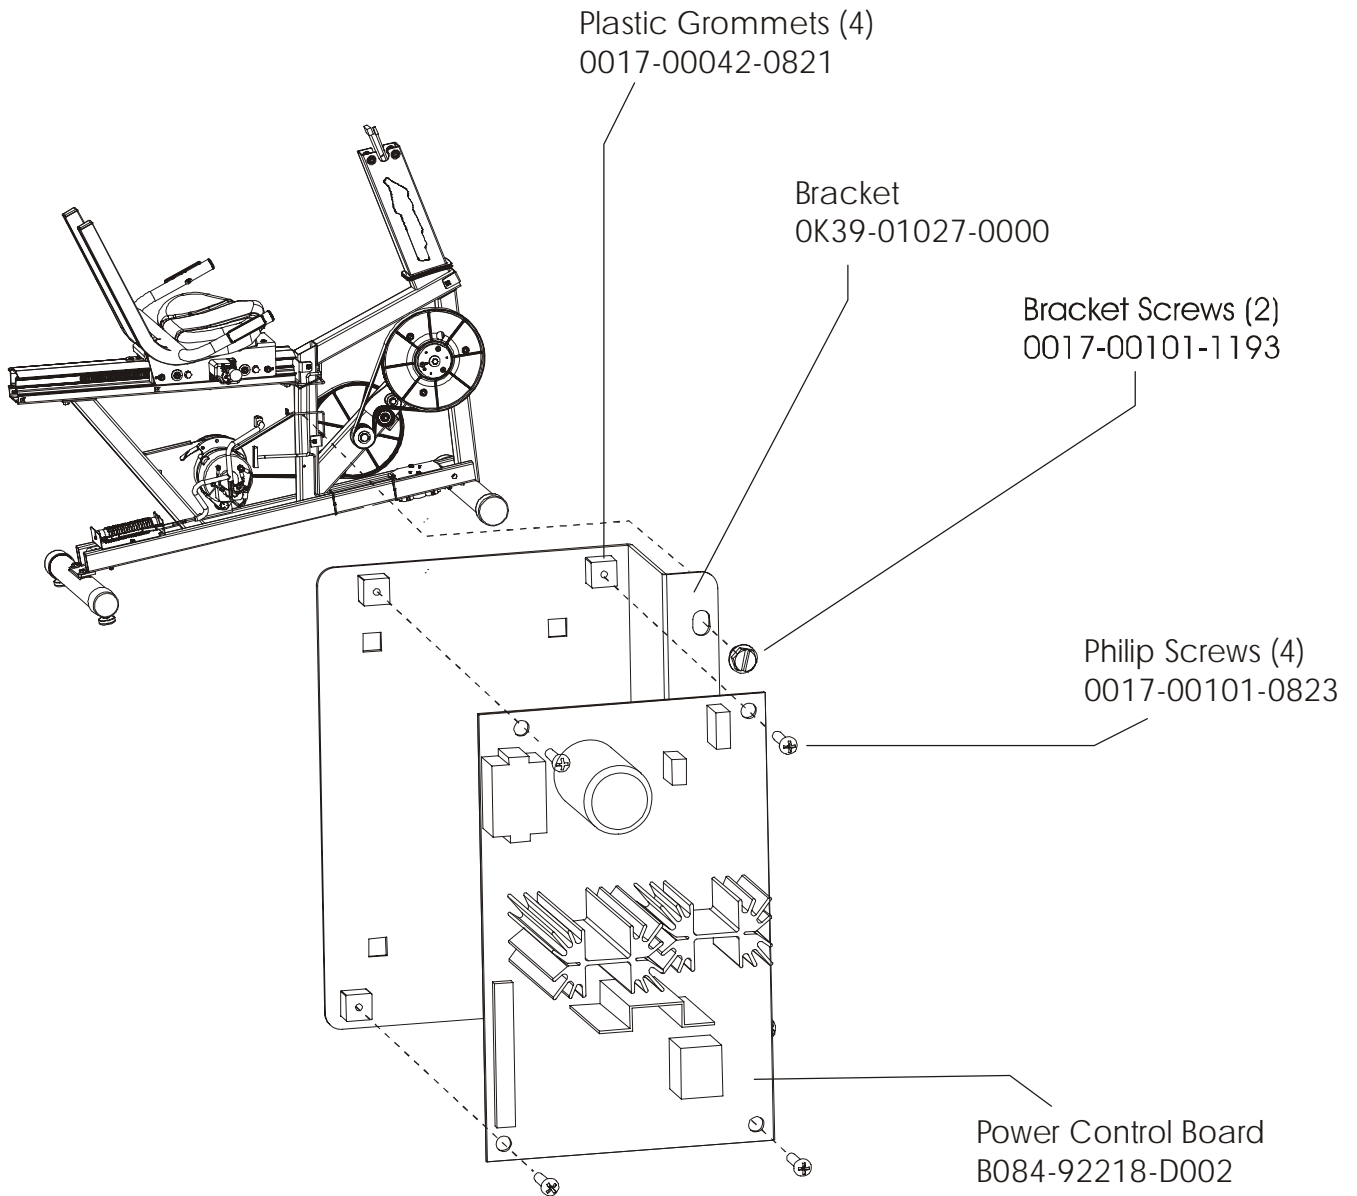

Power Control Board Assembly
AK39-00022-0001