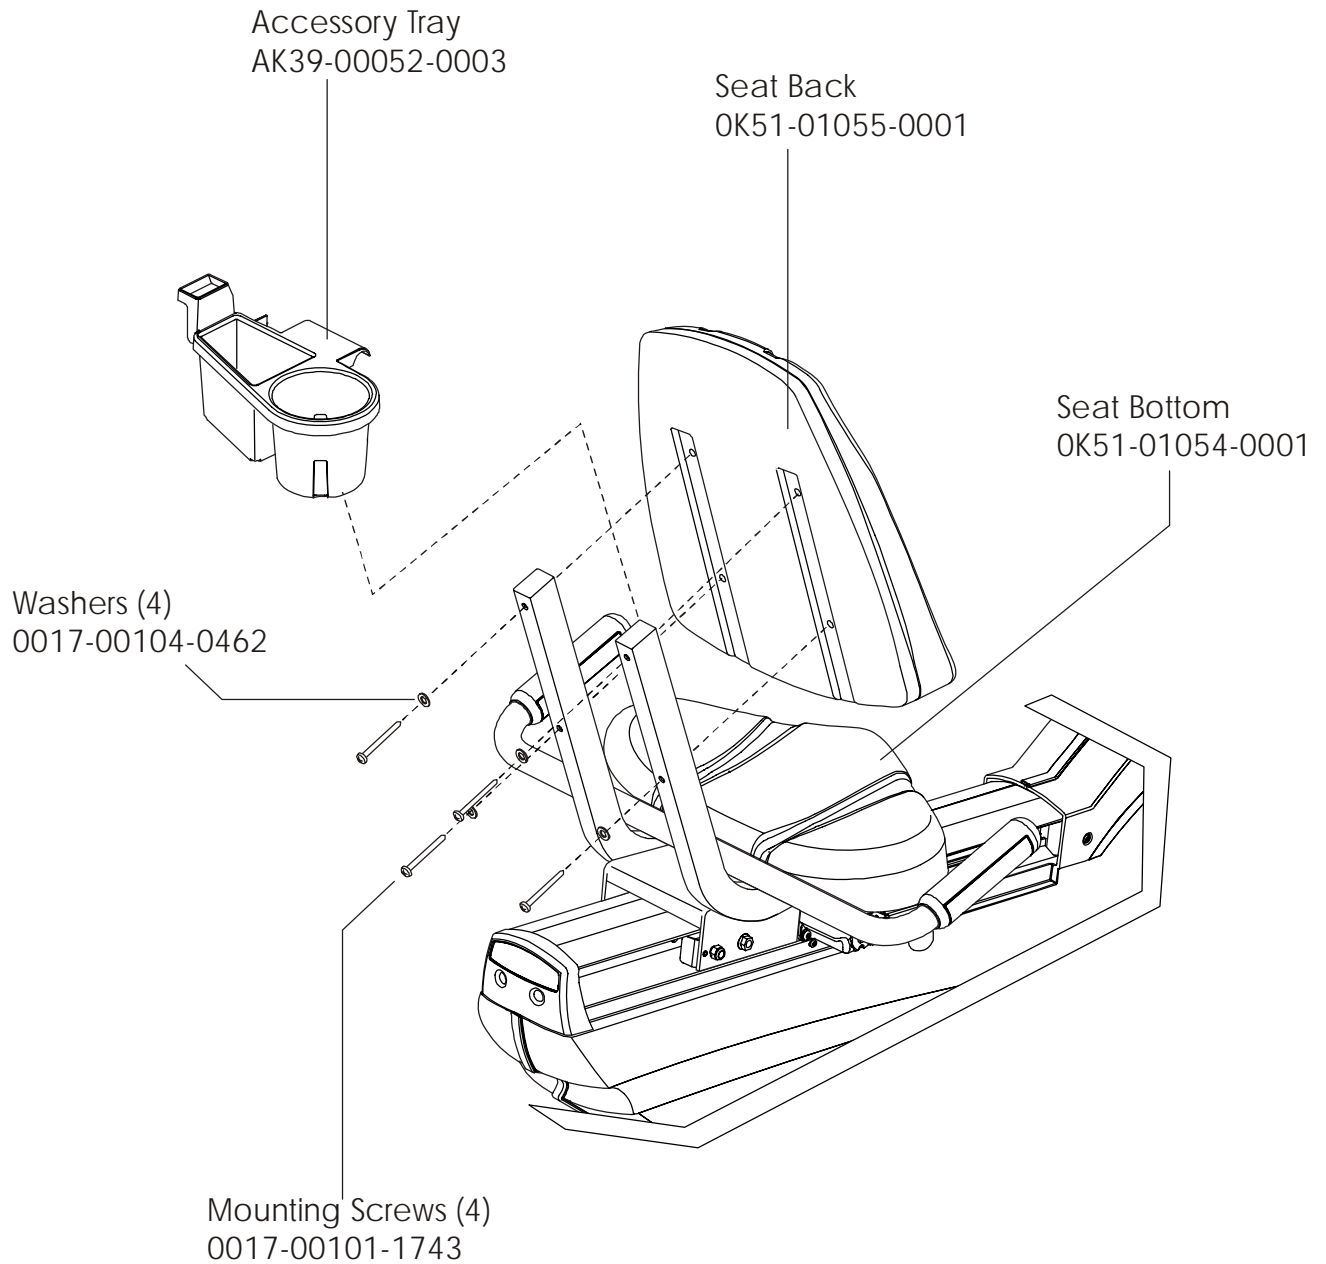

LifeFitness

Arctic Silver 95Ri Recumbent Bike

Customer Support Services
PARTS MANUAL rev Nov 2014

Miscellaneous	3
Console Components.....	4
Console Support Assembly	5
Shrouds, End Cap, Crank Arms, and Pedals	6
Belts and 6V Battery	7
Resistor Assembly	8
Power Control Board.....	9
Alternator w/Pulley	10
Crankshaft and Bearing Assembly	11
Intermediate Shaft and Bearing Assembly	12
Idler Bracket Assembly	13
Seat Assembly	14
Seat Bottom Assembly	15
Seat Frame Assembly	16
Seat Pads and Accessory Tray	17
Extrusion Assembly.....	18
Seat Locking Assembly	19
Wheel and Leveler	20
Cables	21

Washer
0017-00104-0044

Bolt
0017-00101-0956

Idler Bracket Assembly
AK63-00021-0000

Locking Assembly
AK51-00053-0001

Cable Coax - AK32-00020-0001
Cable Power Ext - AK32-00078-0001