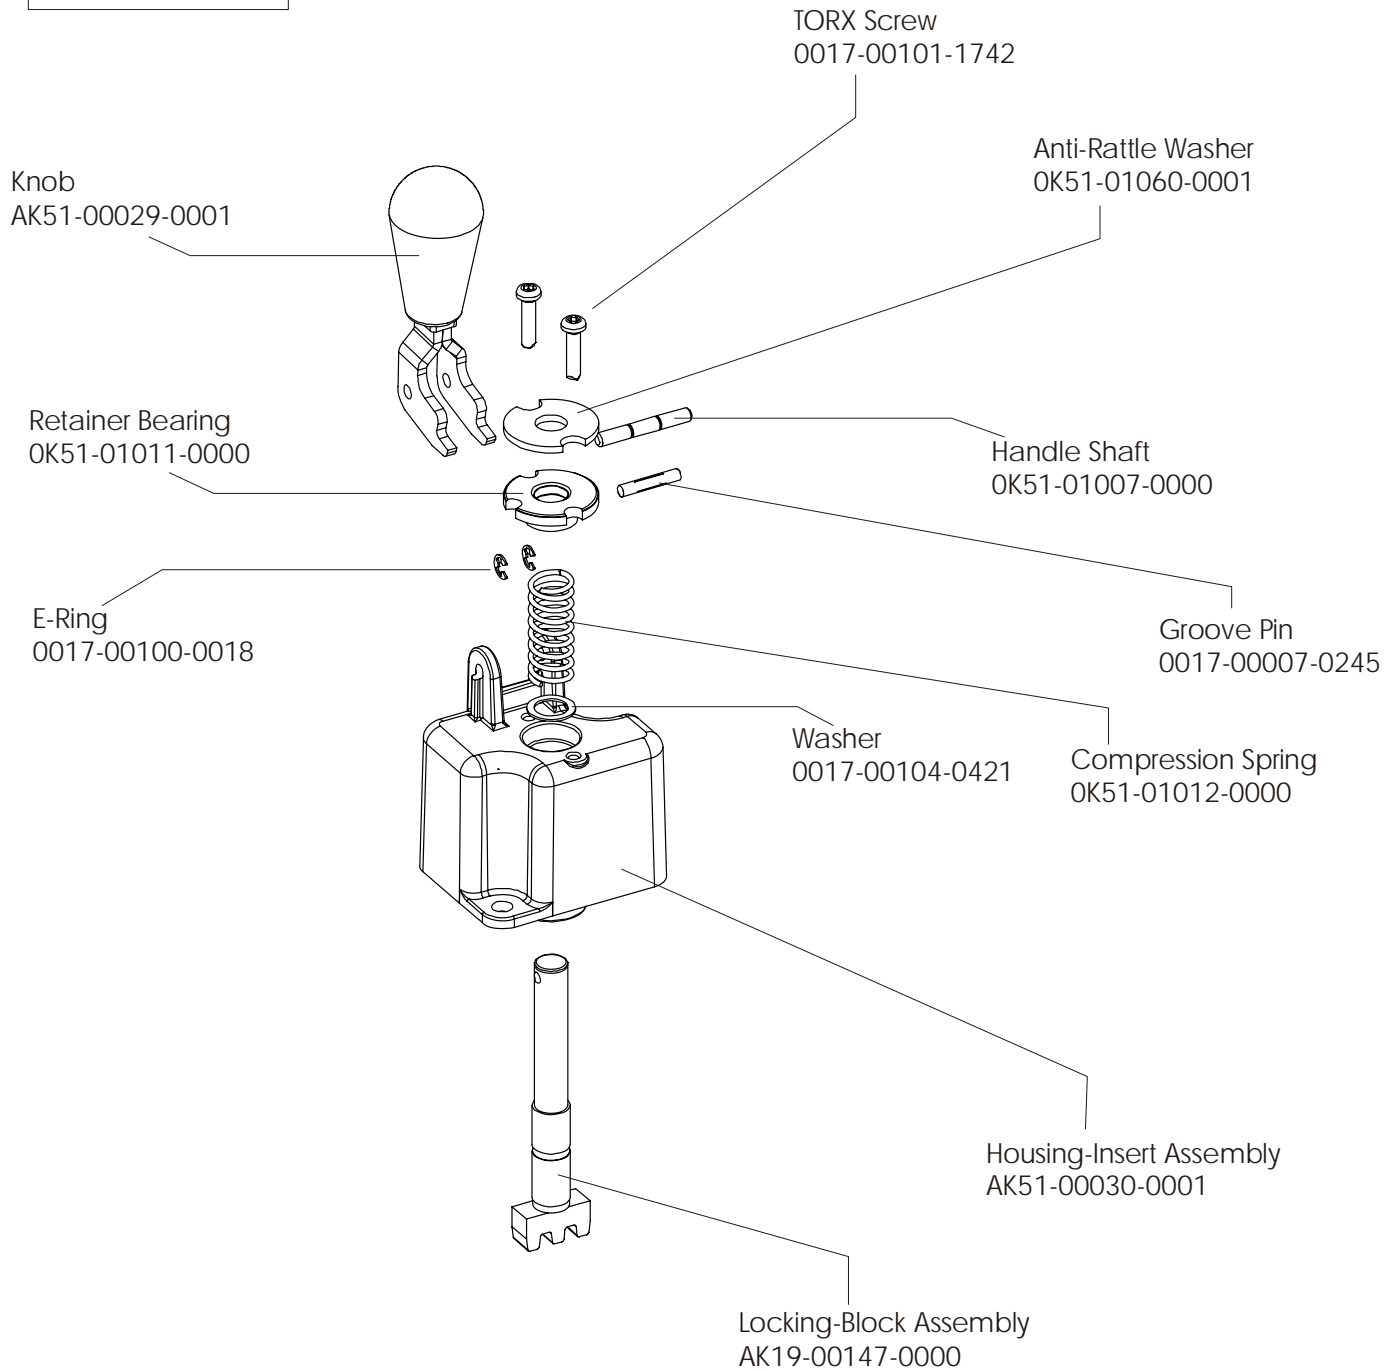

LifeFitness

Arctic Silver 95Ri Recumbent Bike

Customer Support Services
PARTS MANUAL rev Nov 2014

Miscellaneous	3
Console Components.....	4
Console Support Assembly	5
Shrouds, End Cap, Crank Arms, and Pedals	6
Belts and 6V Battery	7
Resistor Assembly	8
Power Control Board.....	9
Alternator w/Pulley	10
Crankshaft and Bearing Assembly	11
Intermediate Shaft and Bearing Assembly	12
Idler Bracket Assembly	13
Seat Assembly	14
Seat Bottom Assembly	15
Seat Frame Assembly	16
Seat Pads and Accessory Tray	17
Extrusion Assembly.....	18
Seat Locking Assembly	19
Wheel and Leveler	20
Cables	21

Description	Part No.
OPERATION MANUAL	M051-00K39-A119
POWER OPTION KIT 120V	GK39-00002-0002
POWER OPTION KIT 240/50V UK	GK39-00002-0004
POWER OPTION KIT 240V+AUS	GK39-00002-0005
POWER OPTION KIT 230/50V CON	GK39-00002-0006
HARDWARE BAG	GK39-00002-0008
TOUCH UP PAINT: SPRAY CAN .5 OZ BOTTLE W/APPLICATOR .33 OZ PEN	0017-00008-0204 0017-00008-0205 0017-00008-0206
SERVICE MANUAL	M051-00K39-A012

Resistor Assembly
AK39-00020-0001

Power Control Board Assembly
AK39-00022-0001

Alternator w/Pulley Assembly
AK63-00093-0000

Alternator Pulley
OK61-02500-0001

Alternator
0017-00009-0841

Locking Nut
0017-00103-0117

Washer
0017-00104-0044

Bolt
0017-00101-0956

Idler Bracket Assembly
AK63-00021-0000

Locking Assembly
AK51-00053-0001

Cable Coax - AK32-00020-0001
Cable Power Ext - AK32-00078-0001