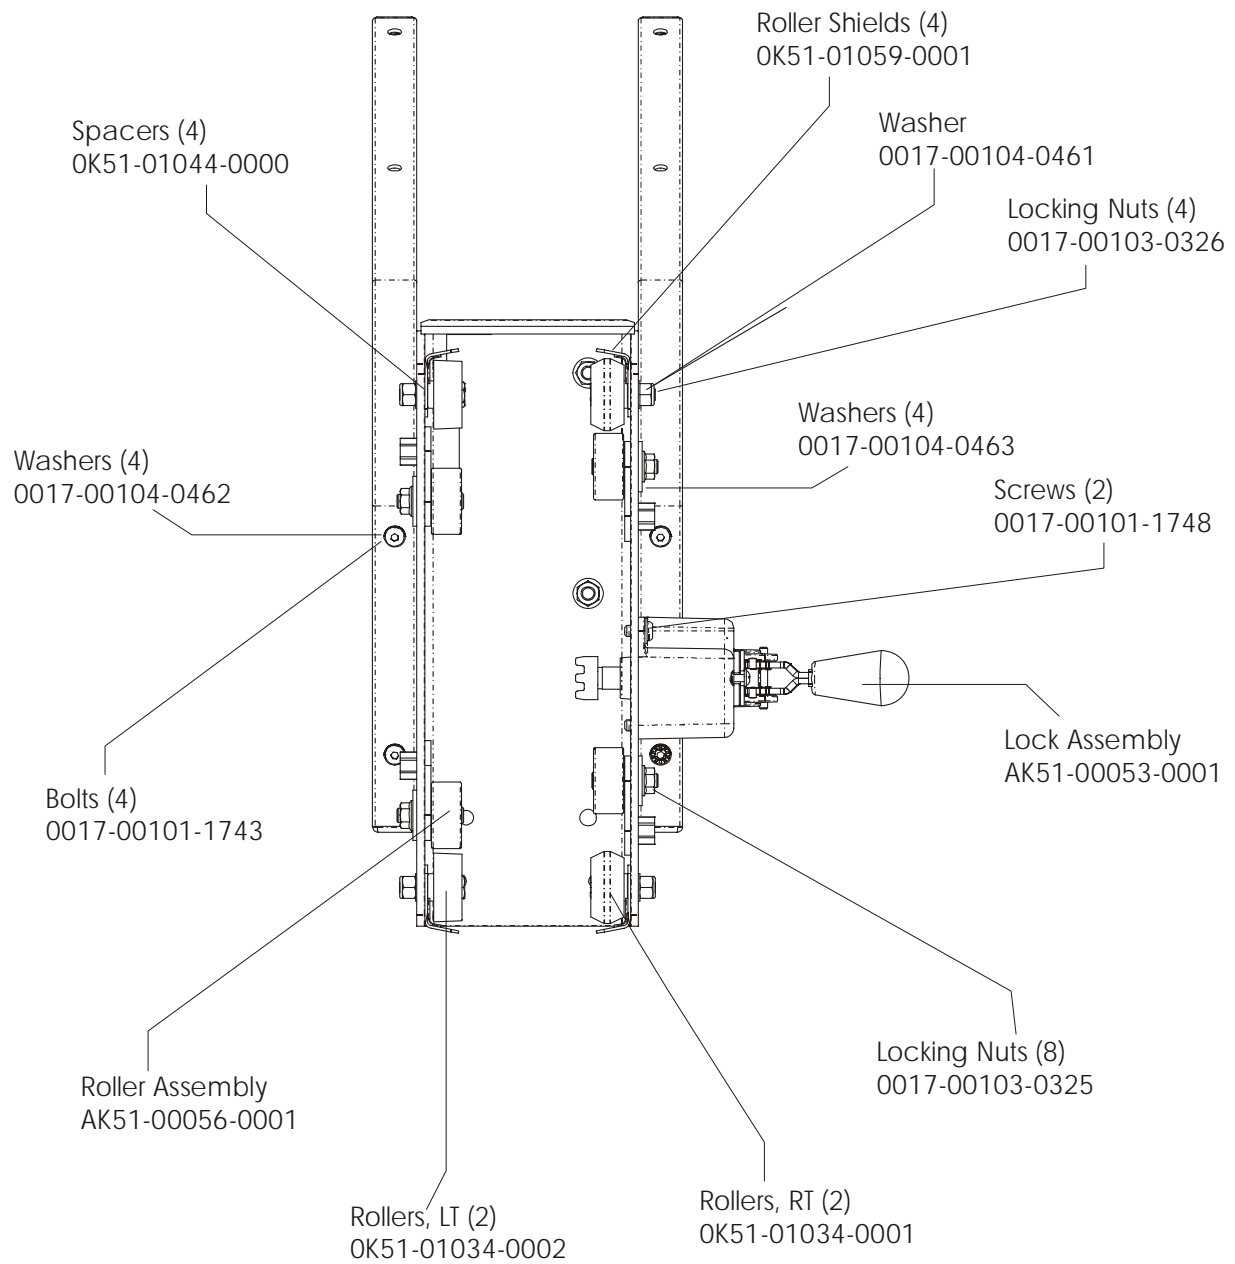

LifeFitness

Arctic Silver 95Ri Recumbent Bike

Customer Support Services
PARTS MANUAL rev Nov 2014

Miscellaneous	3
Console Components.....	4
Console Support Assembly	5
Shrouds, End Cap, Crank Arms, and Pedals	6
Belts and 6V Battery	7
Resistor Assembly	8
Power Control Board.....	9
Alternator w/Pulley	10
Crankshaft and Bearing Assembly	11
Intermediate Shaft and Bearing Assembly	12
Idler Bracket Assembly	13
Seat Assembly	14
Seat Bottom Assembly	15
Seat Frame Assembly	16
Seat Pads and Accessory Tray	17
Extrusion Assembly.....	18
Seat Locking Assembly	19
Wheel and Leveler	20
Cables	21

Description	Part No.
OPERATION MANUAL	M051-00K39-A119
POWER OPTION KIT 120V	GK39-00002-0002
POWER OPTION KIT 240/50V UK	GK39-00002-0004
POWER OPTION KIT 240V+AUS	GK39-00002-0005
POWER OPTION KIT 230/50V CON	GK39-00002-0006
HARDWARE BAG	GK39-00002-0008
TOUCH UP PAINT: SPRAY CAN .5 OZ BOTTLE W/APPLICATOR .33 OZ PEN	0017-00008-0204 0017-00008-0205 0017-00008-0206
SERVICE MANUAL	M051-00K39-A012

Resistor Assembly
AK39-00020-0001

Power Control Board Assembly
AK39-00022-0001

Alternator w/Pulley Assembly
AK63-00093-0000

Alternator Pulley
OK61-02500-0001

Alternator
0017-00009-0841

Locking Nut
0017-00103-0117

Washer
0017-00104-0044

Bolt
0017-00101-0956

Idler Bracket Assembly
AK63-00021-0000

Locking Assembly
AK51-00053-0001

Cable Coax - AK32-00020-0001
Cable Power Ext - AK32-00078-0001