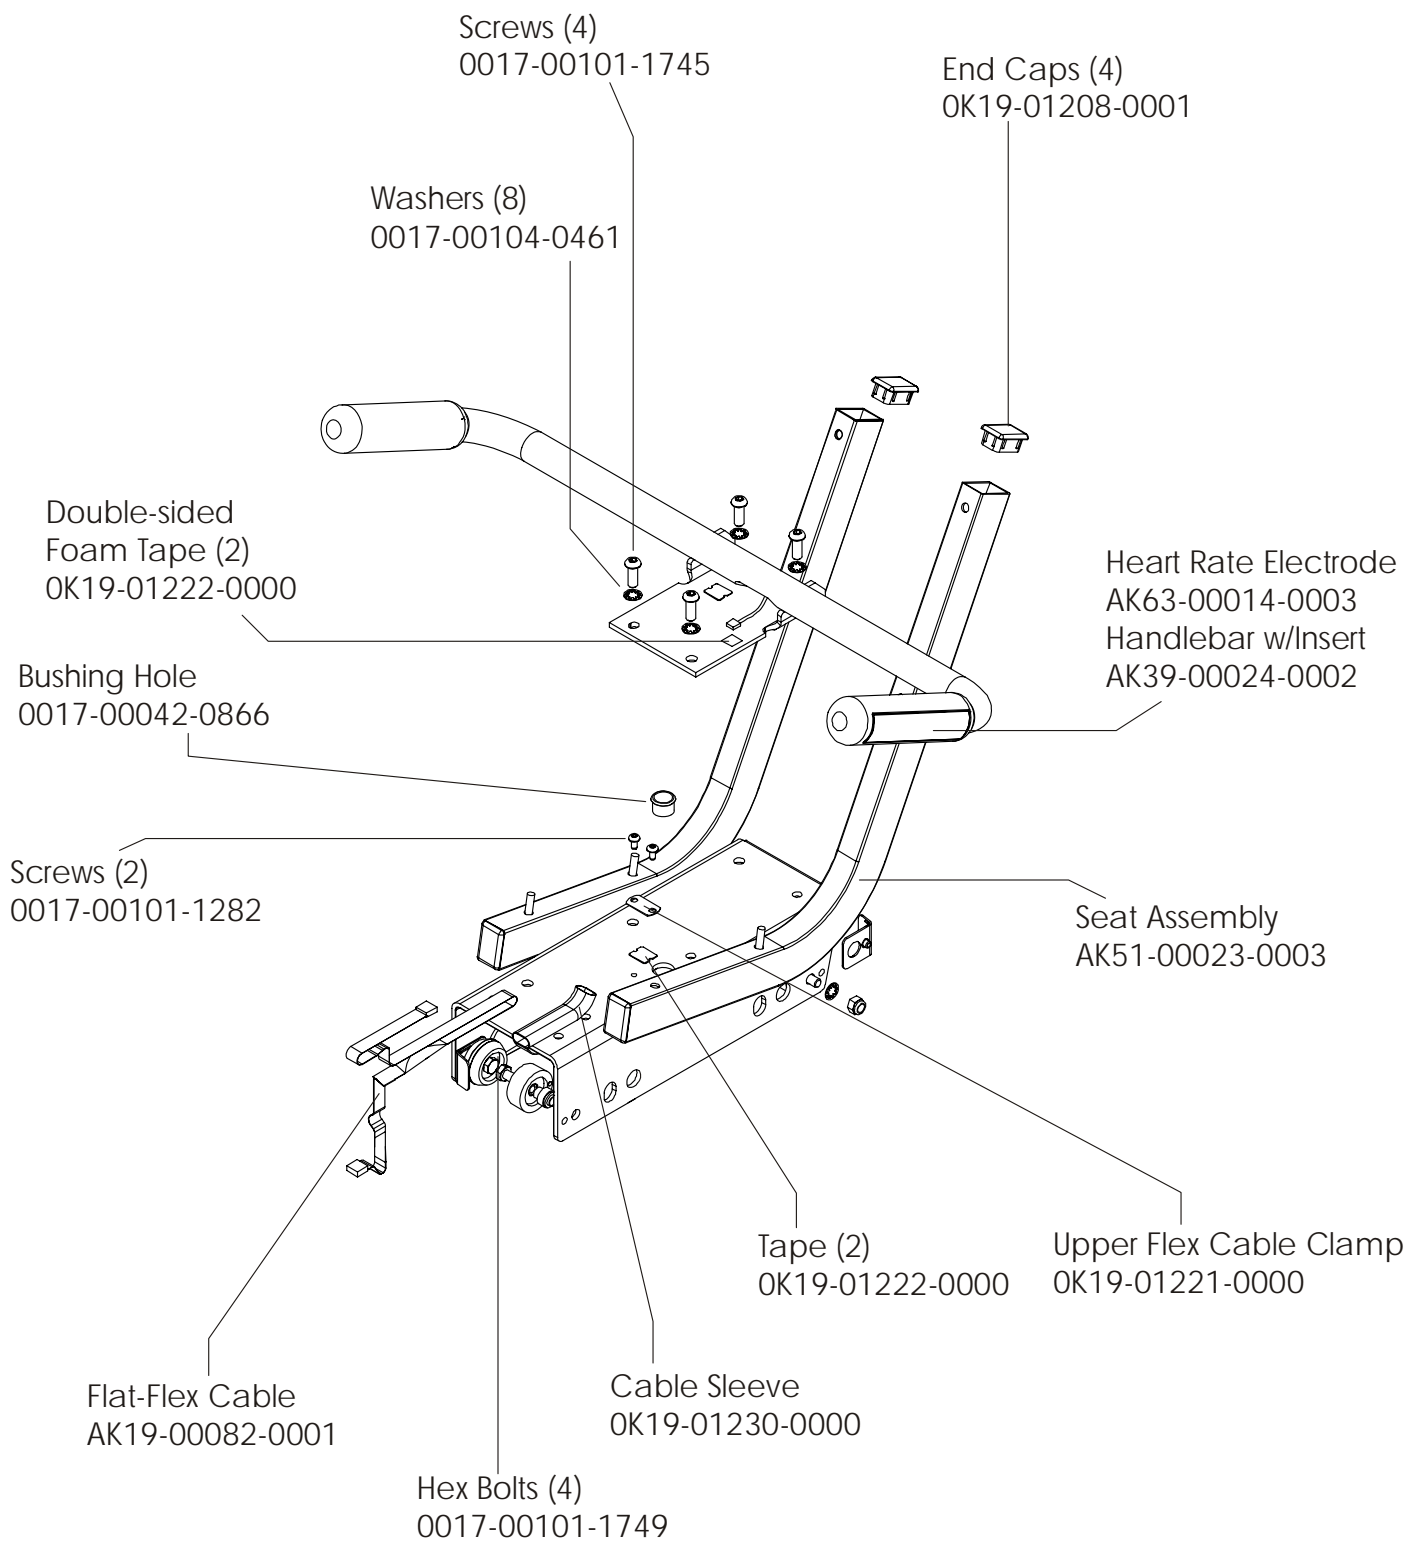

LifeFitness

Arctic Silver 95Ri Recumbent Bike

Customer Support Services
PARTS MANUAL rev Nov 2014

Miscellaneous	3
Console Components.....	4
Console Support Assembly	5
Shrouds, End Cap, Crank Arms, and Pedals	6
Belts and 6V Battery	7
Resistor Assembly	8
Power Control Board.....	9
Alternator w/Pulley	10
Crankshaft and Bearing Assembly	11
Intermediate Shaft and Bearing Assembly	12
Idler Bracket Assembly	13
Seat Assembly	14
Seat Bottom Assembly	15
Seat Frame Assembly	16
Seat Pads and Accessory Tray	17
Extrusion Assembly.....	18
Seat Locking Assembly	19
Wheel and Leveler	20
Cables	21

Description	Part No.
OPERATION MANUAL	M051-00K39-A119
POWER OPTION KIT 120V	GK39-00002-0002
POWER OPTION KIT 240/50V UK	GK39-00002-0004
POWER OPTION KIT 240V+AUS	GK39-00002-0005
POWER OPTION KIT 230/50V CON	GK39-00002-0006
HARDWARE BAG	GK39-00002-0008
TOUCH UP PAINT: SPRAY CAN .5 OZ BOTTLE W/APPLICATOR .33 OZ PEN	0017-00008-0204 0017-00008-0205 0017-00008-0206
SERVICE MANUAL	M051-00K39-A012

Resistor Assembly
AK39-00020-0001

Power Control Board Assembly
AK39-00022-0001

Alternator w/Pulley Assembly
AK63-00093-0000

Alternator Pulley
OK61-02500-0001

Alternator
0017-00009-0841

Locking Nut
0017-00103-0117

Washer
0017-00104-0044

Bolt
0017-00101-0956

Idler Bracket Assembly
AK63-00021-0000

Locking Assembly
AK51-00053-0001

Cable Coax - AK32-00020-0001
Cable Power Ext - AK32-00078-0001