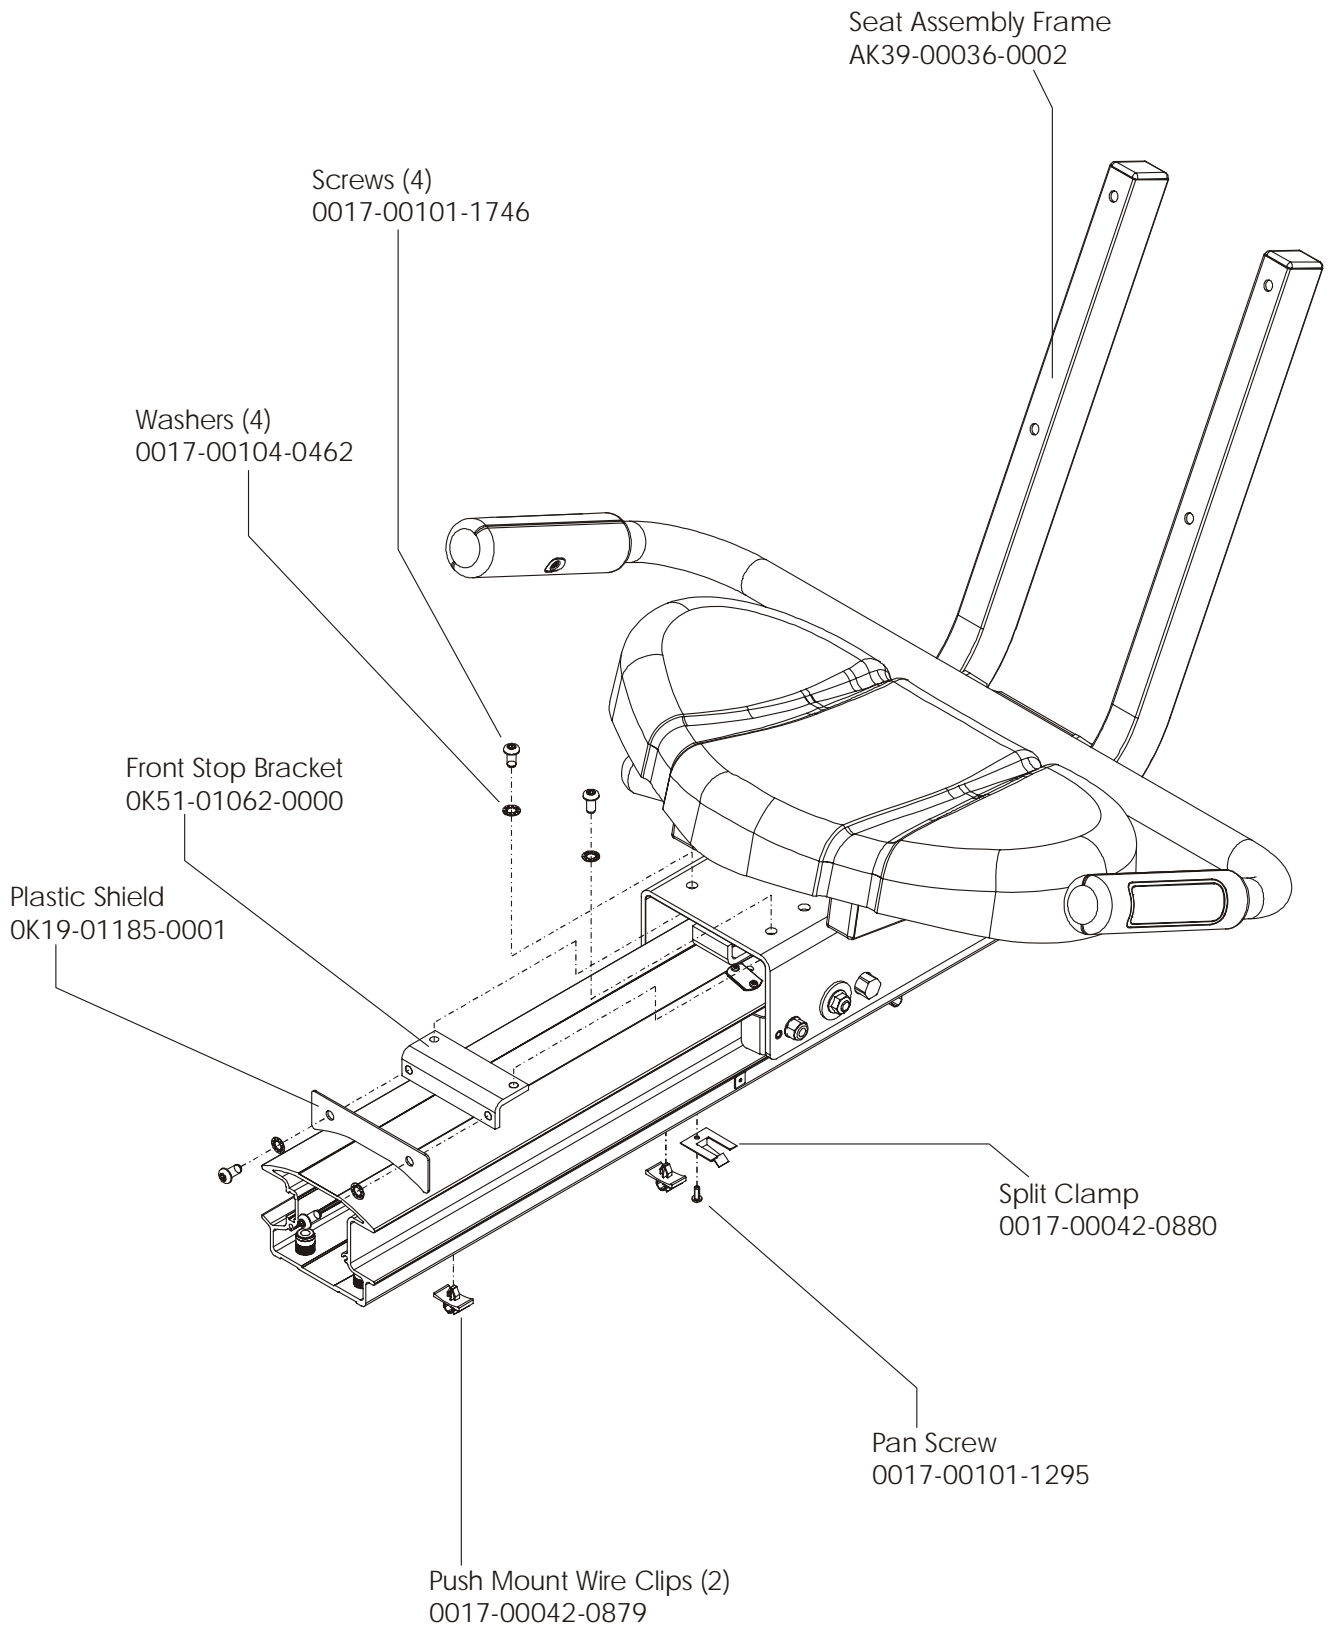

LifeFitness

Arctic Silver 95Ri Recumbent Bike

Customer Support Services
PARTS MANUAL rev Nov 2014

Miscellaneous	3
Console Components.....	4
Console Support Assembly	5
Shrouds, End Cap, Crank Arms, and Pedals	6
Belts and 6V Battery	7
Resistor Assembly	8
Power Control Board.....	9
Alternator w/Pulley	10
Crankshaft and Bearing Assembly	11
Intermediate Shaft and Bearing Assembly	12
Idler Bracket Assembly	13
Seat Assembly	14
Seat Bottom Assembly	15
Seat Frame Assembly	16
Seat Pads and Accessory Tray	17
Extrusion Assembly.....	18
Seat Locking Assembly	19
Wheel and Leveler	20
Cables	21

Description	Part No.
OPERATION MANUAL	M051-00K39-A119
POWER OPTION KIT 120V	GK39-00002-0002
POWER OPTION KIT 240/50V UK	GK39-00002-0004
POWER OPTION KIT 240V+AUS	GK39-00002-0005
POWER OPTION KIT 230/50V CON	GK39-00002-0006
HARDWARE BAG	GK39-00002-0008
TOUCH UP PAINT: SPRAY CAN .5 OZ BOTTLE W/APPLICATOR .33 OZ PEN	0017-00008-0204 0017-00008-0205 0017-00008-0206
SERVICE MANUAL	M051-00K39-A012

Washer
0017-00104-0044

Bolt
0017-00101-0956

Idler Bracket Assembly
AK63-00021-0000

Locking Assembly
AK51-00053-0001

Cable Coax - AK32-00020-0001
Cable Power Ext - AK32-00078-0001