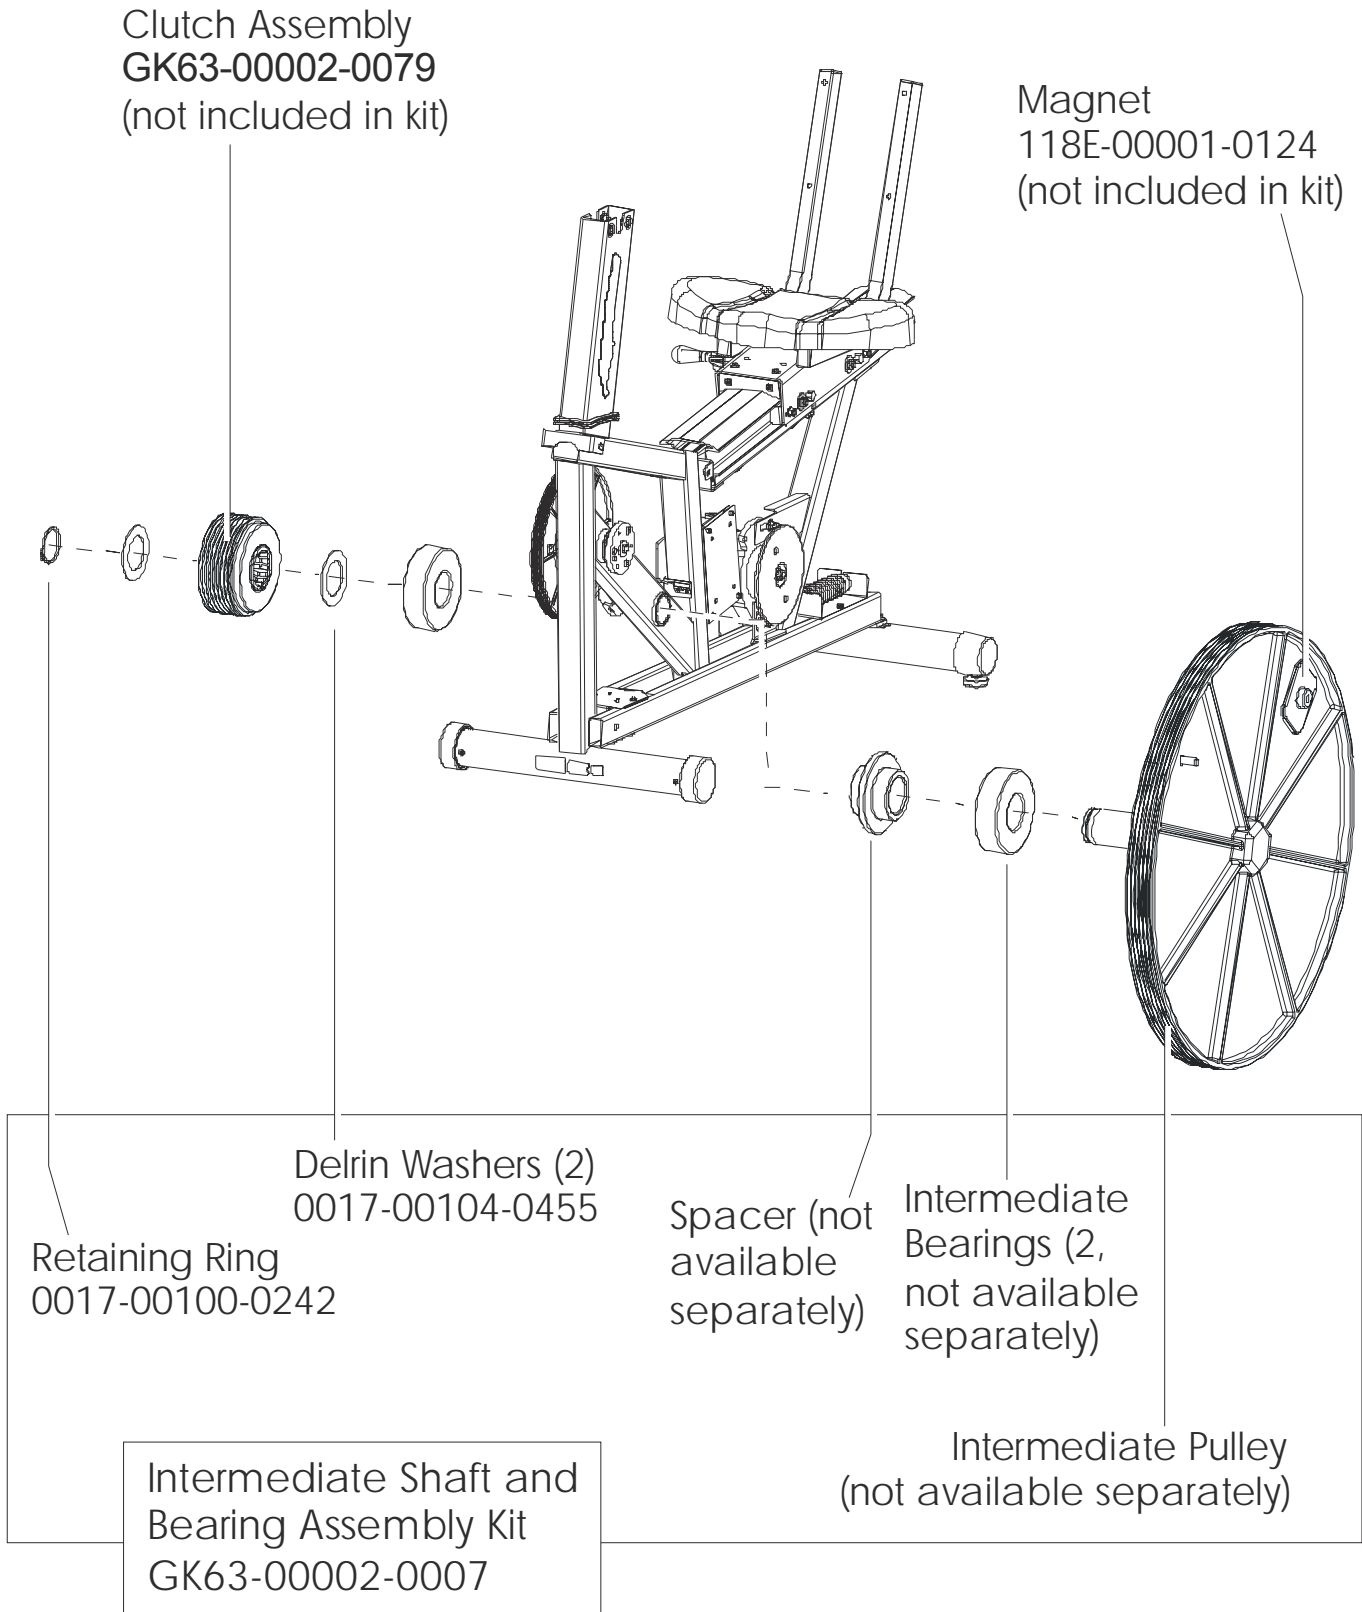

LifeFitness

Arctic Silver 95Ri Recumbent Bike

Customer Support Services
PARTS MANUAL rev Nov 2014

Miscellaneous	3
Console Components.....	4
Console Support Assembly	5
Shrouds, End Cap, Crank Arms, and Pedals	6
Belts and 6V Battery	7
Resistor Assembly	8
Power Control Board.....	9
Alternator w/Pulley	10
Crankshaft and Bearing Assembly	11
Intermediate Shaft and Bearing Assembly	12
Idler Bracket Assembly	13
Seat Assembly	14
Seat Bottom Assembly	15
Seat Frame Assembly	16
Seat Pads and Accessory Tray	17
Extrusion Assembly.....	18
Seat Locking Assembly	19
Wheel and Leveler	20
Cables	21

Description	Part No.
OPERATION MANUAL	M051-00K39-A119
POWER OPTION KIT 120V	GK39-00002-0002
POWER OPTION KIT 240/50V UK	GK39-00002-0004
POWER OPTION KIT 240V+AUS	GK39-00002-0005
POWER OPTION KIT 230/50V CON	GK39-00002-0006
HARDWARE BAG	GK39-00002-0008
TOUCH UP PAINT: SPRAY CAN .5 OZ BOTTLE W/APPLICATOR .33 OZ PEN	0017-00008-0204 0017-00008-0205 0017-00008-0206
SERVICE MANUAL	M051-00K39-A012

Resistor Assembly
AK39-00020-0001

Power Control Board Assembly
AK39-00022-0001

Alternator w/Pulley Assembly
AK63-00093-0000

Alternator Pulley
OK61-02500-0001

Alternator
0017-00009-0841

Locking Nut
0017-00103-0117

Washer
0017-00104-0044

Bolt
0017-00101-0956

Idler Bracket Assembly
AK63-00021-0000

Locking Assembly
AK51-00053-0001

Cable Coax - AK32-00020-0001
Cable Power Ext - AK32-00078-0001