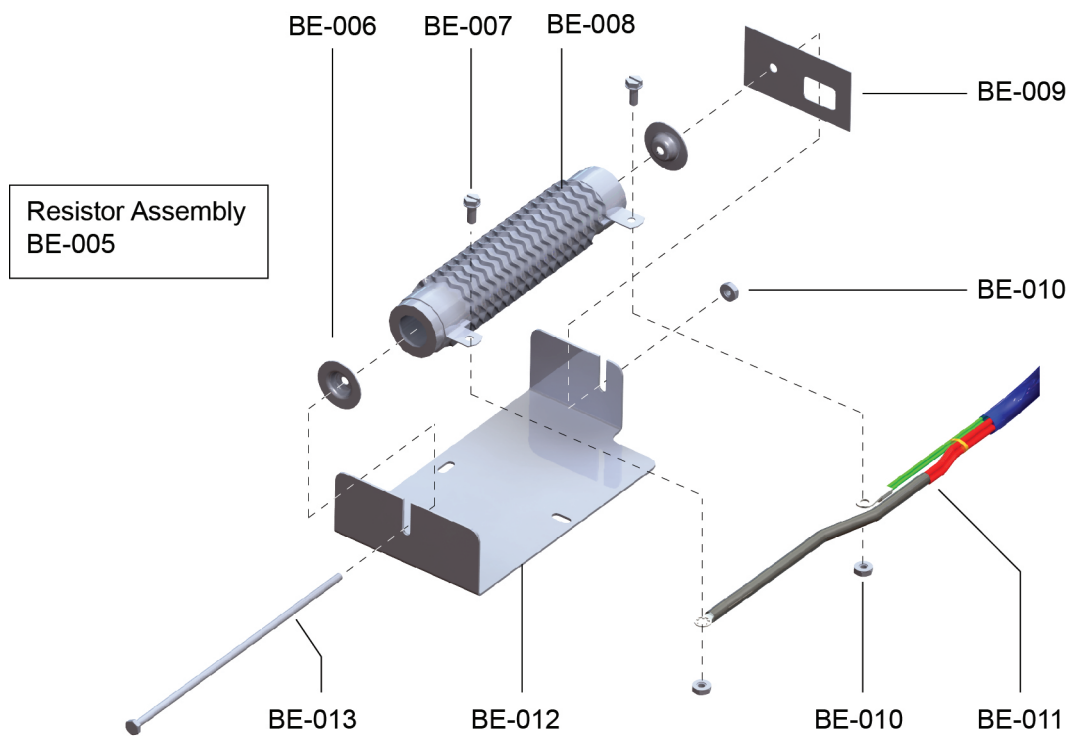

Note 1) Bezel and Overlay Assembly consists of: Bezel, Overlay, Switch and iPod Holder Assembly

Base Electronics (BE)

6V Battery

Exploded View

Parts List

Item	Alpha Code	Part Number	Description
BE-001	CIR, CLI	0017-00101-0975	Battery Mounting Screw (2)
BE-002	CIR, CLI	0K51-01036-0000	Bracket
BE-003	CIR, CLI	0017-00003-0685	6V Battery
BE-004	CIR, CLI	0017-00101-1193	Bracket Mounting Screw (2)

Resistor Assembly

Exploded View

Parts List

Item	Alpha Code	Part Number	Description
BE-005	CIR, CLI	AK63-00093-0000	Resistor Assembly
BE-006	CIR, CLI	0017-00104-0309	Washer (2)
BE-007	CIR, CLI	0017-00101-1057	Pan Screw (2)
BE-008	CIR, CLI	100E-00002-0092	.5 Ohm 240 Watt Resistor
BE-009	CIR, CLI	0017-00104-0309	Resistor Retainer
BE-010	CIR, CLI	0017-00103-0081	Hex Nut (3)
BE-011	CIR, CLI	AK39-00006-0000	Power Cable Assembly
BE-012	CIR, CLI	0K39-01036-0000	Mounting Bracket
BE-013	CIR, CLI	0K63-01166-0000	Mounting Rod

Power Control Board Assembly

Power Control Board Assembly

Parts List

Item	Alpha Code	Part Number	Description
BE-015	CIR, CLI	AK39-00022-0003	Power Control Board Assembly
BE-016	CIR, CLI	0K39-01027-0000	Bracket
BE-017	CIR, CLI	0017-00101-1193	Bracket Screw (2)
BE-018	CIR, CLI	B084-92218-0000	Power Control Board
BE-019	CIR, CLI	0017-00101-0823	Philips Screw (4)
BE-020	CIR, CLI	0017-00042-0821	Plastic Grommet (4)