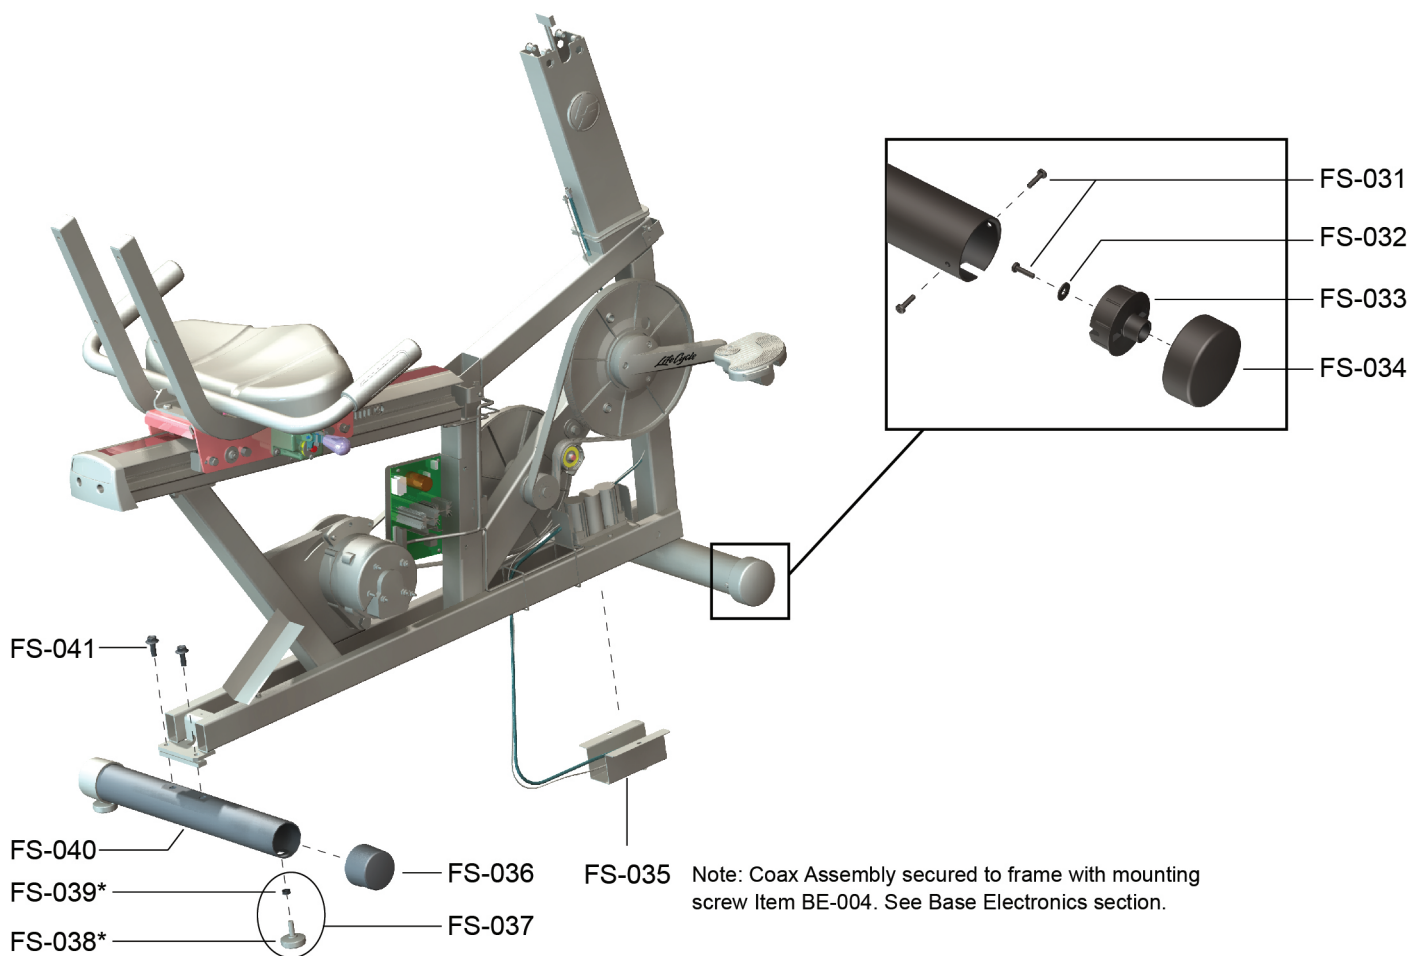

Wheel and Leveler

Exploded View

Parts List

Item	Alpha Code	Part Number	Description
FS-031	CIR, CLI	0017-00101-1747	Pan Screw (3)
FS-032	CIR, CLI	0K63-01041-0000	Flat Washer
FS-033	CIR, CLI	0K63-01039-0000	Wheel Insert
FS-034	CIR, CLI	AK63-00016-0202	Wheel Assembly - Shadow Gray
FS-035	CIR	AK39-00093-0000	Coax Assembly
"	CLI	AK39-00093-0001	Coax Assembly
FS-036	CIR, CLI	0K63-01219-0202	End Cap - Shadow Gray
FS-037	CIR, CLI	AK61-00035-0000	Leveler Assembly - includes parts in asterisk (*)
FS-038*	CIR, CLI	0017-00009-0795	Leveler
FS-039*	CIR, CLI	0017-00103-0273	Lock Nut
FS-040	CIR, CLI	AK39-00105-0002	Rear Stabilizer Assembly
"	CLI8xxxxx	AK39-00105-0604	Rear Stabilizer Assembly - Retro Fitness
"	CLI6xxxxx	AK39-00105-0804	Rear Stabilizer Assembly - Planet Fitness
FS-041	CIR, CLI	0017-00101-1635	Bolt 3/8 -16X16 UNS