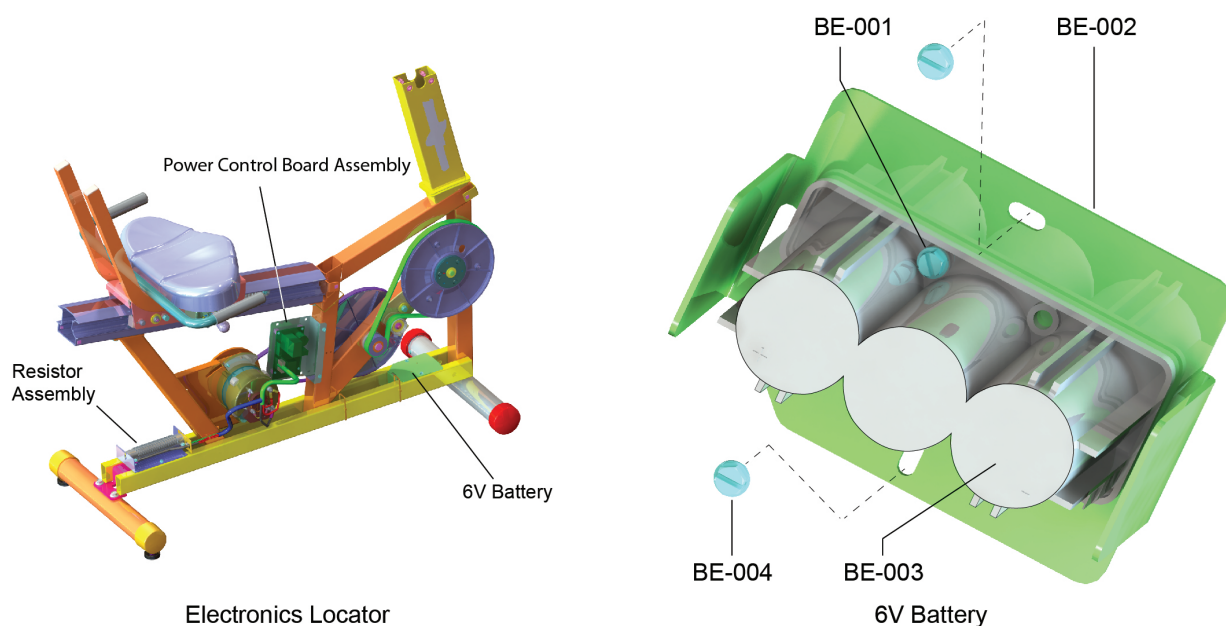

Console Assembly (CN)

Parts

Exploded View

Parts List

Item	Alpha Code	Part Number	Description
CN-001	CLI	CLEDB-ENGEX-01N	English/English Console Assy
"	CLI	CLEDB-ENGEX-01RFN	English/English Console Assy - Retro Fitness
"	CLR	CLEDB-ENGEX-01PFN	English/English Console Assy - Planet Fitness
"	CLI	CLEDB-ENGMX-01N	English/Metric Console Assy
"	CLI	CLEDB-GERMX-01N	German/Metric Console Assy
"	CLI	CLEDB-FRNMX-01N	French/Metric Console Assy
"	CLI	CLEDB-SPNMX-01N	Spanish/Metric Console Assy
"	CLI	CLEDB-ITLMX-01N	Italian/Metric Console Assy
"	CLI	CLEDB-DUTMX-01N	Dutch/Metric Console Assy
"	CLI	CLEDB-RUSMX-01N	Russian/Metric Console Assy
"	CIR	CSLEDB-ENGEX-01N	English/English Console Assy - Club Series
"	CIR	CSLEDB-ENGMX-01N	English/Metric Console Assy - Club Series
"	CIR	CSLEDB-GERMX-01N	German/Metric Console Assy - Club Series
CN-002	CIR, CLI	A084-92367-0000	Programmed Console Board
CN-003	CIR, CLI	0017-00101-1650	PCB Mounting Screws

Note 1) Bezel and Overlay Assembly consists of: Bezel, Overlay, Switch and iPod Holder Assembly

Base Electronics (BE)

6V Battery

Exploded View

Parts List

Item	Alpha Code	Part Number	Description
BE-001	CIR, CLI	0017-00101-0975	Battery Mounting Screw (2)
BE-002	CIR, CLI	0K51-01036-0000	Bracket
BE-003	CIR, CLI	0017-00003-0685	6V Battery
BE-004	CIR, CLI	0017-00101-1193	Bracket Mounting Screw (2)