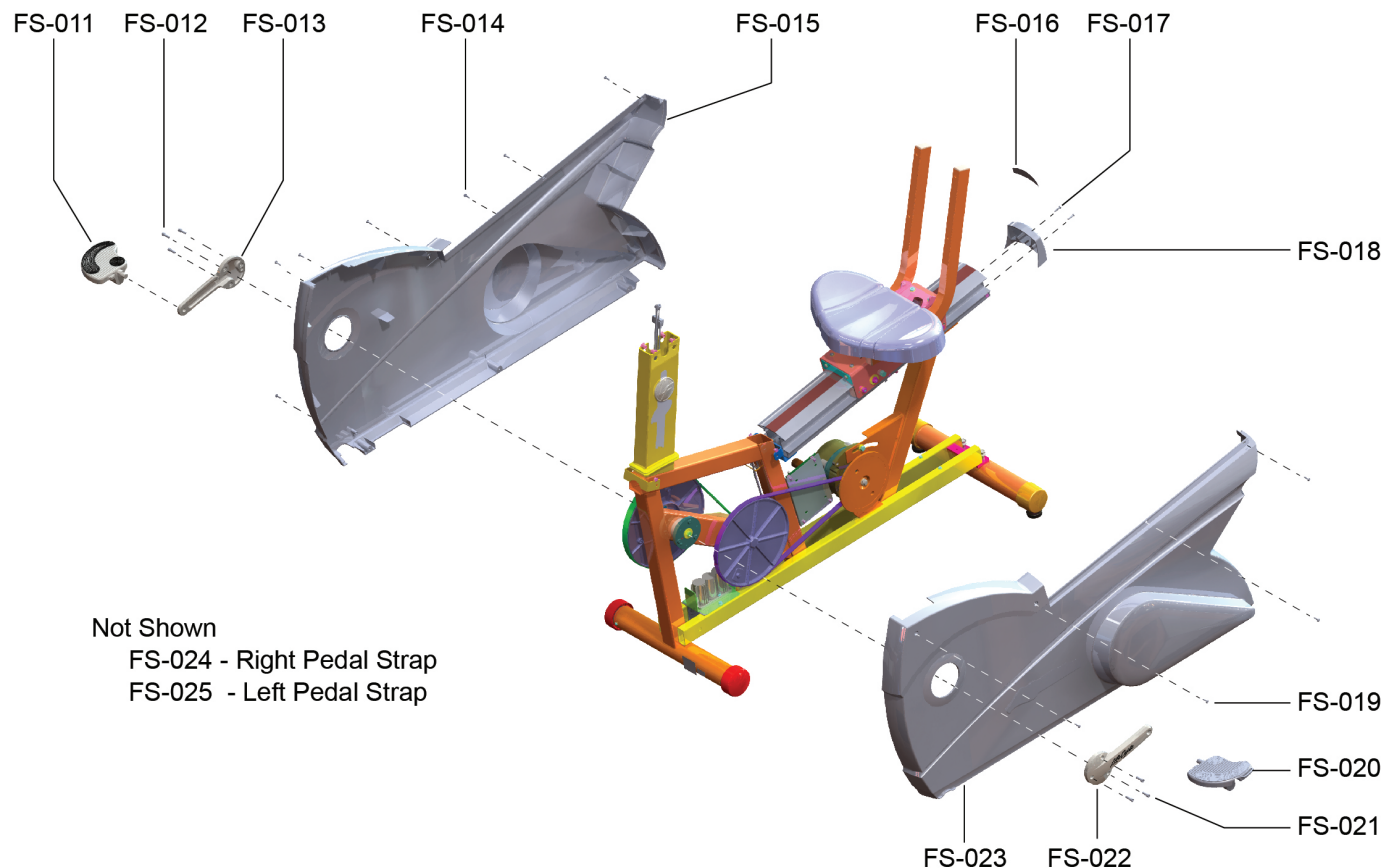

Frame System (FS)

Console Support and Handlebars

Exploded View

Parts List

Item	Alpha Code	Part Number	Description
FS-001	CIR, CLI	see <i>Console Assembly</i> section	Console Assembly
FS-002	CIR, CLI	0K47-01156-0202	Endcap
FS-003	CIR, CLI	0K58-01552-0700	Plug
FS-004	CIR, CLI	0017-00101-1744	Console Mounting Screw (4)
FS-005	CIR, CLI	0017-00104-0462	Washer
FS-006	CIR, CLI	0017-00101-1756	Frame Post Screw (4)
FS-007	CLI	AK39-00167-5100	Console Support - Robust
"	CLI8xxxxx	AK39-00167-0600	Console Support - Retro Fitness
"	CLI6xxxxx	AK39-00167-0800	Console Support - Planet Fitness
FS-008		0K39-01005-0202	Hand Grips (Left and Right)

Shrouds, Endcap, Crank Arm and Pedals

Not Shown
 FS-024 - Right Pedal Strap
 FS-025 - Left Pedal Strap

Parts List

Item	Alpha Code	Part Number	Description
FS-011	CIR, CLI	AK63-00263-0003	Pedal - Right
FS-012	CIR, CLI	0017-00101-1855	Screws for Crank Arm - Right (3)
FS-013	CIR, CLI	0K39-01042-0009	Crank Arm - Right
FS-014	CIR, CLI	0017-00101-1741	Shroud Screws - Right Side (7)
FS-015	CLI	AK39-00136-0002	Right Shroud w/Decal - Shadow Gray
"	CIR	AK39-00136-0003	Right Shroud w/Decal - Consumer Shadow Gray
"	CLI8xxxxx	AK39-00136-0001	Right Shroud w/Decal - Retro Fitness
"	CLI6xxxxx	AK39-00136-0004	Right Shroud w/Decal - Planet Fitness
FS-016	CIR, CLI	0K51-01085-0001	Decal
FS-017	CIR, CLI	0017-00101-1614	End Cap Screws (2)
FS-018	CIR, CLI	AK39-00050-0005	End Cap
FS-019	CIR, CLI	0017-00101-1741	Shroud Screws - Left Side (4)
FS-020	CIR, CLI	AK63-00263-0004	Pedal - Left
FS-021	CIR, CLI	0017-00101-1855	Screws for Crank Arm - Left (3)
FS-022	CIR, CLI	0K39-01042-0010	Crank Arm - Left
FS-023	CLI8xxxxx	AK39-00137-0001	Left Shroud w/Decal - Retro Fitness
"	CLI6xxxxx	AK39-00137-0004	Left Shroud w/Decal - Planet Fitness
"	CLI	AK39-00137-0002	Left Shroud w/Decal - Shadow Gray
"	CIR	AK39-00137-0003	Left Shroud w/Decal - Consumer Shadow Gray
FS-024	CIR, CLI	0K63-01238-0205	Pedal Strap - Right
FS-025	CIR, CLI	0K63-01238-0206	Pedal Strap - Left