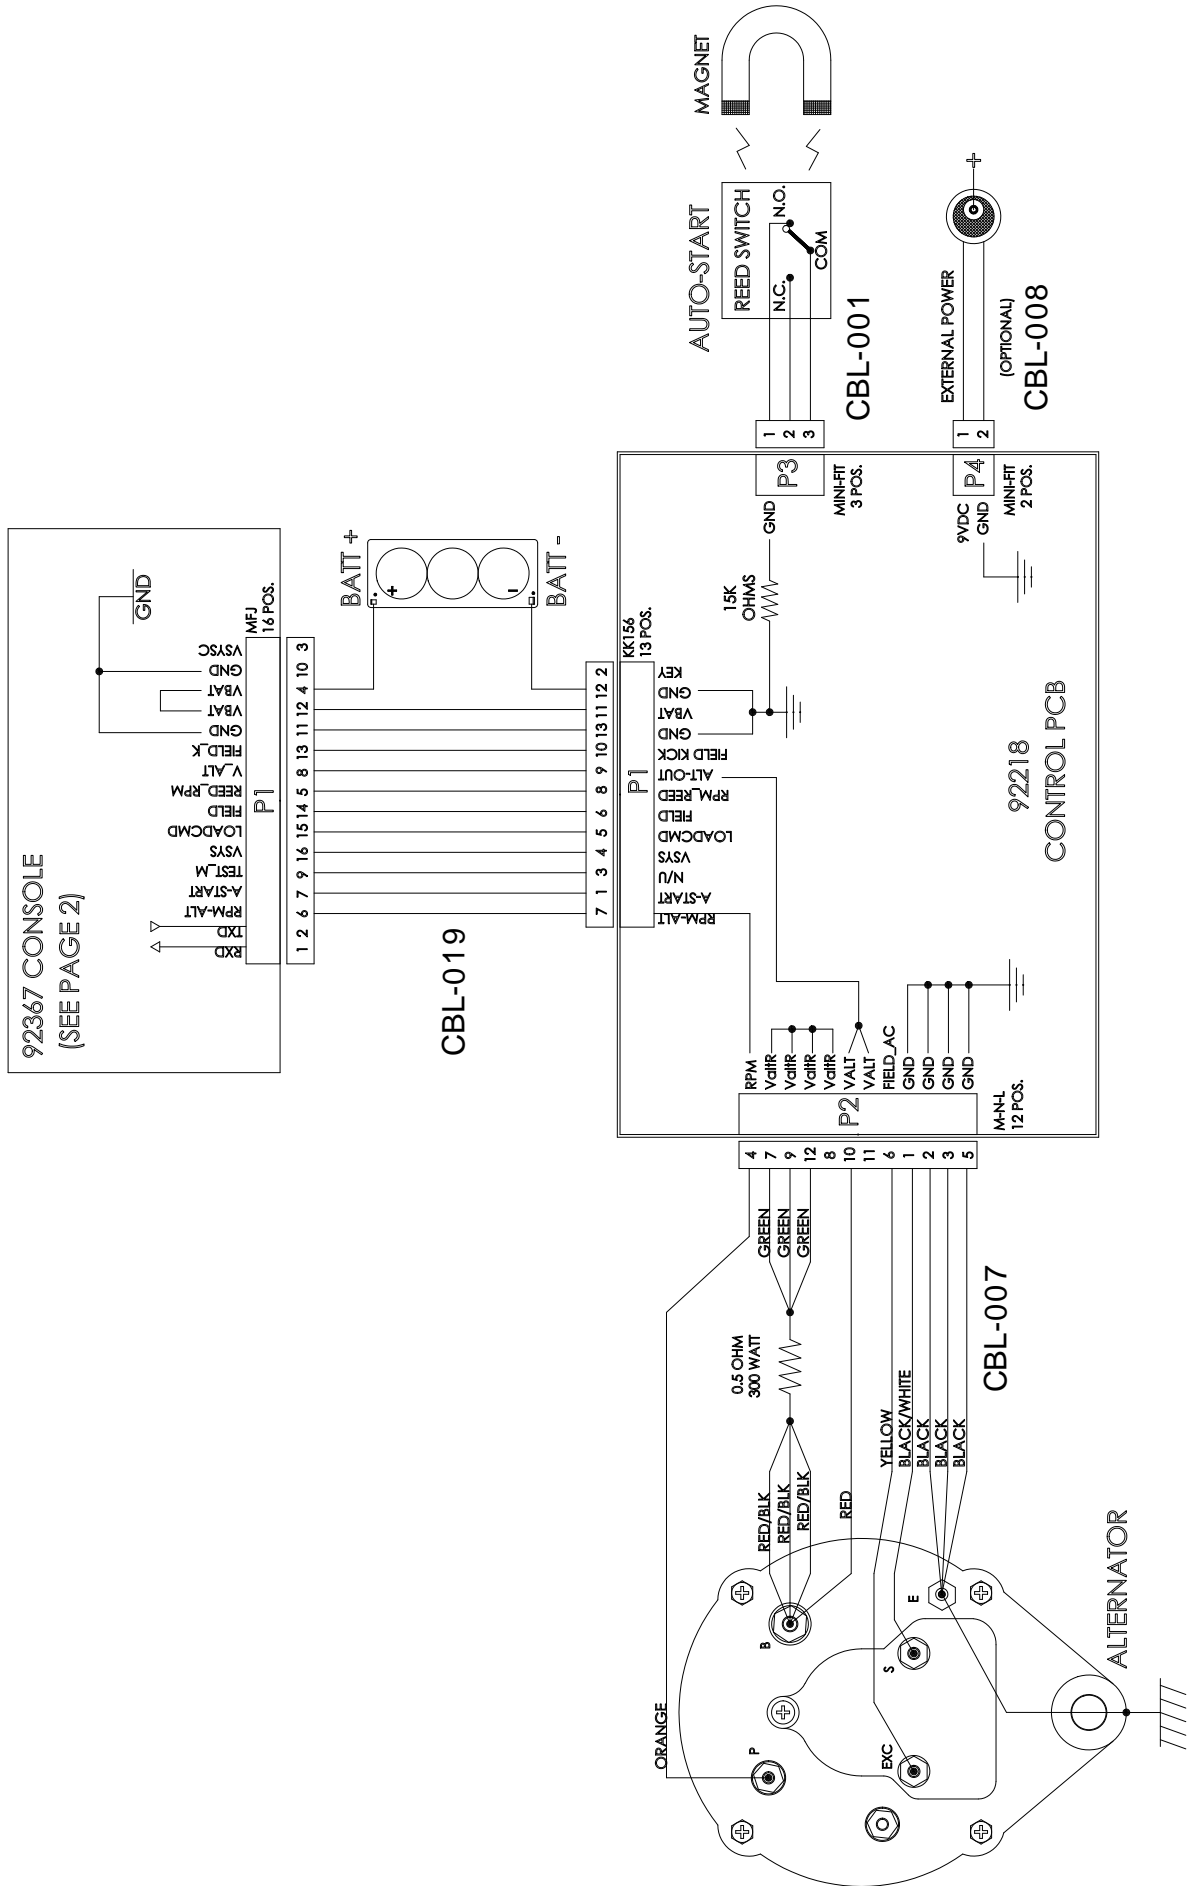

Wiring Diagrams

Control PCB - CLSR/CSLR