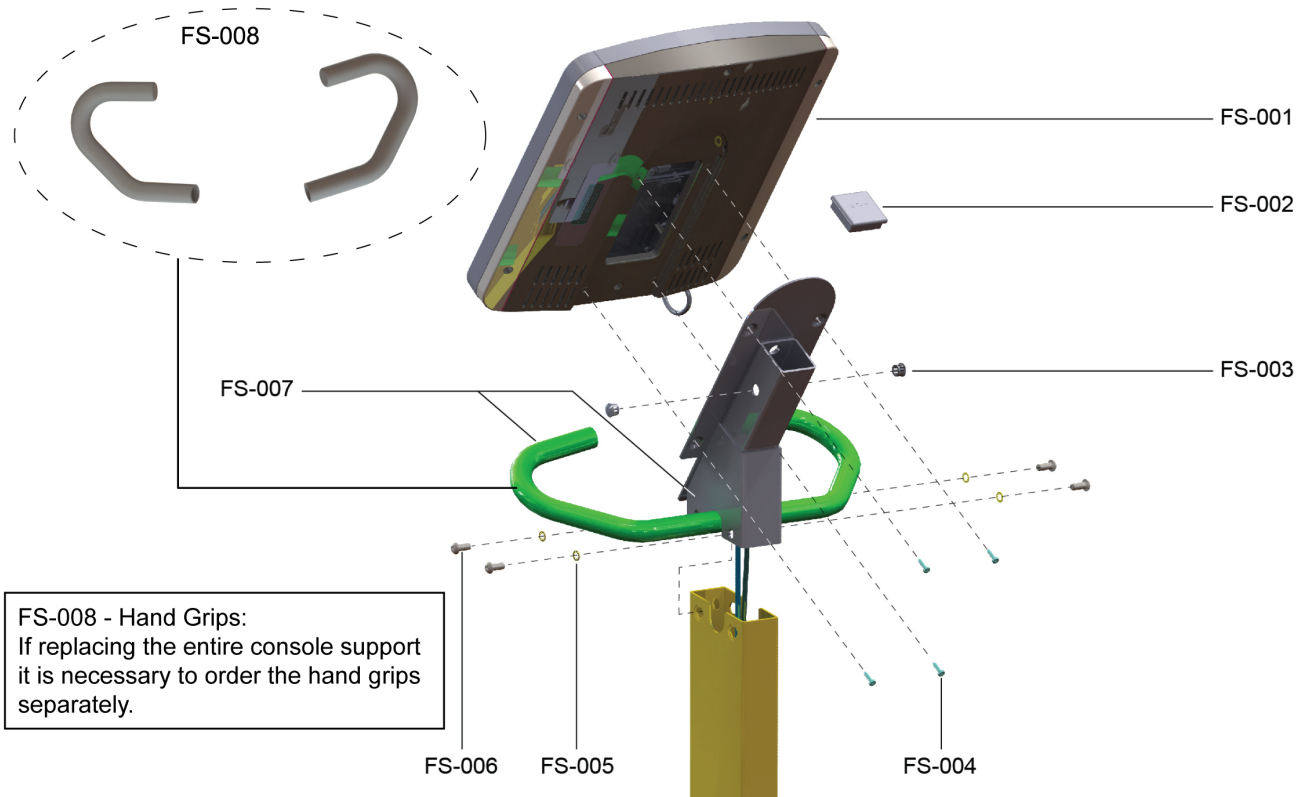

Frame System (FS)

Console Support and Handlebars

Exploded View

Parts List

Item	Alpha Code	Part Number	Description
FS-001	CIR, CLI	see <i>Console Assembly</i> section	Console Assembly
FS-002	CIR, CLI	0K47-01156-0202	Endcap
FS-003	CIR, CLI	0K58-01552-0700	Plug
FS-004	CIR, CLI	0017-00101-1744	Console Mounting Screw (4)
FS-005	CIR, CLI	0017-00104-0462	Washer
FS-006	CIR, CLI	0017-00101-1756	Frame Post Screw (4)
FS-007	CLI	AK39-00167-5100	Console Support - Robust
"	CLI8xxxxx	AK39-00167-0600	Console Support - Retro Fitness
"	CLI6xxxxx	AK39-00167-0800	Console Support - Planet Fitness
FS-008		0K39-01005-0202	Hand Grips (Left and Right)