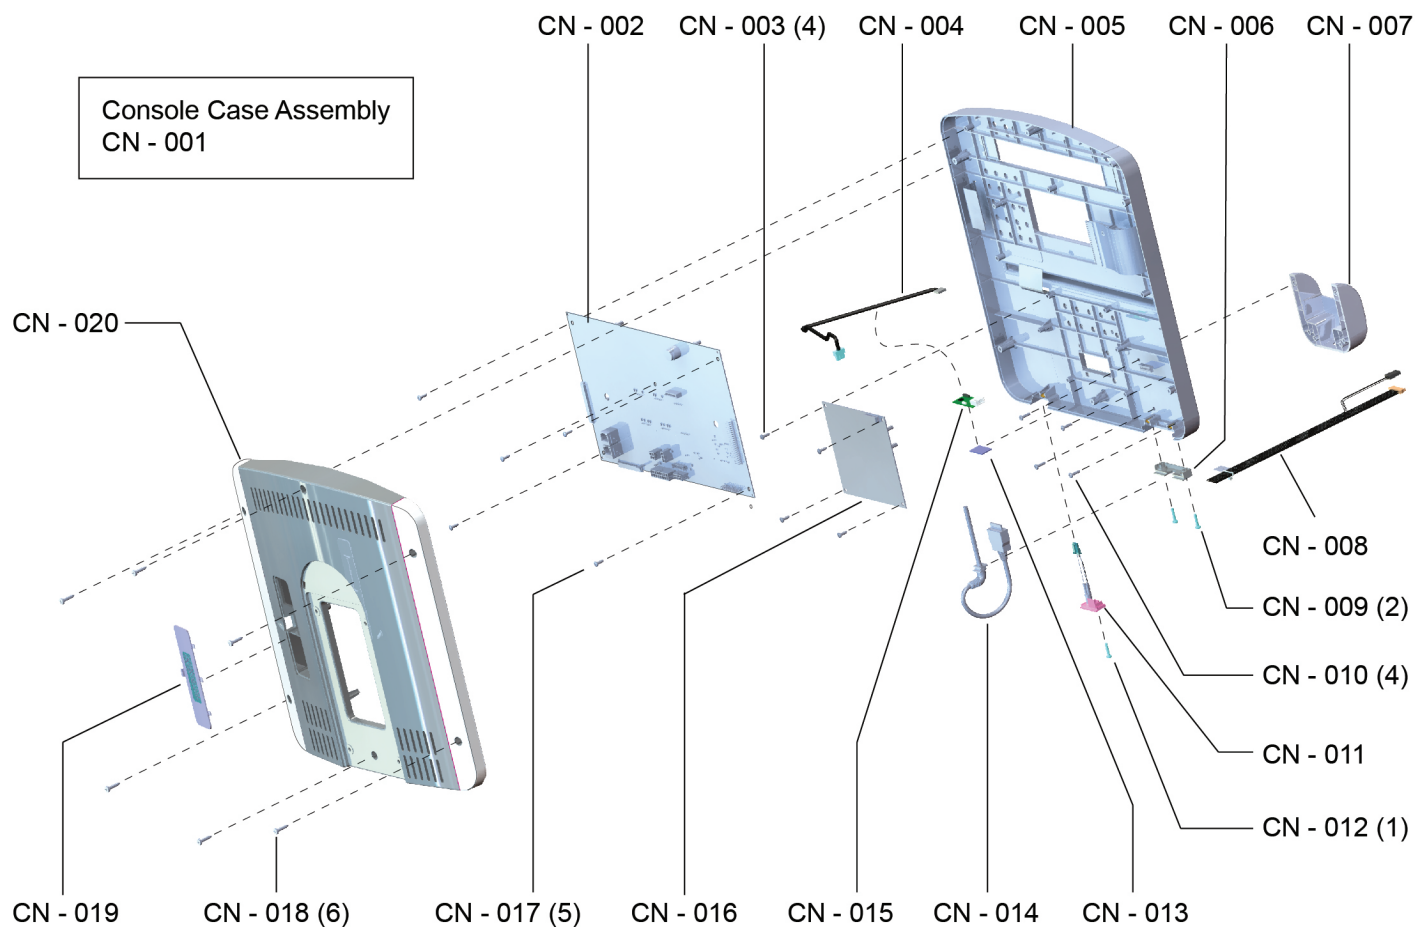

Integrity CLSR Recumbent Bike

CLSR-ALLxx-xx, CSLR-ALLxx-xx

Parts Manual

19.11.12

Table of Contents

Miscellaneous	2
Console Assembly (CN)	3
Parts	3
Base Electronics (BE)	5
6V Battery	5
Resistor Assembly	6
Power Control Board Assembly	7
Drive System (DS)	8
Belts, Alternator with Pulley Assembly	8
Crankshaft and Bearing Assembly	9
Intermediate Shaft and Bearing Assembly	10
Idler Bracket Assembly	11
Frame System (FS)	12
Console Support and Handlebars	12
Shrouds, Endcap, Crank Arm and Pedals	13
Wheel and Leveler	14
Seat Mechanism (SM)	15
Seat Assembly	15
Seat Assembly - Bottom	16
Seat Frame Assembly	17
Seat Pads and Accessory Tray	18
Extrusion Assembly	19
Locking Assembly	20
Wiring	21

Console Assembly (CN)

Parts

Exploded View

Parts List

Item	Alpha Code	Part Number	Description
CN-001	CLI	CLEDB-ENGEX-01N	English/English Console Assy
"	CLI	CLEDB-ENGEX-01RFN	English/English Console Assy - Retro Fitness
"	CLR	CLEDB-ENGEX-01PFN	English/English Console Assy - Planet Fitness
"	CLI	CLEDB-ENGMX-01N	English/Metric Console Assy
"	CLI	CLEDB-GERMX-01N	German/Metric Console Assy
"	CLI	CLEDB-FRNMX-01N	French/Metric Console Assy
"	CLI	CLEDB-SPNMX-01N	Spanish/Metric Console Assy
"	CLI	CLEDB-ITLMX-01N	Italian/Metric Console Assy
"	CLI	CLEDB-DUTMX-01N	Dutch/Metric Console Assy
"	CLI	CLEDB-RUSMX-01N	Russian/Metric Console Assy
"	CIR	CSLEDB-ENGEX-01N	English/English Console Assy - Club Series
"	CIR	CSLEDB-ENGMX-01N	English/Metric Console Assy - Club Series
"	CIR	CSLEDB-GERMX-01N	German/Metric Console Assy - Club Series
CN-002	CIR, CLI	A084-92367-0000	Programmed Console Board
CN-003	CIR, CLI	0017-00101-1650	PCB Mounting Screws