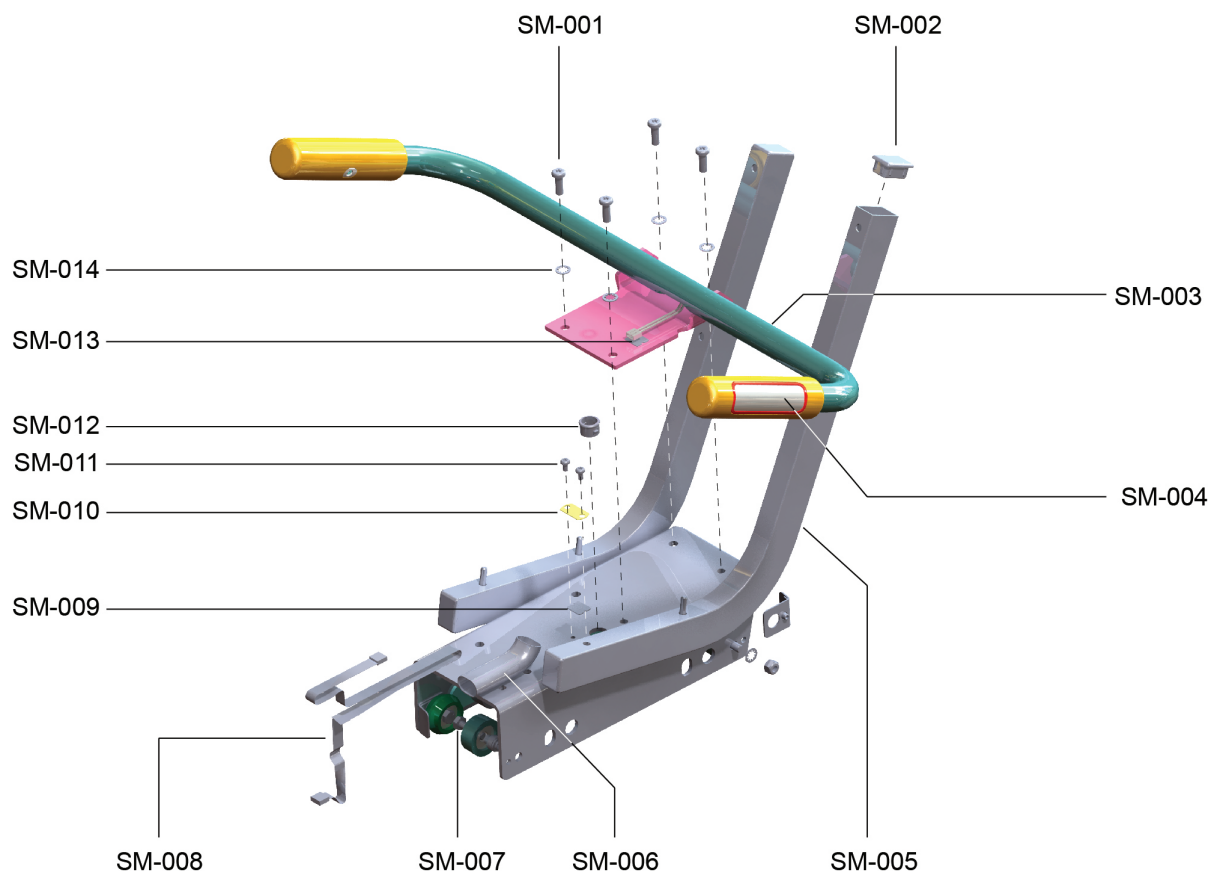

Wheel and Leveler

Exploded View

Parts List

Item	Alpha Code	Part Number	Description
FS-031	CIR, CLI	0017-00101-1747	Pan Screw (3)
FS-032	CIR, CLI	0K63-01041-0000	Flat Washer
FS-033	CIR, CLI	0K63-01039-0000	Wheel Insert
FS-034	CIR, CLI	AK63-00016-0202	Wheel Assembly - Shadow Gray
FS-035	CIR	AK39-00093-0000	Coax Assembly
"	CLI	AK39-00093-0001	Coax Assembly
FS-036	CIR, CLI	0K63-01219-0202	End Cap - Shadow Gray
FS-037	CIR, CLI	AK61-00035-0000	Leveler Assembly - includes parts in asterisk (*)
FS-038*	CIR, CLI	0017-00009-0795	Leveler
FS-039*	CIR, CLI	0017-00103-0273	Lock Nut
FS-040	CIR, CLI	AK39-00105-0002	Rear Stabilizer Assembly
"	CLI8xxxxx	AK39-00105-0604	Rear Stabilizer Assembly - Retro Fitness
"	CLI6xxxxx	AK39-00105-0804	Rear Stabilizer Assembly - Planet Fitness
FS-041	CIR, CLI	0017-00101-1635	Bolt 3/8 -16X16 UNS

Seat Mechanism (SM)

Seat Assembly

Exploded View

Parts List

Item	Alpha Code	Part Number	Description
SM-001	CIR, CLI	0017-00101-1745	Screw (4)
SM-002	CIR, CLI	0K19-01208-0202	End Cap (4)
SM-003	CLI	AK39-00156-0001	Handlebar w/Insert - Robust
"	CLI8xxxxx	AK39-00156-0002	Handlebar w/Insert - Retro Fitness
SM-004	CIR, CLI	AK63-00014-0003	Heart Rate Electrode
SM-005	CIR, CLI	AK51-00023-0003	Seat Assembly
"	CLI8xxxxx	AK51-00023-0605	Seat Assembly - Retro Fitness
"	CLI6xxxxx	AK51-00023-0805	Seat Assembly - Planet Fitness
SM-006	CIR, CLI	0K19-01230-0000	Cable Sleeve
SM-007	CIR, CLI	0017-00101-1749	Hex Bolt (4)
SM-008	CIR, CLI	AK19-00082-0001	Flat-Flex Cable
SM-009	CIR, CLI	0K19-01222-0000	Tape
SM-010	CIR, CLI	0K19-01221-0000	Upper Flex Cable Clamp
SM-011	CIR, CLI	0017-00101-1282	Screw (2)
SM-012	CIR, CLI	0017-00042-0866	Bushing Hole
SM-013	CIR, CLI	0K19-01222-0000	Double-Sided Foam Tape (2)
SM-014	CIR, CLI	0017-00104-0461	Washer