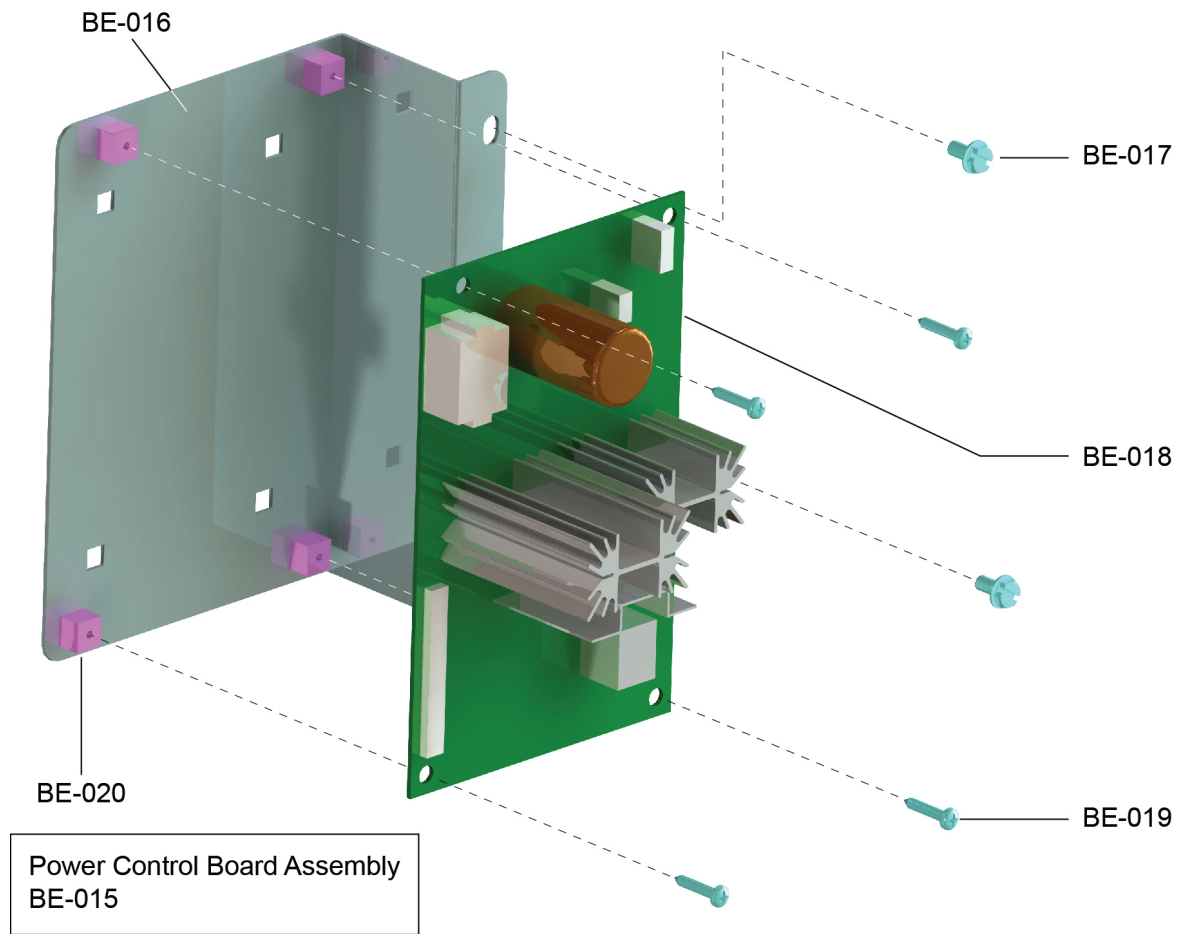

Note 1) Bezel and Overlay Assembly consists of: Bezel, Overlay, Switch and iPod Holder Assembly

Base Electronics (BE)

6V Battery

Exploded View

Parts List

Item	Alpha Code	Part Number	Description
BE-001	CIR, CLI	0017-00101-0975	Battery Mounting Screw (2)
BE-002	CIR, CLI	0K51-01036-0000	Bracket
BE-003	CIR, CLI	0017-00003-0685	6V Battery
BE-004	CIR, CLI	0017-00101-1193	Bracket Mounting Screw (2)

Resistor Assembly

Exploded View

Parts List

Item	Alpha Code	Part Number	Description
BE-005	CIR, CLI	AK63-00093-0000	Resistor Assembly
BE-006	CIR, CLI	0017-00104-0309	Washer (2)
BE-007	CIR, CLI	0017-00101-1057	Pan Screw (2)
BE-008	CIR, CLI	100E-00002-0092	.5 Ohm 240 Watt Resistor
BE-009	CIR, CLI	0017-00104-0309	Resistor Retainer
BE-010	CIR, CLI	0017-00103-0081	Hex Nut (3)
BE-011	CIR, CLI	AK39-00006-0000	Power Cable Assembly
BE-012	CIR, CLI	0K39-01036-0000	Mounting Bracket
BE-013	CIR, CLI	0K63-01166-0000	Mounting Rod

Power Control Board Assembly

Power Control Board Assembly

Parts List

Item	Alpha Code	Part Number	Description
BE-015	CIR, CLI	AK39-00022-0003	Power Control Board Assembly
BE-016	CIR, CLI	0K39-01027-0000	Bracket
BE-017	CIR, CLI	0017-00101-1193	Bracket Screw (2)
BE-018	CIR, CLI	B084-92218-0000	Power Control Board
BE-019	CIR, CLI	0017-00101-0823	Philips Screw (4)
BE-020	CIR, CLI	0017-00042-0821	Plastic Grommet (4)