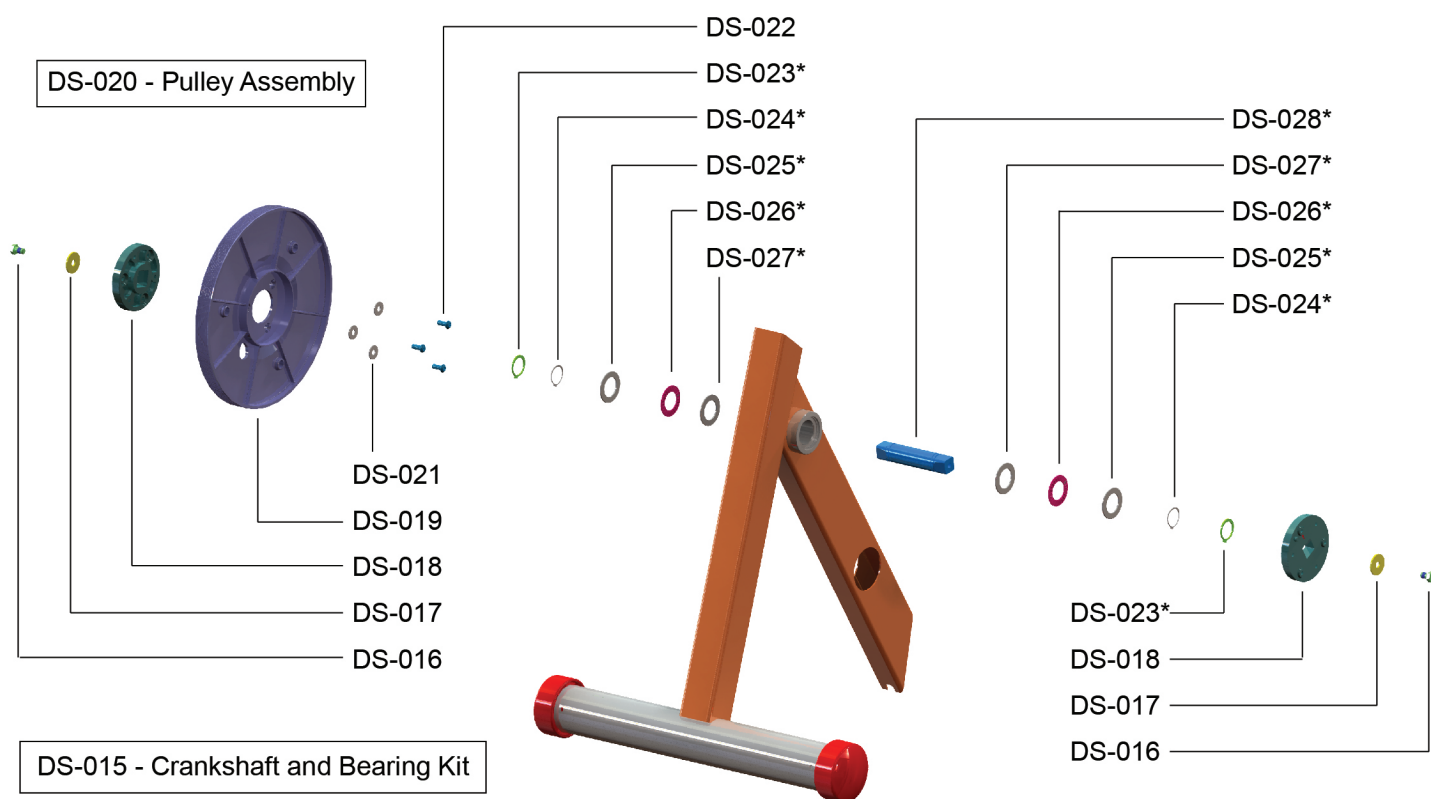

Power Control Board Assembly

Power Control Board Assembly

Parts List

Item	Alpha Code	Part Number	Description
BE-015	CIR, CLI	AK39-00022-0003	Power Control Board Assembly
BE-016	CIR, CLI	0K39-01027-0000	Bracket
BE-017	CIR, CLI	0017-00101-1193	Bracket Screw (2)
BE-018	CIR, CLI	B084-92218-0000	Power Control Board
BE-019	CIR, CLI	0017-00101-0823	Philips Screw (4)
BE-020	CIR, CLI	0017-00042-0821	Plastic Grommet (4)

Drive System (DS)

Belts, Alternator with Pulley Assembly

Exploded View

Parts List

Item	Alpha Code	Part Number	Description
DS-001	CIR, CLI	AK63-00093-0000	Alternator with Pulley Assembly
DS-002	CIR, CLI	0017-00101-0956	Bolt
DS-003	CIR, CLI	0017-00009-0841	Alternator
DS-004	CIR, CLI	0K61-02500-0001	Alternator Pulley
DS-005	CIR, CLI	0017-00103-0117	Locking Nut
DS-006	CIR, CLI	0017-00104-0044	Washer (2)
DS-007	CIR, CLI	0017-00009-0735	Alternator Belt
DS-008	CIR, CLI	0K63-01066-0001	Intermediate Pulley Belt

Crankshaft and Bearing Assembly

Exploded View

Parts List

Item	Alpha Code	Part Number	Description
DS-015	CIR, CLI	GK63-00002-0077	Crankshaft & Bearing Kit - contains parts in asterisk (*)
DS-016	CIR, CLI	0017-00101-1705	Bolt (2)
DS-017	CIR, CLI	0017-00104-0409	Washer (2)
DS-018	CIR, CLI	0K63-01095-0001	Crank Arm Hub (2)
DS-019	CIR, CLI	AK63-00051-0000	Pulley Assembly
DS-020	CIR, CLI	0K63-01018-0000	Pulley
DS-021	CIR, CLI	0017-00104-0458	Washer (3)
DS-022	CIR, CLI	0017-00101-1715	Flywheel Screw (3)
DS-023*	CIR, CLI	0017-00100-0243	Bowed Retainer Ring (2)
DS-024*	CIR, CLI	0017-00100-0241	Small Snap Ring (2)
DS-025*	CIR, CLI	0K63-01129-0001	Large Thrust Washer (2)
DS-026*	CIR, CLI	0K63-01344-0000	Needle Bearing (2)
DS-027*	CIR, CLI	0K63-01129-0000	Small Thrust Washer (2)
DS-028*	CIR, CLI	0K63-01012-0001	Crankshaft