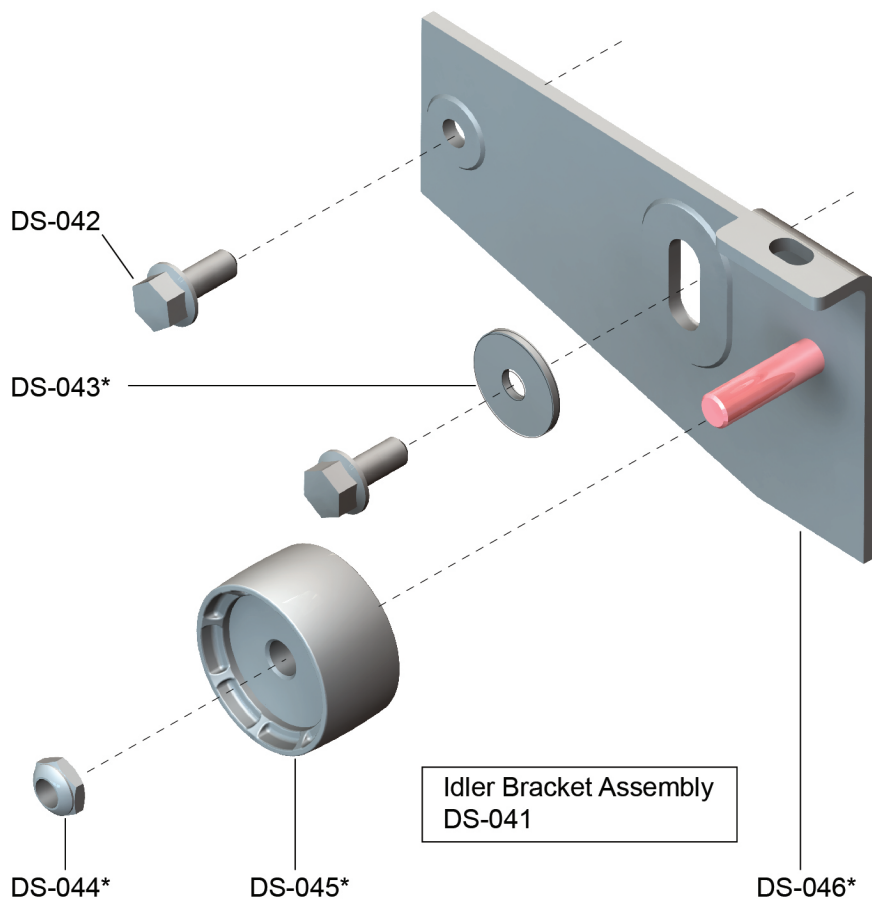

Crankshaft and Bearing Assembly

Exploded View

Parts List

Item	Alpha Code	Part Number	Description
DS-015	CIR, CLI	GK63-00002-0077	Crankshaft & Bearing Kit - contains parts in asterisk (*)
DS-016	CIR, CLI	0017-00101-1705	Bolt (2)
DS-017	CIR, CLI	0017-00104-0409	Washer (2)
DS-018	CIR, CLI	0K63-01095-0001	Crank Arm Hub (2)
DS-019	CIR, CLI	AK63-00051-0000	Pulley Assembly
DS-020	CIR, CLI	0K63-01018-0000	Pulley
DS-021	CIR, CLI	0017-00104-0458	Washer (3)
DS-022	CIR, CLI	0017-00101-1715	Flywheel Screw (3)
DS-023*	CIR, CLI	0017-00100-0243	Bowed Retainer Ring (2)
DS-024*	CIR, CLI	0017-00100-0241	Small Snap Ring (2)
DS-025*	CIR, CLI	0K63-01129-0001	Large Thrust Washer (2)
DS-026*	CIR, CLI	0K63-01344-0000	Needle Bearing (2)
DS-027*	CIR, CLI	0K63-01129-0000	Small Thrust Washer (2)
DS-028*	CIR, CLI	0K63-01012-0001	Crankshaft

Intermediate Shaft and Bearing Assembly

Exploded View

Parts List

Item	Alpha Code	Part Number	Description
DS-031	CIS, CLB	GK63-00002-0007	Intermediate Shaft and Bearing Assembly
DS-032	CIS, CLB	0017-00100-0242	Retaining Ring
DS-033*	CIS, CLB	0017-00104-0455	Washer (2)
DS-034	CIS, CLB	AK63-00026-0000	Clutch Assembly
DS-035*	CIS, CLB	0017-00006-0276	Intermediate Bearing (2)
DS-036	CIS, CLB	0K63-01221-0000	Spacer
DS-037*	CIS, CLB	AK63-00087-0000	Intermediate Pulley
DS-038	CIS, CLB	AK63-00052-0000	Intermediate Pulley Assembly - contains items in asterisk (*)

Idler Bracket Assembly

Exploded View

Idler Bracket Assembly

Parts List

Item	Alpha Code	Part Number	Description
DS-041	CIS, CLB	AK63-00021-0000	Idler Bracket Assembly - includes Items in asterisk (*)
DS-042	CIS, CLB	0017-00101-1183	Bracket Mounting Bolt (2)
DS-043*	CIS, CLB	0017-00104-0409	Washer
DS-044*	CIS, CLB	0017-00103-0218	Lock Nut
DS-045*	CIS, CLB	AK63-00008-0000	Idler with Bearing
DS-046*	CIS, CLB	0K63-01050-0000	Idler Bracket