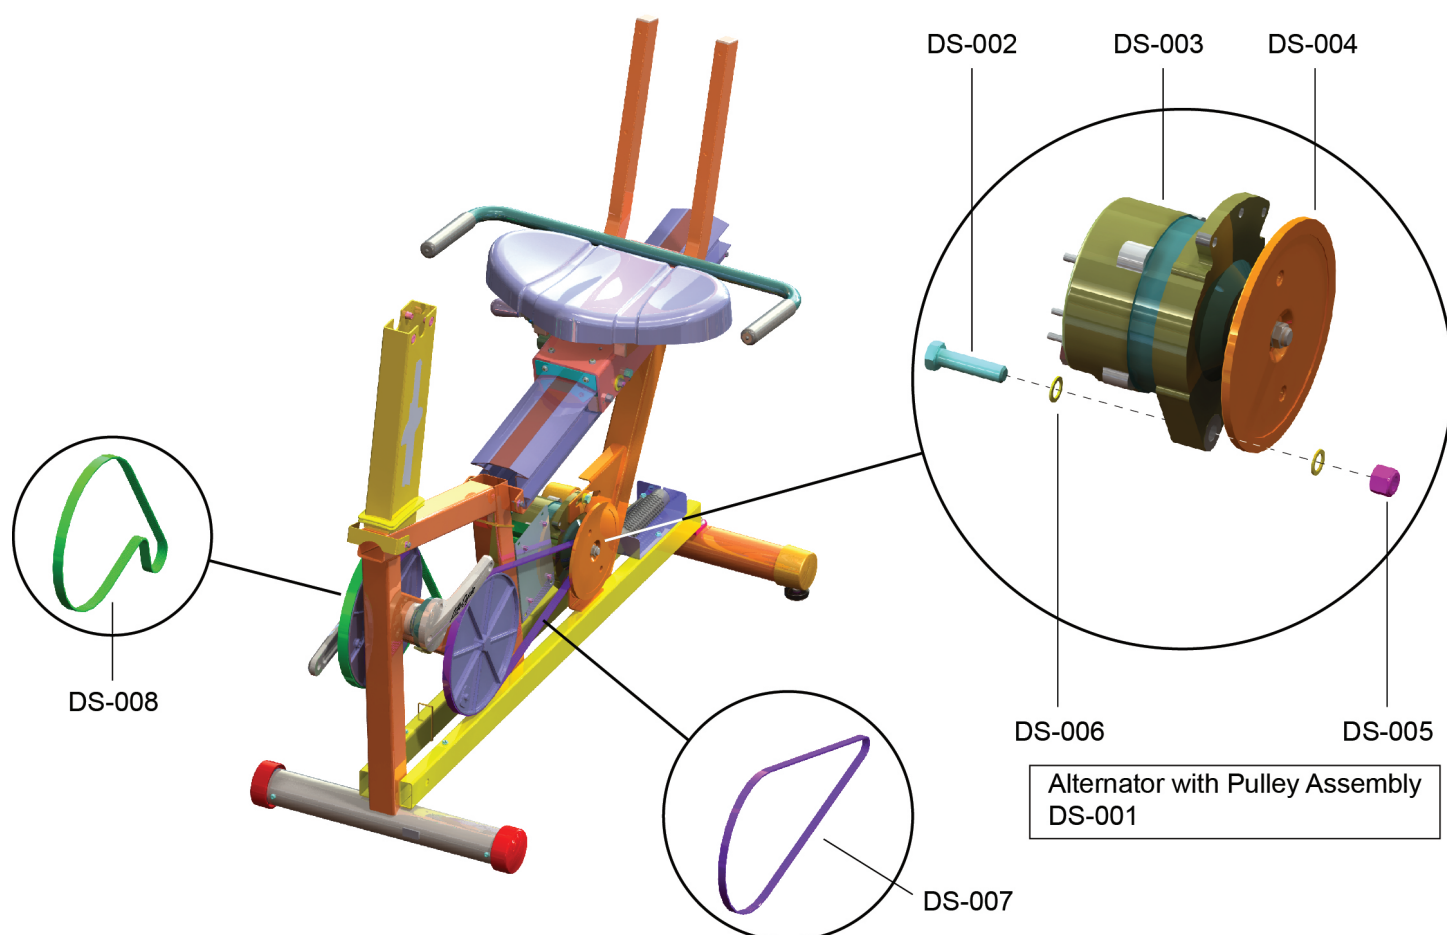

Power Control Board Assembly

Power Control Board Assembly

Parts List

Item	Alpha Code	Part Number	Description
BE-015	CIR, CLI	AK39-00022-0003	Power Control Board Assembly
BE-016	CIR, CLI	0K39-01027-0000	Bracket
BE-017	CIR, CLI	0017-00101-1193	Bracket Screw (2)
BE-018	CIR, CLI	B084-92218-0000	Power Control Board
BE-019	CIR, CLI	0017-00101-0823	Philips Screw (4)
BE-020	CIR, CLI	0017-00042-0821	Plastic Grommet (4)

Drive System (DS)

Belts, Alternator with Pulley Assembly

Exploded View

Parts List

Item	Alpha Code	Part Number	Description
DS-001	CIR, CLI	AK63-00093-0000	Alternator with Pulley Assembly
DS-002	CIR, CLI	0017-00101-0956	Bolt
DS-003	CIR, CLI	0017-00009-0841	Alternator
DS-004	CIR, CLI	0K61-02500-0001	Alternator Pulley
DS-005	CIR, CLI	0017-00103-0117	Locking Nut
DS-006	CIR, CLI	0017-00104-0044	Washer (2)
DS-007	CIR, CLI	0017-00009-0735	Alternator Belt
DS-008	CIR, CLI	0K63-01066-0001	Intermediate Pulley Belt

Crankshaft and Bearing Assembly

Exploded View

Parts List

Item	Alpha Code	Part Number	Description
DS-015	CIR, CLI	GK63-00002-0077	Crankshaft & Bearing Kit - contains parts in asterisk (*)
DS-016	CIR, CLI	0017-00101-1705	Bolt (2)
DS-017	CIR, CLI	0017-00104-0409	Washer (2)
DS-018	CIR, CLI	0K63-01095-0001	Crank Arm Hub (2)
DS-019	CIR, CLI	AK63-00051-0000	Pulley Assembly
DS-020	CIR, CLI	0K63-01018-0000	Pulley
DS-021	CIR, CLI	0017-00104-0458	Washer (3)
DS-022	CIR, CLI	0017-00101-1715	Flywheel Screw (3)
DS-023*	CIR, CLI	0017-00100-0243	Bowed Retainer Ring (2)
DS-024*	CIR, CLI	0017-00100-0241	Small Snap Ring (2)
DS-025*	CIR, CLI	0K63-01129-0001	Large Thrust Washer (2)
DS-026*	CIR, CLI	0K63-01344-0000	Needle Bearing (2)
DS-027*	CIR, CLI	0K63-01129-0000	Small Thrust Washer (2)
DS-028*	CIR, CLI	0K63-01012-0001	Crankshaft