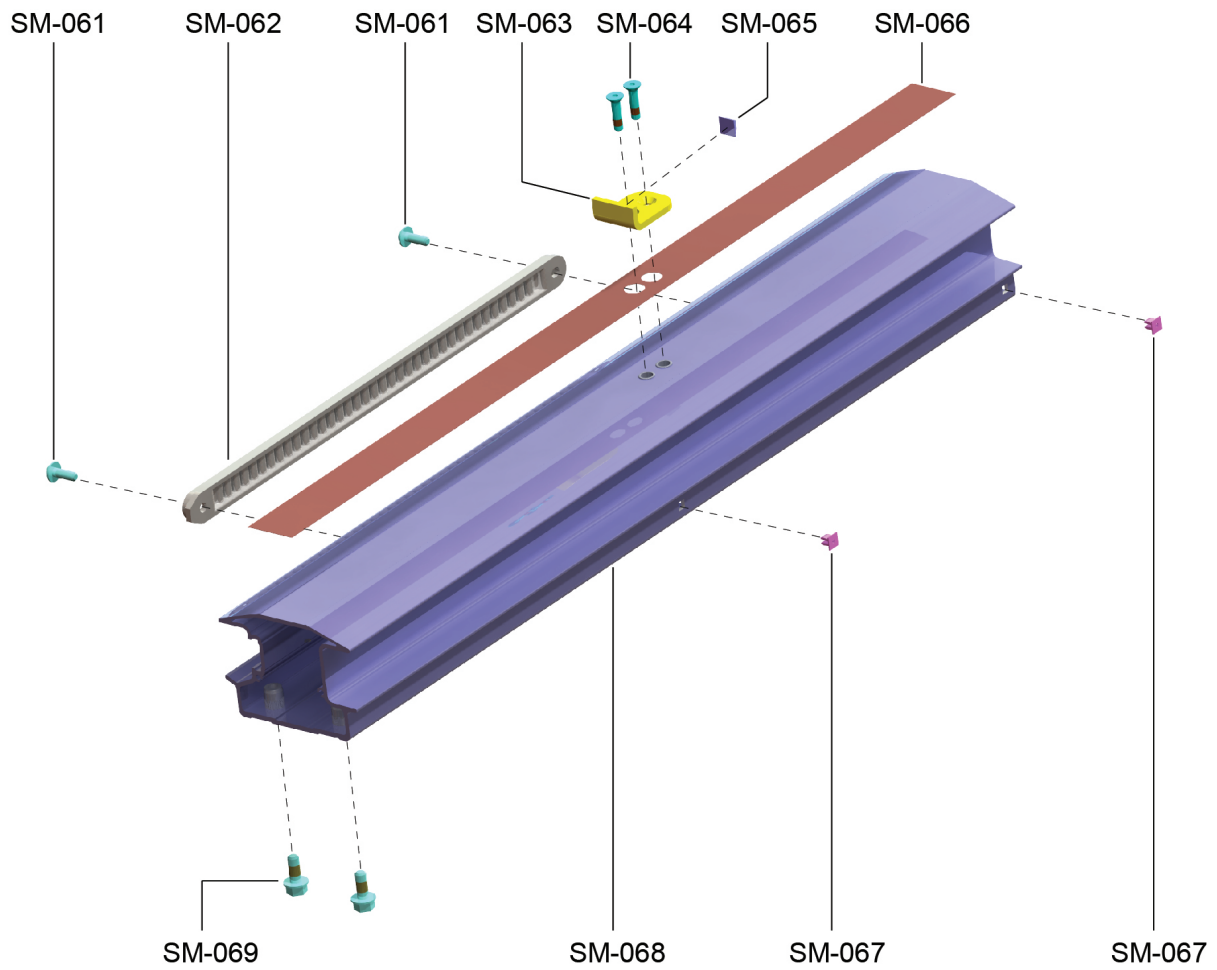

Extrusion Assembly

Exploded View

Parts List

Item	Alpha Code	Part Number	Description
SM-061	CIR, CLI	0017-00101-1750	Screw (2)
SM-062	CIR, CLI	0K51-01013-0002	Locking Rack
SM-063	CIR, CLI	0K51-01061-0001	Stop Bracket
SM-064	CIR, CLI	0017-00101-1751	Screw (2)
SM-065	CIR, CLI	0017-00041-0654	Bumper
SM-066	CIR, CLI	0K51-01039-0001	Decal
SM-067	CIR, CLI	0017-00042-1055	Plastic Grommet (2 per side)
SM-068	CIR, CLI	AK39-00029-0001	Extrusion Assembly
SM-069	CIR, CLI	0017-00101-1183	Bolt (2)