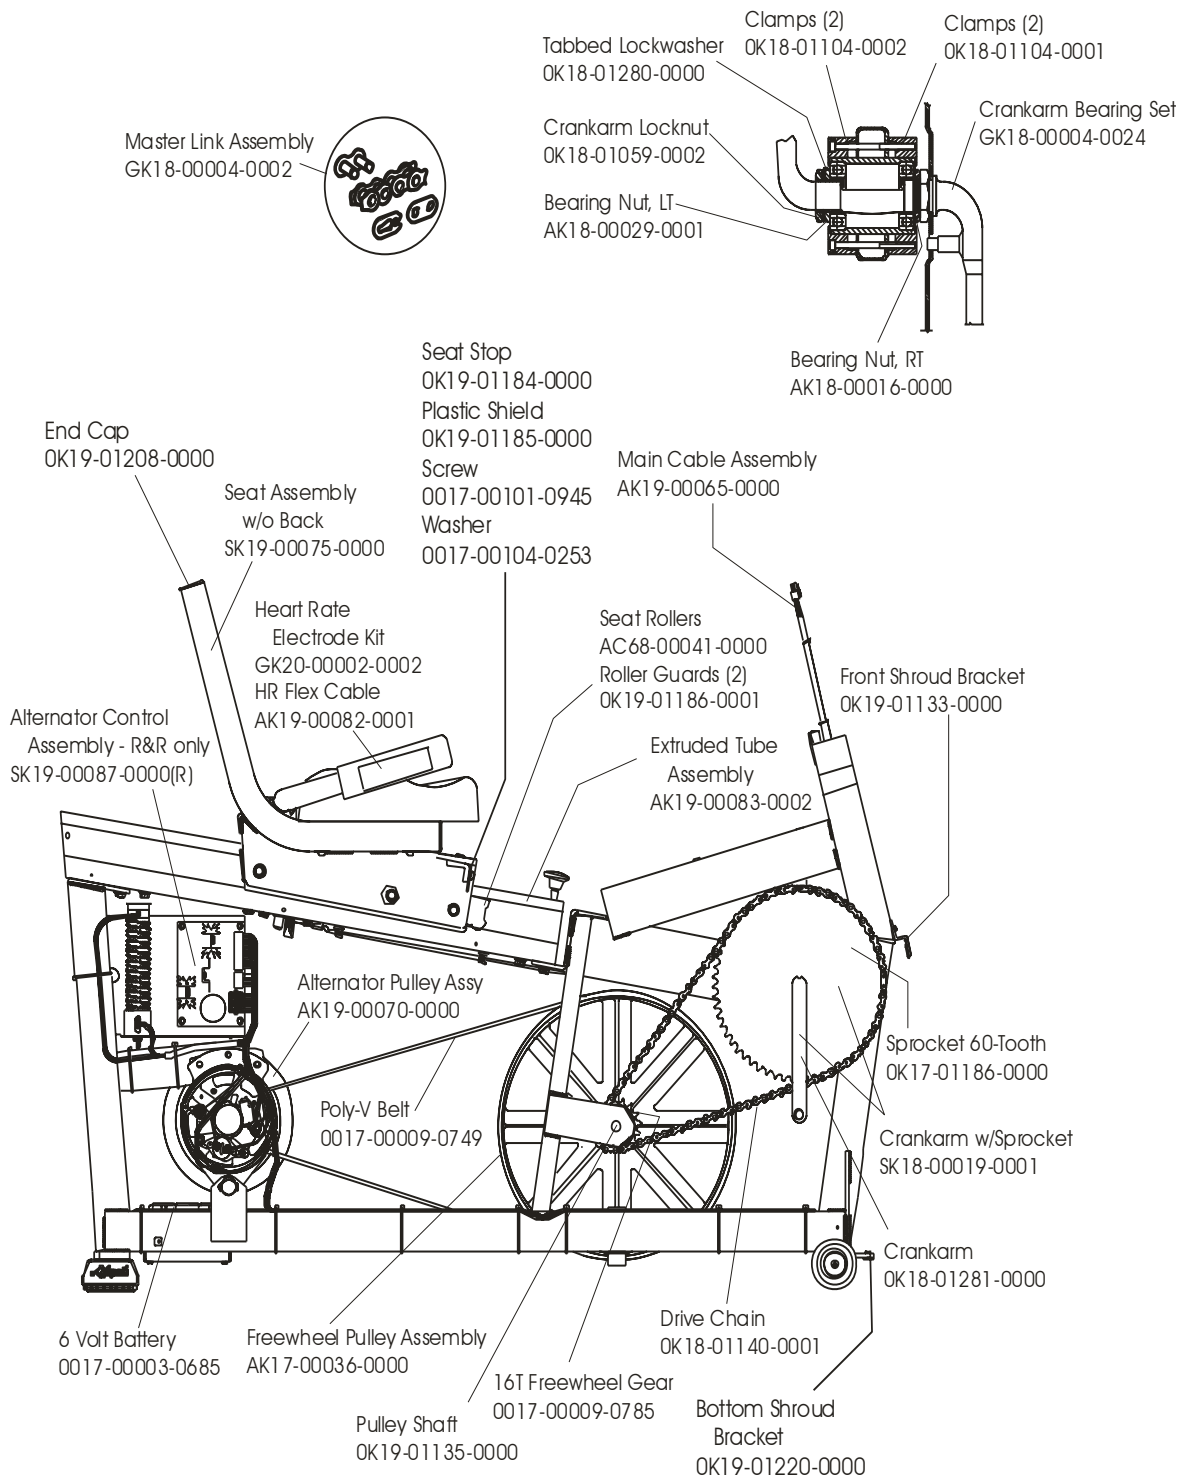

END OF LIFE

LC-9500RHR (RE) Exercise Bike

GK19-00005-XXXX
SN: 483000 - 490681

LC-9500RHR (RE) Exercise Bike

GK19-00005-XXXX
SN: 483000 - 490681

LC-9500RHR (RE)
Exercise Bike

GK19-00005-XXXX
SN: 483000 - 490681

UNLABELED PARTS	
DESCRIPTION	PARTS NO.
MANUAL: OP/CLR;LC9500RHR(RE) B	M051-00K19-A026
MANUAL: SERV; LC-9100R/9500R B	M051-00K19-B019