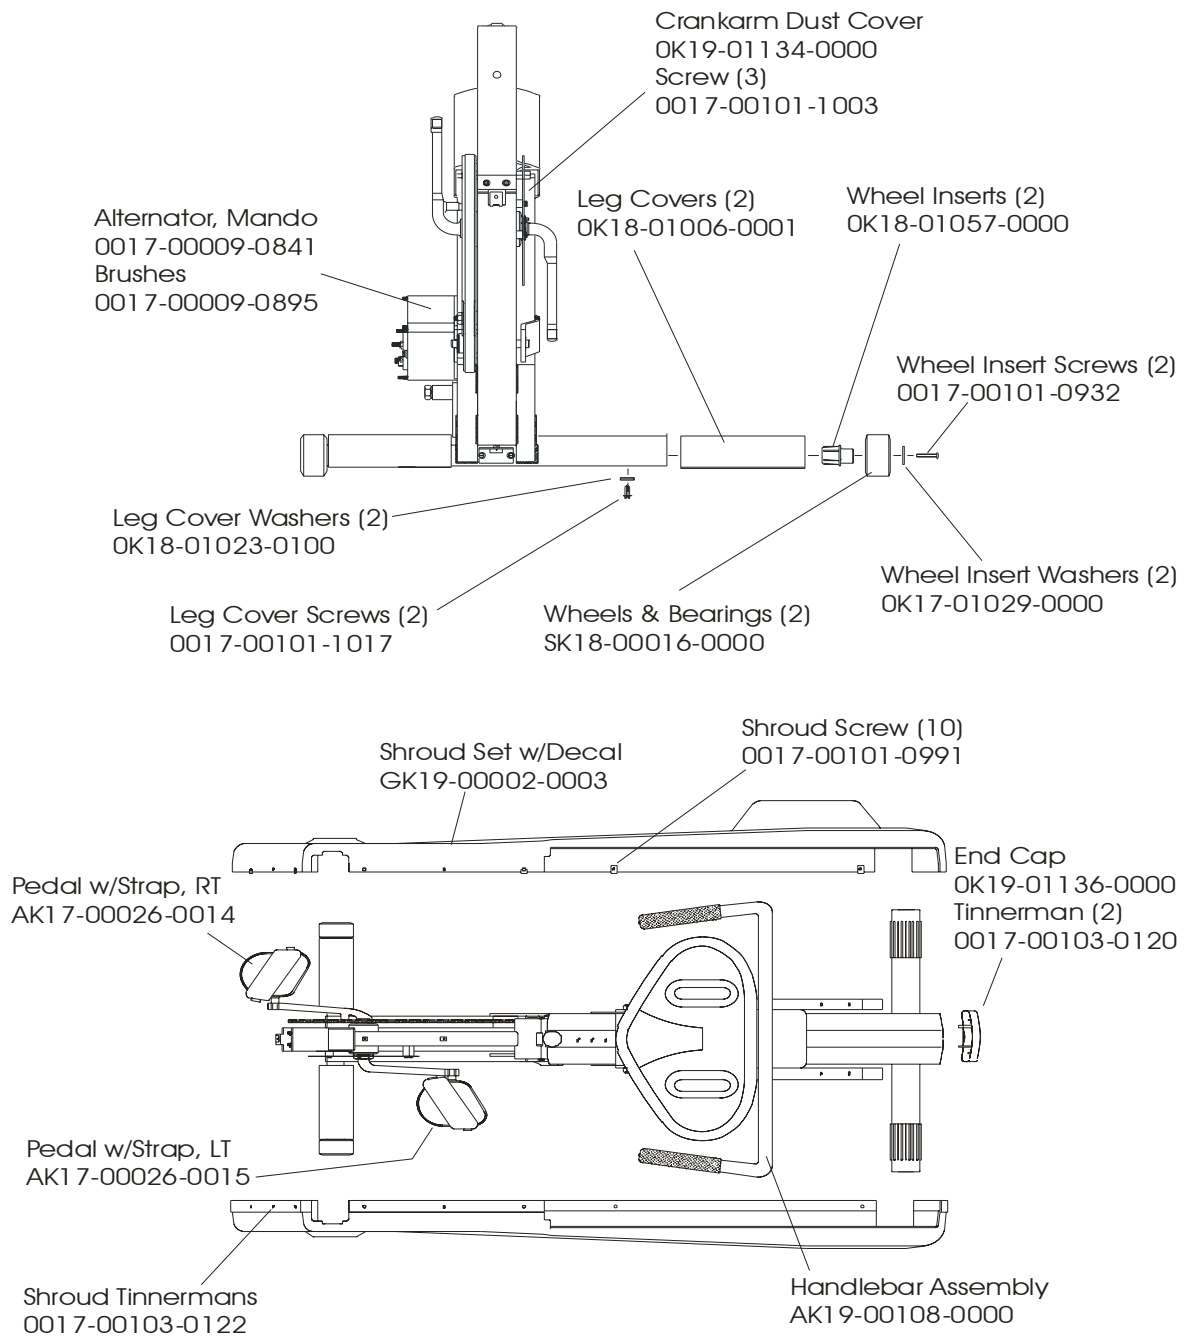

END OF LIFE

LC-9500RHR (RE) Exercise Bike

GK19-00005-XXXX
SN: 483000 - 490681

LC-9500RHR (RE) Exercise Bike

GK19-00005-XXXX
SN: 483000 - 490681

LC-9500RHR (RE)
Exercise Bike

GK19-00005-XXXX
SN: 483000 - 490681

UNLABELED PARTS	
DESCRIPTION	PARTS NO.
MANUAL: OP/CLR;LC9500RHR(RE) B	M051-00K19-A026
MANUAL: SERV; LC-9100R/9500R B	M051-00K19-B019