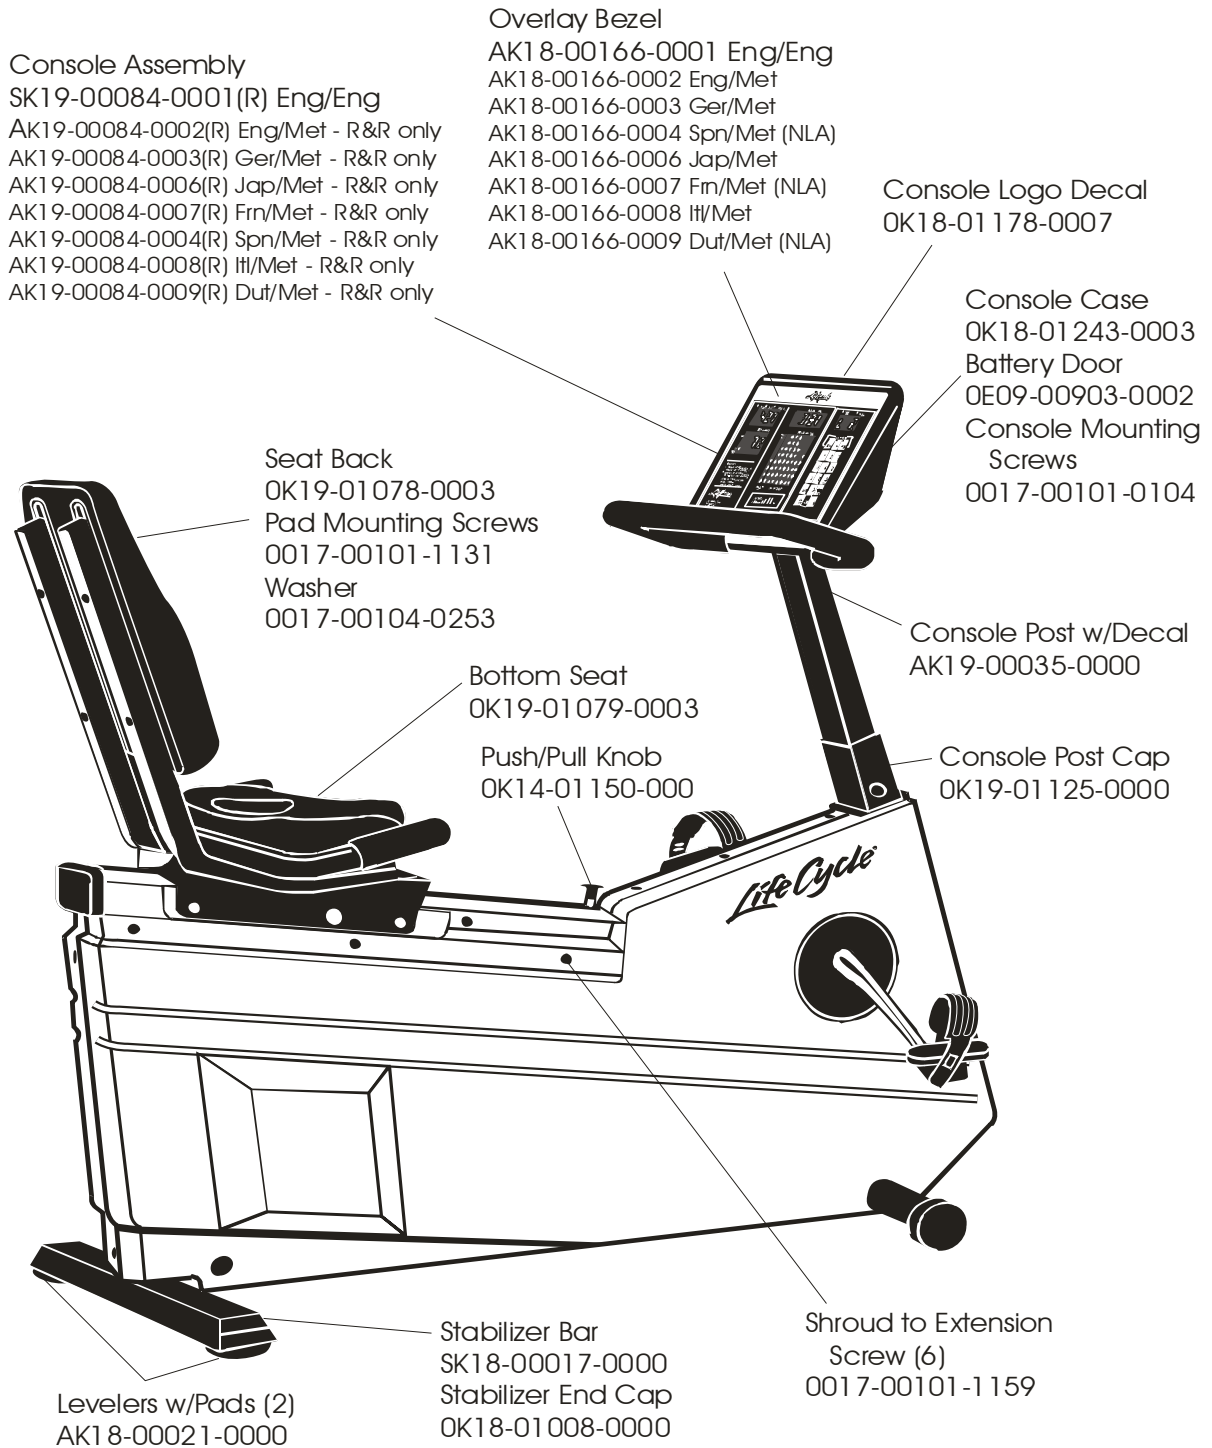

END OF LIFE

LC-9500RHR (RE) Exercise Bike

GK19-00005-XXXX
SN: 483000 - 490681

LC-9500RHR (RE) Exercise Bike

GK19-00005-XXXX
SN: 483000 - 490681

LC-9500RHR (RE)
Exercise Bike

GK19-00005-XXXX
SN: 483000 - 490681

UNLABELED PARTS	
DESCRIPTION	PARTS NO.
MANUAL: OP/CLR;LC9500RHR(RE) B	M051-00K19-A026
MANUAL: SERV; LC-9100R/9500R B	M051-00K19-B019