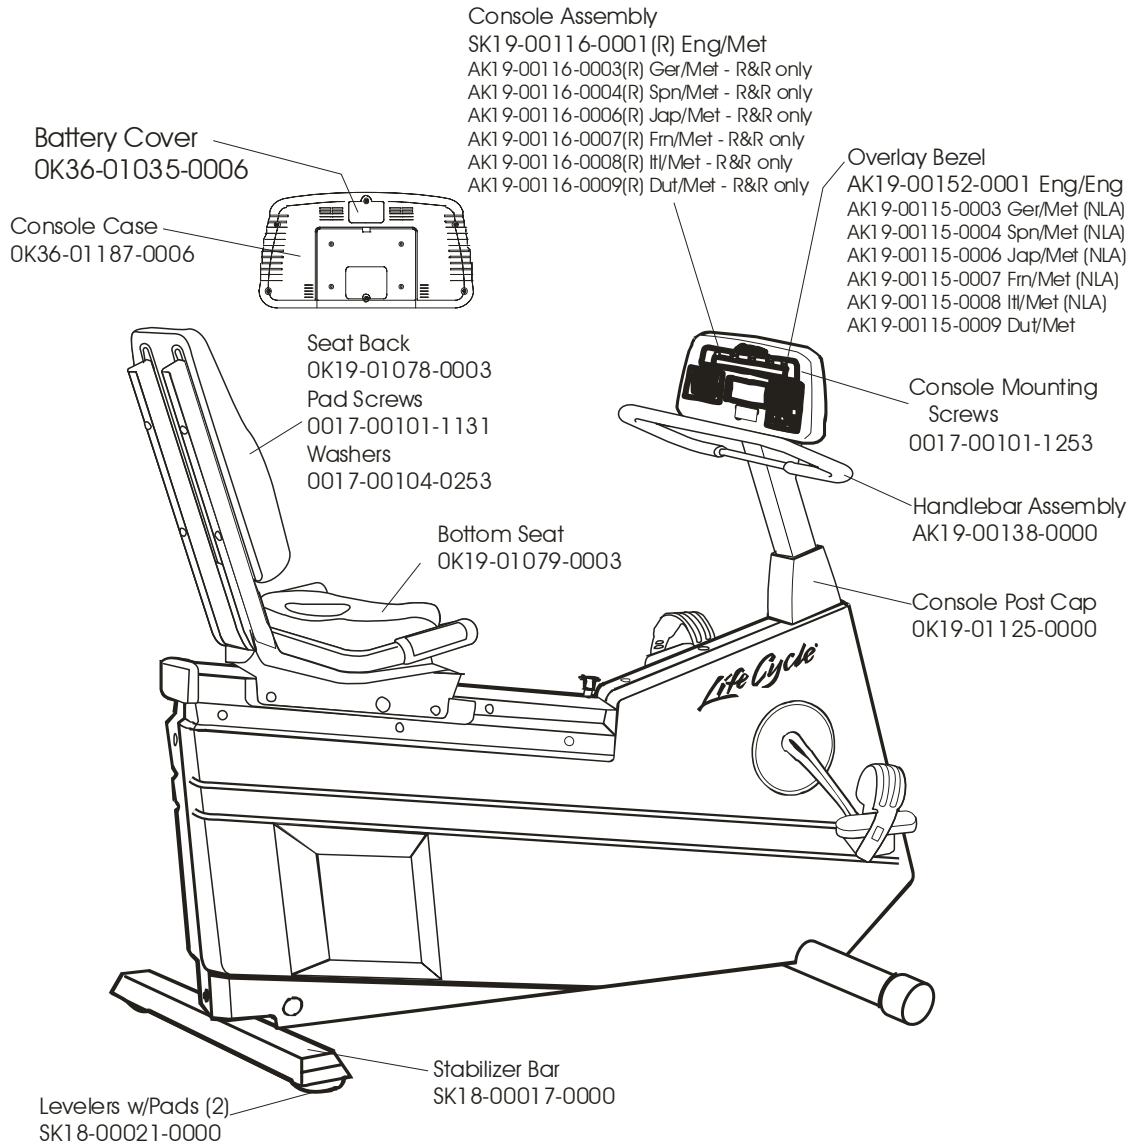

END OF LIFE

LC-9500RHR (BELT)
Exercise Bike

GK19-00016-XXXX
SN: 495553 - 503543 (domestic only)

LC-9500RHR (BELT)
Exercise Bike

GK19-00016-XXXX
SN: 495553 - 503543 (domestic only)

LC-9500RHR (BELT)
Exercise Bike

GK19-00016-XXXX
SN: 495553 - 503543 (domestic only)