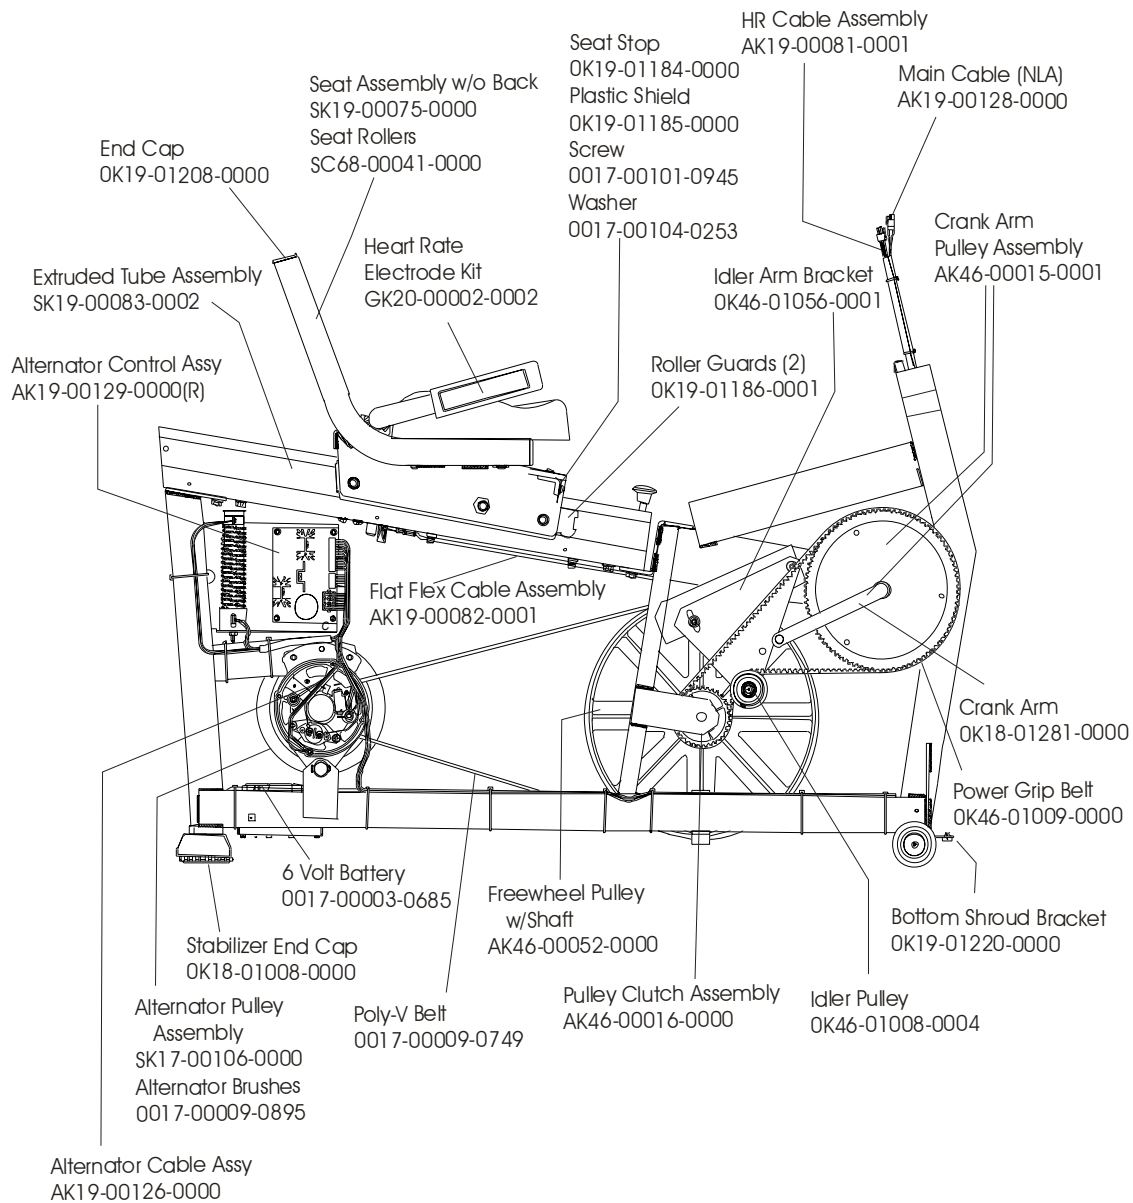

END OF LIFE

LC-9500RHR (BELT)
Exercise Bike

GK19-00016-XXXX
SN: 495553 - 503543 (domestic only)

LC-9500RHR (BELT)
Exercise Bike

GK19-00016-XXXX
SN: 495553 - 503543 (domestic only)

LC-9500RHR (BELT)
Exercise Bike

GK19-00016-XXXX
SN: 495553 - 503543 (domestic only)