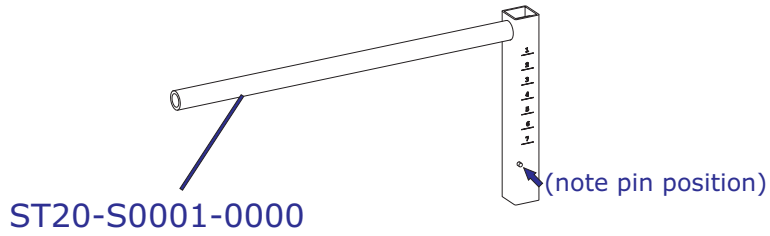

ST20/25 Tibia Adjustment Mechanism - S/N 070509-Above

STRENGTH 9000 SERIES TRAINING EQUIPMENT

ST20/25 Low Back Extension

ST20

1st Version

2nd Version

ST25

1st Version