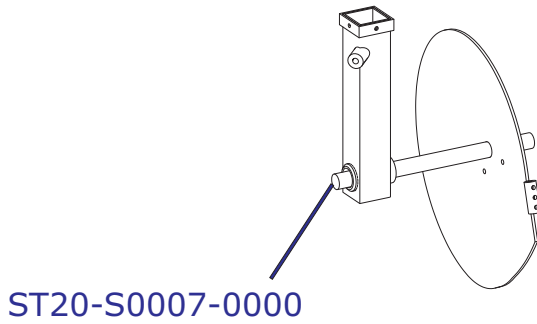

ST20/25 Tibia Adjustment Mechanism - S/N 070509-Above

STRENGTH 9000 SERIES TRAINING EQUIPMENT

ST20/25 Low Back Extension

ST20

1st Version

2nd Version

ST25

1st Version