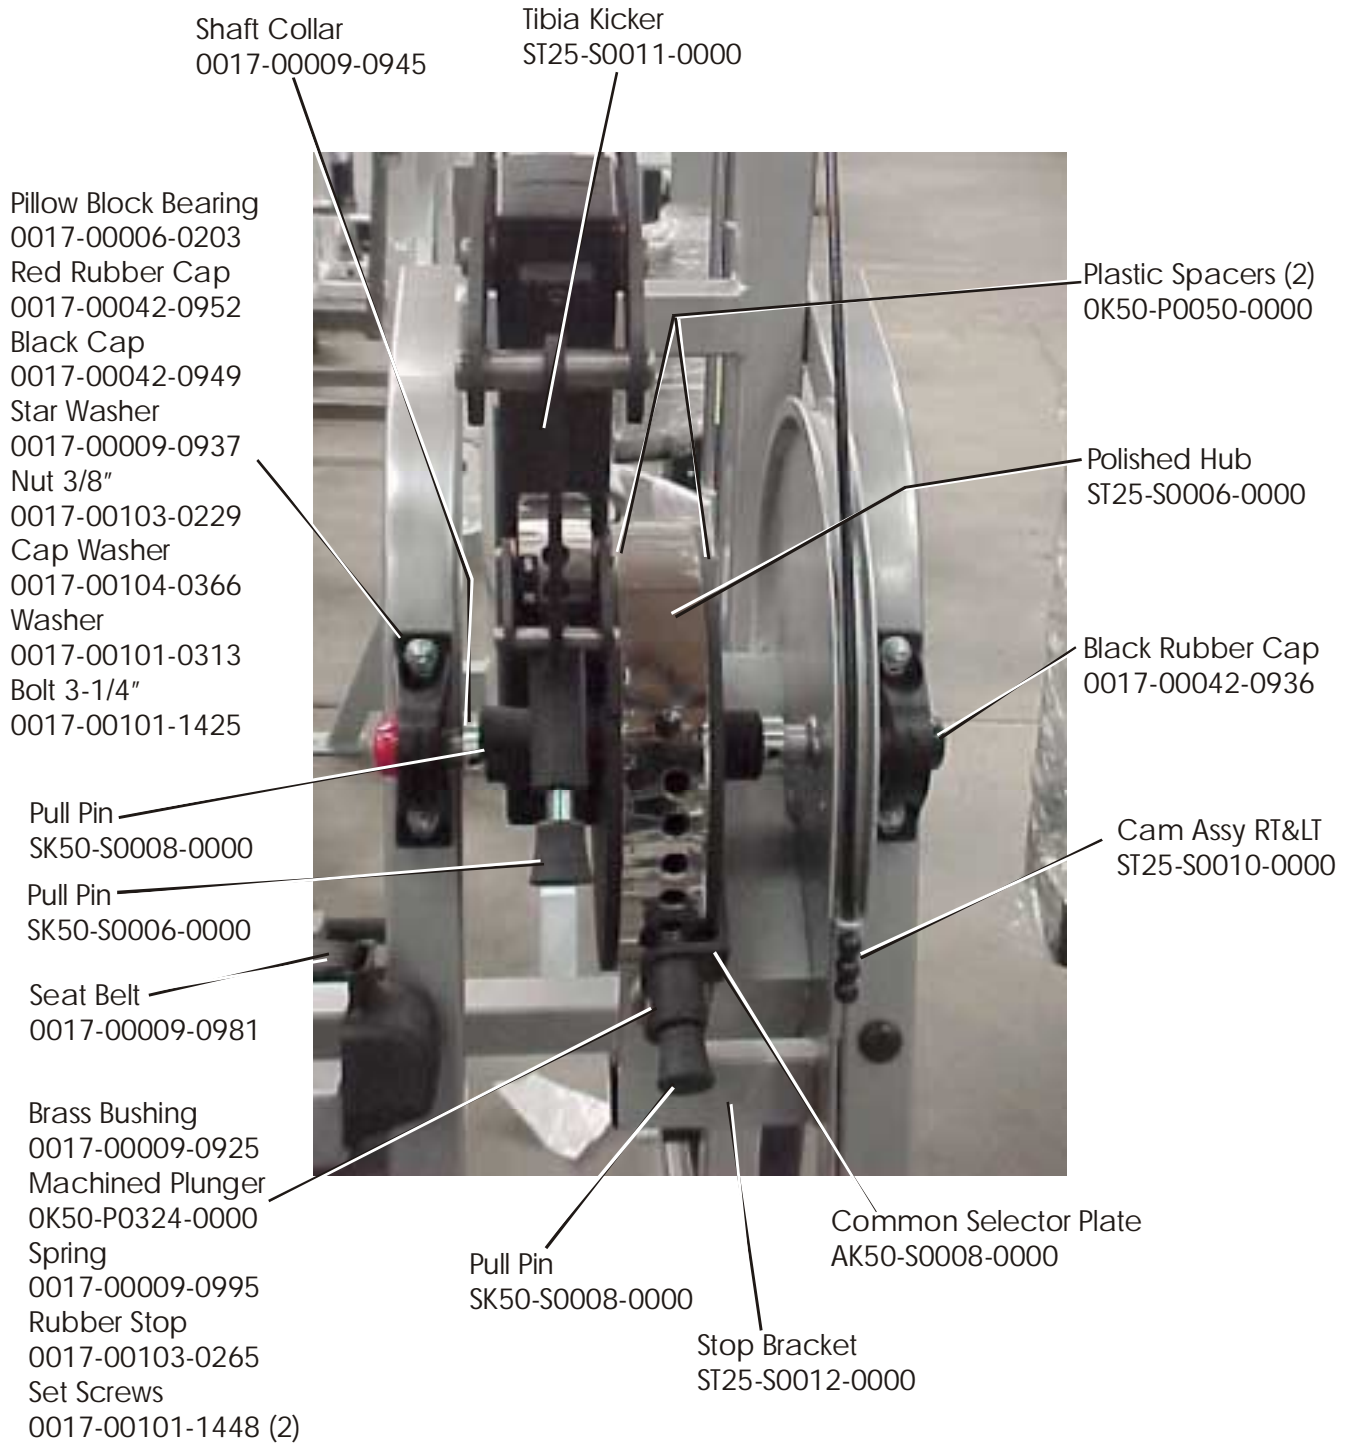

STRENGTH 9000 SERIES TRAINING EQUIPMENT

ST20/25 Low Back Extension

STRENGTH 9000 SERIES TRAINING EQUIPMENT

ST20/25 Low Back Extension

STRENGTH 9000 SERIES TRAINING EQUIPMENT

ST20/25 Low Back Extension

STRENGTH 9000 SERIES TRAINING EQUIPMENT

ST20/25 Tibia Adjustment Mechanism - S/N 070509-Above

STRENGTH 9000 SERIES TRAINING EQUIPMENT

ST20/25 Low Back Extension

ST20

1st Version

2nd Version

ST25

1st Version