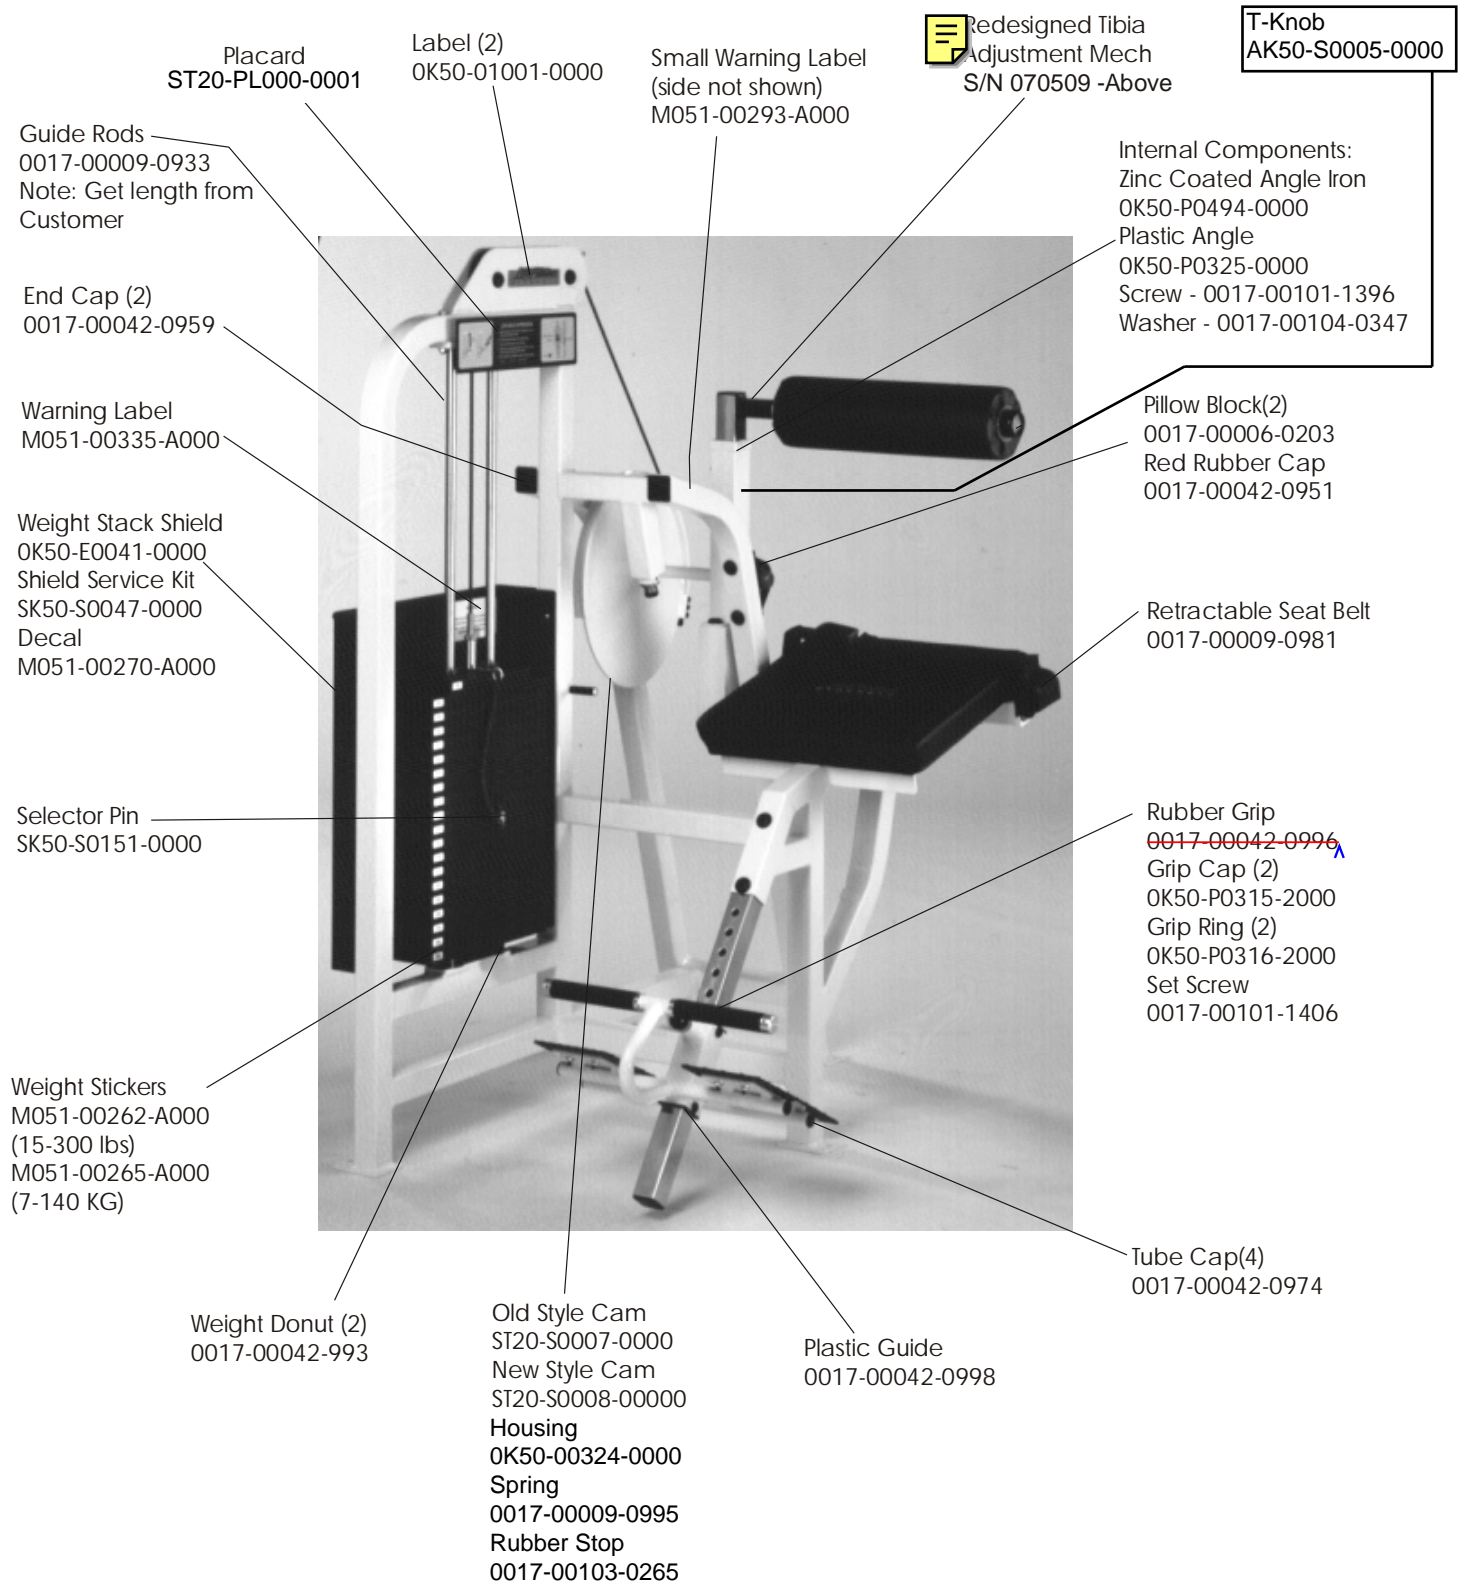

STRENGTH 9000 SERIES TRAINING EQUIPMENT

ST20/25 Low Back Extension

STRENGTH 9000 SERIES TRAINING EQUIPMENT

ST20/25 Low Back Extension

STRENGTH 9000 SERIES TRAINING EQUIPMENT

ST20/25 Low Back Extension

STRENGTH 9000 SERIES TRAINING EQUIPMENT

ST20/25 Tibia Adjustment Mechanism - S/N 070509-Above

STRENGTH 9000 SERIES TRAINING EQUIPMENT

ST20/25 Low Back Extension

ST20

1st Version

2nd Version

ST25

1st Version