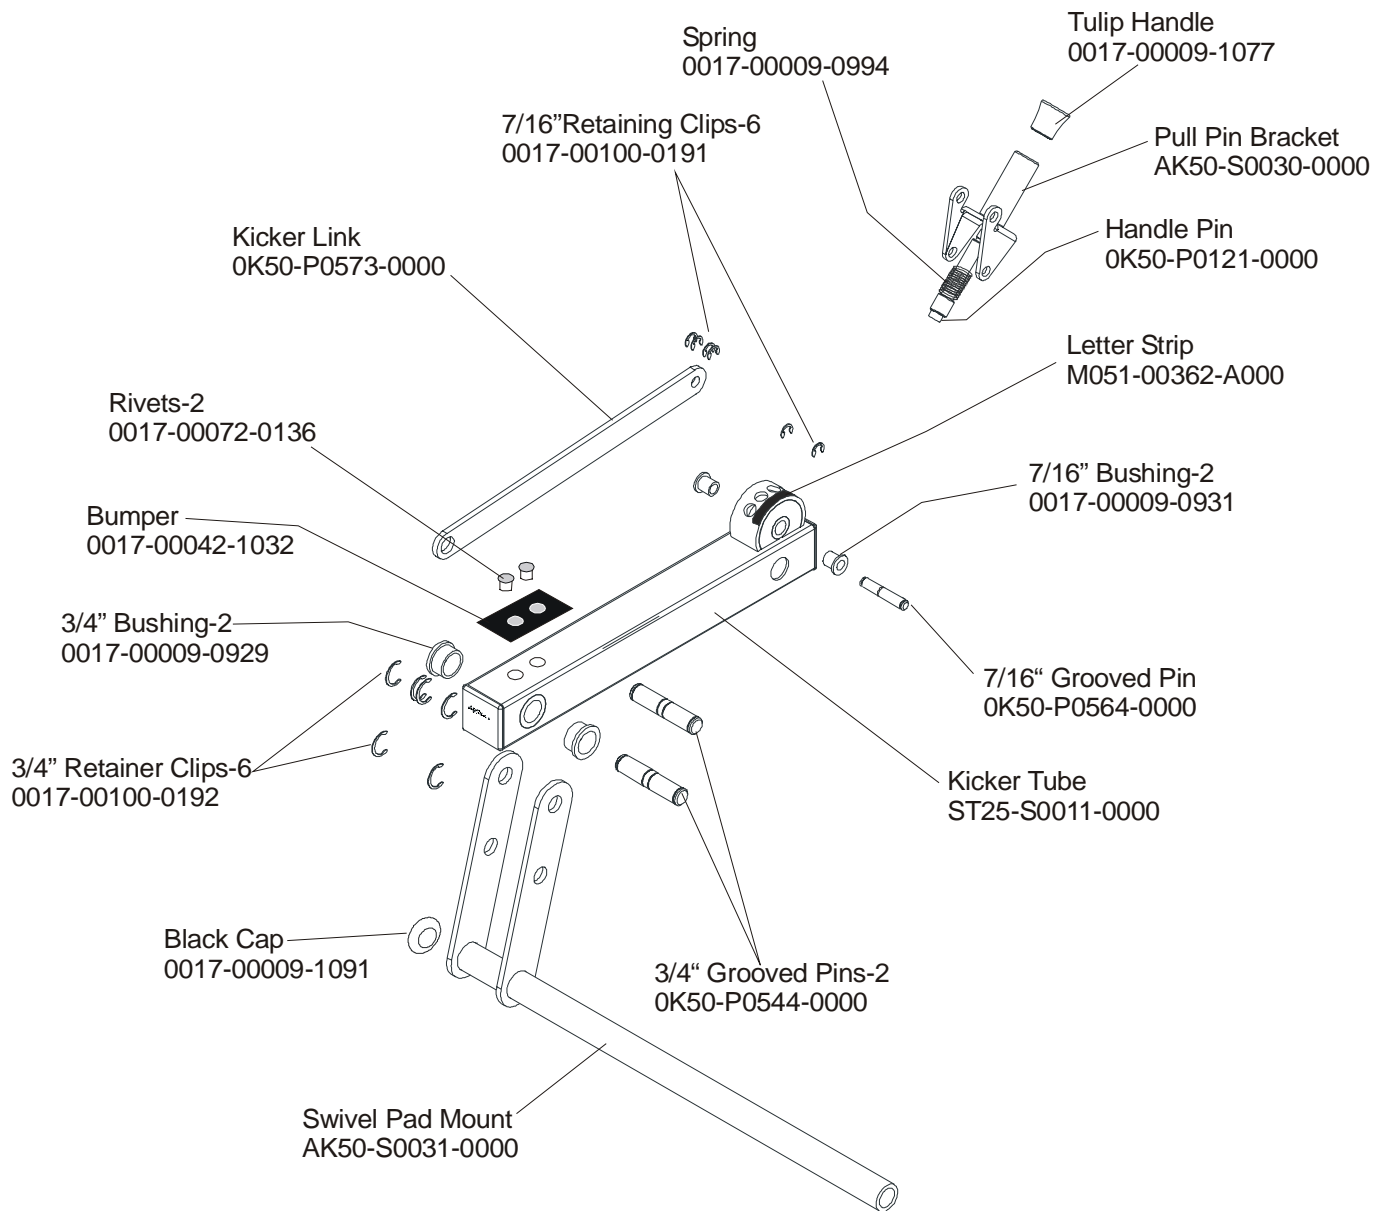

STRENGTH 9000 SERIES TRAINING EQUIPMENT

ST20/25 Low Back Extension

STRENGTH 9000 SERIES TRAINING EQUIPMENT

ST20/25 Low Back Extension

STRENGTH 9000 SERIES TRAINING EQUIPMENT

ST20/25 Low Back Extension

STRENGTH 9000 SERIES TRAINING EQUIPMENT

ST20/25 Tibia Adjustment Mechanism - S/N 070509-Above

STRENGTH 9000 SERIES TRAINING EQUIPMENT

ST20/25 Low Back Extension

ST20

1st Version

2nd Version

ST25

1st Version