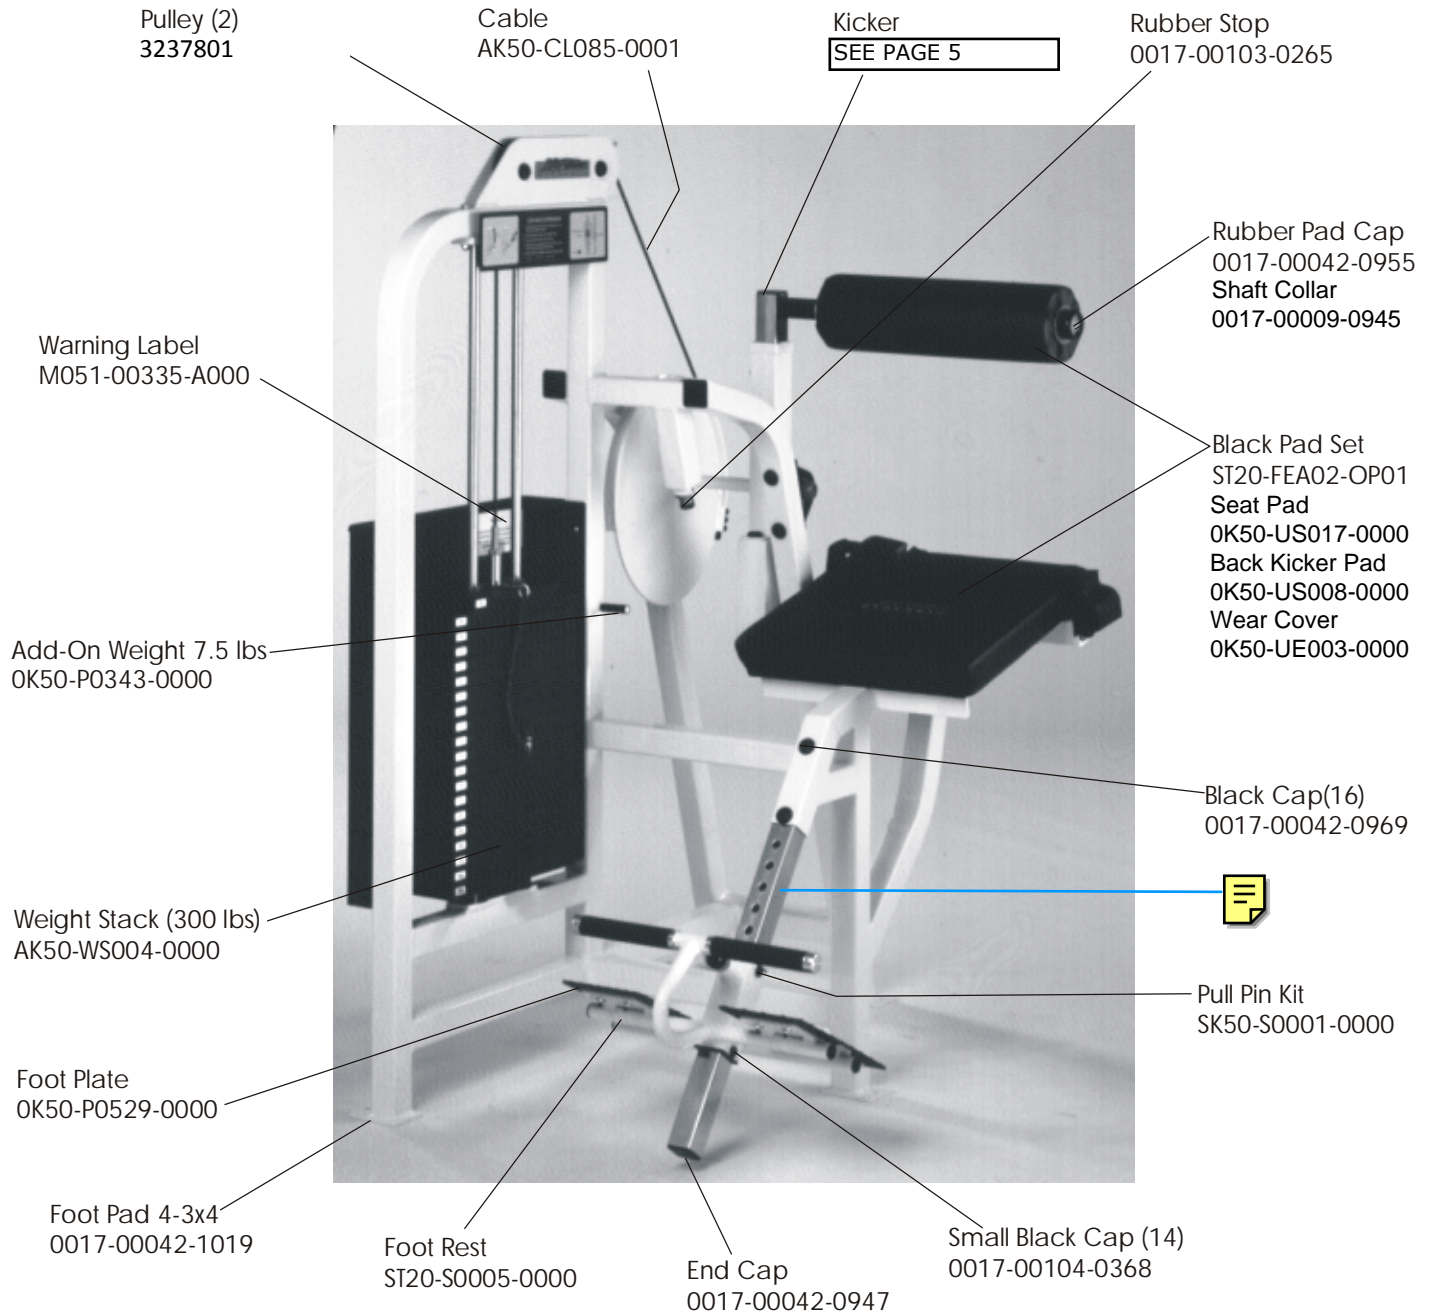

STRENGTH 9000 SERIES TRAINING EQUIPMENT

ST20/25 Low Back Extension

STRENGTH 9000 SERIES TRAINING EQUIPMENT

ST20/25 Low Back Extension

STRENGTH 9000 SERIES TRAINING EQUIPMENT

ST20/25 Low Back Extension

STRENGTH 9000 SERIES TRAINING EQUIPMENT

ST20/25 Tibia Adjustment Mechanism - S/N 070509-Above

STRENGTH 9000 SERIES TRAINING EQUIPMENT

ST20/25 Low Back Extension

ST20

1st Version

2nd Version

ST25

1st Version