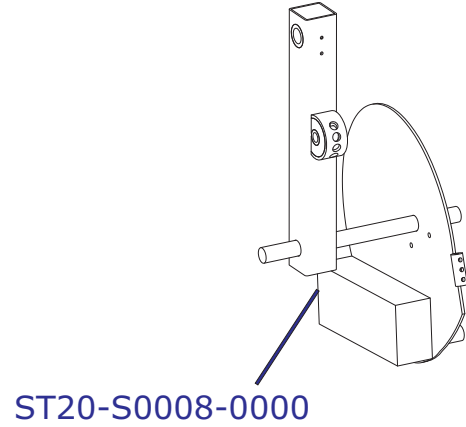

ST20/25 Tibia Adjustment Mechanism - S/N 070509-Above

STRENGTH 9000 SERIES TRAINING EQUIPMENT

ST20/25 Low Back Extension

ST20

1st Version

2nd Version

ST25

1st Version