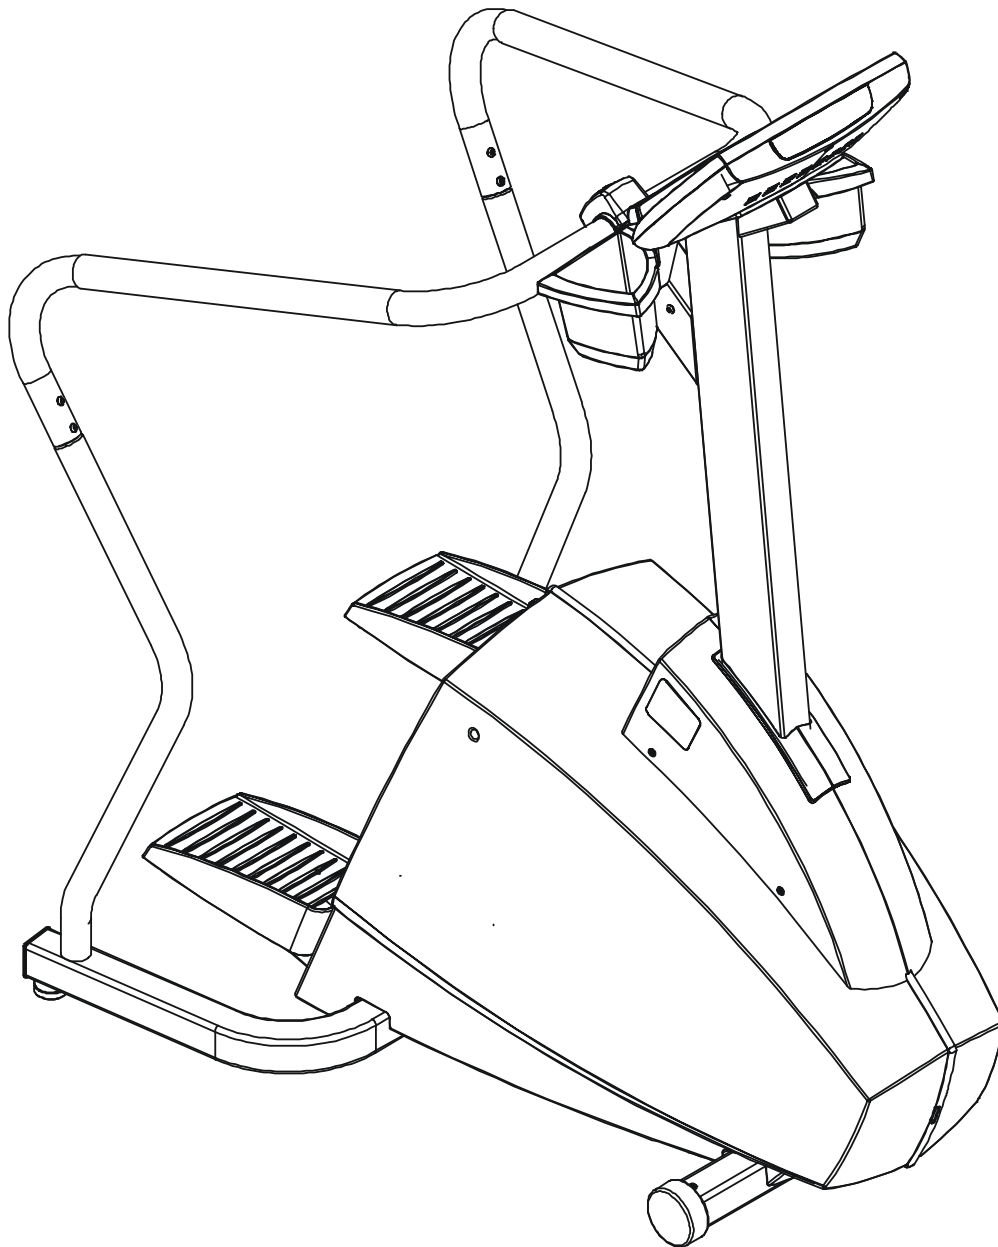

# *LifeFitness*

ARCTIC SILVER 93S Stairclimber

## Customer Support Services PARTS MANUAL

rev. 19 Nov 2012

**ARCTIC SILVER 93SW**  
**REFERENCES**

**93S-0XXX-02**  
**S/N ACD100000 and UP**

---

OPERATION MANUAL	M051-00K47-A033
SERVICE NETWORK KIT	GK63-00002-0003
HARDWARE BAG	AK47-00106-0000
TOUCH UP PAINT: SPRAY CAN .5 OZ BOTTLE W/APPLICATOR .33 OZ PEN	0017-00008-0204 0017-00008-0205 0017-00008-0206
SERVICE MANUAL	M051-00K47-A013

<b>UNLABELED PARTS</b>
PART NO.
0K63-01028-0001
AK47-00063-0000

	Page
CONSOLE COMPONENTS .....	4
FRAME COMPONENTS.....	5
SHROUDS AND PEDAL TUBE .....	6
PEDAL ASSEMBLY.....	7
CLUTCH,SHAFT/PULLEY ASSEMBLY .....	8
LEFT CLUTCH ASSEMBLY .....	9
CROSSOVER PULLEY ASSEMBLY .....	10
ALTERNATOR ASSEMBLY.....	11
GUIDE ROLLERS .....	12
POWER CONTROL BOARD & RESISTORS .....	13
POLAR RECEIVER CAP .....	14
CABLES.....	15