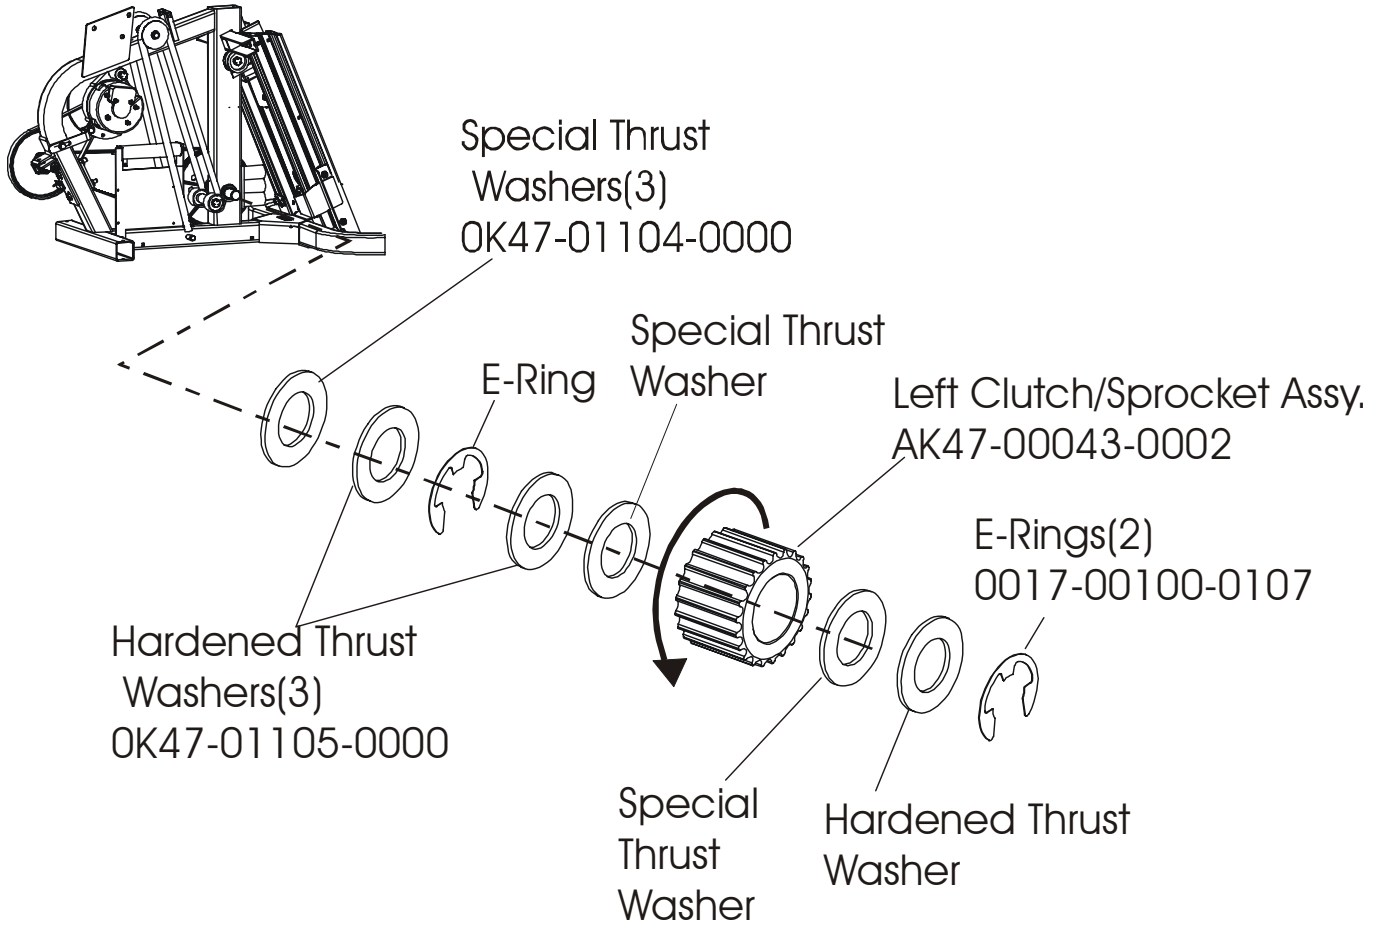

**ARCTIC SILVER 93S**  
**Shrouds and Pedal Tube**

**93S-0XXX-02**  
**S/N ACD100000 and UP**

ARCTIC SILVER 93S  
Pedal Assembly

93S -0XXX-02  
S /N ACD100000 and UP

**ARCTIC SILVER 93S**  
**Clutch/Shaft/Pulley Assembly**

**93S-0XXX-02**  
**S/N ACD100000 and UP**

**ARCTIC SILVER 93S**  
**Left Clutch Assembly**

**93S-0XXX-02**  
**S/N ACD100000 and UP**

**ARCTIC SILVER 93S**  
**Crossover Pulley Assembly**

**93S-0XXX-02**  
**S/N ACD100000 and UP**