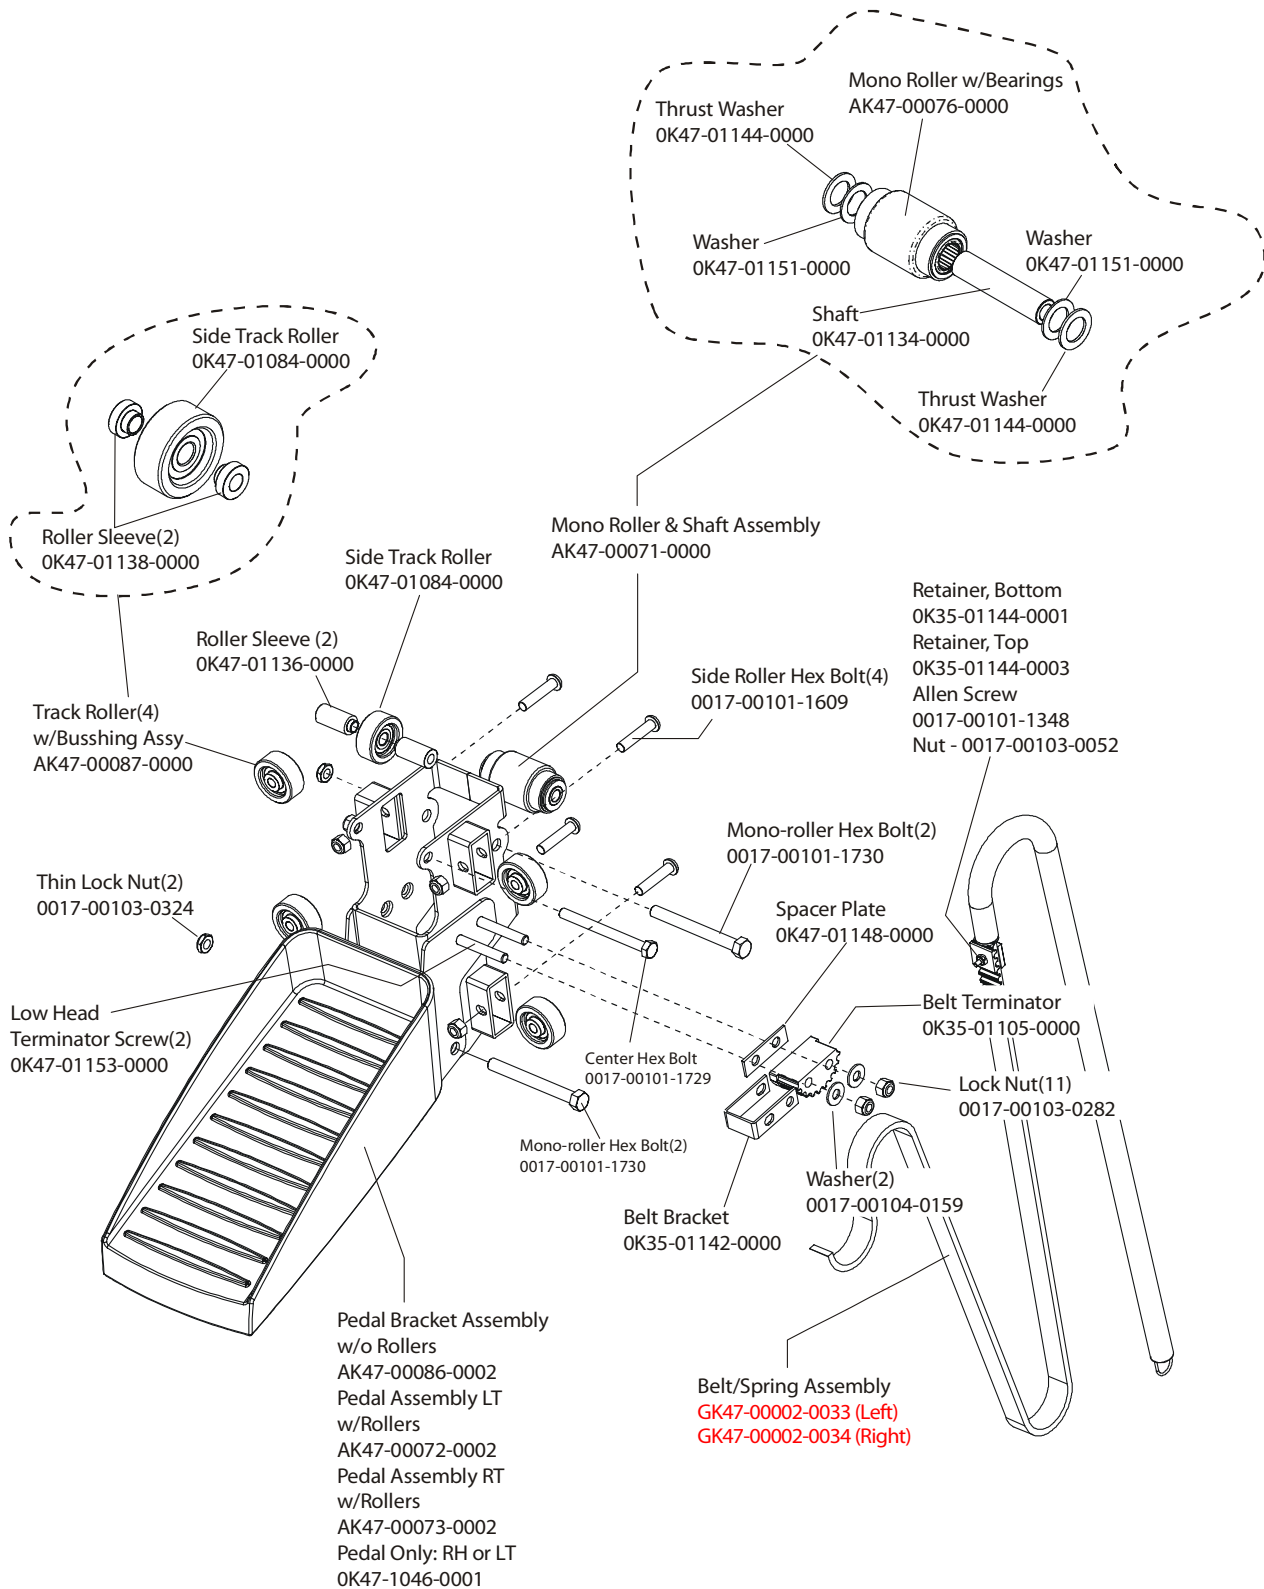

<b>UNLABELED PARTS</b>
PART NO.
0K63-01028-0001
AK47-00063-0000

	Page
CONSOLE COMPONENTS .....	4
FRAME COMPONENTS.....	5
SHROUDS AND PEDAL TUBE .....	6
PEDAL ASSEMBLY.....	7
CLUTCH,SHAFT/PULLEY ASSEMBLY .....	8
LEFT CLUTCH ASSEMBLY .....	9
CROSSOVER PULLEY ASSEMBLY .....	10
ALTERNATOR ASSEMBLY.....	11
GUIDE ROLLERS .....	12
POWER CONTROL BOARD & RESISTORS .....	13
POLAR RECEIVER CAP .....	14
CABLES.....	15

**ARCTIC SILVER 93S**  
**Console and Related Components**

**93S-0XXX-02**  
**S/N ACD100000 and UP**

Console Assembly	Overlay/Bezel/Switch Assy.
AK47-00095-0001 Eng Met	AK47-00099-0001 Eng Met
AK47-00095-0003 Ger Met	AK47-00099-0003 Ger Met
AK47-00095-0004 Spn Met	AK47-00099-0004 Spn Met
AK47-00095-0006 Jap Met	AK47-00099-0006 Jap Met
AK47-00095-0007 Frn Met	AK47-00099-0007 Frn Met
AK47-00095-0008 Itl Met	AK47-00099-0008 Itl Met
AK47-00095-0009 Dut Met	AK47-00099-0009 Dut Met
AK47-00095-0010 Por Met	AK47-00099-0010 Por Met

**ARCTIC SILVER 93S**  
**Shrouds and Pedal Tube**

**93S-0XXX-02**  
**S/N ACD100000 and UP**

ARCTIC SILVER 93S  
Pedal Assembly

93S -0XXX-02  
S /N ACD100000 and UP

**ARCTIC SILVER 93S**  
**Clutch/Shaft/Pulley Assembly**

**93S-0XXX-02**  
**S/N ACD100000 and UP**

**ARCTIC SILVER 93S**  
**Left Clutch Assembly**

**93S-0XXX-02**  
**S/N ACD100000 and UP**

**ARCTIC SILVER 93S**  
**Crossover Pulley Assembly**

**93S-0XXX-02**  
**S/N ACD100000 and UP**