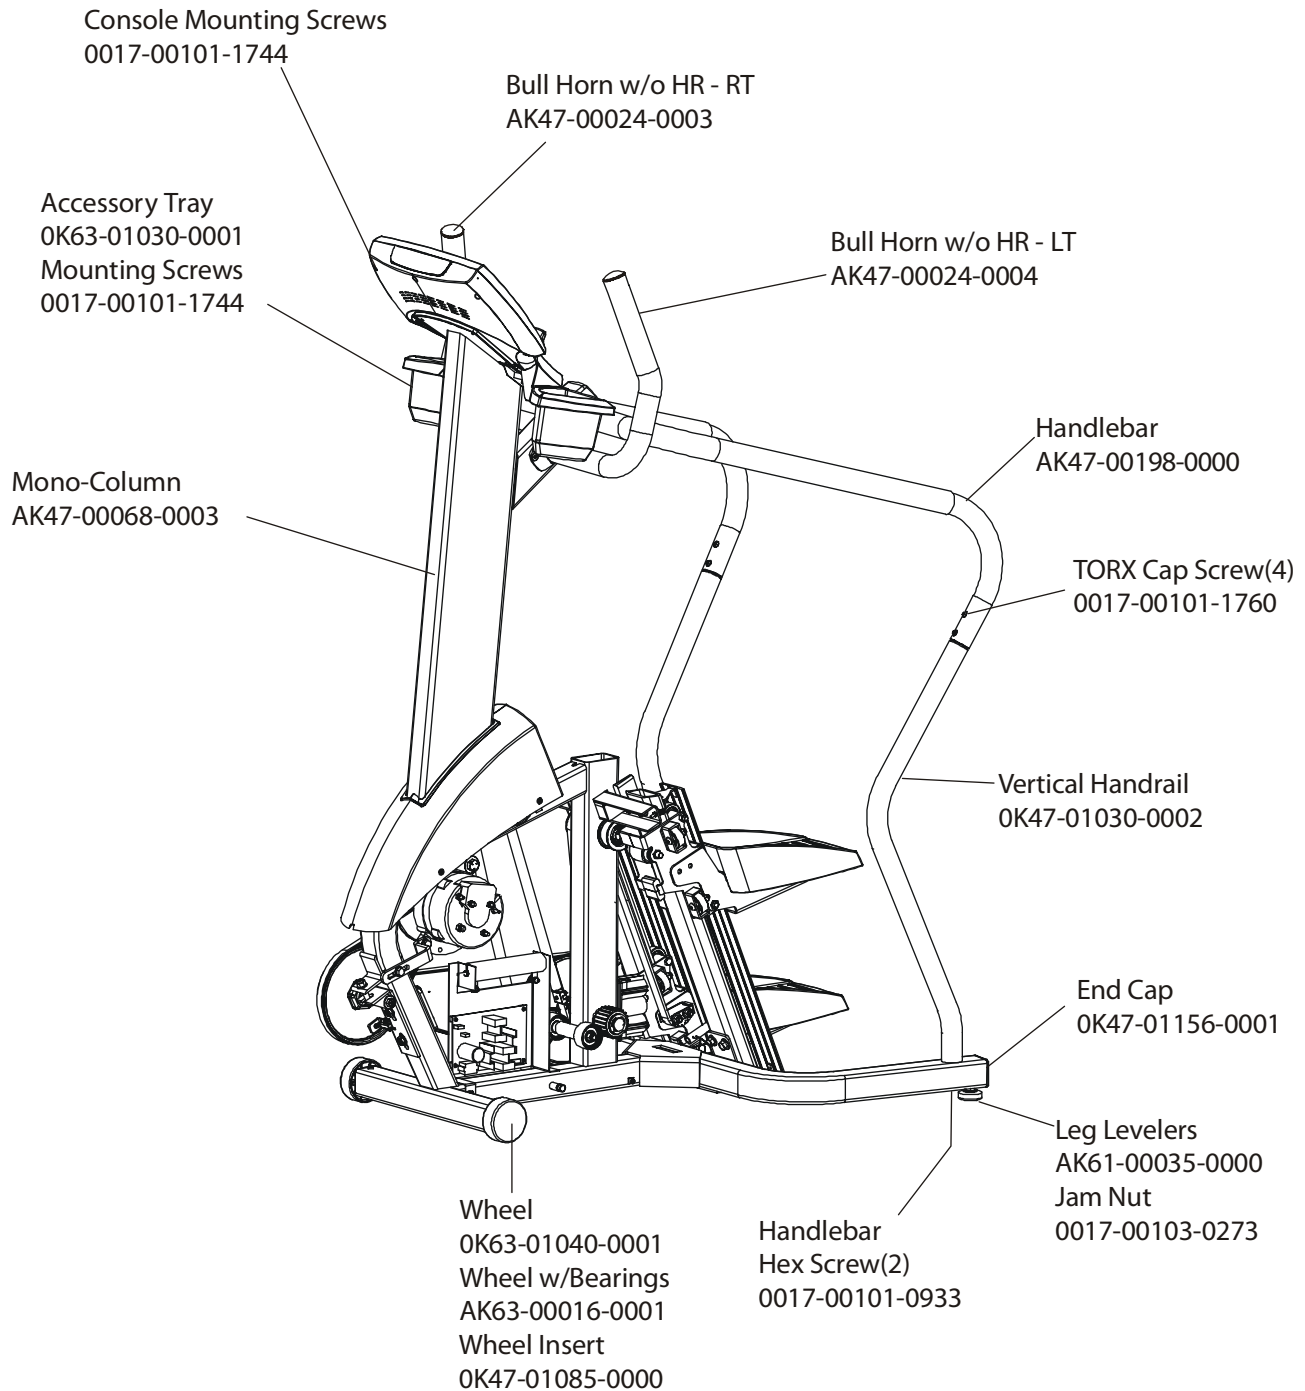

## Customer Support Services PARTS MANUAL

rev. 19 Nov 2012

**ARCTIC SILVER 93SW**  
**REFERENCES**

**93S-0XXX-02**  
**S/N ACD100000 and UP**

---

OPERATION MANUAL	M051-00K47-A033
SERVICE NETWORK KIT	GK63-00002-0003
HARDWARE BAG	AK47-00106-0000
TOUCH UP PAINT: SPRAY CAN .5 OZ BOTTLE W/APPLICATOR .33 OZ PEN	0017-00008-0204 0017-00008-0205 0017-00008-0206
SERVICE MANUAL	M051-00K47-A013

<b>UNLABELED PARTS</b>
PART NO.
0K63-01028-0001
AK47-00063-0000

	Page
CONSOLE COMPONENTS .....	4
FRAME COMPONENTS.....	5
SHROUDS AND PEDAL TUBE .....	6
PEDAL ASSEMBLY.....	7
CLUTCH,SHAFT/PULLEY ASSEMBLY .....	8
LEFT CLUTCH ASSEMBLY .....	9
CROSSOVER PULLEY ASSEMBLY .....	10
ALTERNATOR ASSEMBLY.....	11
GUIDE ROLLERS .....	12
POWER CONTROL BOARD & RESISTORS .....	13
POLAR RECEIVER CAP .....	14
CABLES.....	15

**ARCTIC SILVER 93S**  
**Shrouds and Pedal Tube**

**93S-0XXX-02**  
**S/N ACD100000 and UP**

ARCTIC SILVER 93S  
Pedal Assembly

93S -0XXX-02  
S /N ACD100000 and UP

**ARCTIC SILVER 93S**  
**Clutch/Shaft/Pulley Assembly**

**93S-0XXX-02**  
**S/N ACD100000 and UP**

**ARCTIC SILVER 93S**  
**Left Clutch Assembly**

**93S-0XXX-02**  
**S/N ACD100000 and UP**

**ARCTIC SILVER 93S**  
**Crossover Pulley Assembly**

**93S-0XXX-02**  
**S/N ACD100000 and UP**