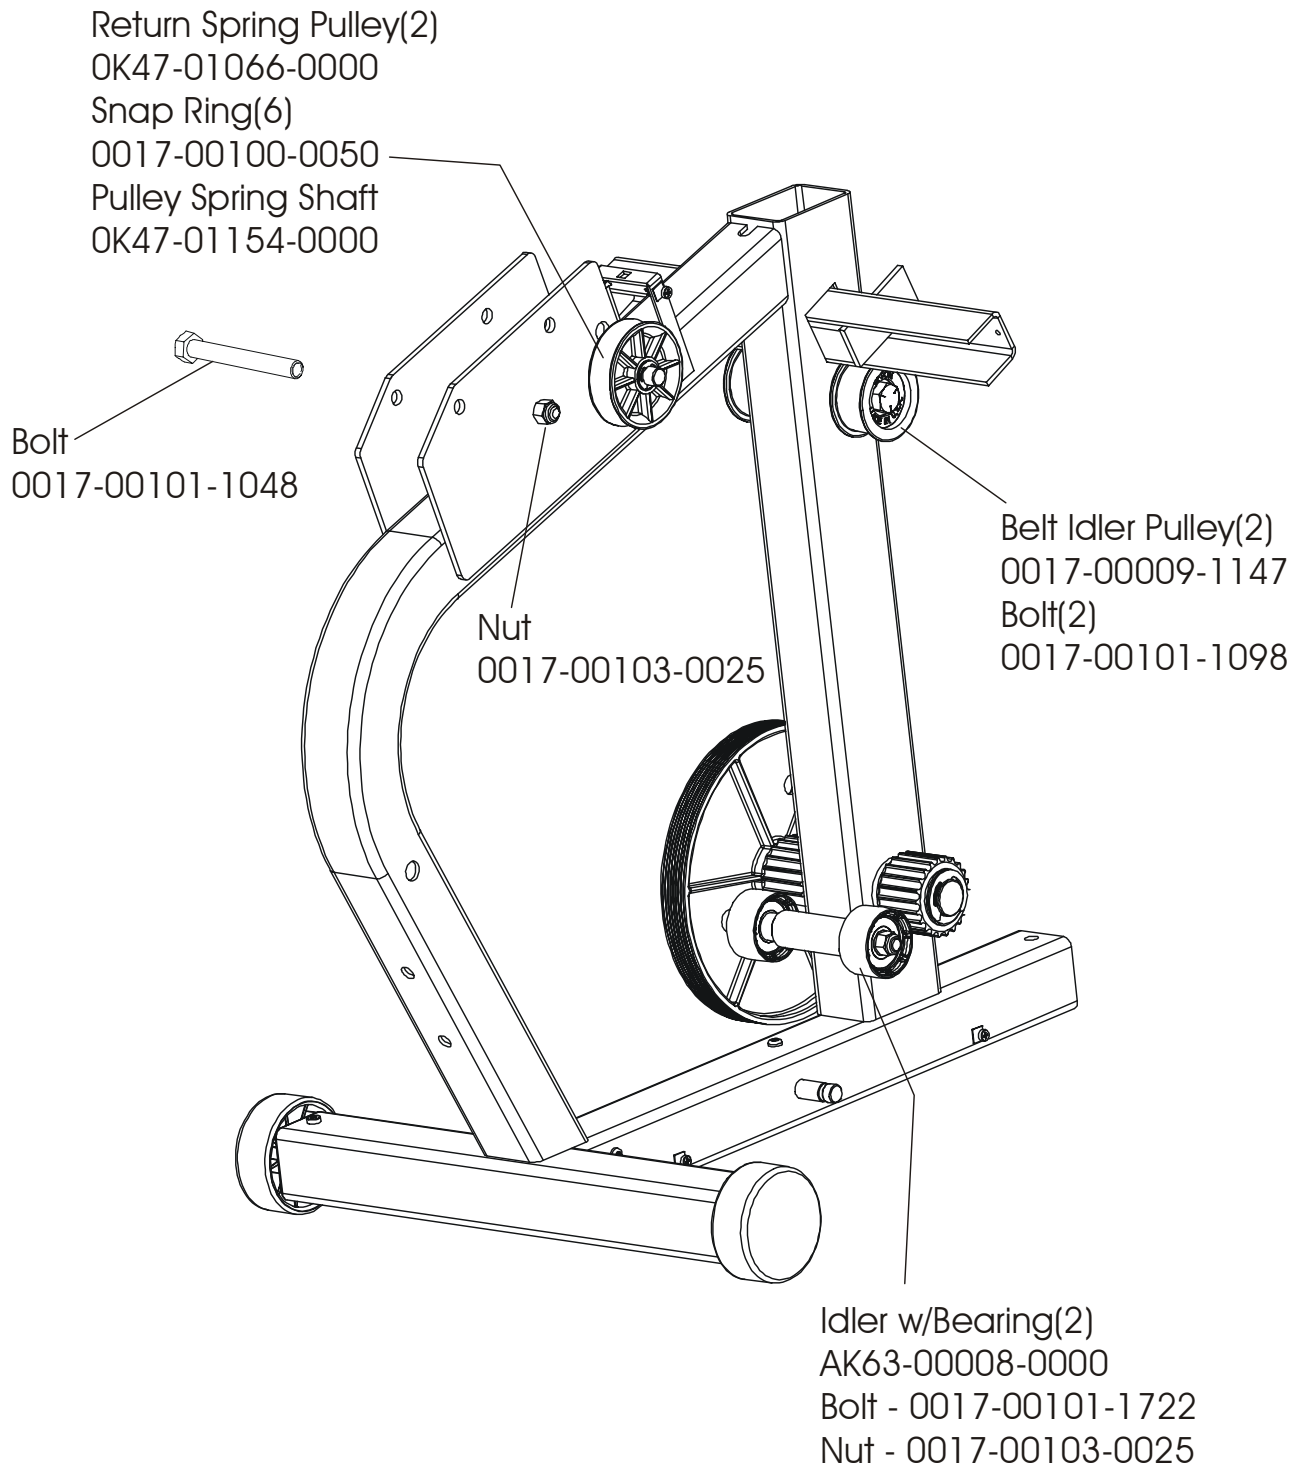

ARCTIC SILVER 93S
Guide Rollers

93S-0XXX-02
S/N ACD100000 and UP