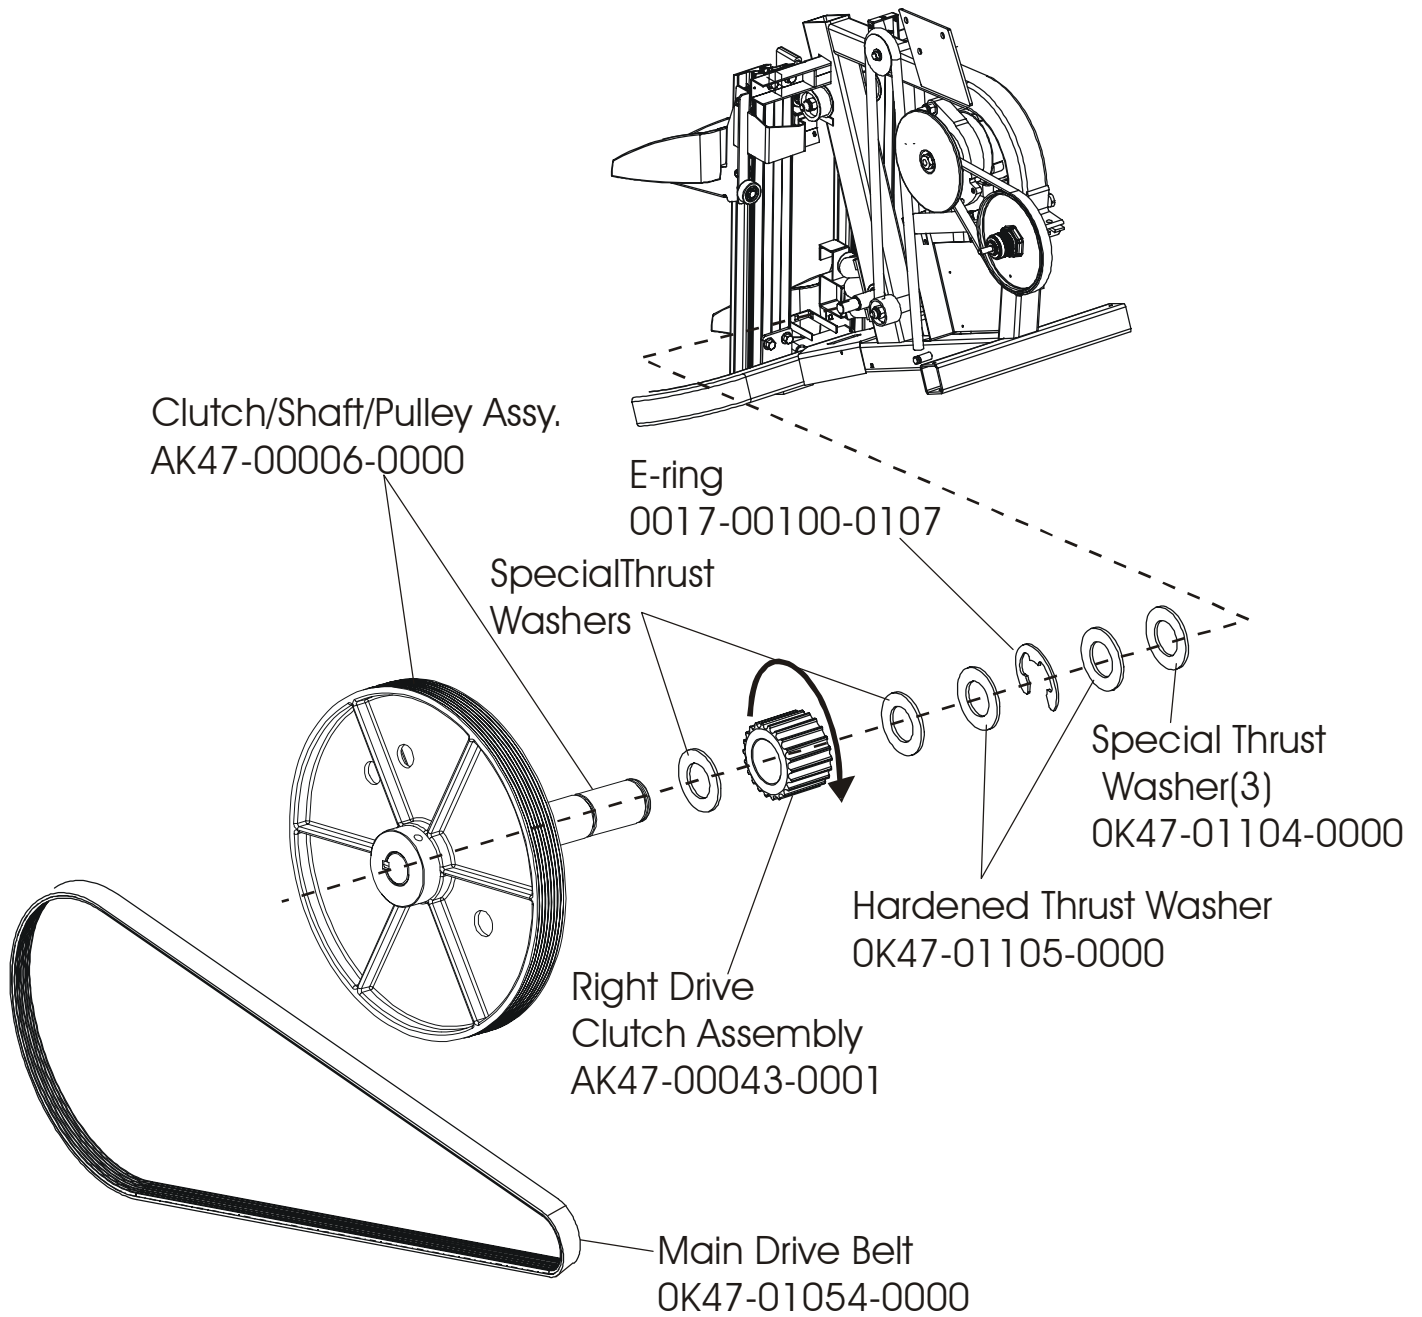

**ARCTIC SILVER 93S**  
**Shrouds and Pedal Tube**

**93S-0XXX-02**  
**S/N ACD100000 and UP**

ARCTIC SILVER 93S  
Pedal Assembly

93S -0XXX-02  
S /N ACD100000 and UP

**ARCTIC SILVER 93S**  
**Clutch/Shaft/Pulley Assembly**

**93S-0XXX-02**  
**S/N ACD100000 and UP**

**ARCTIC SILVER 93S**  
**Left Clutch Assembly**

**93S-0XXX-02**  
**S/N ACD100000 and UP**

**ARCTIC SILVER 93S**  
**Crossover Pulley Assembly**

**93S-0XXX-02**  
**S/N ACD100000 and UP**