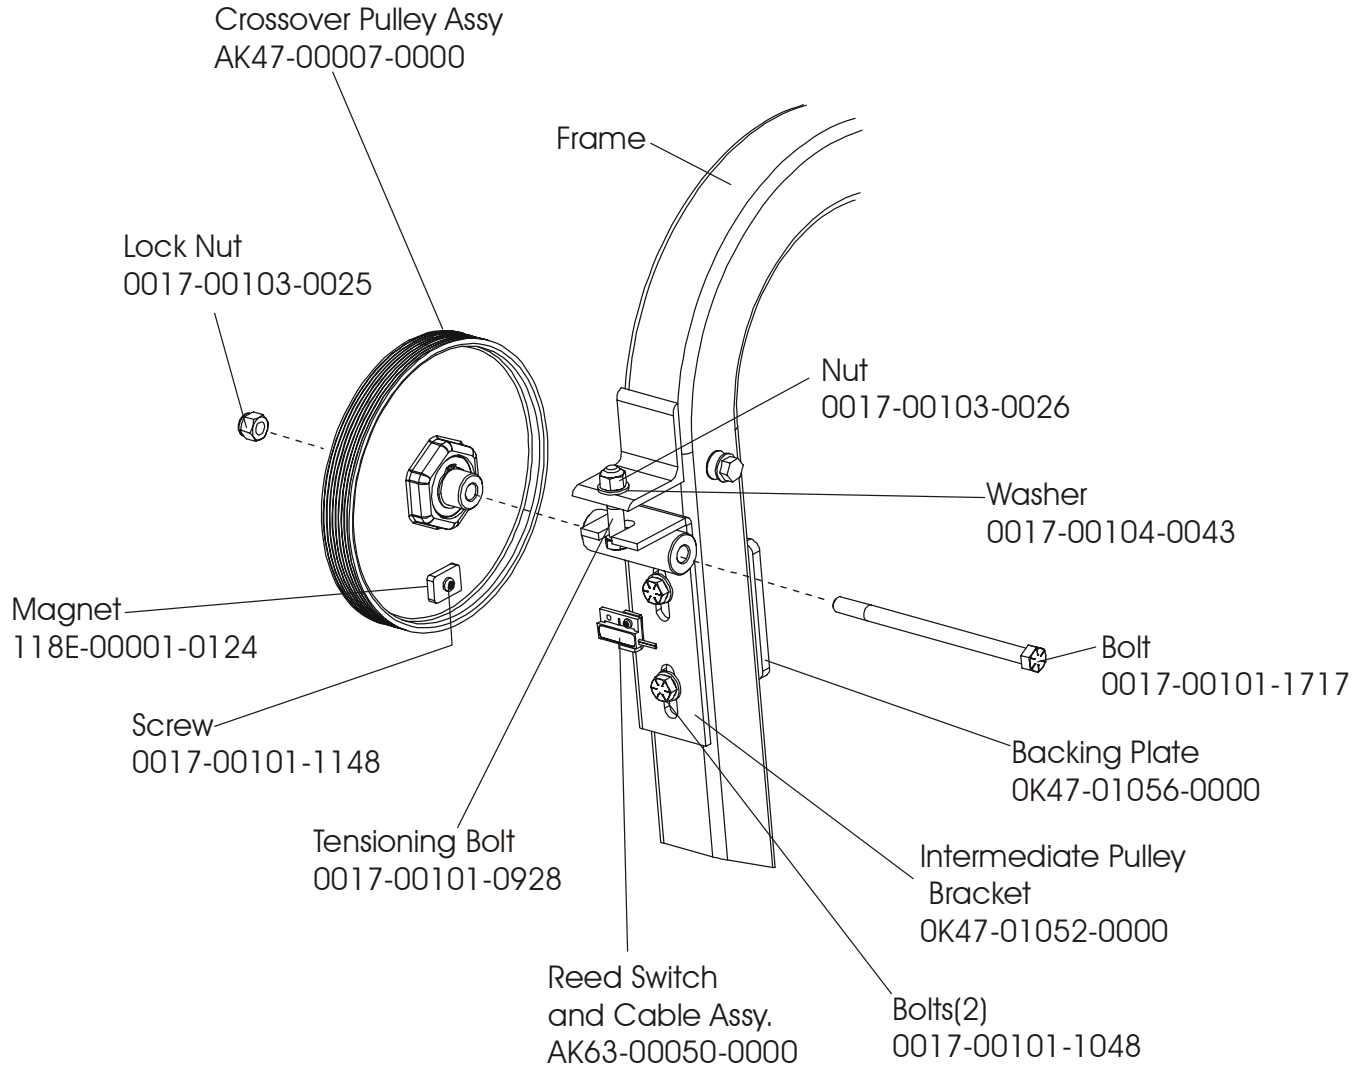

**93S-0XXX-02**  
**S/N ACD100000 and UP**

**ARCTIC SILVER 93S**  
**Left Clutch Assembly**

**93S-0XXX-02**  
**S/N ACD100000 and UP**

**ARCTIC SILVER 93S**  
**Crossover Pulley Assembly**

**93S-0XXX-02**  
**S/N ACD100000 and UP**