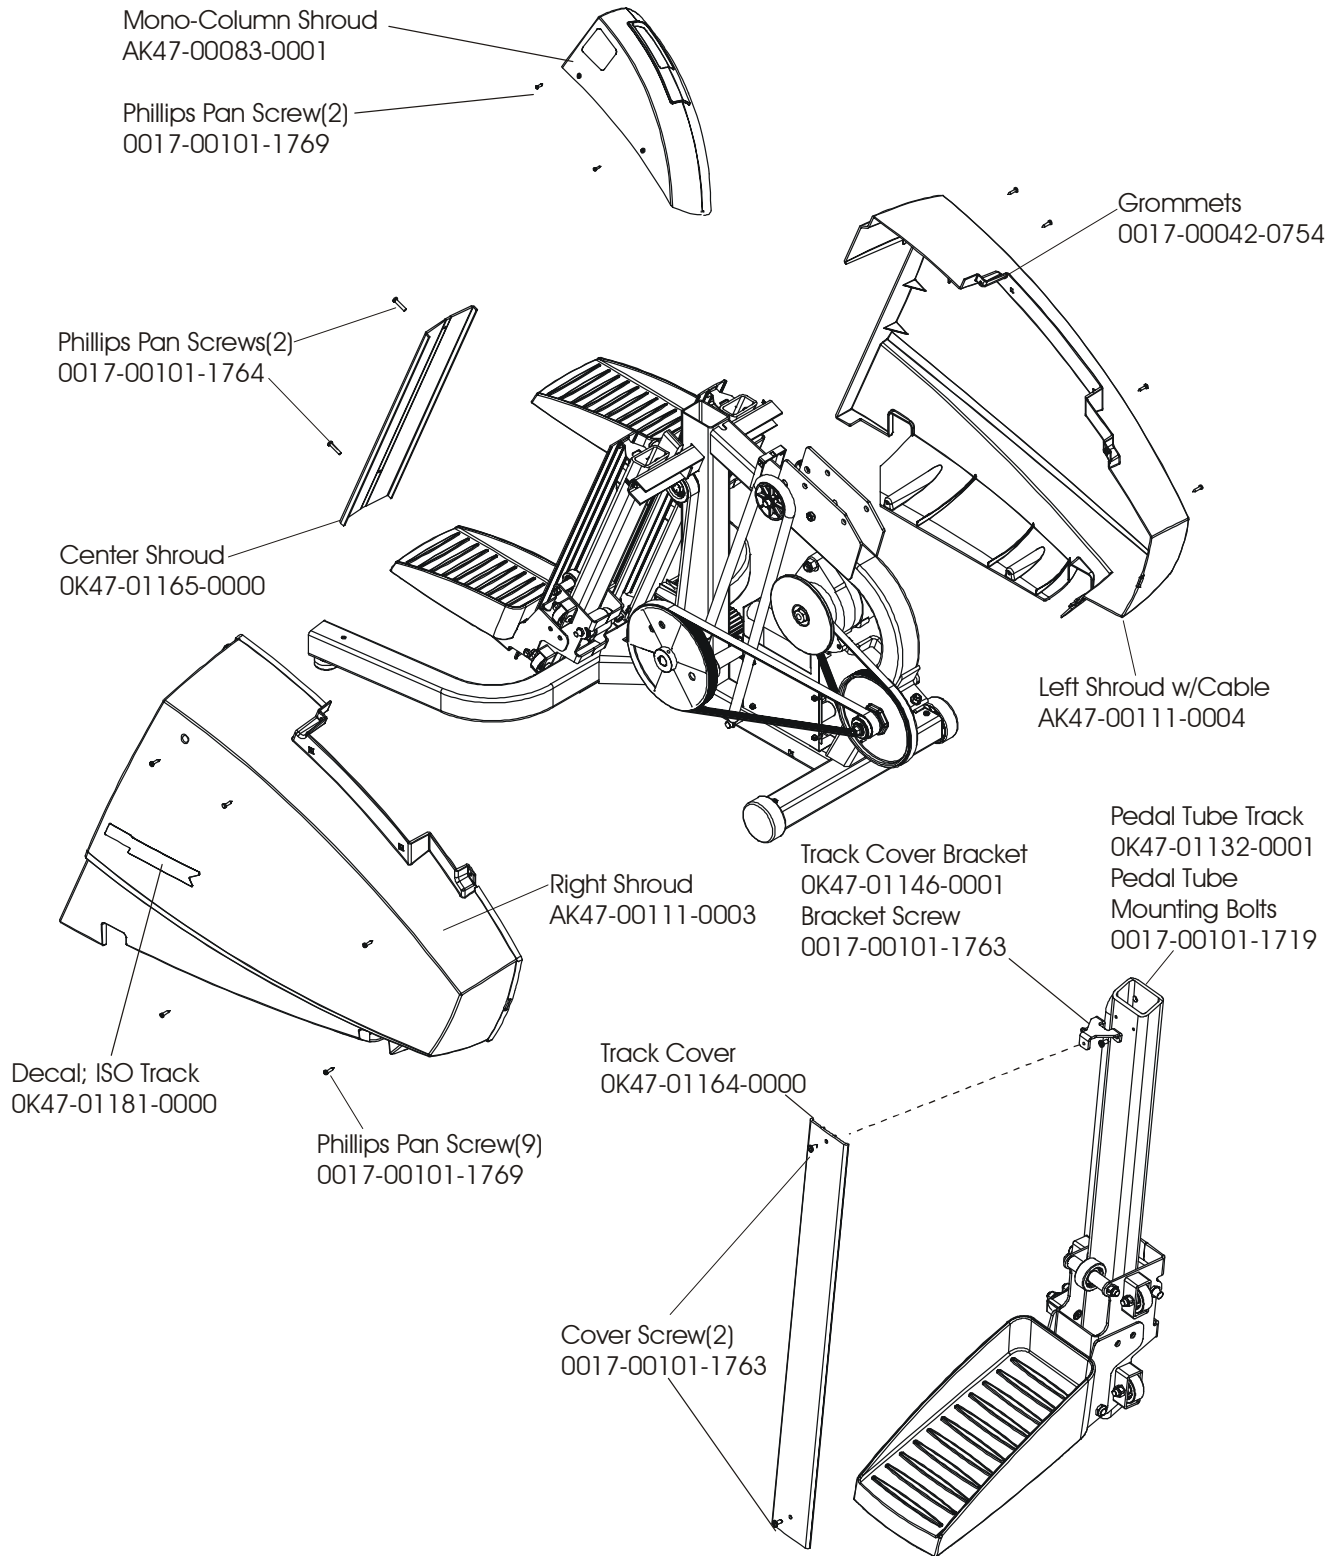

<b>UNLABELED PARTS</b>
PART NO.
0K63-01028-0001
AK47-00063-0000

	Page
CONSOLE COMPONENTS .....	4
FRAME COMPONENTS.....	5
SHROUDS AND PEDAL TUBE .....	6
PEDAL ASSEMBLY.....	7
CLUTCH,SHAFT/PULLEY ASSEMBLY .....	8
LEFT CLUTCH ASSEMBLY .....	9
CROSSOVER PULLEY ASSEMBLY .....	10
ALTERNATOR ASSEMBLY.....	11
GUIDE ROLLERS .....	12
POWER CONTROL BOARD & RESISTORS .....	13
POLAR RECEIVER CAP .....	14
CABLES.....	15

**ARCTIC SILVER 93S**  
**Shrouds and Pedal Tube**

**93S-0XXX-02**  
**S/N ACD100000 and UP**

ARCTIC SILVER 93S  
Pedal Assembly

93S -0XXX-02  
S /N ACD100000 and UP

**ARCTIC SILVER 93S**  
**Clutch/Shaft/Pulley Assembly**

**93S-0XXX-02**  
**S/N ACD100000 and UP**

**ARCTIC SILVER 93S**  
**Left Clutch Assembly**

**93S-0XXX-02**  
**S/N ACD100000 and UP**

**ARCTIC SILVER 93S**  
**Crossover Pulley Assembly**

**93S-0XXX-02**  
**S/N ACD100000 and UP**