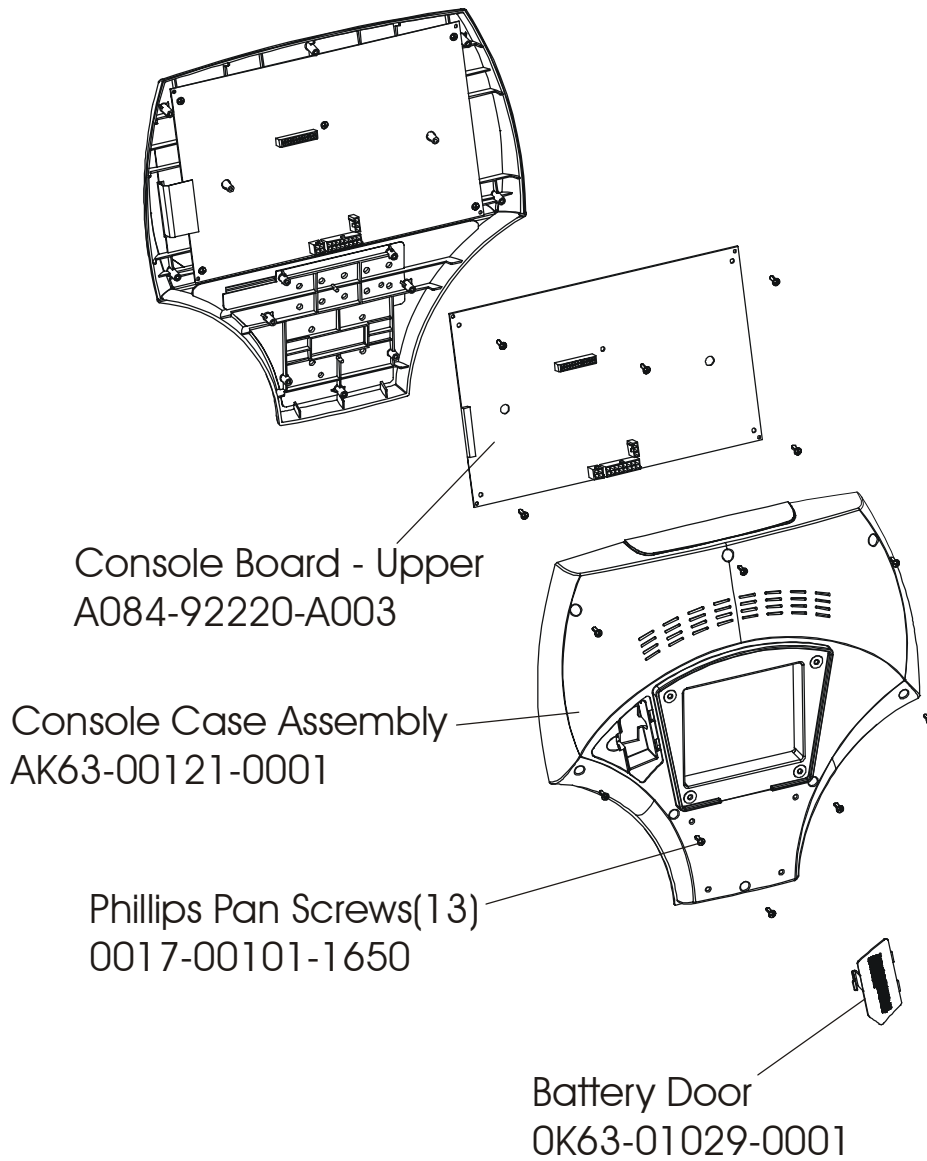

ARCTIC SILVER 93S
Console and Related Components

93S-0XXX-02
S/N ACD100000 and UP

Console Assembly	Overlay/Bezel/Switch Assy.
AK47-00095-0001 Eng Met	AK47-00099-0001 Eng Met
AK47-00095-0003 Ger Met	AK47-00099-0003 Ger Met
AK47-00095-0004 Spn Met	AK47-00099-0004 Spn Met
AK47-00095-0006 Jap Met	AK47-00099-0006 Jap Met
AK47-00095-0007 Frn Met	AK47-00099-0007 Frn Met
AK47-00095-0008 Itl Met	AK47-00099-0008 Itl Met
AK47-00095-0009 Dut Met	AK47-00099-0009 Dut Met
AK47-00095-0010 Por Met	AK47-00099-0010 Por Met