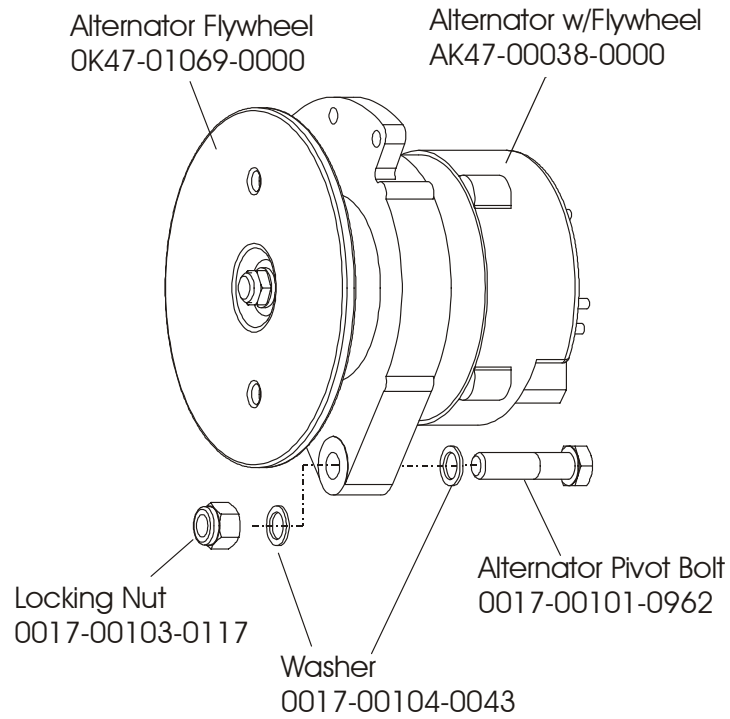

**ARCTIC SILVER 93S**  
**Shrouds and Pedal Tube**

**93S-0XXX-02**  
**S/N ACD100000 and UP**

ARCTIC SILVER 93S  
Pedal Assembly

93S -0XXX-02  
S /N ACD100000 and UP

**ARCTIC SILVER 93S**  
**Clutch/Shaft/Pulley Assembly**

**93S-0XXX-02**  
**S/N ACD100000 and UP**

**ARCTIC SILVER 93S**  
**Left Clutch Assembly**

**93S-0XXX-02**  
**S/N ACD100000 and UP**

**ARCTIC SILVER 93S**  
**Crossover Pulley Assembly**

**93S-0XXX-02**  
**S/N ACD100000 and UP**

**ARCTIC SILVER 93S**  
**Alternator Assembly**

**93S-0XXX-02**  
**S/N ACD100000 and UP**

**ARCTIC SILVER 93S**  
**Guide Rollers**

**93S-0XXX-02**  
**S/N ACD100000 and UP**

**ARCTIC SILVER 93S**  
**Polar Receiver Assembly**