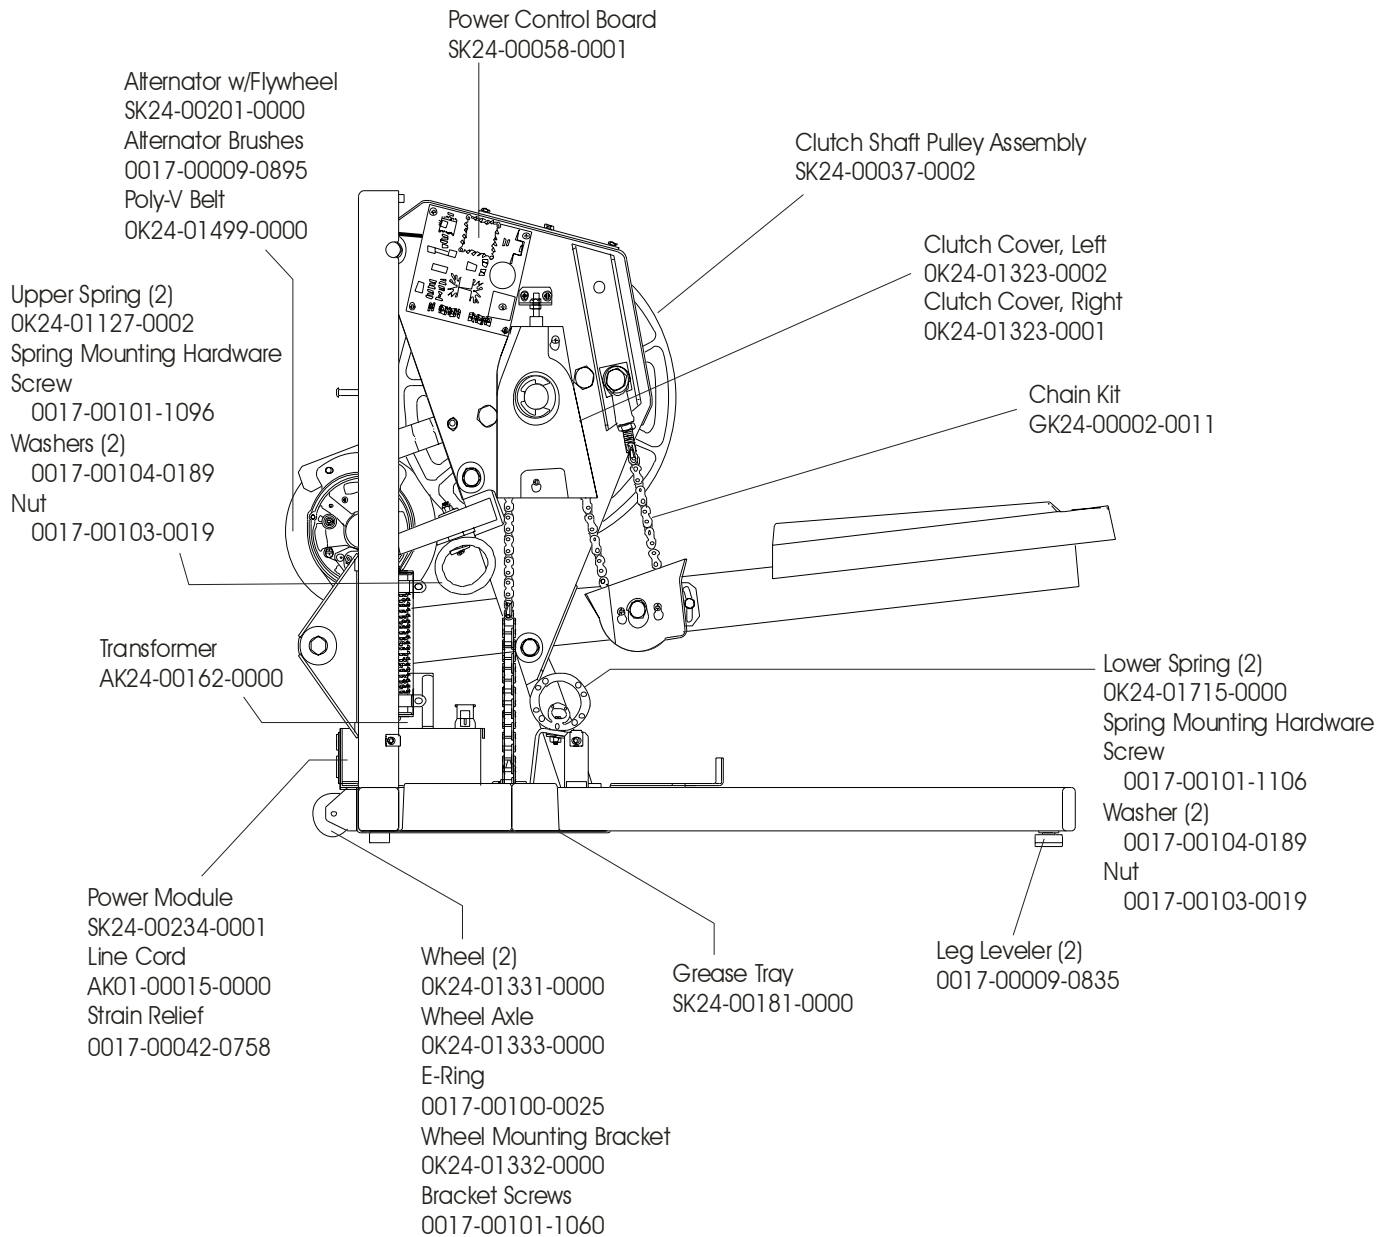

END OF LIFE

LS-9500HR STAIRCLIMBER

GK24-00013-XXXX
SN: 135000-142871

LS-9500HR STAIRCLIMBER

GK24-00013-XXXX
SN: 135000-142871

LS-9500HR
STAIRCLIMBER

GK24-00013-XXXX
SN: 135000-142871