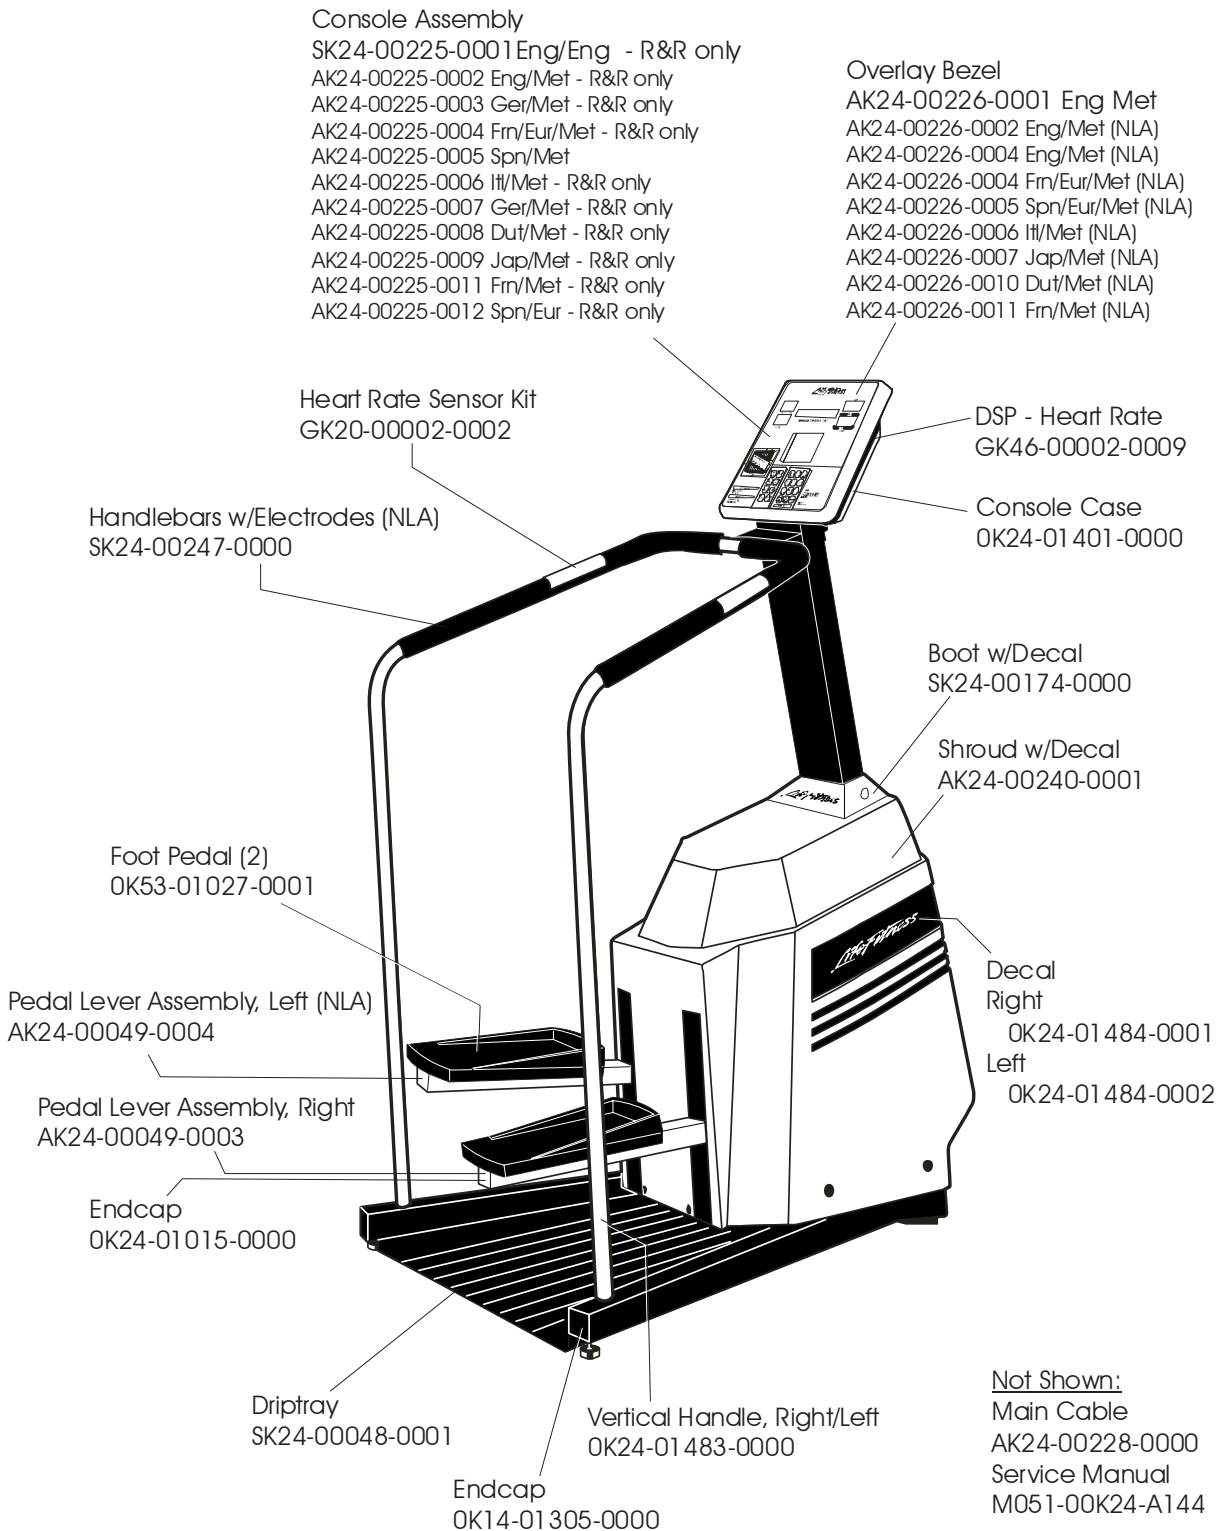

END OF LIFE

LS-9500HR STAIRCLIMBER

GK24-00013-XXXX
SN: 135000-142871

LS-9500HR STAIRCLIMBER

GK24-00013-XXXX
SN: 135000-142871

LS-9500HR
STAIRCLIMBER

GK24-00013-XXXX
SN: 135000-142871