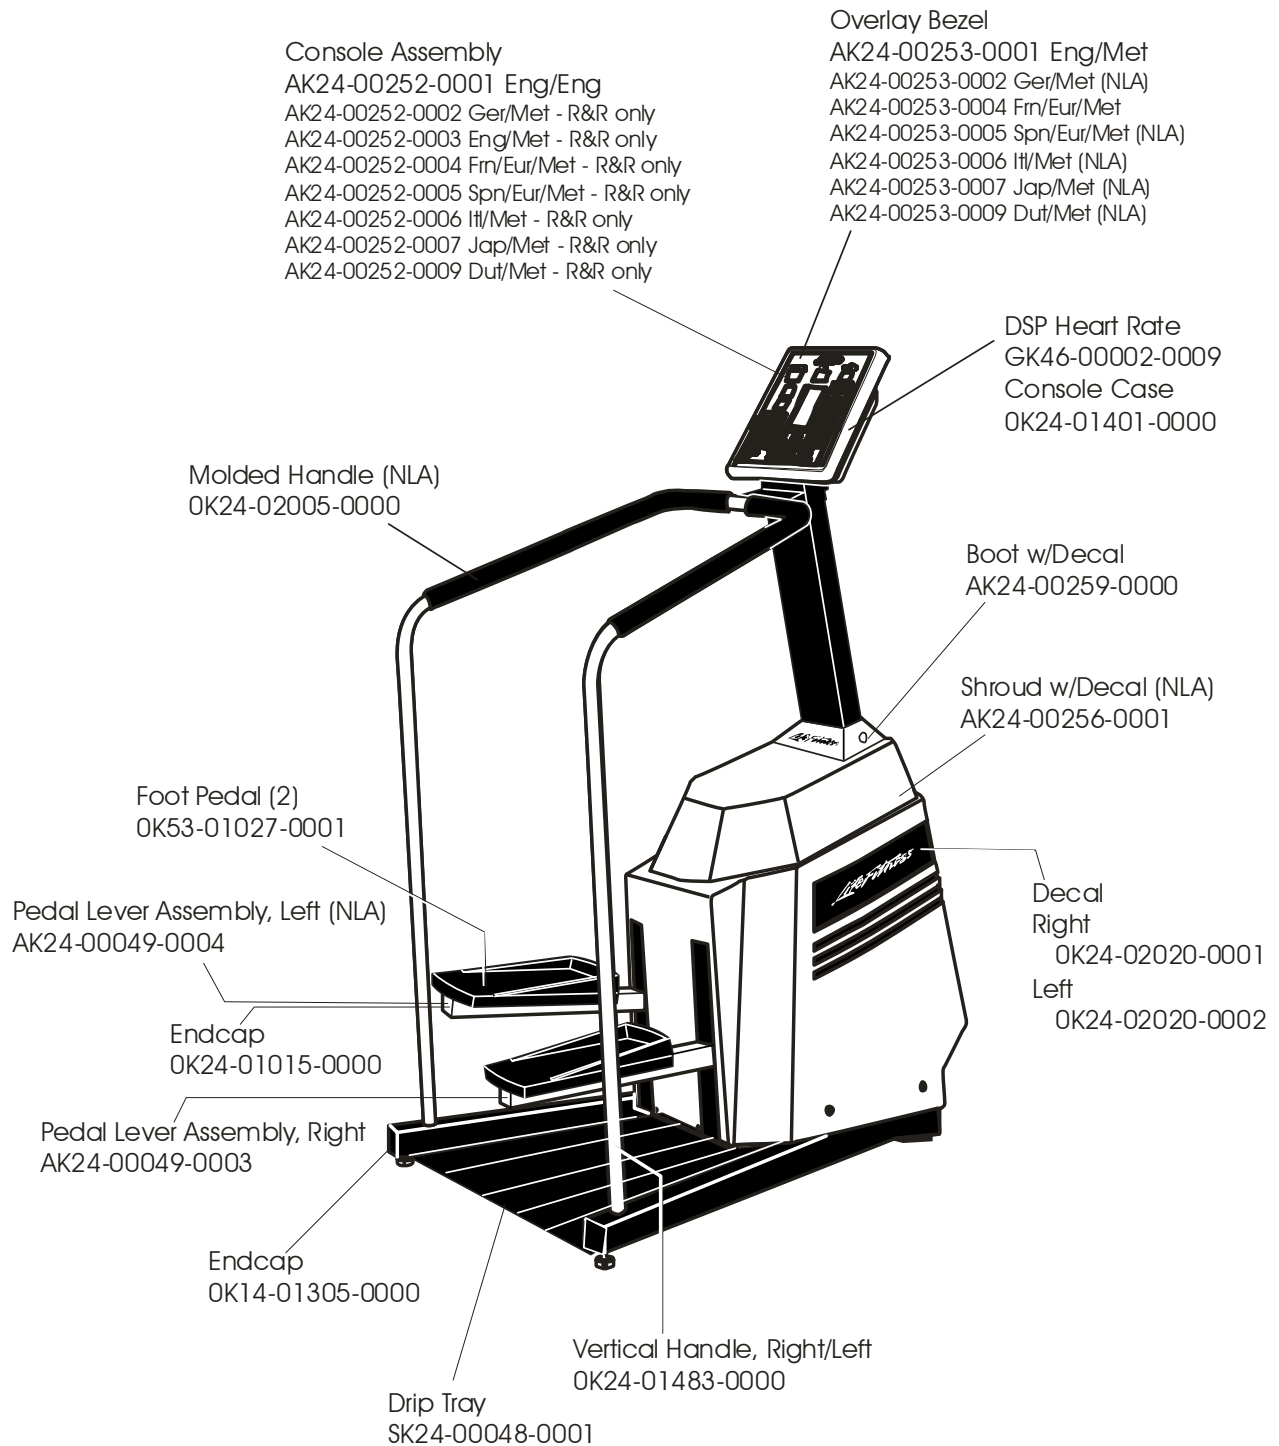

LS-9500HR STAIRCLIMBER

GK24-00020-XXXX
SN: 142872-146748

**LS-9500HR
STAIRCLIMBER**

**GK24-00020-XXXX
SN: 142872-146748**

LS-9500HR
STAIRCLIMBER

GK24-00020-XXXX
SN: 142872-146748

Idler Sprocket/Bearings
SK24-00045-0005