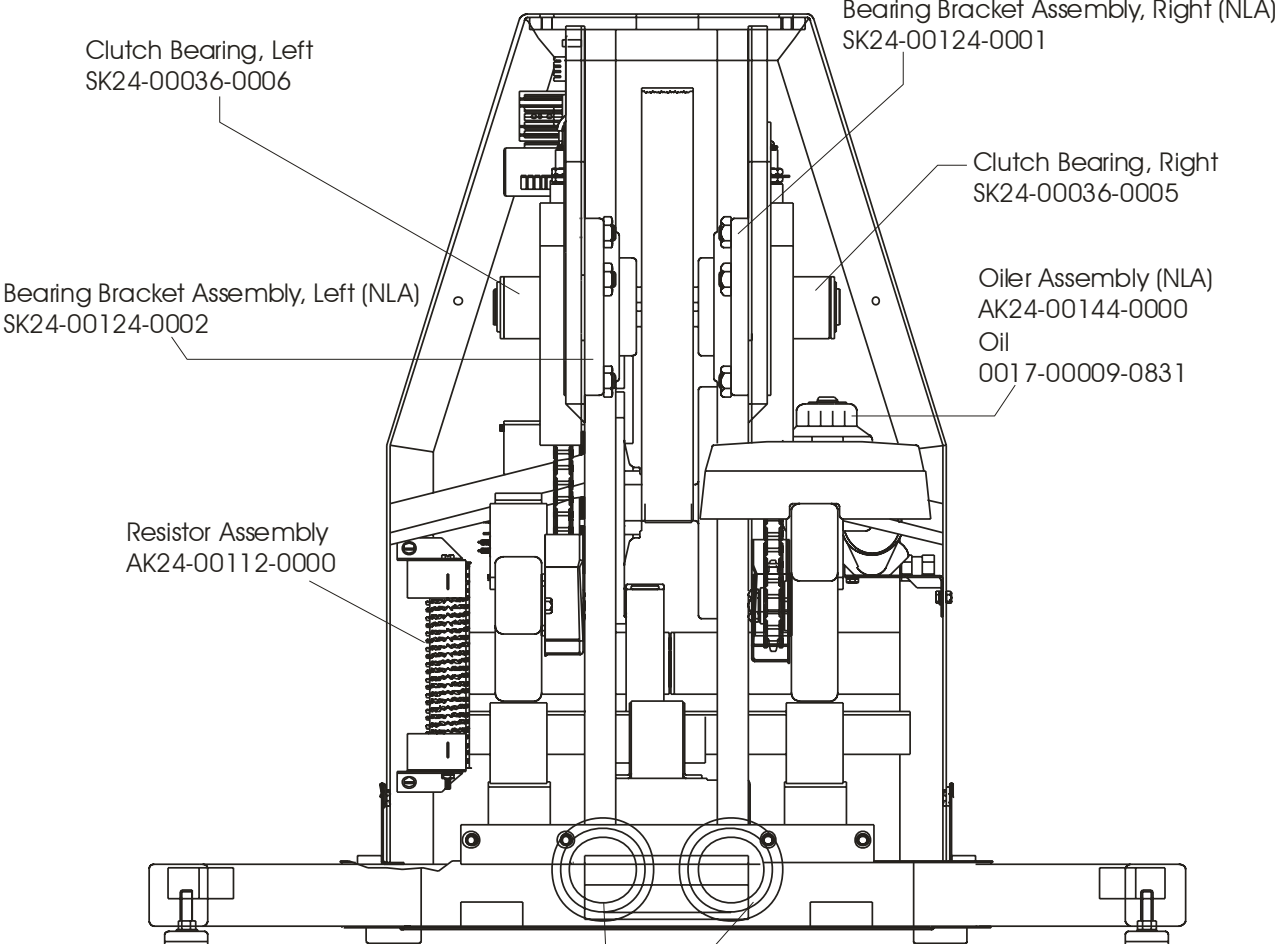

LS-9500HR STAIRCLIMBER

GK24-00020-XXXX
SN: 142872-146748

**LS-9500HR
STAIRCLIMBER**

**GK24-00020-XXXX
SN: 142872-146748**

LS-9500HR
STAIRCLIMBER

GK24-00020-XXXX
SN: 142872-146748

Idler Sprocket/Bearings
SK24-00045-0005