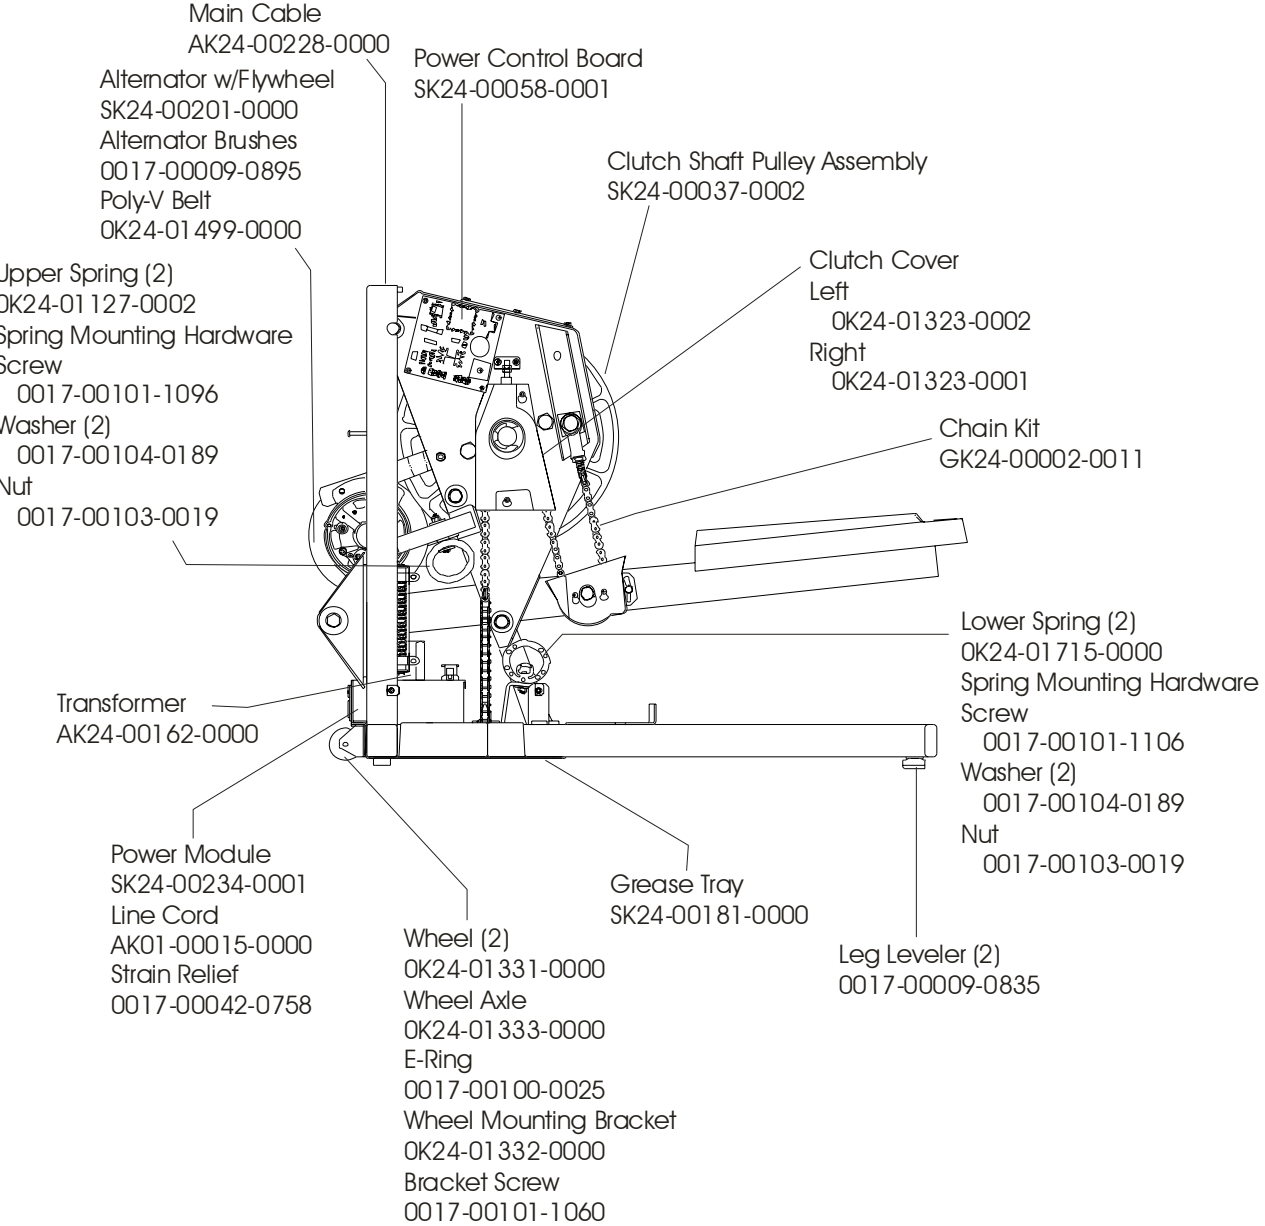

LS-9500HR STAIRCLIMBER

GK24-00020-XXXX
SN: 142872-146748

**LS-9500HR
STAIRCLIMBER**

**GK24-00020-XXXX
SN: 142872-146748**

LS-9500HR
STAIRCLIMBER

GK24-00020-XXXX
SN: 142872-146748

Idler Sprocket/Bearings
SK24-00045-0005