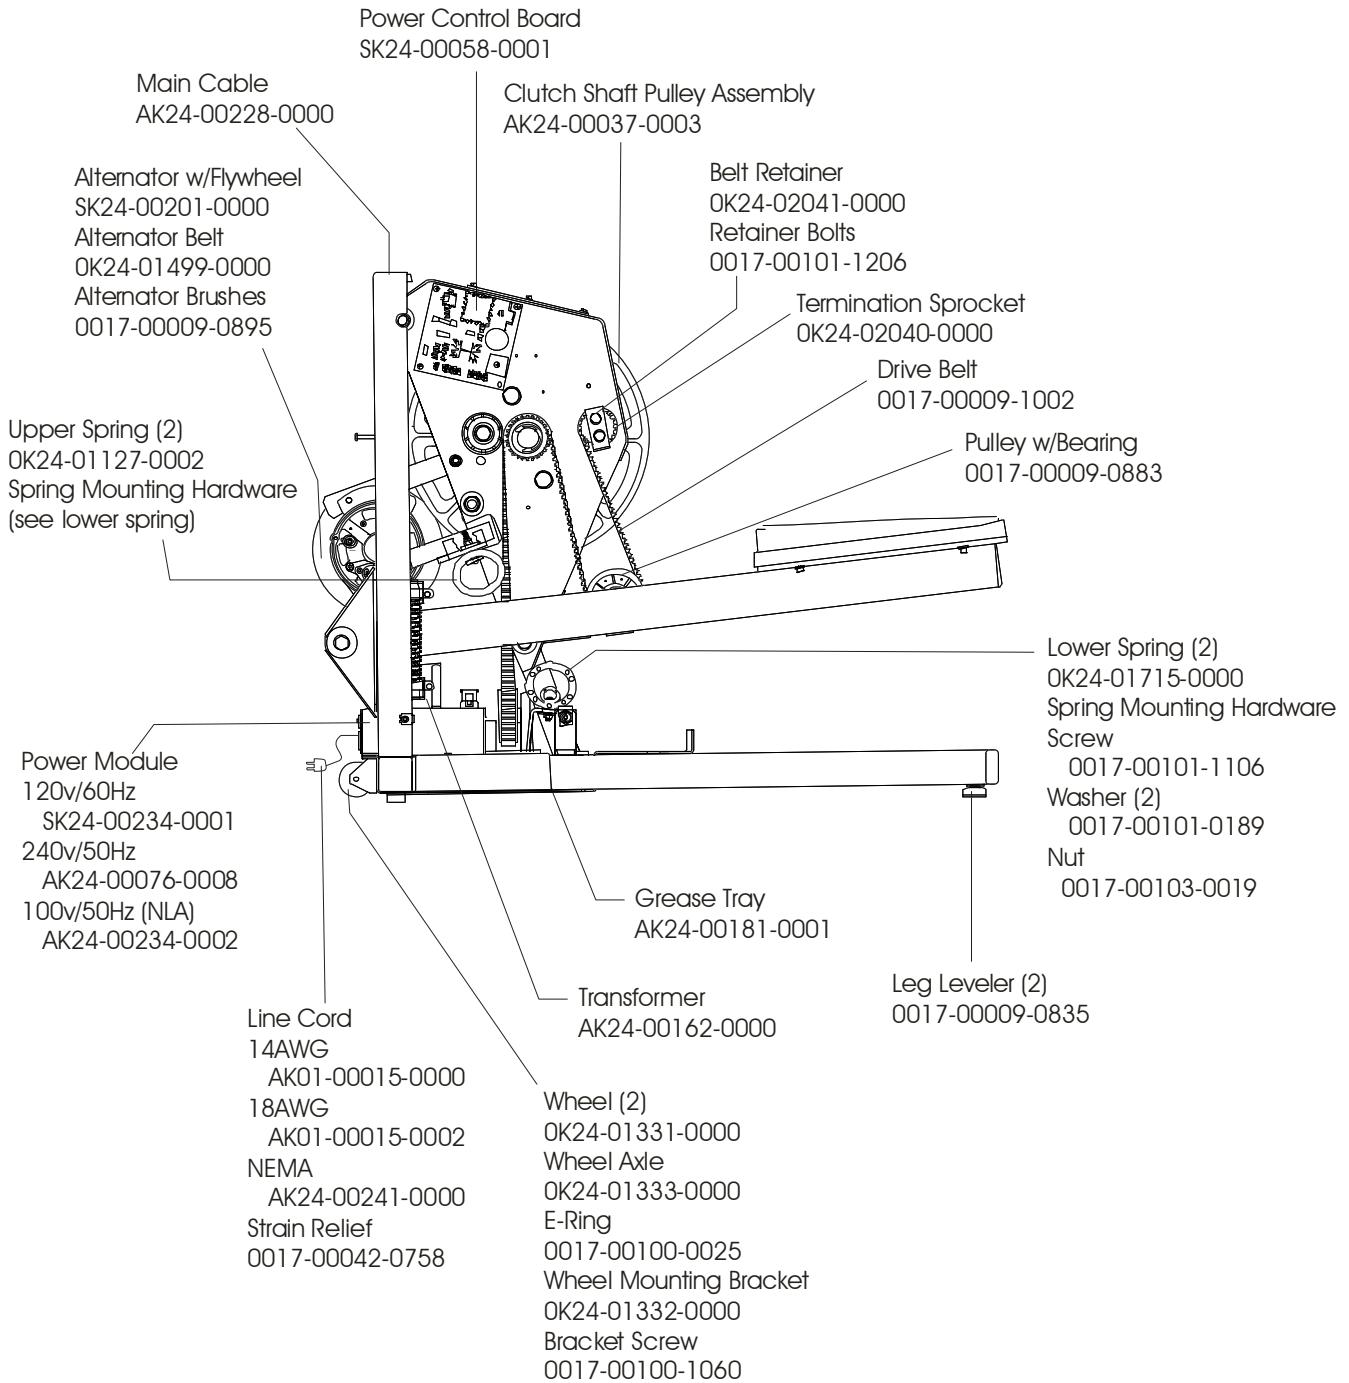

# END OF LIFE

## LS-9500HR STAIRCLIMBER

GK24-00022-XXXX  
SN: 146749-148124

# LS-9500HR STAIRCLIMBER

GK24-00022-XXXX  
SN: 146749-148124

LS-9500HR  
STAIRCLIMBER

GK24-00022-XXXX  
SN: 146749-148124