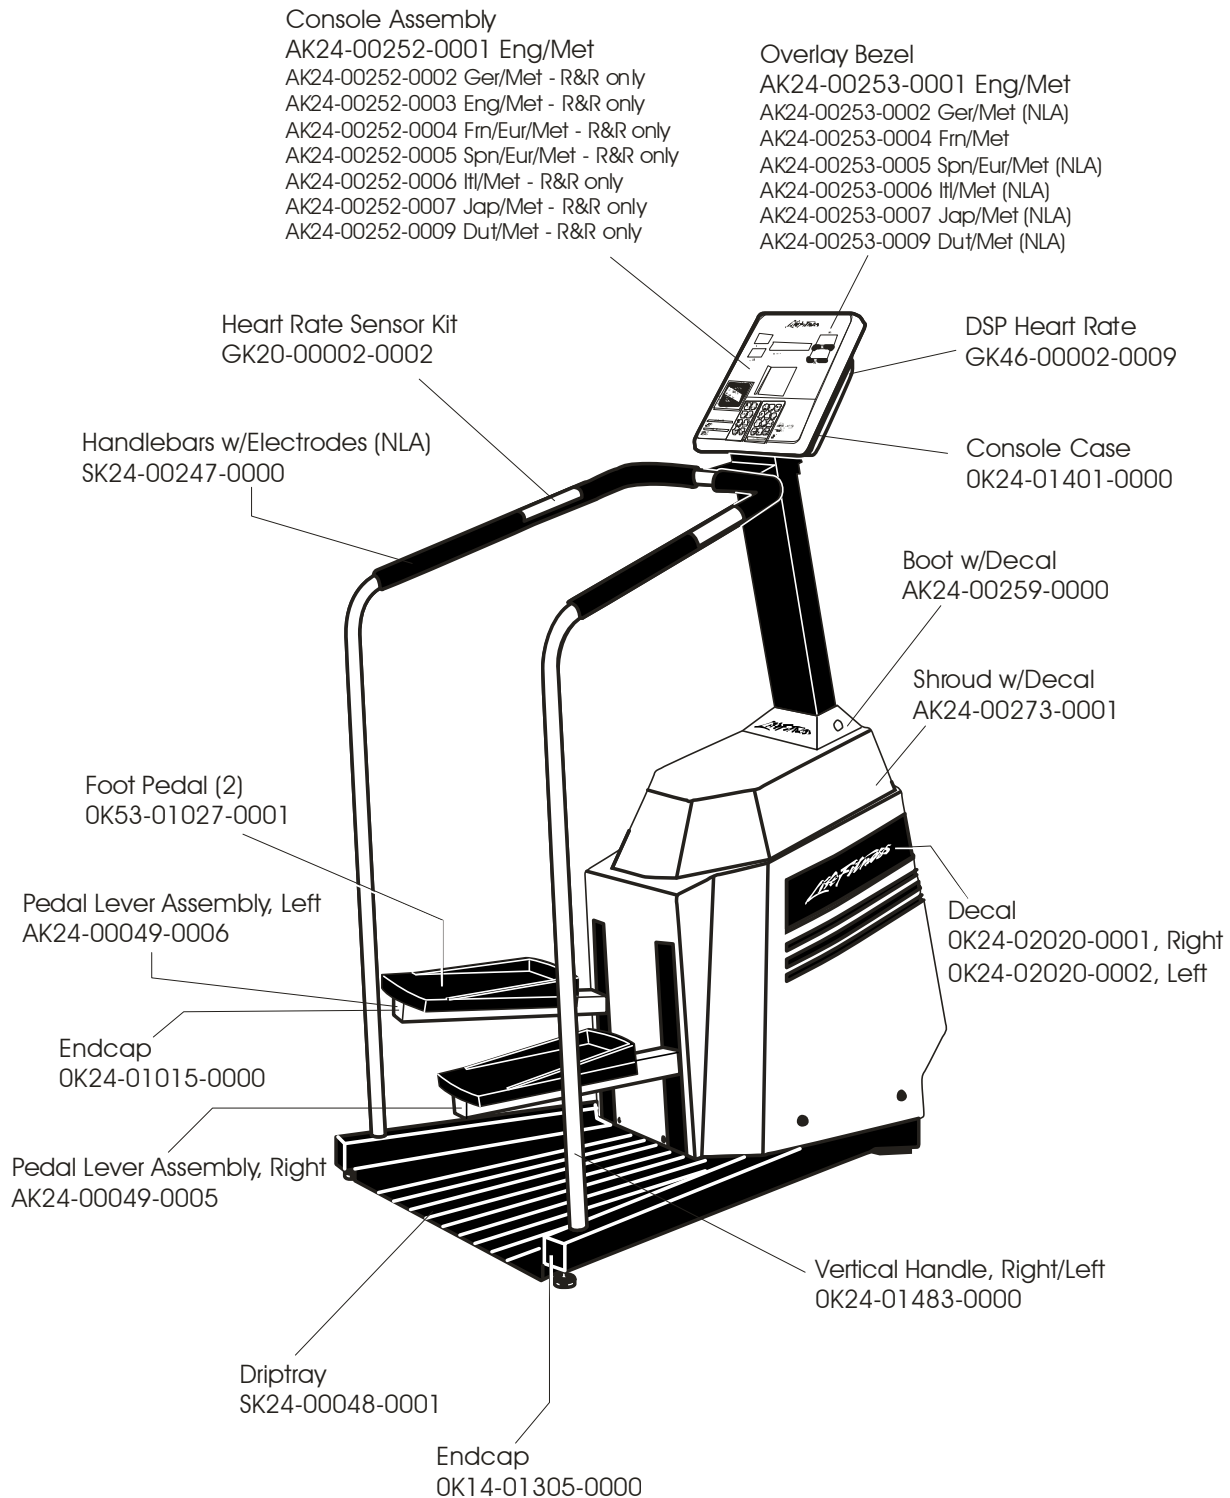

# END OF LIFE

## LS-9500HR STAIRCLIMBER

GK24-00022-XXXX  
SN: 146749-148124

# LS-9500HR STAIRCLIMBER

GK24-00022-XXXX  
SN: 146749-148124

LS-9500HR  
STAIRCLIMBER

GK24-00022-XXXX  
SN: 146749-148124