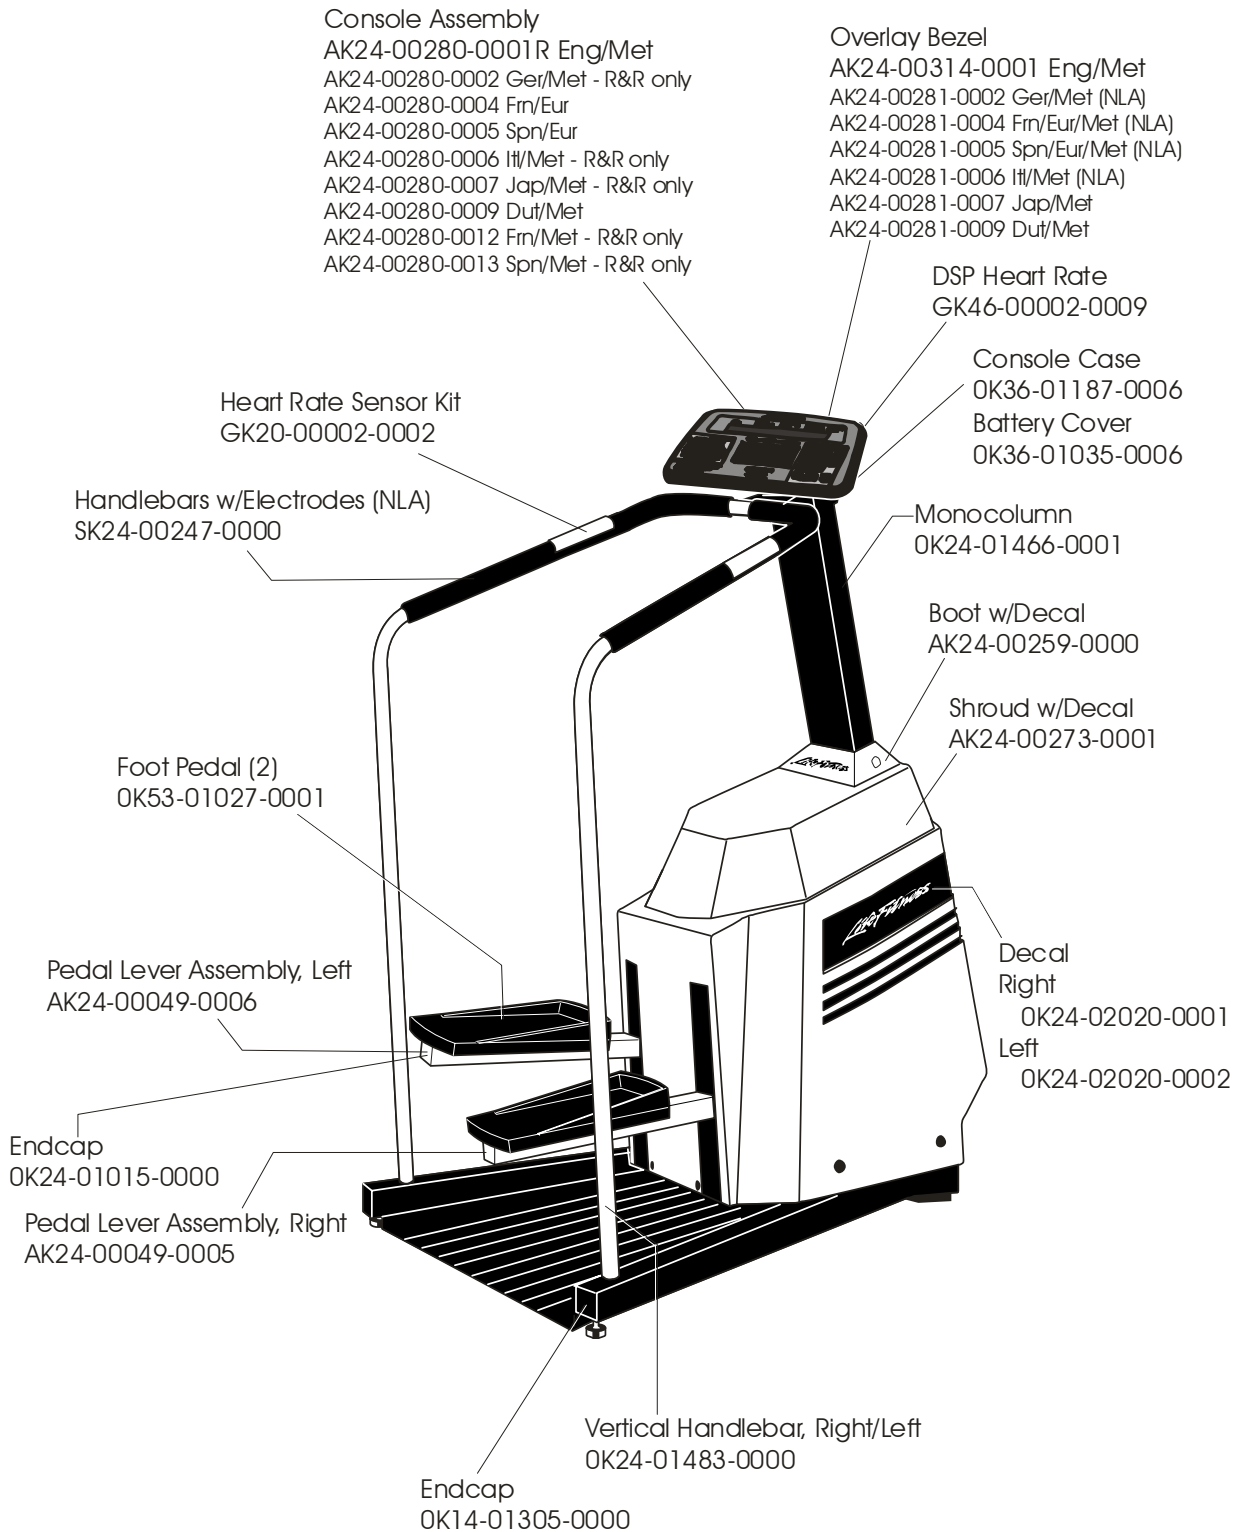

LS-9500HR STAIRCLIMBER

GK24-00023-XXXX
SN: 148125 & up

LS-9500HR STAIRCLIMBER

GK24-00023-XXXX
SN: 148125 & up

LS-9500HR
STAIRCLIMBER

GK24-00023-XXXX
SN: 148125 & up