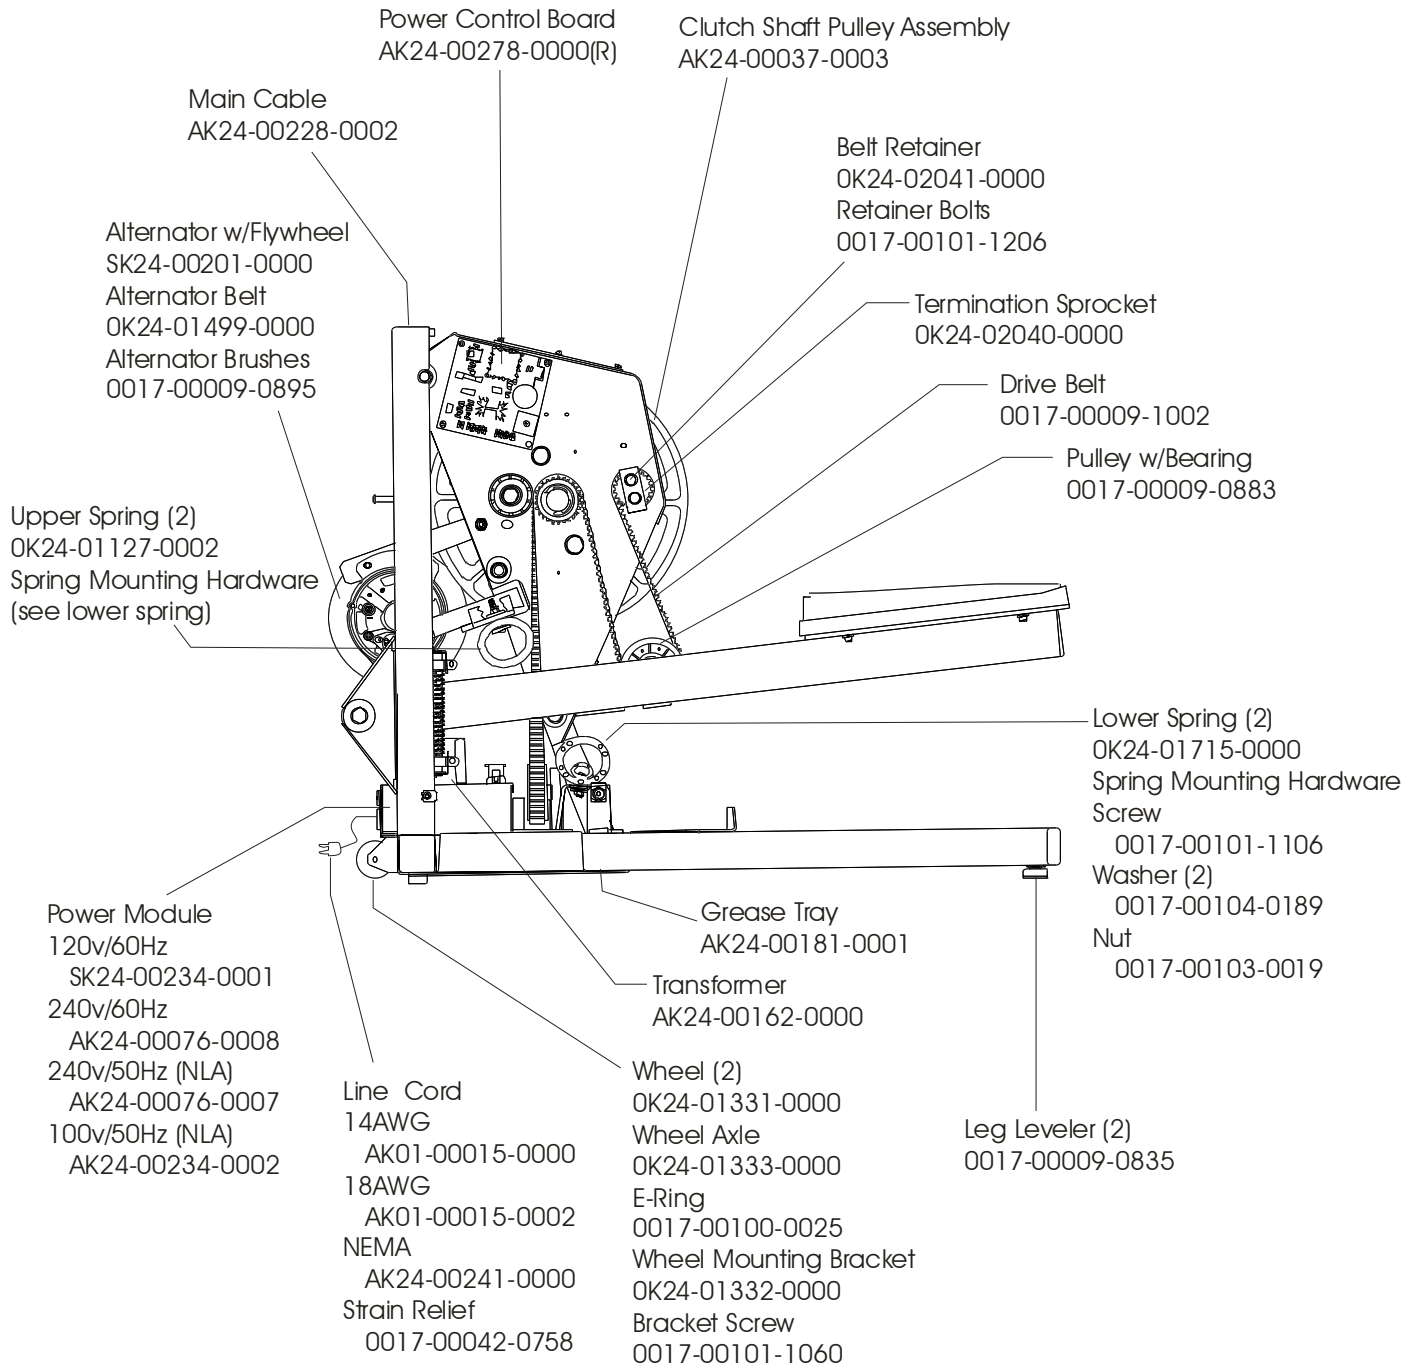

LS-9500HR STAIRCLIMBER

GK24-00023-XXXX
SN: 148125 & up

LS-9500HR STAIRCLIMBER

GK24-00023-XXXX
SN: 148125 & up

LS-9500HR
STAIRCLIMBER

GK24-00023-XXXX
SN: 148125 & up