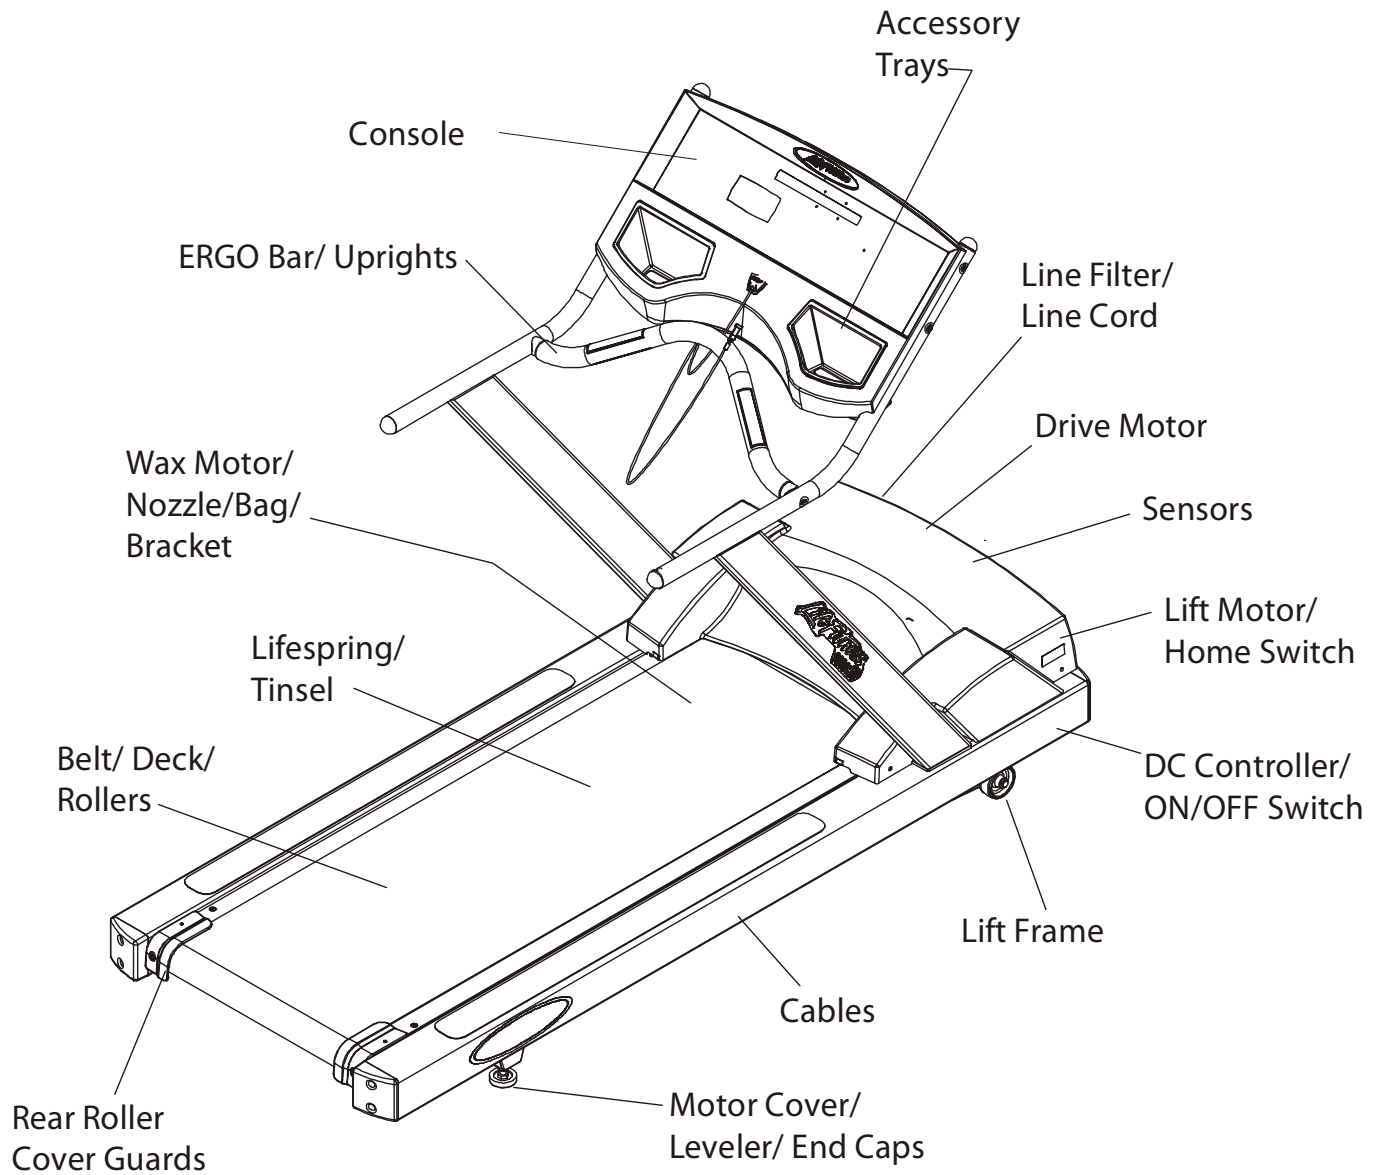

General Assembly

Operation Manual TR91Ti	M051-00K60-A028
Service Manual TR91Ti	M051-00K60-A023
Hardware Bag	AK60-00053-0001

Rev. 12 Apr 2012

Console Assembly (1of 3)

TR9000 Console Assembly		TR9000 Overlay Bezel	
AK60-00111-0001	Eng/Met	AK60-00108-0001	Eng/Met
AK60-00111-0003	Ger/Met	AK60-00108-0003	Ger/Met
AK60-00111-0004	Spn/Met	AK60-00108-0004	Spn/Met
AK60-00111-0006	Jap/Met	AK60-00108-0006	Jap/Met
AK60-00111-0007	Frn/Met	AK60-00108-0007	Frn/Met
AK60-00111-0008	Itl/Met	AK60-00108-0008	Itl/Met
AK60-00111-0009	Dut/Met	AK60-00108-0009	Dut/Met
AK60-00111-0010	Por/Met	AK60-00108-0010	Por/Met

Console Assembly (2 of 3)

Left Wire Cover
OK60-01041-0003

Right Wire Cover
OK60-01041-0004

Rear Decal
OK58-01176-0000

Rear Console Case
OK60-01072-0001

Phillips Screw(9)
0017-00101-1288

Console Assembly (3 of 3)

Motor Cover, Leveler, and End Caps

ERGO Bar and Upright Assembly

Accessory Trays

Accessory Tray RT
OK60-01008-0003

Accessory Tray LT
OK60-01008-0004

Belt, Deck, and Rollers

Lifesprings & Anti-Static Tinsel

Lift Frame Assembly