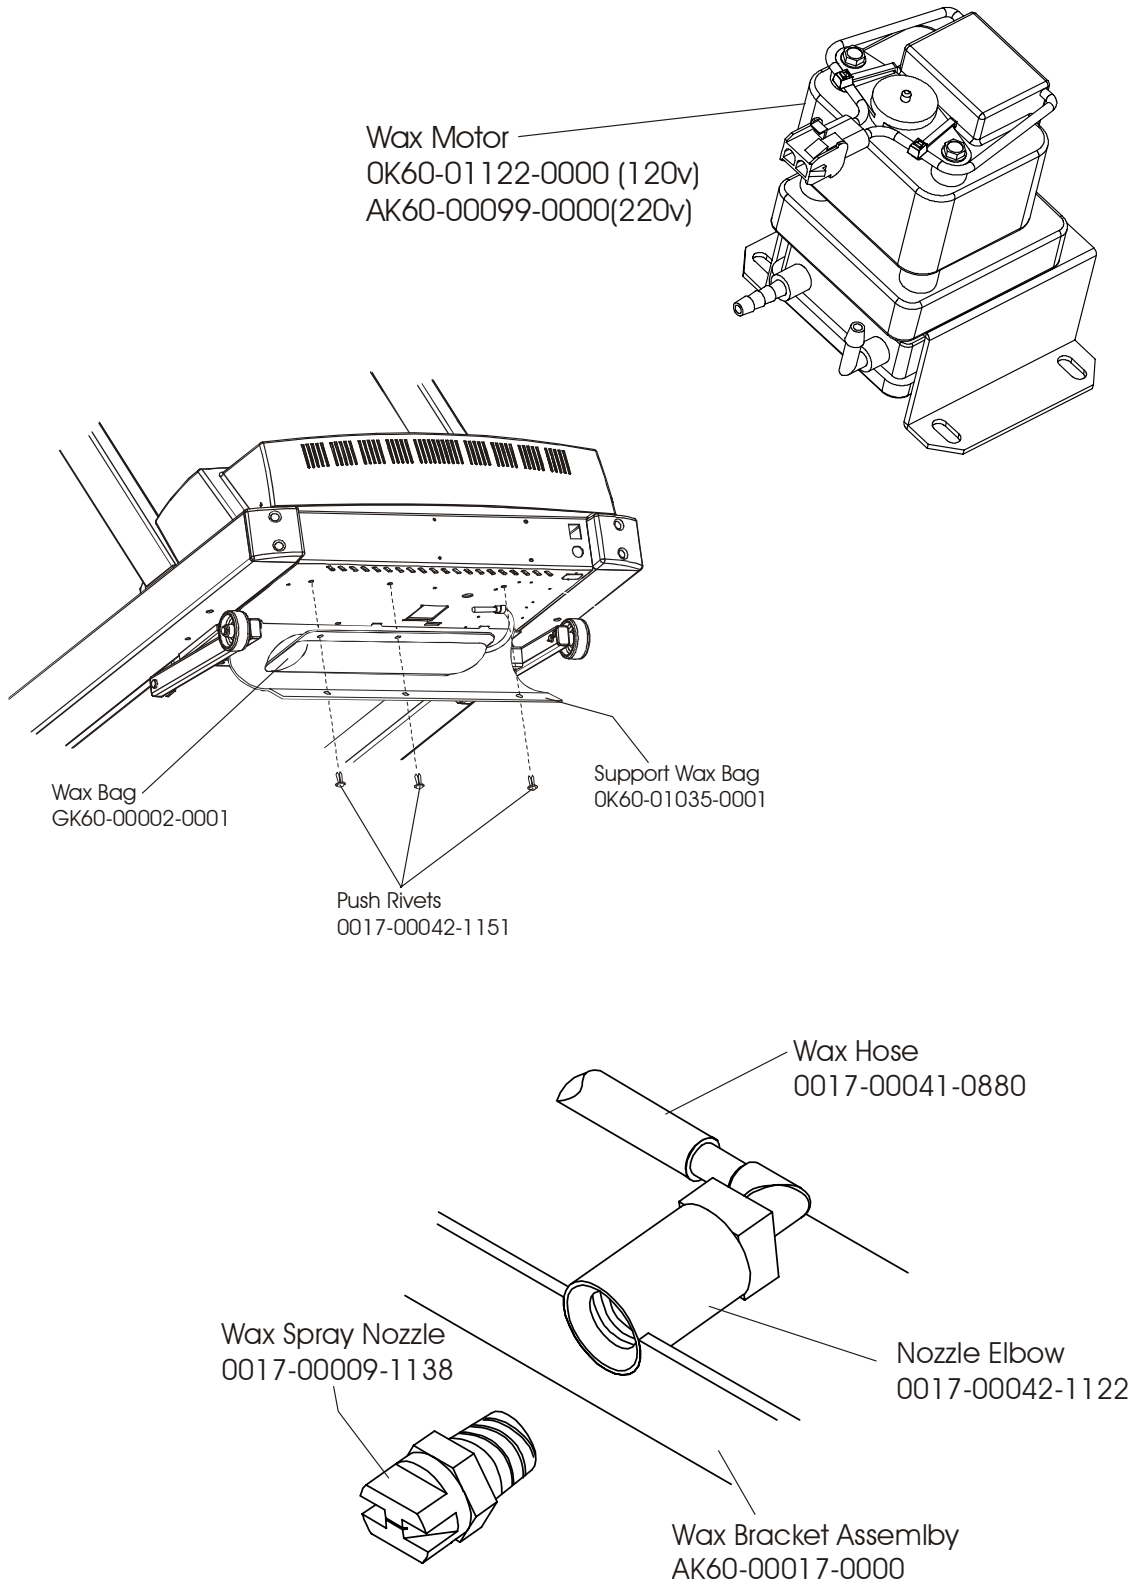

Wax Motor, Wax Bag, and Wax Nozzle & Bracket