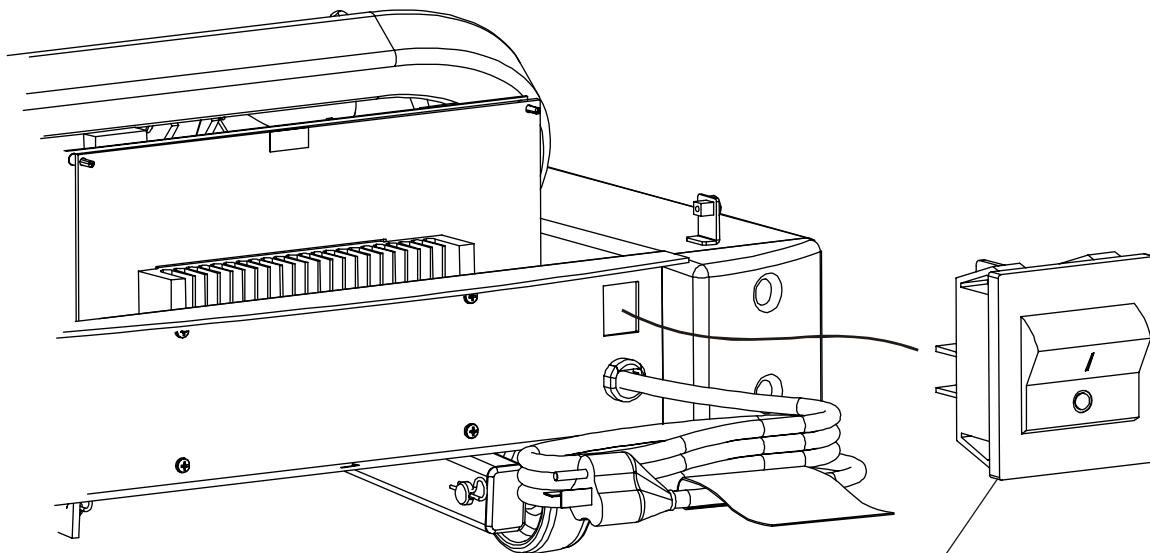

DC Controller and ON/OFF Switch

DC Controller
Mounting Screws(4)
0017-00101-0162

DC Controller
GK60-00002-0002
100-120 Volts/50-60 Hz
GK60-00002-0003
200+ Volts/50-60 Hz

ON/OFF Switch
0017-00032-0198

Line Filter Assembly and Line Cord