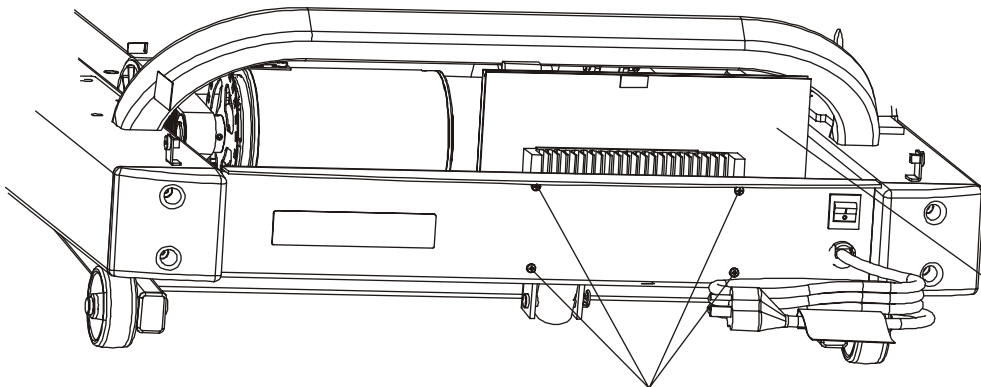

DC Controller and ON/OFF Switch

DC Controller
Mounting Screws(4)
0017-00101-0162

DC Controller
GK60-00002-0002
100-120 Volts/50-60 Hz
GK60-00002-0003
200+ Volts/50-60 Hz

ON/OFF Switch
0017-00032-0198

Line Filter Assembly and Line Cord