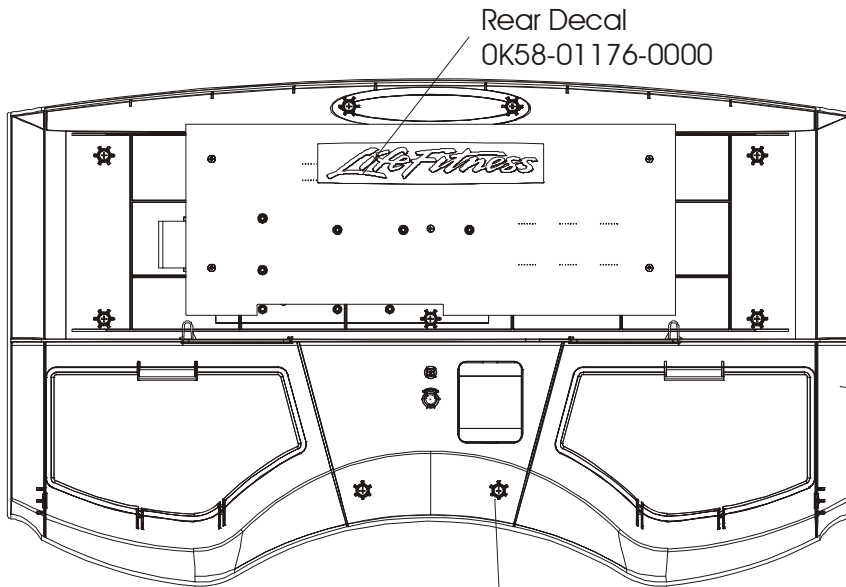

General Assembly

Operation Manual TR91Ti	M051-00K60-A028
Service Manual TR91Ti	M051-00K60-A023
Hardware Bag	AK60-00053-0001

Rev. 12 Apr 2012

Console Assembly (1of 3)

TR9000 Console Assembly		TR9000 Overlay Bezel	
AK60-00111-0001	Eng/Met	AK60-00108-0001	Eng/Met
AK60-00111-0003	Ger/Met	AK60-00108-0003	Ger/Met
AK60-00111-0004	Spn/Met	AK60-00108-0004	Spn/Met
AK60-00111-0006	Jap/Met	AK60-00108-0006	Jap/Met
AK60-00111-0007	Frn/Met	AK60-00108-0007	Frn/Met
AK60-00111-0008	Itl/Met	AK60-00108-0008	Itl/Met
AK60-00111-0009	Dut/Met	AK60-00108-0009	Dut/Met
AK60-00111-0010	Por/Met	AK60-00108-0010	Por/Met

Console Assembly (2 of 3)

Left Wire Cover
OK60-01041-0003

Right Wire Cover
OK60-01041-0004

Rear Decal
OK58-01176-0000

Rear Console Case
OK60-01072-0001

Phillips Screw(9)
0017-00101-1288

Console Assembly (3 of 3)

Motor Cover, Leveler, and End Caps

ERGO Bar and Upright Assembly

Accessory Trays

Accessory Tray RT
OK60-01008-0003

Accessory Tray LT
OK60-01008-0004

Belt, Deck, and Rollers

Lifesprings & Anti-Static Tinsel

Lift Frame Assembly