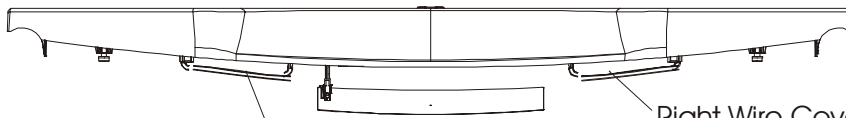

Console Assembly (2 of 3)

Left Wire Cover
OK60-01041-0003

Right Wire Cover
OK60-01041-0004