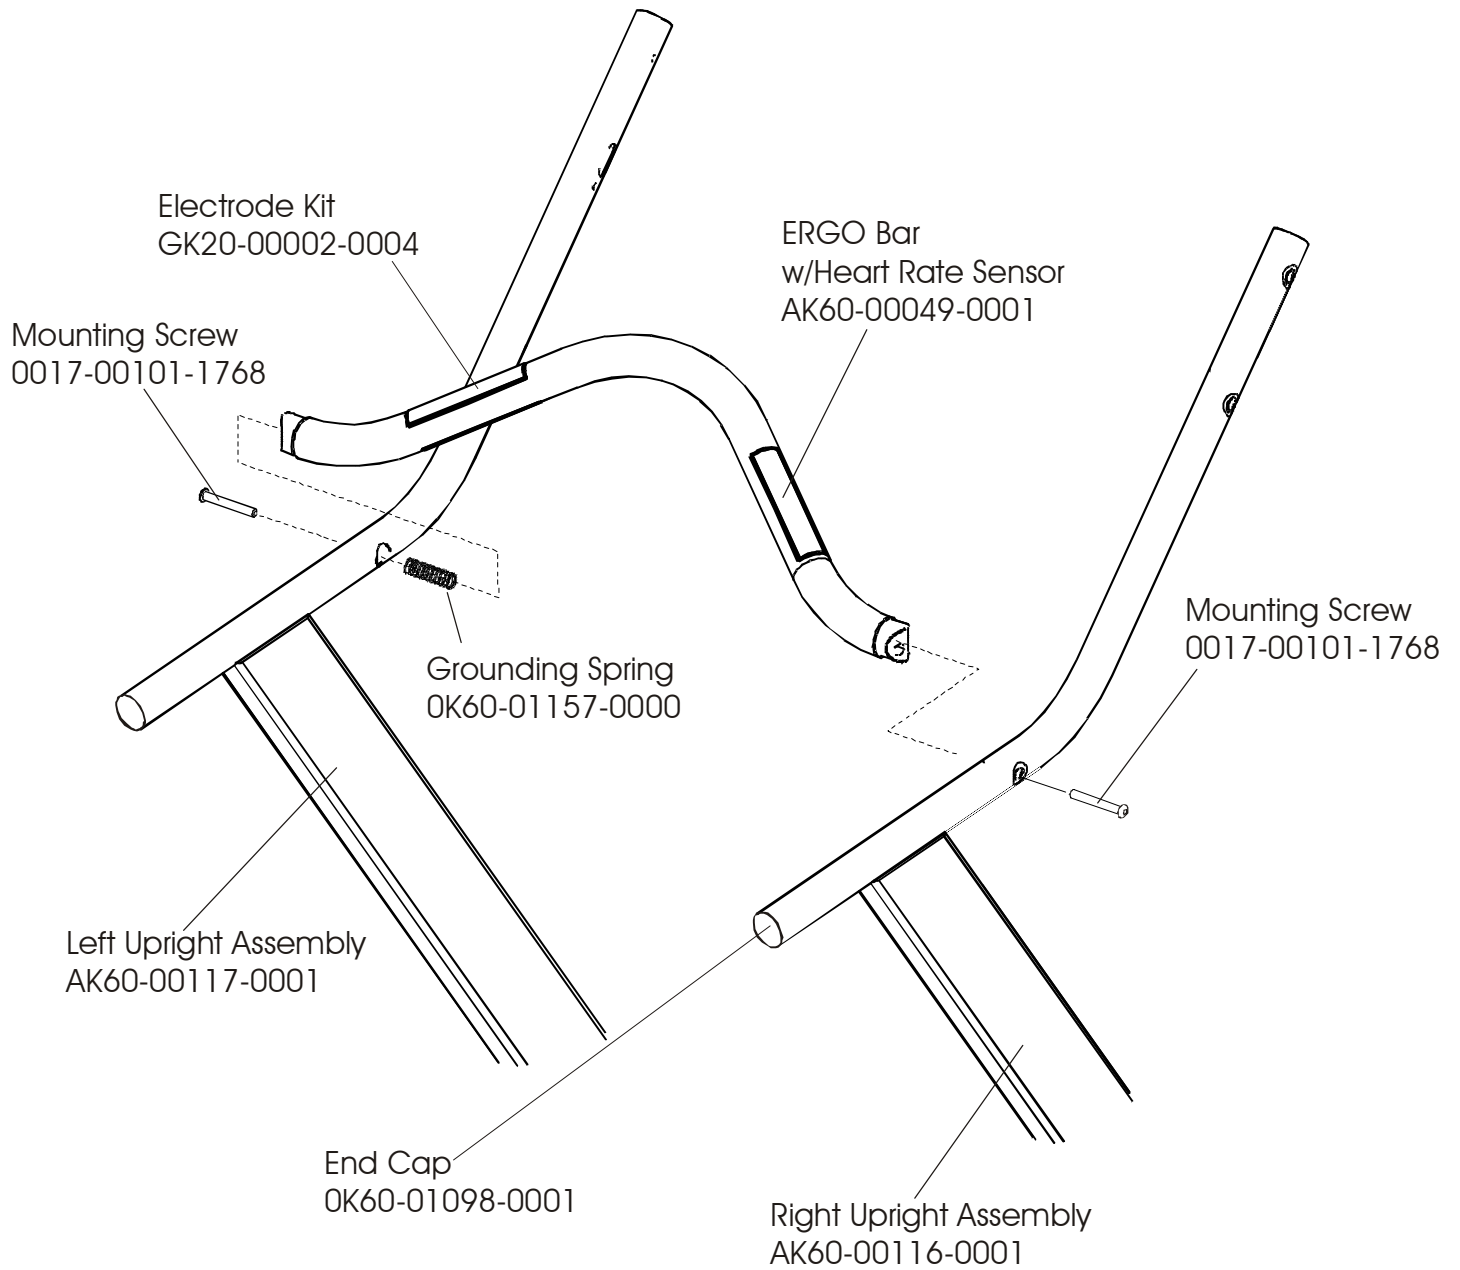

General Assembly

Operation Manual TR91Ti	M051-00K60-A028
Service Manual TR91Ti	M051-00K60-A023
Hardware Bag	AK60-00053-0001

Rev. 12 Apr 2012

Console Assembly (1of 3)

TR9000 Console Assembly		TR9000 Overlay Bezel	
AK60-00111-0001	Eng/Met	AK60-00108-0001	Eng/Met
AK60-00111-0003	Ger/Met	AK60-00108-0003	Ger/Met
AK60-00111-0004	Spn/Met	AK60-00108-0004	Spn/Met
AK60-00111-0006	Jap/Met	AK60-00108-0006	Jap/Met
AK60-00111-0007	Frn/Met	AK60-00108-0007	Frn/Met
AK60-00111-0008	Itl/Met	AK60-00108-0008	Itl/Met
AK60-00111-0009	Dut/Met	AK60-00108-0009	Dut/Met
AK60-00111-0010	Por/Met	AK60-00108-0010	Por/Met

Console Assembly (2 of 3)

Left Wire Cover
OK60-01041-0003

Right Wire Cover
OK60-01041-0004

Rear Decal
OK58-01176-0000

Rear Console Case
OK60-01072-0001

Phillips Screw(9)
0017-00101-1288

Console Assembly (3 of 3)

Motor Cover, Leveler, and End Caps

ERGO Bar and Upright Assembly

Accessory Trays

Accessory Tray RT
OK60-01008-0003

Accessory Tray LT
OK60-01008-0004

Belt, Deck, and Rollers

Lifesprings & Anti-Static Tinsel

Lift Frame Assembly

Wheel Assembly
OK60-01020-0000
Cap
OK60-01092-0000
Cotter Pin
0017-00007-0208
Clevis Pin
0017-00007-0270

Lift Frame Assembly
AK60-00065-0000

Lift Motor and Home Switch

Lift Motor
OK60-01094-0000 (120v)
OK60-01166-0000(220v/60Hz)