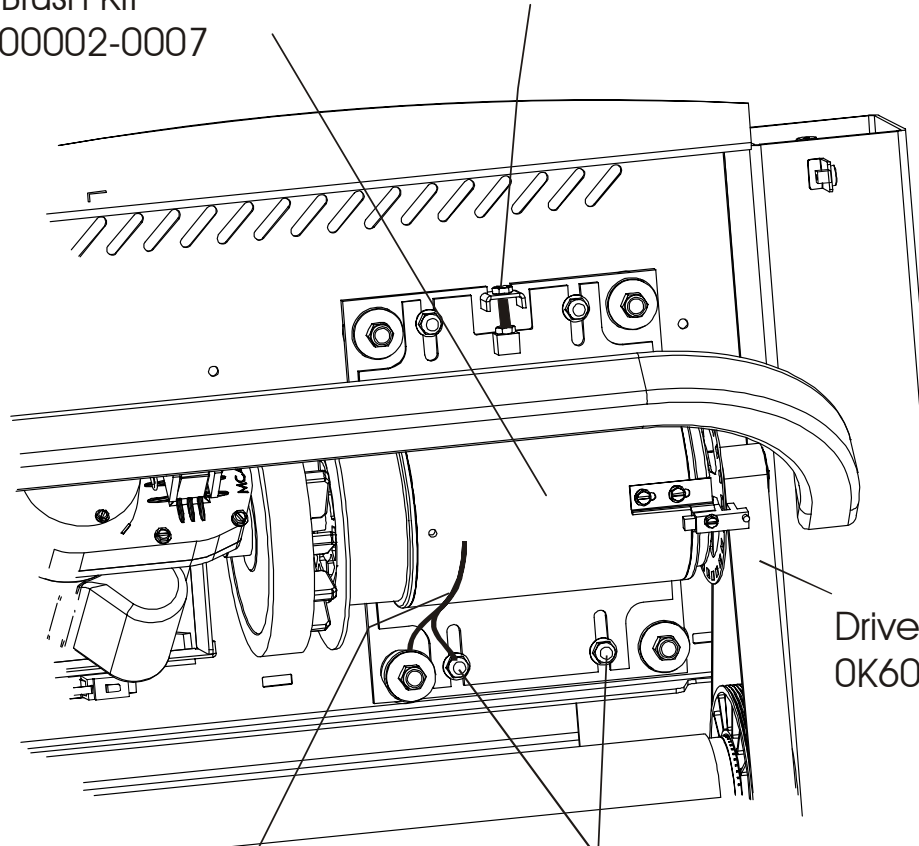

Drive Motor Assembly

Drive Motor Assembly
AK60-00081-0000
Motor Brush Kit
GK60-00002-0007

Tensioning Bolt
0017-00101-1283

Drive Belt
OK60-01025-0000

Current Limit Wires
AK60-00098-0000

Mounting Nuts(4)
0017-00103-0132