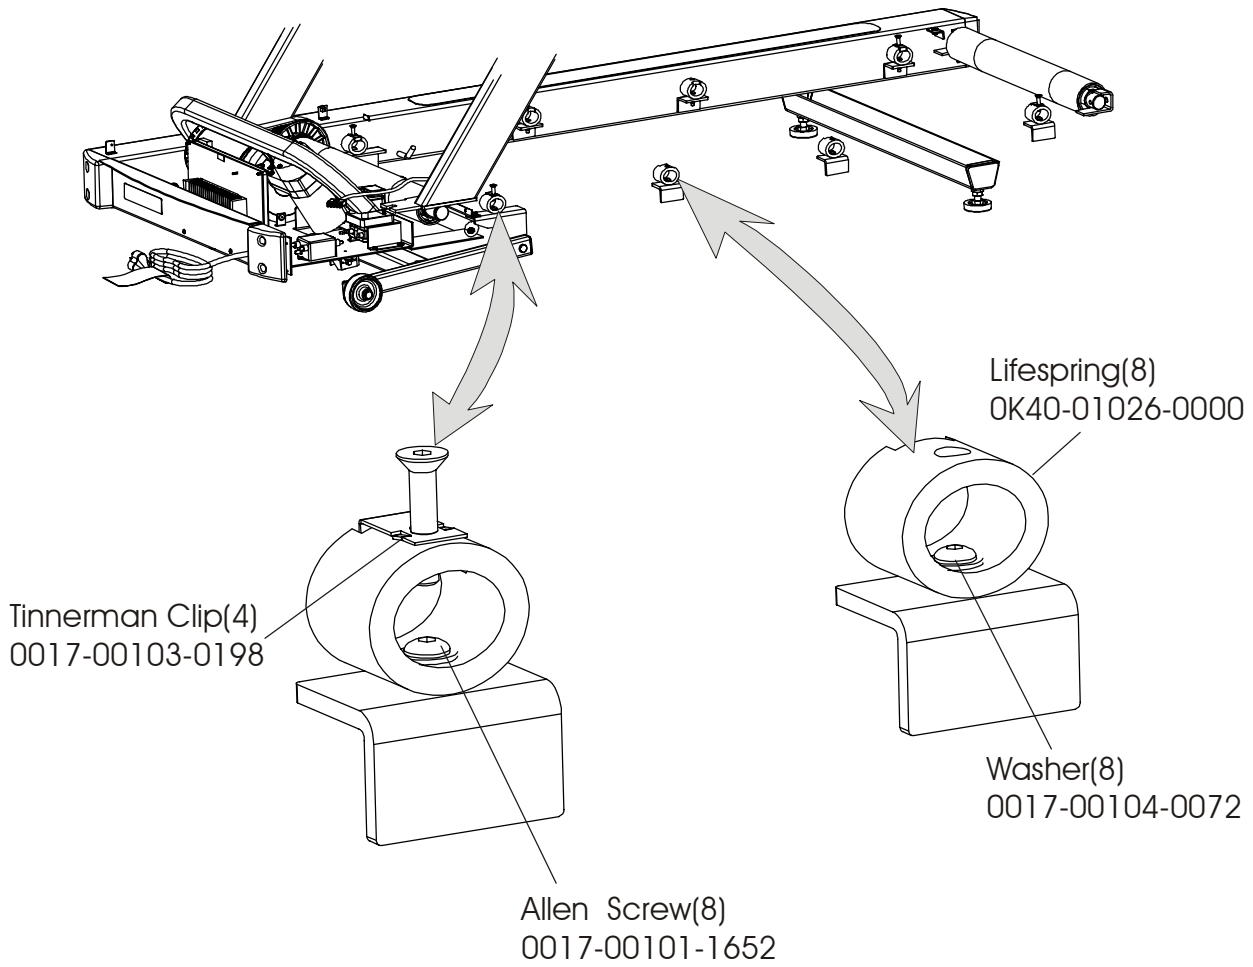

Console Assembly (2 of 3)

Left Wire Cover
OK60-01041-0003

Right Wire Cover
OK60-01041-0004

Rear Decal
OK58-01176-0000

Rear Console Case
OK60-01072-0001

Phillips Screw(9)
0017-00101-1288

Console Assembly (3 of 3)

Motor Cover, Leveler, and End Caps

ERGO Bar and Upright Assembly

Accessory Trays

Accessory Tray RT
OK60-01008-0003

Accessory Tray LT
OK60-01008-0004

Belt, Deck, and Rollers

Lifesprings & Anti-Static Tinsel

Lift Frame Assembly

Wheel Assembly
OK60-01020-0000
Cap
OK60-01092-0000
Cotter Pin
0017-00007-0208
Clevis Pin
0017-00007-0270

Lift Frame Assembly
AK60-00065-0000

Lift Motor and Home Switch

Lift Motor
OK60-01094-0000 (120v)
OK60-01166-0000(220v/60Hz)