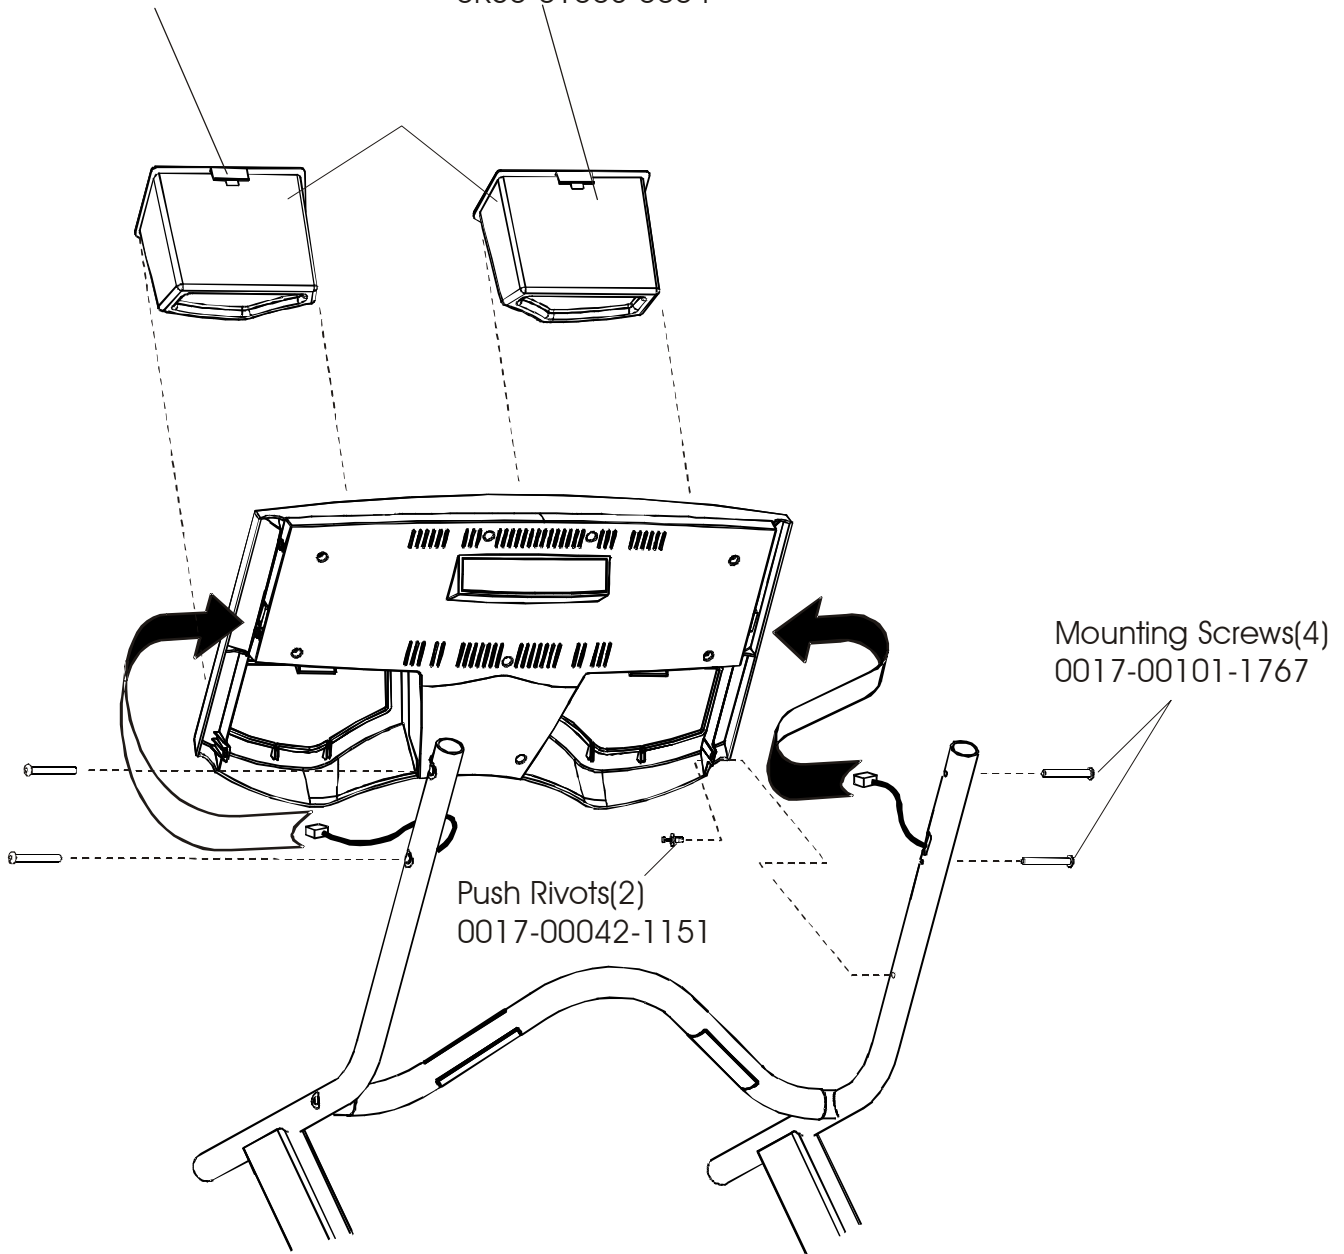

Console Assembly (2 of 3)

Left Wire Cover
OK60-01041-0003

Right Wire Cover
OK60-01041-0004

Rear Decal
OK58-01176-0000

Rear Console Case
OK60-01072-0001

Phillips Screw(9)
0017-00101-1288

Console Assembly (3 of 3)

Motor Cover, Leveler, and End Caps

ERGO Bar and Upright Assembly

Accessory Trays

Accessory Tray RT
OK60-01008-0003

Accessory Tray LT
OK60-01008-0004

Belt, Deck, and Rollers

Lifesprings & Anti-Static Tinsel

Lift Frame Assembly