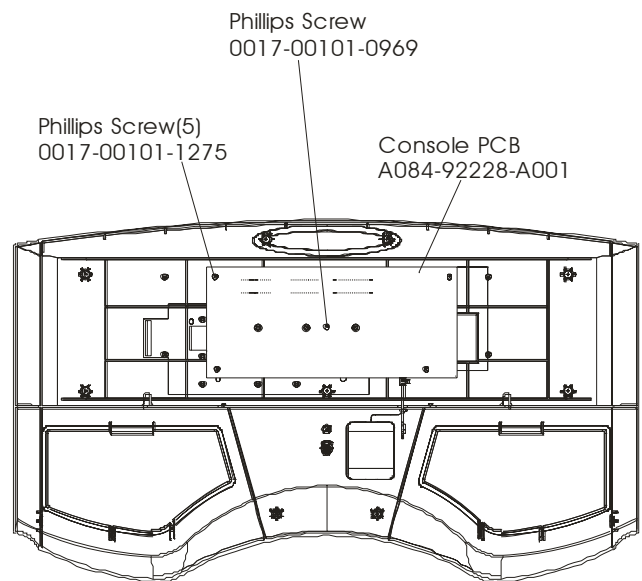

Console Assembly (2 of 3)

Left Wire Cover
OK60-01041-0003

Right Wire Cover
OK60-01041-0004

Rear Decal
OK58-01176-0000

Rear Console Case
OK60-01072-0001

Phillips Screw(9)
0017-00101-1288

Console Assembly (3 of 3)

Motor Cover, Leveler, and End Caps

ERGO Bar and Upright Assembly

Accessory Trays

Accessory Tray RT
OK60-01008-0003

Accessory Tray LT
OK60-01008-0004

Belt, Deck, and Rollers

Lifesprings & Anti-Static Tinsel

Lift Frame Assembly