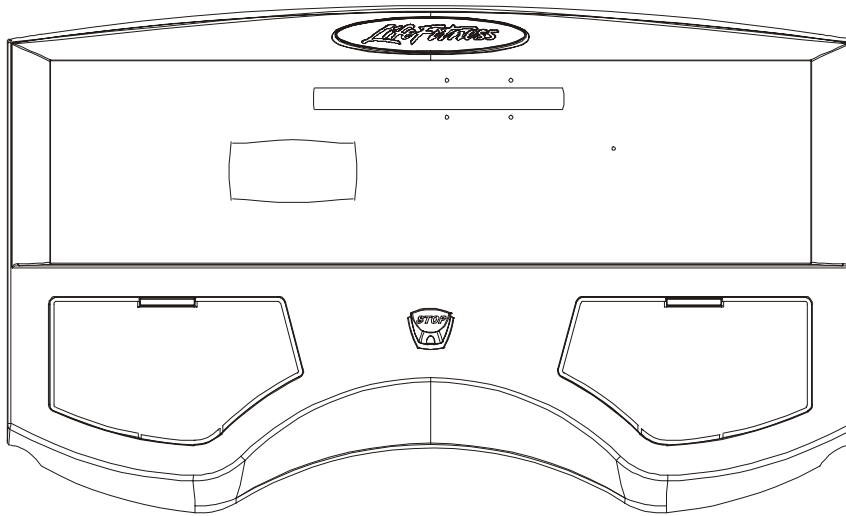

General Assembly

Operation Manual TR91Ti	M051-00K60-A028
Service Manual TR91Ti	M051-00K60-A023
Hardware Bag	AK60-00053-0001

Rev. 12 Apr 2012

Console Assembly (1of 3)

TR9000 Console Assembly		TR9000 Overlay Bezel	
AK60-00111-0001	Eng/Met	AK60-00108-0001	Eng/Met
AK60-00111-0003	Ger/Met	AK60-00108-0003	Ger/Met
AK60-00111-0004	Spn/Met	AK60-00108-0004	Spn/Met
AK60-00111-0006	Jap/Met	AK60-00108-0006	Jap/Met
AK60-00111-0007	Frn/Met	AK60-00108-0007	Frn/Met
AK60-00111-0008	Itl/Met	AK60-00108-0008	Itl/Met
AK60-00111-0009	Dut/Met	AK60-00108-0009	Dut/Met
AK60-00111-0010	Por/Met	AK60-00108-0010	Por/Met

Console Assembly (2 of 3)

Left Wire Cover
OK60-01041-0003

Right Wire Cover
OK60-01041-0004

Rear Decal
OK58-01176-0000

Rear Console Case
OK60-01072-0001

Phillips Screw(9)
0017-00101-1288

Console Assembly (3 of 3)