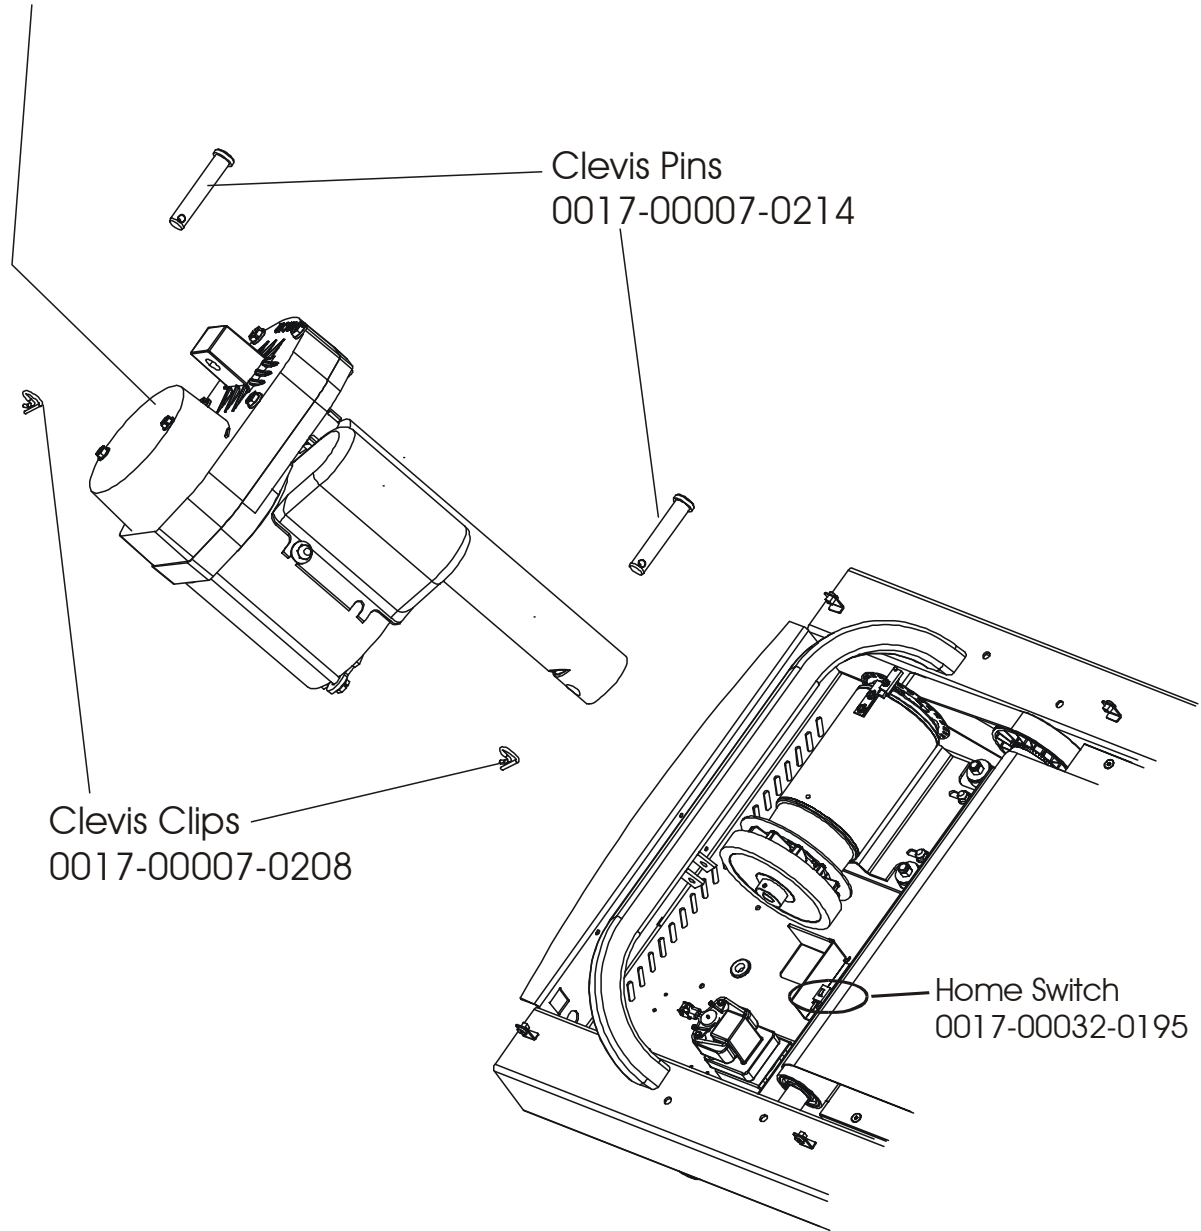

Console Assembly (2 of 3)

Left Wire Cover
OK60-01041-0003

Right Wire Cover
OK60-01041-0004

Rear Decal
OK58-01176-0000

Rear Console Case
OK60-01072-0001

Phillips Screw(9)
0017-00101-1288

Console Assembly (3 of 3)

Motor Cover, Leveler, and End Caps

ERGO Bar and Upright Assembly

Accessory Trays

Accessory Tray RT
OK60-01008-0003

Accessory Tray LT
OK60-01008-0004

Belt, Deck, and Rollers

Lifesprings & Anti-Static Tinsel

Lift Frame Assembly

Wheel Assembly
OK60-01020-0000
Cap
OK60-01092-0000
Cotter Pin
0017-00007-0208
Clevis Pin
0017-00007-0270

Lift Frame Assembly
AK60-00065-0000

Lift Motor and Home Switch

Lift Motor
OK60-01094-0000 (120v)
OK60-01166-0000(220v/60Hz)