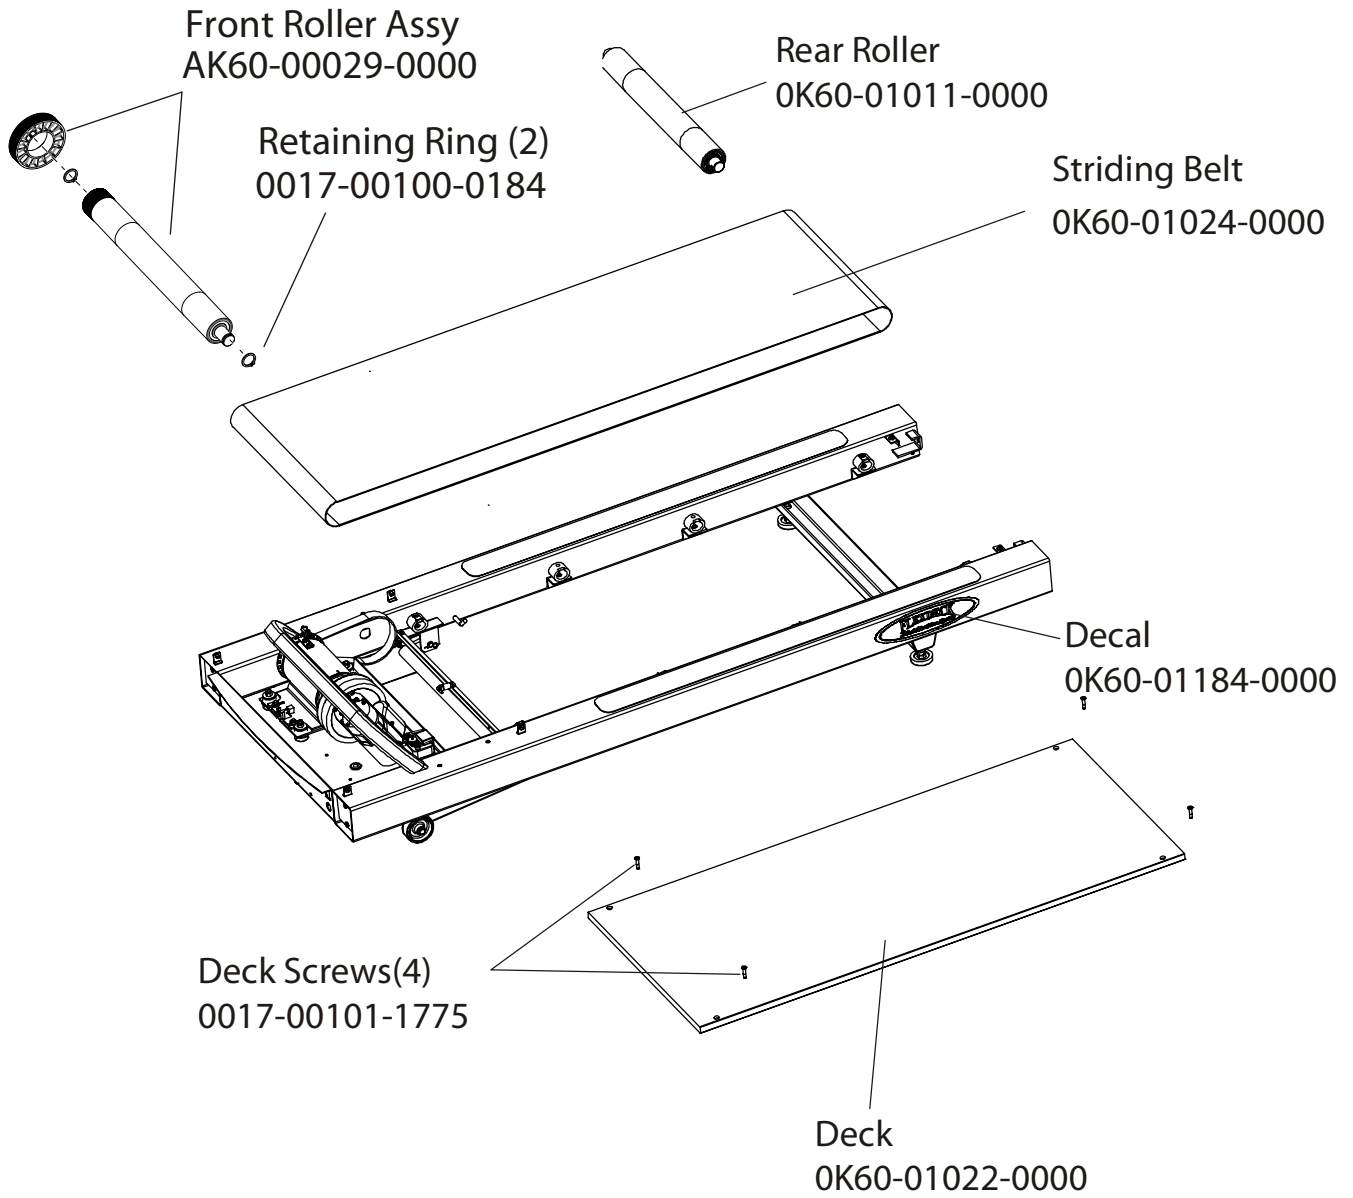

Console Assembly (2 of 3)

Left Wire Cover
OK60-01041-0003

Right Wire Cover
OK60-01041-0004

Rear Decal
OK58-01176-0000

Rear Console Case
OK60-01072-0001

Phillips Screw(9)
0017-00101-1288

Console Assembly (3 of 3)

Motor Cover, Leveler, and End Caps

ERGO Bar and Upright Assembly

Accessory Trays

Accessory Tray RT
OK60-01008-0003

Accessory Tray LT
OK60-01008-0004

Belt, Deck, and Rollers

Lifesprings & Anti-Static Tinsel

Lift Frame Assembly