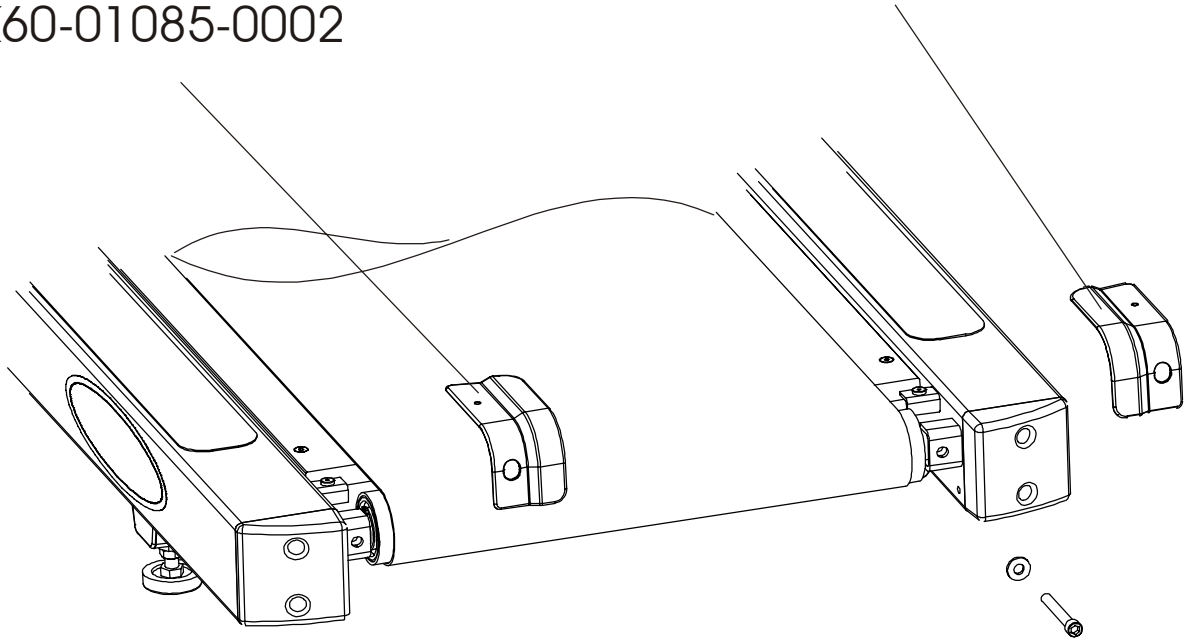

Rear Roller Cover Guards

Rear Roller
Cover Guards LT
OK60-01085-0002

Rear Roller
Cover Guards RT
OK60-01085-0001

Washer(2)
0017-00104-0334

Rear Roller
Adjusting Bolt(2)
0017-00101-1779