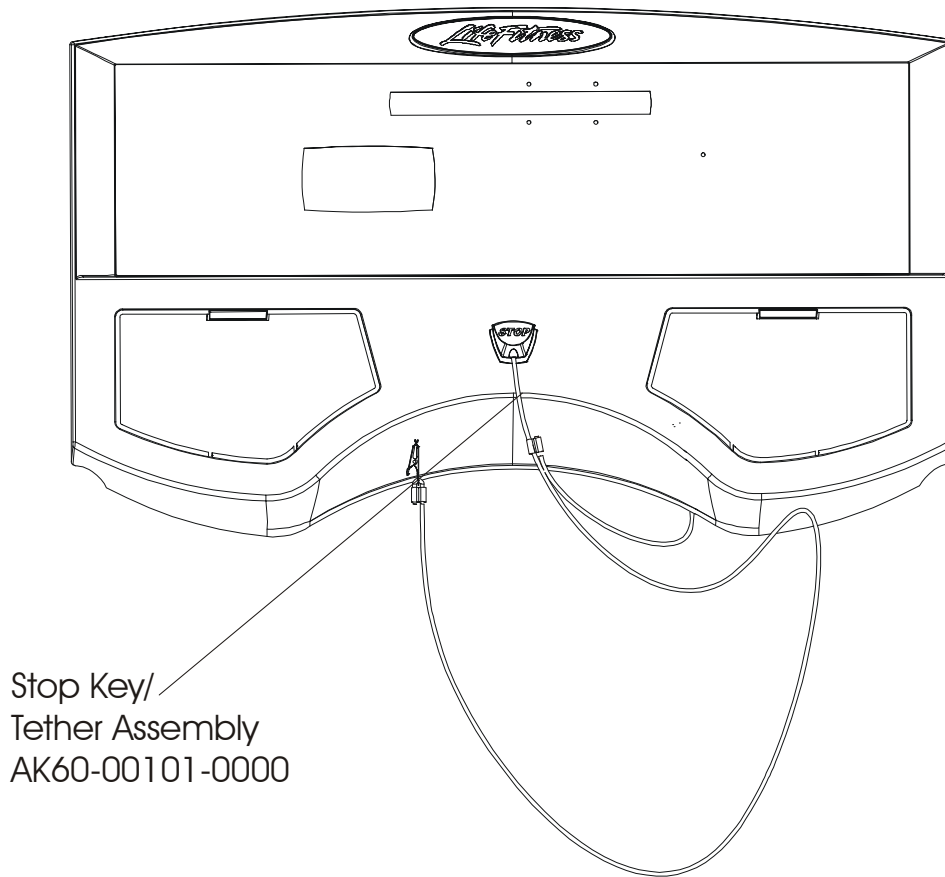

General Assembly

Operation Manual TR91Ti	M051-00K60-A028
Service Manual TR91Ti	M051-00K60-A023
Hardware Bag	AK60-00053-0001

Rev. 12 Apr 2012

Console Assembly (1of 3)

TR9000 Console Assembly		TR9000 Overlay Bezel	
AK60-00111-0001	Eng/Met	AK60-00108-0001	Eng/Met
AK60-00111-0003	Ger/Met	AK60-00108-0003	Ger/Met
AK60-00111-0004	Spn/Met	AK60-00108-0004	Spn/Met
AK60-00111-0006	Jap/Met	AK60-00108-0006	Jap/Met
AK60-00111-0007	Frn/Met	AK60-00108-0007	Frn/Met
AK60-00111-0008	Itl/Met	AK60-00108-0008	Itl/Met
AK60-00111-0009	Dut/Met	AK60-00108-0009	Dut/Met
AK60-00111-0010	Por/Met	AK60-00108-0010	Por/Met

Console Assembly (2 of 3)

Left Wire Cover
OK60-01041-0003

Right Wire Cover
OK60-01041-0004

Rear Decal
OK58-01176-0000

Rear Console Case
OK60-01072-0001

Phillips Screw(9)
0017-00101-1288

Console Assembly (3 of 3)

Motor Cover, Leveler, and End Caps

ERGO Bar and Upright Assembly

Accessory Trays

Accessory Tray RT
OK60-01008-0003

Accessory Tray LT
OK60-01008-0004

Belt, Deck, and Rollers

Lifesprings & Anti-Static Tinsel

Lift Frame Assembly