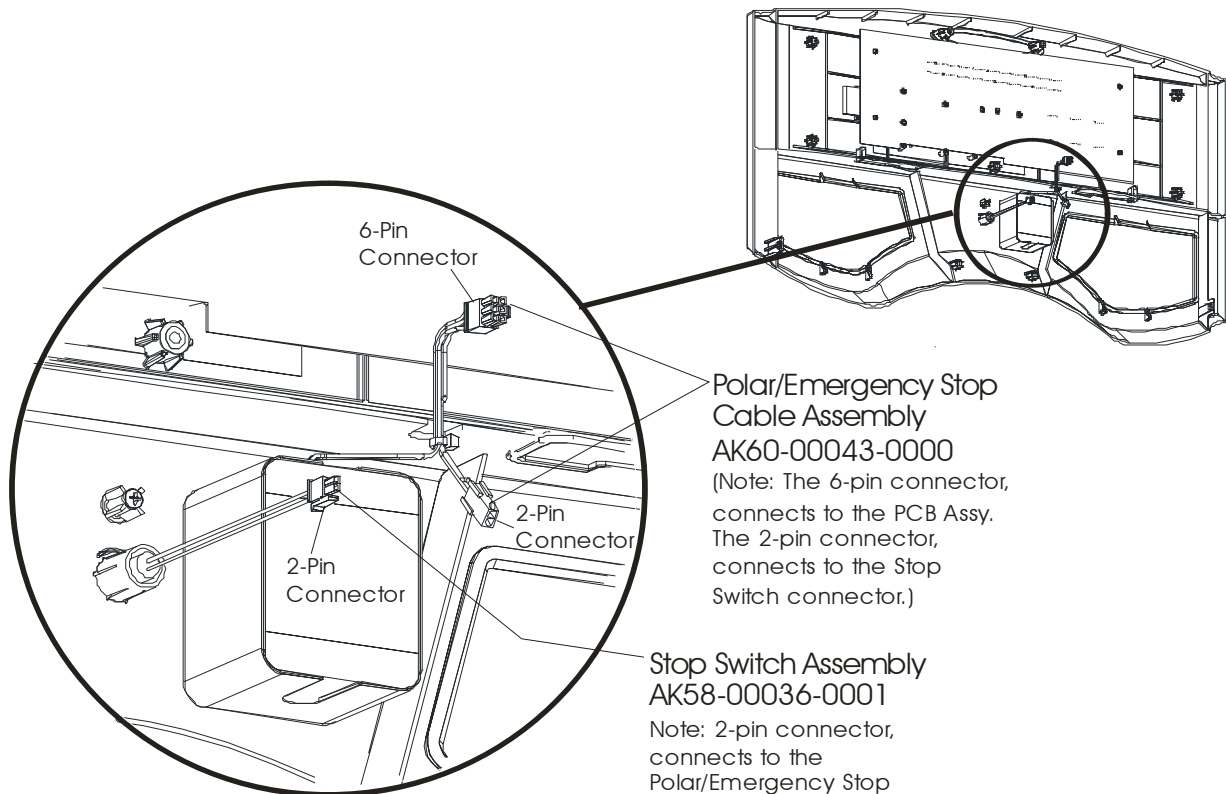

Console Assembly (2 of 3)

Left Wire Cover
OK60-01041-0003

Right Wire Cover
OK60-01041-0004

Rear Decal
OK58-01176-0000

Rear Console Case
OK60-01072-0001

Phillips Screw(9)
0017-00101-1288

Console Assembly (3 of 3)

Motor Cover, Leveler, and End Caps

ERGO Bar and Upright Assembly

Accessory Trays

Accessory Tray RT
OK60-01008-0003

Accessory Tray LT
OK60-01008-0004

Belt, Deck, and Rollers

Lifesprings & Anti-Static Tinsel

Lift Frame Assembly