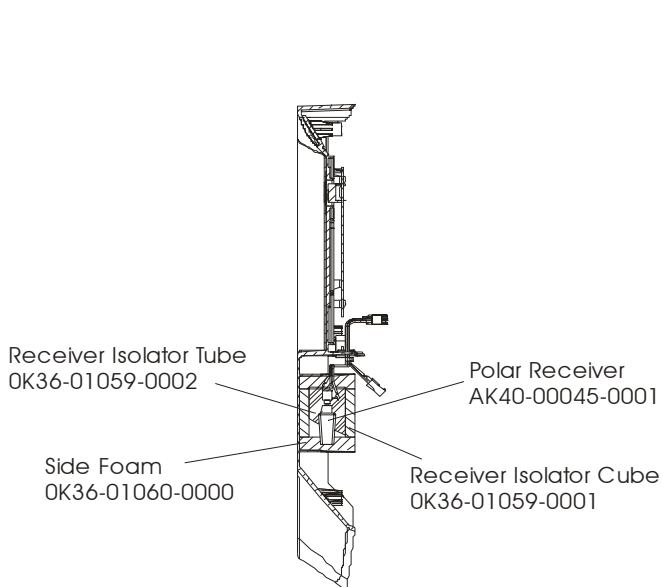

Console Assembly (2 of 3)

Left Wire Cover
OK60-01041-0003

Right Wire Cover
OK60-01041-0004

Rear Decal
OK58-01176-0000

Rear Console Case
OK60-01072-0001

Phillips Screw(9)
0017-00101-1288

Console Assembly (3 of 3)

Motor Cover, Leveler, and End Caps

ERGO Bar and Upright Assembly

Accessory Trays

Accessory Tray RT
OK60-01008-0003

Accessory Tray LT
OK60-01008-0004

Belt, Deck, and Rollers

Lifesprings & Anti-Static Tinsel

Lift Frame Assembly