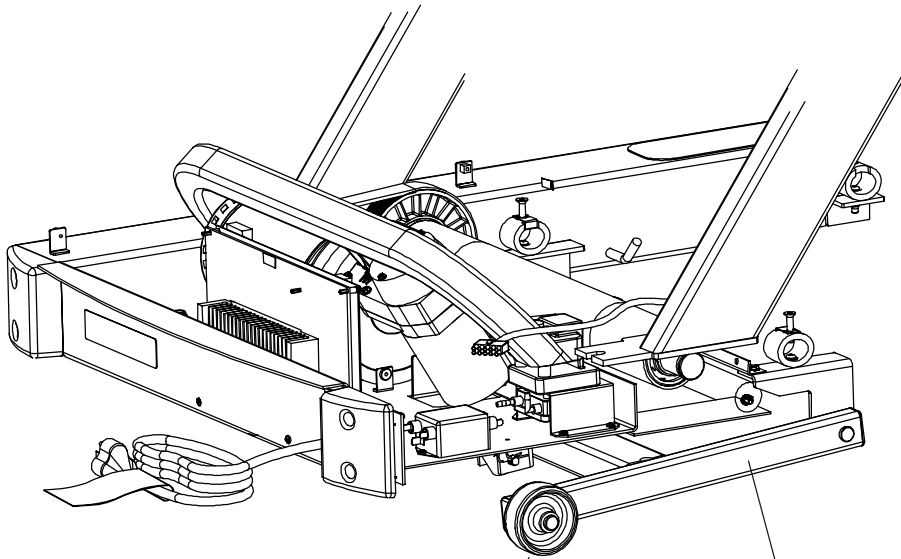

Motor Cover, Leveler, and End Caps

ERGO Bar and Upright Assembly

Accessory Trays

Accessory Tray RT
OK60-01008-0003

Accessory Tray LT
OK60-01008-0004

Belt, Deck, and Rollers

Lifesprings & Anti-Static Tinsel

Lift Frame Assembly

Wheel Assembly
OK60-01020-0000
Cap
OK60-01092-0000
Cotter Pin
0017-00007-0208
Clevis Pin
0017-00007-0270

Lift Frame Assembly
AK60-00065-0000

Lift Motor and Home Switch

Lift Motor
OK60-01094-0000 (120v)
OK60-01166-0000(220v/60Hz)