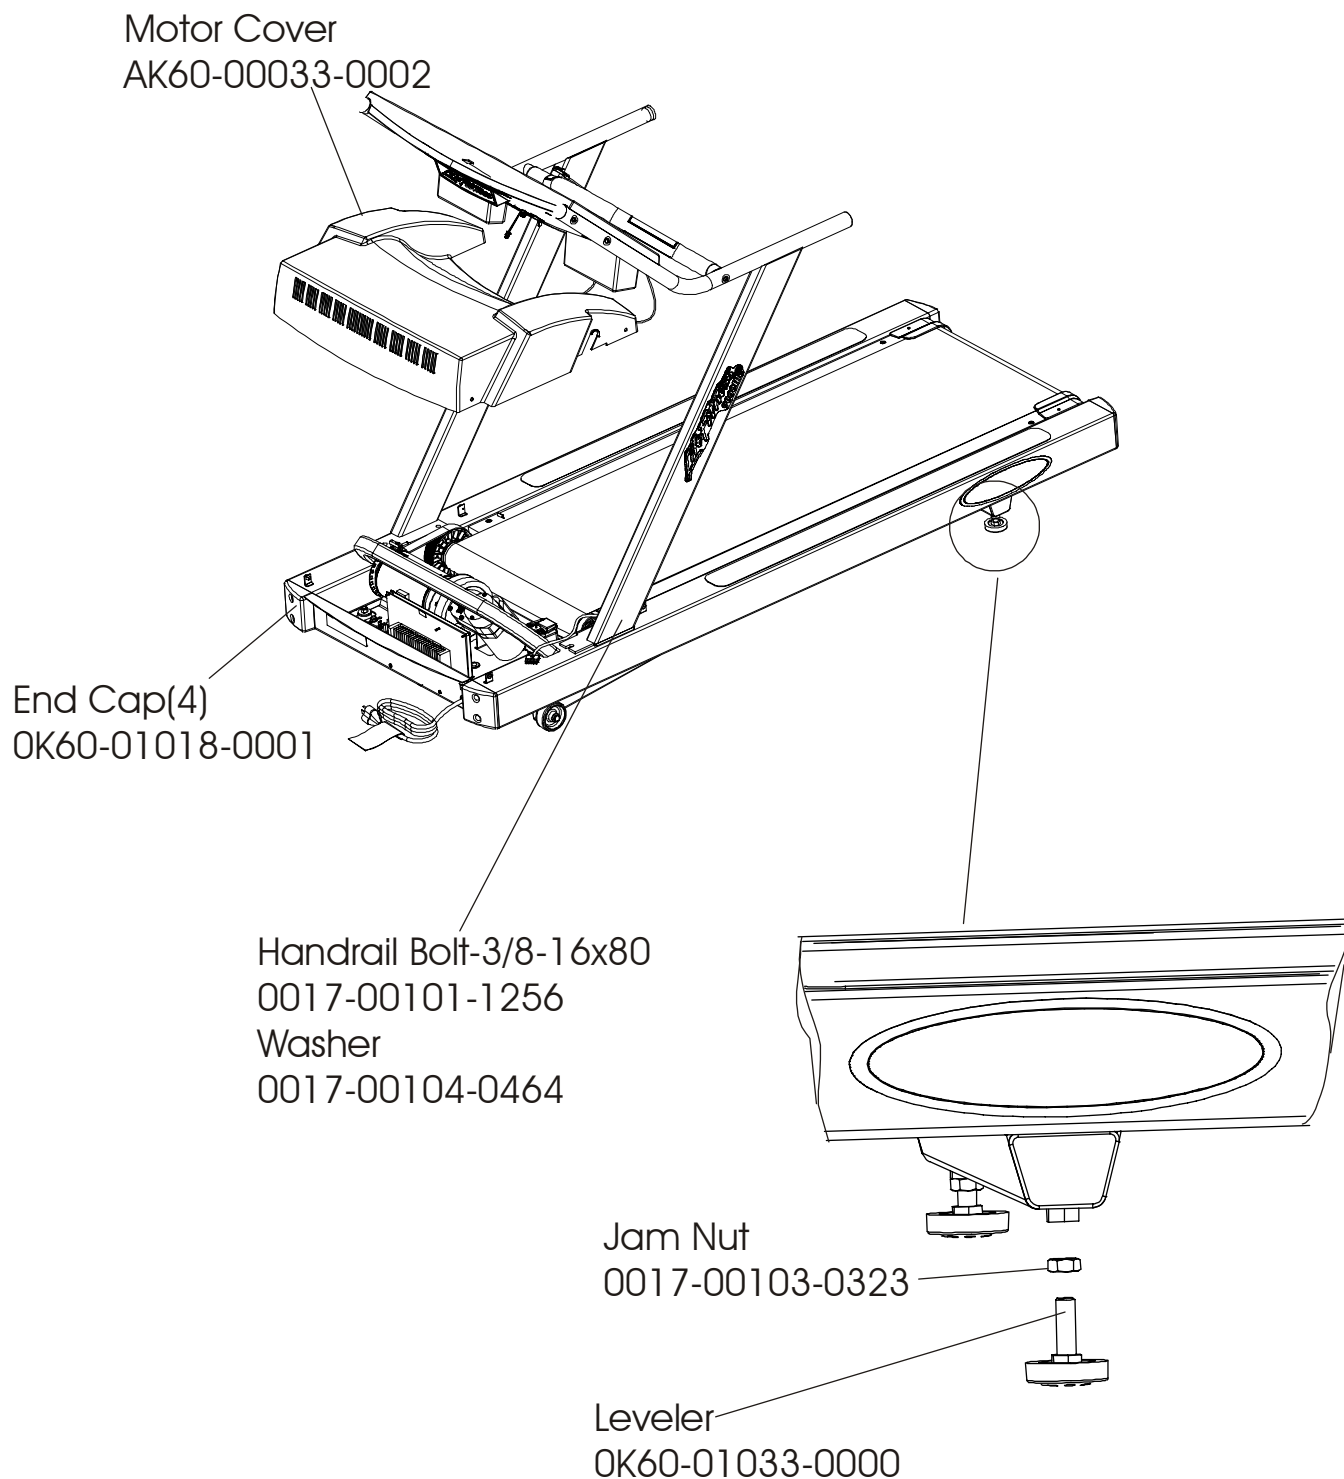

General Assembly

Operation Manual TR91Ti	M051-00K60-A028
Service Manual TR91Ti	M051-00K60-A023
Hardware Bag	AK60-00053-0001

Rev. 12 Apr 2012

Console Assembly (1of 3)

TR9000 Console Assembly		TR9000 Overlay Bezel	
AK60-00111-0001	Eng/Met	AK60-00108-0001	Eng/Met
AK60-00111-0003	Ger/Met	AK60-00108-0003	Ger/Met
AK60-00111-0004	Spn/Met	AK60-00108-0004	Spn/Met
AK60-00111-0006	Jap/Met	AK60-00108-0006	Jap/Met
AK60-00111-0007	Frn/Met	AK60-00108-0007	Frn/Met
AK60-00111-0008	Itl/Met	AK60-00108-0008	Itl/Met
AK60-00111-0009	Dut/Met	AK60-00108-0009	Dut/Met
AK60-00111-0010	Por/Met	AK60-00108-0010	Por/Met

Console Assembly (2 of 3)

Left Wire Cover
OK60-01041-0003

Right Wire Cover
OK60-01041-0004

Rear Decal
OK58-01176-0000

Rear Console Case
OK60-01072-0001

Phillips Screw(9)
0017-00101-1288

Console Assembly (3 of 3)

Motor Cover, Leveler, and End Caps

ERGO Bar and Upright Assembly

Accessory Trays

Accessory Tray RT
OK60-01008-0003

Accessory Tray LT
OK60-01008-0004

Belt, Deck, and Rollers

Lifesprings & Anti-Static Tinsel

Lift Frame Assembly