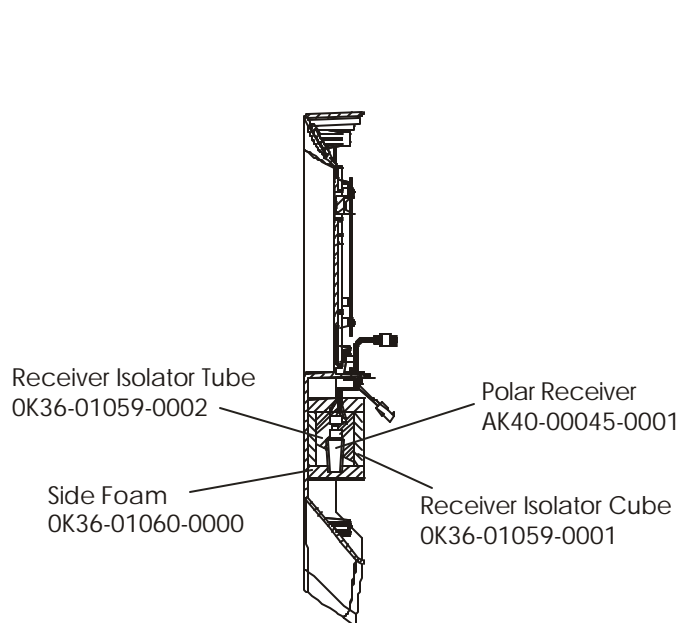

	Page
CONSOLE ASSEMBLY (PAGE 1 OF 3)	3
CONSOLE ASSEMBLY (PAGE 2 OF 3)	4
CONSOLE ASSEMBLY (PAGE 3 OF 3)	5
MOTOR COVER, LEVELER & END CAPS.....	6
ERGO BAR & UPRIGHT ASSEMBLY.....	7
ACCESSORY TRAYS.....	8
BELT, DECK & ROLLERS.....	9
LIFESPRINGS & ANTI-STATIC TINSEL.....	10
LIFT FRAME ASSEMBLY.....	11
LIFT MOTOR AND HOME SWITCH.....	12
DRIVE MOTOR ASSEMBLY.....	13
WAX MOTOR, BAG, NOZZLE & BRACKET.....	14
SENSORS.....	15
REAR ROLLER COVER GUARDS.....	16
DC CONTROLLER & ON/OFF SWITCH.....	17
LINE FILTER & LINE CORD.....	18
CABLES.....	19

ARCTIC SILVER 91TW
Console Assembly (2 of 3)

91TW-0XXX-02
S/N WTF100000 and up

Left Wire Cover
OK60-01041-0003

Right Wire Cover
OK60-01041-0004

Rear Decal
OK60-01176-0000

Rear Console Case
OK60-01072-0001

Phillips Screw(9)
0017-00101-1288

ARCTIC SILVER 91TW
Console Assembly (3 of 3)

91TW-0XXX-02
S/N WTF100000 and up

ARCTIC SILVER 91TW
Motor Cover, Leveler and End Caps

91TW-0XXX-02
S/N WTF100000 and up

ARCTIC SILVER 91TW
Ergo Bar and Upright Assembly