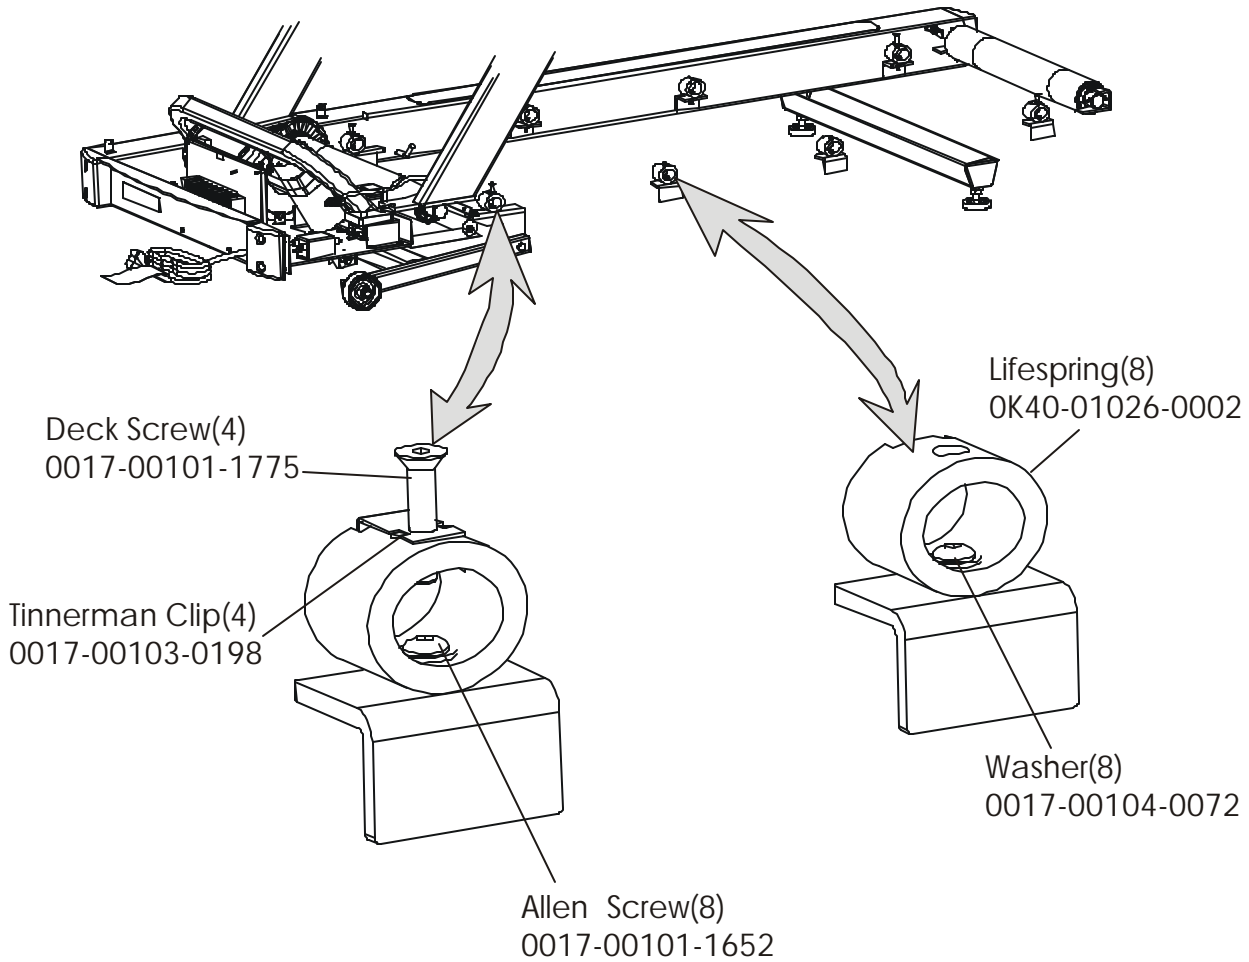

91TW-0XXX-02
S/N WTF100000 and up

ARCTIC SILVER 91TW
Accessory Trays

91TW-0XXX-02
S/N WTF100000 and up

ARCTIC SILVER 91TW
Belt, Deck and Rollers

91TW-0XXX-02
S/N WTF100000 and up

ARCTIC SILVER 91TW
Lifesprings and Anti-Static Tinsel

91TW-0XXX-02
S/N WTF100000 and up

ARCTIC SILVER 91TW

Lift Frame Assembly

91TW-0XXX-02

S/N WTF100000 and up

Lift Arm Wheel
OK60-01020-0000
Cap, Tube End
OK60-01092-0000
Cotter Pin
0017-00007-0208
Clevis Pin
0017-00007-0271