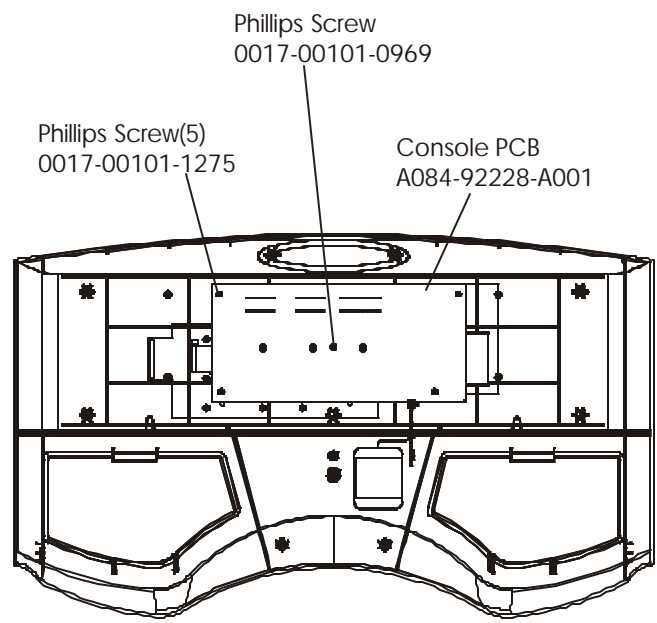

ARCTIC SILVER 91TW
Console Assembly (2 of 3)

91TW-0XXX-02
S/N WTF100000 and up

Left Wire Cover
OK60-01041-0003

Right Wire Cover
OK60-01041-0004

Rear Decal
OK60-01176-0000

Rear Console Case
OK60-01072-0001

Phillips Screw(9)
0017-00101-1288

ARCTIC SILVER 91TW
Console Assembly (3 of 3)

91TW-0XXX-02
S/N WTF100000 and up

ARCTIC SILVER 91TW
Motor Cover, Leveler and End Caps

91TW-0XXX-02
S/N WTF100000 and up

ARCTIC SILVER 91TW
Ergo Bar and Upright Assembly