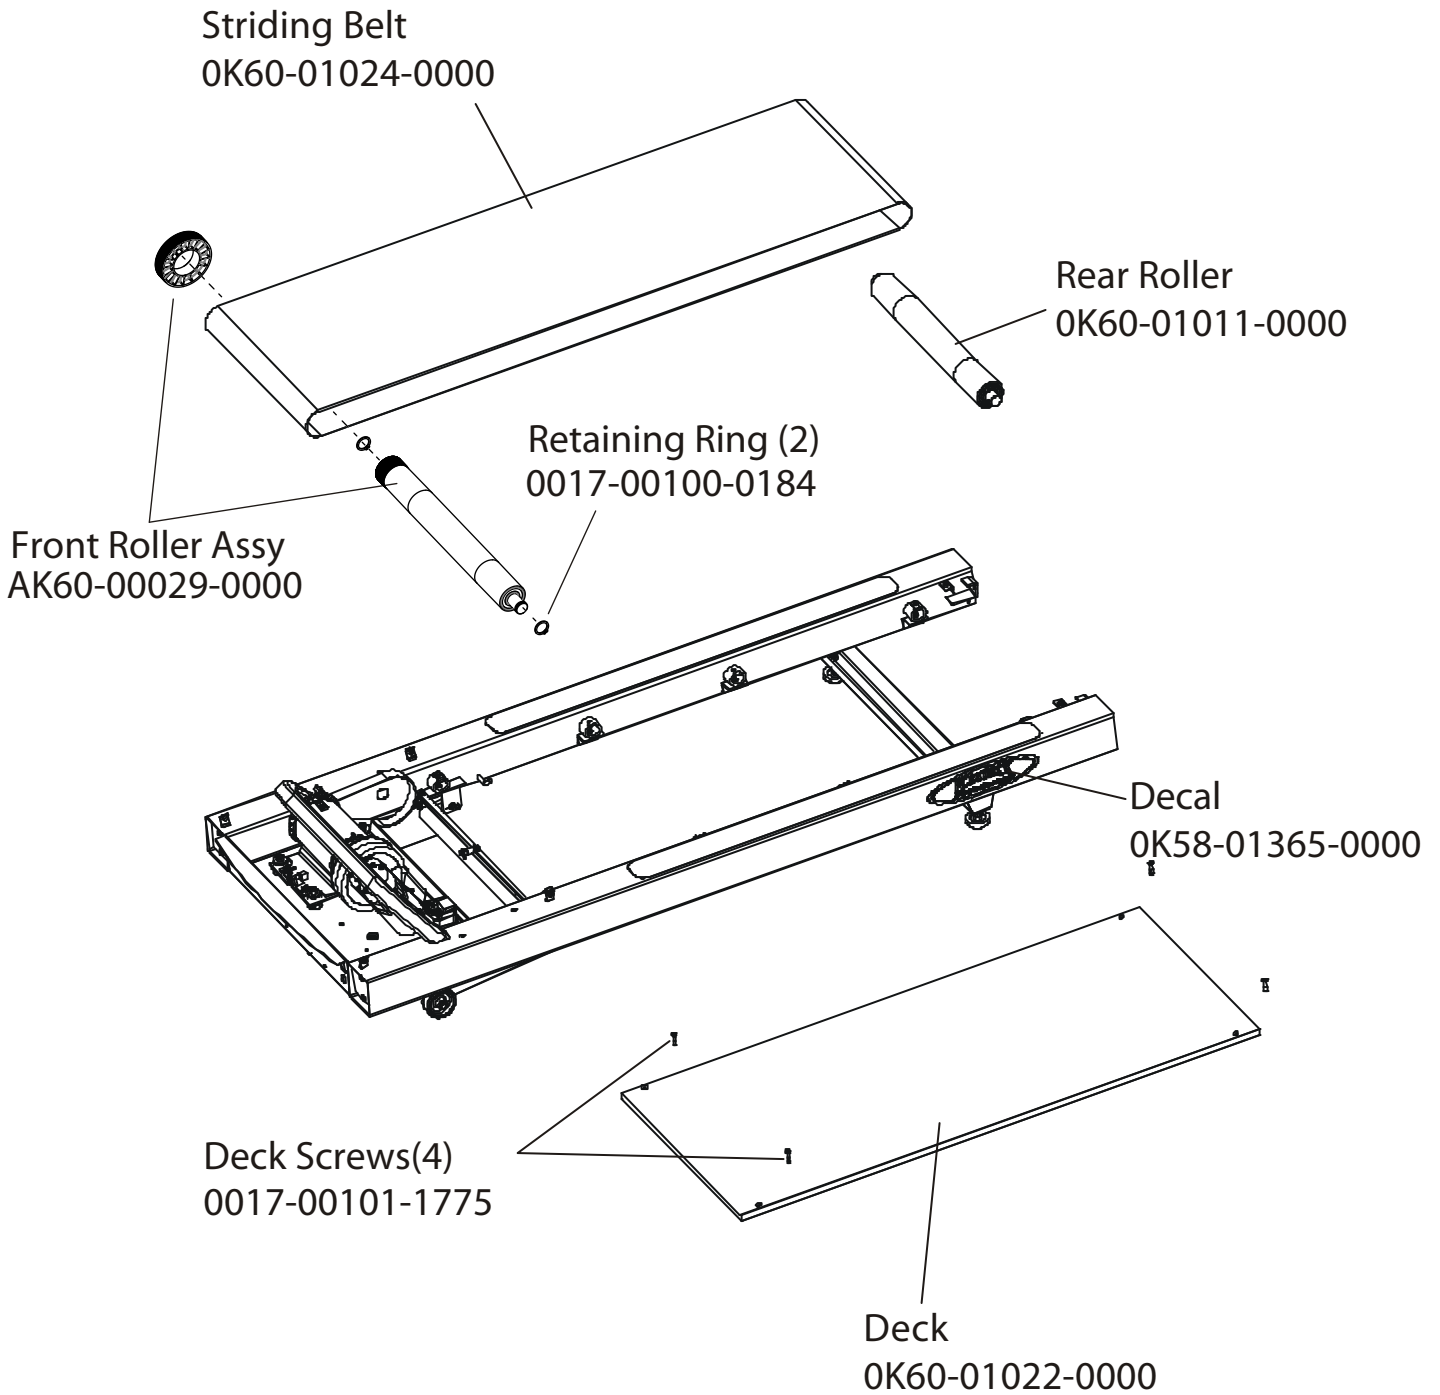

91TW-0XXX-02
S/N WTF100000 and up

ARCTIC SILVER 91TW
Accessory Trays

91TW-0XXX-02
S/N WTF100000 and up

ARCTIC SILVER 91TW
Belt, Deck and Rollers

91TW-0XXX-02
S/N WTF100000 and up

ARCTIC SILVER 91TW
Lifesprings and Anti-Static Tinsel