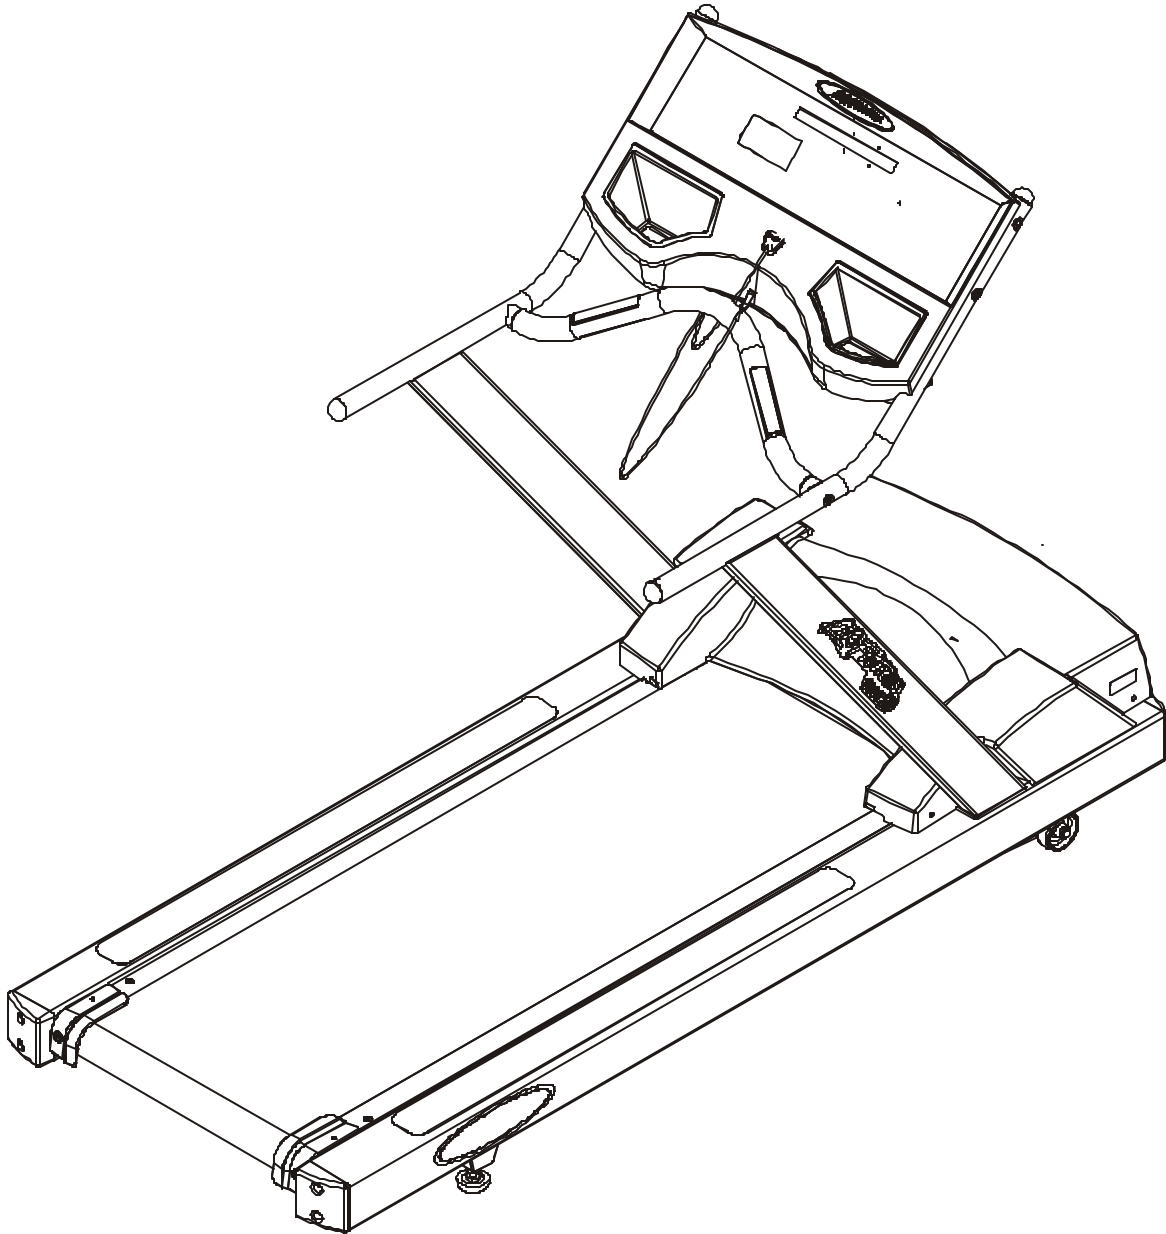

LifeFitness

Arctic Silver 91TW Treadmill

Customer Support Services
PARTS MANUAL rev. 12 Apr 2012

ARCTIC SILVER 91TW
REFERENCES

91TW-0XXX-02
S/N WTF100000 and up

OPERATION MANUAL	M051-00K60-A028
SERVICE MANUAL	M051-00K60-A013
COAX CABLE	AK32-00020-0002
POWER EXT. CABLE	AK32-00078-0001
TOUCH UP PAINT: SPRAY CAN .5 OZ BOTTLE W/APPLICATOR .33 OZ PEN	0017-00008-0204 0017-00008-0205 0017-00008-0206
HARDWARE BAG	AK60-00162-0000

	Page
CONSOLE ASSEMBLY (PAGE 1 OF 3)	3
CONSOLE ASSEMBLY (PAGE 2 OF 3)	4
CONSOLE ASSEMBLY (PAGE 3 OF 3)	5
MOTOR COVER, LEVELER & END CAPS.....	6
ERGO BAR & UPRIGHT ASSEMBLY.....	7
ACCESSORY TRAYS.....	8
BELT, DECK & ROLLERS.....	9
LIFESPRINGS & ANTI-STATIC TINSEL.....	10
LIFT FRAME ASSEMBLY.....	11
LIFT MOTOR AND HOME SWITCH.....	12
DRIVE MOTOR ASSEMBLY.....	13
WAX MOTOR, BAG, NOZZLE & BRACKET.....	14
SENSORS.....	15
REAR ROLLER COVER GUARDS.....	16
DC CONTROLLER & ON/OFF SWITCH.....	17
LINE FILTER & LINE CORD.....	18
CABLES.....	19