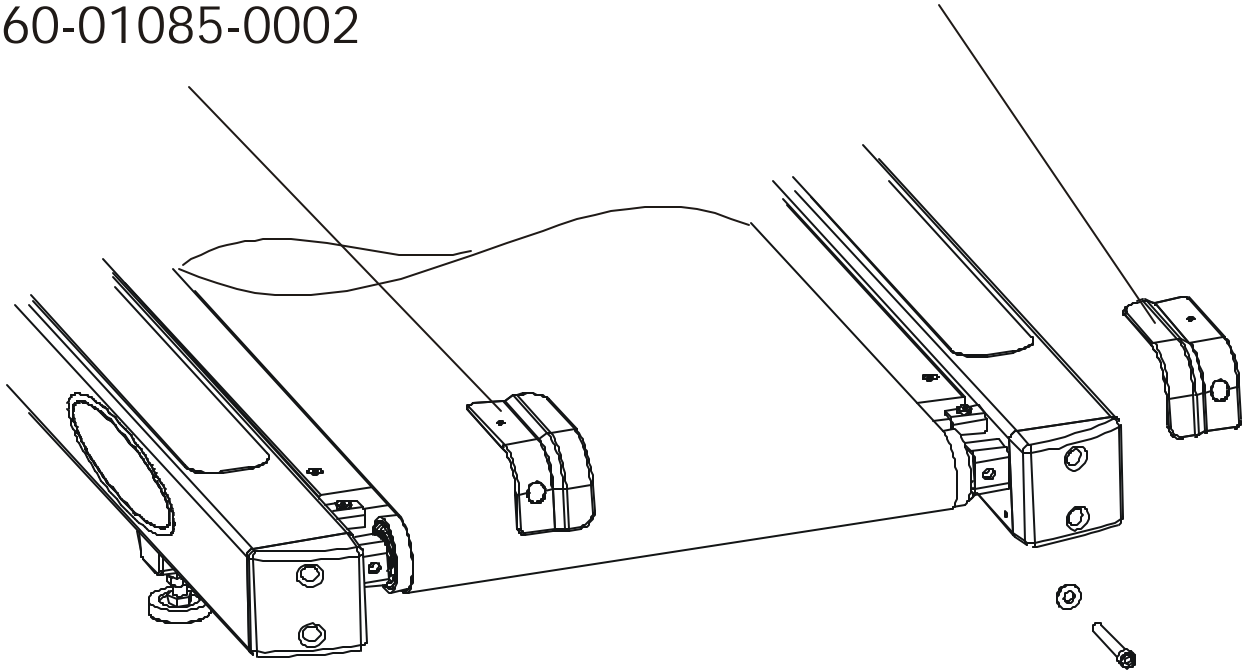

91TW-0XXX-02

S/N WTF100000 and up

Rear Roller
Cover Guards LT
OK60-01085-0002

Rear Roller
Cover Guards RT
OK60-01085-0001

Washer(2)
0017-00104-0334

Rear Roller
Adjusting Bolt(2)
0017-00101-1779

ARCTIC SILVER 91TW
DC Controller and On/Off Switch