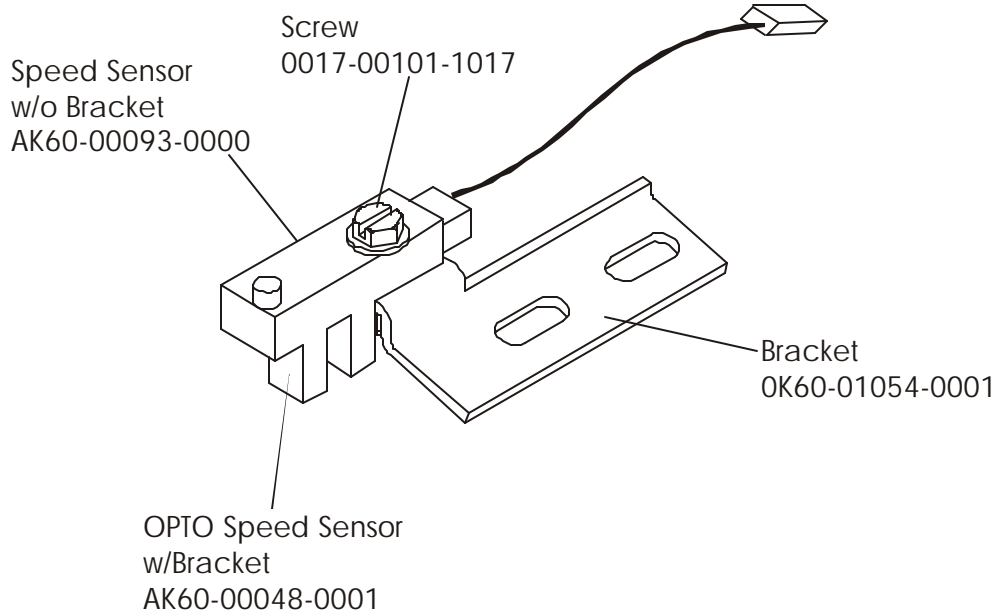

ARCTIC SILVER 91TW

Sensors

91TW-0XXX-02

S/N WTF100000 and up