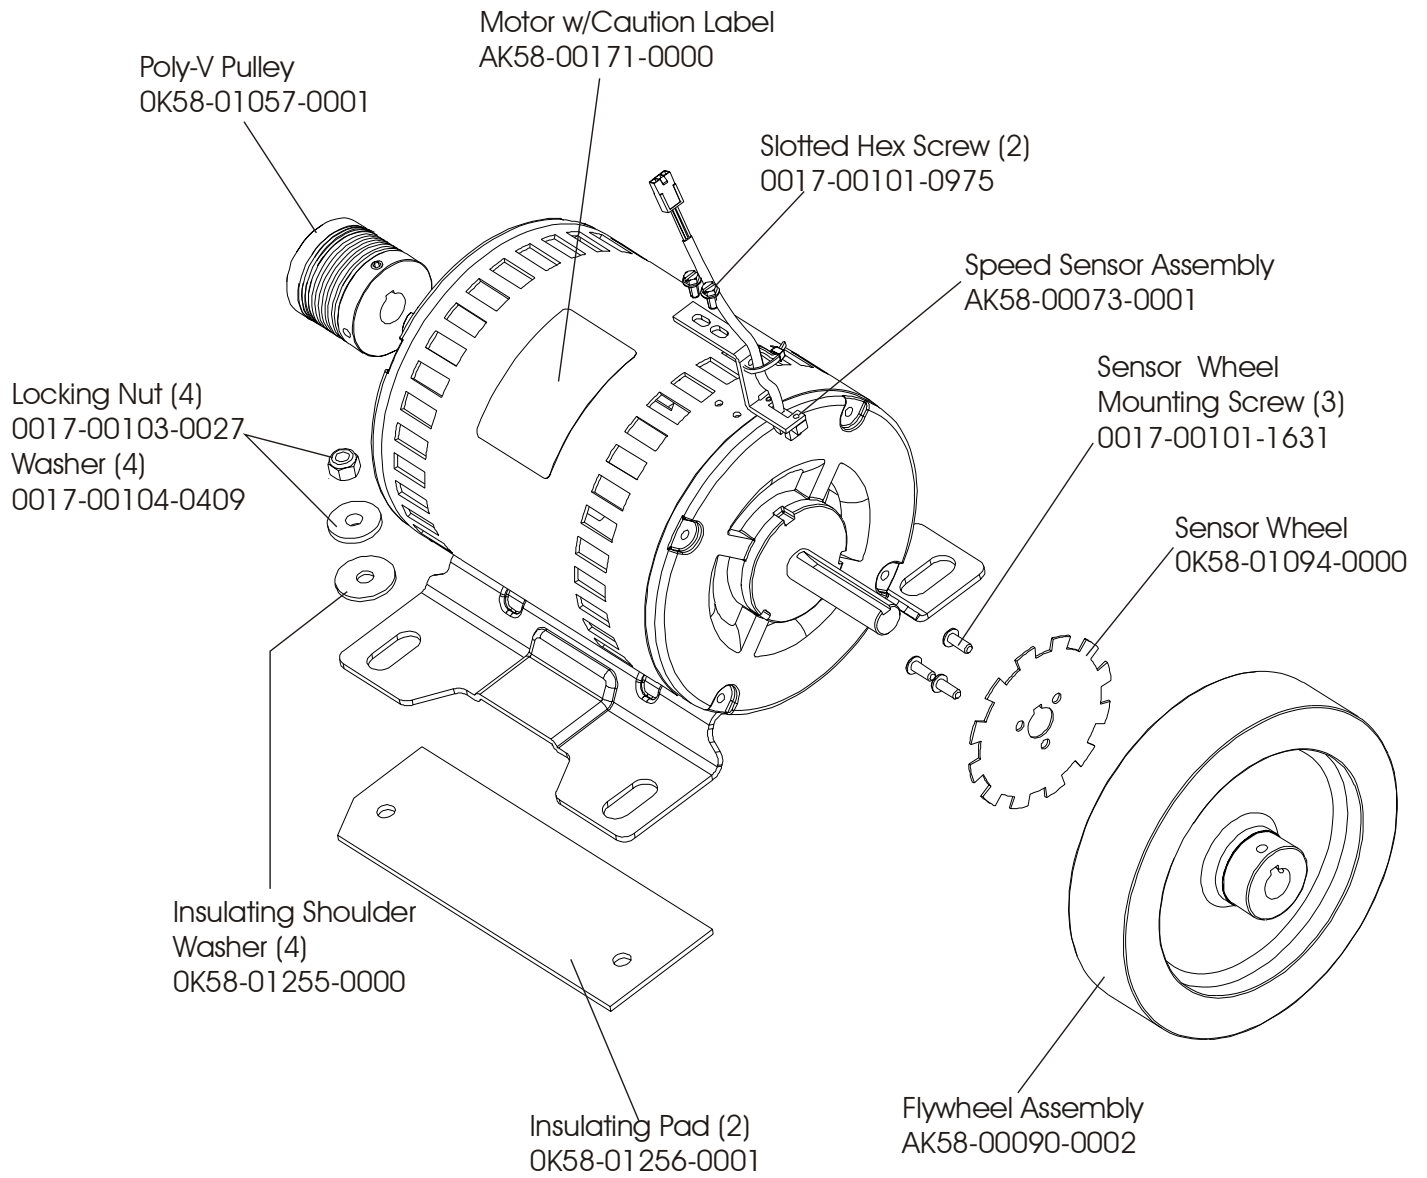

93T-0XXX-01
S/N TTC100000

NOTE: S/N TTC100168 & Below, use Kit No. GK58-00002-0066

Treadmill 93T

Lift Motor and Frame

93T-0XXX-01
S/N TTC100000

Treadmill 93T

Motor Controller Assembly

93T-0XXX-01
S/N TTC100000

Motor Controller Assembly
AK58-00153-0001 (120v/60Hz)
AK58-00153-0002 (230v/50Hz)

Treadmill 93T
Drive Motor Assembly

93T-0XXX-01
S/N TTC100000

Treadmill 93T
Wax Components

93T-0XXX-01
S/N TTC100000

Treadmill 93T
Idler Arm Assembly

93T-0XXX-01
S/N TTC100000

Treadmill 93T
Leveler Assembly AK58-00052-0000

93T-0XXX-01
S/N TTC100000

Treadmill 93T

Power Components Schematic

93T-0XXX-01
S/N TTC100000

Voltage	Power Cable Part No.	Breaker AMP/Part No.
120v	GK58-00002-0061	Not Used
100v	GK58-00002-0062	4 AMP/0017-00003-0950
200v	GK58-00002-0063	2 AMP/0017-00003-0626
220/230v	GK58-00002-0064	2 AMP/0017-00003-0626
240+	GK58-00002-0065	2 AMP/0017-00003-0626