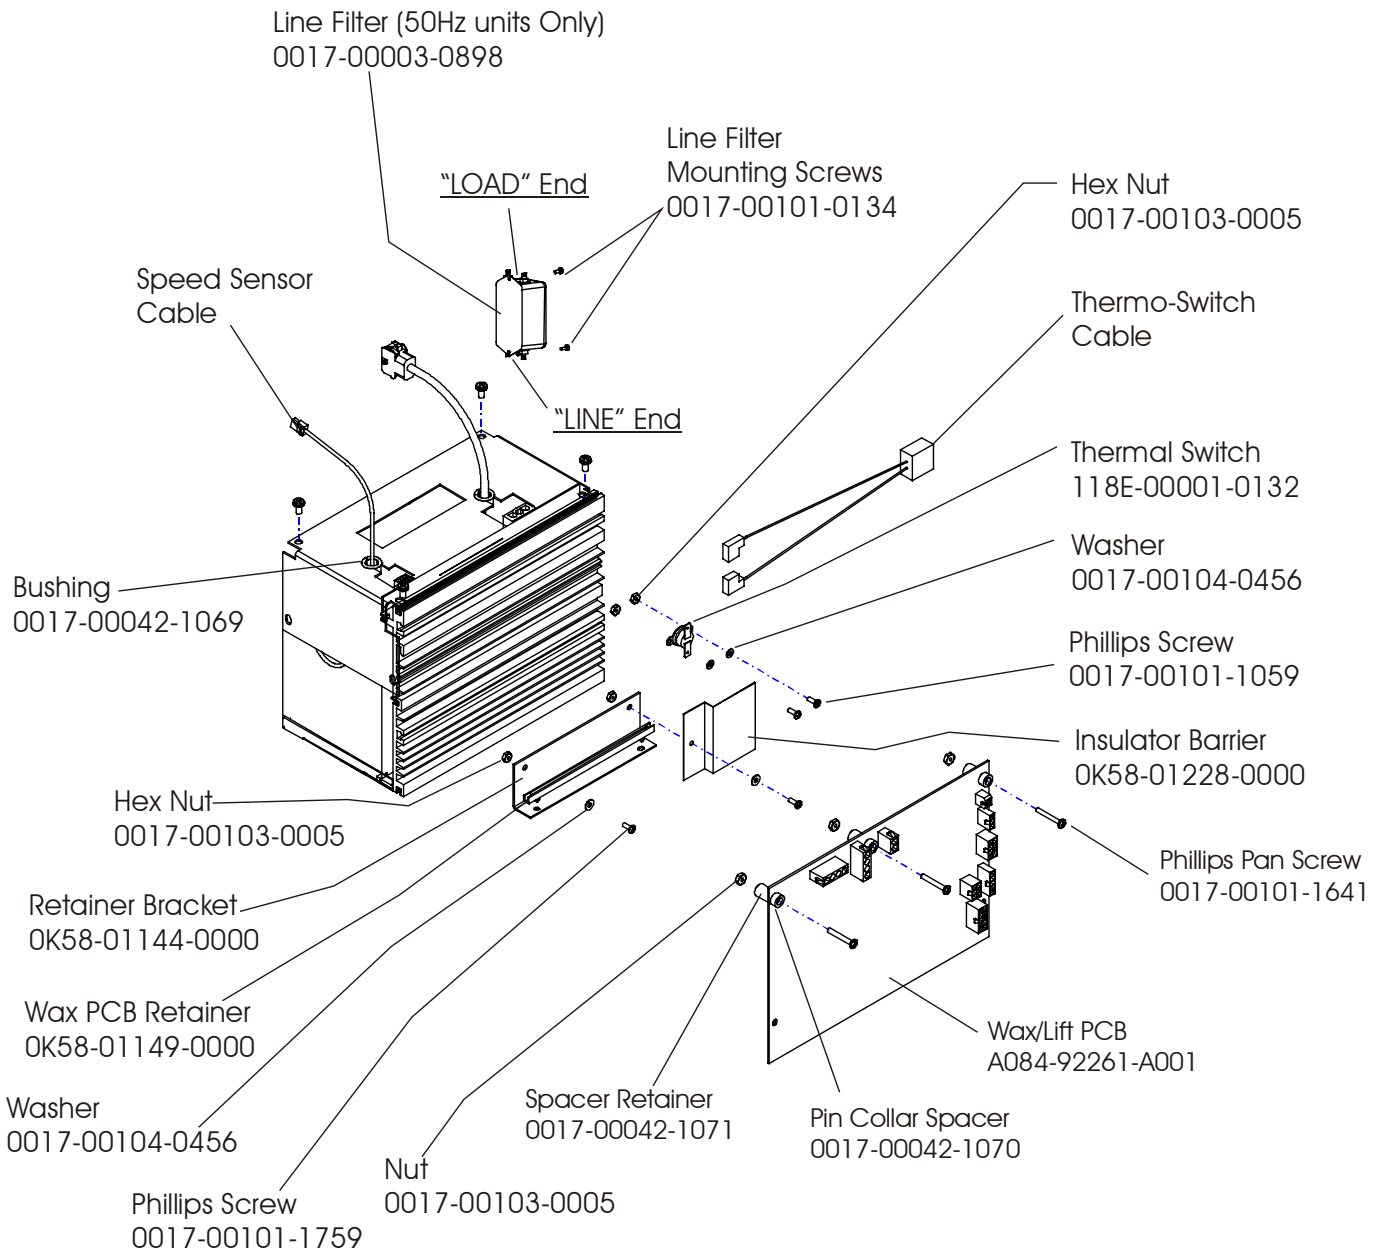

93T-0XXX-01
S/N TTC100000

NOTE: S/N TTC100168 & Below, use Kit No. GK58-00002-0066

Treadmill 93T

Lift Motor and Frame

93T-0XXX-01
S/N TTC100000

Treadmill 93T

Motor Controller Assembly

93T-0XXX-01
S/N TTC100000

Motor Controller Assembly
AK58-00153-0001 (120v/60Hz)
AK58-00153-0002 (230v/50Hz)

Treadmill 93T
Drive Motor Assembly

93T-0XXX-01
S/N TTC100000

Treadmill 93T
Wax Components

93T-0XXX-01
S/N TTC100000

Treadmill 93T
Idler Arm Assembly

93T-0XXX-01
S/N TTC100000

Treadmill 93T
Leveler Assembly AK58-00052-0000

93T-0XXX-01
S/N TTC100000

Treadmill 93T

Power Components Schematic

93T-0XXX-01
S/N TTC100000

Voltage	Power Cable Part No.	Breaker AMP/Part No.
120v	GK58-00002-0061	Not Used
100v	GK58-00002-0062	4 AMP/0017-00003-0950
200v	GK58-00002-0063	2 AMP/0017-00003-0626
220/230v	GK58-00002-0064	2 AMP/0017-00003-0626
240+	GK58-00002-0065	2 AMP/0017-00003-0626