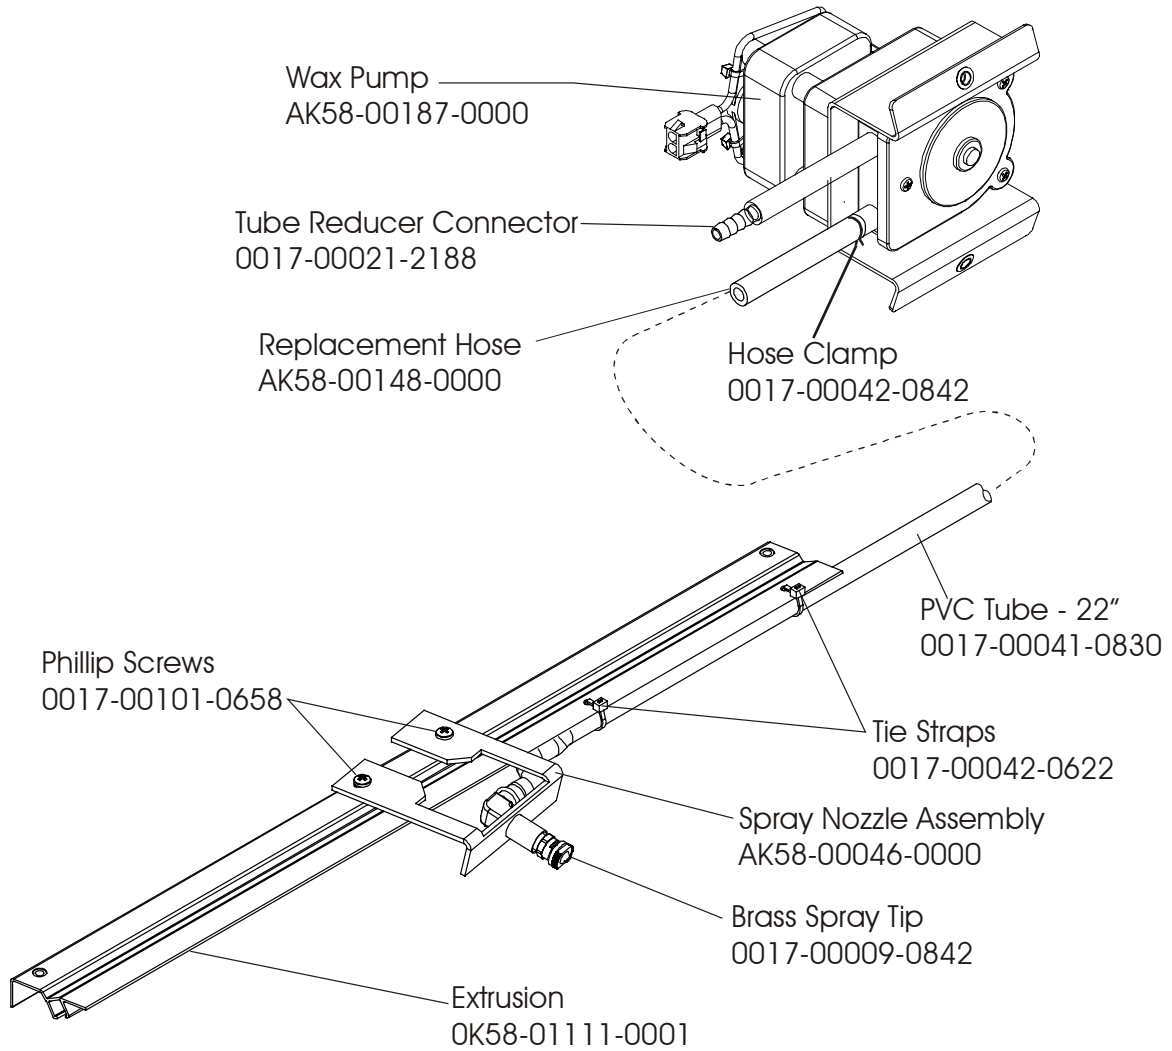

93T-0XXX-01
S/N TTC100000

NOTE: S/N TTC100168 & Below, use Kit No. GK58-00002-0066

Treadmill 93T

Lift Motor and Frame

93T-0XXX-01
S/N TTC100000

Treadmill 93T

Motor Controller Assembly

93T-0XXX-01
S/N TTC100000

Motor Controller Assembly
AK58-00153-0001 (120v/60Hz)
AK58-00153-0002 (230v/50Hz)

Treadmill 93T
Drive Motor Assembly

93T-0XXX-01
S/N TTC100000

Treadmill 93T
Wax Components

93T-0XXX-01
S/N TTC100000

Treadmill 93T
Idler Arm Assembly

93T-0XXX-01
S/N TTC100000

Treadmill 93T
Leveler Assembly AK58-00052-0000

93T-0XXX-01
S/N TTC100000

Treadmill 93T

Power Components Schematic

93T-0XXX-01
S/N TTC100000

Voltage	Power Cable Part No.	Breaker AMP/Part No.
120v	GK58-00002-0061	Not Used
100v	GK58-00002-0062	4 AMP/0017-00003-0950
200v	GK58-00002-0063	2 AMP/0017-00003-0626
220/230v	GK58-00002-0064	2 AMP/0017-00003-0626
240+	GK58-00002-0065	2 AMP/0017-00003-0626