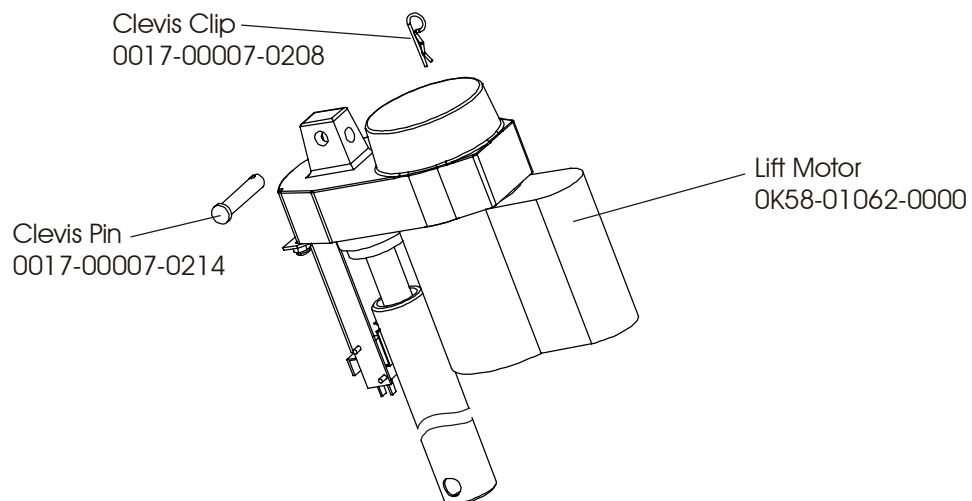

93T-0XXX-01
S/N TTC100000

NOTE: S/N TTC100168 & Below, use Kit No. GK58-00002-0066

Treadmill 93T

Lift Motor and Frame

93T-0XXX-01
S/N TTC100000

Treadmill 93T

Motor Controller Assembly

93T-0XXX-01
S/N TTC100000