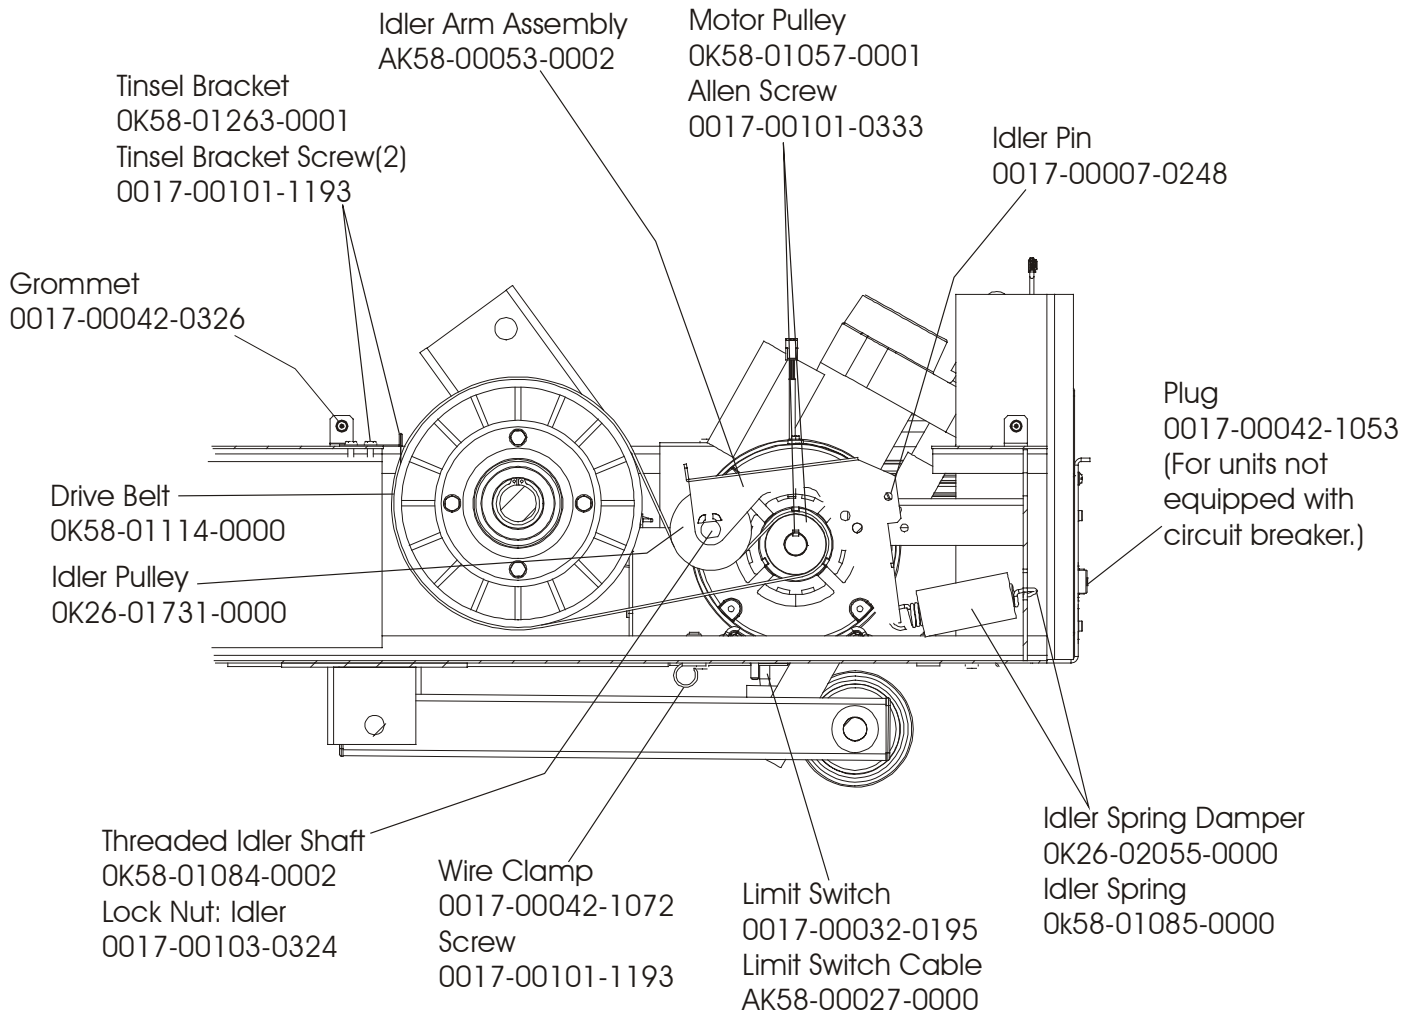

93T-0XXX-01
S/N TTC100000

NOTE: S/N TTC100168 & Below, use Kit No. GK58-00002-0066

Treadmill 93T

Lift Motor and Frame

93T-0XXX-01
S/N TTC100000

Treadmill 93T

Motor Controller Assembly

93T-0XXX-01
S/N TTC100000

Motor Controller Assembly
AK58-00153-0001 (120v/60Hz)
AK58-00153-0002 (230v/50Hz)

Treadmill 93T
Drive Motor Assembly

93T-0XXX-01
S/N TTC100000

Treadmill 93T
Wax Components

93T-0XXX-01
S/N TTC100000

Treadmill 93T
Idler Arm Assembly

93T-0XXX-01
S/N TTC100000

Treadmill 93T
Leveler Assembly AK58-00052-0000

93T-0XXX-01
S/N TTC100000

Treadmill 93T

Power Components Schematic

93T-0XXX-01
S/N TTC100000

Voltage	Power Cable Part No.	Breaker AMP/Part No.
120v	GK58-00002-0061	Not Used
100v	GK58-00002-0062	4 AMP/0017-00003-0950
200v	GK58-00002-0063	2 AMP/0017-00003-0626
220/230v	GK58-00002-0064	2 AMP/0017-00003-0626
240+	GK58-00002-0065	2 AMP/0017-00003-0626