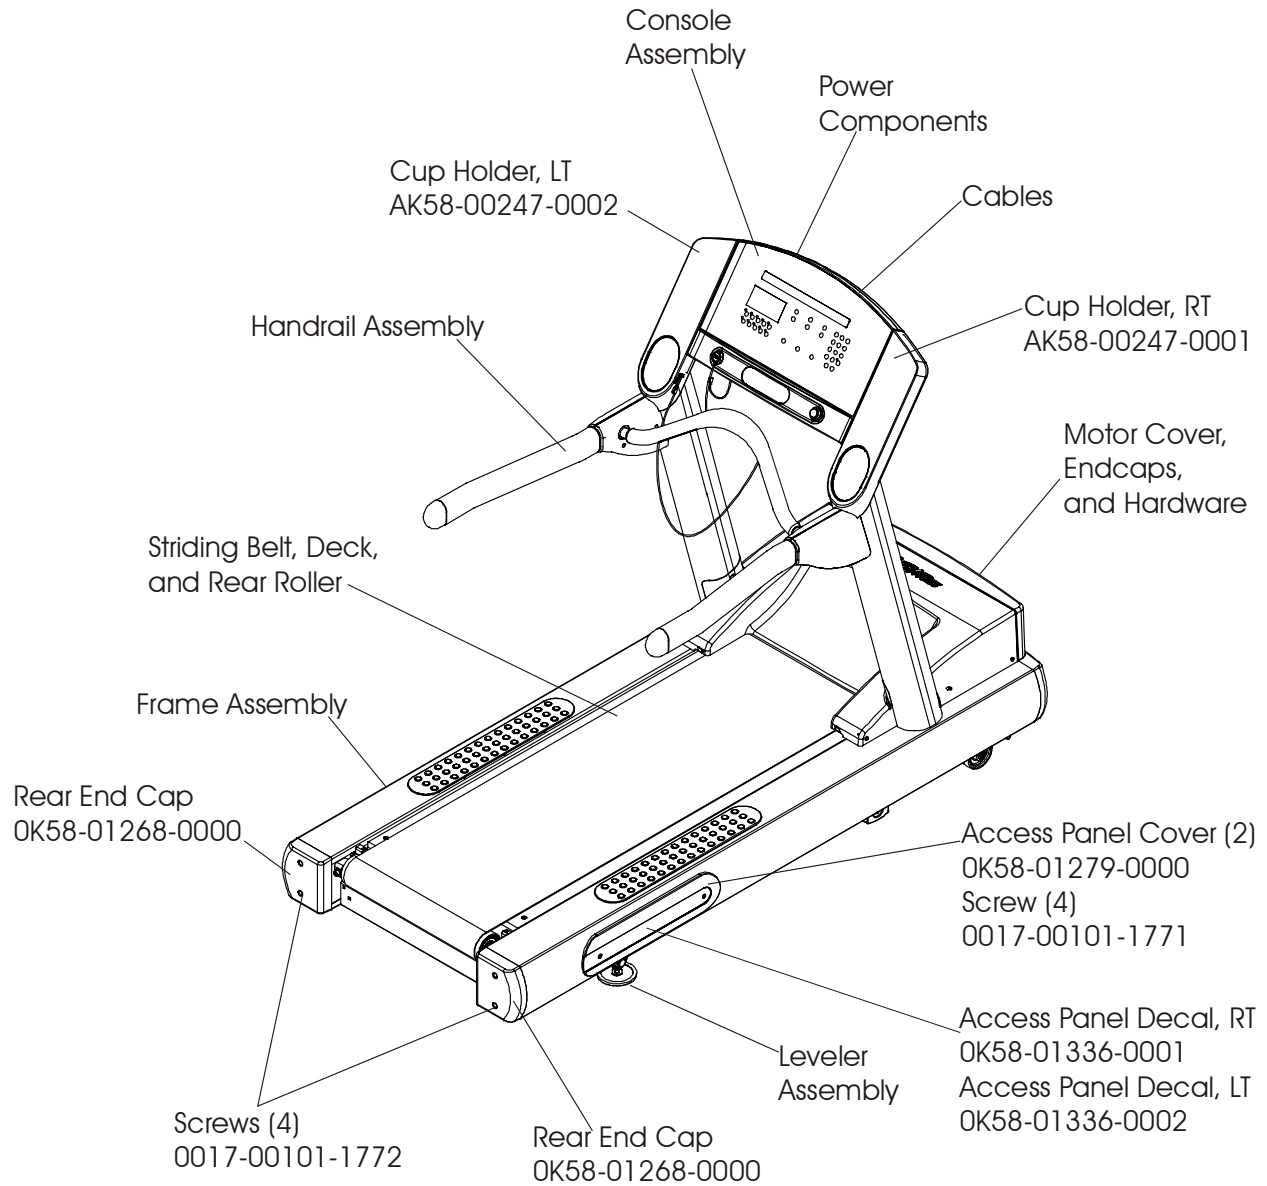

Treadmill 93T
General Assembly

93T-0XXX-01
S/N TTC100000

Touch-Up Paint	Color	Container
0017-00008-0196	Silver Bullet	Bottle
0017-00008-0197	Silver Bullet	Spray Can
0017-00008-0198	Stealth Gray	Bottle
0017-00008-0199	Stealth Gray	Spray Can

Manual/Video	Part Number
Operation Manual, Eng	M051-00K58-A081
Service Manual	M051-00K58-A097
Installation Video	M051-00K58-A098
Service Video	M051-00K58-A099

Treadmill 93T

Console Assembly

93T-0XXX-01
S/N TTC100000