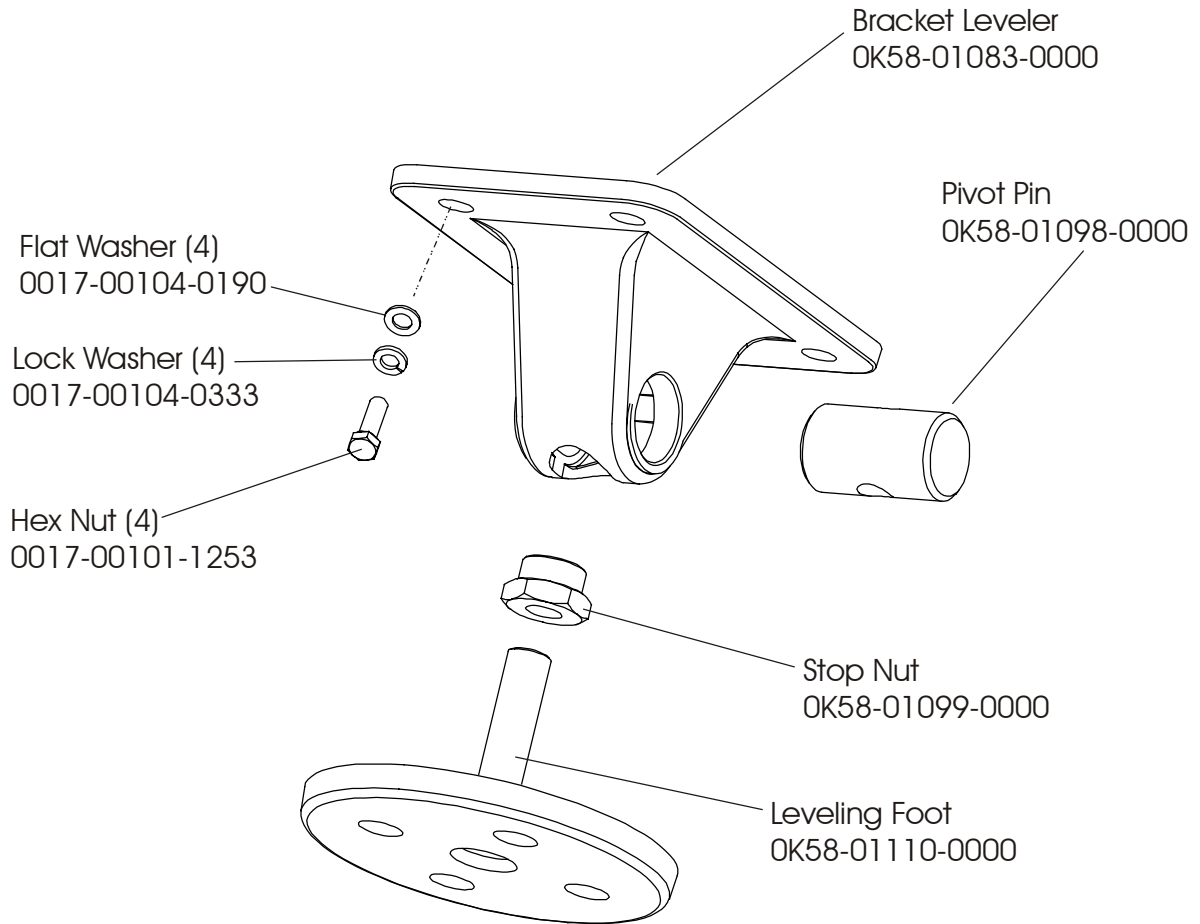

93T-0XXX-01
S/N TTC100000

NOTE: S/N TTC100168 & Below, use Kit No. GK58-00002-0066

Treadmill 93T

Lift Motor and Frame

93T-0XXX-01
S/N TTC100000

Treadmill 93T

Motor Controller Assembly

93T-0XXX-01
S/N TTC100000

Motor Controller Assembly
AK58-00153-0001 (120v/60Hz)
AK58-00153-0002 (230v/50Hz)

Treadmill 93T
Drive Motor Assembly

93T-0XXX-01
S/N TTC100000

Treadmill 93T
Wax Components

93T-0XXX-01
S/N TTC100000

Treadmill 93T
Idler Arm Assembly

93T-0XXX-01
S/N TTC100000

Treadmill 93T
Leveler Assembly AK58-00052-0000

93T-0XXX-01
S/N TTC100000

Treadmill 93T

Power Components Schematic

93T-0XXX-01
S/N TTC100000

Voltage	Power Cable Part No.	Breaker AMP/Part No.
120v	GK58-00002-0061	Not Used
100v	GK58-00002-0062	4 AMP/0017-00003-0950
200v	GK58-00002-0063	2 AMP/0017-00003-0626
220/230v	GK58-00002-0064	2 AMP/0017-00003-0626
240+	GK58-00002-0065	2 AMP/0017-00003-0626