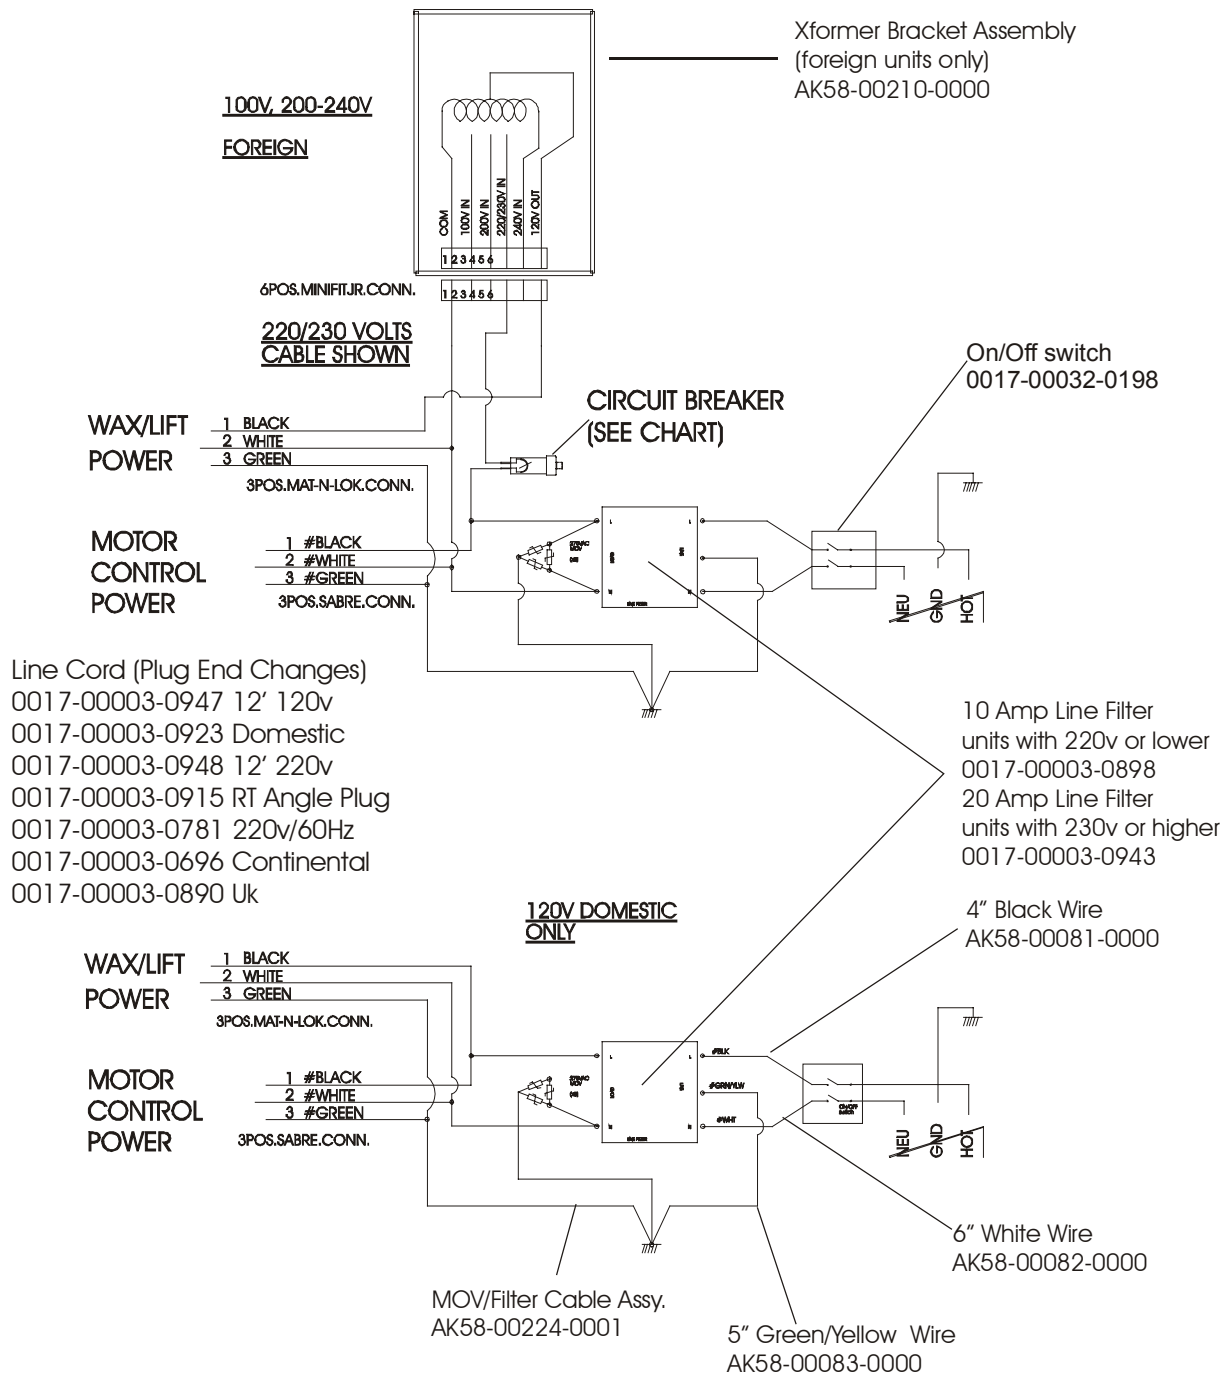

Manual/Video	Part Number
Operation Manual, Eng	M051-00K58-A081
Service Manual	M051-00K58-A097
Installation Video	M051-00K58-A098
Service Video	M051-00K58-A099

Treadmill 93T

Console Assembly

93T-0XXX-01
S/N TTC100000

93T-0XXX-01
S/N TTC100000

NOTE: S/N TTC100168 & Below, use Kit No. GK58-00002-0066

Treadmill 93T

Lift Motor and Frame

93T-0XXX-01
S/N TTC100000

Treadmill 93T

Motor Controller Assembly

93T-0XXX-01
S/N TTC100000

Motor Controller Assembly
AK58-00153-0001 (120v/60Hz)
AK58-00153-0002 (230v/50Hz)

Treadmill 93T
Drive Motor Assembly

93T-0XXX-01
S/N TTC100000

Treadmill 93T
Wax Components

93T-0XXX-01
S/N TTC100000

Treadmill 93T
Idler Arm Assembly

93T-0XXX-01
S/N TTC100000

Treadmill 93T
Leveler Assembly AK58-00052-0000

93T-0XXX-01
S/N TTC100000

Treadmill 93T

Power Components Schematic

93T-0XXX-01
S/N TTC100000

Voltage	Power Cable Part No.	Breaker AMP/Part No.
120v	GK58-00002-0061	Not Used
100v	GK58-00002-0062	4 AMP/0017-00003-0950
200v	GK58-00002-0063	2 AMP/0017-00003-0626
220/230v	GK58-00002-0064	2 AMP/0017-00003-0626
240+	GK58-00002-0065	2 AMP/0017-00003-0626