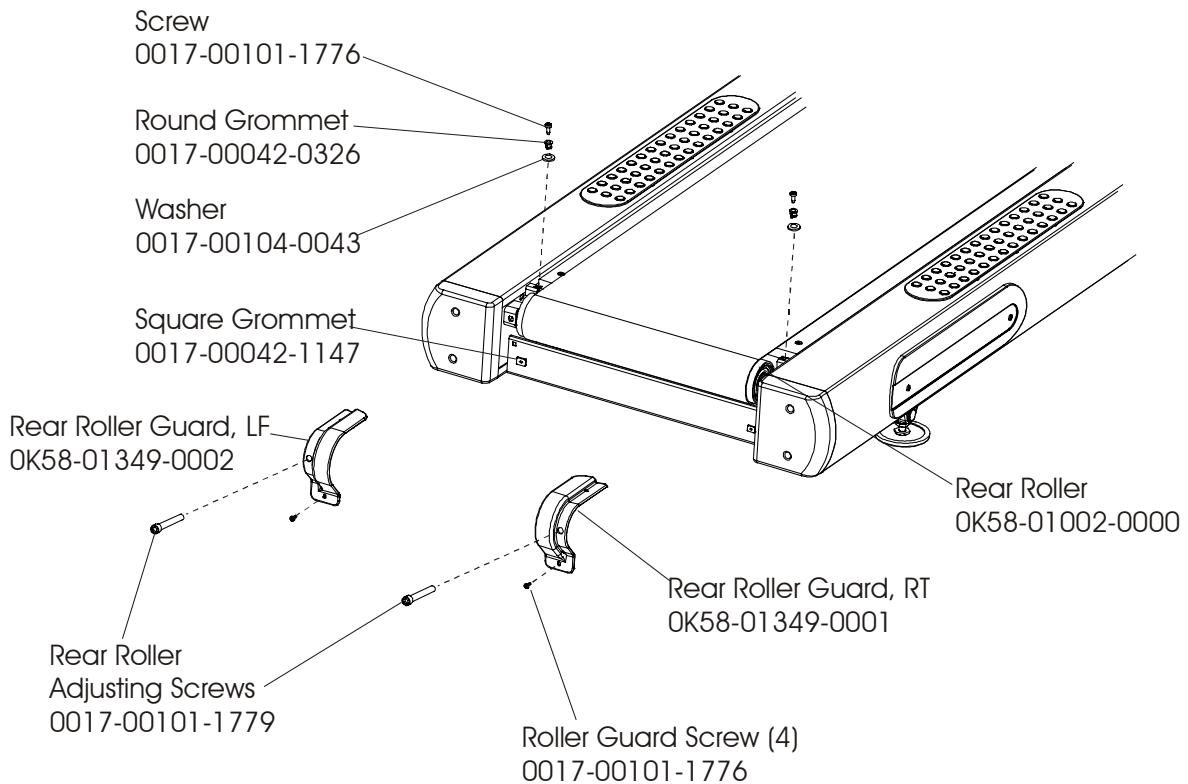

Treadmill 93T

Handrail Assembly

93T-0XXX-01
S/N TTC100000

Hardware Bag Assembly AK58-00227-0000

Treadmill 93T
Motor Cover, End Caps and Hardware

93T-0XXX-01
S/N TTC100000

Treadmill 93T

Belt, Deck, Rear Roller

93T-0XXX-01
S/N TTC100000

NOTE: S/N TTC100168 & Below, use Kit No. GK58-00002-0066

Treadmill 93T

Lift Motor and Frame

93T-0XXX-01
S/N TTC100000

Treadmill 93T

Motor Controller Assembly

93T-0XXX-01
S/N TTC100000