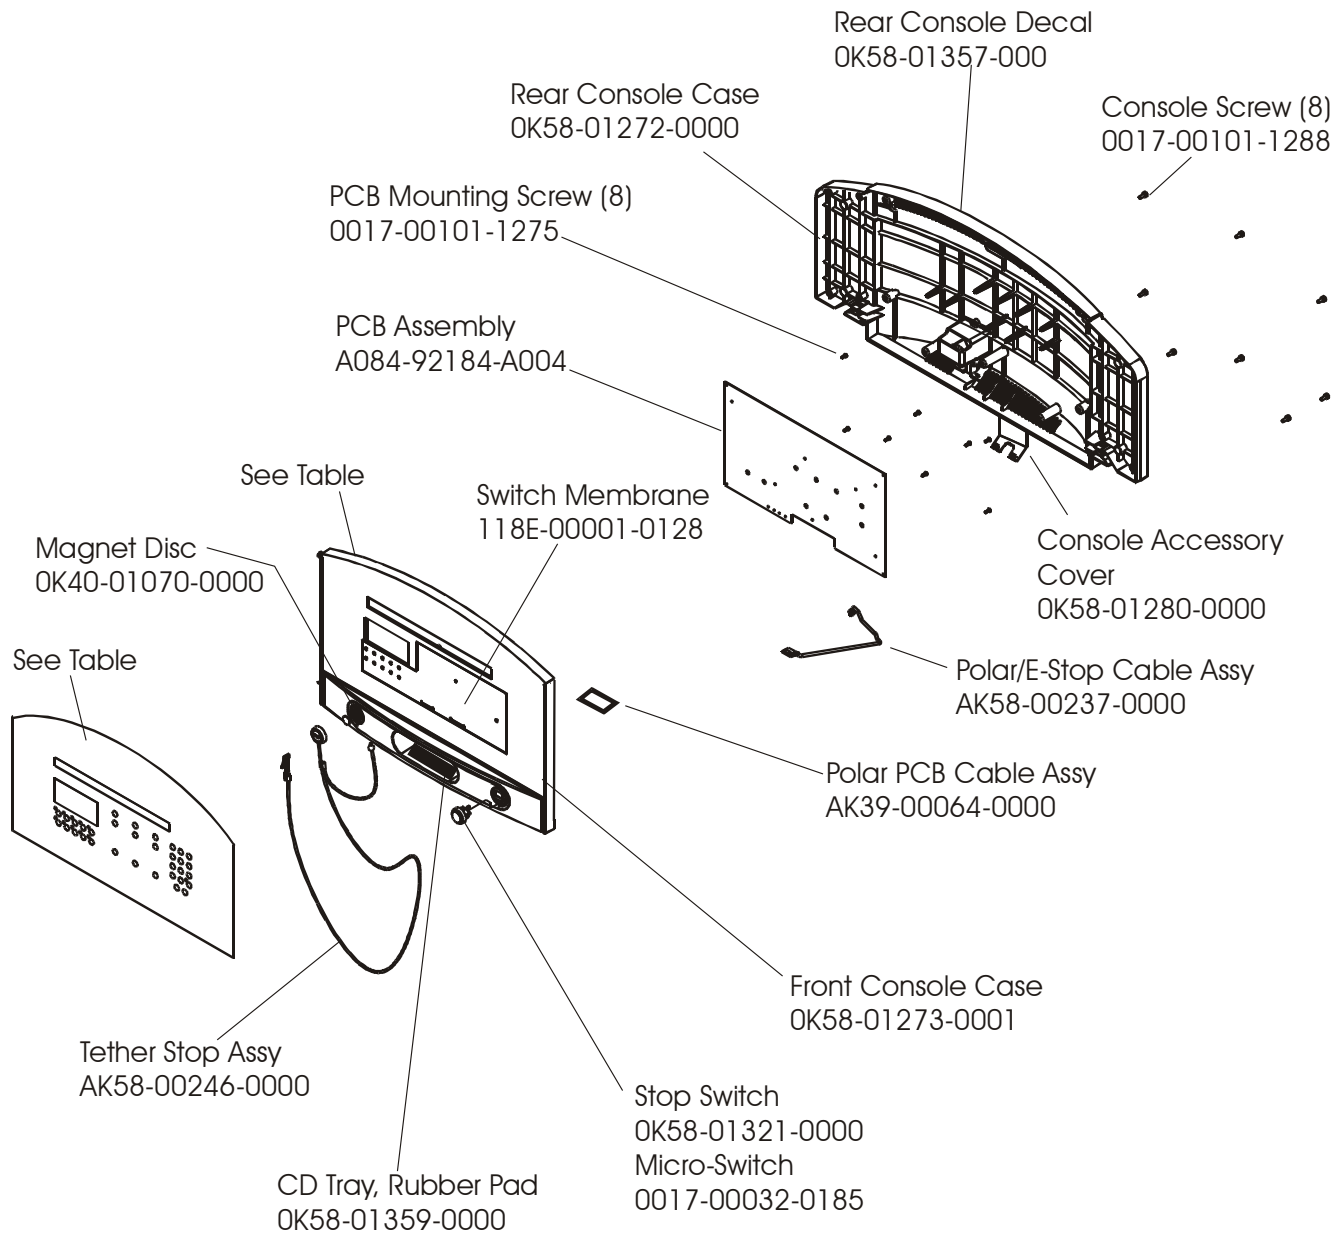

Treadmill 93T
General Assembly

93T-0XXX-01
S/N TTC100000

Touch-Up Paint	Color	Container
0017-00008-0196	Silver Bullet	Bottle
0017-00008-0197	Silver Bullet	Spray Can
0017-00008-0198	Stealth Gray	Bottle
0017-00008-0199	Stealth Gray	Spray Can

Manual/Video	Part Number
Operation Manual, Eng	M051-00K58-A081
Service Manual	M051-00K58-A097
Installation Video	M051-00K58-A098
Service Video	M051-00K58-A099

Treadmill 93T

Console Assembly

93T-0XXX-01
S/N TTC100000

Console Assembly	Overlay Switch Bezel Assy	Language
AK58-00198-0001	AK58-00204-0001	Eng/Met
AK58-00198-0002	AK58-00204-0001	Eng/Eur
AK58-00198-0003	AK58-00204-0003	German
AK58-00198-0004	AK58-00204-0004	Spanish
AK58-00198-0006	AK58-00204-0006	Japanese
AK58-00198-0007	AK58-00204-0007	French
AK58-00198-0008	AK58-00204-0008	Italian
AK58-00198-0009	AK58-00204-0009	Dutch
AK58-00198-00010	AK58-00204-00010	Portuguese
AK58-00198-00011	AK58-00204-00011	Chinese

93T-0XXX-01
S/N TTC100000

NOTE: S/N TTC100168 & Below, use Kit No. GK58-00002-0066

Treadmill 93T

Lift Motor and Frame

93T-0XXX-01
S/N TTC100000

Treadmill 93T

Motor Controller Assembly

93T-0XXX-01
S/N TTC100000