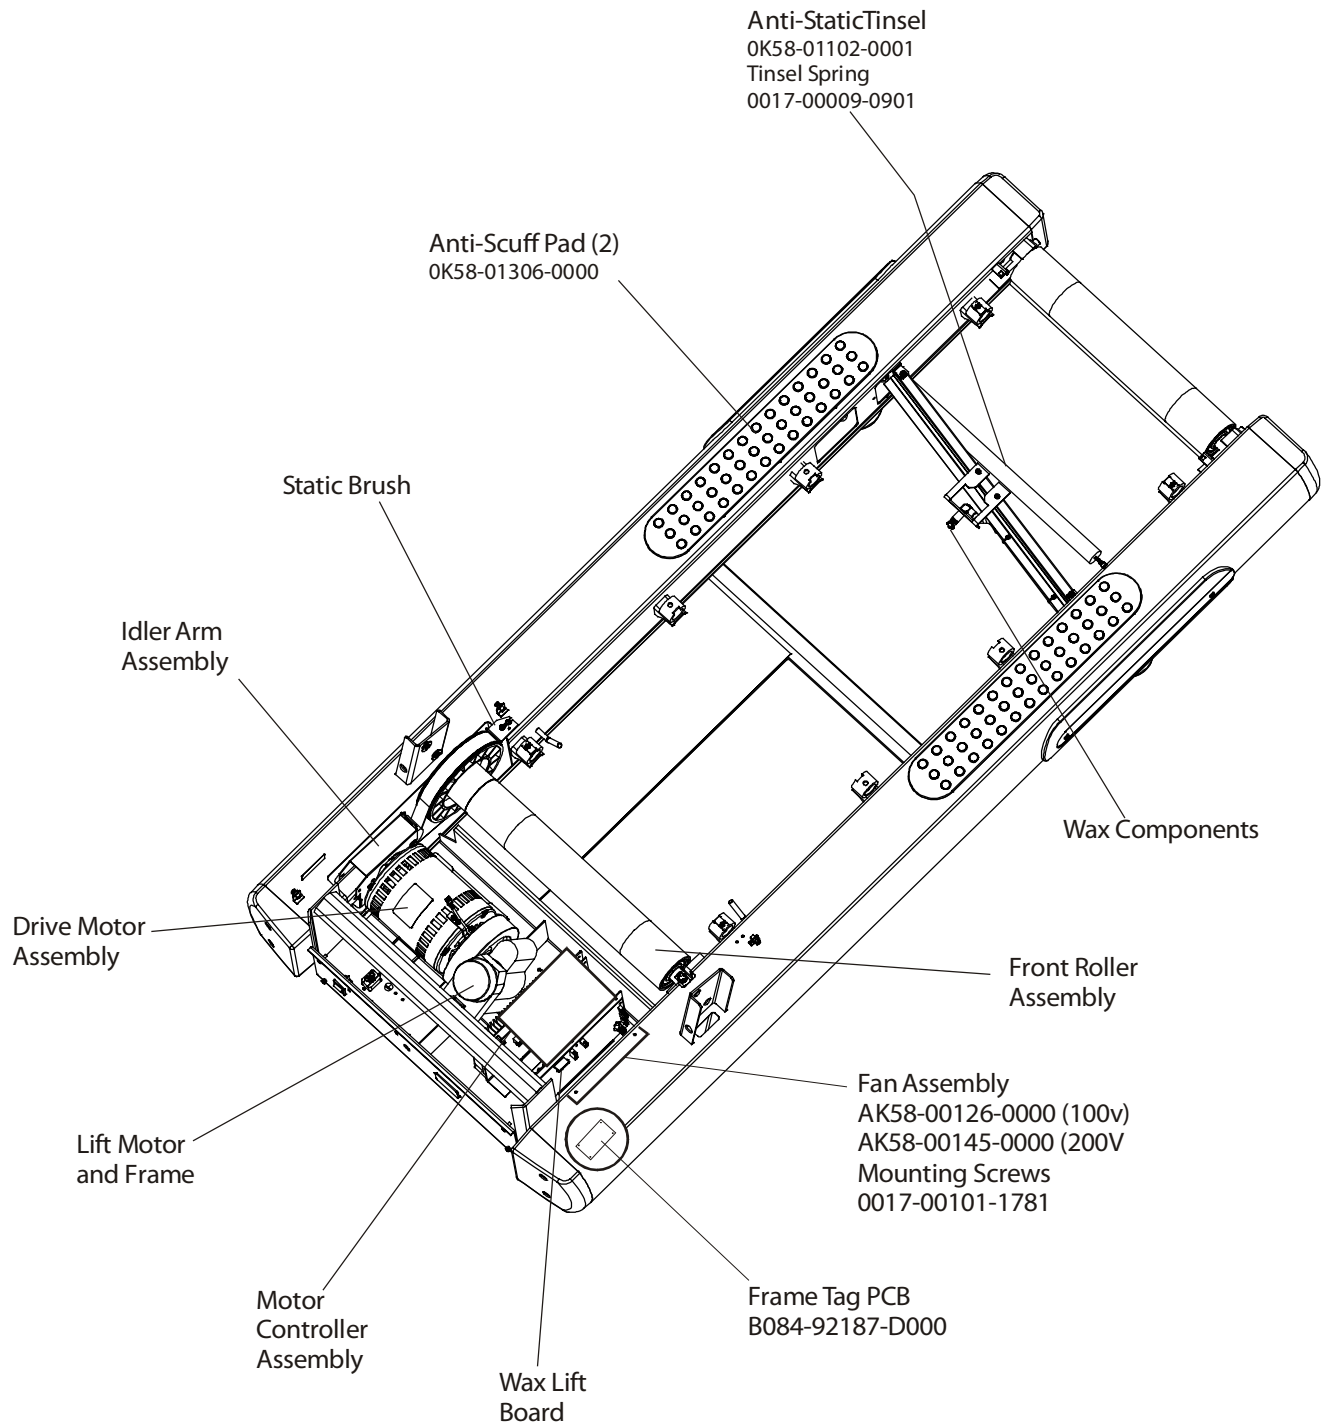

Treadmill 93T
General Assembly

93T-0XXX-01
S/N TTC100000

Touch-Up Paint	Color	Container
0017-00008-0196	Silver Bullet	Bottle
0017-00008-0197	Silver Bullet	Spray Can
0017-00008-0198	Stealth Gray	Bottle
0017-00008-0199	Stealth Gray	Spray Can

Manual/Video	Part Number
Operation Manual, Eng	M051-00K58-A081
Service Manual	M051-00K58-A097
Installation Video	M051-00K58-A098
Service Video	M051-00K58-A099

Treadmill 93T

Console Assembly

93T-0XXX-01
S/N TTC100000