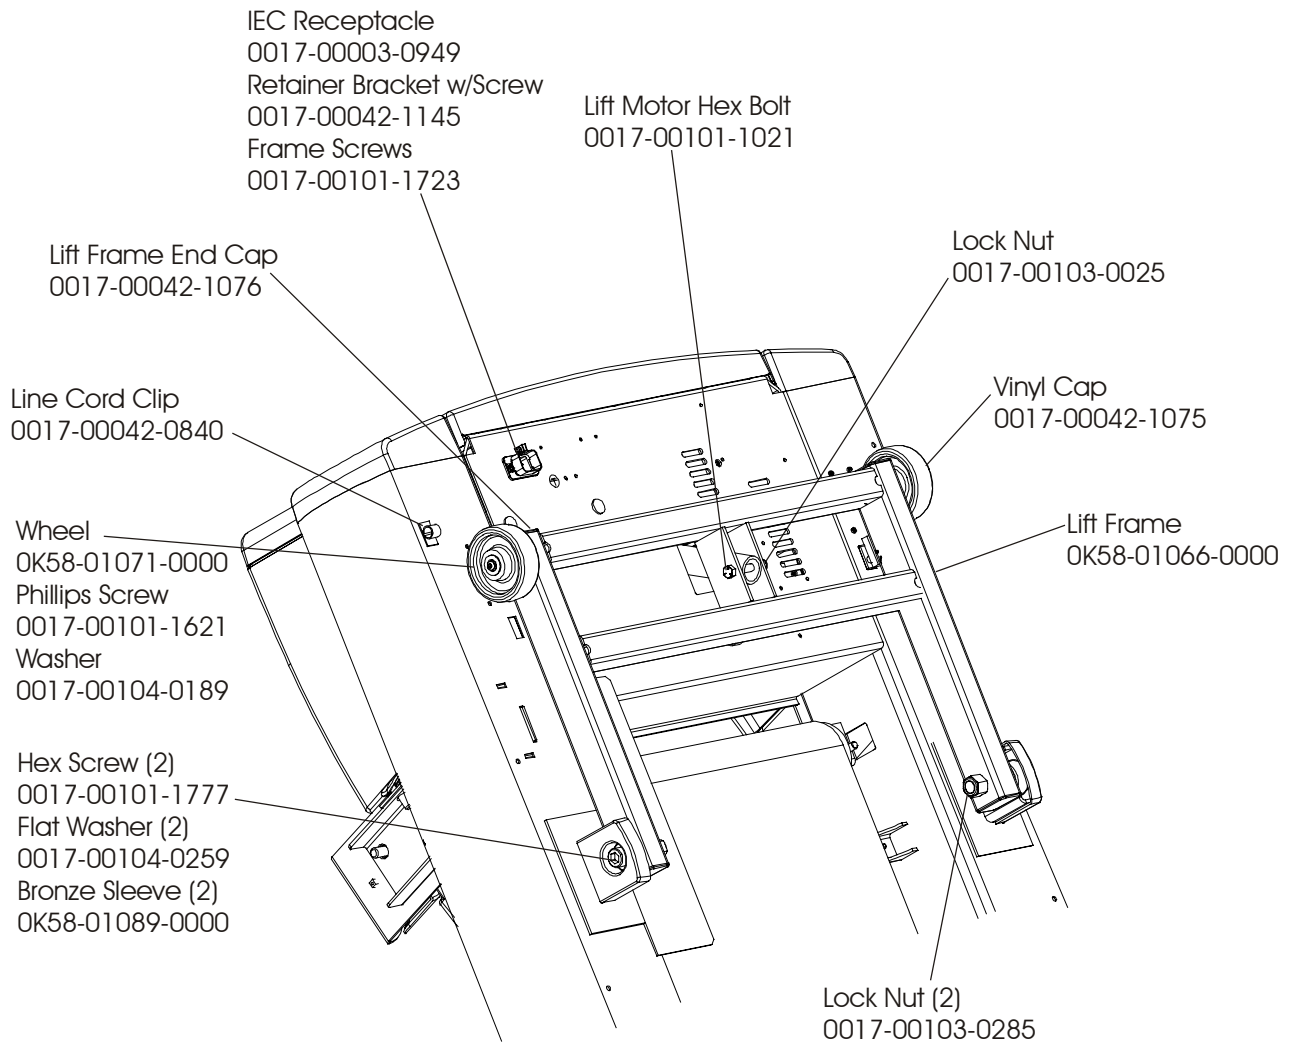

93T-0XXX-01
S/N TTC100000

NOTE: S/N TTC100168 & Below, use Kit No. GK58-00002-0066

Treadmill 93T

Lift Motor and Frame

93T-0XXX-01
S/N TTC100000

Treadmill 93T

Motor Controller Assembly

93T-0XXX-01
S/N TTC100000