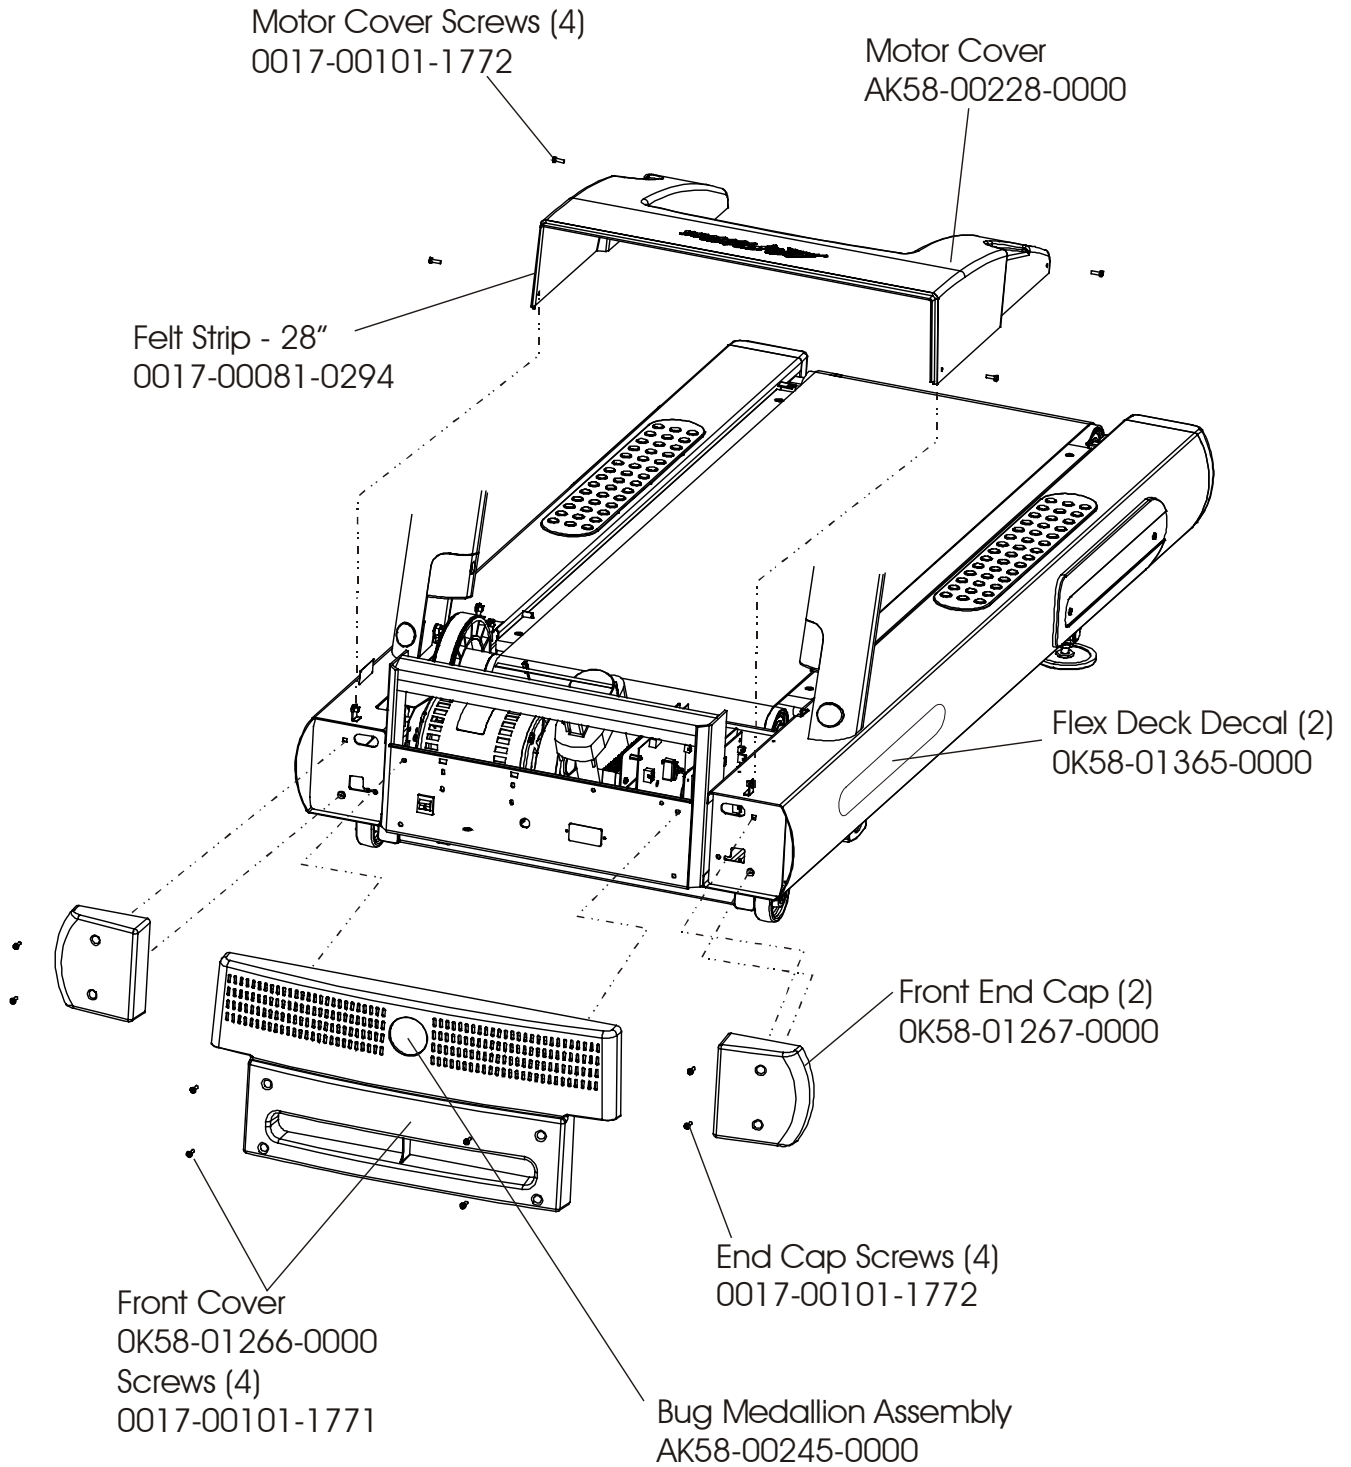

Treadmill 93T

Handrail Assembly

93T-0XXX-01
S/N TTC100000

Hardware Bag Assembly AK58-00227-0000

Treadmill 93T
Motor Cover, End Caps and Hardware

93T-0XXX-01
S/N TTC100000

Treadmill 93T

Belt, Deck, Rear Roller

93T-0XXX-01
S/N TTC100000

NOTE: S/N TTC100168 & Below, use Kit No. GK58-00002-0066

Treadmill 93T

Lift Motor and Frame

93T-0XXX-01
S/N TTC100000

Treadmill 93T

Motor Controller Assembly

93T-0XXX-01
S/N TTC100000