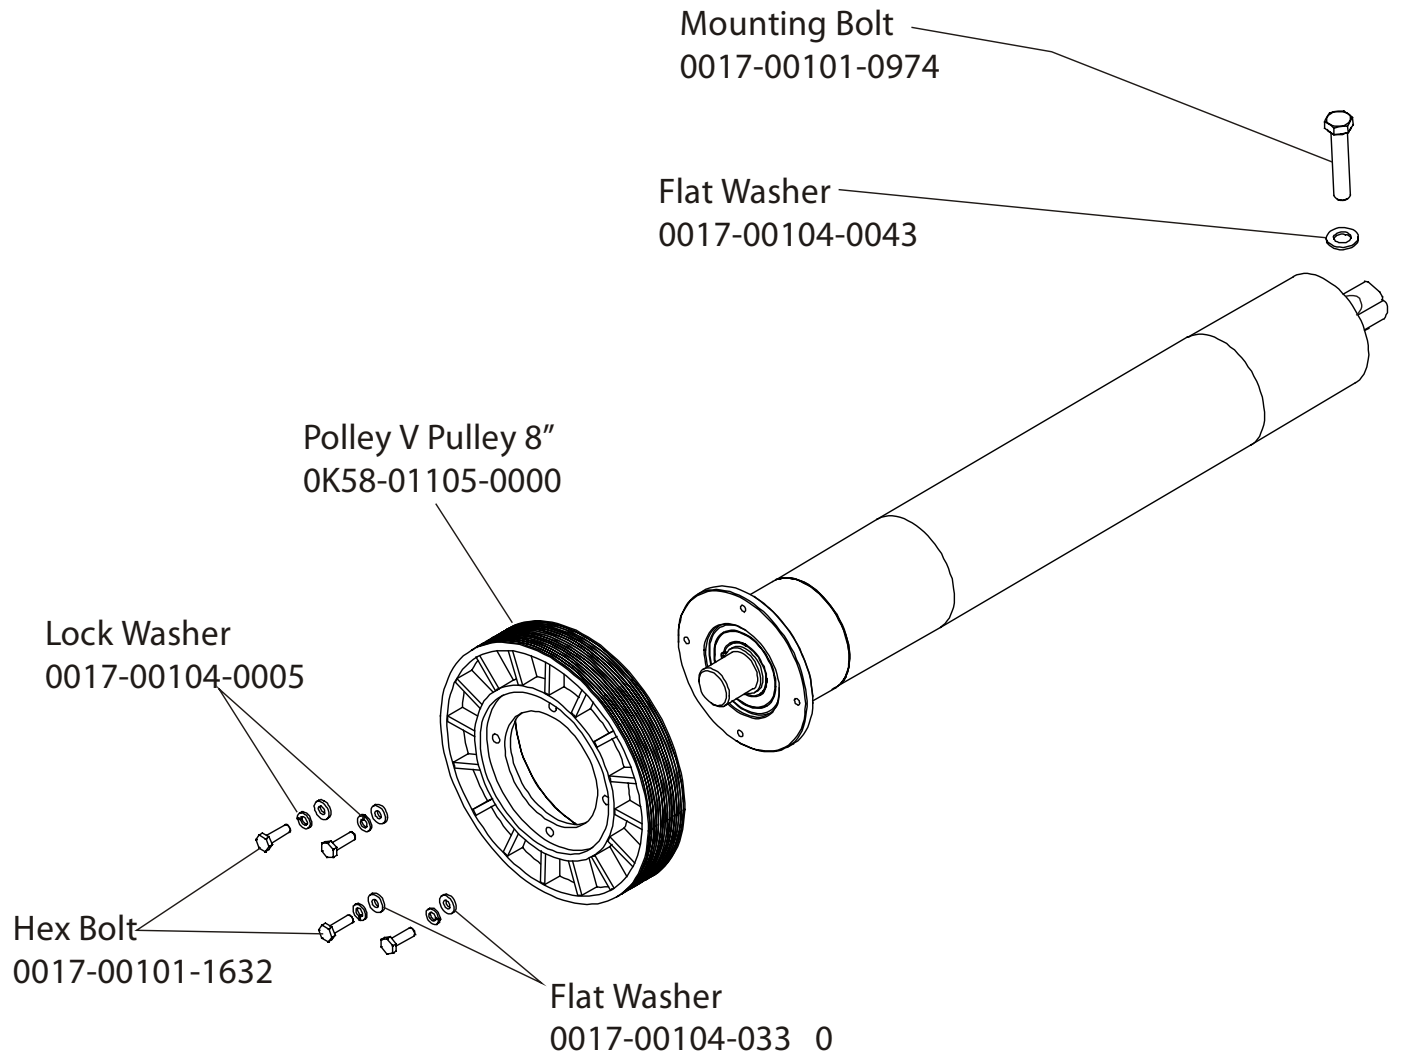

93T-0XXX-01
S/N TTC100000

NOTE: S/N TTC100168 & Below, use Kit No. GK58-00002-0066

Treadmill 93T

Lift Motor and Frame

93T-0XXX-01
S/N TTC100000

Treadmill 93T

Motor Controller Assembly

93T-0XXX-01
S/N TTC100000

Motor Controller Assembly
AK58-00153-0001 (120v/60Hz)
AK58-00153-0002 (230v/50Hz)

Treadmill 93T
Drive Motor Assembly

93T-0XXX-01
S/N TTC100000

Treadmill 93T
Wax Components

93T-0XXX-01
S/N TTC100000

Treadmill 93T
Idler Arm Assembly

93T-0XXX-01
S/N TTC100000

Treadmill 93T
Leveler Assembly AK58-00052-0000

93T-0XXX-01
S/N TTC100000

Treadmill 93T

Power Components Schematic

93T-0XXX-01
S/N TTC100000

Voltage	Power Cable Part No.	Breaker AMP/Part No.
120v	GK58-00002-0061	Not Used
100v	GK58-00002-0062	4 AMP/0017-00003-0950
200v	GK58-00002-0063	2 AMP/0017-00003-0626
220/230v	GK58-00002-0064	2 AMP/0017-00003-0626
240+	GK58-00002-0065	2 AMP/0017-00003-0626