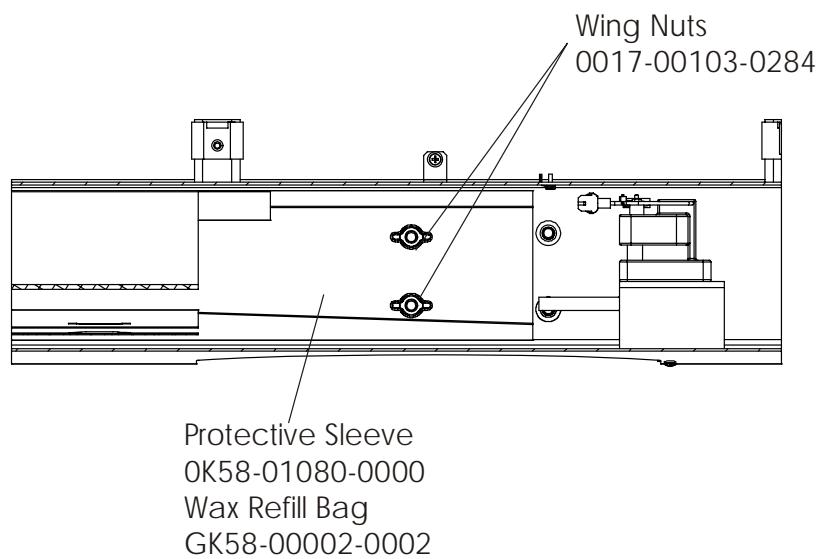

Treadmill 93T
Wax Components

93T-0XXXX-02
S/N TTD100000