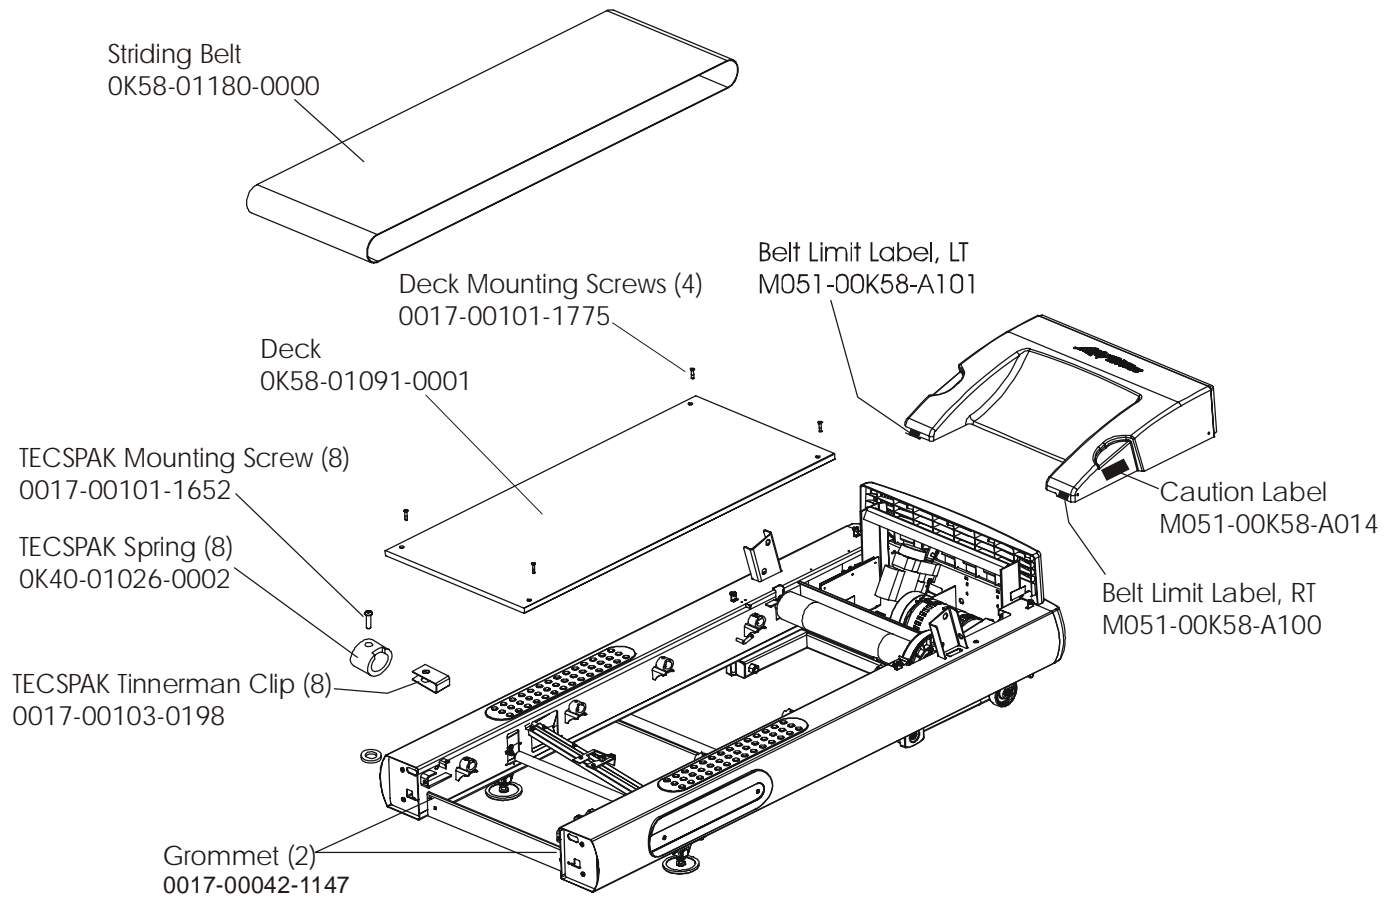

Treadmill 93T

Belt, Deck, Rear Roller

93T-0XXXX-02
S/N TTD100000