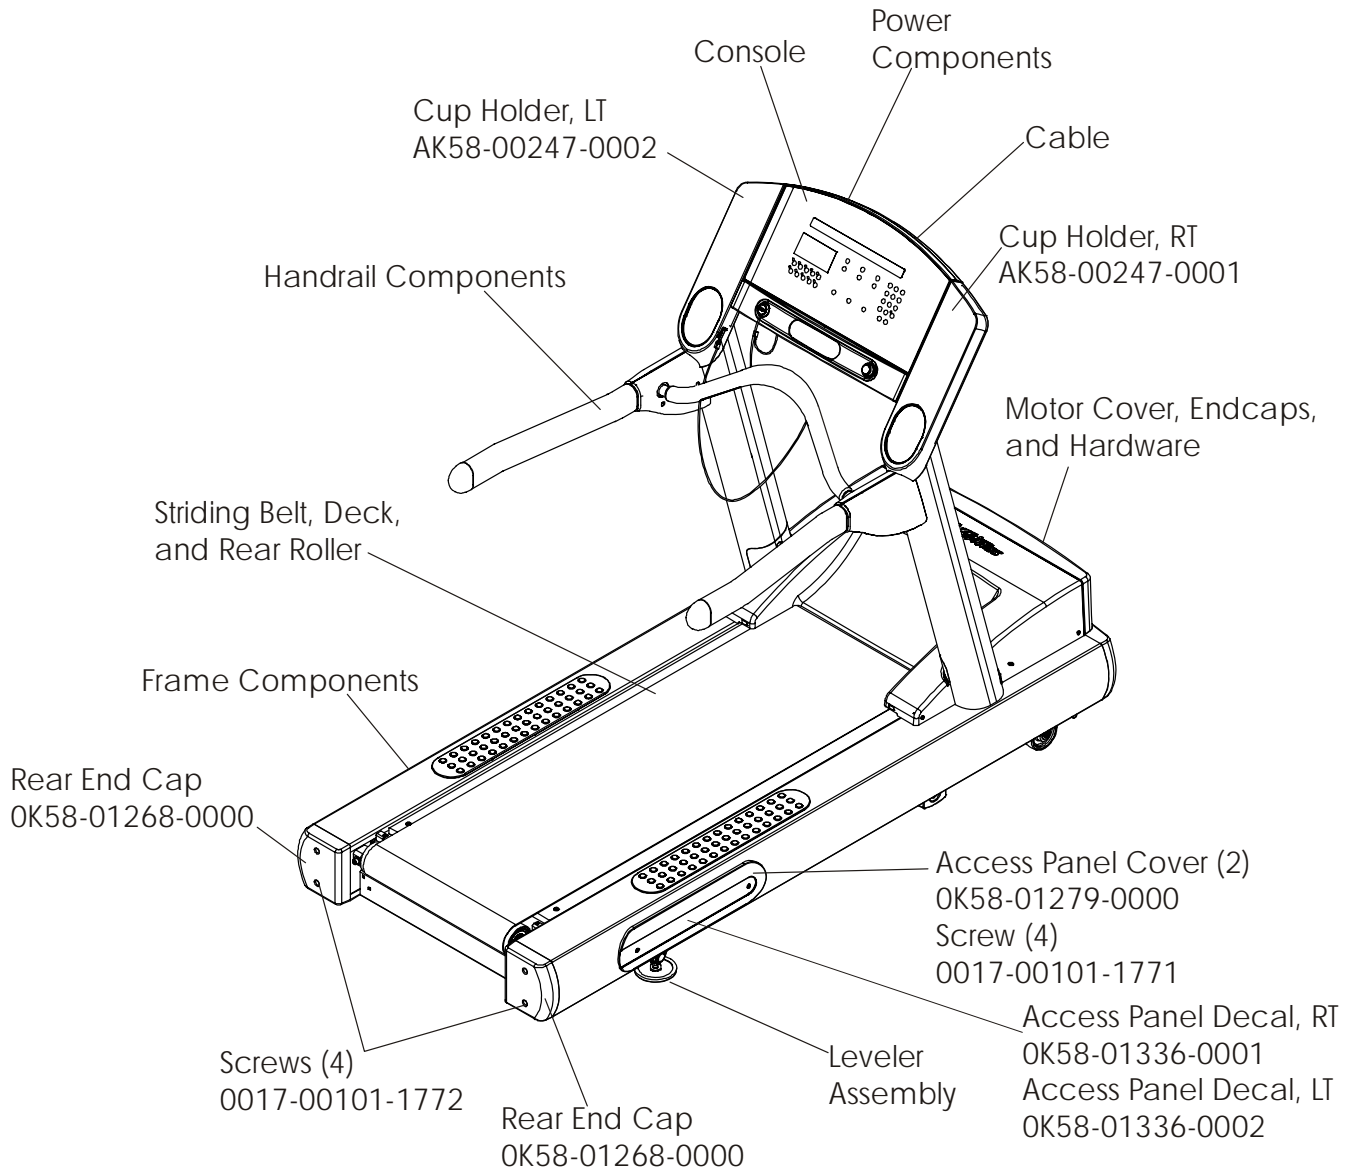

Treadmill 93T
General Assembly

93T-0XXXX-02
S/N TTD100000

Touch-Up Paint	Color	Container
0017-00008-0196	Silver Bullet	Bottle
0017-00008-0197	Silver Bullet	Spray Can
0017-00008-0198	Stealth Gray	Bottle
0017-00008-0199	Stealth Gray	Spray Can

Manual/Video	Part Number
Operation Manual, Eng	M051-00K58-B081
Service Manual	M051-00K58-A097
Installation Video	M051-00K58-A098
Service Video	M051-00K58-A099

Treadmill 93T

Frame Assembly

93T-0XXXX-02
S/N TTD100000