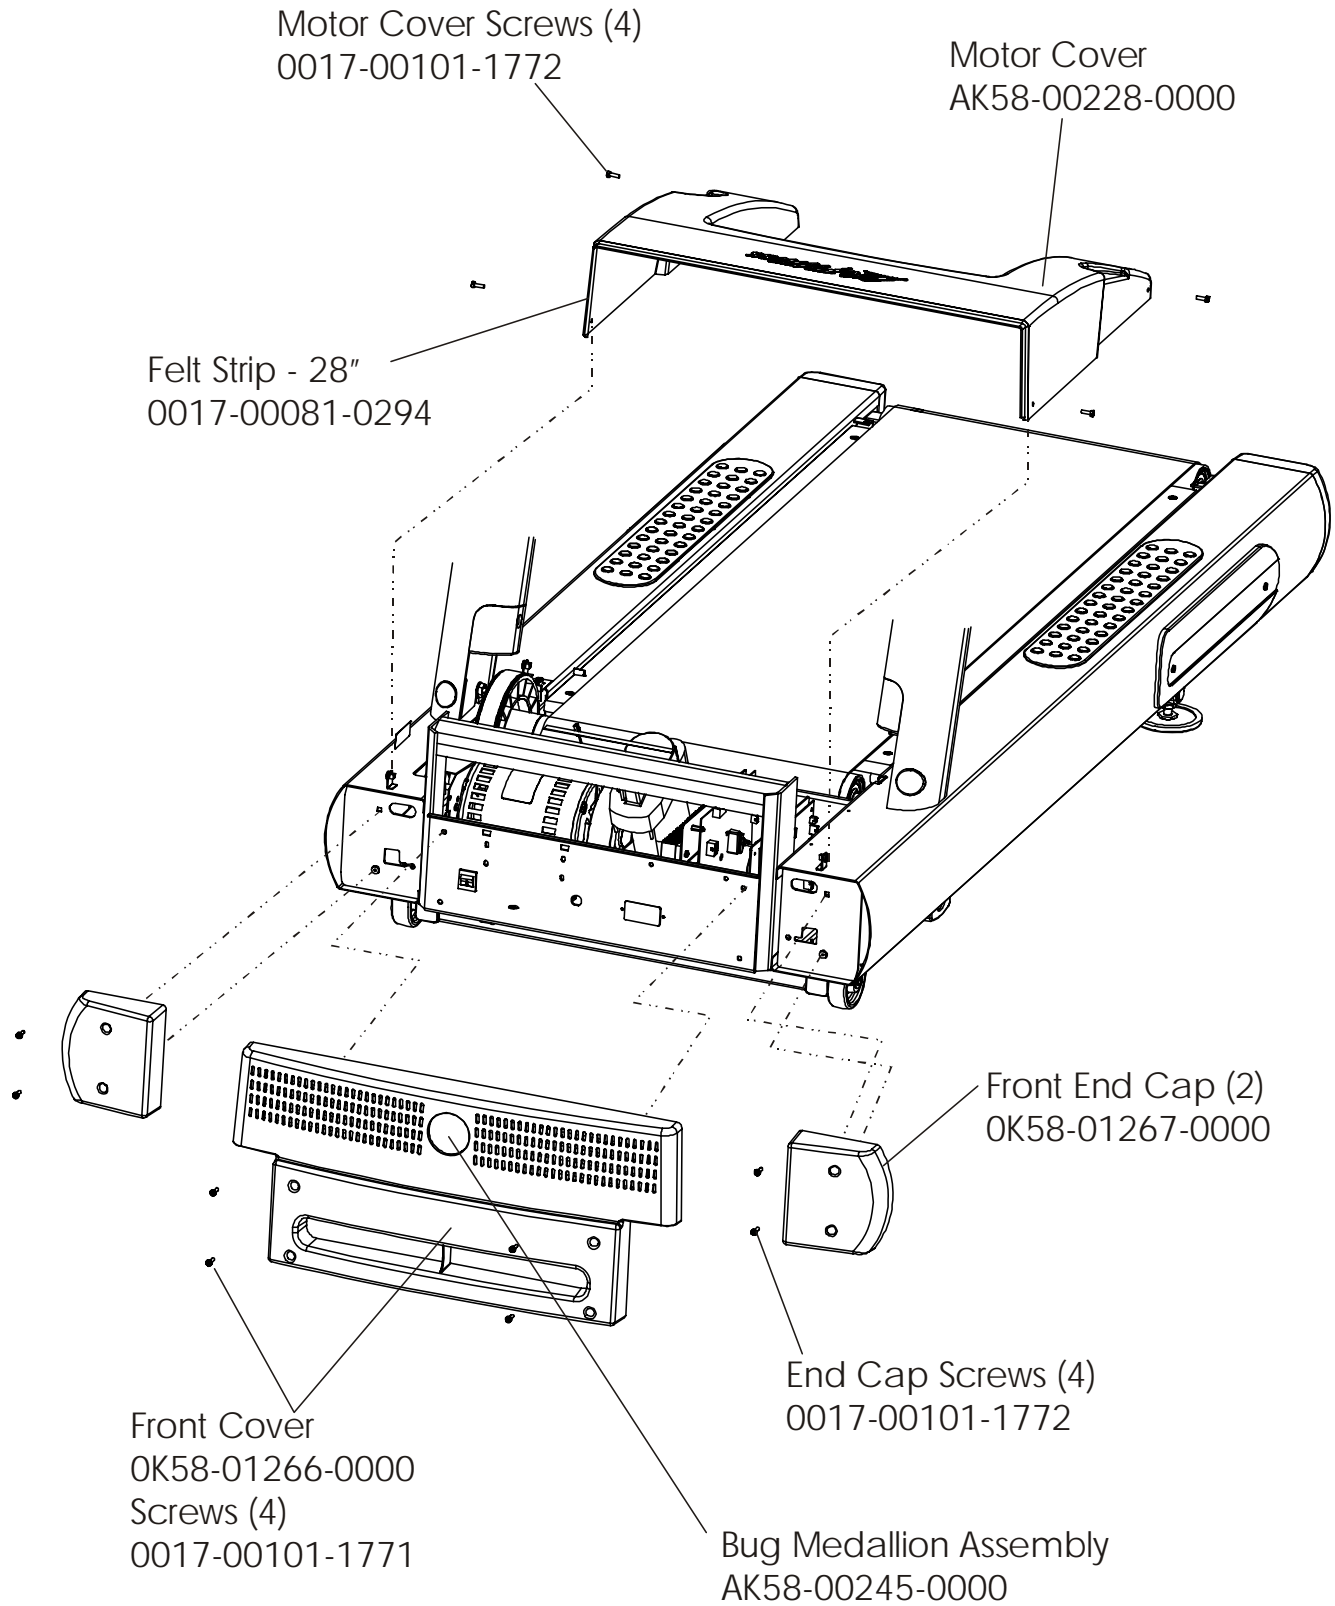

Treadmill 93T

Handrail Assembly

93T-0XXXX-02
S/N TTD100000

Hardware Bag Assembly AK58-00227-0001

Treadmill 93T
Covers, End Caps, Hardware

93T-0XXXX-02
S/N TTD100000

Treadmill 93T

Belt, Deck, Rear Roller