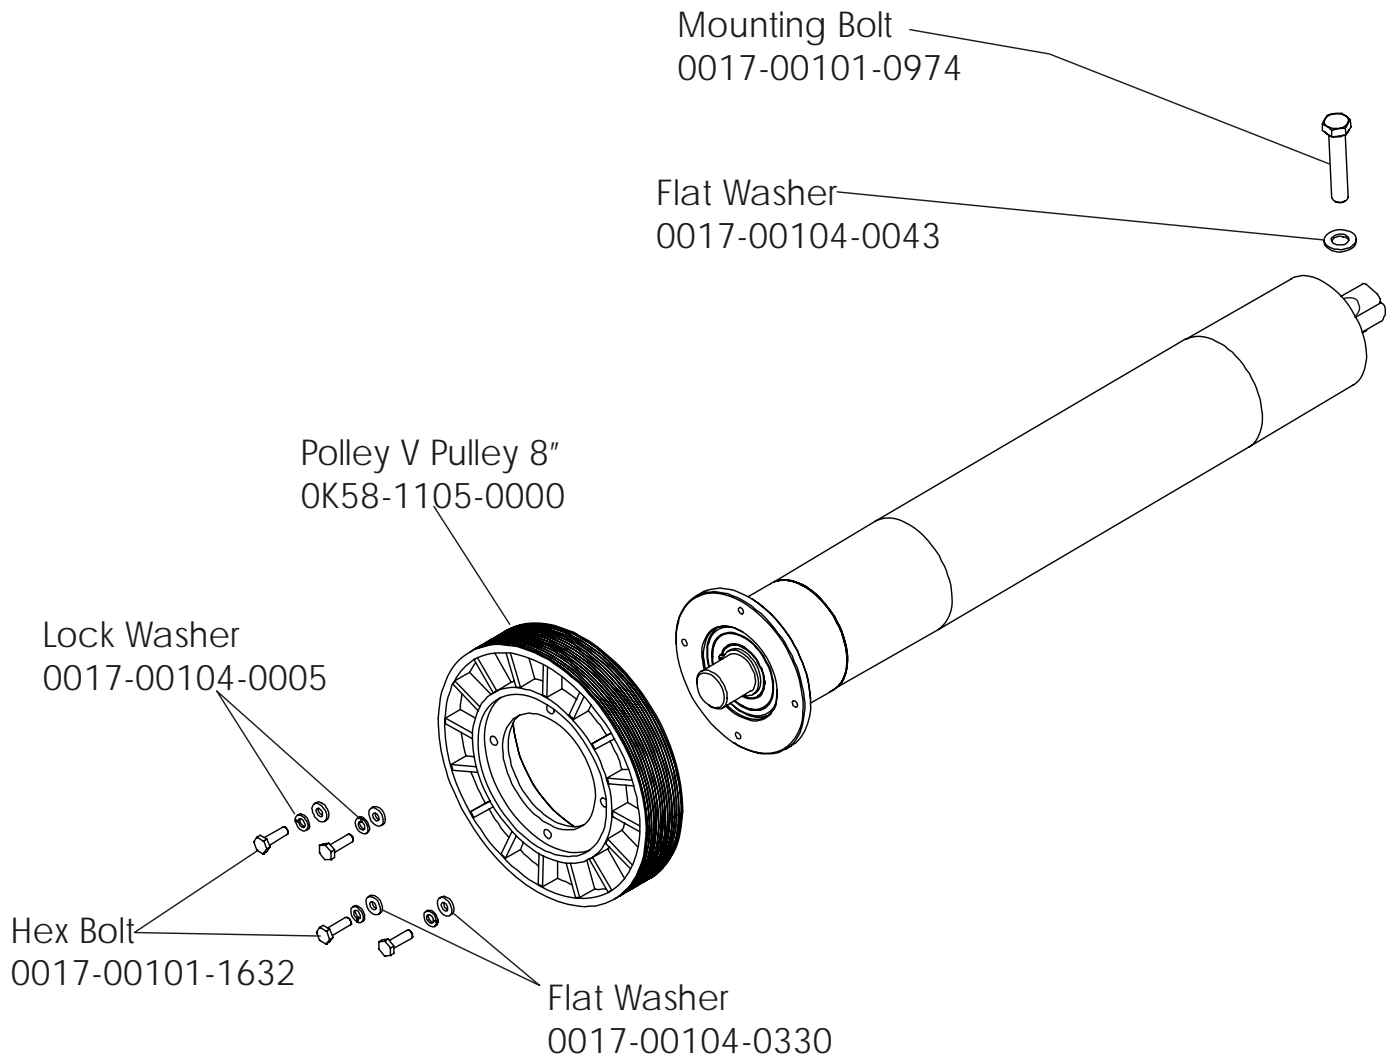

S/N TTD100000

Treadmill 93T
Leveler Assembly AK58-00370-0000

93T-0XXXX-02
S/N TTD100000

Treadmill 93T
Front Roller Assembly AK58-00066-0000

93T-0XXXX-02
S/N TTD100000

Treadmill 93T

Power Components Schematic

93T-0XXXX-02
S/N TTD100000

Voltage	Power Cable Part No.	Breaker AMP/Part No.
100v	AK58-00258-0001	4 AMP/0017-00003-0950
200v	AK58-00258-0002	2 AMP/0017-00003-0626
220/230v	AK58-00258-0003	2 AMP/0017-00003-0626
240+	AK58-00258-0004	2 AMP/0017-00003-0626