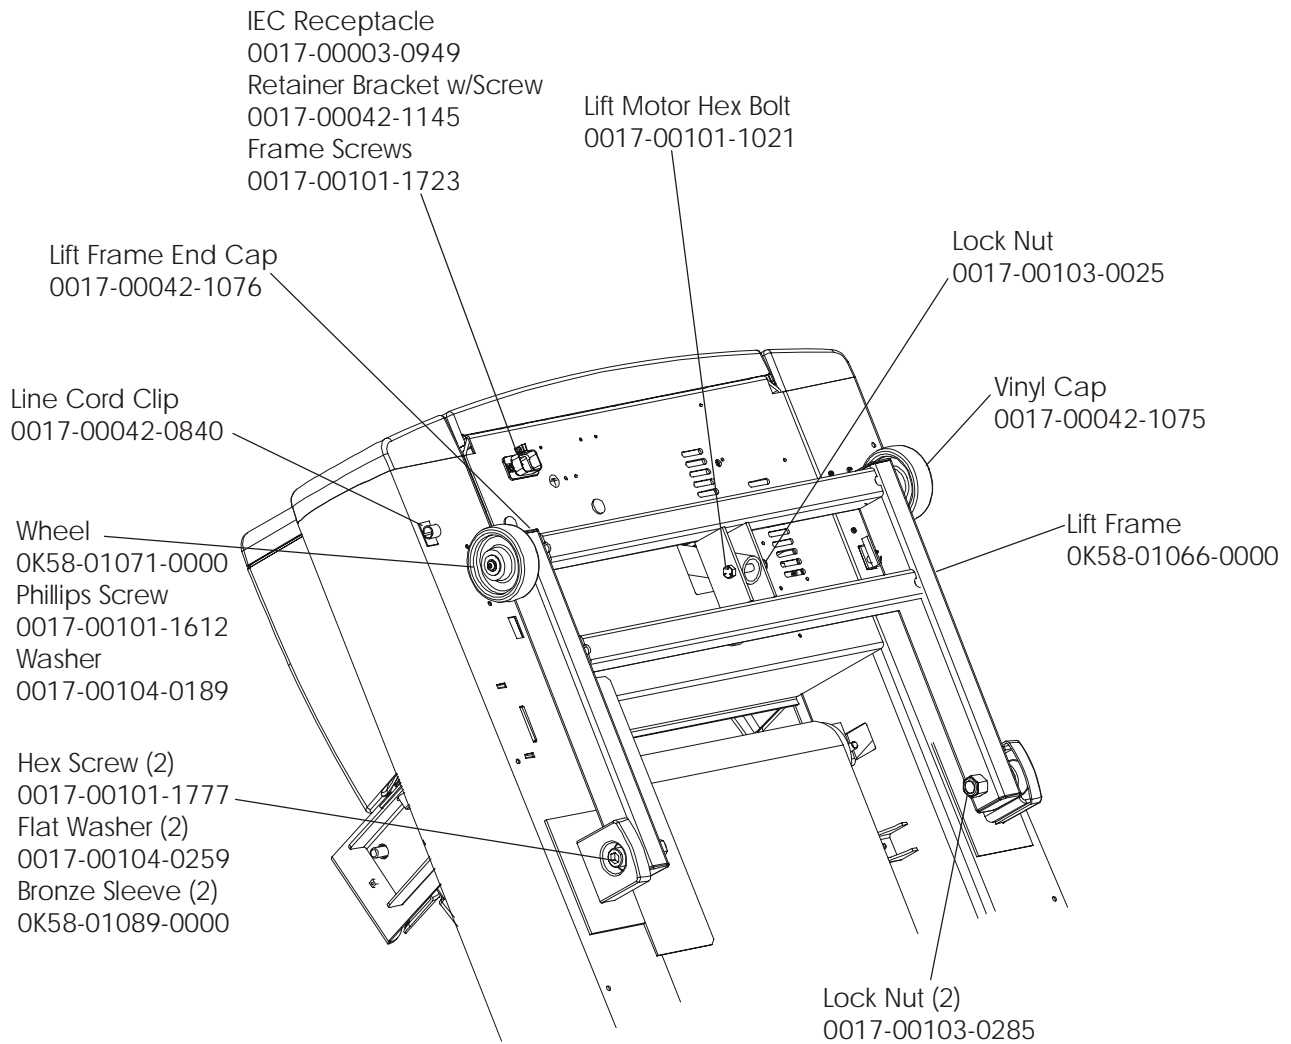

Treadmill 93T

Lift Motor and Frame

93T-0XXXX-02
S/N TTD100000