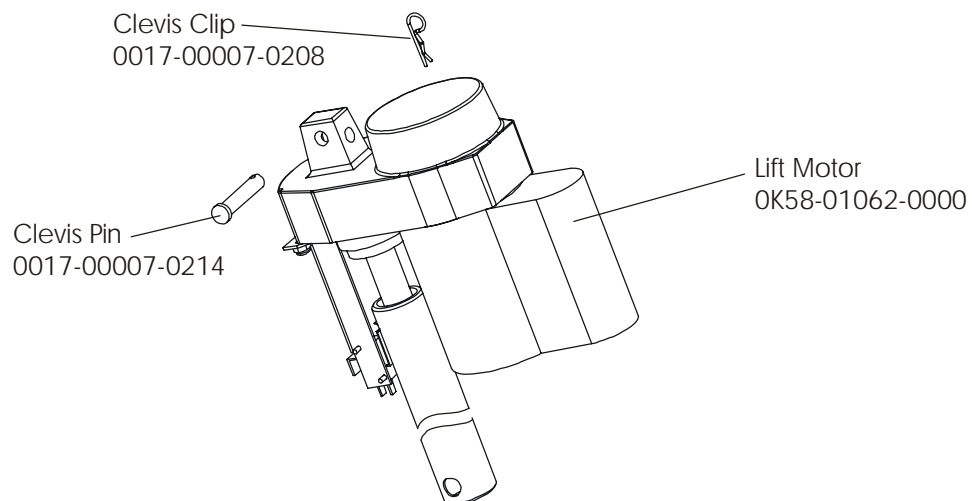

Treadmill 93T

Lift Motor and Frame

93T-0XXXX-02
S/N TTD100000