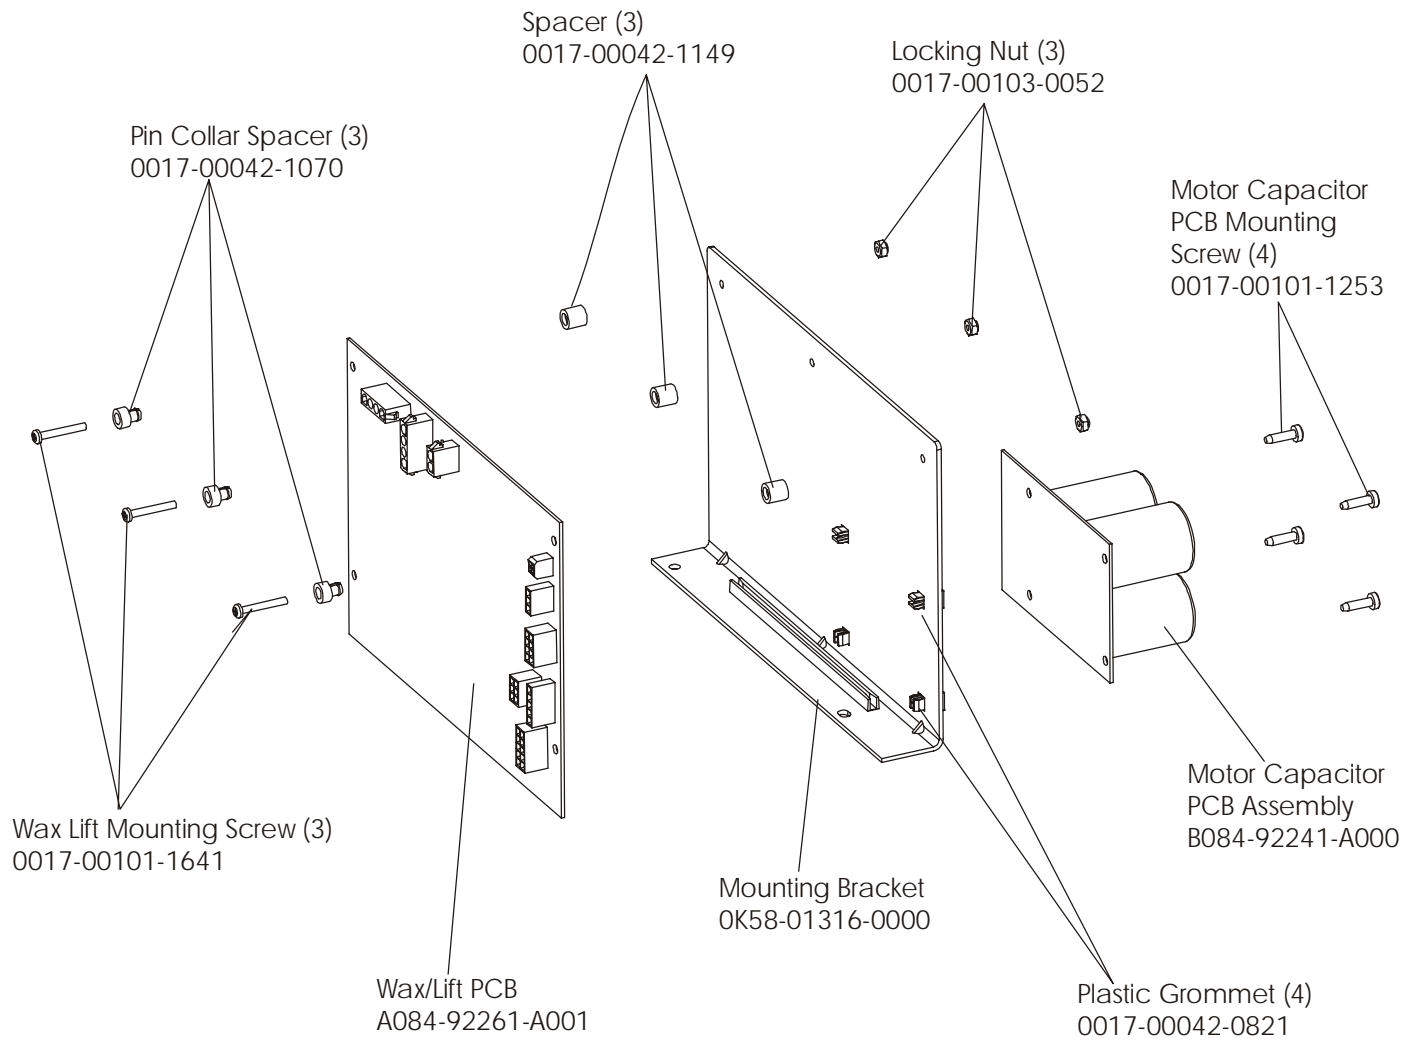

93T-0XXXX-02
S/N TTD100000

Treadmill 93T

Lift Motor and Frame

93T-0XXXX-02
S/N TTD100000

Treadmill 93T

Wax/Lift Assembly

93T-0XXXX-02
S/N TTD100000

Treadmill 93T
Motor Controller Assembly