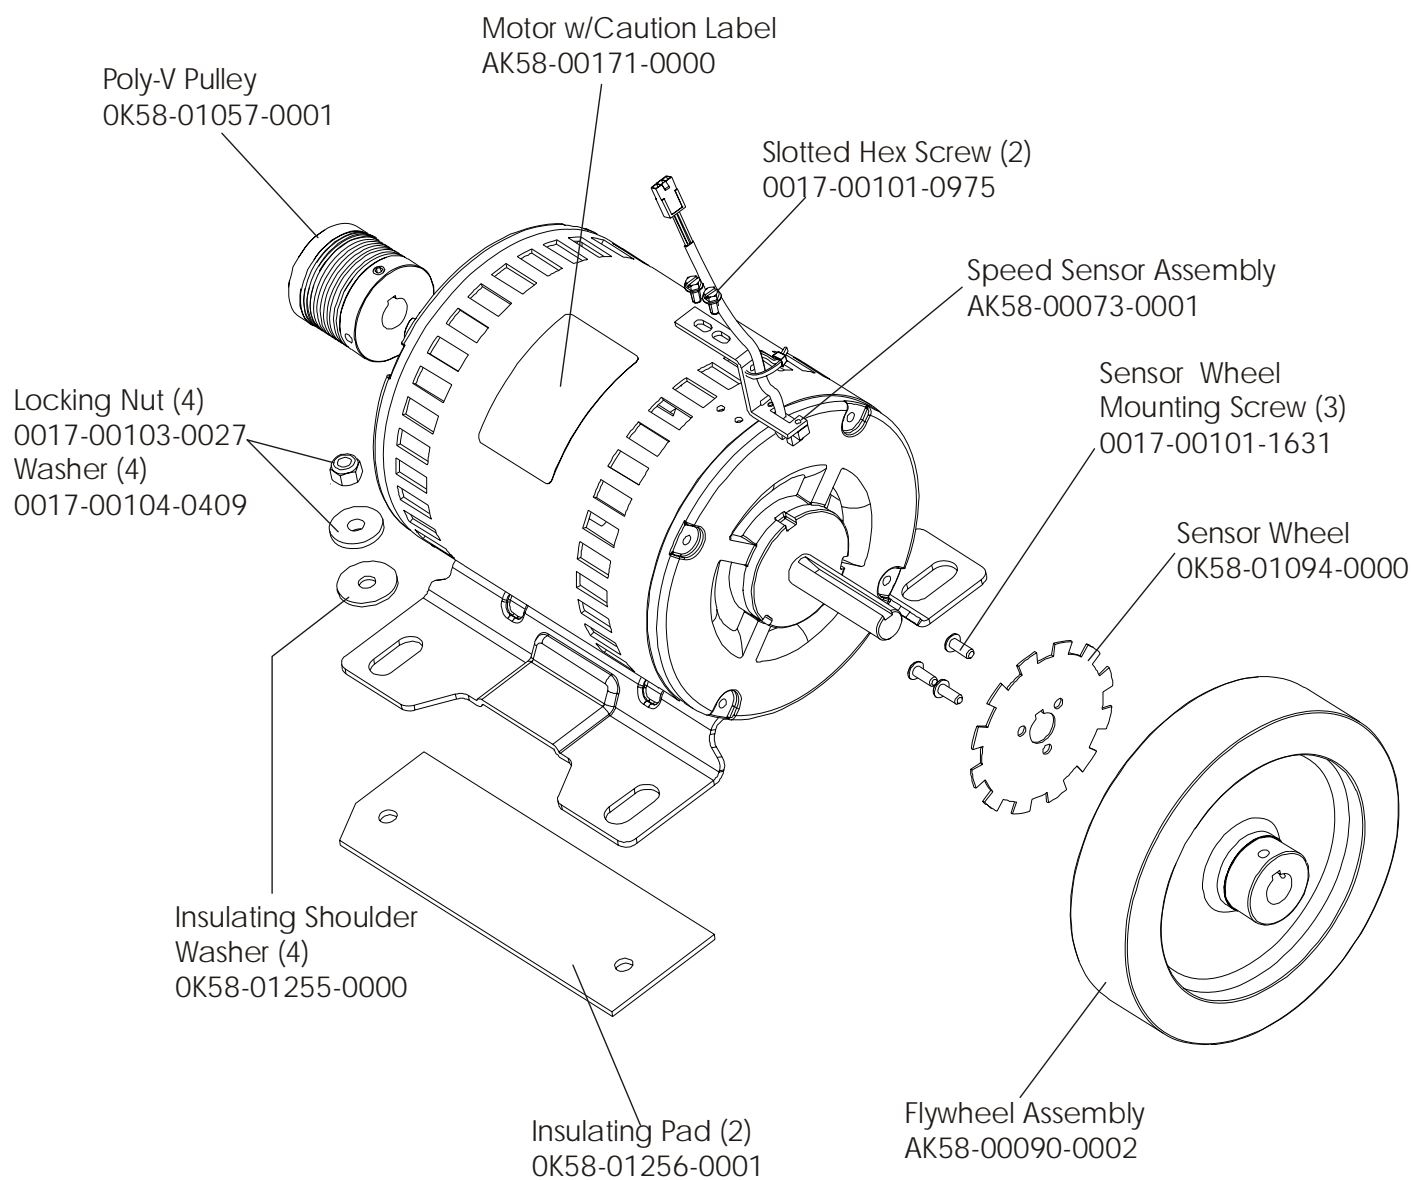

Treadmill 93T

Drive Motor Assembly

93T-0XXXX-02
S/N TTD100000