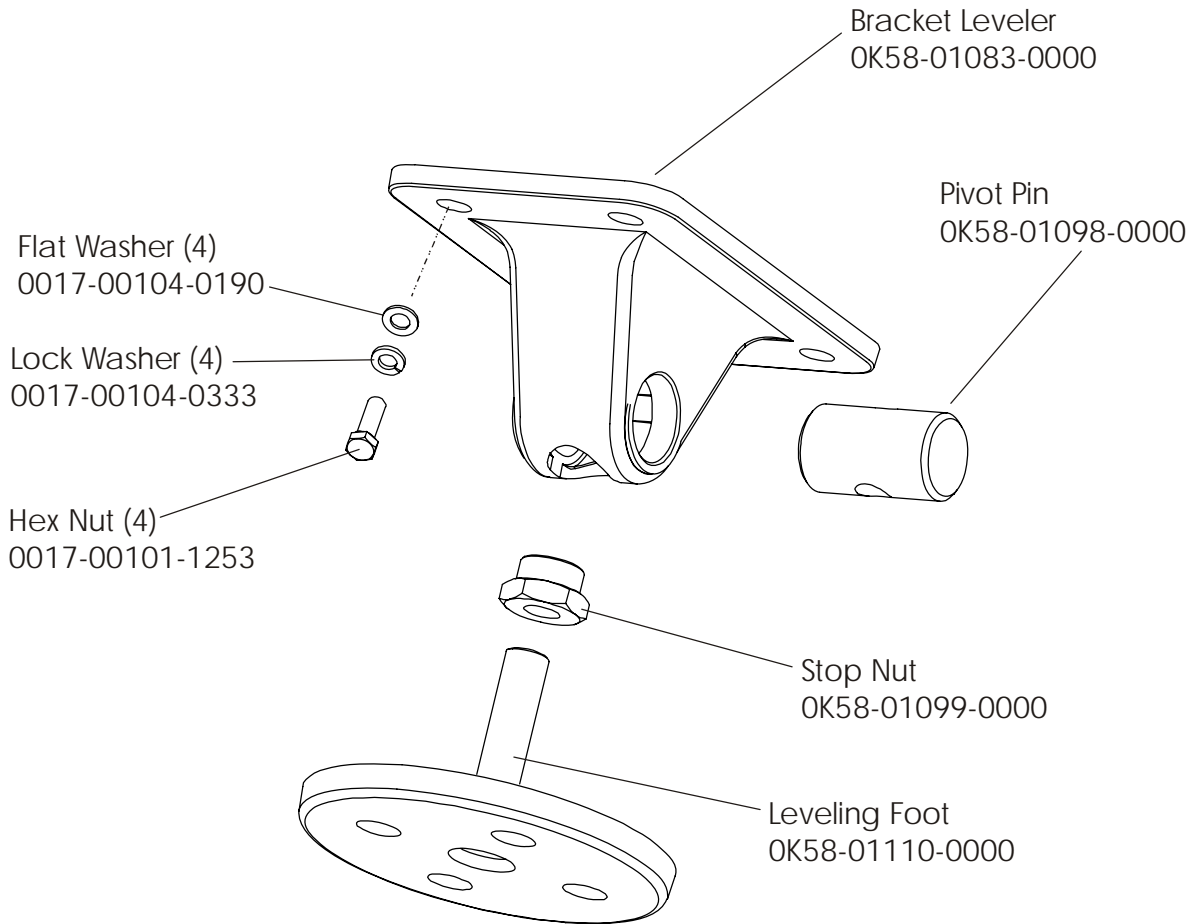

S/N TTD100000

Treadmill 93T
Leveler Assembly AK58-00370-0000

93T-0XXXX-02
S/N TTD100000

Treadmill 93T
Front Roller Assembly AK58-00066-0000

93T-0XXXX-02
S/N TTD100000

Treadmill 93T

Power Components Schematic