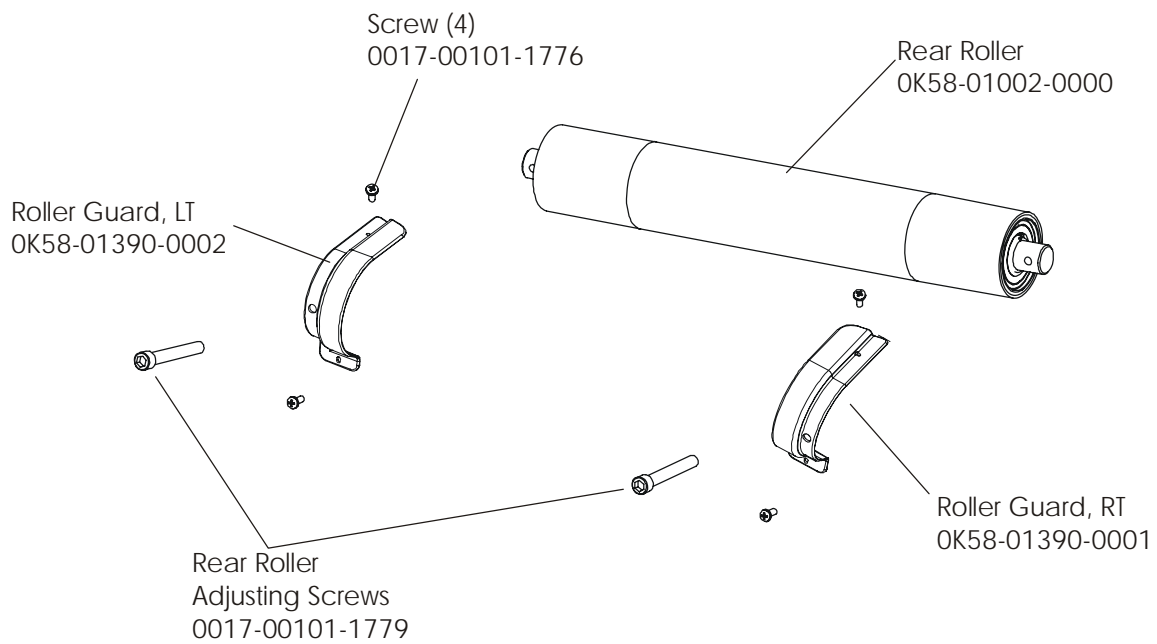

Treadmill 93T

Belt, Deck, Rear Roller

93T-0XXXX-02
S/N TTD100000