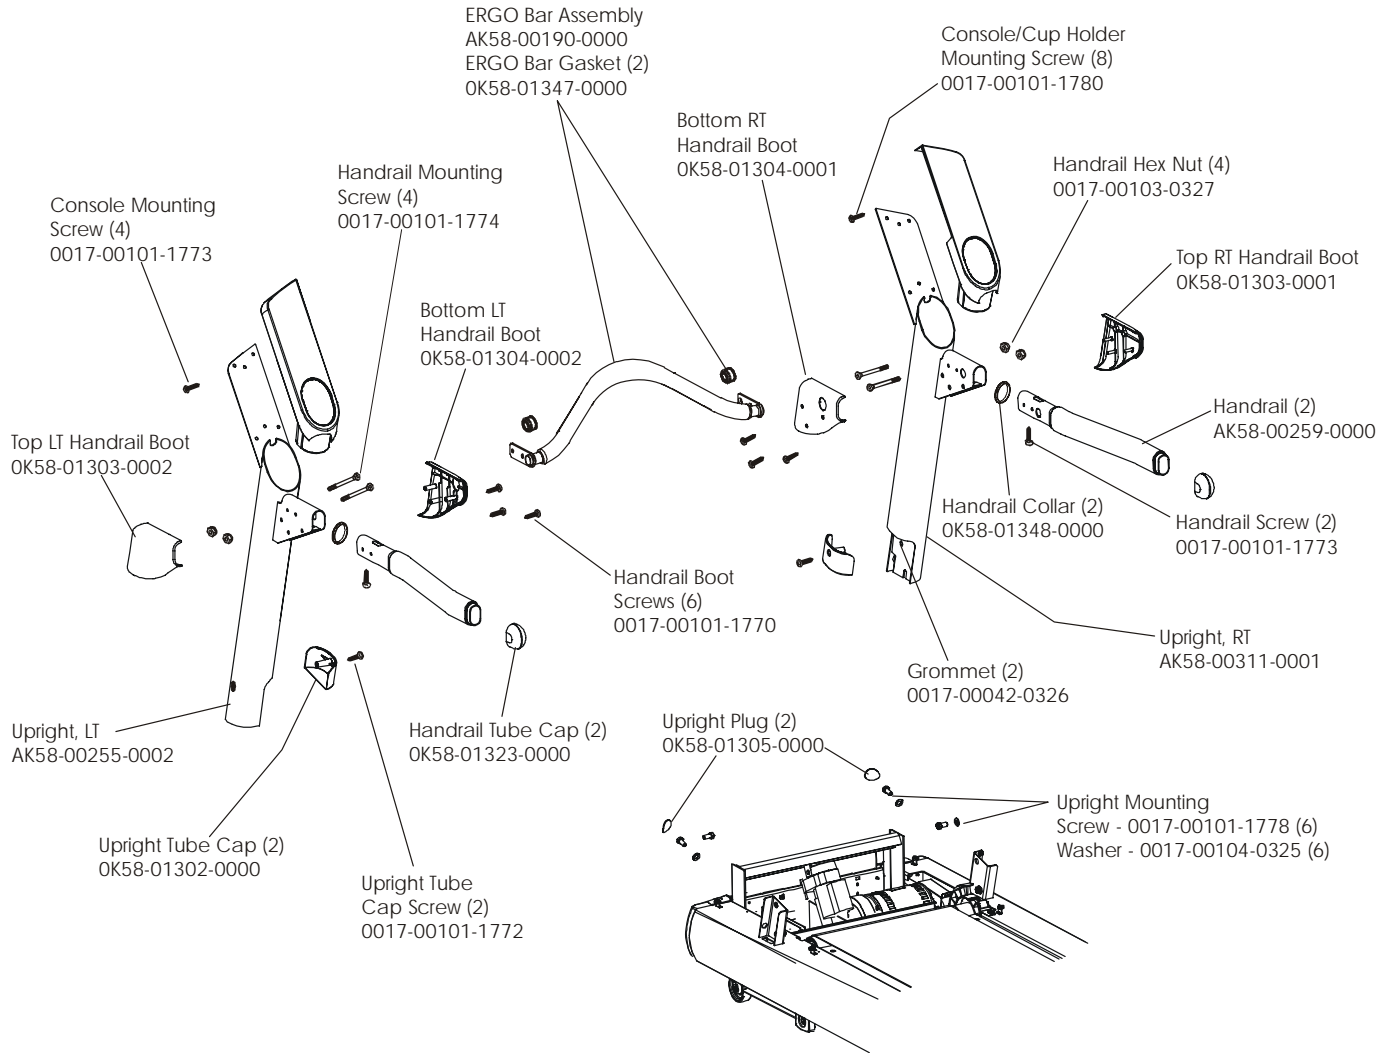

Manual/Video	Part Number
Operation Manual, Eng	M051-00K58-B081
Service Manual	M051-00K58-A097
Installation Video	M051-00K58-A098
Service Video	M051-00K58-A099

Treadmill 93T

Frame Assembly

93T-0XXXX-02
S/N TTD100000

Treadmill 93T

Console Assembly

93T-0XXXX-02
S/N TTD100000

Console Assembly	Overlay Switch Bezel Assy	Language
AK58-00198-0001	AK58-00204-0001	Eng/Met
AK58-00198-0002	AK58-00204-0001	Eng/Eur
AK58-00198-0003	AK58-00204-0003	German
AK58-00198-0004	AK58-00204-0004	Spanish
AK58-00198-0006	AK58-00204-0006	Japanese
AK58-00198-0007	AK58-00204-0007	French
AK58-00198-0008	AK58-00204-0008	Italian
AK58-00198-0009	AK58-00204-0009	Dutch
AK58-00198-00010	AK58-00204-00010	Portuguese
AK58-00198-00011	AK58-00204-00011	Chinese

Treadmill 93T

Handrail Assembly

93T-0XXXX-02
S/N TTD100000

Hardware Bag Assembly AK58-00227-0001

Treadmill 93T
Covers, End Caps, Hardware

93T-0XXXX-02
S/N TTD100000

Treadmill 93T

Belt, Deck, Rear Roller

93T-0XXXX-02
S/N TTD100000

Treadmill 93T

Lift Motor and Frame

93T-0XXXX-02
S/N TTD100000

Treadmill 93T

Wax/Lift Assembly

93T-0XXXX-02
S/N TTD100000

Treadmill 93T
Motor Controller Assembly