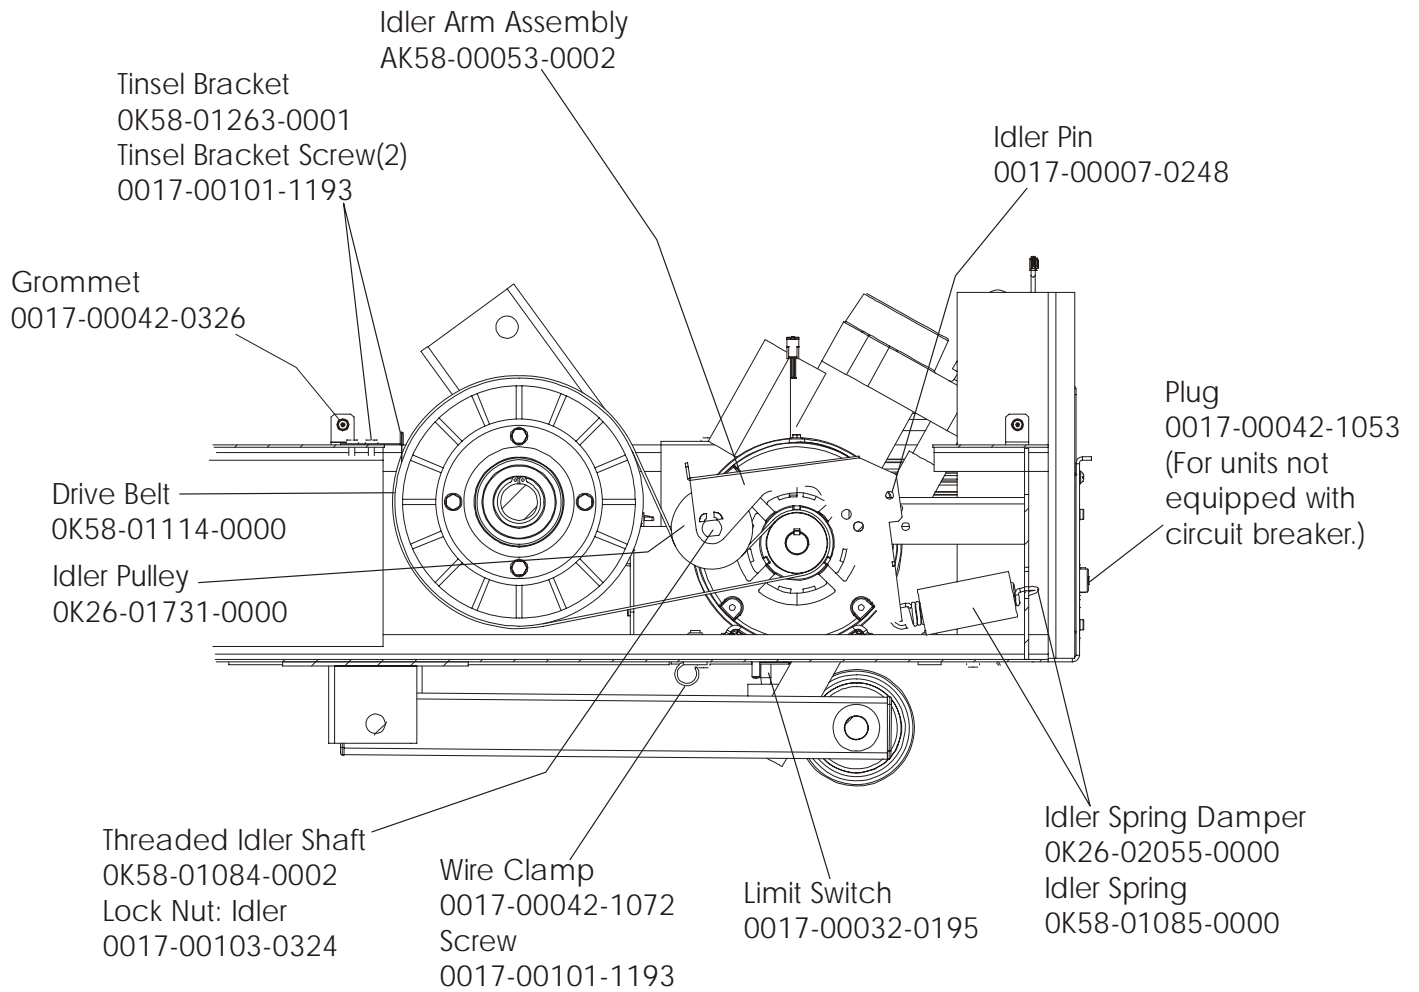

S/N TTD100000

Treadmill 93T
Leveler Assembly AK58-00370-0000

93T-0XXXX-02
S/N TTD100000

Treadmill 93T
Front Roller Assembly AK58-00066-0000

93T-0XXXX-02
S/N TTD100000

Treadmill 93T

Power Components Schematic