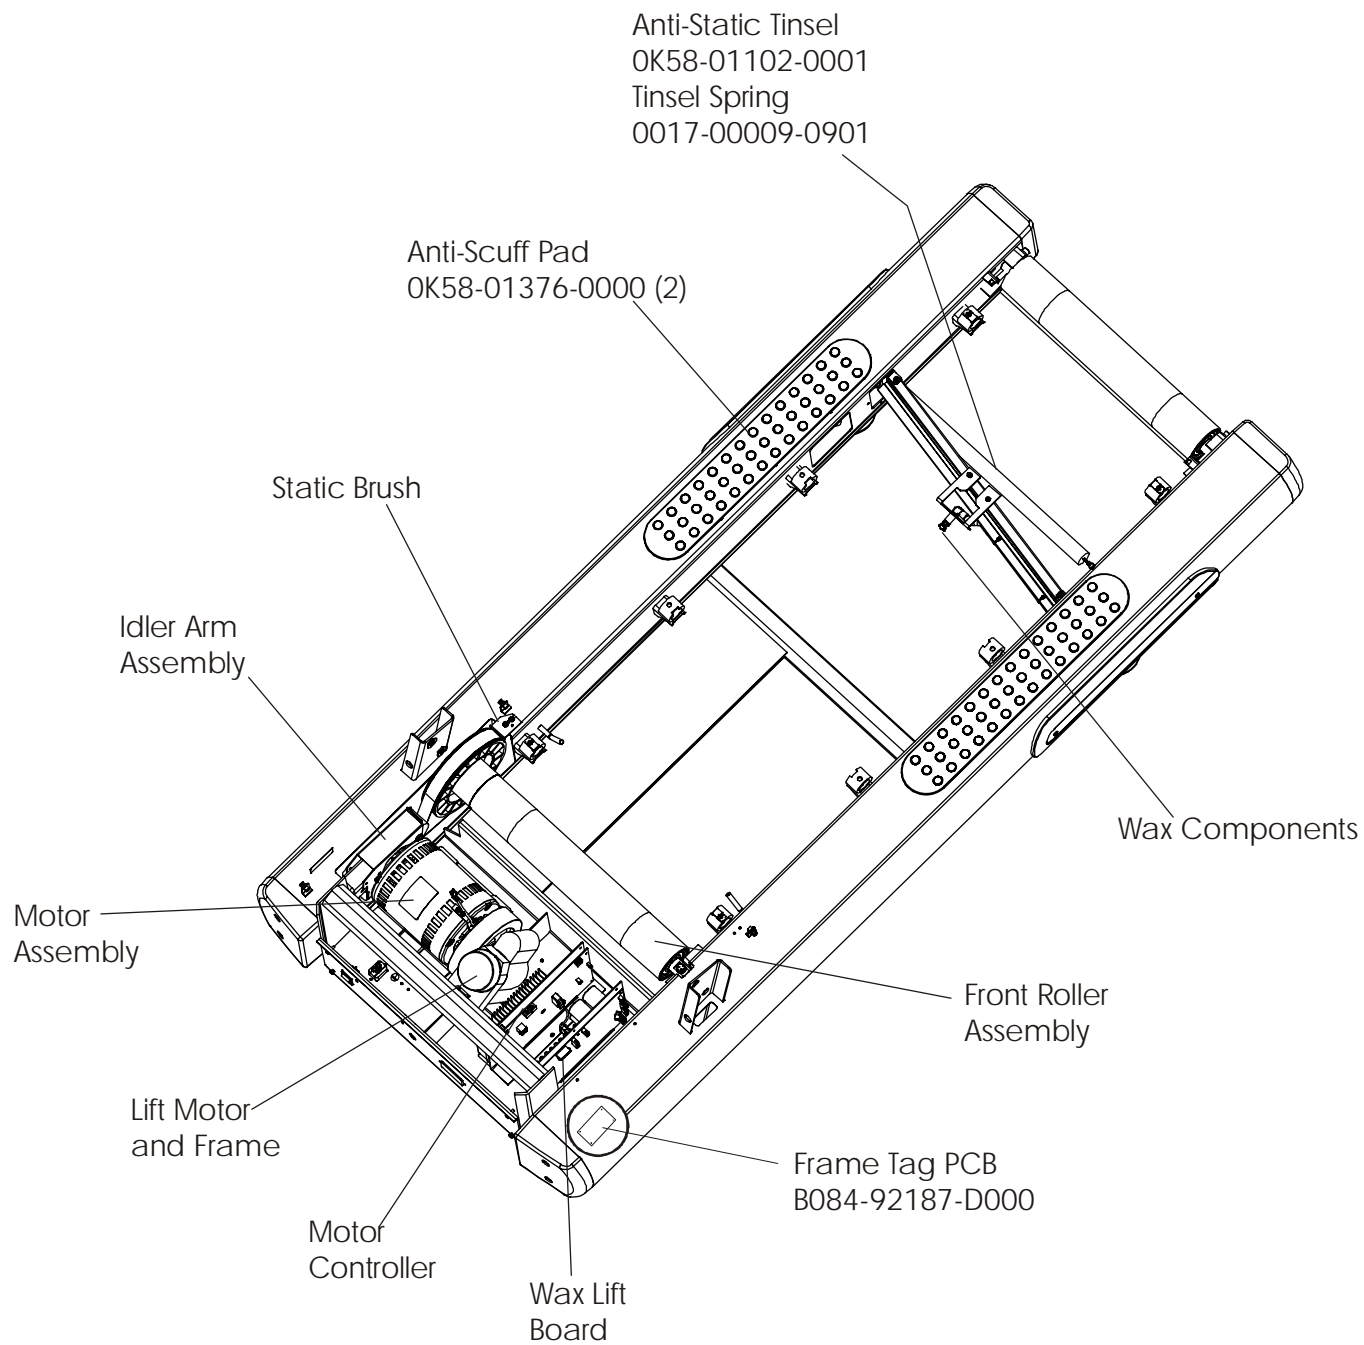

Treadmill 93T
General Assembly

93T-0XXXX-02
S/N TTD100000

Touch-Up Paint	Color	Container
0017-00008-0196	Silver Bullet	Bottle
0017-00008-0197	Silver Bullet	Spray Can
0017-00008-0198	Stealth Gray	Bottle
0017-00008-0199	Stealth Gray	Spray Can

Manual/Video	Part Number
Operation Manual, Eng	M051-00K58-B081
Service Manual	M051-00K58-A097
Installation Video	M051-00K58-A098
Service Video	M051-00K58-A099

Treadmill 93T

Frame Assembly

93T-0XXXX-02
S/N TTD100000

Treadmill 93T

Console Assembly

93T-0XXXX-02
S/N TTD100000

Console Assembly	Overlay Switch Bezel Assy	Language
AK58-00198-0001	AK58-00204-0001	Eng/Met
AK58-00198-0002	AK58-00204-0001	Eng/Eur
AK58-00198-0003	AK58-00204-0003	German
AK58-00198-0004	AK58-00204-0004	Spanish
AK58-00198-0006	AK58-00204-0006	Japanese
AK58-00198-0007	AK58-00204-0007	French
AK58-00198-0008	AK58-00204-0008	Italian
AK58-00198-0009	AK58-00204-0009	Dutch
AK58-00198-00010	AK58-00204-00010	Portuguese
AK58-00198-00011	AK58-00204-00011	Chinese

93T-0XXXX-02
S/N TTD100000

Treadmill 93T

Lift Motor and Frame

93T-0XXXX-02
S/N TTD100000

Treadmill 93T

Wax/Lift Assembly

93T-0XXXX-02
S/N TTD100000

Treadmill 93T
Motor Controller Assembly