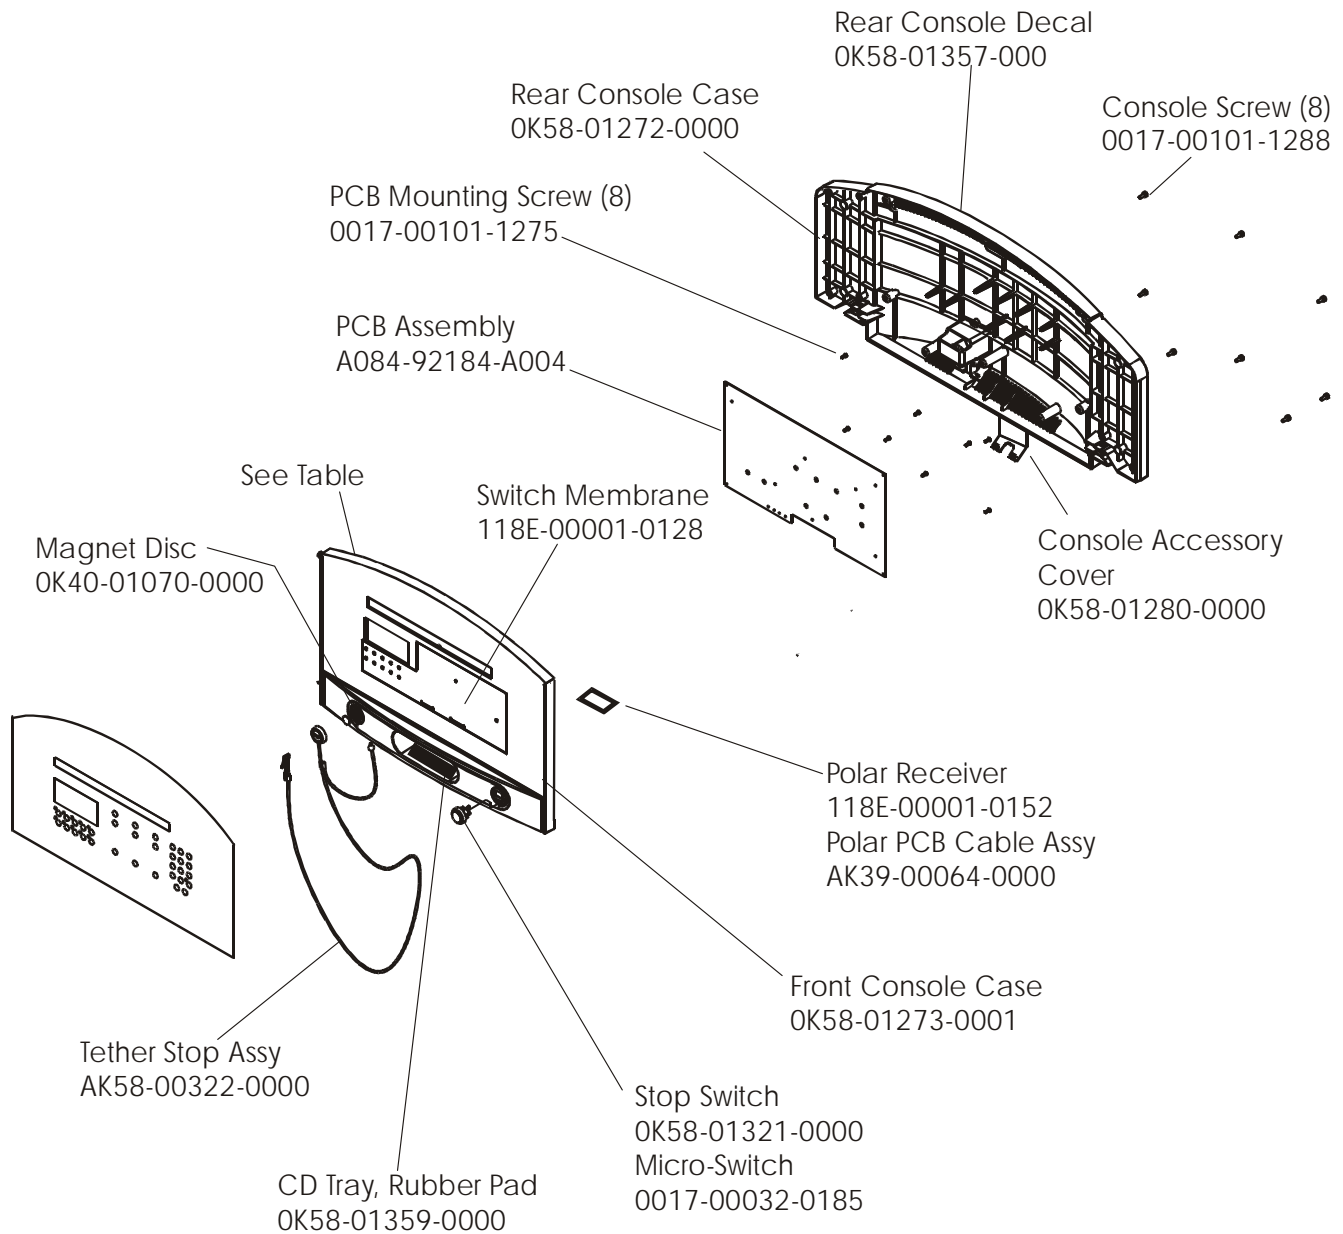

Treadmill 93T
General Assembly

93T-0XXXX-02
S/N TTD100000

Touch-Up Paint	Color	Container
0017-00008-0196	Silver Bullet	Bottle
0017-00008-0197	Silver Bullet	Spray Can
0017-00008-0198	Stealth Gray	Bottle
0017-00008-0199	Stealth Gray	Spray Can

Manual/Video	Part Number
Operation Manual, Eng	M051-00K58-B081
Service Manual	M051-00K58-A097
Installation Video	M051-00K58-A098
Service Video	M051-00K58-A099

Treadmill 93T

Frame Assembly

93T-0XXXX-02
S/N TTD100000

Treadmill 93T

Console Assembly

93T-0XXXX-02
S/N TTD100000

Console Assembly	Overlay Switch Bezel Assy	Language
AK58-00198-0001	AK58-00204-0001	Eng/Met
AK58-00198-0002	AK58-00204-0001	Eng/Eur
AK58-00198-0003	AK58-00204-0003	German
AK58-00198-0004	AK58-00204-0004	Spanish
AK58-00198-0006	AK58-00204-0006	Japanese
AK58-00198-0007	AK58-00204-0007	French
AK58-00198-0008	AK58-00204-0008	Italian
AK58-00198-0009	AK58-00204-0009	Dutch
AK58-00198-00010	AK58-00204-00010	Portuguese
AK58-00198-00011	AK58-00204-00011	Chinese