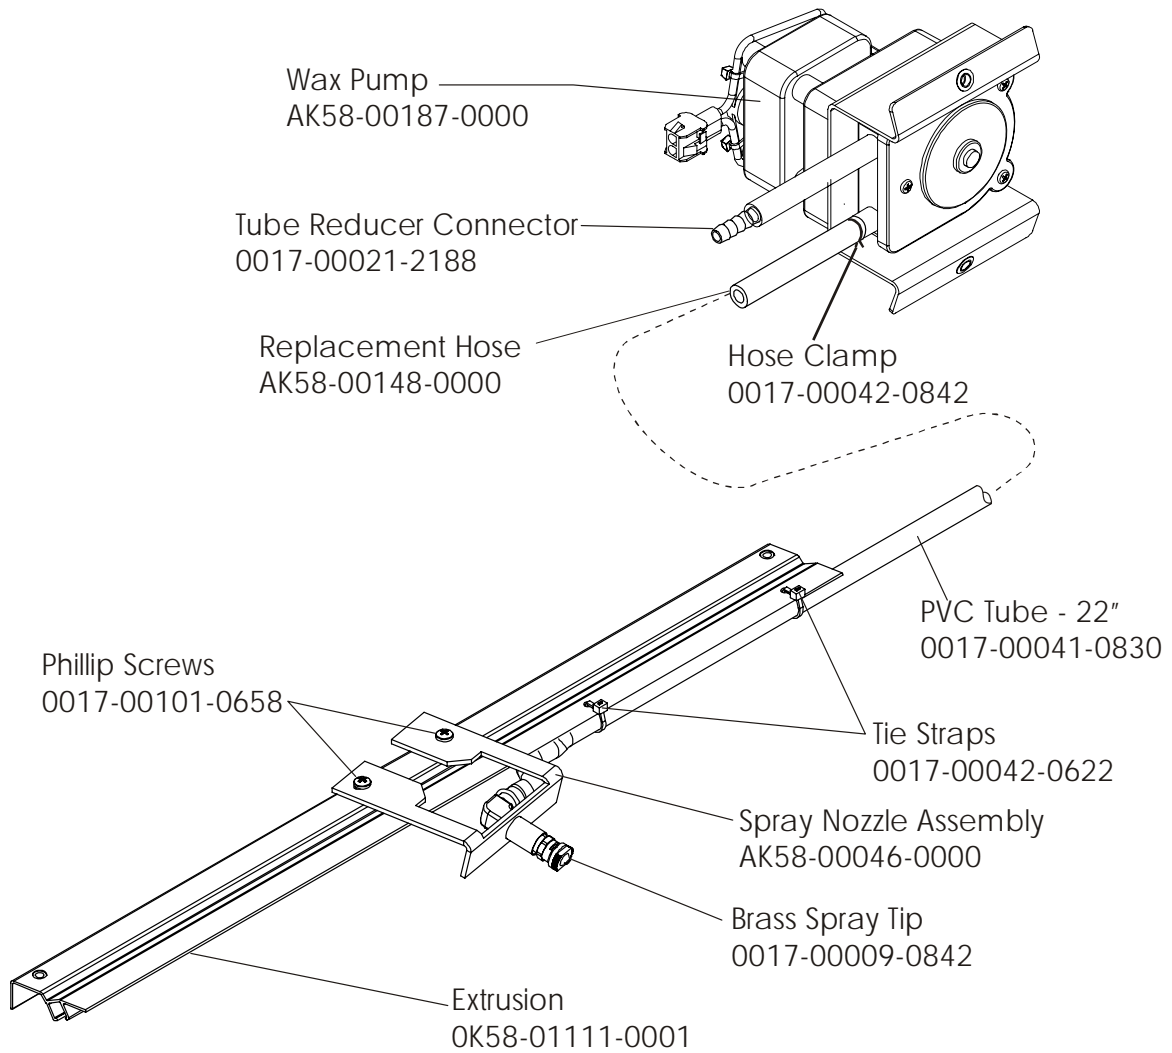

Treadmill 93T
Wax Components

93T-0XXXX-02
S/N TTD100000