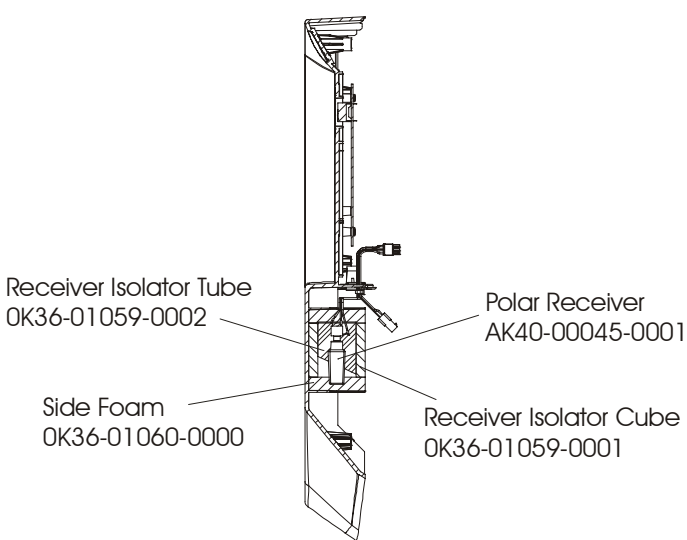

General Assembly

**END OF LIFE**

Operation Manual TR90/85	M051- 00K20-A371
Service Manual TR90/85/T9i	M051-00K60-A013

Console Assembly (1 of 3)

---

TR8500 Console Assembly		TR8500 Overlay Bezel	
AK60-00015-0001	Eng/Met	AK60-00012-0001	Eng/Met
AK60-00015-0003	Ger/Met	AK60-00012-0003	Ger/Met
AK60-00015-0004	Spn/Met	AK60-00012-0004	Spn/Met
AK60-00015-0006	Jap/Met	AK60-00012-0006	Jap/Met
AK60-00015-0007	Frn/Met	AK60-00012-0007	Frn/Met
AK60-00015-0008	Itl/Met	AK60-00012-0008	Itl/Met
AK60-00015-0009	Dut/Met	AK60-00012-0009	Dut/Met
AK60-00015-0010	Por/Met	AK60-00012-0010	Por/Met

Console Assembly (2 of 3)

Console Assembly (3 of 3)

---

Left Wire Cover  
OK60-01041-0001

Right Wire Cover  
OK60-01041-0002

Rear Decal  
OK58-01129-0000

Phillips Screw(9)  
0017-00101-1288

Console Rear Case  
OK60-01072-000

Motor Cover, Leveler, and End Caps

---

ERGO Bar and Upright Assembly

Accessory Trays

---

Belt, Deck, and Rollers

---

Striding Belt