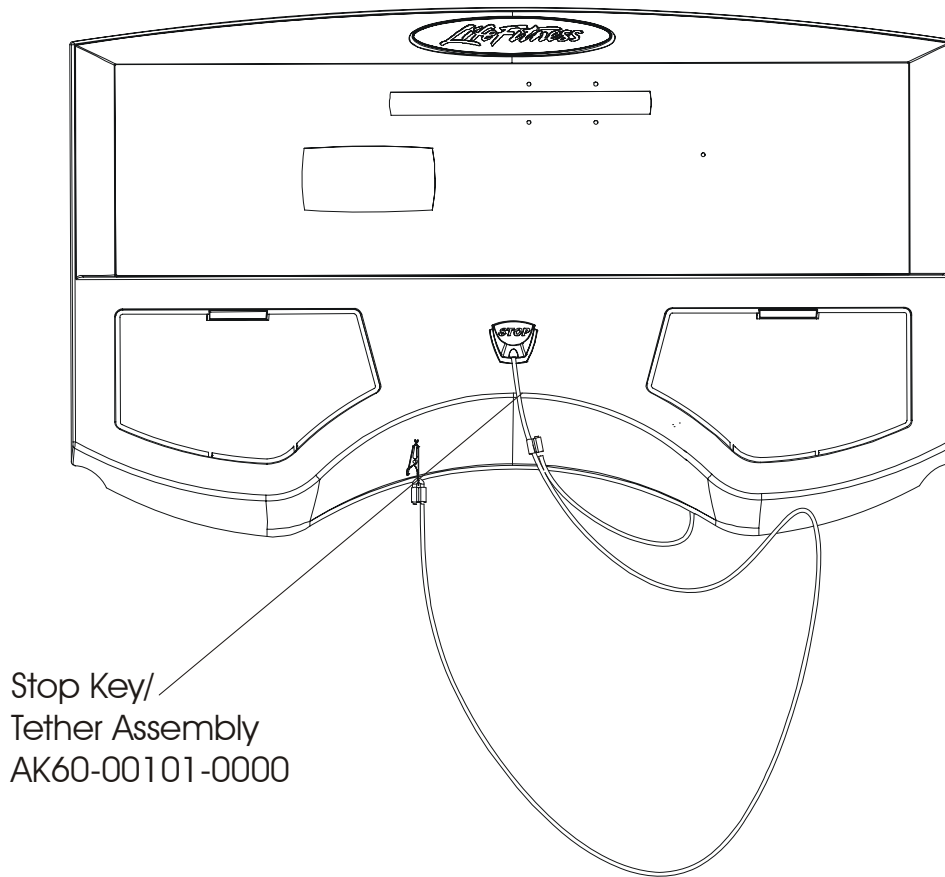

General Assembly

**END OF LIFE**

Operation Manual TR90/85	M051- 00K20-A371
Service Manual TR90/85/T9i	M051-00K60-A013

Console Assembly (1 of 3)

---

TR8500 Console Assembly		TR8500 Overlay Bezel	
AK60-00015-0001	Eng/Met	AK60-00012-0001	Eng/Met
AK60-00015-0003	Ger/Met	AK60-00012-0003	Ger/Met
AK60-00015-0004	Spn/Met	AK60-00012-0004	Spn/Met
AK60-00015-0006	Jap/Met	AK60-00012-0006	Jap/Met
AK60-00015-0007	Frn/Met	AK60-00012-0007	Frn/Met
AK60-00015-0008	Itl/Met	AK60-00012-0008	Itl/Met
AK60-00015-0009	Dut/Met	AK60-00012-0009	Dut/Met
AK60-00015-0010	Por/Met	AK60-00012-0010	Por/Met

Console Assembly (2 of 3)

Console Assembly (3 of 3)

---

Left Wire Cover  
OK60-01041-0001

Right Wire Cover  
OK60-01041-0002

Rear Decal  
OK58-01129-0000

Phillips Screw(9)  
0017-00101-1288

Console Rear Case  
OK60-01072-000

Motor Cover, Leveler, and End Caps

---

ERGO Bar and Upright Assembly

Accessory Trays

---

Belt, Deck, and Rollers

---

Striding Belt

0017-00101-1653

Deck

OK60-01022-0000

Lifesprings & Anti-Static Tinsel

---

Deck Screw(4)  
0017-00101-1653

Tinnerman Clip(4)  
0017-00103-0198

Allen Screw(8)  
0017-00101-1652