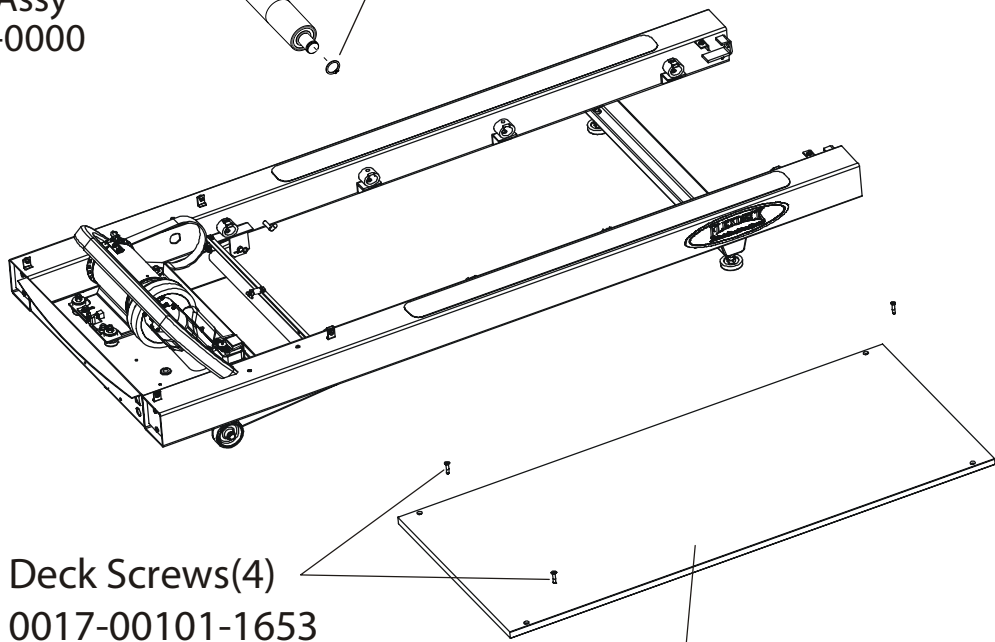

Rear Roller

OK60-01011-0000

Retaining Ring (2)

0017-00100-0184

Front Roller Assy
AK60-00029-0000