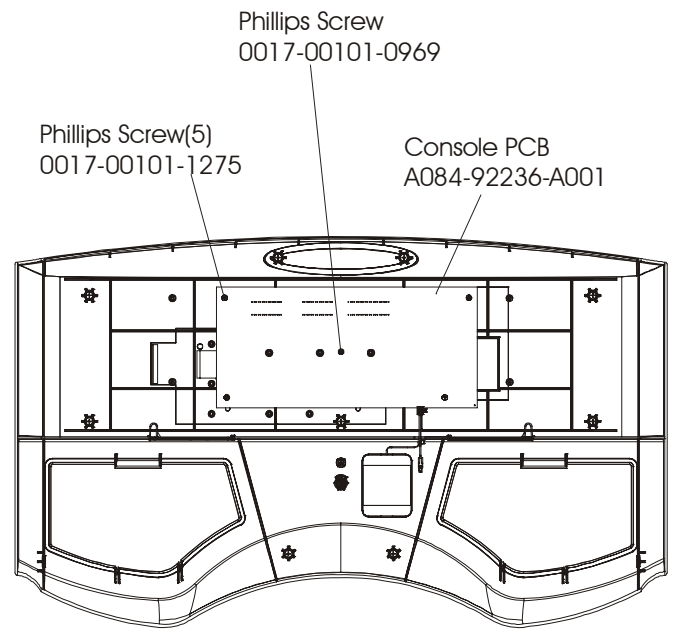

General Assembly

**END OF LIFE**

Operation Manual TR90/85	M051- 00K20-A371
Service Manual TR90/85/T9i	M051-00K60-A013

Console Assembly (1 of 3)

---

TR8500 Console Assembly		TR8500 Overlay Bezel	
AK60-00015-0001	Eng/Met	AK60-00012-0001	Eng/Met
AK60-00015-0003	Ger/Met	AK60-00012-0003	Ger/Met
AK60-00015-0004	Spn/Met	AK60-00012-0004	Spn/Met
AK60-00015-0006	Jap/Met	AK60-00012-0006	Jap/Met
AK60-00015-0007	Frn/Met	AK60-00012-0007	Frn/Met
AK60-00015-0008	Itl/Met	AK60-00012-0008	Itl/Met
AK60-00015-0009	Dut/Met	AK60-00012-0009	Dut/Met
AK60-00015-0010	Por/Met	AK60-00012-0010	Por/Met

Console Assembly (2 of 3)

Console Assembly (3 of 3)

---

Left Wire Cover  
OK60-01041-0001

Right Wire Cover  
OK60-01041-0002

Rear Decal  
OK58-01129-0000

Phillips Screw(9)  
0017-00101-1288

Console Rear Case  
OK60-01072-000