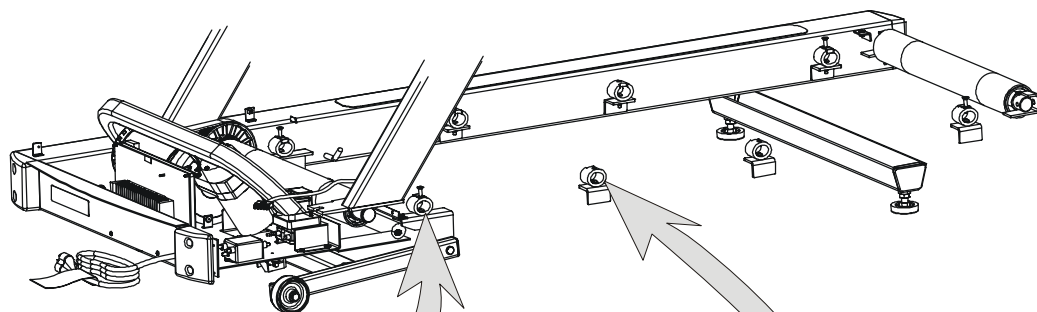

Motor Cover, Leveler, and End Caps

---

ERGO Bar and Upright Assembly

Accessory Trays

---

Belt, Deck, and Rollers

---

Striding Belt

0017-00101-1653

Deck

OK60-01022-0000

Lifesprings & Anti-Static Tinsel

---

Deck Screw(4)  
0017-00101-1653

Tinnerman Clip(4)  
0017-00103-0198

Allen Screw(8)  
0017-00101-1652