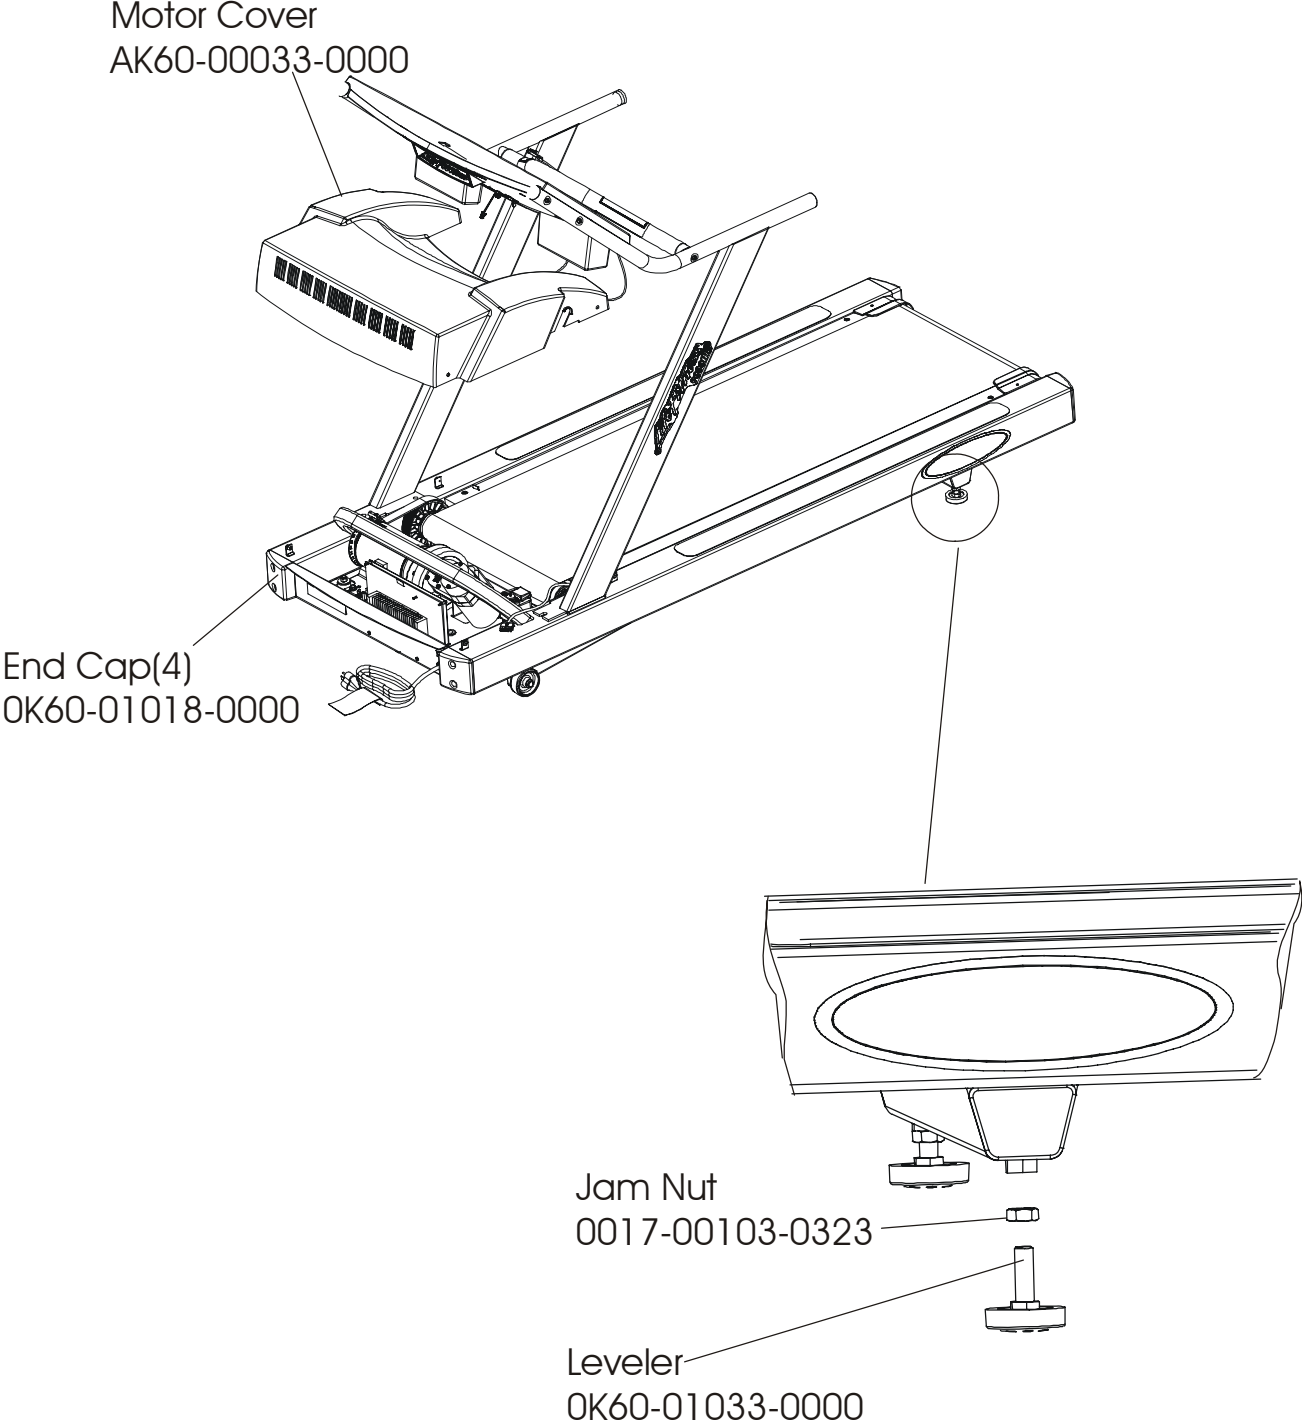

General Assembly

**END OF LIFE**

Operation Manual TR90/85	M051- 00K20-A371
Service Manual TR90/85/T9i	M051-00K60-A013

Console Assembly (1 of 3)

---

TR8500 Console Assembly		TR8500 Overlay Bezel	
AK60-00015-0001	Eng/Met	AK60-00012-0001	Eng/Met
AK60-00015-0003	Ger/Met	AK60-00012-0003	Ger/Met
AK60-00015-0004	Spn/Met	AK60-00012-0004	Spn/Met
AK60-00015-0006	Jap/Met	AK60-00012-0006	Jap/Met
AK60-00015-0007	Frn/Met	AK60-00012-0007	Frn/Met
AK60-00015-0008	Itl/Met	AK60-00012-0008	Itl/Met
AK60-00015-0009	Dut/Met	AK60-00012-0009	Dut/Met
AK60-00015-0010	Por/Met	AK60-00012-0010	Por/Met

Console Assembly (2 of 3)

Console Assembly (3 of 3)

---

Left Wire Cover  
OK60-01041-0001

Right Wire Cover  
OK60-01041-0002

Rear Decal  
OK58-01129-0000

Phillips Screw(9)  
0017-00101-1288

Console Rear Case  
OK60-01072-000

Motor Cover, Leveler, and End Caps

---

ERGO Bar and Upright Assembly

Accessory Trays

---

Belt, Deck, and Rollers

---

Striding Belt

0017-00101-1653

Deck

OK60-01022-0000

Lifesprings & Anti-Static Tinsel

---

Deck Screw(4)  
0017-00101-1653

Tinnerman Clip(4)  
0017-00103-0198

Allen Screw(8)  
0017-00101-1652