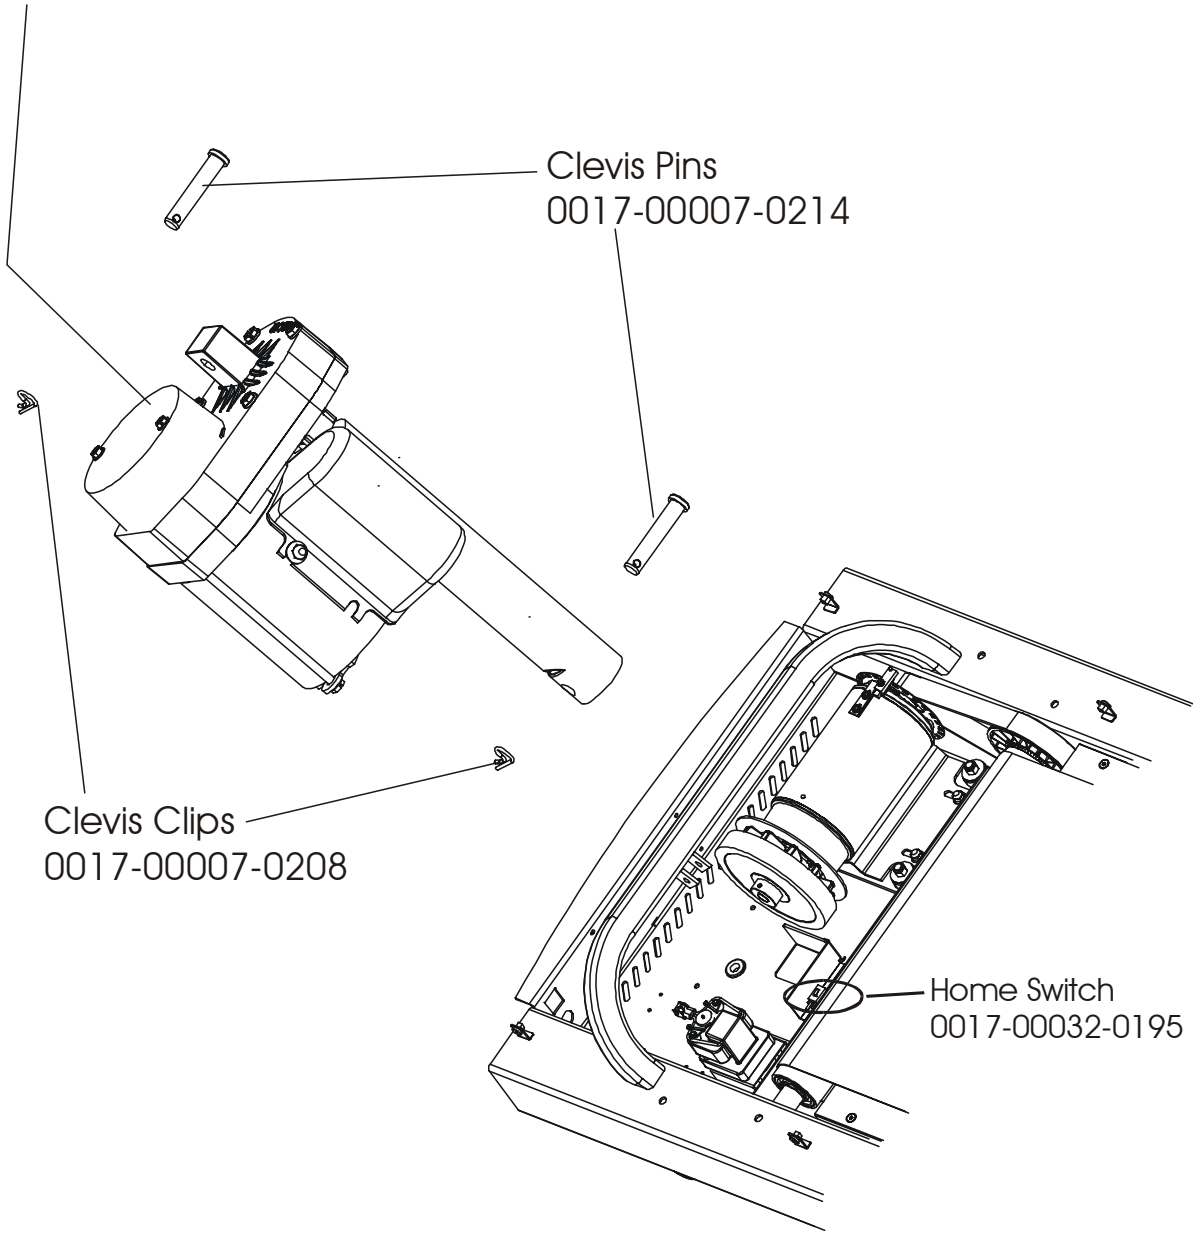

Lift Motor and Home Switch

Lift Motor
OK60-01094-0000 (120v)
OK60-01166-0000(220v/60Hz)