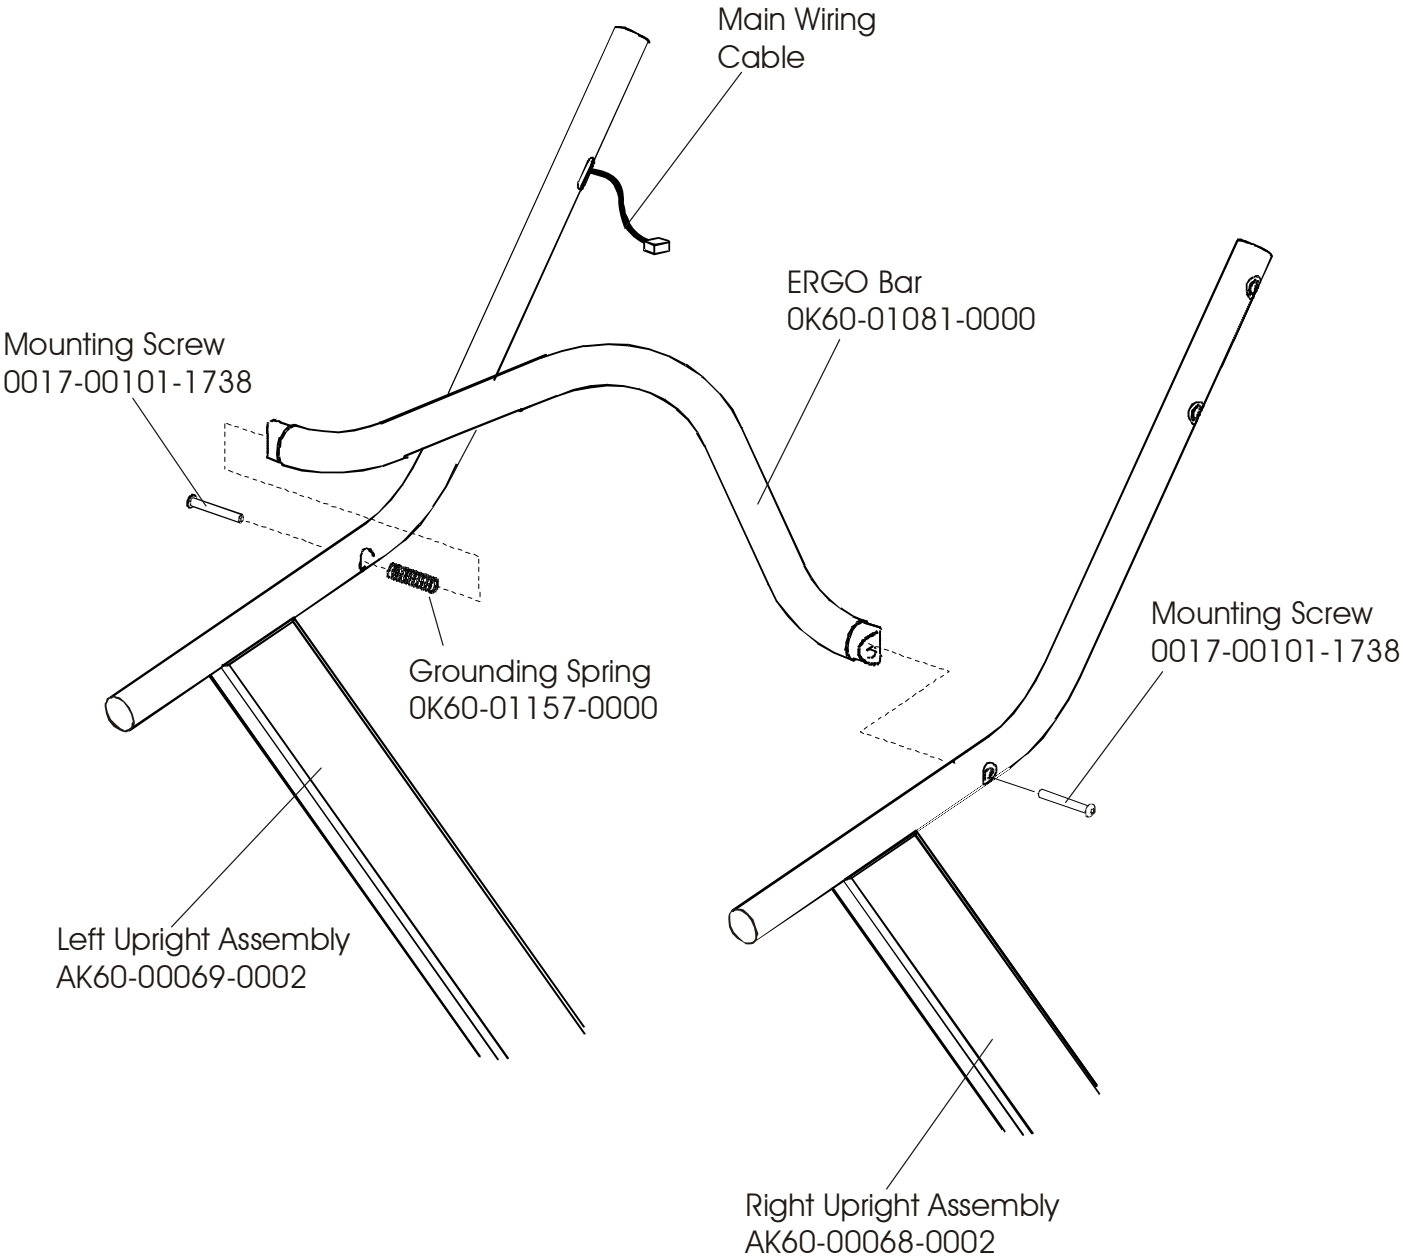

General Assembly

**END OF LIFE**

Operation Manual TR90/85	M051- 00K20-A371
Service Manual TR90/85/T9i	M051-00K60-A013

Console Assembly (1 of 3)

---

TR8500 Console Assembly		TR8500 Overlay Bezel	
AK60-00015-0001	Eng/Met	AK60-00012-0001	Eng/Met
AK60-00015-0003	Ger/Met	AK60-00012-0003	Ger/Met
AK60-00015-0004	Spn/Met	AK60-00012-0004	Spn/Met
AK60-00015-0006	Jap/Met	AK60-00012-0006	Jap/Met
AK60-00015-0007	Frn/Met	AK60-00012-0007	Frn/Met
AK60-00015-0008	Itl/Met	AK60-00012-0008	Itl/Met
AK60-00015-0009	Dut/Met	AK60-00012-0009	Dut/Met
AK60-00015-0010	Por/Met	AK60-00012-0010	Por/Met

Console Assembly (2 of 3)

Console Assembly (3 of 3)

---

Left Wire Cover  
OK60-01041-0001

Right Wire Cover  
OK60-01041-0002

Rear Decal  
OK58-01129-0000

Phillips Screw(9)  
0017-00101-1288

Console Rear Case  
OK60-01072-000

Motor Cover, Leveler, and End Caps

---

ERGO Bar and Upright Assembly

Accessory Trays

---

Belt, Deck, and Rollers

---

Striding Belt

0017-00101-1653

Deck

OK60-01022-0000

Lifesprings & Anti-Static Tinsel

---

Deck Screw(4)  
0017-00101-1653

Tinnerman Clip(4)  
0017-00103-0198

Allen Screw(8)  
0017-00101-1652