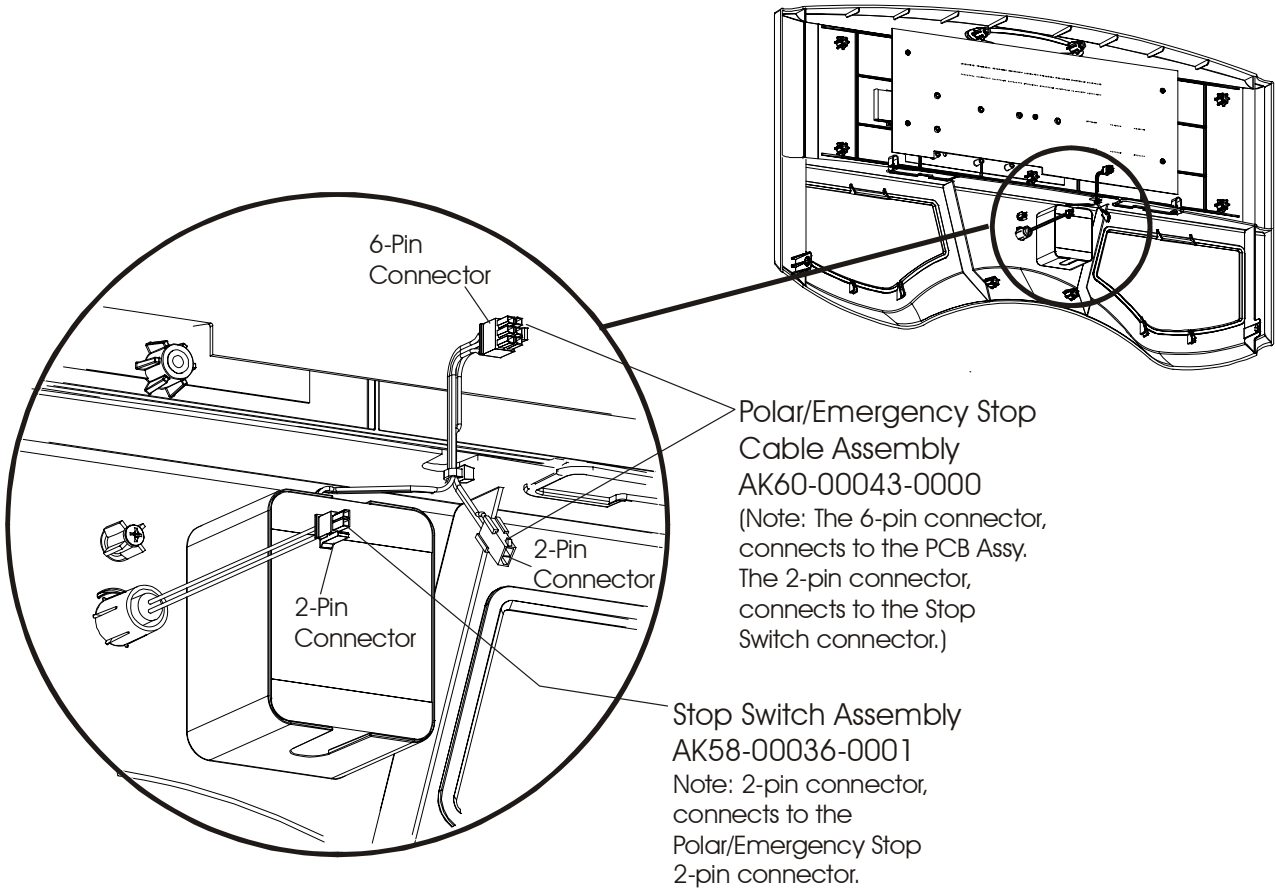

General Assembly

**END OF LIFE**

Operation Manual TR90/85	M051- 00K20-A371
Service Manual TR90/85/T9i	M051-00K60-A013

Console Assembly (1 of 3)

---

TR8500 Console Assembly		TR8500 Overlay Bezel	
AK60-00015-0001	Eng/Met	AK60-00012-0001	Eng/Met
AK60-00015-0003	Ger/Met	AK60-00012-0003	Ger/Met
AK60-00015-0004	Spn/Met	AK60-00012-0004	Spn/Met
AK60-00015-0006	Jap/Met	AK60-00012-0006	Jap/Met
AK60-00015-0007	Frn/Met	AK60-00012-0007	Frn/Met
AK60-00015-0008	Itl/Met	AK60-00012-0008	Itl/Met
AK60-00015-0009	Dut/Met	AK60-00012-0009	Dut/Met
AK60-00015-0010	Por/Met	AK60-00012-0010	Por/Met

Console Assembly (2 of 3)

Console Assembly (3 of 3)

---

Left Wire Cover  
OK60-01041-0001

Right Wire Cover  
OK60-01041-0002

Rear Decal  
OK58-01129-0000

Phillips Screw(9)  
0017-00101-1288

Console Rear Case  
OK60-01072-000

Motor Cover, Leveler, and End Caps

---

ERGO Bar and Upright Assembly

Accessory Trays

---

Belt, Deck, and Rollers

---

Striding Belt

0017-00101-1653

Deck

OK60-01022-0000

Lifesprings & Anti-Static Tinsel

---

Deck Screw(4)  
0017-00101-1653

Tinnerman Clip(4)  
0017-00103-0198

Allen Screw(8)  
0017-00101-1652