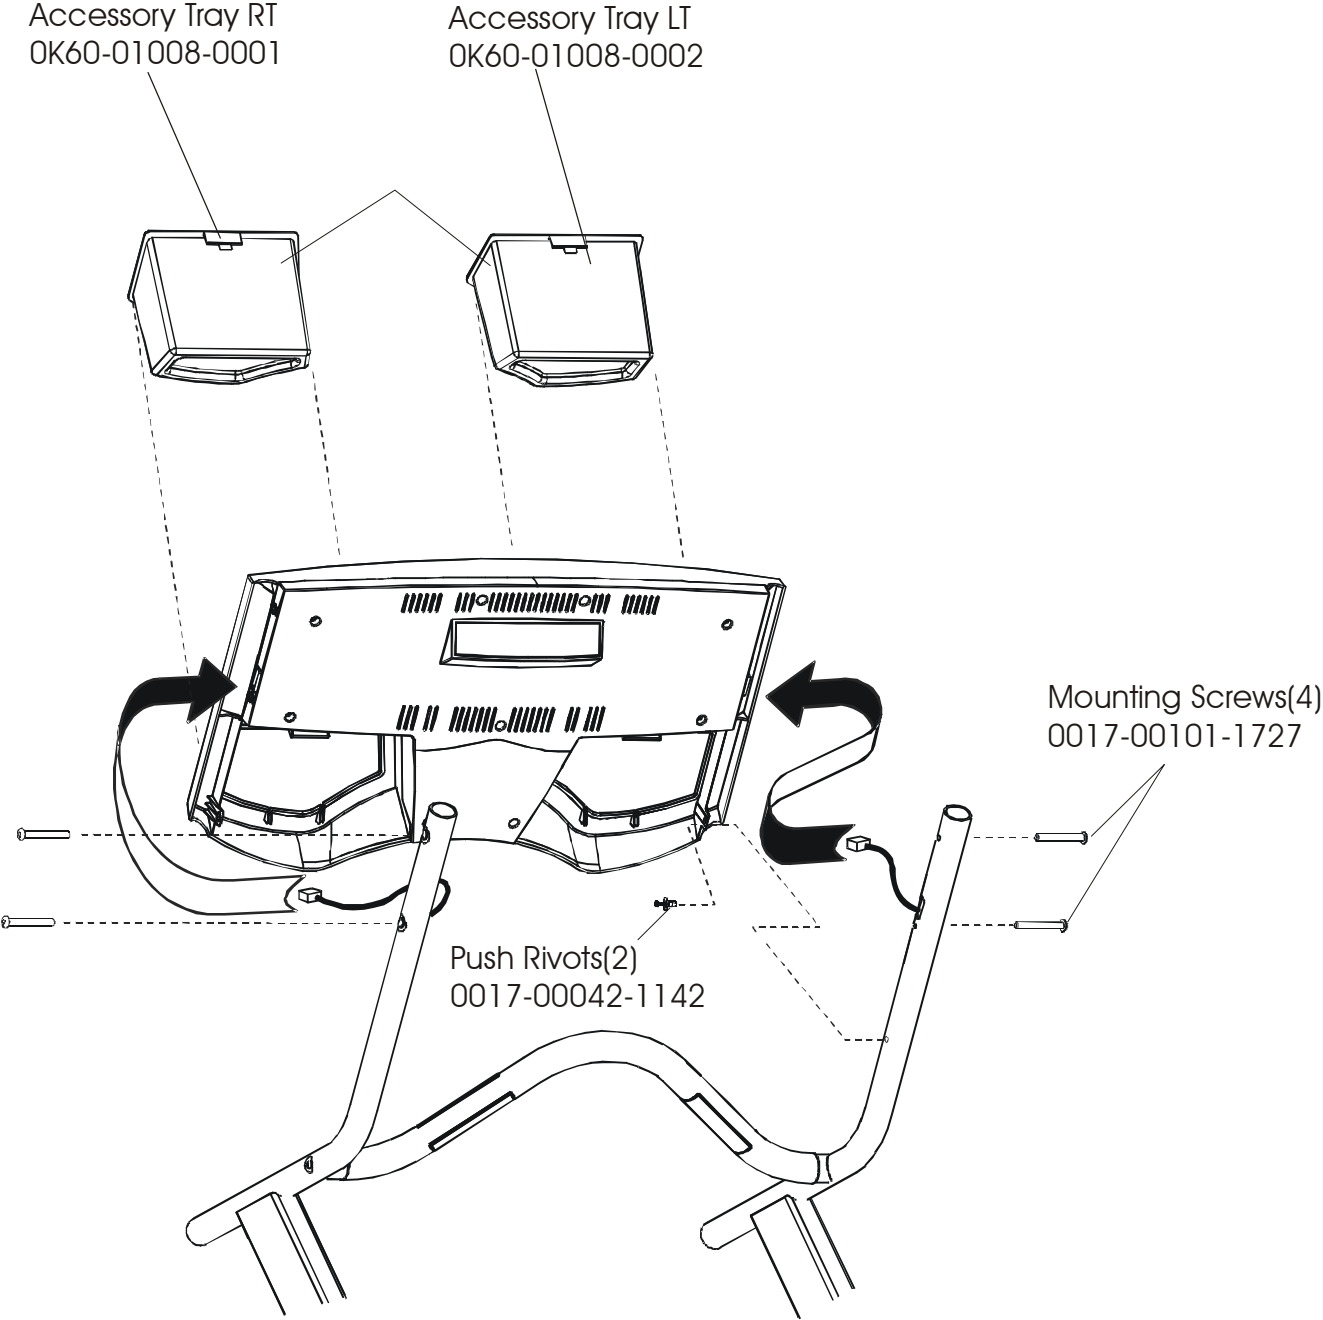

Console Assembly (2 of 3)

Console Assembly (3 of 3)

---

Left Wire Cover  
OK60-01041-0001

Right Wire Cover  
OK60-01041-0002

Rear Decal  
OK58-01129-0000

Phillips Screw(9)  
0017-00101-1288

Console Rear Case  
OK60-01072-000

Motor Cover, Leveler, and End Caps

---

ERGO Bar and Upright Assembly

Accessory Trays

---

Belt, Deck, and Rollers

---

Striding Belt

0017-00101-1653

Deck

OK60-01022-0000

Lifesprings & Anti-Static Tinsel

---

Deck Screw(4)  
0017-00101-1653

Tinnerman Clip(4)  
0017-00103-0198

Allen Screw(8)  
0017-00101-1652