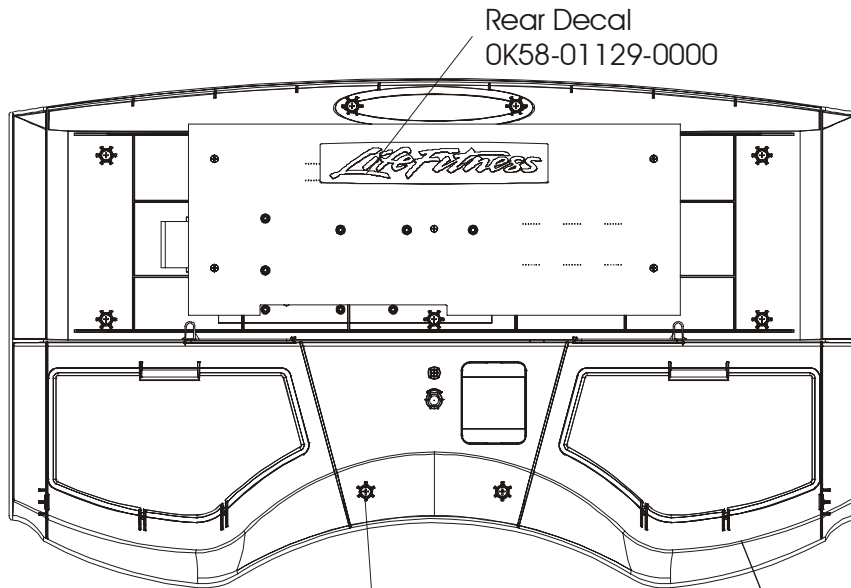

Console Assembly (2 of 3)

Console Assembly (3 of 3)

---

Left Wire Cover  
OK60-01041-0001

Right Wire Cover  
OK60-01041-0002

Rear Decal  
OK58-01129-0000

Phillips Screw(9)  
0017-00101-1288

Console Rear Case  
OK60-01072-000

Motor Cover, Leveler, and End Caps

---

ERGO Bar and Upright Assembly

Accessory Trays

---

Belt, Deck, and Rollers

---

Striding Belt