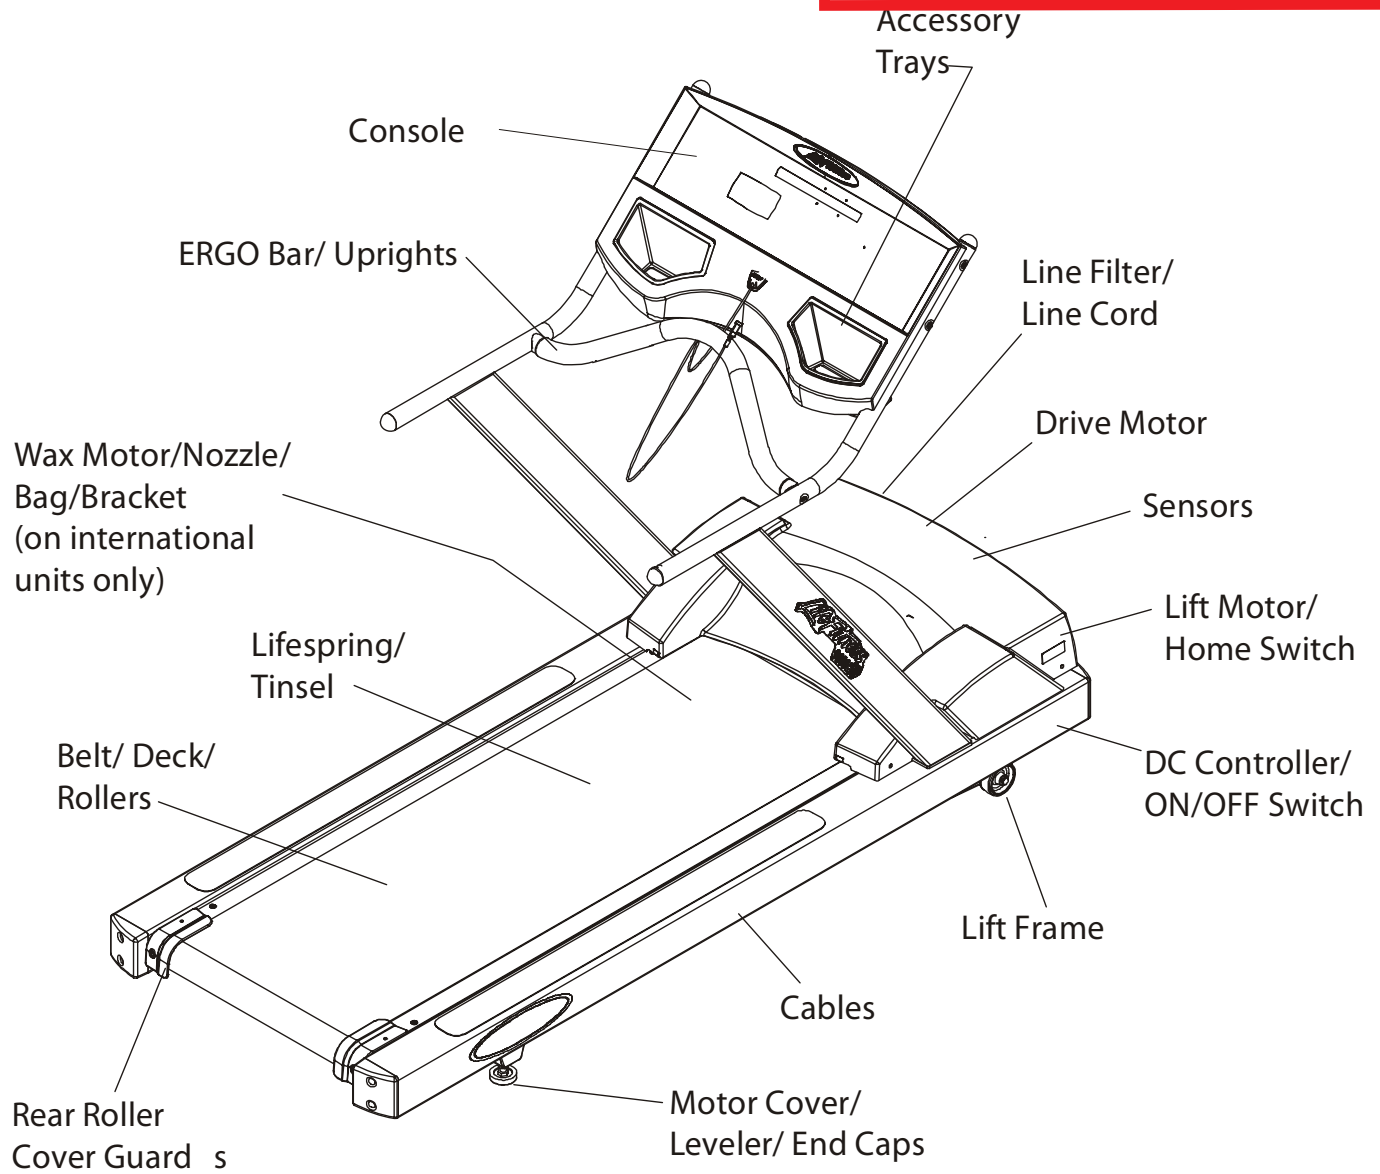

General Assembly

**END OF LIFE**

Operation Manual TR90/85	M051- 00K20-A371
Service Manual TR90/85/T9i	M051-00K60-A013

Console Assembly (1 of 3)

---

TR8500 Console Assembly		TR8500 Overlay Bezel	
AK60-00015-0001	Eng/Met	AK60-00012-0001	Eng/Met
AK60-00015-0003	Ger/Met	AK60-00012-0003	Ger/Met
AK60-00015-0004	Spn/Met	AK60-00012-0004	Spn/Met
AK60-00015-0006	Jap/Met	AK60-00012-0006	Jap/Met
AK60-00015-0007	Frn/Met	AK60-00012-0007	Frn/Met
AK60-00015-0008	Itl/Met	AK60-00012-0008	Itl/Met
AK60-00015-0009	Dut/Met	AK60-00012-0009	Dut/Met
AK60-00015-0010	Por/Met	AK60-00012-0010	Por/Met

Console Assembly (2 of 3)

Console Assembly (3 of 3)

---

Left Wire Cover  
OK60-01041-0001

Right Wire Cover  
OK60-01041-0002

Rear Decal  
OK58-01129-0000

Phillips Screw(9)  
0017-00101-1288

Console Rear Case  
OK60-01072-000

Motor Cover, Leveler, and End Caps

---

ERGO Bar and Upright Assembly

Accessory Trays

---

Belt, Deck, and Rollers

---

Striding Belt

0017-00101-1653

Deck

OK60-01022-0000

Lifesprings & Anti-Static Tinsel

---

Deck Screw(4)  
0017-00101-1653

Tinnerman Clip(4)  
0017-00103-0198

Allen Screw(8)  
0017-00101-1652