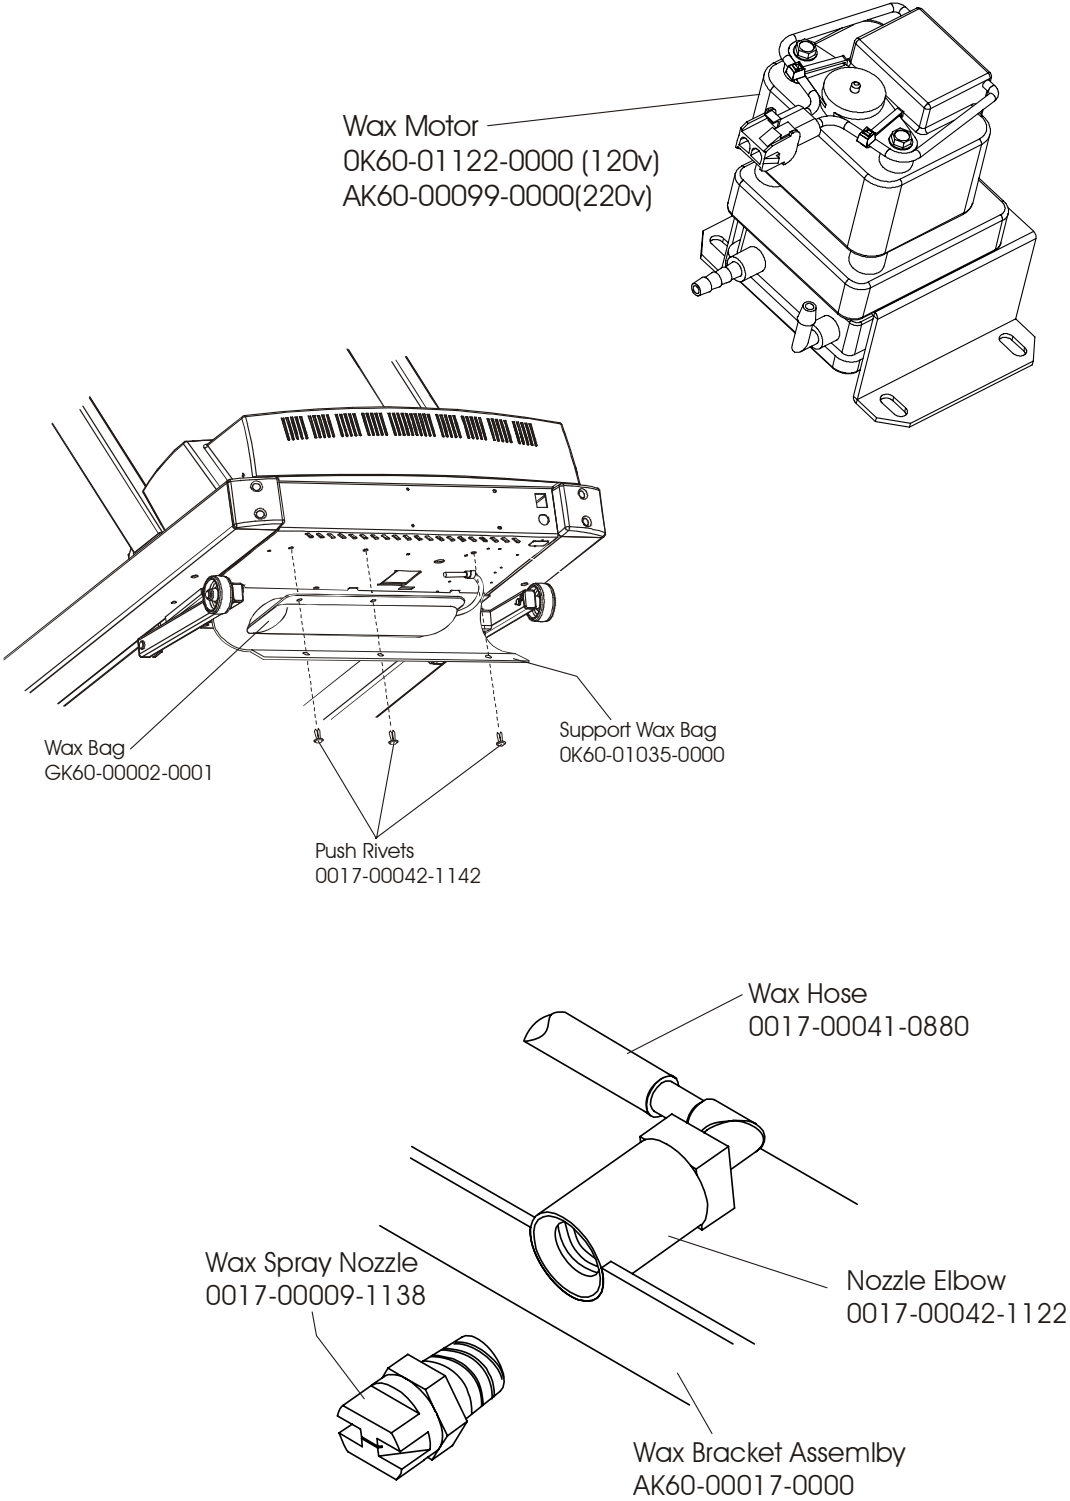

0017-00101-1653

Deck

OK60-01022-0000

Lifesprings & Anti-Static Tinsel

---

Deck Screw(4)  
0017-00101-1653

Tinnerman Clip(4)  
0017-00103-0198

Allen Screw(8)  
0017-00101-1652

Tensioning Bolt  
0017-00101-1283

Drive Belt  
OK60-01025-0000

Current Limit Wires  
AK60-00098-0000

Mounting Nuts(4)  
0017-00103-0132

**Wax Motor, Wax Bag, and Wax Nozzle & Bracket (international units only)**

DC Controller and ON/OFF Switch

---

**Line Filter Assembly and Line Cord**

---

Cables