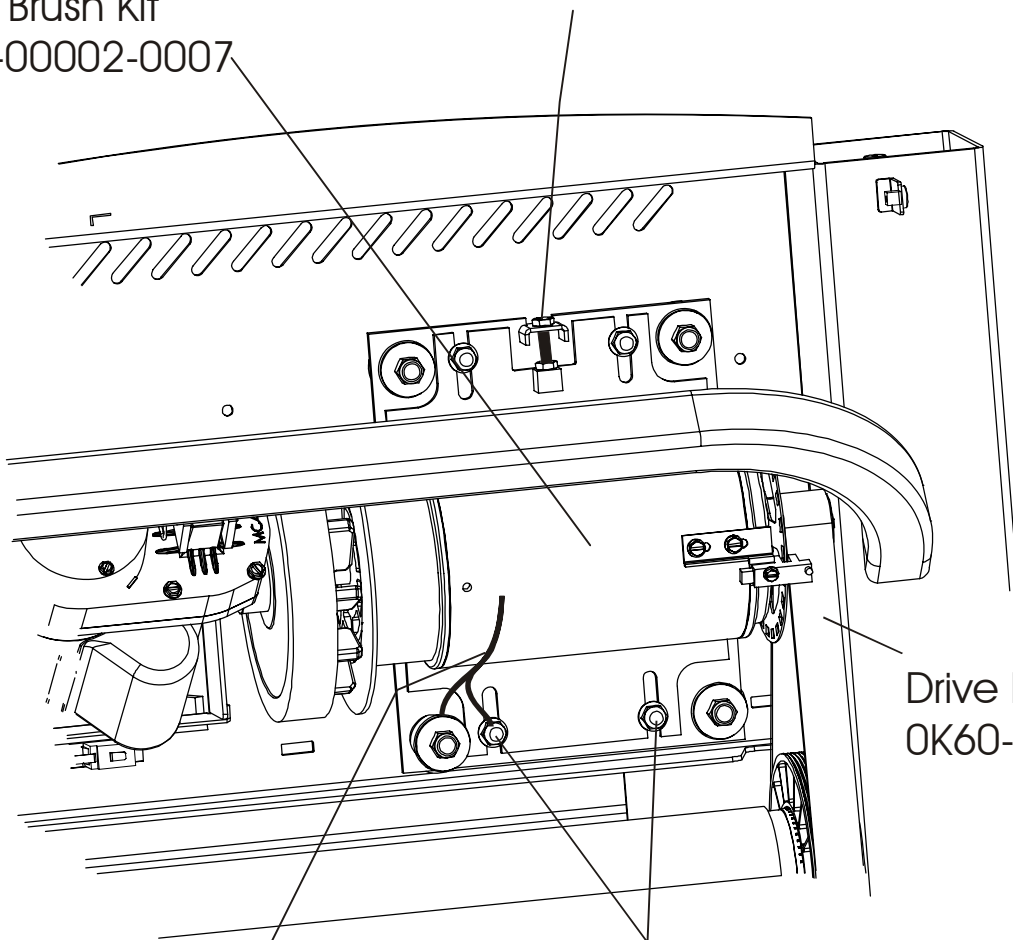

Drive Motor Assembly

Drive Motor Assembly
AK60-00081-0000
Motor Brush Kit
GK60-00002-0007

Tensioning Bolt
0017-00101-1283

Drive Belt
OK60-01025-0000

Current Limit Wires
AK60-00098-0000

Mounting Nuts(4)
0017-00103-0132