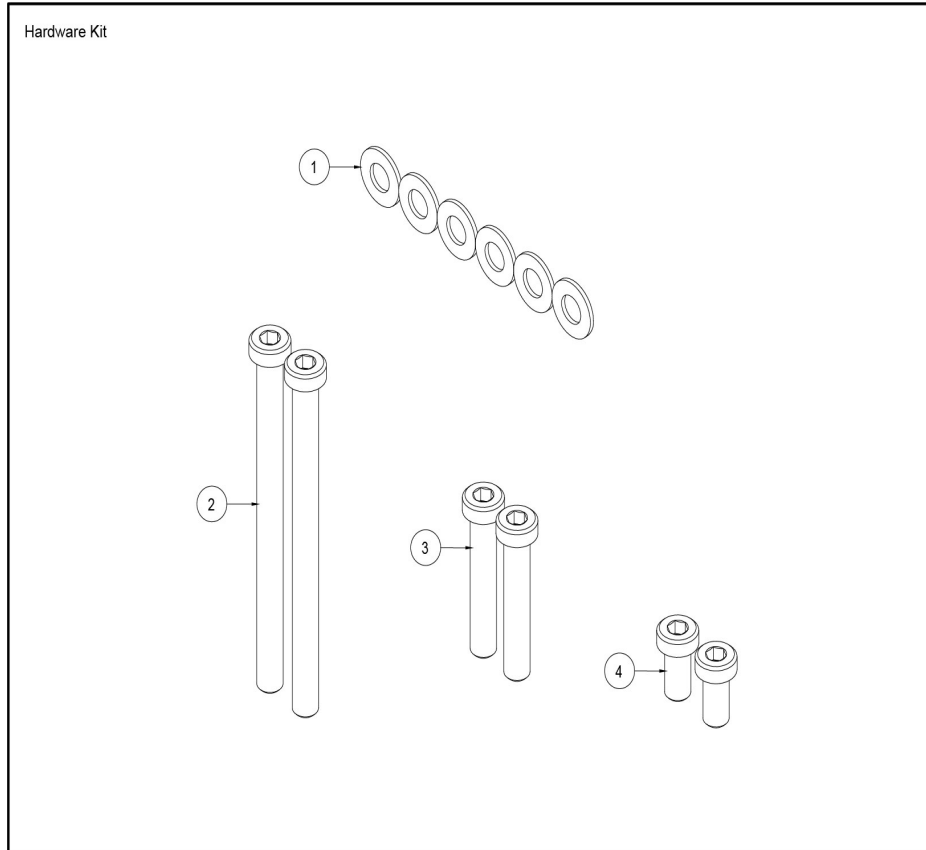

PWR PLAY BLANK SHROUD

PP-BLNKSHRD

Parts Manual

1/5/2019 15:55:46 PM

Table of Contents

[Bracket Assembly](#).....3
[Hardware Kit 1](#).....4
[Hardware Kit 2](#).....5
[PP-BLNKSHRD Assembly](#).....6

Bracket Assembly

Ref #	Part Number	Qty	Description
1	7782595	1	BRKT, FULL SHIELD SG
2	3238601	4	Blind Thread Insert - 1.5"

Hardware Kit 1

Ref #	Part Number	Qty	Description
1	7646802	8	PLUG, CURVED HOLE -CHR
2	7634701	2	Spacer CM/MJ .565 X .815
3	7335401	2	Hardware: Nut 10 MM ID

Hardware Kit 2

Ref #	Part Number	Qty	Description
1	3273303	6	Hardware: WasherR, 3/8, THRU-HARDENED
2	3236220	2	Hardware: Screw 130MM
3	3236208	2	Hardware: Screw 55MM
4	3236201	2	Hardware: Screw 20MM

PP-BLNKSHRD Assembly

Ref #	Part Number	Qty	Description
1	7782402	1	SHIELD, PP BLANK
2	7571301	1	Label Serial Number
3	8992502	1	ASSY, PP-BLNKSHRD BRKT