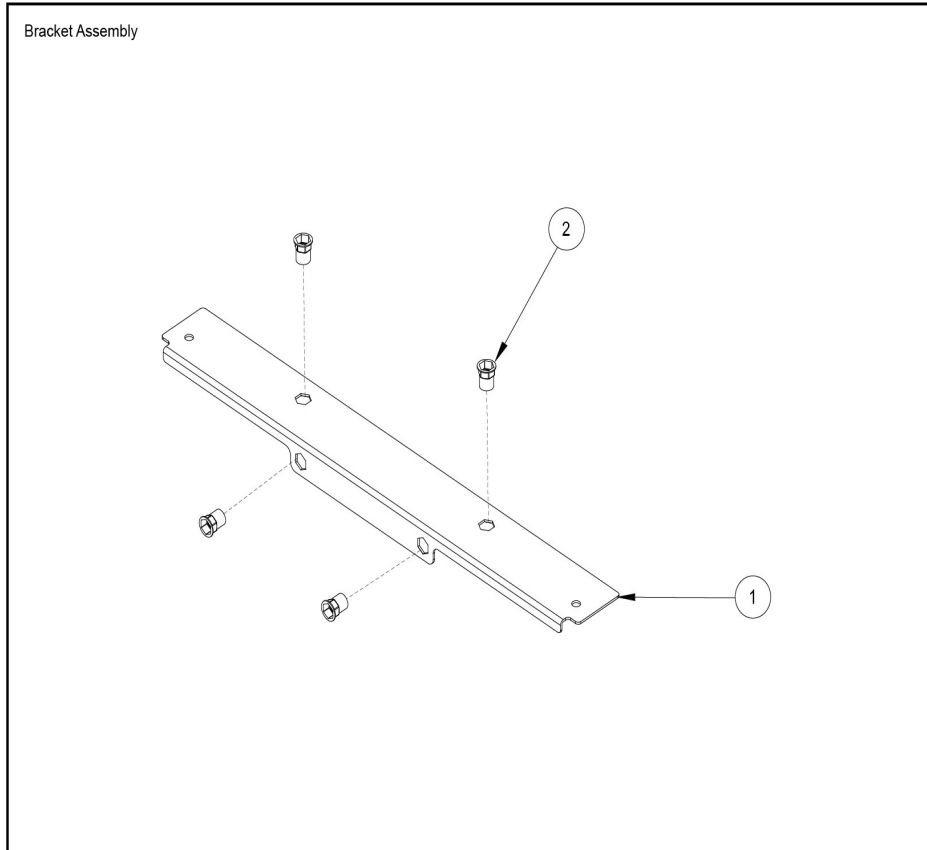

PWR PLAY BLANK SHROUD

PP-BLNKSHRD

Parts Manual

1/5/2019 15:55:46 PM

Table of Contents

[Bracket Assembly](#).....3
[Hardware Kit 1](#).....4
[Hardware Kit 2](#).....5
[PP-BLNKSHRD Assembly](#).....6

Bracket Assembly

Ref #	Part Number	Qty	Description
1	7782595	1	BRKT, FULL SHIELD SG
2	3238601	4	Blind Thread Insert - 1.5"

Hardware Kit 1

Ref #	Part Number	Qty	Description
1	7646802	8	PLUG, CURVED HOLE -CHR
2	7634701	2	Spacer CM/MJ .565 X .815
3	7335401	2	Hardware: Nut 10 MM ID

Hardware Kit 2

Ref #	Part Number	Qty	Description
1	3273303	6	Hardware: WasherR, 3/8, THRU-HARDENED
2	3236220	2	Hardware: Screw 130MM
3	3236208	2	Hardware: Screw 55MM
4	3236201	2	Hardware: Screw 20MM

PP-BLNKSHRD Assembly

Ref #	Part Number	Qty	Description
1	7782402	1	SHIELD, PP BLANK
2	7571301	1	Label Serial Number
3	8992502	1	ASSY, PP-BLNKSHRD BRKT