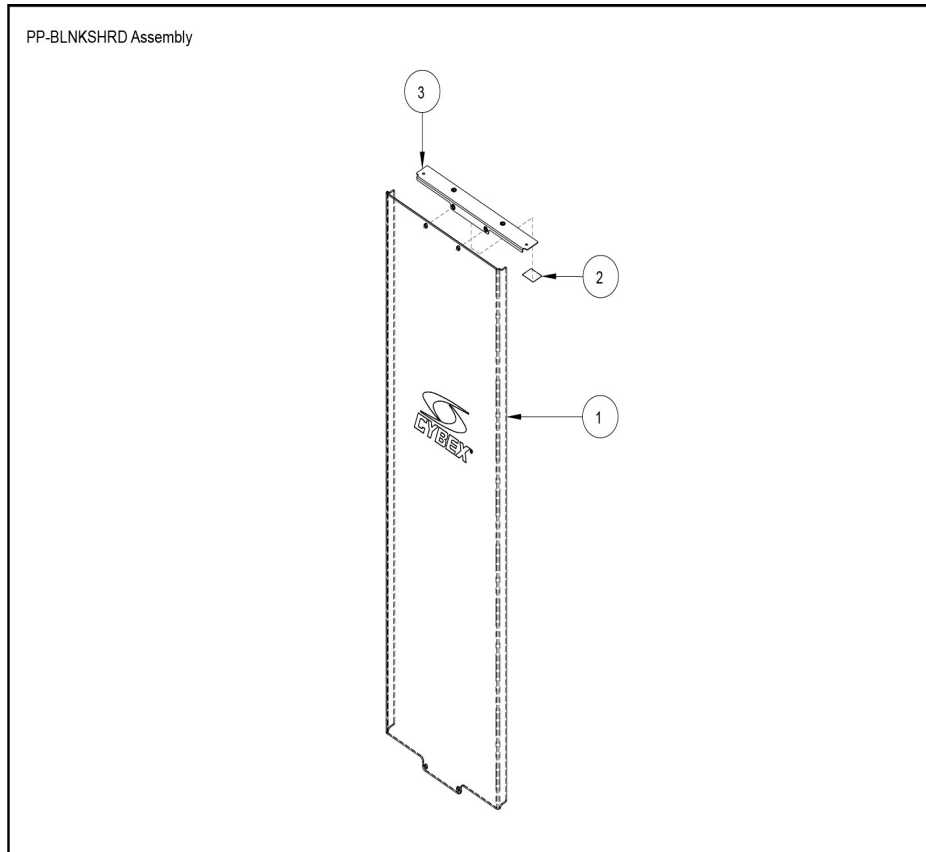

Ref #	Part Number	Qty	Description
1	7782595	1	BRKT, FULL SHIELD SG
2	3238601	4	Blind Thread Insert - 1.5"

Hardware Kit 1

Ref #	Part Number	Qty	Description
1	7646802	8	PLUG, CURVED HOLE -CHR
2	7634701	2	Spacer CM/MJ .565 X .815
3	7335401	2	Hardware: Nut 10 MM ID

Hardware Kit 2

Ref #	Part Number	Qty	Description
1	3273303	6	Hardware: WasherR, 3/8, THRU-HARDENED
2	3236220	2	Hardware: Screw 130MM
3	3236208	2	Hardware: Screw 55MM
4	3236201	2	Hardware: Screw 20MM

PP-BLNKSHRD Assembly