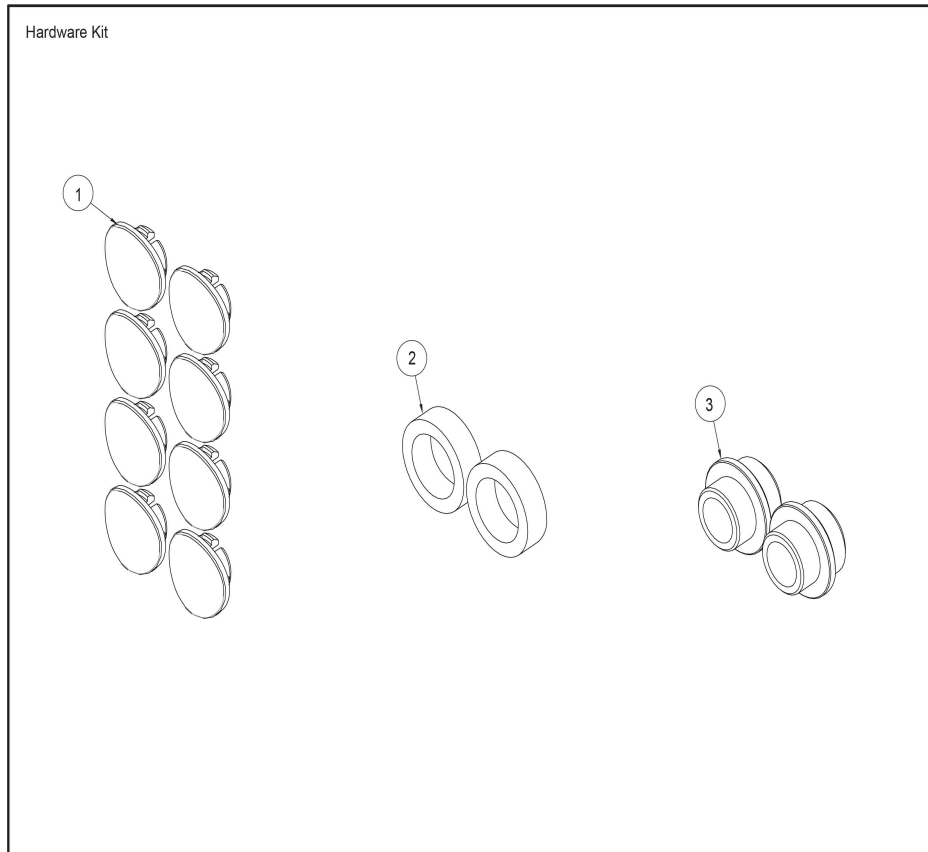

PWR PLAY BLANK SHROUD

PP-BLNKSHRD

Parts Manual

1/5/2019 15:55:46 PM

Table of Contents

[Bracket Assembly](#).....3
[Hardware Kit 1](#).....4
[Hardware Kit 2](#).....5
[PP-BLNKSHRD Assembly](#).....6

Bracket Assembly

Ref #	Part Number	Qty	Description
1	7782595	1	BRKT, FULL SHIELD SG
2	3238601	4	Blind Thread Insert - 1.5"

Hardware Kit 1

Ref #	Part Number	Qty	Description
1	7646802	8	PLUG, CURVED HOLE -CHR
2	7634701	2	Spacer CM/MJ .565 X .815
3	7335401	2	Hardware: Nut 10 MM ID

Hardware Kit 2

Ref #	Part Number	Qty	Description
1	3273303	6	Hardware: WasherR, 3/8, THRU-HARDENED
2	3236220	2	Hardware: Screw 130MM
3	3236208	2	Hardware: Screw 55MM
4	3236201	2	Hardware: Screw 20MM

PP-BLNKSHRD Assembly

Ref #	Part Number	Qty	Description
1	7782402	1	SHIELD, PP BLANK
2	7571301	1	Label Serial Number
3	8992502	1	ASSY, PP-BLNKSHRD BRKT