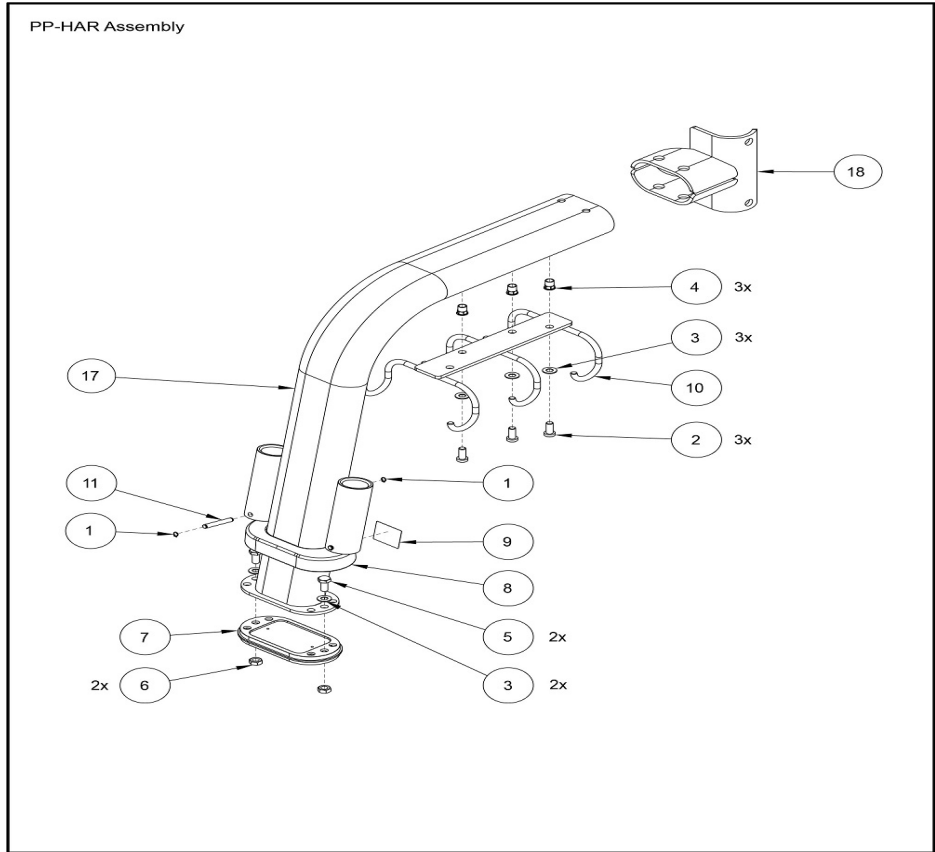

## Parts Manual

1/5/2019 15:57:14 PM

PP-HAR - PWR PLAY HANDLE  
ACCESSORY RACK

Table of Contents

---

[PP-HAR Assembly](#).....3

# PP-HAR Assembly

Ref #	Part Number	Qty	Description
1	3232403	4	Reatining Ring 0.290" D
2	3236202	3	Hardware: Screw 25MM
3	3273303	5	Hardware: WasherR, 3/8, THRU-HARDENED
4	3238601	3	Blind Thread Insert - 1.5"
5	3251202	2	Hardware: Screw 25MM
6	3254703	2	Hardware: Nut 10 MM ID
7	7334001	1	Foot 2.50 X 4.49 Flov 10-0074-046 BNR
8	7419702	1	COVER, FOOT, 10 DEG -BLK
9	7571301	1	Label Serial Number
10	8038201	1	Weldment MJHAR HOOK
11	8047801	2	SHAFT MJHAR BAR HOLDER
12	3236213	2	Hardware: Screw 80MM
13	3236220	2	Hardware: Screw 130MM
14	7335401	4	Hardware: Nut 10 MM ID
15	7630101	4	Retainer CM/MJ Pulley
16	7634701	2	Spacer CM/MJ .565 X .815
17	8033801	1	Weldment MJHAR FRAME
18	8034101	1	Weldment MJHAR CONNECTOR