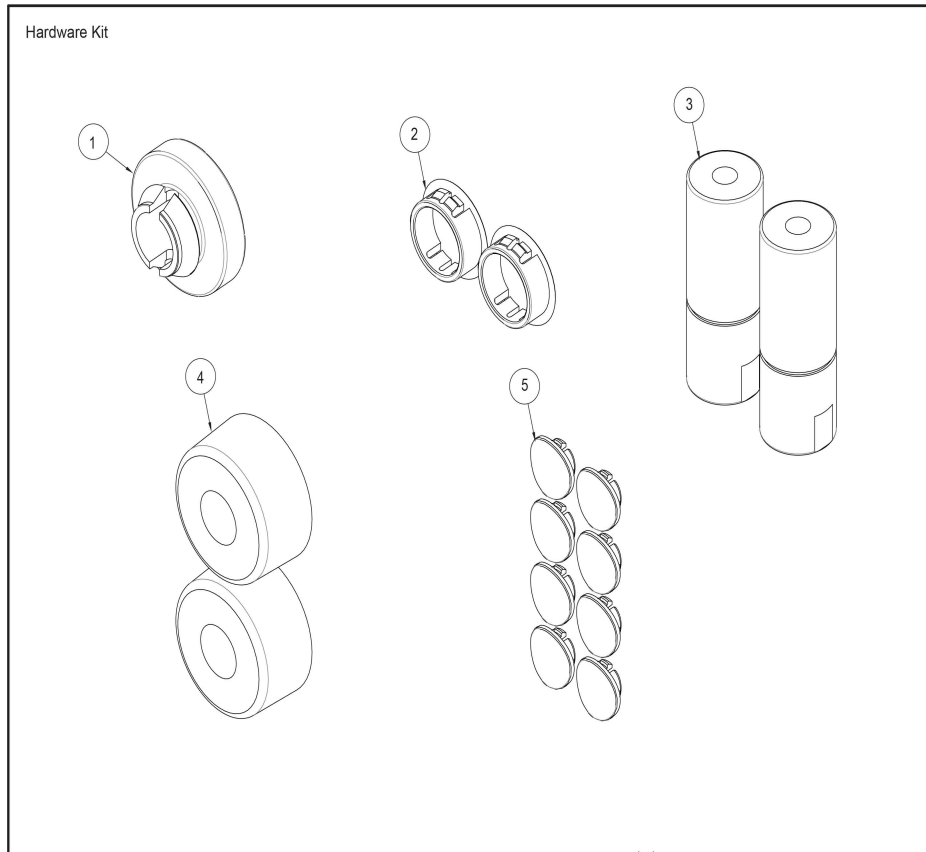

Hardware Kit 1

Ref #	Part Number	Qty	Description
1	7642302	1	PLUG, CM/MJ, PLUG -CHR
2	3237407	2	PLUG, 1 IN HOLE
3	7634401	2	Retainer CM/MJ Guide Rod
4	7352101	2	Cushion Weight Stack
5	7646802	8	PLUG, CURVED HOLE -CHR