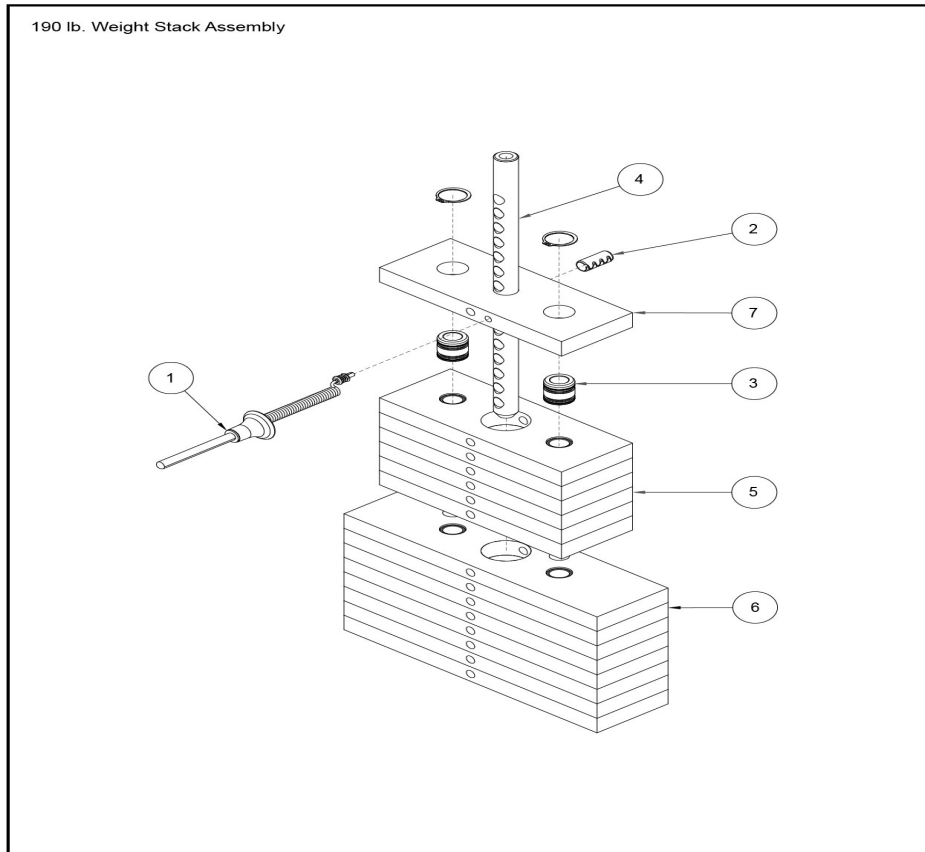

190lb Stack Assembly

Ref #	Part Number	Qty	Description
1	1005176-0001	1	ASSY, SELECTOR PIN
2	3236001	1	SpringPin Bushing
3	7338001	2	Bushing Headplate
4	7352601	1	Bayonet 14 Hole PRO2
5	7353702	6	WEIGHT PLATE, 10 LB -BLK
6	7353802	8	WEIGHT PLATE, 15 LB -BLK
7	7353902	1	HEADPLATE, WT. STACK -BLK
8	1005543-0001	1	LABEL, WGT STK, 190LB/91KG