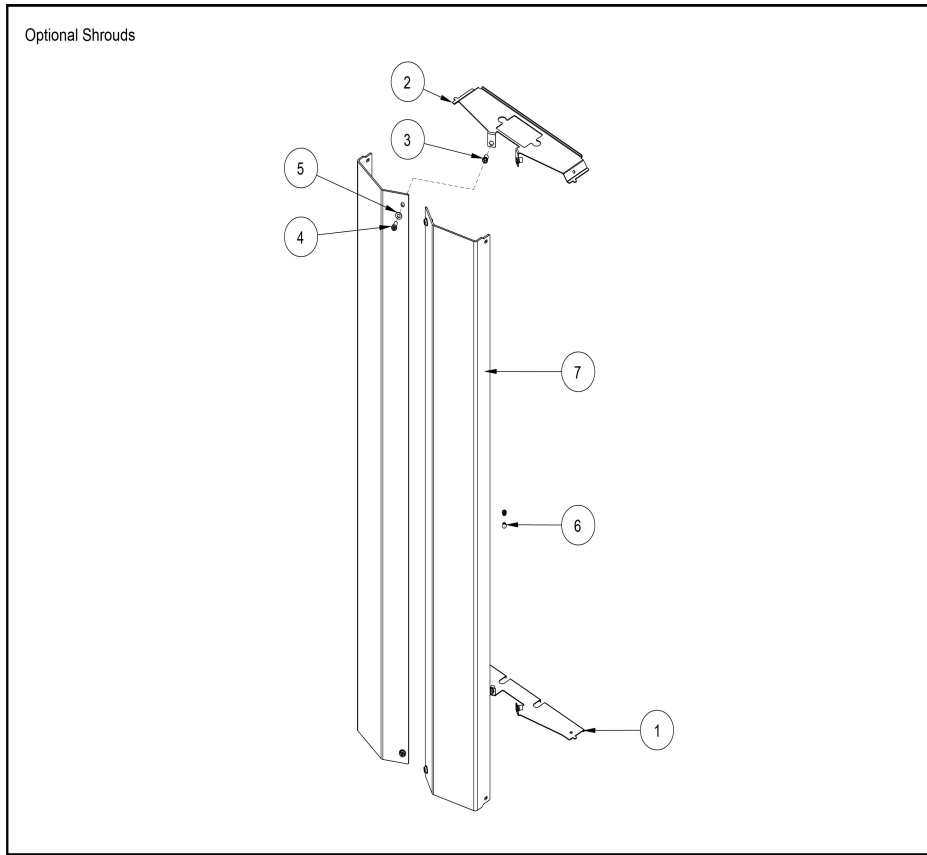

Optional Shrouds

Ref #	Part Number	Qty	Description
1	9035995	1	BRKT, SHROUD, CMDAP, BOTTOM, SG
2	9035701	1	BRKT, SHROUD, CMDAP TOP
3	3238601	4	Blind Thread Insert - 1.5"
4	3236201	4	Hardware: Screw 20MM
5	3102514	4	Hardware: Flat Washer 3/8" ID
6	3237401	2	Plug 7/16" Hole
7	9035801	2	SHROUD, CM/MJ FRONT