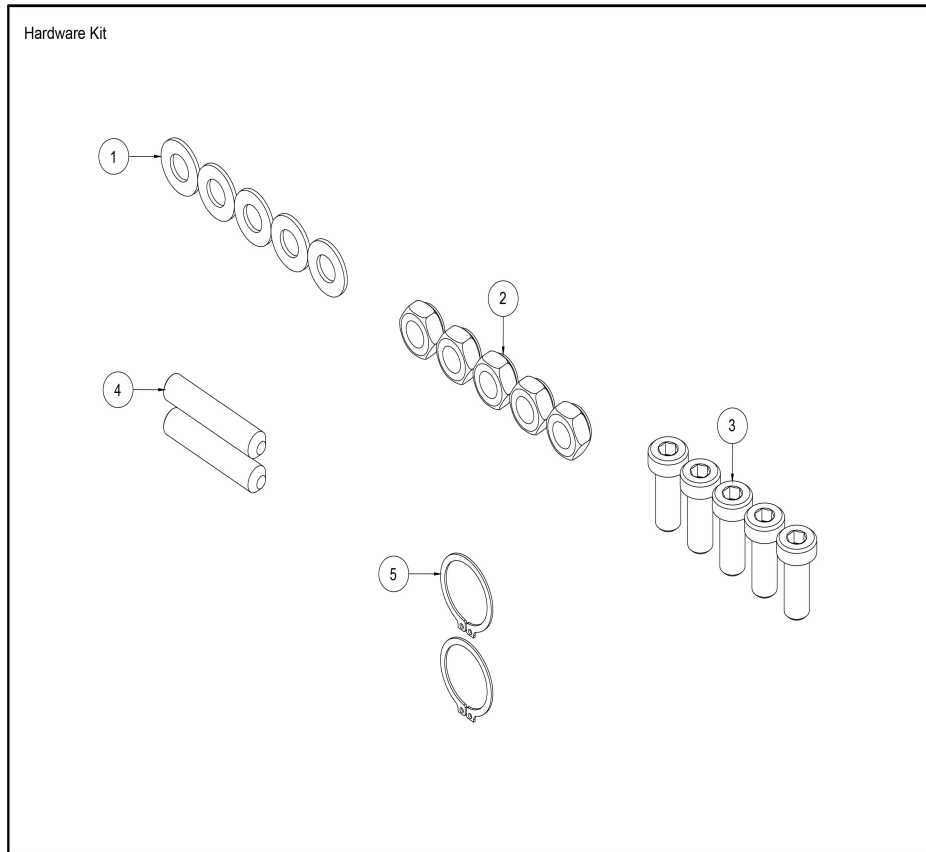

Boom Assembly

Ref #	Part Number	Qty	Description
1	1005223-0000	1	ASSY, PP, SWIVEL PULLEY W/O BALL STOP OR SLOT
2	3236207	1	Hardware: Screw 50MM
3	3236217	1	Hardware: Screw 100MM
4	3273303	2	Hardware: WasherR, 3/8, THRU-HARDENED
5	3236801	1	Hardware: Nut 10 MM ID
6	3237802	1	PULLEY, 1/4 IN CABLE (T3), 4.5 IN OD
7	7333902	1	CAP, LARGE FLOV-END; CHGR
8	7335401	1	Hardware: Nut 10 MM ID
9	7630101	1	Retainer CM/MJ Pulley
10	7630002	2	COVER, PULLEY BOLTED PARTIAL

Hardware Kit 2

Ref #	Part Number	Qty	Description
1	3273303	5	Hardware: WasherR, 3/8, THRU-HARDENED
2	3236801	5	Hardware: Nut 10 MM ID
3	3236202	5	Hardware: Screw 25MM
4	3240502	2	Set Screw
5	3232421	2	Retaining Ring 0.940" D

PP-CORE Assembly

Ref #	Part Number	Qty	Description
1	9199101	4	FOOT, FXT FLOV - LARGE
2	9169202	4	COVER, LG FOOT -CHR
3	7640402	1	COVER, BOTTOM CAP -CHR
4	3273303	24	Hardware: WasherR, 3/8, THRU-HARDENED
5	3251203	8	Hardware: Screw 30MM
6	3254703	8	Hardware: Nut 10 MM ID
7	7629202	1	COVER, CENTER TOP -CHR
8	7629802	2	COVER, CENTER BOTTOM -CHR
9	3236501	4	Hardware: Nut 0.7" ID
10	1006135-0001	4	LABEL, CYBEX LOGO 10 IN
11	7571301	1	Label Serial Number
12	8343101	1	Tag - Bolt To Floor
13	7646802	8	PLUG, CURVED HOLE -CHR
14	3236202	8	Hardware: Screw 25MM
15	3236801	8	Hardware: Nut 10 MM ID
16	8220001	1	Label, ASTM, Select Vertical - English
17	9141101	4	LABEL, WARNING, STRAP TRAINING -ENG
18	9173101	4	PLATE, FOOT, 9.5 X 4.75
19	1003329-0000	1	WLDMT, MJCORE

Swivel Pulley Assembly

Ref #	Part Number	Qty	Description
1	3232413	2	Retaining Ring 0.631" D
2	3236207	1	Hardware: Screw 50MM
3	3237802	1	PULLEY, 1/4 IN CABLE (T3), 4.5 IN OD
4	3245901	2	Bearing
5	7335401	1	Hardware: Nut 10 MM ID
6	7629902	2	COVER, PULLEY-BOLTED FULL
7	7630101	1	Retainer CM/MJ Pulley
8	7645401	1	Shaft CM/MJ 6203 Bearing