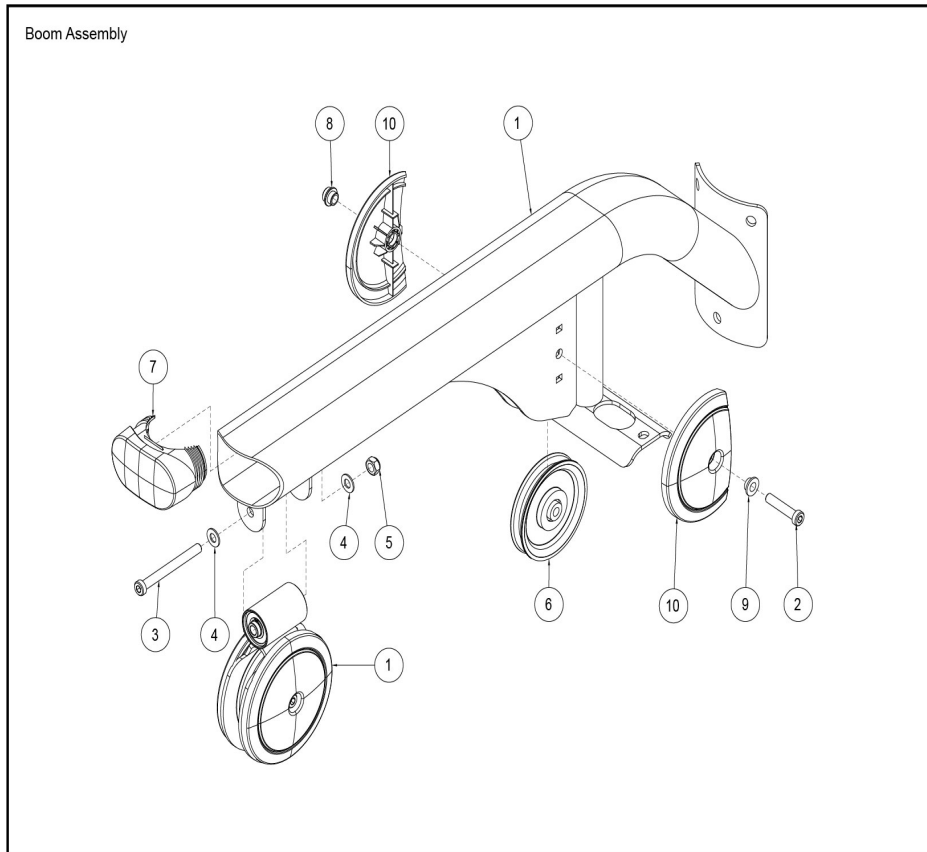

PWR PLAY TRICEPS PUSHDOWN

PP-TP

Parts Manual

1/5/2019 16:00:07 PM

Table of Contents

[Boom Assembly](#).....3
[Hardware Kit 1](#).....4
[Hardware Kit 2](#).....5
[Increment Weight Assembly](#).....6
[Optional Shrouds](#).....7
[PP-CORE Assembly](#).....8
[PP-TP Assembly](#).....9
[Swivel Pulley Assembly](#).....10
[190lb Stack Assembly](#).....11

Boom Assembly

Ref #	Part Number	Qty	Description
1	1005223-0000	1	ASSY, PP, SWIVEL PULLEY W/O BALL STOP OR SLOT
2	3236207	1	Hardware: Screw 50MM
3	3236217	1	Hardware: Screw 100MM
4	3273303	2	Hardware: WasherR, 3/8, THRU-HARDENED
5	3236801	1	Hardware: Nut 10 MM ID
6	3237802	1	PULLEY, 1/4 IN CABLE (T3), 4.5 IN OD
7	7333902	1	CAP, LARGE FLOV-END; CHGR
8	7335401	1	Hardware: Nut 10 MM ID
9	7630101	1	Retainer CM/MJ Pulley
10	7630002	2	COVER, PULLEY BOLTED PARTIAL

Hardware Kit 2

Ref #	Part Number	Qty	Description
1	3273303	5	Hardware: WasherR, 3/8, THRU-HARDENED
2	3236801	5	Hardware: Nut 10 MM ID
3	3236202	5	Hardware: Screw 25MM
4	3240502	2	Set Screw
5	3232421	2	Retaining Ring 0.940" D