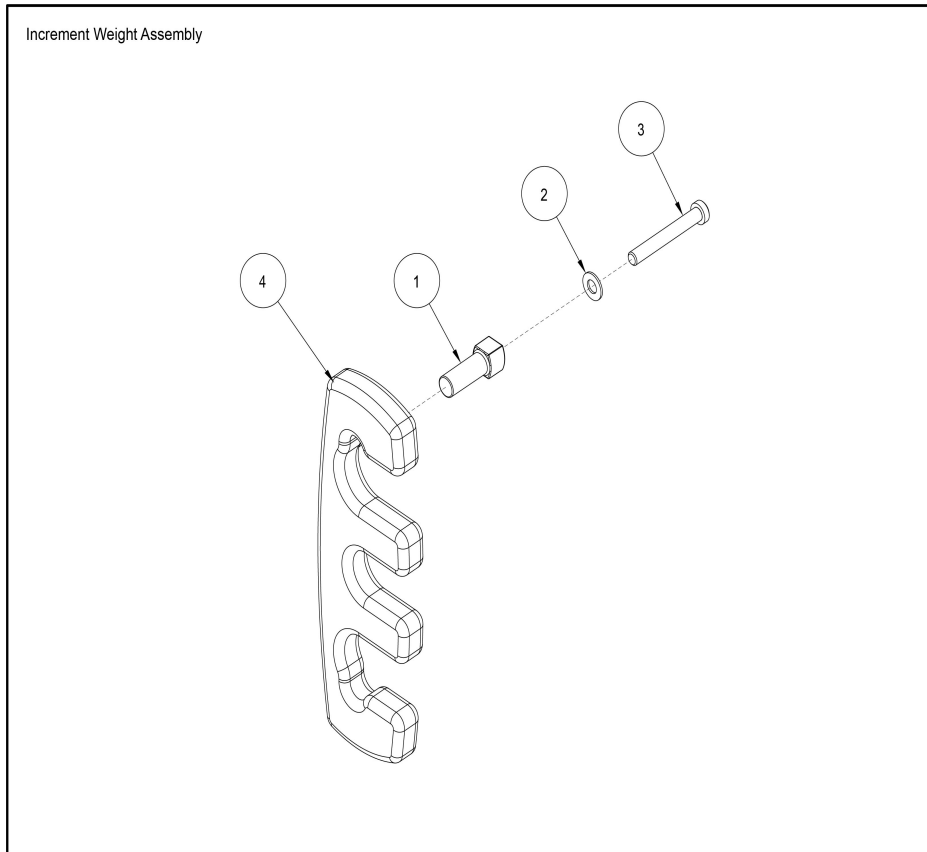

Boom Assembly

Ref #	Part Number	Qty	Description
1	1005223-0000	1	ASSY, PP, SWIVEL PULLEY W/O BALL STOP OR SLOT
2	3236207	1	Hardware: Screw 50MM
3	3236217	1	Hardware: Screw 100MM
4	3273303	2	Hardware: WasherR, 3/8, THRU-HARDENED
5	3236801	1	Hardware: Nut 10 MM ID
6	3237802	1	PULLEY, 1/4 IN CABLE (T3), 4.5 IN OD
7	7333902	1	CAP, LARGE FLOV-END; CHGR
8	7335401	1	Hardware: Nut 10 MM ID
9	7630101	1	Retainer CM/MJ Pulley
10	7630002	2	COVER, PULLEY BOLTED PARTIAL

Hardware Kit 1

Ref #	Part Number	Qty	Description
1	7642302	1	PLUG, CM/MJ, PLUG -CHR
2	3237407	2	PLUG, 1 IN HOLE
3	7634401	2	Retainer CM/MJ Guide Rod
4	7352101	2	Cushion Weight Stack
5	7646802	8	PLUG, CURVED HOLE -CHR

Hardware Kit 2

Ref #	Part Number	Qty	Description
1	3273303	5	Hardware: WasherR, 3/8, THRU-HARDENED
2	3236801	5	Hardware: Nut 10 MM ID
3	3236202	5	Hardware: Screw 25MM
4	3240502	2	Set Screw
5	3232421	2	Retaining Ring 0.940" D

Increment Weight Assembly

Ref #	Part Number	Qty	Description
1	7401702	1	COVER, PLASTIC PEG 2.25IN -CHR
2	3273303	1	Hardware: WasherR, 3/8, THRU-HARDENED
3	3236212	1	Hardware: Screw 75MM
4	7711502	1	WEIGHT, 5 LB ADD-ON -CHR