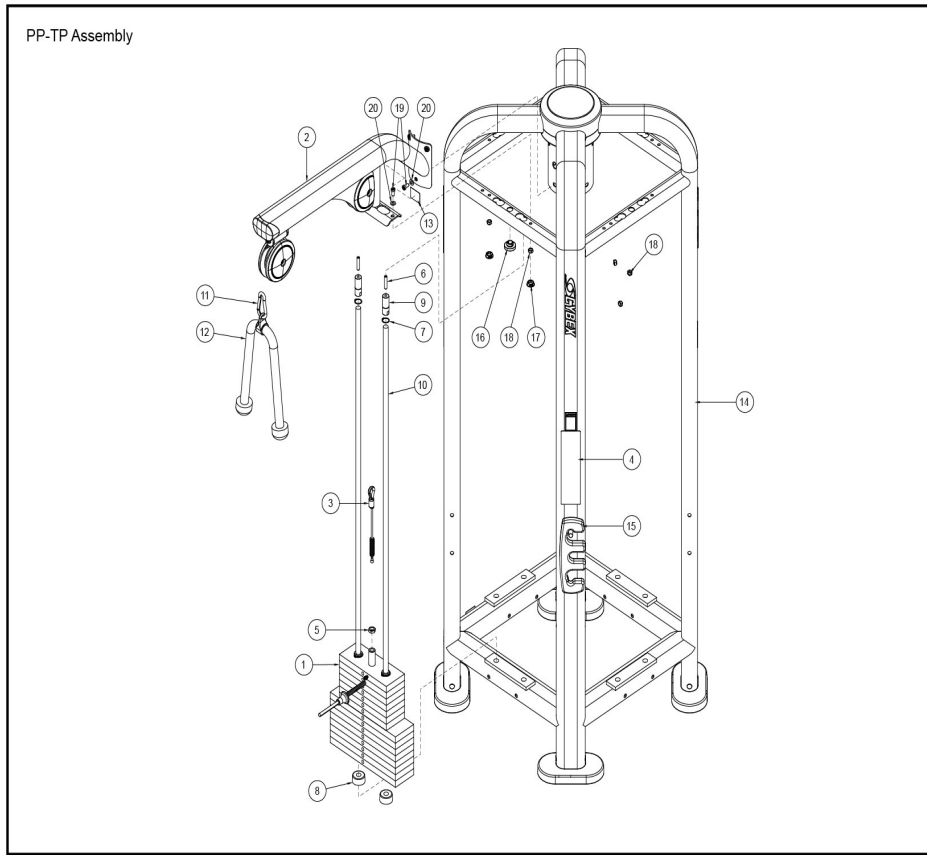

Optional Shrouds

Ref #	Part Number	Qty	Description
1	9035995	1	BRKT, SHROUD, CMDAP, BOTTOM, SG
2	9035701	1	BRKT, SHROUD, CMDAP TOP
3	3238601	4	Blind Thread Insert - 1.5"
4	3236201	4	Hardware: Screw 20MM
5	3102514	4	Hardware: Flat Washer 3/8" ID
6	3237401	2	Plug 7/16" Hole
7	9035801	2	SHROUD, CM/MJ FRONT

PP-CORE Assembly

Ref #	Part Number	Qty	Description
1	9199101	4	FOOT, FXT FLOV - LARGE
2	9169202	4	COVER, LG FOOT -CHR
3	7640402	1	COVER, BOTTOM CAP -CHR
4	3273303	24	Hardware: WasherR, 3/8, THRU-HARDENED
5	3251203	8	Hardware: Screw 30MM
6	3254703	8	Hardware: Nut 10 MM ID
7	7629202	1	COVER, CENTER TOP -CHR
8	7629802	2	COVER, CENTER BOTTOM -CHR
9	3236501	4	Hardware: Nut 0.7" ID
10	1006135-0001	4	LABEL, CYBEX LOGO 10 IN
11	7571301	1	Label Serial Number
12	8343101	1	Tag - Bolt To Floor
13	7646802	8	PLUG, CURVED HOLE -CHR
14	3236202	8	Hardware: Screw 25MM
15	3236801	8	Hardware: Nut 10 MM ID
16	8220001	1	Label, ASTM, Select Vertical - English
17	9141101	4	LABEL, WARNING, STRAP TRAINING -ENG
18	9173101	4	PLATE, FOOT, 9.5 X 4.75
19	1003329-0000	1	WLDMT, MJCORE

PP-TP Assembly

Ref #	Part Number	Qty	Description
1	1005217-0001	1	ASSY, 190LB STACK
2	1005254-0000	1	ASSY, PP-TP, BOOM
3	1005269-0004	1	CABLE, PP-TP
4	1005248-0001	1	LABEL, PP-TP, PLACARD -ENG
5	3236902	1	Hardware: Nut 16 MM ID
6	3240502	2	Set Screw
7	3232421	2	Retaining Ring 0.940" D
8	7352101	2	Cushion Weight Stack
9	7634401	2	Retainer CM/MJ Guide Rod
10	7328618	2	Guide Rod .75 OD Solid X 71.50
11	3250201	1	Snap Link 3/8" D
12	6851501	1	Rope Tricep
13	7571301	1	Label Serial Number
14	PP-CORE-ASSY	1	ASSY, PP-CORE, COMPONENTS
15	1005352-0001	1	ASSY, INC WGT PEG, LFLOV
16	7642301	1	Bumper CM/MJ Plug
17	3237403	2	Plug 1" Hole
18	3236801	5	Hardware: Nut 10 MM ID
19	3236202	5	Hardware: Screw 25MM
20	3273303	5	Hardware: WasherR, 3/8, THRU-HARDENED