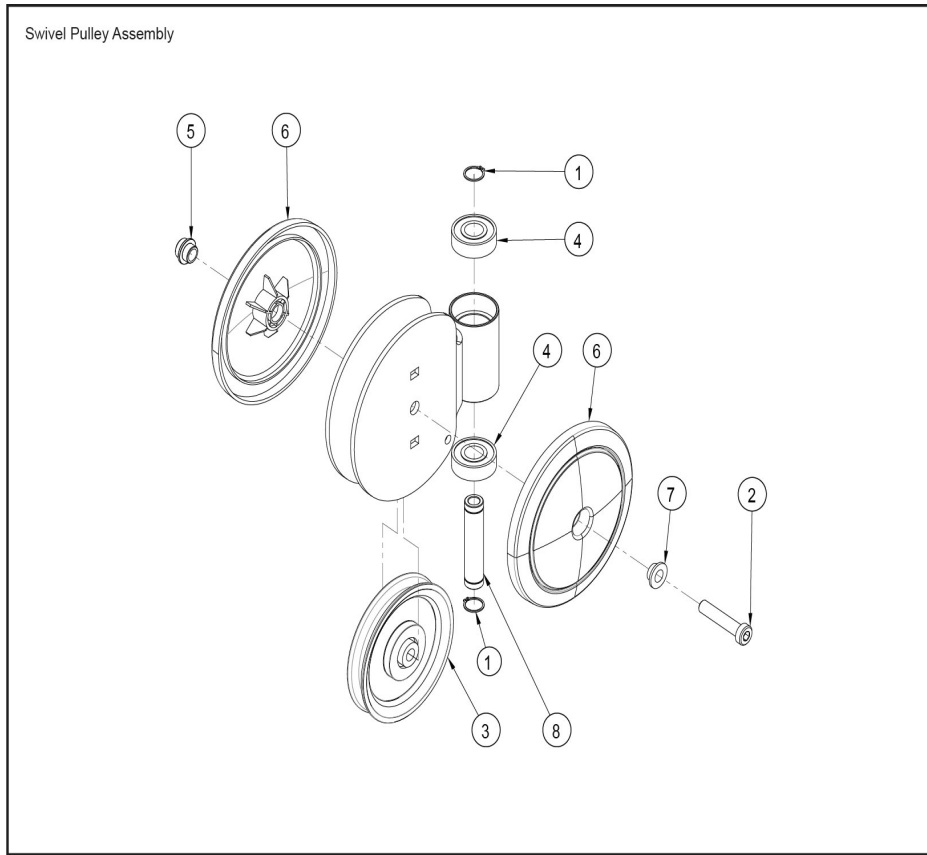

Swivel Pulley Assembly

Ref #	Part Number	Qty	Description
1	3232413	2	Retaining Ring 0.631" D
2	3236207	1	Hardware: Screw 50MM
3	3237802	1	PULLEY, 1/4 IN CABLE (T3), 4.5 IN OD
4	3245901	2	Bearing
5	7335401	1	Hardware: Nut 10 MM ID
6	7629902	2	COVER, PULLEY-BOLTED FULL
7	7630101	1	Retainer CM/MJ Pulley
8	7645401	1	Shaft CM/MJ 6203 Bearing