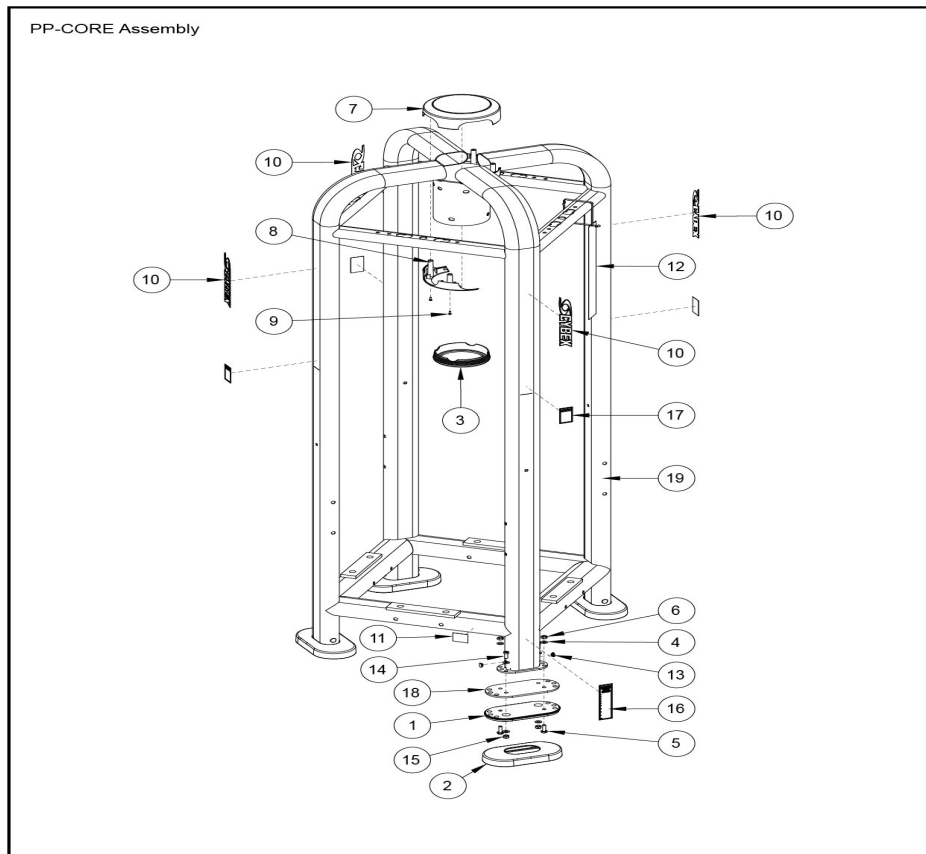

Boom Assembly

Ref #	Part Number	Qty	Description
1	1005223-0000	1	ASSY, PP, SWIVEL PULLEY W/O BALL STOP OR SLOT
2	3236207	1	Hardware: Screw 50MM
3	3236217	1	Hardware: Screw 100MM
4	3273303	2	Hardware: WasherR, 3/8, THRU-HARDENED
5	3236801	1	Hardware: Nut 10 MM ID
6	3237802	1	PULLEY, 1/4 IN CABLE (T3), 4.5 IN OD
7	7333902	1	CAP, LARGE FLOV-END; CHGR
8	7335401	1	Hardware: Nut 10 MM ID
9	7630101	1	Retainer CM/MJ Pulley
10	7630002	2	COVER, PULLEY BOLTED PARTIAL

Increment Weight Assembly

Ref #	Part Number	Qty	Description
1	7401702	1	COVER, PLASTIC PEG 2.25IN -CHR
2	3273303	1	Hardware: WasherR, 3/8, THRU-HARDENED
3	3236212	1	Hardware: Screw 75MM
4	7711502	1	WEIGHT, 5 LB ADD-ON -CHR

Optional Shrouds

Ref #	Part Number	Qty	Description
1	9035995	1	BRKT, SHROUD, CMDAP, BOTTOM, SG
2	9035701	1	BRKT, SHROUD, CMDAP TOP
3	3238601	4	Blind Thread Insert - 1.5"
4	3236201	4	Hardware: Screw 20MM
5	3102514	4	Hardware: Flat Washer 3/8" ID
6	3237401	2	Plug 7/16" Hole
7	9035801	2	SHROUD, CM/MJ FRONT

PP-CORE Assembly

Ref #	Part Number	Qty	Description
1	9199101	4	FOOT, FXT FLOV - LARGE
2	9169202	4	COVER, LG FOOT -CHR
3	7640402	1	COVER, BOTTOM CAP -CHR
4	3273303	24	Hardware: WasherR, 3/8, THRU-HARDENED
5	3251203	8	Hardware: Screw 30MM
6	3254703	8	Hardware: Nut 10 MM ID
7	7629202	1	COVER, CENTER TOP -CHR
8	7629802	2	COVER, CENTER BOTTOM -CHR
9	3236501	4	Hardware: Nut 0.7" ID
10	1006135-0001	4	LABEL, CYBEX LOGO 10 IN
11	7571301	1	Label Serial Number
12	8343101	1	Tag - Bolt To Floor
13	7646802	8	PLUG, CURVED HOLE -CHR
14	3236202	8	Hardware: Screw 25MM
15	3236801	8	Hardware: Nut 10 MM ID
16	8220001	1	Label, ASTM, Select Vertical - English
17	9141101	4	LABEL, WARNING, STRAP TRAINING -ENG
18	9173101	4	PLATE, FOOT, 9.5 X 4.75
19	1003329-0000	1	WLDMT, MJCORE