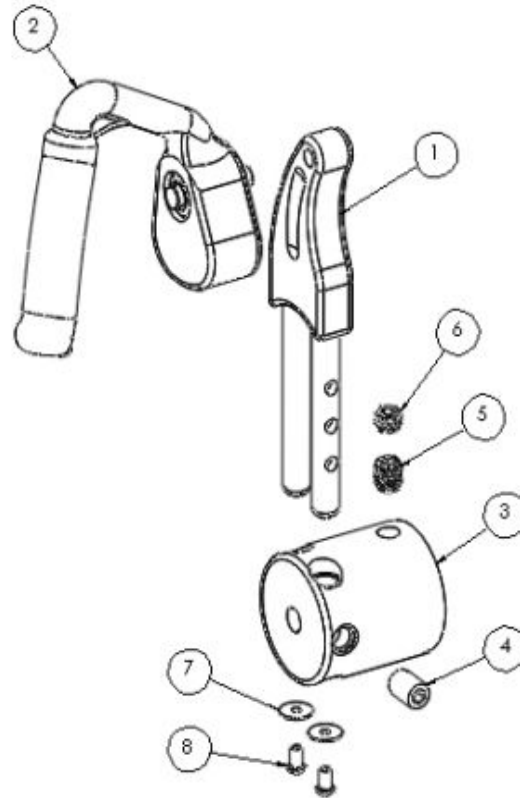

Handle Left Crank Fixed Assembly

660-000001-660-014966

Ref #	Part Number	Qty	Description
1	A1869	1	Assy. Crank Upper Left
2	S4863	1	KIT ASSY HANDCRANK PRO V2
3	A3781	1	Assy. Hub Crank PRO Upper
4	P3738	1	Screw Set 5/8-18X1.0 Socket Po
5	P3111	1	Screw Set Socket Point Flat 5/8-18 x .75
6	P3110	1	Screw Set Socket Point Flat 5/8-18 x .5
7	10537-08370	2	.25 ID x .835 OD F/W
8	94049	2	1/4"-20 x 1/2" Zinc BSCS