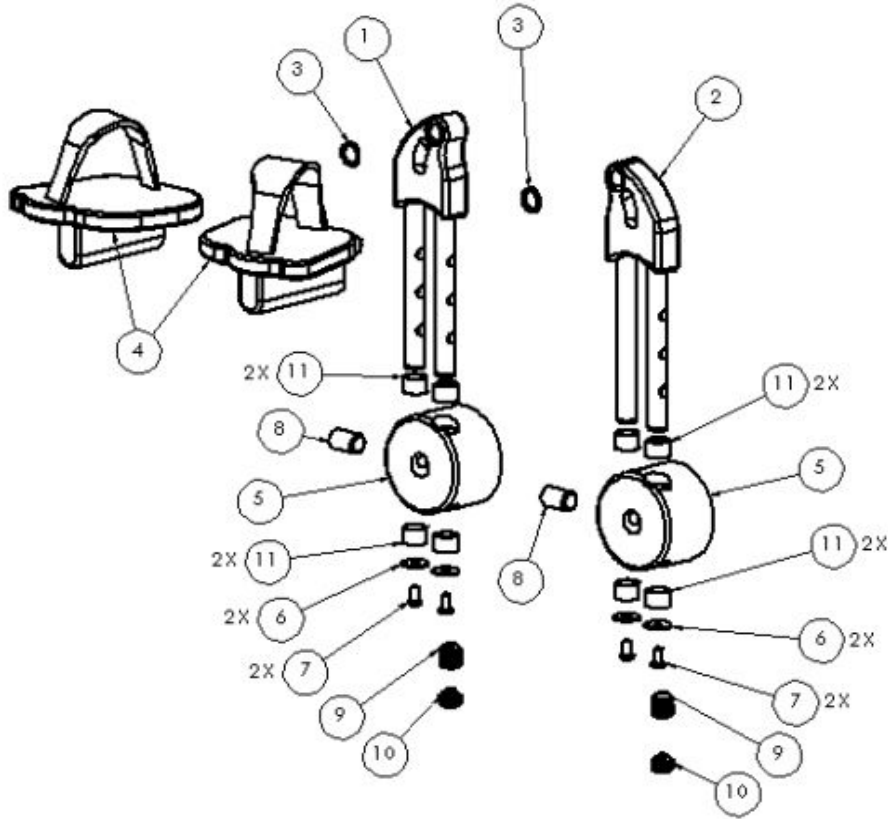

Cranks Left PRO2 Sport 660-014967-Current

Ref #	Part Number	Qty	Description
1	A3157-CH	1	Crank Cast Left 175MM Charcoal
2	68013	1	Snap Ring .588 ID x .035THK
3	A5069	1	Shaft Handcrank Fixed Left
4	A1591	2	Washer IGUS Handcrank Modified
5	A1993	1	NLA: Handle Handcrank PRO
6	P5094	1	GRIP HANDLE HANDCRANK PRO RED
7	P1173	2	Brg. Flnged IGUS 5/8 Handc
8	P3460	1	Decal 1.5" Dia. Domed Circle
9	P3738	1	Screw Set 5/8-18X1.0 Socket Po
10	A5622	1	Spacer Crank PRO2 ELITE
11	A5071	1	Cover Disc PRO2 Sport Black
12	A5400	4	Spacer Foam Tape Elite Disk

Cranks Right PRO2 Sport 660-014967-Current

Ref #	Part Number	Qty	Description
1	A3158-CH	1	Crank Cast RH 175MM Charcoal
2	68013	1	Snap Ring .588 ID x .035THK
3	A5070	1	Shaft Handcrank Fixed Right
4	A1591	2	Washer IGUS Handcrank Modified
5	A1993	1	NLA: Handle Handcrank PRO
6	P5094	1	GRIP HANDLE HANDCRANK PRO RED
7	P1173	2	Brg. Flnged IGUS 5/8 Handc
8	P3460	1	Decal 1.5" Dia. Domed Circle
9	P3738	1	Screw Set 5/8-18X1.0 Socket Po
10	A5622	1	Spacer Crank PRO2 ELITE
11	A5071	1	Cover Disc PRO2 Sport Black
12	A5400	4	Spacer Foam Tape Elite Disk

**Fixed Left and Right Feet Crank Assembly -
#660-000001 - #660-014966**

Ref #	Part Number	Qty	Description
1	A1867	1	Assy. Crank Lower Left
2	A1868	1	Assy. Crank Lower Right
3	P2709	2	Washer Pedal Hardened 9/16
4	P2275	1	Pedal Bike Pair 9/16"-20
5	A4581	2	ASSY HUB CRANK LWR DUAL FIXED
6	10537-08370	4	.25 ID x .835 OD F/W
7	94049	4	1/4"-20 x 1/2" Zinc BSCS
8	P3738	2	Screw Set 5/8-18X1.0 Socket Po
9	P3111	2	Screw Set Socket Point Flat 5/8-18 x .75
10	P3110	2	Screw Set Socket Point Flat 5/8-18 x .5
11	P5174	8	Bushing IGUS Hub MSI-1012-08 P