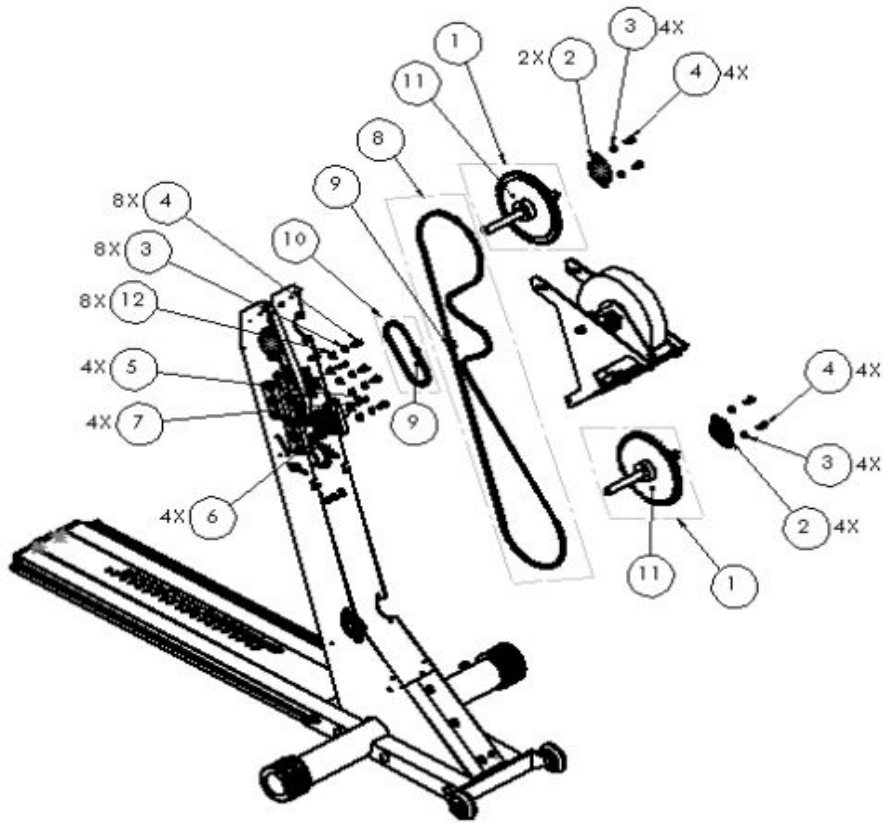

Bearing Sprocket PRO2 Sport 660-014967 - Current

Ref #	Part Number	Qty	Description
1	S5846	2	KIT V2 SPROCKET/SPINDLE PRO2 S
2	P1096	4	Bearing Spindle Drive SB204-12
3	33892	16	5/16" Yellow Zinc Split L/W
4	13052	16	5/16"-18 x 5/8" Zinc HCS
5	93165	4	#10-32 x 5/8" Zinc SCS
6	A1972	4	Washer Retain. Bearing Recess
7	33614	4	#10 Zinc Split L/W
8	A3908	1	Kit Chain Long 188P #40 PRO2 S
9	P2379	1	Link master chain #40
10	A3120	1	Kit #40 Chain Short 32P ISO RE
11	P1231	1	Disc Deadening Sound 7"
12	33080	8	5/16" Zinc F/W