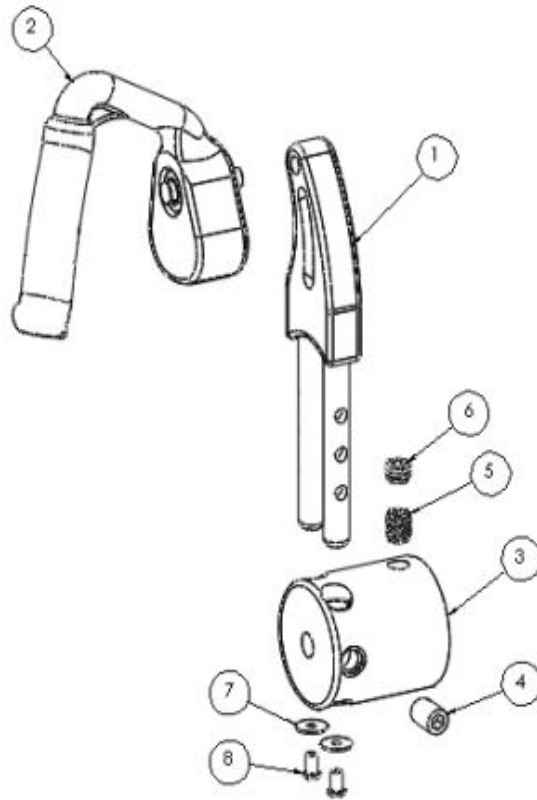

**Fixed Left and Right Feet Crank Assembly -
#660-000001 - #660-014966**

Ref #	Part Number	Qty	Description
1	A1867	1	Assy. Crank Lower Left
2	A1868	1	Assy. Crank Lower Right
3	P2709	2	Washer Pedal Hardened 9/16
4	P2275	1	Pedal Bike Pair 9/16"-20
5	A4581	2	ASSY HUB CRANK LWR DUAL FIXED
6	10537-08370	4	.25 ID x .835 OD F/W
7	94049	4	1/4"-20 x 1/2" Zinc BSCS
8	P3738	2	Screw Set 5/8-18X1.0 Socket Po
9	P3111	2	Screw Set Socket Point Flat 5/8-18 x .75
10	P3110	2	Screw Set Socket Point Flat 5/8-18 x .5
11	P5174	8	Bushing IGUS Hub MSI-1012-08 P

Handle Left Crank Fixed Assembly

660-000001-660-014966

Ref #	Part Number	Qty	Description
1	A1869	1	Assy. Crank Upper Left
2	S4863	1	KIT ASSY HANDCRANK PRO V2
3	A3781	1	Assy. Hub Crank PRO Upper
4	P3738	1	Screw Set 5/8-18X1.0 Socket Po
5	P3111	1	Screw Set Socket Point Flat 5/8-18 x .75
6	P3110	1	Screw Set Socket Point Flat 5/8-18 x .5
7	10537-08370	2	.25 ID x .835 OD F/W
8	94049	2	1/4"-20 x 1/2" Zinc BSCS

Handle Right Crank Fixed Assembly

660-000001-660-014966

Ref #	Part Number	Qty	Description
1	A1870	1	Assy. Crank Upper Right
2	S4863	1	KIT ASSY HANDCRANK PRO V2
3	A3781	1	Assy. Hub Crank PRO Upper
4	P3738	1	Screw Set 5/8-18X1.0 Socket Po
5	P3111	1	Screw Set Socket Point Flat 5/8-18 x .75
6	P3110	1	Screw Set Socket Point Flat 5/8-18 x .5
7	10537-08370	2	.25 ID x .835 OD F/W
8	94049	2	1/4"-20 x 1/2" Zinc BSCS