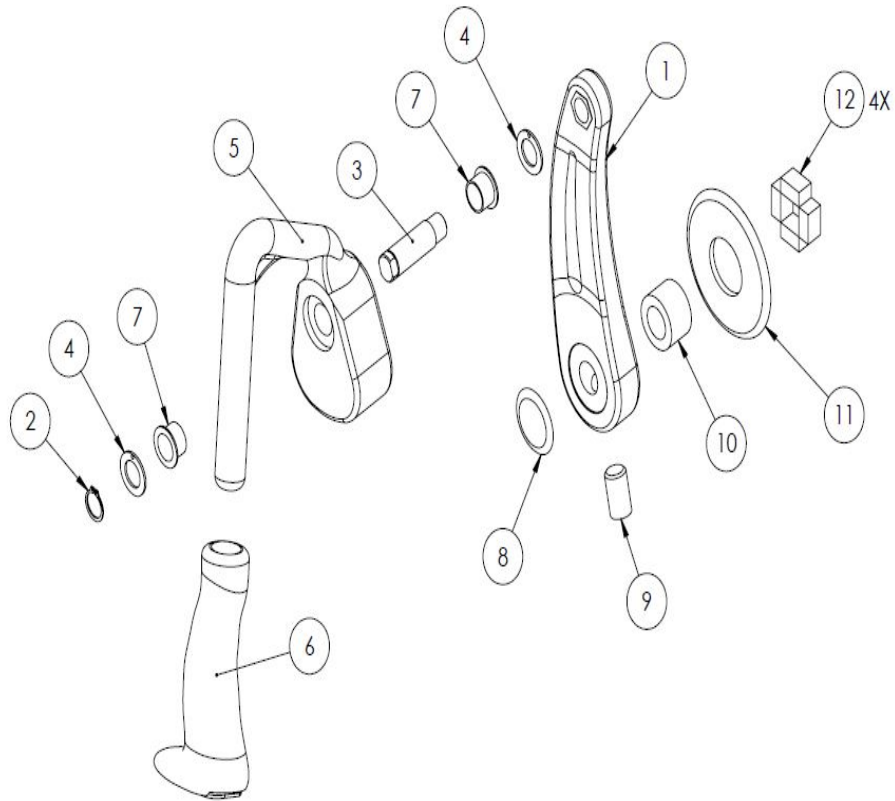

Cranks Left PRO2 Sport 660-014967-Current

Ref #	Part Number	Qty	Description
1	A3157-CH	1	Crank Cast Left 175MM Charcoal
2	68013	1	Snap Ring .588 ID x .035THK
3	A5069	1	Shaft Handcrank Fixed Left
4	A1591	2	Washer IGUS Handcrank Modified
5	A1993	1	NLA: Handle Handcrank PRO
6	P5094	1	GRIP HANDLE HANDCRANK PRO RED
7	P1173	2	Brg. Flnged IGUS 5/8 Handc
8	P3460	1	Decal 1.5" Dia. Domed Circle
9	P3738	1	Screw Set 5/8-18X1.0 Socket Po
10	A5622	1	Spacer Crank PRO2 ELITE
11	A5071	1	Cover Disc PRO2 Sport Black
12	A5400	4	Spacer Foam Tape Elite Disk