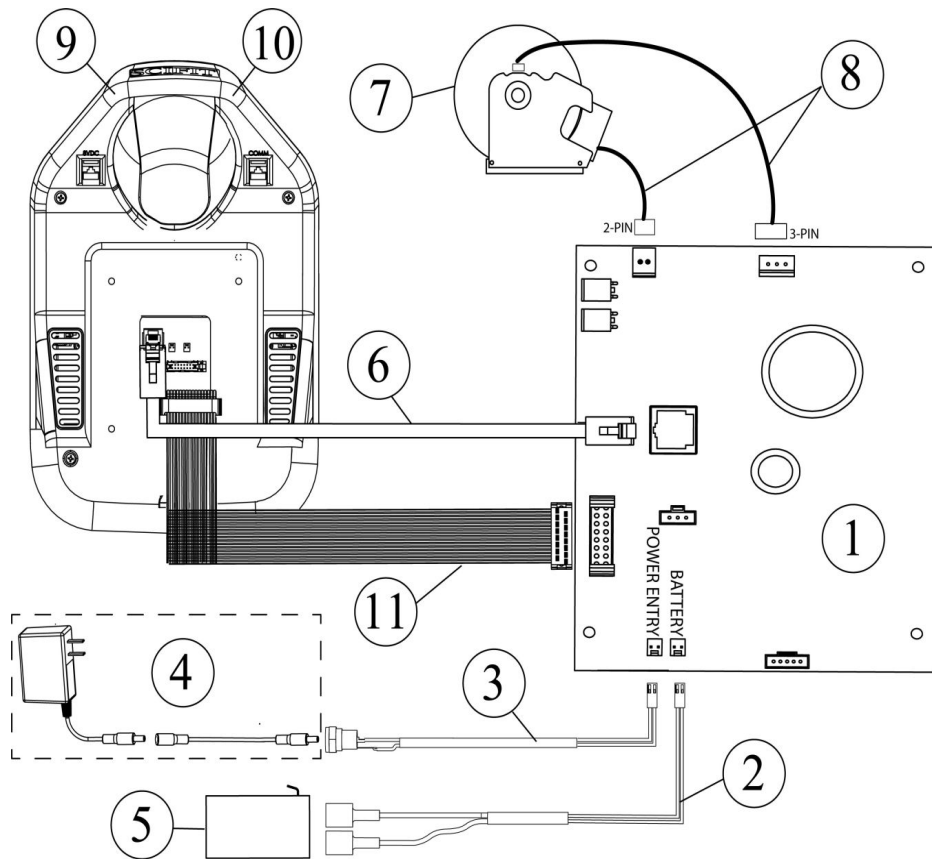

Lower Board And Wires - Pre 5-2013

Ref #	Part Number	Qty	Description
1	S6189	1	Kit A5361 W/Tactile Firm PRE 5
2	P1833	1	Cable Battery Cordless
3	P3307	1	Cable Power Entry PRO
4	CORD-NT-DOM-LV	1	CSS PUR DOMESTIC
5	P1564	1	Battery Rechargeable Cordless
6	P4741	1	Cable Comm 50" Intelli PRO2/10
7	S1909	1	Kit Brake Climber/ PRO2 Medica
8	S4454	1	CABLES IND. BRAKE 3 & 2 PIN
9	S5195	1	Kit A4604/Strain Relief.Wirele
10	S5196R	1	Kit A4604R/Strain Relief.Wirel
11	A5190	1	Cable Assy Display 79" V2