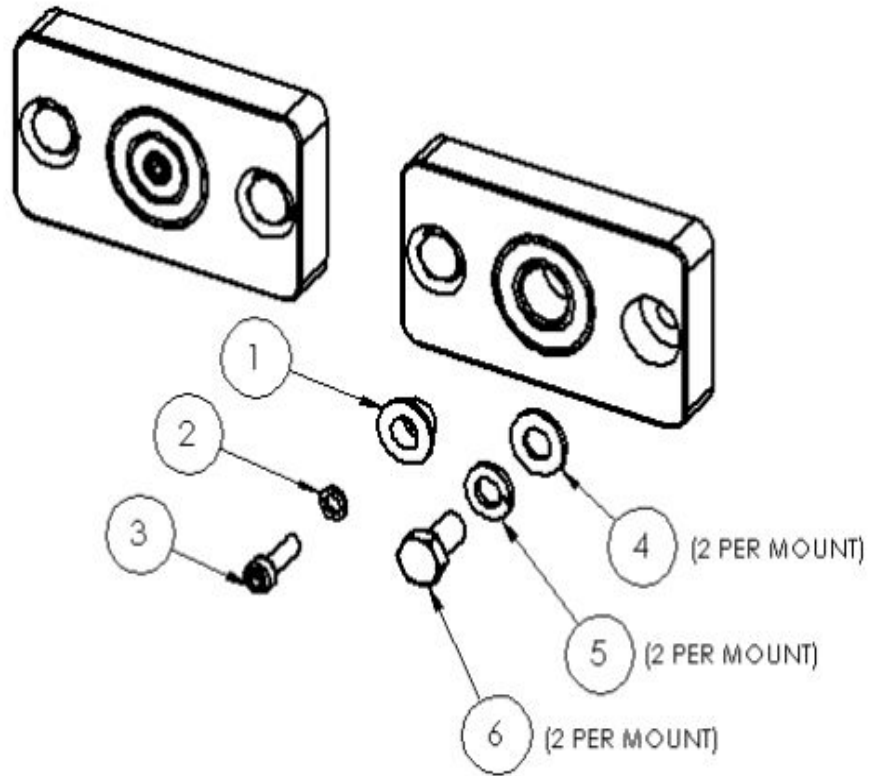

**Bearing Mount Jack Shaft Assembly 660-000001 -
660-014966**

Ref #	Part Number	Qty	Description
1	A1972	2	Washer Retain. Bearing Recess
2	33614	2	#10 Zinc Split L/W
3	93165	2	#10-32 x 5/8" Zinc SCS
4	33080	4	5/16" Zinc F/W
5	33892	4	5/16" Yellow Zinc Split L/W
6	13052	4	5/16"-18 x 5/8" Zinc HCS
-	S4747	1	Kit (1 pr) Bearing Mount Jac