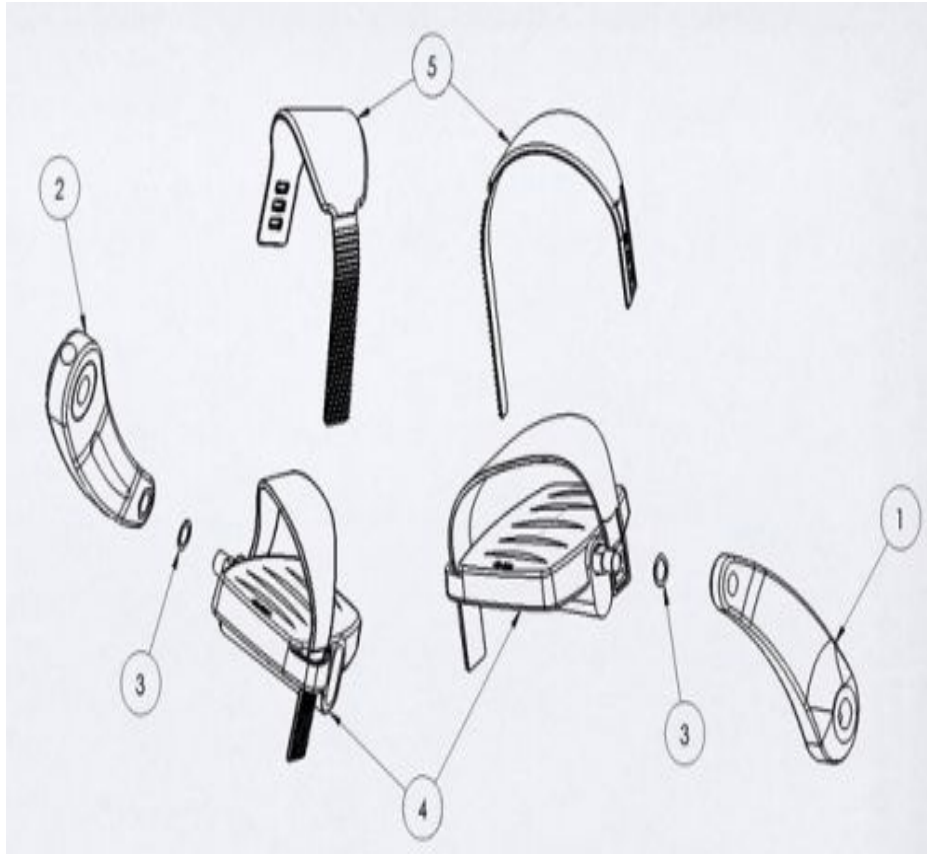

PRO2 Sport Left Right Pedal Crank Assembly - #660-014967 - Current

---

Ref #	Part Number	Qty	Description
1	A3157-CH	1	Crank Cast Left 175MM Charcoal
2	A3158-CH	1	Crank Cast RH 175MM Charcoal
3	P2709	1	Washer Pedal Hardened 9/16
4	P2275	1	Pedal Bike Pair 9/16"-20
5	P3609	1	Straps pedal red pair IFI