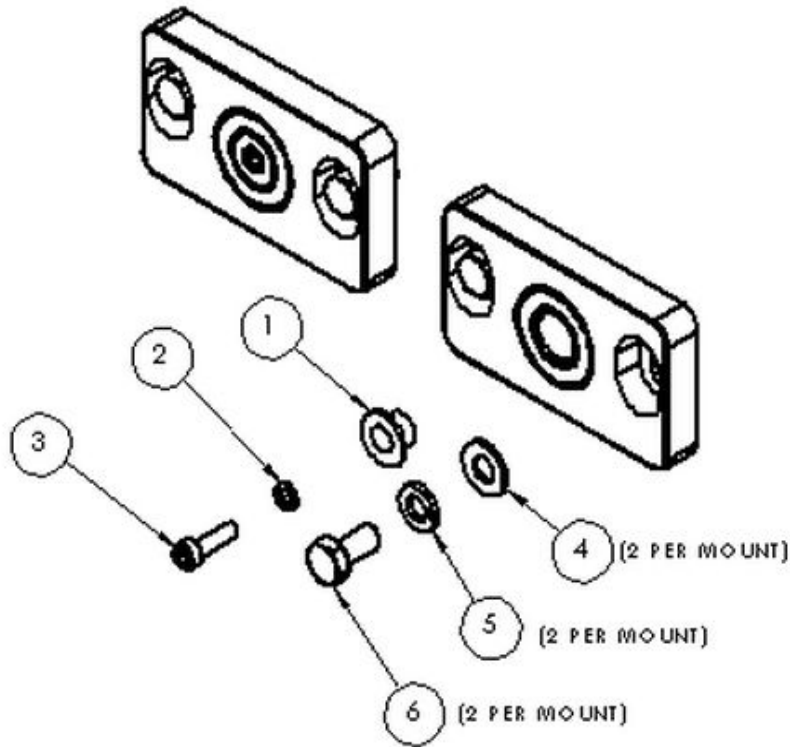

Bearing Mount Bi Directional Assembly

660-000001 - 660-014966

Ref #	Part Number	Qty	Description
1	A1972	2	Washer Retain. Bearing Recess
2	33614	2	#10 Zinc Split L/W
3	93165	2	#10-32 x 5/8" Zinc SCS
4	33080	4	5/16" Zinc F/W
5	33892	4	5/16" Yellow Zinc Split L/W
6	13052	4	5/16"-18 x 5/8" Zinc HCS
-	S4748	1	Kit (1pr.) Bearing Mount Bi-