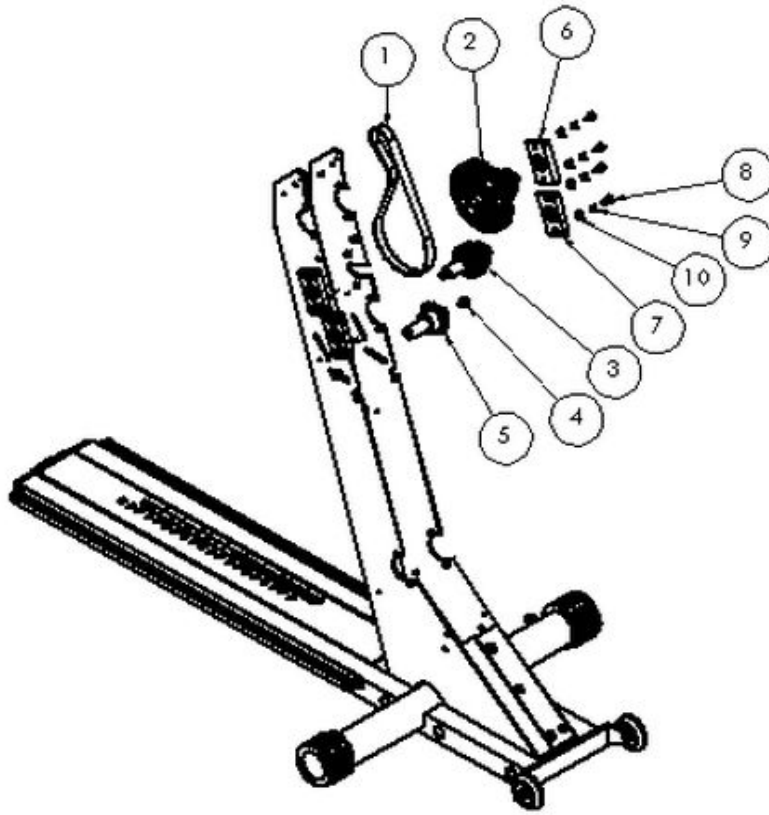

Bearing Pulley PRO2 Sport 660-014967 - Current

Ref #	Part Number	Qty	Description
1	P1664	1	Belt Poly-V J8 310
2	B2021	1	Assy Jack Shaft PRO2 Sport #
3	B2022	1	Assy Bi-direct Shaft PRO2 SPOR
4	19651	1	5/16-18 x 1/2 Zinc FB
5	A3447	1	Kit Idler Chain Assy.PRO
6	A5843	1	Kit Alum. Bearing MNT Jack Sha
7	A5842	1	Kit Alum. Bearing MNT Bi-Direc
8	13052	8	5/16"-18 x 5/8" Zinc HCS
9	33892	8	5/16" Yellow Zinc Split L/W
10	33080	8	5/16" Zinc F/W