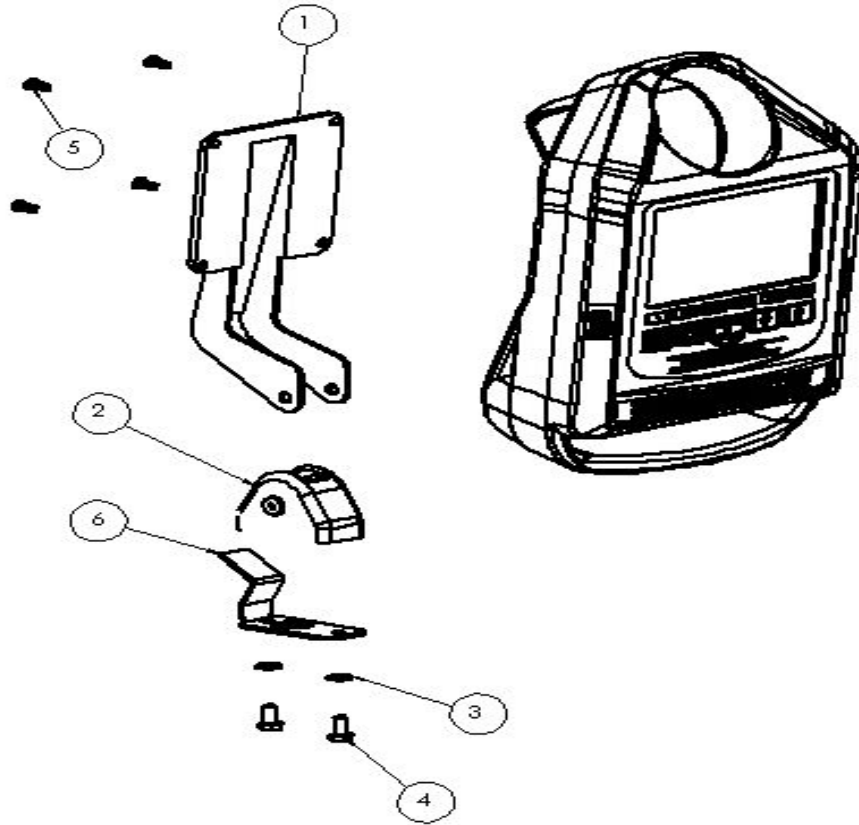

Bracket Support Console PRO2 Sport

Ref #	Part Number	Qty	Description
1	A4659	1	DISPLAY ADJ PRO LCD V2
2	S5791	1	Kit Quadrant W/HW Post 4/13 PR
3	33892	2	5/16" Yellow Zinc Split L/W
4	13052	2	5/16"-18 x 5/8" Zinc HCS
5	10537-09060	4	Screw M5 x 12mm Phil Black Zinc
6	A5344	1	STOP CONSOLE PRO2 ELITE