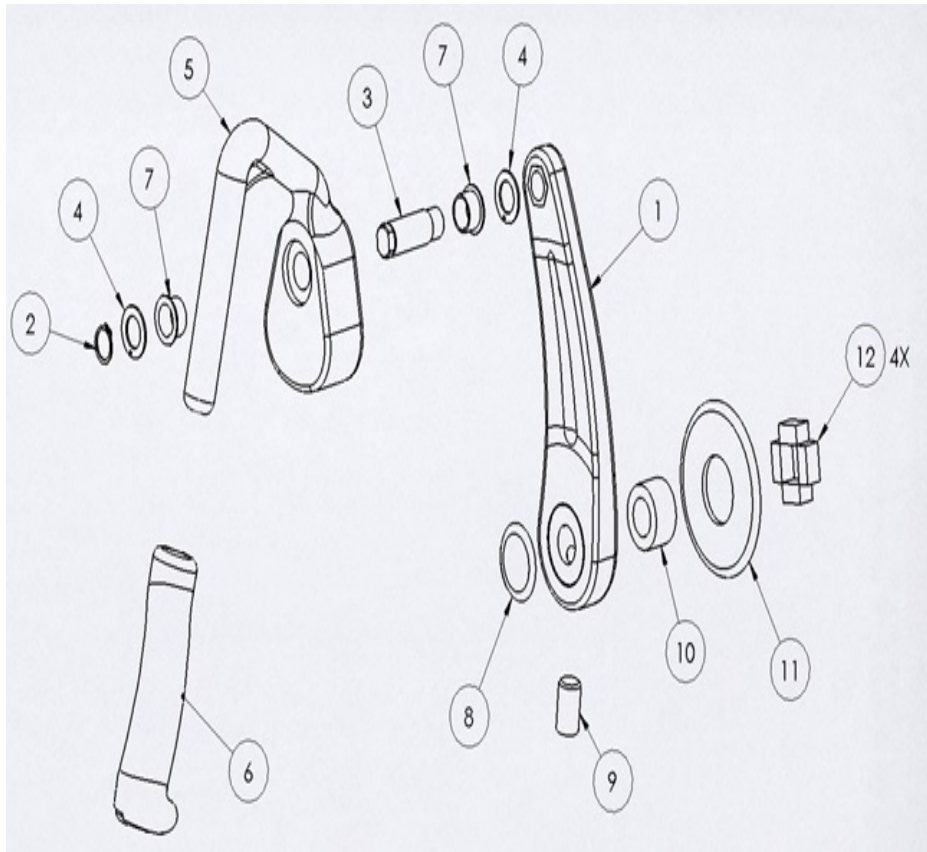

Cranks Right PRO2 Sport 660-014967-Current

Ref #	Part Number	Qty	Description
1	A3158-CH	1	Crank Cast RH 175MM Charcoal
2	68013	1	Snap Ring .588 ID x .035THK
3	A5070	1	Shaft Handcrank Fixed Right
4	A1591	2	Washer IGUS Handcrank Modified
5	A1993	1	NLA: Handle Handcrank PRO
6	P5094	1	GRIP HANDLE HANDCRANK PRO RED
7	P1173	2	Brg. Flnged IGUS 5/8 Handc
8	P3460	1	Decal 1.5" Dia. Domed Circle
9	P3738	1	Screw Set 5/8-18X1.0 Socket Po
10	A5622	1	Spacer Crank PRO2 ELITE
11	A5071	1	Cover Disc PRO2 Sport Black
12	A5400	4	Spacer Foam Tape Elite Disk