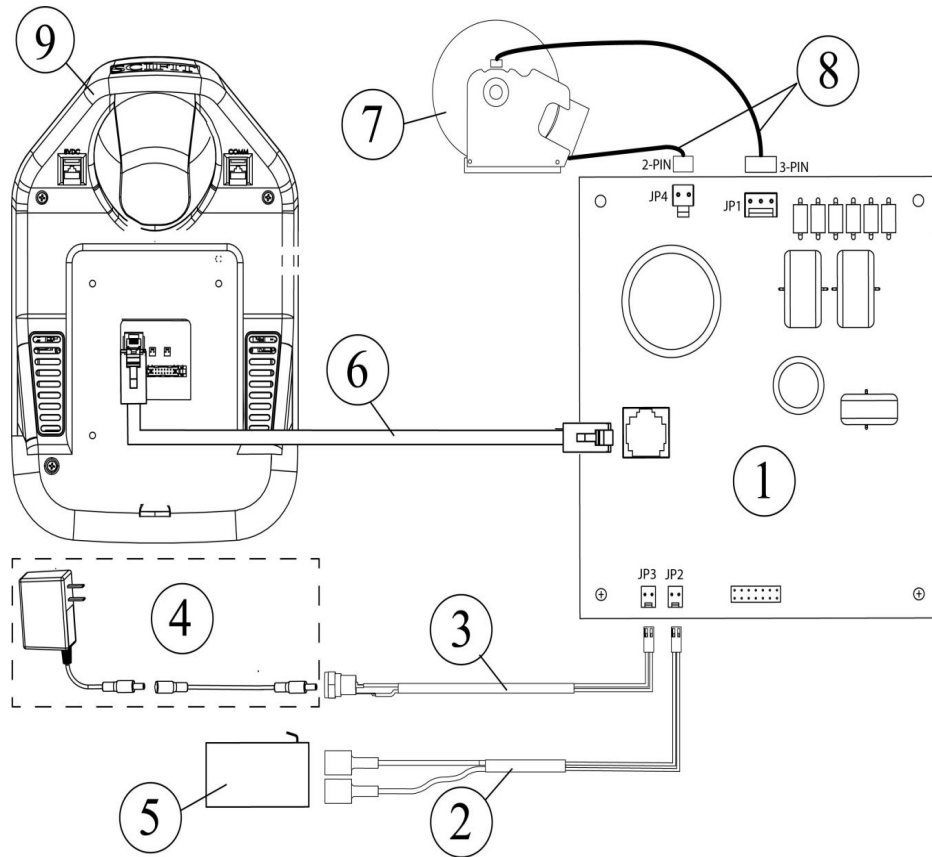

Lower Board And Wires - Post 5-2013

Ref #	Part Number	Qty	Description
1	A5361	1	Kit A5005 W/Mounting Bracket
2	P1833	1	Cable Battery Cordless
3	P3307	1	Cable Power Entry PRO
4	CORD-NT-DOM-LV	1	CSS PUR DOMESTIC
5	P1564	1	Battery Rechargeable Cordless
6	P4741	1	Cable Comm 50" Intelli PRO2/10
7	S1909	1	Kit Brake Climber/ PRO2 Medica
8	S4454	1	CABLES IND. BRAKE 3 & 2 PIN
9	LCD-EN-01	1	SCIFIT LCD Console English
9	LCD-EN-01	1	SCIFIT LCD Console English
9	LCD-EN-01	1	SCIFIT LCD Console English
9	LCD-EN-01	1	SCIFIT LCD Console English
9	LCD-EN-01	1	SCIFIT LCD Console English
9	LCD-EN-01	1	SCIFIT LCD Console English
9	LCD-EN-01	1	SCIFIT LCD Console English
9	LCD-EN-01	1	SCIFIT LCD Console English
9	LCD-EN-01	1	SCIFIT LCD Console English
9	LCD-EN-01	1	SCIFIT LCD Console English
9	LCD-EN-01	1	SCIFIT LCD Console English