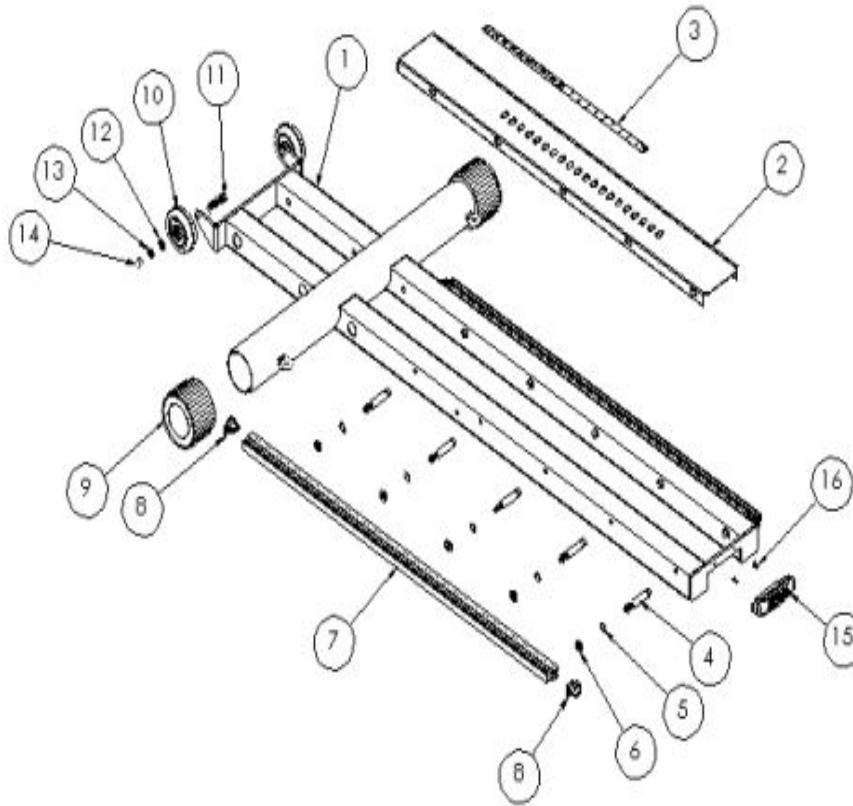

SCIFIT PRO2 Total Body

PRO231-INT

Parts Manual

1/17/2019 12:40:10 PM

Table of Contents

Base Assembly PRO2.....	3
Bearing Mount Bi Directional Assembly 660-000001 - 660-014966.....	4
Bearing Mount Jack Shaft Assembly 660-000001 - 660-014966.....	5
Bearing Pulley PRO2 Sport 660-014967 - Current.....	6
Bearing Sprocket PRO2 Sport 660-014967 - Current.....	7
Bracket Support Console PRO2 Sport.....	8
Covers PRO2 Sport Charcoal.....	9
Crank Left PRO2 Sport 660-014967-Current.....	10
Crank Right PRO2 Sport 660-014967-Current.....	11
Fixed Left and Right Feet Crank Assembly - #660-000001 - #660-014966.....	12
Handle Left Crank Fixed Assembly 660-000001-660-014966.....	13
Handle Right Crank Fixed Assembly 660-000001-660-014966.....	14
Lower Board And Wires - Post 5-2013.....	15
Lower Board And Wires - Pre 5-2013.....	16
PRO2 Sport Left Right Pedal Crank Assembly - #660-014967 - Current.....	17
Seat Fixed Low Back PRO Sport 660-000001 - 660-016060.....	18
Seat Standard 660-016096 to Current.....	19
Spindle Crank PRO2 Sport 660-000001 - 660-014966.....	20

Base Assembly PRO2

Ref #	Part Number	Qty	Description
1	C3240-CH	1	Frame Base PRO Charcoal
2	A3241	1	Track Adj. SS PRO Monocoque
3	P1982	1	Decal Number 1" Spacing 1- 20
4	13064	10	5/16"-18 x 2-3/4" Zinc HCS
5	33712	10	5/16" Zinc Internal Tooth L/W
6	37622	10	5/16"-18 Zinc Square Nut
7	A3299	2	Extrusion Rail Roller 37.5" PR
8	A5215	4	Endcap Cover Extrusion Rail
9	A1890	2	Cap Base 3" Adj. 65 Durometer
10	P2144	2	Wheel Front PRO II
11	73783	2	5/16"-18 x 1-3/4" Stnlss BSCS
12	33080	2	5/16" Zinc F/W
13	33892	2	5/16" Yellow Zinc Split L/W
14	70961	2	5/16"-18 Stnlss Stl Acorn Nut
15	A5449	1	HANDLE LIFT STEP 1
16	0142859	2	KIT:6 X 5/8 ZINC PHLLPS PH PLSTC S