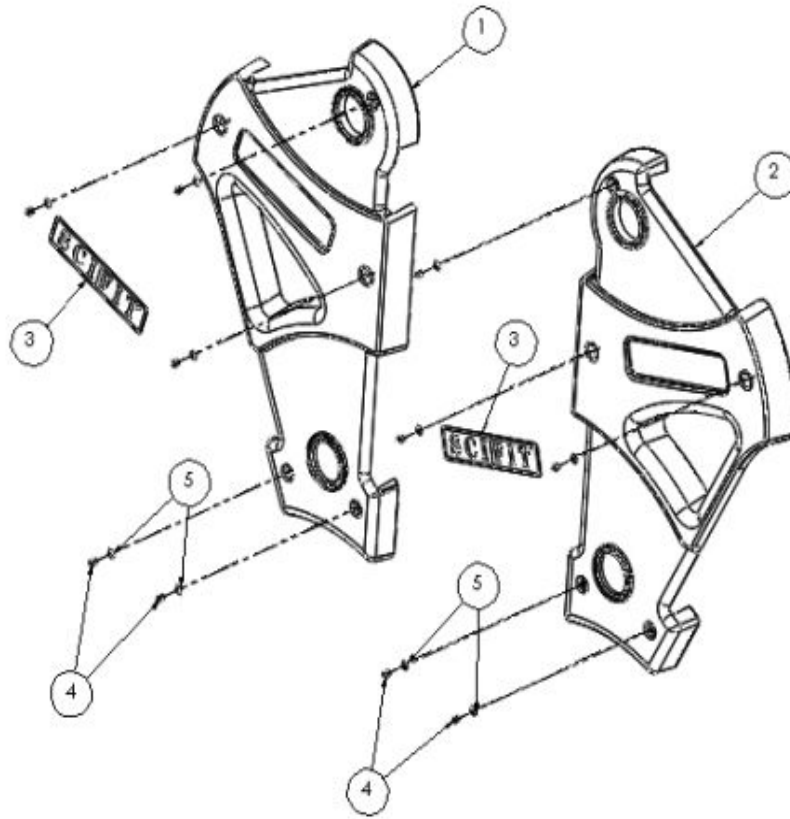

Covers PRO2 Sport Charcoal

Ref #	Part Number	Qty	Description
1	A3227	1	Kit Cover Left PRO 2 Monocoque
2	A3228	1	Kit Cover Right PRO 2 Monocoqu
3	P1100	2	DECAL SCIFIT 2.75 X 12
4	11252705	10	10-32 x 1/2 BLZ PPMS
5	P1921	10	Washer cover plastic