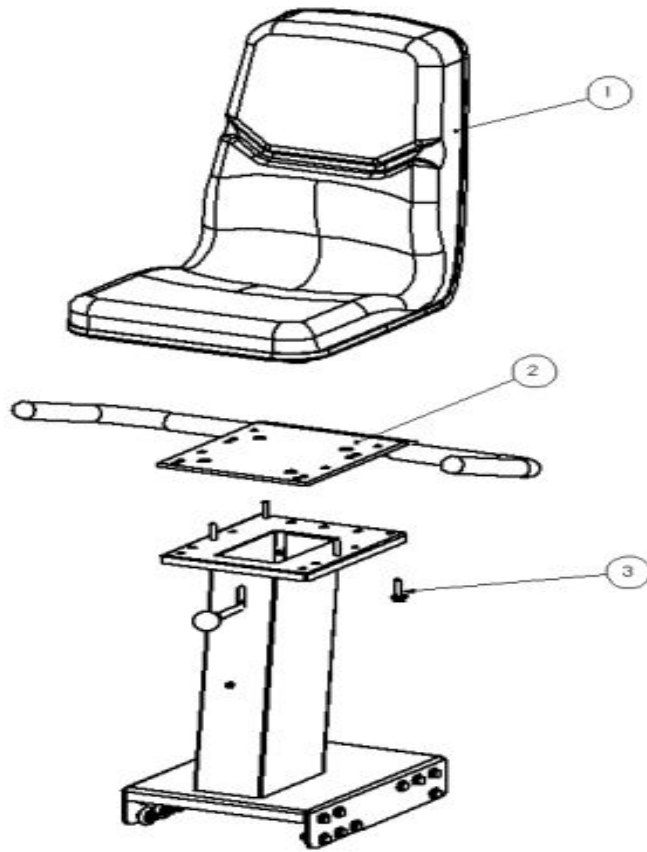

S3584-CH

Parts Manual

1/17/2019 12:37:12 PM

Table of Contents

[Bottom Seat Assembly](#).....3
[Top Seat Assembly](#).....4

Bottom Seat Assembly

Ref #	Part Number	Qty	Description
1	C3192-CH	1	SEATPOST FIXED PRO CHARCOAL
2	A3196-CH	1	COVER SEATPOST PRO CHARCOAL
3	S1651	1	Kit, Fixed, Seat Post,Lever AD
4	36258	1	NUT JAM 7/16-20 HEX
5	P1125	1	Knob 7/16-20 Round
6	33614	9	#10 Zinc Split L/W
7	29049	9	SCREW 10-32 x .5 PHIL. PAN HD
8	P1038	18	Roller Urethane 1-1/4 Dia. X 3
9	19919	18	BOLT 5/16-18 x 1.25 SERRATED HEX
10	37021	18	NUT NYLOCK 5/16-18
11	S6396	1	Kit, HW/Rollers, Seat Base,NSS
-	C3191-CH	1	Assy Seatbase Fixed PRO2 Sport Charcoal

Top Seat Assembly

Ref #	Part Number	Qty	Description
1	P5796	1	Seat Bucket Replacement BLK
2	A2933	1	NLA Assy Handlebar Seat Gray
3	P1183	2	Grip 1 X 17.25 h-bar seat
4	19919	4	BOLT 5/16-18 x 1.25 SERRATED HEX