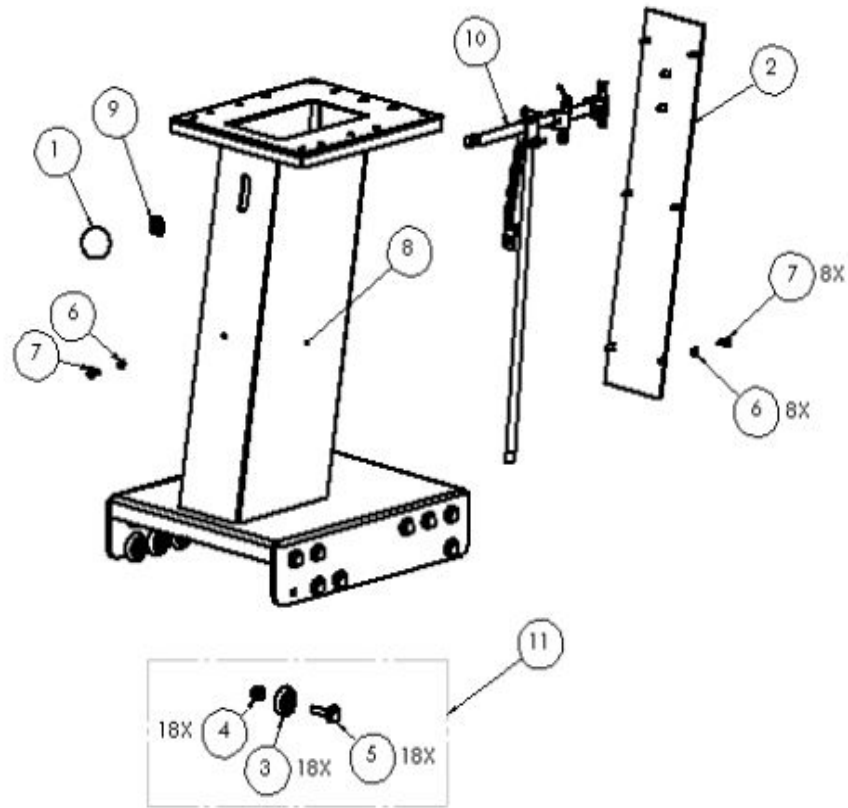

S3584-CH

Parts Manual

1/17/2019 12:37:12 PM

Table of Contents

[Bottom Seat Assembly](#).....3
[Top Seat Assembly](#).....4

Bottom Seat Assembly

Ref #	Part Number	Qty	Description
1	C3192-CH	1	SEATPOST FIXED PRO CHARCOAL
2	A3196-CH	1	COVER SEATPOST PRO CHARCOAL
3	S1651	1	Kit, Fixed, Seat Post,Lever AD
4	36258	1	NUT JAM 7/16-20 HEX
5	P1125	1	Knob 7/16-20 Round
6	33614	9	#10 Zinc Split L/W
7	29049	9	SCREW 10-32 x .5 PHIL. PAN HD
8	P1038	18	Roller Urethane 1-1/4 Dia. X 3
9	19919	18	BOLT 5/16-18 x 1.25 SERRATED HEX
10	37021	18	NUT NYLOCK 5/16-18
11	S6396	1	Kit, HW/Rollers, Seat Base,NSS
-	C3191-CH	1	Assy Seatbase Fixed PRO2 Sport Charcoal

Top Seat Assembly

Ref #	Part Number	Qty	Description
1	P5796	1	Seat Bucket Replacement BLK
2	A2933	1	NLA Assy Handlebar Seat Gray
3	P1183	2	Grip 1 X 17.25 h-bar seat
4	19919	4	BOLT 5/16-18 x 1.25 SERRATED HEX