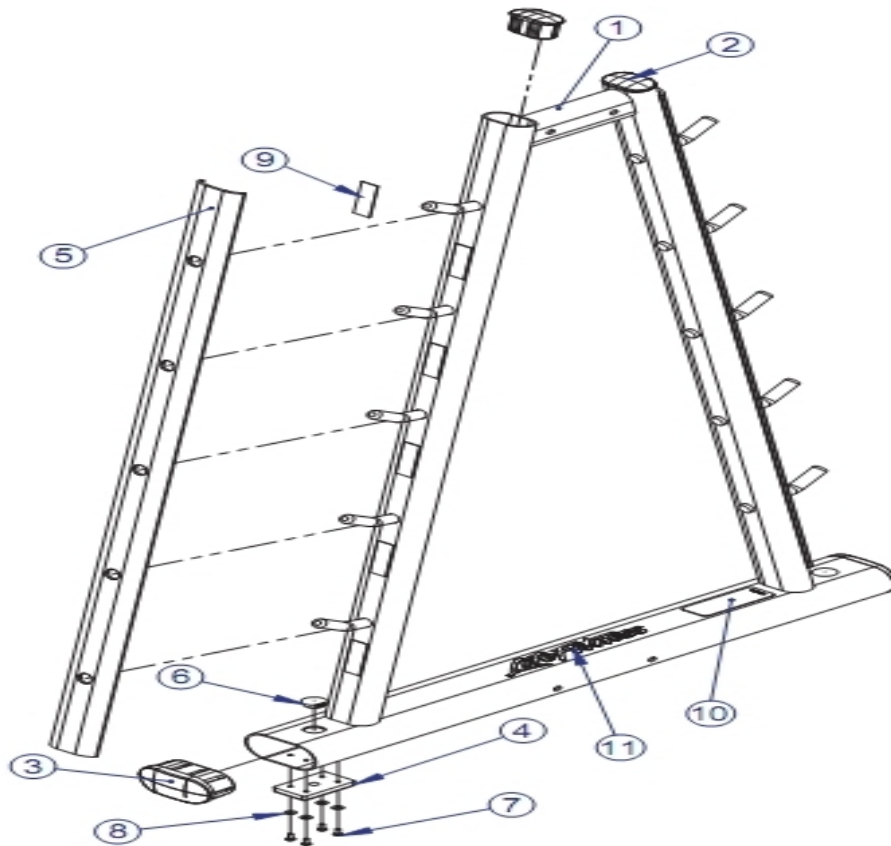

Component Assembly

Ref #	Part Number	Qty	Description
1	8143199	1	Weldment, SBBR, Top Connection Custom
2	3256210	4	Hardware: Screw 65MM
3	3256222	4	Hardware: Screw 140MM
4	3102514	16	Hardware: Flat Washer 3/8" ID
5	8185199	1	Painted Assembly, SBBR, Right Upright Custom
6	8143599	1	Painted Assembly, SBBR, Left Upright Custom
7	LEA3242002	8	Hardware: Hex Nut 10MM D
8	8137801	1	Warning Label - Multi-Language Vertical
9	8310199	1	Weldment, SBBR, Lower Brace Custom

** Upholstery and Frame Colors are list at the end of the Parts Manual **

Left Side Frame Assembly

Ref #	Part Number	Qty	Description
1	8143599	1	Painted Assembly, SBBR, Left Upright Custom
2	7800501	2	Small Cap
3	7800401	2	Large Cap
4	7810801	2	Rubber Foot Pad
5	8147402	2	Paint Guard SBBR BNR
6	3237403	2	Plug 1" Hole
7	LEA3239102	8	Hardware: Screw
8	3114407	8	Hardware: Flat Washer
9	0K61-04115-0002	12	Adhesive Tape
10	7094101	1	NLA: LABEL, SERIAL NUMBER
11	7865201	1	Label Life Fitness Logo

** Upholstery and Frame Colors are list at the end of the Parts Manual **

Right Side Frame Assembly

Ref #	Part Number	Qty	Description
1	8185199	1	Painted Assembly, SBBR, Right Upright Custom
2	7800501	2	Small Cap
3	7800401	2	Large Cap
4	7810801	2	Rubber Foot Pad
5	8147402	2	Paint Guard SBBR BNR
6	3237403	2	Plug 1" Hole
7	LEA3239102	8	Hardware: Screw
8	3114407	8	Hardware: Flat Washer
9	0K61-04115-0002	12	Adhesive Tape
10	LEA7002401	1	Warning Label Vertical
11	7865201	1	Label Life Fitness Logo