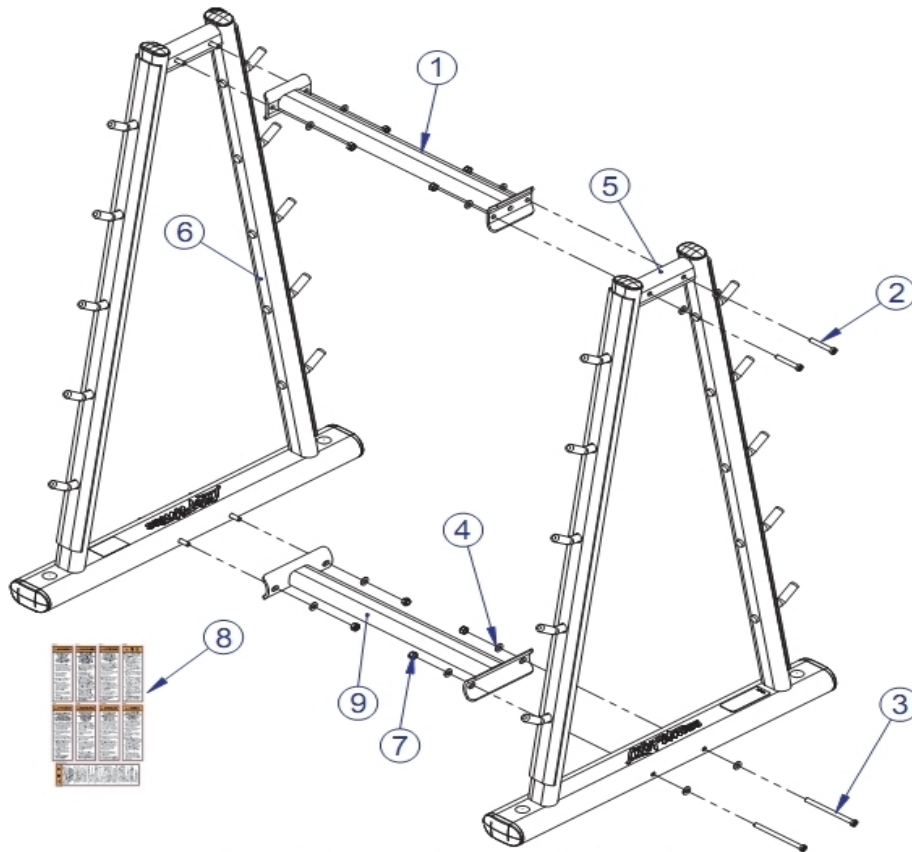

Signature Series - Barbell Rack

SBBR

Parts Manual

1/5/2019 16:23:01 PM

Table of Contents

[Component Assembly](#).....3
[Left Side Frame Assembly](#).....4
[Right Side Frame Assembly](#).....5

** Upholstery & Frame Colors are listed at the end of the Parts Manual **

Component Assembly

Ref #	Part Number	Qty	Description
1	8143199	1	Weldment, SBBR, Top Connection Custom
2	3256210	4	Hardware: Screw 65MM
3	3256222	4	Hardware: Screw 140MM
4	3102514	16	Hardware: Flat Washer 3/8" ID
5	8185199	1	Painted Assembly, SBBR, Right Upright Custom
6	8143599	1	Painted Assembly, SBBR, Left Upright Custom
7	LEA3242002	8	Hardware: Hex Nut 10MM D
8	8137801	1	Warning Label - Multi-Language Vertical
9	8310199	1	Weldment, SBBR, Lower Brace Custom

** Upholstery and Frame Colors are list at the end of the Parts Manual **

Left Side Frame Assembly

Ref #	Part Number	Qty	Description
1	8143599	1	Painted Assembly, SBBR, Left Upright Custom
2	7800501	2	Small Cap
3	7800401	2	Large Cap
4	7810801	2	Rubber Foot Pad
5	8147402	2	Paint Guard SBBR BNR
6	3237403	2	Plug 1" Hole
7	LEA3239102	8	Hardware: Screw
8	3114407	8	Hardware: Flat Washer
9	0K61-04115-0002	12	Adhesive Tape
10	7094101	1	NLA: LABEL, SERIAL NUMBER
11	7865201	1	Label Life Fitness Logo

** Upholstery and Frame Colors are list at the end of the Parts Manual **

Right Side Frame Assembly

Ref #	Part Number	Qty	Description
1	8185199	1	Painted Assembly, SBBR, Right Upright Custom
2	7800501	2	Small Cap
3	7800401	2	Large Cap
4	7810801	2	Rubber Foot Pad
5	8147402	2	Paint Guard SBBR BNR
6	3237403	2	Plug 1" Hole
7	LEA3239102	8	Hardware: Screw
8	3114407	8	Hardware: Flat Washer
9	0K61-04115-0002	12	Adhesive Tape
10	LEA7002401	1	Warning Label Vertical
11	7865201	1	Label Life Fitness Logo