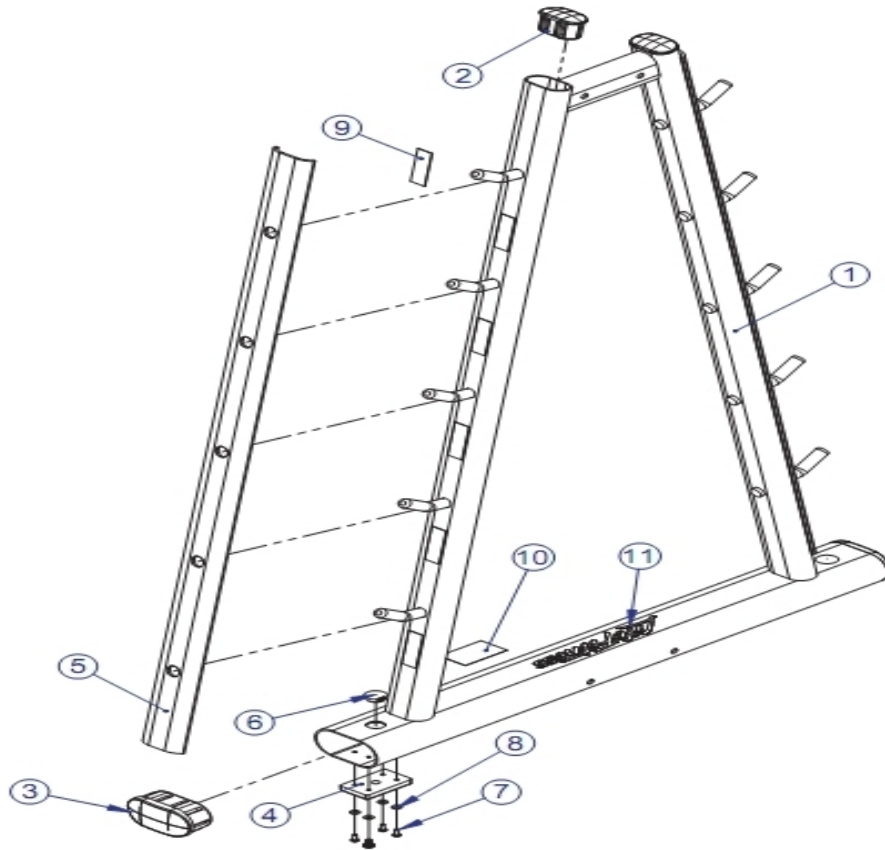

Signature Series - Barbell Rack

SBBR

Parts Manual

1/5/2019 16:23:01 PM

Table of Contents

[Component Assembly](#).....3
[Left Side Frame Assembly](#).....4
[Right Side Frame Assembly](#).....5

** Upholstery & Frame Colors are listed at the end of the Parts Manual **

Component Assembly

Ref #	Part Number	Qty	Description
1	8143199	1	Weldment, SBBR, Top Connection Custom
2	3256210	4	Hardware: Screw 65MM
3	3256222	4	Hardware: Screw 140MM
4	3102514	16	Hardware: Flat Washer 3/8" ID
5	8185199	1	Painted Assembly, SBBR, Right Upright Custom
6	8143599	1	Painted Assembly, SBBR, Left Upright Custom
7	LEA3242002	8	Hardware: Hex Nut 10MM D
8	8137801	1	Warning Label - Multi-Language Vertical
9	8310199	1	Weldment, SBBR, Lower Brace Custom

** Upholstery and Frame Colors are list at the end of the Parts Manual **

Left Side Frame Assembly

Ref #	Part Number	Qty	Description
1	8143599	1	Painted Assembly, SBBR, Left Upright Custom
2	7800501	2	Small Cap
3	7800401	2	Large Cap
4	7810801	2	Rubber Foot Pad
5	8147402	2	Paint Guard SBBR BNR
6	3237403	2	Plug 1" Hole
7	LEA3239102	8	Hardware: Screw
8	3114407	8	Hardware: Flat Washer
9	0K61-04115-0002	12	Adhesive Tape
10	7094101	1	NLA: LABEL, SERIAL NUMBER
11	7865201	1	Label Life Fitness Logo

** Upholstery and Frame Colors are list at the end of the Parts Manual **

Right Side Frame Assembly

Ref #	Part Number	Qty	Description
1	8185199	1	Painted Assembly, SBBR, Right Upright Custom
2	7800501	2	Small Cap
3	7800401	2	Large Cap
4	7810801	2	Rubber Foot Pad
5	8147402	2	Paint Guard SBBR BNR
6	3237403	2	Plug 1" Hole
7	LEA3239102	8	Hardware: Screw
8	3114407	8	Hardware: Flat Washer
9	0K61-04115-0002	12	Adhesive Tape
10	LEA7002401	1	Warning Label Vertical
11	7865201	1	Label Life Fitness Logo