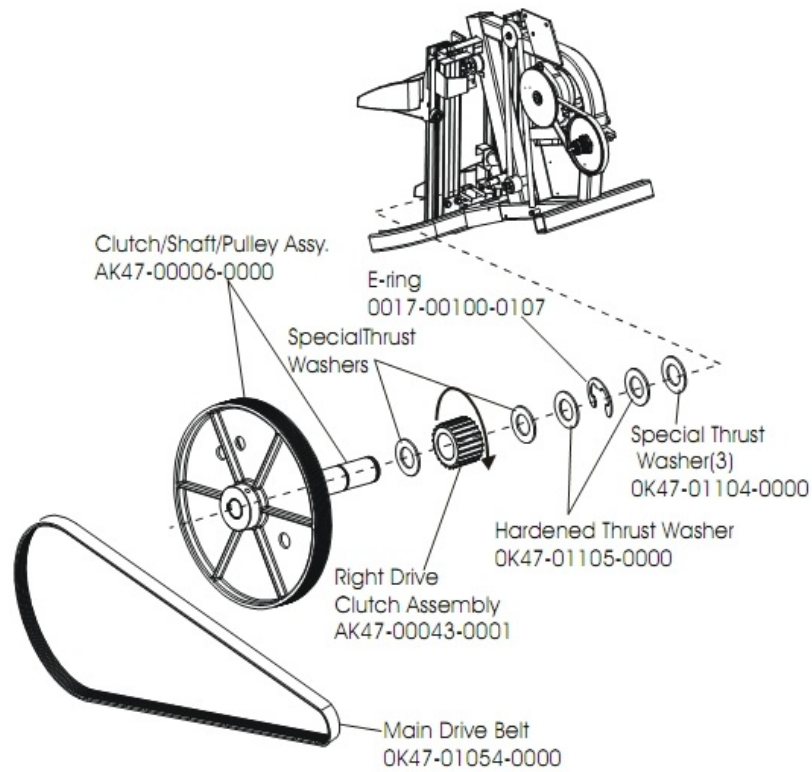

Main Drive Pulley And Clutch

Ref #	Part Number	Qty	Description
-	AK47-00043-0001	1	Right Clutch Sprocket Assembly
-	OK47-01104-0000	3	Hardware: Thrust Washer
-	OK47-01105-0000	2	Hardware: Hardened Thrust Washer
-	AK47-00006-0000	1	Clutchshaft Pulley Assembly
-	GK47-00002-0036	1	KIT: STEPPER BELT AND PULLEY
-	0017-00100-0107	1	Hardware: E-Ring 1"