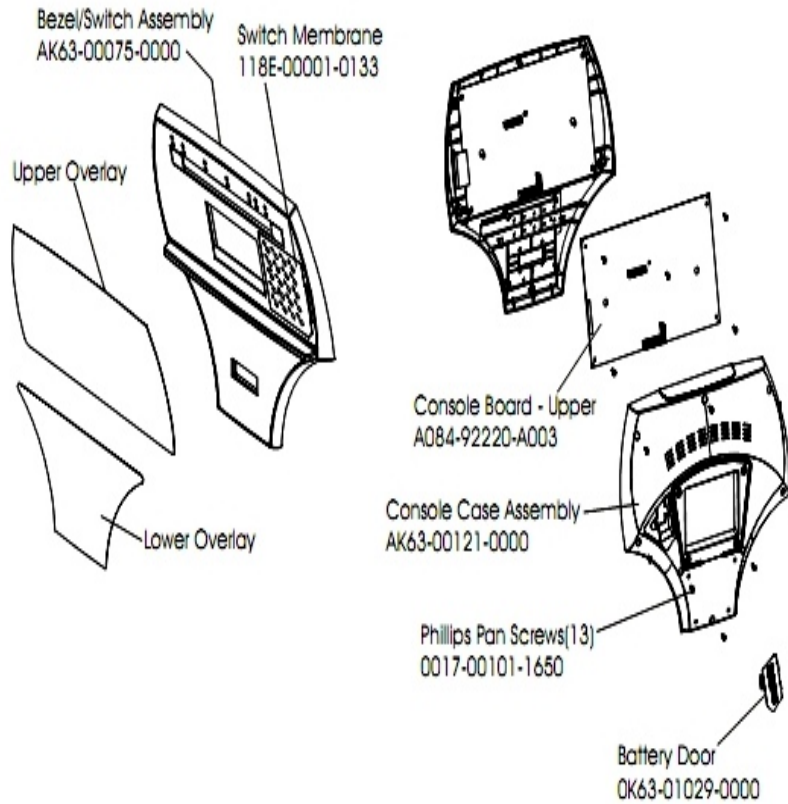

Console Overlay Bezel Assembly

Ref #	Part Number	Qty	Description
-	OK47-01009-0001	1	Lower Overlay English Metric
-	OK63-01029-0000	1	Battery Door
-	OK47-01007-0001	1	Upper Overlay English Metric
-	AK63-00075-0000	1	Bezel/Switch Assembly
-	118E-00001-0133	1	Switch Membrane
-	AK47-00013-0001	1	Overlay Bezel English/Metric
-	A084-92220-A003	1	Console Board - Upper
-	AK63-00121-0000	1	Console Case Assembly
-	AK47-00016-0001	1	Console Assembly English/Metric
-	0017-00101-1650	13	Hardware: Phillips Pan Screw 0.375"