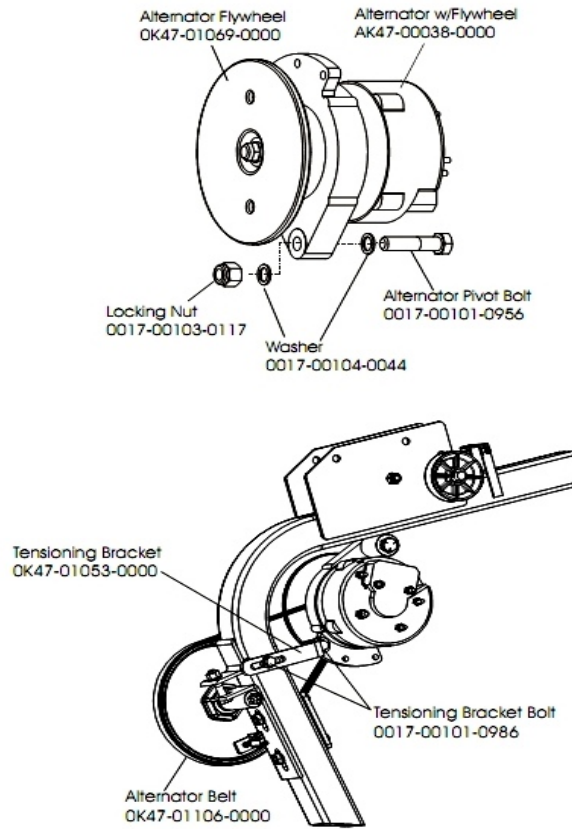

SC9100 Stairclimber

SC91-0301-01

Parts Manual

1/5/2019 16:28:43 PM

Table of Contents

Alternator Assembly	3
Cables	4
Clutch Assembly - Lt.	5
Console Overlay Bezel Assembly	6
Crossover Pulley Assembly	7
Frame Components	8
General Assembly	9
Guide Rollers	10
Main Drive Pulley And Clutch	11
Pcb And Resistor	12
Pedal Assembly	13
Polar Receiver Assembly	15
Shrouds	16
Unlabeled Parts	17

Alternator Assembly

Ref #	Part Number	Qty	Description
-	0017-00101-0986	1	Hardware: Bolt 0.75"
-	0017-00103-0117	1	Hardware: Locking Nut 1/2" ID
-	AK47-00038-0000	1	Alternator with Flywheel
-	OK47-01230-0000	1	FLYWHEEL
-	OK47-01053-0000	1	Tensioning Bracket
-	OK47-01229-0000	1	BELT: POLY-V; 320J6; 32.00 IN.
-	0017-00101-0956	1	Hardware: Bolt 2"
-	0017-00104-0044	2	Hardware: Washer 0.75" OD

Clutch Assembly - Lt

Ref #	Part Number	Qty	Description
-	0017-00100-0107	2	Hardware: E-Ring 1"
-	OK47-01104-0000	3	Hardware: Thrust Washer
-	AK47-00043-0002	1	Left Clutch Sprocket Assembly
-	OK47-01105-0000	3	Hardware: Hardened Thrust Washer

Ref #	Part Number	Qty	Description
-	0017-00103-0025	1	Hardware: Locking Nut 3/8" ID
-	0017-00009-1147	2	Belt Idler Pulley
-	0017-00100-0050	6	Hardware: E-Ring .5"
-	0017-00101-1098	2	Hardware: Bolt 1.5"
-	0017-00101-1722	1	Hardware: Bolt 5"
-	0017-00101-1048	1	Hardware: Bolt 3"
-	OK47-01066-0000	2	Return Spring Pulley
-	OK47-01154-0000	1	Spring Pulley Shaft
-	AK63-00008-0000	2	Idler w/Bearing