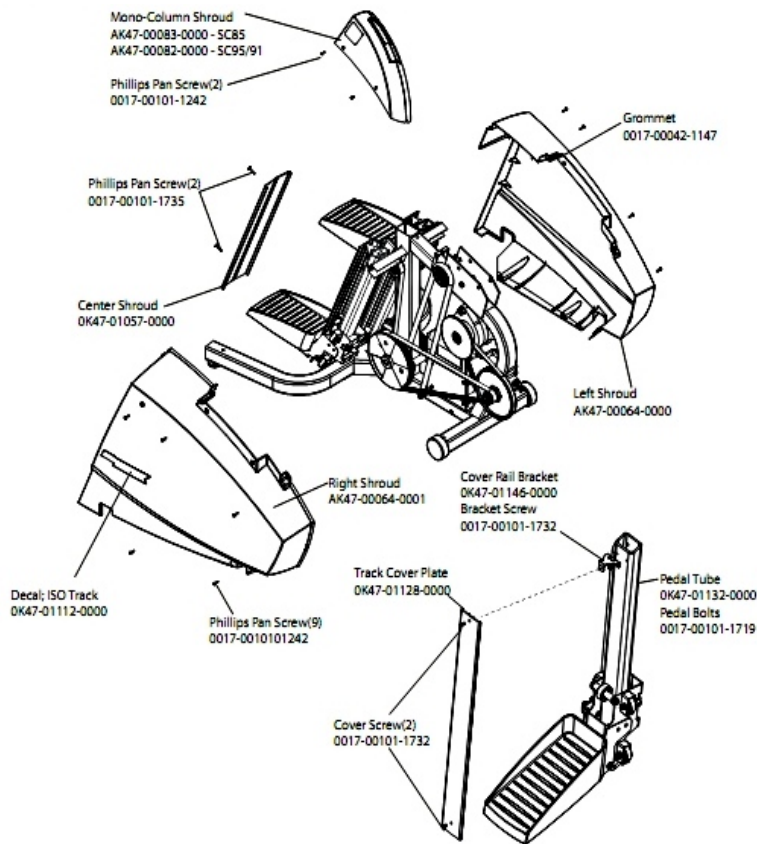

Shrouds

Ref #	Part Number	Qty	Description
-	OK47-01146-0000	2	Cover Rail Bracket
-	0017-00101-1719	2	Hardware: Pedal Tube Mounting Bolt 0.75"
-	AK47-00064-0002	1	Shroud with Decal - Left
-	OK47-01128-0000	1	Track Cover Plate
-	0017-00101-1732	6	Hardware: I-pod Bracket Mounting Screw 0.375"
-	0017-00042-1147	1	Hardware: Nylon Grommet
-	OK47-01132-0001	2	Pedal Tube
-	AK47-00083-0000	1	Mono-Column Shroud
-	OK47-01112-0000	2	Decal
-	OK47-01165-0001	1	Center Shroud
-	0017-00101-1242	11	Hardware: Phillips Pan Screw 0.75"
-	0017-00101-1735	2	Hardware: Phillips Pan Screw
-	AK47-00064-0001	1	Shroud with Decal - Right
-	AK47-00082-0000	1	Mono-Column Shroud