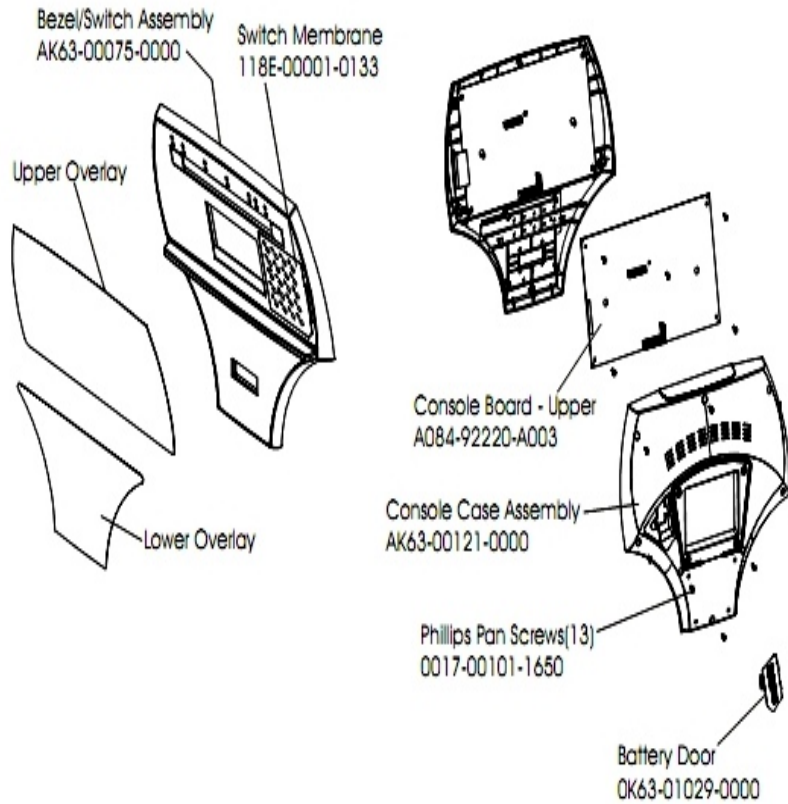

Console Overlay Bezel Assembly

Ref #	Part Number	Qty	Description
-	A084-92220-A003	1	Console Board - Upper
-	118E-00001-0133	1	Switch Membrane
-	AK63-00075-0000	1	Bezel/Switch Assembly
-	OK47-01009-0007	1	Lower Overlay French Metric
-	AK47-00016-0007	1	Console Assembly French/Metric
-	0017-00101-1650	13	Hardware: Phillips Pan Screw 0.375"
-	AK63-00121-0000	1	Console Case Assembly
-	AK47-00013-0007	1	Overlay Bezel French/Metric
-	OK63-01029-0000	1	Battery Door
-	OK47-01007-0007	1	Upper Overlay French Metric