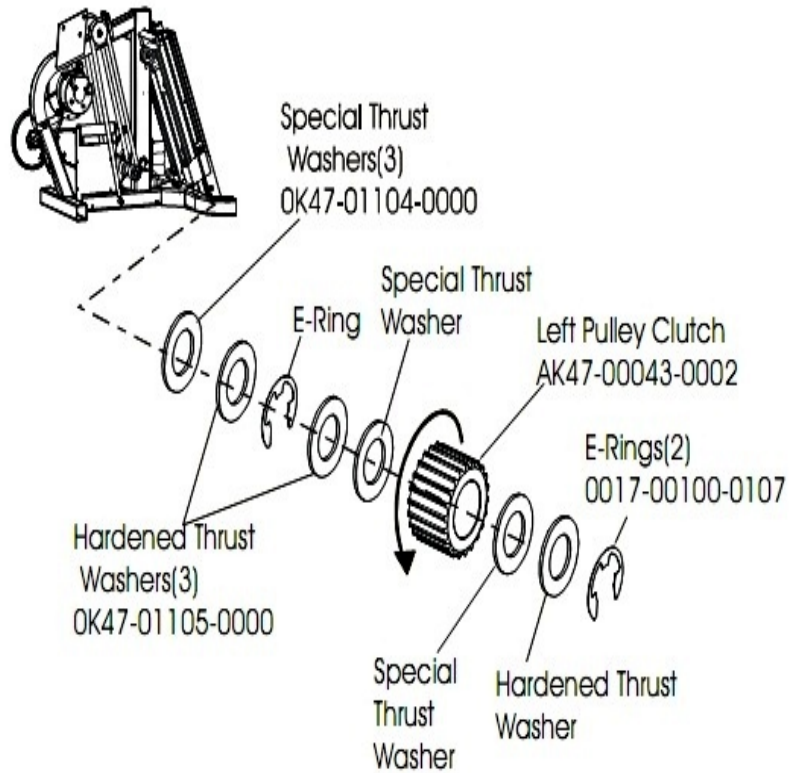

SC9100 Stairclimber

SC91-0301-01

Parts Manual

1/5/2019 16:28:43 PM

Table of Contents

Alternator Assembly	3
Cables	4
Clutch Assembly - Lt.	5
Console Overlay Bezel Assembly	6
Crossover Pulley Assembly	7
Frame Components	8
General Assembly	9
Guide Rollers	10
Main Drive Pulley And Clutch	11
Pcb And Resistor	12
Pedal Assembly	13
Polar Receiver Assembly	15
Shrouds	16
Unlabeled Parts	17

Alternator Assembly

Ref #	Part Number	Qty	Description
-	0017-00101-0986	1	Hardware: Bolt 0.75"
-	0017-00103-0117	1	Hardware: Locking Nut 1/2" ID
-	AK47-00038-0000	1	Alternator with Flywheel
-	OK47-01230-0000	1	FLYWHEEL
-	OK47-01053-0000	1	Tensioning Bracket
-	OK47-01229-0000	1	BELT: POLY-V; 320J6; 32.00 IN.
-	0017-00101-0956	1	Hardware: Bolt 2"
-	0017-00104-0044	2	Hardware: Washer 0.75" OD

Clutch Assembly - Lt

Ref #	Part Number	Qty	Description
-	0017-00100-0107	2	Hardware: E-Ring 1"
-	OK47-01104-0000	3	Hardware: Thrust Washer
-	AK47-00043-0002	1	Left Clutch Sprocket Assembly
-	OK47-01105-0000	3	Hardware: Hardened Thrust Washer

Ref #	Part Number	Qty	Description
-	0017-00103-0025	1	Hardware: Locking Nut 3/8" ID
-	0017-00009-1147	2	Belt Idler Pulley
-	0017-00100-0050	6	Hardware: E-Ring .5"
-	0017-00101-1098	2	Hardware: Bolt 1.5"
-	0017-00101-1722	1	Hardware: Bolt 5"
-	0017-00101-1048	1	Hardware: Bolt 3"
-	OK47-01066-0000	2	Return Spring Pulley
-	OK47-01154-0000	1	Spring Pulley Shaft
-	AK63-00008-0000	2	Idler w/Bearing