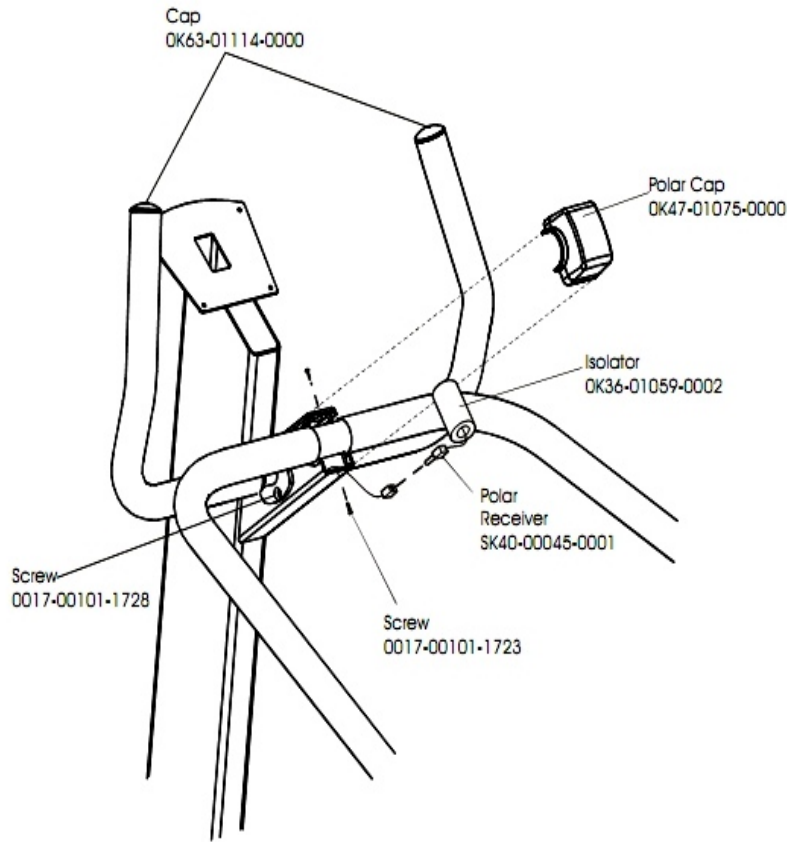

Polar Receiver Assembly

Ref #	Part Number	Qty	Description
-	SK40-0045-0001	1	Polar HR Kit
-	OK47-01075-0000	1	Polar Cap
-	OK36-01059-0002	1	Insulator Receiver Tube
-	OK63-01114-0000	1	Cap
-	0017-00101-1844	2	Hardware: Screw
-	0017-00101-1723	2	Hardware: Phillips Pan Screw 0.375"