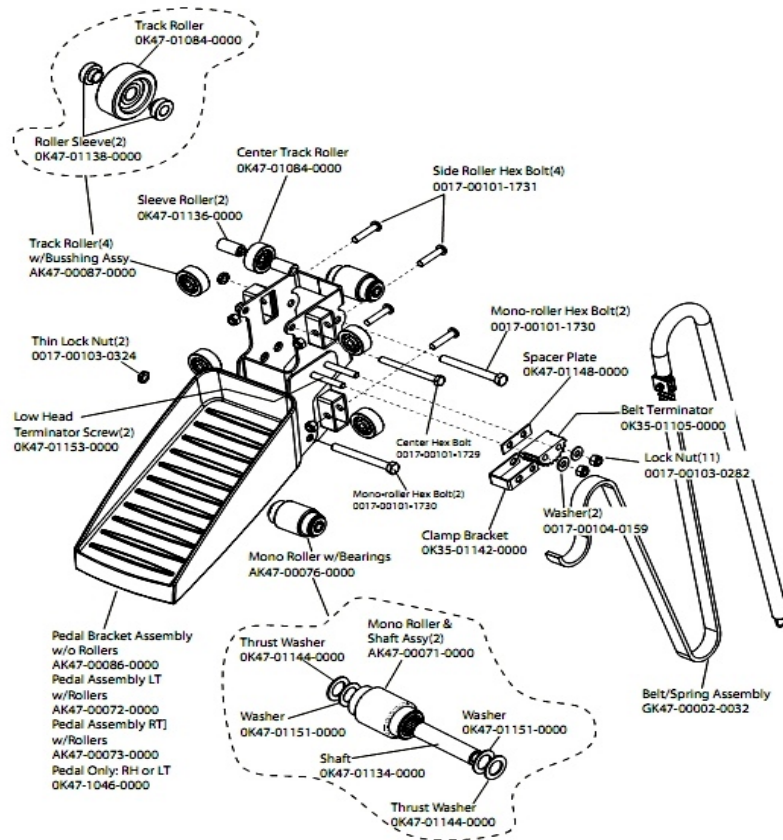

Pedal Assembly

Ref #	Part Number	Qty	Description
-	OK47-01046-0000	2	Pedal Only: RH or LT
-	AK47-00072-0000	1	Pedal Assembly with Rollers - Left
-	AK47-00087-0000	8	Side-Roller with Bushing Assembly
-	AK47-00073-0000	1	Pedal Assembly with Rollers - Right
-	OK47-01144-0000	4	Hardware: Thrust Washer
-	OK47-01153-0000	4	Hardware: Screw
-	OK47-01136-0000	4	Roller Sleeve
-	OK47-01138-0000	4	Roller Sleeve
-	OK47-01148-0000	2	Hardware: Spacer Plate
-	OK35-01105-0000	2	Hardware: Belt Terminator
-	0017-00103-0324	4	Hardware: Thin Lock Nut 3/8" ID
-	GK47-00002-0032	2	Belt/Spring Assembly
-	AK47-00071-0000	4	Mono Roller and Shaft Assembly
-	OK47-01134-0000	2	Roller Shaft
-	AK47-00086-0000	2	Pedal Bracket Assembly without Rollers
-	OK47-01151-0000	4	Hardware: Hardened Thrust Washer
-	OK35-01142-0000	2	Hardware: Bracket
-	AK47-00076-0000	2	Mono-Rollers w/Bearings
-	OK47-01084-0000	4	Side Track Roller
-	0017-00101-1730	8	Hardware: Mono-roller Hex Bolt 3.5"
-	0017-00104-0159	4	Hardware: Flat Washer 0.75" OD
-	0017-00103-0282	22	Hardware: Locking Nut 5/16" ID