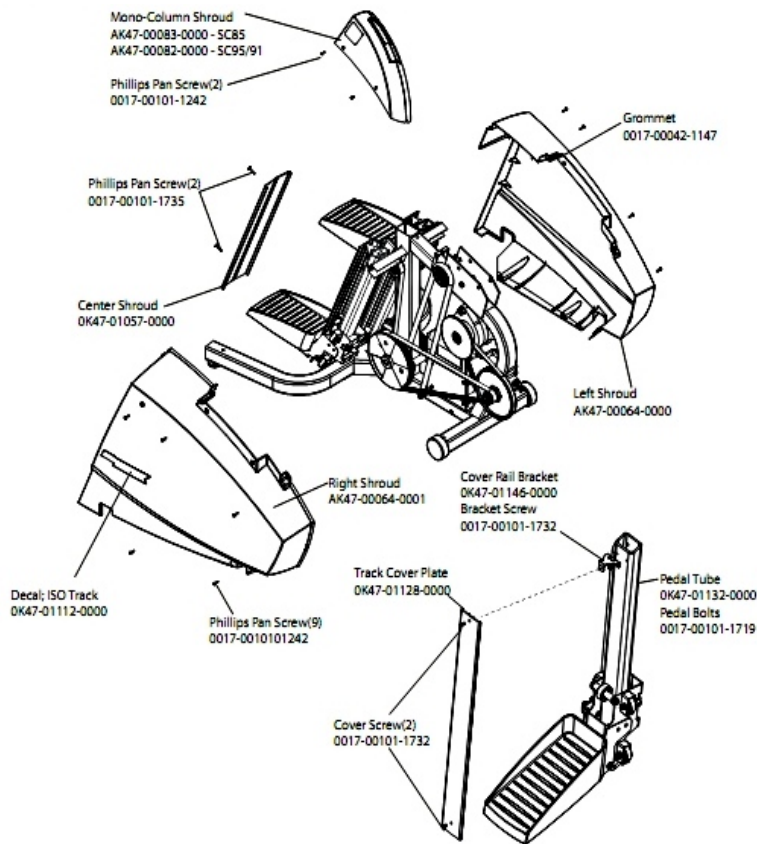

Shrouds

Ref #	Part Number	Qty	Description
-	0017-00101-1732	6	Hardware: I-pod Bracket Mounting Screw 0.375"
-	0017-00042-1147	1	Hardware: Nylon Grommet
-	AK47-00082-0000	1	Mono-Column Shroud
-	AK47-00083-0000	1	Mono-Column Shroud
-	OK47-01112-0000	2	Decal
-	OK47-01146-0000	2	Cover Rail Bracket
-	AK47-00064-0002	1	Shroud with Decal - Left
-	OK47-01128-0000	1	Track Cover Plate
-	0017-00101-1719	2	Hardware: Pedal Tube Mounting Bolt 0.75"
-	OK47-01165-0001	1	Center Shroud
-	0017-00101-1242	11	Hardware: Phillips Pan Screw 0.75"
-	0017-00101-1735	2	Hardware: Phillips Pan Screw
-	AK47-00064-0001	1	Shroud with Decal - Right
-	OK47-01132-0001	2	Pedal Tube