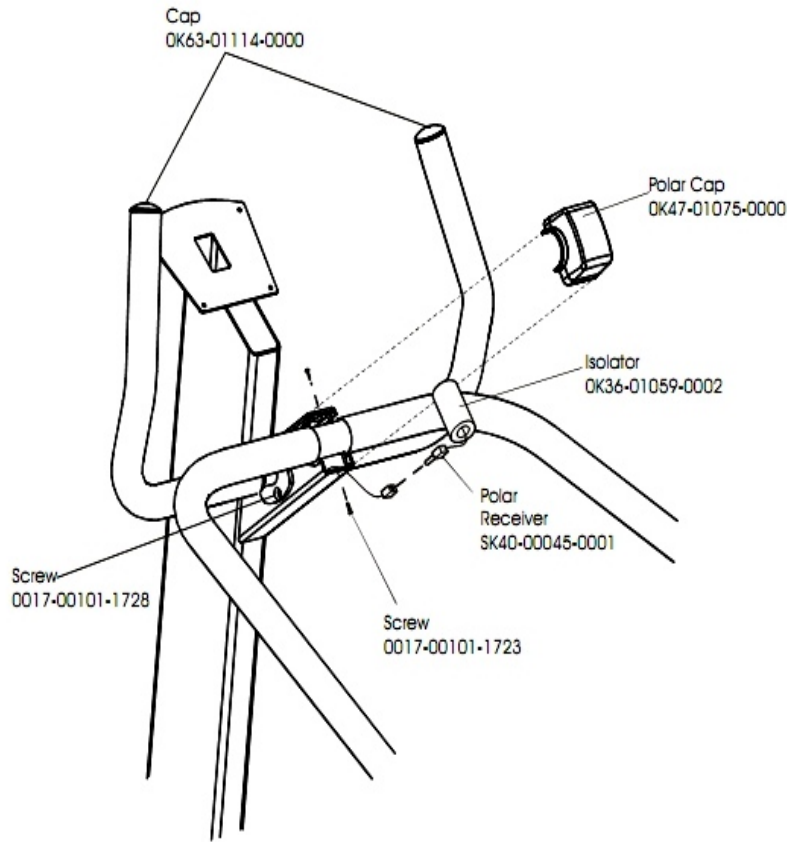

Polar Receiver Assembly

Ref #	Part Number	Qty	Description
-	OK36-01059-0002	1	Insulator Receiver Tube
-	SK40-00045-0001	1	Polar HR Kit
-	0017-00101-1723	2	Hardware: Phillips Pan Screw 0.375"
-	OK63-01114-0000	1	Cap
-	OK47-01075-0000	1	Polar Cap
-	0017-00101-1844	2	Hardware: Screw