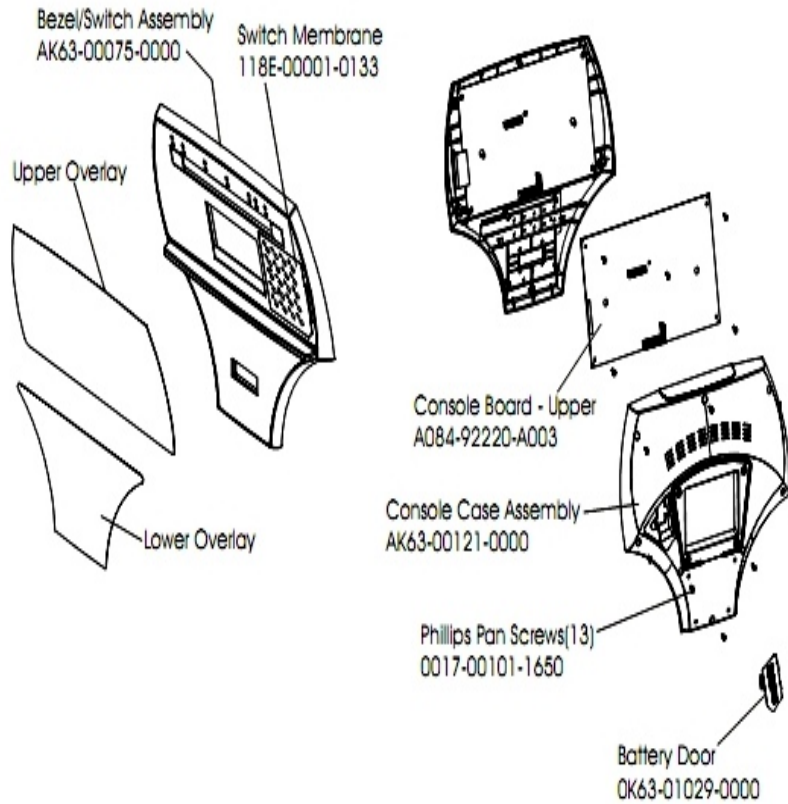

Console Overlay Bezel Assembly

Ref #	Part Number	Qty	Description
-	AK63-00121-0000	1	Console Case Assembly
-	118E-00001-0133	1	Switch Membrane
-	AK63-00075-0000	1	Bezel/Switch Assembly
-	OK47-01009-0004	1	Lower Overlay Spain Metric
-	OK63-01029-0000	1	Battery Door
-	AK47-00013-0004	1	Overlay Bezel Spanish/Metric
-	0017-00101-1650	13	Hardware: Phillips Pan Screw 0.375"
-	A084-92220-A003	1	Console Board - Upper
-	OK47-01007-0004	1	Upper Overlay Spain Metric
-	AK47-00016-0004	1	Console Assembly Spanish/Metric