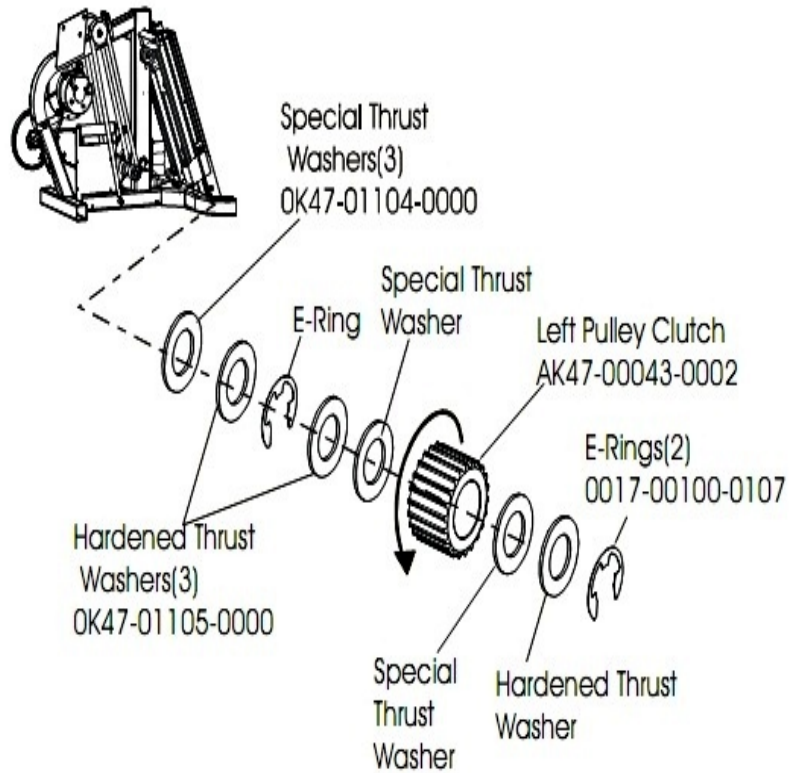

SC9100 Stairclimber

SC91-0400-01

Parts Manual

1/5/2019 16:28:44 PM

Table of Contents

Alternator Assembly	3
Cables	4
Clutch Assembly - Lt.	5
Console Overlay Bezel Assembly	6
Crossover Pulley Assembly	7
Frame Components	8
General Assembly	9
Guide Rollers	10
Main Drive Pulley And Clutch	11
Pcb And Resistor	12
Pedal Assembly	13
Polar Receiver Assembly	15
Shrouds	16
Unlabeled Parts	17

Alternator Assembly

Ref #	Part Number	Qty	Description
-	0017-00101-0986	1	Hardware: Bolt 0.75"
-	0017-00103-0117	1	Hardware: Locking Nut 1/2" ID
-	AK47-00038-0000	1	Alternator with Flywheel
-	OK47-01230-0000	1	FLYWHEEL
-	OK47-01053-0000	1	Tensioning Bracket
-	OK47-01229-0000	1	BELT: POLY-V; 320J6; 32.00 IN.
-	0017-00101-0956	1	Hardware: Bolt 2"
-	0017-00104-0044	2	Hardware: Washer 0.75" OD

Clutch Assembly - Lt

Ref #	Part Number	Qty	Description
-	0017-00100-0107	2	Hardware: E-Ring 1"
-	OK47-01104-0000	3	Hardware: Thrust Washer
-	AK47-00043-0002	1	Left Clutch Sprocket Assembly
-	OK47-01105-0000	3	Hardware: Hardened Thrust Washer

Ref #	Part Number	Qty	Description
-	0017-00103-0025	1	Hardware: Locking Nut 3/8" ID
-	0017-00009-1147	2	Belt Idler Pulley
-	0017-00100-0050	6	Hardware: E-Ring .5"
-	0017-00101-1098	2	Hardware: Bolt 1.5"
-	0017-00101-1722	1	Hardware: Bolt 5"
-	0017-00101-1048	1	Hardware: Bolt 3"
-	OK47-01066-0000	2	Return Spring Pulley
-	OK47-01154-0000	1	Spring Pulley Shaft
-	AK63-00008-0000	2	Idler w/Bearing