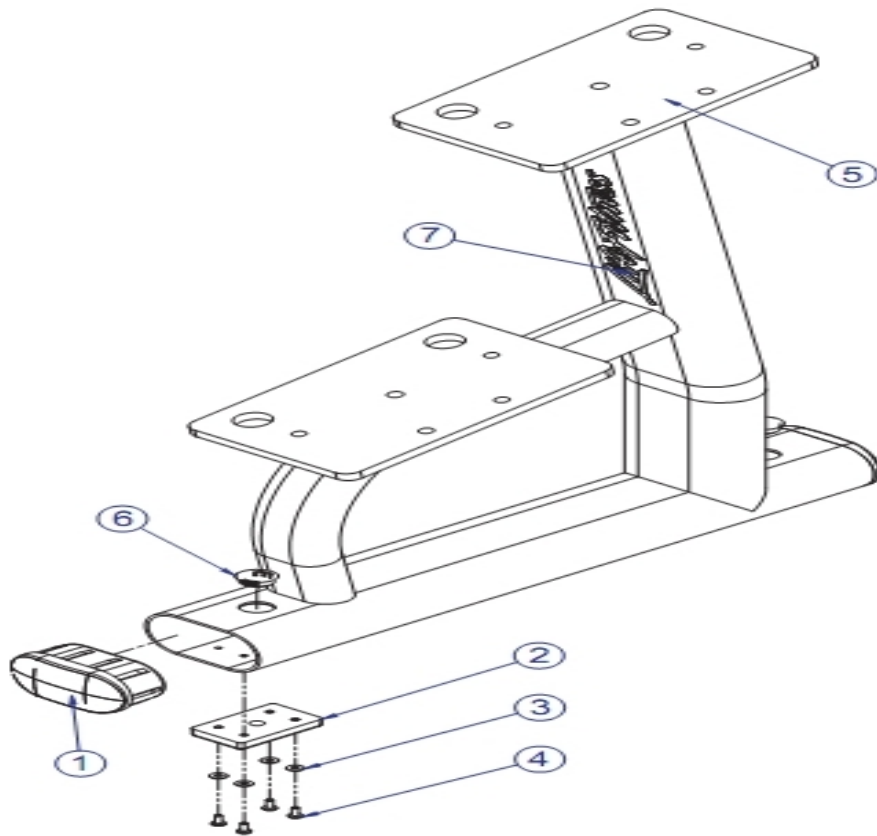

** Upholstery & Frame Colors are listed at the end of the Parts Manual **

Component Assembly

Ref #	Part Number	Qty	Description
1	7842799	1	Painted Assembly, SDR2, Frame Left Custom
2	7842699	1	Painted Assembly, SDR2, Frame Right Custom
3	7811595	2	Weldment SDR Tray
4	3256203	8	Hardware: Screw 30MM
5	3102514	8	Hardware: Flat Washer 3/8" ID
6	8038701	1	Label Set Dumbbell Rack
7	8137701	1	Warning Label - Multi-Language Horizontal
8	8032601	1	Label Set Dumbbell Rack KG

** Upholstery and Frame Colors are list at the end of the Parts Manual **

Left Upright Assembly

Ref #	Part Number	Qty	Description
1	7800401	2	Large Cap
2	7810801	2	Rubber Foot Pad
3	3114407	8	Hardware: Flat Washer
4	LEA3239102	8	Hardware: Screw
5	7842799	1	Painted Assembly, SDR2, Frame Left Custom
6	3237403	2	Plug 1" Hole
7	7865201	1	Label Life Fitness Logo

** Upholstery and Frame Colors are list at the end of the Parts Manual **

Right Upright Assembly

Ref #	Part Number	Qty	Description
1	7800401	2	Large Cap
2	7810801	2	Rubber Foot Pad
3	3114407	8	Hardware: Flat Washer
4	LEA3239102	8	Hardware: Screw
5	7842699	1	Painted Assembly, SDR2, Frame Right Custom
6	3237403	2	Plug 1" Hole
7	7865201	1	Label Life Fitness Logo
8	7094101	1	NLA: LABEL, SERIAL NUMBER

** Upholstery and Frame Colors are list at the end of the Parts Manual **

Tray Assembly

Ref #	Part Number	Qty	Description
1	7811495	1	Weldment SDR Tray
2	7811601	20	Dumbell Cradle
3	7811201	1	SDR Tray cover
4	3260802	20	Hardware: Bolt 25MM
5	3102514	20	Hardware: Flat Washer 3/8" ID
6	LEA3242002	20	Hardware: Hex Nut 10MM D
7	3114407	10	Hardware: Flat Washer
8	LEA3239102	10	Hardware: Screw
9	LEA7002501	1	Warning Label Horizontal
10	3255401	12	Bumper Felt