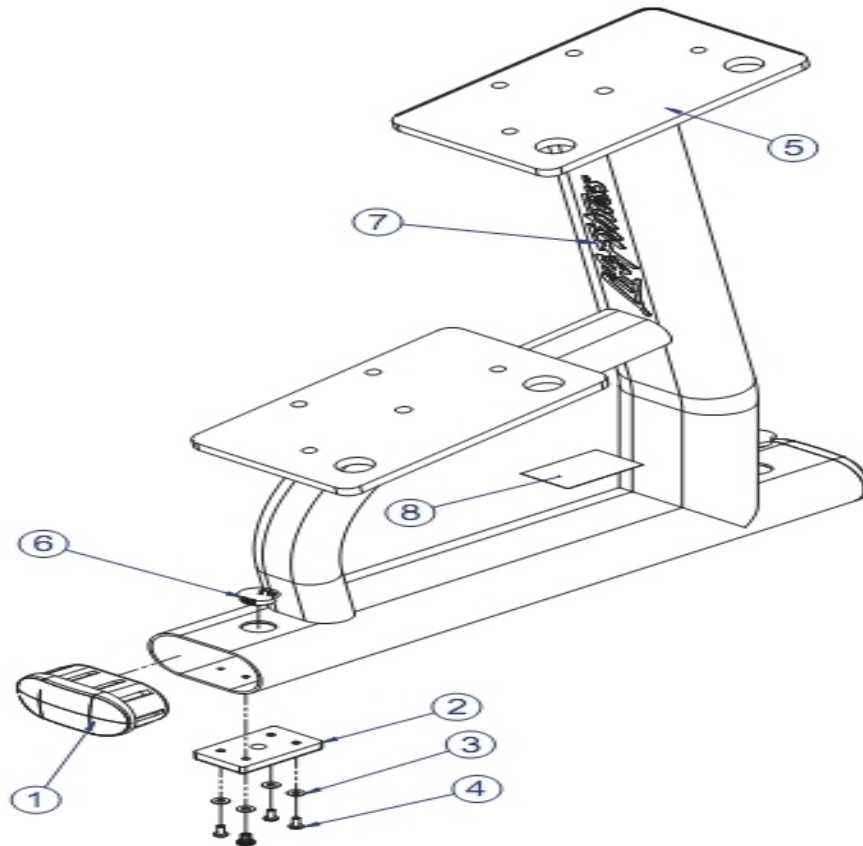

** Upholstery & Frame Colors are listed at the end of the Parts Manual **

Component Assembly

Ref #	Part Number	Qty	Description
1	7842799	1	Painted Assembly, SDR2, Frame Left Custom
2	7842699	1	Painted Assembly, SDR2, Frame Right Custom
3	7811595	2	Weldment SDR Tray
4	3256203	8	Hardware: Screw 30MM
5	3102514	8	Hardware: Flat Washer 3/8" ID
6	8038701	1	Label Set Dumbbell Rack
7	8137701	1	Warning Label - Multi-Language Horizontal
8	8032601	1	Label Set Dumbbell Rack KG

** Upholstery and Frame Colors are list at the end of the Parts Manual **

Left Upright Assembly

Ref #	Part Number	Qty	Description
1	7800401	2	Large Cap
2	7810801	2	Rubber Foot Pad
3	3114407	8	Hardware: Flat Washer
4	LEA3239102	8	Hardware: Screw
5	7842799	1	Painted Assembly, SDR2, Frame Left Custom
6	3237403	2	Plug 1" Hole
7	7865201	1	Label Life Fitness Logo

** Upholstery and Frame Colors are list at the end of the Parts Manual **

Right Upright Assembly

Ref #	Part Number	Qty	Description
1	7800401	2	Large Cap
2	7810801	2	Rubber Foot Pad
3	3114407	8	Hardware: Flat Washer
4	LEA3239102	8	Hardware: Screw
5	7842699	1	Painted Assembly, SDR2, Frame Right Custom
6	3237403	2	Plug 1" Hole
7	7865201	1	Label Life Fitness Logo
8	7094101	1	NLA: LABEL, SERIAL NUMBER

** Upholstery and Frame Colors are list at the end of the Parts Manual **

Tray Assembly

Ref #	Part Number	Qty	Description
1	7811495	1	Weldment SDR Tray
2	7811601	20	Dumbell Cradle
3	7811201	1	SDR Tray cover
4	3260802	20	Hardware: Bolt 25MM
5	3102514	20	Hardware: Flat Washer 3/8" ID
6	LEA3242002	20	Hardware: Hex Nut 10MM D
7	3114407	10	Hardware: Flat Washer
8	LEA3239102	10	Hardware: Screw
9	LEA7002501	1	Warning Label Horizontal
10	3255401	12	Bumper Felt