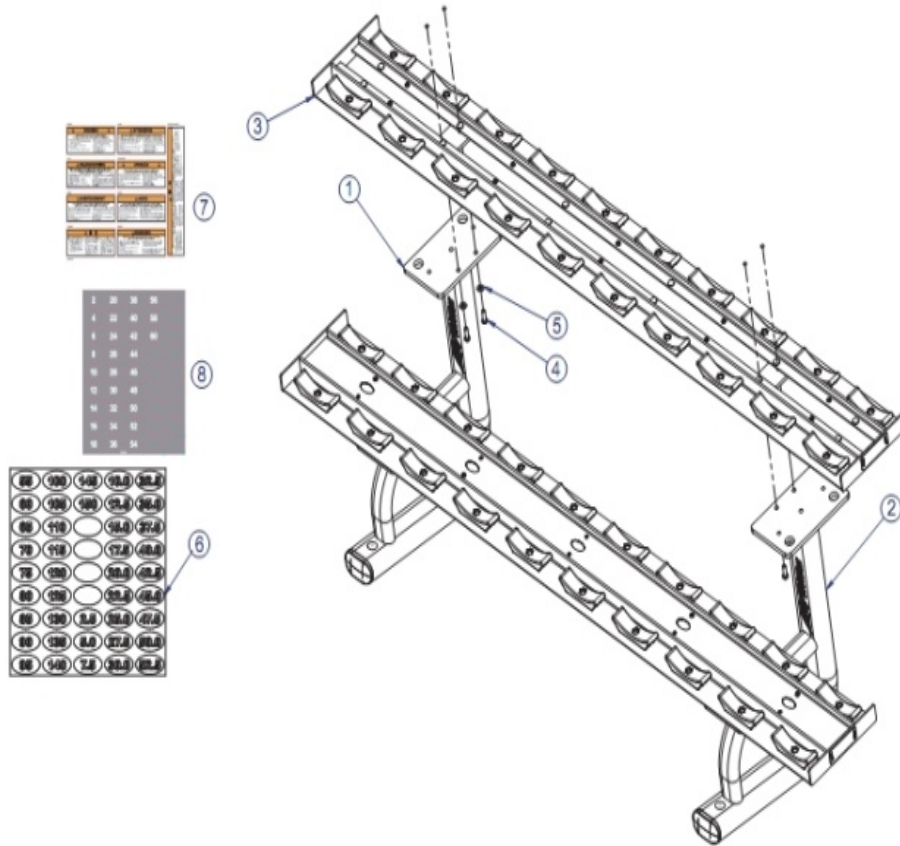

Signature Series - Two Tier Dumbbell Rack

SDR2

Parts Manual

1/5/2019 16:33:05 PM

Table of Contents

[Component Assembly](#).....3
[Left Upright Assembly](#).....4
[Right Upright Assembly](#).....5
[Tray Assembly](#).....6

** Upholstery & Frame Colors are listed at the end of the Parts Manual **

Component Assembly

Ref #	Part Number	Qty	Description
1	7842799	1	Painted Assembly, SDR2, Frame Left Custom
2	7842699	1	Painted Assembly, SDR2, Frame Right Custom
3	7811595	2	Weldment SDR Tray
4	3256203	8	Hardware: Screw 30MM
5	3102514	8	Hardware: Flat Washer 3/8" ID
6	8038701	1	Label Set Dumbbell Rack
7	8137701	1	Warning Label - Multi-Language Horizontal
8	8032601	1	Label Set Dumbbell Rack KG

** Upholstery and Frame Colors are list at the end of the Parts Manual **

Left Upright Assembly

Ref #	Part Number	Qty	Description
1	7800401	2	Large Cap
2	7810801	2	Rubber Foot Pad
3	3114407	8	Hardware: Flat Washer
4	LEA3239102	8	Hardware: Screw
5	7842799	1	Painted Assembly, SDR2, Frame Left Custom
6	3237403	2	Plug 1" Hole
7	7865201	1	Label Life Fitness Logo

** Upholstery and Frame Colors are list at the end of the Parts Manual **

Right Upright Assembly

Ref #	Part Number	Qty	Description
1	7800401	2	Large Cap
2	7810801	2	Rubber Foot Pad
3	3114407	8	Hardware: Flat Washer
4	LEA3239102	8	Hardware: Screw
5	7842699	1	Painted Assembly, SDR2, Frame Right Custom
6	3237403	2	Plug 1" Hole
7	7865201	1	Label Life Fitness Logo
8	7094101	1	NLA: LABEL, SERIAL NUMBER