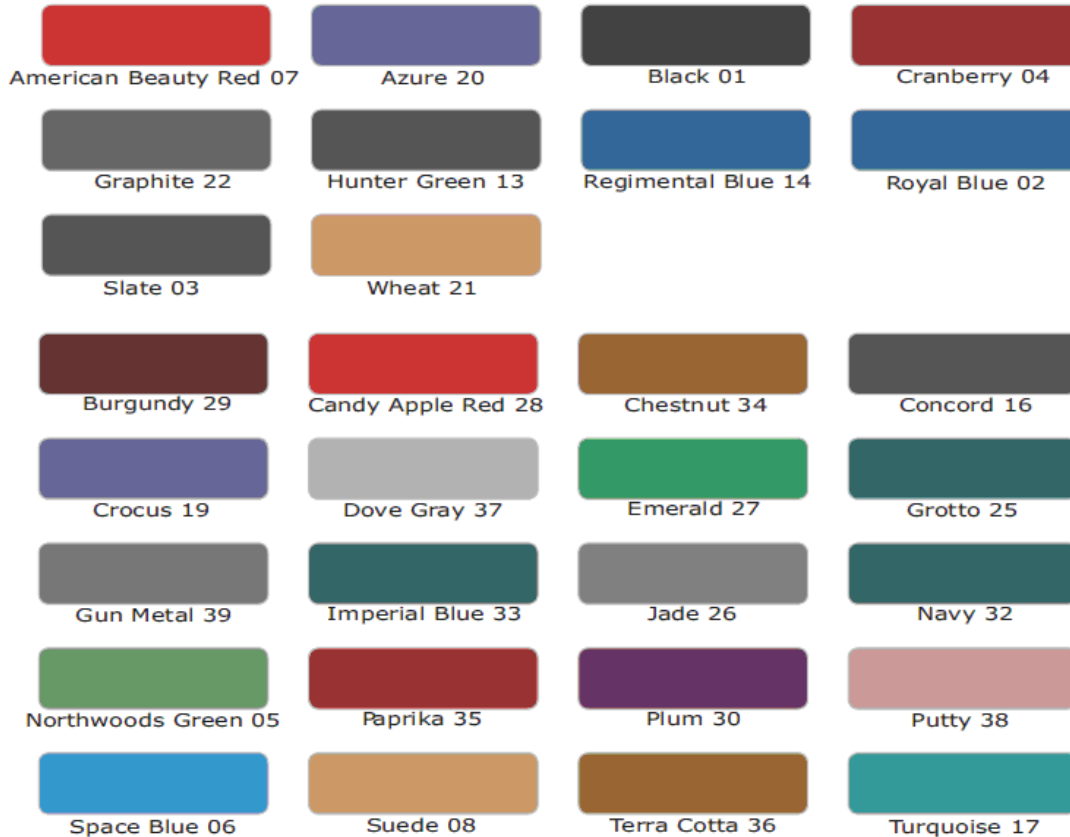

** Upholstery and Frame Colors are list at the end of the Parts Manual **

Tray Assembly

Ref #	Part Number	Qty	Description
1	7811495	1	Weldment SDR Tray
2	7811601	20	Dumbell Cradle
3	7811201	1	SDR Tray cover
4	3260802	20	Hardware: Bolt 25MM
5	3102514	20	Hardware: Flat Washer 3/8" ID
6	LEA3242002	20	Hardware: Hex Nut 10MM D
7	3114407	10	Hardware: Flat Washer
8	LEA3239102	10	Hardware: Screw
9	LEA7002501	1	Warning Label Horizontal
10	3255401	12	Bumper Felt

** Upholstery and Frame Colors are list at the end of the Parts Manual **

Frame and Upholstery Color Chart

Frame Colors

Note: Include frame color in order notes when ordering frame assemblies or weldments.

Upholstery Colors

Replace '99' with the above color suffix when ordering pads (i.e. 7412399 = 7412301 BLACK)