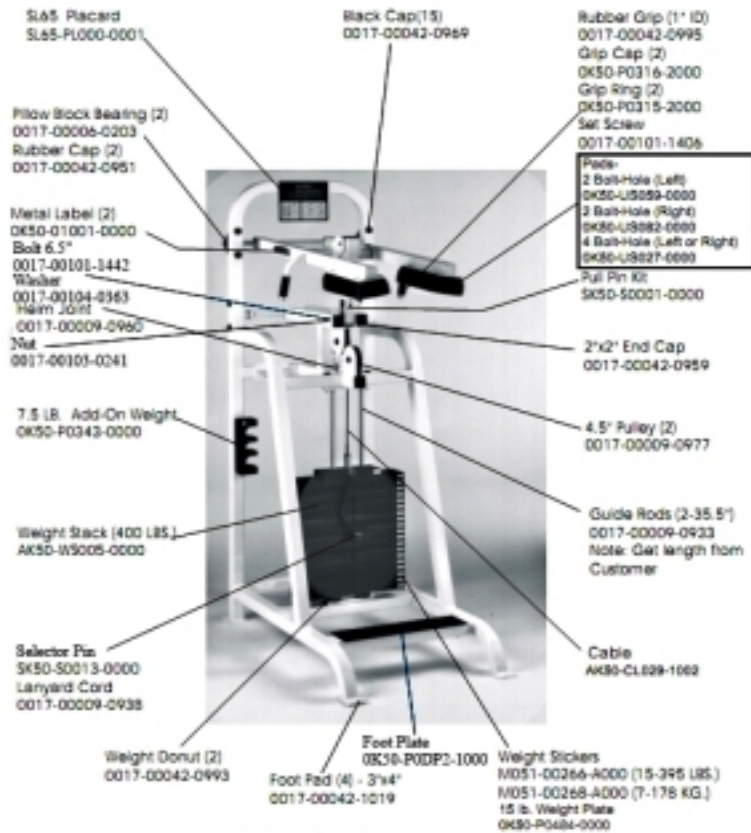

Strength Standing Calf

SL65

Parts Manual

1/5/2019 16:35:56 PM

Table of Contents

[Component Assembly](#).....3

** Upholstery & Frame Colors are listed at the end of the Parts Manual **

Component Assembly

Ref #	Part Number	Qty	Description
-	0017-00042-0993	2	3/4" Donut Cap
-	SL65-PL000-0001	1	Placard; Standing Calf
-	0K50-US027-0000	1	Shoulder Pad SL65; Strength
-	0017-00006-0203	2	Slotted 1.0" ID Pillow Block Bearing (Slot 11/16"
-	0017-00101-1406	1	Hardware: 10-32 X 1/8; Set Screw
-	0K50-P0315-2000	2	Cap; Grip
-	0K50-P0484-0000	1	15 LB Weight Plate
-	7353001	1	Hardware: Assembly Selector Pin
-	0K50-A1102-0000	2	Magnitized Weight Stack Pin with Lanyard and Ring For Customer Service
-	0017-00042-1209	1	1" ID Grip
-	0017-00009-0933	2	Chrome Rod: 3/4" Get Length From Customer
-	0017-00042-0969	15	Finishing Cap - Large (RH20)
-	0017-00042-1019	4	3"X4" Foot Pad; Strength
-	0K50-P0316-2000	2	Collar: 1" ID Collar
-	0K50-P0343-0000	1	NLA: ADD ON WEIGHT 7.5 LB STR INUED
-	0K50-P0DP2-1000	1	NLA: DIAMOND PLATE; STD CALF; STREN
-	0017-00042-0951	2	Cap; Black Rubber; 1.18"X.750"
-	0K50-US059-0000	1	Shoulder Pad Set-SL05/SL65 (Left)
-	0K50-US082-0000	1	Shoulder Pad Set-SL05/SL65 (Right)
-	7927301	1	Label 195 KG Stack
-	AK50-WS005-0000	1	NLA: WEIGHT STACK; 400LBS; STRENGTH

Ref #	Part Number	Qty	Description
-	3237801	2	Pulley 4.5" OD
-	0017-00103-0241	1	Hardware: Nut 7/16-14 Thin D ST ZN B
-	AK50-CL031-1402	1	Cable; Strength; 31 7/8 with Bal
-	M051-00266-A000	1	Label: Pound Regular 15-395 Increment-20
-	0017-00009-0960	1	Hardware: Joint: 3/8" Small Heim N/D
-	0017-00042-0959	1	Cap; For Tubing; 2"X3"; Strength
-	0017-00101-1442	1	Hardware: 7/16-14X104UNS HEX BLT G8 ZN B
-	SK50-S0001-0000	1	2.75" Pull Pin Kit; Gen Purchased
-	0017-00104-0363	1	Hardware: Washer 437-.734-065 FL-D ST ZN B