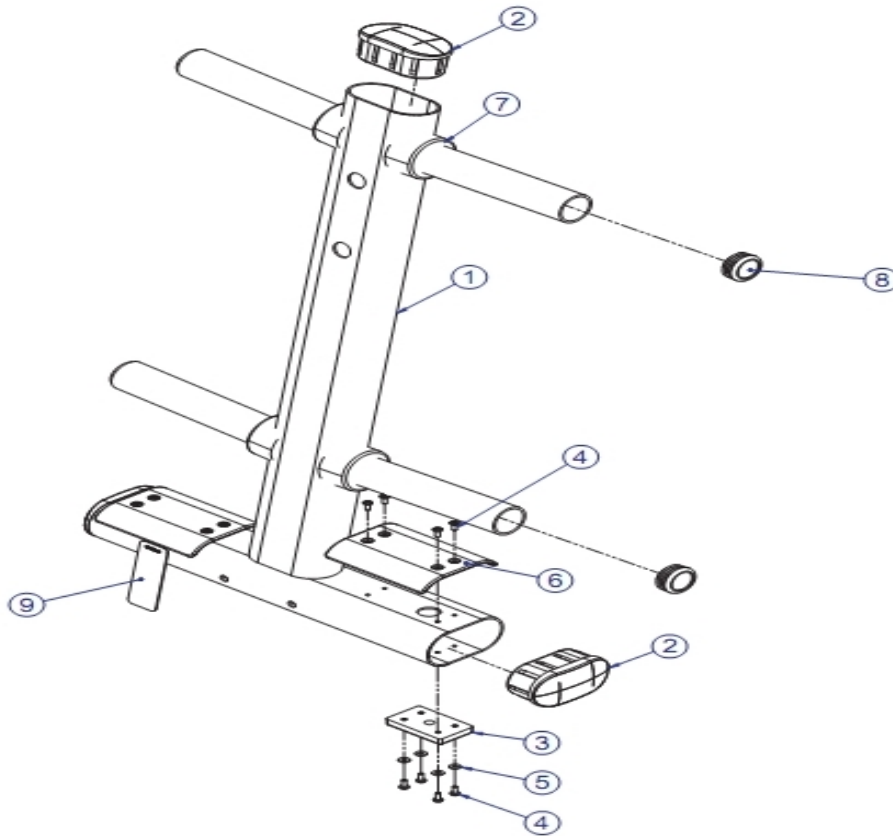

## Parts Manual

1/5/2019 16:44:33 PM

**SOWT - SIGNATURE SERIES - OLYMPIC  
WEIGHT TREE**

**Table of Contents**

---

<a href="#">Component Assembly</a> .....	3
<a href="#">Front Frame Assembly</a> .....	4
<a href="#">Rear Frame Assembly</a> .....	5

\*\* Upholstery & Frame Colors are listed at the end of the Parts Manual \*\*

**Component Assembly**

Ref #	Part Number	Qty	Description
1	7812799	1	PTD ASSY, SOWT REAR FRAME - Custom
2	7812699	1	PTD ASSY, SOWT FRONT FRAME - Custom
3	8106699	1	Assembly, SOWT, Cross Member Custom
4	3237403	2	Plug 1" Hole
5	LEA3256202	2	Hardware: Screw 25MM
6	3102514	12	Hardware: Flat Washer 3/8" ID
7	LEA3242002	6	Hardware: Hex Nut 10MM D
8	3256221	4	Hardware: Screw 135MM
9	8092601	1	Decal Sheet Weight Horn KG
10	8351801	1	Labe Sheet Weight Horn
11	8137801	1	Warning Label - Multi-Language Vertical

## Front Frame Assembly

Ref #	Part Number	Qty	Description
1	7812699	1	PTD ASSY, SOWT FRONT FRAME - Custom
2	7800401	3	Large Cap
3	7810801	2	Rubber Foot Pad
4	LEA3239102	16	Hardware: Screw
5	3114407	8	Hardware: Flat Washer
6	7821701	2	Short Guard
7	8031801	4	Weight Horn Ring
8	8078001	4	End Cap
9	LEA7002401	1	Warning Label Vertical