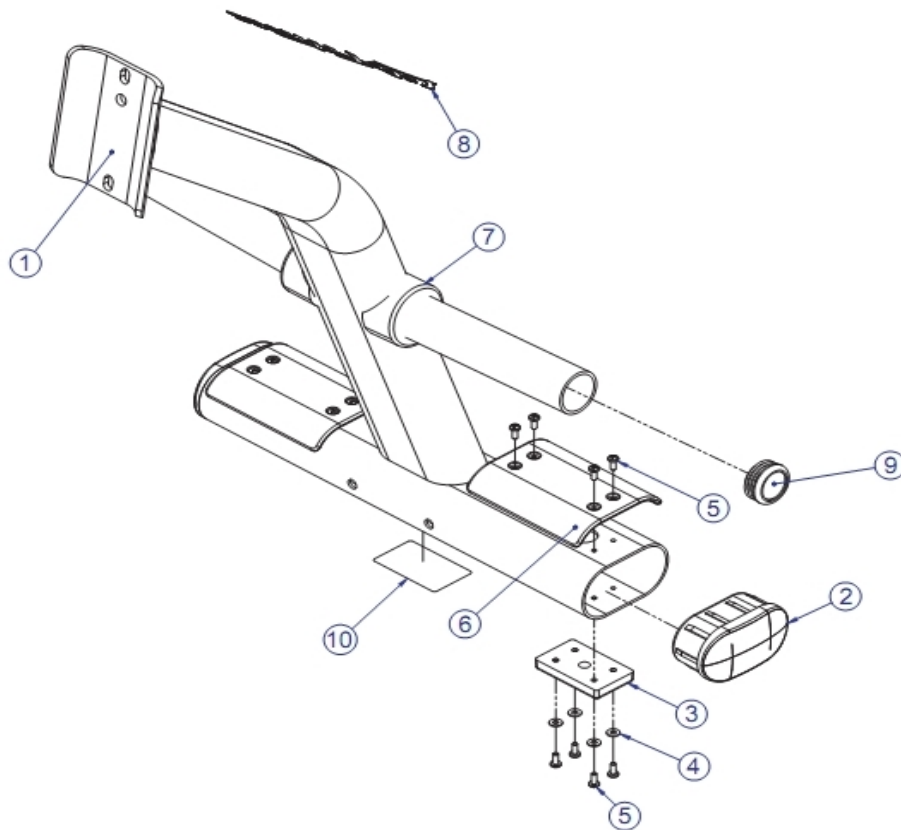

Rear Frame Assembly

Ref #	Part Number	Qty	Description
1	7812799	1	PTD ASSY, SOWT REAR FRAME - Custom
2	7800401	2	Large Cap
3	7810801	2	Rubber Foot Pad
4	3114407	8	Hardware: Flat Washer
5	LEA3239102	16	Hardware: Screw
6	7821701	2	Short Guard
7	8031801	2	Weight Horn Ring
8	7348001	1	Label Life Fitness Logo
9	8078001	2	End Cap
10	7094101	1	NLA: LABEL, SERIAL NUMBER

** Upholstery and Frame Colors are list at the end of the Parts Manual **