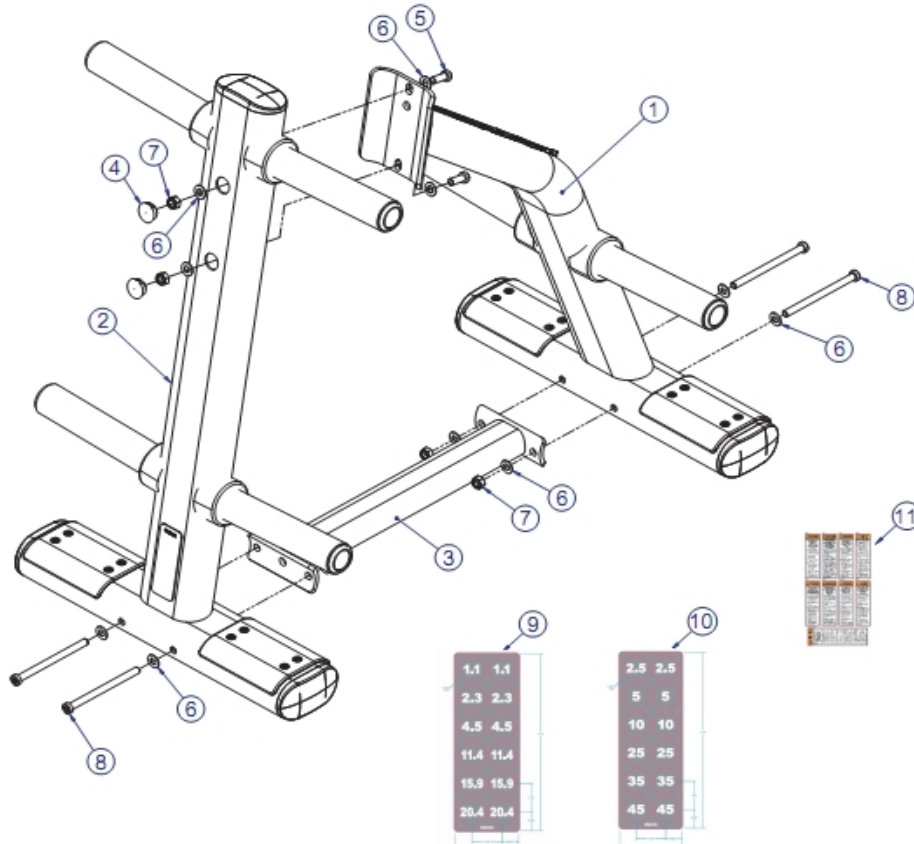

## Parts Manual

1/5/2019 16:44:33 PM

**SOWT - SIGNATURE SERIES - OLYMPIC  
WEIGHT TREE**

**Table of Contents**

---

<a href="#">Component Assembly</a> .....	3
<a href="#">Front Frame Assembly</a> .....	4
<a href="#">Rear Frame Assembly</a> .....	5

\*\* Upholstery & Frame Colors are listed at the end of the Parts Manual \*\*

**Component Assembly**

Ref #	Part Number	Qty	Description
1	7812799	1	PTD ASSY, SOWT REAR FRAME - Custom
2	7812699	1	PTD ASSY, SOWT FRONT FRAME - Custom
3	8106699	1	Assembly, SOWT, Cross Member Custom
4	3237403	2	Plug 1" Hole
5	LEA3256202	2	Hardware: Screw 25MM
6	3102514	12	Hardware: Flat Washer 3/8" ID
7	LEA3242002	6	Hardware: Hex Nut 10MM D
8	3256221	4	Hardware: Screw 135MM
9	8092601	1	Decal Sheet Weight Horn KG
10	8351801	1	Labe Sheet Weight Horn
11	8137801	1	Warning Label - Multi-Language Vertical

## Front Frame Assembly

Ref #	Part Number	Qty	Description
1	7812699	1	PTD ASSY, SOWT FRONT FRAME - Custom
2	7800401	3	Large Cap
3	7810801	2	Rubber Foot Pad
4	LEA3239102	16	Hardware: Screw
5	3114407	8	Hardware: Flat Washer
6	7821701	2	Short Guard
7	8031801	4	Weight Horn Ring
8	8078001	4	End Cap
9	LEA7002401	1	Warning Label Vertical

## Rear Frame Assembly

Ref #	Part Number	Qty	Description
1	7812799	1	PTD ASSY, SOWT REAR FRAME - Custom
2	7800401	2	Large Cap
3	7810801	2	Rubber Foot Pad
4	3114407	8	Hardware: Flat Washer
5	LEA3239102	16	Hardware: Screw
6	7821701	2	Short Guard
7	8031801	2	Weight Horn Ring
8	7348001	1	Label Life Fitness Logo
9	8078001	2	End Cap
10	7094101	1	NLA: LABEL, SERIAL NUMBER