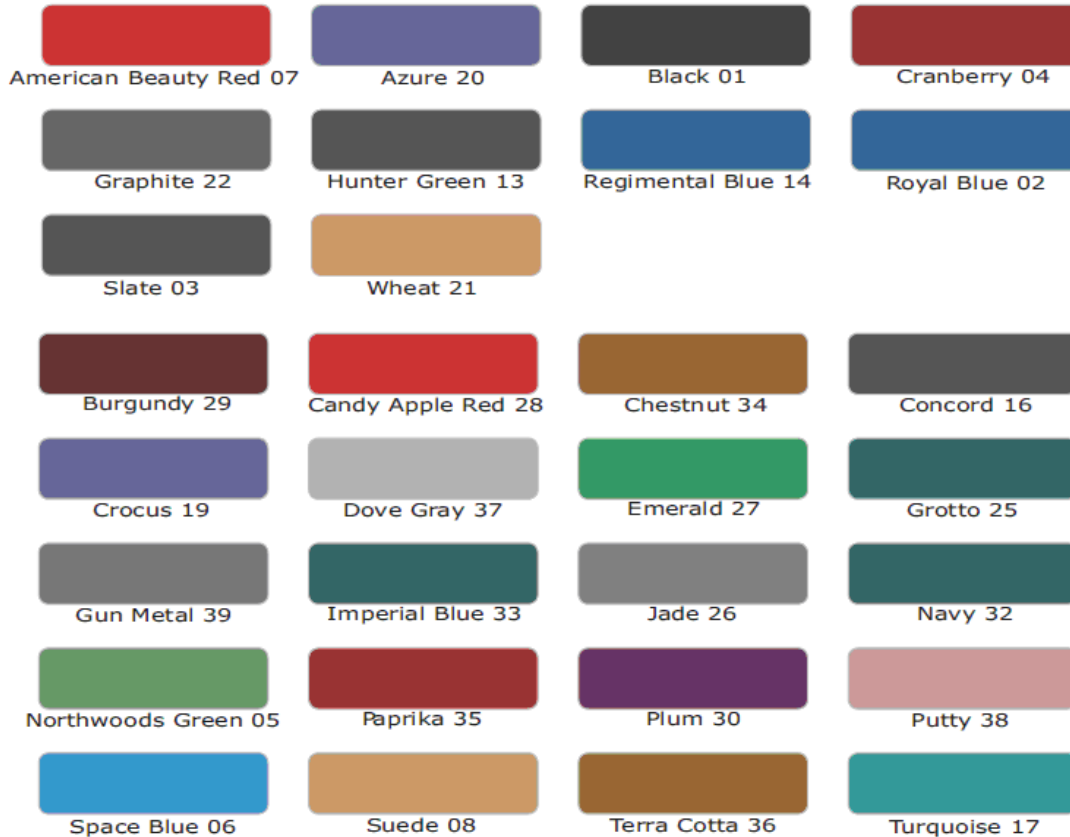

\*\* Upholstery and Frame Colors are list at the end of the Parts Manual \*\*

# Frame and Upholstery Color Chart

## Upholstery Colors

Replace '99' with the above color suffix when ordering pads (i.e. 7412399 = 7412301 BLACK)