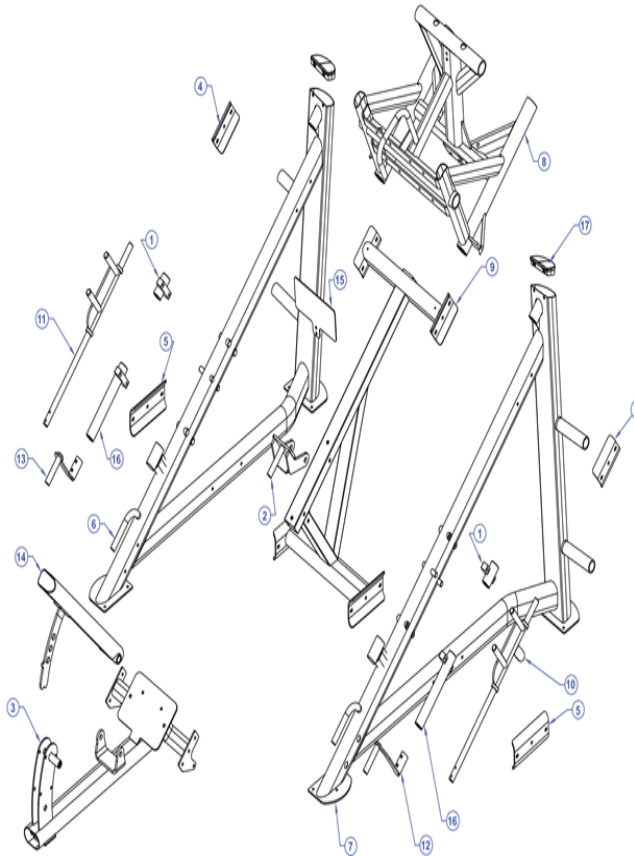

Painted Frame Weldments WITH WEIGHT HORNS

Ref #	Part Number	Qty	Description
1	8267201	2	Weldment HSG
2	8268501	1	Weldment Stop
3	8723500	1	Weldment SPLLP Seat Frame
4	8752701	2	Flat Side Bracket
5	8752702	2	Flat Side Bracket
6	8834000	1	Weldment SPLLLP Side Frame Left
7	8834100	1	Weldment SPLLLP Side Frame Right
8	8834200	1	Weldment SPLLLP Carriage
9	8834300	1	Weldment SPLLLP Mid Frame
10	8835300	1	Weldment SPLLLP Rackout Right
11	8836600	1	Weldment SPLLLP Rackout Left
12	8837000	1	Weldment SPLLLP Handle Right
13	8837100	1	Weldment SPLLLP Handle Left
14	8842200	1	Weldment SPLLLP Seatback
15	8853201	1	Plate SPLLLP Placard
16	8853500	2	Weldment SPLLLP HSG Long
17	7326299	2	Cap, D-Tube-Top Custom

** Upholstery and Frame Colors are list at the end of the Parts Manual **