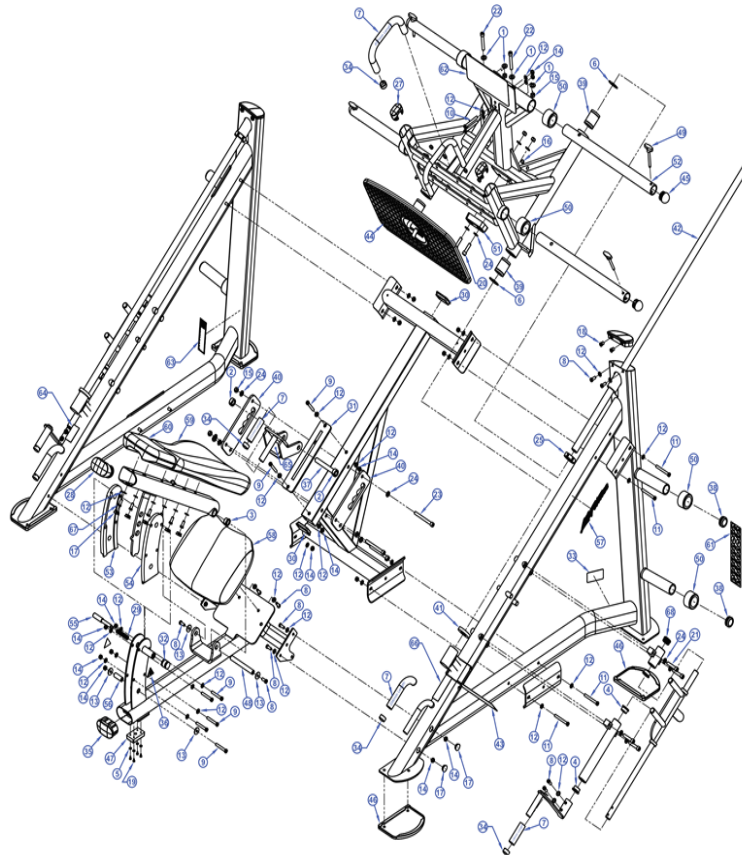

** Upholstery & Frame Colors are listed at the end of the Parts Manual **

Component Assembly

Ref #	Part Number	Qty	Description
1	3102507	8	Hardware: Flat Washer 1/2" ID
2	3103301	2	Shaft Collar 3/4" ID Zinc
3	3104901	2	Bearing 3/4" ID 1" OD
4	0017-00009-0925	6	Spacer: Flange:1" Strength; Bushing N/D
5	3114407	4	Hardware: Flat Washer
6	3202602	4	Retaining Ring 2.25" D
7	3235801	6	Grip - 1.25" OD
8	3236202	16	Hardware: Screw 25MM
9	3236211	7	Hardware: Screw 70MM
10	3236214	2	Hardware: Screw 85MM
11	3236215	8	Hardware: Screw 90MM
12	3273303	60	Hardware: WasherR, 3/8, THRU-HARDENED
13	3236602	4	Washer 3/8"
14	3236801	29	Hardware: Nut 10 MM ID
15	3236803	9	Hardware: Nut 12 MM ID
16	3237402	10	Plug 1/2" Hole
17	3237403	10	Plug 1" Hole
18	3238601	4	Blind Thread Insert - 1.5"
19	3239101	4	Hardware: Phillips Pan Screw
20	3241306	2	Hardware: Screw 45MM
21	3241309	8	Hardware: Screw 60MM
22	3241313	4	Hardware: Screw 80MM