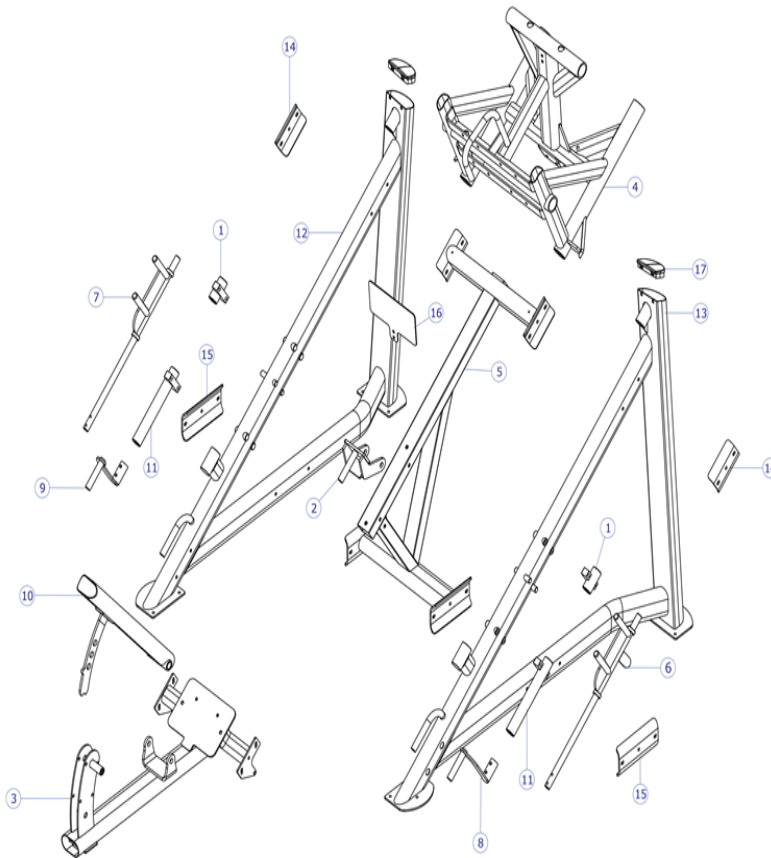

** Upholstery and Frame Colors are list at the end of the Parts Manual **

Painted Frame Weldments WITH WEIGHT HORNS

Ref #	Part Number	Qty	Description
1	8267201	2	Weldment HSG
2	8268501	1	Weldment Stop
3	8723500	1	Weldment SPLLP Seat Frame
4	8752701	2	Flat Side Bracket
5	8752702	2	Flat Side Bracket
6	8834000	1	Weldment SPLLLP Side Frame Left
7	8834100	1	Weldment SPLLLP Side Frame Right
8	8834200	1	Weldment SPLLLP Carriage
9	8834300	1	Weldment SPLLLP Mid Frame
10	8835300	1	Weldment SPLLLP Rackout Right
11	8836600	1	Weldment SPLLLP Rackout Left
12	8837000	1	Weldment SPLLLP Handle Right
13	8837100	1	Weldment SPLLLP Handle Left
14	8842200	1	Weldment SPLLLP Seatback
15	8853201	1	Plate SPLLLP Placard
16	8853500	2	Weldment SPLLLP HSG Long
17	7326299	2	Cap, D-Tube-Top Custom

** Upholstery and Frame Colors are list at the end of the Parts Manual **

Painted Frame Weldments - NO WEIGHT HORNS

Ref #	Part Number	Qty	Description
1	8267201	2	Weldment HSG
2	8268501	1	Weldment Stop
3	8723500	1	Weldment SPLLLP Seat Frame
4	8834200	1	Weldment SPLLLP Carriage
5	8834300	1	Weldment SPLLLP Mid Frame
6	8835300	1	Weldment SPLLLP Rackout Right
7	8836600	1	Weldment SPLLLP Rackout Left
8	8837000	1	Weldment SPLLLP Handle Right
9	8837100	1	Weldment SPLLLP Handle Left
10	8842200	1	Weldment SPLLLP Seatback
11	8853500	2	Weldment SPLLLP HSG Long
12	8917900	1	WLDMT, SPLLLP, SIDE FRAME, LT, W/O WGT HORNS
13	8918100	1	WLDMT, SPLLLP, SIDE FRAME, RT, W/O WGT HORNS
14	8752701	2	Flat Side Bracket
15	8752702	2	Flat Side Bracket
16	8853201	1	Plate SPLLLP Placard
17	7326299	2	Cap, D-Tube-Top Custom