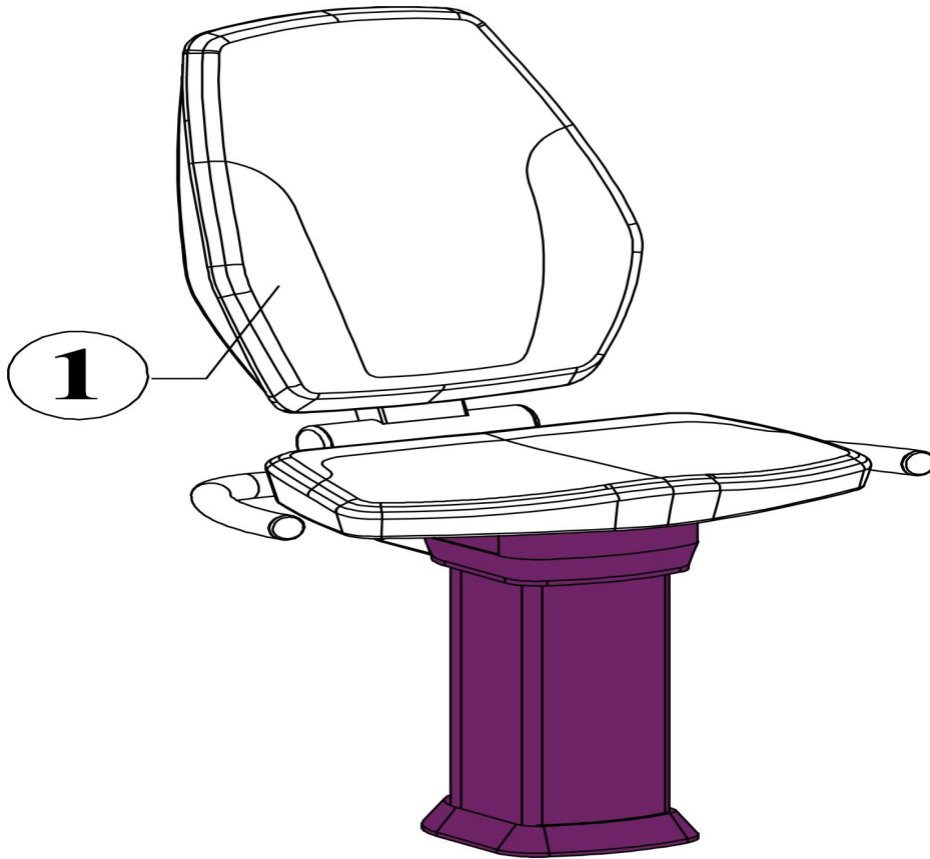

## Parts Manual

1/17/2019 12:39:26 PM

**Table of Contents**

---

[PF Standard Seat Post Assy.....](#)3  
[PF STND Seat Post Lower Area.....](#)4  
[PF STND Seat Post Mid Area.....](#)5  
[PF STND Seat Post Upper Area.....](#)6  
[Seat Base parts.....](#)7  
[Seat Base Assembly.....](#)8

# PF Standard Seat Post Assy

---

Ref #	Part Number	Qty	Description
1	A7180	1	ASSY, SEAT POST,STND,PURPLE, PF

**PF STND Seat Post Lower Area**

Ref #	Part Number	Qty	Description
1	A5803-PP	1	ASSY, SEAT, POST, BASIC, BARIATRIC, PURPLE
2	S6399	1	Kit Basic Seat WLDMNT NSS
3	19653	4	5/16"-18 x 3/4" Flange head hex cap
4	P5811	1	Plug, Bariatric, Tube,50mm O.D