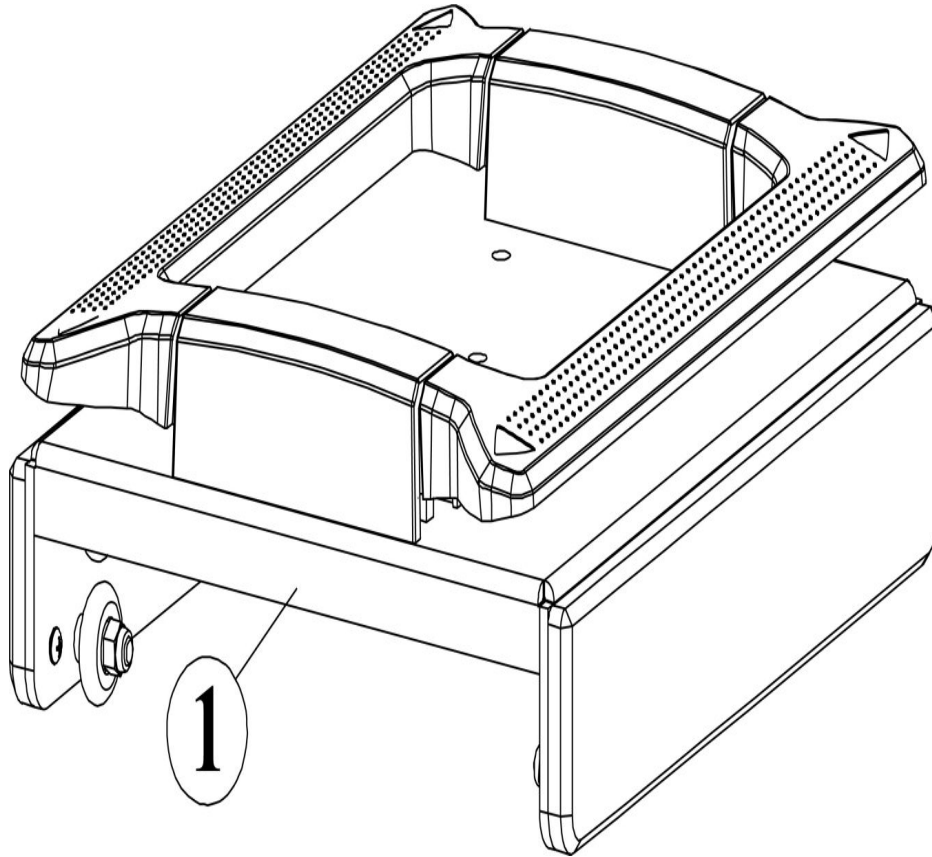

Seat Base Assembly

Ref #	Part Number	Qty	Description
1	A6324	1	Kit Seat Base Assy Step1 NSS