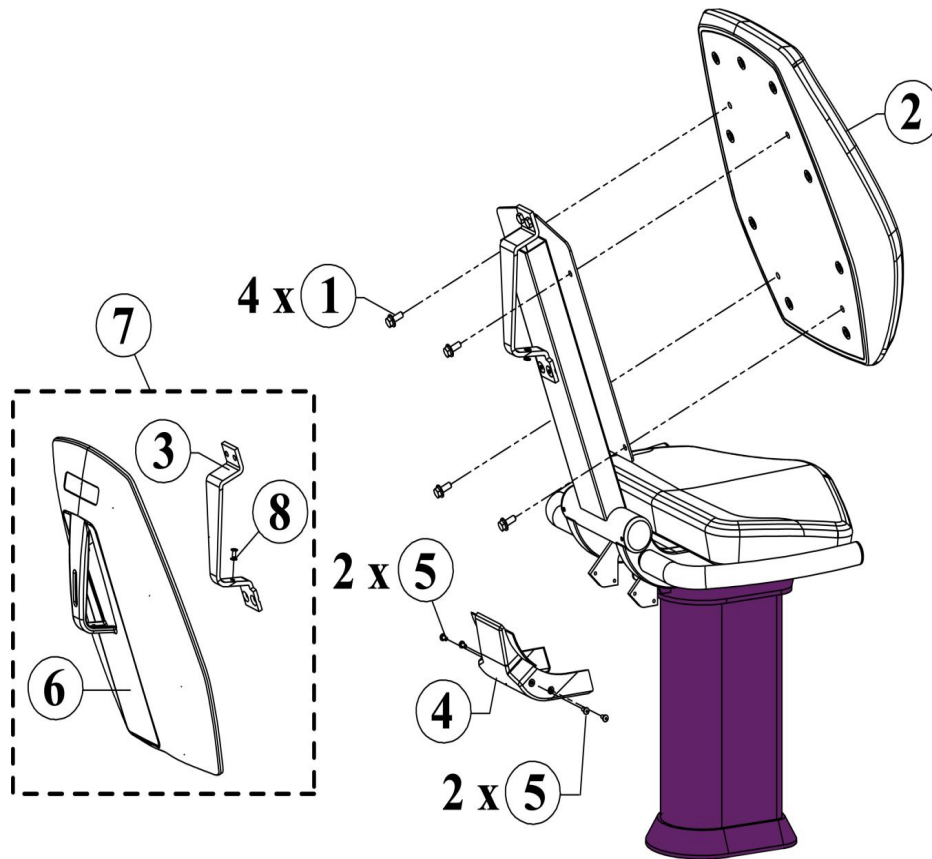

# PF Standard Seat Post Assy

---

Ref #	Part Number	Qty	Description
1	A7180	1	ASSY, SEAT POST,STND,PURPLE, PF

**PF STND Seat Post Lower Area**

Ref #	Part Number	Qty	Description
1	A5803-PP	1	ASSY, SEAT, POST, BASIC, BARIATRIC, PURPLE
2	S6399	1	Kit Basic Seat WLDMNT NSS
3	19653	4	5/16"-18 x 3/4" Flange head hex cap
4	P5811	1	Plug, Bariatric, Tube,50mm O.D

**PF STND Seat Post Mid Area**

Ref #	Part Number	Qty	Description
1	19653	4	5/16"-18 x 3/4" Flange head hex cap
2	A5844	1	HANDLE BACK SEAT SYSTEM
3	13050	2	Screw 5/16-18x3/8 Zinc Hex Cap
4	94256	2	5/16"-18 x 1" Zinc SCS
5	A5768	1	Assy Seat Bttm Comfort Upscale
6	10537-10723	2	KIT:BINDING POST, 3/8" BLK ANOD ALUMINUM

**PF STND Seat Post Upper Area**

Ref #	Part Number	Qty	Description
1	19653	4	5/16"-18 x 3/4" Flange head hex cap
2	A5769	1	Assy Seat Back Seat System
3	A5844	1	HANDLE BACK SEAT SYSTEM
4	A5743	1	ENCLOSURE, PIVOT, NO RECLINE, SEAT BACK
5	11253079	4	#10-32 x .375 Phillips Pan Machine Screw Black
6	S6387	1	Kit Seat Back Cover NSS
7	S7123	1	ASSY, SEAT BACK CVR, RETROFIT, SEAT SYSTEM
8	10537-10723	1	KIT:BINDING POST, 3/8" BLK ANOD ALUMINUM