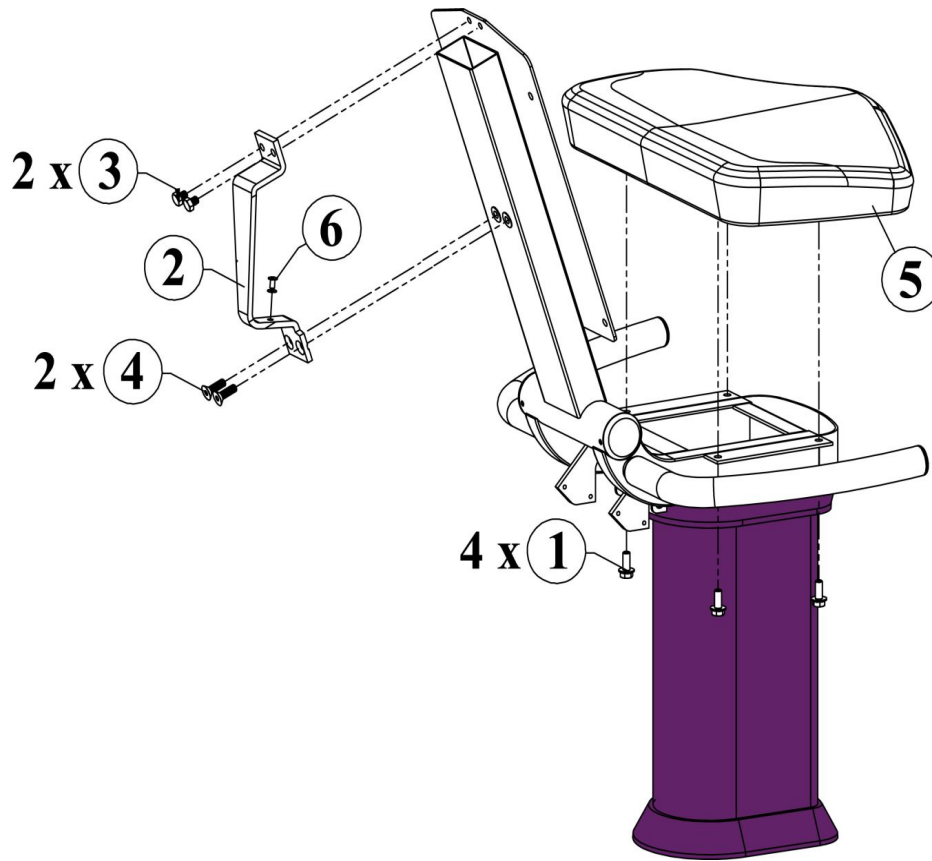

# PF Standard Seat Post Assy

---

Ref #	Part Number	Qty	Description
1	A7180	1	ASSY, SEAT POST,STND,PURPLE, PF

**PF STND Seat Post Lower Area**

Ref #	Part Number	Qty	Description
1	A5803-PP	1	ASSY, SEAT, POST, BASIC, BARIATRIC, PURPLE
2	S6399	1	Kit Basic Seat WLDMNT NSS
3	19653	4	5/16"-18 x 3/4" Flange head hex cap
4	P5811	1	Plug, Bariatric, Tube,50mm O.D

**PF STND Seat Post Mid Area**

Ref #	Part Number	Qty	Description
1	19653	4	5/16"-18 x 3/4" Flange head hex cap
2	A5844	1	HANDLE BACK SEAT SYSTEM
3	13050	2	Screw 5/16-18x3/8 Zinc Hex Cap
4	94256	2	5/16"-18 x 1" Zinc SCS
5	A5768	1	Assy Seat Bttm Comfort Upscale
6	10537-10723	2	KIT:BINDING POST, 3/8" BLK ANOD ALUMINUM

**PF STND Seat Post Upper Area**

Ref #	Part Number	Qty	Description
1	19653	4	5/16"-18 x 3/4" Flange head hex cap
2	A5769	1	Assy Seat Back Seat System
3	A5844	1	HANDLE BACK SEAT SYSTEM
4	A5743	1	ENCLOSURE, PIVOT, NO RECLINE, SEAT BACK
5	11253079	4	#10-32 x .375 Phillips Pan Machine Screw Black
6	S6387	1	Kit Seat Back Cover NSS
7	S7123	1	ASSY, SEAT BACK CVR, RETROFIT, SEAT SYSTEM
8	10537-10723	1	KIT:BINDING POST, 3/8" BLK ANOD ALUMINUM