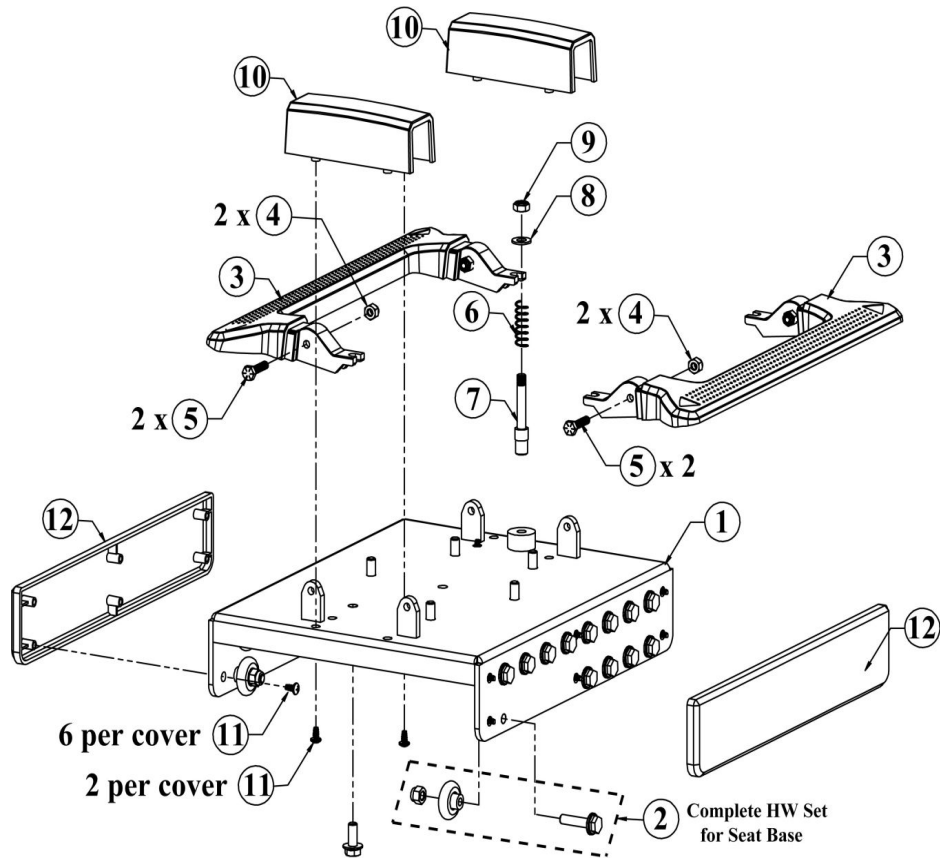

Seat Base parts

Ref #	Part Number	Qty	Description
1	A5736	1	WLDMT SEAT CARRIAGE
2	S6396	1	Kit, HW/Rollers, Seat Base,NSS
3	A5741	2	FOOT LEVER SEAT SYSTEM
4	37018	4	NUT NYLOCK 1/4-20 ZINC
5	13006	4	1/4"-20 x 1-1/8" Zinc Finish SAE J429 Grade 5 Hex Cap Screw
6	P1423	1	Spring Pin Seat Extended P
7	A5739	1	Pin Seatbase Seat System
8	33080	1	5/16" Zinc F/W
9	37023	1	5/16"-18 Zinc Finish NTE Grade 2 Jam Nylon Insert Lock Nut
10	A5745	2	FOOT LEVER ENCLOSURE SEAT BASE
11	0142879	16	SCR:SCREW, 10 X 3/8 PHP ZINC
12	A5744	2	Bolt Encolsure Seat Base