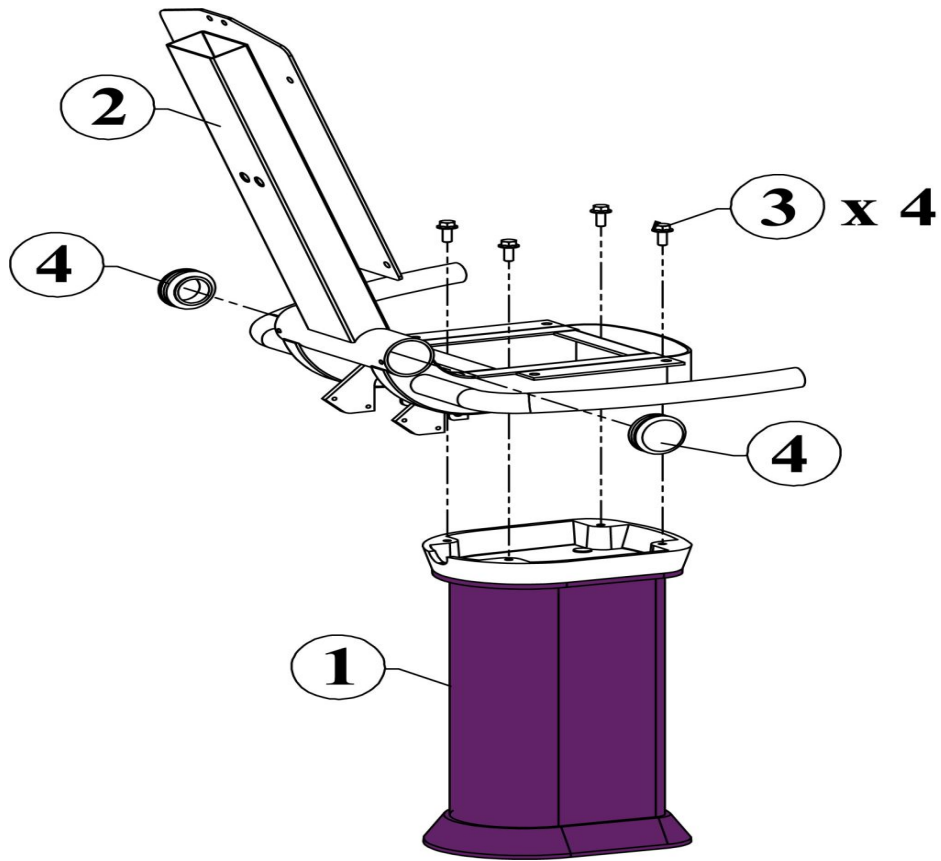

## Parts Manual

1/17/2019 12:39:26 PM

**Table of Contents**

---

[PF Standard Seat Post Assy.....](#)3  
[PF STND Seat Post Lower Area.....](#)4  
[PF STND Seat Post Mid Area.....](#)5  
[PF STND Seat Post Upper Area.....](#)6  
[Seat Base parts.....](#)7  
[Seat Base Assembly.....](#)8

# PF Standard Seat Post Assy

---

Ref #	Part Number	Qty	Description
1	A7180	1	ASSY, SEAT POST,STND,PURPLE, PF

**PF STND Seat Post Lower Area**

Ref #	Part Number	Qty	Description
1	A5803-PP	1	ASSY, SEAT, POST, BASIC, BARIATRIC, PURPLE
2	S6399	1	Kit Basic Seat WLDMNT NSS
3	19653	4	5/16"-18 x 3/4" Flange head hex cap
4	P5811	1	Plug, Bariatric, Tube,50mm O.D

**PF STND Seat Post Mid Area**

Ref #	Part Number	Qty	Description
1	19653	4	5/16"-18 x 3/4" Flange head hex cap
2	A5844	1	HANDLE BACK SEAT SYSTEM
3	13050	2	Screw 5/16-18x3/8 Zinc Hex Cap
4	94256	2	5/16"-18 x 1" Zinc SCS
5	A5768	1	Assy Seat Bttm Comfort Upscale
6	10537-10723	2	KIT:BINDING POST, 3/8" BLK ANOD ALUMINUM

**PF STND Seat Post Upper Area**

Ref #	Part Number	Qty	Description
1	19653	4	5/16"-18 x 3/4" Flange head hex cap
2	A5769	1	Assy Seat Back Seat System
3	A5844	1	HANDLE BACK SEAT SYSTEM
4	A5743	1	ENCLOSURE, PIVOT, NO RECLINE, SEAT BACK
5	11253079	4	#10-32 x .375 Phillips Pan Machine Screw Black
6	S6387	1	Kit Seat Back Cover NSS
7	S7123	1	ASSY, SEAT BACK CVR, RETROFIT, SEAT SYSTEM
8	10537-10723	1	KIT:BINDING POST, 3/8" BLK ANOD ALUMINUM