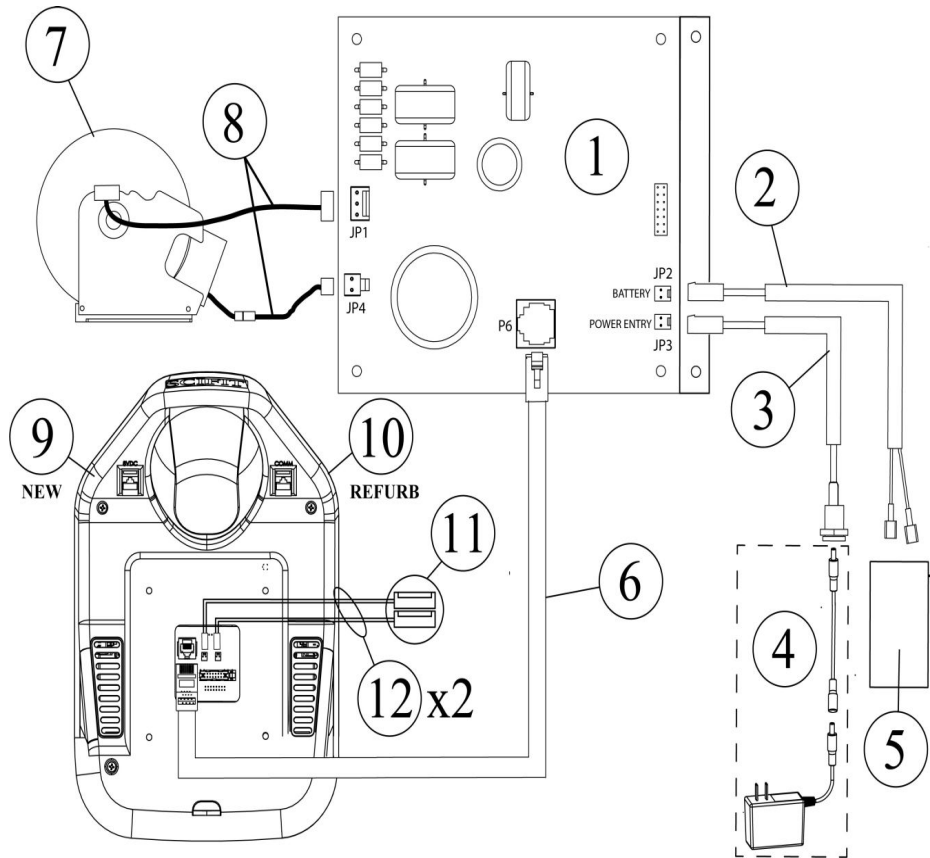

Wiring SXT7000-7000E-INT Post 5-2013

Ref #	Part Number	Qty	Description
1	A5361	1	Kit A5005 W/Mounting Bracket
2	P1833	1	Cable Battery Cordless
3	P1832	1	Cable Power Entry 14"
4	CORD-NT-DOM-LV	1	CSS PUR DOMESTIC
5	P1564	1	Battery Rechargeable Cordless
6	P4742	1	Cable Comm 63" Intelli ISO1000R/7000R & SXT
7	S1907	1	Kit Brake SXT7000
8	S4454	1	CABLES IND. BRAKE 3 & 2 PIN
9	A6627	1	NC Assy Console Rotary CHR OS
10	A6627R	1	NC ASSY, CNSL REFURB, TS, ROTARY CHR
11	P2746	1	Grip HR Contact 1.5ID (1pr)
12	P2775	2	Cable CHR HG 2177 51"