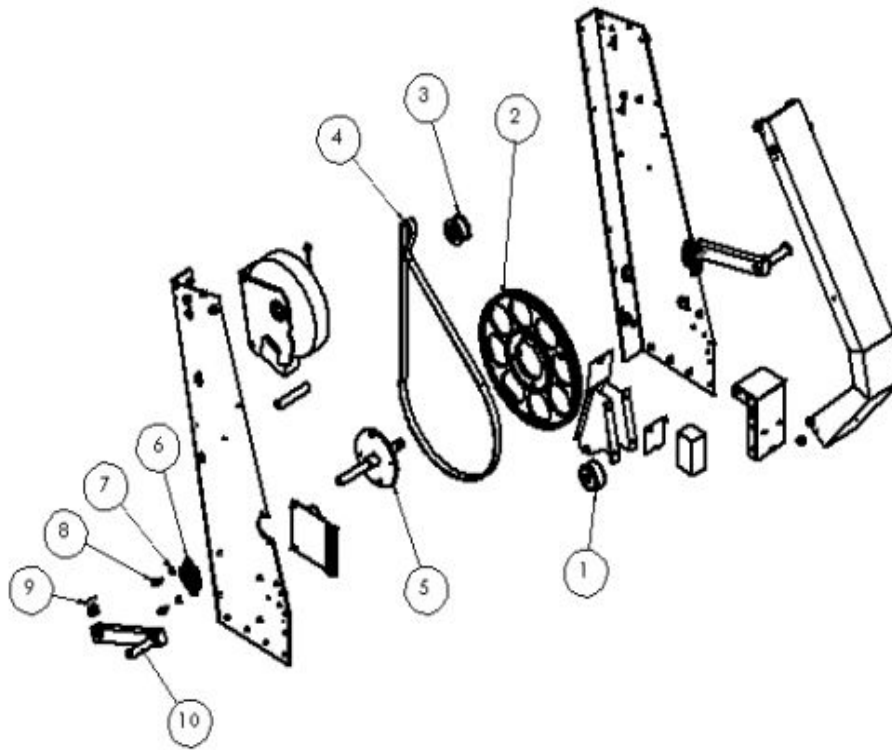

Drive Assembly SXT

Ref #	Part Number	Qty	Description
1	P1063	1	Wheel Front
2	A1545	1	Pulley Drive Brake 13"
3	P5173	1	SXT Idler 2.35" Flat Bed Id
4	P1550	1	Belt Poly-V 61" 8 Rib 610J
5	A1542	1	Assy. Spindle Keyed Cordles
6	P1096	2	Bearing Spindle Drive SB204-12
7	33892	4	5/16" Yellow Zinc Split L/W
8	13052	4	5/16"-18 x 5/8" Zinc HCS
9	18757	4	1/4"-28 x 1-1/4" Yllw Zinc HCS
10	A1172	2	Assy. Crank Machined 205mm