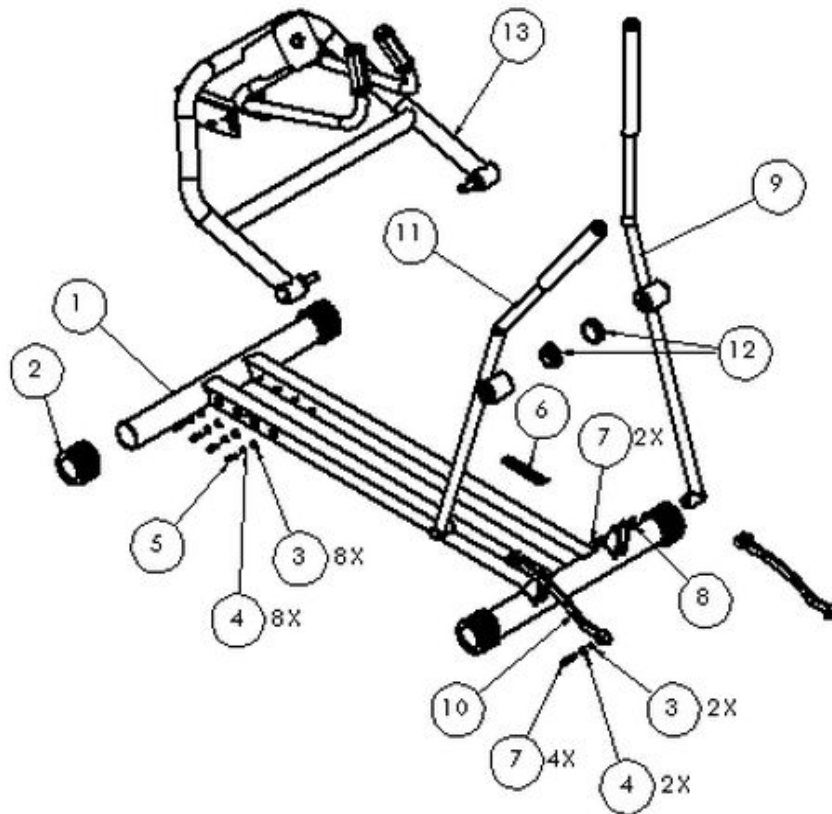

## Parts Manual

1/17/2019 12:27:21 PM

**Table of Contents**

---

[Base and Handlebars.....](#)3  
[Covers SXT Post 9-2014.....](#)4  
[Covers SXT Pre 9-2014.....](#)5  
[Drive Assembly SXT.....](#)6  
[Easy Access Handle bars and Step.....](#)7  
[Telerrail Left SXT.....](#)8  
[Telerrail Right SXT.....](#)9  
[Wiring SXT7000-7000E-INT Post 5-2013.....](#)10  
[Wiring SXT7000-7000E-INT Pre 5-2013.....](#)11

**Base and Handlebars**

Ref #	Part Number	Qty	Description
1	C1527-CH	1	Wldmt Frame Base Charcoal
2	A1890	4	Cap Base 3" Adj. 65 Durometer
3	33080	10	5/16" Zinc F/W
4	33892	10	5/16" Yellow Zinc Split L/W
5	93255	8	5/16"-18 x 1" Zinc SCS
6	P1824	1	Decal model SXT7000
7	73783	6	5/16"-18 x 1-3/4" Stnlss BSCS
8	70961	2	5/16"-18 Stnlss Stl Acorn Nut
9	S5978	1	KIT:KIT, SKI POLE, RH, SXT, CHARCOAL
10	S5396	2	KIT LINK W/IGUS SXT/REX
11	S5977	1	KIT:KIT, SKI POLE, LH, SXT, CHARCOAL
12	P3297	2	Plug Tubing Plastic 2.5" 8-12 Ga.
13	A3213-CH	1	Display SXT Assy.Charcoal

## Covers SXT Post 9-2014

---

Ref #	Part Number	Qty	Description
1	P1100	2	DECAL SCIFIT 2.75 X 12
2	S6351	1	Kit,R/L CVRs W/Decal,White,SXT
3	P1921	8	Washer cover plastic
4	11253079	8	#10-32 x .375 Phillips Pan Machine Screw Black

**Drive Assembly SXT**

Ref #	Part Number	Qty	Description
1	P1063	1	Wheel Front
2	A1545	1	Pulley Drive Brake 13"
3	P5173	1	SXT Idler 2.35" Flat Bed Id
4	P1550	1	Belt Poly-V 61" 8 Rib 610J
5	A1542	1	Assy. Spindle Keyed Cordles
6	P1096	2	Bearing Spindle Drive SB204-12
7	33892	4	5/16" Yellow Zinc Split L/W
8	13052	4	5/16"-18 x 5/8" Zinc HCS
9	18757	4	1/4"-28 x 1-1/4" Yllw Zinc HCS
10	A1172	2	Assy. Crank Machined 205mm