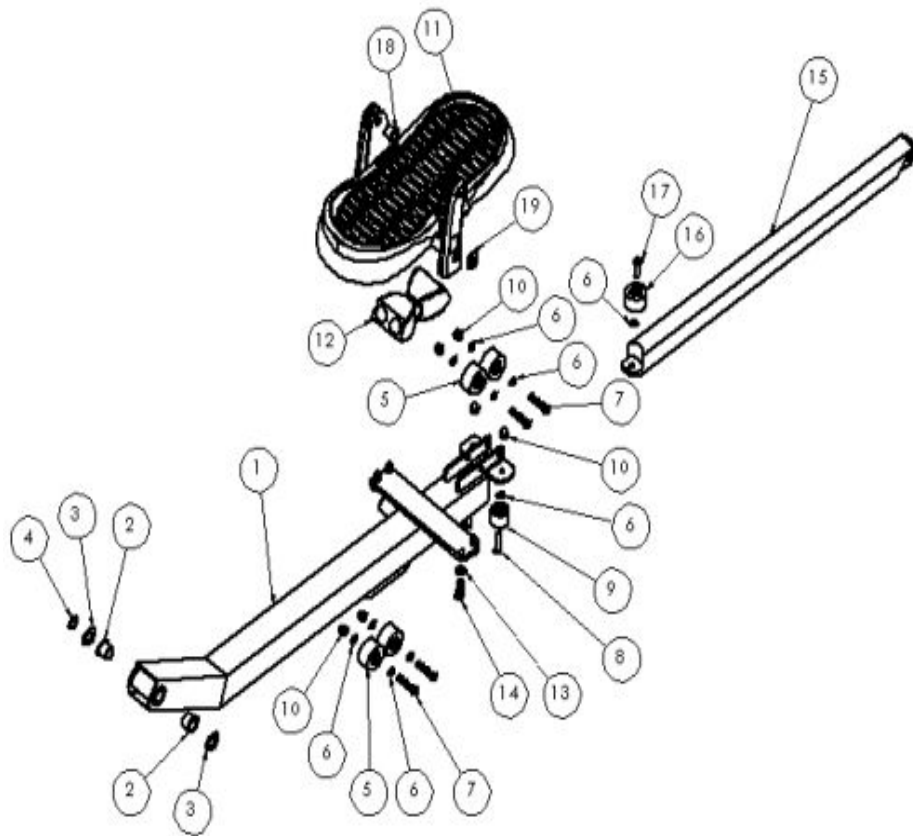

Telerail Right SXT

Ref #	Part Number	Qty	Description
1	B3764	1	Rail TeleRail Right Assy.
2	P1180	2	Brg Flanged Crank IGUS Ellipt
3	P1179	2	Brg. Thrust Rail IGUS
4	68015	1	NLA: SNAP RING .704 ID X .046 THK
5	S1910	4	Kit Roller TeleRail Vertical
6	10537-02284	11	5/16 NAS F/W
7	73783	4	5/16"-18 x 1-3/4" Stnlss BSCS
8	94073	2	5/16"-18 x 1-1/2" Zinc BSCS
9	A2448	2	Kit Roller TeleRail Lateral
10	70961	6	5/16"-18 Stnlss Stl Acorn Nut
11	A3033	1	Kit Component BioFlex
12	S5837	1	KIT BIOFLEX CUSHIONS 1pr FOOTP
13	33893	4	3/8" Yllw Zinc Split L/W
14	13105	4	3/8"-16 x 1" Zinc HCS
15	A1524	1	Bar Rear TeleRail
16	A2447	1	Kit Roller TeleRail Internal
17	94072	1	5/16"-18 x 1-1/4" Zinc BSCS
18	P1161	2	Brg. Flged IGUS Biopedal EI
19	P1781	2	Decal Bioflex