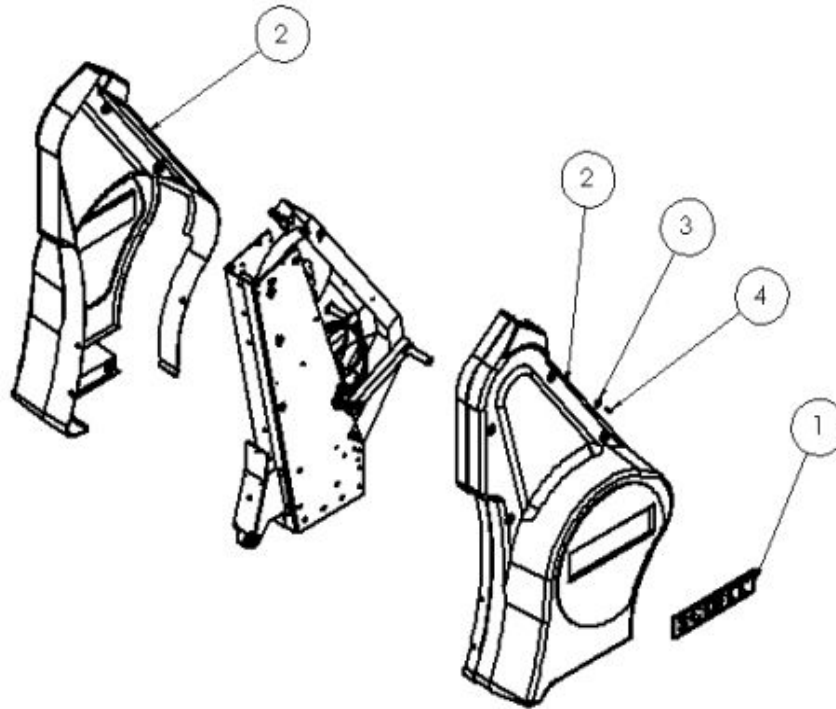

Covers SXT Pre 9-2014

Ref #	Part Number	Qty	Description
1	P1100	2	DECAL SCIFIT 2.75 X 12
2	S5855	1	Kit Covers SXT RH & LH
3	P1921	8	Washer cover plastic
4	11253079	8	#10-32 x .375 Phillips Pan Machine Screw Black