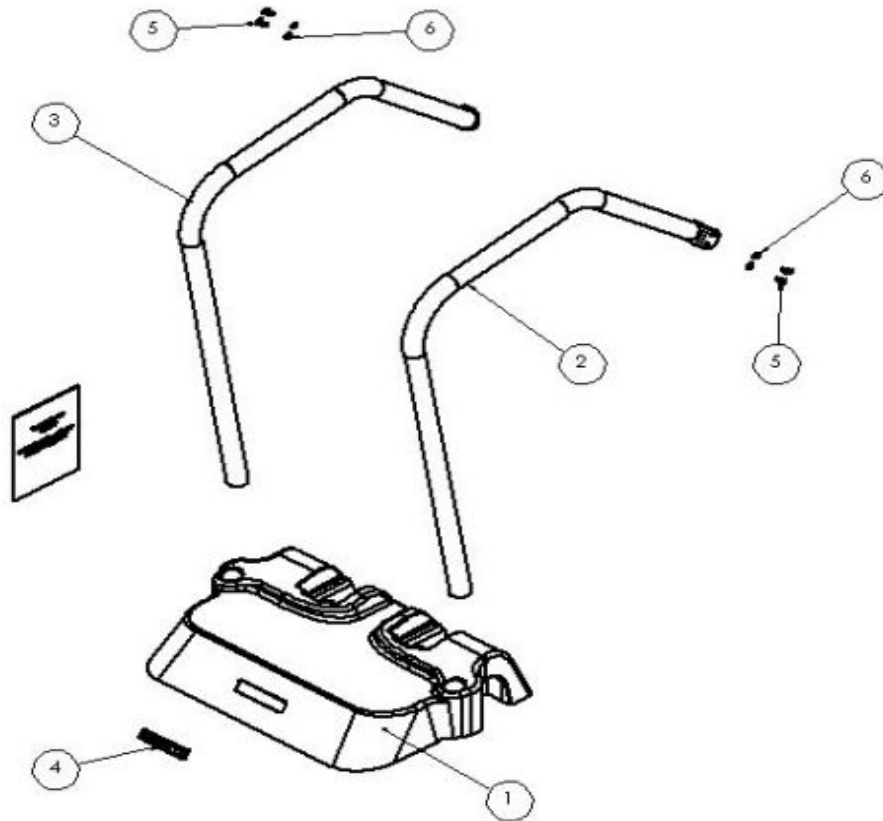

## Covers SXT Post 9-2014

---

Ref #	Part Number	Qty	Description
1	P1100	2	DECAL SCIFIT 2.75 X 12
2	S6351	1	Kit,R/L CVRs W/Decal,White,SXT
3	P1921	8	Washer cover plastic
4	11253079	8	#10-32 x .375 Phillips Pan Machine Screw Black

## Covers SXT Pre 9-2014

---

Ref #	Part Number	Qty	Description
1	P1100	2	DECAL SCIFIT 2.75 X 12
2	S5855	1	Kit Covers SXT RH & LH
3	P1921	8	Washer cover plastic
4	11253079	8	#10-32 x .375 Phillips Pan Machine Screw Black

**Drive Assembly SXT**

Ref #	Part Number	Qty	Description
1	P1063	1	Wheel Front
2	A1545	1	Pulley Drive Brake 13"
3	P5173	1	SXT Idler 2.35" Flat Bed Id
4	P1550	1	Belt Poly-V 61" 8 Rib 610J
5	A1542	1	Assy. Spindle Keyed Cordles
6	P1096	2	Bearing Spindle Drive SB204-12
7	33892	4	5/16" Yellow Zinc Split L/W
8	13052	4	5/16"-18 x 5/8" Zinc HCS
9	18757	4	1/4"-28 x 1-1/4" Yllw Zinc HCS
10	A1172	2	Assy. Crank Machined 205mm

## Easy Access Handle bars and Step

Ref #	Part Number	Qty	Description
1	A3223	1	Step Access Rear SXT
2	A3222-CH	1	Handrail RH SXT7000 Assy Charcoal
3	A3224-CH	1	Handrail Left SXT7000 Assy Charcoal
4	P1824	1	Decal model SXT7000
5	94090	4	Screw 3/8"-16 x 3/4" Zinc BSCS
6	33622	4	Washer Lock 3/8" Zinc
-	A3453	1	NLA: Kit Easy Access SXT7000 Charco