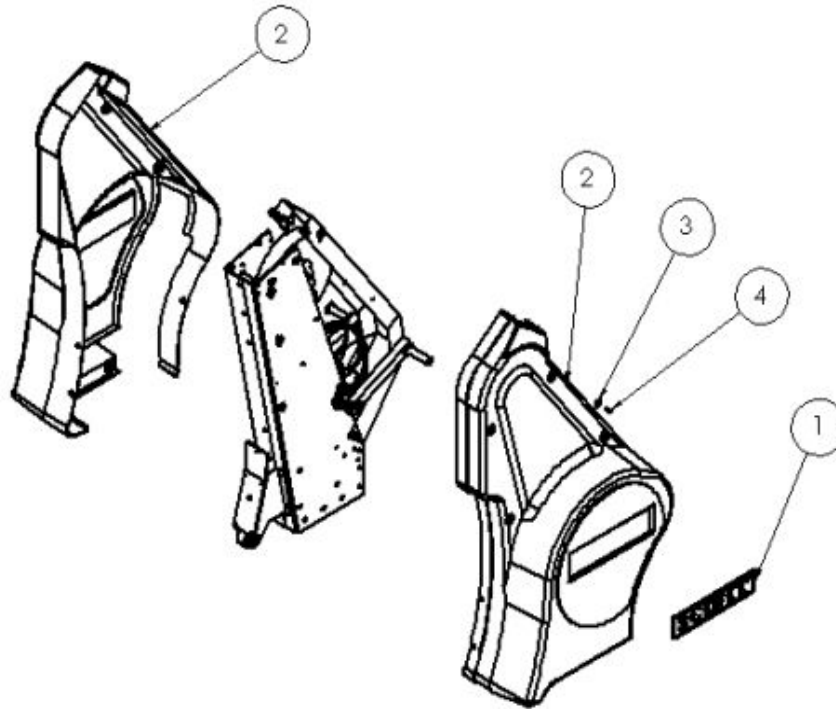

Covers SXT Post 9-2014

Ref #	Part Number	Qty	Description
1	P1100	2	DECAL SCIFIT 2.75 X 12
2	S6351	1	Kit,R/L CVRs W/Decal,White,SXT
3	P1921	8	Washer cover plastic
4	11253079	8	#10-32 x .375 Phillips Pan Machine Screw Black