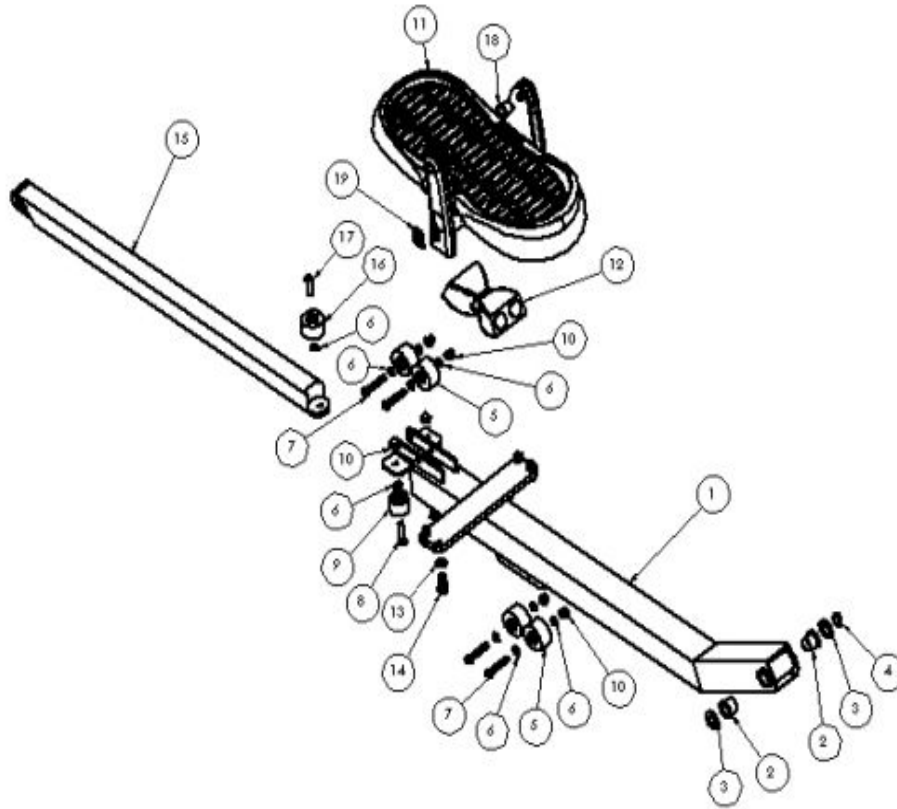

**Drive Assembly SXT**

Ref #	Part Number	Qty	Description
1	P1063	1	Wheel Front
2	A1545	1	Pulley Drive Brake 13"
3	P5173	1	SXT Idler 2.35" Flat Bed Id
4	P1550	1	Belt Poly-V 61" 8 Rib 610J
5	A1542	1	Assy. Spindle Keyed Cordles
6	P1096	2	Bearing Spindle Drive SB204-12
7	33892	4	5/16" Yellow Zinc Split L/W
8	13052	4	5/16"-18 x 5/8" Zinc HCS
9	18757	4	1/4"-28 x 1-1/4" Yllw Zinc HCS
10	A1172	2	Assy. Crank Machined 205mm

## Easy Access Handle bars and Step

Ref #	Part Number	Qty	Description
1	A3223	1	Step Access Rear SXT
2	A3222-CH	1	Handrail RH SXT7000 Assy Charcoal
3	A3224-CH	1	Handrail Left SXT7000 Assy Charcoal
4	P1824	1	Decal model SXT7000
5	94090	4	Screw 3/8"-16 x 3/4" Zinc BSCS
6	33622	4	Washer Lock 3/8" Zinc
-	A3453	1	NLA: Kit Easy Access SXT7000 Charco

**Telerail Left SXT**

Ref #	Part Number	Qty	Description
1	B3763	1	Rail TeleRail Left Assy.
2	P1180	2	Brg Flanged Crank IGUS Ellipt
3	P1179	2	Brg. Thrust Rail IGUS
4	68015	1	NLA: SNAP RING .704 ID X .046 THK
5	S1910	4	Kit Roller TeleRail Vertical
6	10537-02284	11	5/16 NAS F/W
7	73783	4	5/16"-18 x 1-3/4" Stnlss BSCS
8	94073	2	5/16"-18 x 1-1/2" Zinc BSCS
9	A2448	2	Kit Roller TeleRail Lateral
10	70961	6	5/16"-18 Stnlss Stl Acorn Nut
11	A3033	1	Kit Component BioFlex
12	S5837	1	KIT BIOFLEX CUSHIONS 1pr FOOTP
13	33893	4	3/8" Yllw Zinc Split L/W
14	13105	4	3/8"-16 x 1" Zinc HCS
15	A1524	1	Bar Rear TeleRail
16	A2447	1	Kit Roller TeleRail Internal
17	94072	1	5/16"-18 x 1-1/4" Zinc BSCS
18	P1161	2	Brg. Flged IGUS Biopedal EI
19	P1781	2	Decal Bioflex