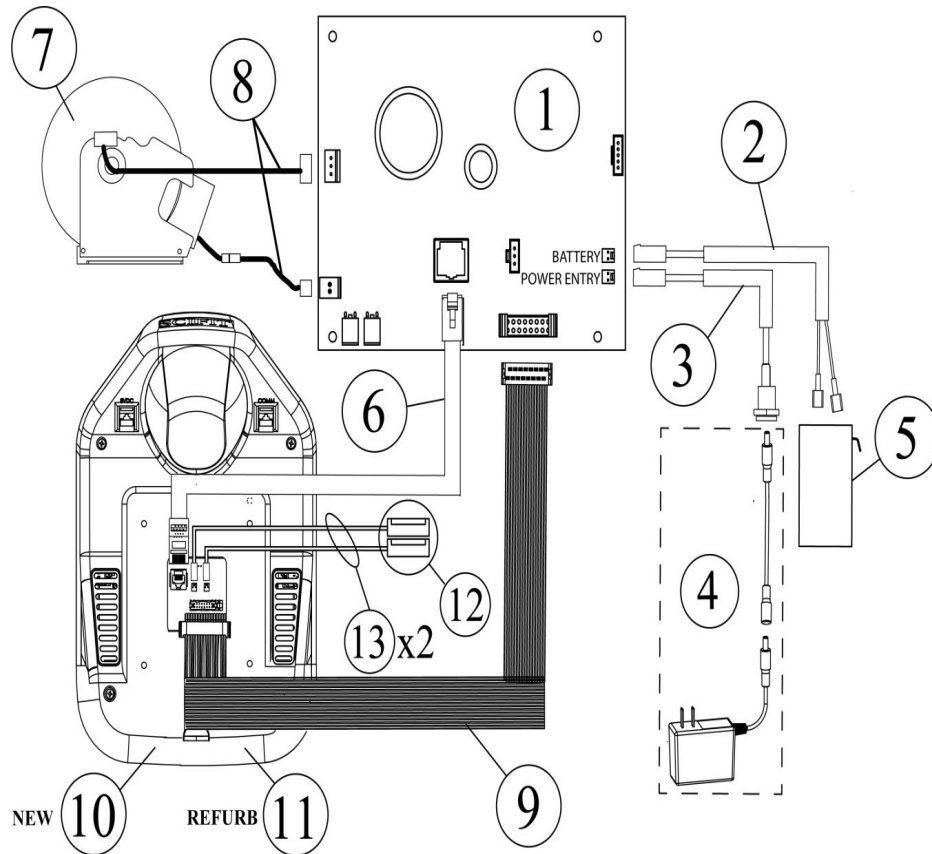

Wiring SXT7000-7000E-INT Pre 5-2013

Ref #	Part Number	Qty	Description
1	S6189	1	Kit A5361 W/Tactile Firm PRE 5
2	P1833	1	Cable Battery Cordless
3	P1832	1	Cable Power Entry 14"
4	CORD-NT-DOM-LV	1	CSS PUR DOMESTIC
5	P1564	1	Battery Rechargeable Cordless
6	P4742	1	Cable Comm 63" Intelli ISO1000R/7000R & SXT
7	S1907	1	Kit Brake SXT7000
8	S4454	1	CABLES IND. BRAKE 3 & 2 PIN
9	A5190	1	Cable Assy Display 79" V2
10	S5197	1	Kit A4605/Strain Relief.Combo
11	S5198R	1	Kit A4605R/Strain Relief.Combo
12	P2746	1	Grip HR Contact 1.5ID (1pr)
13	P2775	2	Cable CHR HG 2177 51"