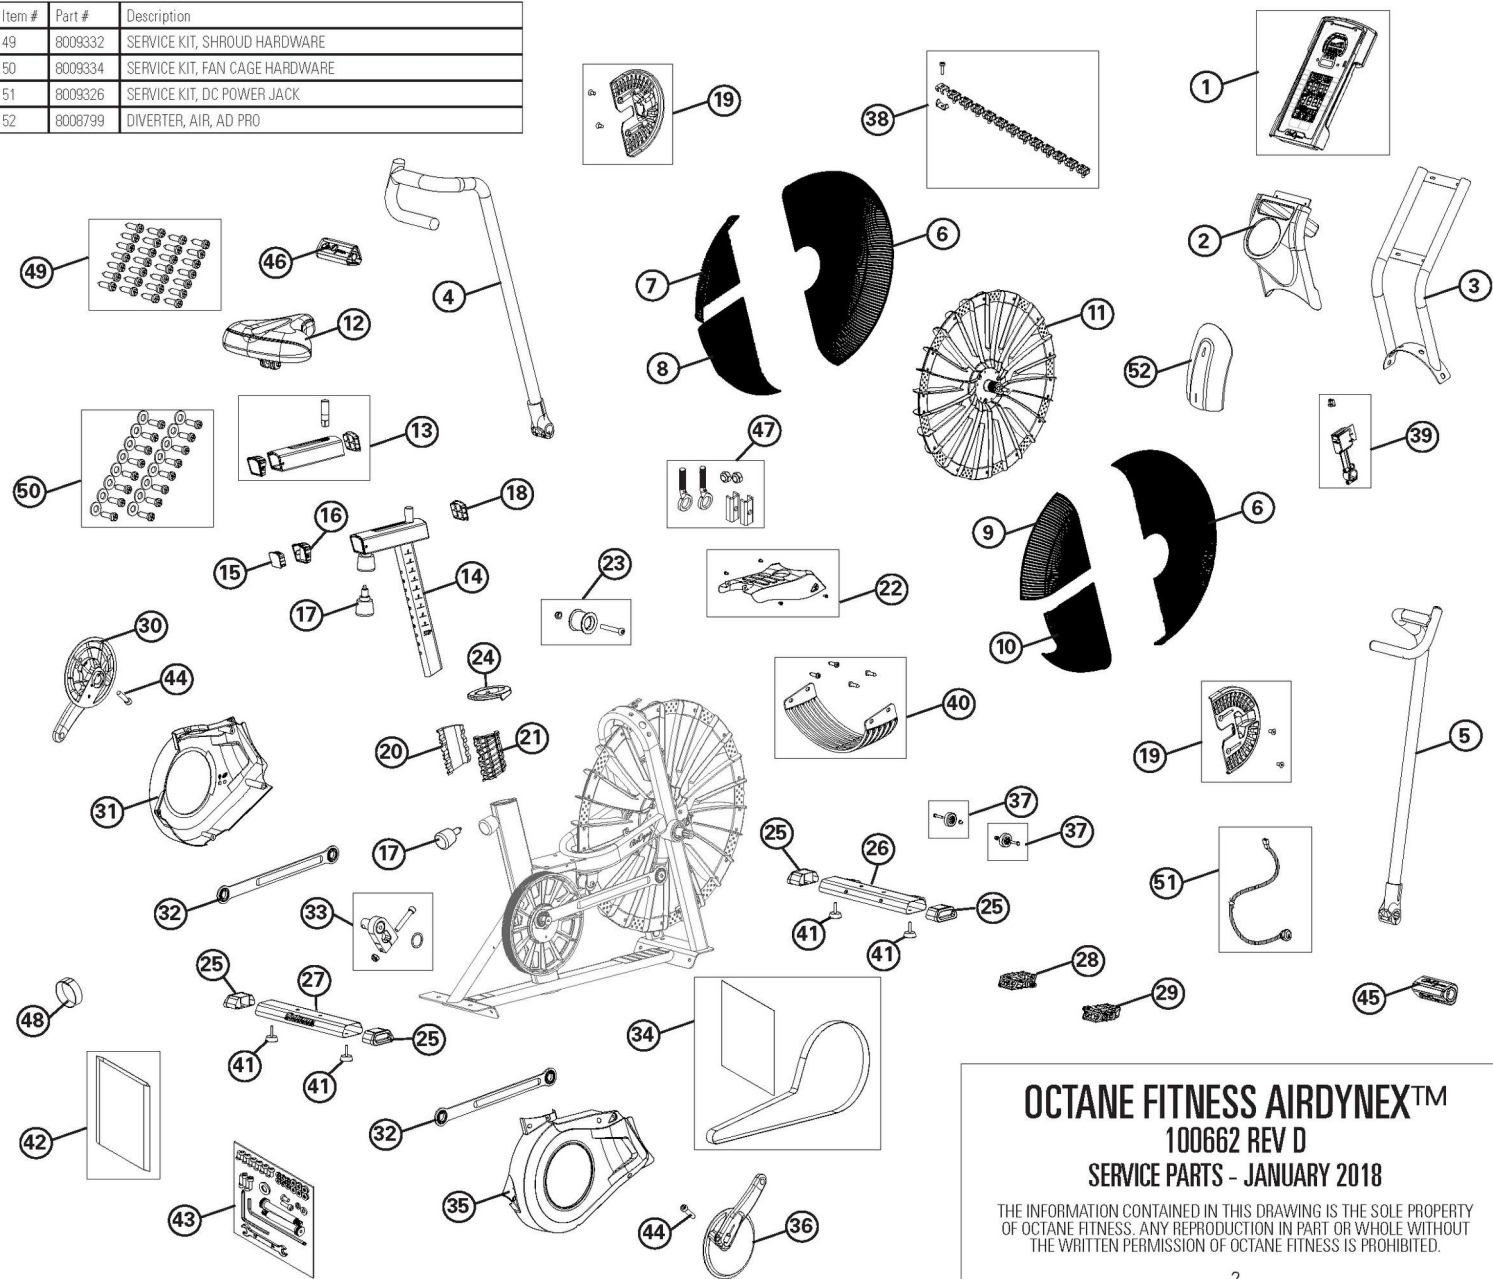

Item #	Part #	Description
49	8009332	SERVICE KIT, SHROUD HARDWARE
50	8009334	SERVICE KIT, FAN CAGE HARDWARE
51	8009326	SERVICE KIT, DC POWER JACK
52	8008799	DIVERTER, AIR, AD PRO

OCTANE FITNESS AIRDYNEX™
100662 REV D
SERVICE PARTS - JANUARY 2018

THE INFORMATION CONTAINED IN THIS DRAWING IS THE SOLE PROPERTY OF OCTANE FITNESS. ANY REPRODUCTION IN PART OR WHOLE WITHOUT THE WRITTEN PERMISSION OF OCTANE FITNESS IS PROHIBITED.