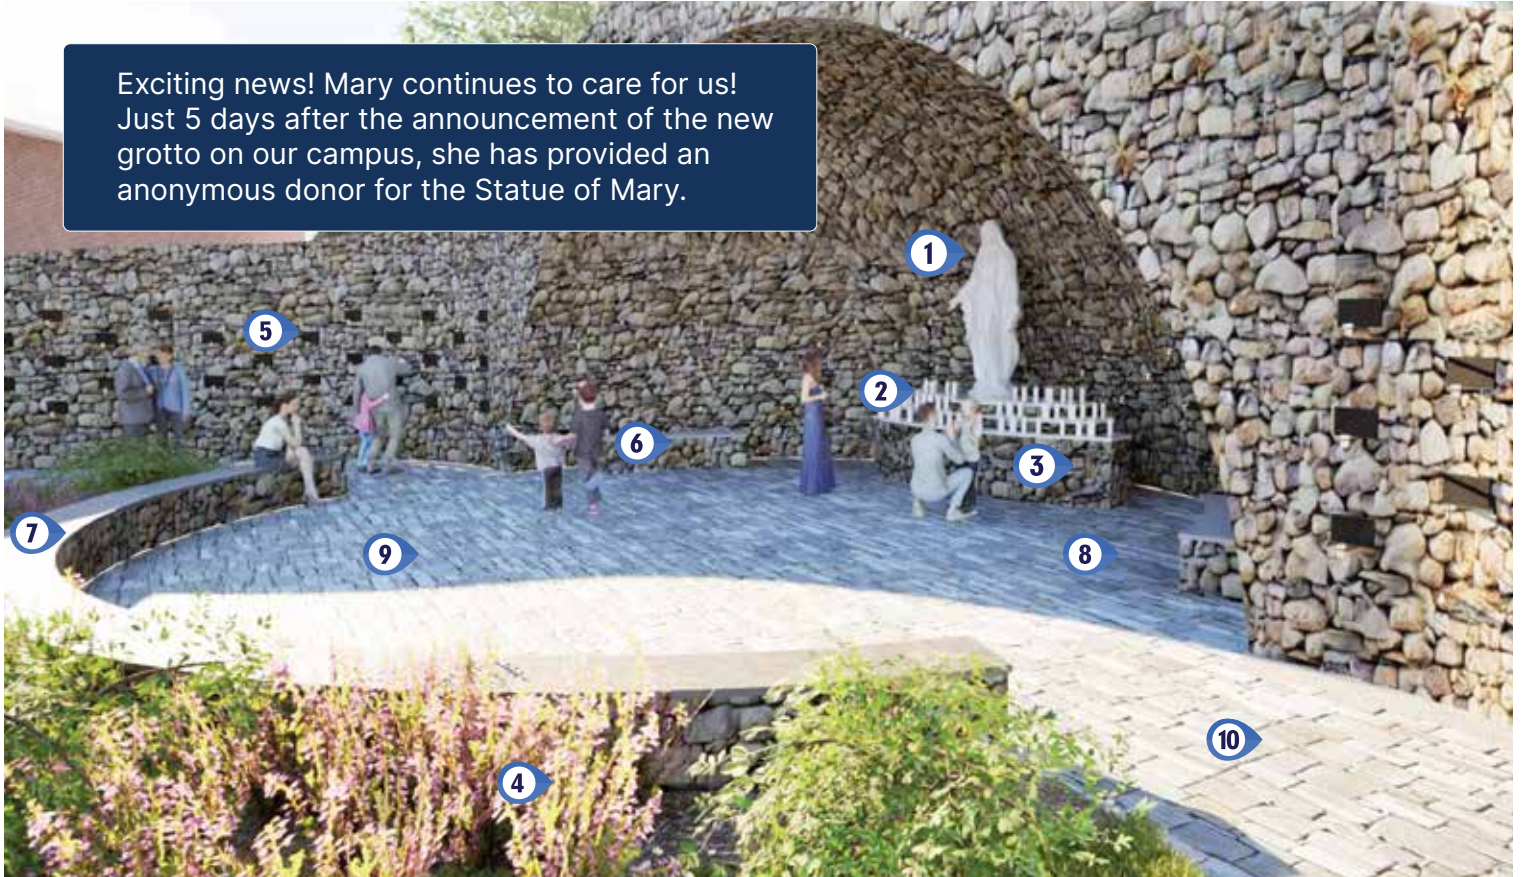

125 YEARS UNDER OUR LADY'S CARE

A Marian Grotto for Our Parish

Become Part of Mary's Nurturing Gift to Us

Exciting news! Mary continues to care for us! Just 5 days after the announcement of the new grotto on our campus, she has provided an anonymous donor for the Statue of Mary.

For generations, our parish has been under her care. Now, a sacred place is being prepared on the parish grounds where anyone may come to pray and be in her presence.

This grotto is not simply something we are building. It is a gift we are receiving from Mary. And each of us is invited to take part in that gift.

THERE ARE TWO WAYS TO PARTICIPATE:

Give online by scanning the QR code, or bring a check to the parish office.

1. Statue of Mary** <i>Gift committed</i>	\$100,000	6. Stone Candle Slabs (2 ft section)	\$7,500 (\$5,000*)
2. Base for Mary <i>Gift committed</i>	\$50,000	7. Stone Bench (2 ft section)	\$4,500 (\$3,000*)
3. Stone Pedestal for Mary**	\$25,000	8. Grotto Pavers	\$1,500 (\$1,000*)
4. Landscaping**	\$15,000	9. Outer Paver Grotto	\$750 (\$500*)
5. Memorial Wall Plaque	\$10,000	10. Walkway Bricks	\$375 (\$250*)

No, the bench will have one plaque at the end for the memorial names.

5. Which items have limited quantities?

- There are 6 stone candle slab sections (Item #6)
- There are 12 stone bench sections (Item #7).