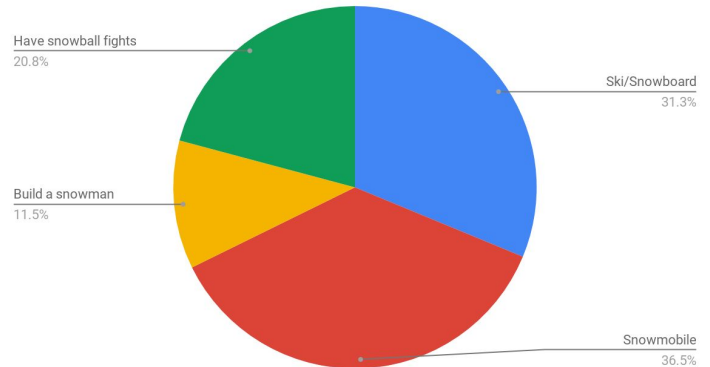

What's Your Favorite Winter Activity?

By: Marie DiPaola

I took a poll from grades 1-8 on what their favorite winter activity was. Here are the results!

Points scored